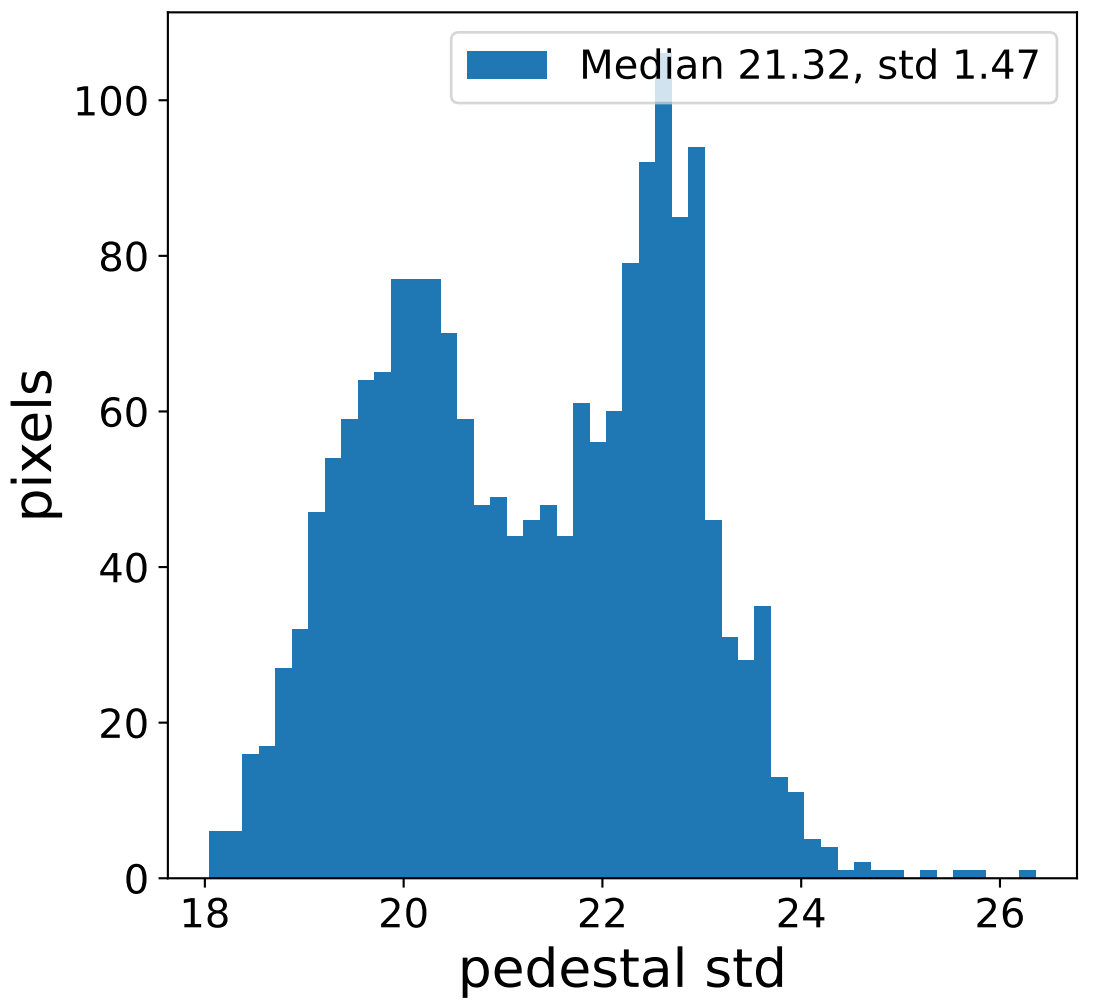

pedestal sample of 10000 events