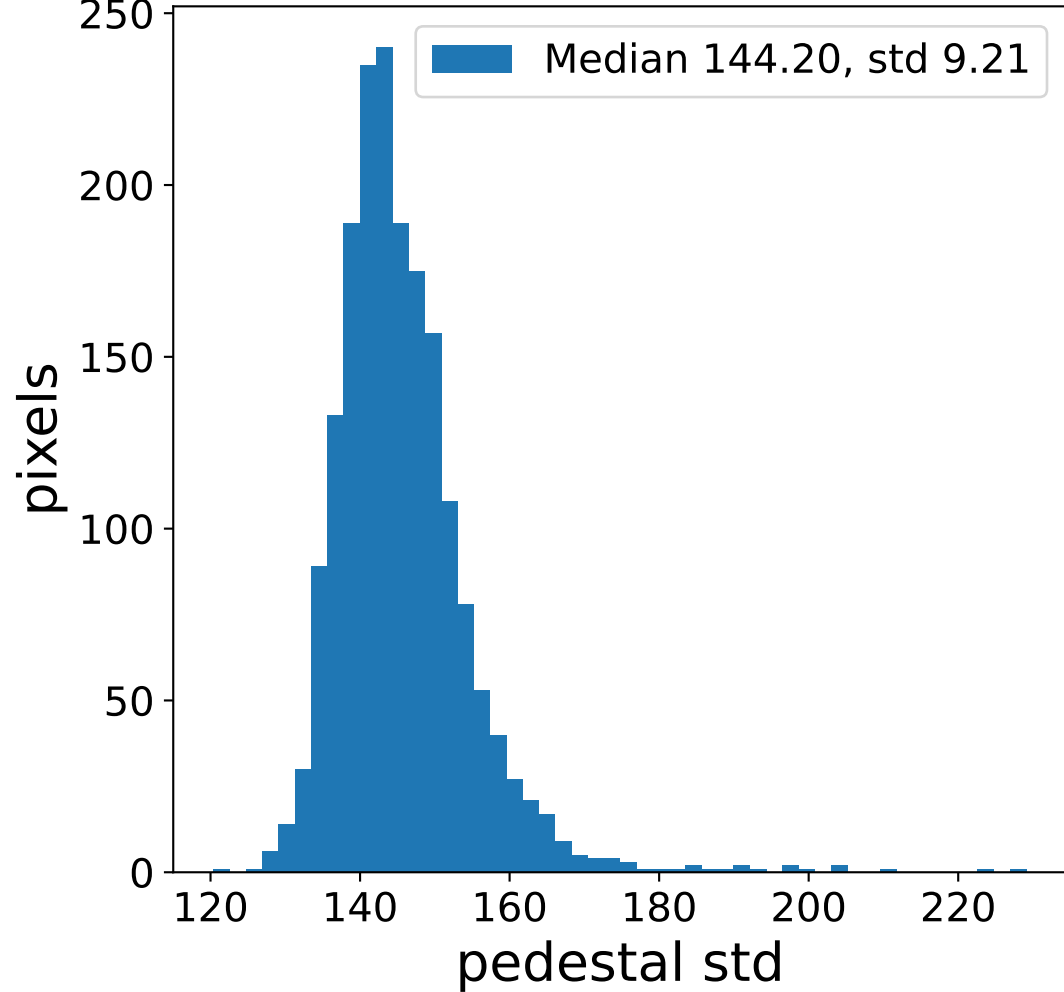

### pedestal sample of 10000 events