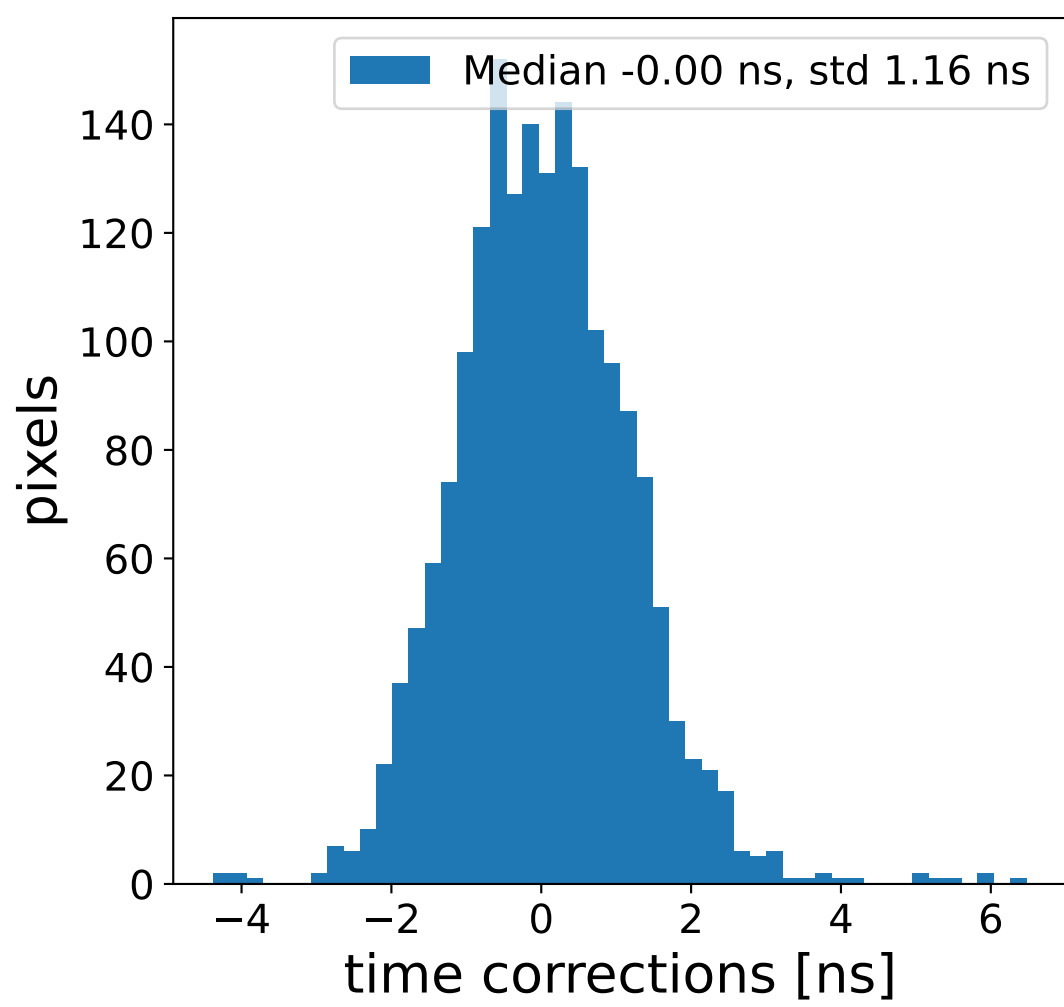

### pedestal sample of 10000 events