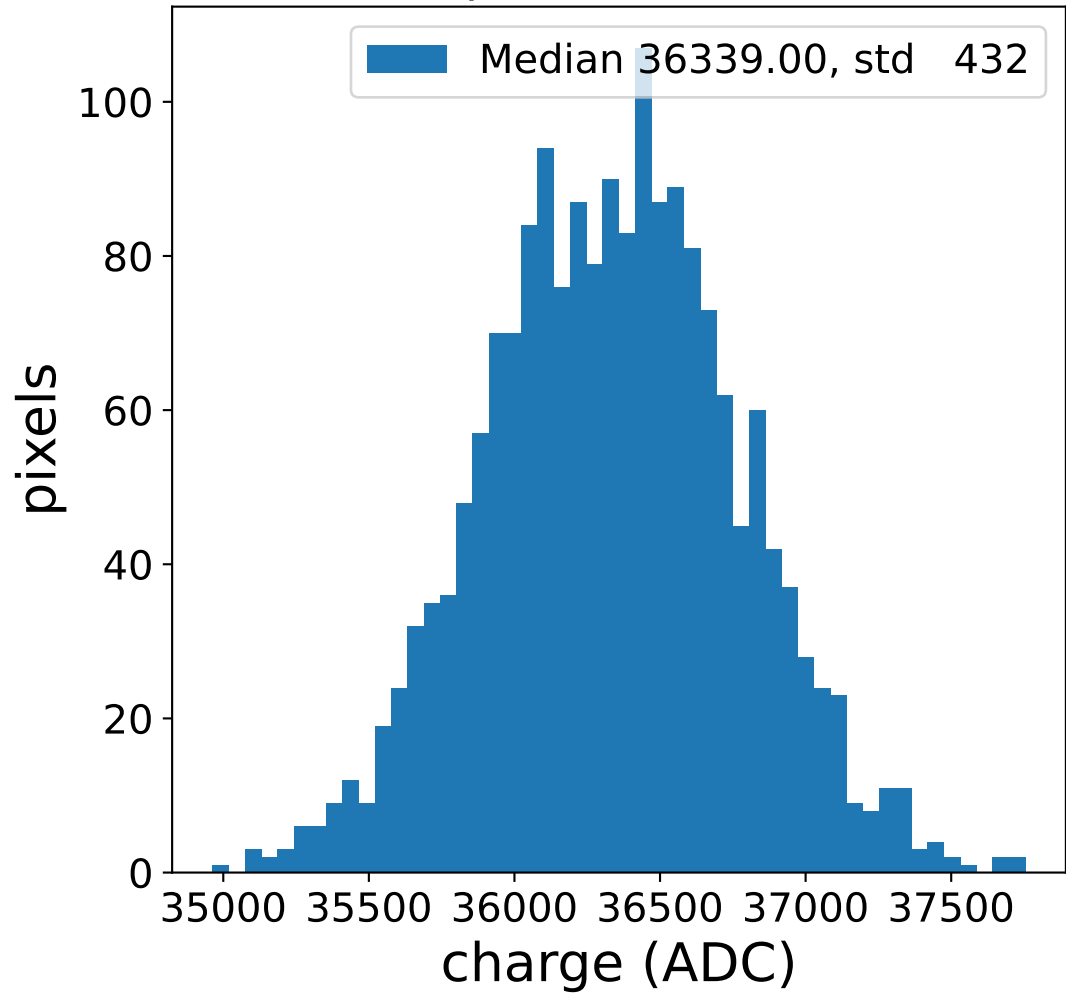

### pedestal sample of 10000 events