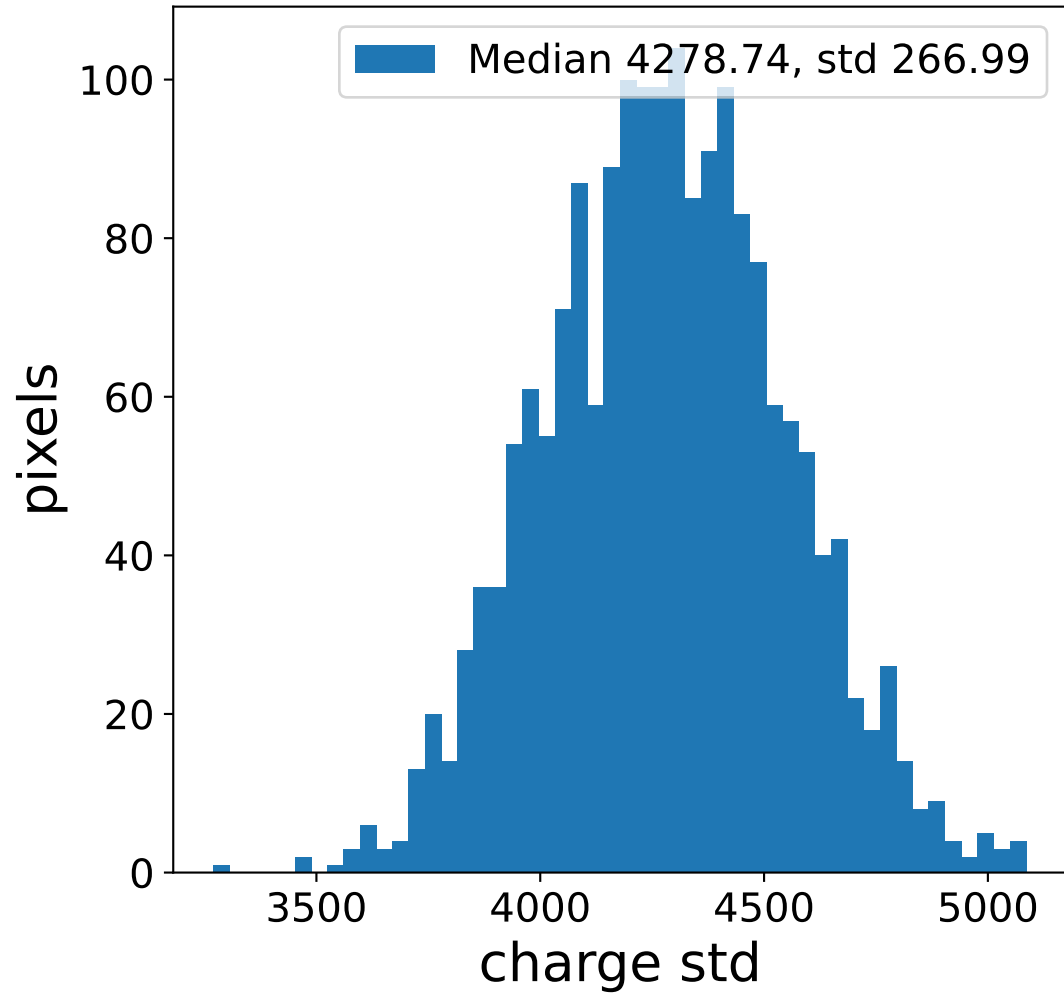

### pedestal sample of 10000 events