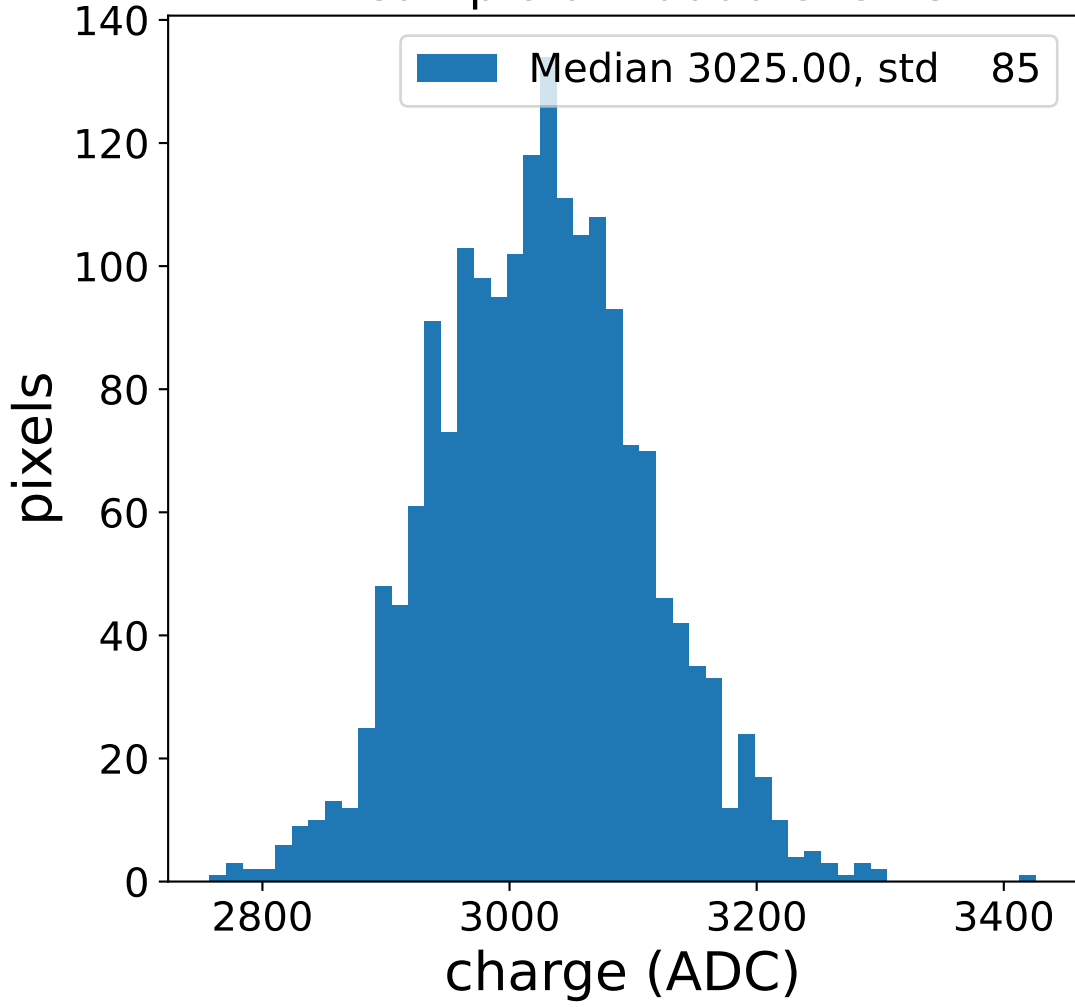

Run 7499 channel: LG

FF sample of 10000 events