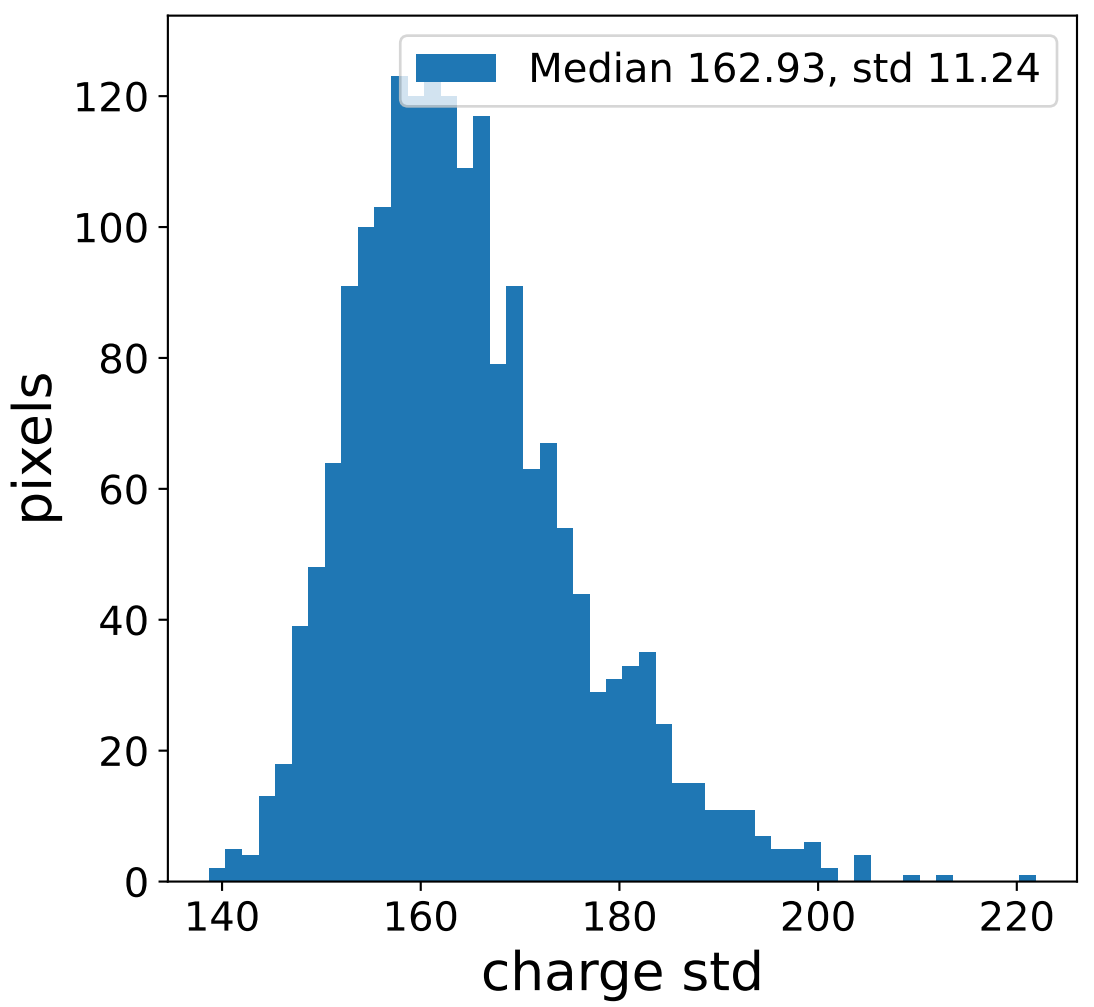

Run 7499 channel: LG

FF sample of 10000 events