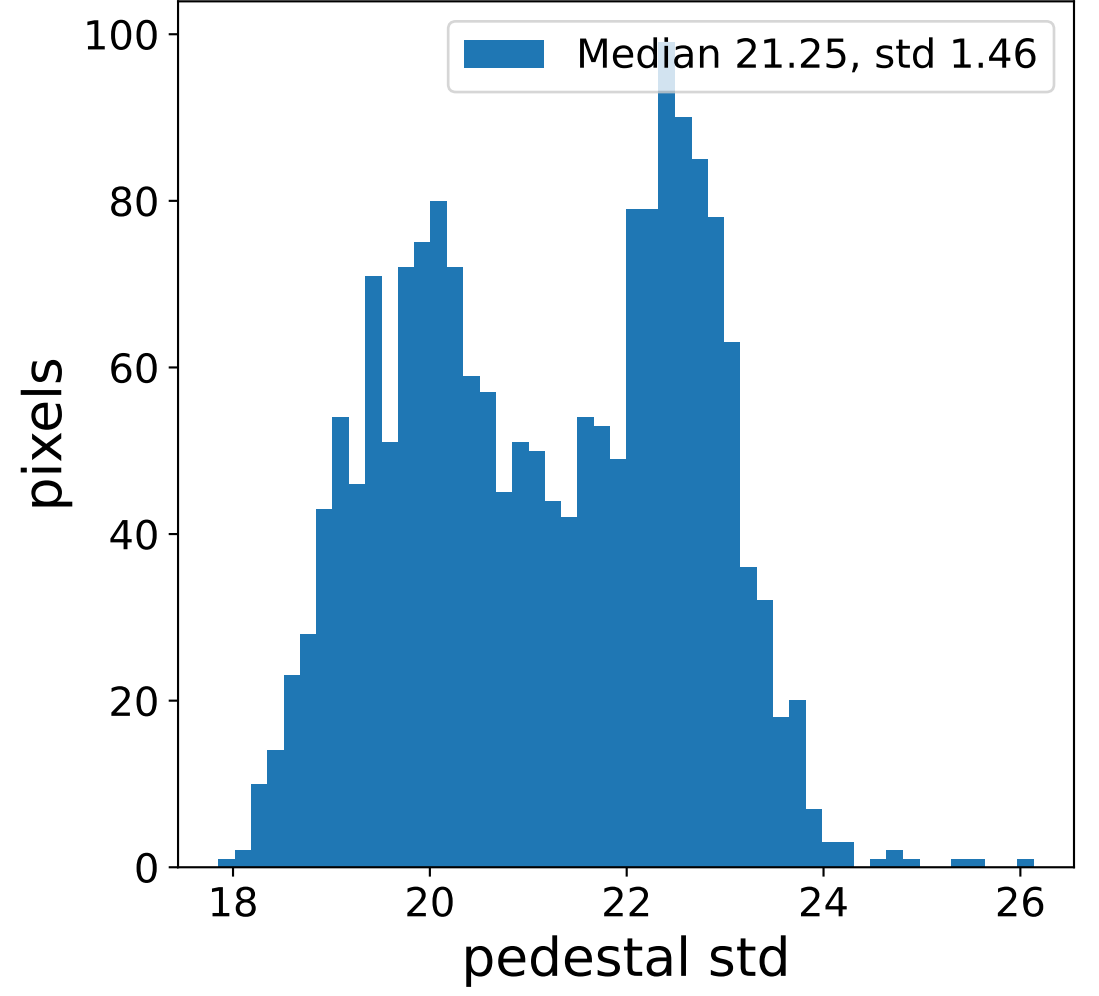

pedestal sample of 10000 events