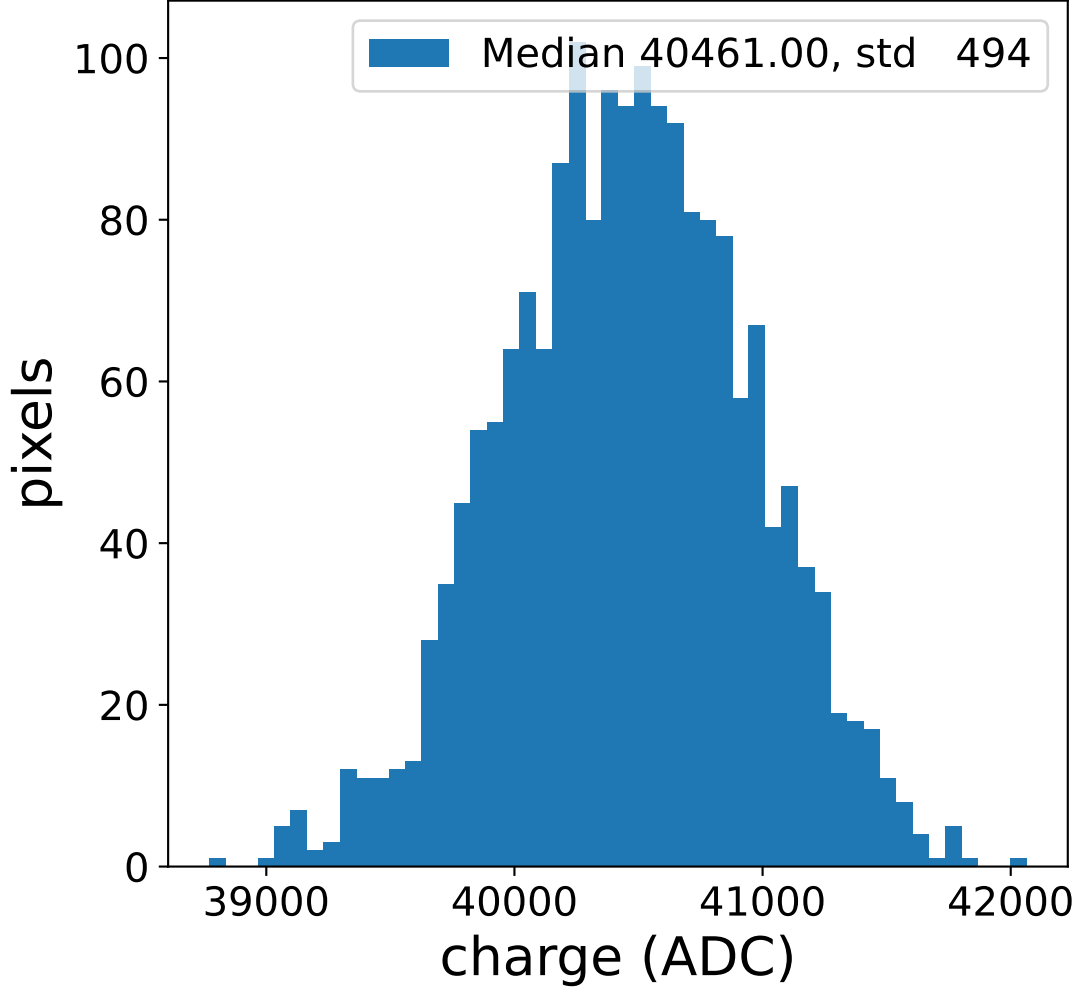

### pedestal sample of 10000 events