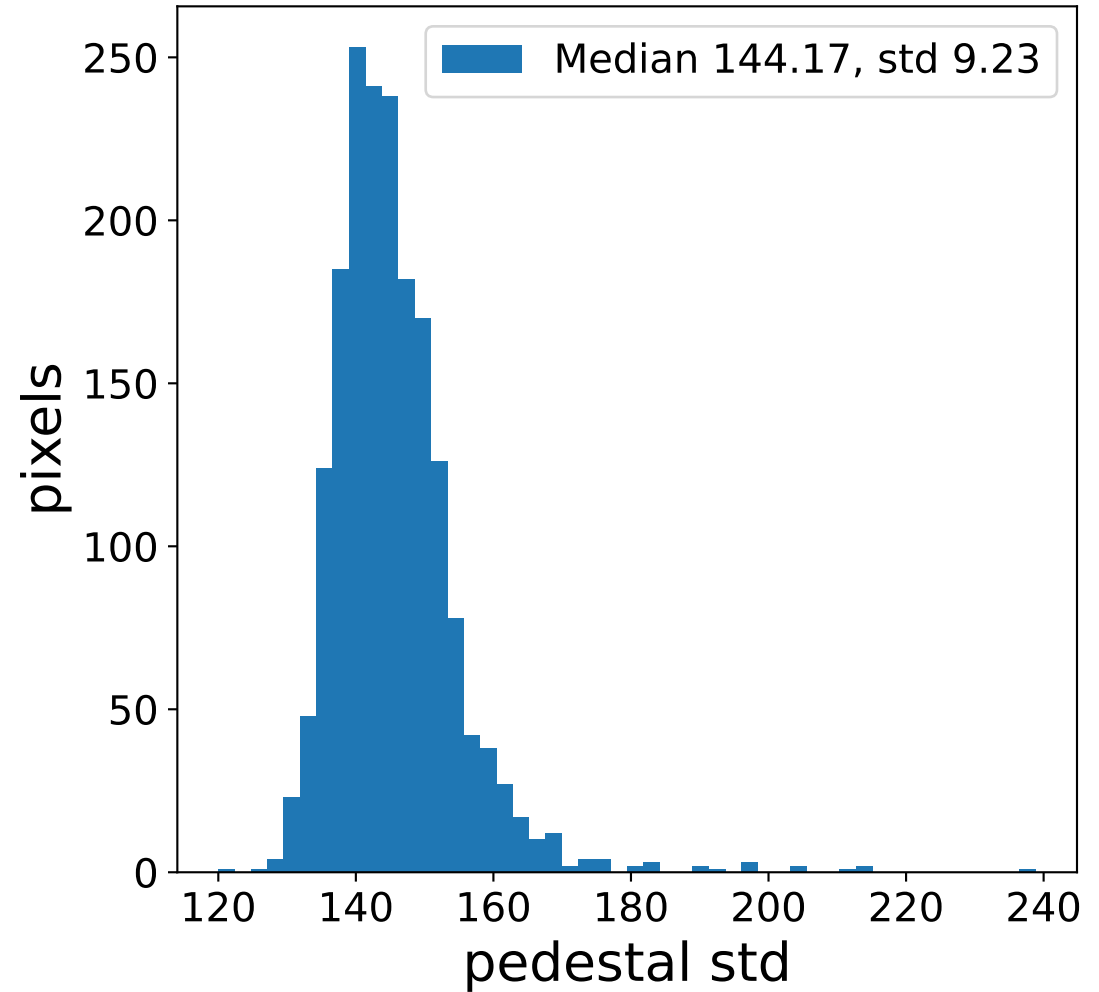

### pedestal sample of 10000 events