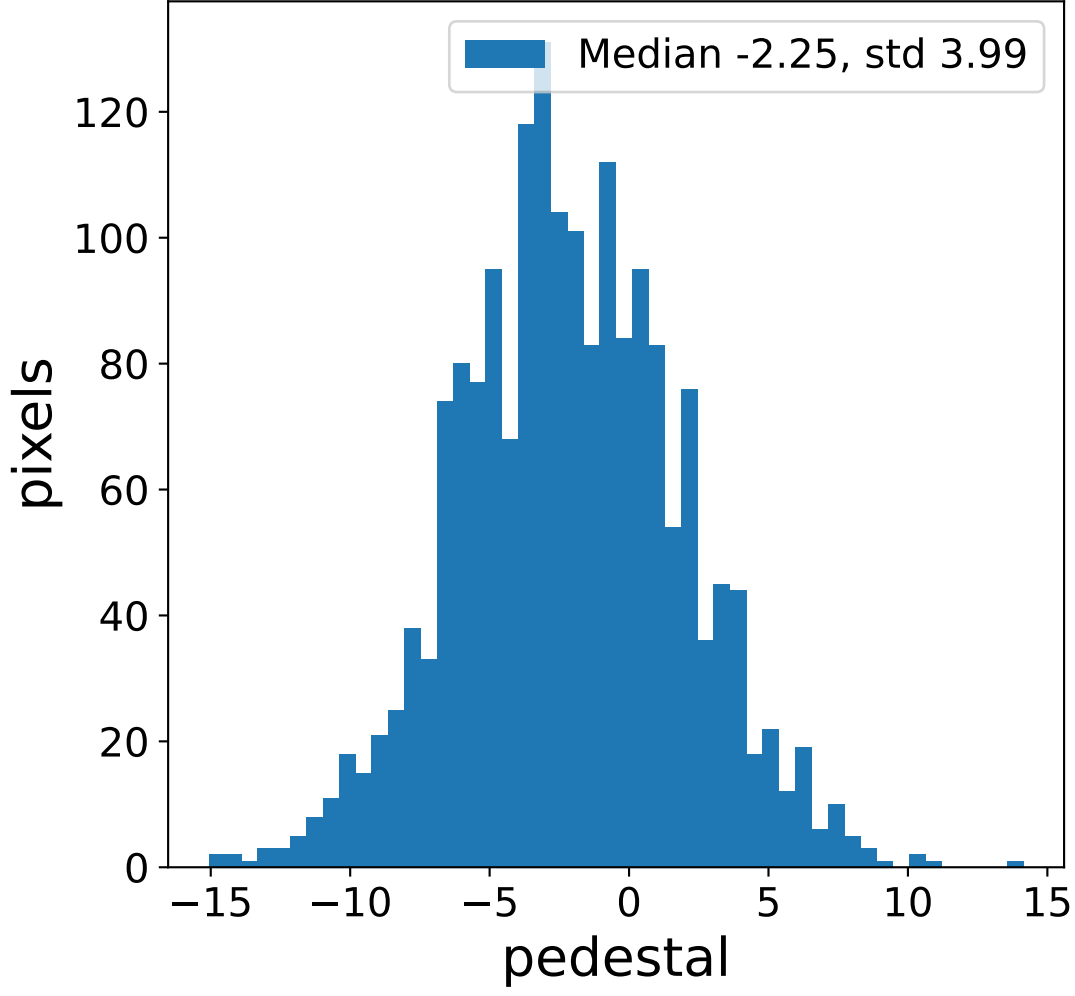

pedestal sample of 10000 events