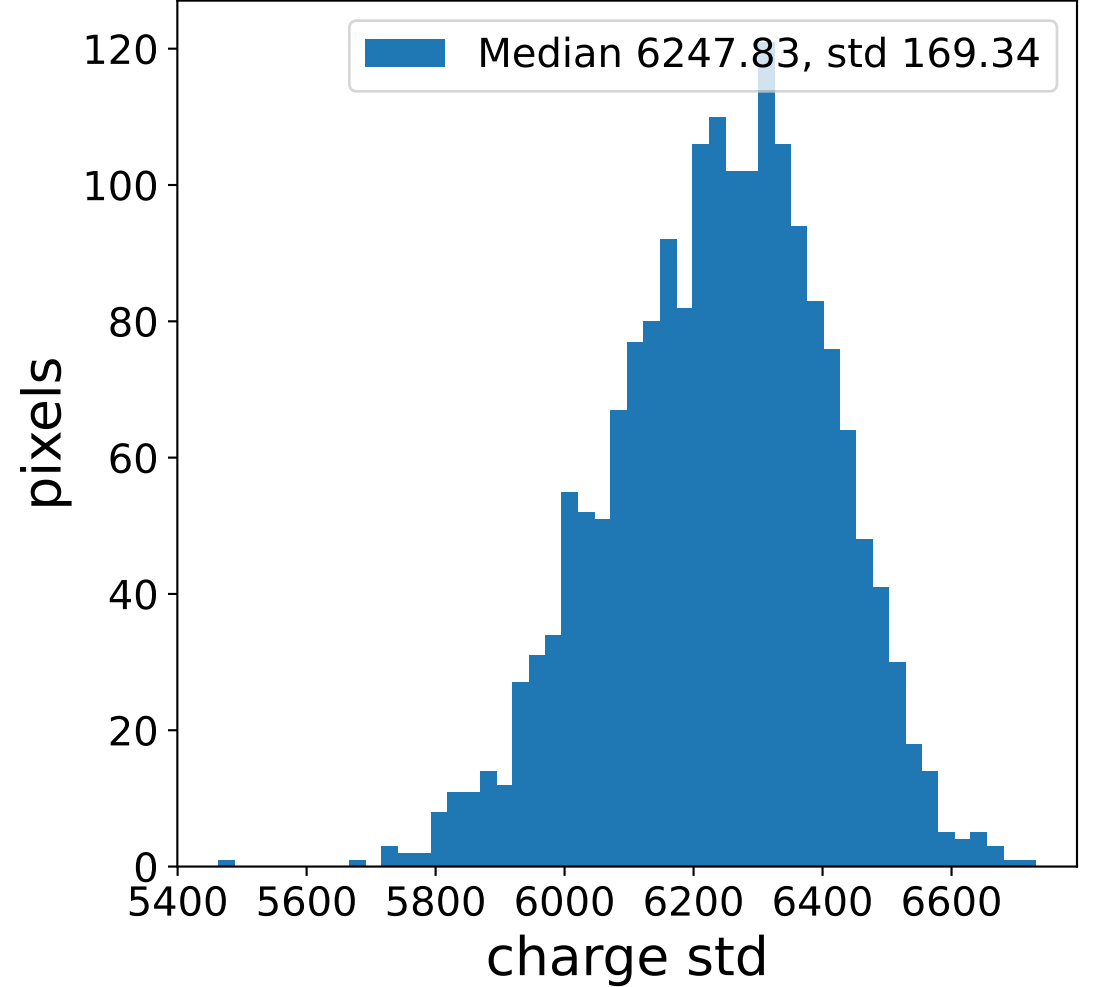

### pedestal sample of 10000 events