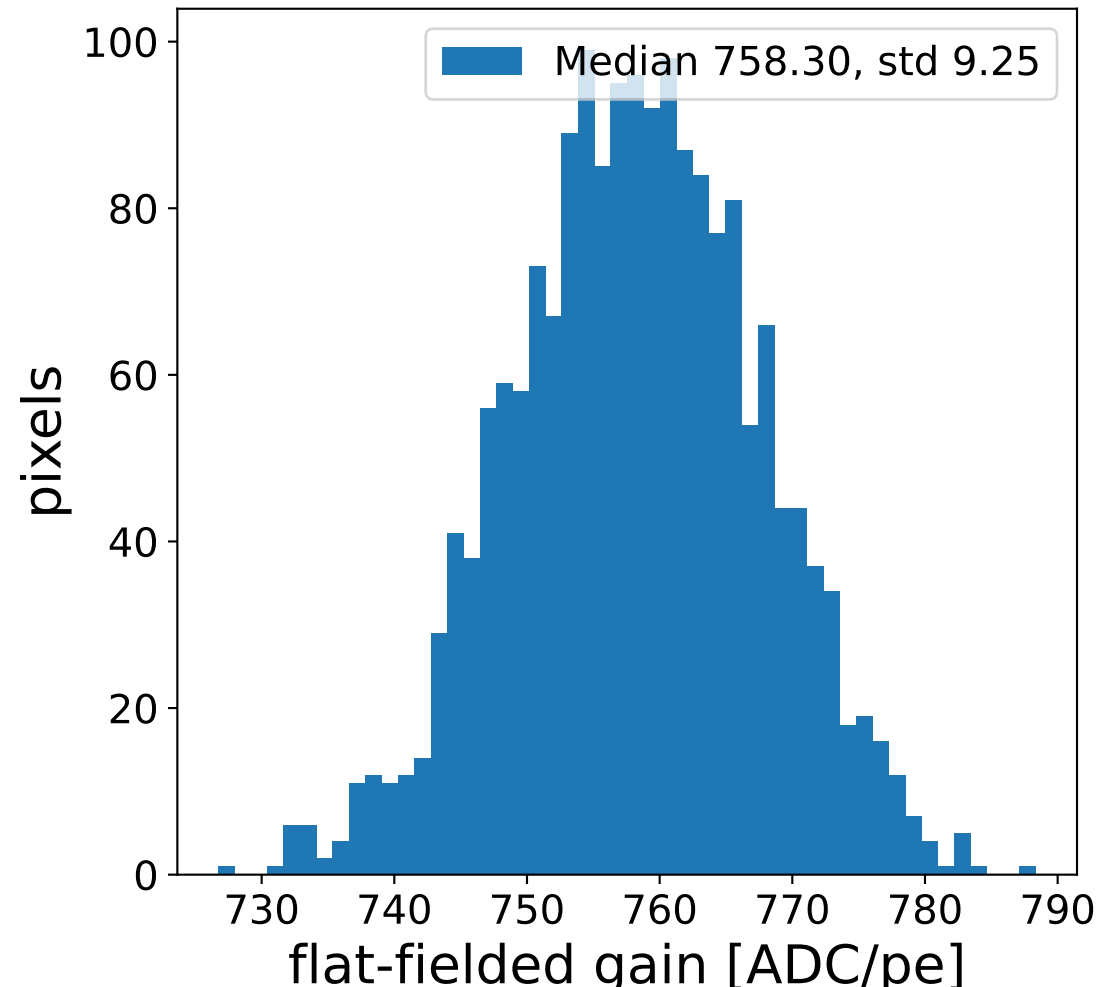

flat-fielded gain [ADC/pe]