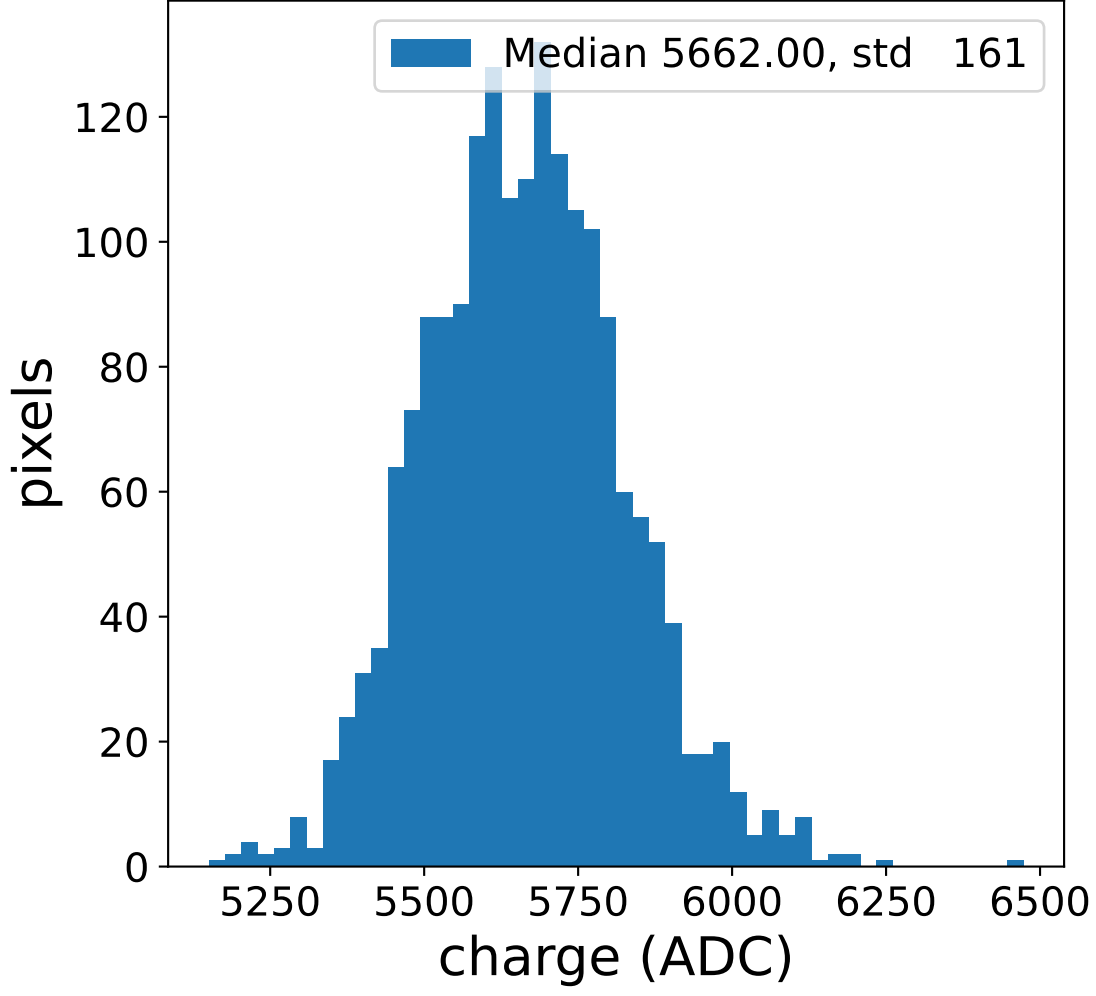

Run 7498 channel: LG

FF sample of 10000 events