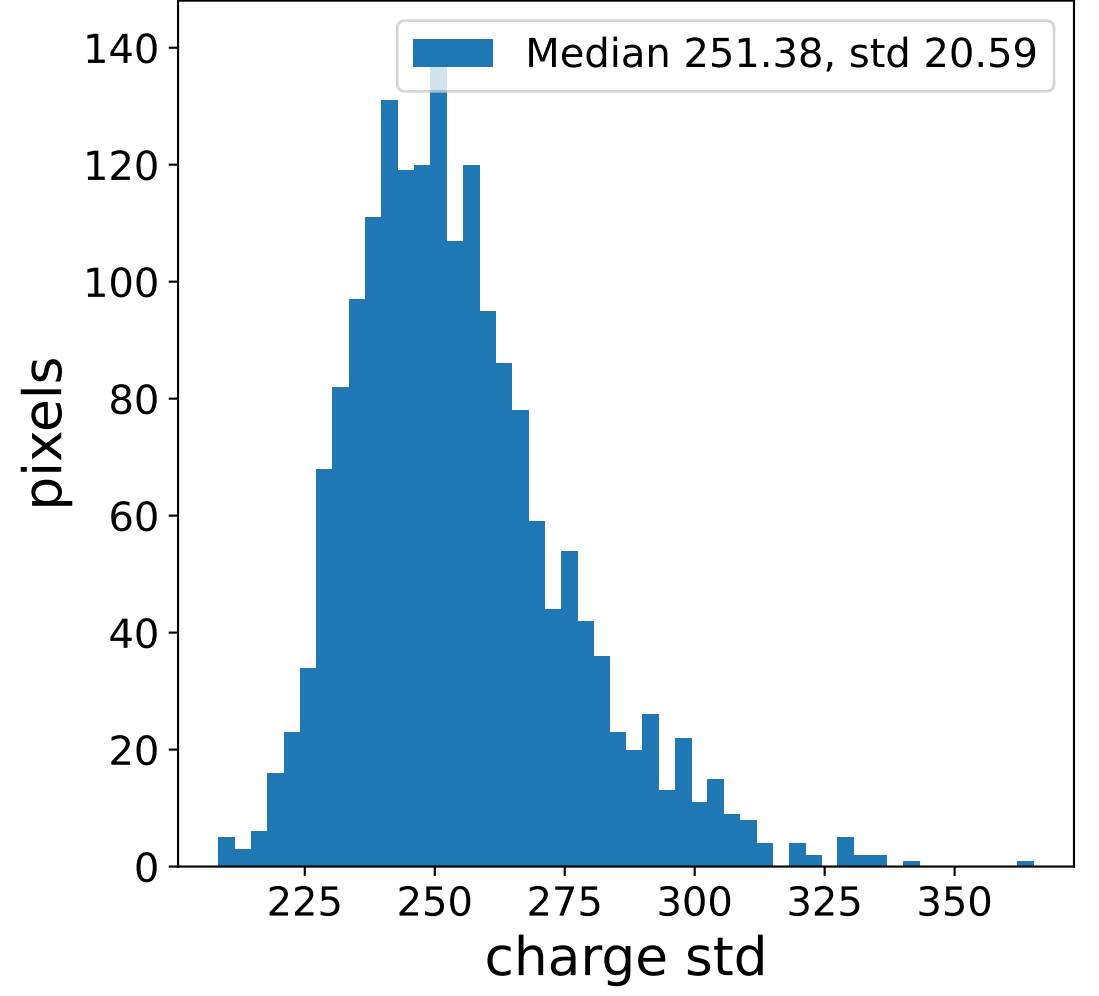

Run 7498 channel: LG

FF sample of 10000 events