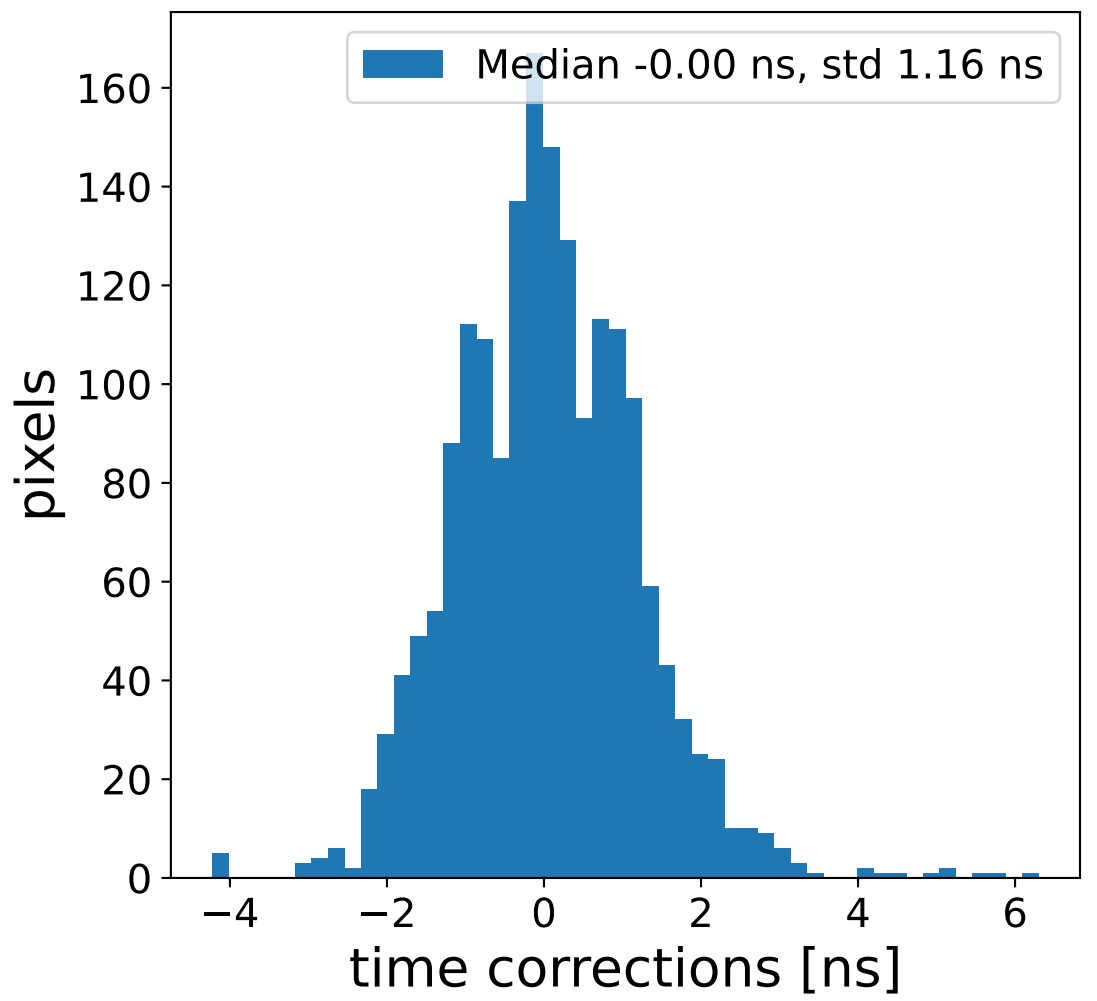

Run 7497

Run 7497

Run 7497 channel: HG

FF sample of 10000 events

pedestal sample of 10000 events

flat-fielded gain [ADC/pe]

Run 7497 channel: LG

FF sample of 10000 events

pedestal sample of 10000 events

flat-fielded gain [ADC/pe]