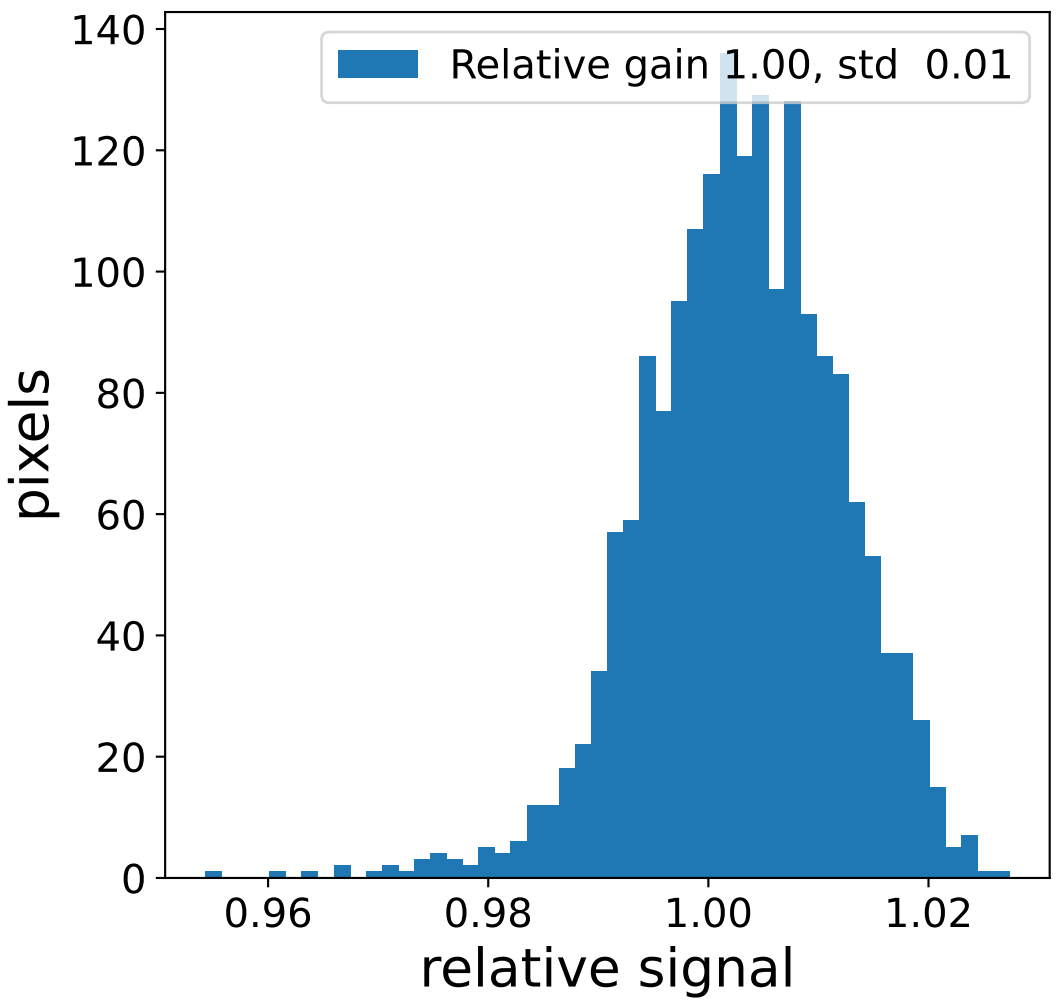

Run 7497

Run 7497

Run 7497 channel: HG

FF sample of 10000 events

pedestal sample of 10000 events

flat-fielded gain [ADC/pe]

Run 7497 channel: LG

FF sample of 10000 events

pedestal sample of 10000 events

flat-fielded gain [ADC/pe]