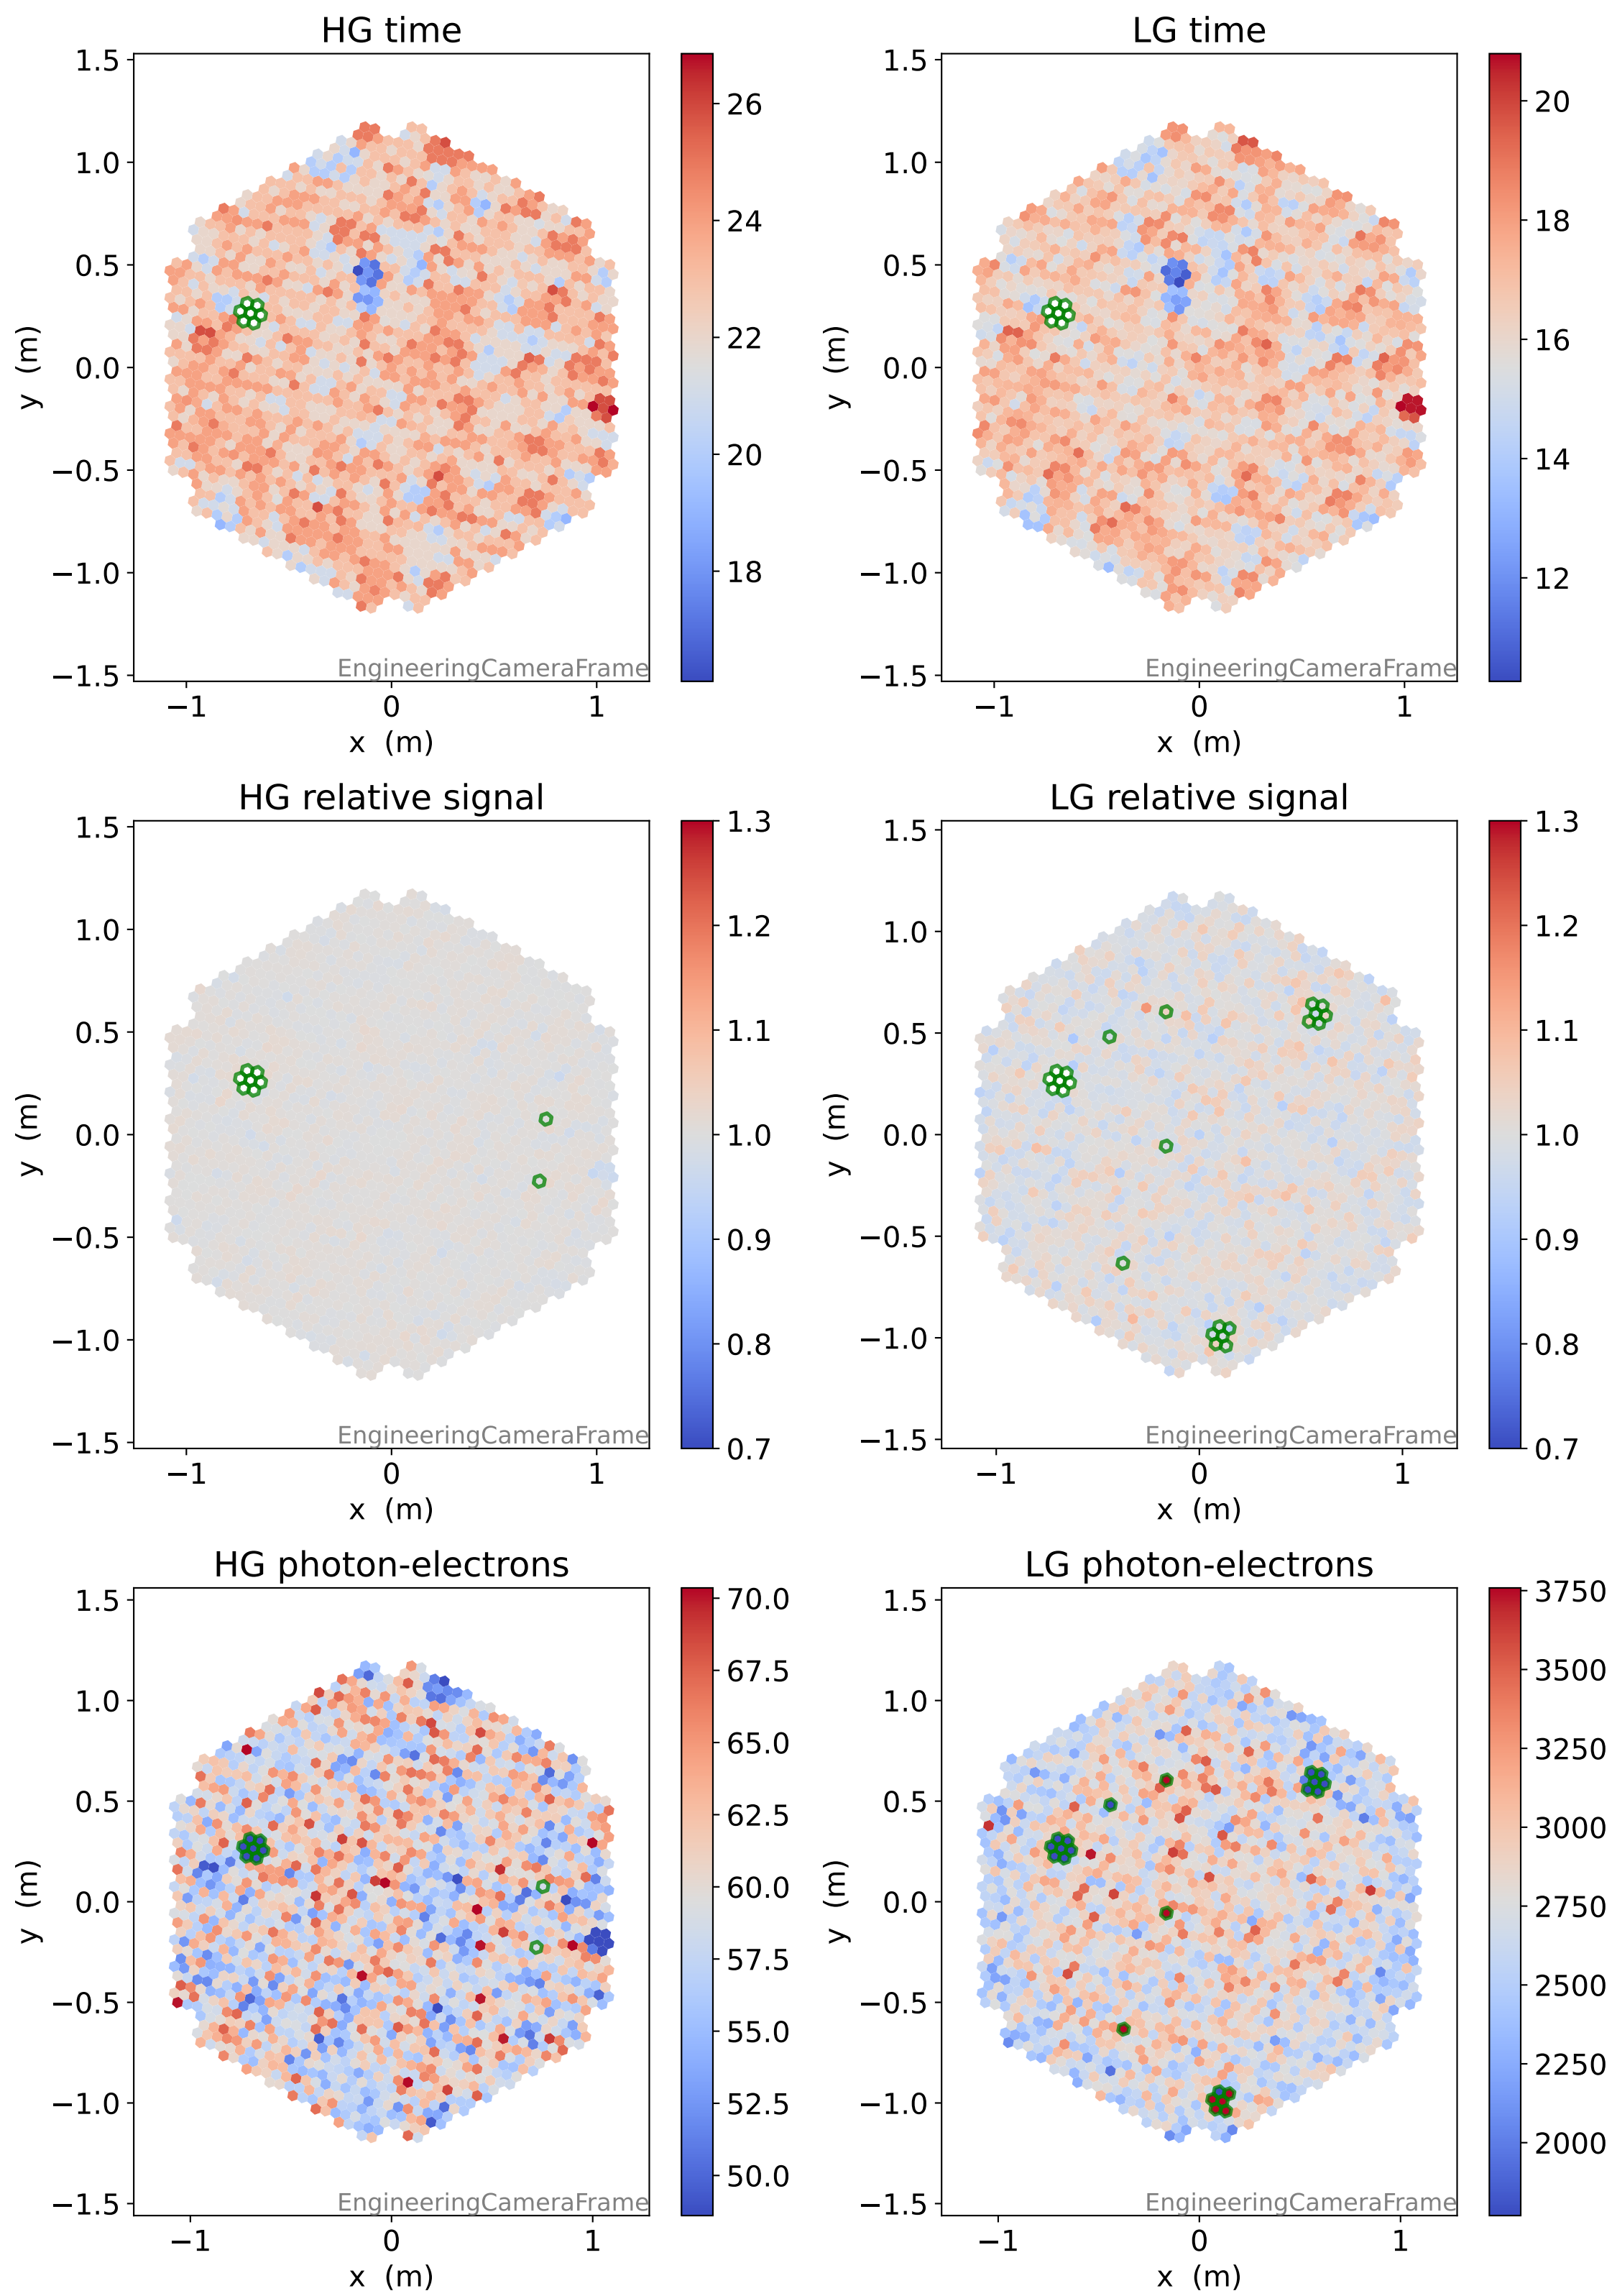

Run 7497

Run 7497

Run 7497 channel: HG

FF sample of 10000 events

pedestal sample of 10000 events

flat-fielded gain [ADC/pe]

Run 7497 channel: LG

FF sample of 10000 events

pedestal sample of 10000 events

flat-fielded gain [ADC/pe]