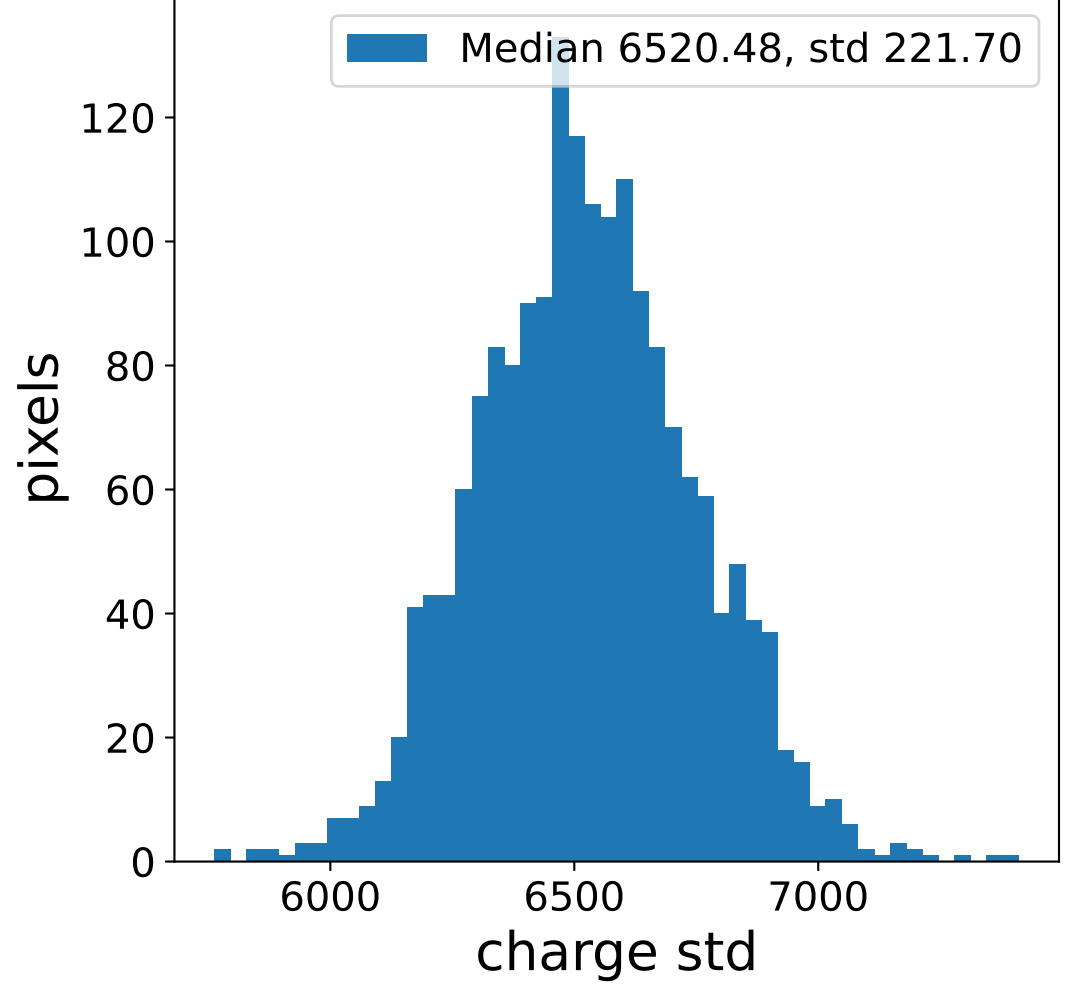

Run 7497

Run 7497

Run 7497 channel: HG

FF sample of 10000 events

pedestal sample of 10000 events

flat-fielded gain [ADC/pe]

Run 7497 channel: LG

FF sample of 10000 events

pedestal sample of 10000 events

flat-fielded gain [ADC/pe]