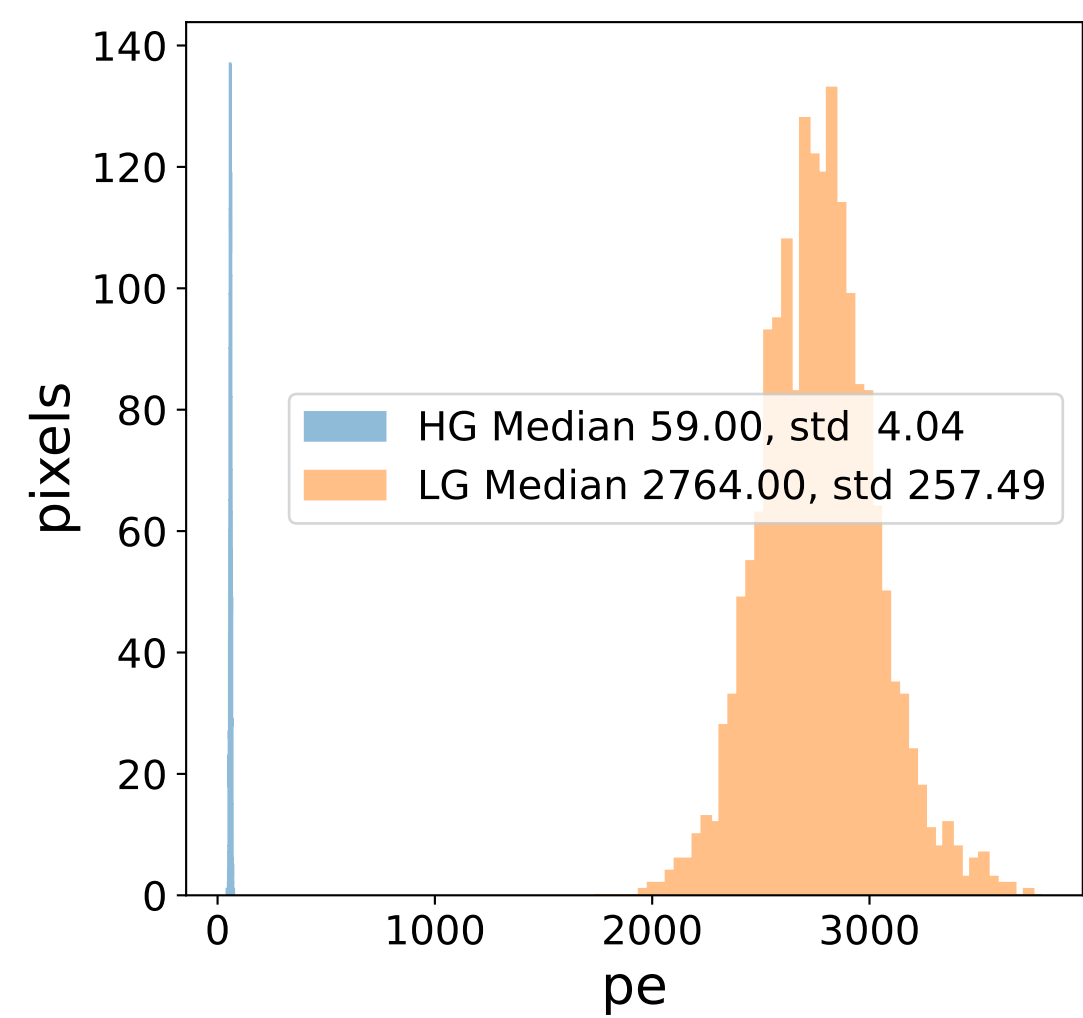

Run 7497

Run 7497

Run 7497 channel: HG

FF sample of 10000 events

pedestal sample of 10000 events

flat-fielded gain [ADC/pe]

Run 7497 channel: LG

FF sample of 10000 events

pedestal sample of 10000 events

flat-fielded gain [ADC/pe]