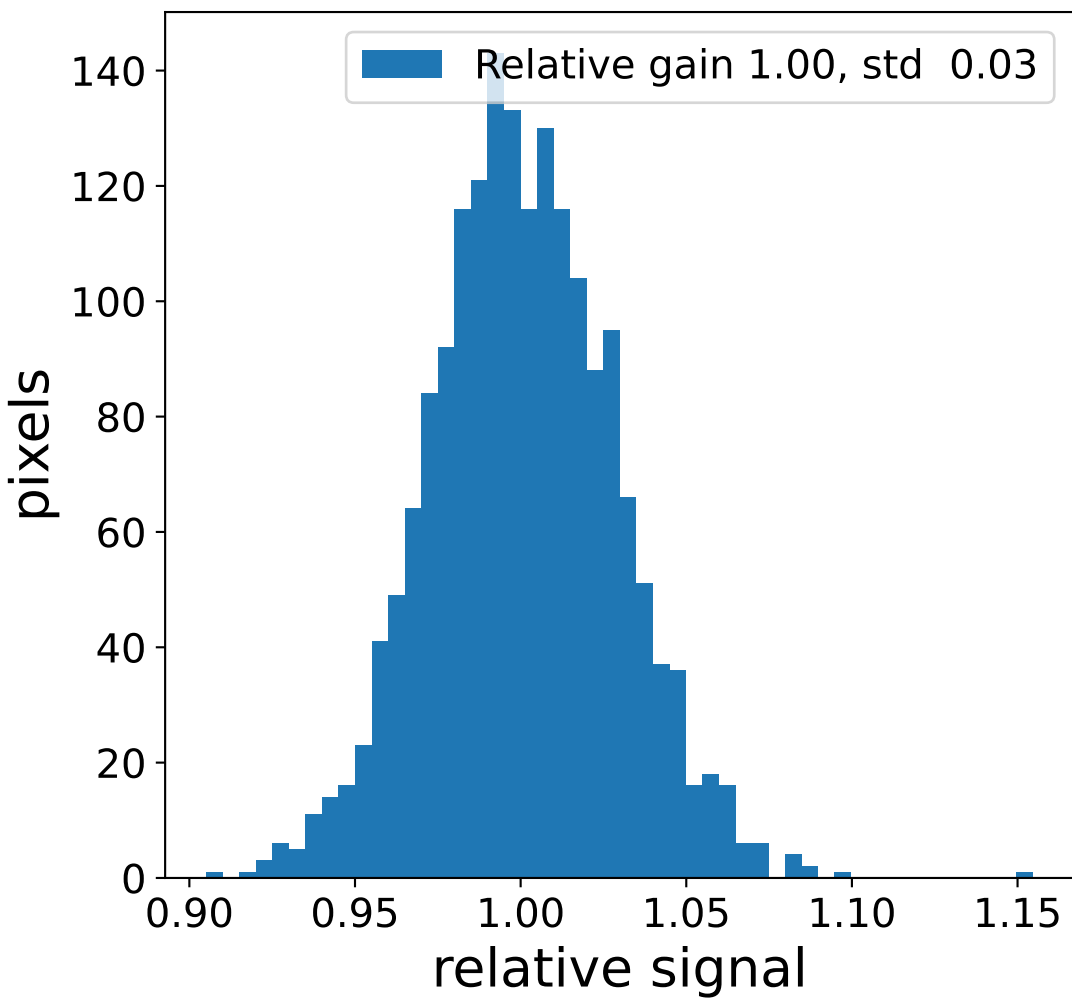

Run 7497

Run 7497

Run 7497 channel: HG

FF sample of 10000 events

pedestal sample of 10000 events

flat-fielded gain [ADC/pe]

Run 7497 channel: LG

FF sample of 10000 events

pedestal sample of 10000 events

flat-fielded gain [ADC/pe]