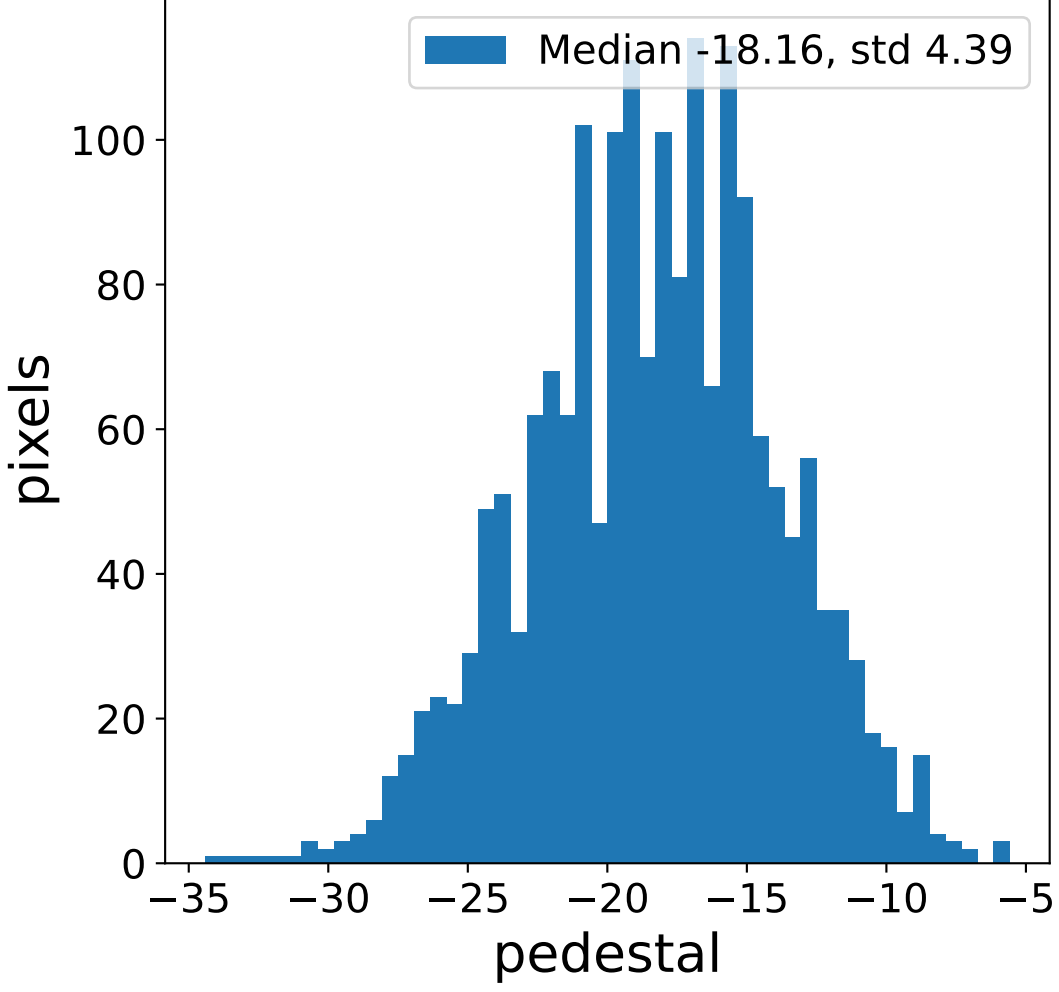

Run 7497

Run 7497

Run 7497 channel: HG

FF sample of 10000 events

pedestal sample of 10000 events

flat-fielded gain [ADC/pe]

Run 7497 channel: LG

FF sample of 10000 events

pedestal sample of 10000 events

flat-fielded gain [ADC/pe]