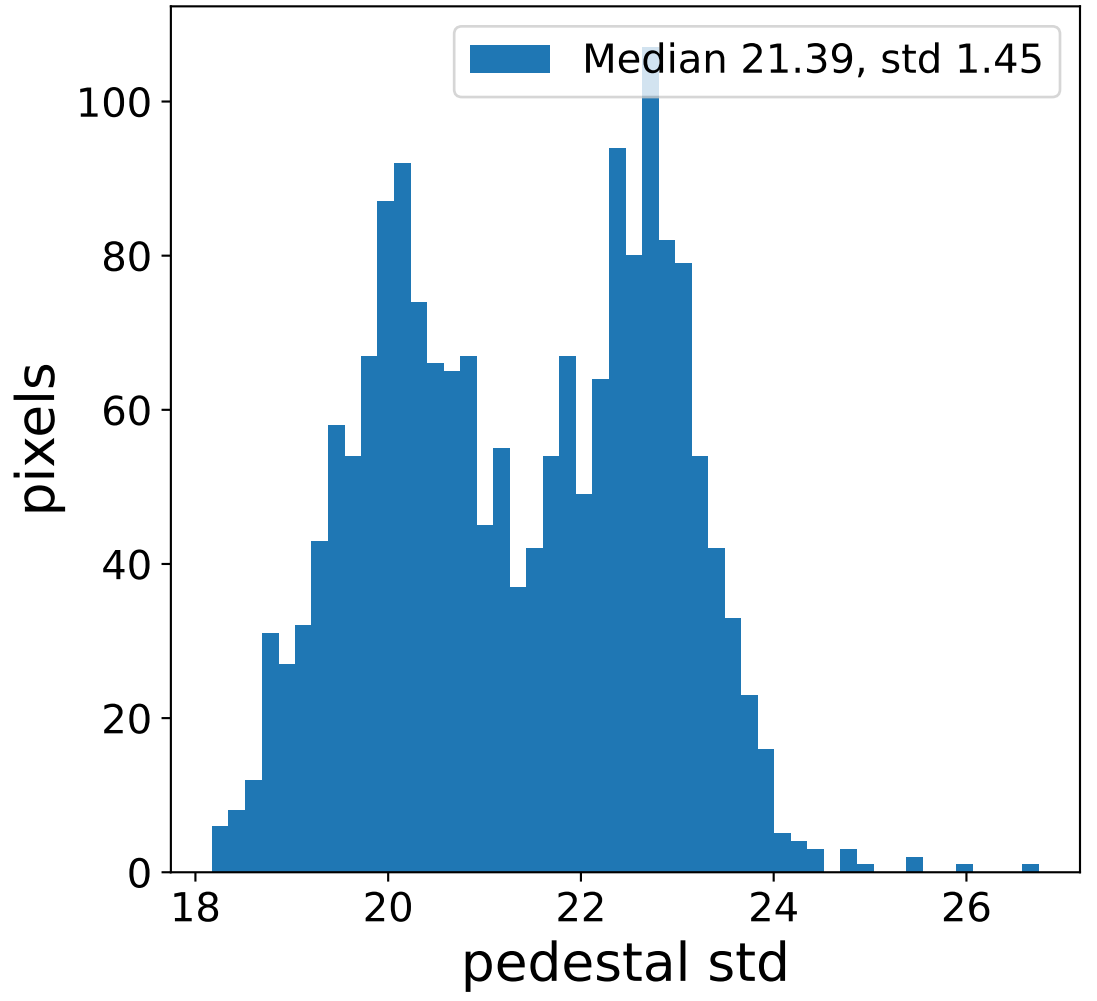

Run 7497

Run 7497

Run 7497 channel: HG

FF sample of 10000 events

pedestal sample of 10000 events

flat-fielded gain [ADC/pe]

Run 7497 channel: LG

FF sample of 10000 events

pedestal sample of 10000 events

flat-fielded gain [ADC/pe]