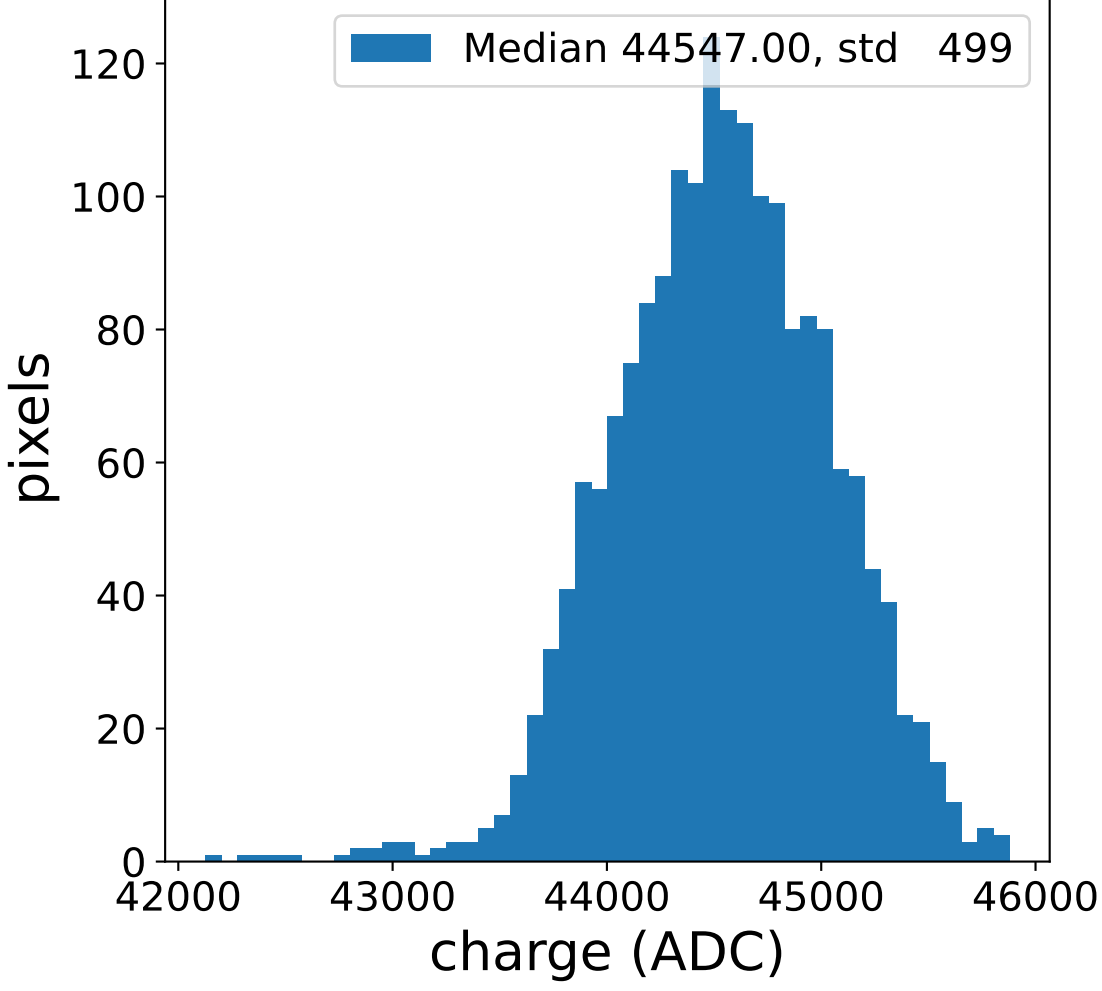

Run 7497

Run 7497

Run 7497 channel: HG

FF sample of 10000 events

pedestal sample of 10000 events

flat-fielded gain [ADC/pe]

Run 7497 channel: LG

FF sample of 10000 events

pedestal sample of 10000 events

flat-fielded gain [ADC/pe]