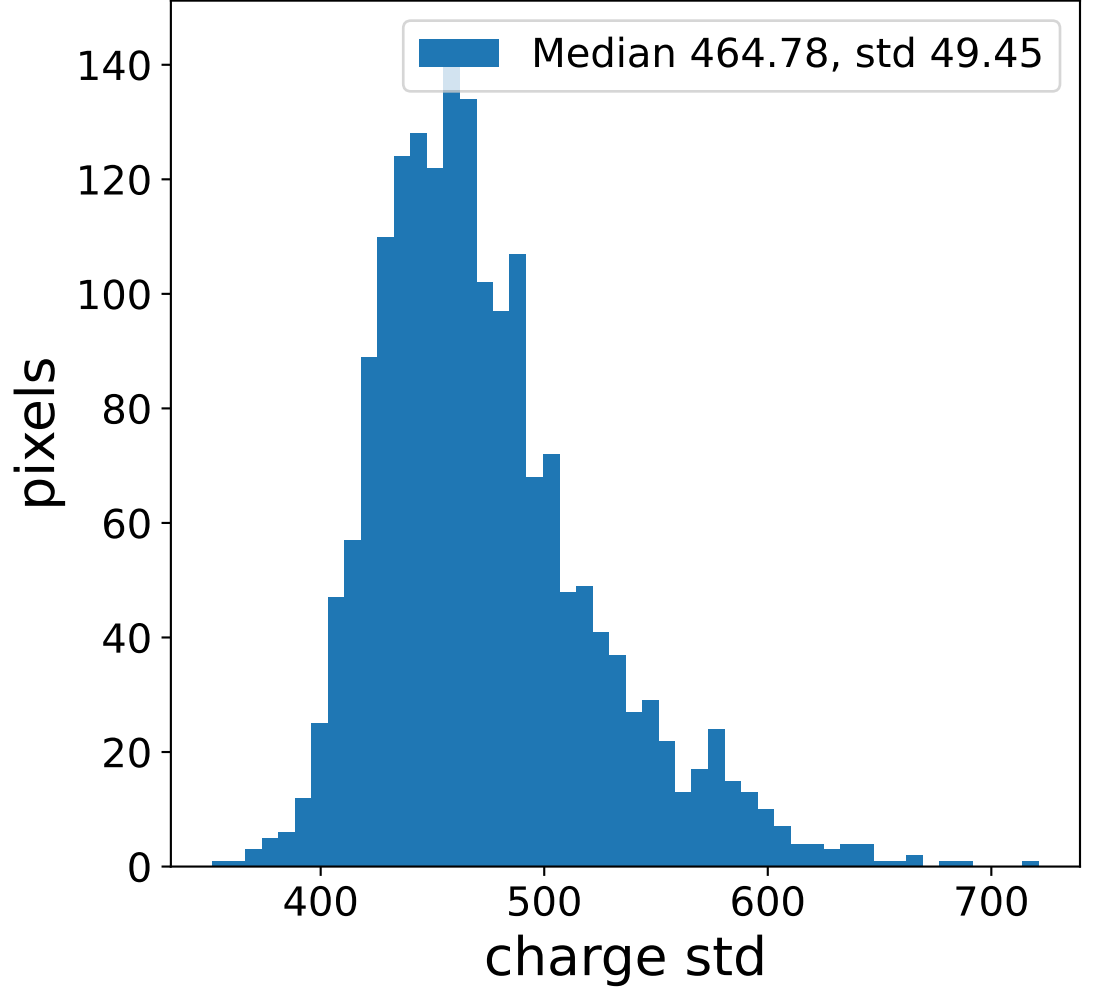

Run 7497

Run 7497

Run 7497 channel: HG

FF sample of 10000 events

pedestal sample of 10000 events

flat-fielded gain [ADC/pe]

Run 7497 channel: LG

FF sample of 10000 events

pedestal sample of 10000 events

flat-fielded gain [ADC/pe]