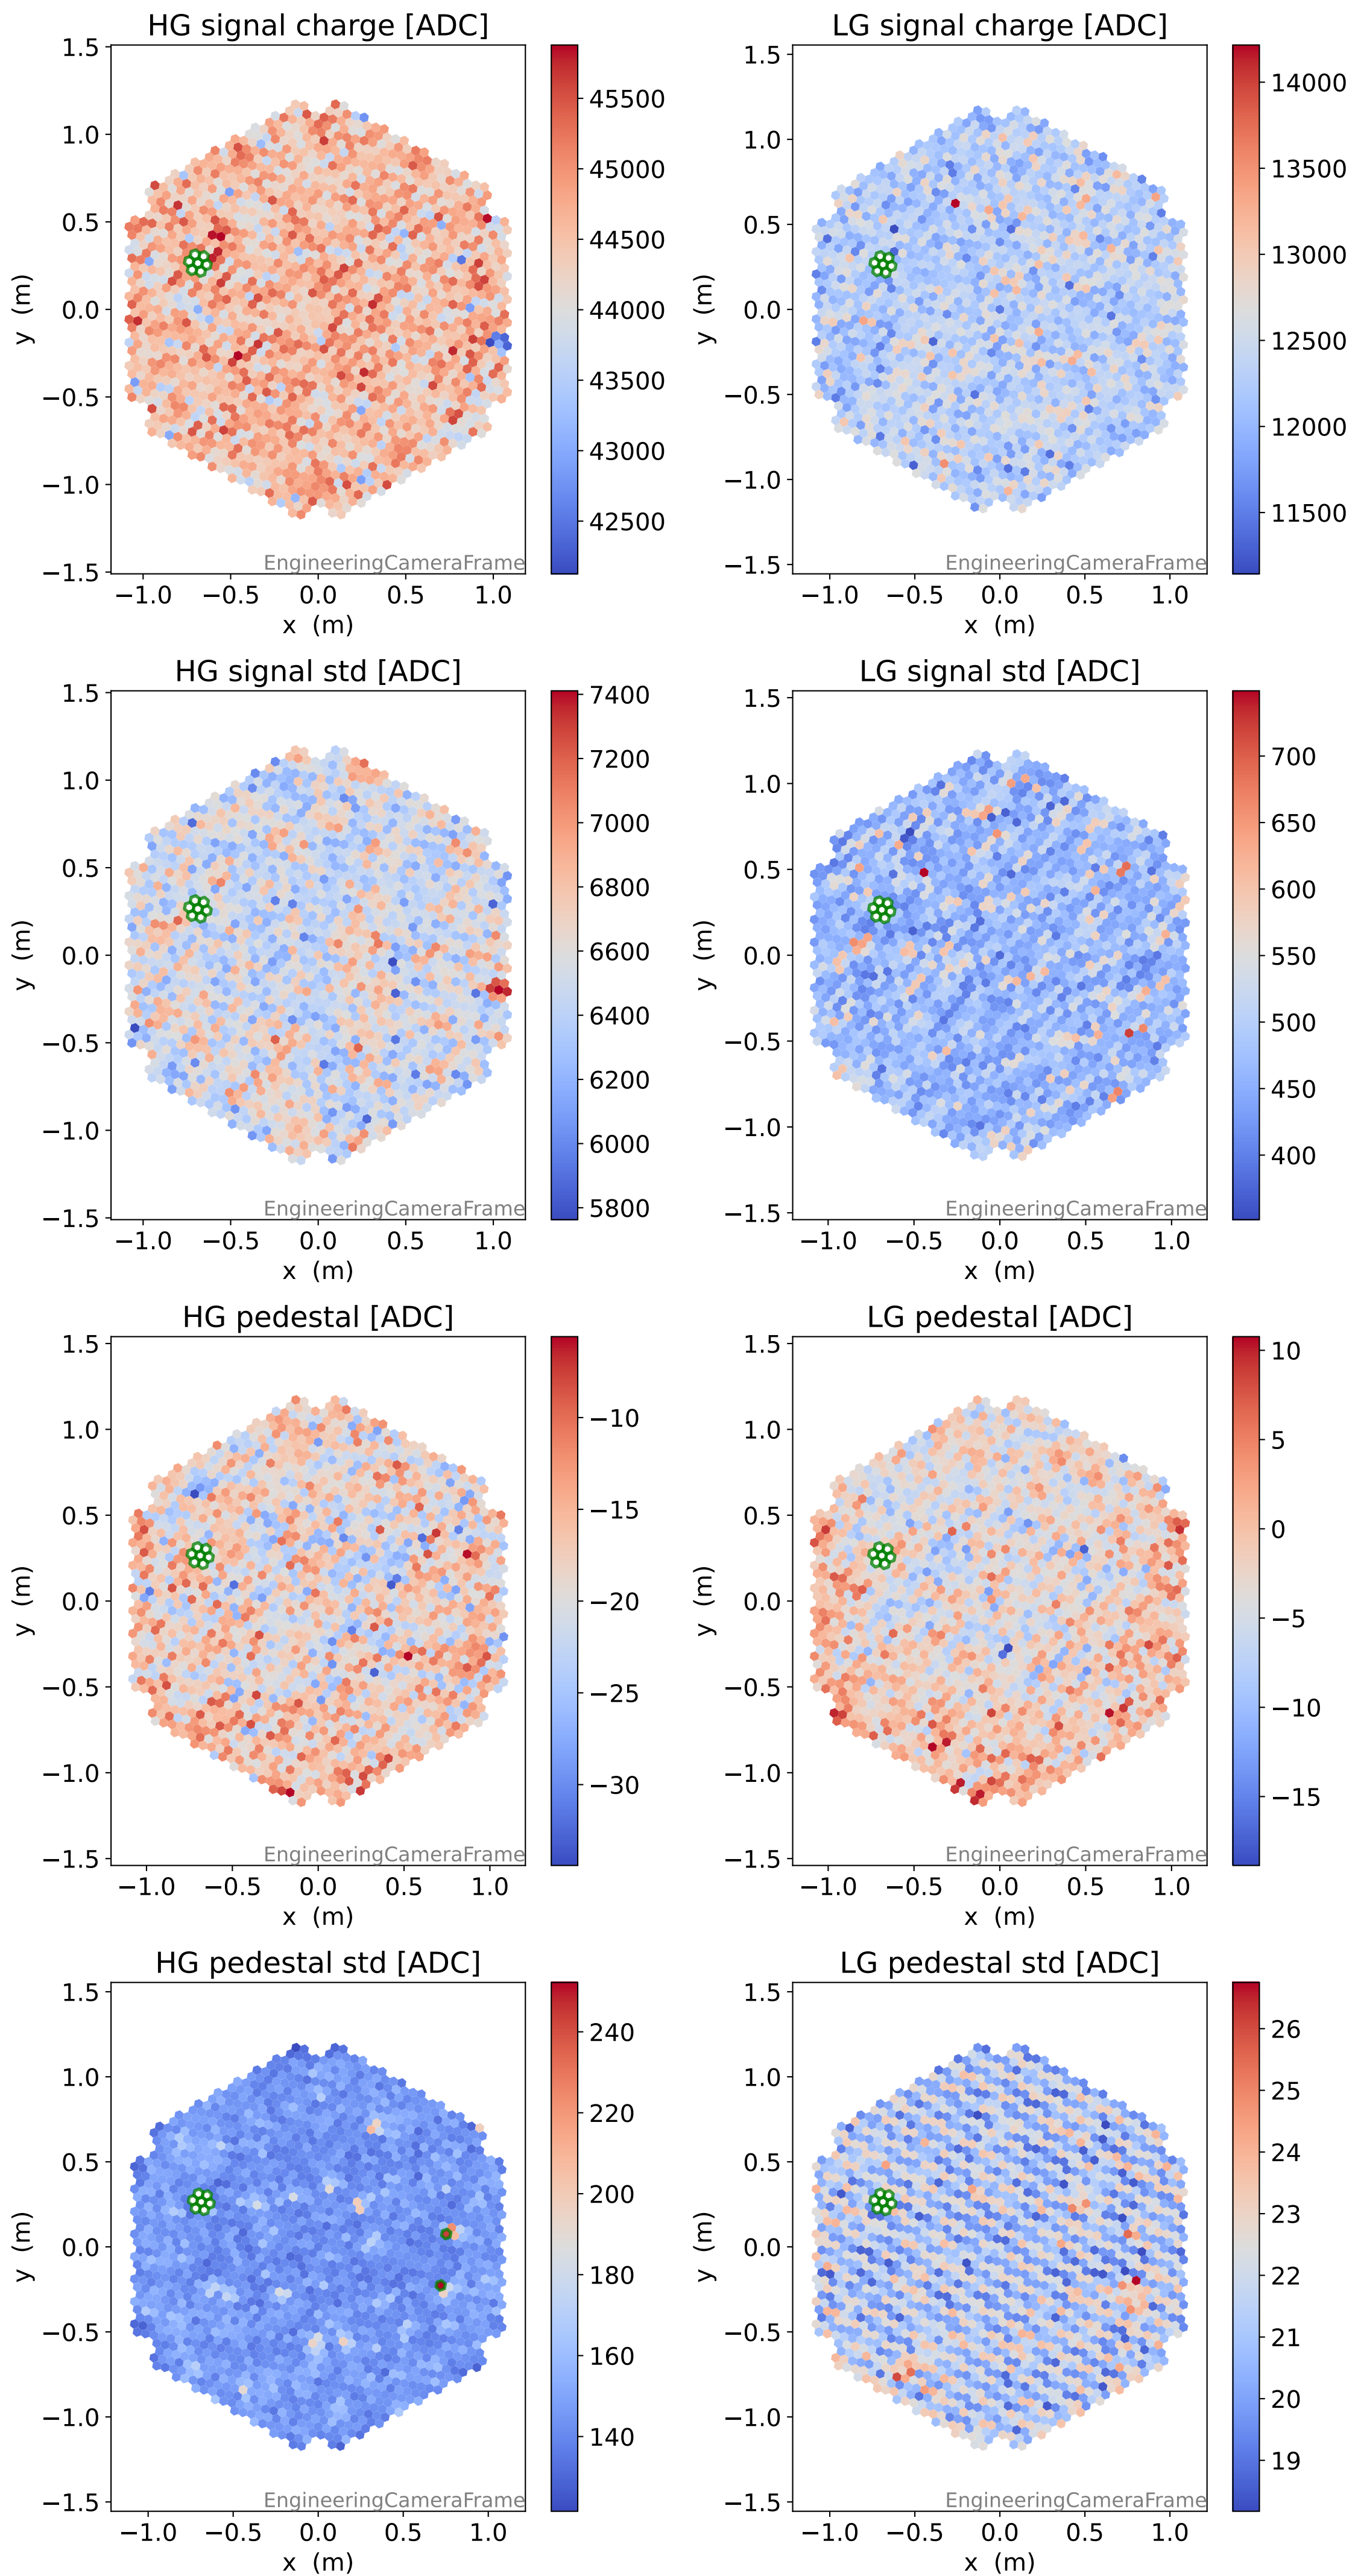

Run 7497

Run 7497

Run 7497 channel: HG

FF sample of 10000 events

pedestal sample of 10000 events

flat-fielded gain [ADC/pe]

Run 7497 channel: LG

FF sample of 10000 events

pedestal sample of 10000 events

flat-fielded gain [ADC/pe]