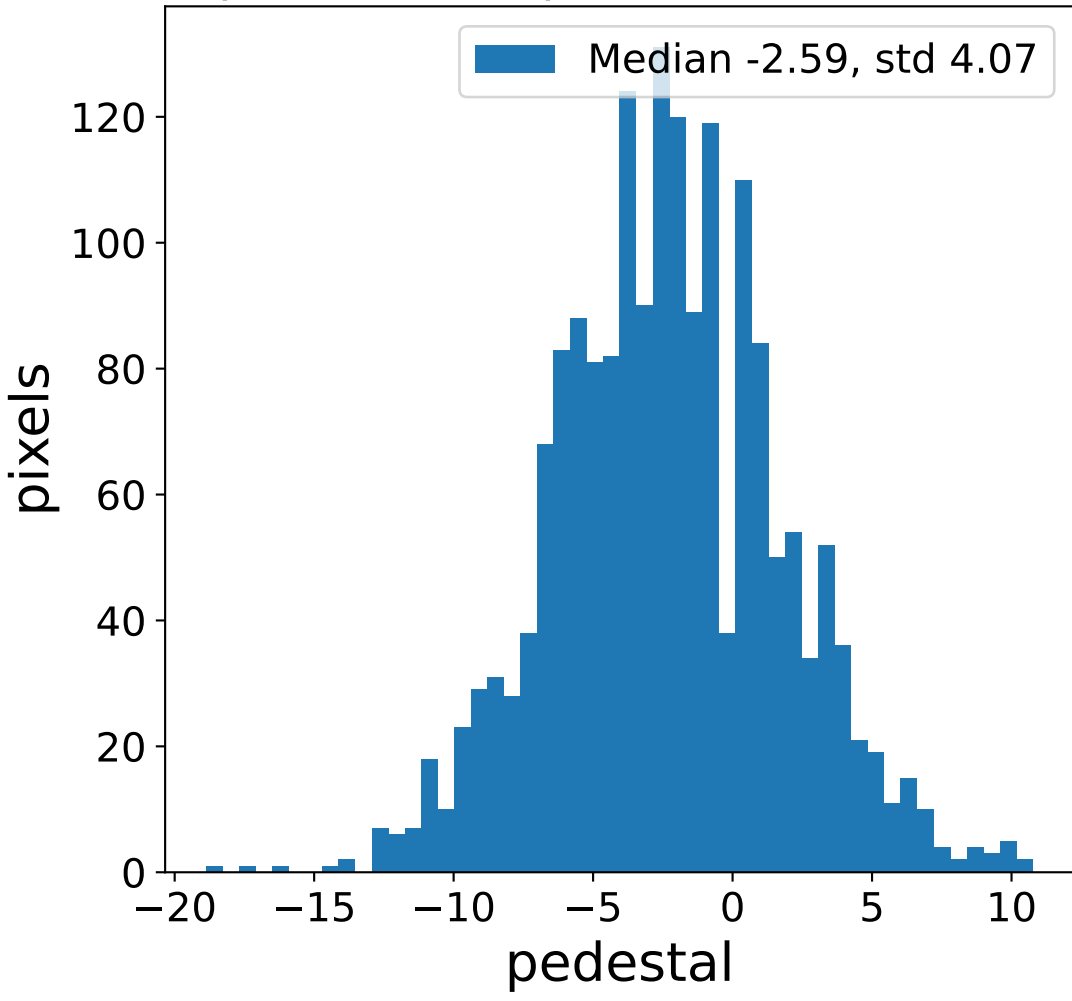

Run 7497

Run 7497

Run 7497 channel: HG

FF sample of 10000 events

pedestal sample of 10000 events

flat-fielded gain [ADC/pe]

Run 7497 channel: LG

FF sample of 10000 events

pedestal sample of 10000 events

flat-fielded gain [ADC/pe]