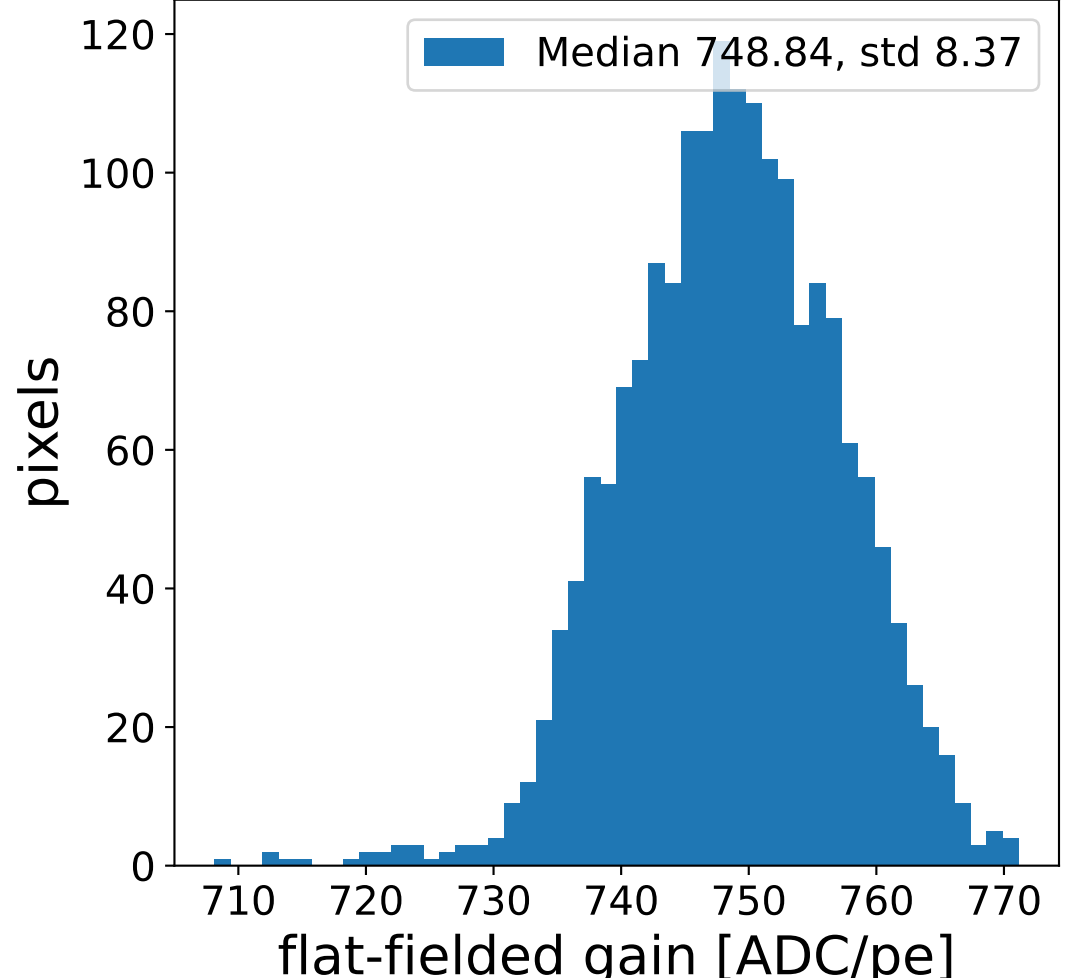

Run 7497

Run 7497

Run 7497 channel: HG

FF sample of 10000 events

pedestal sample of 10000 events

flat-fielded gain [ADC/pe]

Run 7497 channel: LG

FF sample of 10000 events

pedestal sample of 10000 events

flat-fielded gain [ADC/pe]