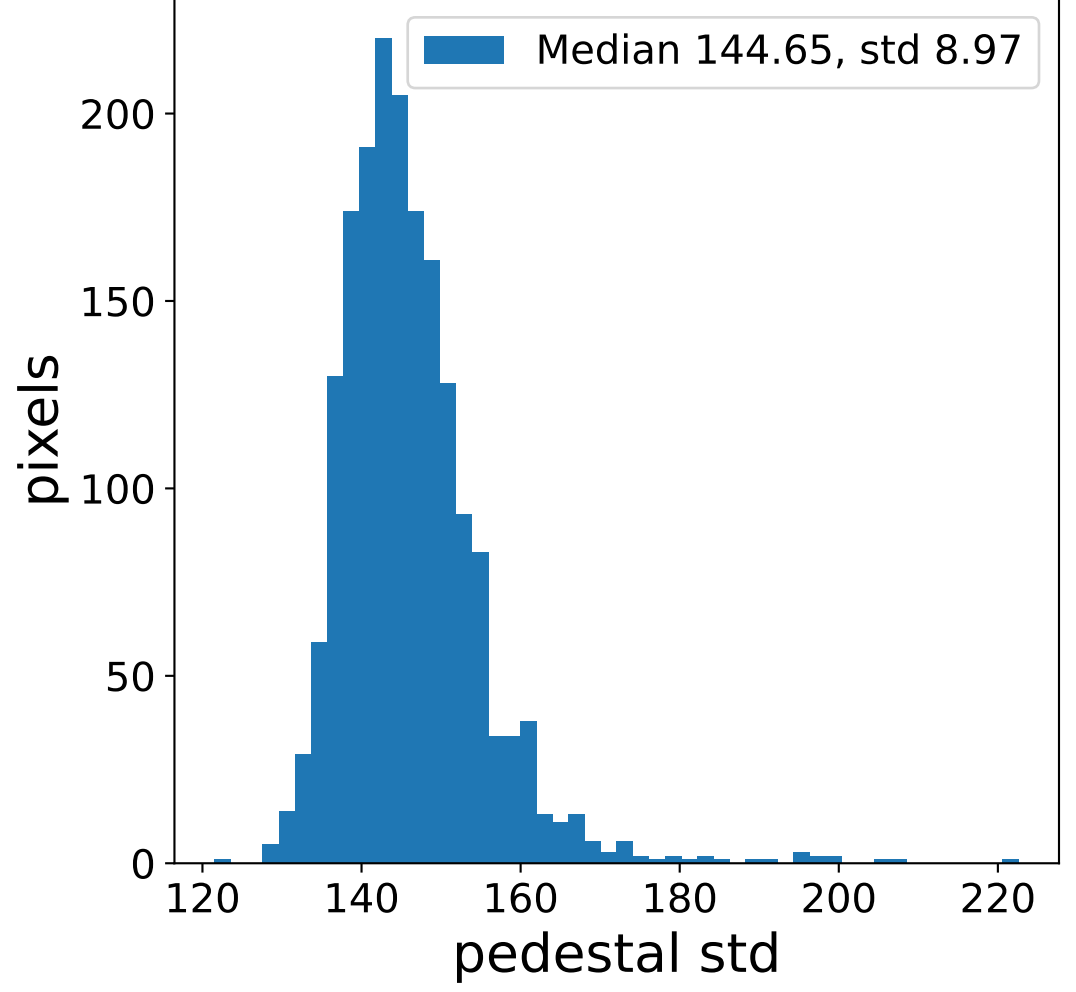

Run 7497

Run 7497

Run 7497 channel: HG

FF sample of 10000 events

pedestal sample of 10000 events

flat-fielded gain [ADC/pe]

Run 7497 channel: LG

FF sample of 10000 events

pedestal sample of 10000 events

flat-fielded gain [ADC/pe]