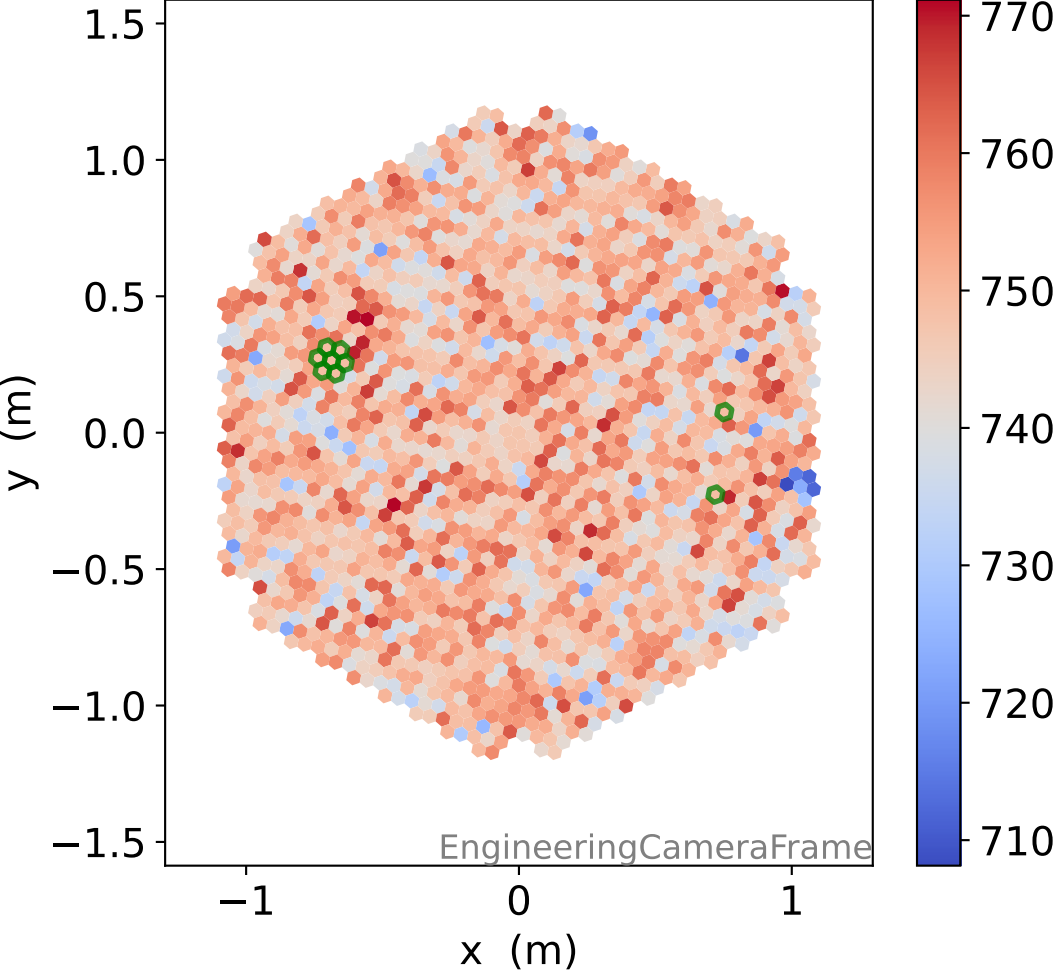

Run 7497

Run 7497

Run 7497 channel: HG

FF sample of 10000 events

pedestal sample of 10000 events

flat-fielded gain [ADC/pe]

Run 7497 channel: LG

FF sample of 10000 events

pedestal sample of 10000 events

flat-fielded gain [ADC/pe]