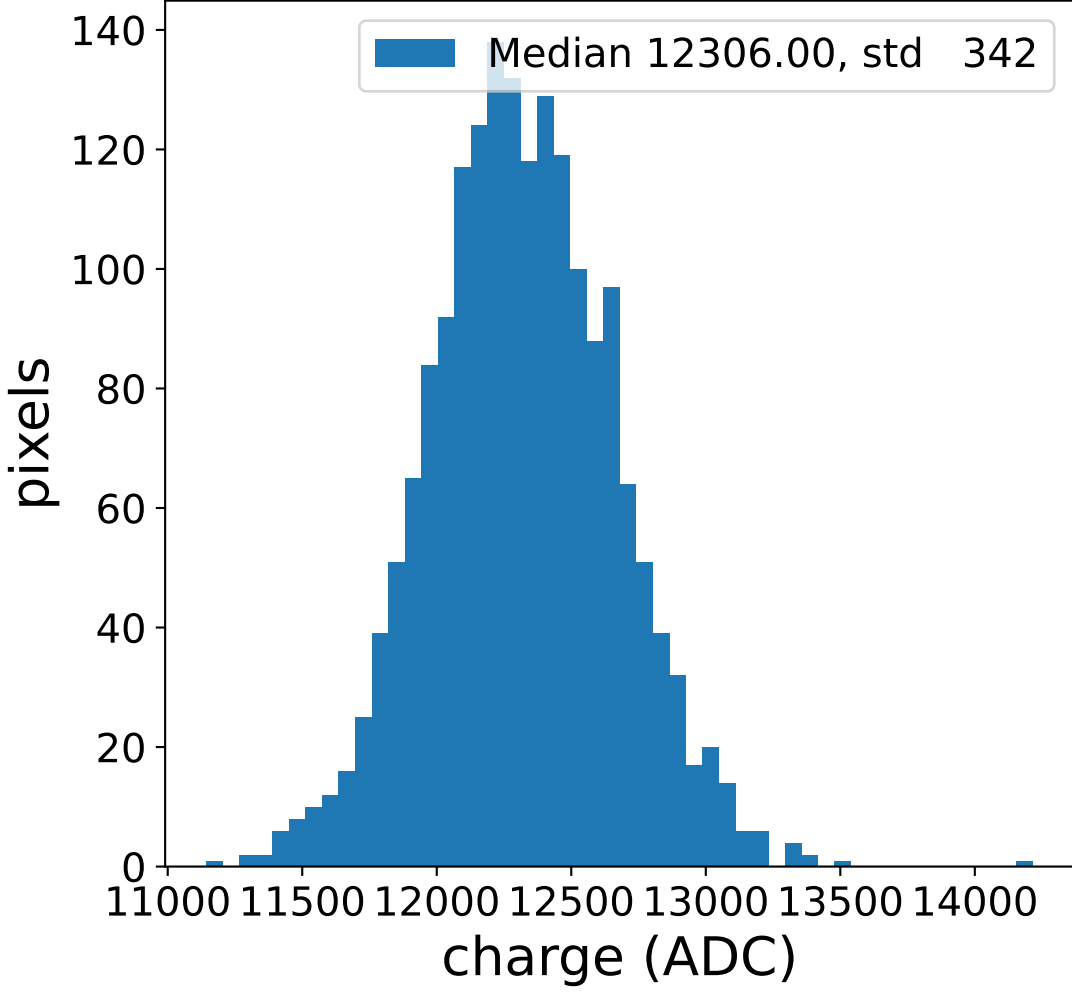

Run 7497

Run 7497

Run 7497 channel: HG

FF sample of 10000 events

pedestal sample of 10000 events

flat-fielded gain [ADC/pe]

Run 7497 channel: LG

FF sample of 10000 events

pedestal sample of 10000 events

flat-fielded gain [ADC/pe]