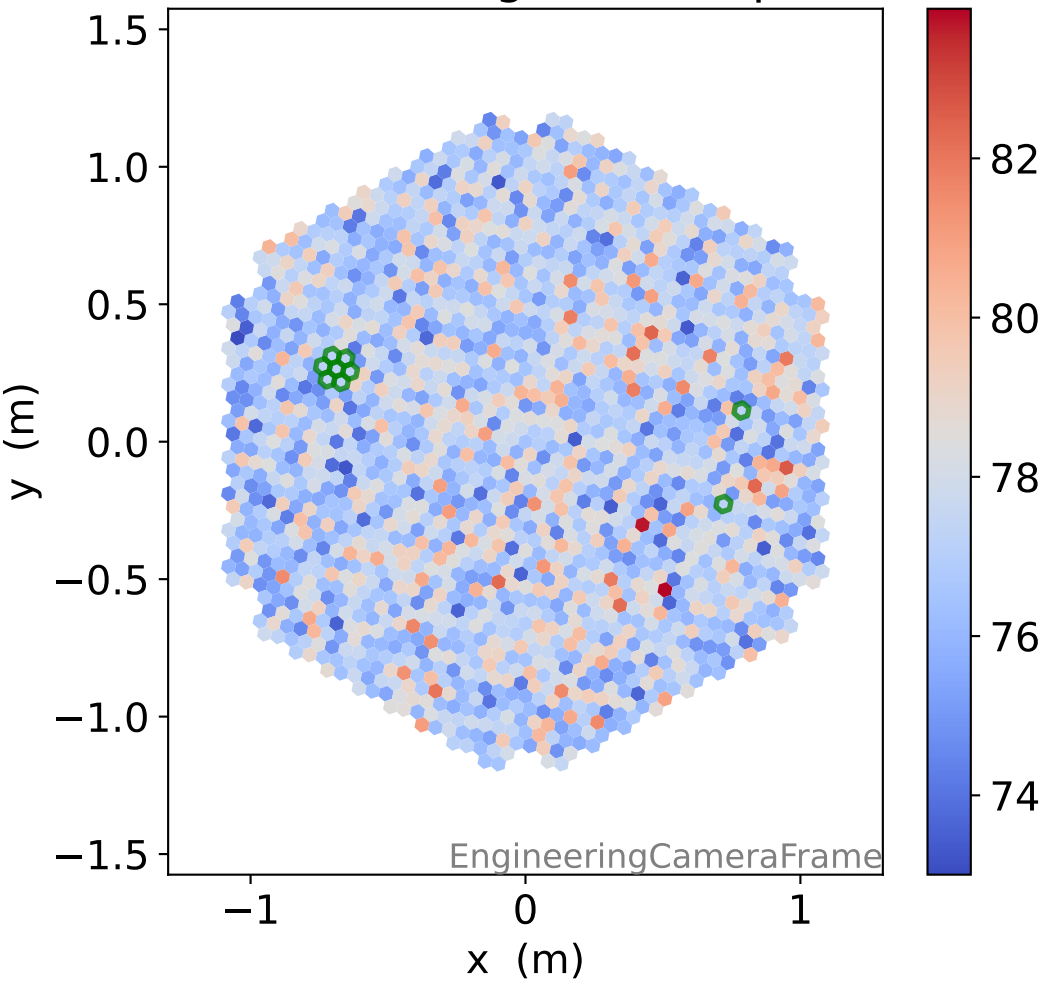

Run 7496

Run 7496

Run 7496 channel: HG

FF sample of 10000 events

pedestal sample of 10000 events

flat-fielded gain [ADC/pe]

Run 7496 channel: LG

FF sample of 10000 events

pedestal sample of 10000 events

flat-fielded gain [ADC/pe]