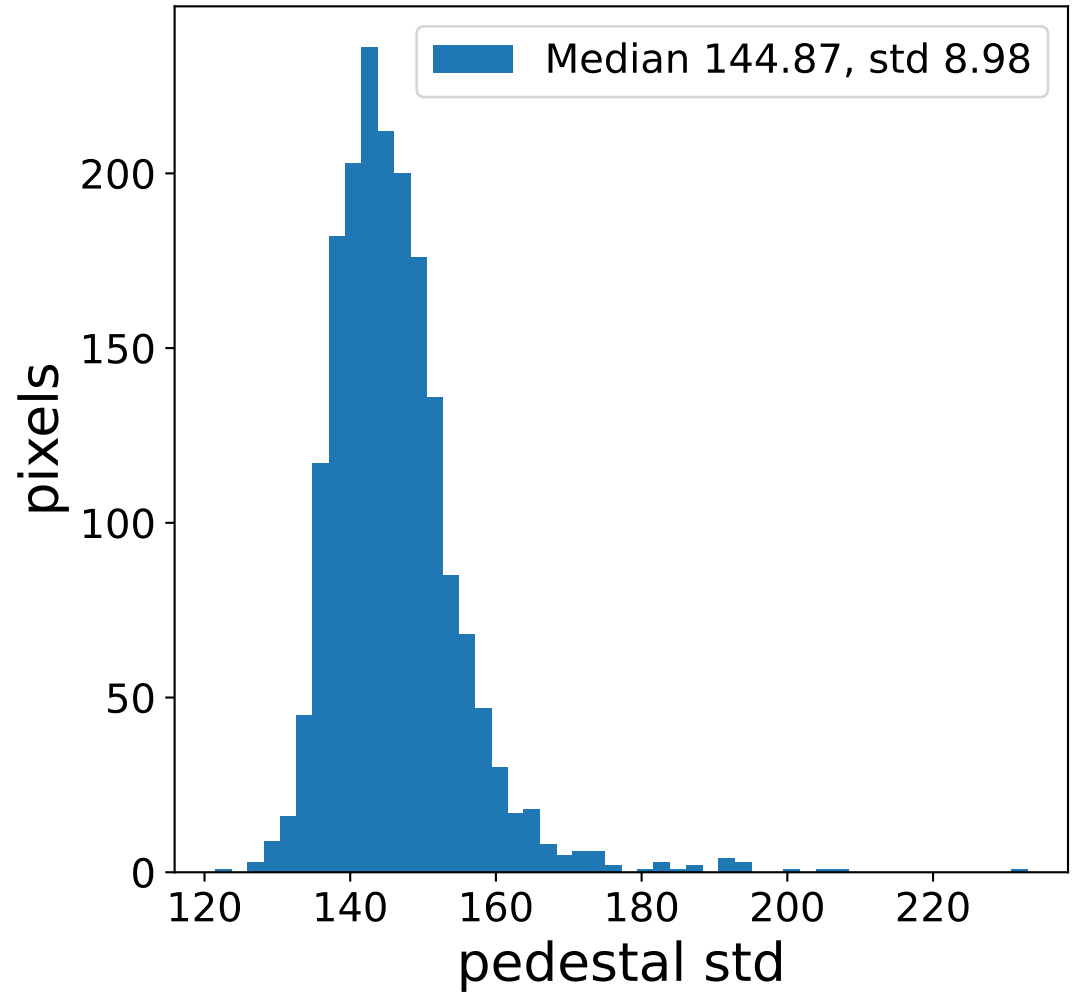

Run 7496

Run 7496

Run 7496 channel: HG

FF sample of 10000 events

pedestal sample of 10000 events

flat-fielded gain [ADC/pe]

Run 7496 channel: LG

FF sample of 10000 events

pedestal sample of 10000 events

flat-fielded gain [ADC/pe]