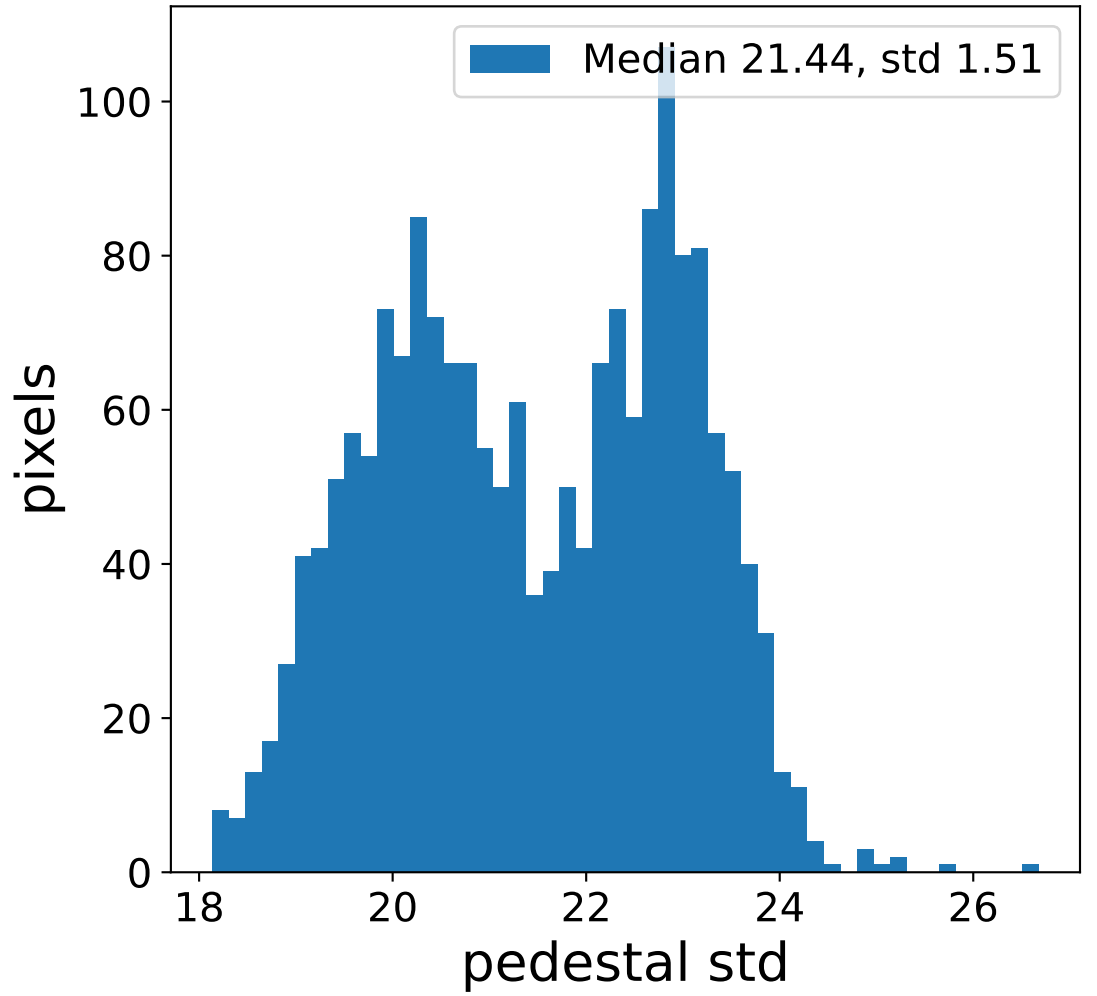

Run 7496

Run 7496

Run 7496 channel: HG

FF sample of 10000 events

pedestal sample of 10000 events

flat-fielded gain [ADC/pe]

Run 7496 channel: LG

FF sample of 10000 events

pedestal sample of 10000 events

flat-fielded gain [ADC/pe]