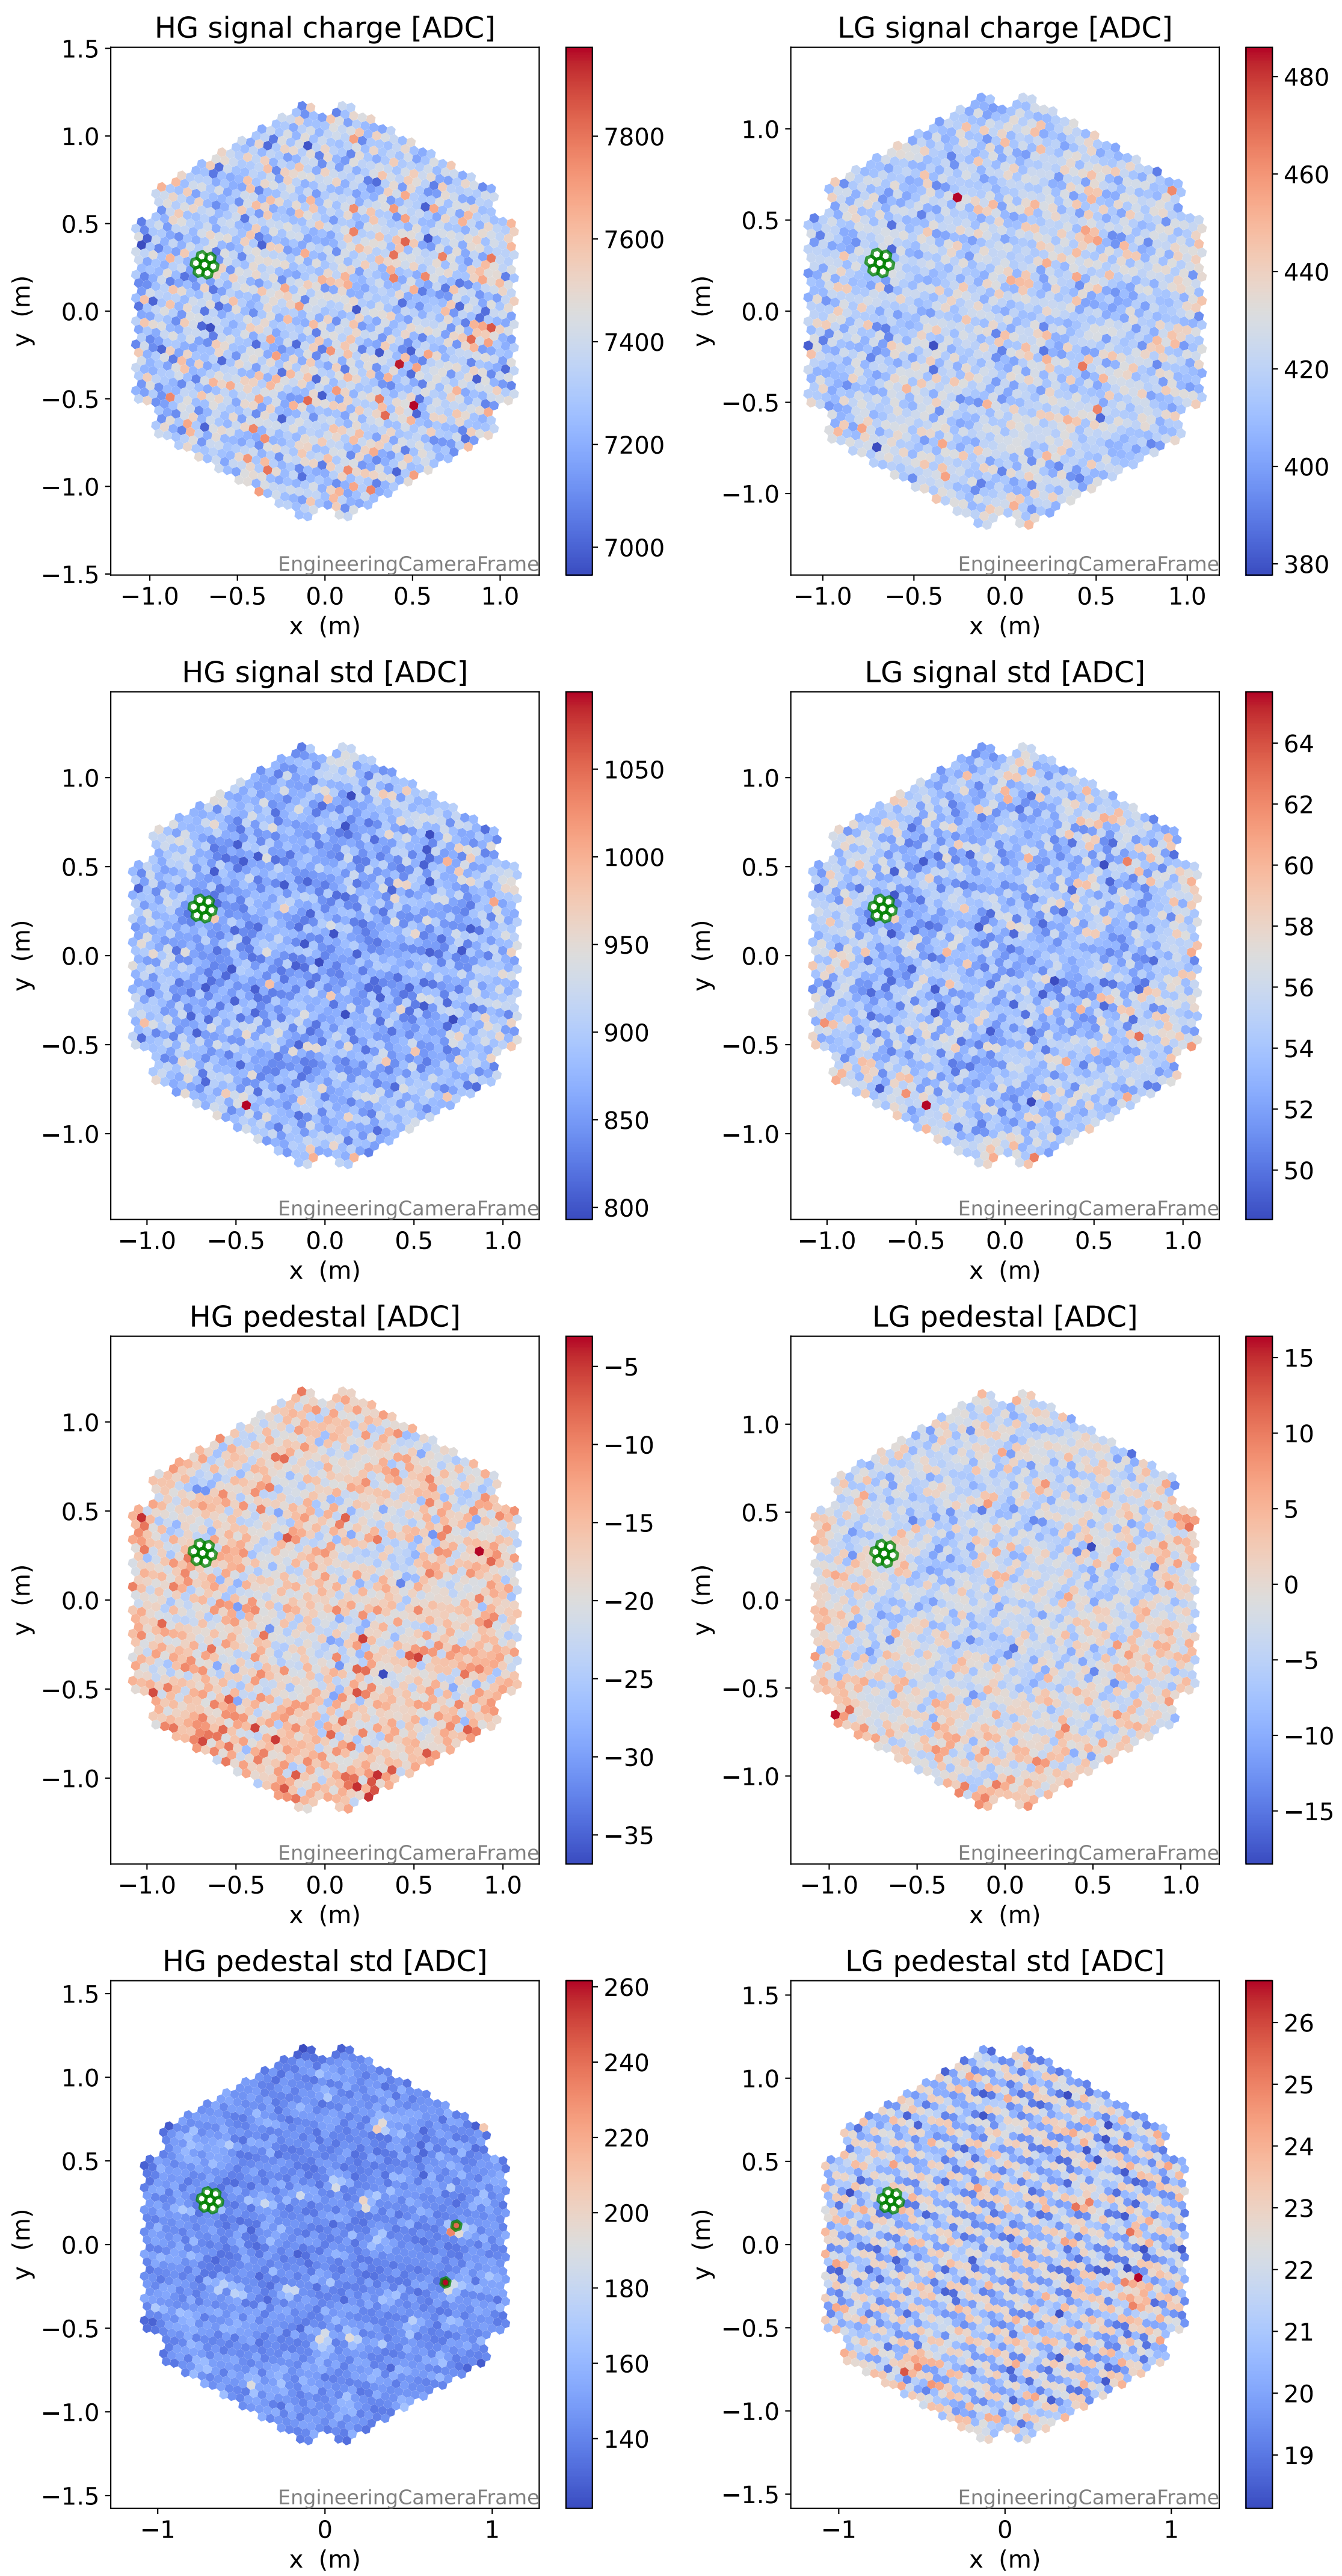

Run 7496

Run 7496

Run 7496 channel: HG

FF sample of 10000 events

pedestal sample of 10000 events

flat-fielded gain [ADC/pe]

Run 7496 channel: LG

FF sample of 10000 events

pedestal sample of 10000 events

flat-fielded gain [ADC/pe]