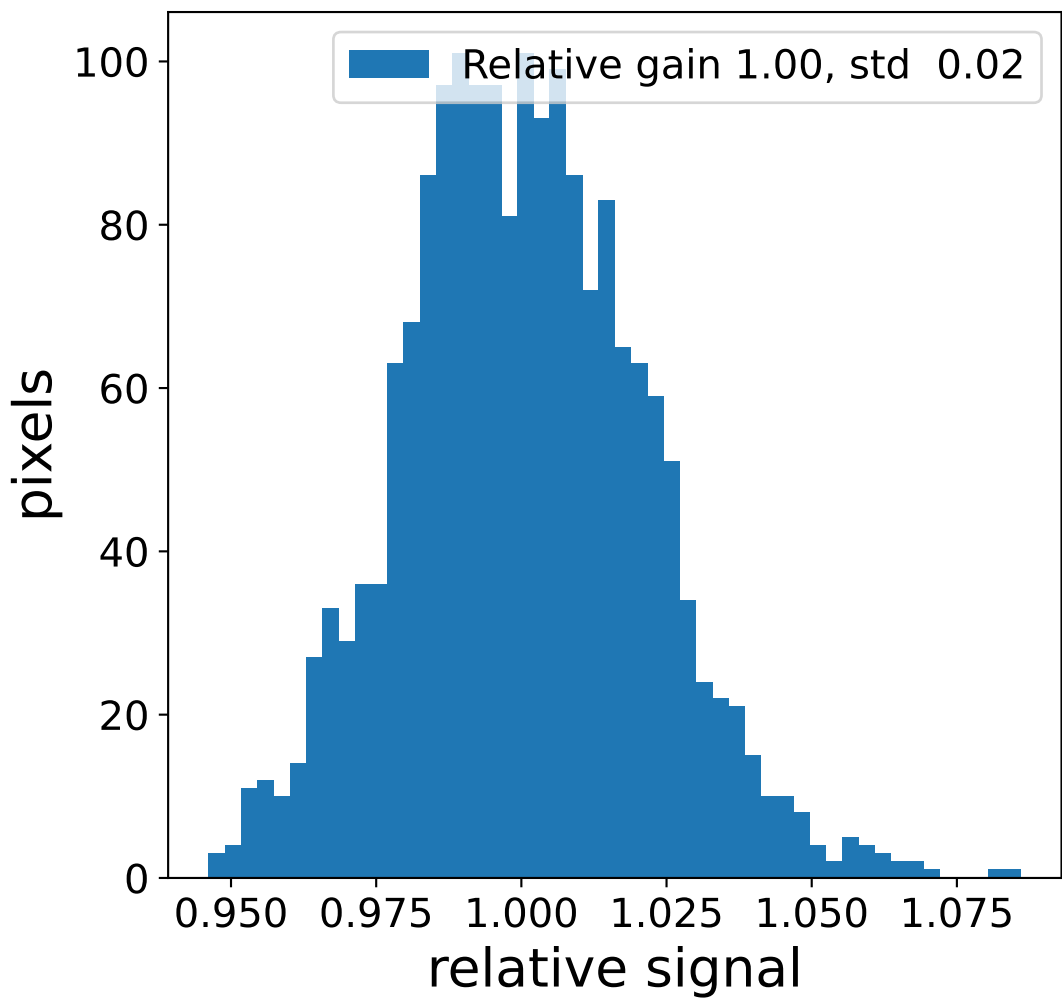

Run 7496

Run 7496

Run 7496 channel: HG

FF sample of 10000 events

pedestal sample of 10000 events

flat-fielded gain [ADC/pe]

Run 7496 channel: LG

FF sample of 10000 events

pedestal sample of 10000 events

flat-fielded gain [ADC/pe]