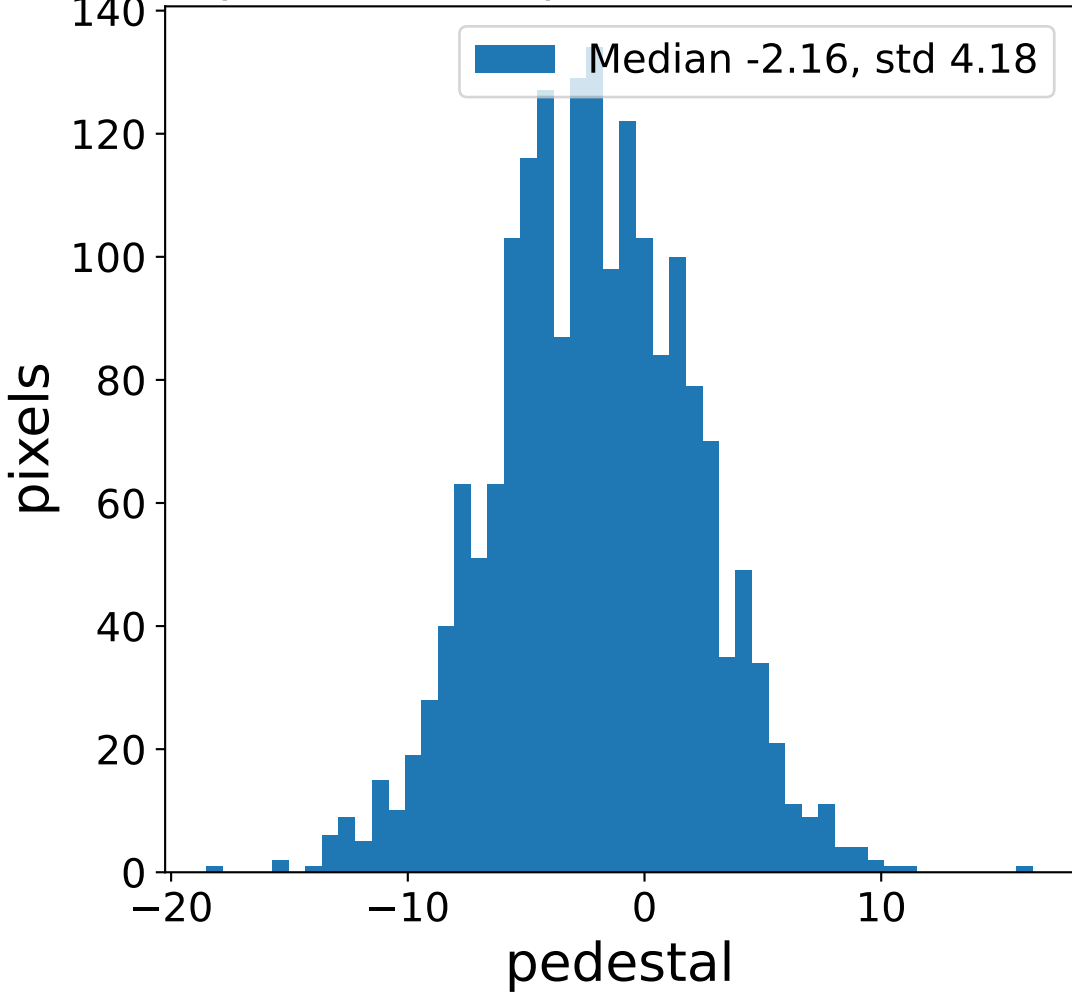

Run 7496

Run 7496

Run 7496 channel: HG

FF sample of 10000 events

pedestal sample of 10000 events

flat-fielded gain [ADC/pe]

Run 7496 channel: LG

FF sample of 10000 events

pedestal sample of 10000 events

flat-fielded gain [ADC/pe]