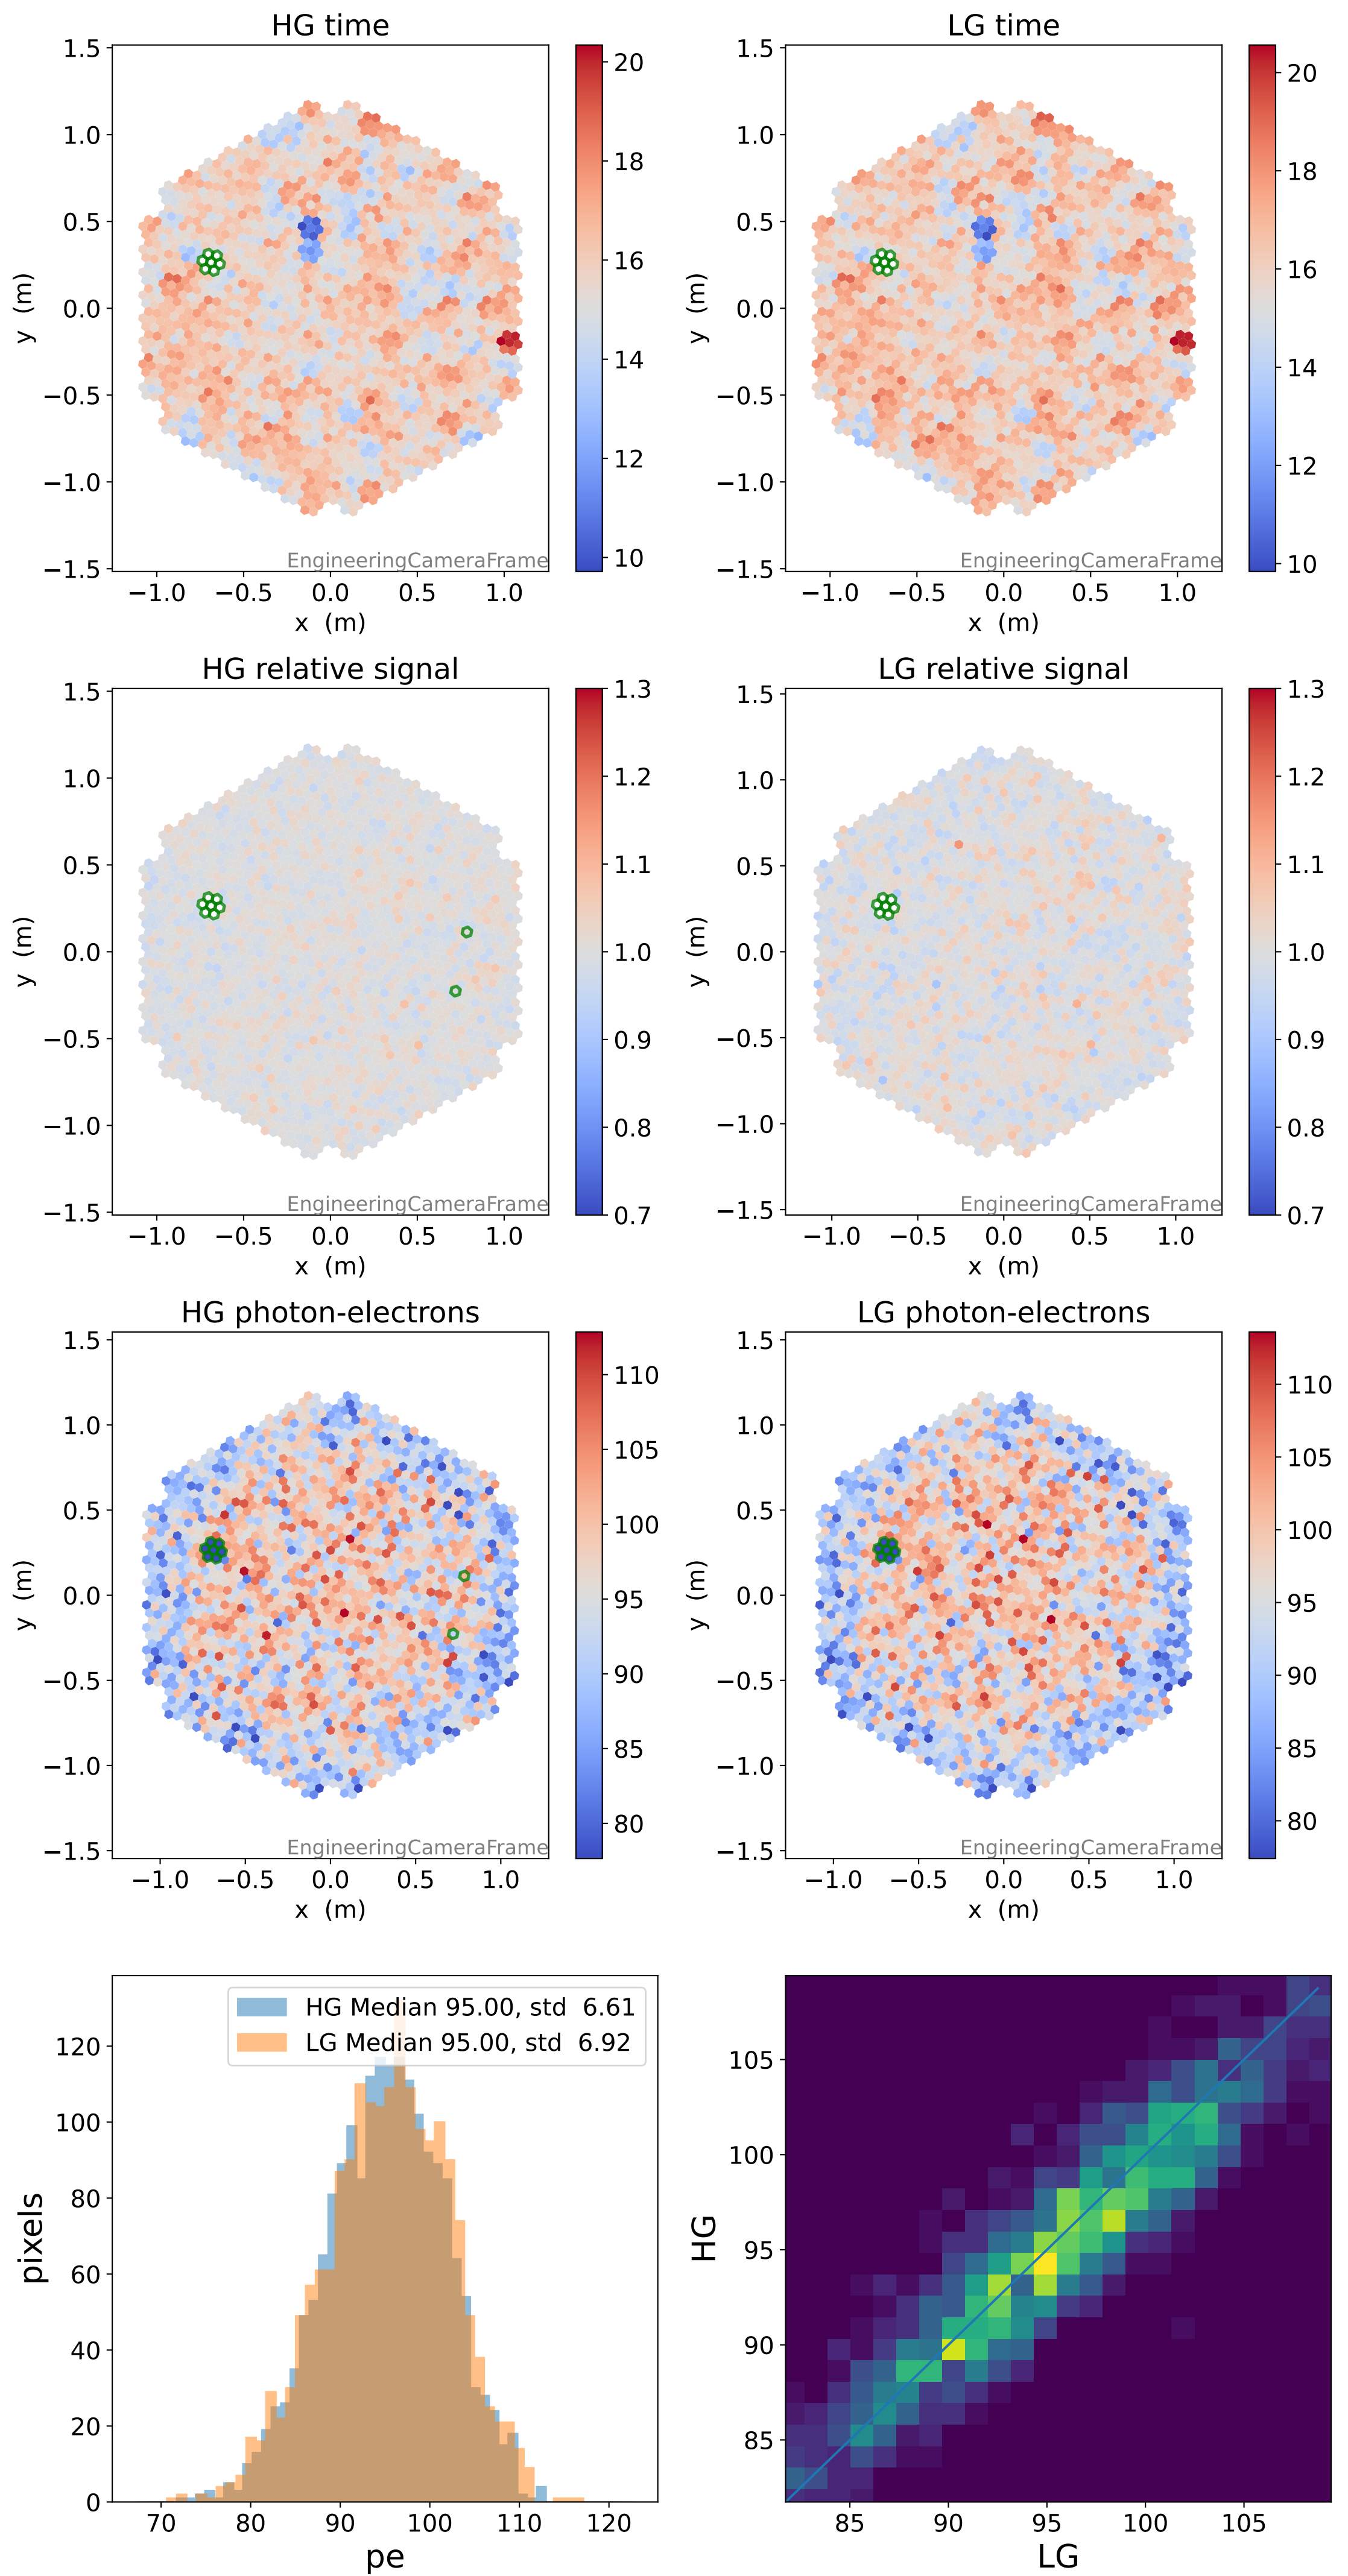

Run 7496

Run 7496

Run 7496 channel: HG

FF sample of 10000 events

pedestal sample of 10000 events

flat-fielded gain [ADC/pe]

Run 7496 channel: LG

FF sample of 10000 events

pedestal sample of 10000 events

flat-fielded gain [ADC/pe]