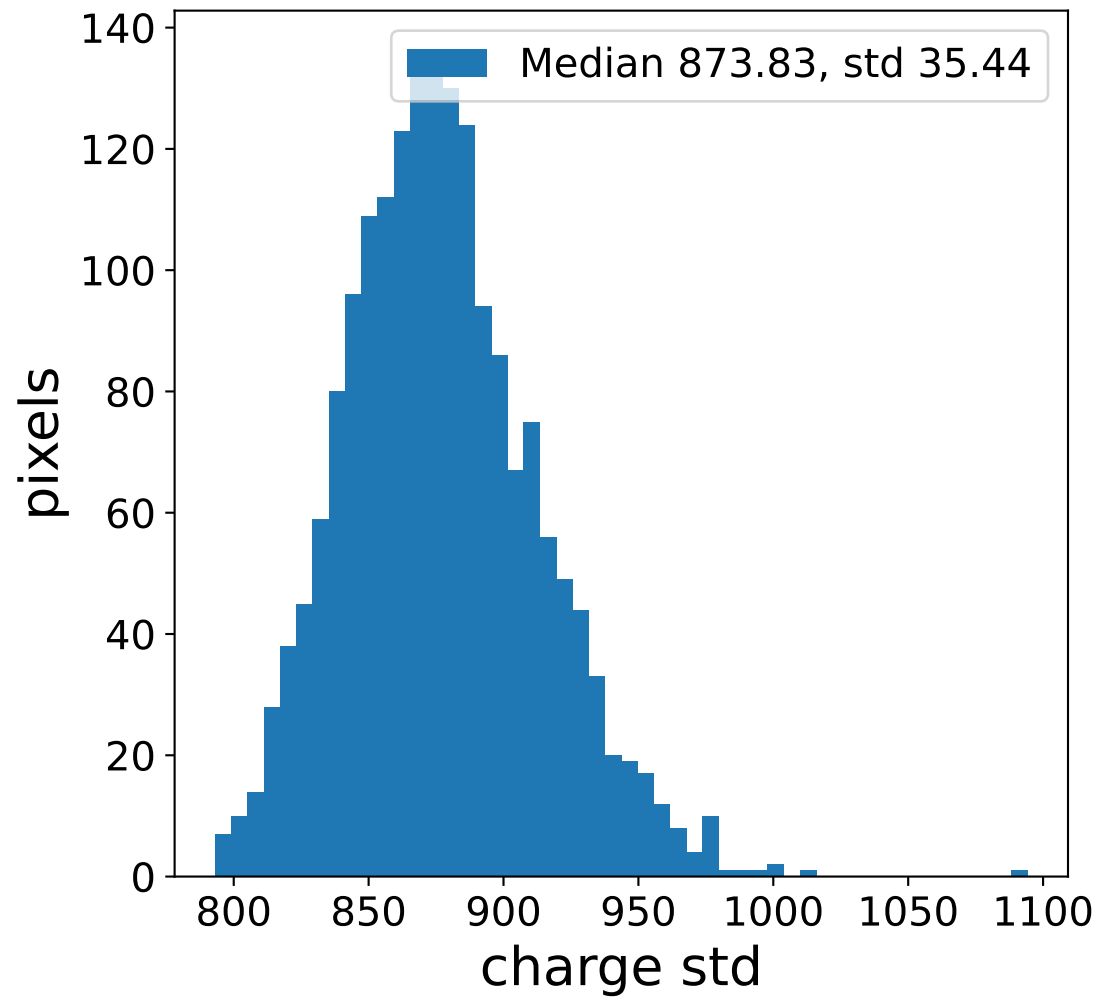

Run 7496

Run 7496

Run 7496 channel: HG

FF sample of 10000 events

pedestal sample of 10000 events

flat-fielded gain [ADC/pe]

Run 7496 channel: LG

FF sample of 10000 events

pedestal sample of 10000 events

flat-fielded gain [ADC/pe]