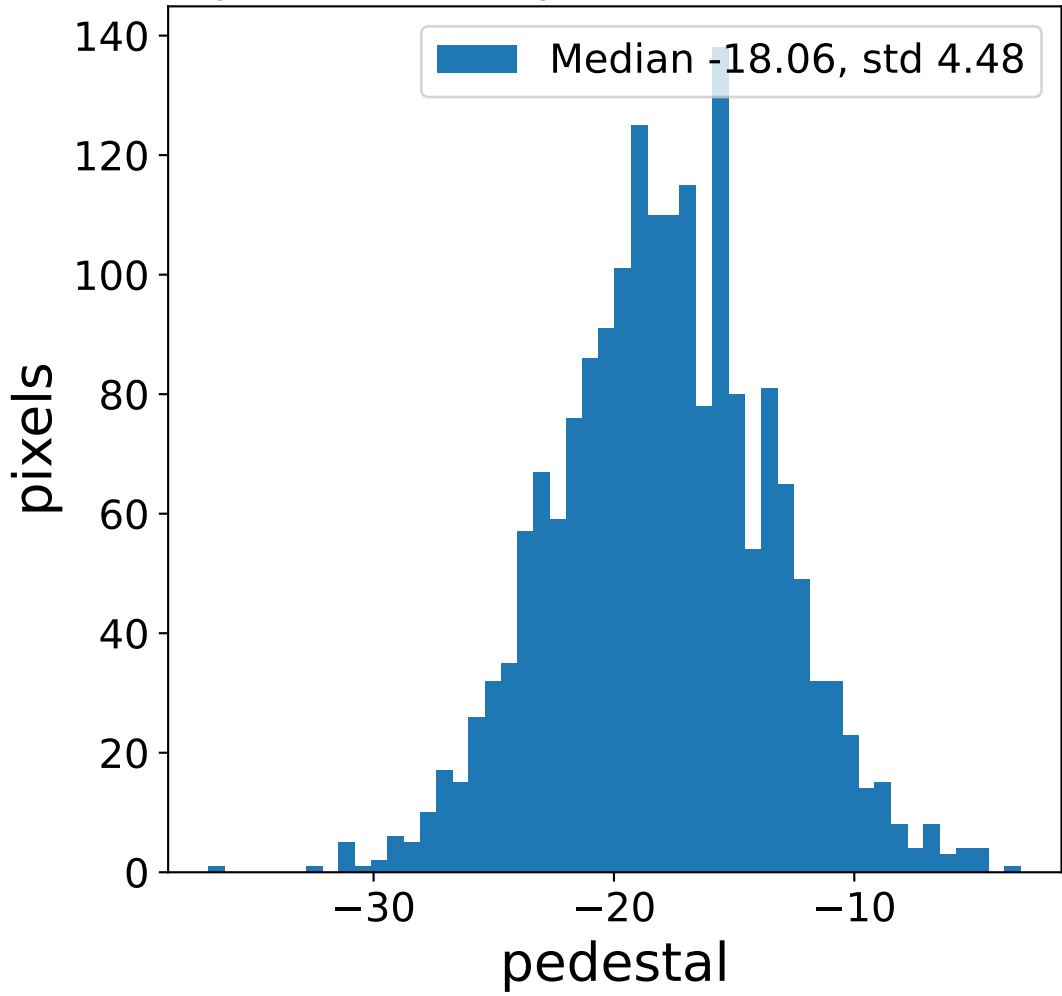

Run 7496

Run 7496

Run 7496 channel: HG

FF sample of 10000 events

pedestal sample of 10000 events

flat-fielded gain [ADC/pe]

Run 7496 channel: LG

FF sample of 10000 events

pedestal sample of 10000 events

flat-fielded gain [ADC/pe]