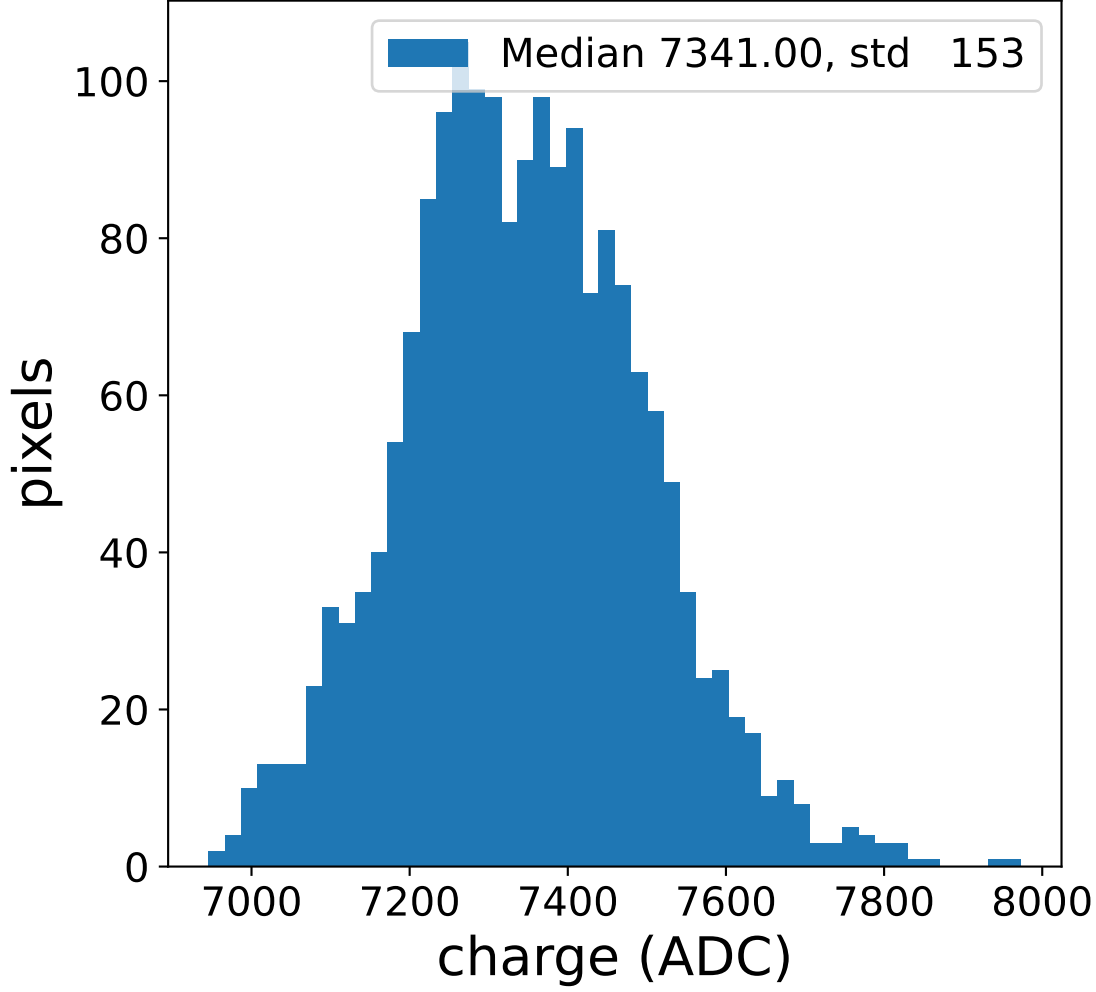

Run 7496

Run 7496

Run 7496 channel: HG

FF sample of 10000 events

pedestal sample of 10000 events

flat-fielded gain [ADC/pe]

Run 7496 channel: LG

FF sample of 10000 events

pedestal sample of 10000 events

flat-fielded gain [ADC/pe]