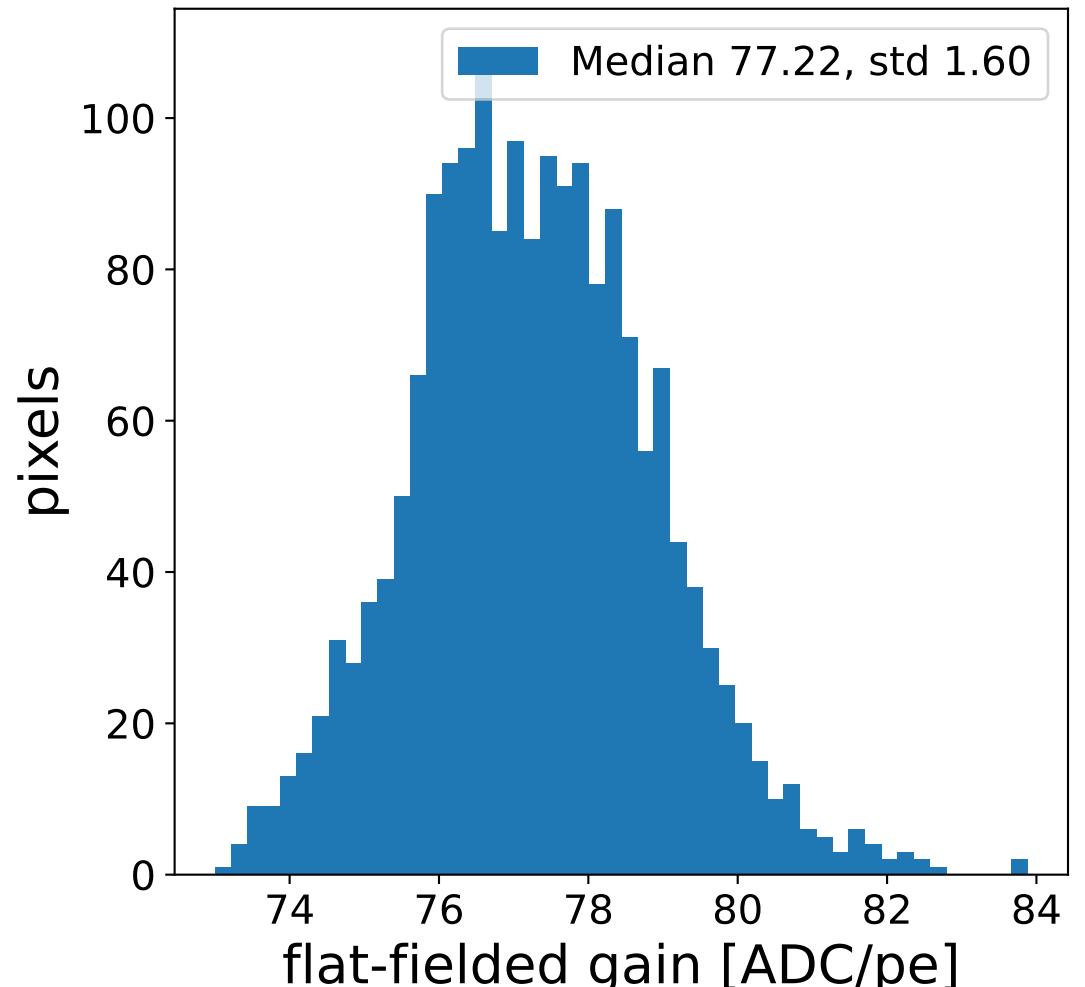

Run 7496

Run 7496

Run 7496 channel: HG

FF sample of 10000 events

pedestal sample of 10000 events

flat-fielded gain [ADC/pe]

Run 7496 channel: LG

FF sample of 10000 events

pedestal sample of 10000 events

flat-fielded gain [ADC/pe]