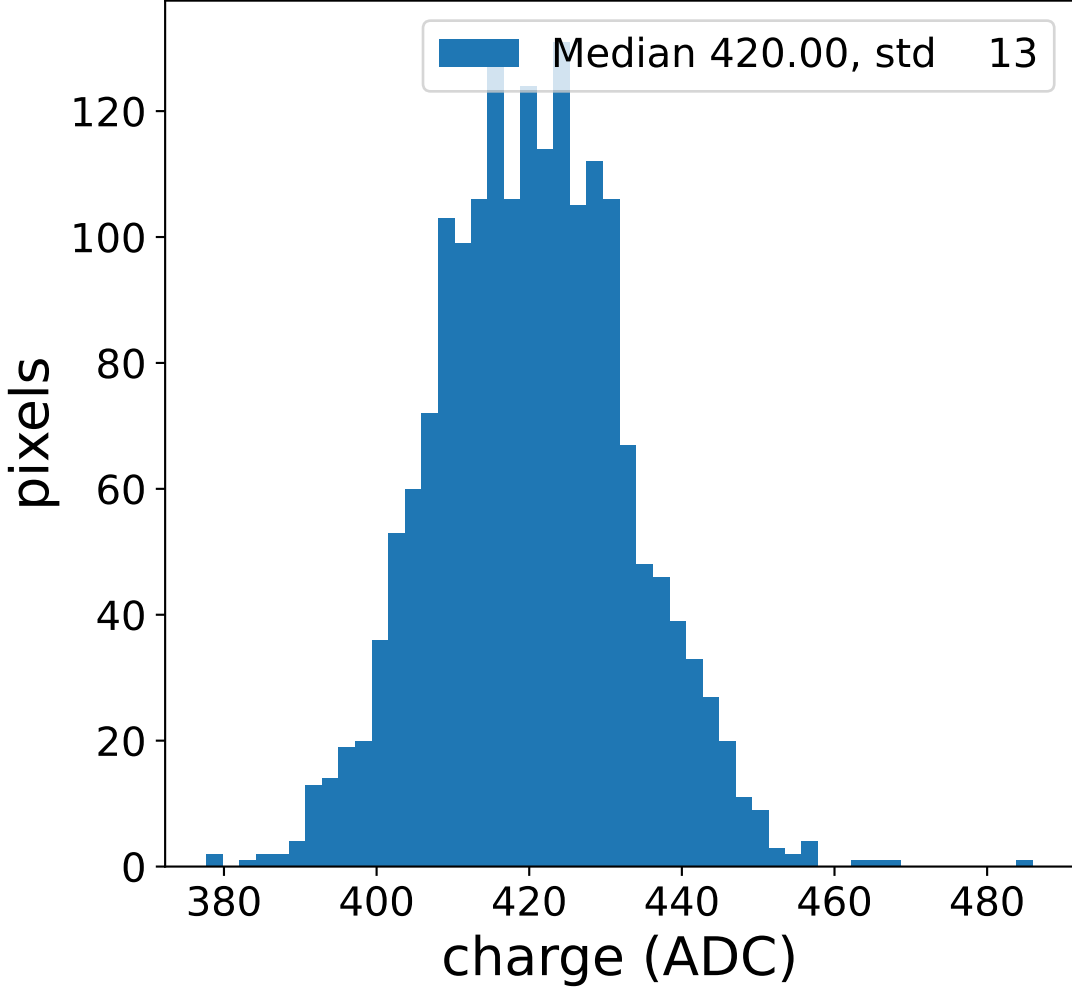

Run 7496

Run 7496

Run 7496 channel: HG

FF sample of 10000 events

pedestal sample of 10000 events

flat-fielded gain [ADC/pe]

Run 7496 channel: LG

FF sample of 10000 events

pedestal sample of 10000 events

flat-fielded gain [ADC/pe]