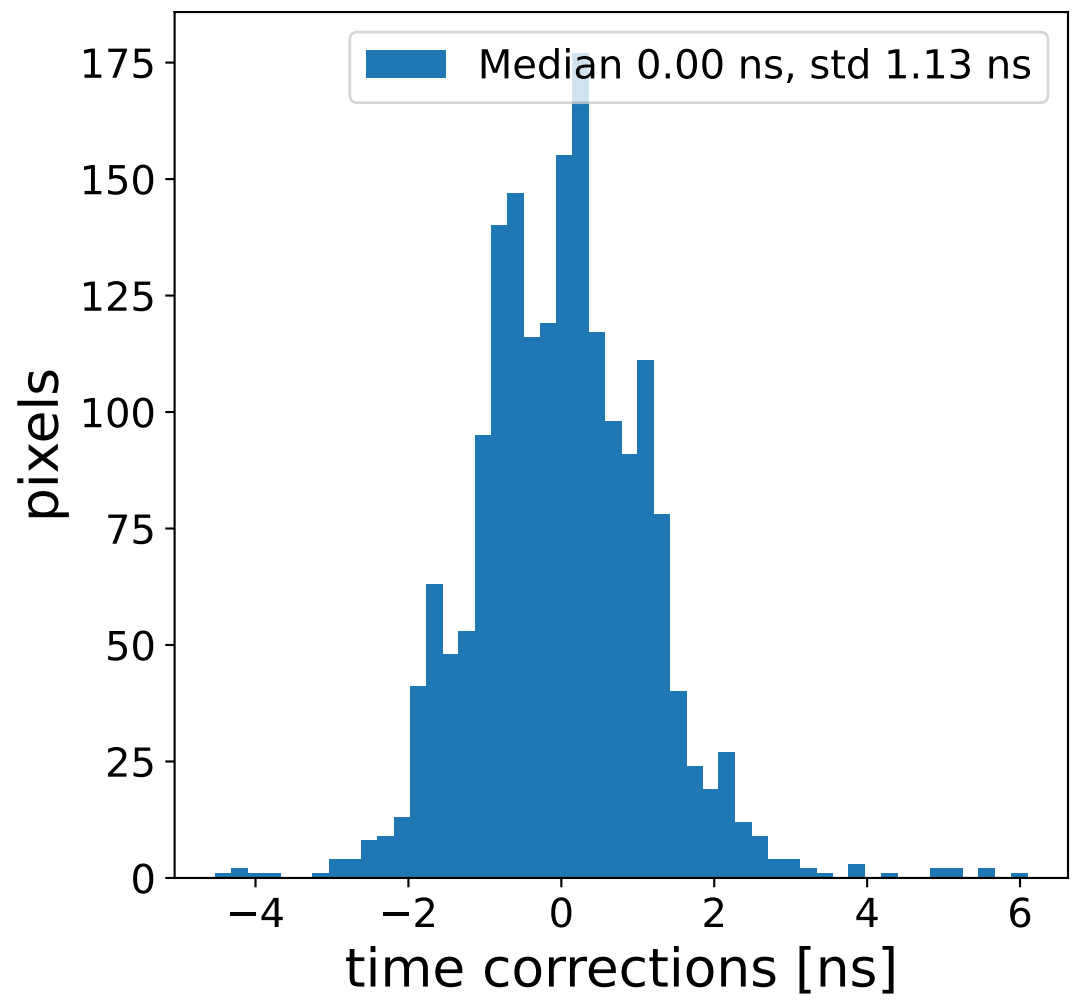

Run 7496

Run 7496

Run 7496 channel: HG

FF sample of 10000 events

pedestal sample of 10000 events

flat-fielded gain [ADC/pe]

Run 7496 channel: LG

FF sample of 10000 events

pedestal sample of 10000 events

flat-fielded gain [ADC/pe]