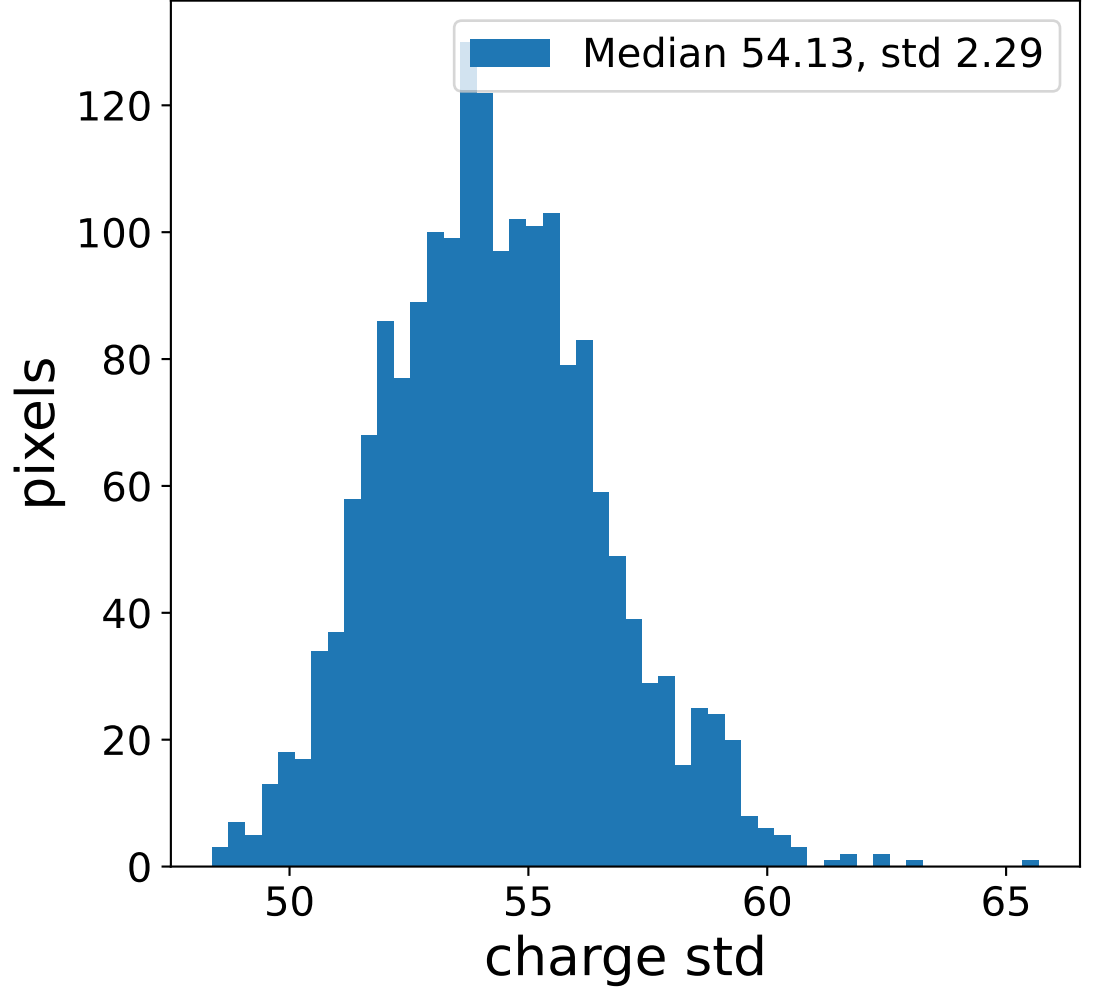

Run 7496

Run 7496

Run 7496 channel: HG

FF sample of 10000 events

pedestal sample of 10000 events

flat-fielded gain [ADC/pe]

Run 7496 channel: LG

FF sample of 10000 events

pedestal sample of 10000 events

flat-fielded gain [ADC/pe]