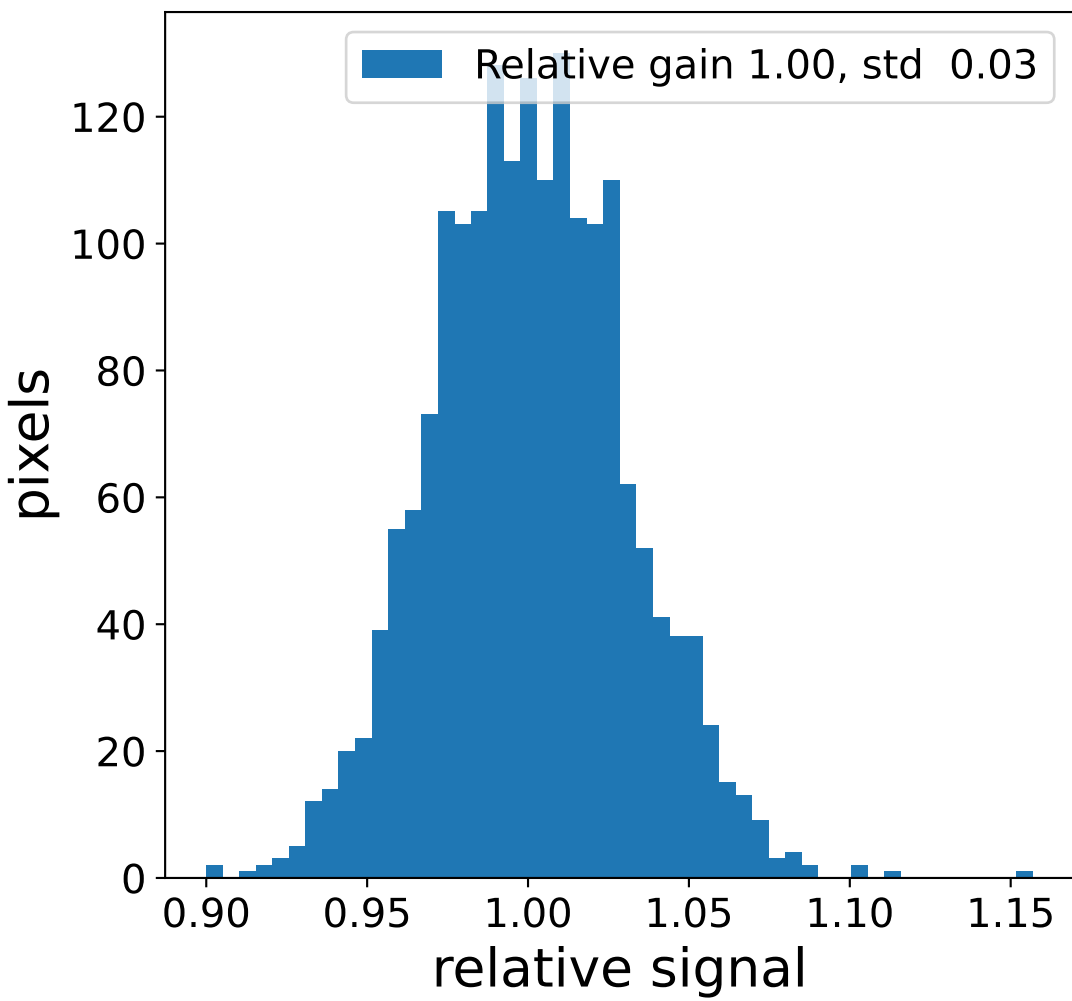

Run 7496

Run 7496

Run 7496 channel: HG

FF sample of 10000 events

pedestal sample of 10000 events

flat-fielded gain [ADC/pe]

Run 7496 channel: LG

FF sample of 10000 events

pedestal sample of 10000 events

flat-fielded gain [ADC/pe]