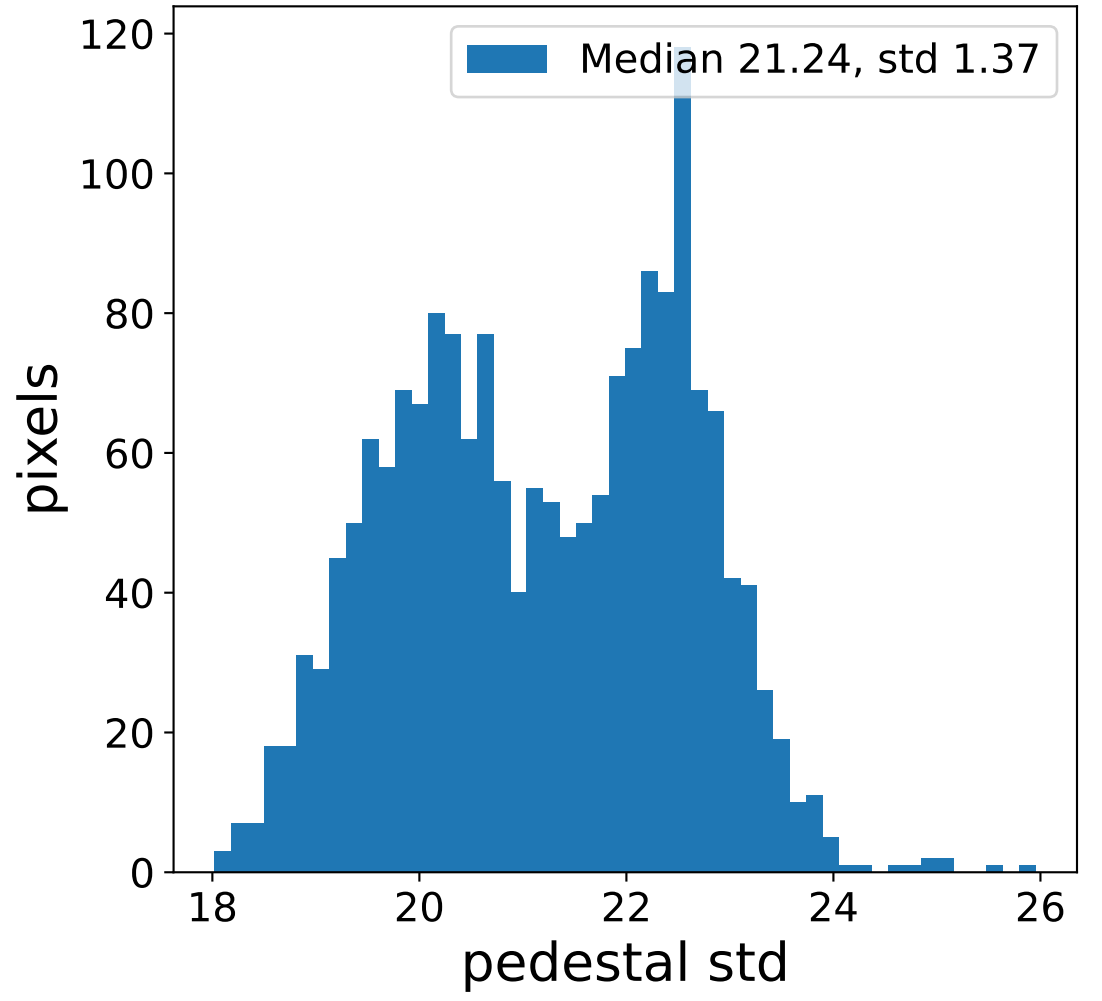

Run 7496

Run 7496

Run 7496 channel: HG

FF sample of 10000 events

pedestal sample of 10000 events

flat-fielded gain [ADC/pe]

Run 7496 channel: LG

FF sample of 10000 events

pedestal sample of 10000 events

flat-fielded gain [ADC/pe]