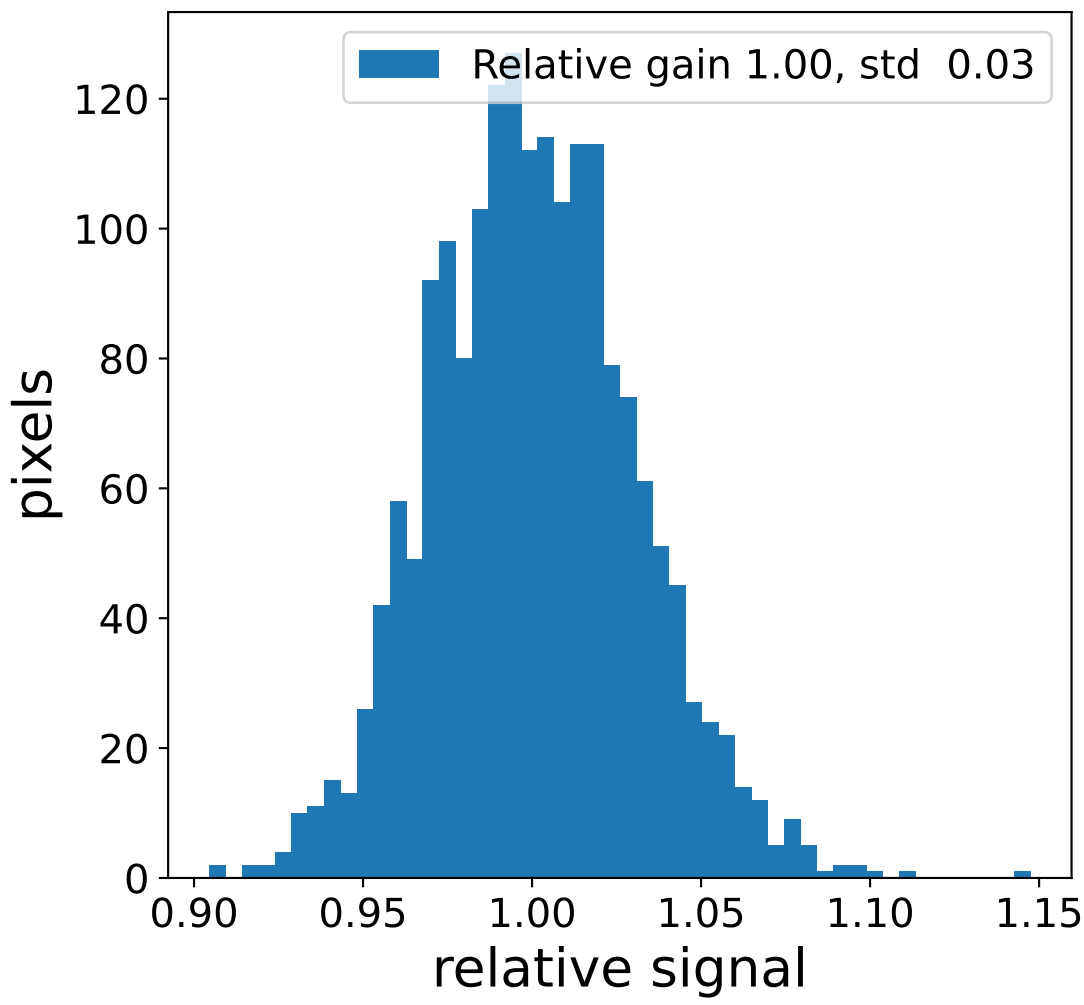

Run 7496

Run 7496

Run 7496 channel: HG

FF sample of 10000 events

pedestal sample of 10000 events

flat-fielded gain [ADC/pe]

Run 7496 channel: LG

FF sample of 10000 events

pedestal sample of 10000 events

flat-fielded gain [ADC/pe]