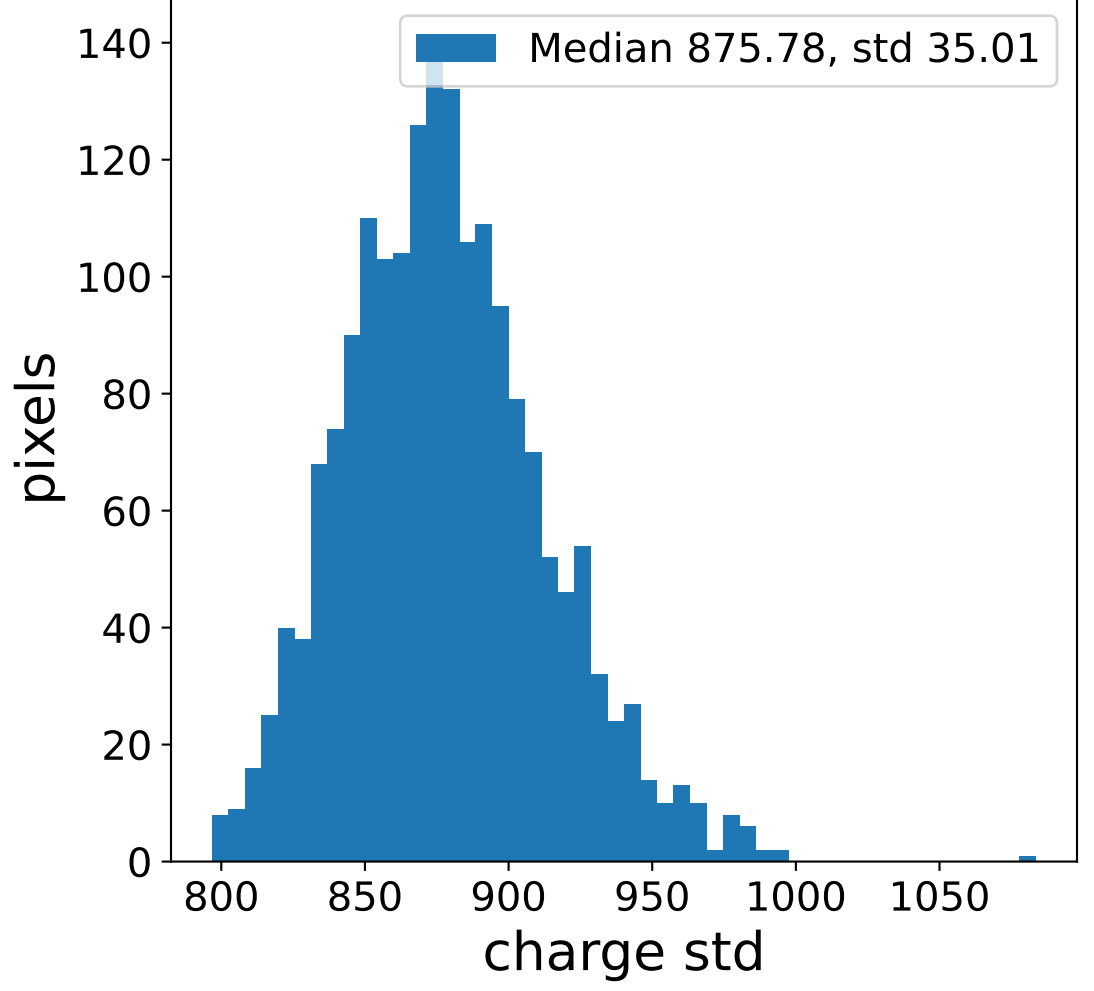

Run 7496

Run 7496

Run 7496 channel: HG

FF sample of 10000 events

pedestal sample of 10000 events

flat-fielded gain [ADC/pe]

Run 7496 channel: LG

FF sample of 10000 events

pedestal sample of 10000 events

flat-fielded gain [ADC/pe]