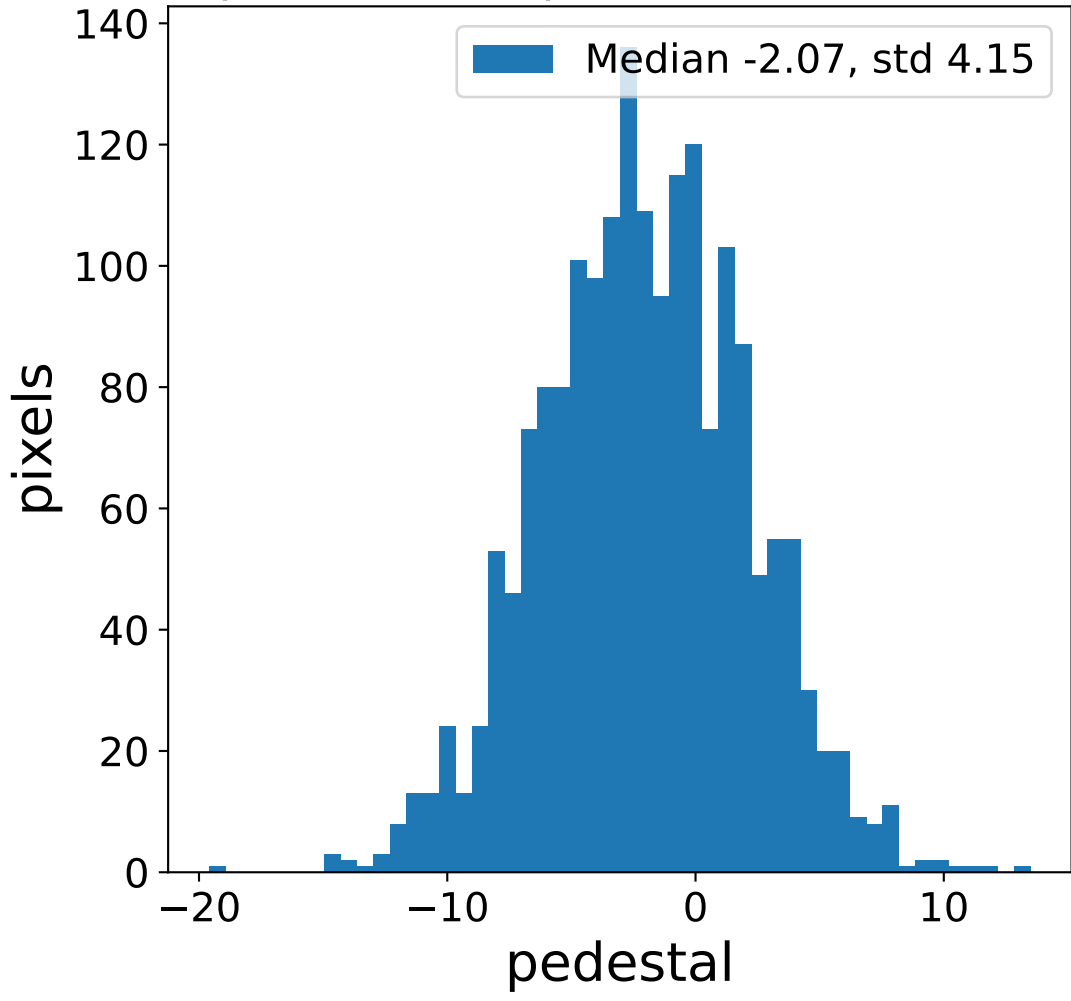

Run 7496

Run 7496

Run 7496 channel: HG

FF sample of 10000 events

pedestal sample of 10000 events

flat-fielded gain [ADC/pe]

Run 7496 channel: LG

FF sample of 10000 events

pedestal sample of 10000 events

flat-fielded gain [ADC/pe]