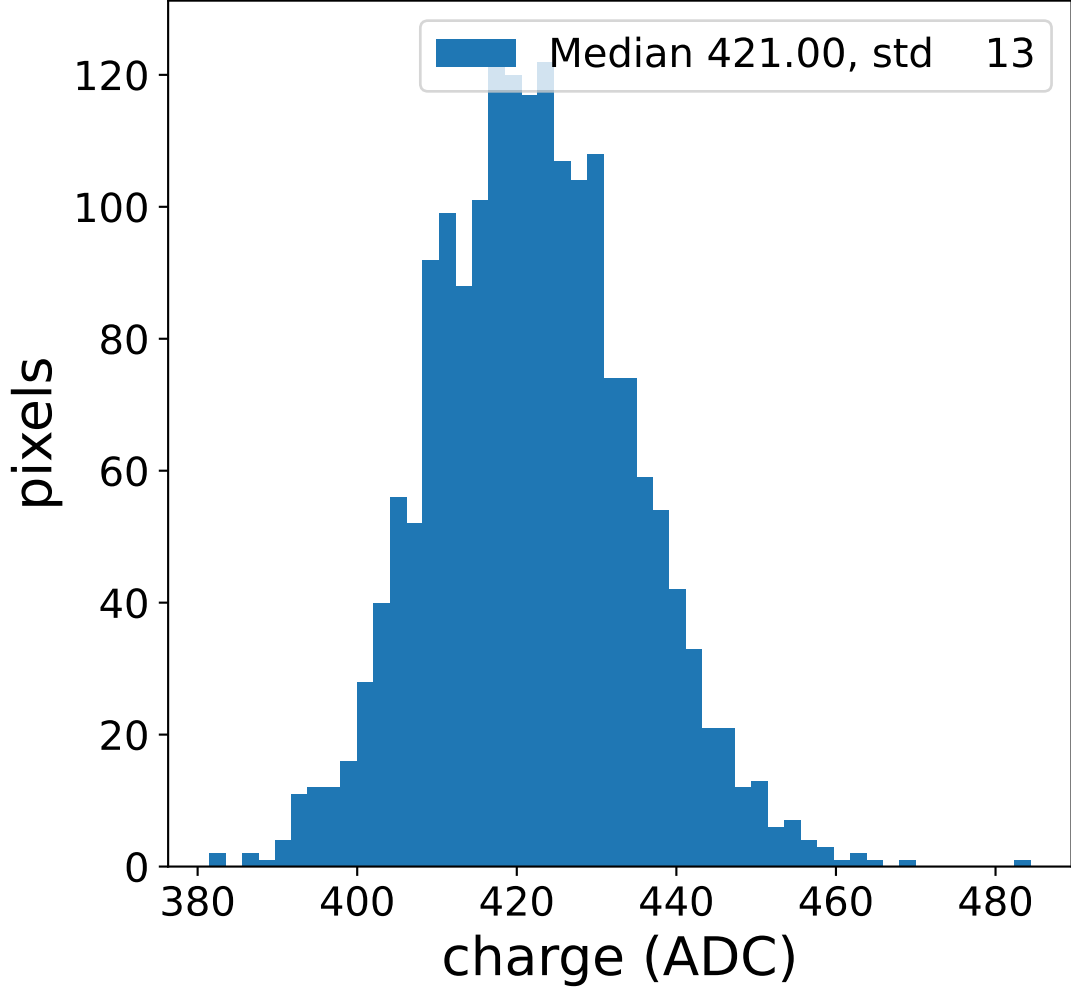

Run 7496

Run 7496

Run 7496 channel: HG

FF sample of 10000 events

pedestal sample of 10000 events

flat-fielded gain [ADC/pe]

Run 7496 channel: LG

FF sample of 10000 events

pedestal sample of 10000 events

flat-fielded gain [ADC/pe]