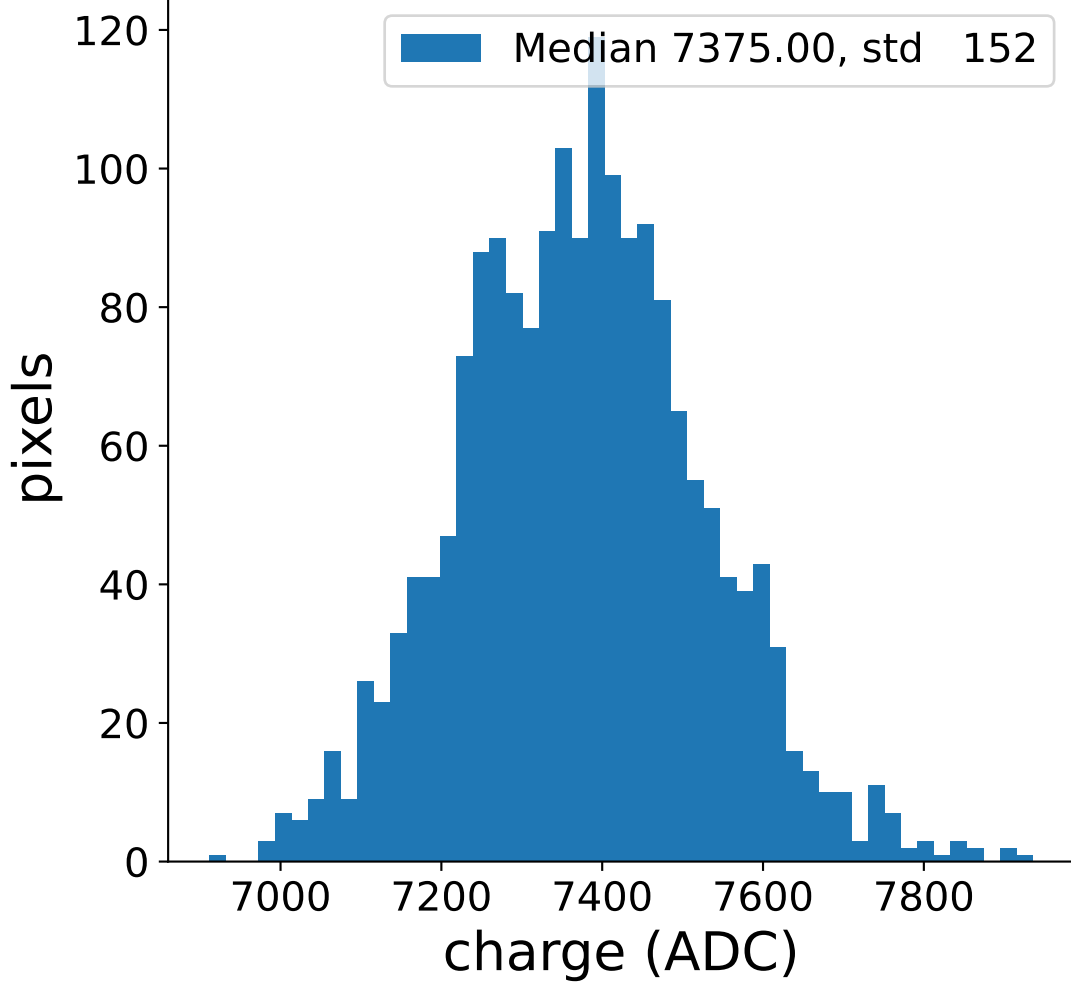

Run 7496

Run 7496

Run 7496 channel: HG

FF sample of 10000 events

pedestal sample of 10000 events

flat-fielded gain [ADC/pe]

Run 7496 channel: LG

FF sample of 10000 events

pedestal sample of 10000 events

flat-fielded gain [ADC/pe]