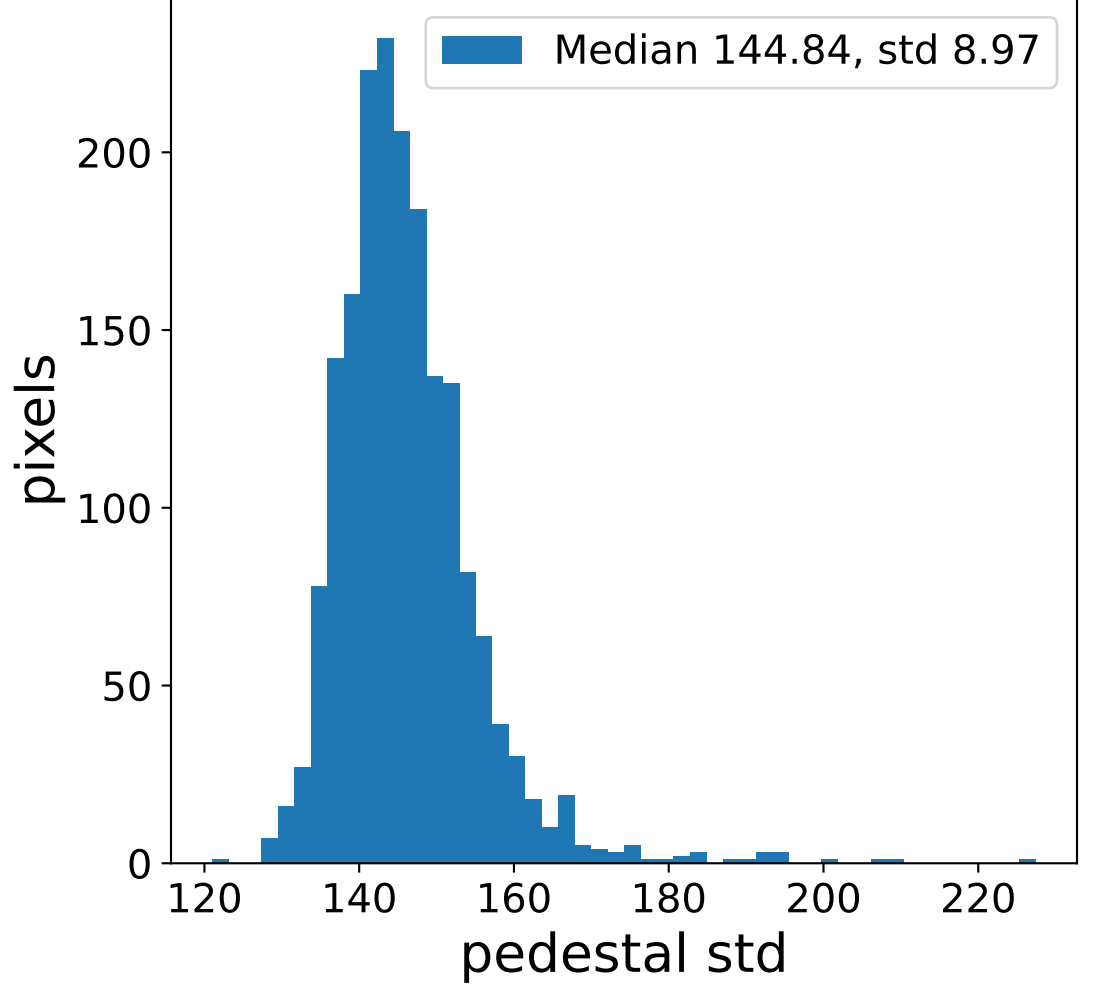

Run 7496

Run 7496

Run 7496 channel: HG

FF sample of 10000 events

pedestal sample of 10000 events

flat-fielded gain [ADC/pe]

Run 7496 channel: LG

FF sample of 10000 events

pedestal sample of 10000 events

flat-fielded gain [ADC/pe]