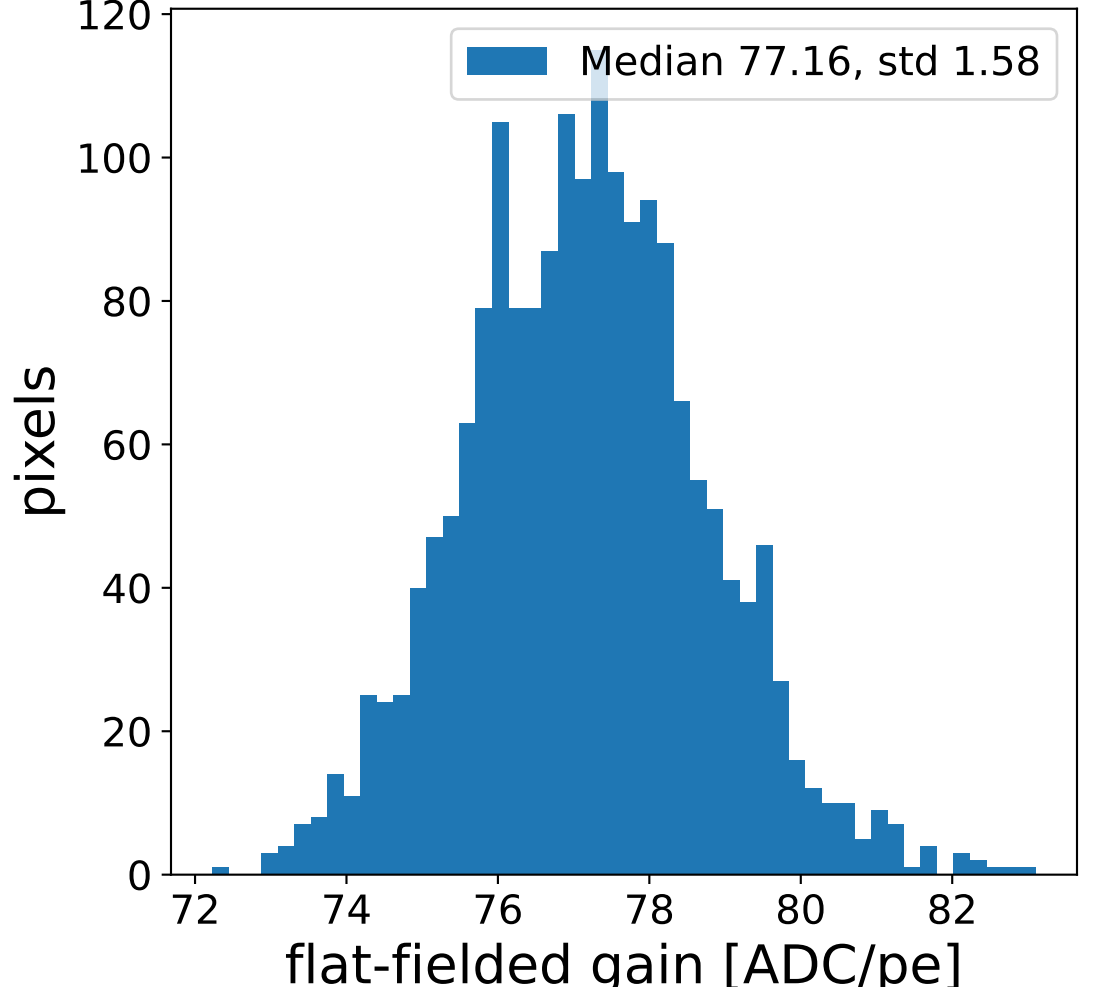

Run 7496

Run 7496

Run 7496 channel: HG

FF sample of 10000 events

pedestal sample of 10000 events

flat-fielded gain [ADC/pe]

Run 7496 channel: LG

FF sample of 10000 events

pedestal sample of 10000 events

flat-fielded gain [ADC/pe]