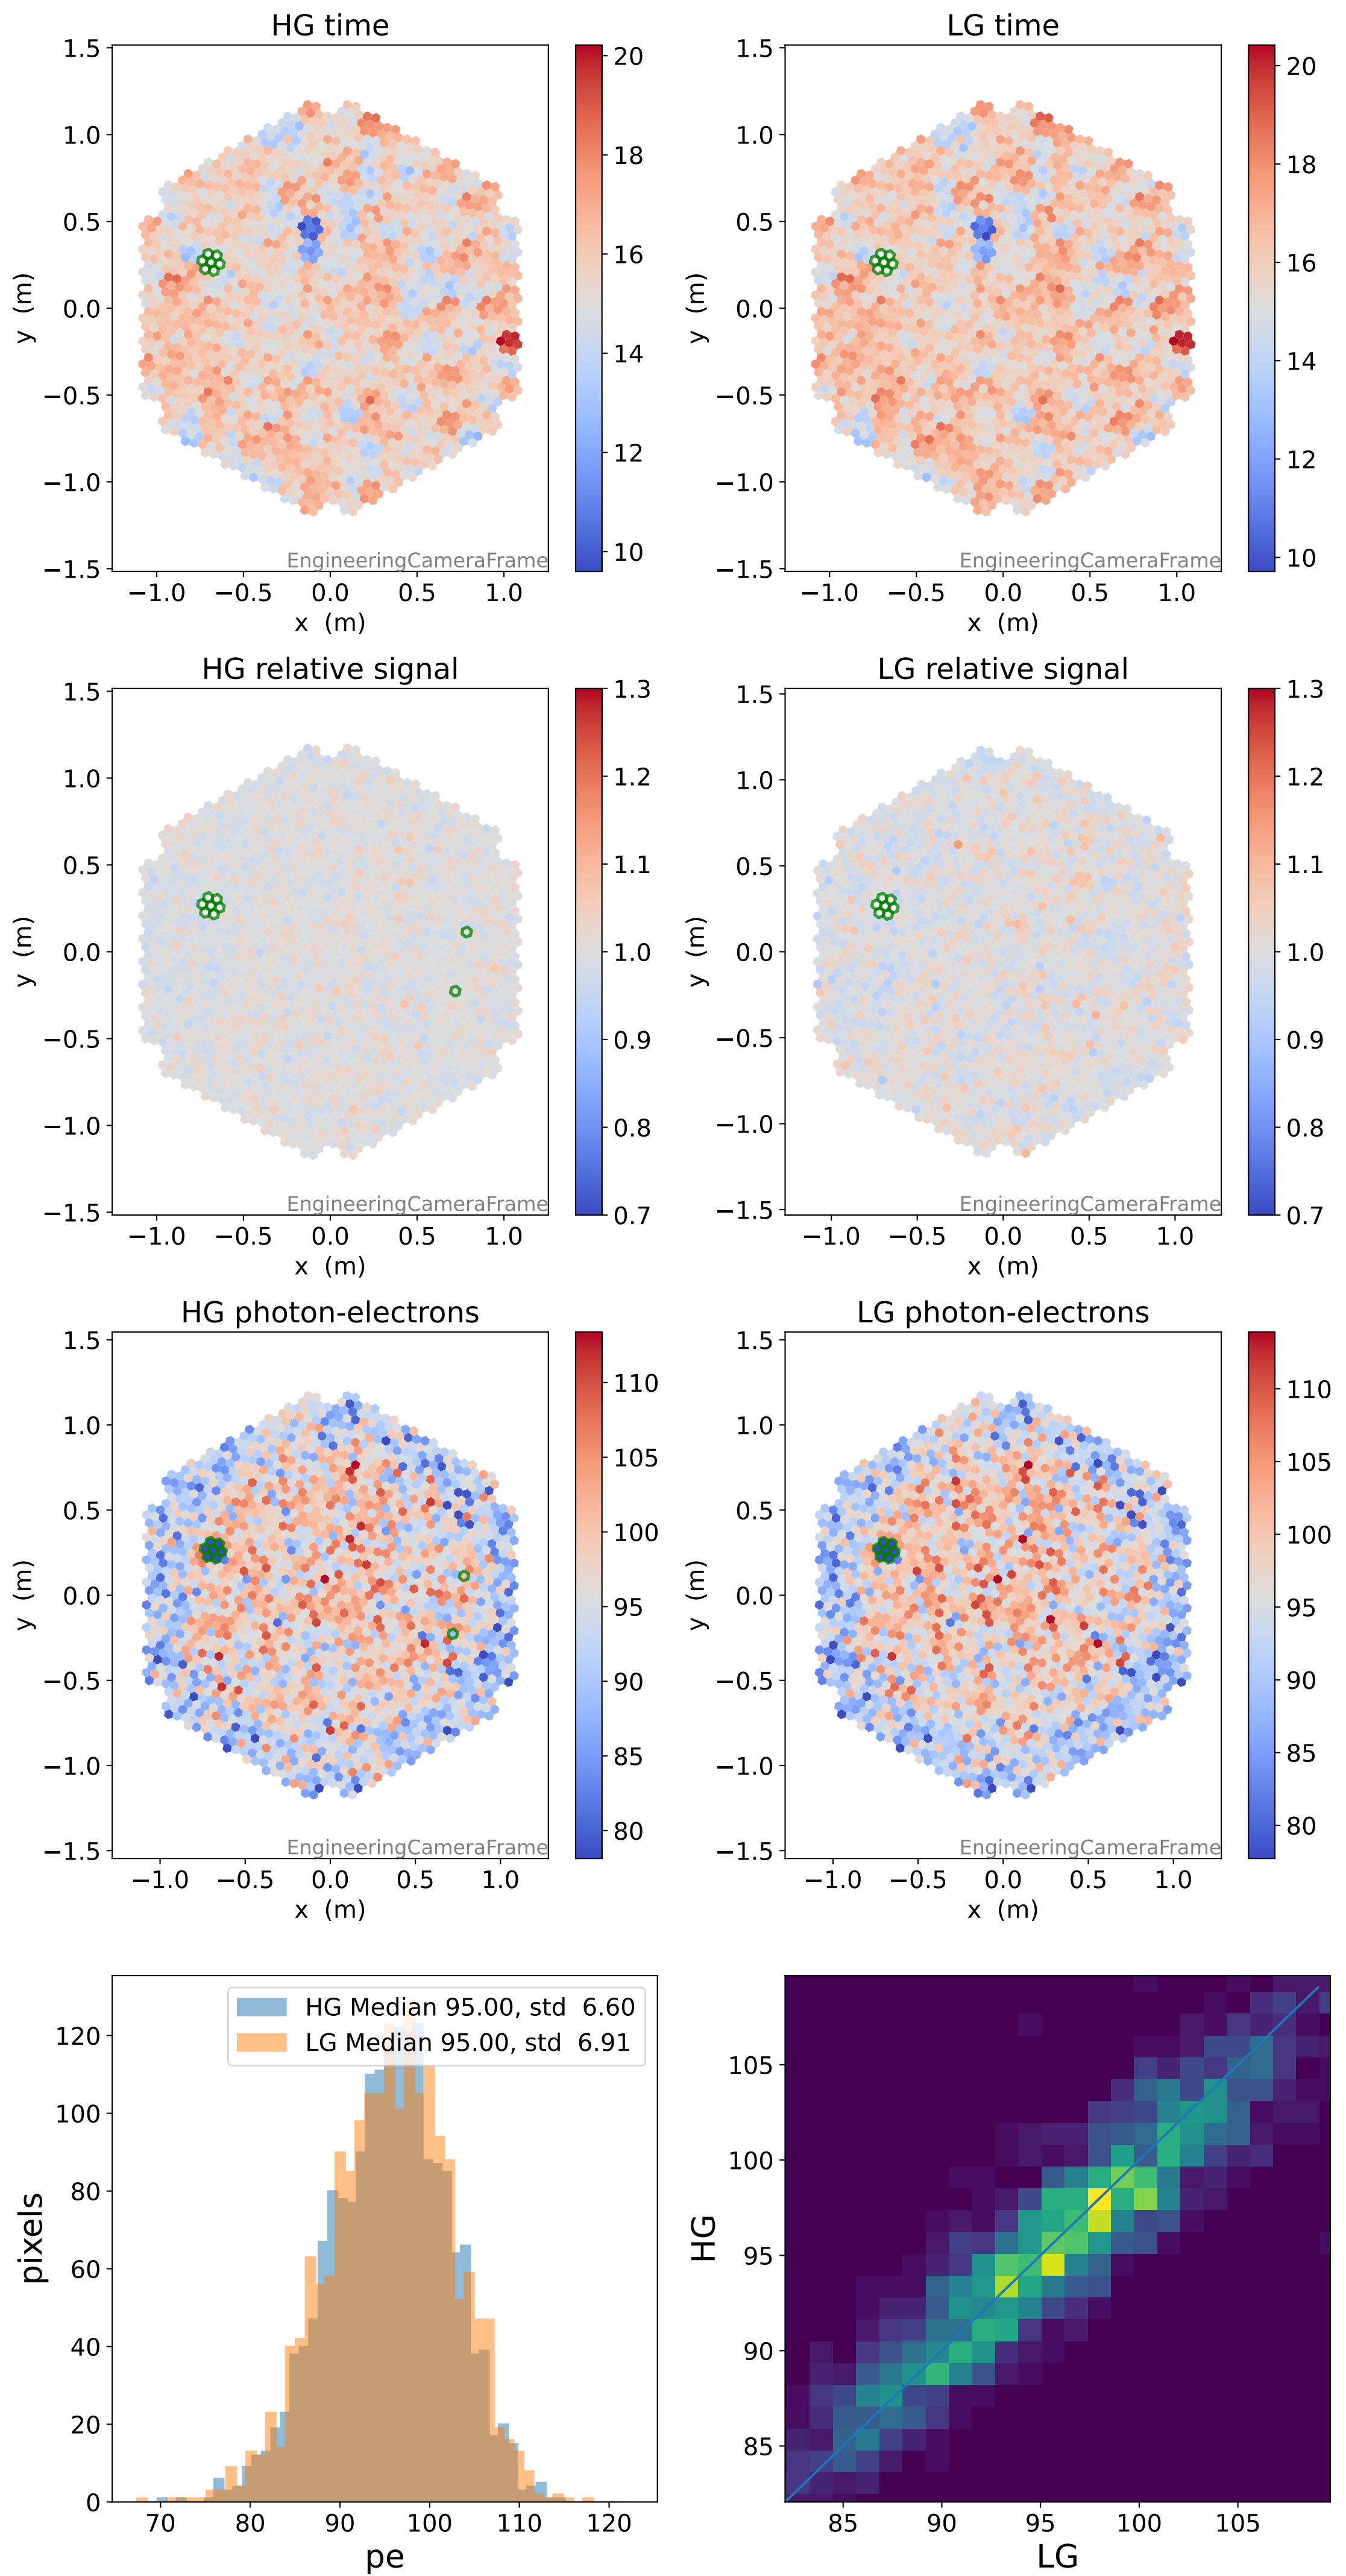

Run 7496

Run 7496

Run 7496 channel: HG

FF sample of 10000 events

pedestal sample of 10000 events

flat-fielded gain [ADC/pe]

Run 7496 channel: LG

FF sample of 10000 events

pedestal sample of 10000 events

flat-fielded gain [ADC/pe]