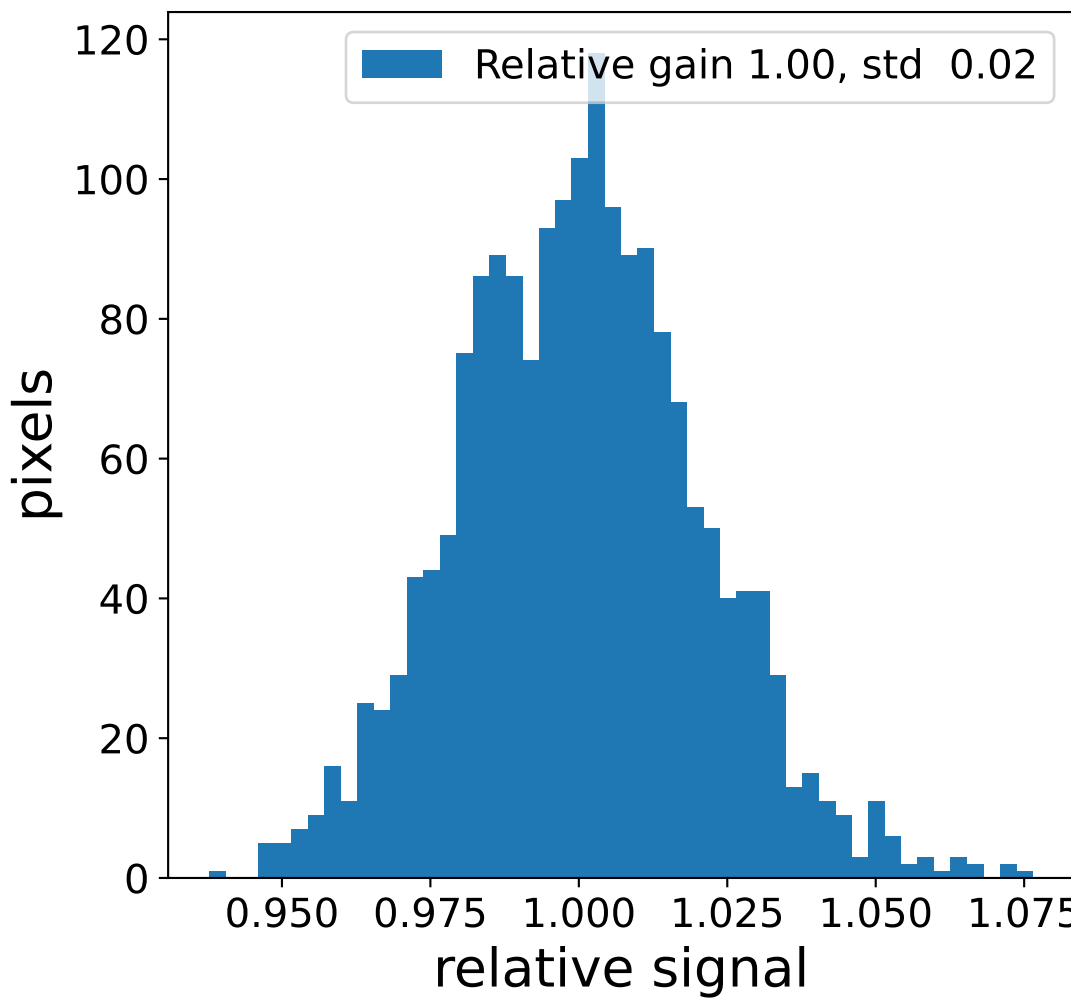

Run 7496

Run 7496

Run 7496 channel: HG

FF sample of 10000 events

pedestal sample of 10000 events

flat-fielded gain [ADC/pe]

Run 7496 channel: LG

FF sample of 10000 events

pedestal sample of 10000 events

flat-fielded gain [ADC/pe]