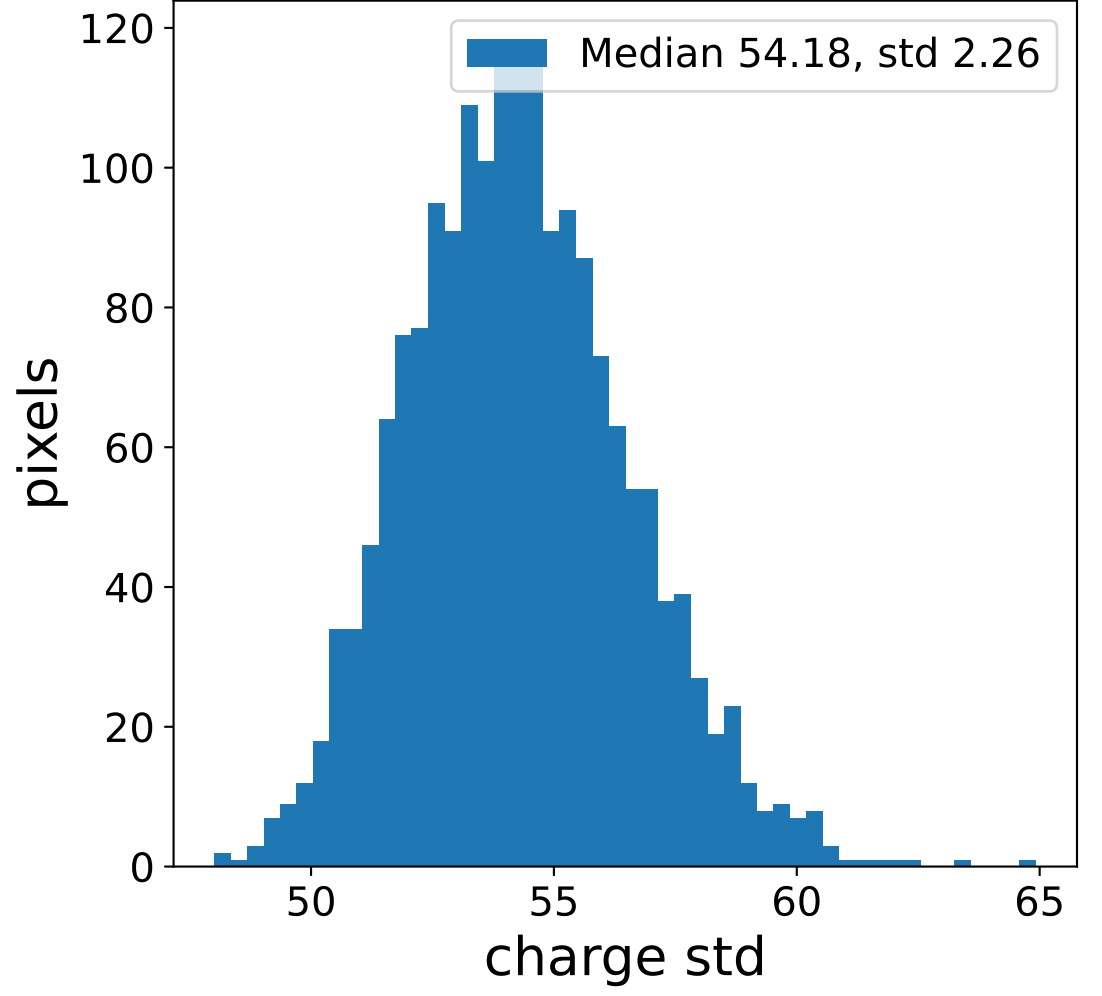

Run 7496

Run 7496

Run 7496 channel: HG

FF sample of 10000 events

pedestal sample of 10000 events

flat-fielded gain [ADC/pe]

Run 7496 channel: LG

FF sample of 10000 events

pedestal sample of 10000 events

flat-fielded gain [ADC/pe]