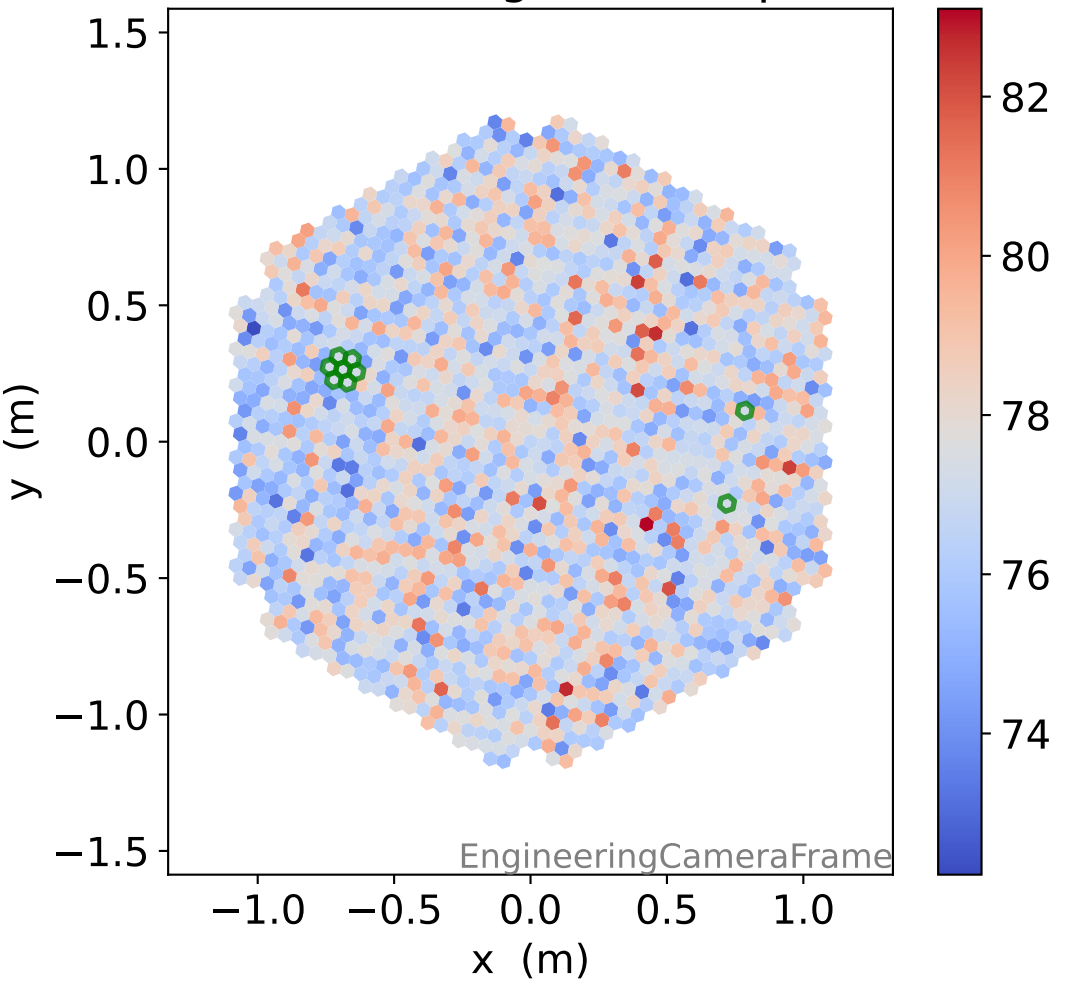

Run 7496

Run 7496

Run 7496 channel: HG

FF sample of 10000 events

pedestal sample of 10000 events

flat-fielded gain [ADC/pe]

Run 7496 channel: LG

FF sample of 10000 events

pedestal sample of 10000 events

flat-fielded gain [ADC/pe]