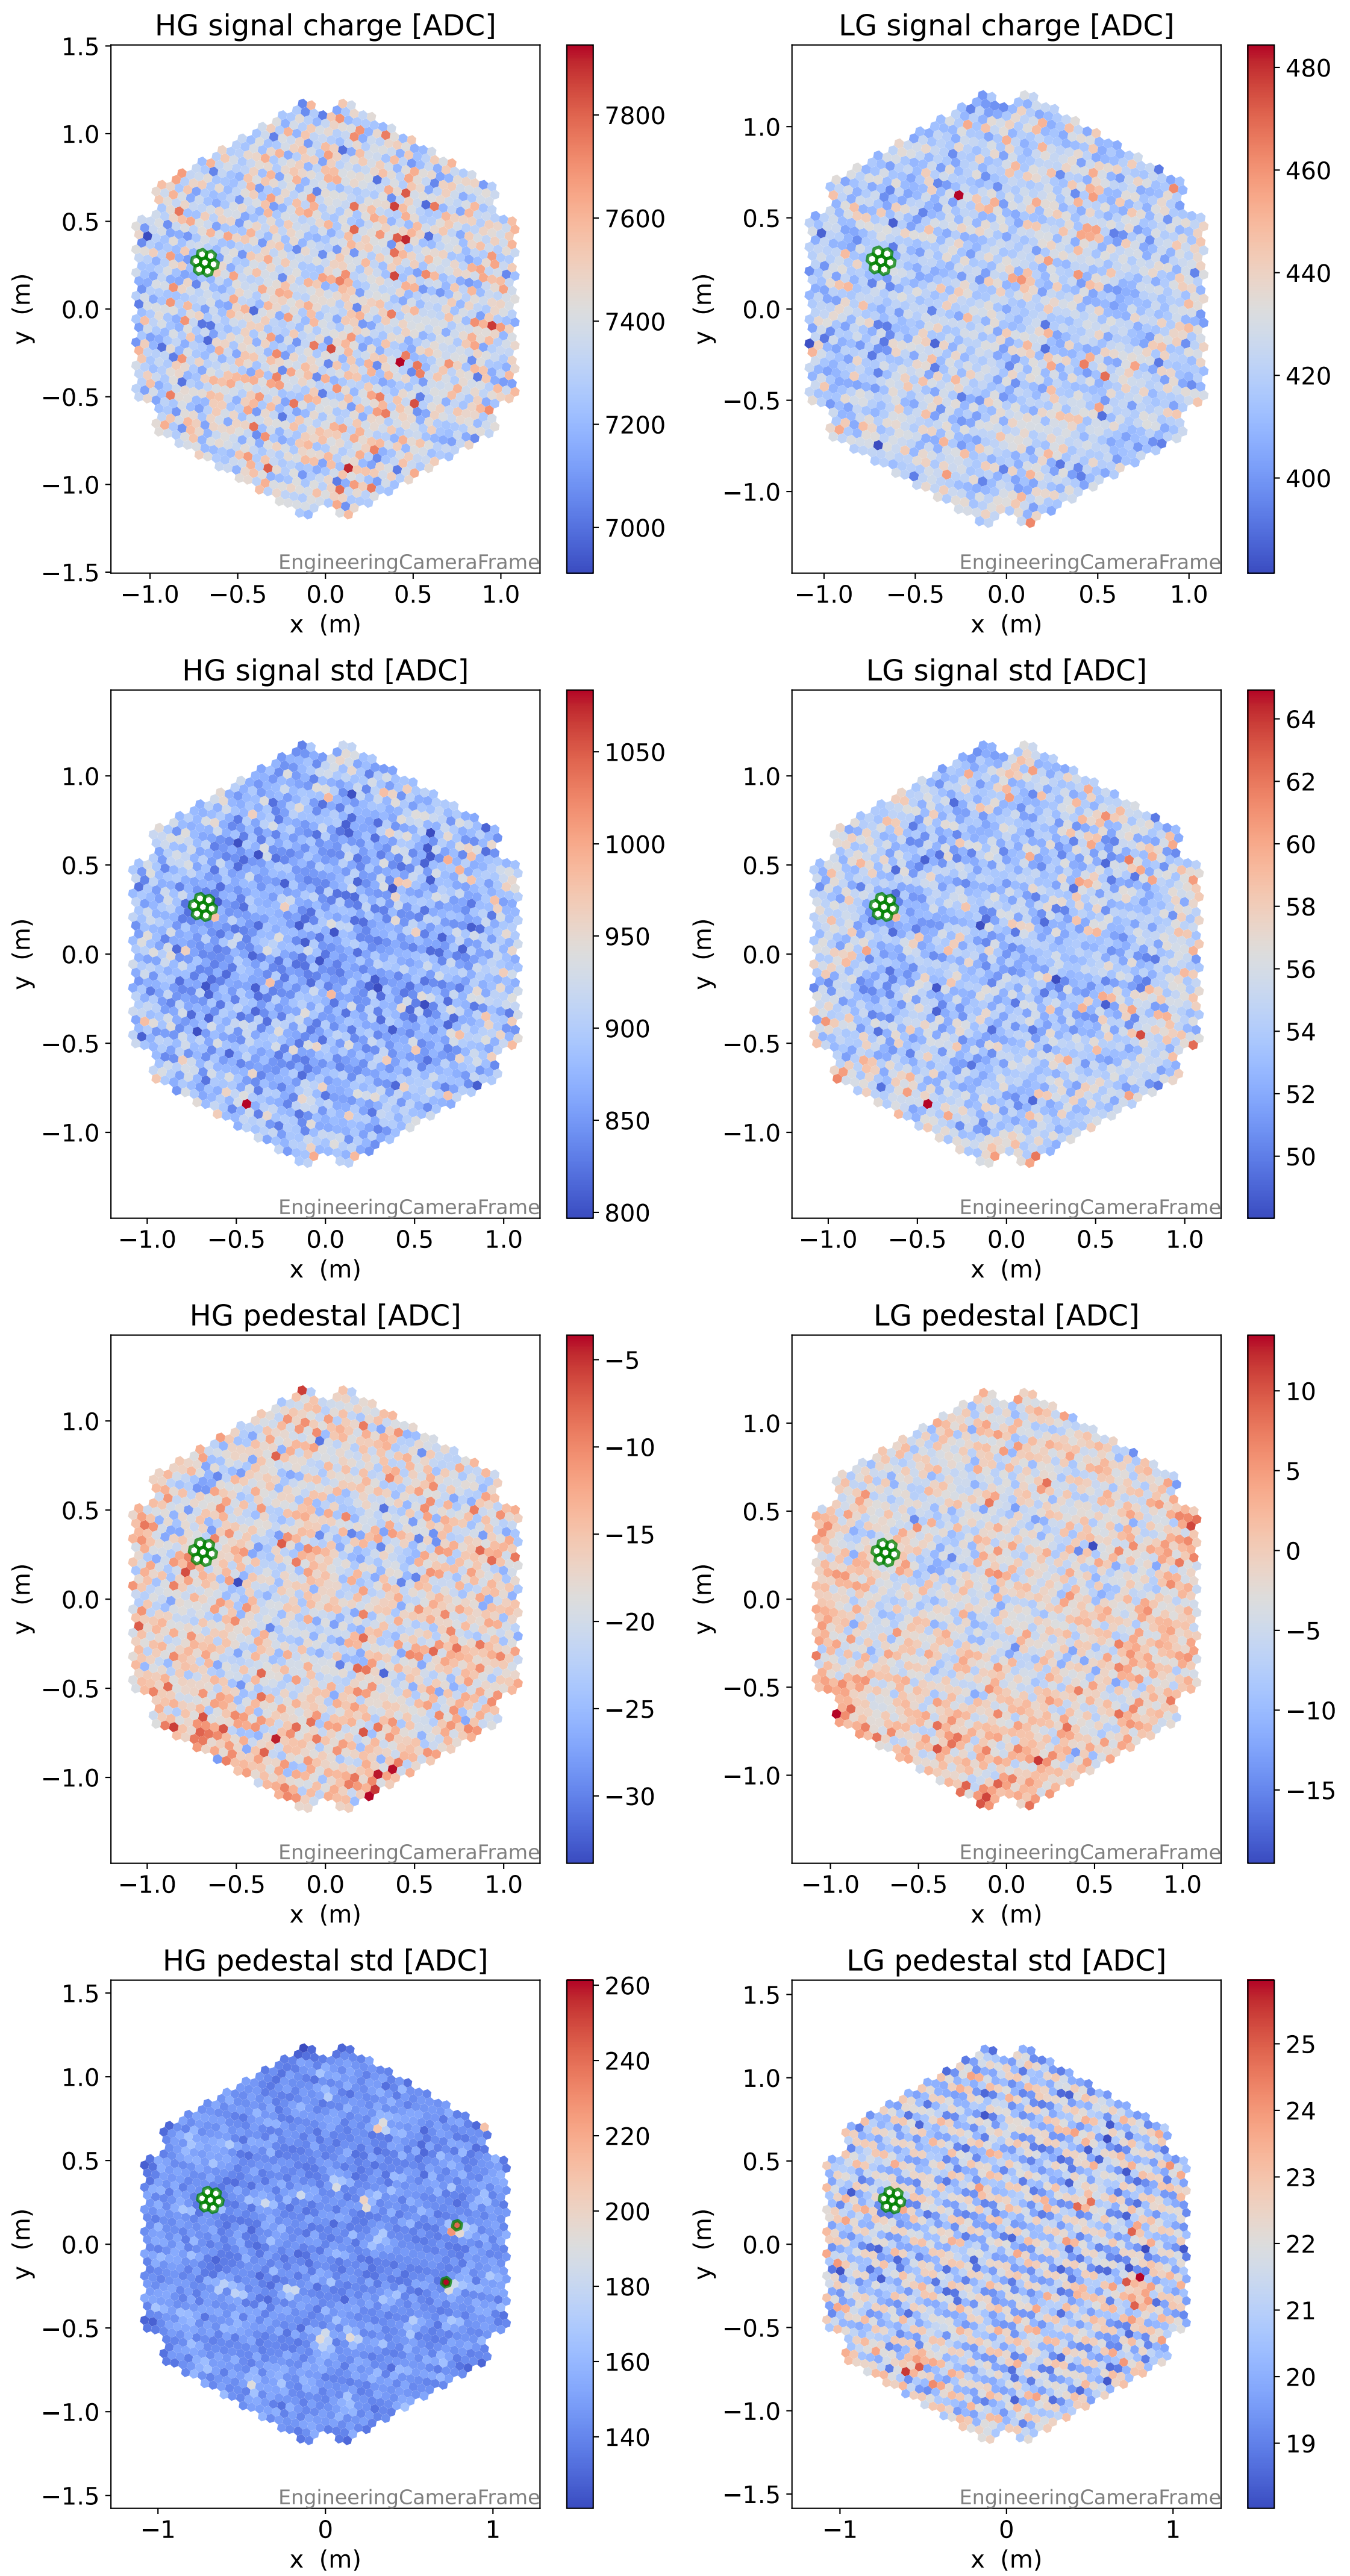

Run 7496

Run 7496

Run 7496 channel: HG

FF sample of 10000 events

pedestal sample of 10000 events

flat-fielded gain [ADC/pe]

Run 7496 channel: LG

FF sample of 10000 events

pedestal sample of 10000 events

flat-fielded gain [ADC/pe]