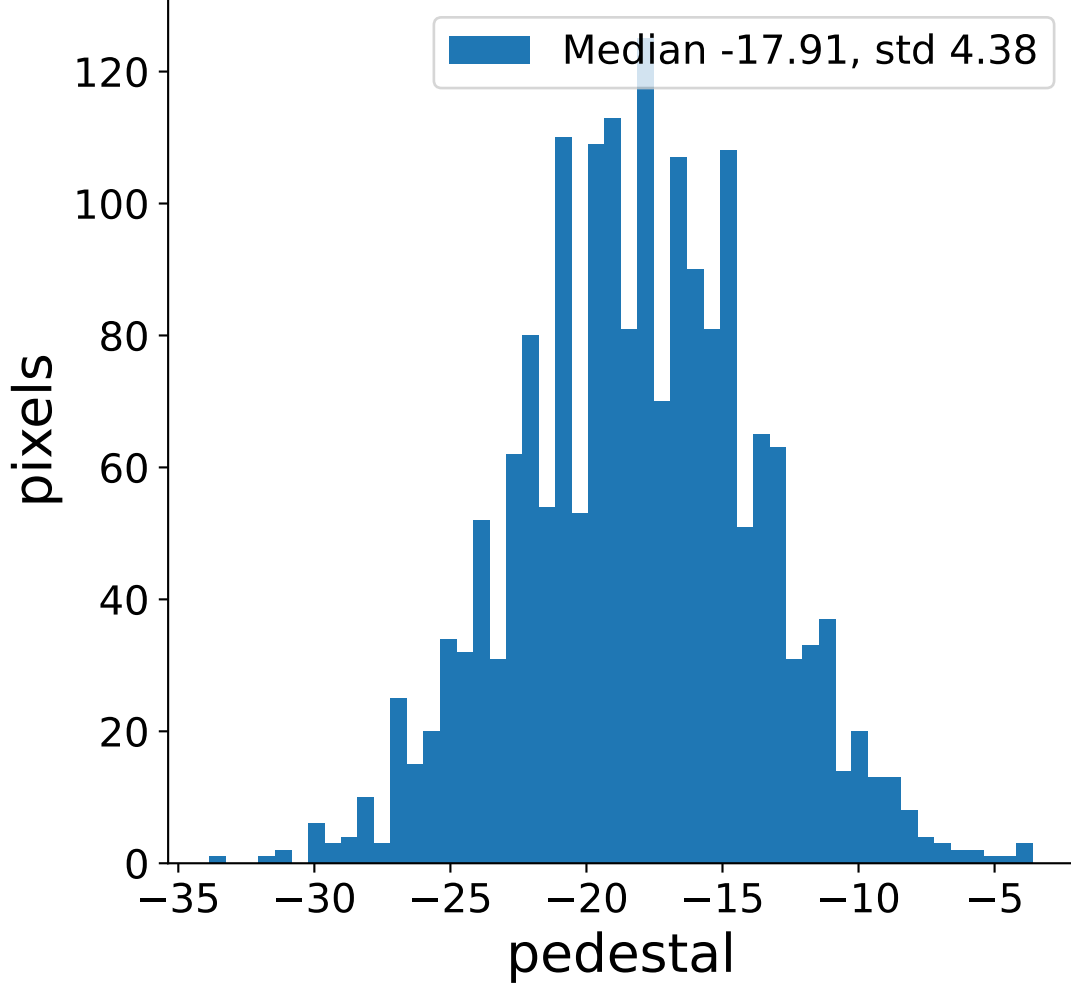

Run 7496

Run 7496

Run 7496 channel: HG

FF sample of 10000 events

pedestal sample of 10000 events

flat-fielded gain [ADC/pe]

Run 7496 channel: LG

FF sample of 10000 events

pedestal sample of 10000 events

flat-fielded gain [ADC/pe]