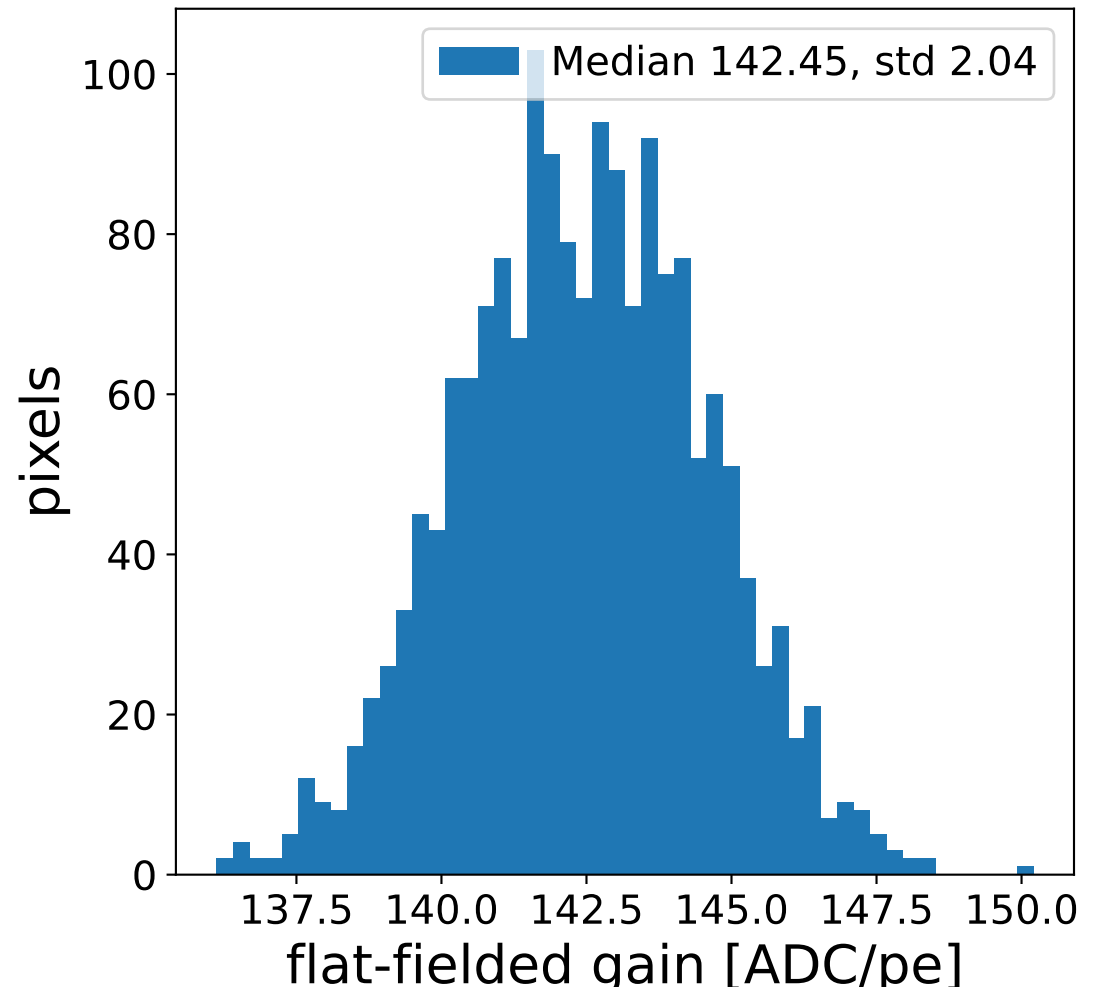

Run 7495

Run 7495

Run 7495 channel: HG

FF sample of 10000 events

pedestal sample of 10000 events

flat-fielded gain [ADC/pe]

Run 7495 channel: LG

FF sample of 10000 events

pedestal sample of 10000 events

flat-fielded gain [ADC/pe]