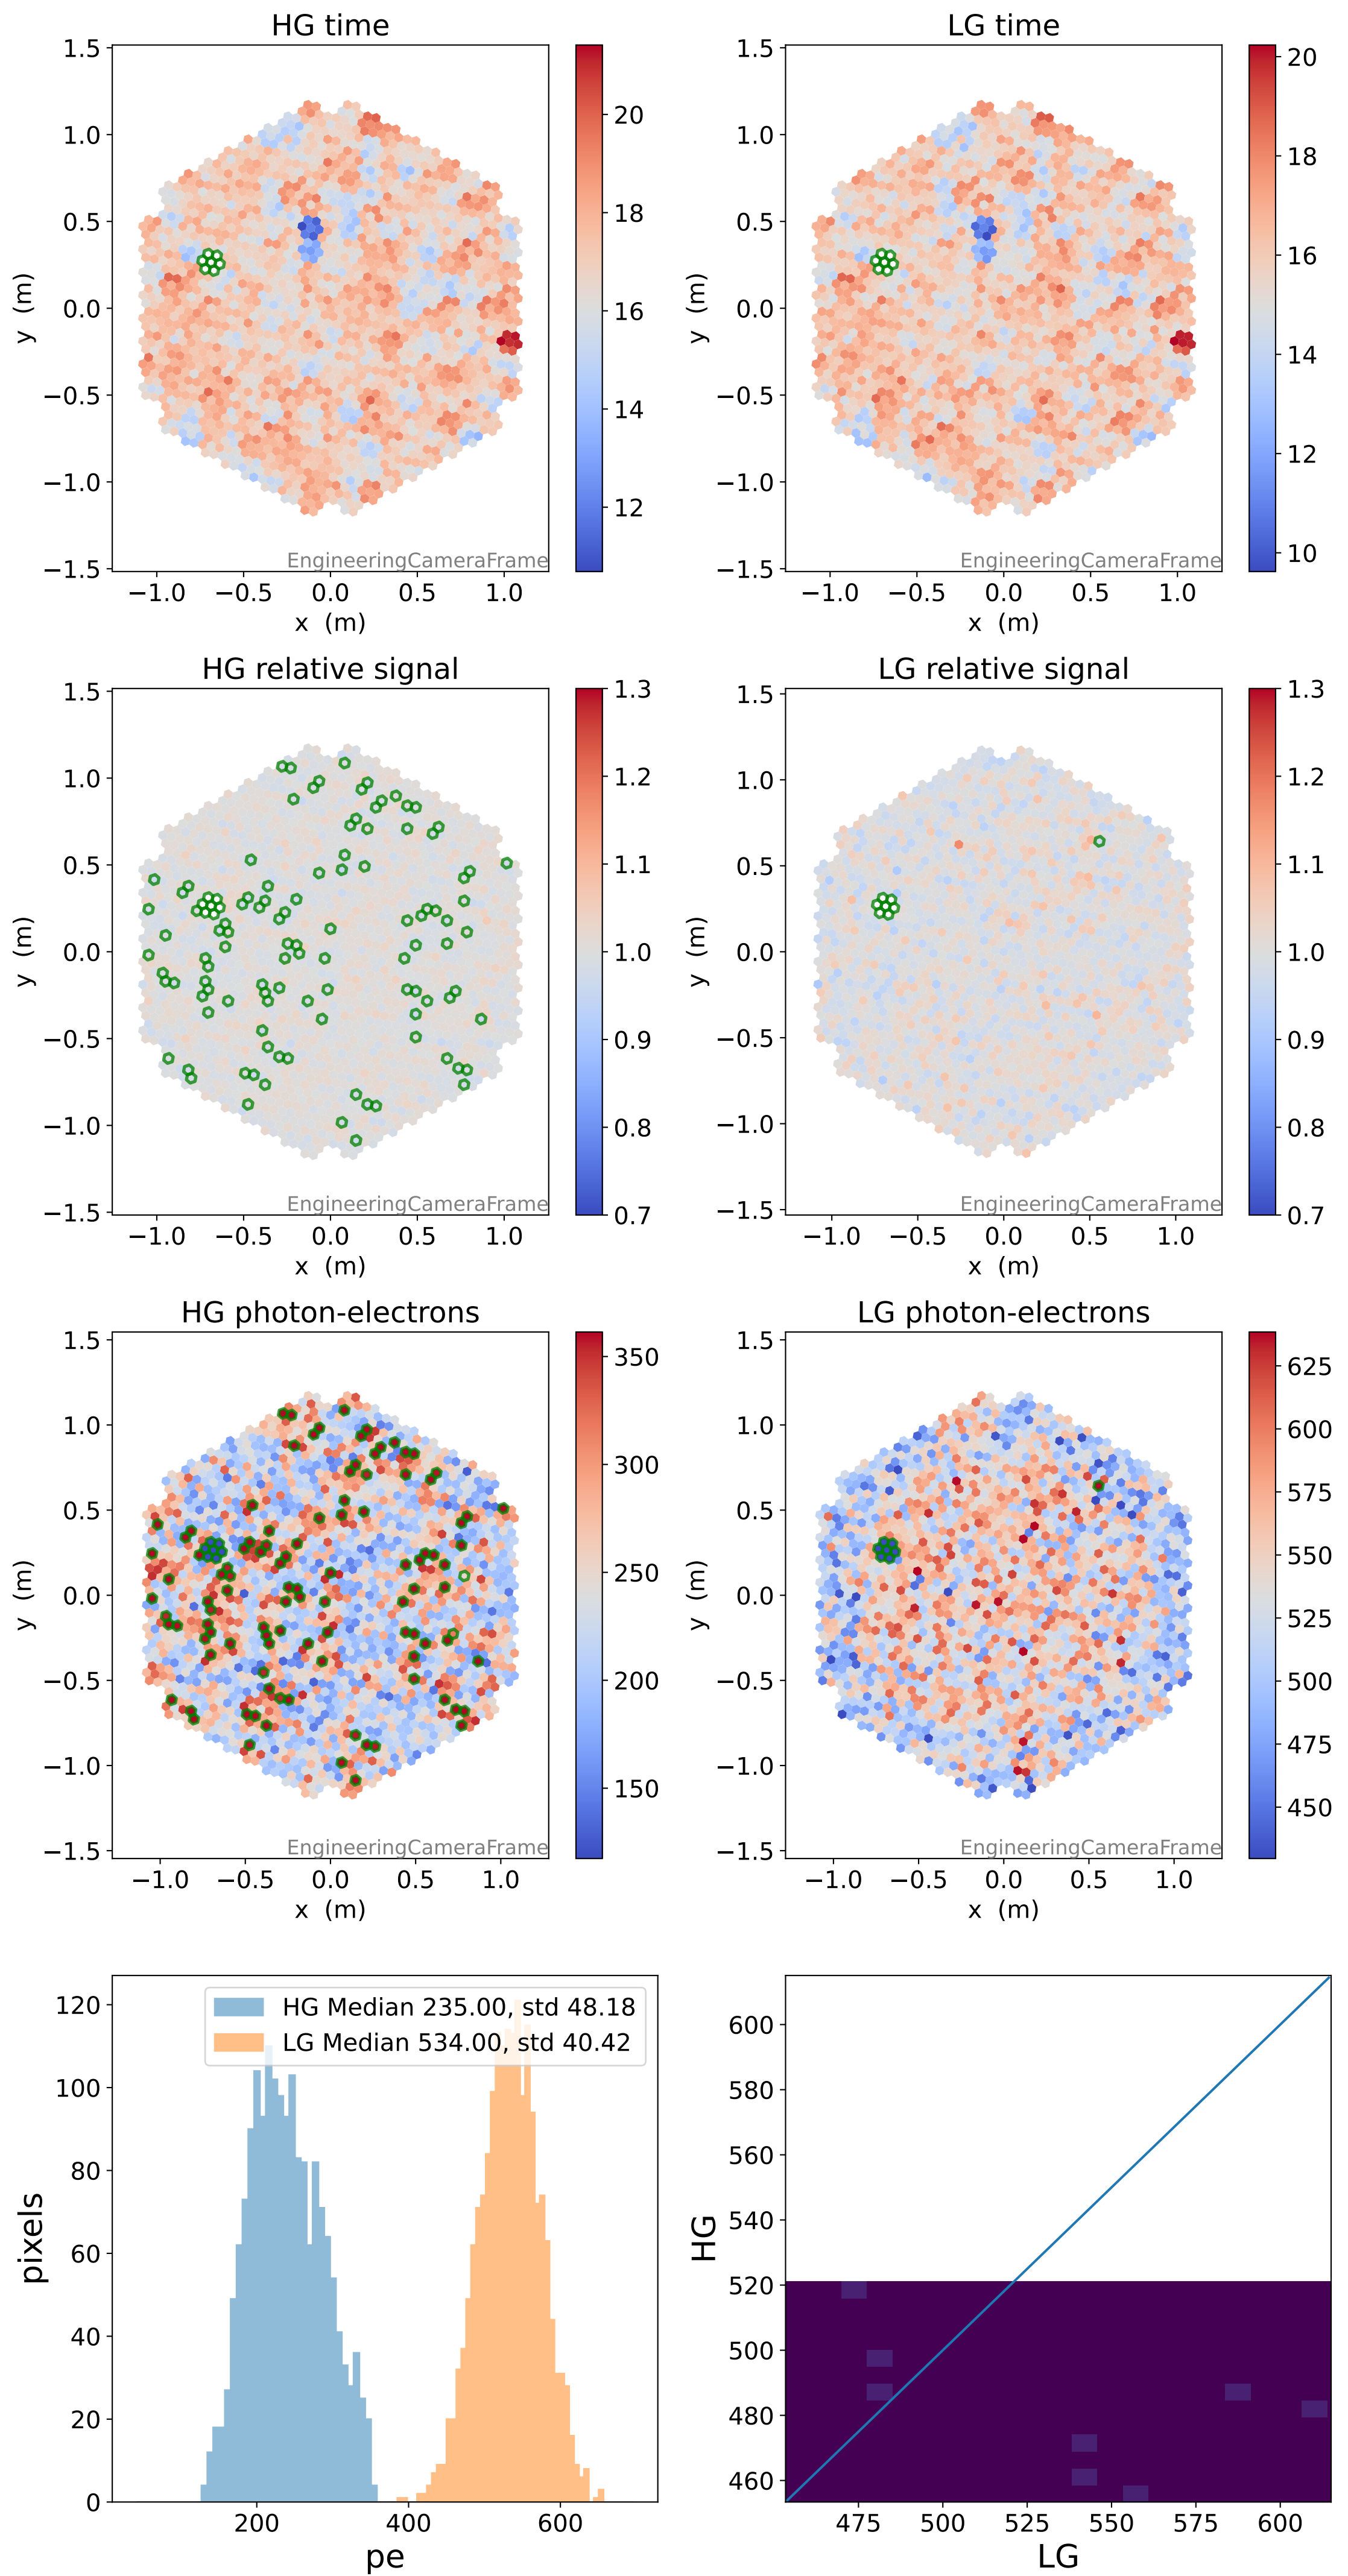

Run 7495

Run 7495

Run 7495 channel: HG

FF sample of 10000 events

pedestal sample of 10000 events

flat-fielded gain [ADC/pe]

Run 7495 channel: LG

FF sample of 10000 events

pedestal sample of 10000 events

flat-fielded gain [ADC/pe]