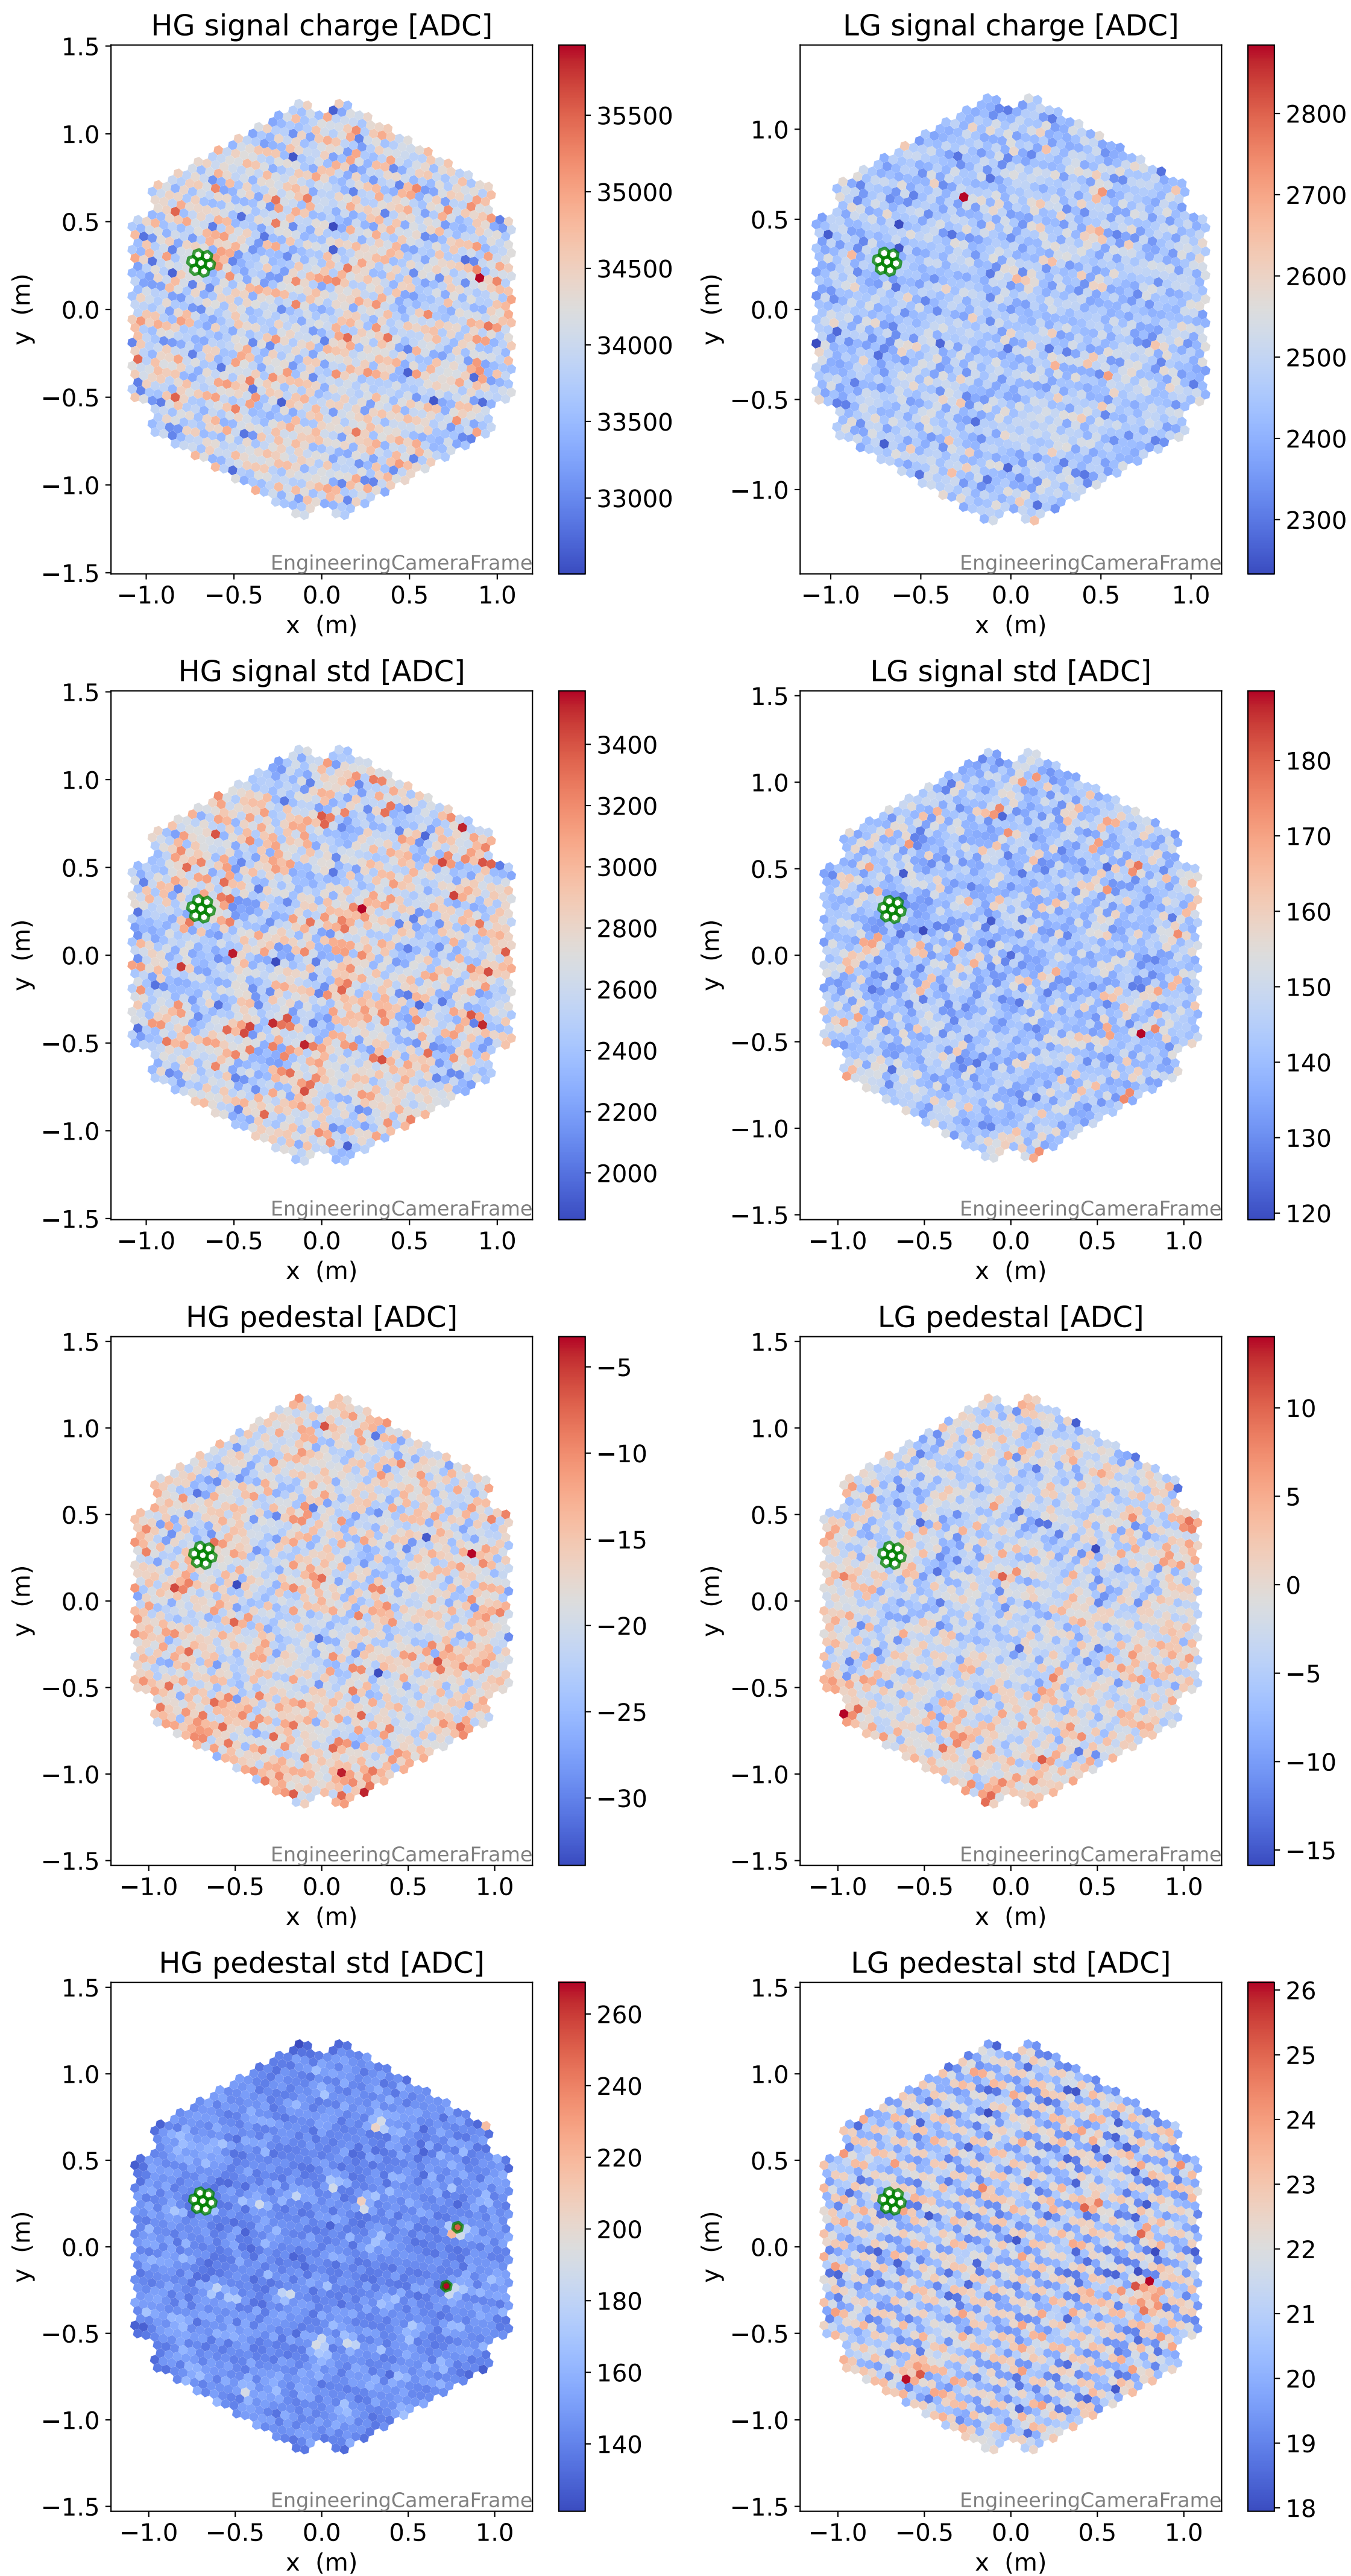

Run 7495

Run 7495

Run 7495 channel: HG

FF sample of 10000 events

pedestal sample of 10000 events

flat-fielded gain [ADC/pe]

Run 7495 channel: LG

FF sample of 10000 events

pedestal sample of 10000 events

flat-fielded gain [ADC/pe]