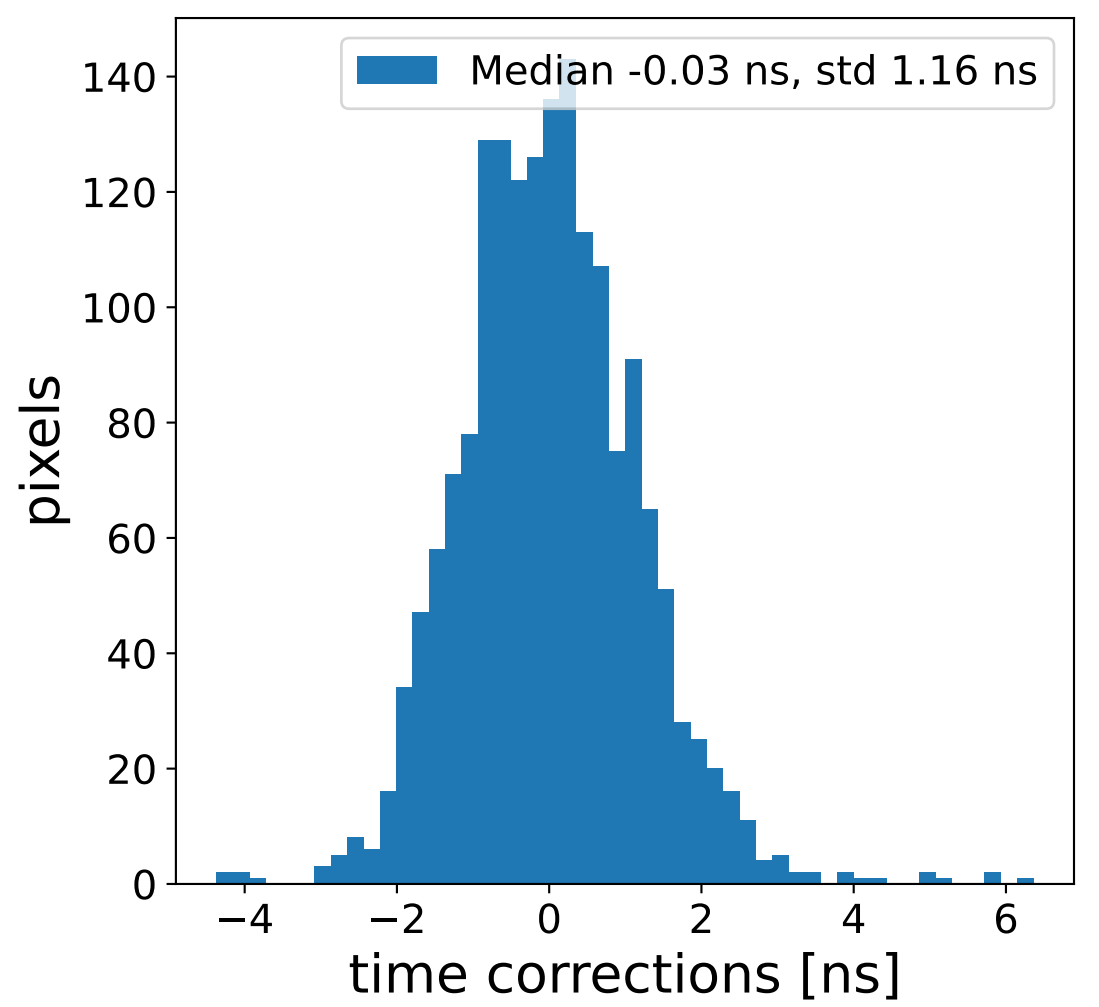

Run 7495

Run 7495

Run 7495 channel: HG

FF sample of 10000 events

pedestal sample of 10000 events

flat-fielded gain [ADC/pe]

Run 7495 channel: LG

FF sample of 10000 events

pedestal sample of 10000 events

flat-fielded gain [ADC/pe]