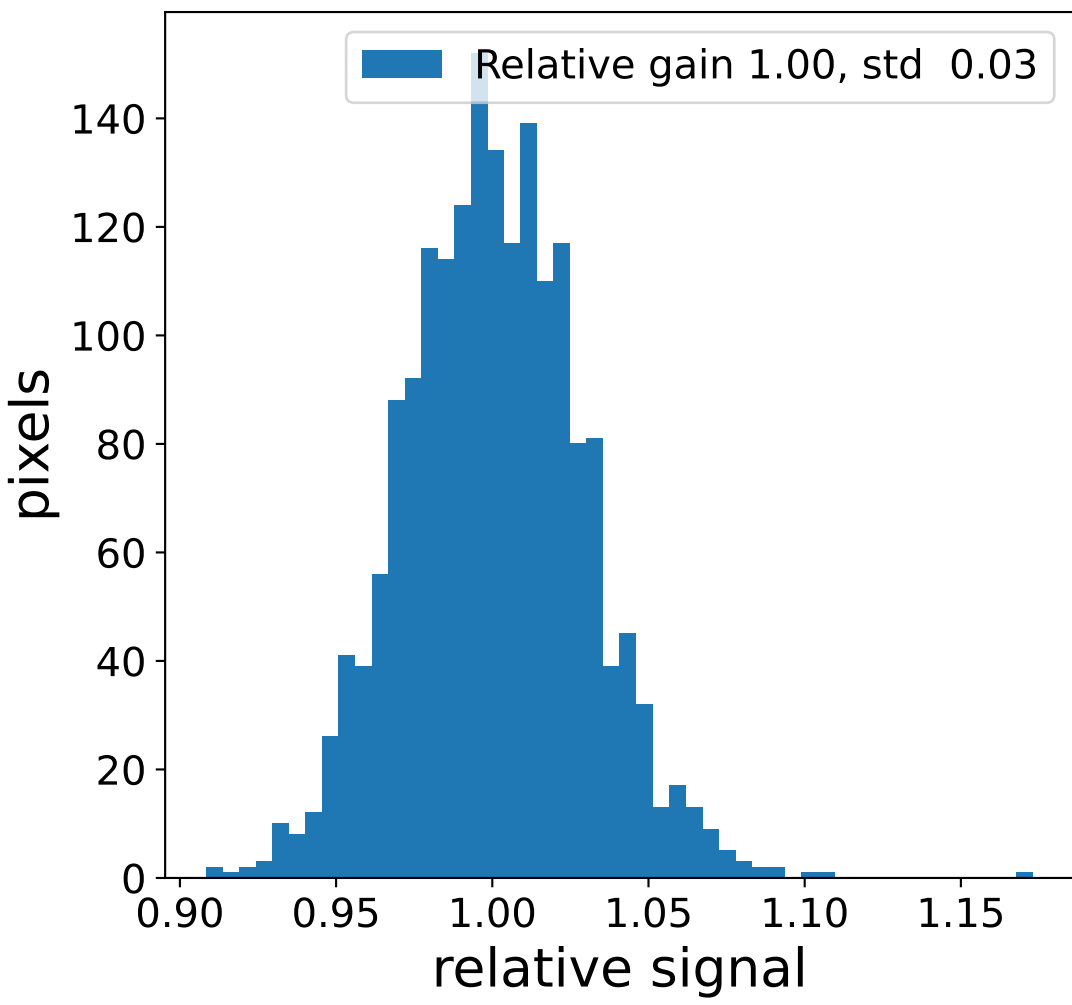

Run 7495

Run 7495

Run 7495 channel: HG

FF sample of 10000 events

pedestal sample of 10000 events

flat-fielded gain [ADC/pe]

Run 7495 channel: LG

FF sample of 10000 events

pedestal sample of 10000 events

flat-fielded gain [ADC/pe]