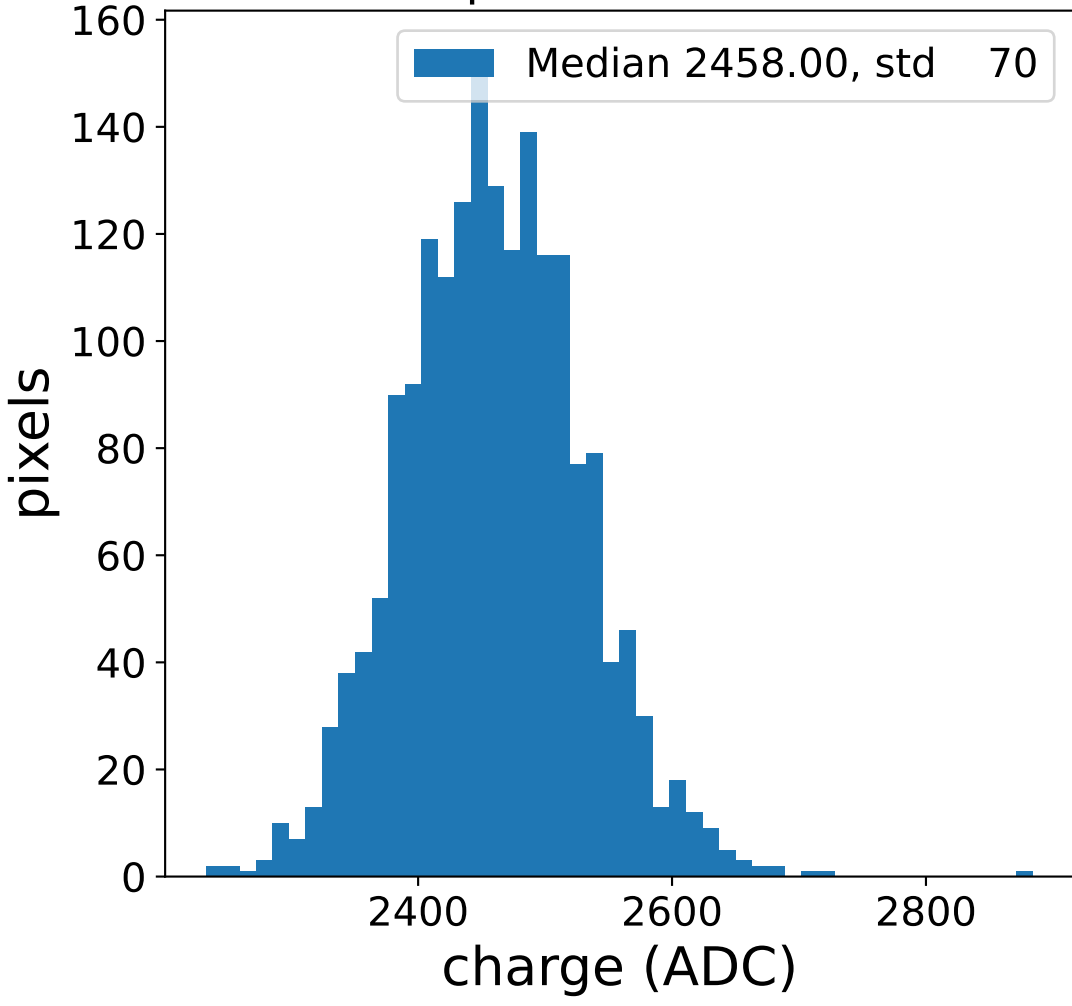

Run 7495

Run 7495

Run 7495 channel: HG

FF sample of 10000 events

pedestal sample of 10000 events

flat-fielded gain [ADC/pe]

Run 7495 channel: LG

FF sample of 10000 events

pedestal sample of 10000 events

flat-fielded gain [ADC/pe]