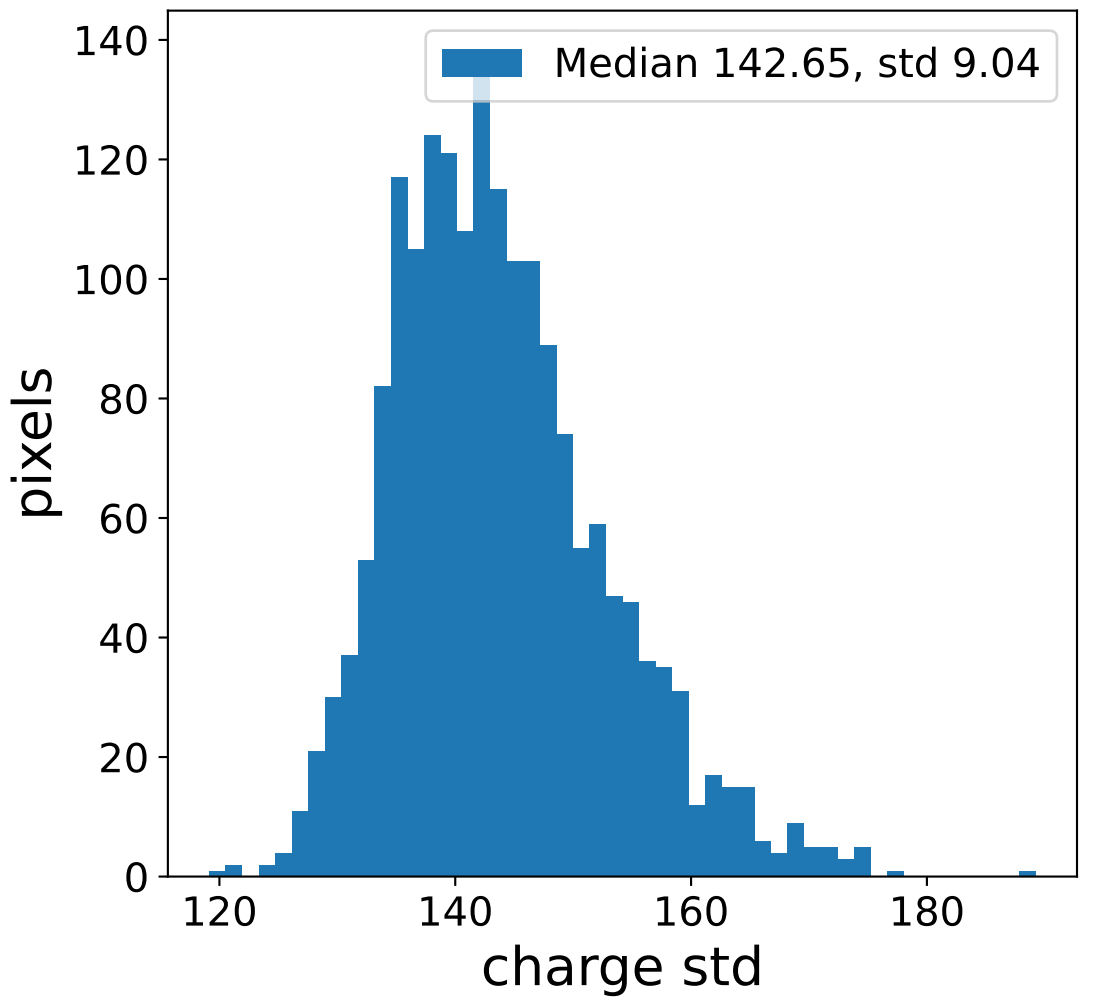

Run 7495

Run 7495

Run 7495 channel: HG

FF sample of 10000 events

pedestal sample of 10000 events

flat-fielded gain [ADC/pe]

Run 7495 channel: LG

FF sample of 10000 events

pedestal sample of 10000 events

flat-fielded gain [ADC/pe]