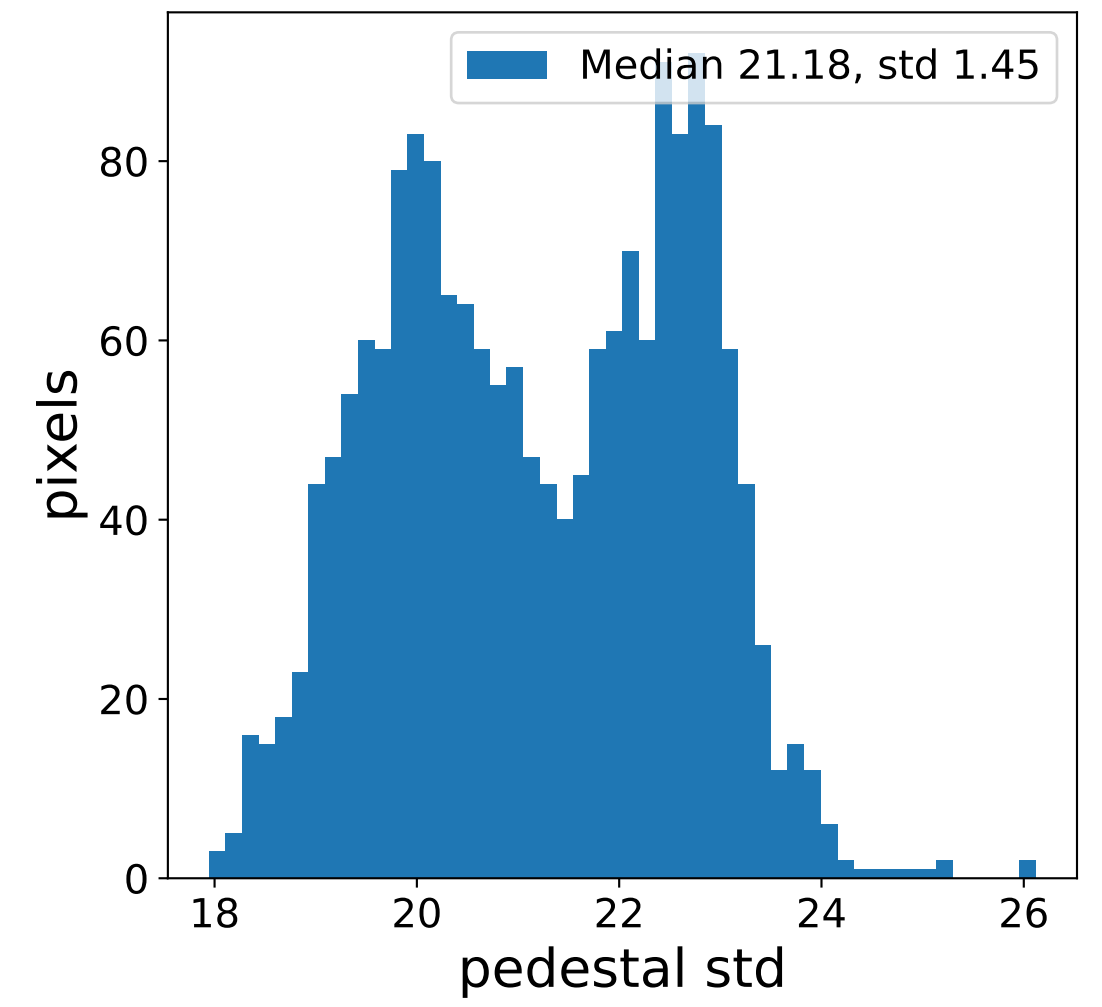

Run 7495

Run 7495

Run 7495 channel: HG

FF sample of 10000 events

pedestal sample of 10000 events

flat-fielded gain [ADC/pe]

Run 7495 channel: LG

FF sample of 10000 events

pedestal sample of 10000 events

flat-fielded gain [ADC/pe]