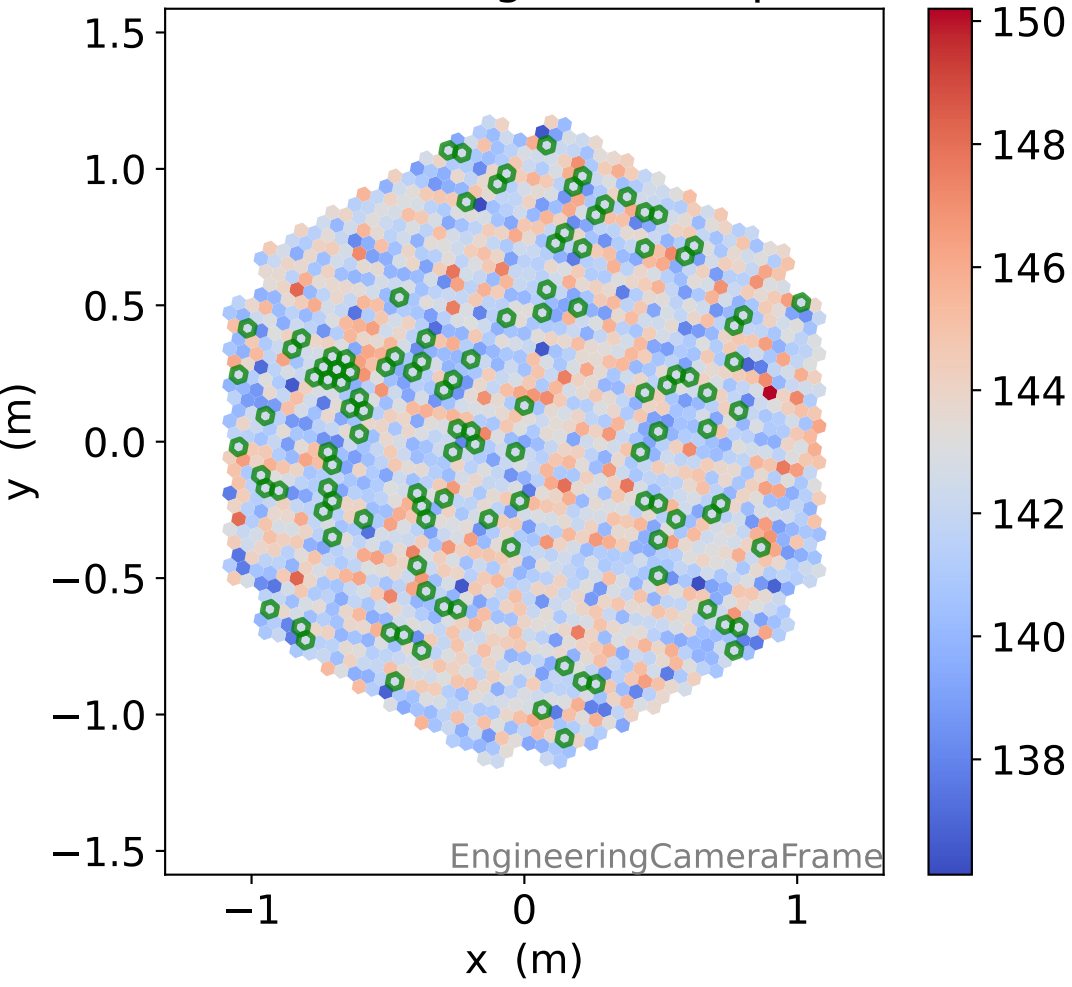

Run 7495

Run 7495

Run 7495 channel: HG

FF sample of 10000 events

pedestal sample of 10000 events

flat-fielded gain [ADC/pe]

Run 7495 channel: LG

FF sample of 10000 events

pedestal sample of 10000 events

flat-fielded gain [ADC/pe]