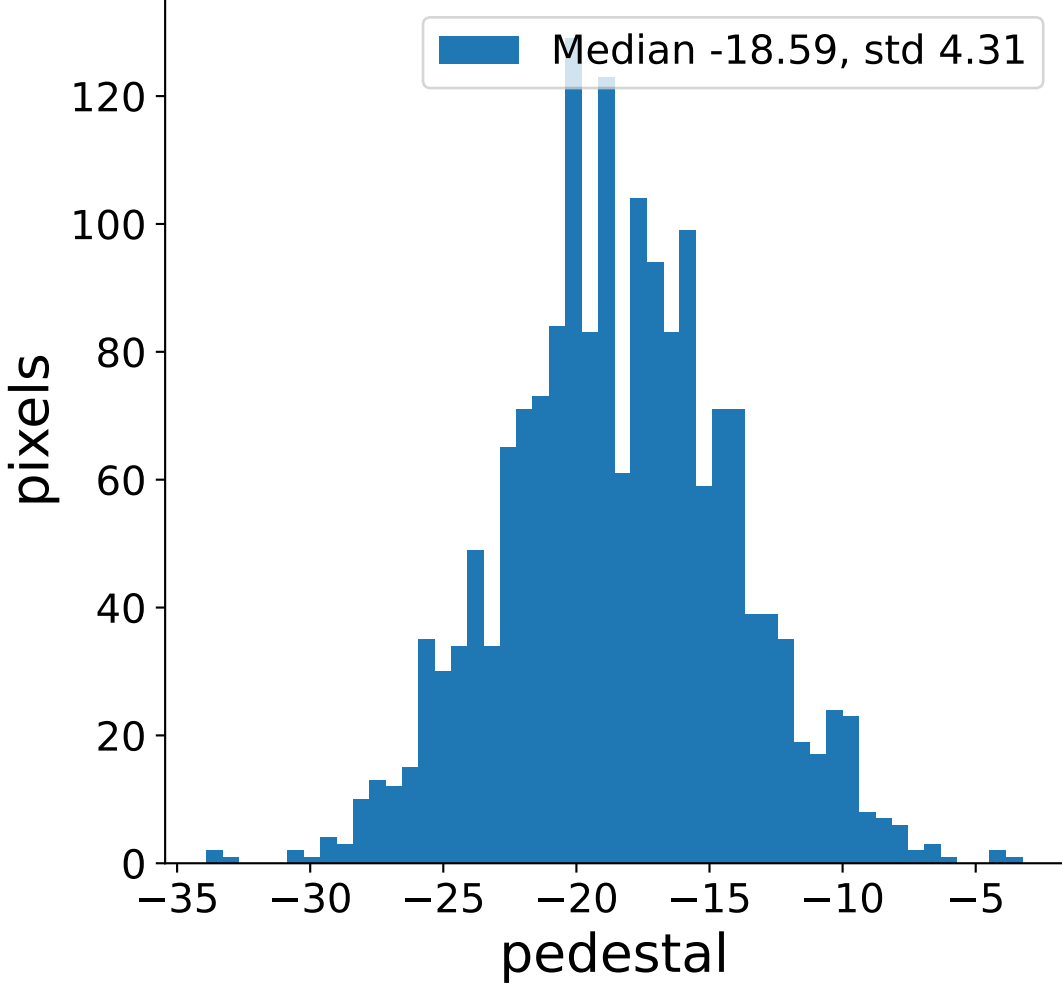

Run 7495

Run 7495

Run 7495 channel: HG

FF sample of 10000 events

pedestal sample of 10000 events

flat-fielded gain [ADC/pe]

Run 7495 channel: LG

FF sample of 10000 events

pedestal sample of 10000 events

flat-fielded gain [ADC/pe]