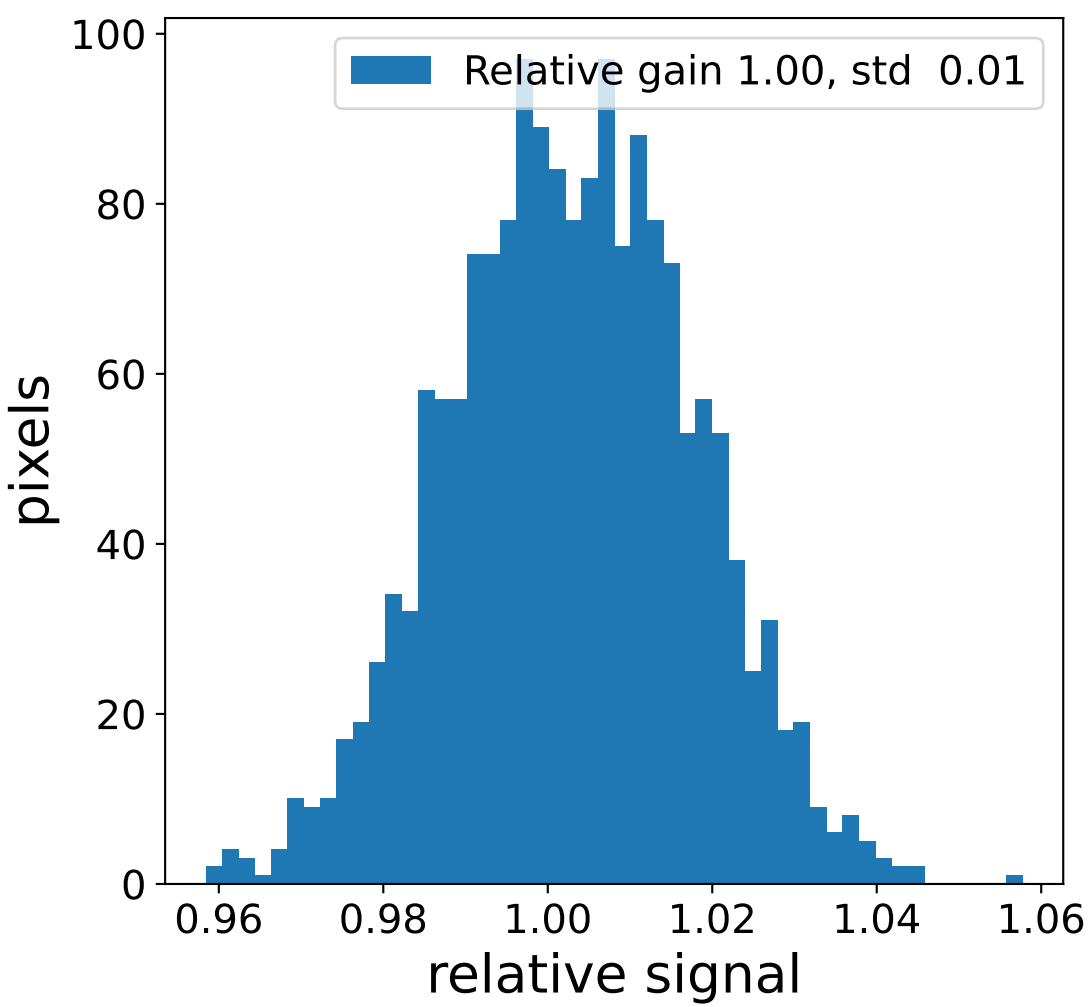

Run 7495

Run 7495

Run 7495 channel: HG

FF sample of 10000 events

pedestal sample of 10000 events

flat-fielded gain [ADC/pe]

Run 7495 channel: LG

FF sample of 10000 events

pedestal sample of 10000 events

flat-fielded gain [ADC/pe]