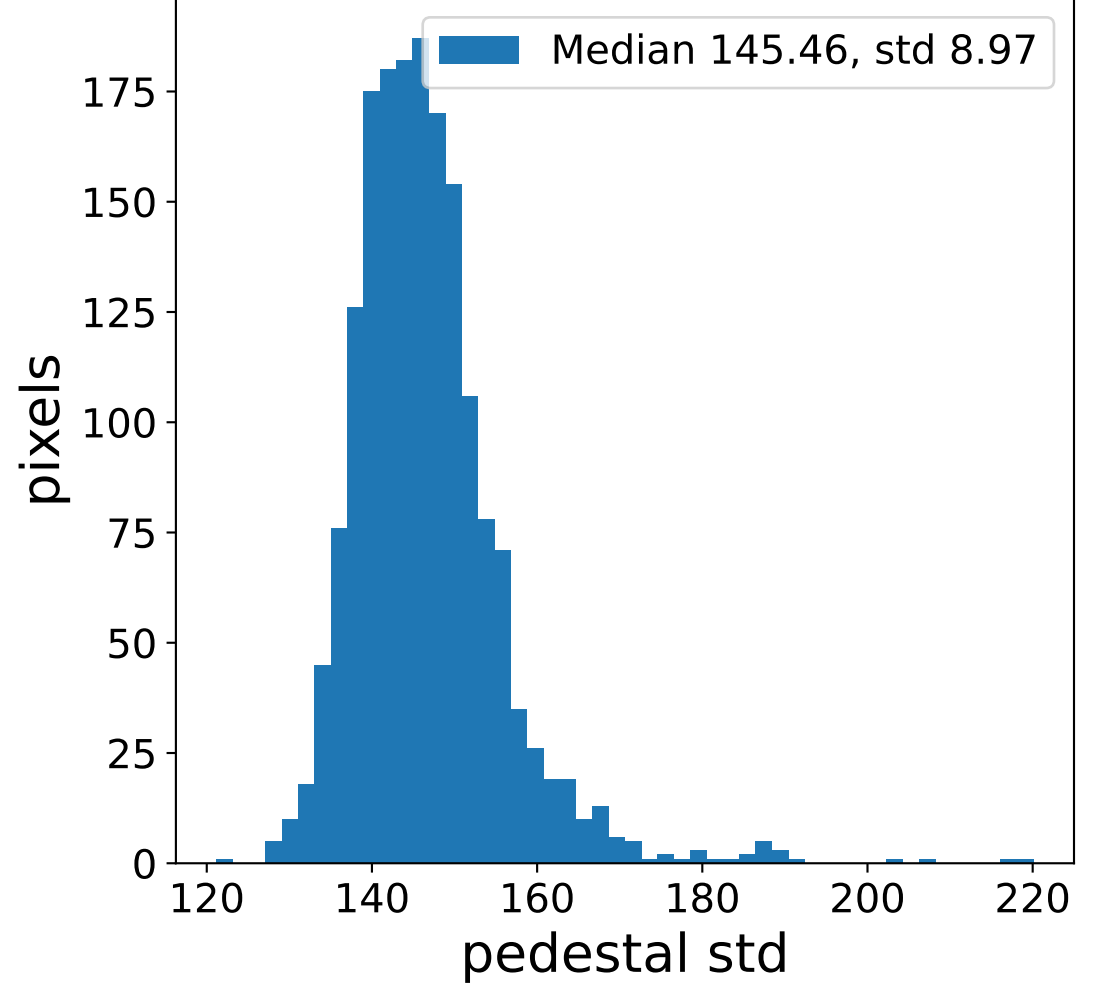

Run 7495

Run 7495

Run 7495 channel: HG

FF sample of 10000 events

pedestal sample of 10000 events

flat-fielded gain [ADC/pe]

Run 7495 channel: LG

FF sample of 10000 events

pedestal sample of 10000 events

flat-fielded gain [ADC/pe]