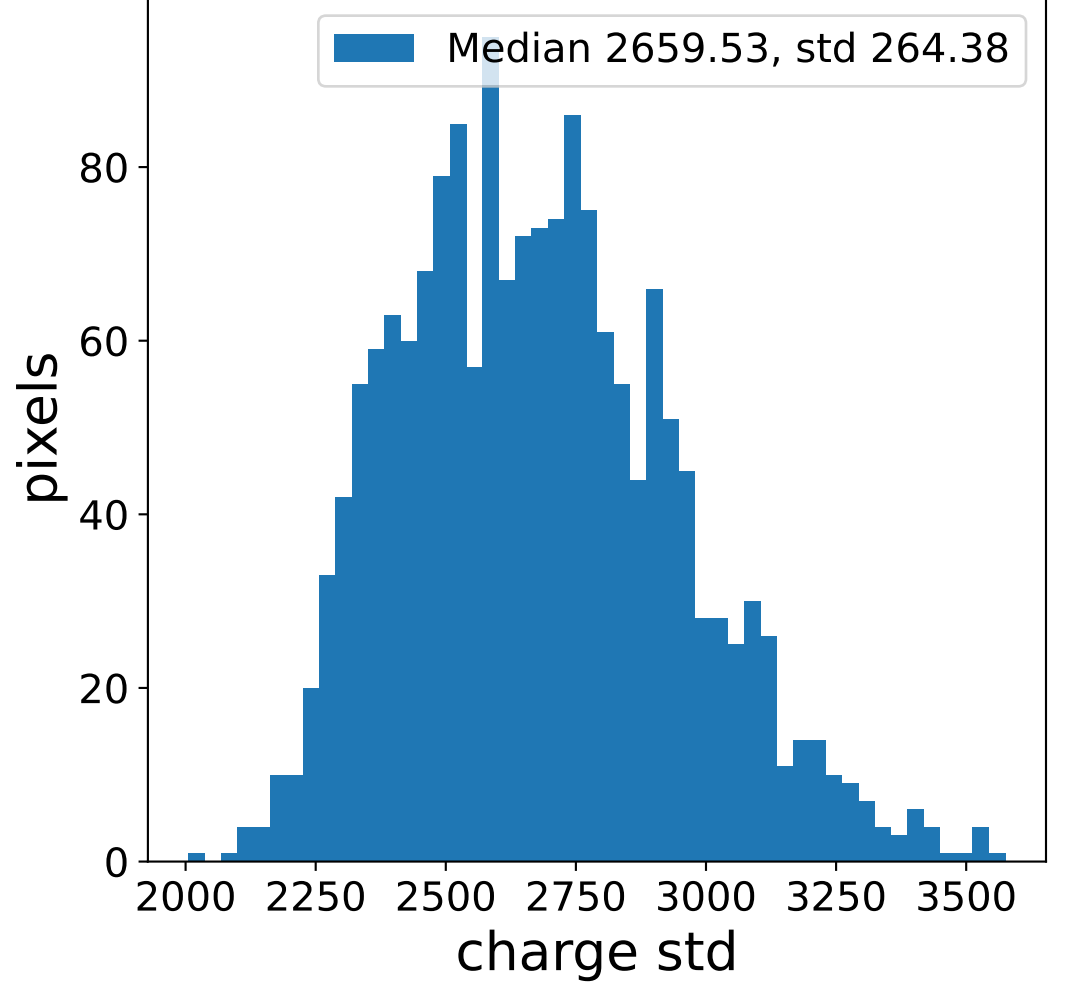

Run 7495

Run 7495

Run 7495 channel: HG

FF sample of 10000 events

pedestal sample of 10000 events

flat-fielded gain [ADC/pe]

Run 7495 channel: LG

FF sample of 10000 events

pedestal sample of 10000 events

flat-fielded gain [ADC/pe]