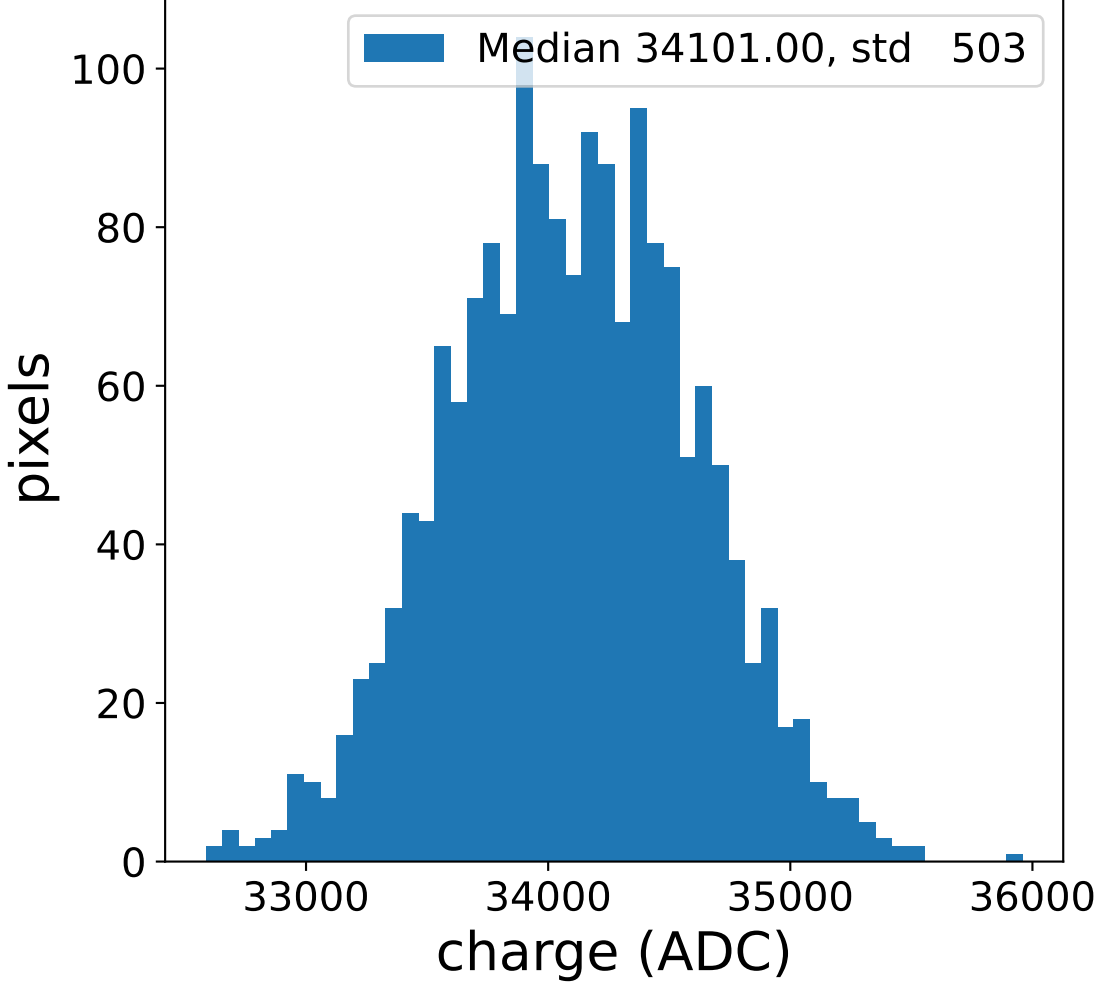

Run 7495

Run 7495

Run 7495 channel: HG

FF sample of 10000 events

pedestal sample of 10000 events

flat-fielded gain [ADC/pe]

Run 7495 channel: LG

FF sample of 10000 events

pedestal sample of 10000 events

flat-fielded gain [ADC/pe]