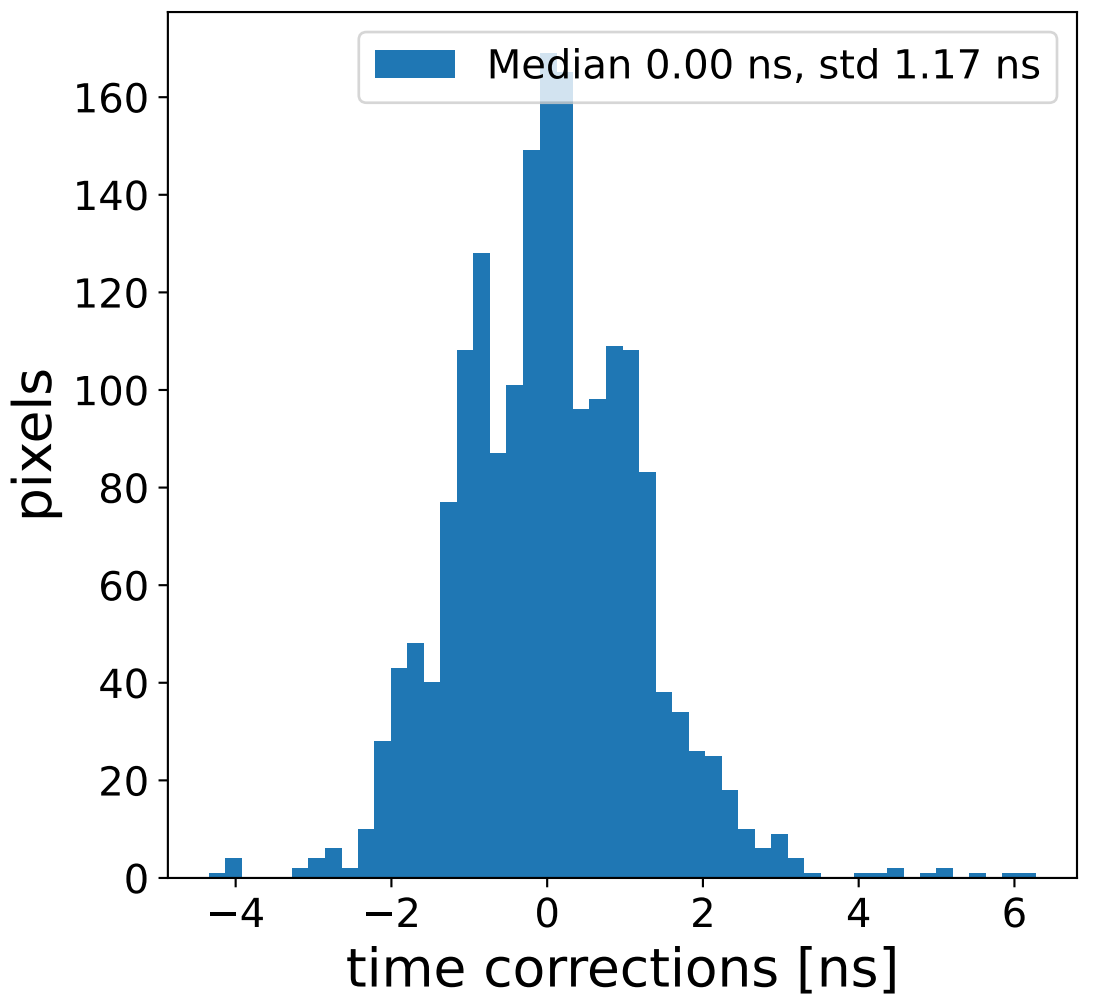

Run 7495

Run 7495

Run 7495 channel: HG

FF sample of 10000 events

pedestal sample of 10000 events

flat-fielded gain [ADC/pe]

Run 7495 channel: LG

FF sample of 10000 events

pedestal sample of 10000 events

flat-fielded gain [ADC/pe]