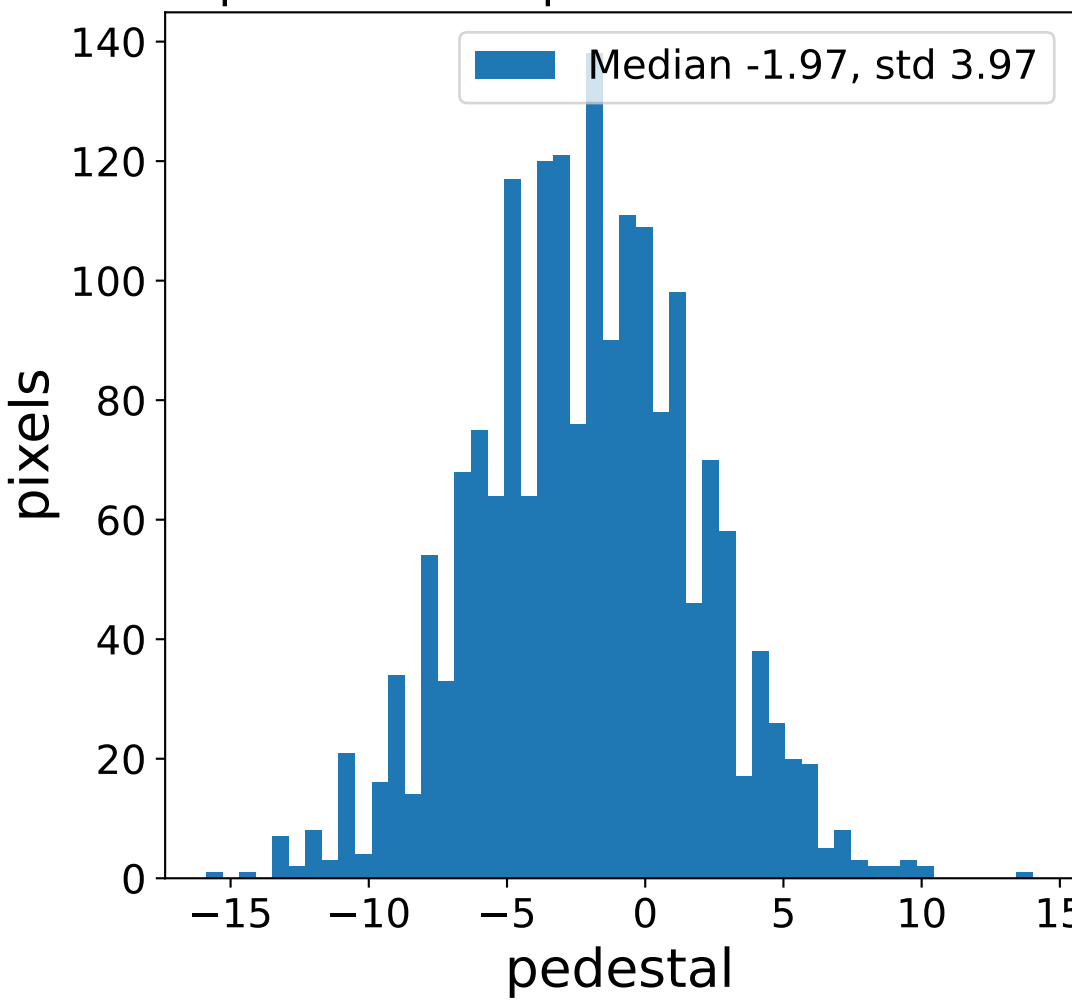

Run 7495

Run 7495

Run 7495 channel: HG

FF sample of 10000 events

pedestal sample of 10000 events

flat-fielded gain [ADC/pe]

Run 7495 channel: LG

FF sample of 10000 events

pedestal sample of 10000 events

flat-fielded gain [ADC/pe]