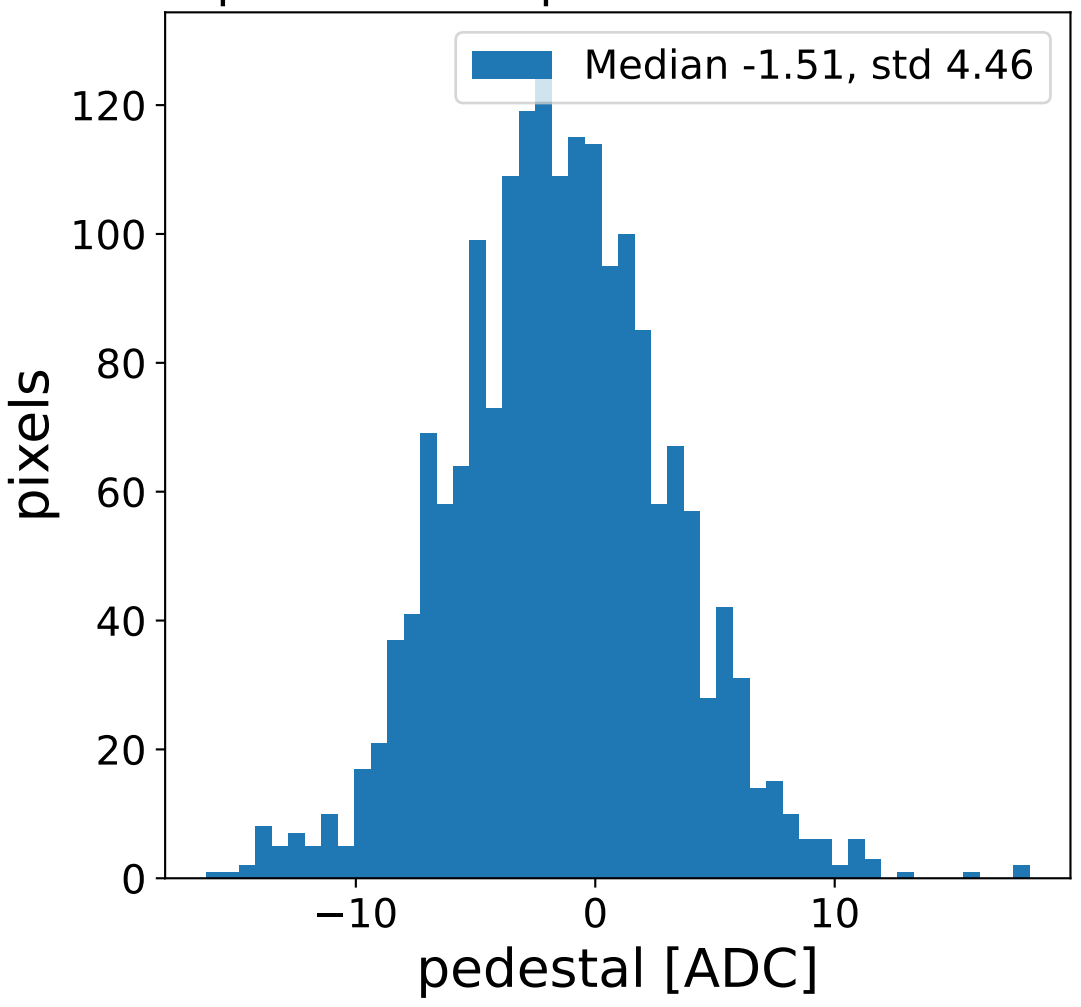

Run 7265, Cat-A calibration

Run 7265

Run 7265 channel: HG

FF sample of 10000 events

pedestal sample of 10000 events

flat-fielded gain [ADC/pe]

Run 7265 channel: LG

FF sample of 10000 events

pedestal sample of 10000 events

flat-fielded gain [ADC/pe]