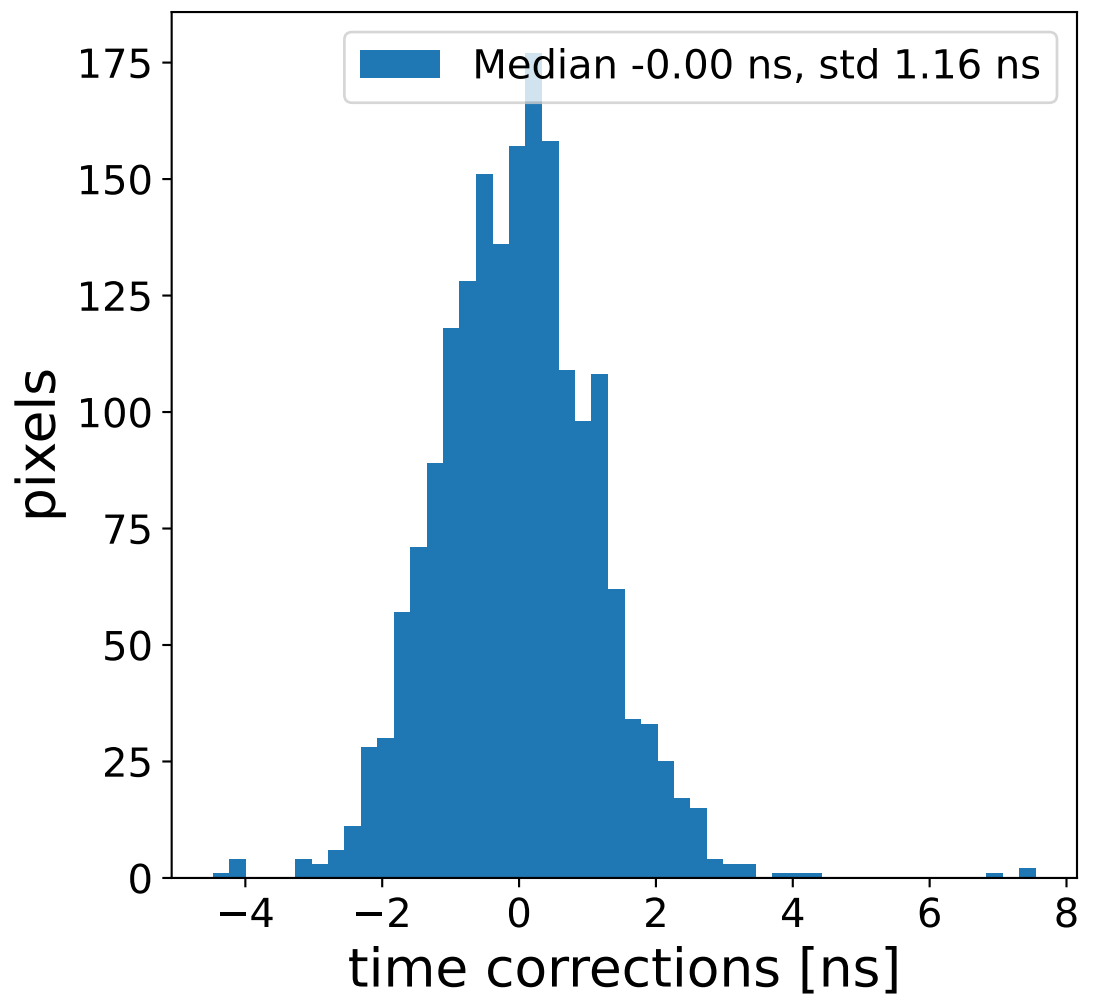

Run 7265, Cat-A calibration

Run 7265

Run 7265 channel: HG

FF sample of 10000 events

pedestal sample of 10000 events

flat-fielded gain [ADC/pe]

Run 7265 channel: LG

FF sample of 10000 events

pedestal sample of 10000 events

flat-fielded gain [ADC/pe]