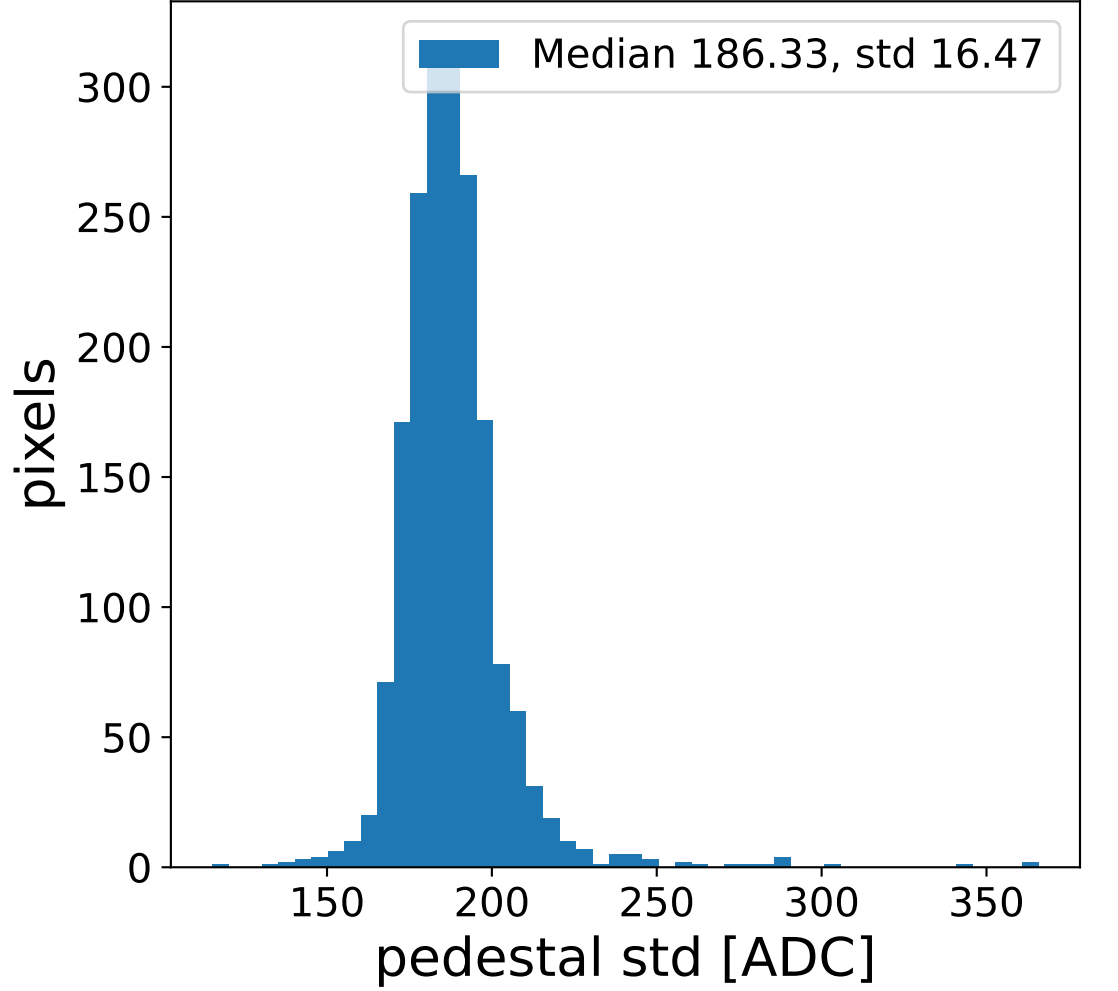

Run 7265, Cat-A calibration

Run 7265

Run 7265 channel: HG

FF sample of 10000 events

pedestal sample of 10000 events

flat-fielded gain [ADC/pe]

Run 7265 channel: LG

FF sample of 10000 events

pedestal sample of 10000 events

flat-fielded gain [ADC/pe]