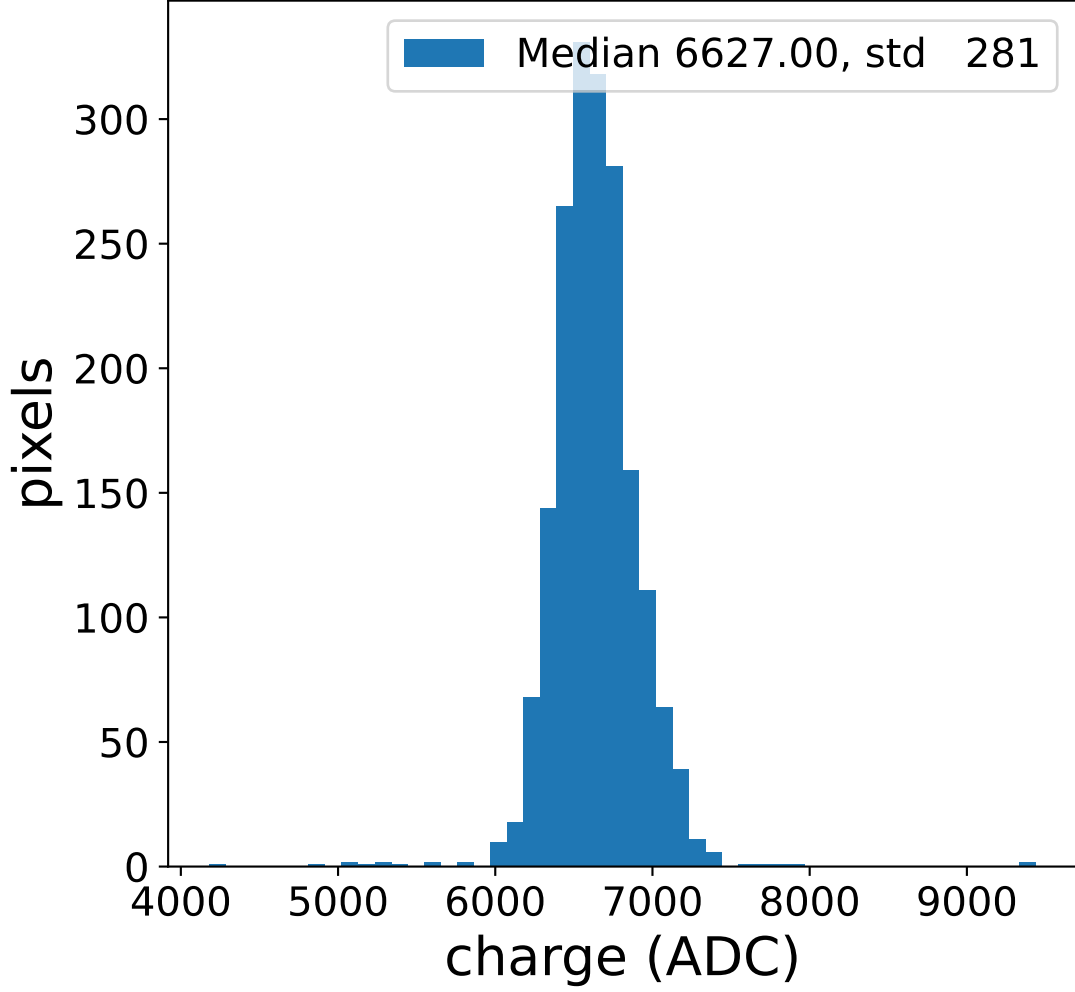

Run 7265, Cat-A calibration

Run 7265

Run 7265 channel: HG

FF sample of 10000 events

pedestal sample of 10000 events

flat-fielded gain [ADC/pe]

Run 7265 channel: LG

FF sample of 10000 events

pedestal sample of 10000 events

flat-fielded gain [ADC/pe]