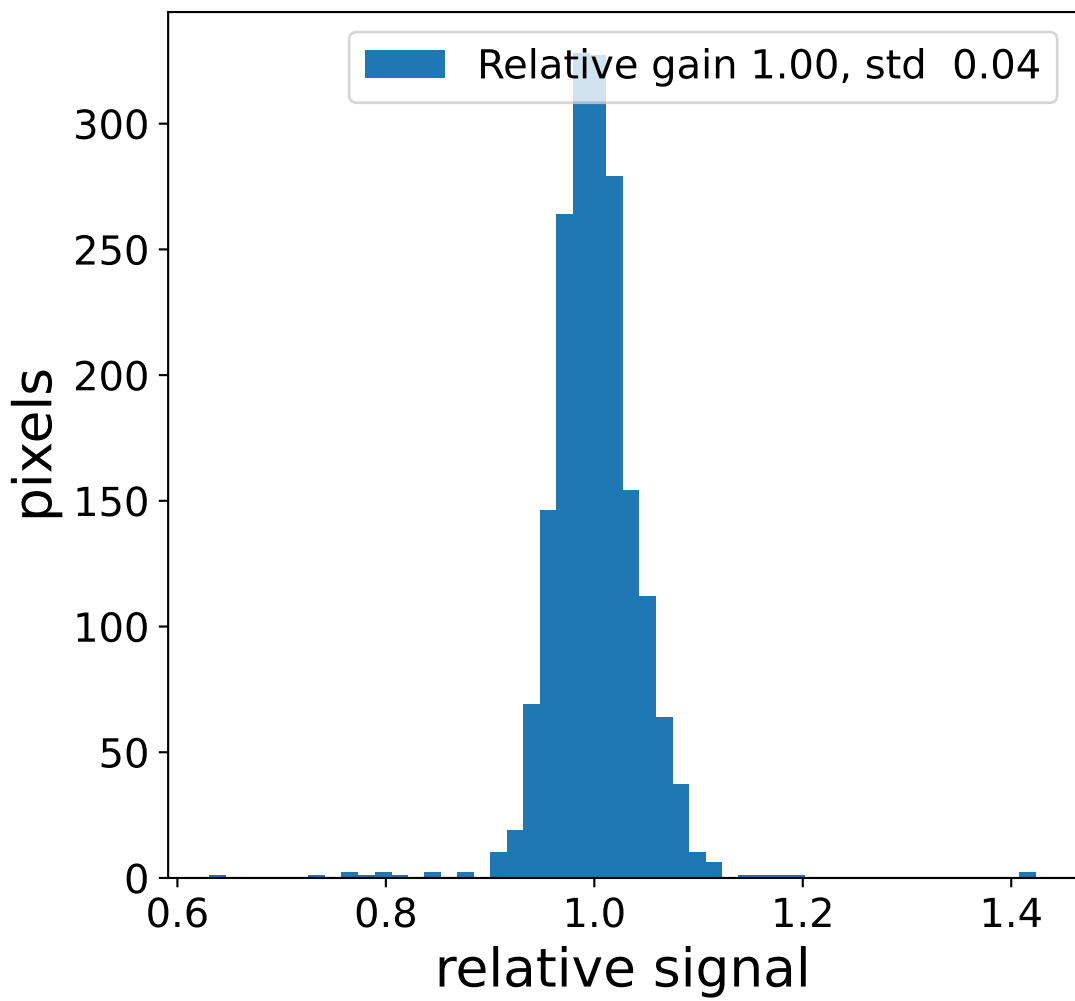

Run 7265, Cat-A calibration

Run 7265

Run 7265 channel: HG

FF sample of 10000 events

pedestal sample of 10000 events

flat-fielded gain [ADC/pe]

Run 7265 channel: LG

FF sample of 10000 events

pedestal sample of 10000 events

flat-fielded gain [ADC/pe]