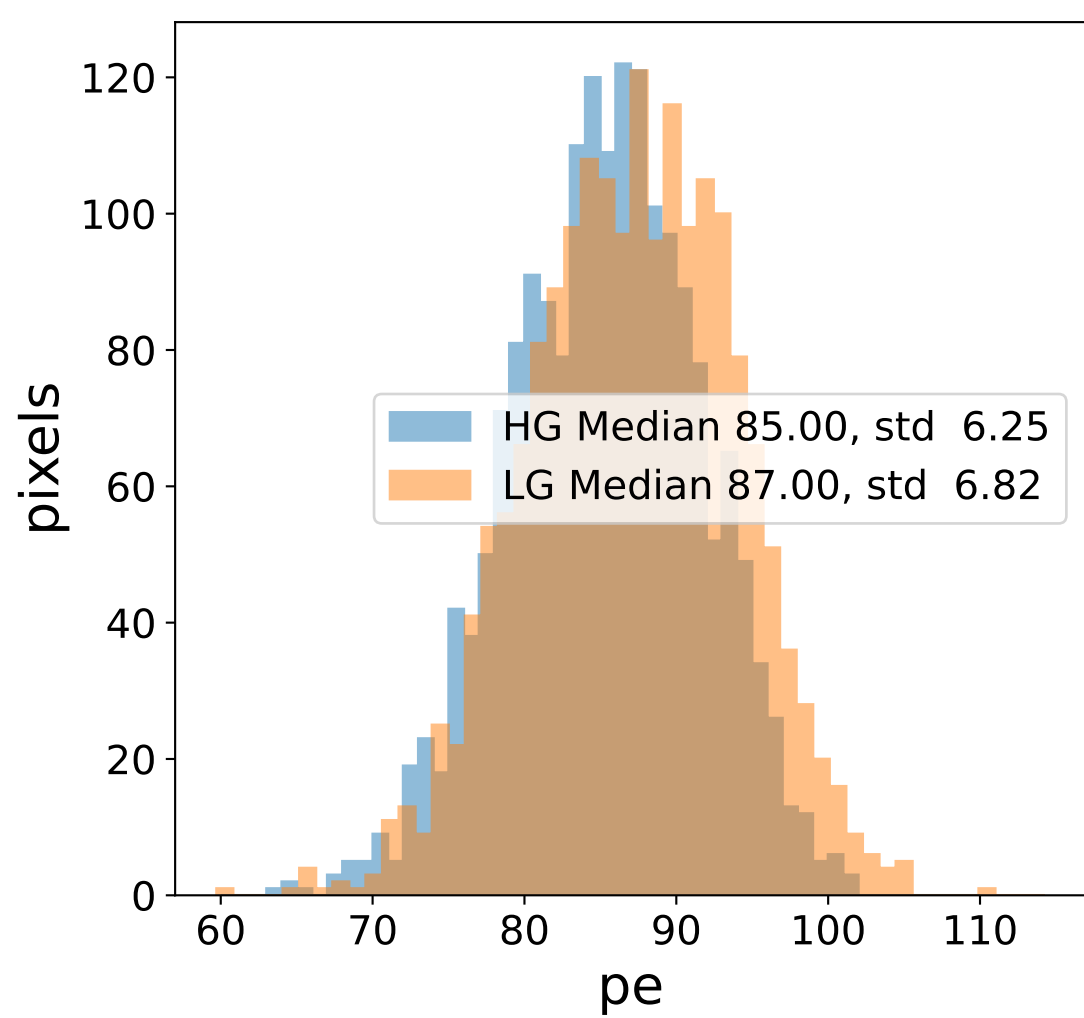

Run 7265, Cat-A calibration

Run 7265

Run 7265 channel: HG

FF sample of 10000 events

pedestal sample of 10000 events

flat-fielded gain [ADC/pe]

Run 7265 channel: LG

FF sample of 10000 events

pedestal sample of 10000 events

flat-fielded gain [ADC/pe]