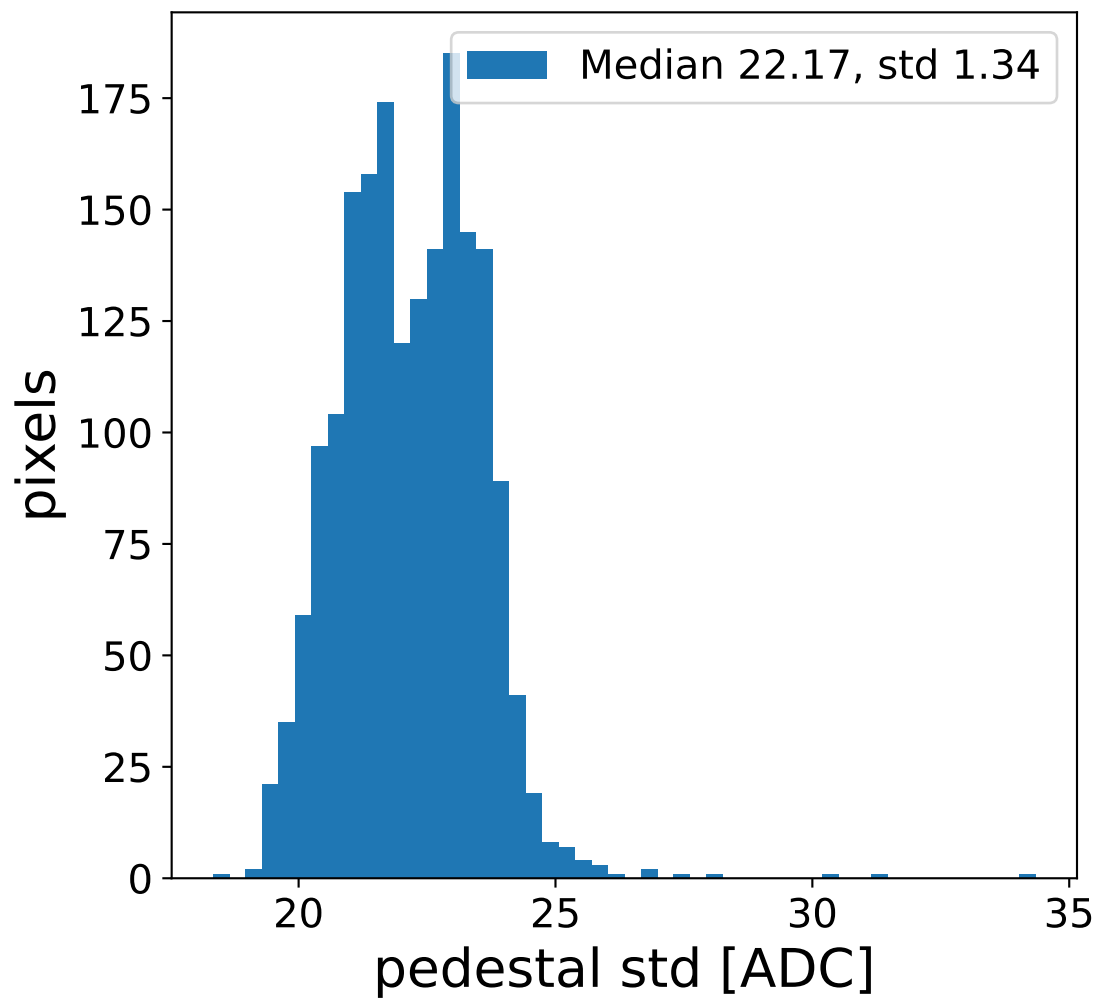

Run 7265, Cat-A calibration

Run 7265

Run 7265 channel: HG

FF sample of 10000 events

pedestal sample of 10000 events

flat-fielded gain [ADC/pe]

Run 7265 channel: LG

FF sample of 10000 events

pedestal sample of 10000 events

flat-fielded gain [ADC/pe]