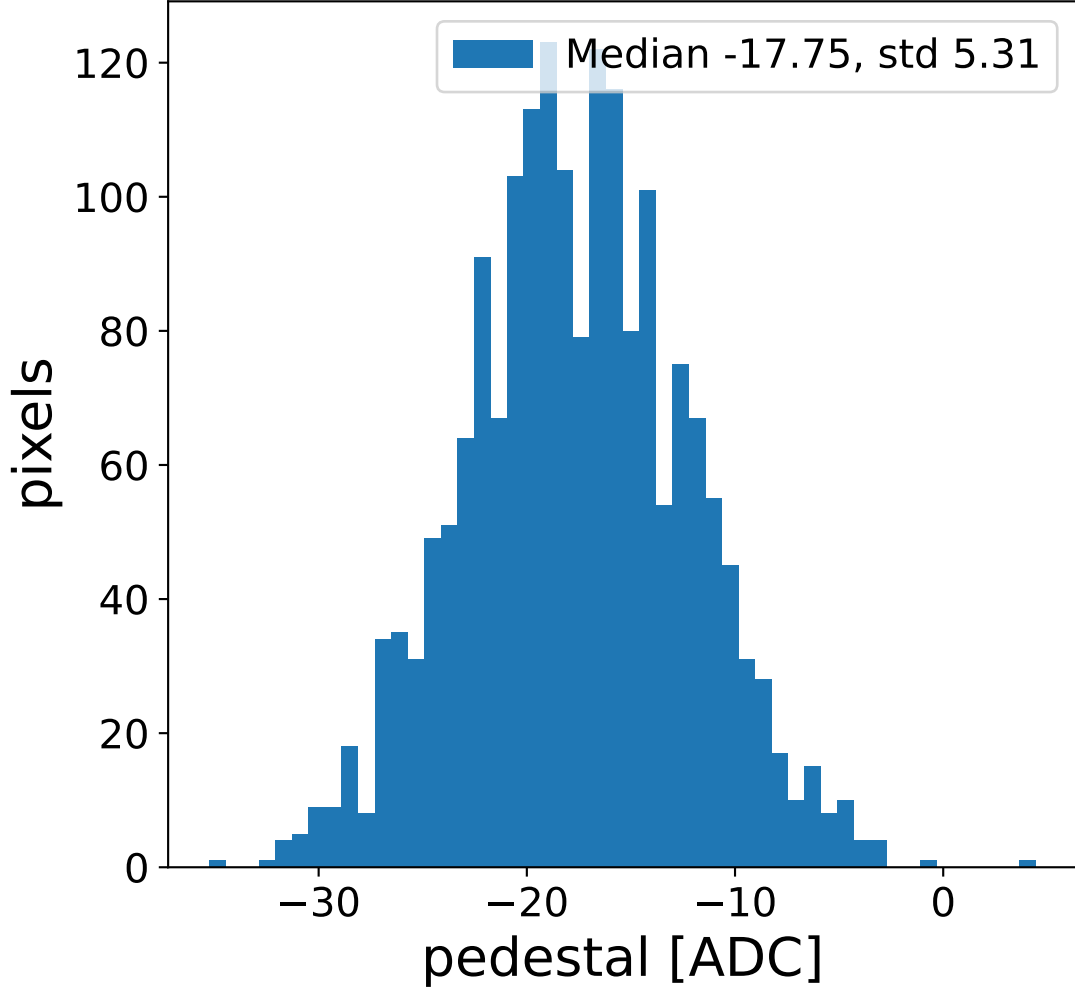

Run 7265, Cat-A calibration

Run 7265

Run 7265 channel: HG

FF sample of 10000 events

pedestal sample of 10000 events

flat-fielded gain [ADC/pe]

Run 7265 channel: LG

FF sample of 10000 events

pedestal sample of 10000 events

flat-fielded gain [ADC/pe]