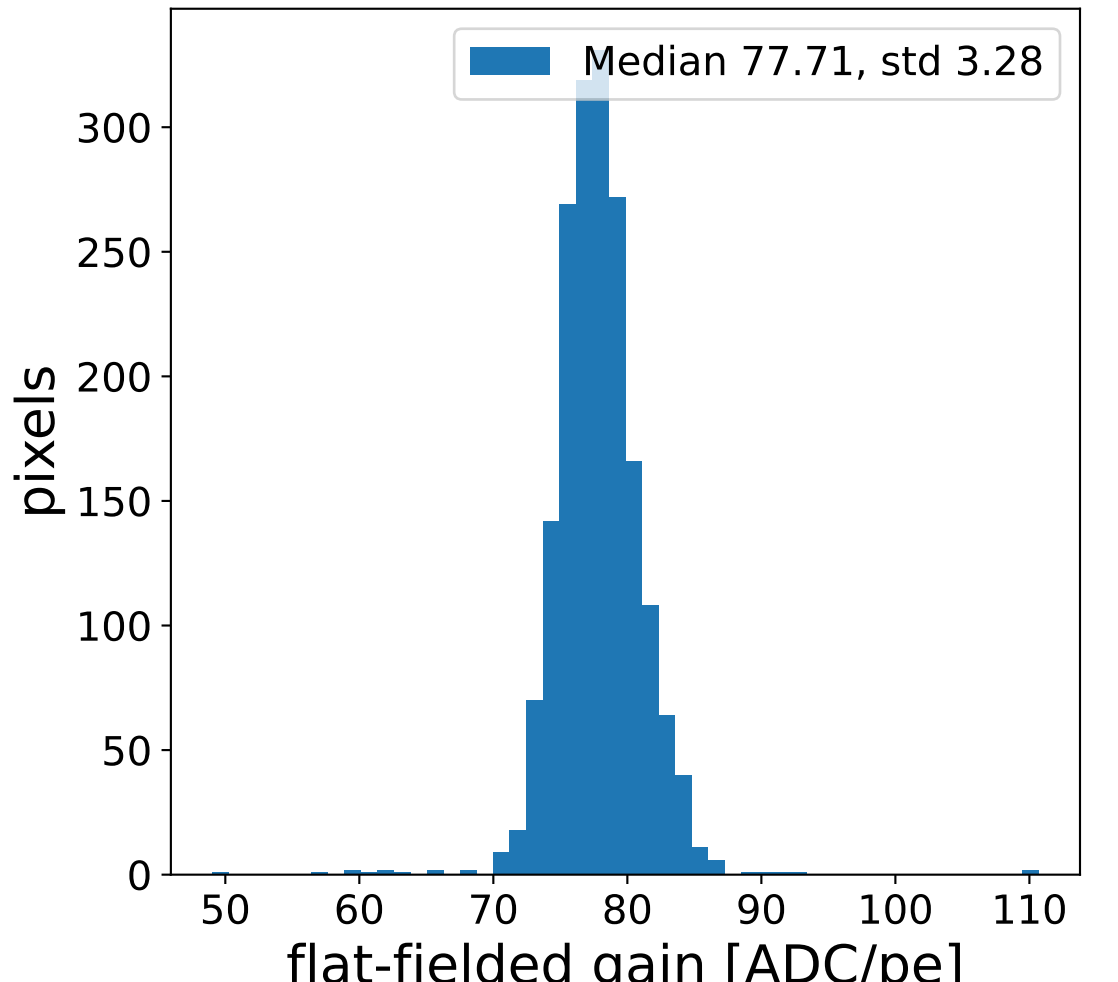

Run 7265, Cat-A calibration

Run 7265

Run 7265 channel: HG

FF sample of 10000 events

pedestal sample of 10000 events

flat-fielded gain [ADC/pe]

Run 7265 channel: LG

FF sample of 10000 events

pedestal sample of 10000 events

flat-fielded gain [ADC/pe]