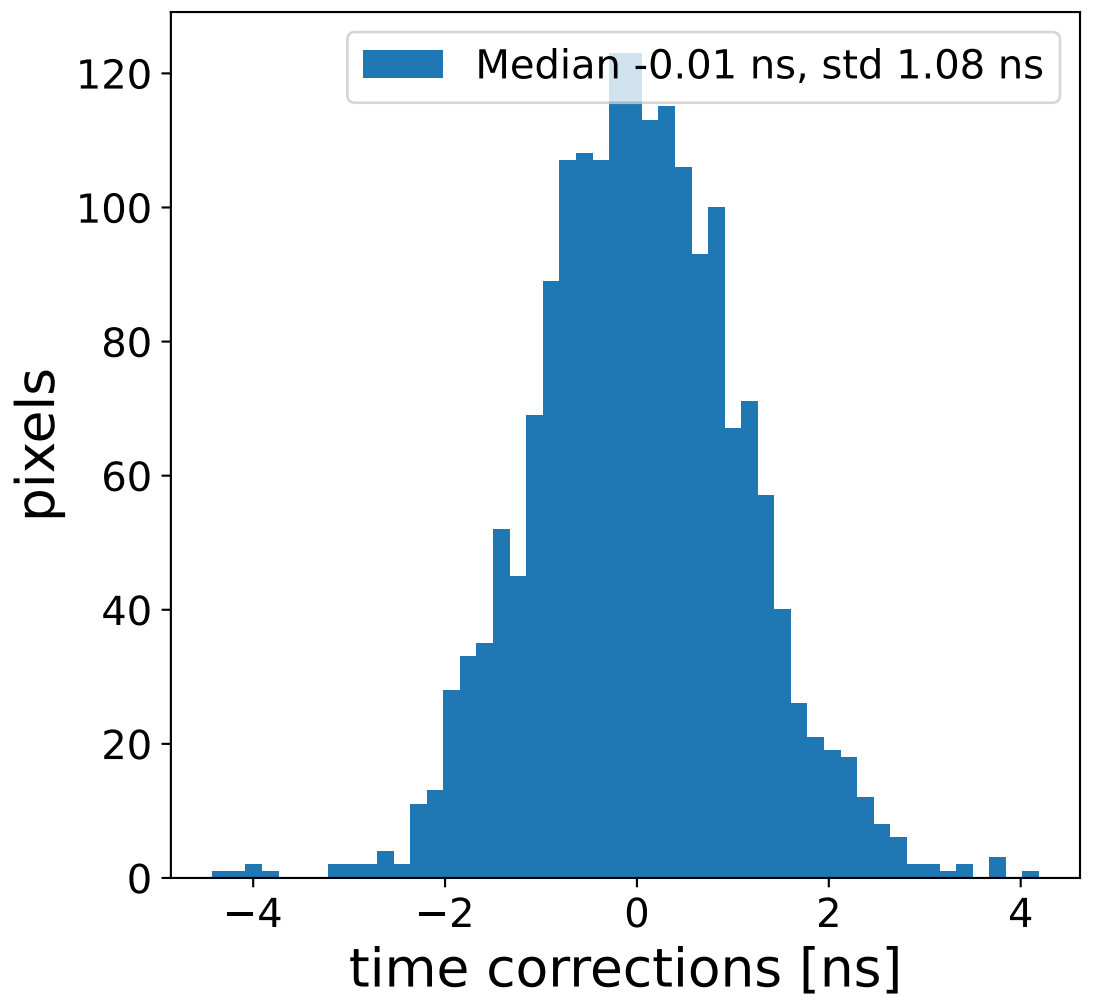

Run 7265, Cat-A calibration

Run 7265

Run 7265 channel: HG

FF sample of 10000 events

pedestal sample of 10000 events

flat-fielded gain [ADC/pe]

Run 7265 channel: LG

FF sample of 10000 events

pedestal sample of 10000 events

flat-fielded gain [ADC/pe]