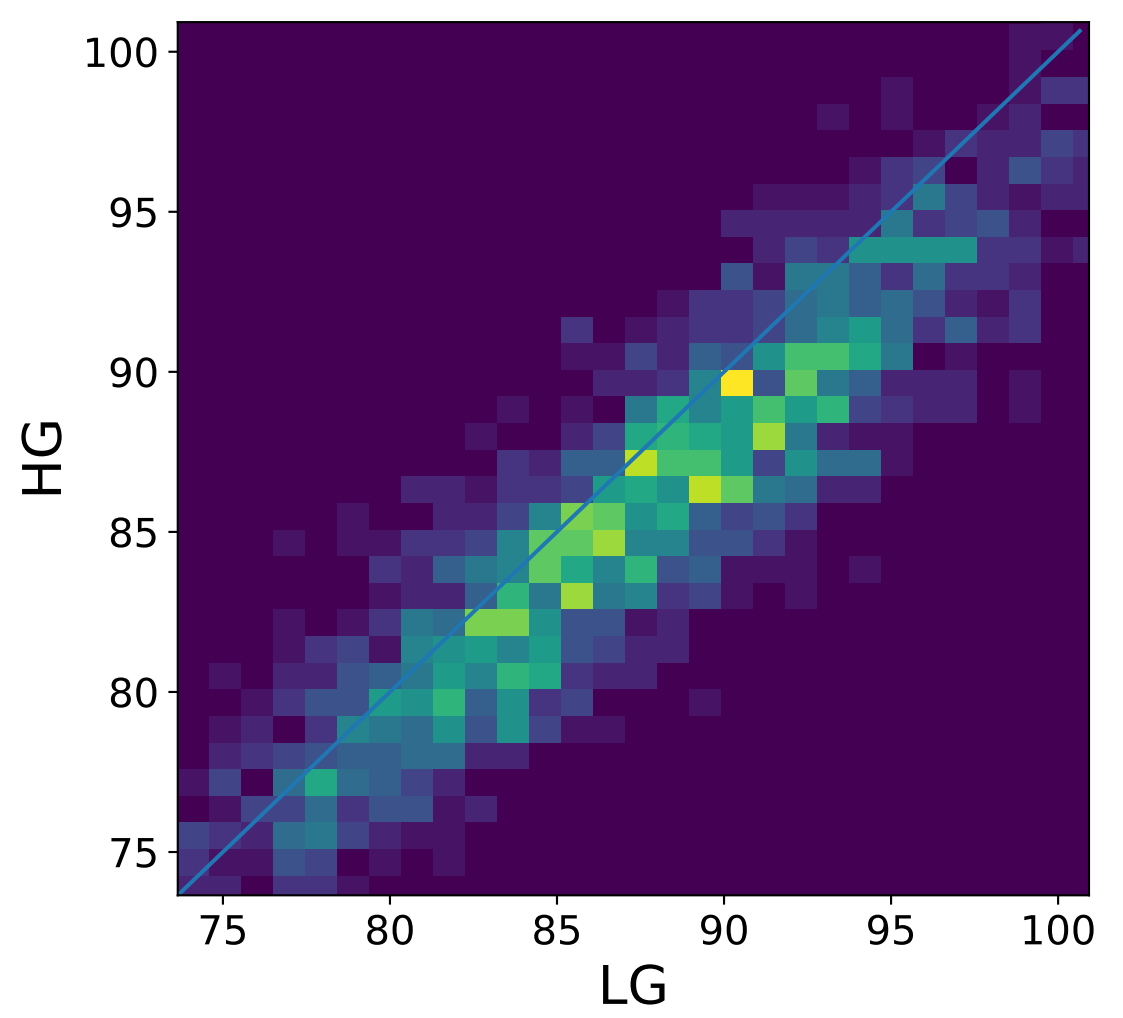

Run 7265, Cat-A calibration

Run 7265

Run 7265 channel: HG

FF sample of 10000 events

pedestal sample of 10000 events

flat-fielded gain [ADC/pe]

Run 7265 channel: LG

FF sample of 10000 events

pedestal sample of 10000 events

flat-fielded gain [ADC/pe]