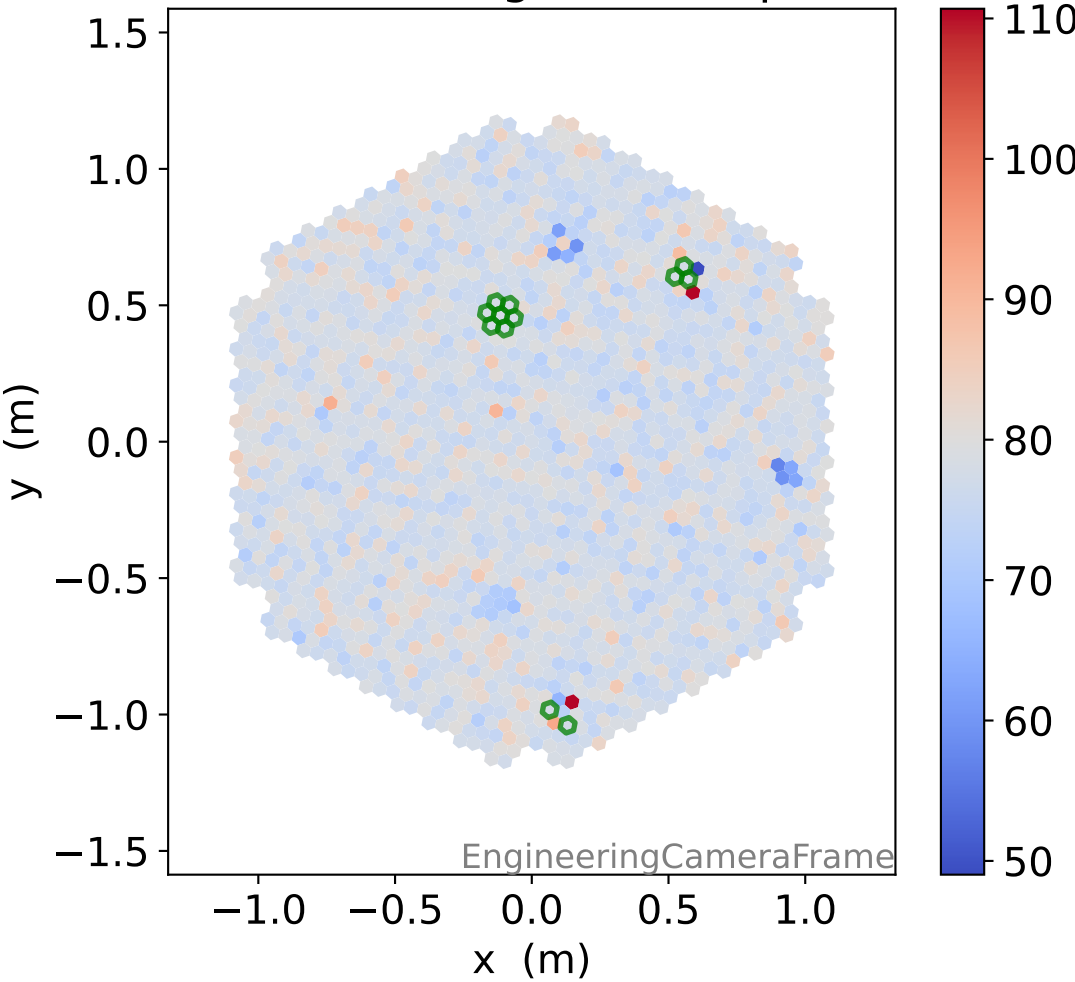

Run 7265, Cat-A calibration

Run 7265

Run 7265 channel: HG

FF sample of 10000 events

pedestal sample of 10000 events

flat-fielded gain [ADC/pe]

Run 7265 channel: LG

FF sample of 10000 events

pedestal sample of 10000 events

flat-fielded gain [ADC/pe]