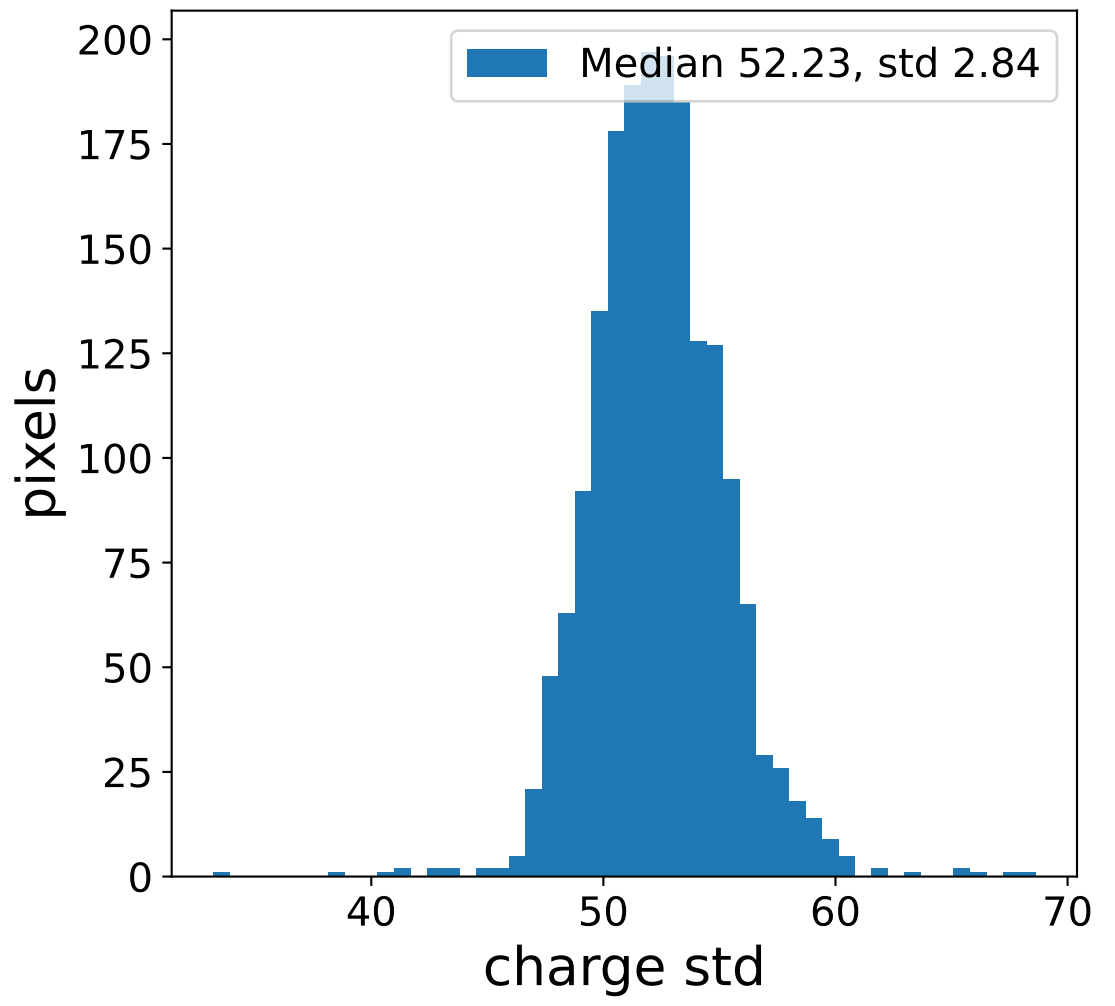

Run 7265, Cat-A calibration

Run 7265

Run 7265 channel: HG

FF sample of 10000 events

pedestal sample of 10000 events

flat-fielded gain [ADC/pe]

Run 7265 channel: LG

FF sample of 10000 events

pedestal sample of 10000 events

flat-fielded gain [ADC/pe]