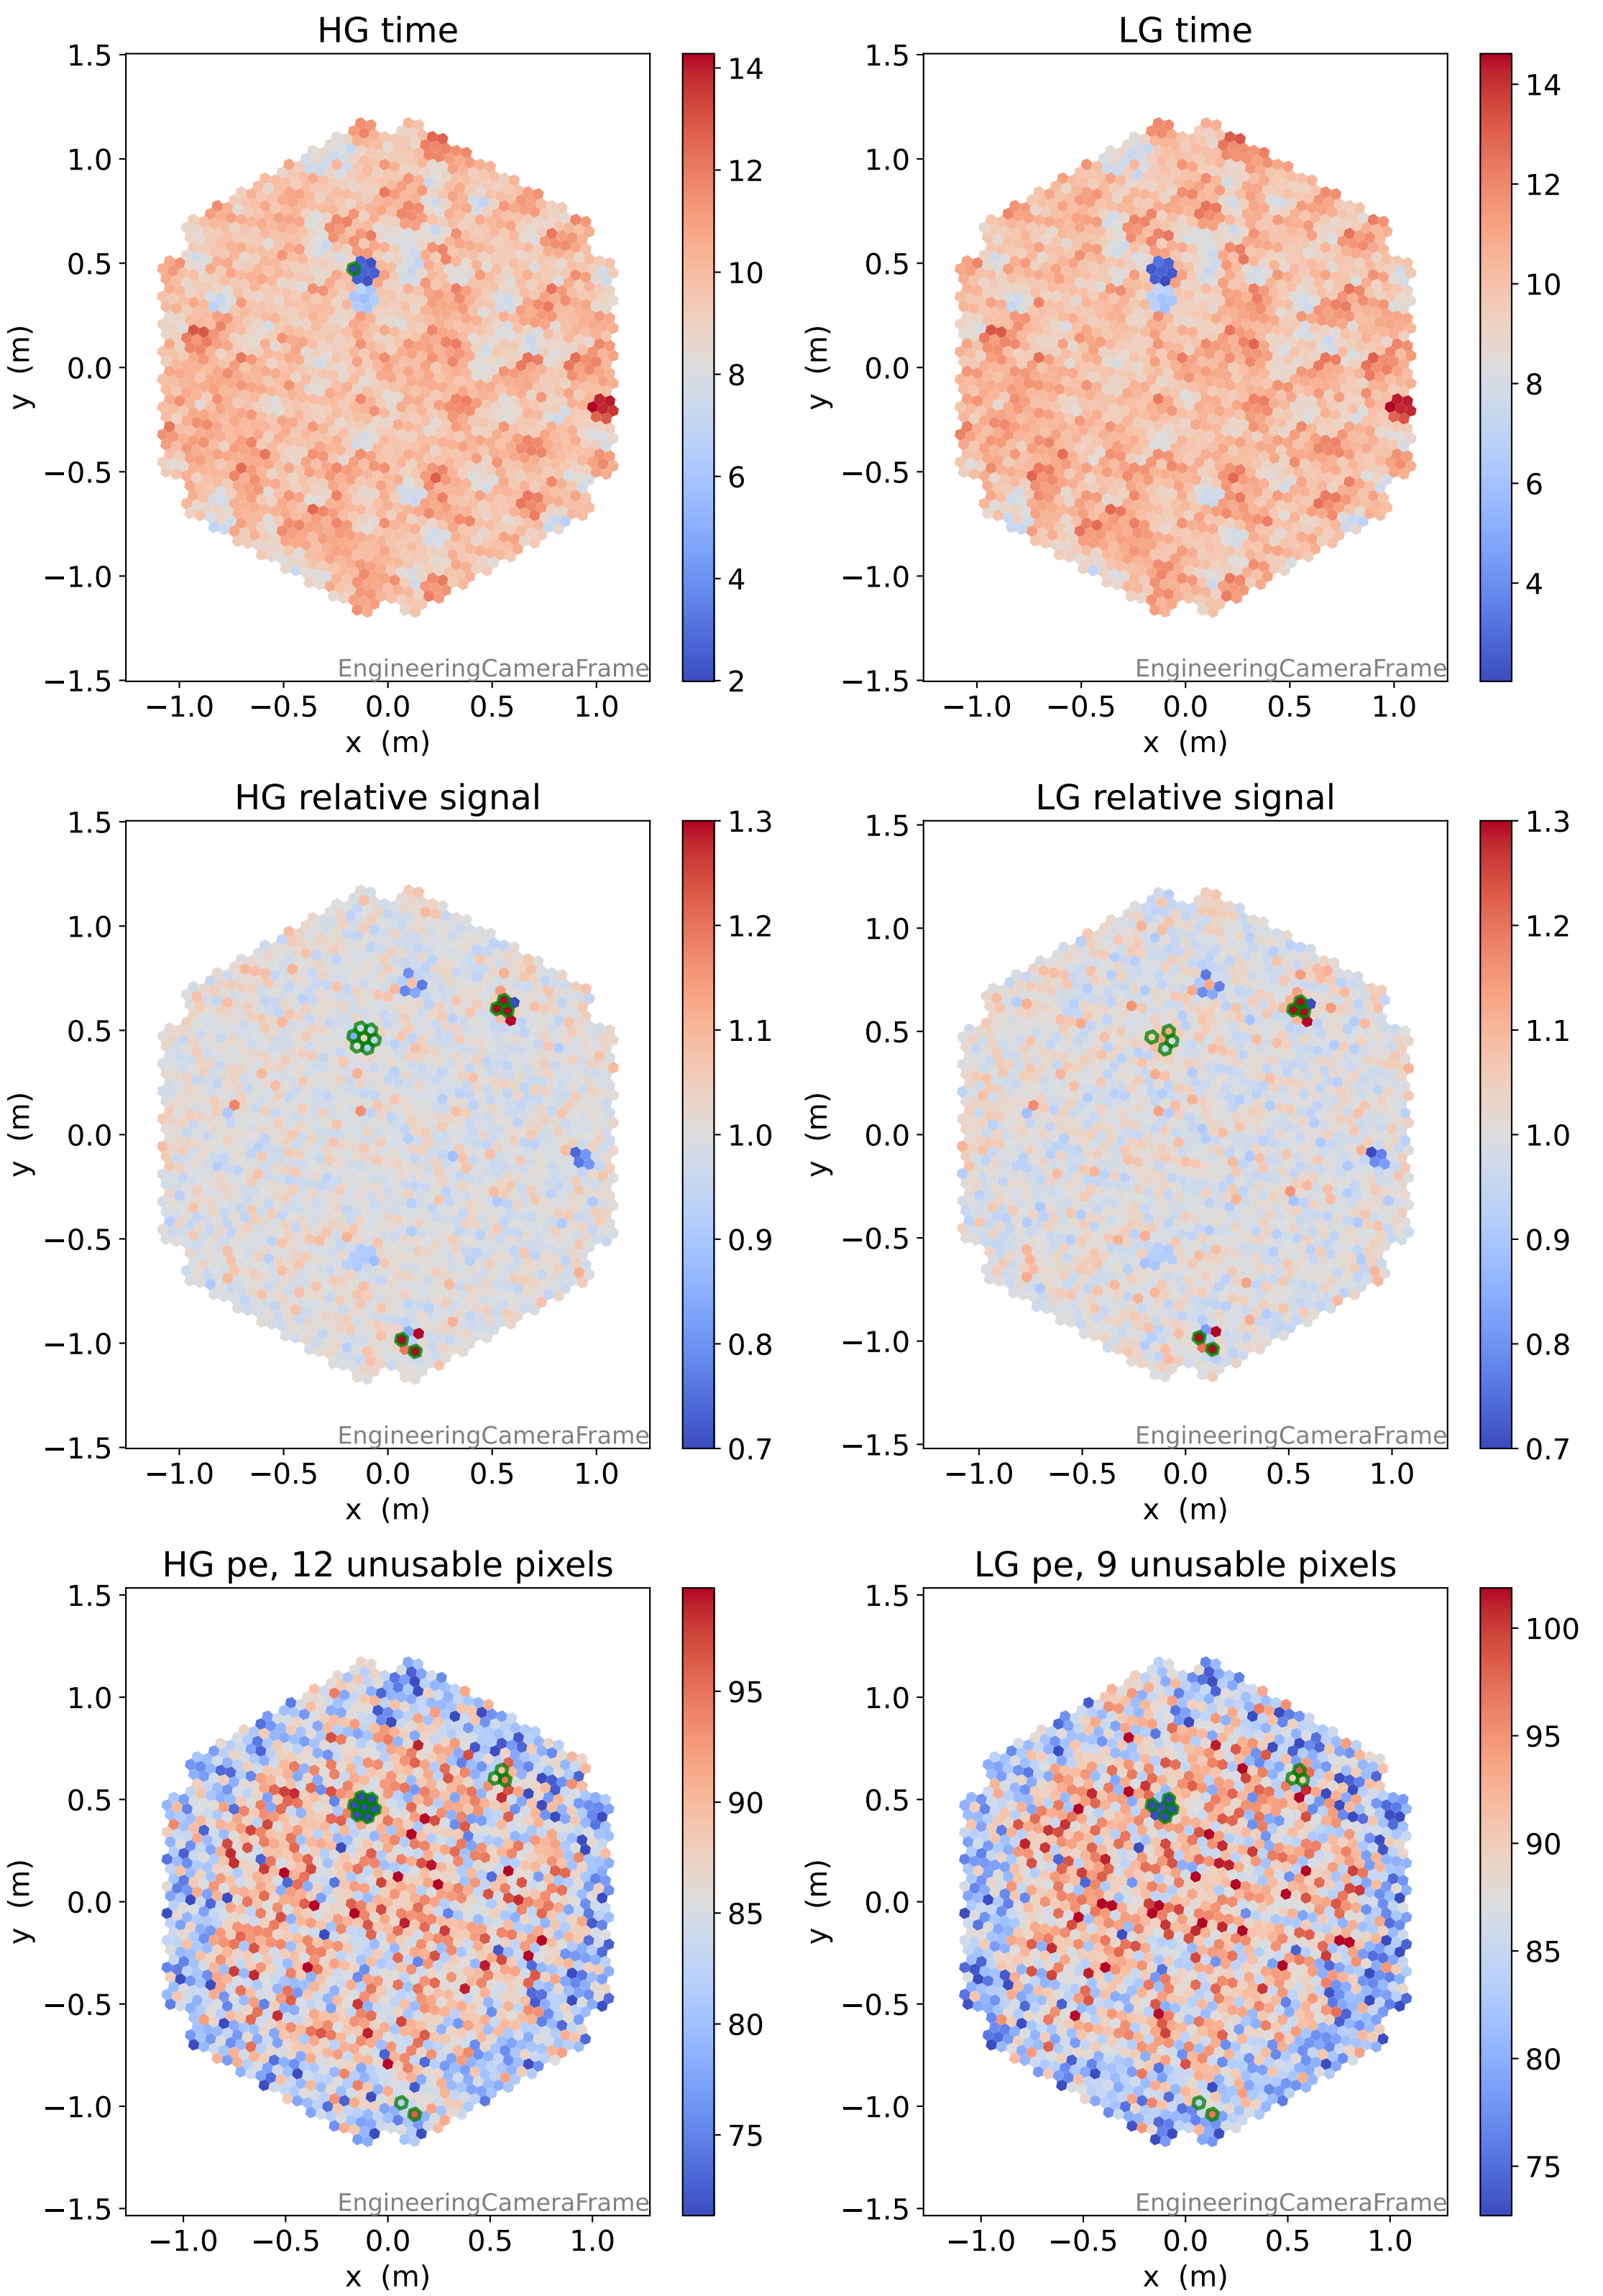

Run 7265, Cat-A calibration

Run 7265

Run 7265 channel: HG

FF sample of 10000 events

pedestal sample of 10000 events

flat-fielded gain [ADC/pe]

Run 7265 channel: LG

FF sample of 10000 events

pedestal sample of 10000 events

flat-fielded gain [ADC/pe]