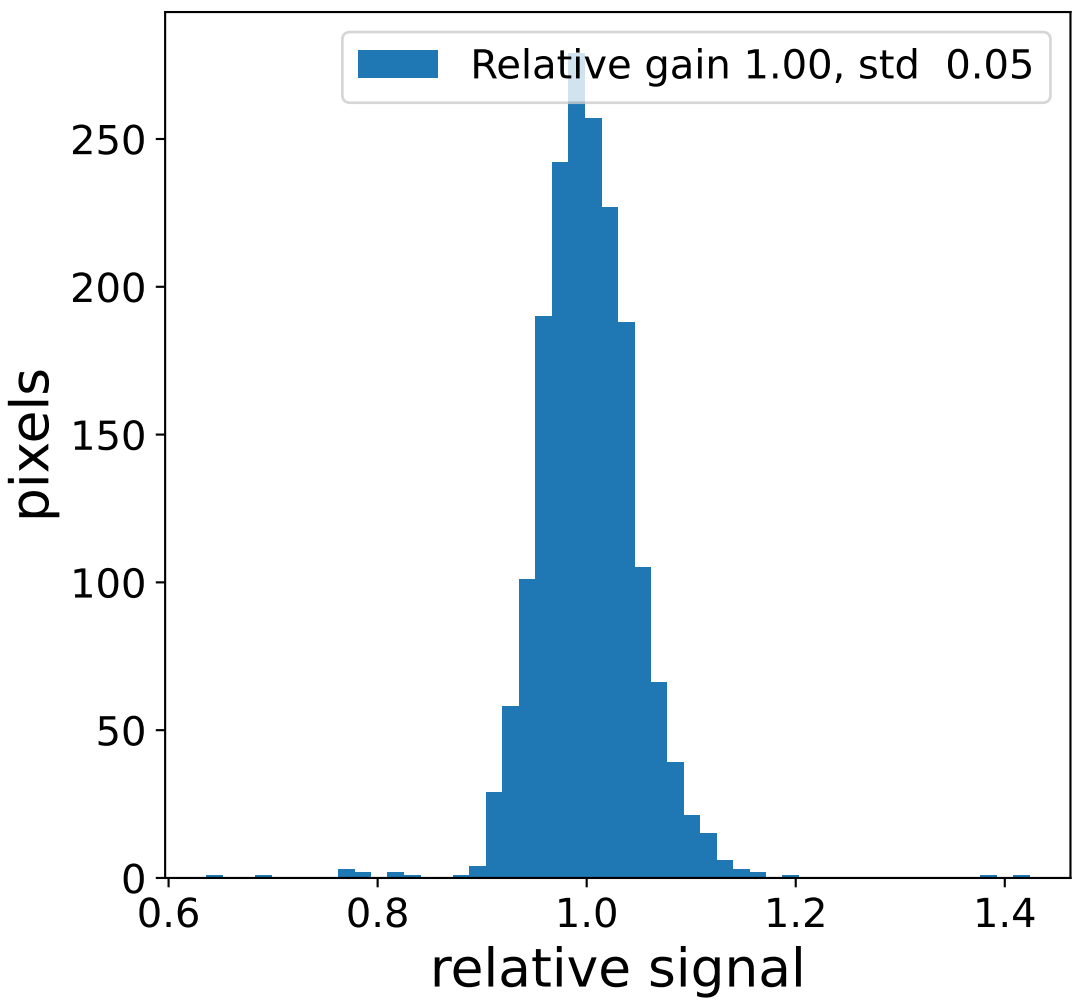

Run 7265, Cat-A calibration

Run 7265

Run 7265 channel: HG

FF sample of 10000 events

pedestal sample of 10000 events

flat-fielded gain [ADC/pe]

Run 7265 channel: LG

FF sample of 10000 events

pedestal sample of 10000 events

flat-fielded gain [ADC/pe]