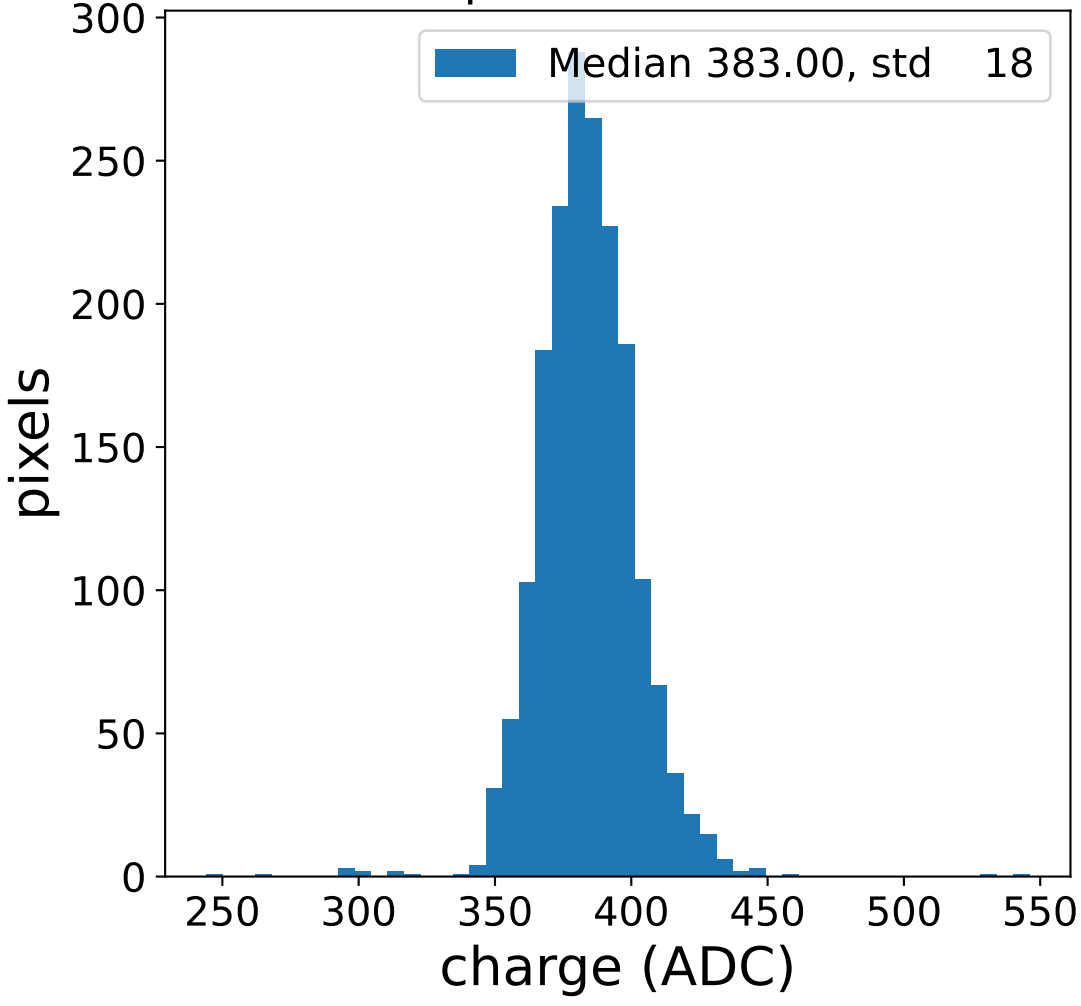

Run 7265, Cat-A calibration

Run 7265

Run 7265 channel: HG

FF sample of 10000 events

pedestal sample of 10000 events

flat-fielded gain [ADC/pe]

Run 7265 channel: LG

FF sample of 10000 events

pedestal sample of 10000 events

flat-fielded gain [ADC/pe]