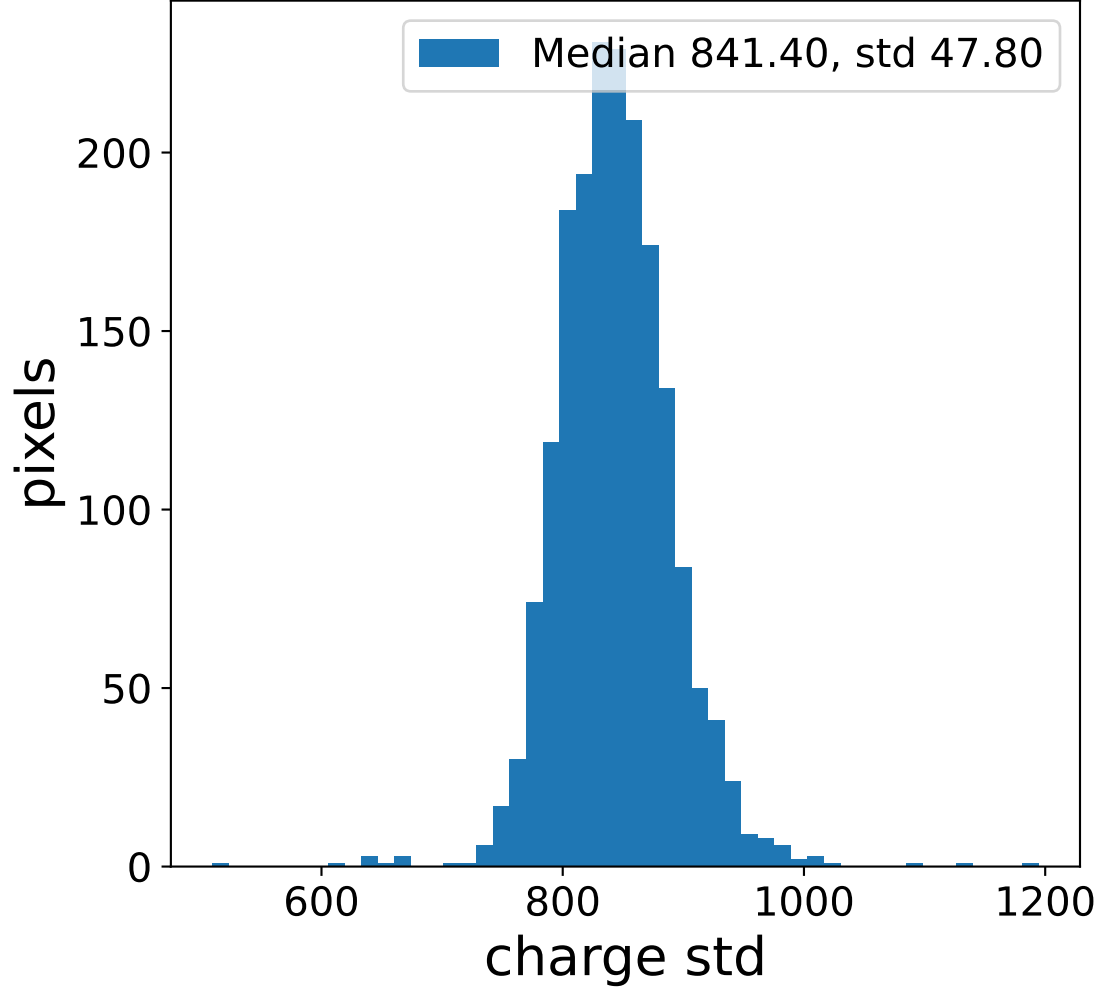

Run 7265, Cat-A calibration

Run 7265

Run 7265 channel: HG

FF sample of 10000 events

pedestal sample of 10000 events

flat-fielded gain [ADC/pe]

Run 7265 channel: LG

FF sample of 10000 events

pedestal sample of 10000 events

flat-fielded gain [ADC/pe]