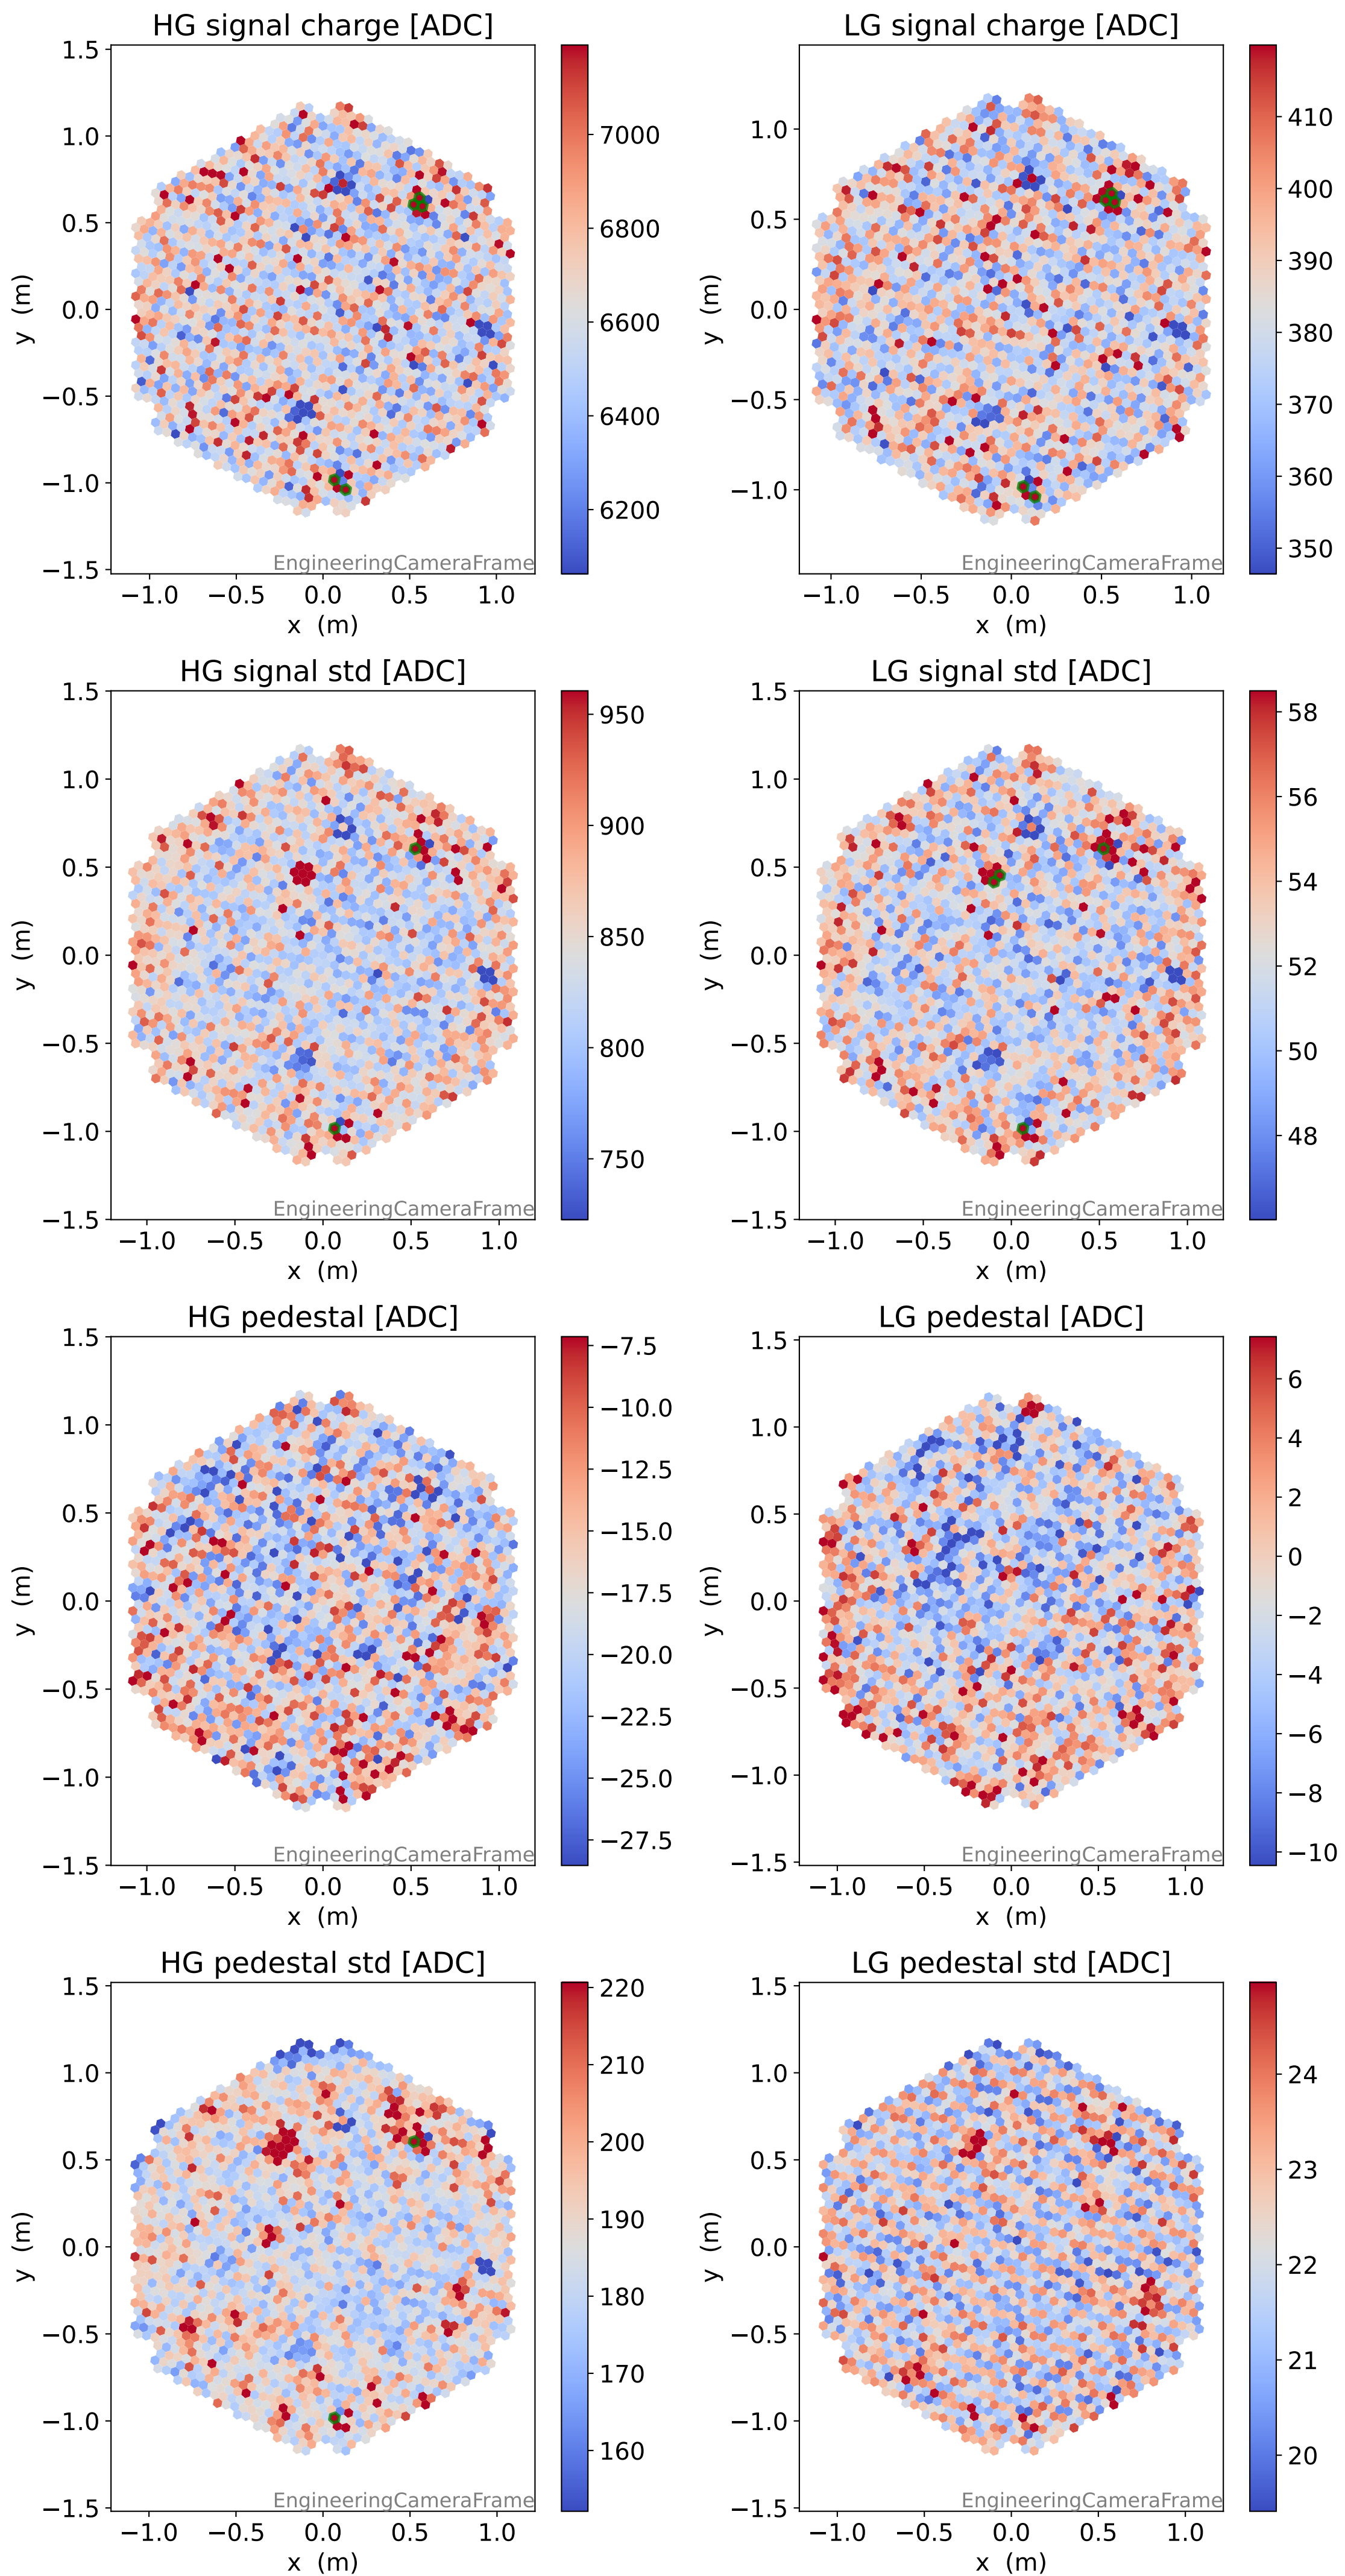

Run 7265, Cat-A calibration

Run 7265

Run 7265 channel: HG

FF sample of 10000 events

pedestal sample of 10000 events

flat-fielded gain [ADC/pe]

Run 7265 channel: LG

FF sample of 10000 events

pedestal sample of 10000 events

flat-fielded gain [ADC/pe]