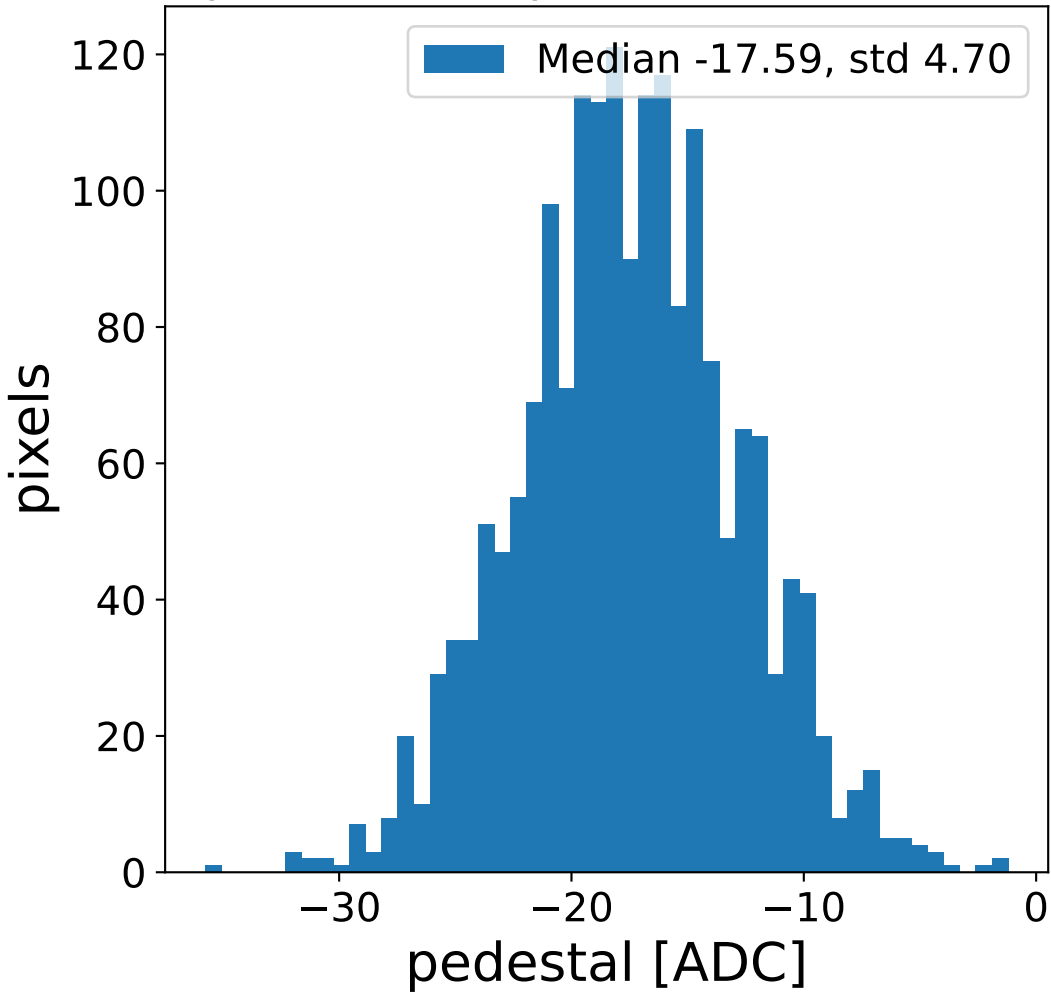

Run 7226, Cat-A calibration

Run 7226

Run 7226 channel: HG

FF sample of 10000 events

pedestal sample of 10000 events

flat-fielded gain [ADC/pe]

Run 7226 channel: LG

FF sample of 10000 events

pedestal sample of 10000 events

flat-fielded gain [ADC/pe]