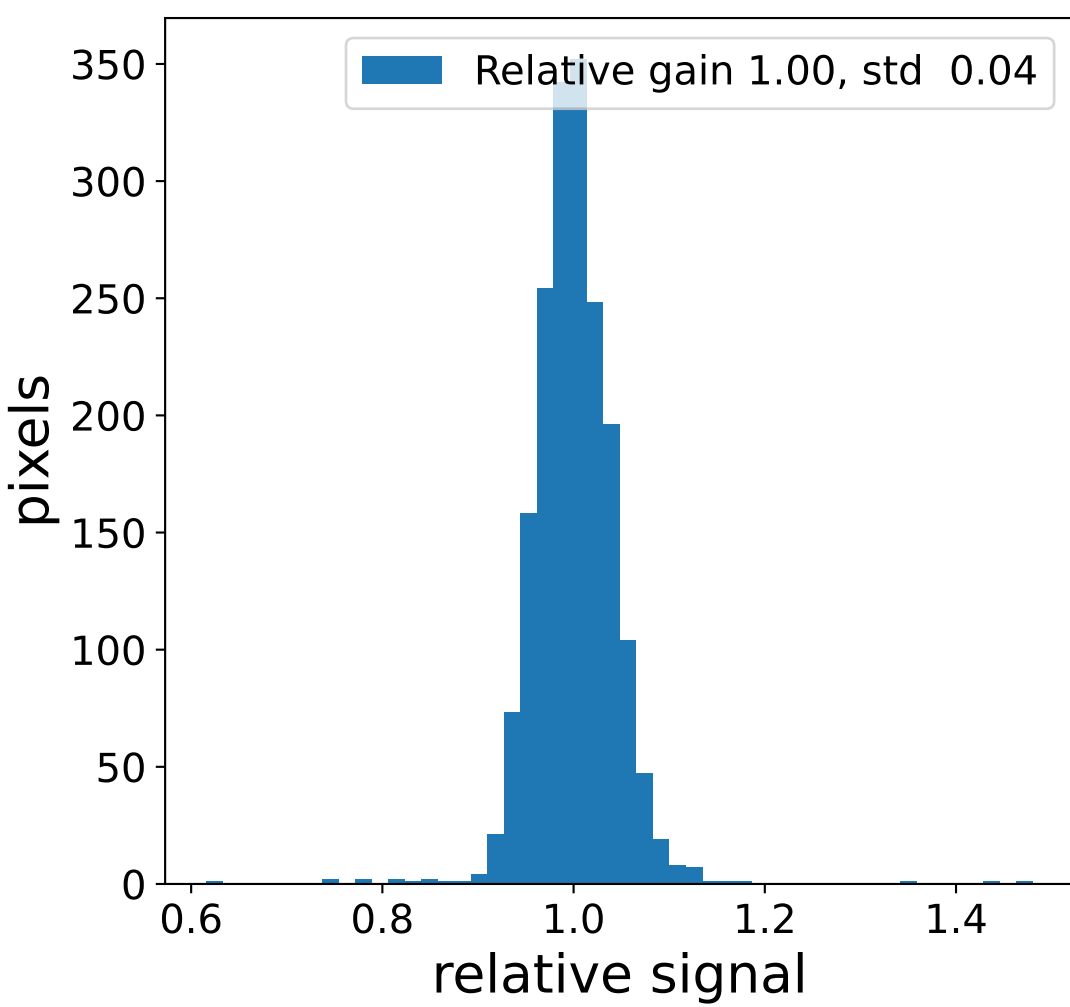

Run 7226, Cat-A calibration

Run 7226

Run 7226 channel: HG

FF sample of 10000 events

pedestal sample of 10000 events

flat-fielded gain [ADC/pe]

Run 7226 channel: LG

FF sample of 10000 events

pedestal sample of 10000 events

flat-fielded gain [ADC/pe]