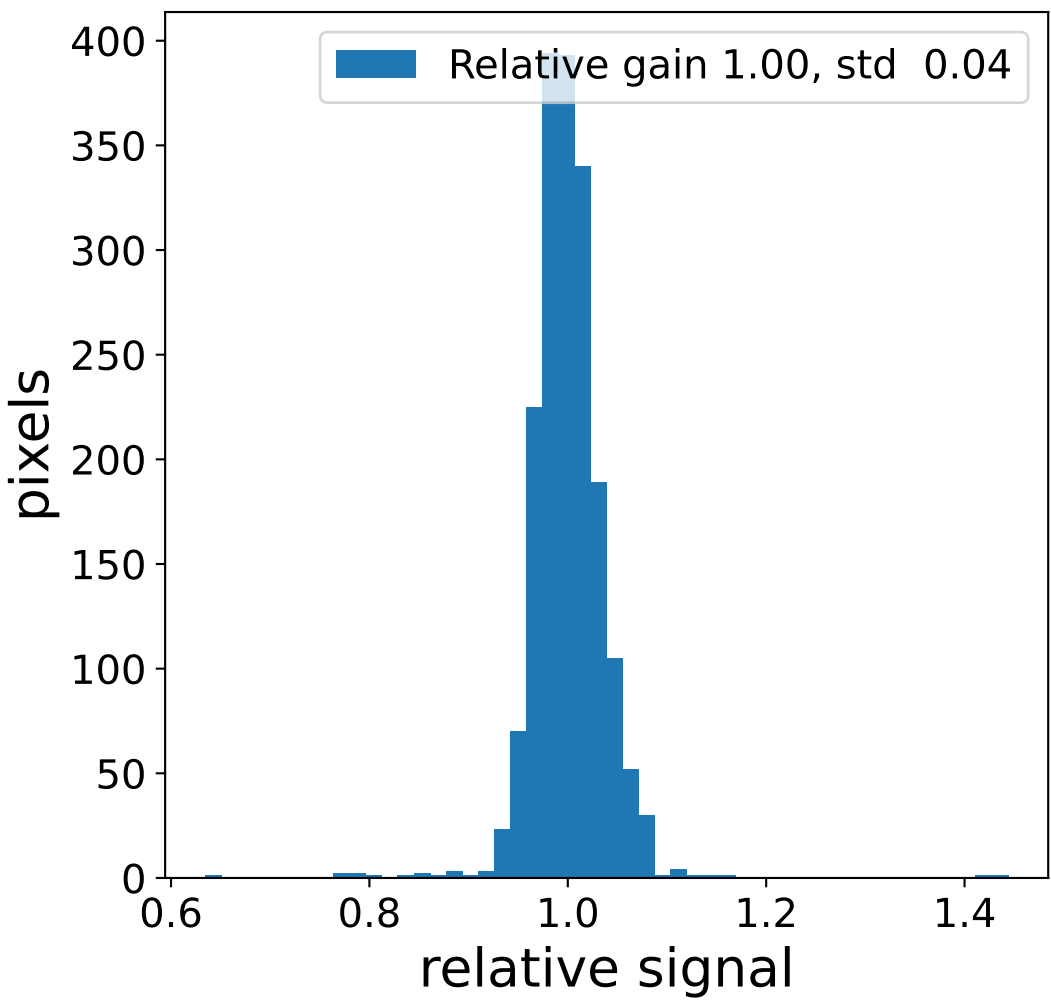

Run 7226, Cat-A calibration

Run 7226

Run 7226 channel: HG

FF sample of 10000 events

pedestal sample of 10000 events

flat-fielded gain [ADC/pe]

Run 7226 channel: LG

FF sample of 10000 events

pedestal sample of 10000 events

flat-fielded gain [ADC/pe]