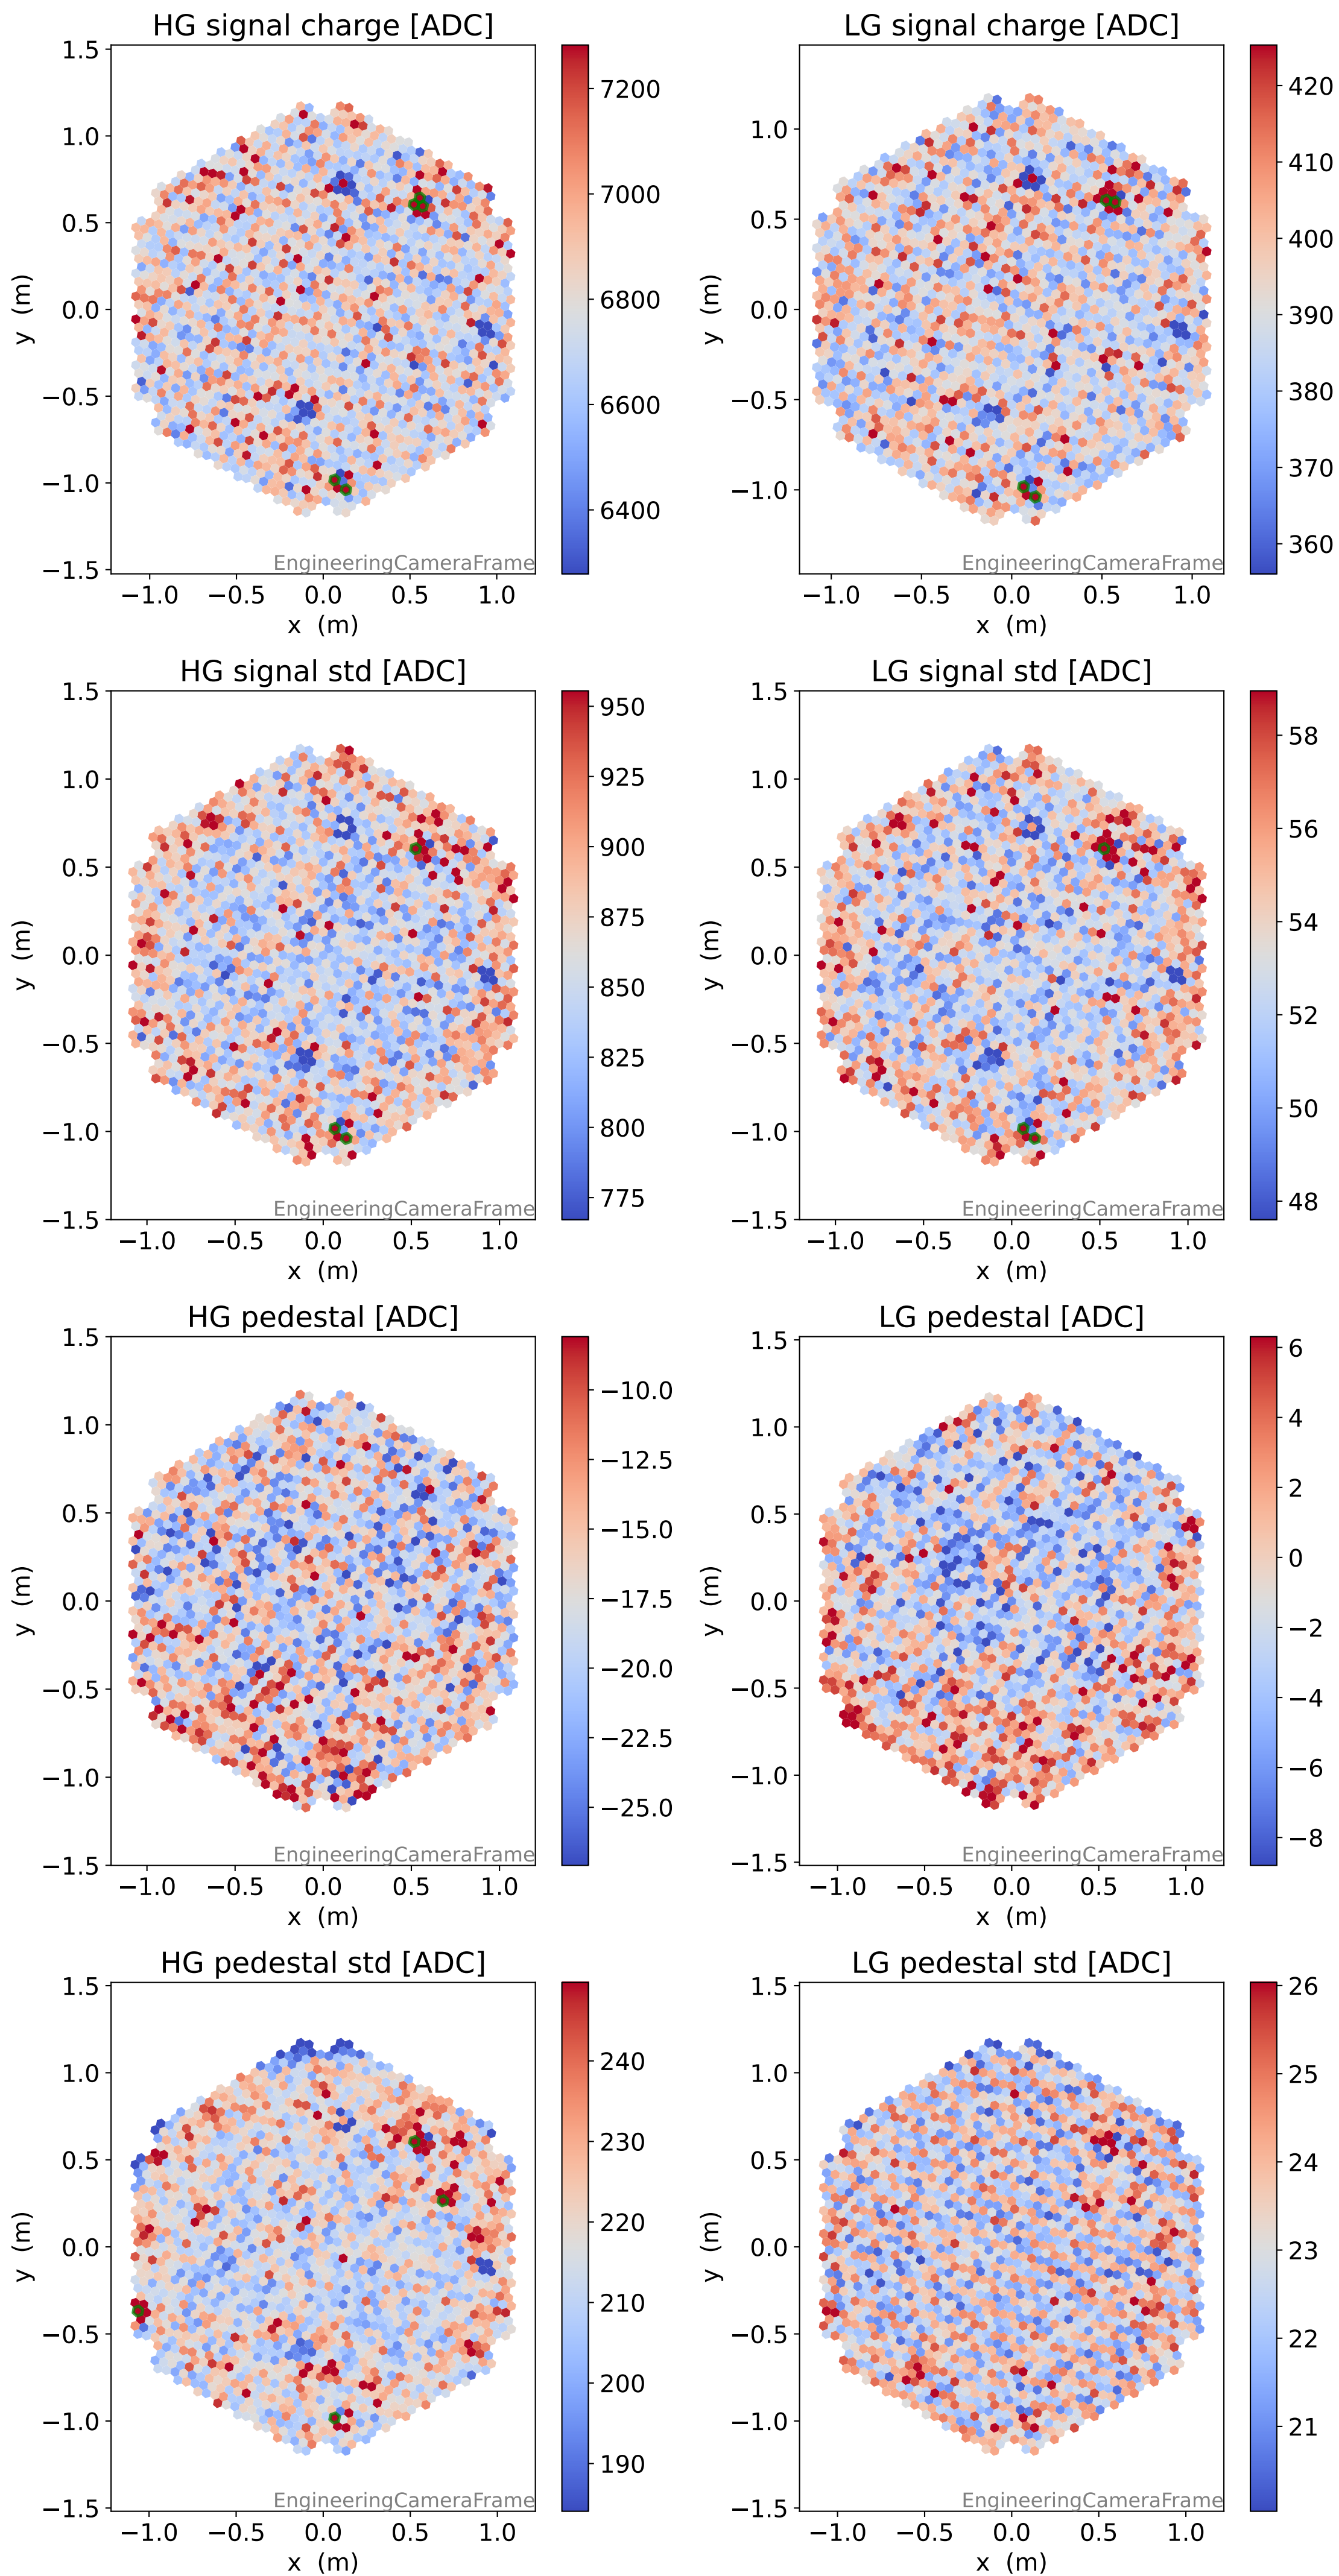

Run 7226, Cat-A calibration

Run 7226

Run 7226 channel: HG

FF sample of 10000 events

pedestal sample of 10000 events

flat-fielded gain [ADC/pe]

Run 7226 channel: LG

FF sample of 10000 events

pedestal sample of 10000 events

flat-fielded gain [ADC/pe]