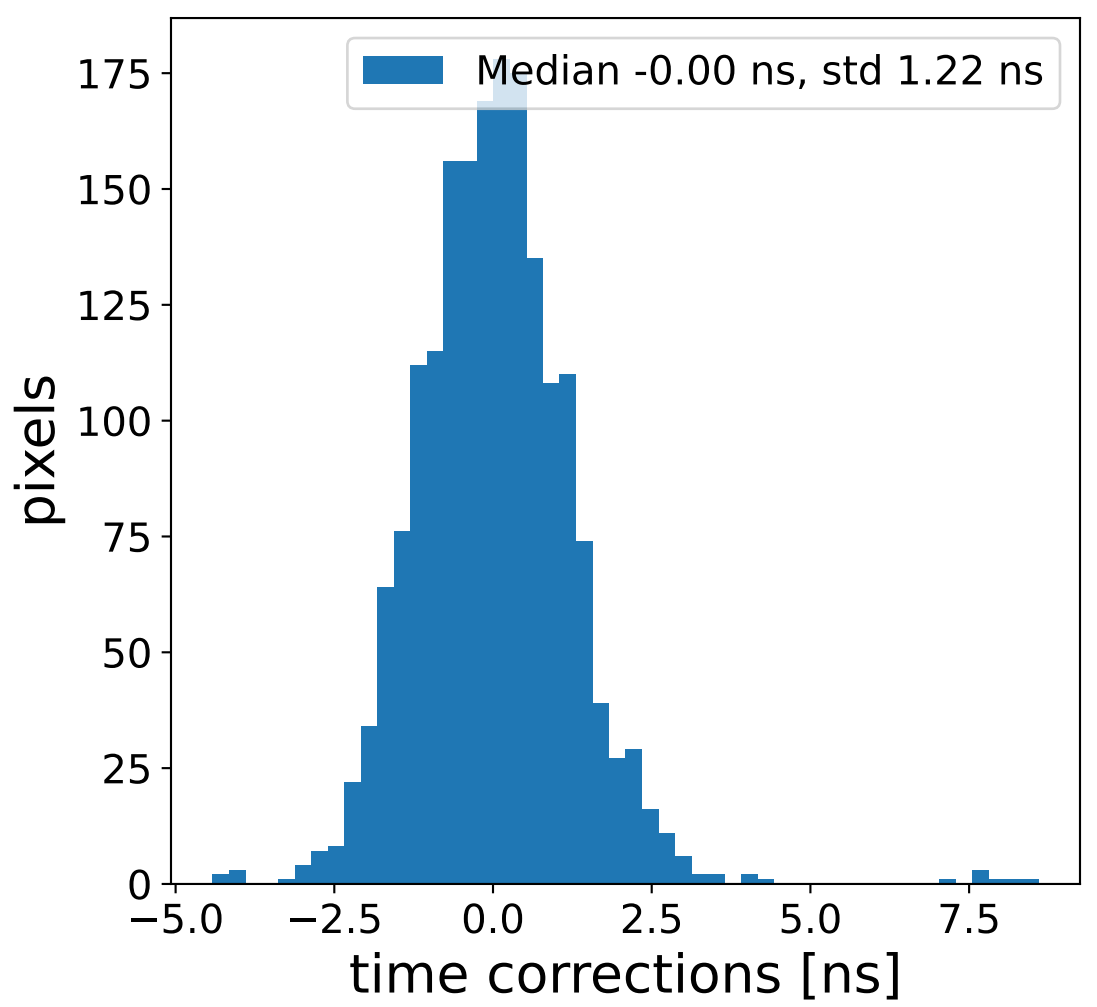

Run 7226, Cat-A calibration

Run 7226

Run 7226 channel: HG

FF sample of 10000 events

pedestal sample of 10000 events

flat-fielded gain [ADC/pe]

Run 7226 channel: LG

FF sample of 10000 events

pedestal sample of 10000 events

flat-fielded gain [ADC/pe]