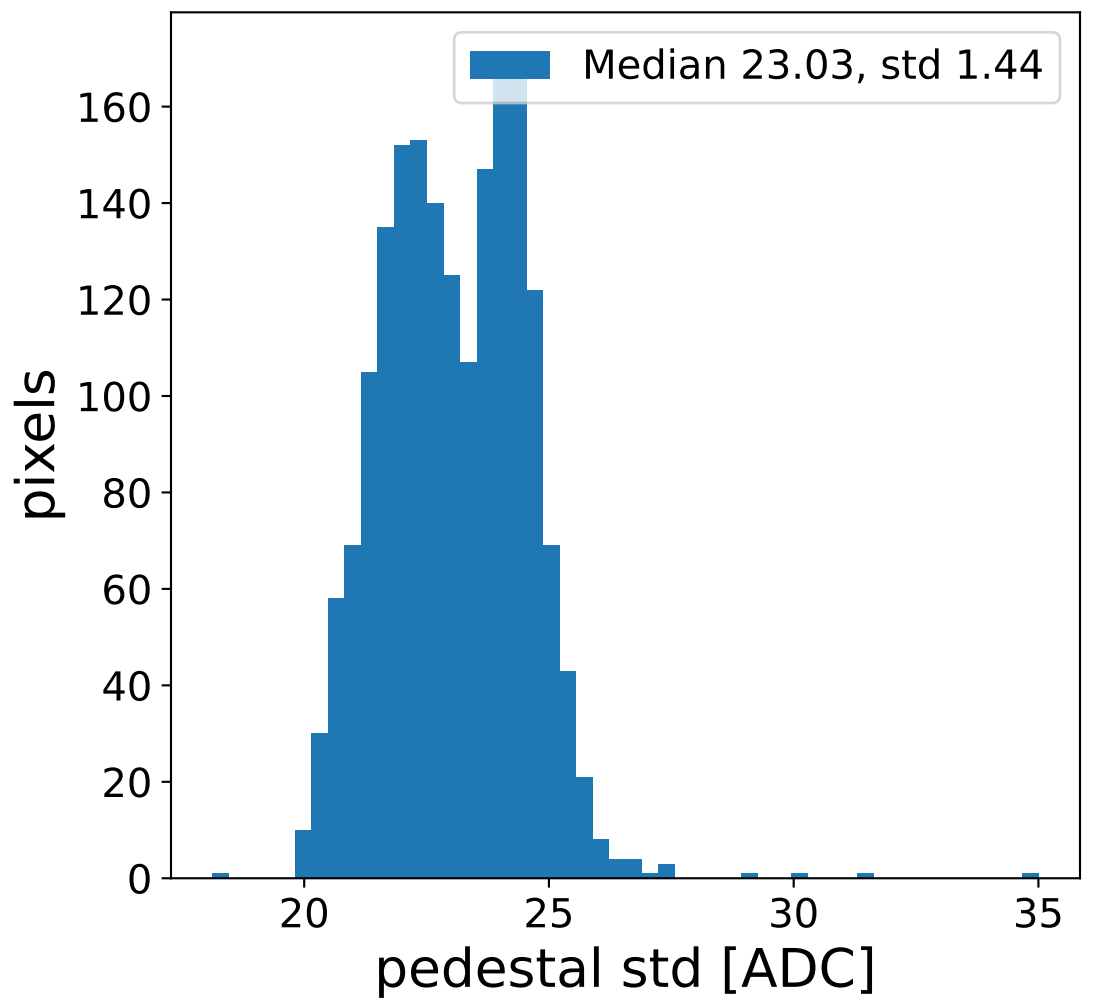

Run 7226, Cat-A calibration

Run 7226

Run 7226 channel: HG

FF sample of 10000 events

pedestal sample of 10000 events

flat-fielded gain [ADC/pe]

Run 7226 channel: LG

FF sample of 10000 events

pedestal sample of 10000 events

flat-fielded gain [ADC/pe]