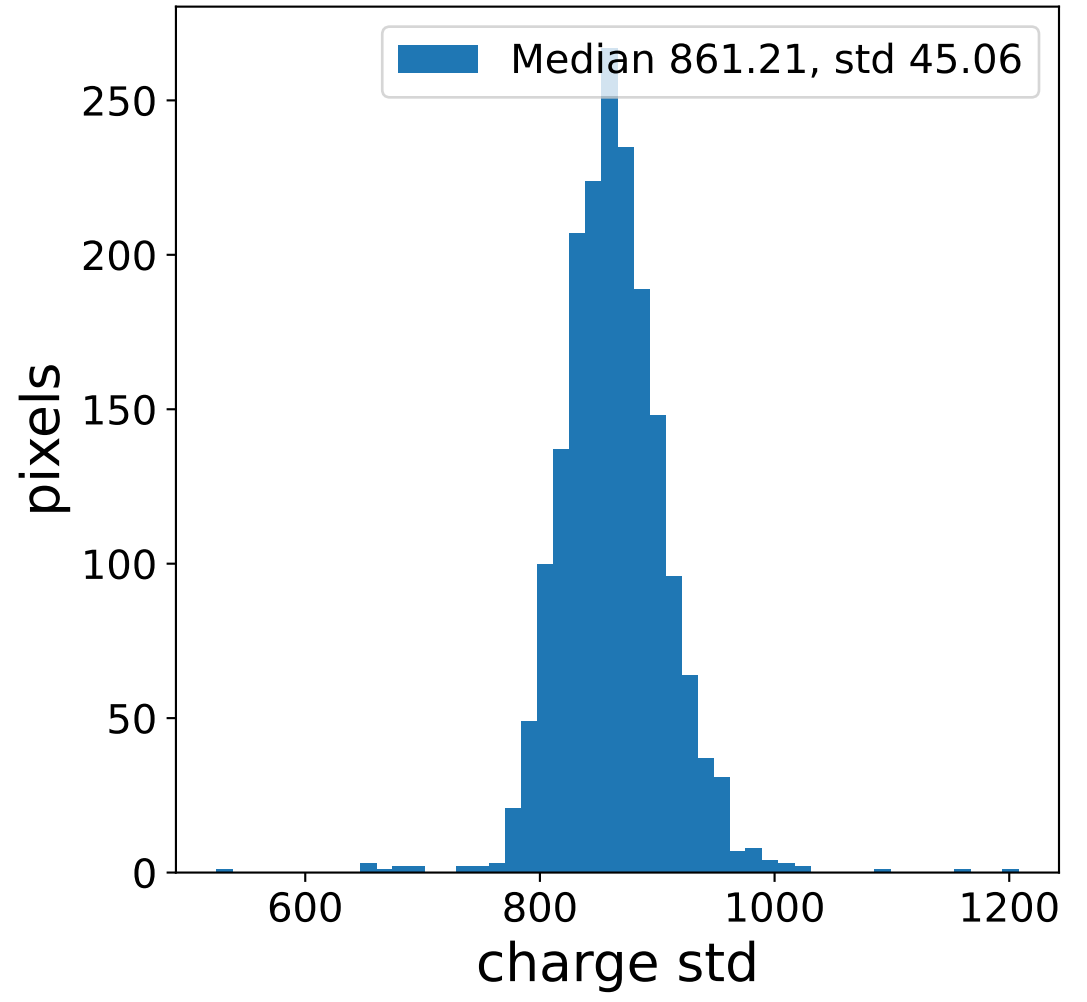

Run 7226, Cat-A calibration

Run 7226

Run 7226 channel: HG

FF sample of 10000 events

pedestal sample of 10000 events

flat-fielded gain [ADC/pe]

Run 7226 channel: LG

FF sample of 10000 events

pedestal sample of 10000 events

flat-fielded gain [ADC/pe]