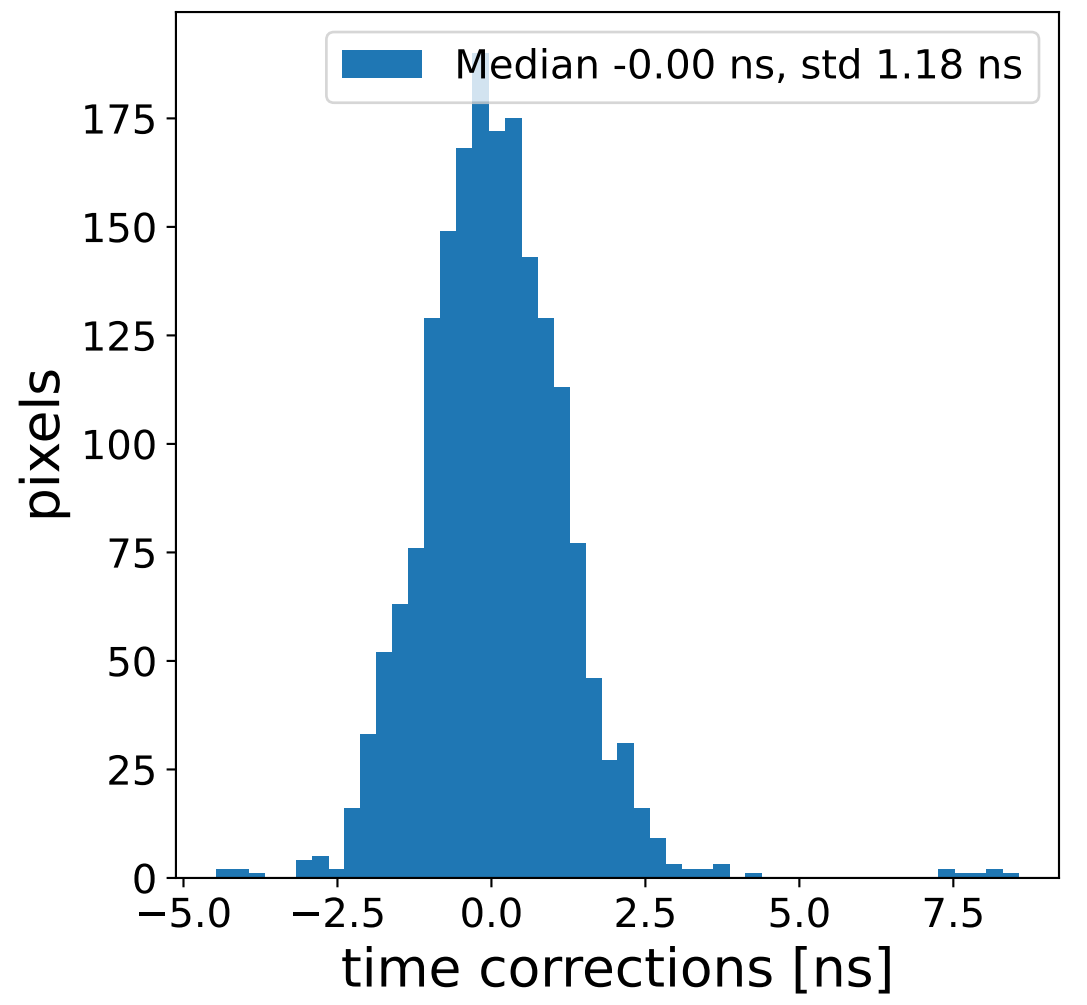

Run 7226, Cat-A calibration

Run 7226

Run 7226 channel: HG

FF sample of 10000 events

pedestal sample of 10000 events

flat-fielded gain [ADC/pe]

Run 7226 channel: LG

FF sample of 10000 events

pedestal sample of 10000 events

flat-fielded gain [ADC/pe]