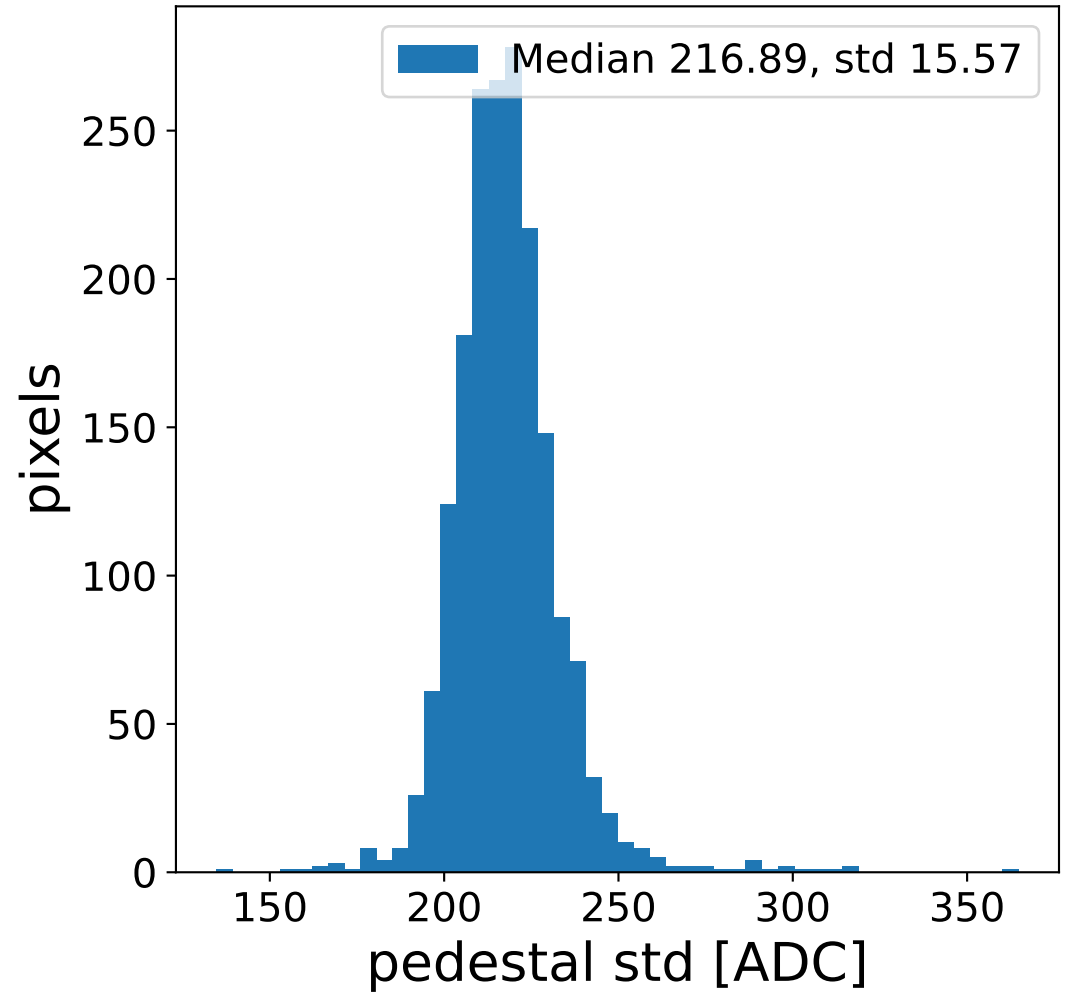

Run 7226, Cat-A calibration

Run 7226

Run 7226 channel: HG

FF sample of 10000 events

pedestal sample of 10000 events

flat-fielded gain [ADC/pe]

Run 7226 channel: LG

FF sample of 10000 events

pedestal sample of 10000 events

flat-fielded gain [ADC/pe]