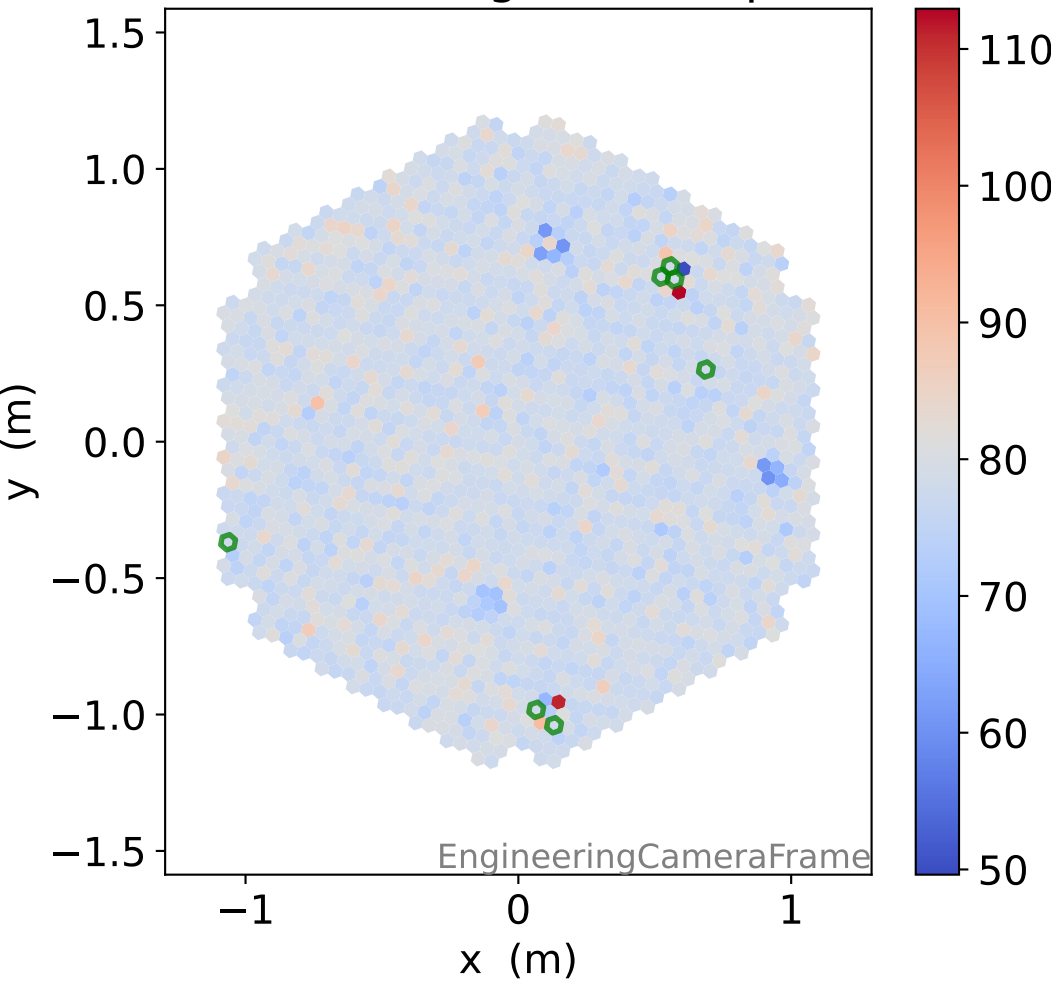

Run 7226, Cat-A calibration

Run 7226

Run 7226 channel: HG

FF sample of 10000 events

pedestal sample of 10000 events

flat-fielded gain [ADC/pe]

Run 7226 channel: LG

FF sample of 10000 events

pedestal sample of 10000 events

flat-fielded gain [ADC/pe]