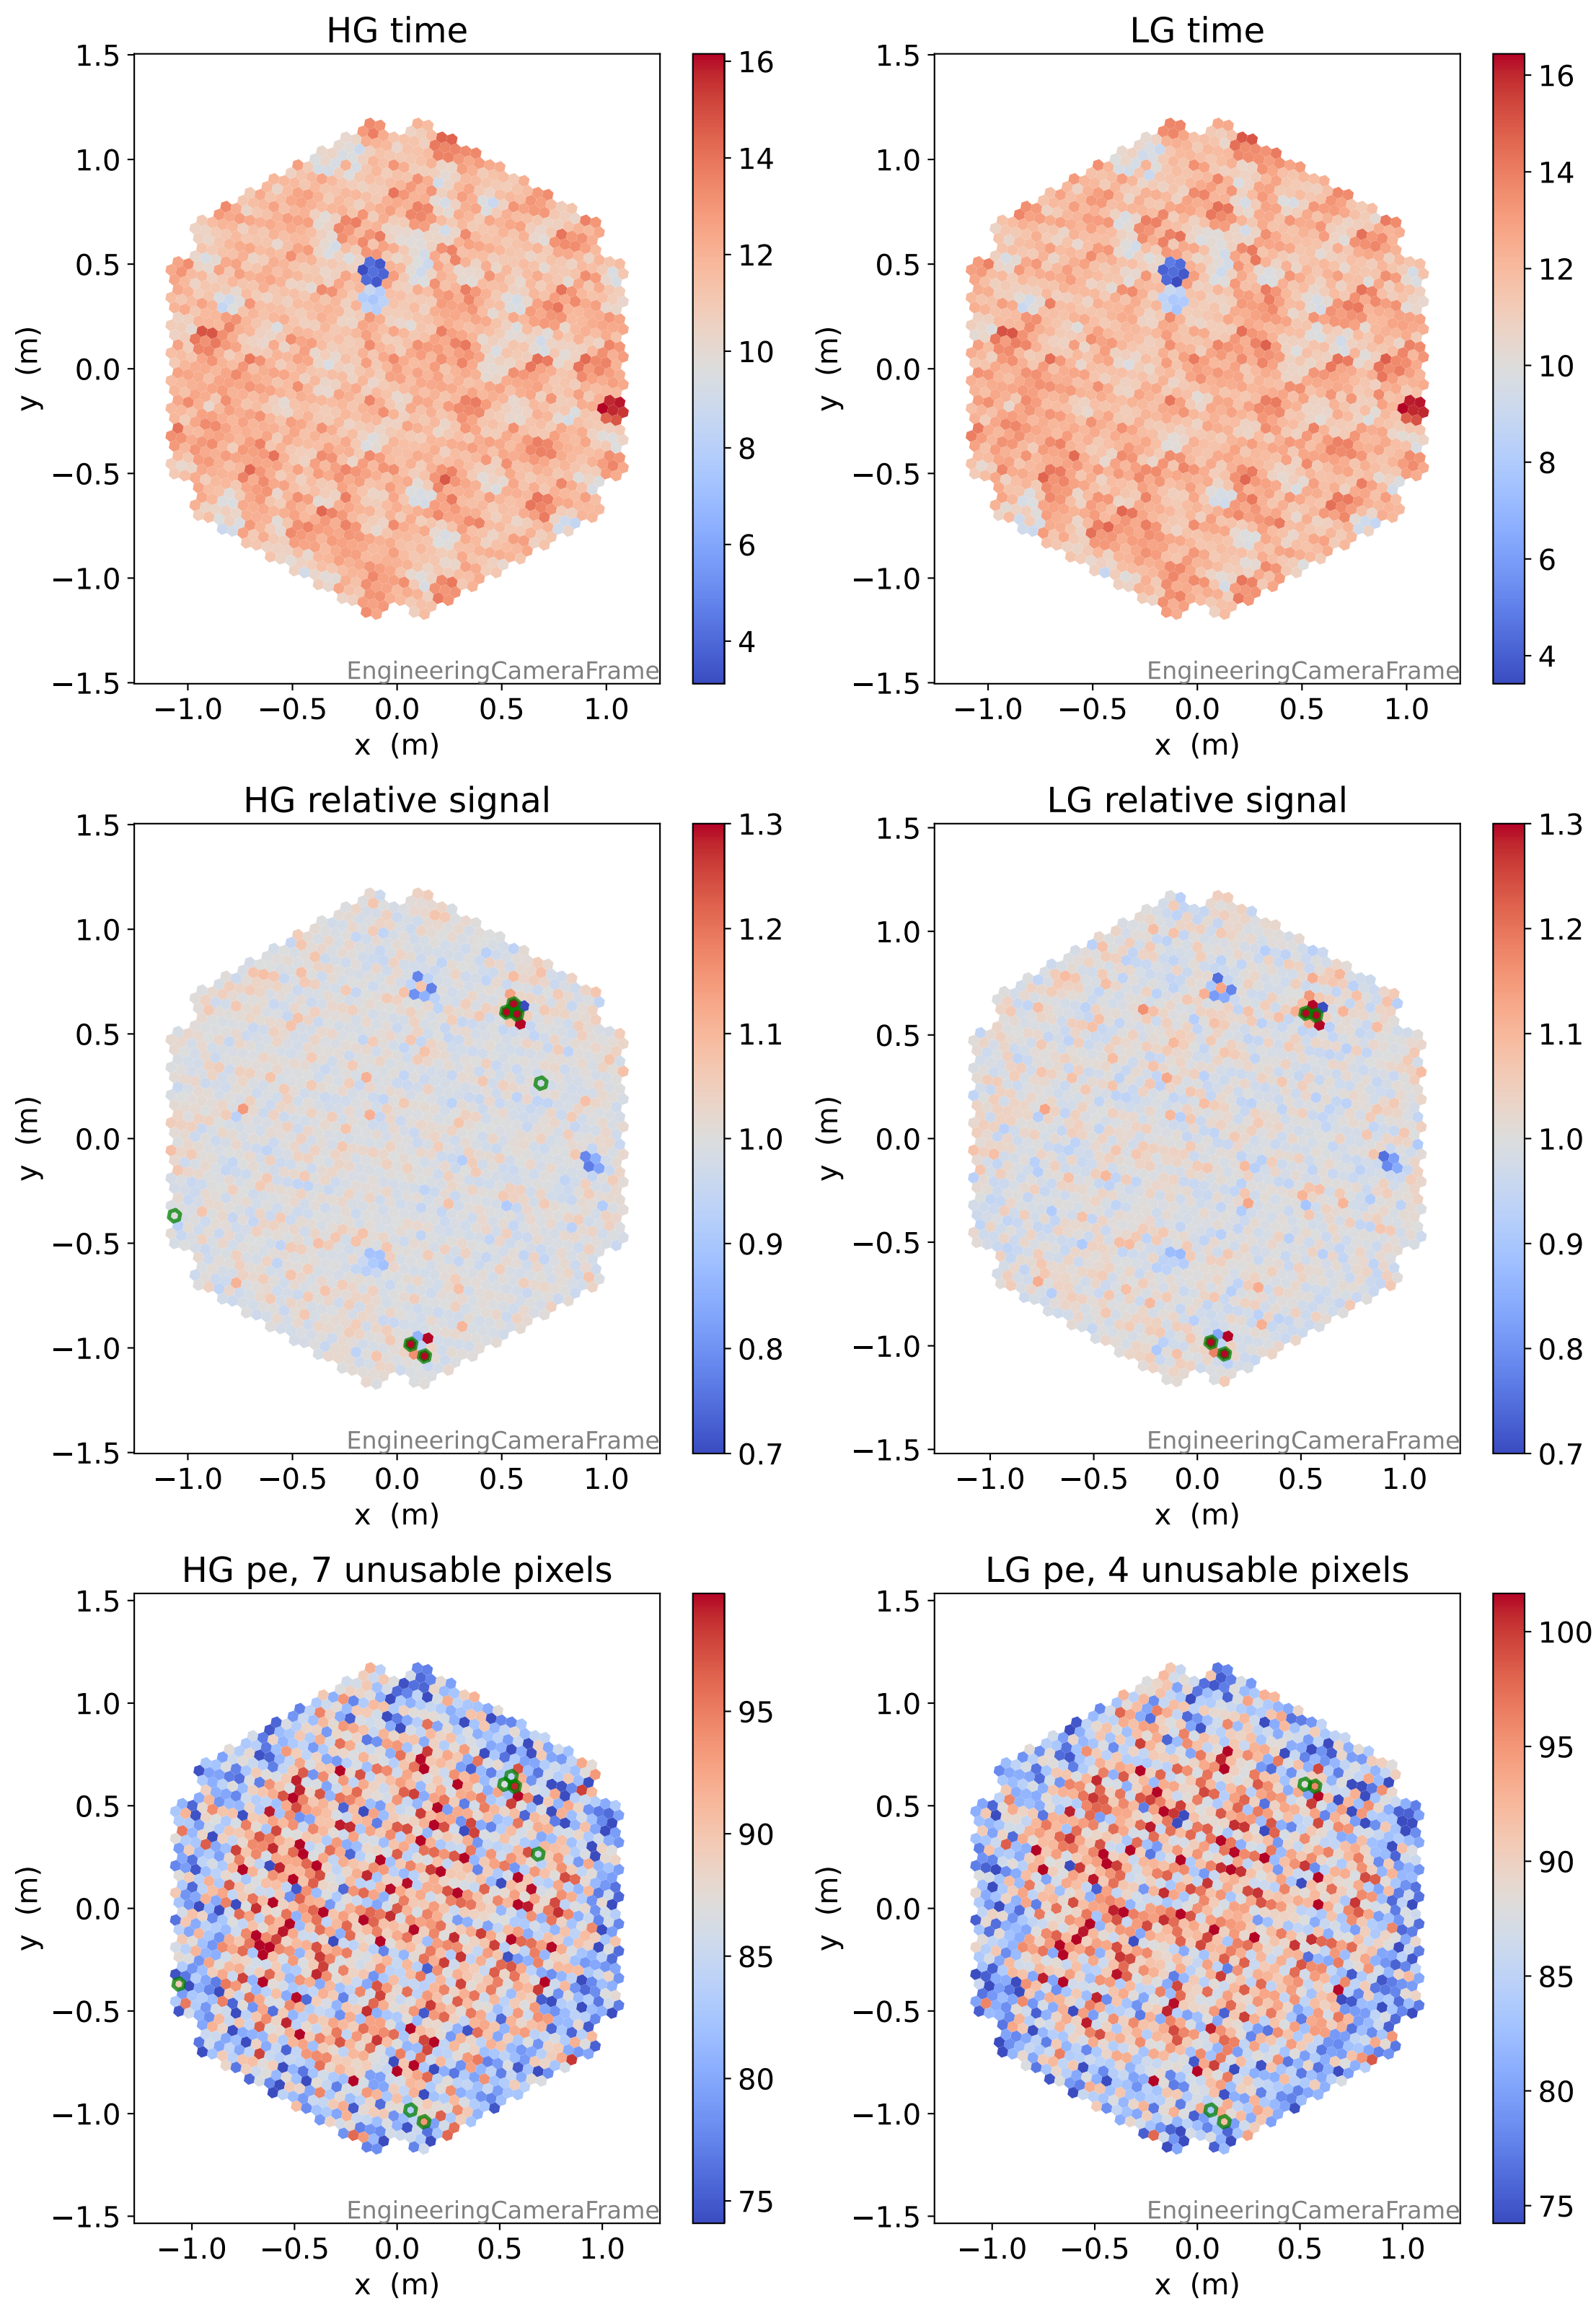

Run 7226, Cat-A calibration

Run 7226

Run 7226 channel: HG

FF sample of 10000 events

pedestal sample of 10000 events

flat-fielded gain [ADC/pe]

Run 7226 channel: LG

FF sample of 10000 events

pedestal sample of 10000 events

flat-fielded gain [ADC/pe]