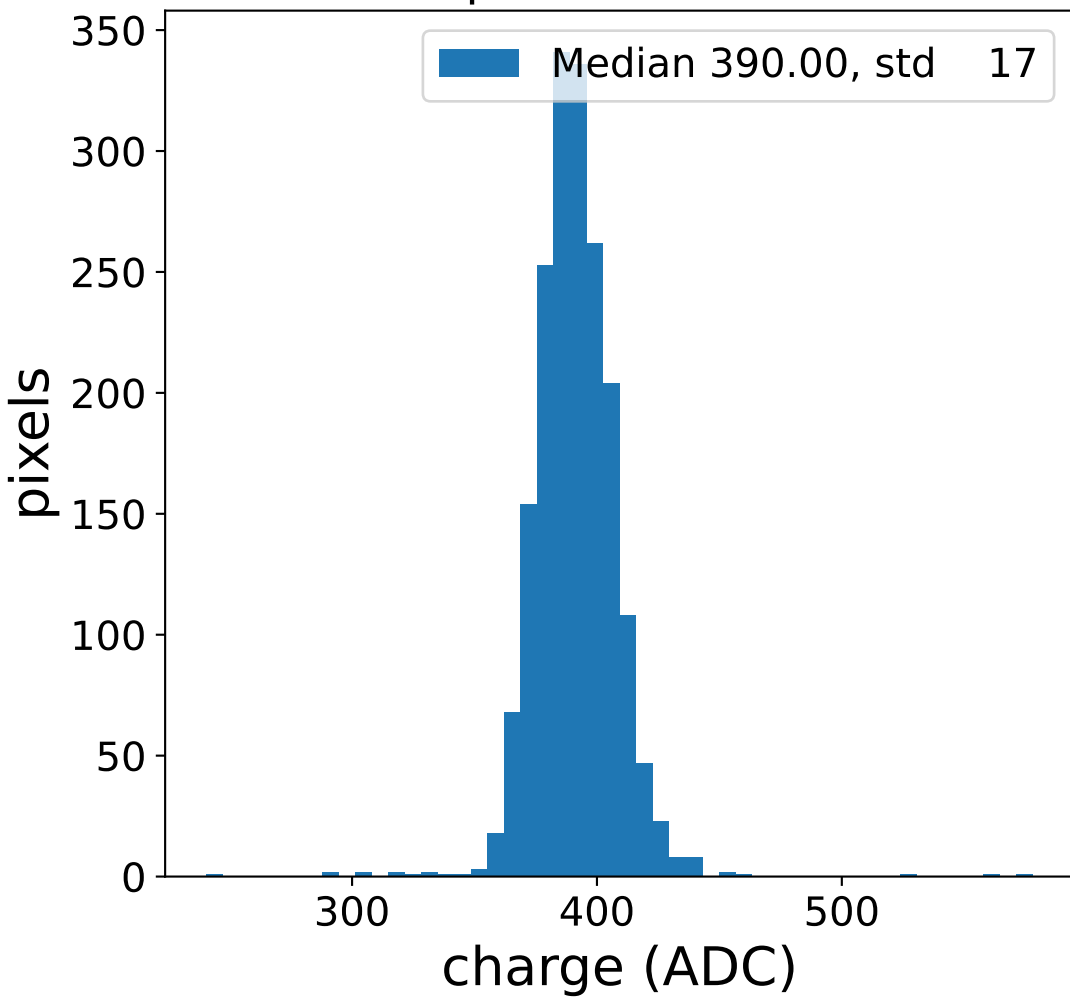

Run 7226, Cat-A calibration

Run 7226

Run 7226 channel: HG

FF sample of 10000 events

pedestal sample of 10000 events

flat-fielded gain [ADC/pe]

Run 7226 channel: LG

FF sample of 10000 events

pedestal sample of 10000 events

flat-fielded gain [ADC/pe]