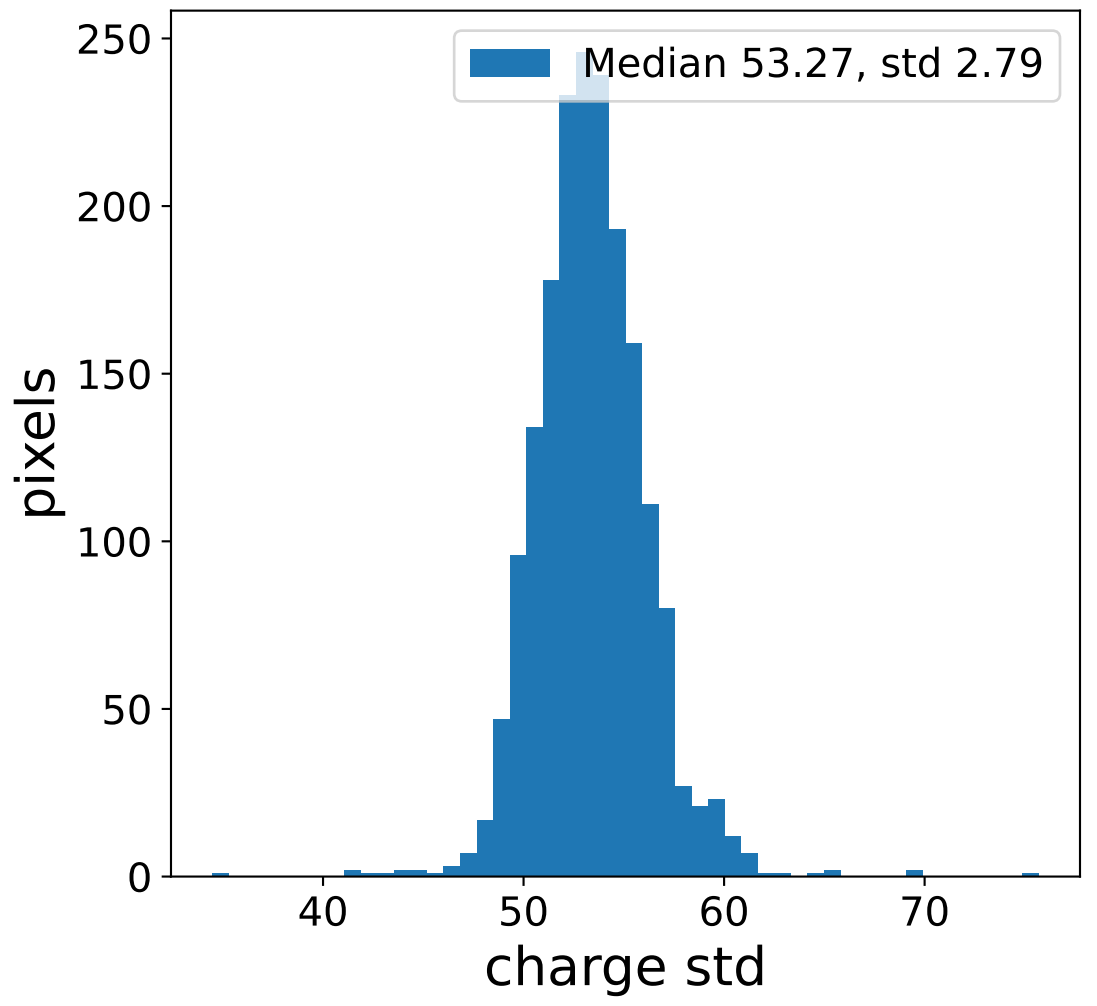

Run 7226, Cat-A calibration

Run 7226

Run 7226 channel: HG

FF sample of 10000 events

pedestal sample of 10000 events

flat-fielded gain [ADC/pe]

Run 7226 channel: LG

FF sample of 10000 events

pedestal sample of 10000 events

flat-fielded gain [ADC/pe]