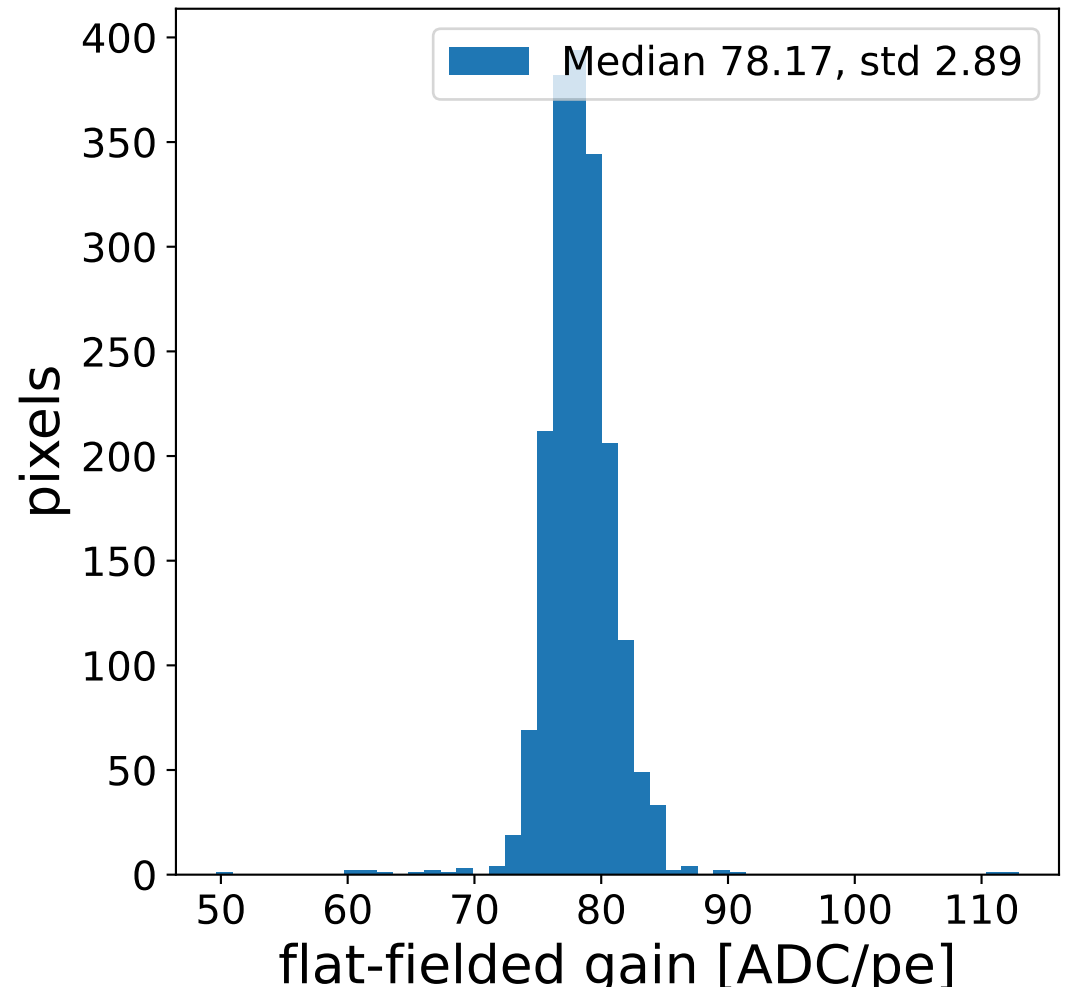

Run 7226, Cat-A calibration

Run 7226

Run 7226 channel: HG

FF sample of 10000 events

pedestal sample of 10000 events

flat-fielded gain [ADC/pe]

Run 7226 channel: LG

FF sample of 10000 events

pedestal sample of 10000 events

flat-fielded gain [ADC/pe]