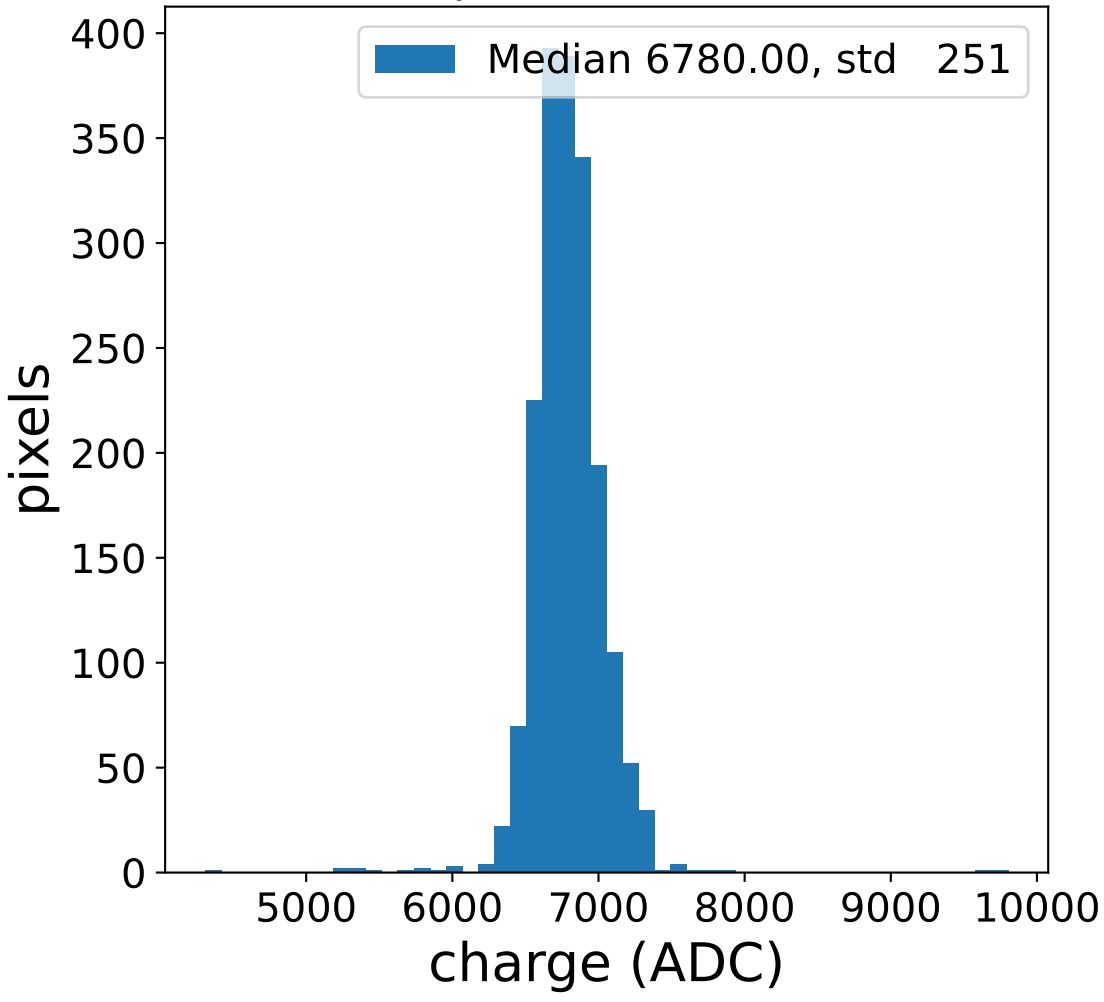

Run 7226, Cat-A calibration

Run 7226

Run 7226 channel: HG

FF sample of 10000 events

pedestal sample of 10000 events

flat-fielded gain [ADC/pe]

Run 7226 channel: LG

FF sample of 10000 events

pedestal sample of 10000 events

flat-fielded gain [ADC/pe]