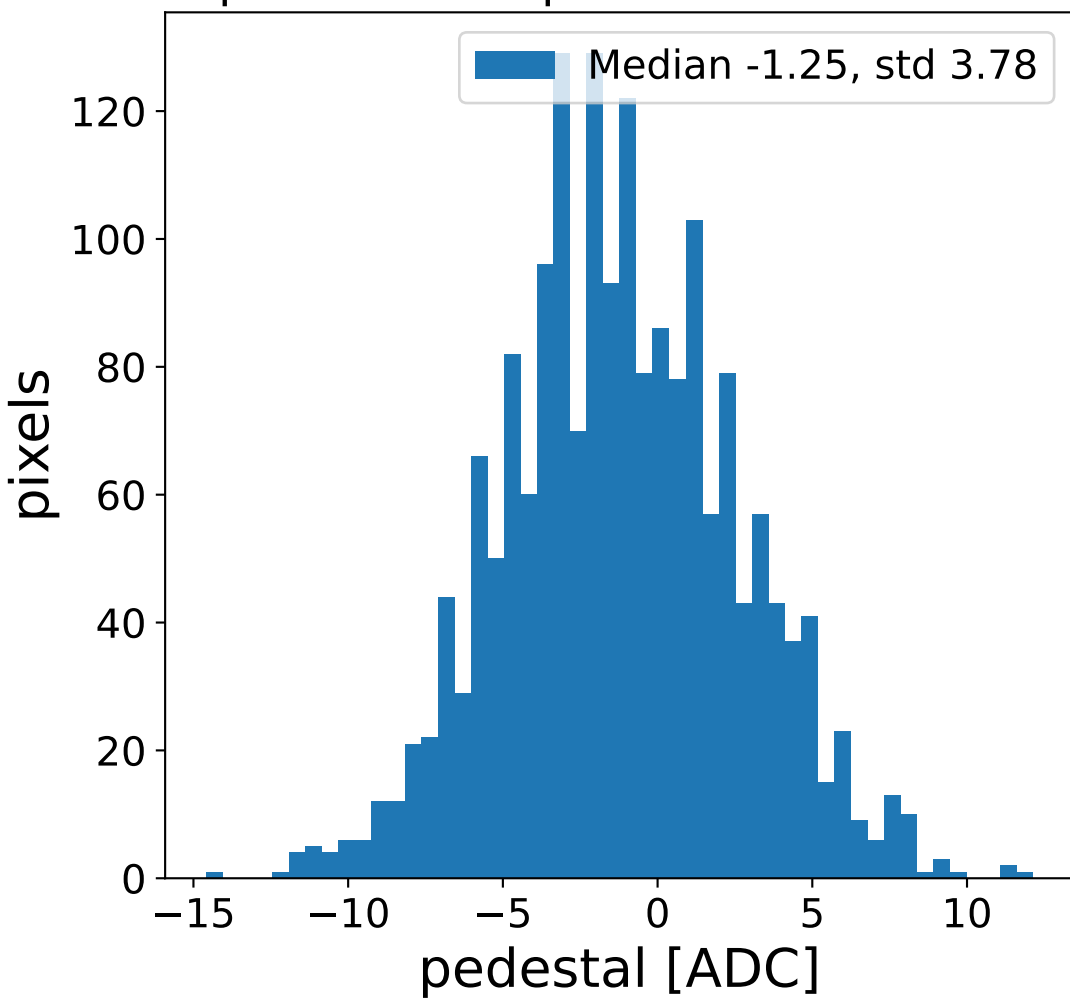

Run 7226, Cat-A calibration

Run 7226

Run 7226 channel: HG

FF sample of 10000 events

pedestal sample of 10000 events

flat-fielded gain [ADC/pe]

Run 7226 channel: LG

FF sample of 10000 events

pedestal sample of 10000 events

flat-fielded gain [ADC/pe]