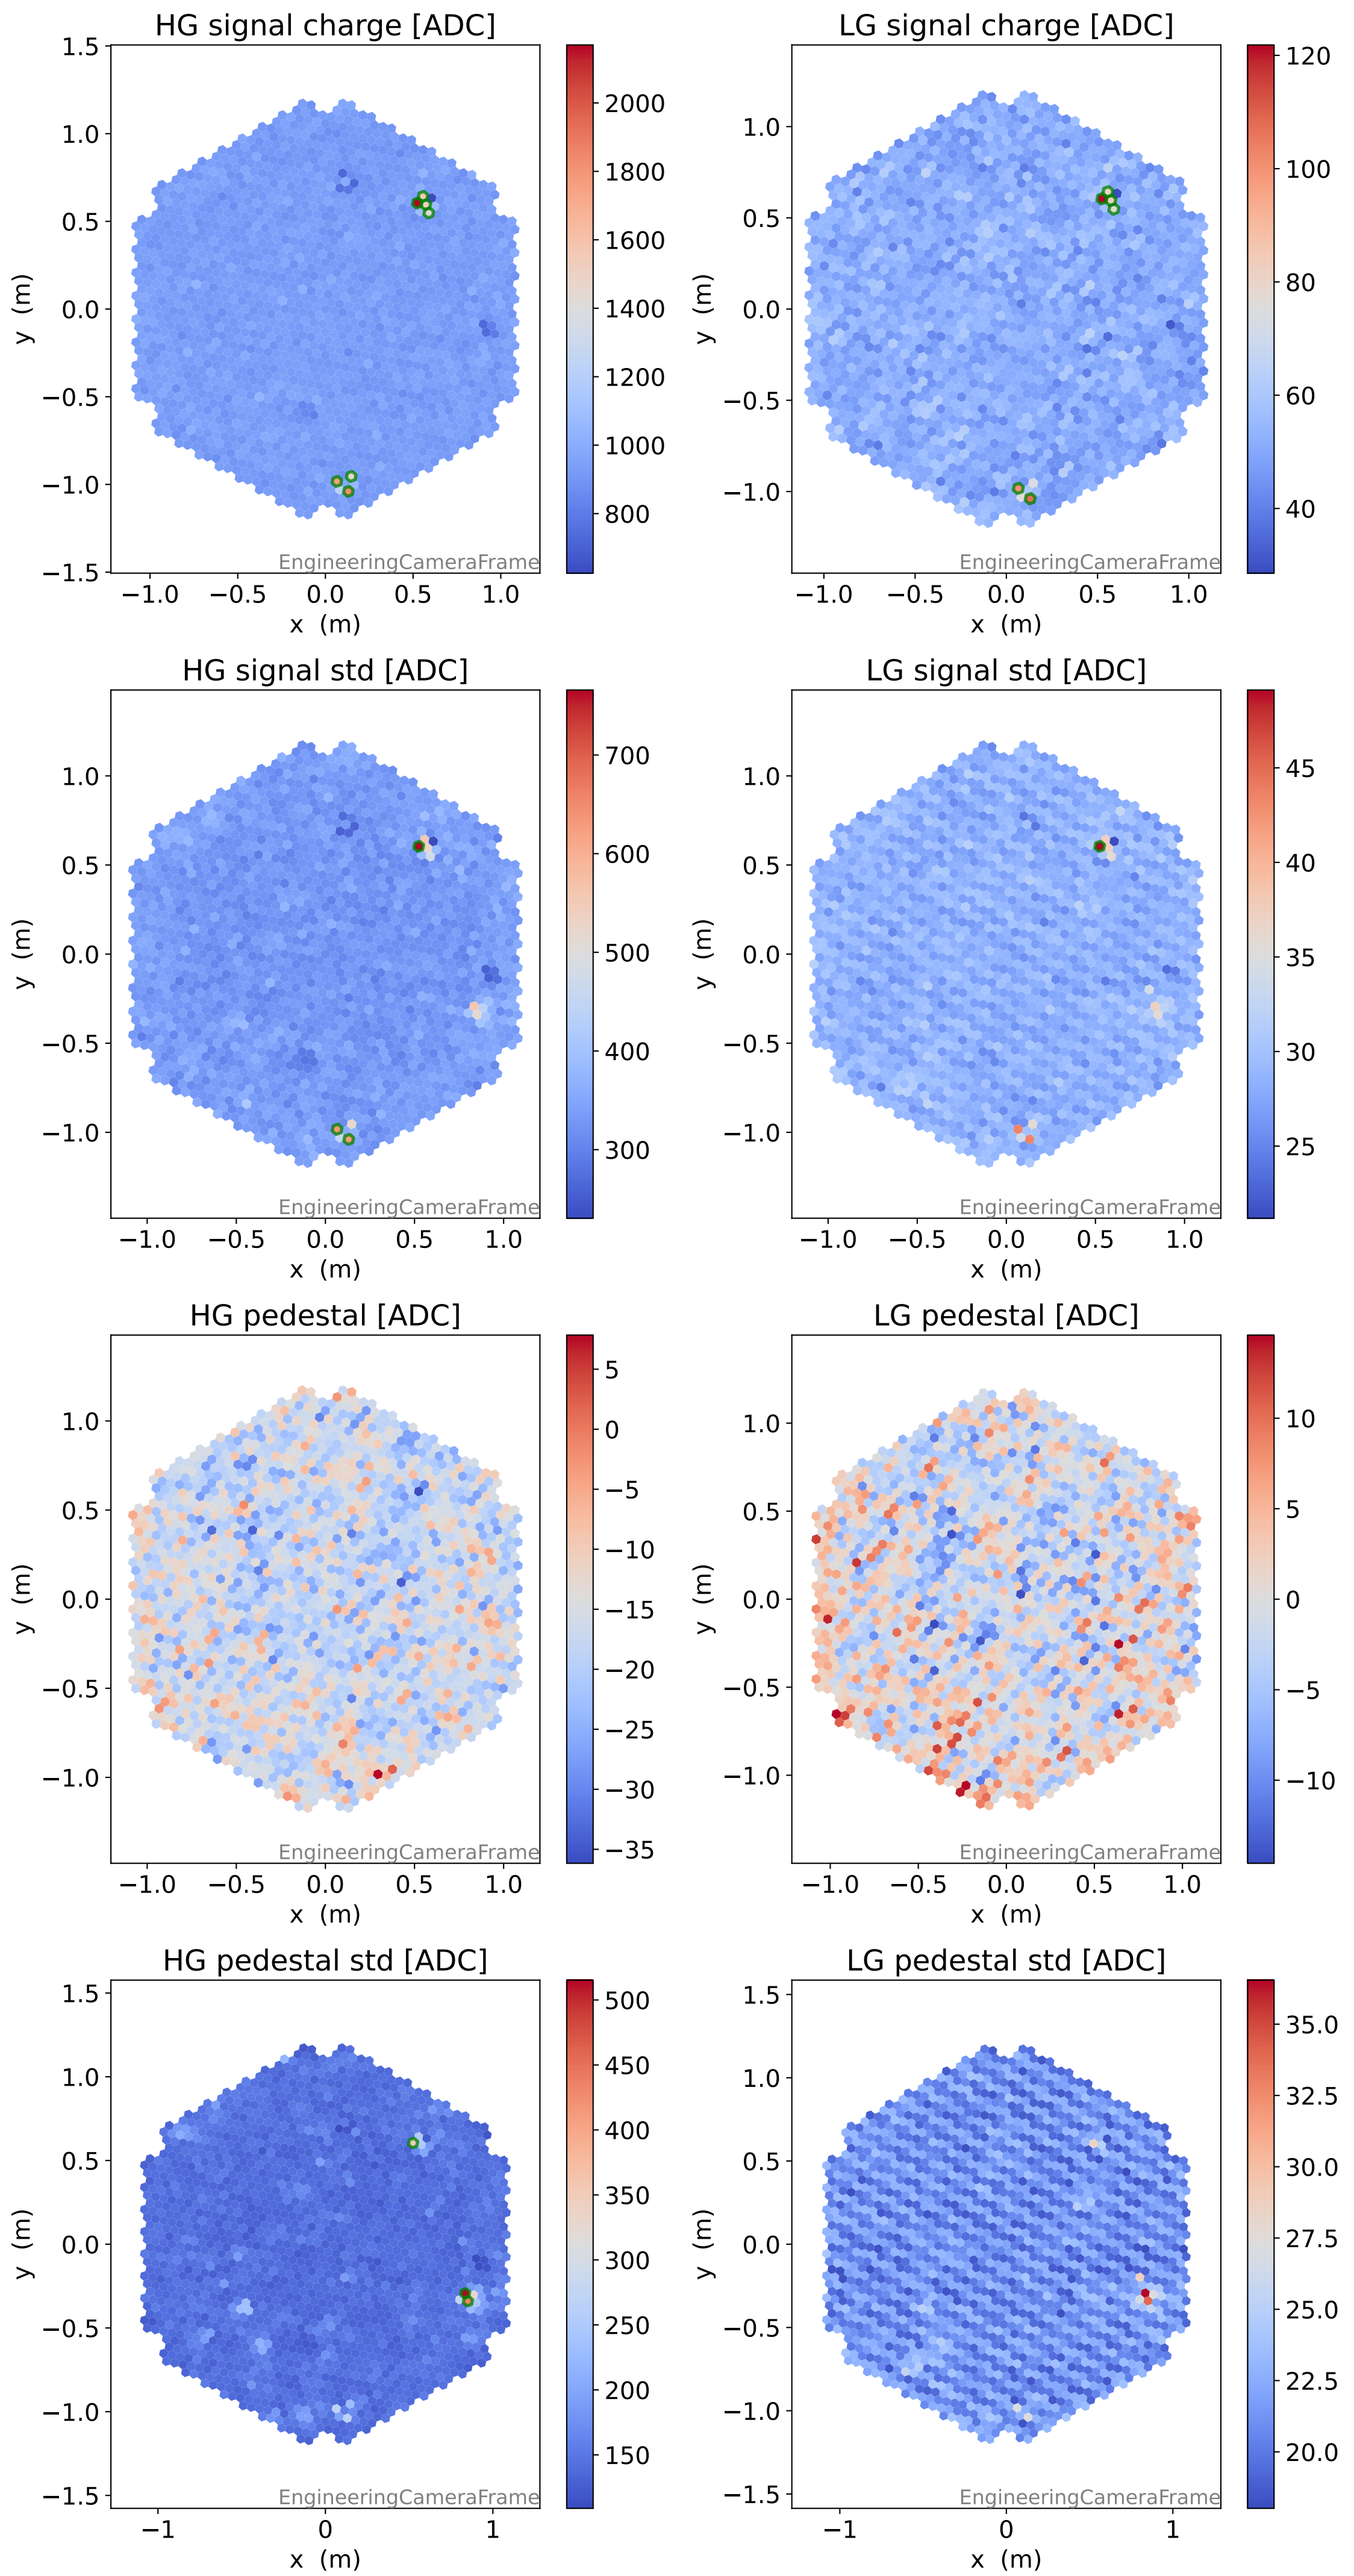

Run 6114

Run 6114

Run 6114 channel: HG

FF sample of 10000 events

pedestal sample of 10000 events

Run 6114 channel: LG

FF sample of 10000 events

pedestal sample of 10000 events

flat-fielded gain [ADC/pe]