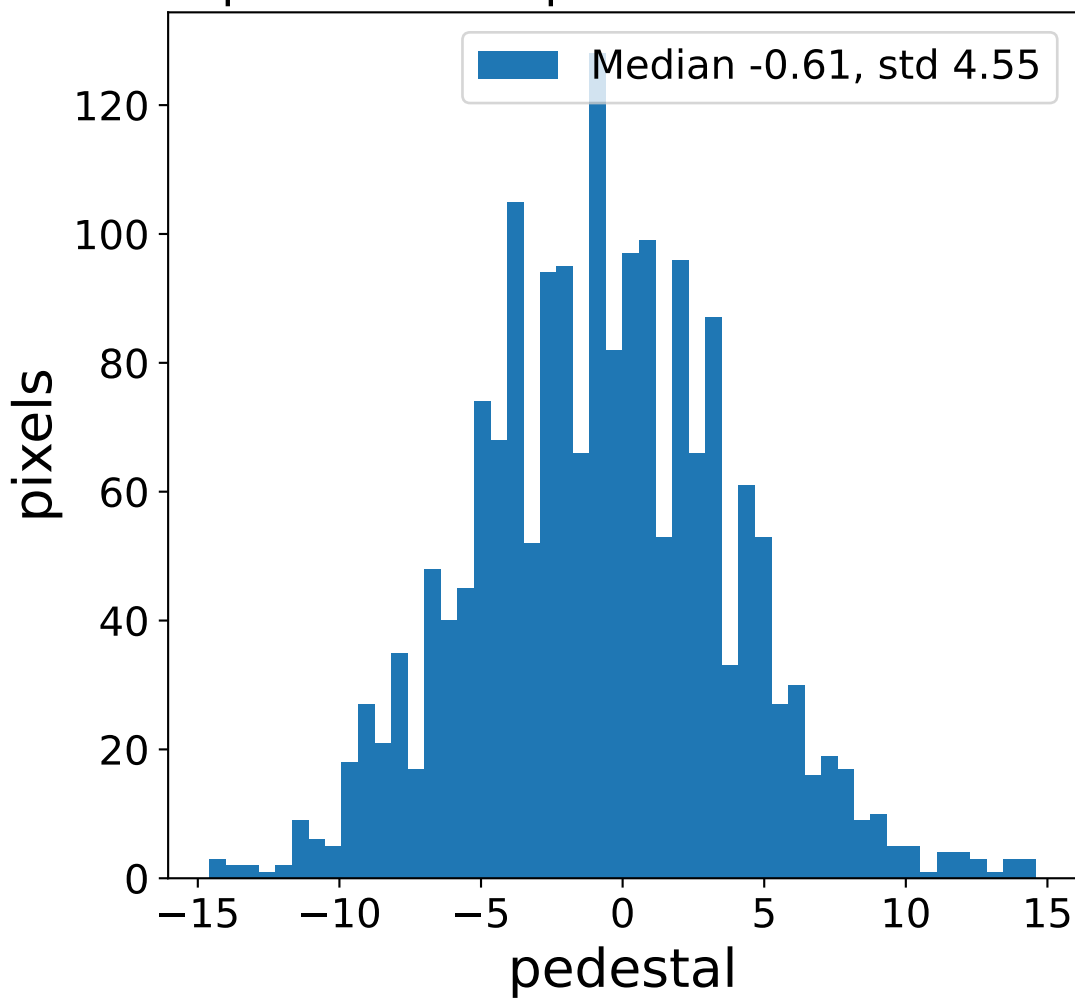

Run 6114

Run 6114

Run 6114 channel: HG

FF sample of 10000 events

pedestal sample of 10000 events

Run 6114 channel: LG

FF sample of 10000 events

pedestal sample of 10000 events

flat-fielded gain [ADC/pe]