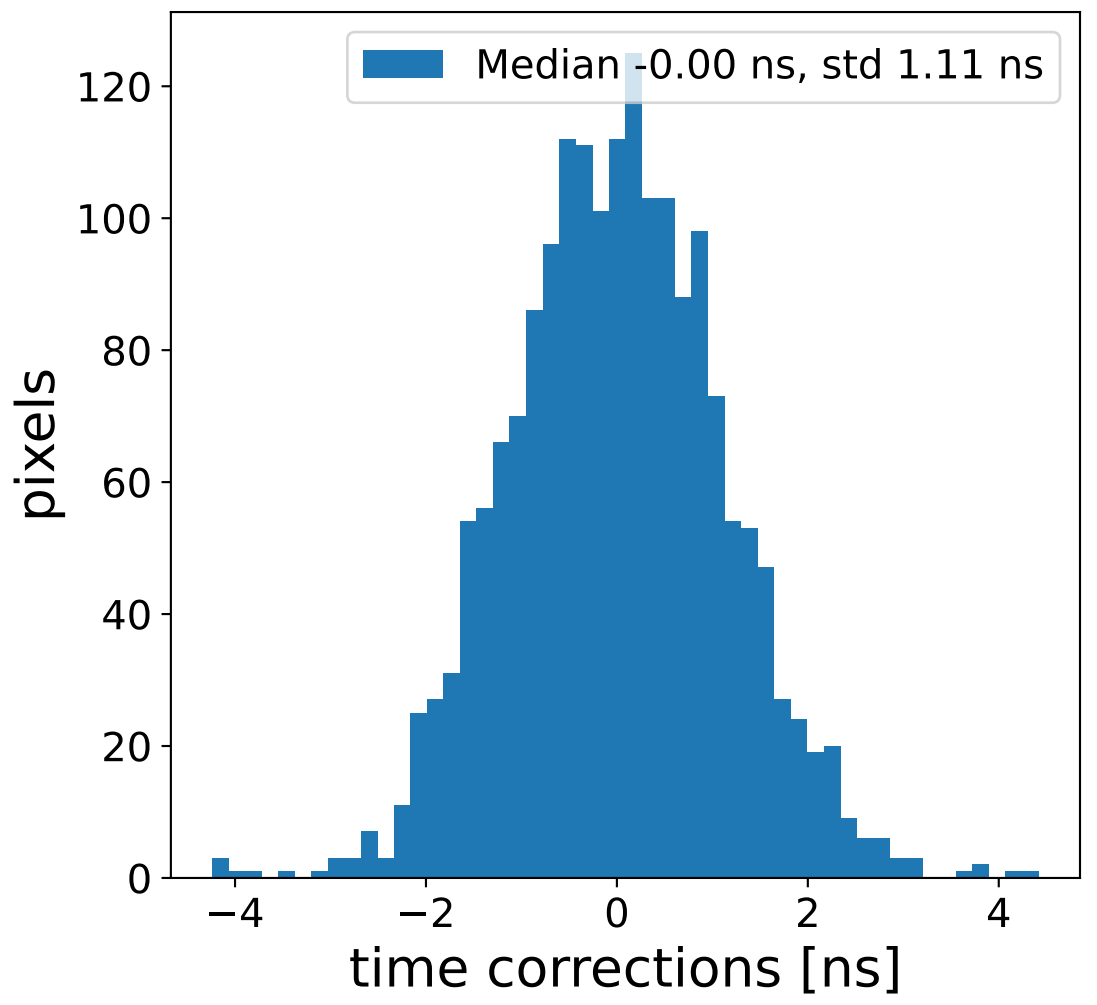

Run 6114

Run 6114

Run 6114 channel: HG

FF sample of 10000 events

pedestal sample of 10000 events

Run 6114 channel: LG

FF sample of 10000 events

pedestal sample of 10000 events

flat-fielded gain [ADC/pe]