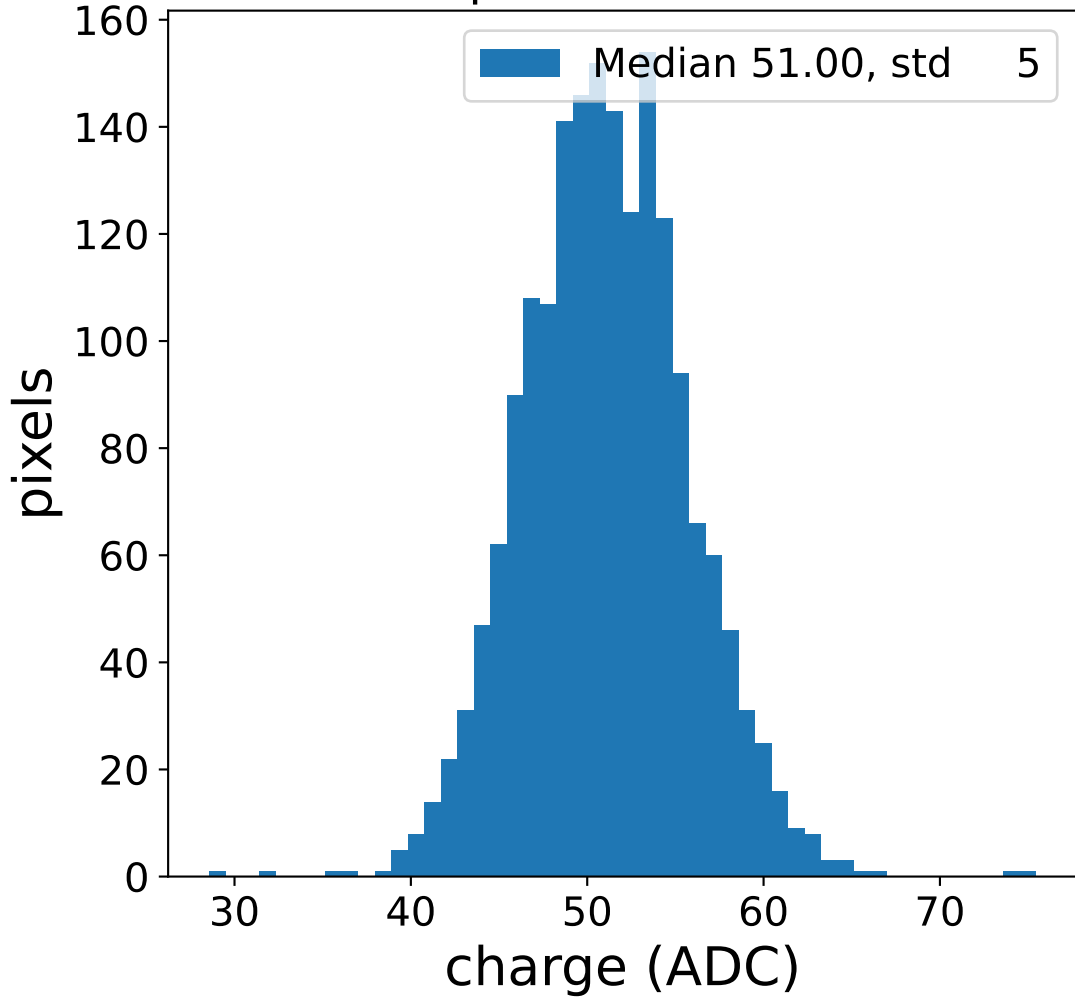

Run 6114

Run 6114

Run 6114 channel: HG

FF sample of 10000 events

pedestal sample of 10000 events

Run 6114 channel: LG

FF sample of 10000 events

pedestal sample of 10000 events

flat-fielded gain [ADC/pe]