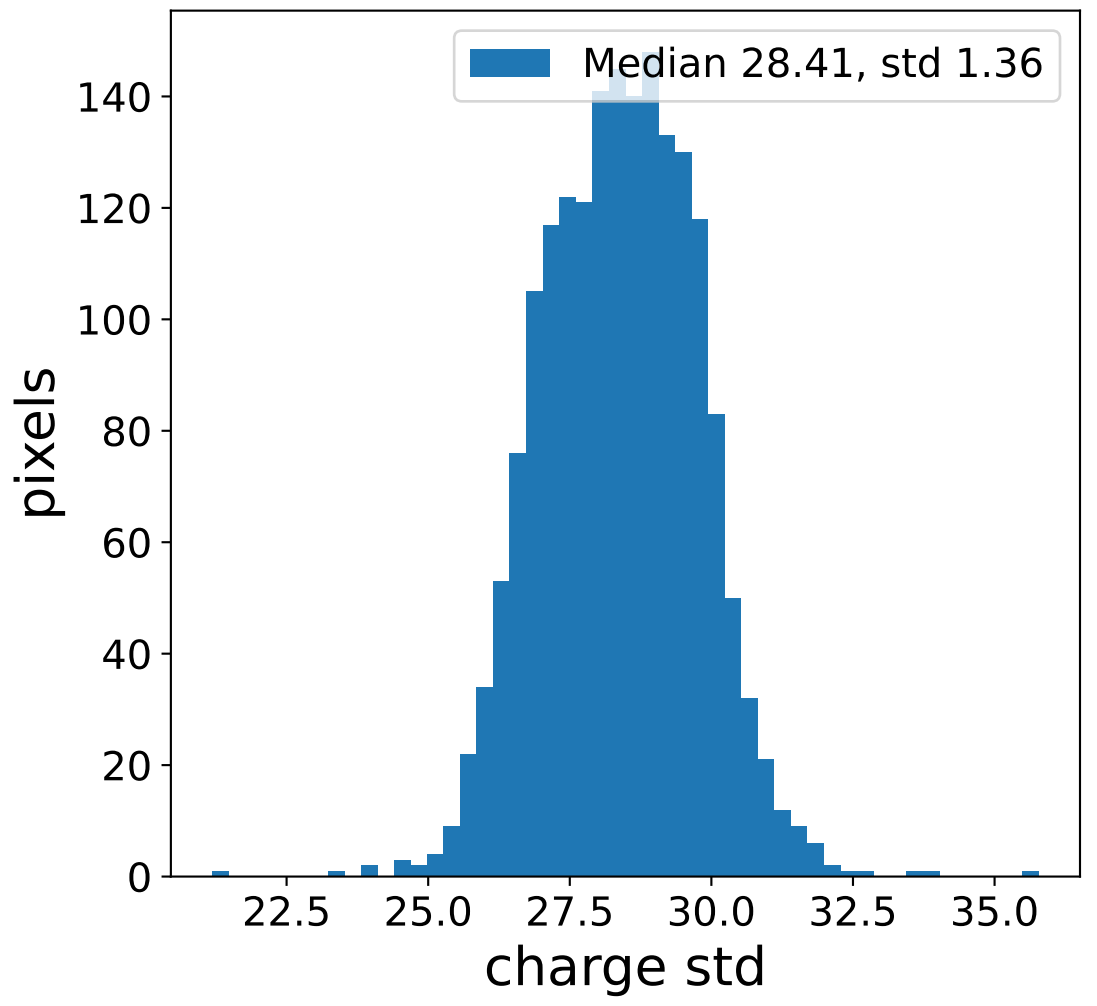

Run 6114

Run 6114

Run 6114 channel: HG

FF sample of 10000 events

pedestal sample of 10000 events

Run 6114 channel: LG

FF sample of 10000 events

pedestal sample of 10000 events

flat-fielded gain [ADC/pe]