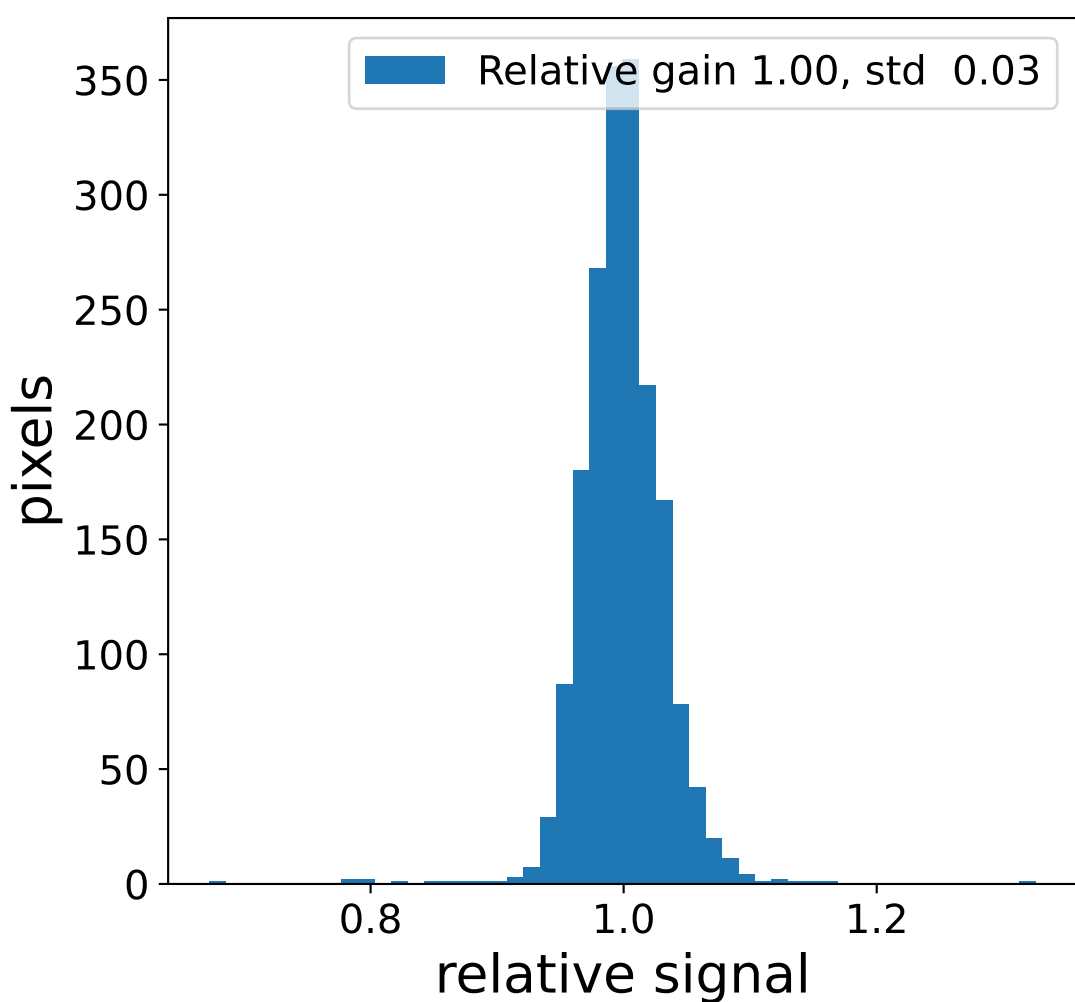

Run 6114

Run 6114

Run 6114 channel: HG

FF sample of 10000 events

pedestal sample of 10000 events

Run 6114 channel: LG

FF sample of 10000 events

pedestal sample of 10000 events

flat-fielded gain [ADC/pe]