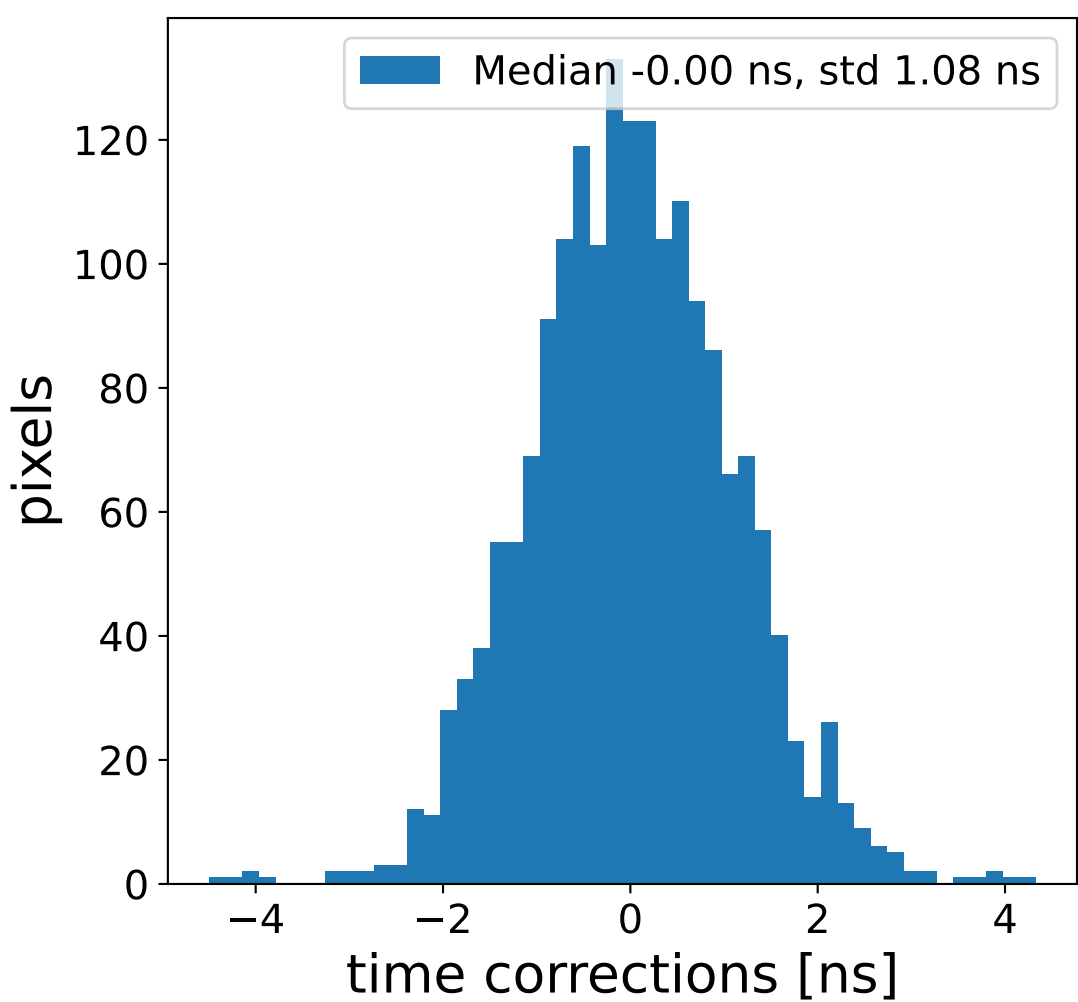

Run 6114

Run 6114

Run 6114 channel: HG

FF sample of 10000 events

pedestal sample of 10000 events

Run 6114 channel: LG

FF sample of 10000 events

pedestal sample of 10000 events

flat-fielded gain [ADC/pe]