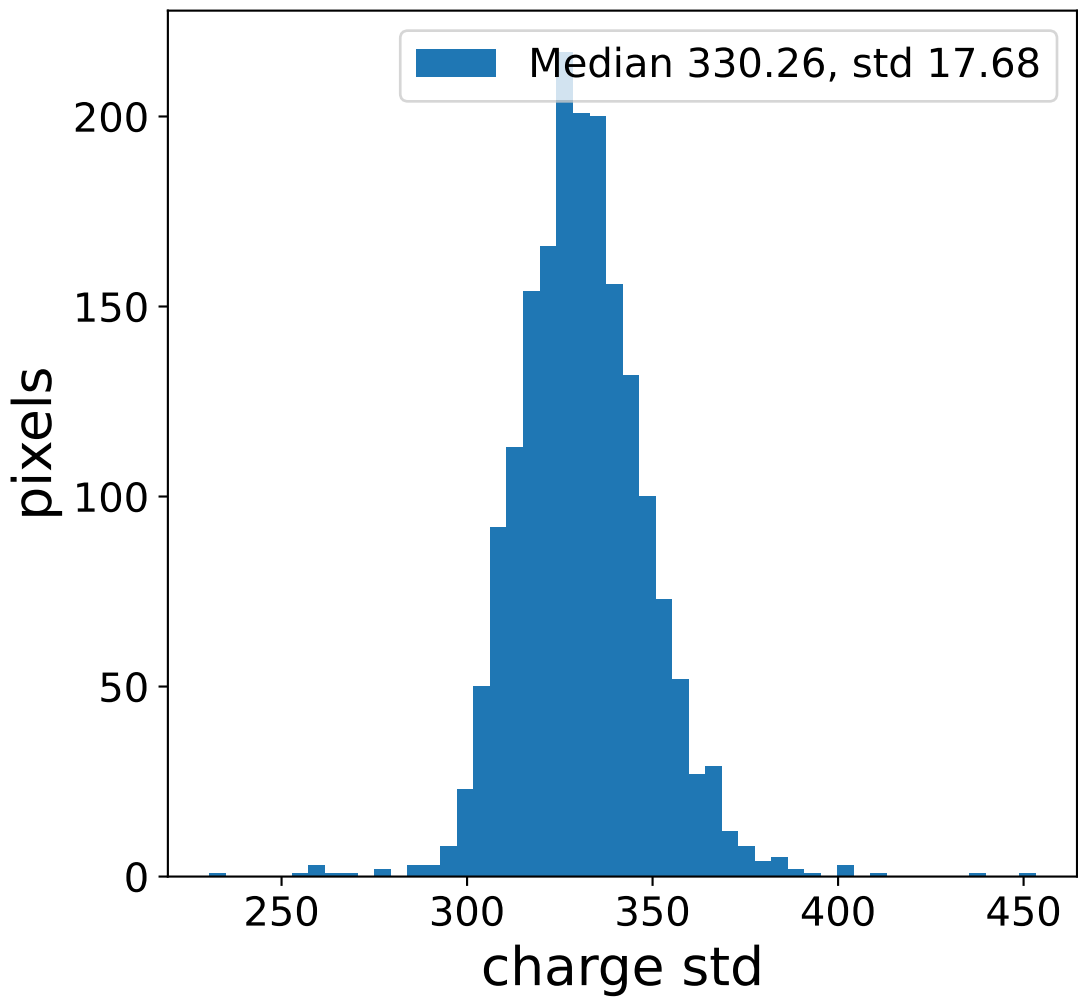

Run 6114

Run 6114

Run 6114 channel: HG

FF sample of 10000 events

pedestal sample of 10000 events

Run 6114 channel: LG

FF sample of 10000 events

pedestal sample of 10000 events

flat-fielded gain [ADC/pe]