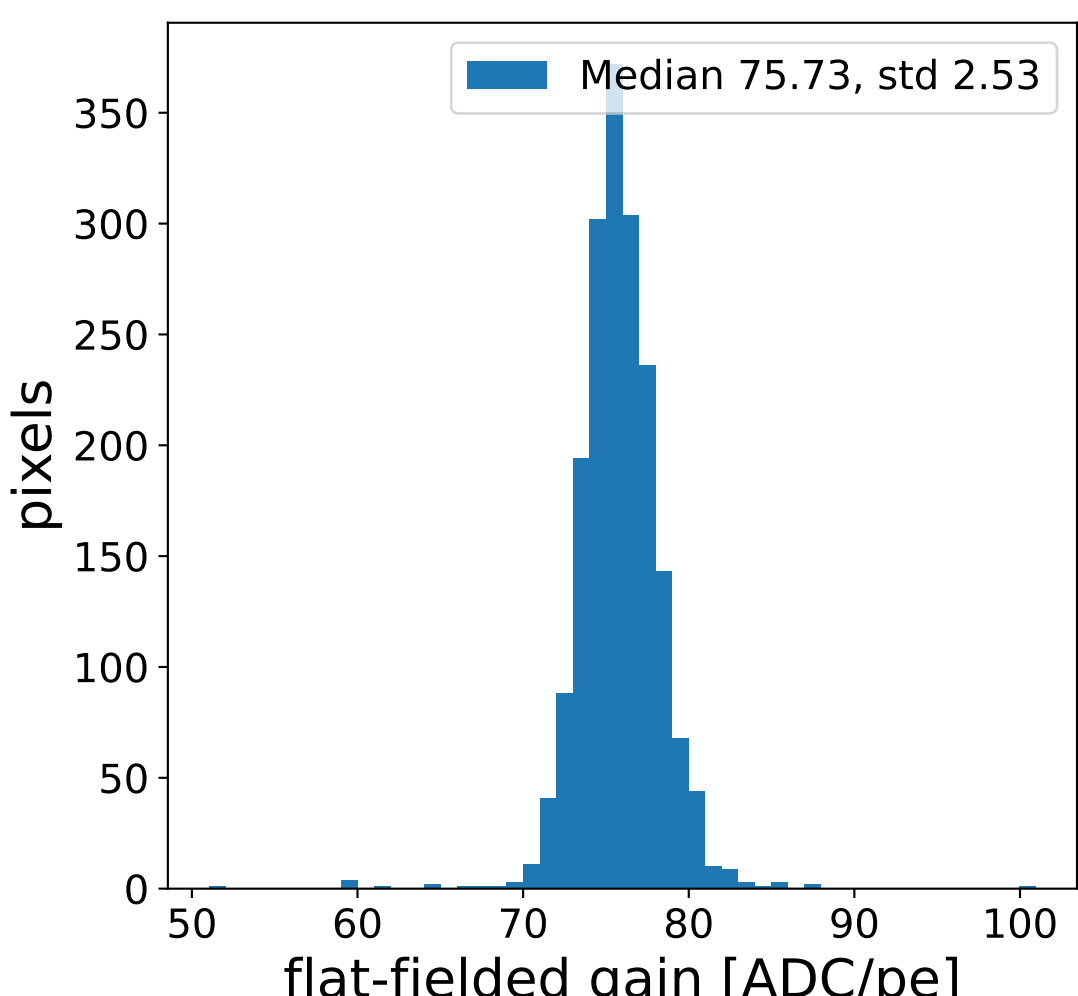

Run 6114

Run 6114

Run 6114 channel: HG

FF sample of 10000 events

pedestal sample of 10000 events

Run 6114 channel: LG

FF sample of 10000 events

pedestal sample of 10000 events

flat-fielded gain [ADC/pe]