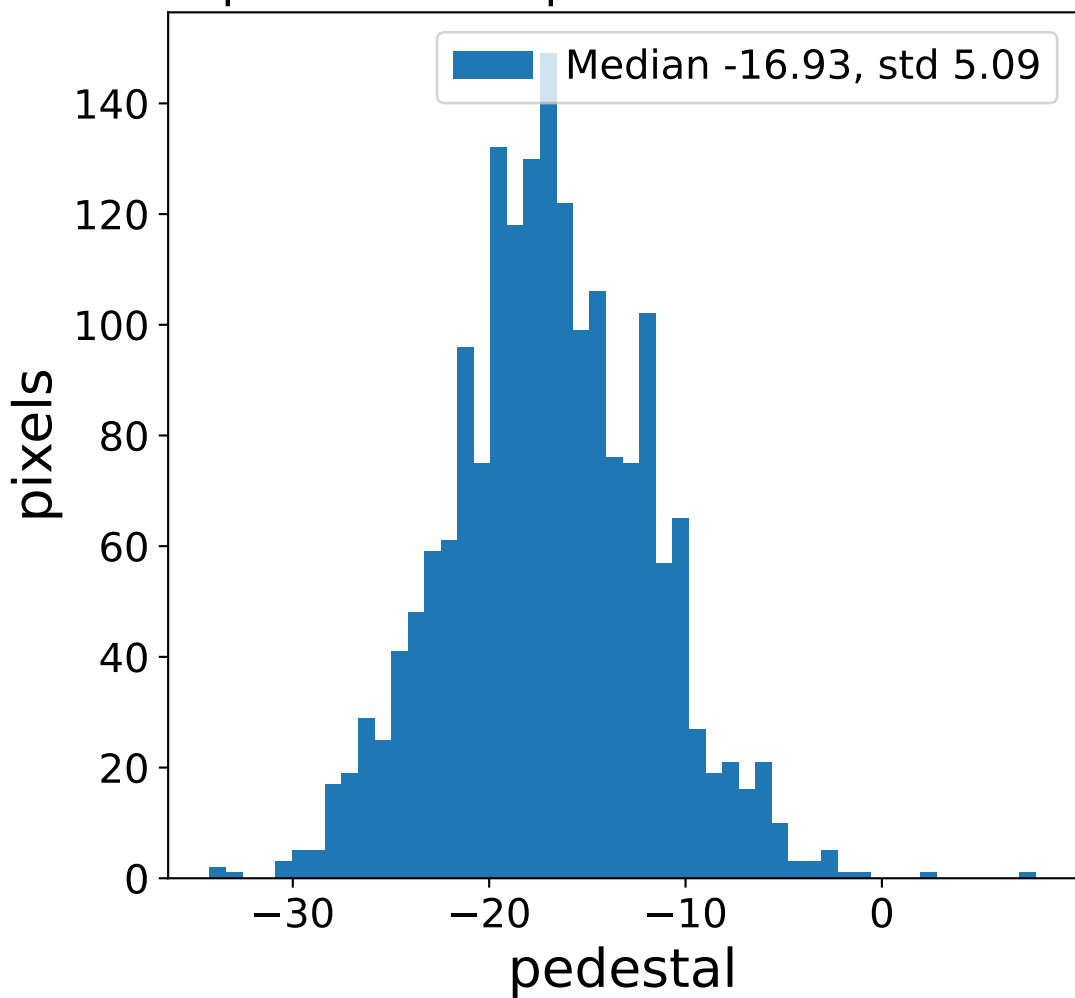

Run 6114

Run 6114

Run 6114 channel: HG

FF sample of 10000 events

pedestal sample of 10000 events

Run 6114 channel: LG

FF sample of 10000 events

pedestal sample of 10000 events

flat-fielded gain [ADC/pe]