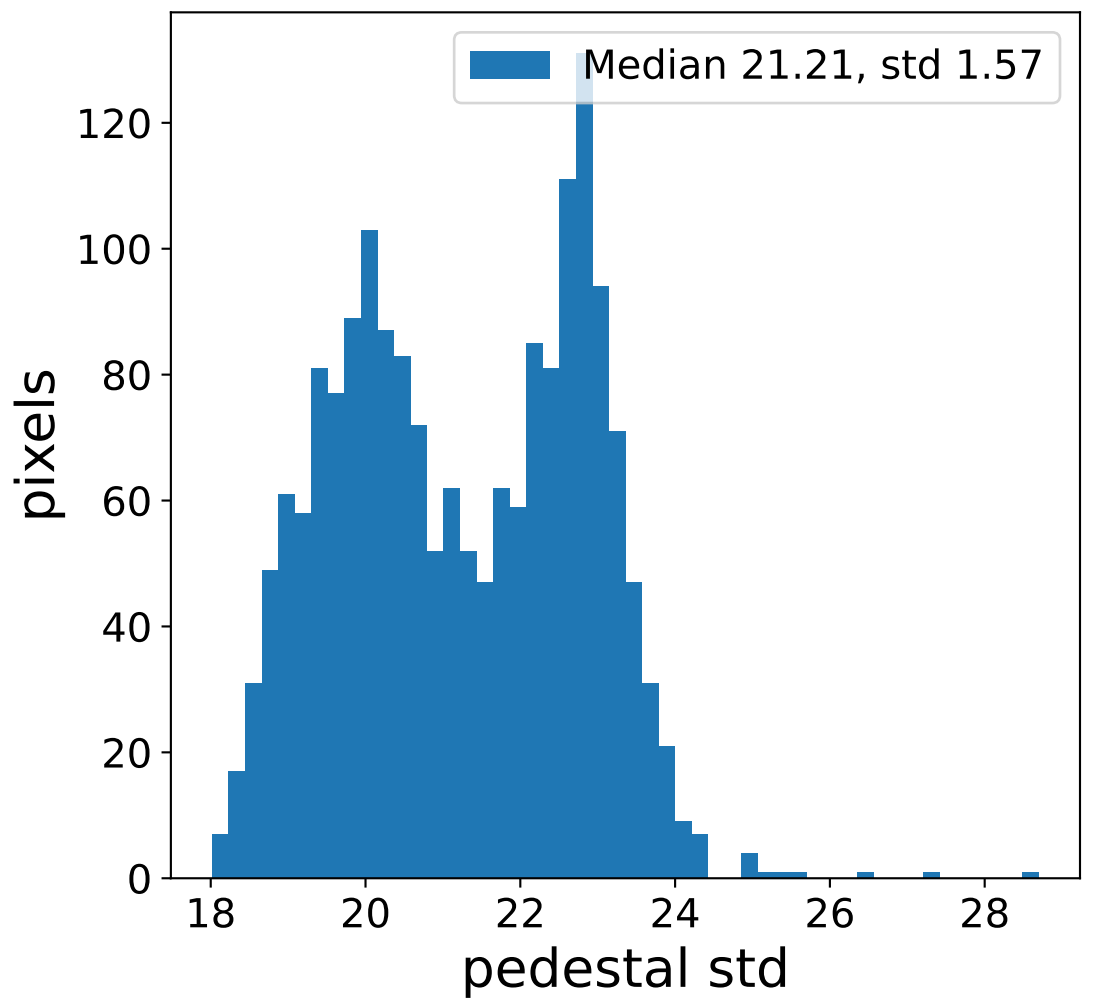

Run 6114

Run 6114

Run 6114 channel: HG

FF sample of 10000 events

pedestal sample of 10000 events

Run 6114 channel: LG

FF sample of 10000 events

pedestal sample of 10000 events

flat-fielded gain [ADC/pe]