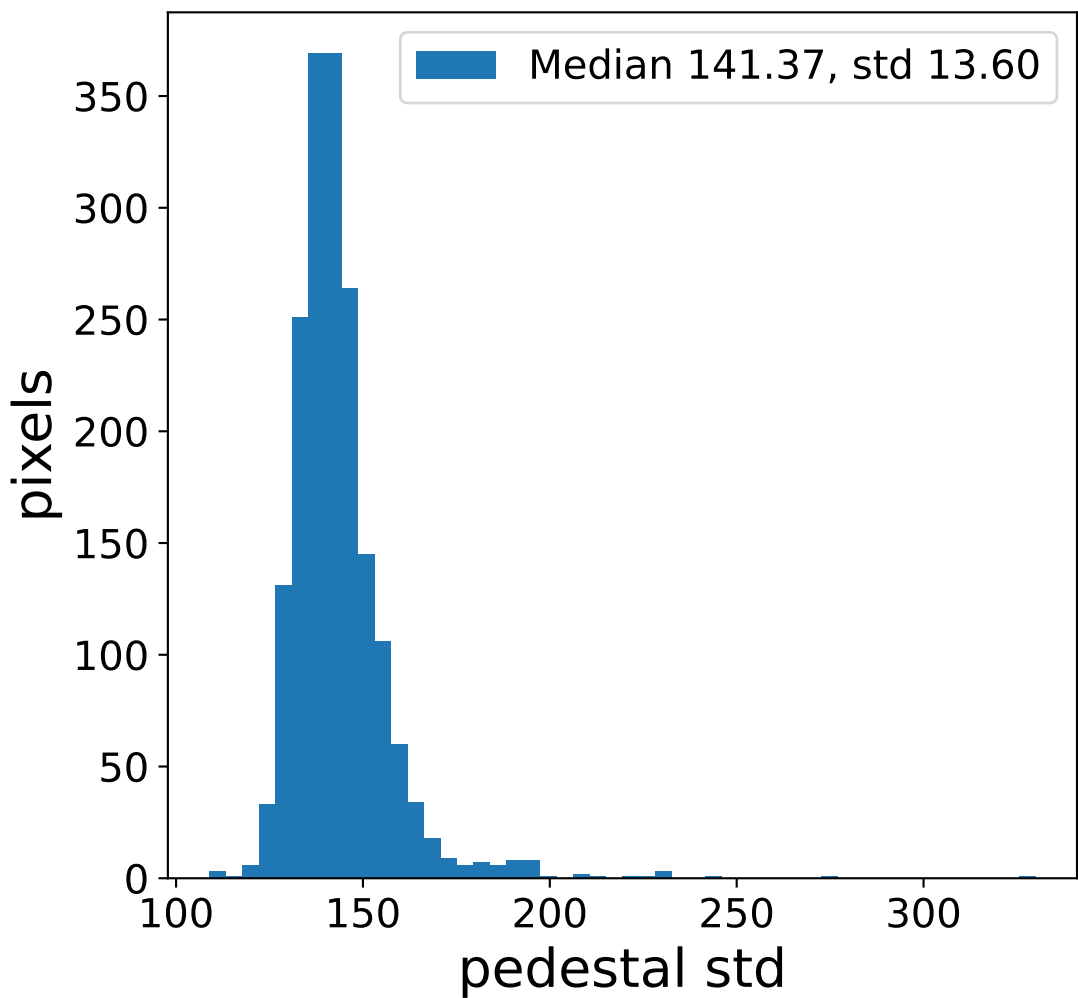

Run 6114

Run 6114

Run 6114 channel: HG

FF sample of 10000 events

pedestal sample of 10000 events

Run 6114 channel: LG

FF sample of 10000 events

pedestal sample of 10000 events

flat-fielded gain [ADC/pe]