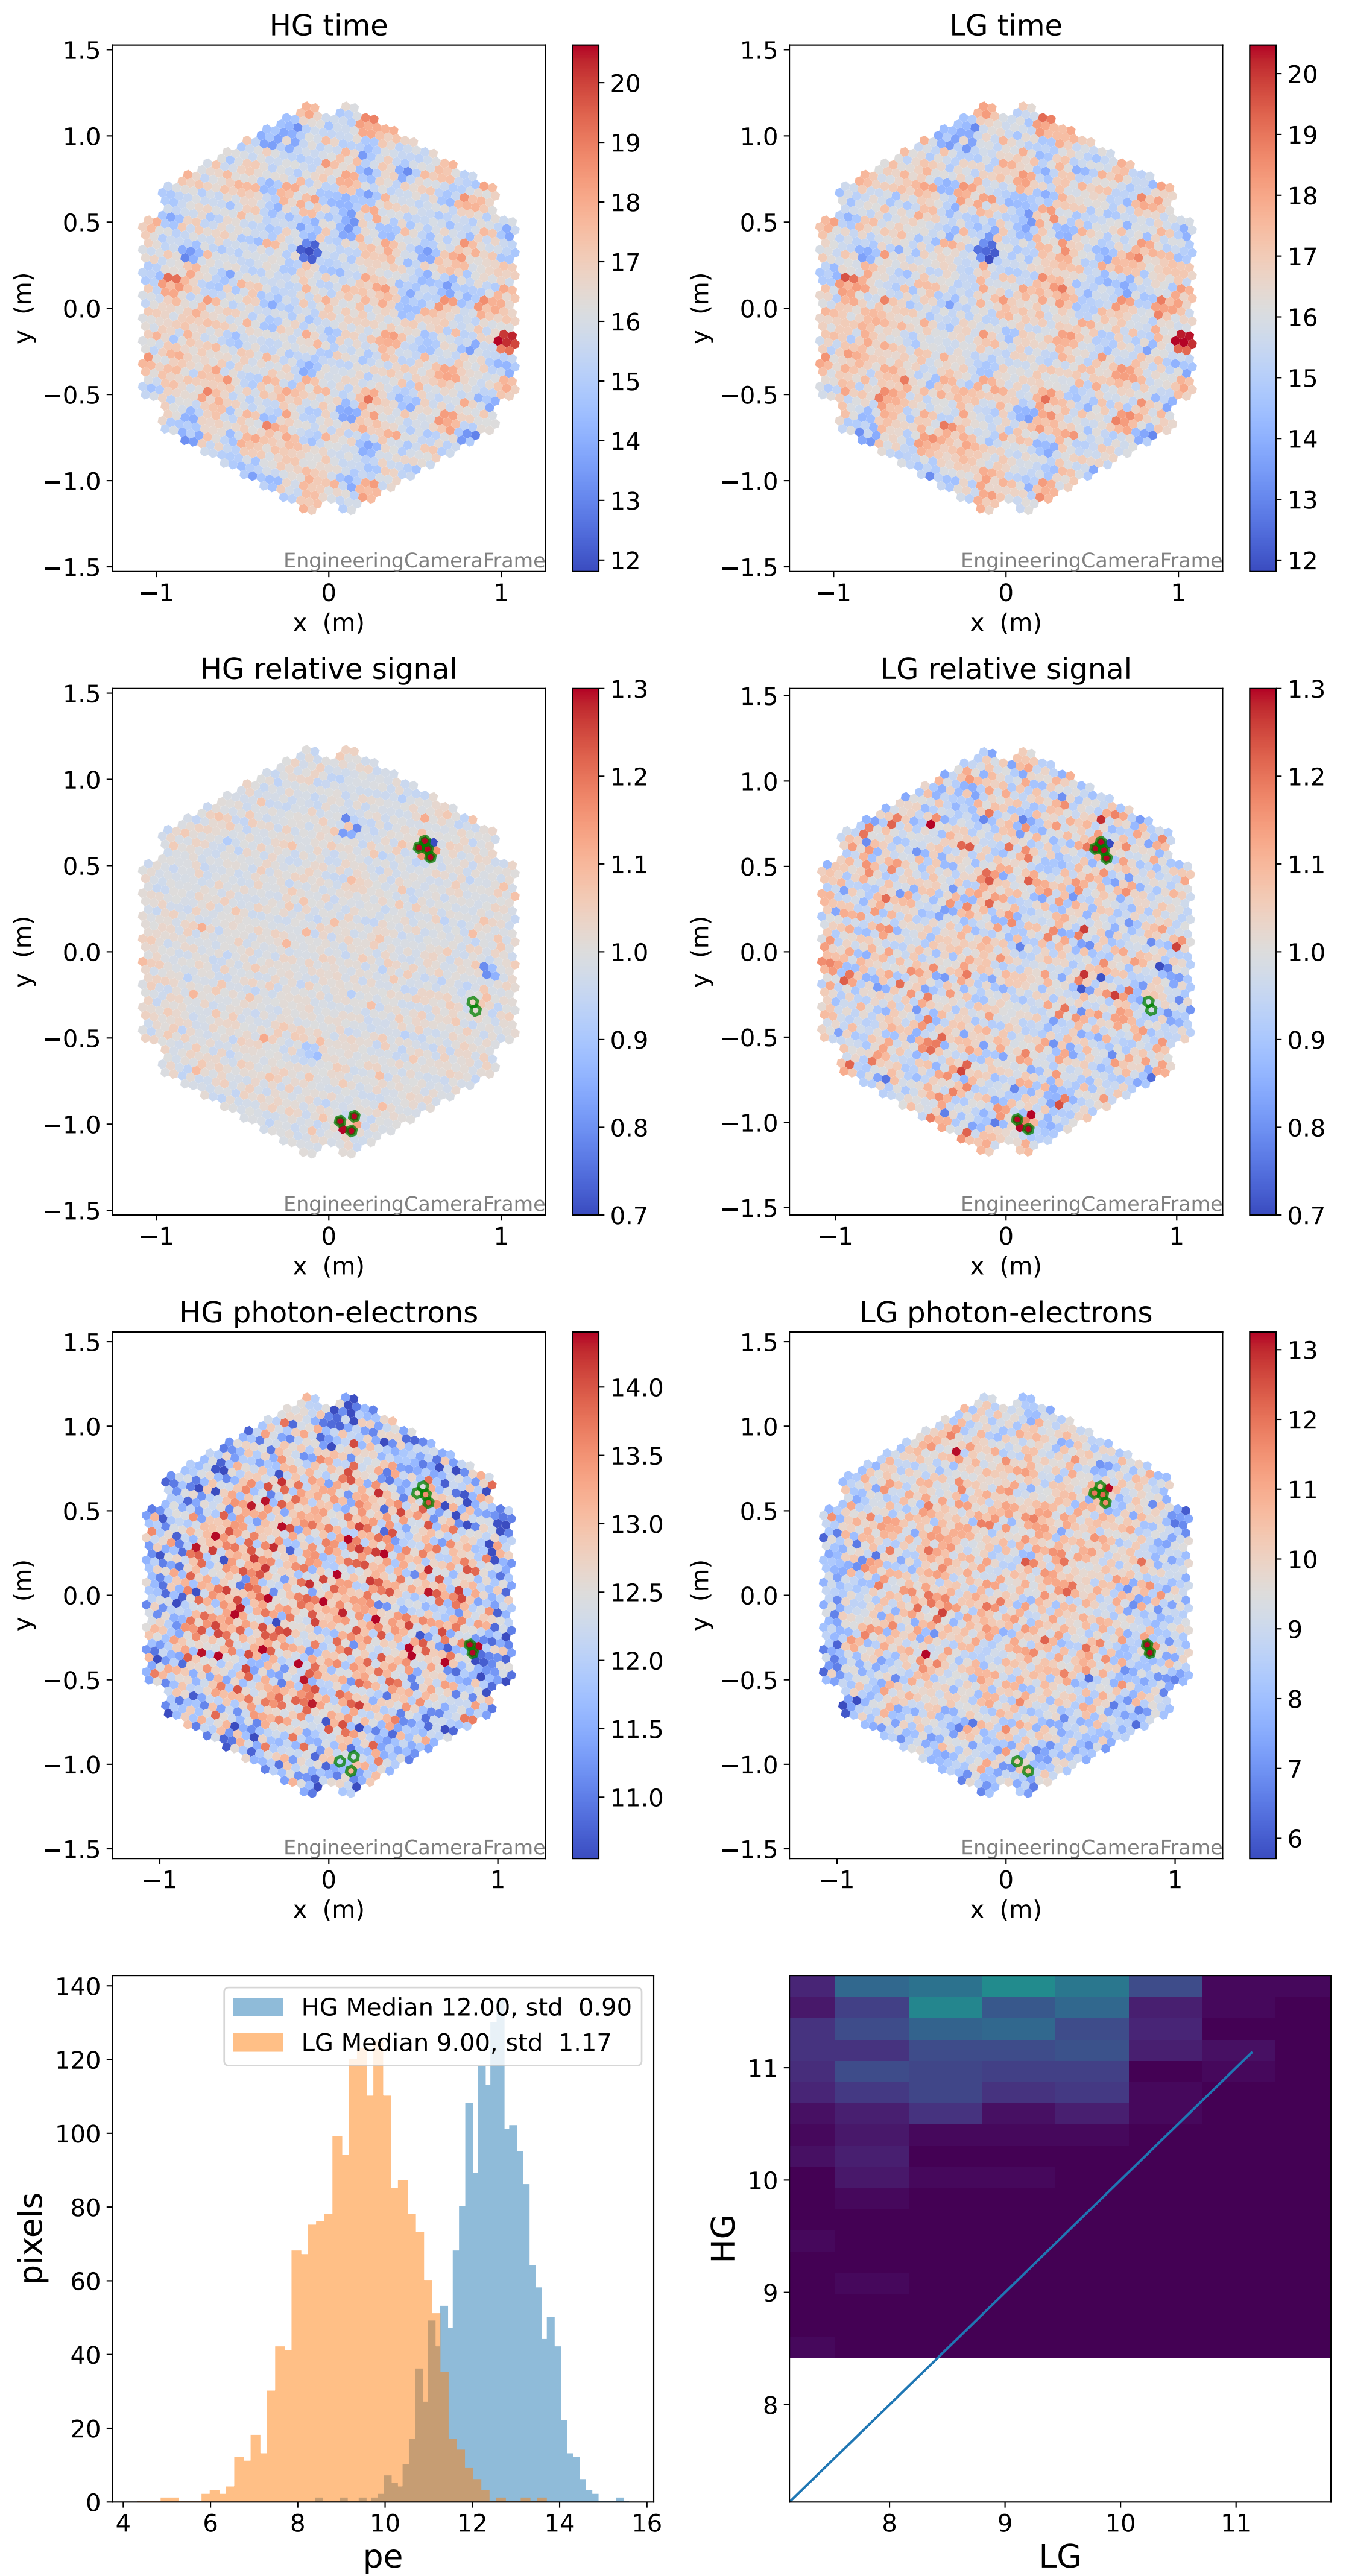

Run 6114

Run 6114

Run 6114 channel: HG

FF sample of 10000 events

pedestal sample of 10000 events

Run 6114 channel: LG

FF sample of 10000 events

pedestal sample of 10000 events

flat-fielded gain [ADC/pe]