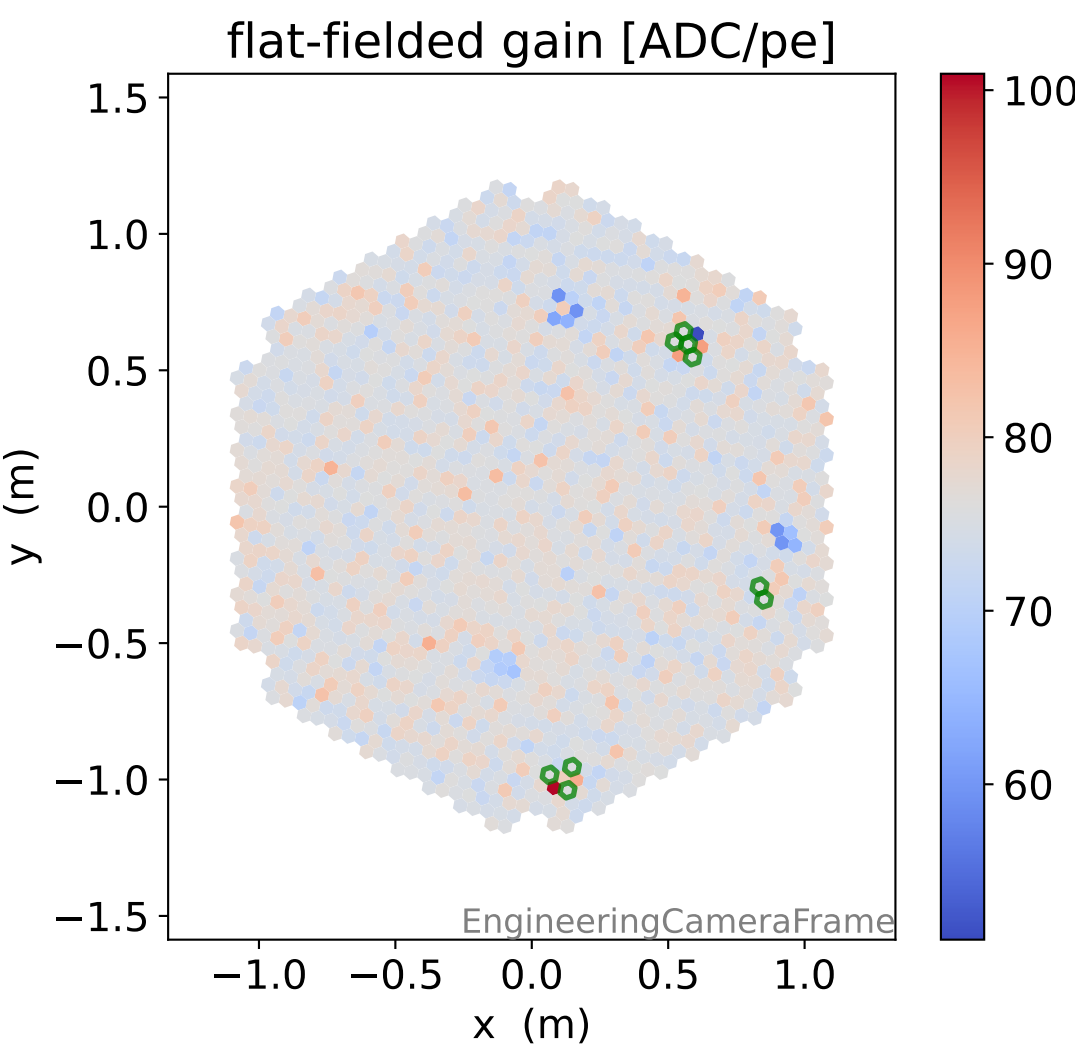

Run 6114

Run 6114

Run 6114 channel: HG

FF sample of 10000 events

pedestal sample of 10000 events

Run 6114 channel: LG

FF sample of 10000 events

pedestal sample of 10000 events

flat-fielded gain [ADC/pe]