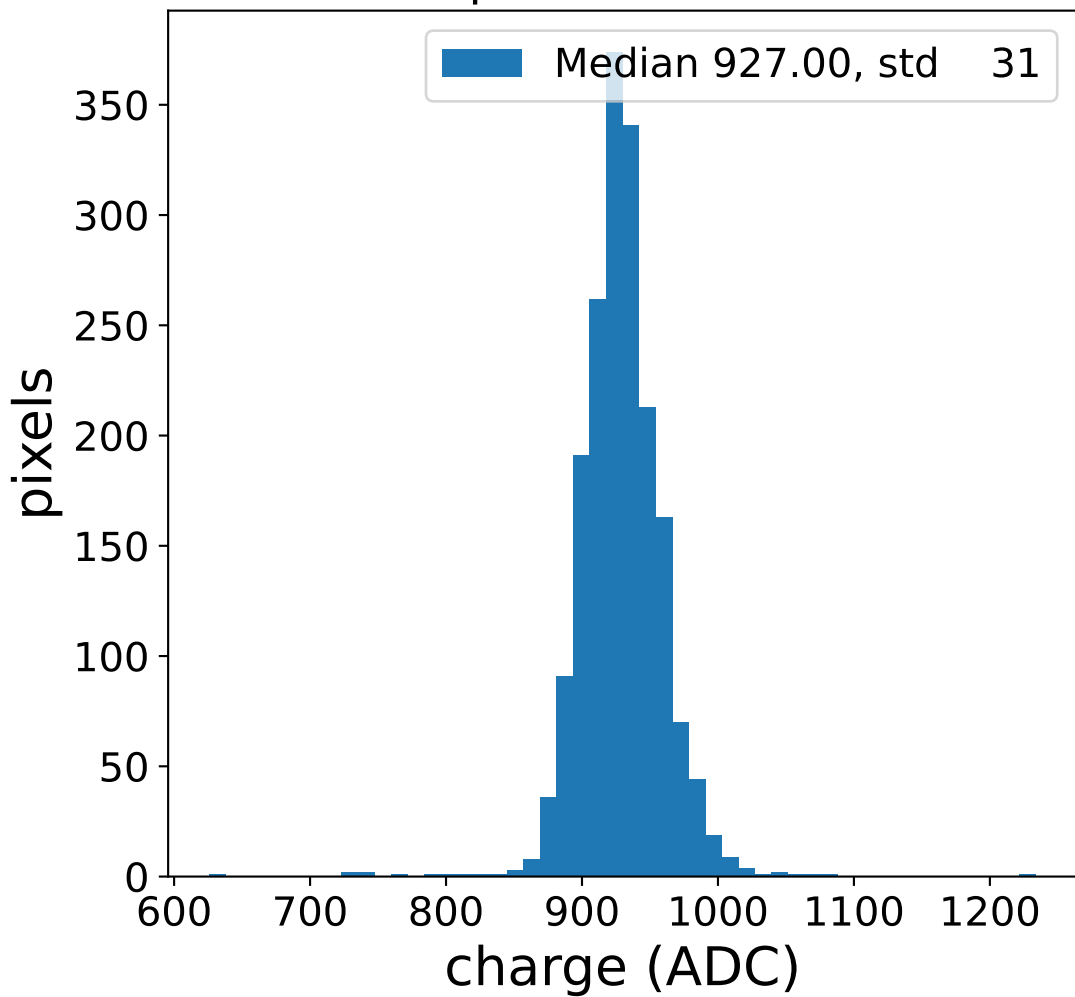

Run 6114

Run 6114

Run 6114 channel: HG

FF sample of 10000 events

pedestal sample of 10000 events

Run 6114 channel: LG

FF sample of 10000 events

pedestal sample of 10000 events

flat-fielded gain [ADC/pe]