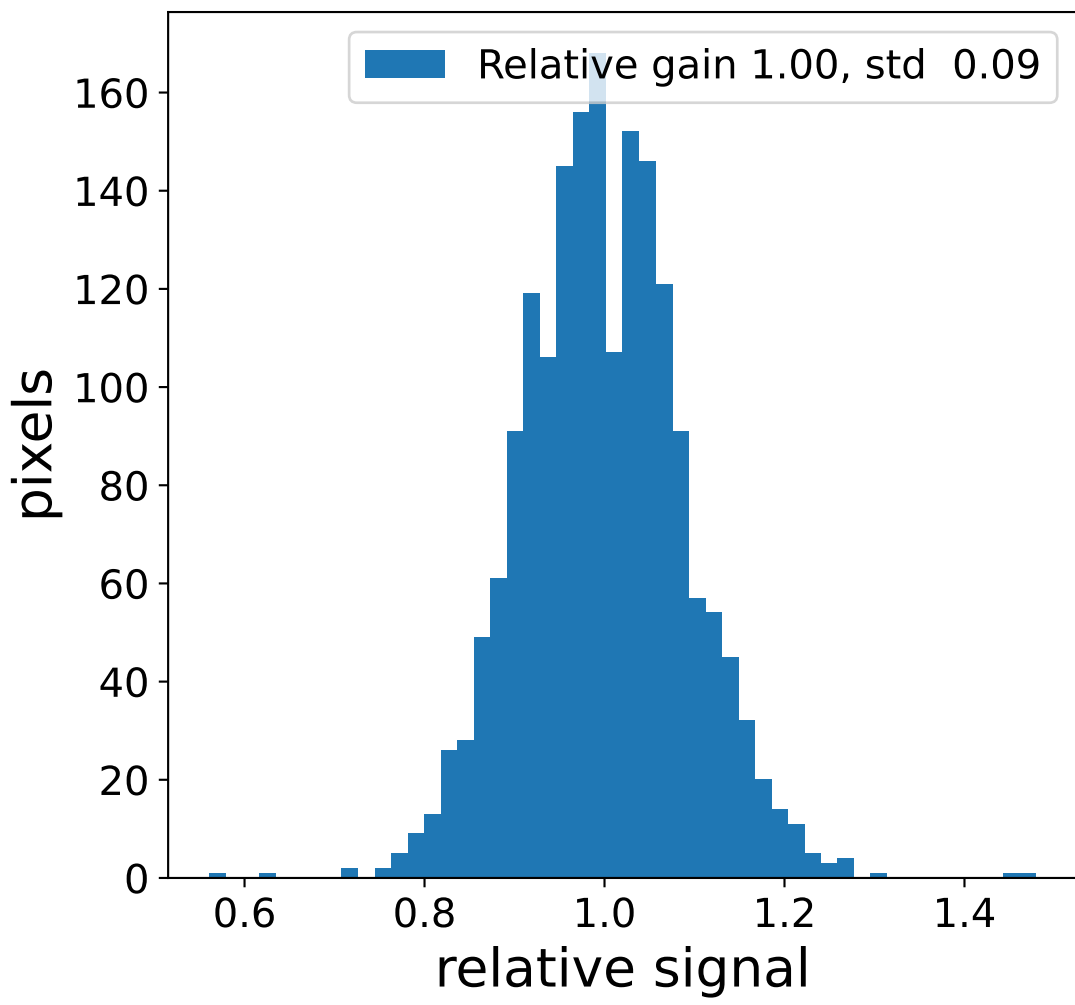

Run 6114

Run 6114

Run 6114 channel: HG

FF sample of 10000 events

pedestal sample of 10000 events

Run 6114 channel: LG

FF sample of 10000 events

pedestal sample of 10000 events

flat-fielded gain [ADC/pe]