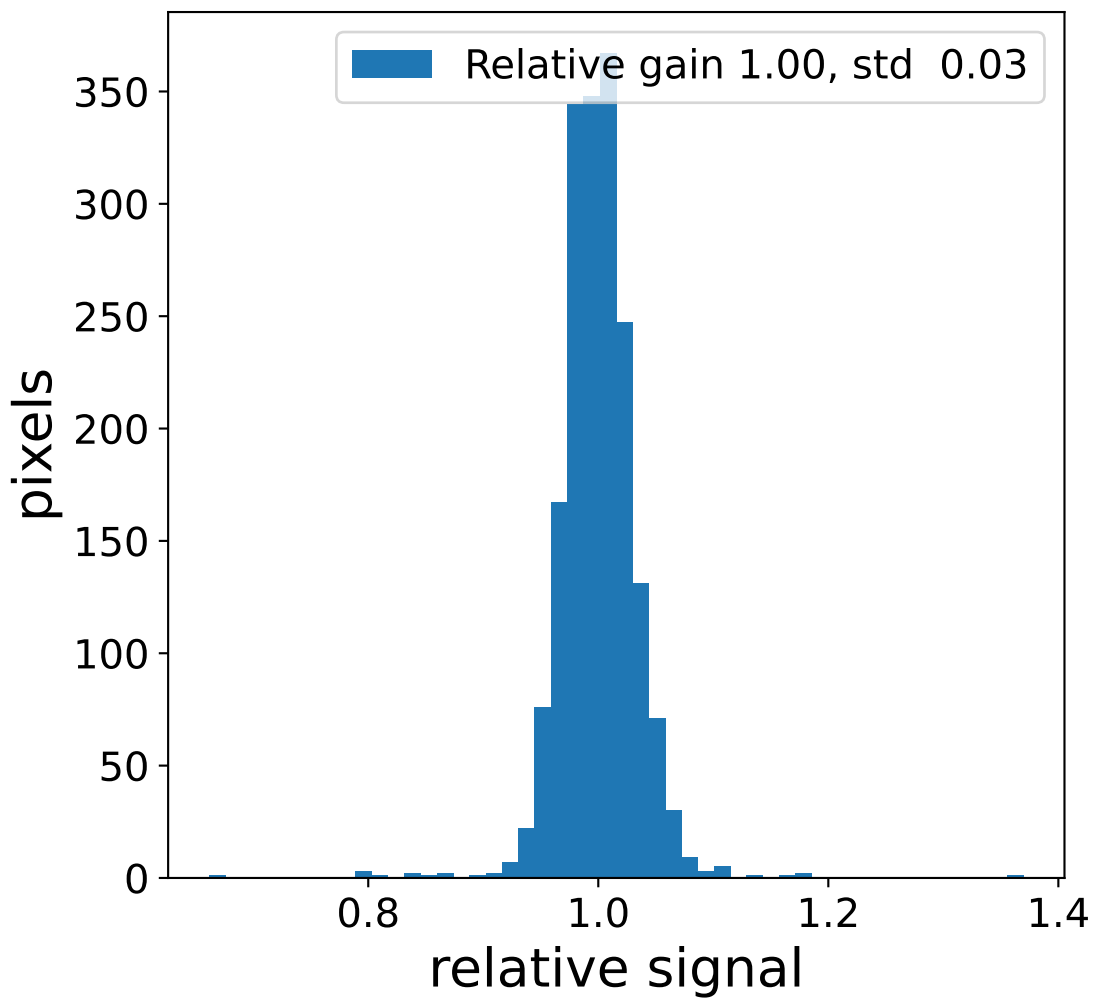

Run 6113

Run 6113

Run 6113 channel: HG

FF sample of 10000 events

pedestal sample of 10000 events

flat-fielded gain [ADC/pe]

Run 6113 channel: LG

FF sample of 10000 events

pedestal sample of 10000 events

flat-fielded gain [ADC/pe]