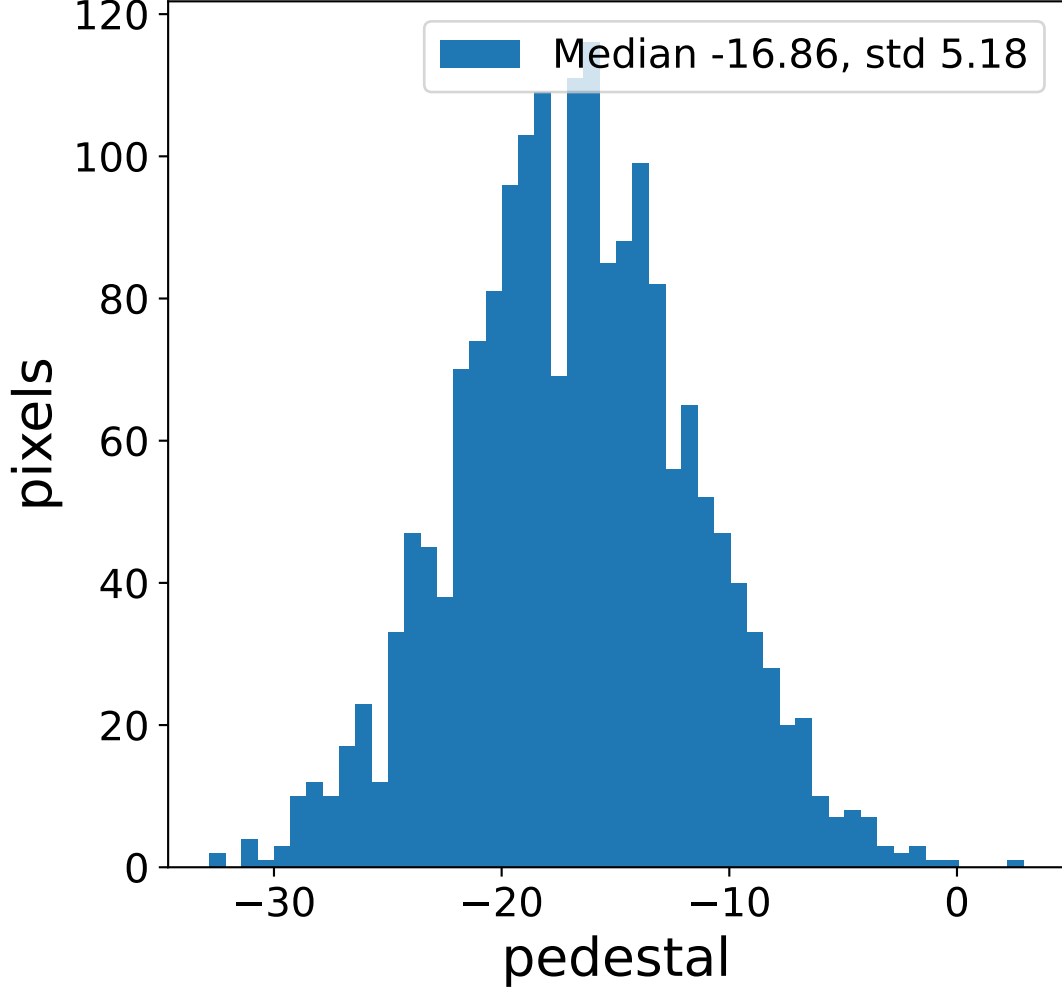

Run 6113

Run 6113

Run 6113 channel: HG

FF sample of 10000 events

pedestal sample of 10000 events

flat-fielded gain [ADC/pe]

Run 6113 channel: LG

FF sample of 10000 events

pedestal sample of 10000 events

flat-fielded gain [ADC/pe]