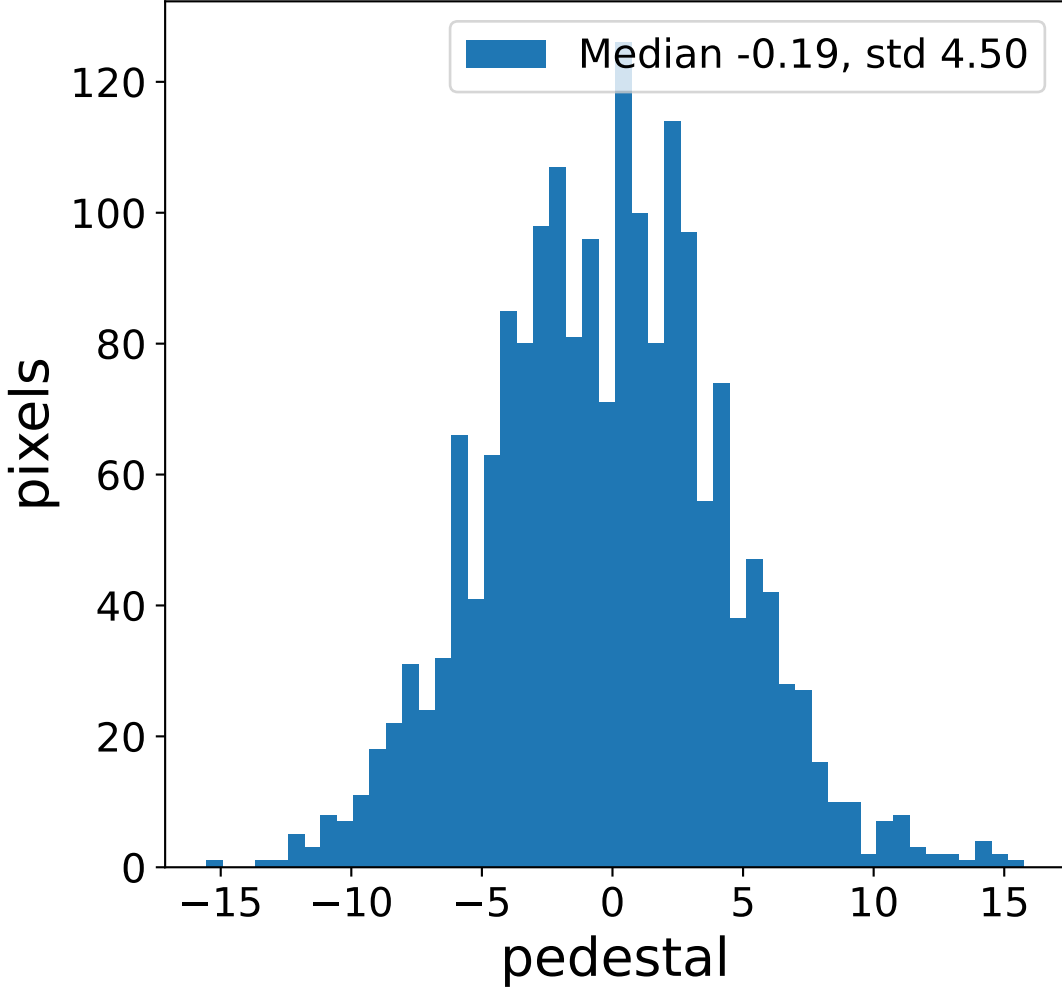

Run 6113

Run 6113

Run 6113 channel: HG

FF sample of 10000 events

pedestal sample of 10000 events

flat-fielded gain [ADC/pe]

Run 6113 channel: LG

FF sample of 10000 events

pedestal sample of 10000 events

flat-fielded gain [ADC/pe]