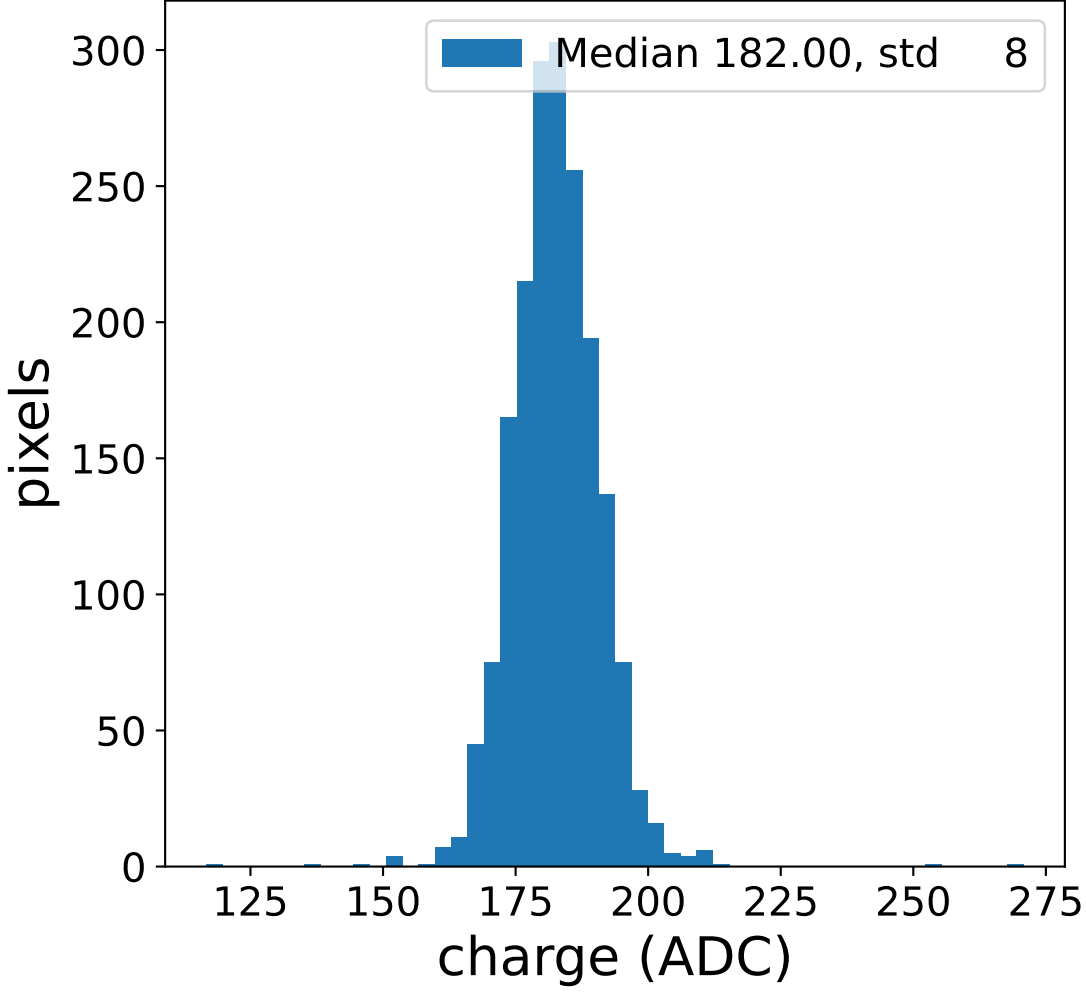

Run 6113

Run 6113

Run 6113 channel: HG

FF sample of 10000 events

pedestal sample of 10000 events

flat-fielded gain [ADC/pe]

Run 6113 channel: LG

FF sample of 10000 events

pedestal sample of 10000 events

flat-fielded gain [ADC/pe]