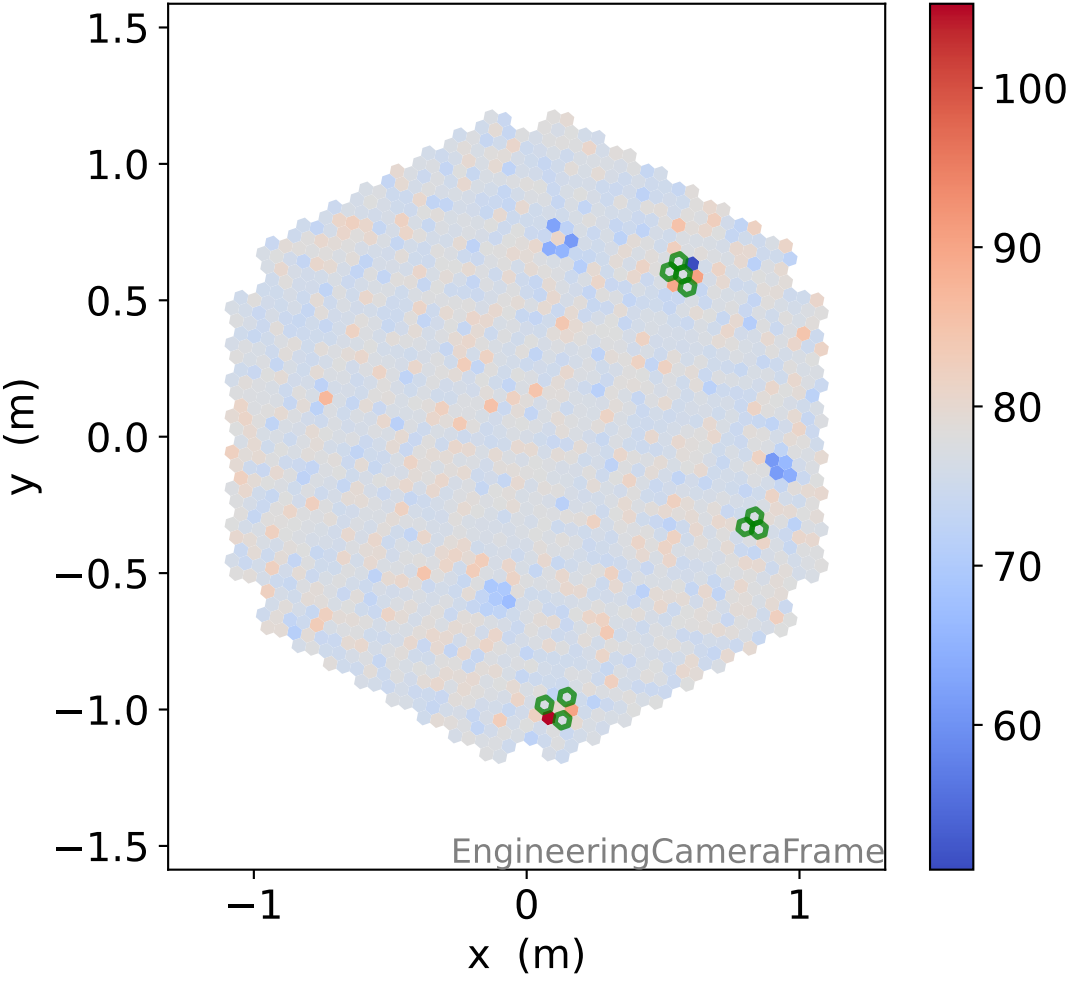

Run 6113

Run 6113

Run 6113 channel: HG

FF sample of 10000 events

pedestal sample of 10000 events

flat-fielded gain [ADC/pe]

Run 6113 channel: LG

FF sample of 10000 events

pedestal sample of 10000 events

flat-fielded gain [ADC/pe]