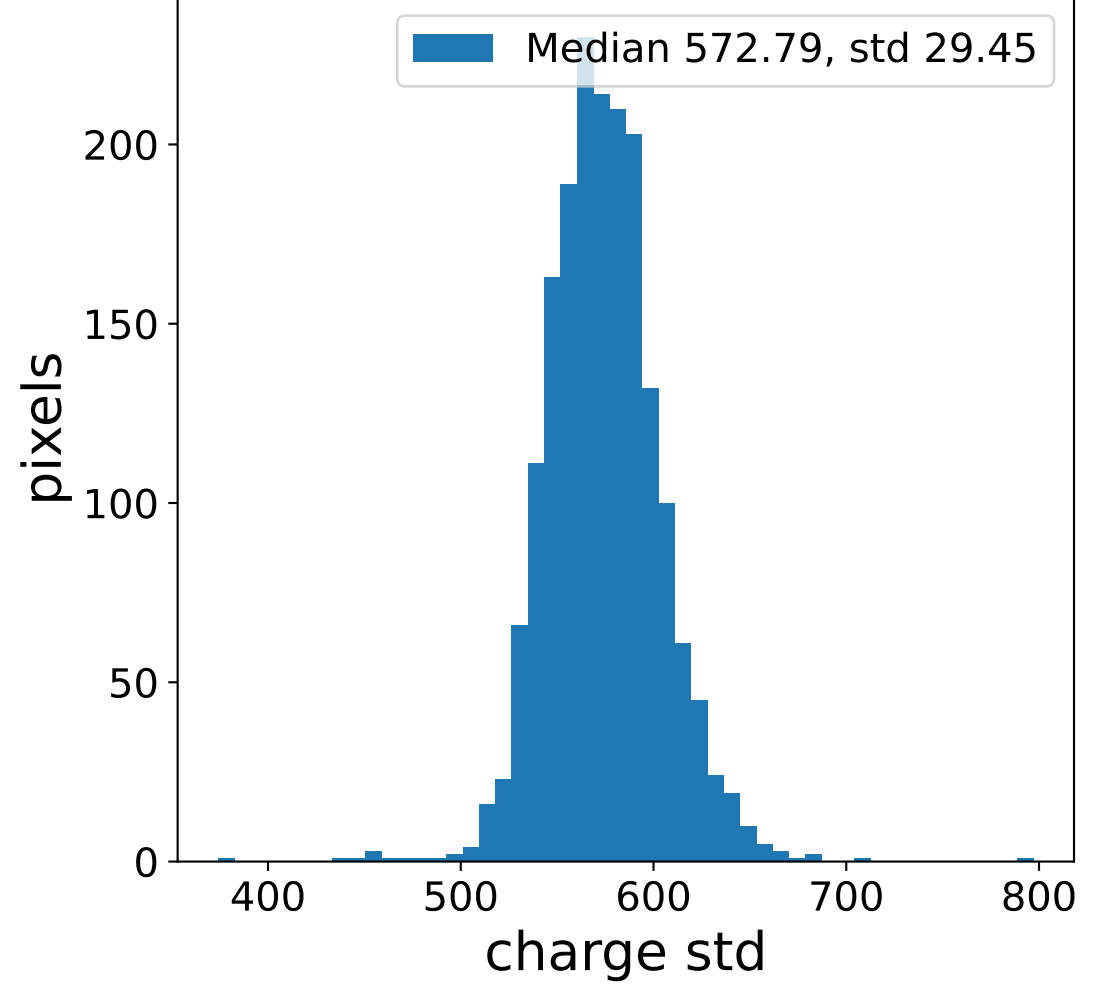

Run 6113

Run 6113

Run 6113 channel: HG

FF sample of 10000 events

pedestal sample of 10000 events

flat-fielded gain [ADC/pe]

Run 6113 channel: LG

FF sample of 10000 events

pedestal sample of 10000 events

flat-fielded gain [ADC/pe]