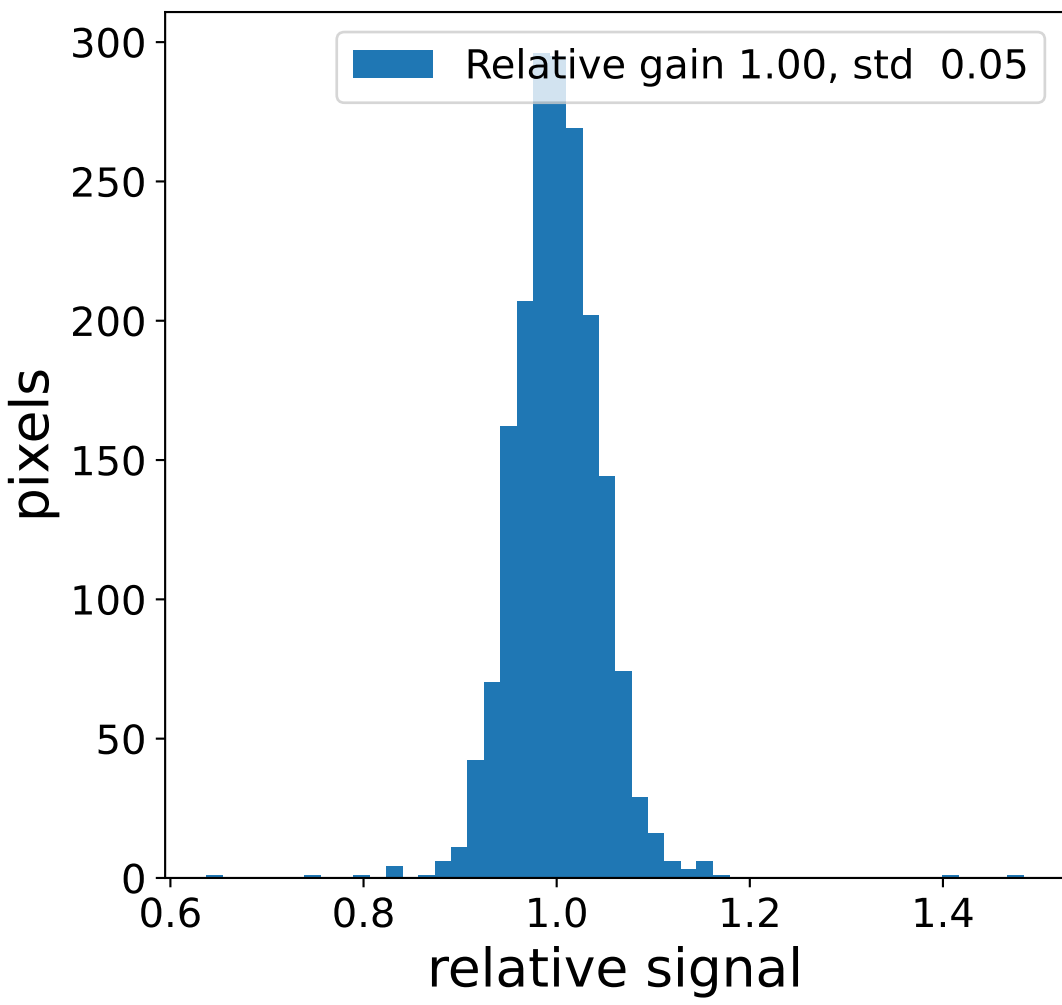

Run 6113

Run 6113

Run 6113 channel: HG

FF sample of 10000 events

pedestal sample of 10000 events

flat-fielded gain [ADC/pe]

Run 6113 channel: LG

FF sample of 10000 events

pedestal sample of 10000 events

flat-fielded gain [ADC/pe]