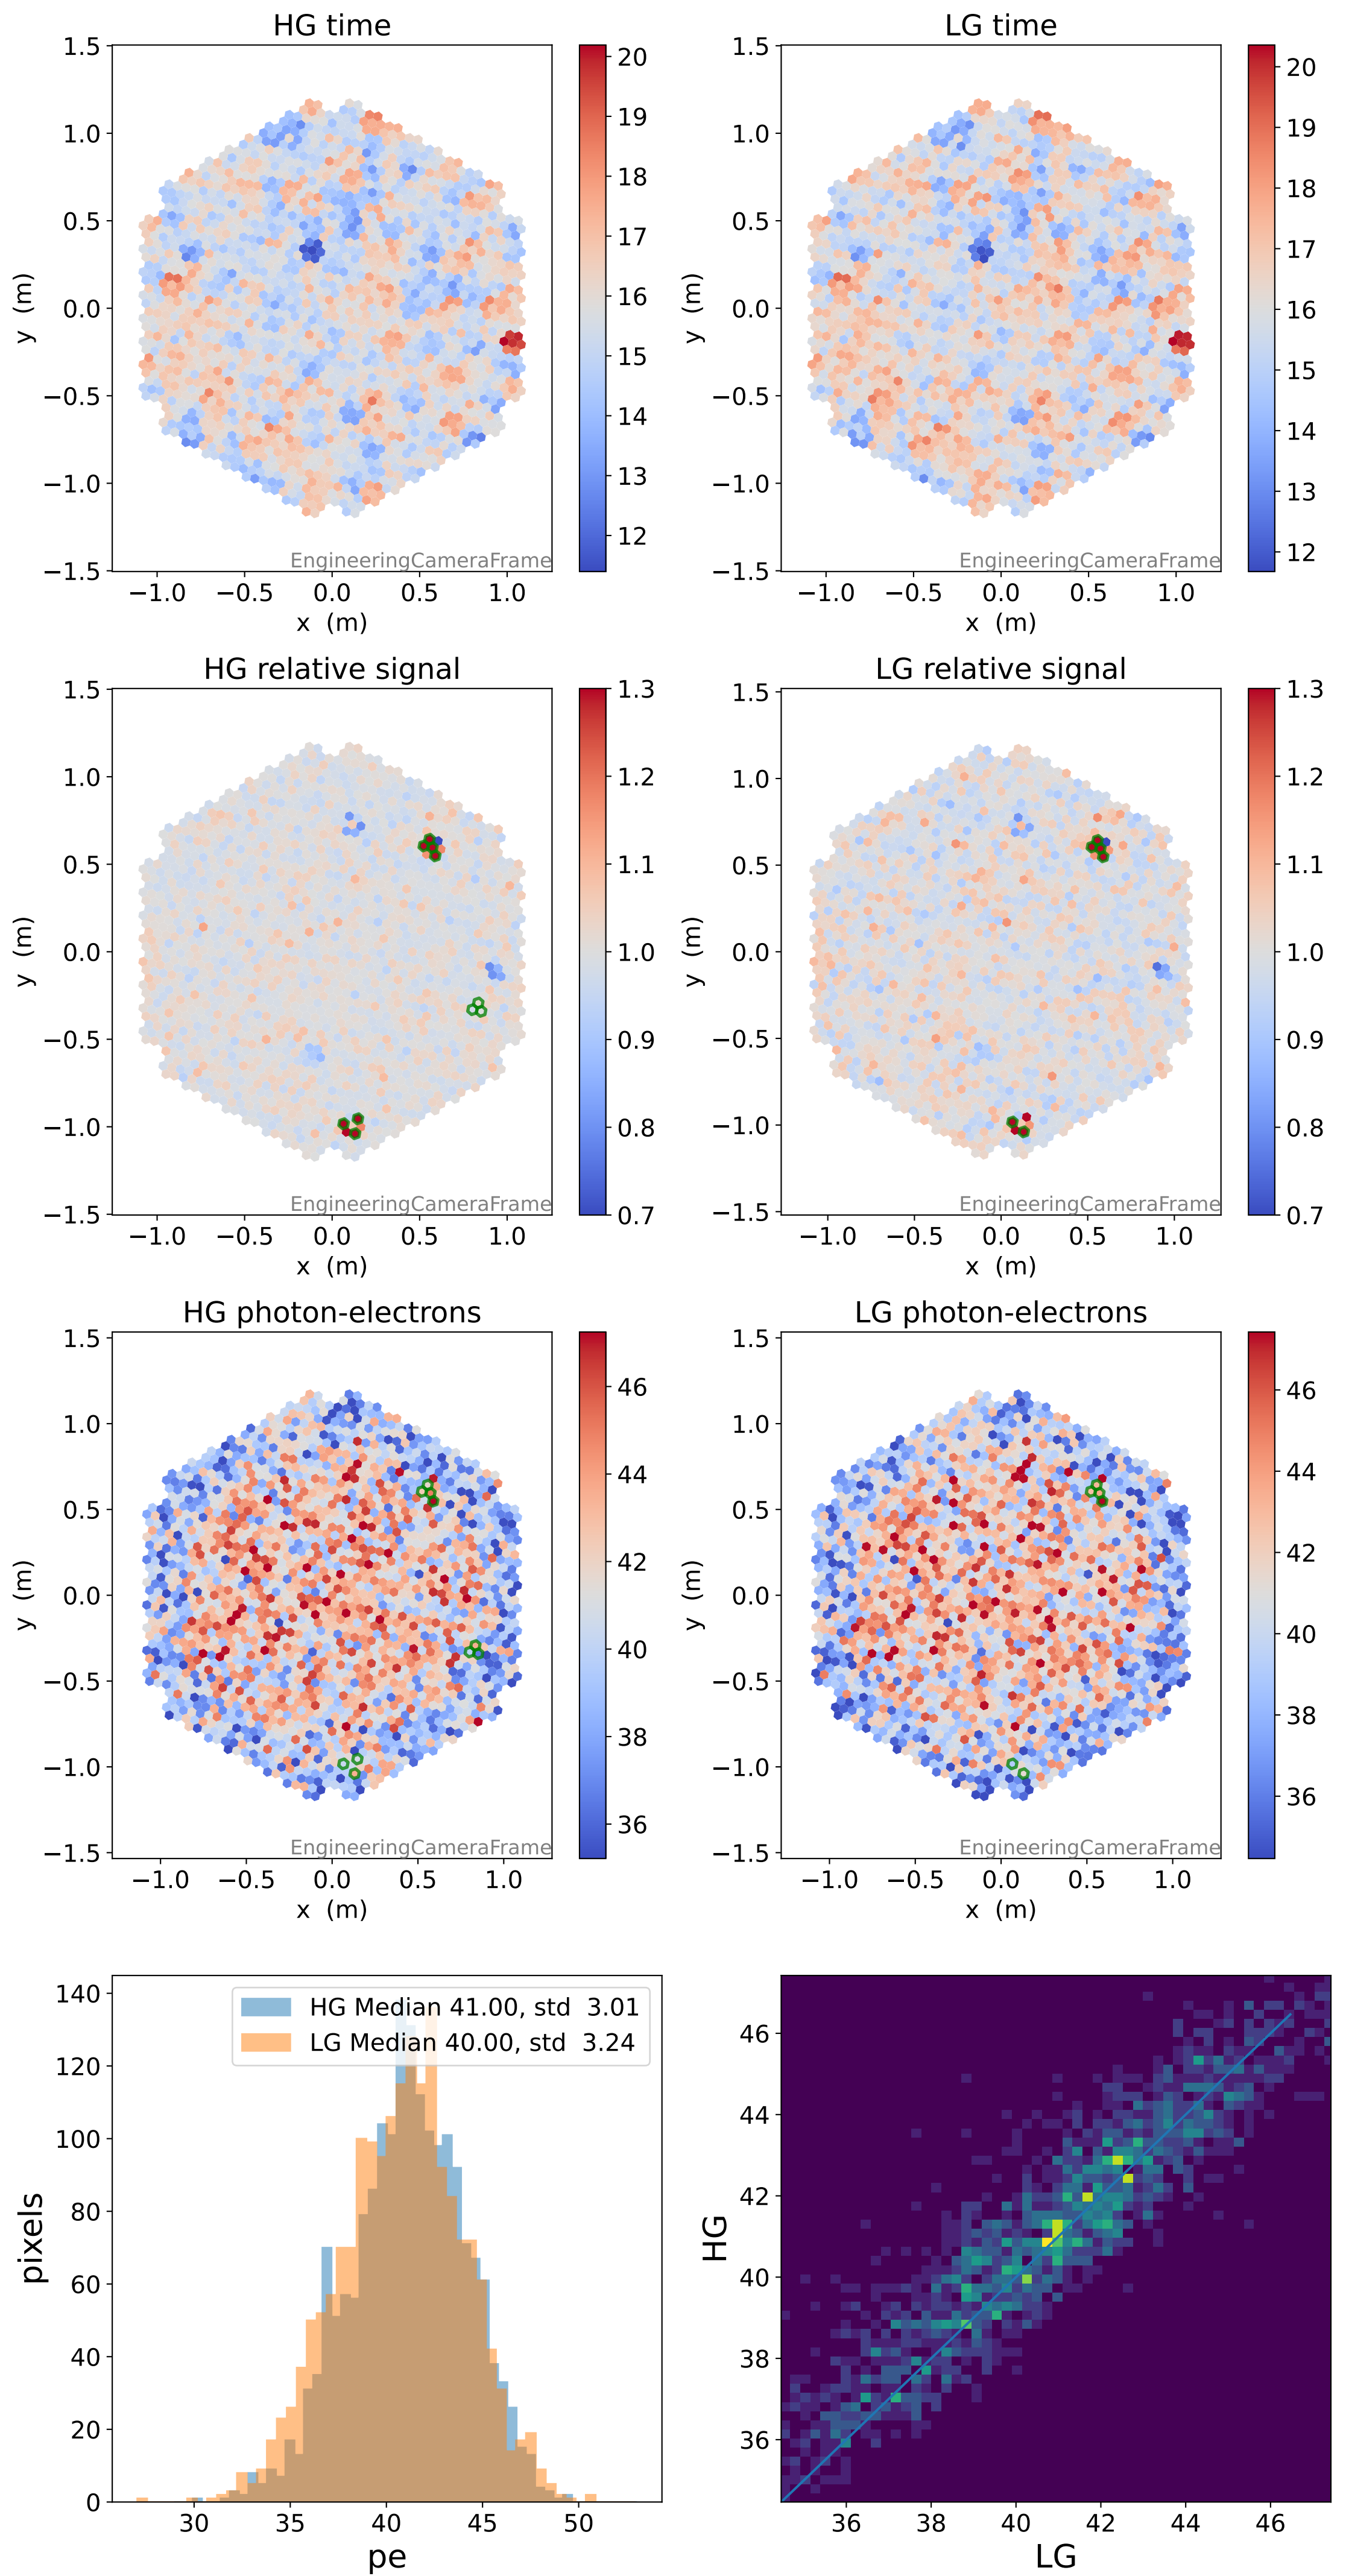

Run 6113

Run 6113

Run 6113 channel: HG

FF sample of 10000 events

pedestal sample of 10000 events

flat-fielded gain [ADC/pe]

Run 6113 channel: LG

FF sample of 10000 events

pedestal sample of 10000 events

flat-fielded gain [ADC/pe]