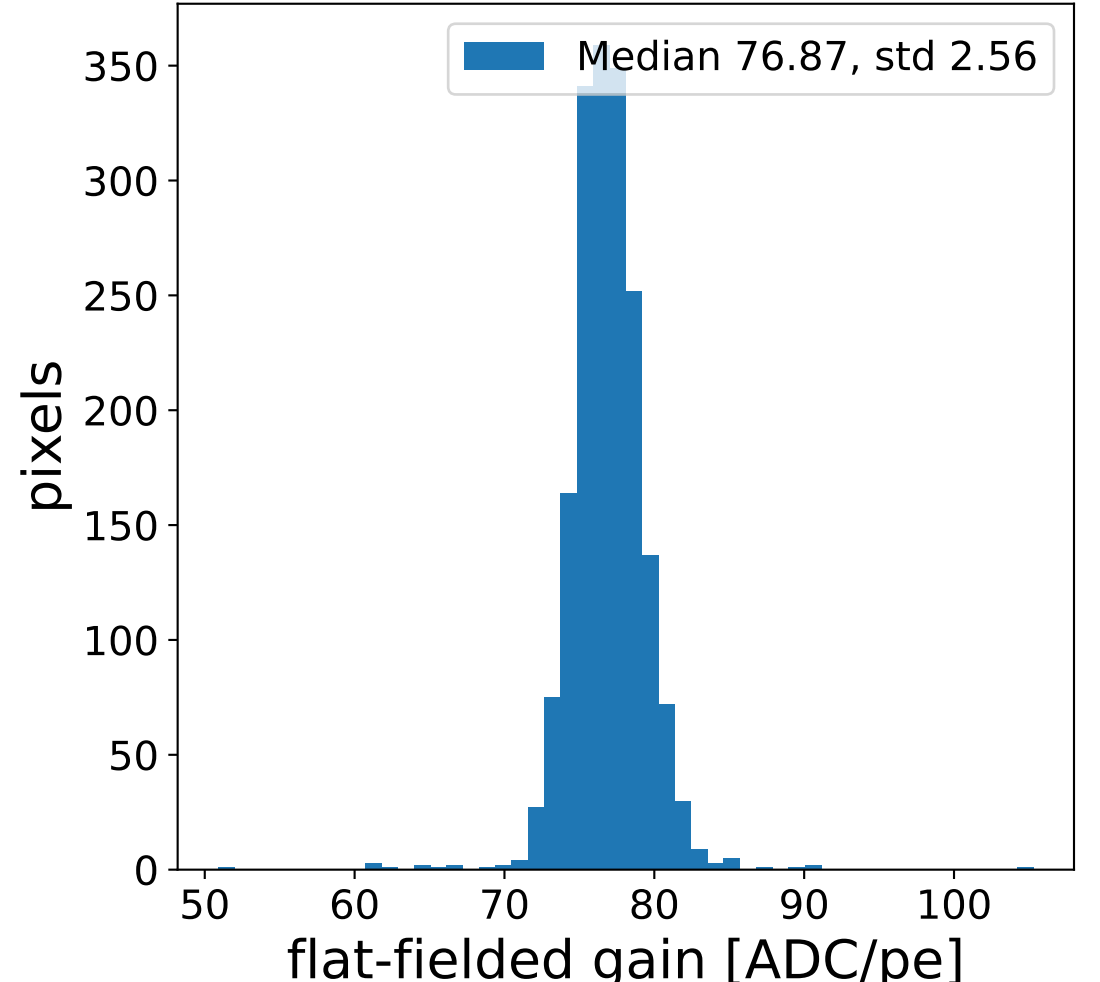

Run 6113

Run 6113

Run 6113 channel: HG

FF sample of 10000 events

pedestal sample of 10000 events

flat-fielded gain [ADC/pe]

Run 6113 channel: LG

FF sample of 10000 events

pedestal sample of 10000 events

flat-fielded gain [ADC/pe]