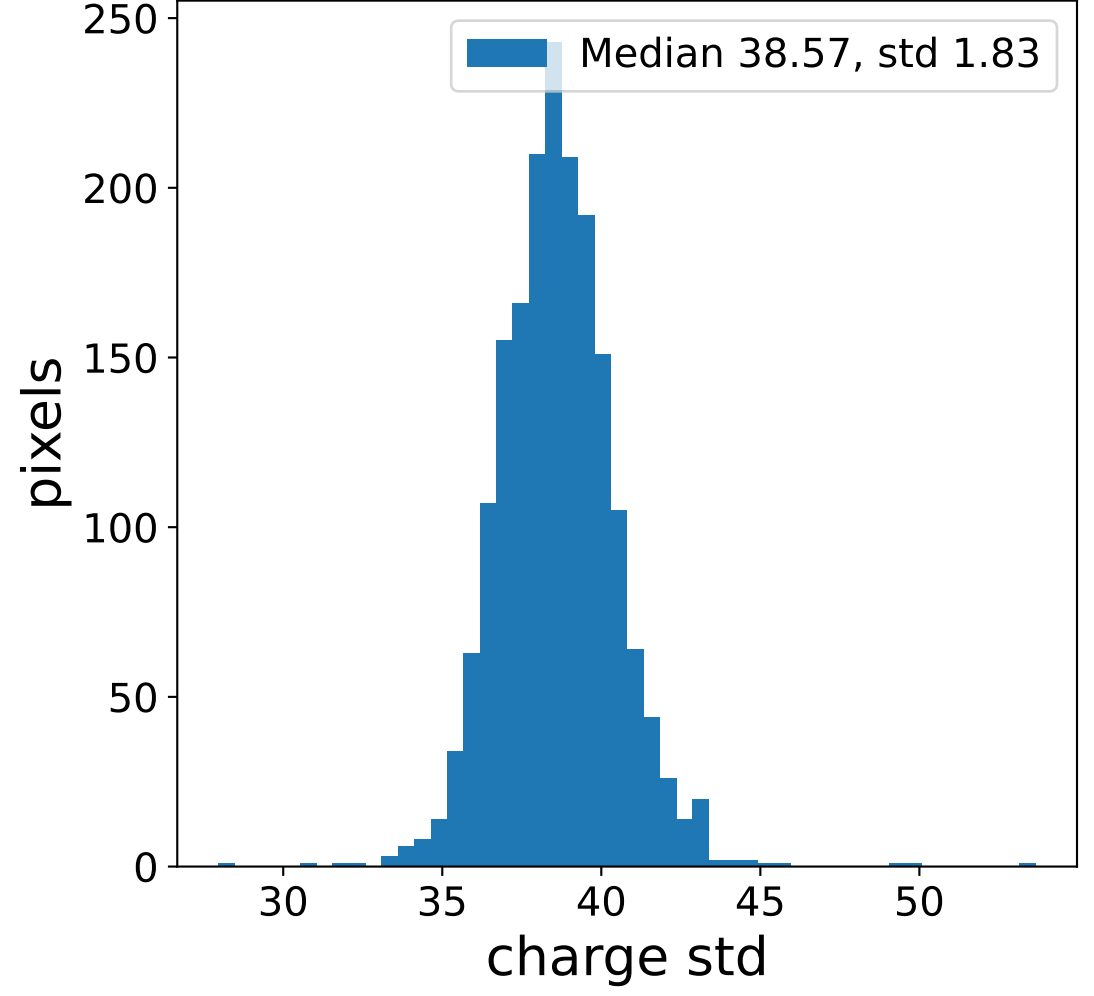

Run 6113

Run 6113

Run 6113 channel: HG

FF sample of 10000 events

pedestal sample of 10000 events

flat-fielded gain [ADC/pe]

Run 6113 channel: LG

FF sample of 10000 events

pedestal sample of 10000 events

flat-fielded gain [ADC/pe]