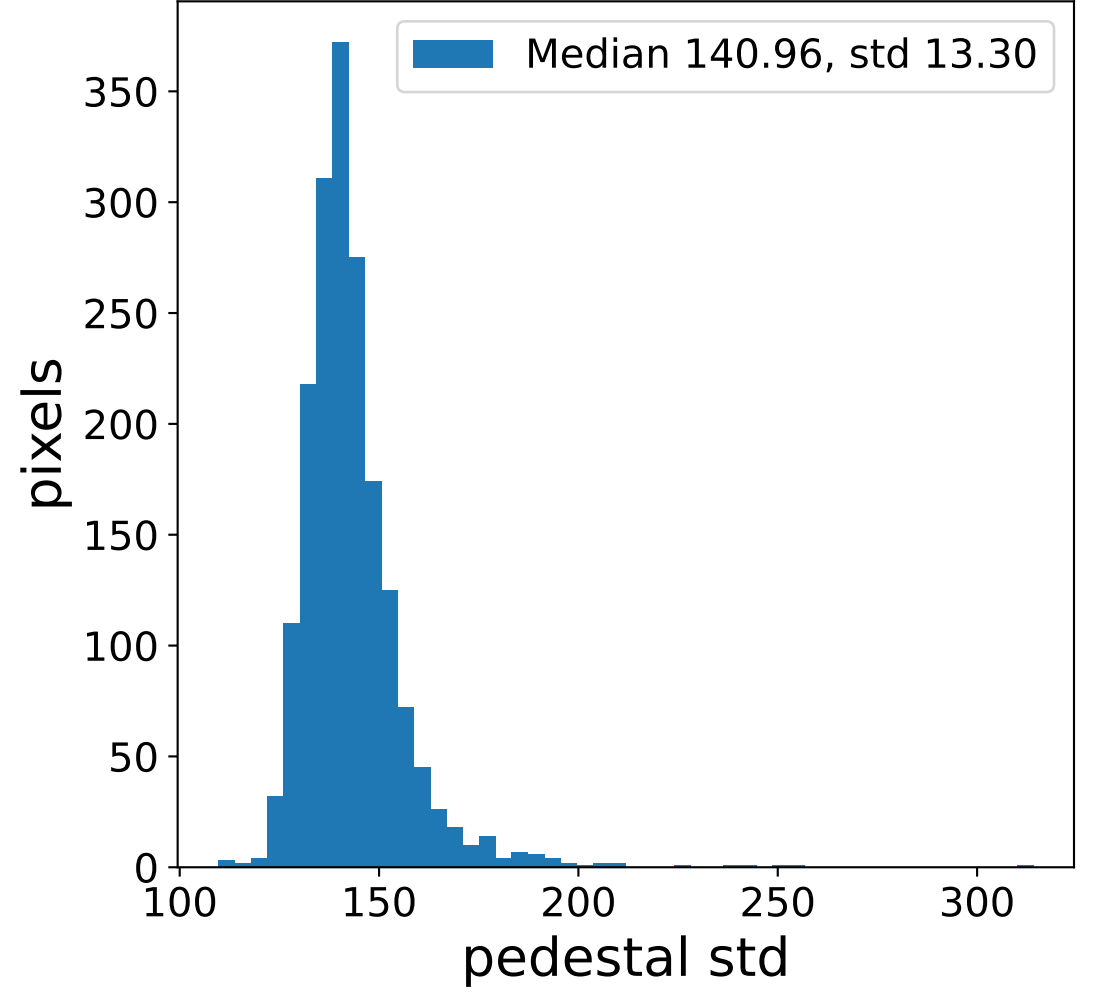

Run 6113

Run 6113

Run 6113 channel: HG

FF sample of 10000 events

pedestal sample of 10000 events

flat-fielded gain [ADC/pe]

Run 6113 channel: LG

FF sample of 10000 events

pedestal sample of 10000 events

flat-fielded gain [ADC/pe]