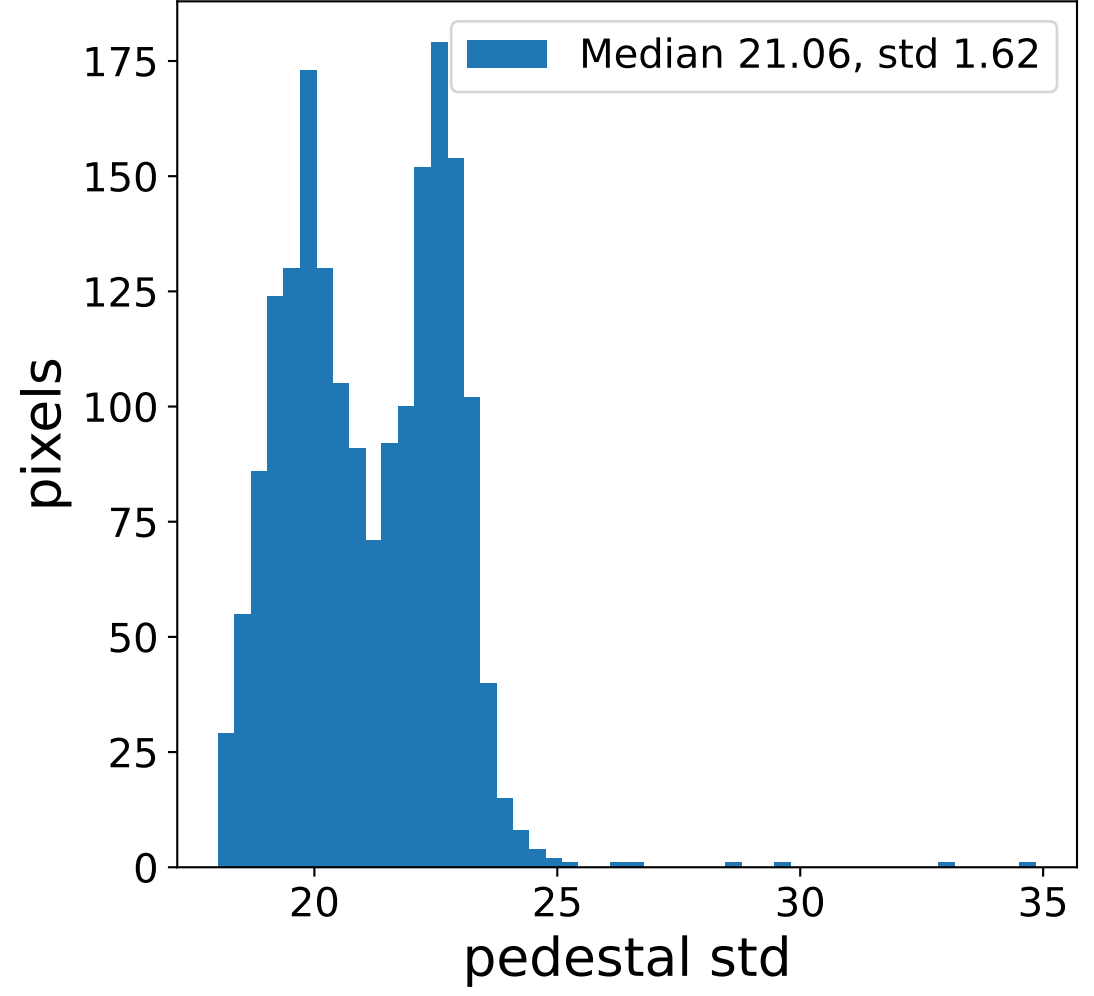

Run 6113

Run 6113

Run 6113 channel: HG

FF sample of 10000 events

pedestal sample of 10000 events

flat-fielded gain [ADC/pe]

Run 6113 channel: LG

FF sample of 10000 events

pedestal sample of 10000 events

flat-fielded gain [ADC/pe]