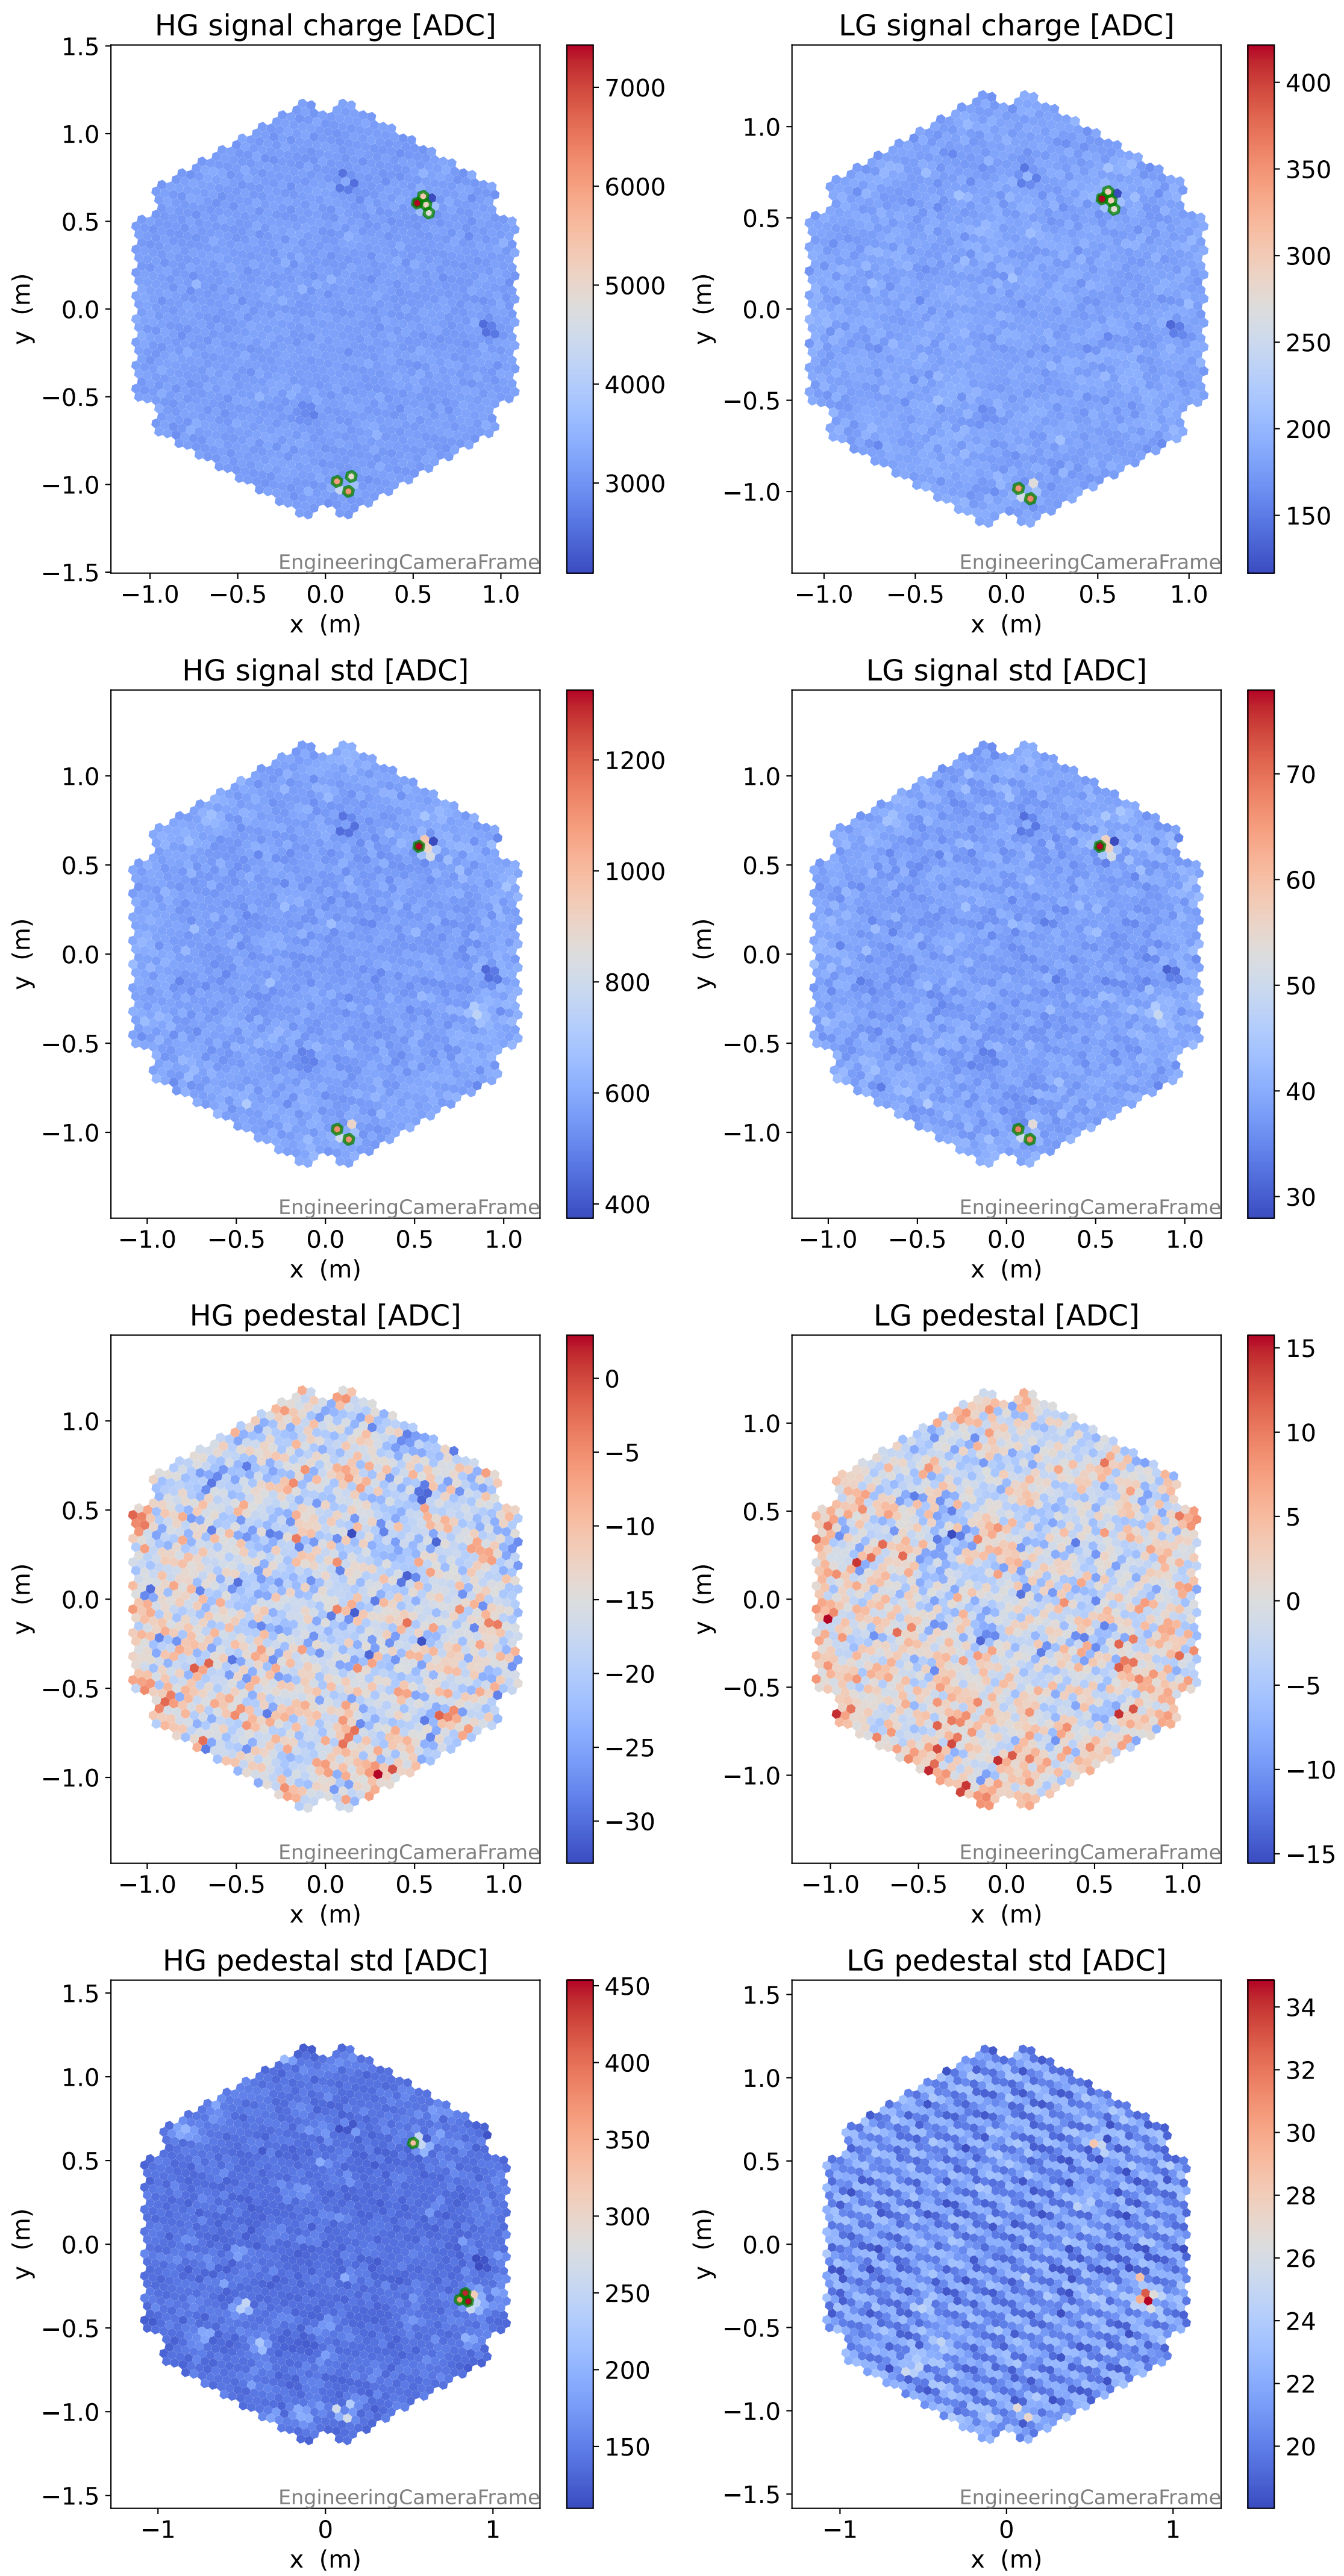

Run 6113

Run 6113

Run 6113 channel: HG

FF sample of 10000 events

pedestal sample of 10000 events

flat-fielded gain [ADC/pe]

Run 6113 channel: LG

FF sample of 10000 events

pedestal sample of 10000 events

flat-fielded gain [ADC/pe]