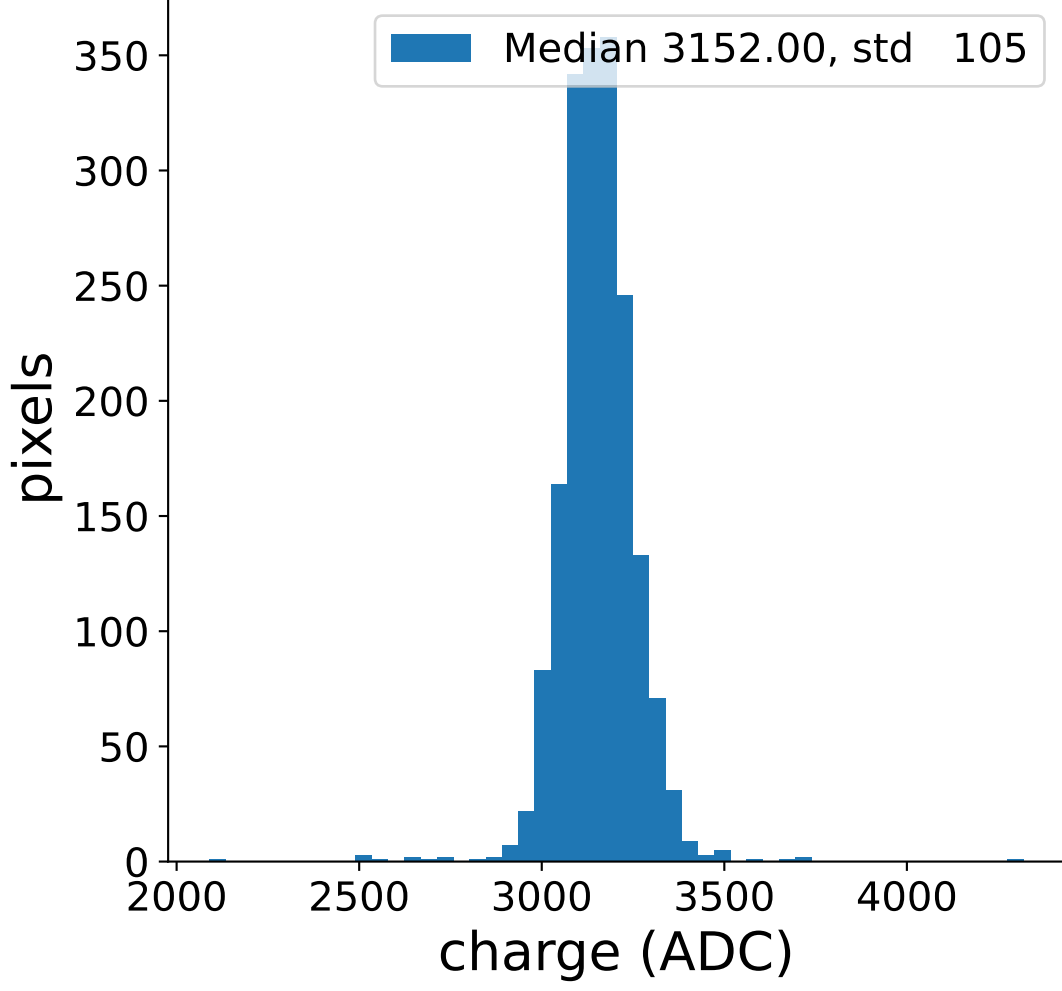

Run 6113

Run 6113

Run 6113 channel: HG

FF sample of 10000 events

pedestal sample of 10000 events

flat-fielded gain [ADC/pe]

Run 6113 channel: LG

FF sample of 10000 events

pedestal sample of 10000 events

flat-fielded gain [ADC/pe]