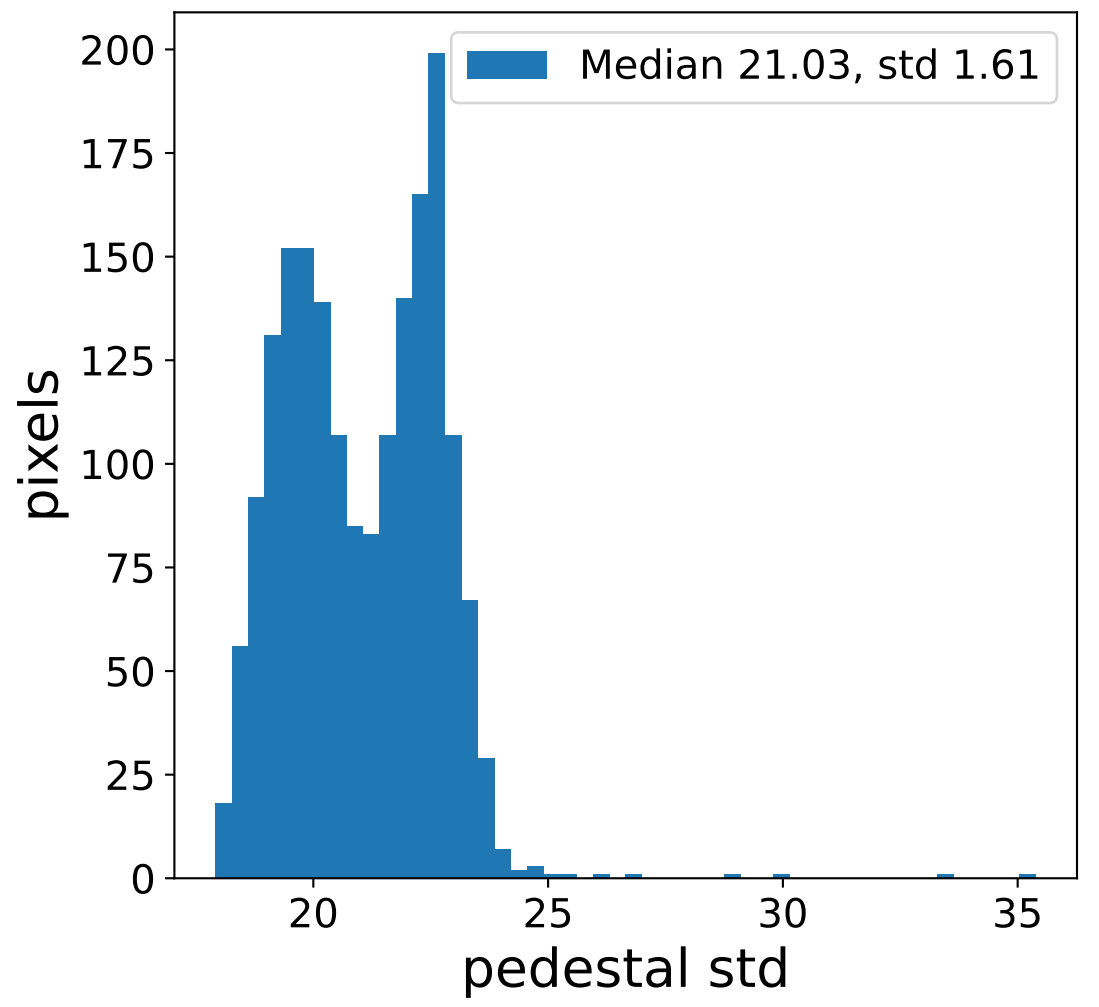

Run 6113

Run 6113

Run 6113 channel: HG

FF sample of 10000 events

pedestal sample of 10000 events

flat-fielded gain [ADC/pe]

Run 6113 channel: LG

FF sample of 10000 events

pedestal sample of 10000 events

flat-fielded gain [ADC/pe]