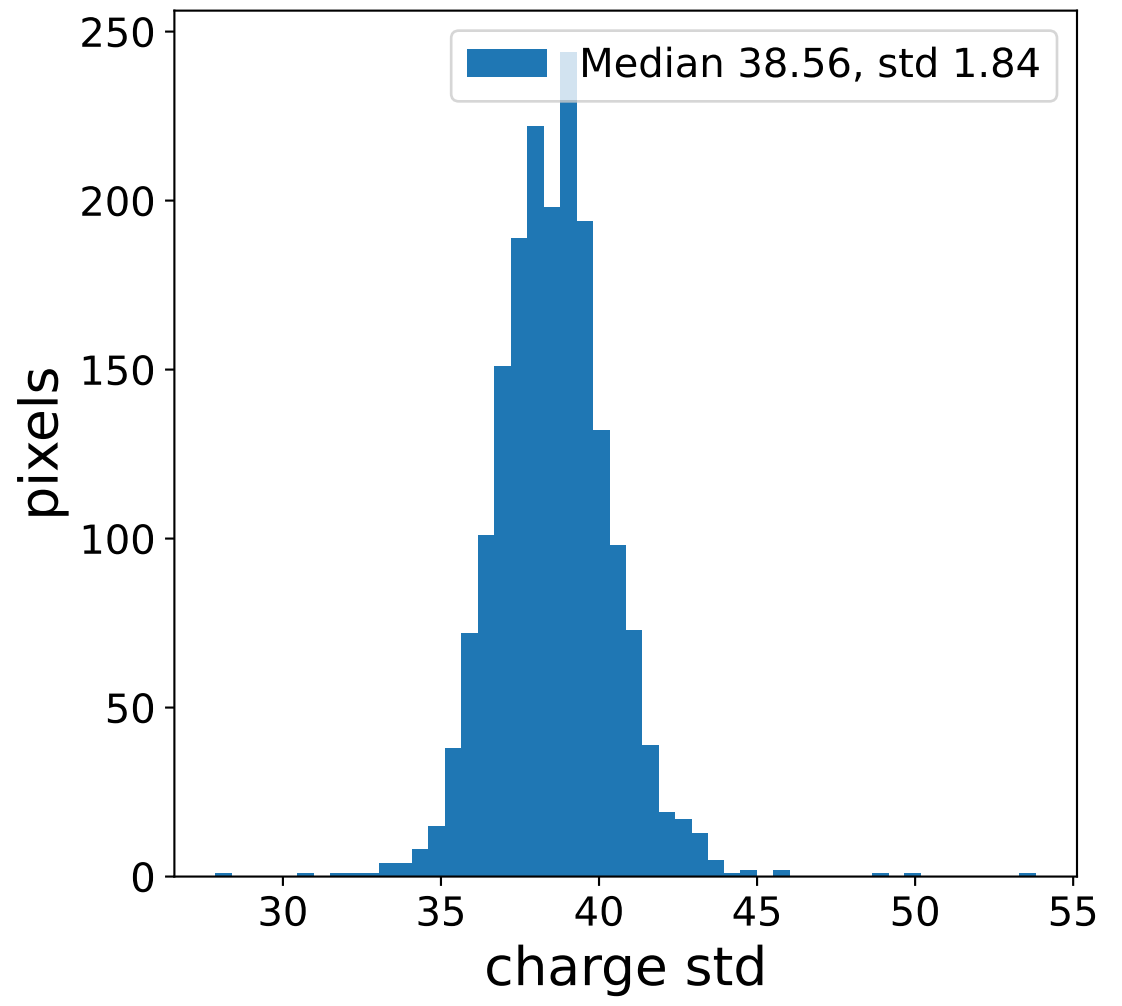

Run 6113

Run 6113

Run 6113 channel: HG

FF sample of 10000 events

pedestal sample of 10000 events

flat-fielded gain [ADC/pe]

Run 6113 channel: LG

FF sample of 10000 events

pedestal sample of 10000 events

flat-fielded gain [ADC/pe]