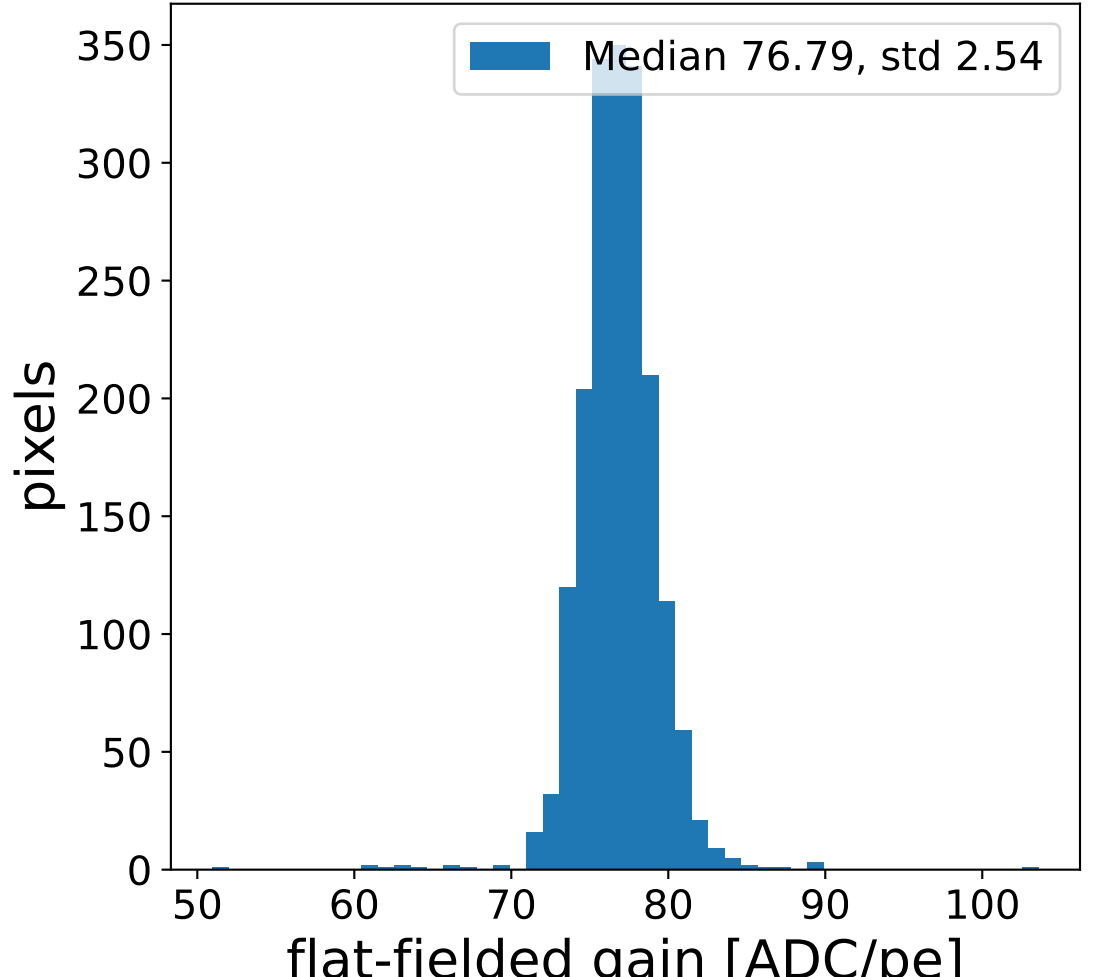

Run 6113

Run 6113

Run 6113 channel: HG

FF sample of 10000 events

pedestal sample of 10000 events

flat-fielded gain [ADC/pe]

Run 6113 channel: LG

FF sample of 10000 events

pedestal sample of 10000 events

flat-fielded gain [ADC/pe]