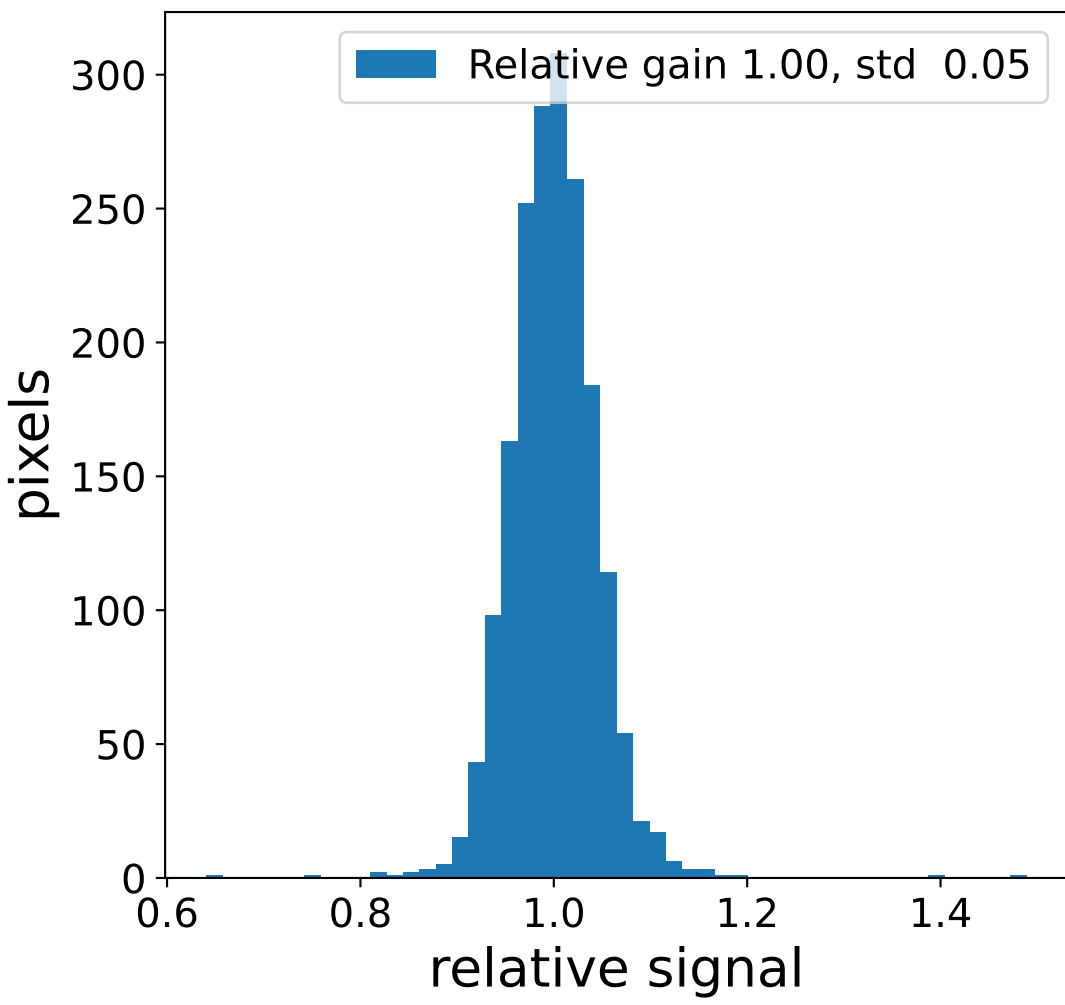

Run 6113

Run 6113

Run 6113 channel: HG

FF sample of 10000 events

pedestal sample of 10000 events

flat-fielded gain [ADC/pe]

Run 6113 channel: LG

FF sample of 10000 events

pedestal sample of 10000 events

flat-fielded gain [ADC/pe]