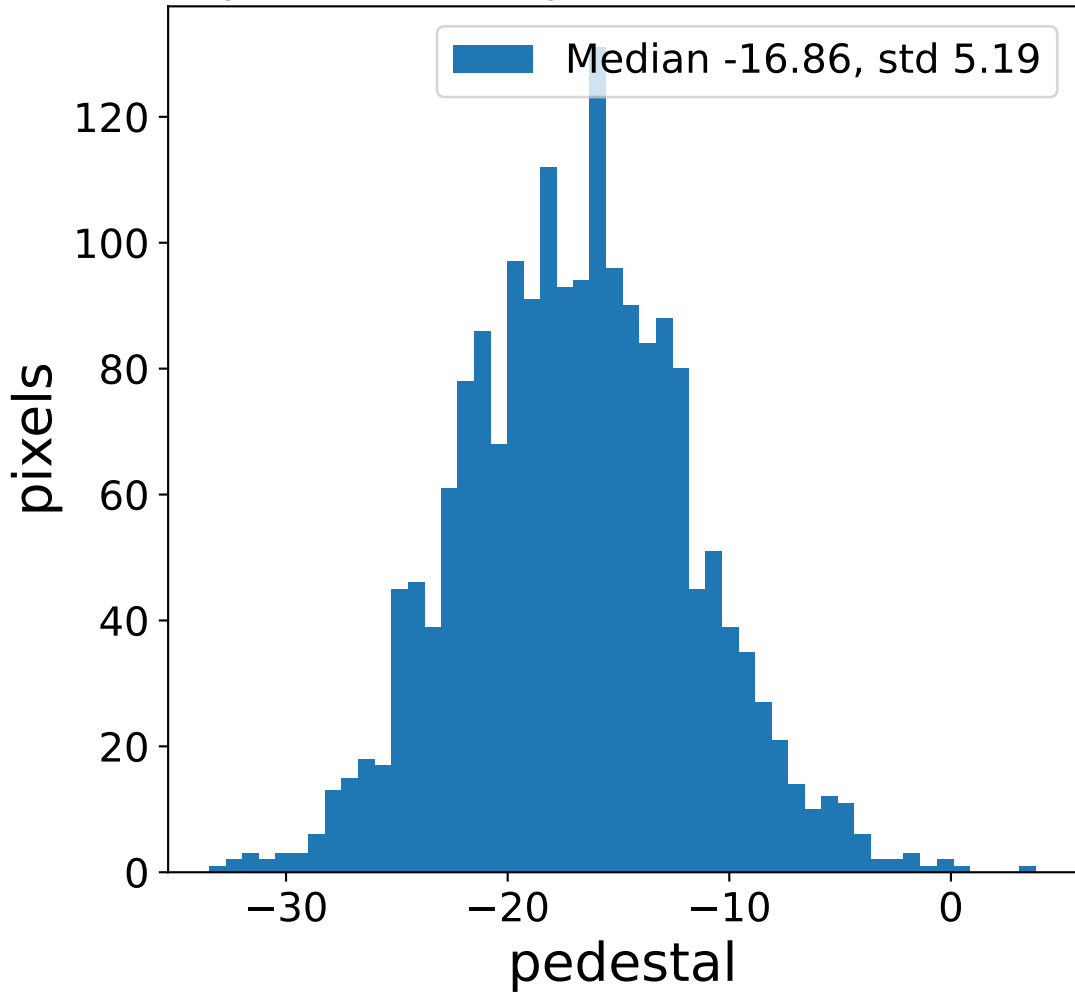

Run 6113

Run 6113

Run 6113 channel: HG

FF sample of 10000 events

pedestal sample of 10000 events

flat-fielded gain [ADC/pe]

Run 6113 channel: LG

FF sample of 10000 events

pedestal sample of 10000 events

flat-fielded gain [ADC/pe]