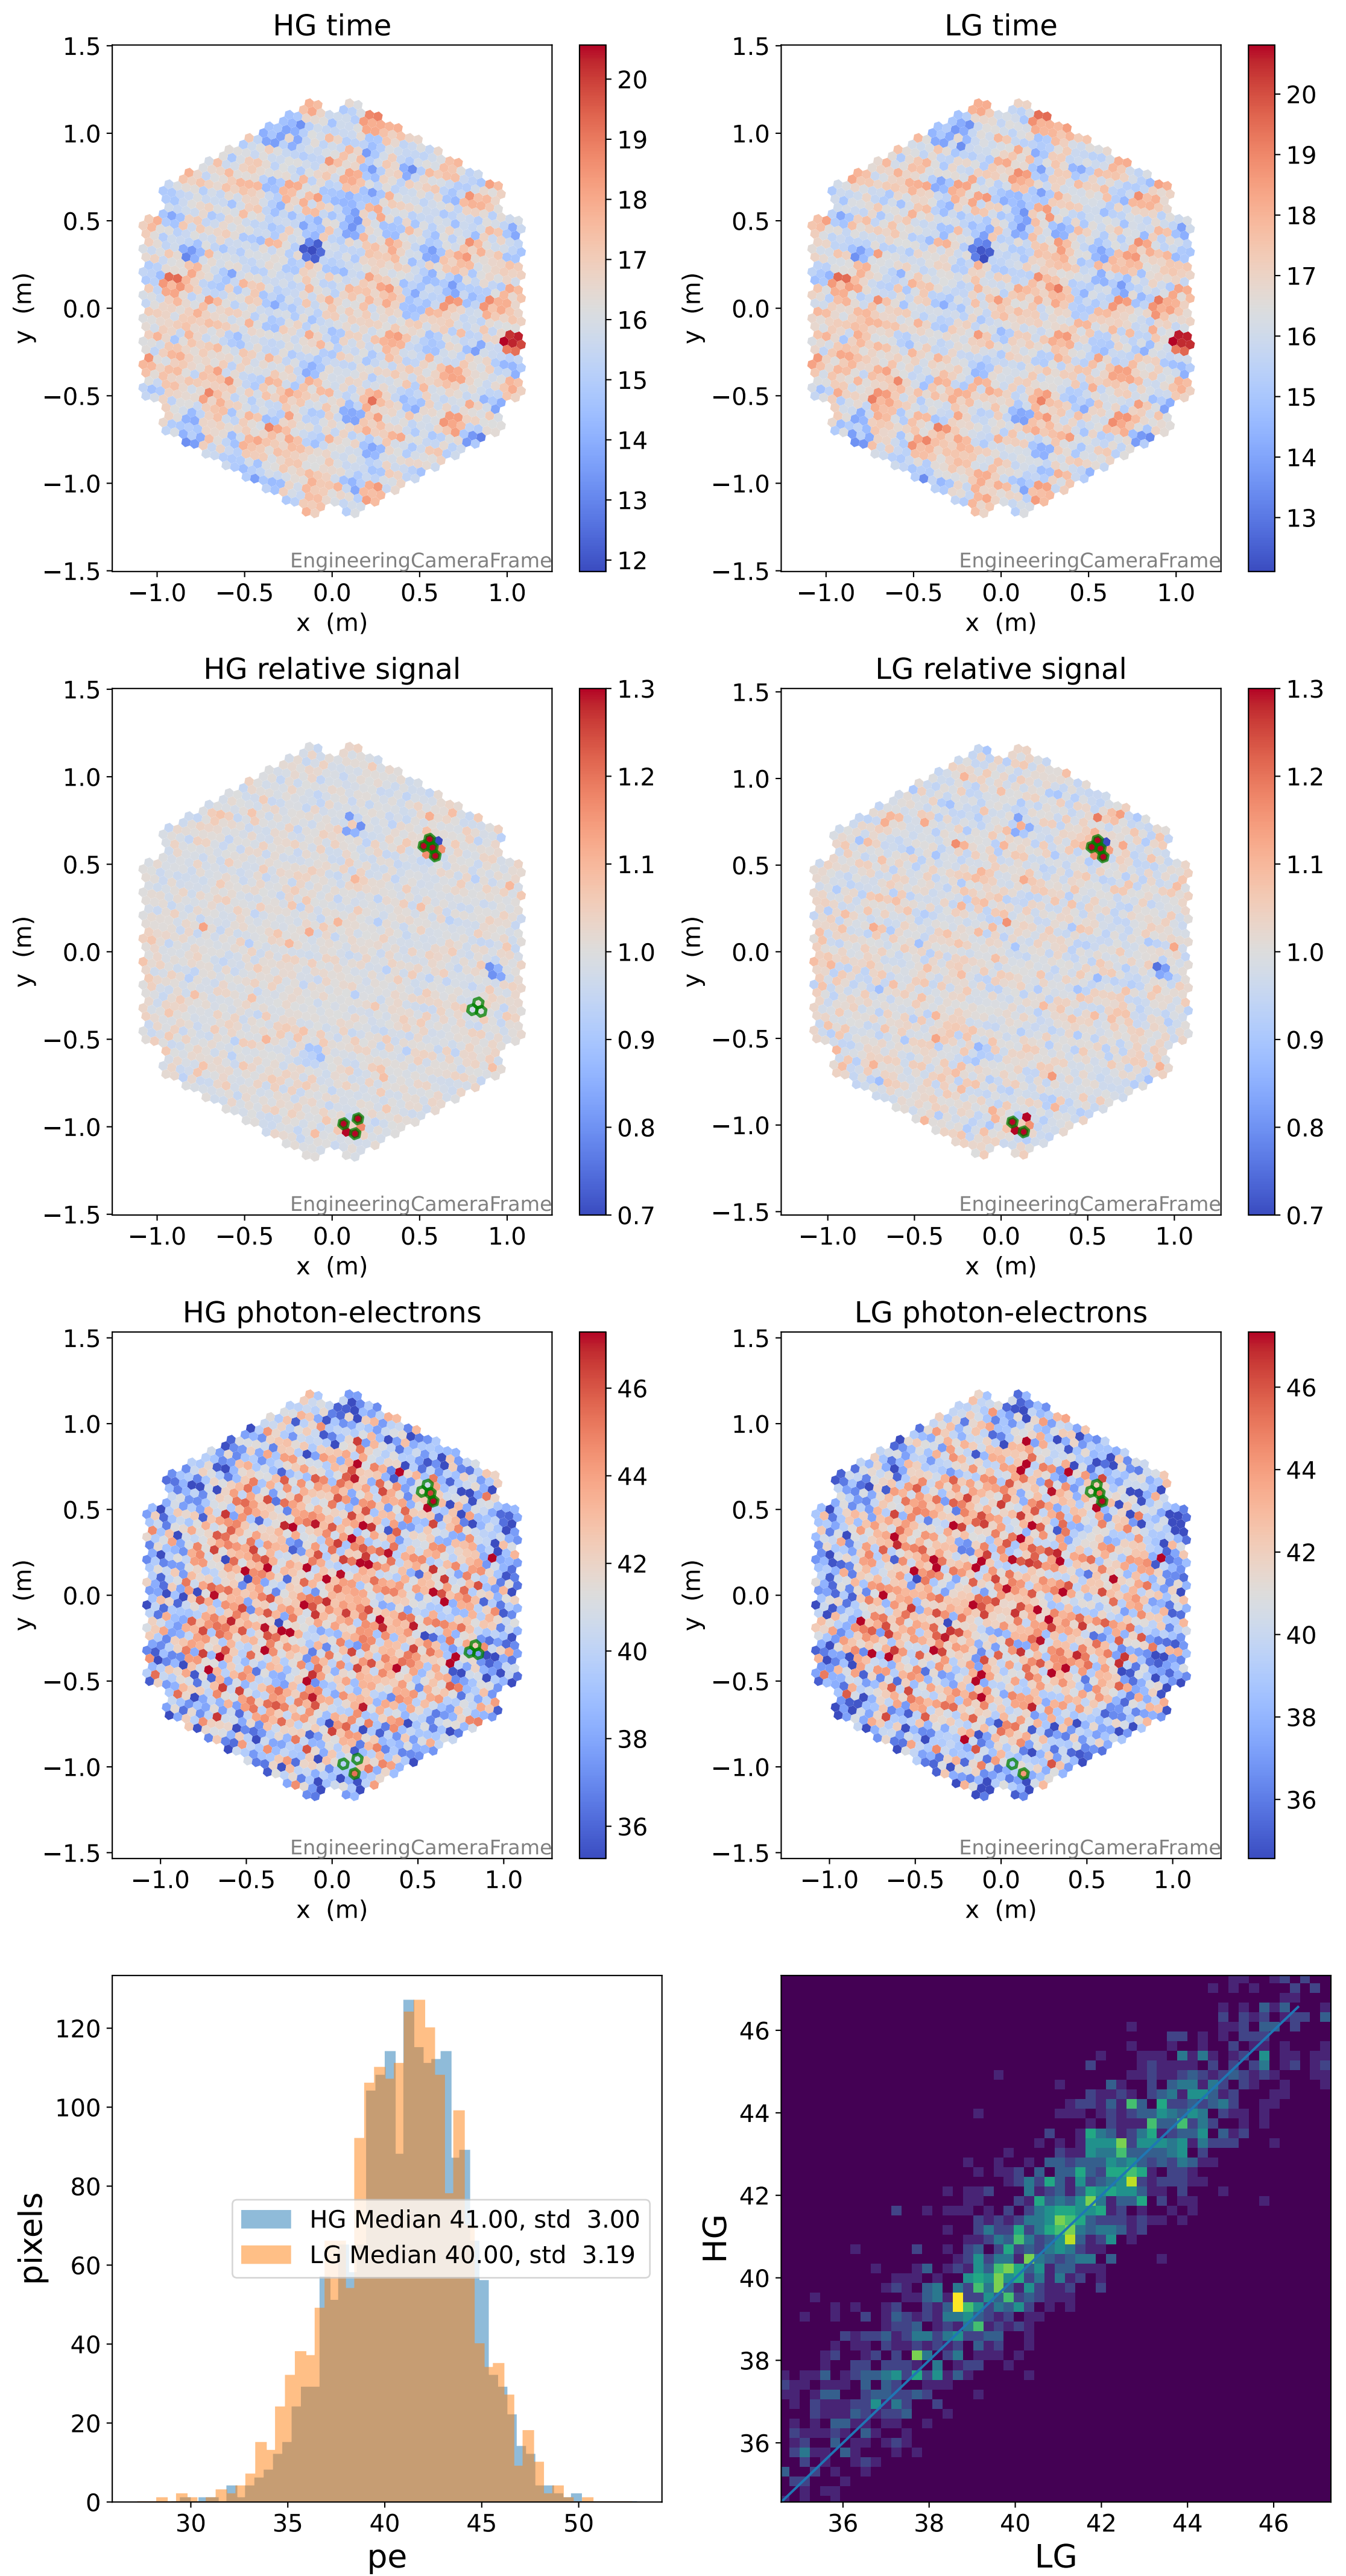

Run 6113

Run 6113

Run 6113 channel: HG

FF sample of 10000 events

pedestal sample of 10000 events

flat-fielded gain [ADC/pe]

Run 6113 channel: LG

FF sample of 10000 events

pedestal sample of 10000 events

flat-fielded gain [ADC/pe]