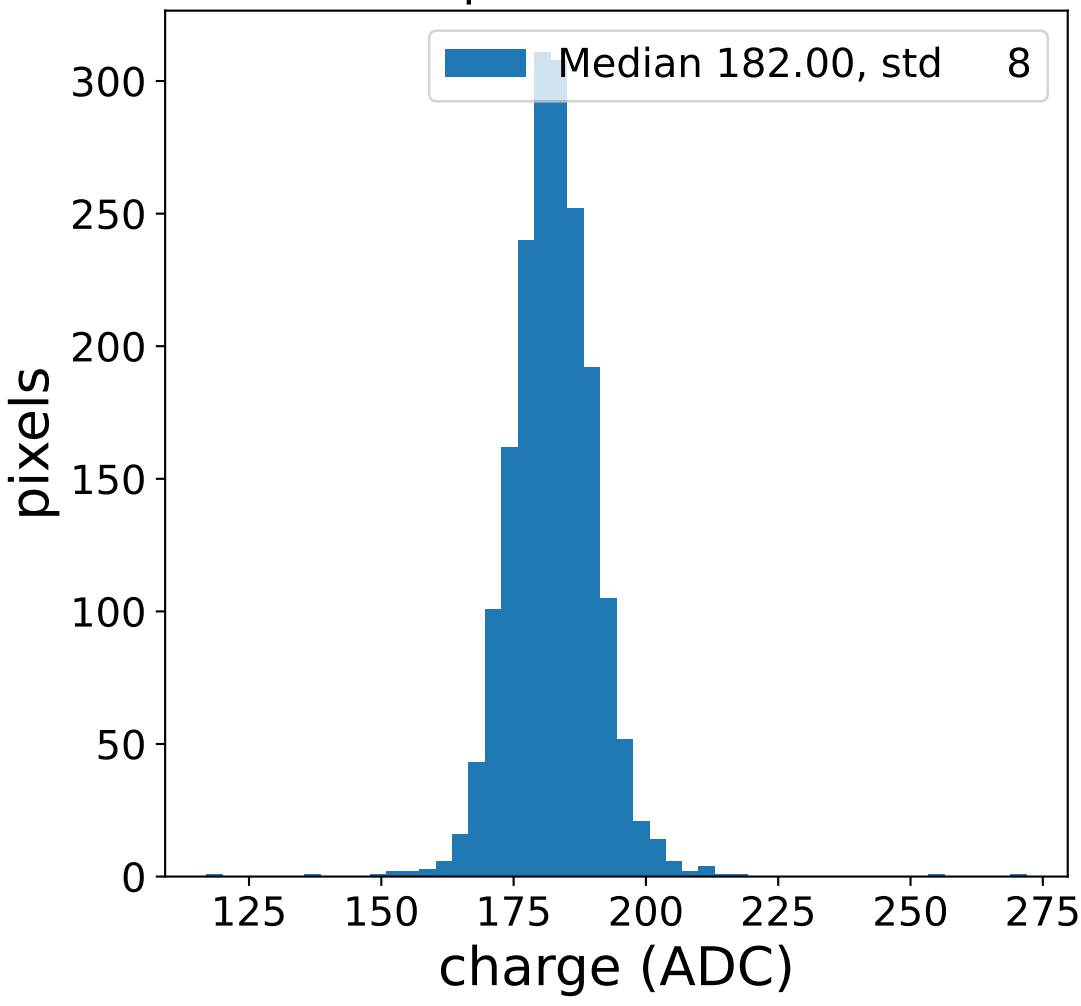

Run 6113

Run 6113

Run 6113 channel: HG

FF sample of 10000 events

pedestal sample of 10000 events

flat-fielded gain [ADC/pe]

Run 6113 channel: LG

FF sample of 10000 events

pedestal sample of 10000 events

flat-fielded gain [ADC/pe]