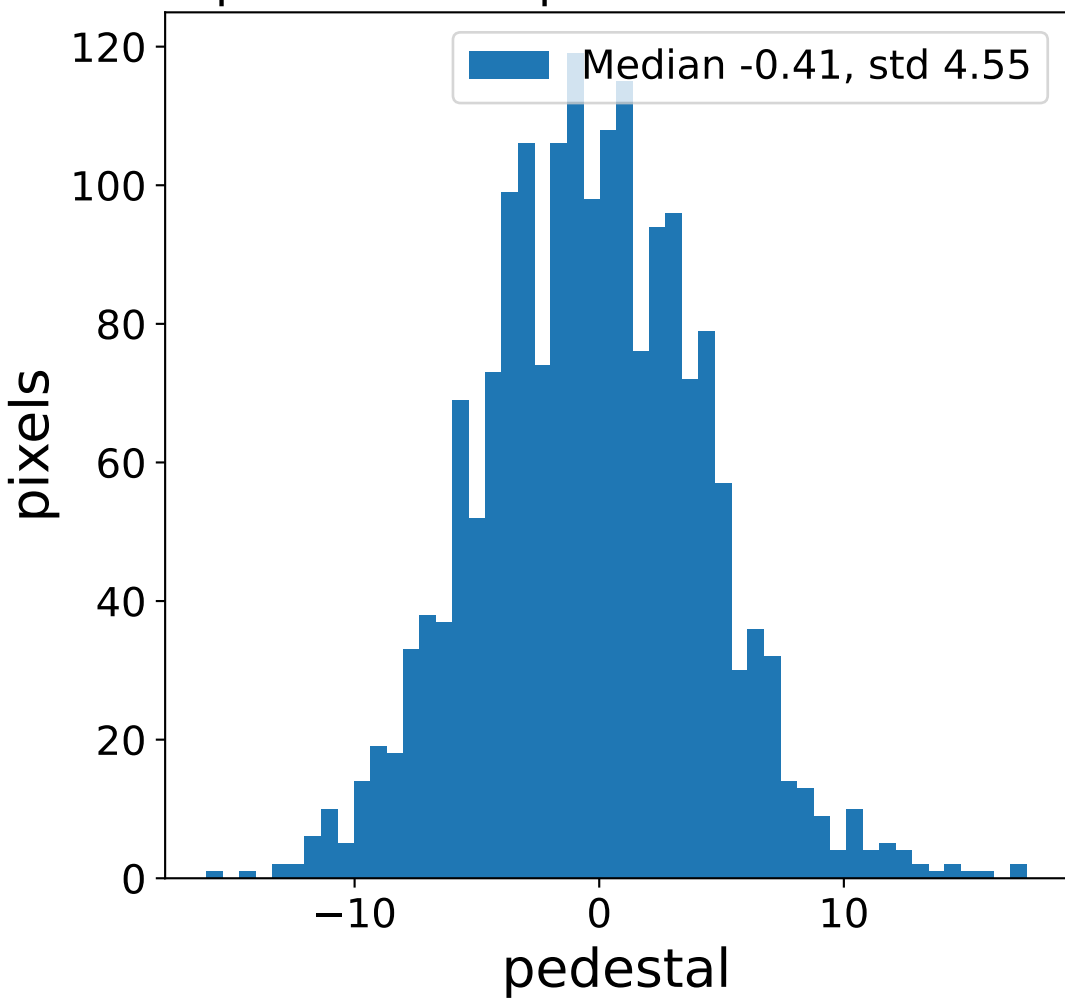

Run 6113

Run 6113

Run 6113 channel: HG

FF sample of 10000 events

pedestal sample of 10000 events

flat-fielded gain [ADC/pe]

Run 6113 channel: LG

FF sample of 10000 events

pedestal sample of 10000 events

flat-fielded gain [ADC/pe]