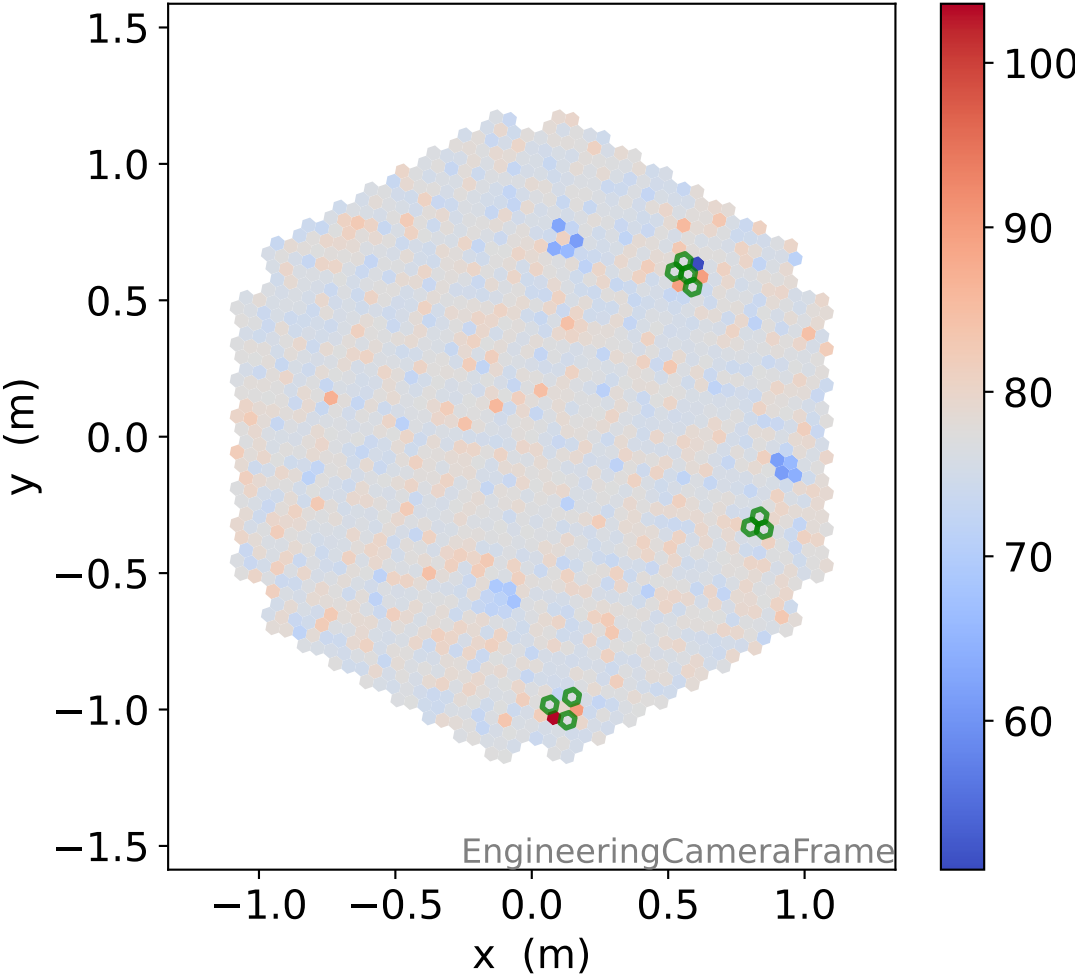

Run 6113

Run 6113

Run 6113 channel: HG

FF sample of 10000 events

pedestal sample of 10000 events

flat-fielded gain [ADC/pe]

Run 6113 channel: LG

FF sample of 10000 events

pedestal sample of 10000 events

flat-fielded gain [ADC/pe]