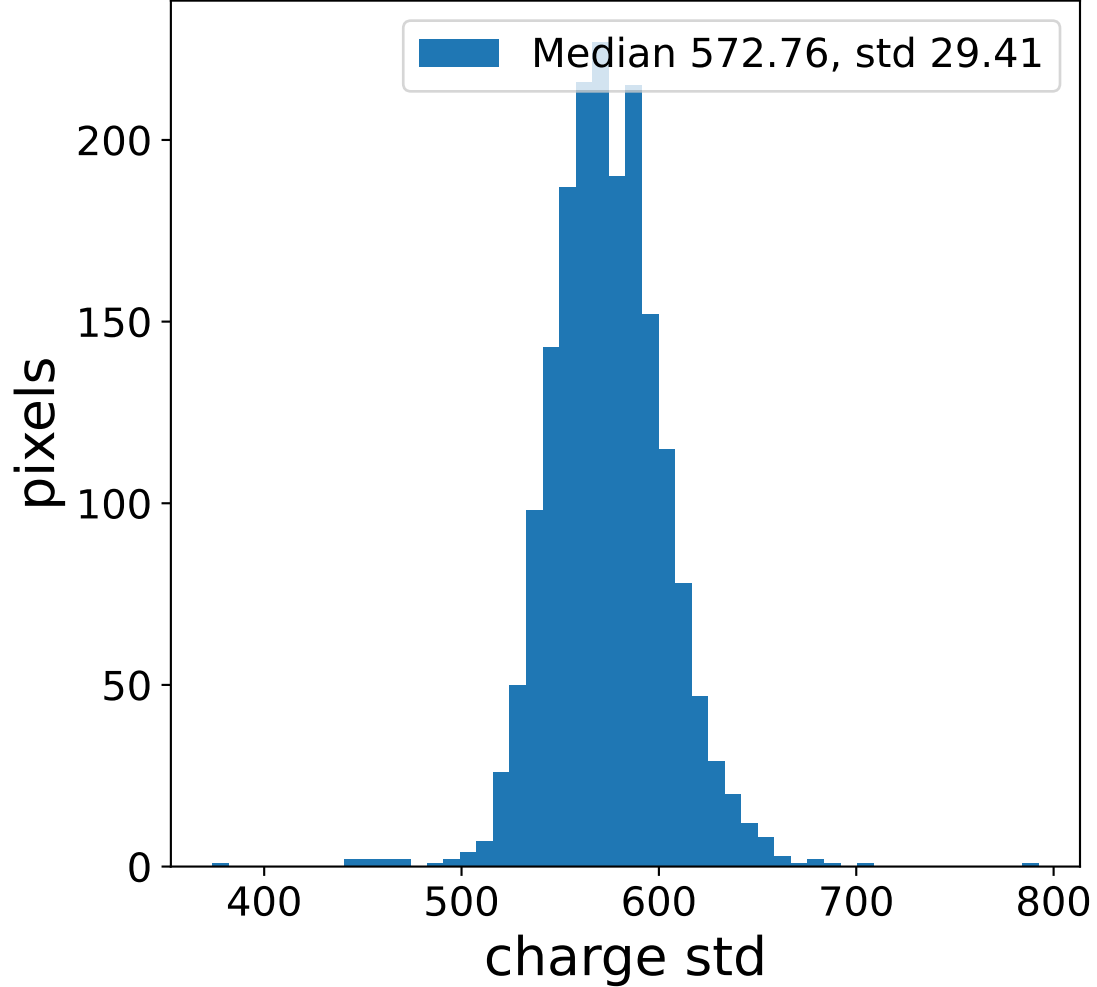

Run 6113

Run 6113

Run 6113 channel: HG

FF sample of 10000 events

pedestal sample of 10000 events

flat-fielded gain [ADC/pe]

Run 6113 channel: LG

FF sample of 10000 events

pedestal sample of 10000 events

flat-fielded gain [ADC/pe]