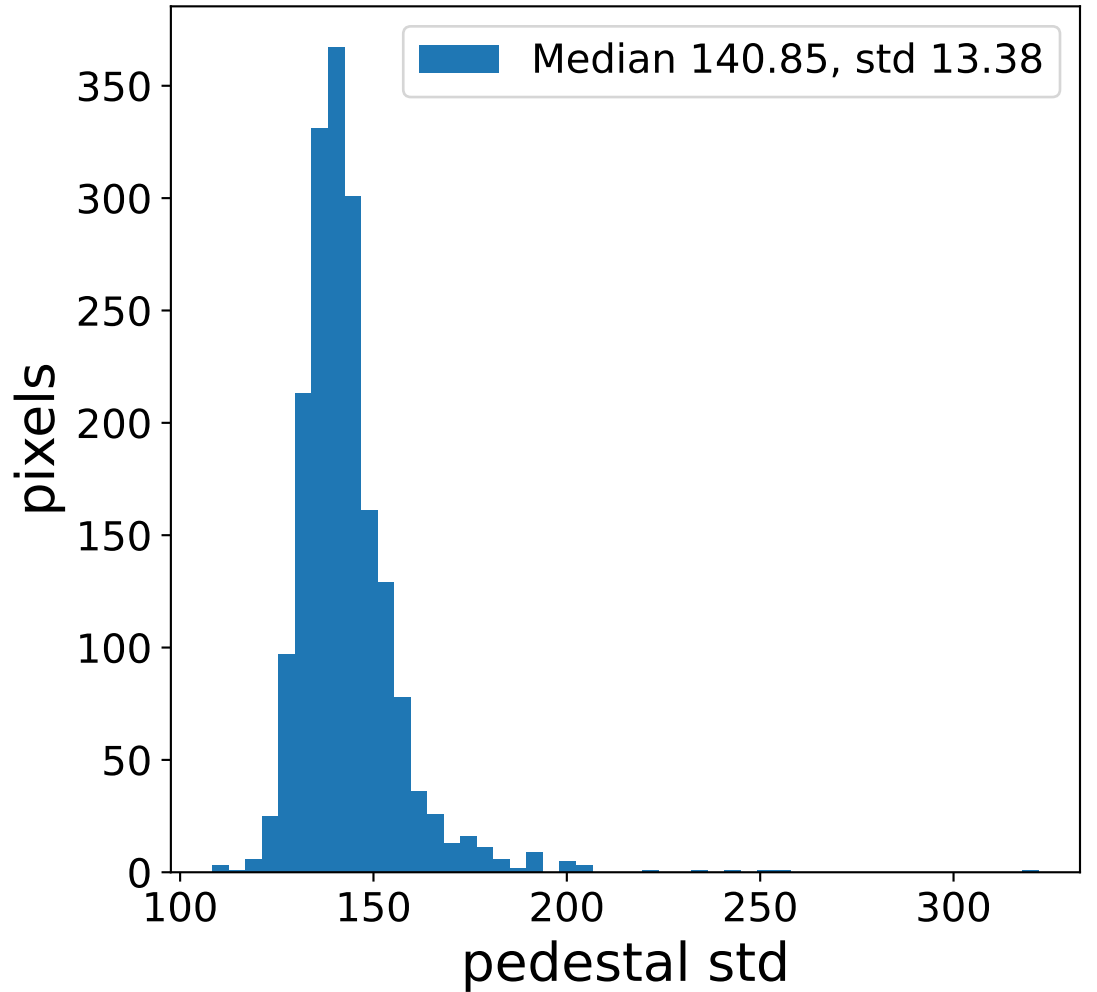

Run 6113

Run 6113

Run 6113 channel: HG

FF sample of 10000 events

pedestal sample of 10000 events

flat-fielded gain [ADC/pe]

Run 6113 channel: LG

FF sample of 10000 events

pedestal sample of 10000 events

flat-fielded gain [ADC/pe]