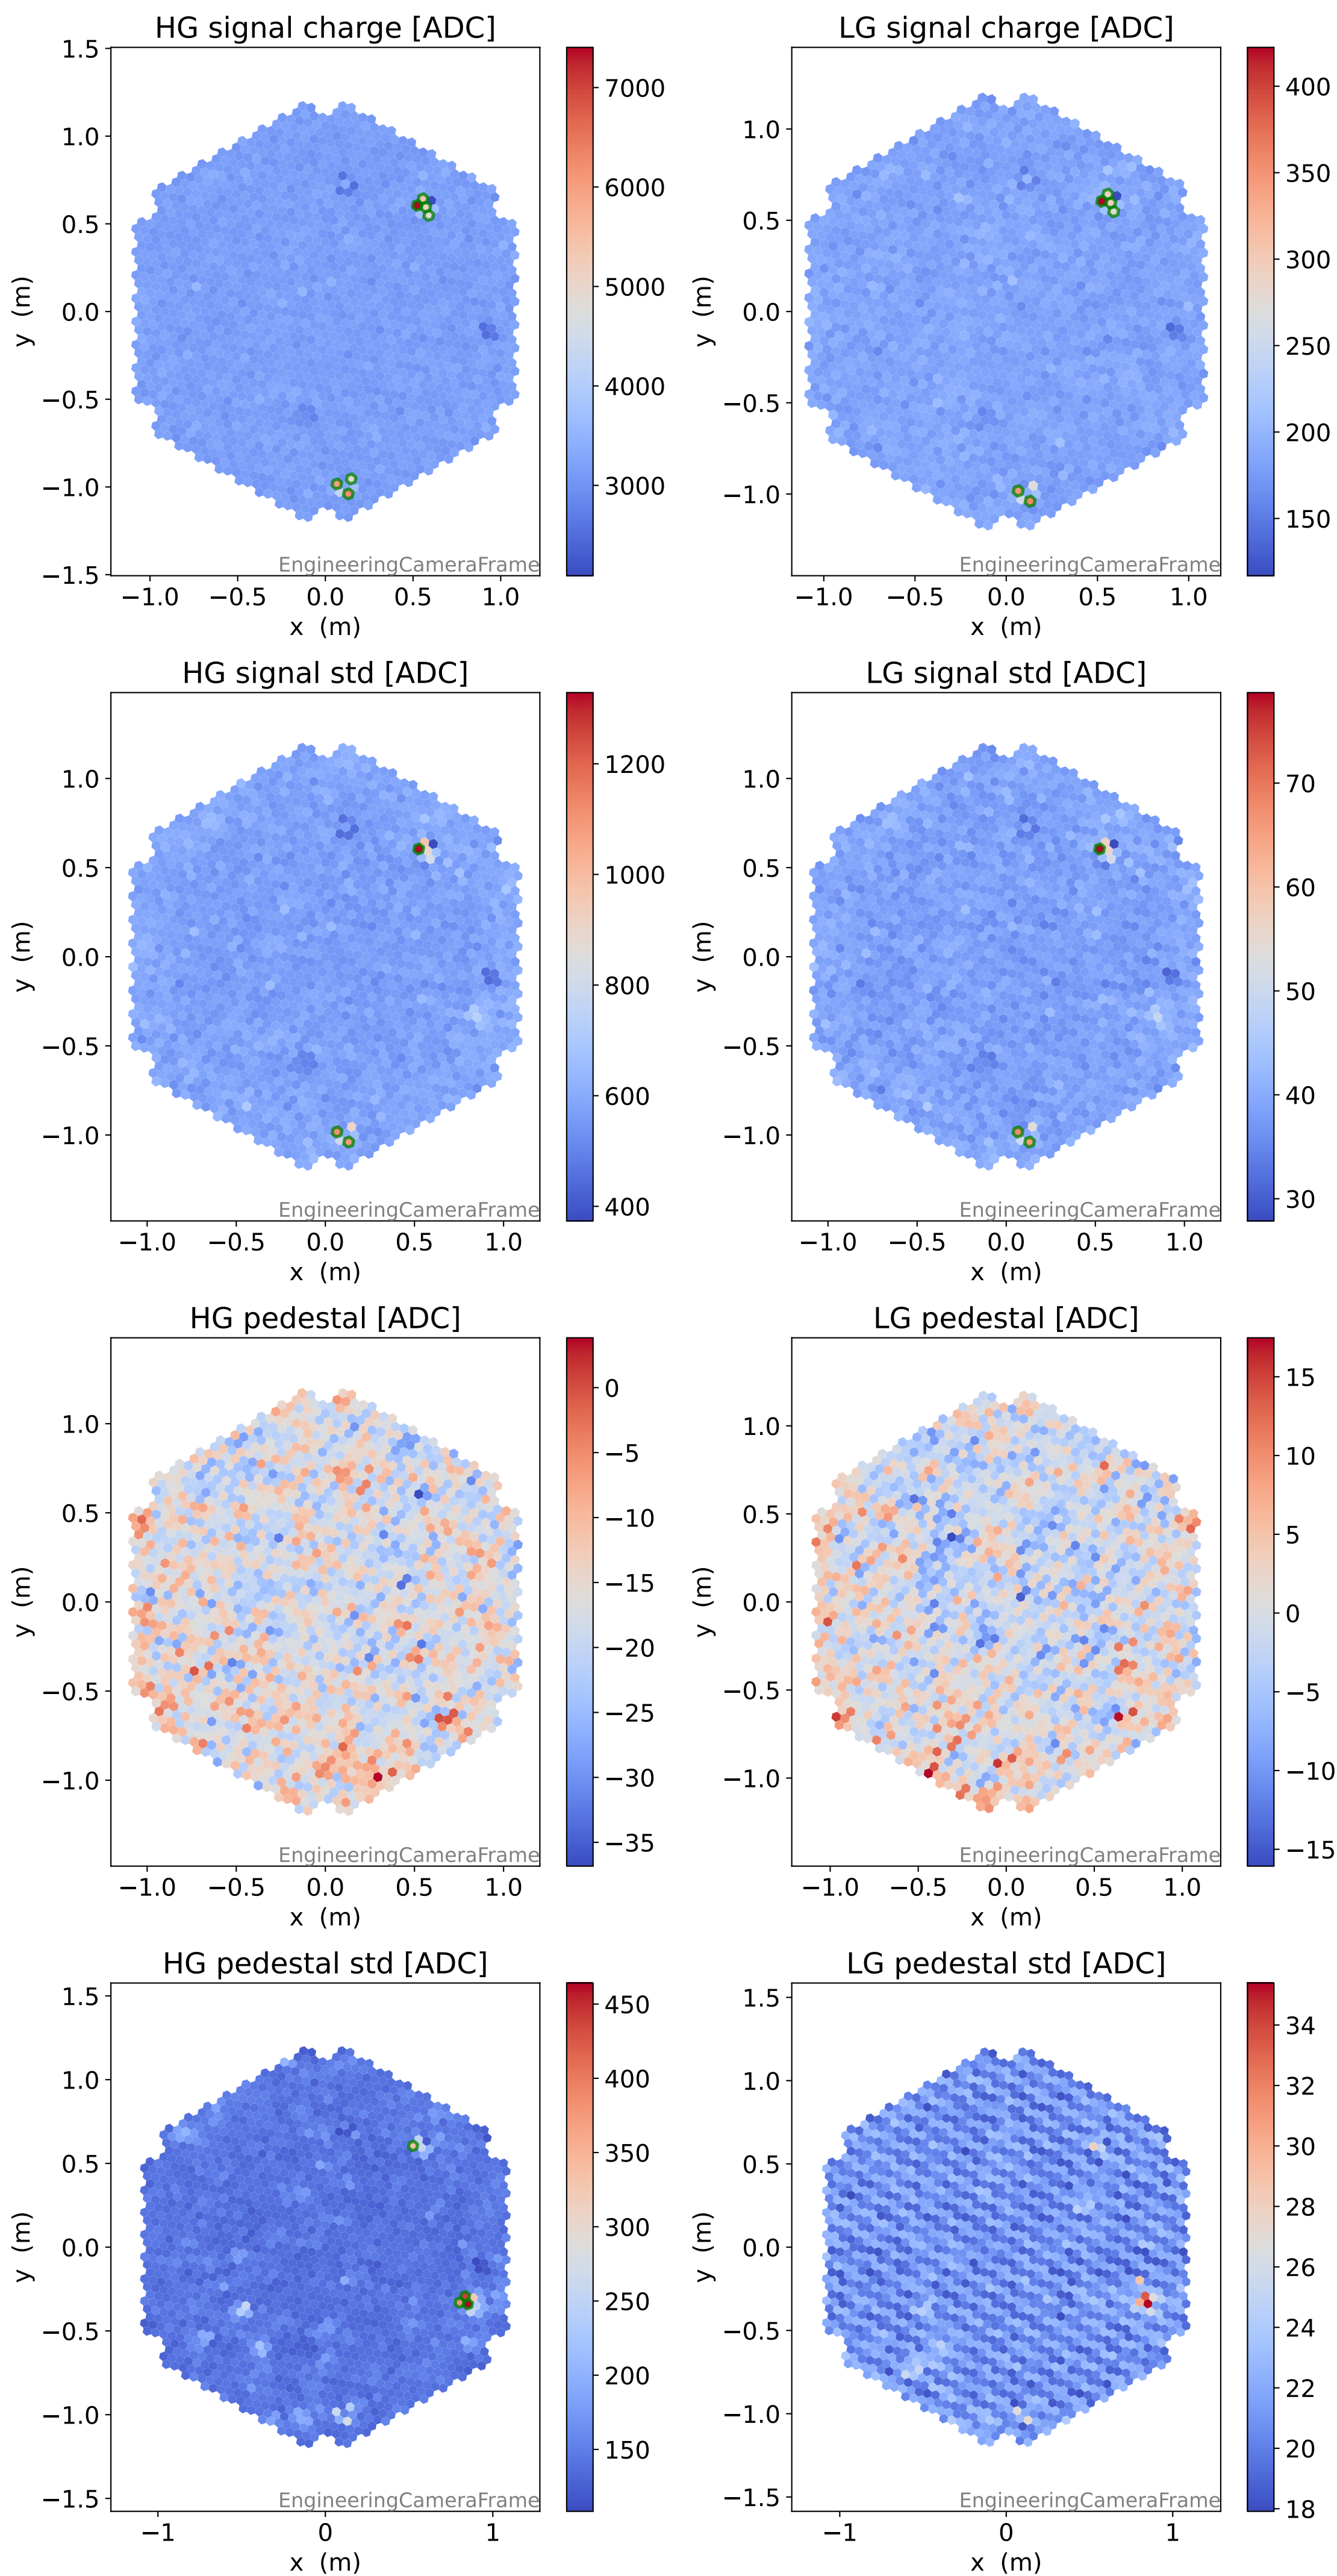

Run 6113

Run 6113

Run 6113 channel: HG

FF sample of 10000 events

pedestal sample of 10000 events

flat-fielded gain [ADC/pe]

Run 6113 channel: LG

FF sample of 10000 events

pedestal sample of 10000 events

flat-fielded gain [ADC/pe]