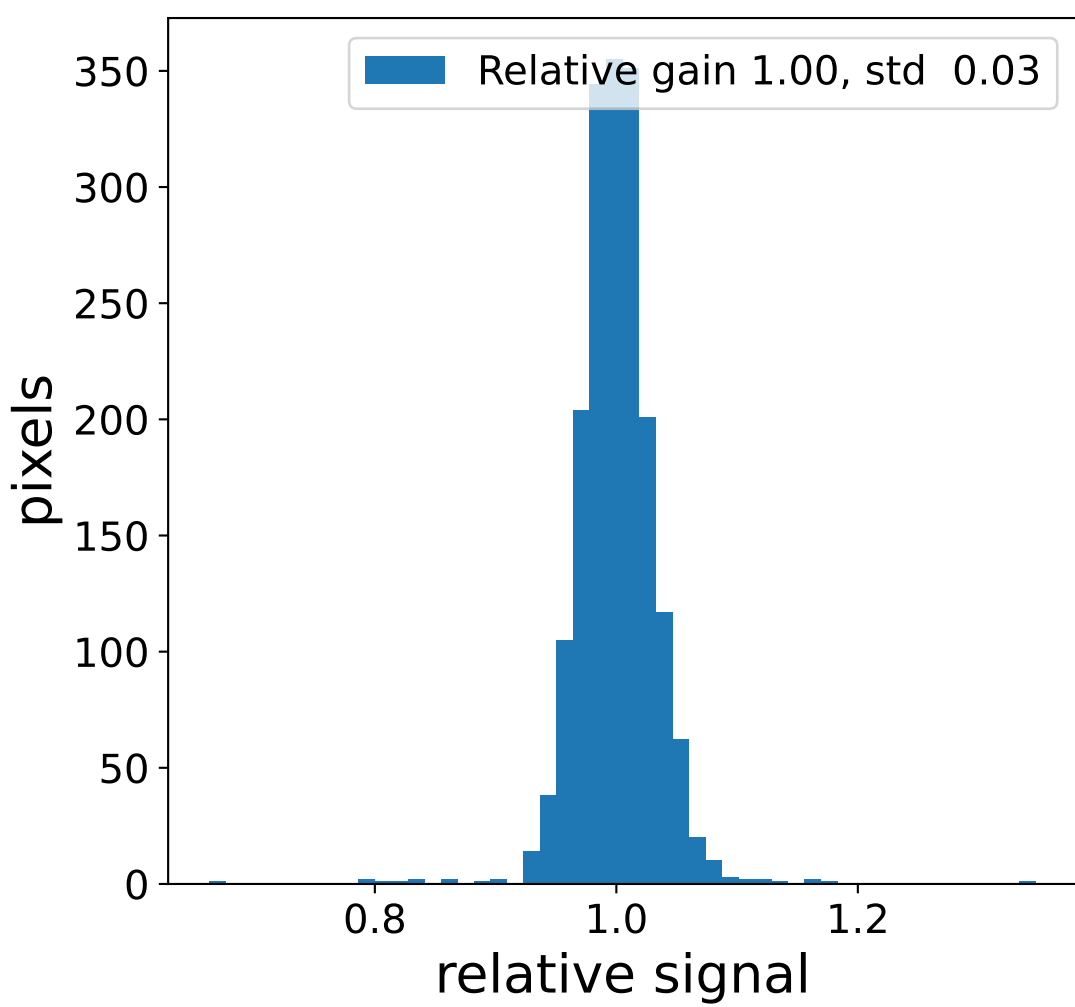

Run 6113

Run 6113

Run 6113 channel: HG

FF sample of 10000 events

pedestal sample of 10000 events

flat-fielded gain [ADC/pe]

Run 6113 channel: LG

FF sample of 10000 events

pedestal sample of 10000 events

flat-fielded gain [ADC/pe]