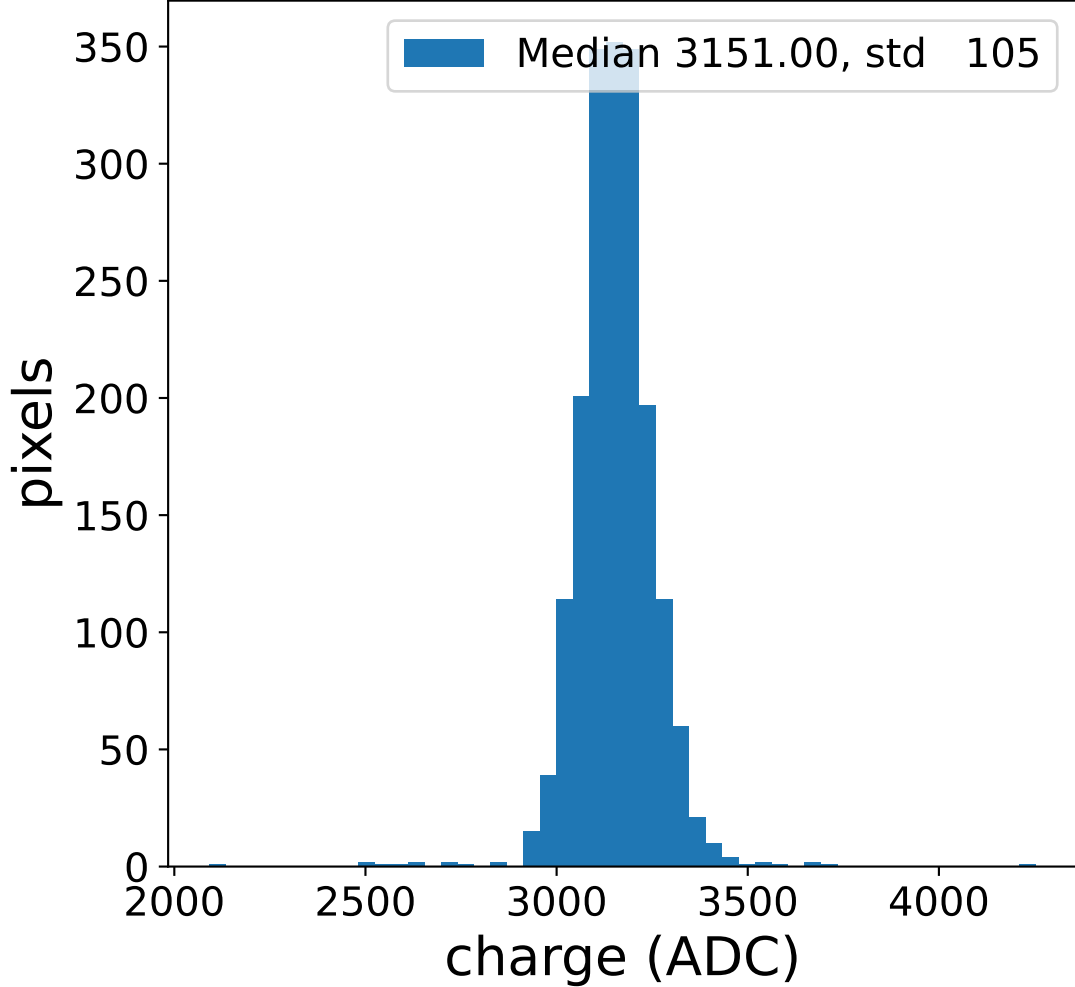

Run 6113

Run 6113

Run 6113 channel: HG

FF sample of 10000 events

pedestal sample of 10000 events

flat-fielded gain [ADC/pe]

Run 6113 channel: LG

FF sample of 10000 events

pedestal sample of 10000 events

flat-fielded gain [ADC/pe]