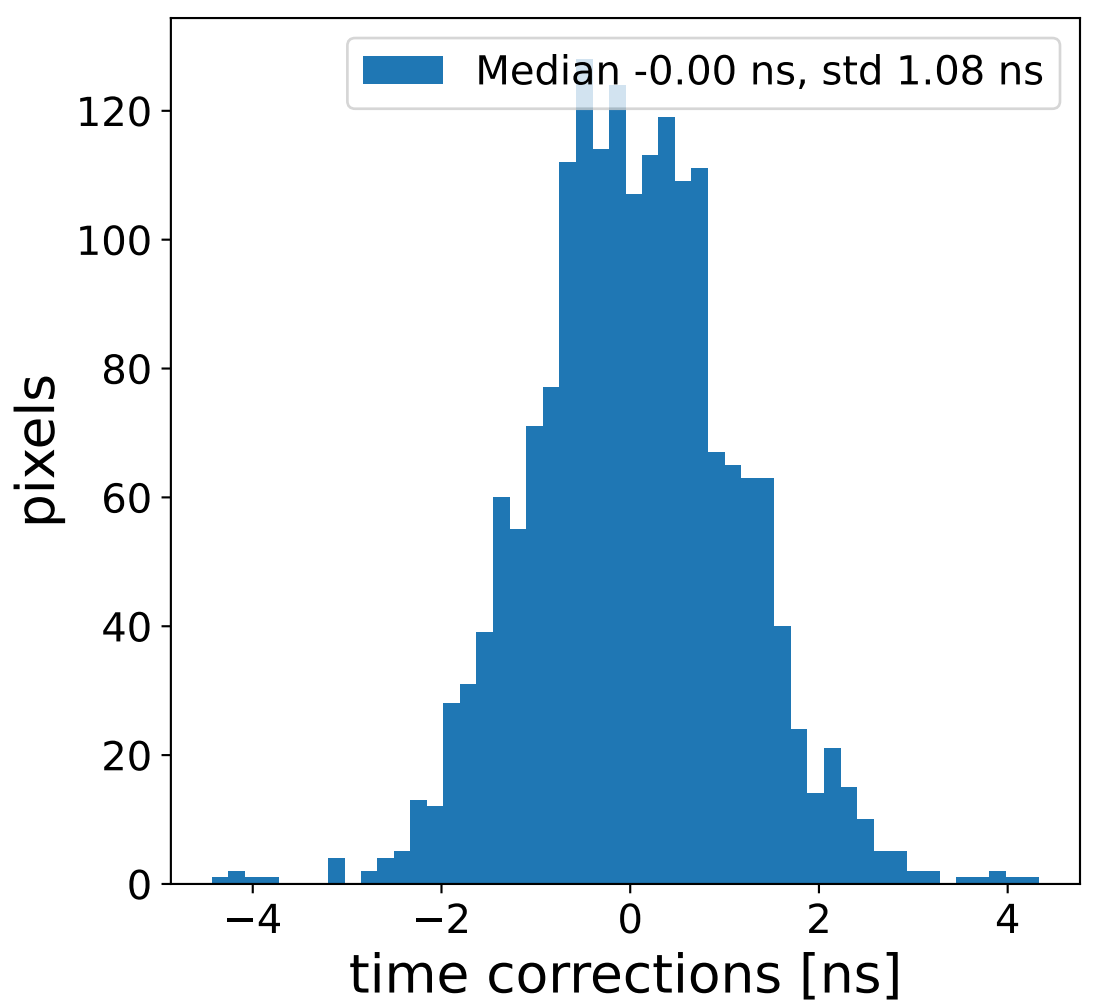

Run 6113

Run 6113

Run 6113 channel: HG

FF sample of 10000 events

pedestal sample of 10000 events

flat-fielded gain [ADC/pe]

Run 6113 channel: LG

FF sample of 10000 events

pedestal sample of 10000 events

flat-fielded gain [ADC/pe]