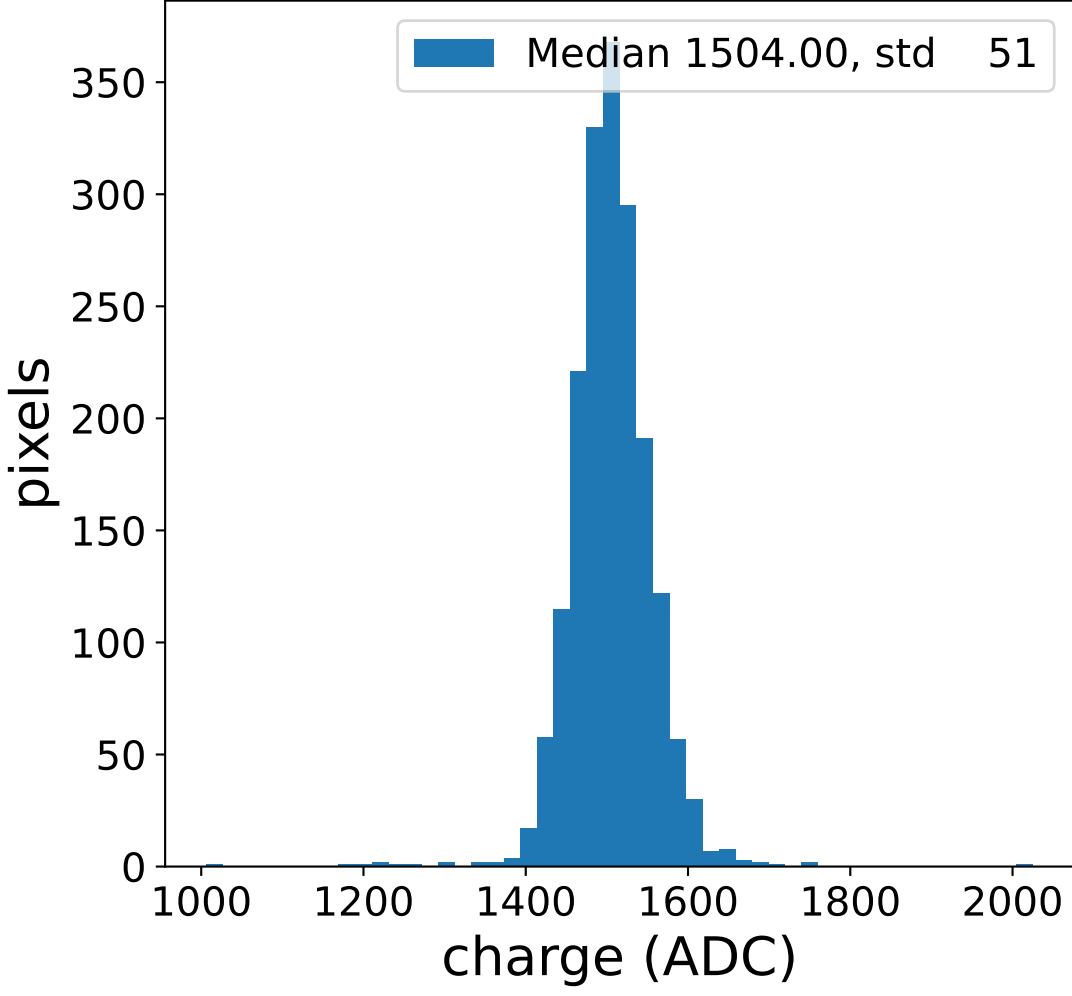

Run 6112

Run 6112

Run 6112 channel: HG

FF sample of 10000 events

pedestal sample of 10000 events

flat-fielded gain [ADC/pe]

Run 6112 channel: LG

FF sample of 10000 events

pedestal sample of 10000 events

flat-fielded gain [ADC/pe]