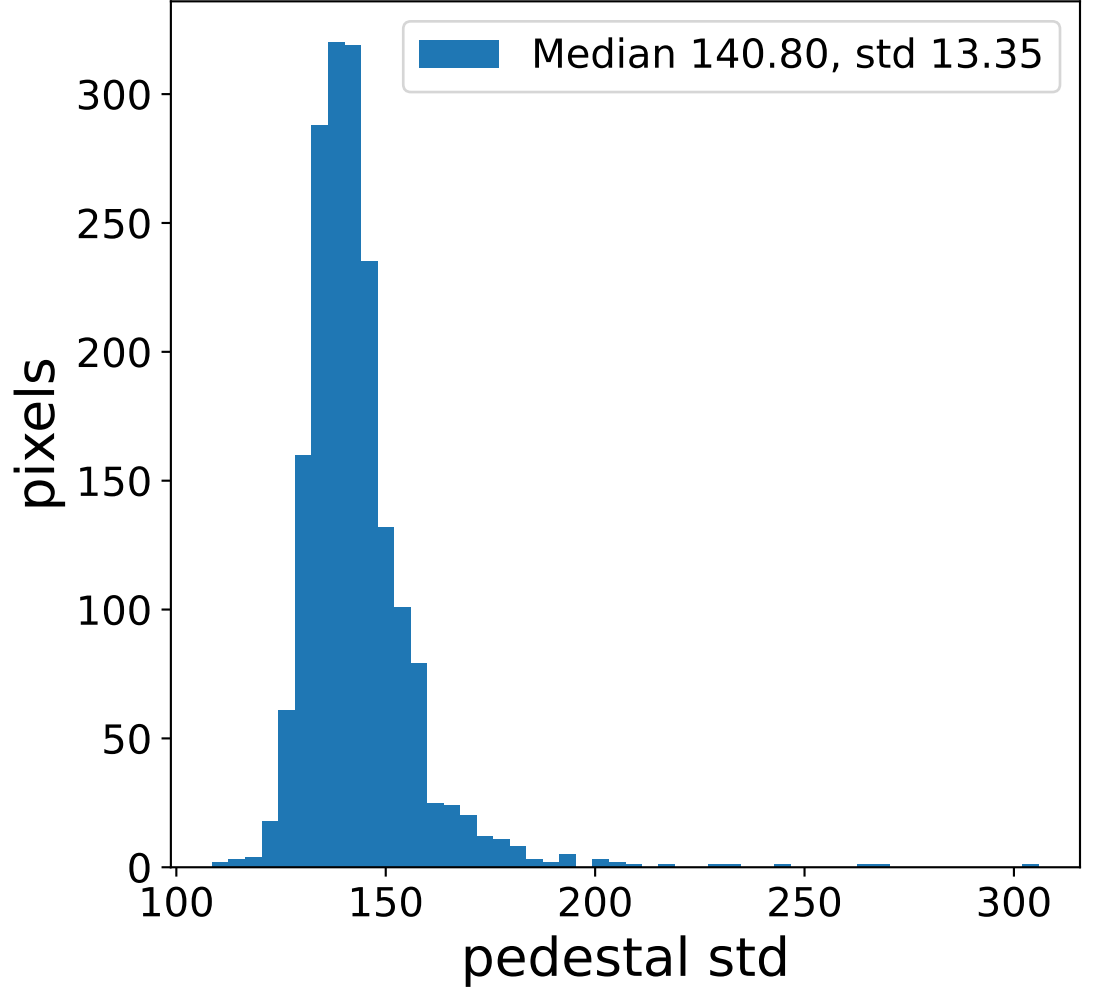

Run 6112

Run 6112

Run 6112 channel: HG

FF sample of 10000 events

pedestal sample of 10000 events

flat-fielded gain [ADC/pe]

Run 6112 channel: LG

FF sample of 10000 events

pedestal sample of 10000 events

flat-fielded gain [ADC/pe]