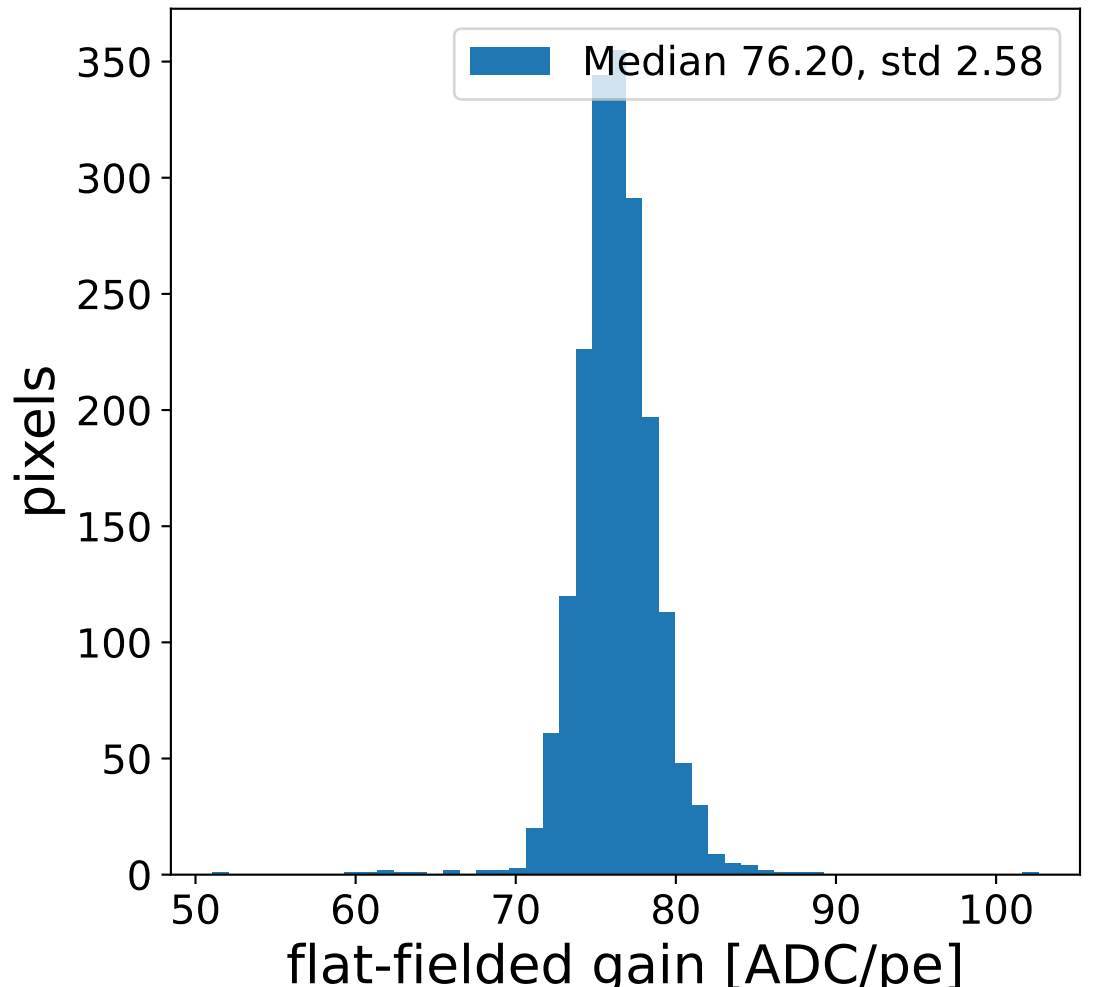

Run 6112

Run 6112

Run 6112 channel: HG

FF sample of 10000 events

pedestal sample of 10000 events

flat-fielded gain [ADC/pe]

Run 6112 channel: LG

FF sample of 10000 events

pedestal sample of 10000 events

flat-fielded gain [ADC/pe]