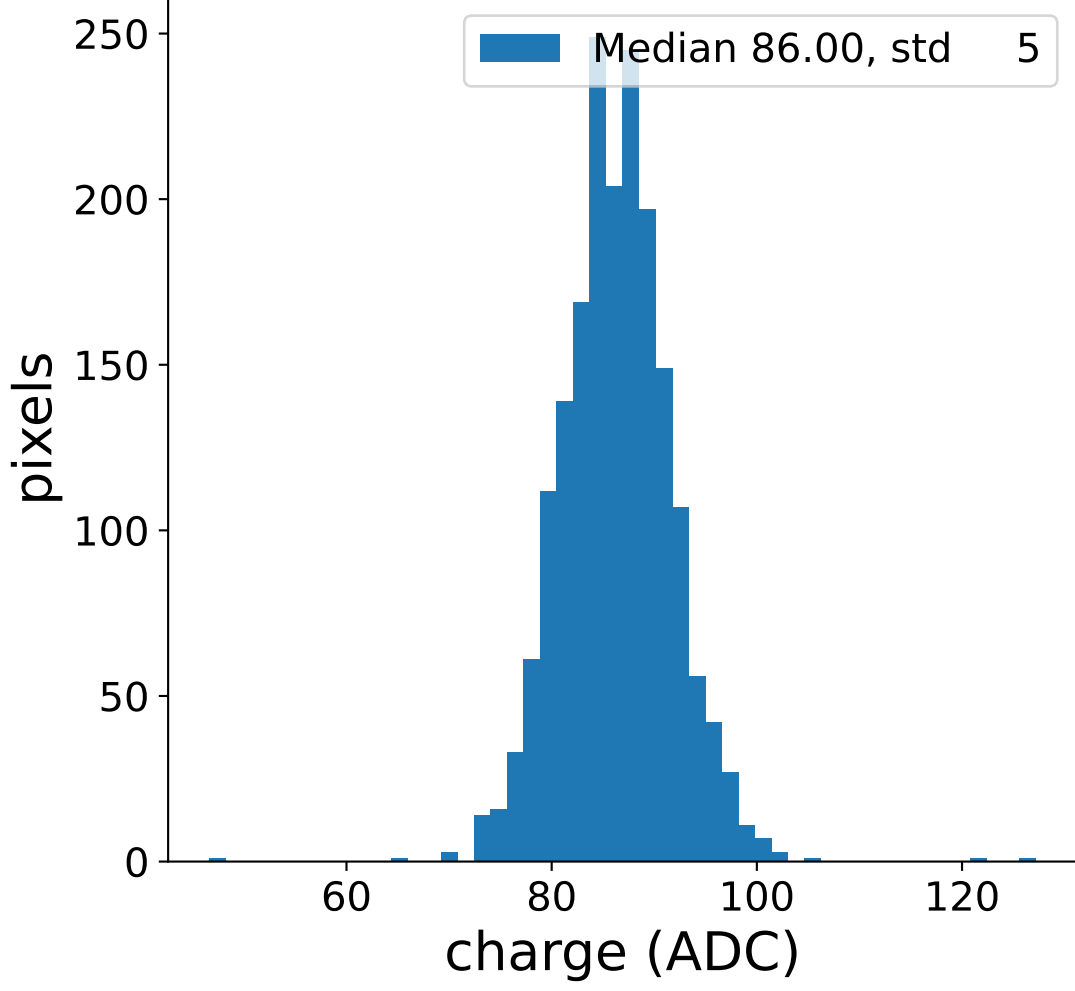

Run 6112

Run 6112

Run 6112 channel: HG

FF sample of 10000 events

pedestal sample of 10000 events

flat-fielded gain [ADC/pe]

Run 6112 channel: LG

FF sample of 10000 events

pedestal sample of 10000 events

flat-fielded gain [ADC/pe]