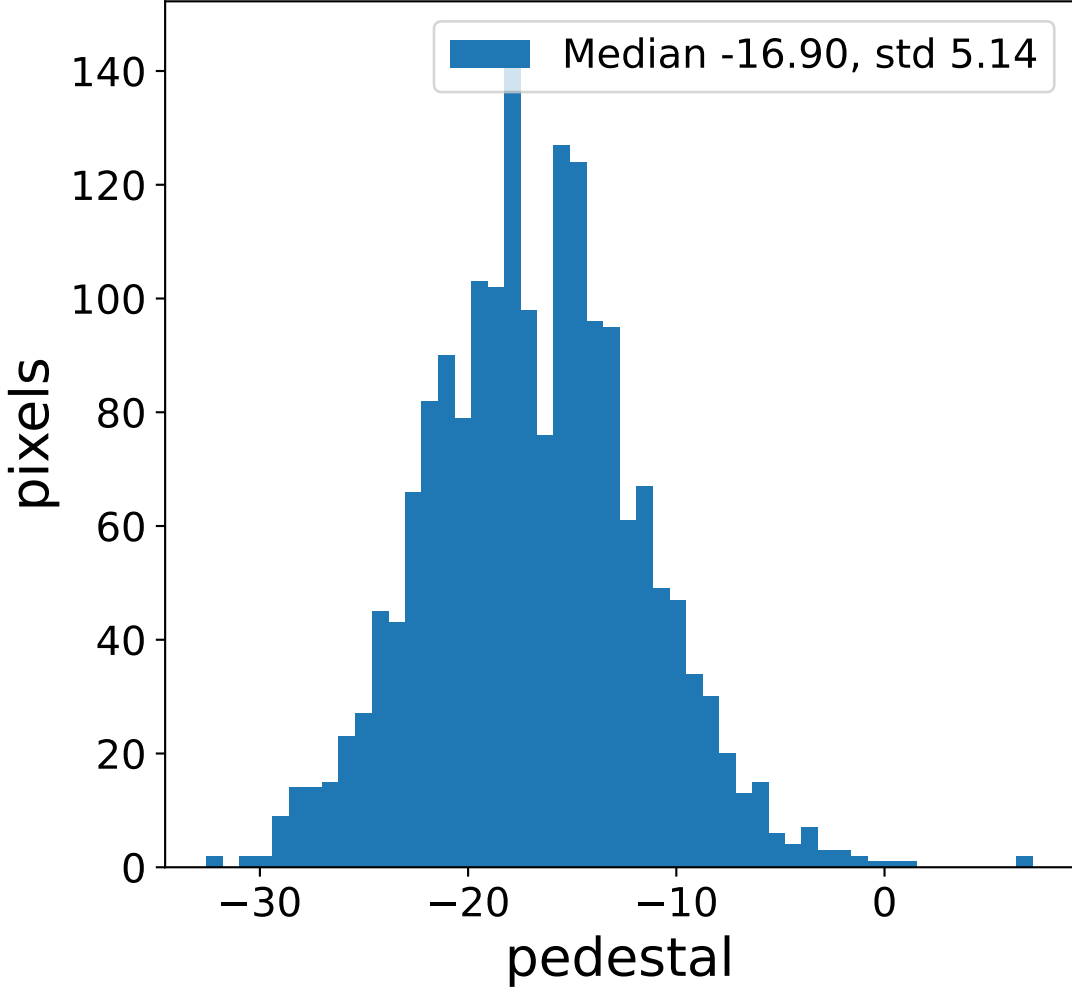

Run 6112

Run 6112

Run 6112 channel: HG

FF sample of 10000 events

pedestal sample of 10000 events

flat-fielded gain [ADC/pe]

Run 6112 channel: LG

FF sample of 10000 events

pedestal sample of 10000 events

flat-fielded gain [ADC/pe]