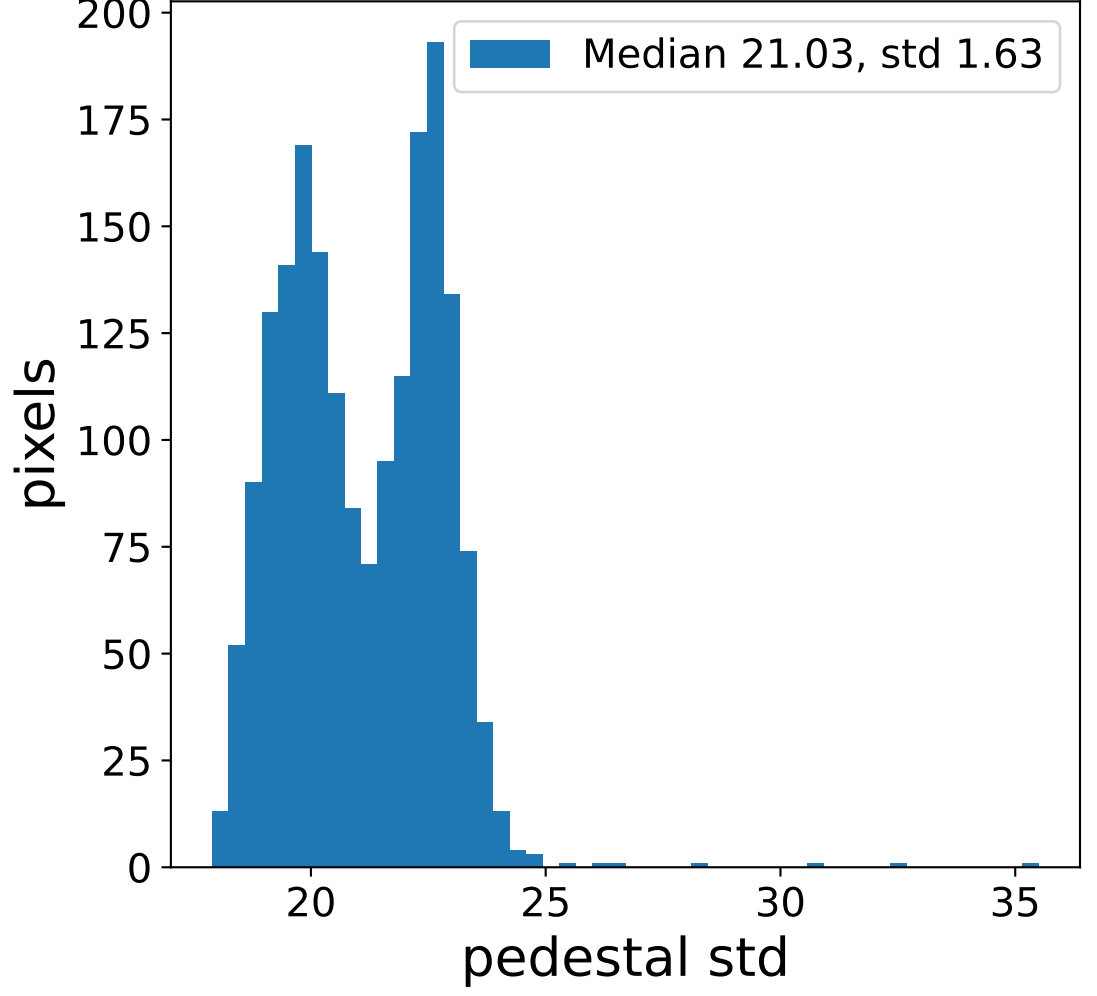

Run 6112

Run 6112

Run 6112 channel: HG

FF sample of 10000 events

pedestal sample of 10000 events

flat-fielded gain [ADC/pe]

Run 6112 channel: LG

FF sample of 10000 events

pedestal sample of 10000 events

flat-fielded gain [ADC/pe]