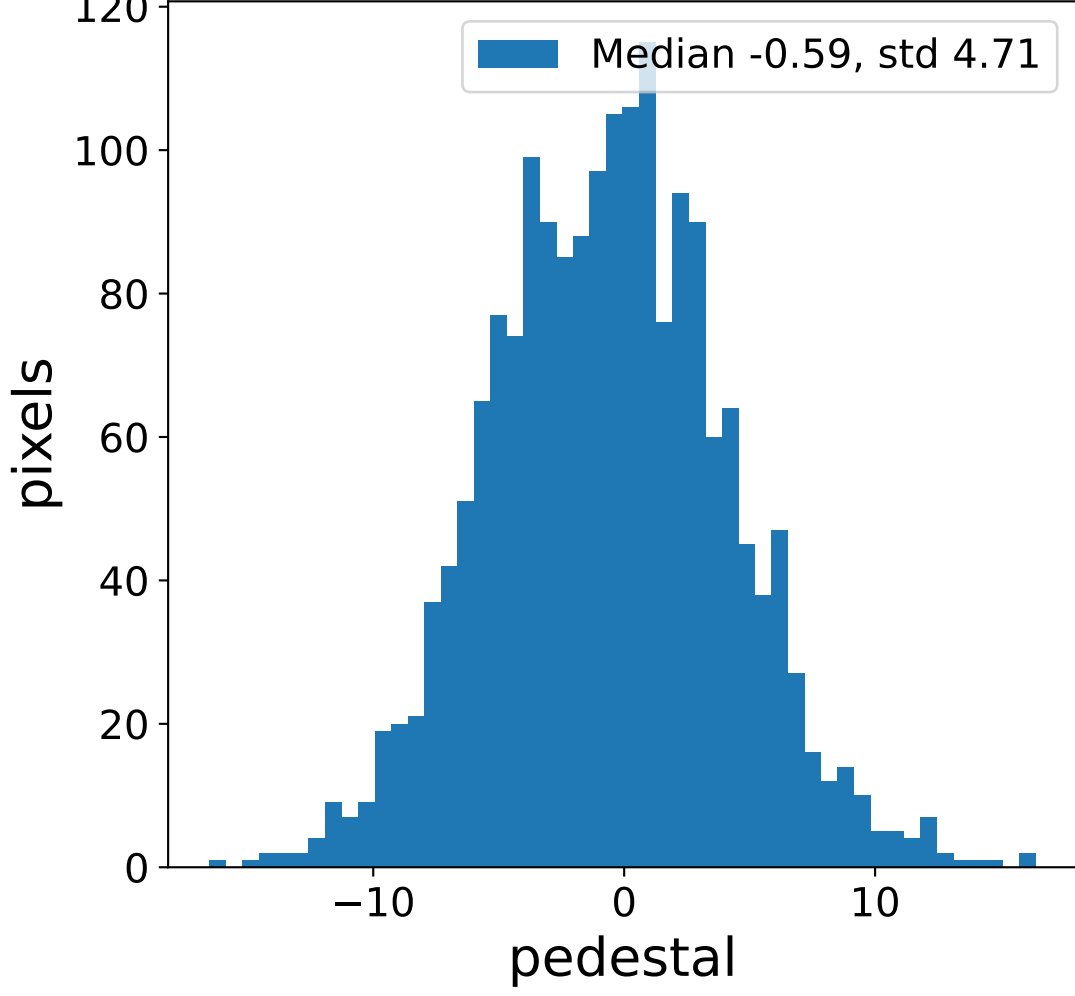

Run 6112

Run 6112

Run 6112 channel: HG

FF sample of 10000 events

pedestal sample of 10000 events

flat-fielded gain [ADC/pe]

Run 6112 channel: LG

FF sample of 10000 events

pedestal sample of 10000 events

flat-fielded gain [ADC/pe]