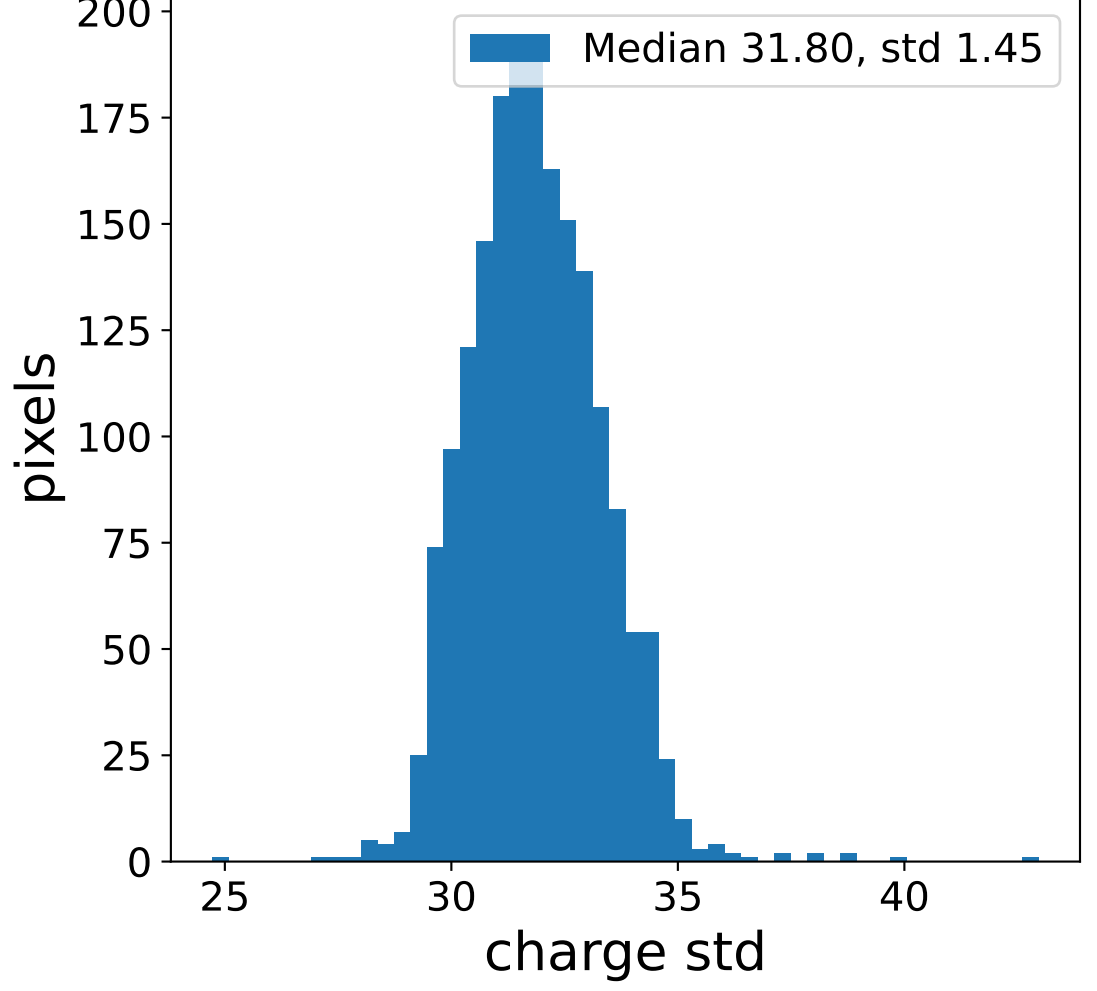

Run 6112

Run 6112

Run 6112 channel: HG

FF sample of 10000 events

pedestal sample of 10000 events

flat-fielded gain [ADC/pe]

Run 6112 channel: LG

FF sample of 10000 events

pedestal sample of 10000 events

flat-fielded gain [ADC/pe]