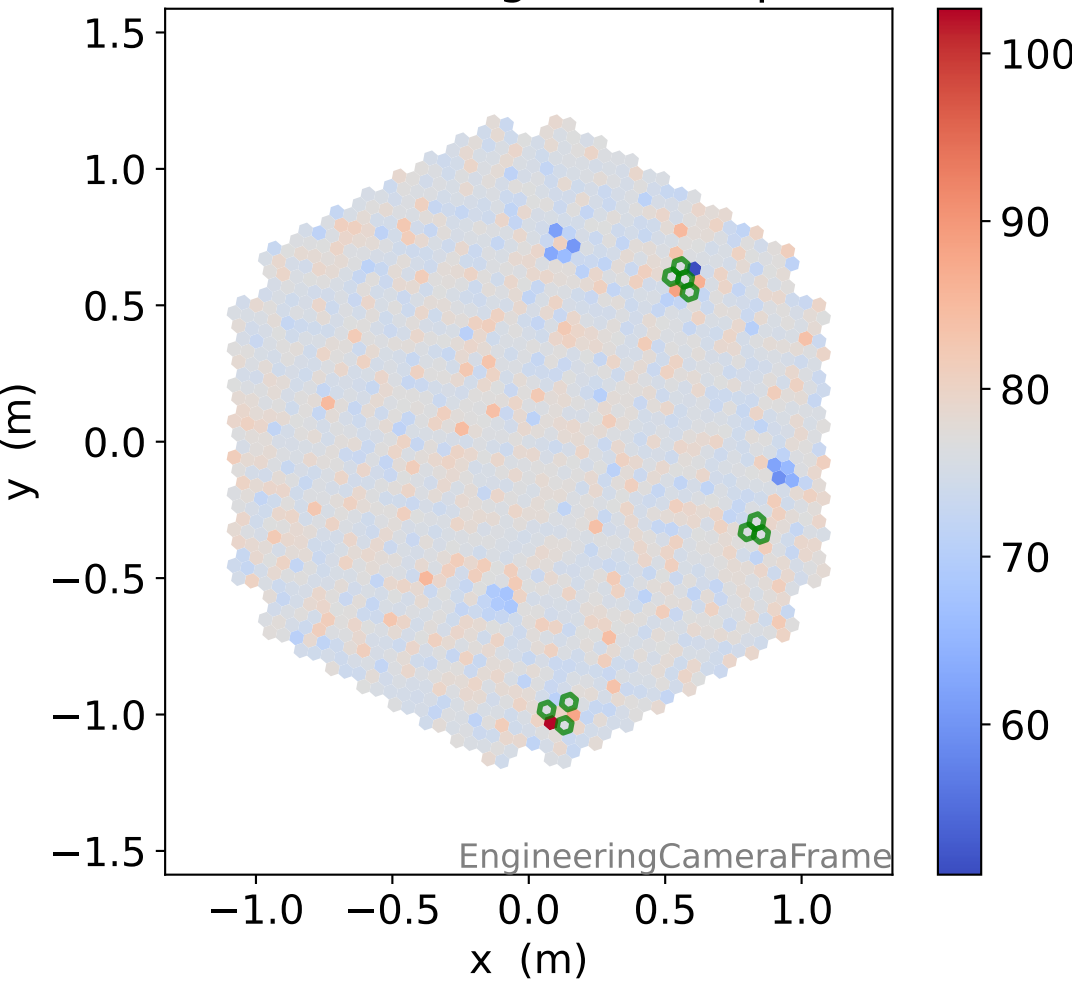

Run 6112

Run 6112

Run 6112 channel: HG

FF sample of 10000 events

pedestal sample of 10000 events

flat-fielded gain [ADC/pe]

Run 6112 channel: LG

FF sample of 10000 events

pedestal sample of 10000 events

flat-fielded gain [ADC/pe]