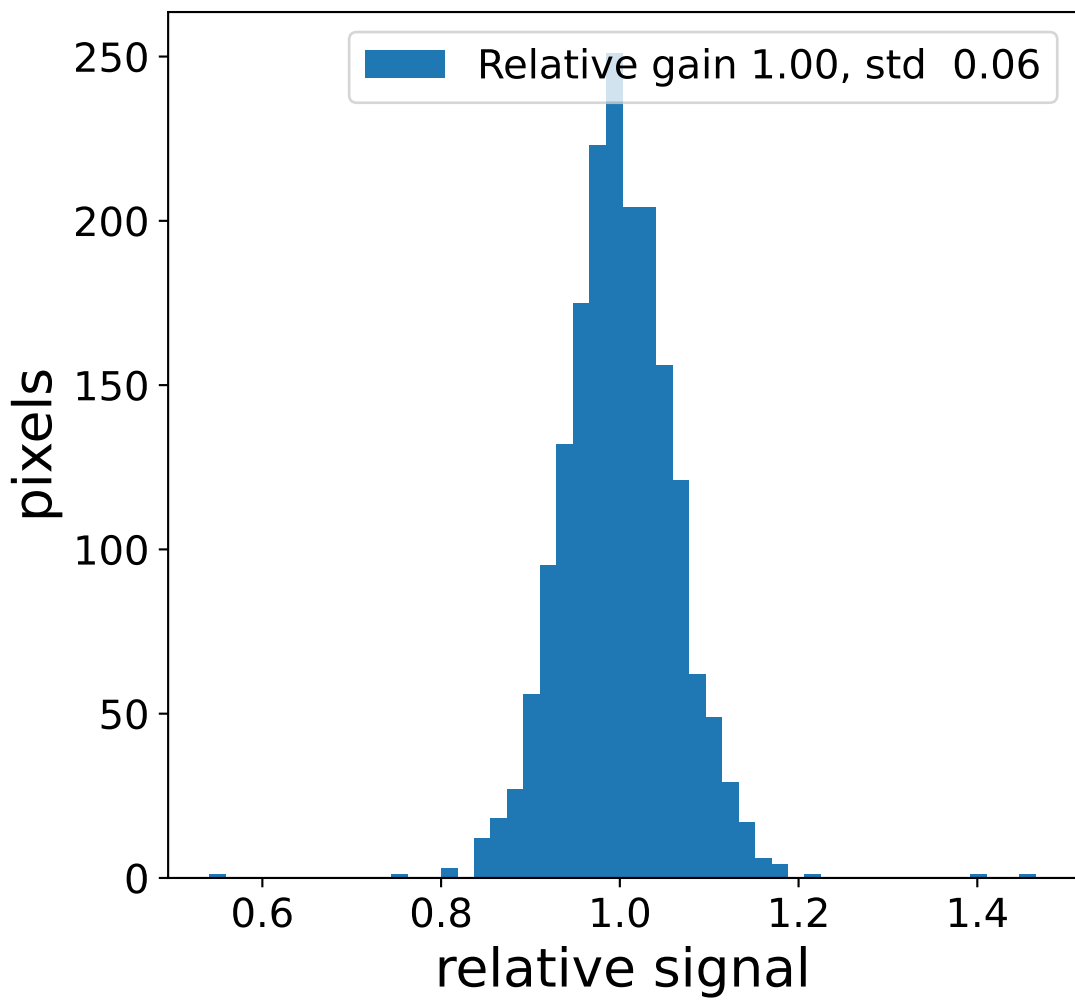

Run 6112

Run 6112

Run 6112 channel: HG

FF sample of 10000 events

pedestal sample of 10000 events

flat-fielded gain [ADC/pe]

Run 6112 channel: LG

FF sample of 10000 events

pedestal sample of 10000 events

flat-fielded gain [ADC/pe]