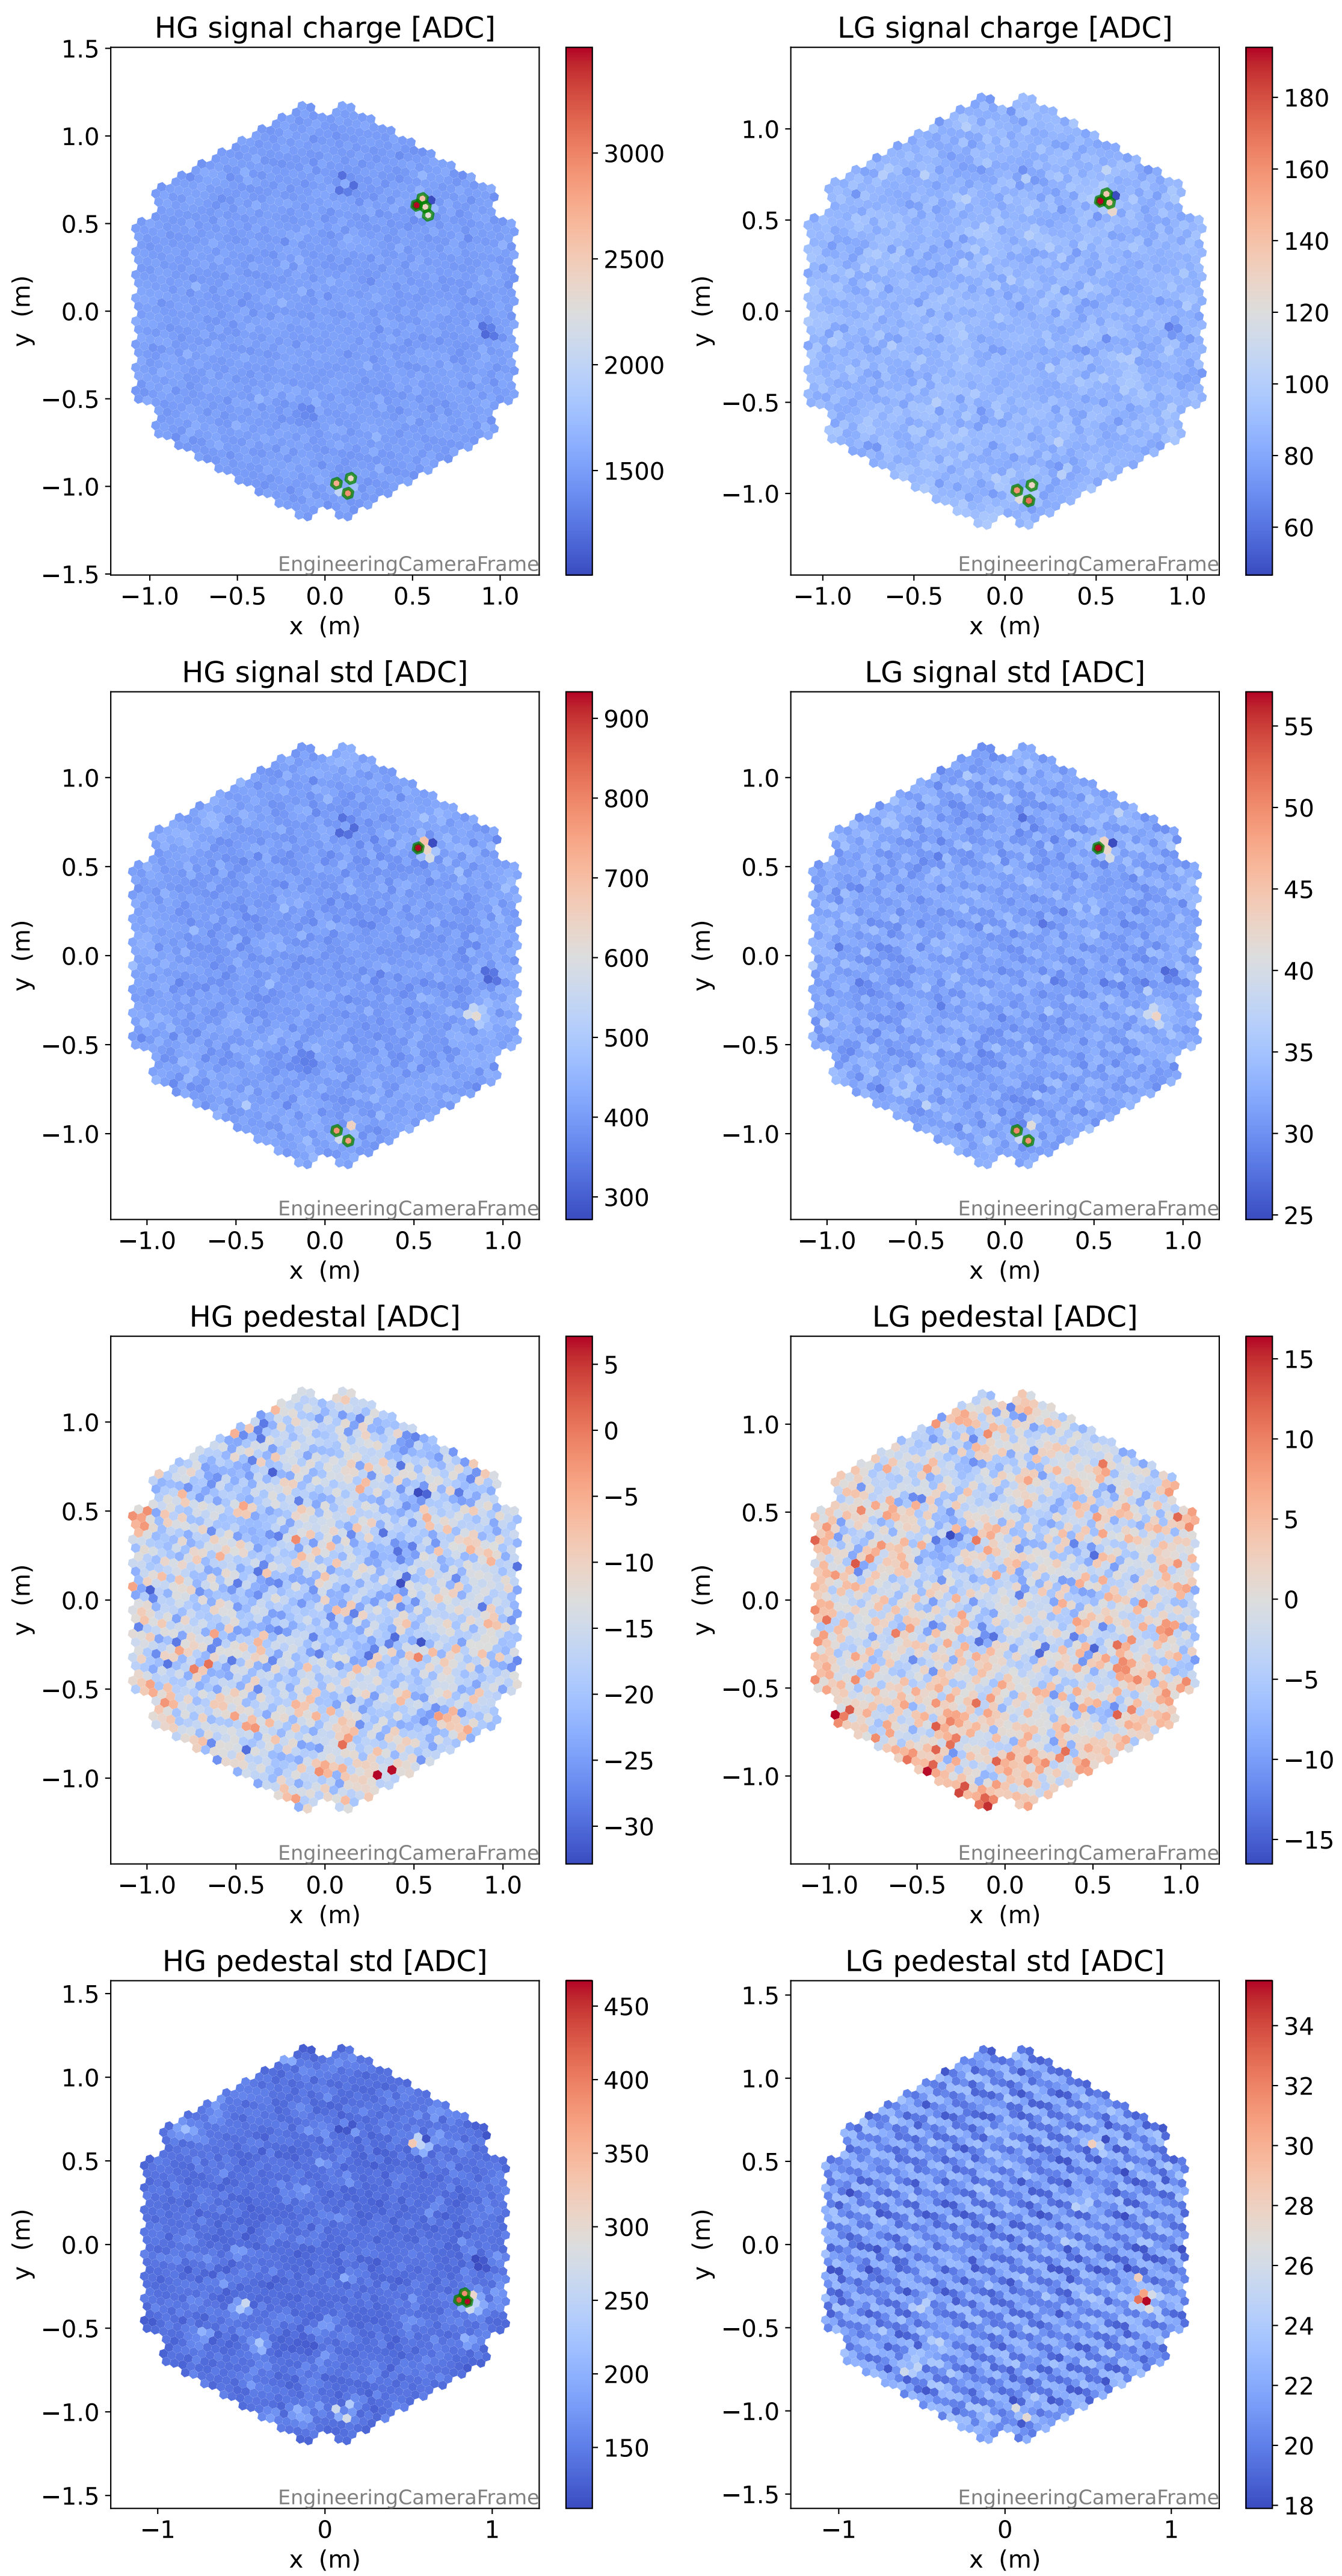

Run 6112

Run 6112

Run 6112 channel: HG

FF sample of 10000 events

pedestal sample of 10000 events

flat-fielded gain [ADC/pe]

Run 6112 channel: LG

FF sample of 10000 events

pedestal sample of 10000 events

flat-fielded gain [ADC/pe]