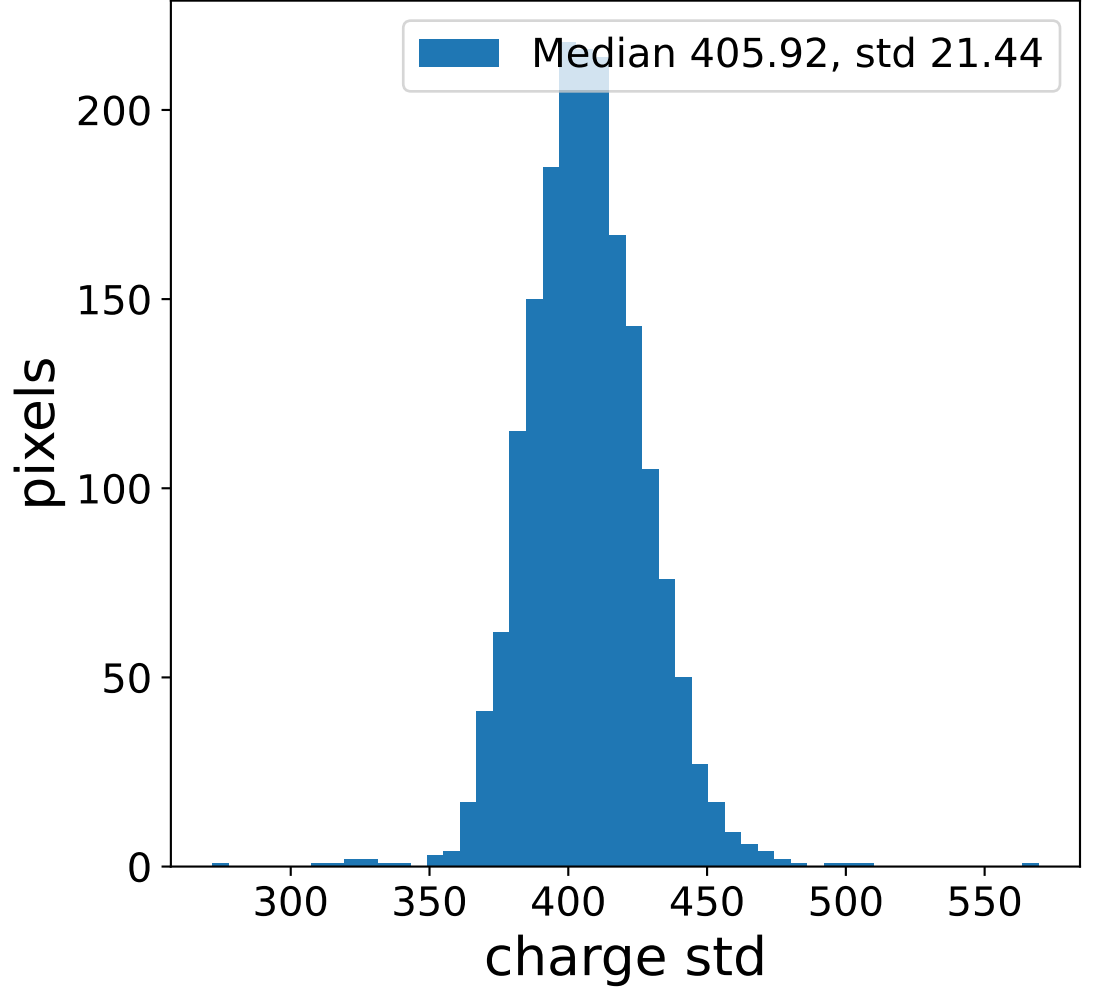

Run 6112

Run 6112

Run 6112 channel: HG

FF sample of 10000 events

pedestal sample of 10000 events

flat-fielded gain [ADC/pe]

Run 6112 channel: LG

FF sample of 10000 events

pedestal sample of 10000 events

flat-fielded gain [ADC/pe]