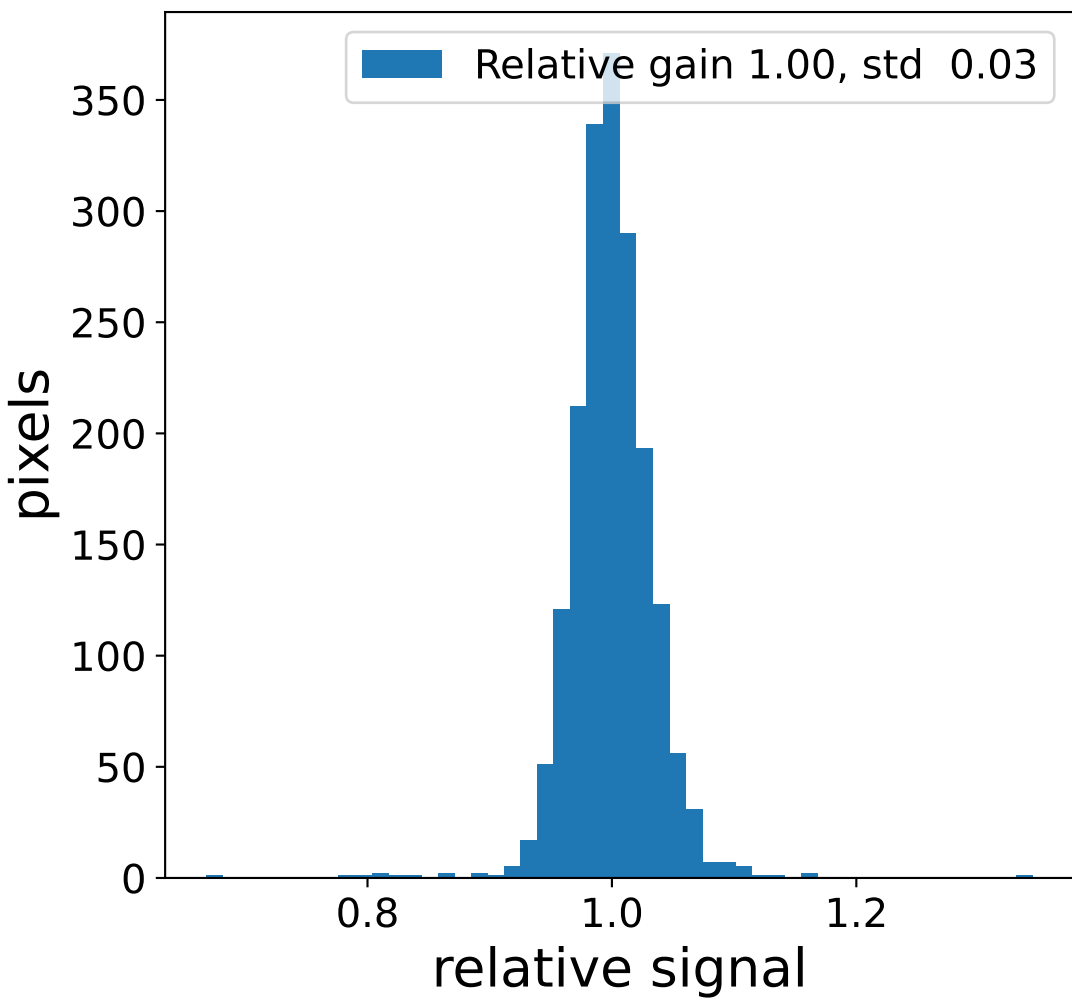

Run 6112

Run 6112

Run 6112 channel: HG

FF sample of 10000 events

pedestal sample of 10000 events

flat-fielded gain [ADC/pe]

Run 6112 channel: LG

FF sample of 10000 events

pedestal sample of 10000 events

flat-fielded gain [ADC/pe]