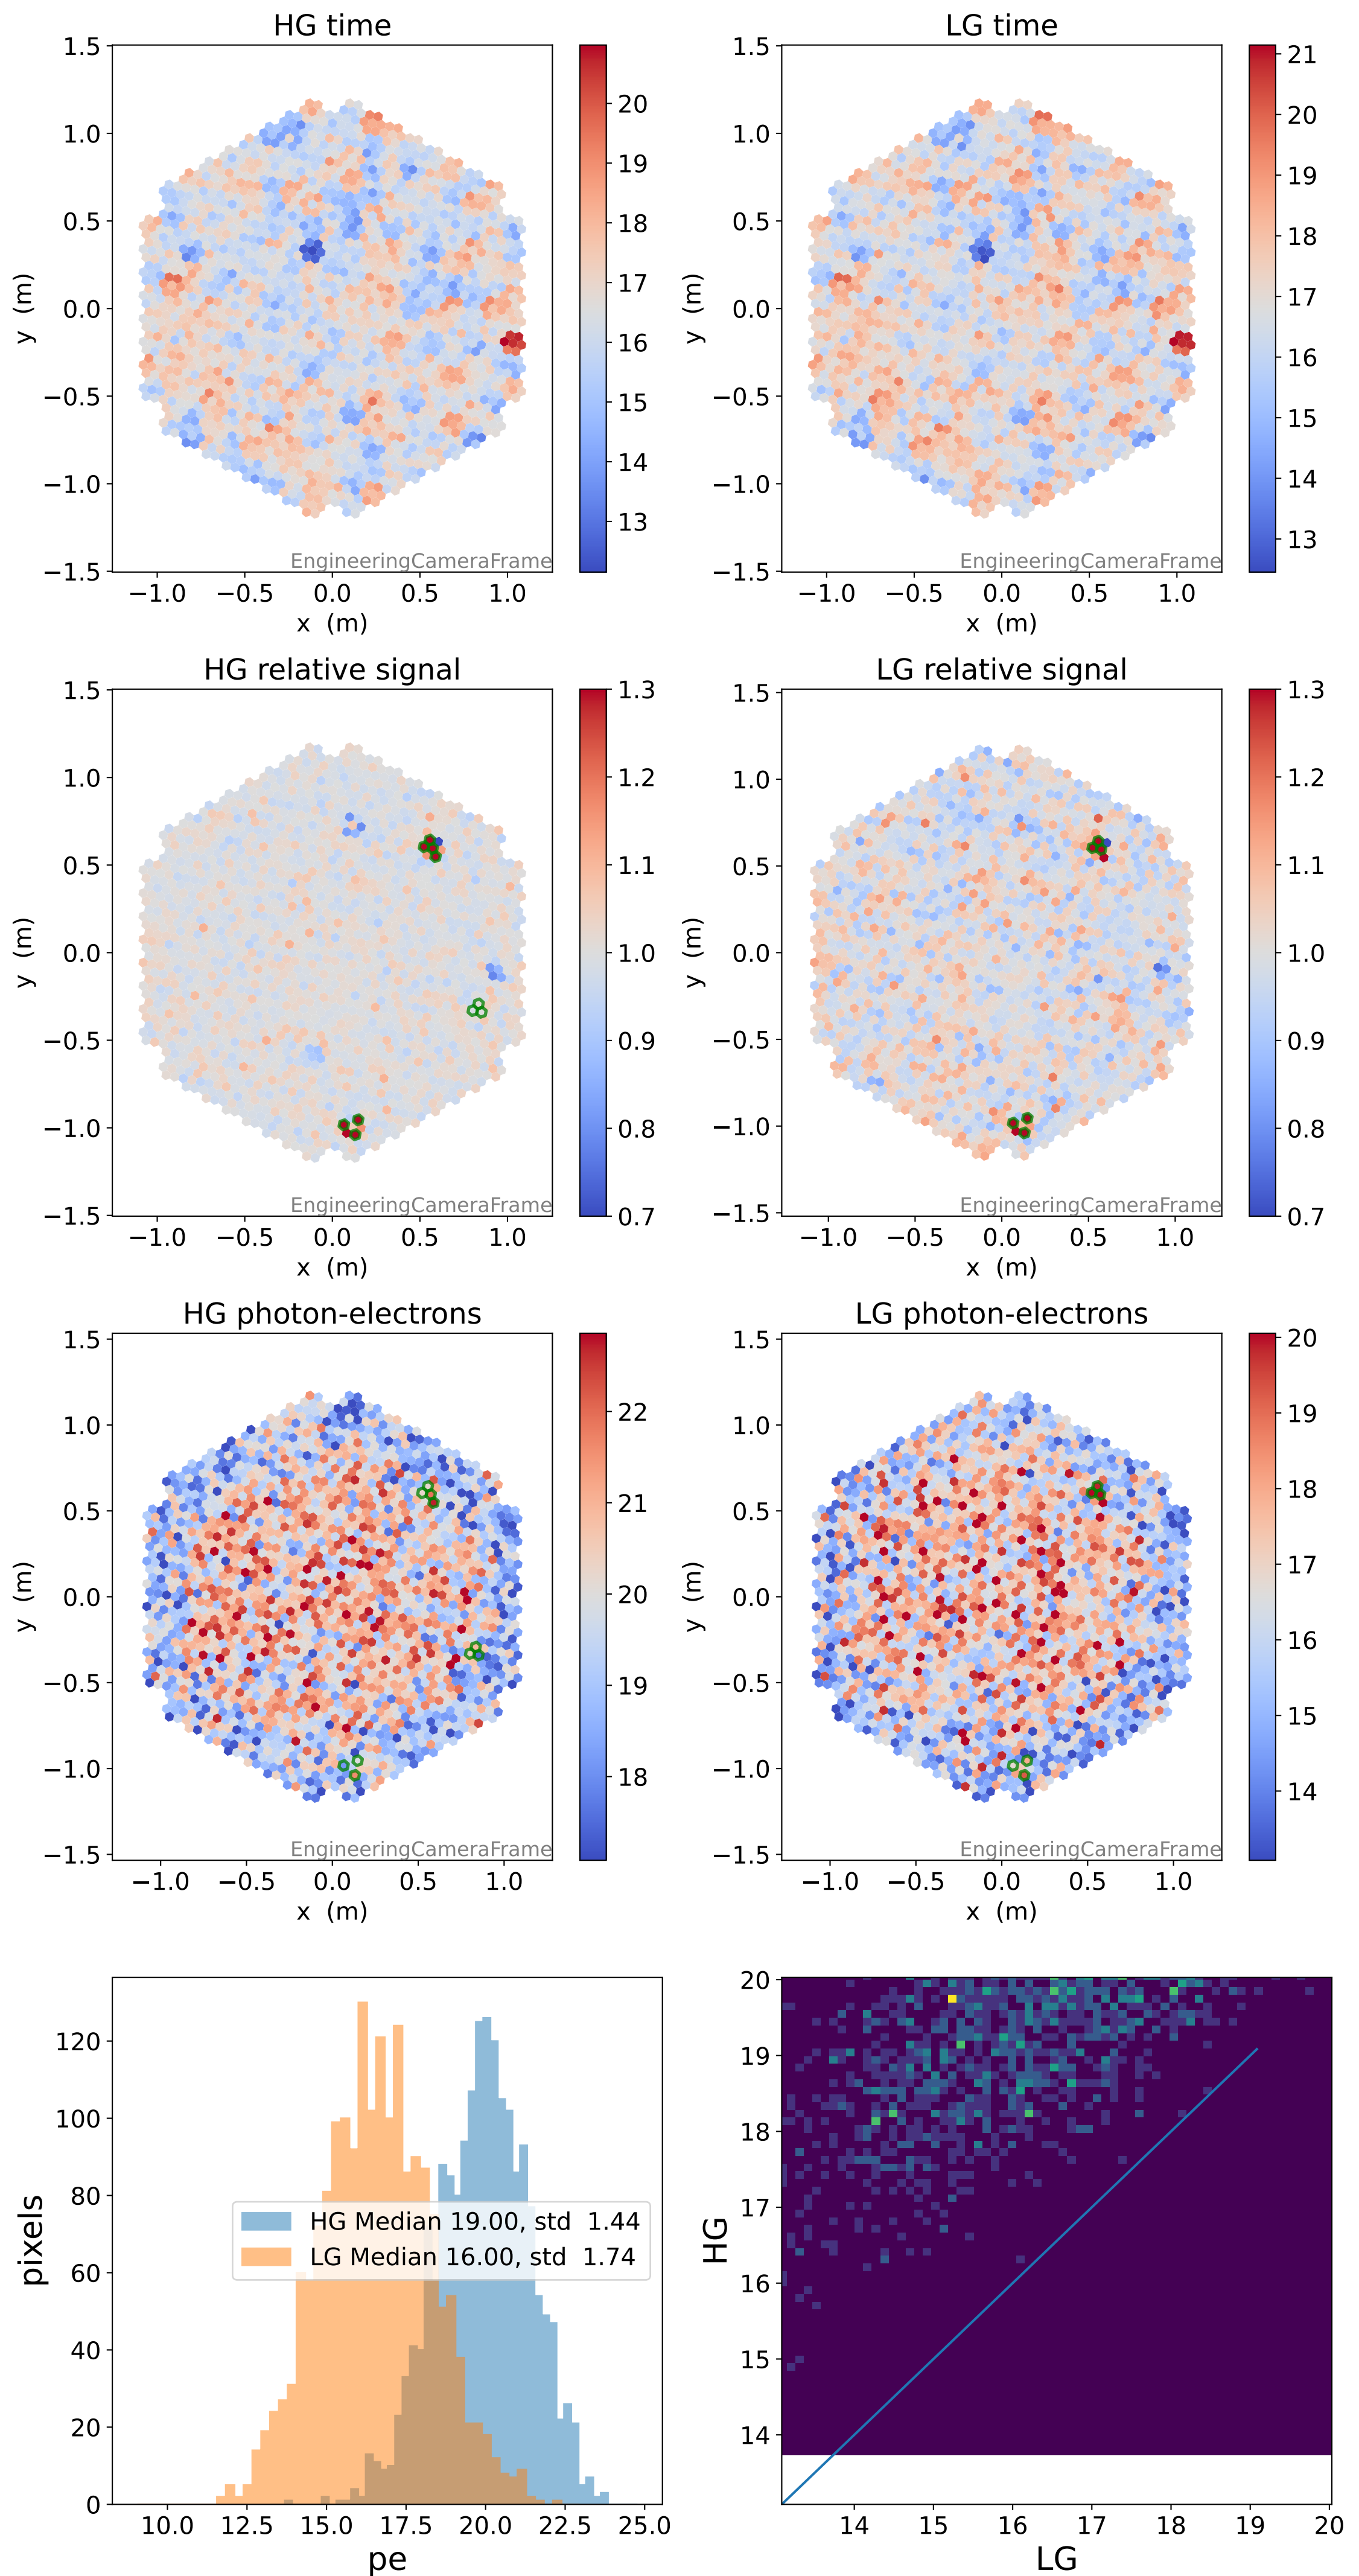

Run 6112

Run 6112

Run 6112 channel: HG

FF sample of 10000 events

pedestal sample of 10000 events

flat-fielded gain [ADC/pe]

Run 6112 channel: LG

FF sample of 10000 events

pedestal sample of 10000 events

flat-fielded gain [ADC/pe]