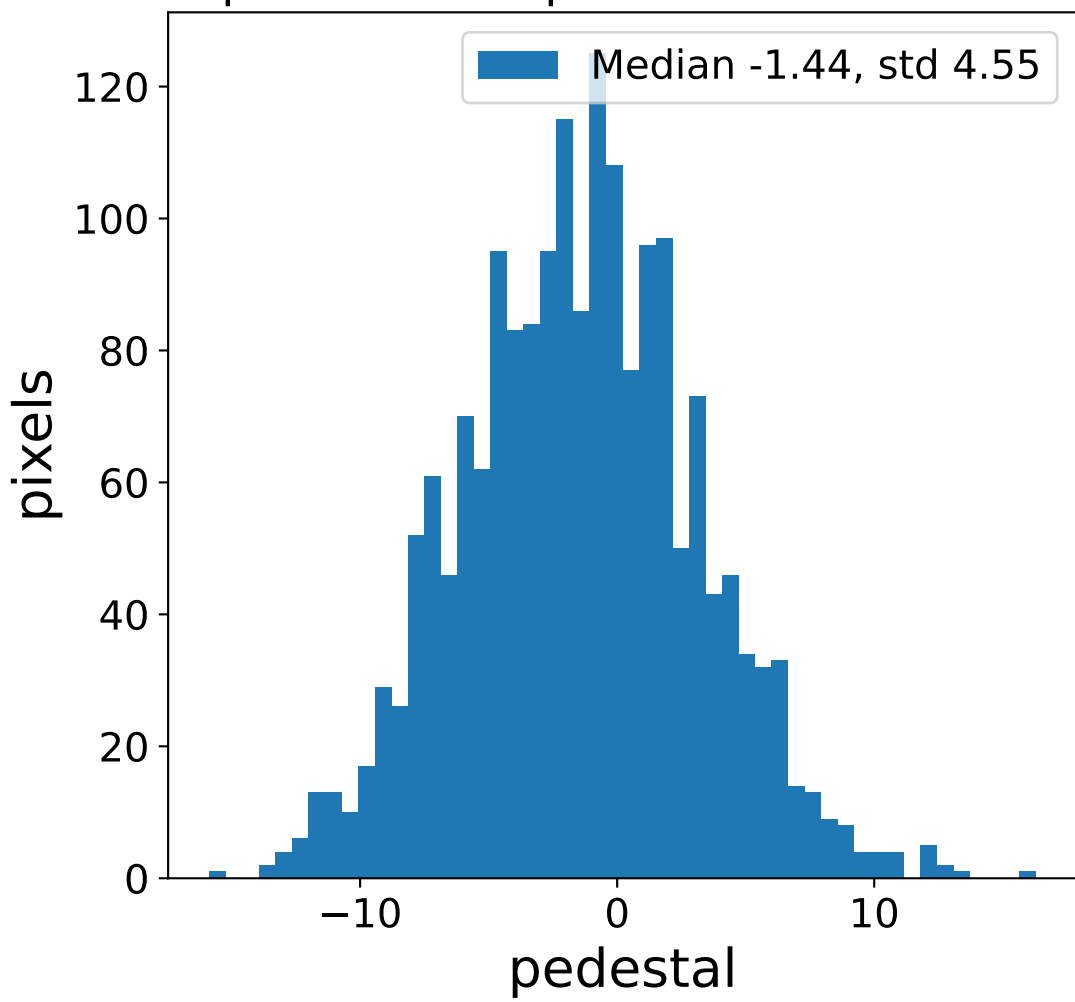

Run 6112

Run 6112

Run 6112 channel: HG

FF sample of 10000 events

pedestal sample of 10000 events

flat-fielded gain [ADC/pe]

Run 6112 channel: LG

FF sample of 10000 events

pedestal sample of 10000 events

flat-fielded gain [ADC/pe]