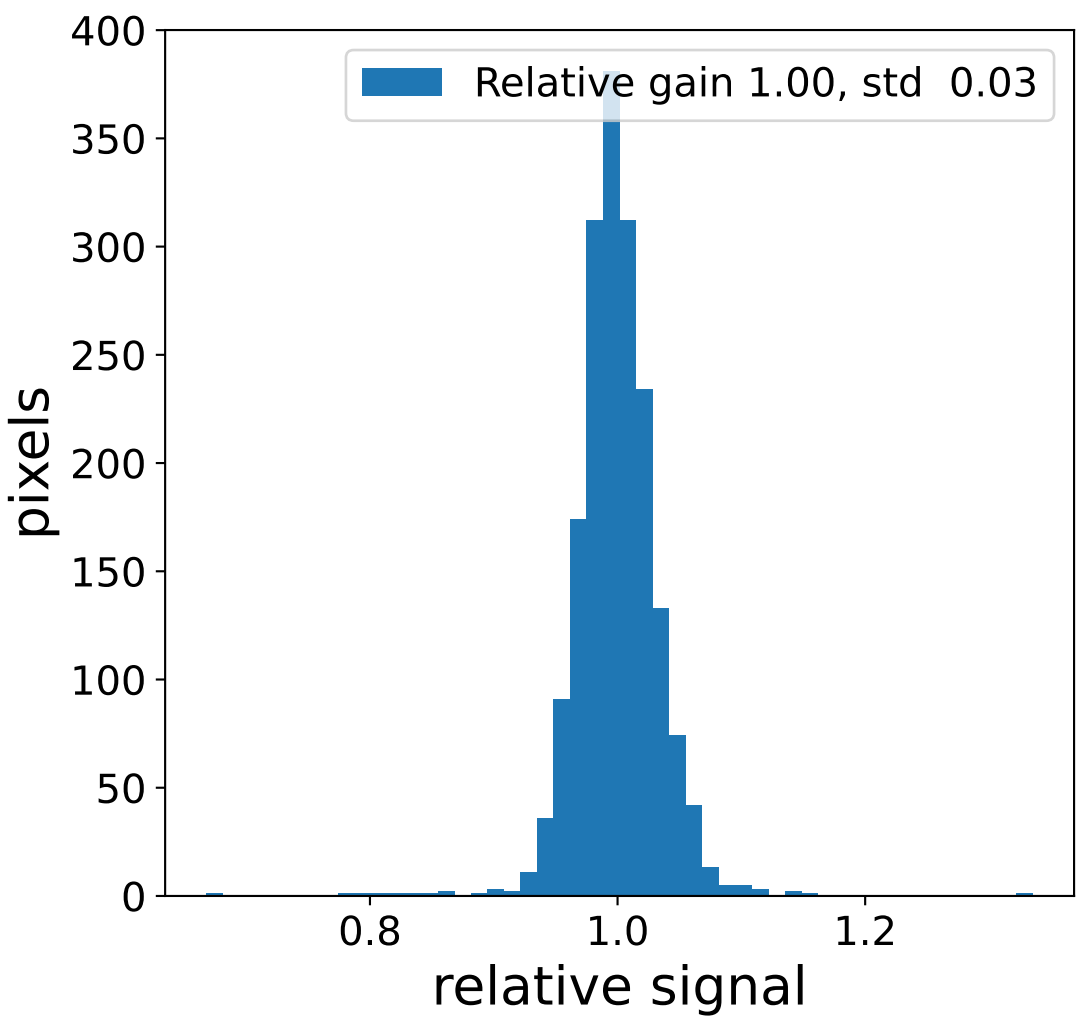

Run 6112

Run 6112

Run 6112 channel: HG

FF sample of 10000 events

pedestal sample of 10000 events

flat-fielded gain [ADC/pe]

Run 6112 channel: LG

FF sample of 10000 events

pedestal sample of 10000 events

flat-fielded gain [ADC/pe]