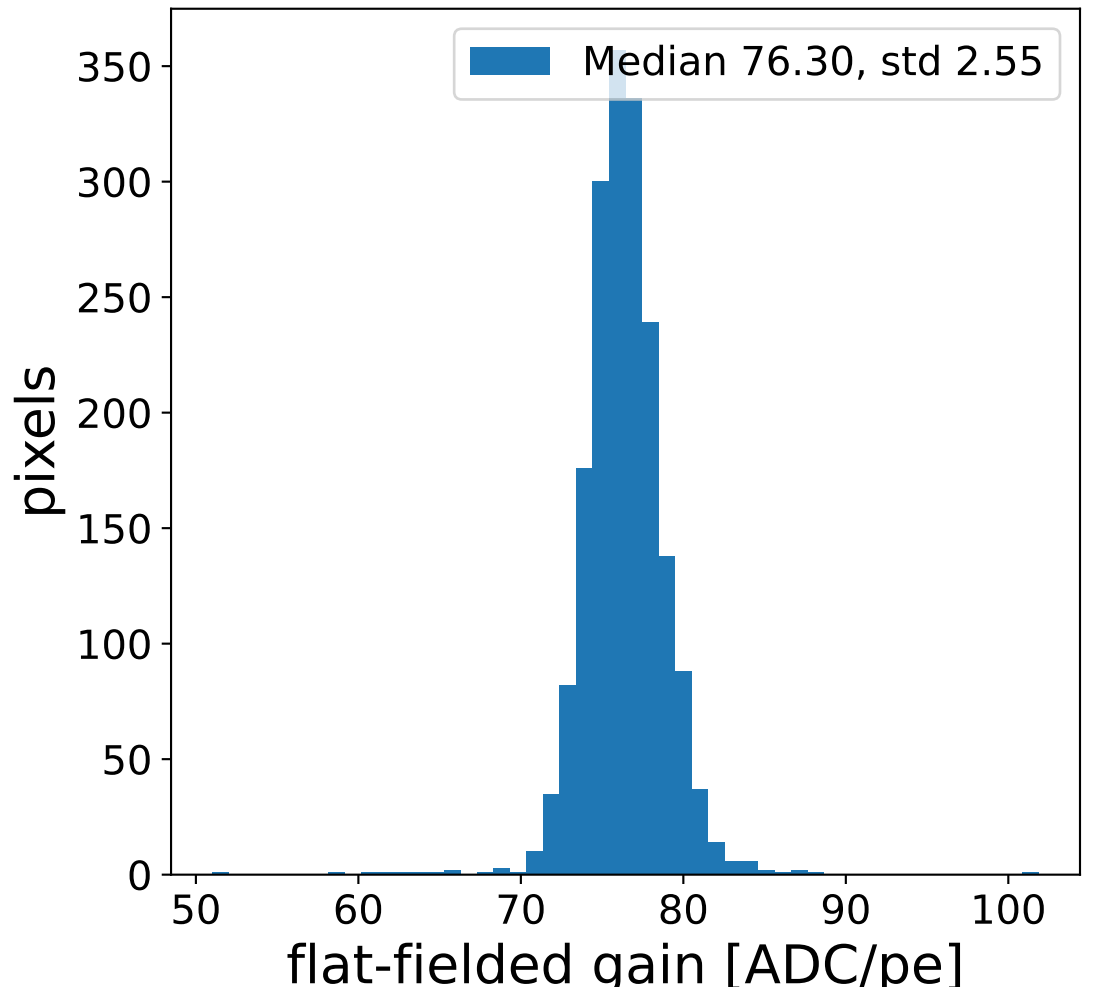

Run 6112

Run 6112

Run 6112 channel: HG

FF sample of 10000 events

pedestal sample of 10000 events

flat-fielded gain [ADC/pe]

Run 6112 channel: LG

FF sample of 10000 events

pedestal sample of 10000 events

flat-fielded gain [ADC/pe]