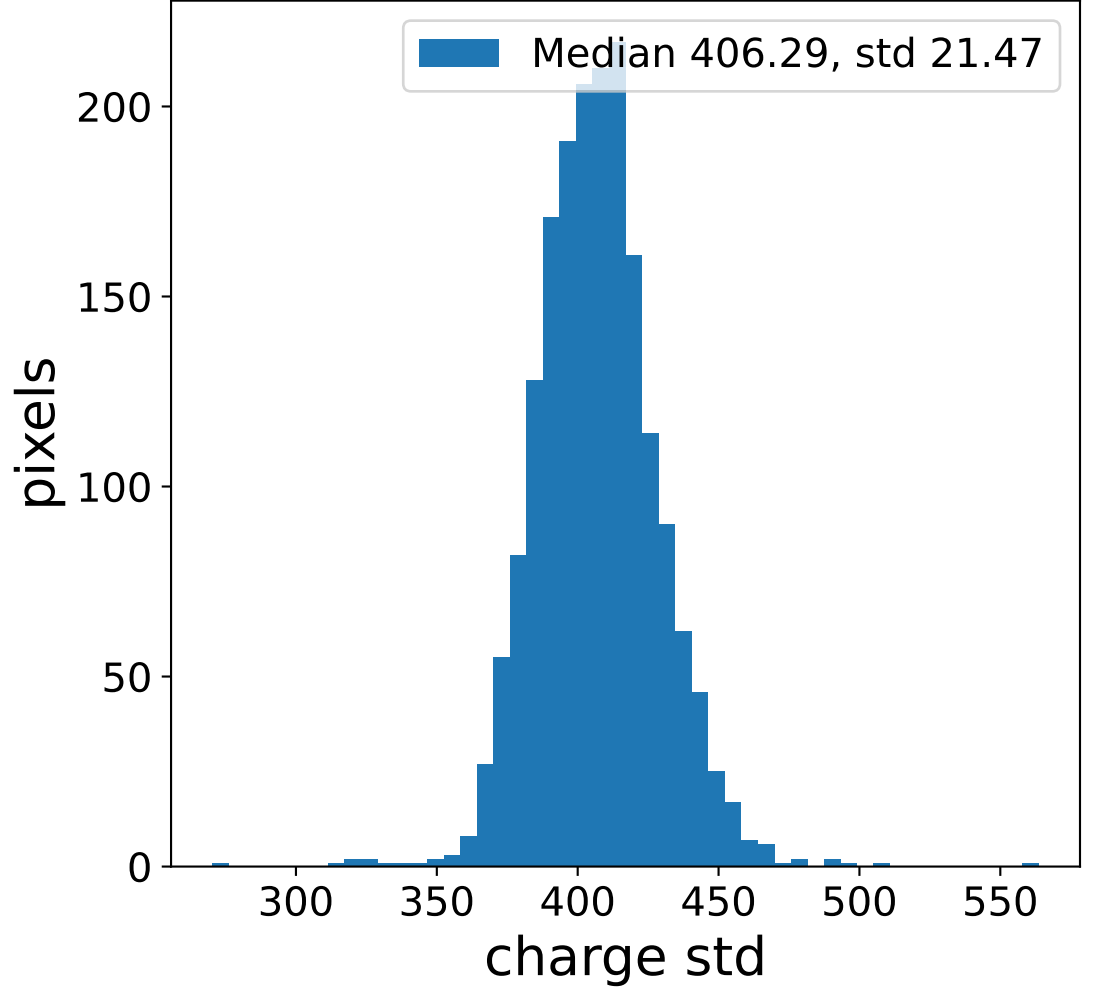

Run 6112

Run 6112

Run 6112 channel: HG

FF sample of 10000 events

pedestal sample of 10000 events

flat-fielded gain [ADC/pe]

Run 6112 channel: LG

FF sample of 10000 events

pedestal sample of 10000 events

flat-fielded gain [ADC/pe]