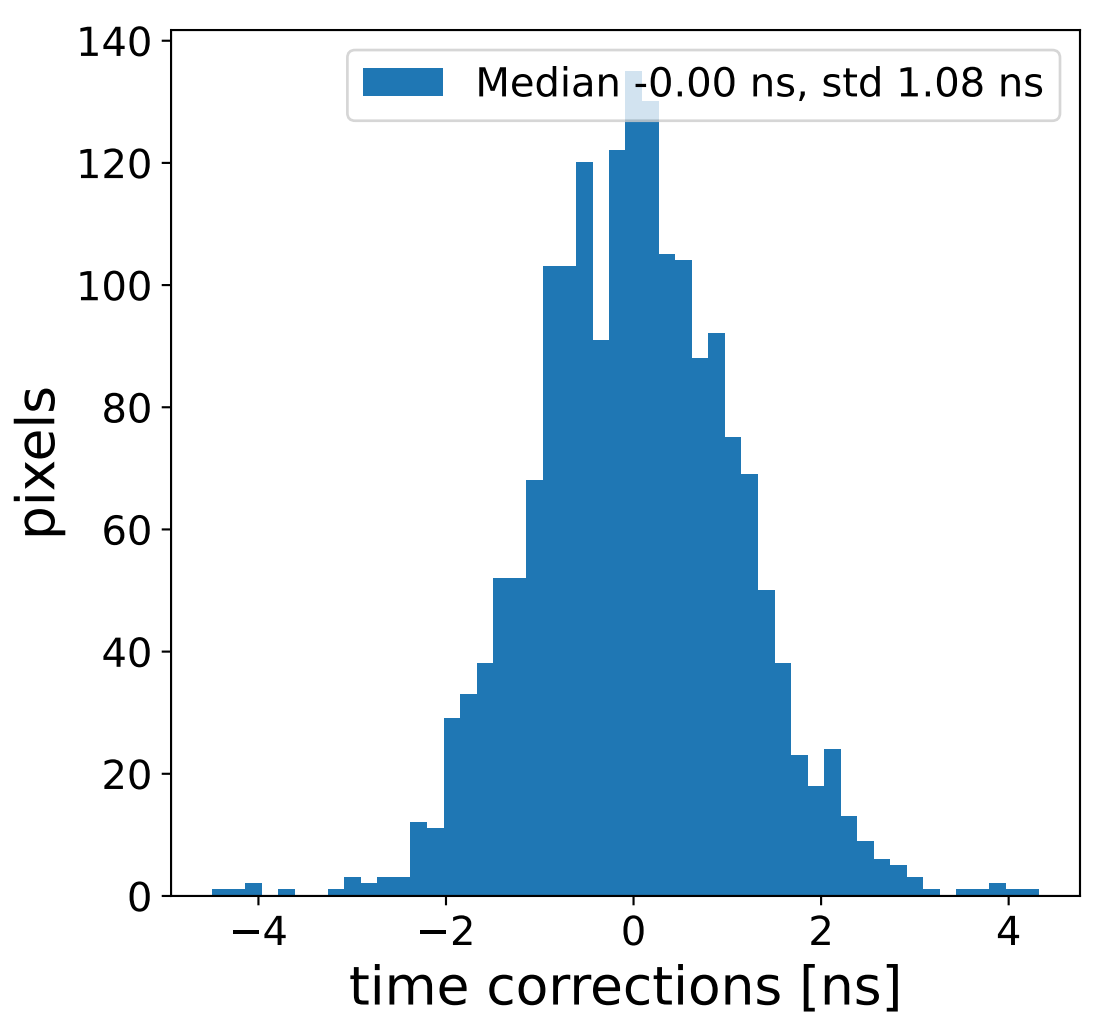

Run 6112

Run 6112

Run 6112 channel: HG

FF sample of 10000 events

pedestal sample of 10000 events

flat-fielded gain [ADC/pe]

Run 6112 channel: LG

FF sample of 10000 events

pedestal sample of 10000 events

flat-fielded gain [ADC/pe]