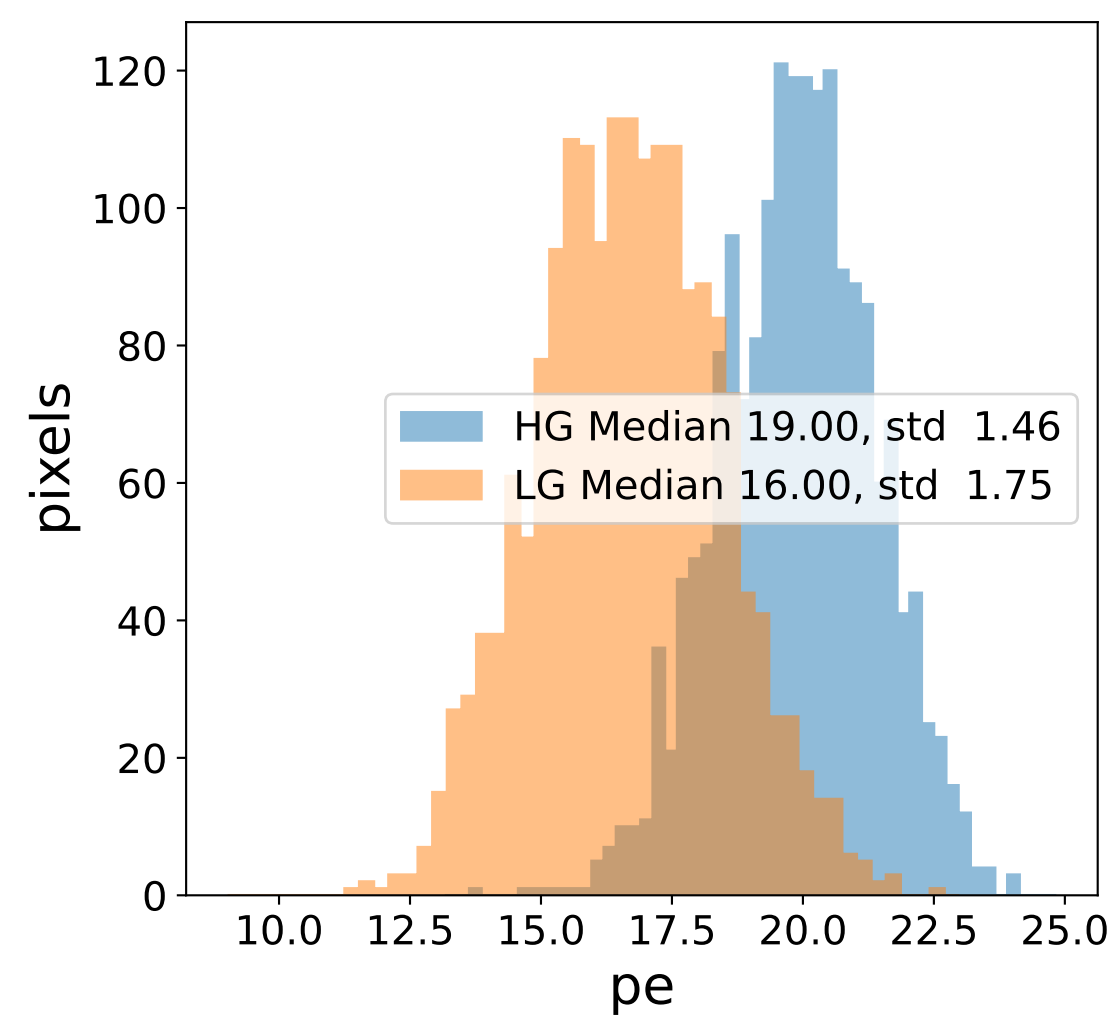

Run 6112

Run 6112

Run 6112 channel: HG

FF sample of 10000 events

pedestal sample of 10000 events

flat-fielded gain [ADC/pe]

Run 6112 channel: LG

FF sample of 10000 events

pedestal sample of 10000 events

flat-fielded gain [ADC/pe]