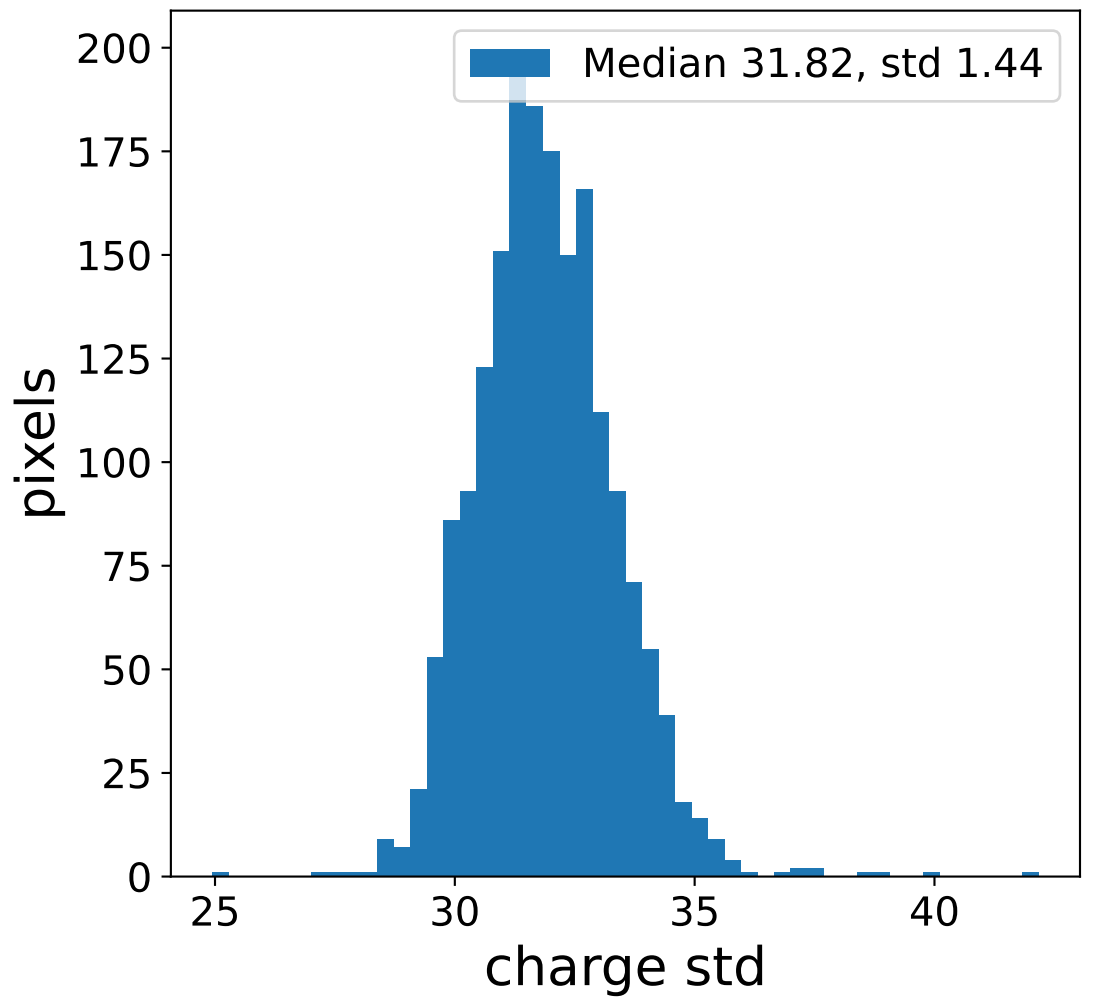

Run 6112

Run 6112

Run 6112 channel: HG

FF sample of 10000 events

pedestal sample of 10000 events

flat-fielded gain [ADC/pe]

Run 6112 channel: LG

FF sample of 10000 events

pedestal sample of 10000 events

flat-fielded gain [ADC/pe]