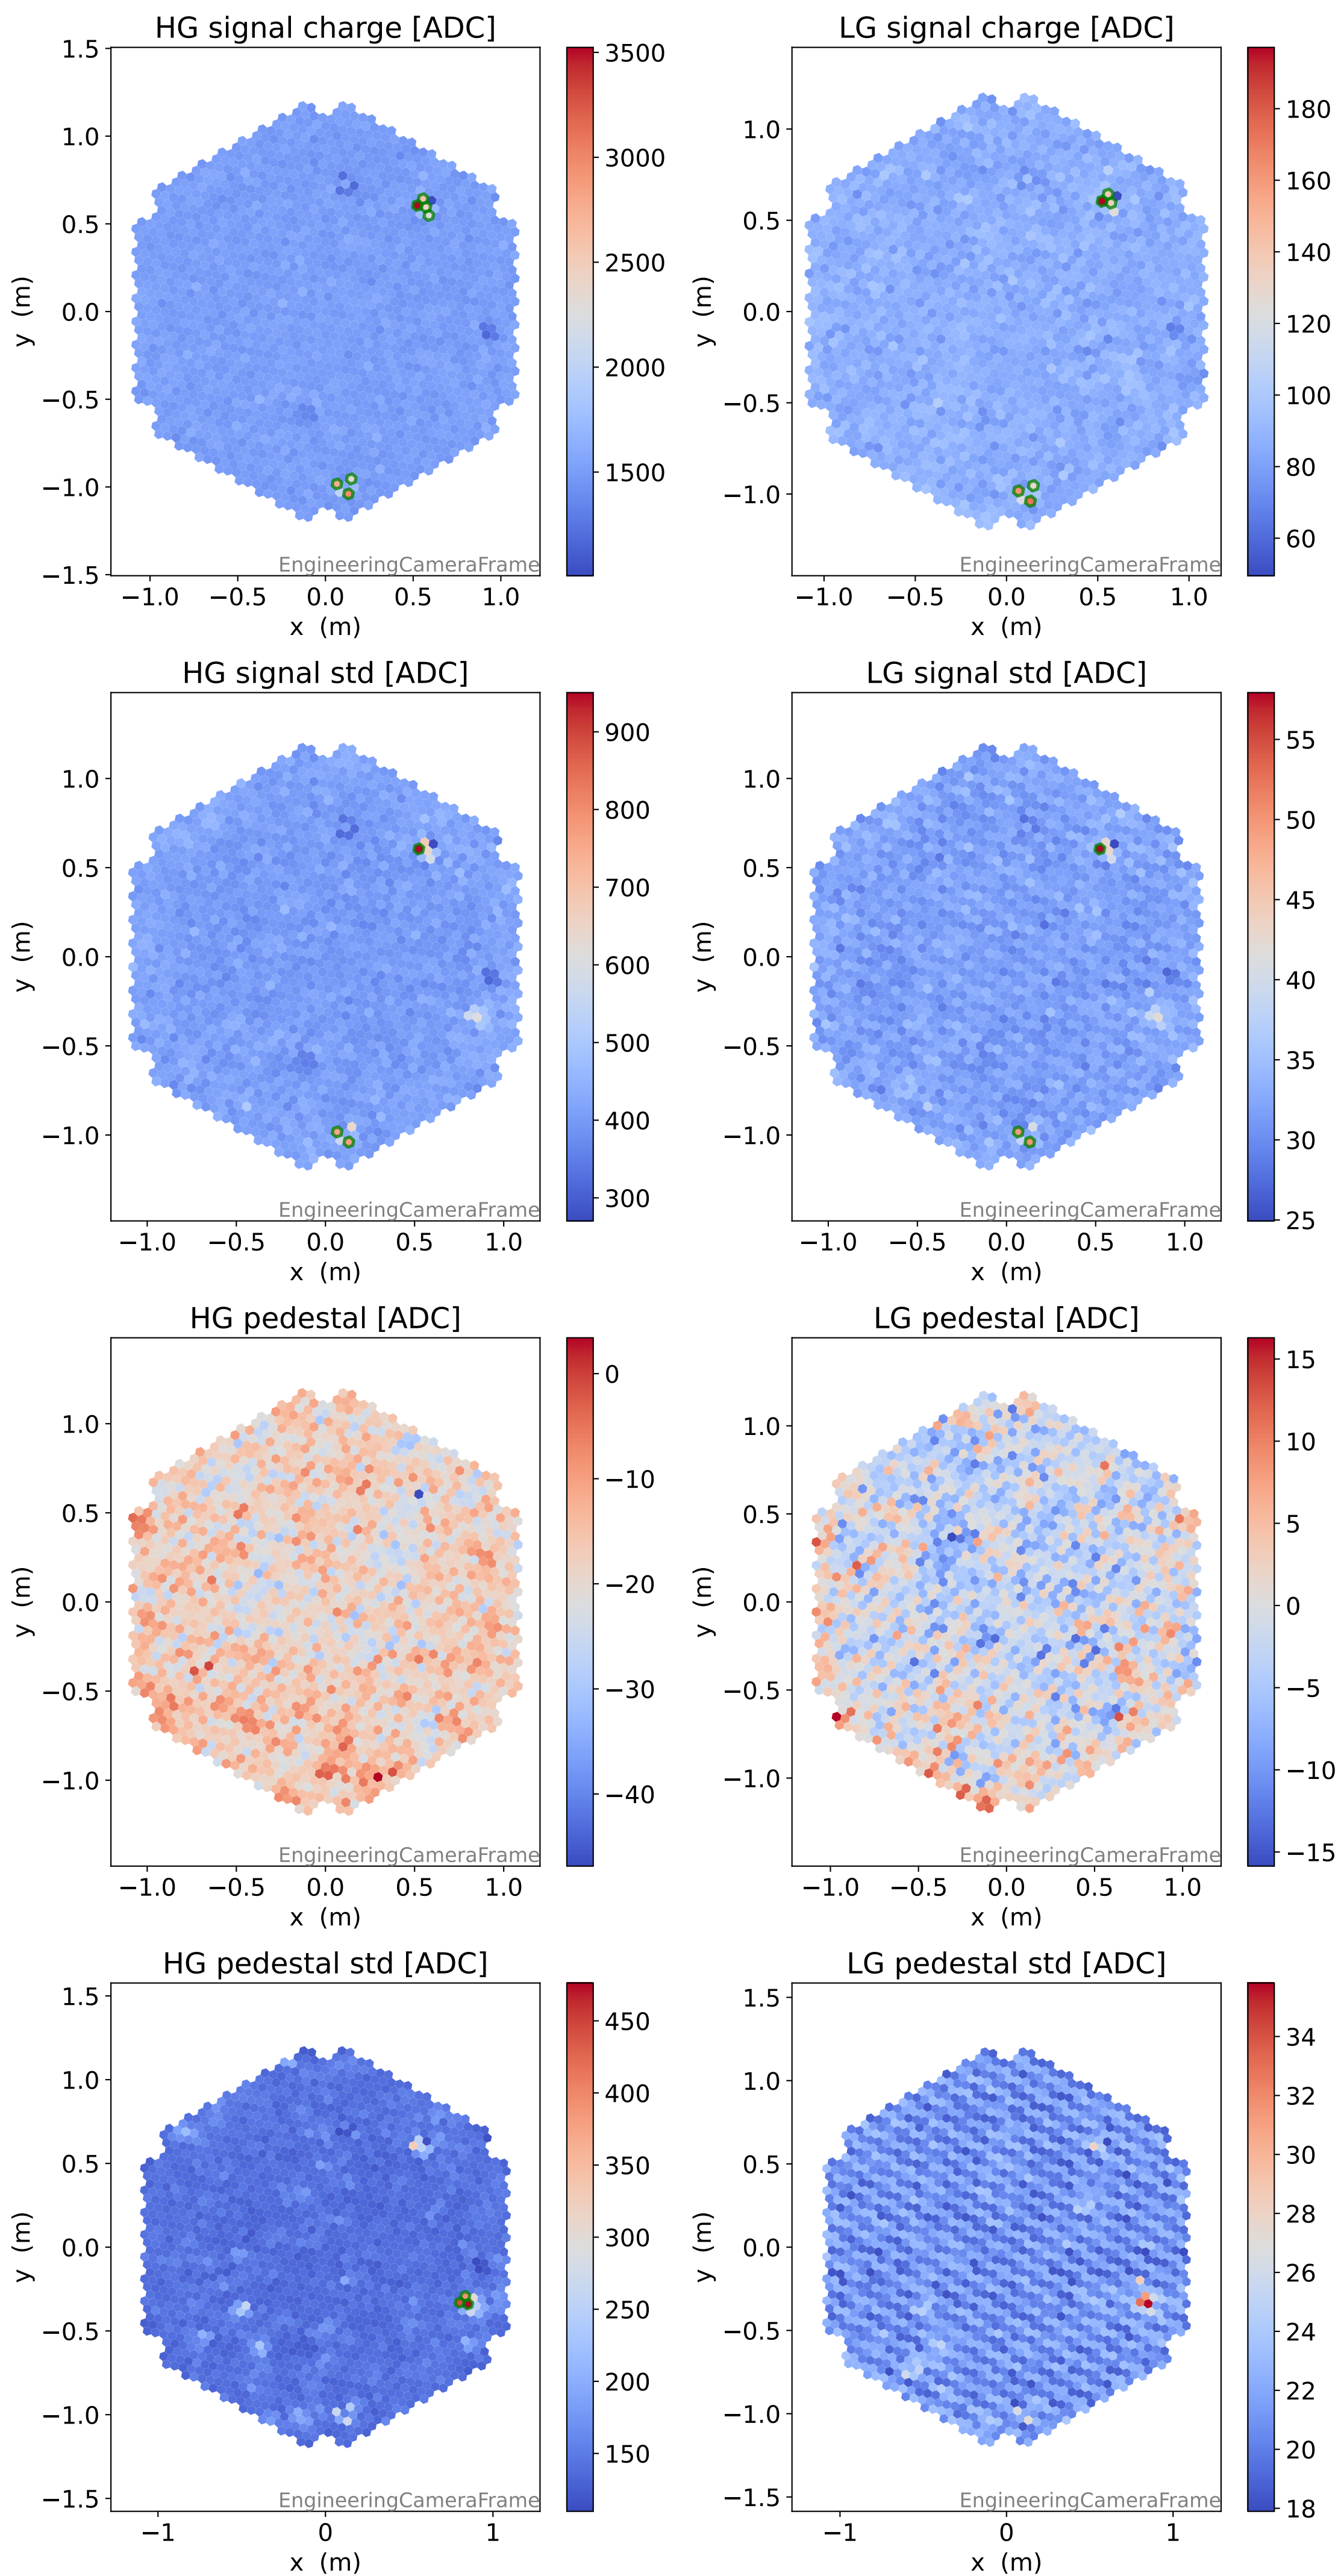

Run 6112

Run 6112

Run 6112 channel: HG

FF sample of 10000 events

pedestal sample of 10000 events

flat-fielded gain [ADC/pe]

Run 6112 channel: LG

FF sample of 10000 events

pedestal sample of 10000 events

flat-fielded gain [ADC/pe]