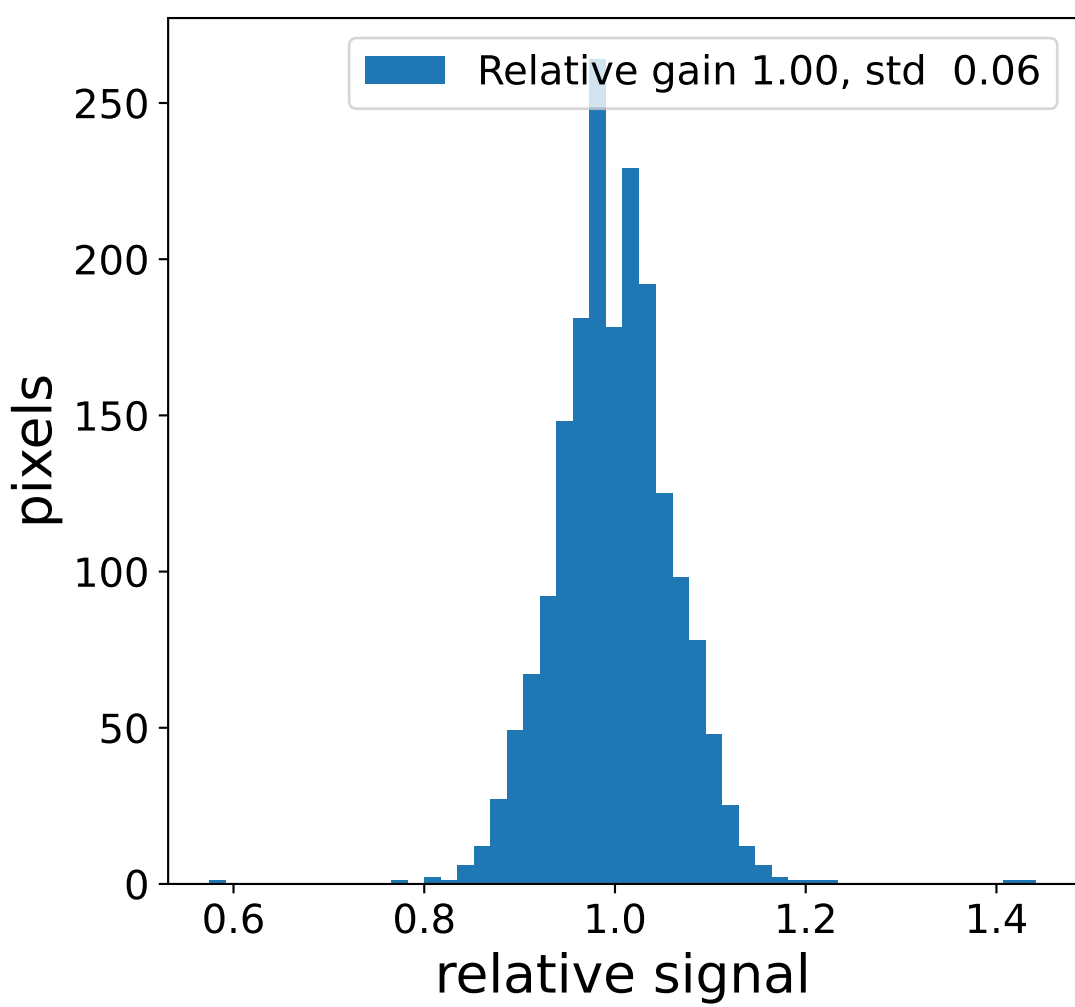

Run 6112

Run 6112

Run 6112 channel: HG

FF sample of 10000 events

pedestal sample of 10000 events

flat-fielded gain [ADC/pe]

Run 6112 channel: LG

FF sample of 10000 events

pedestal sample of 10000 events

flat-fielded gain [ADC/pe]