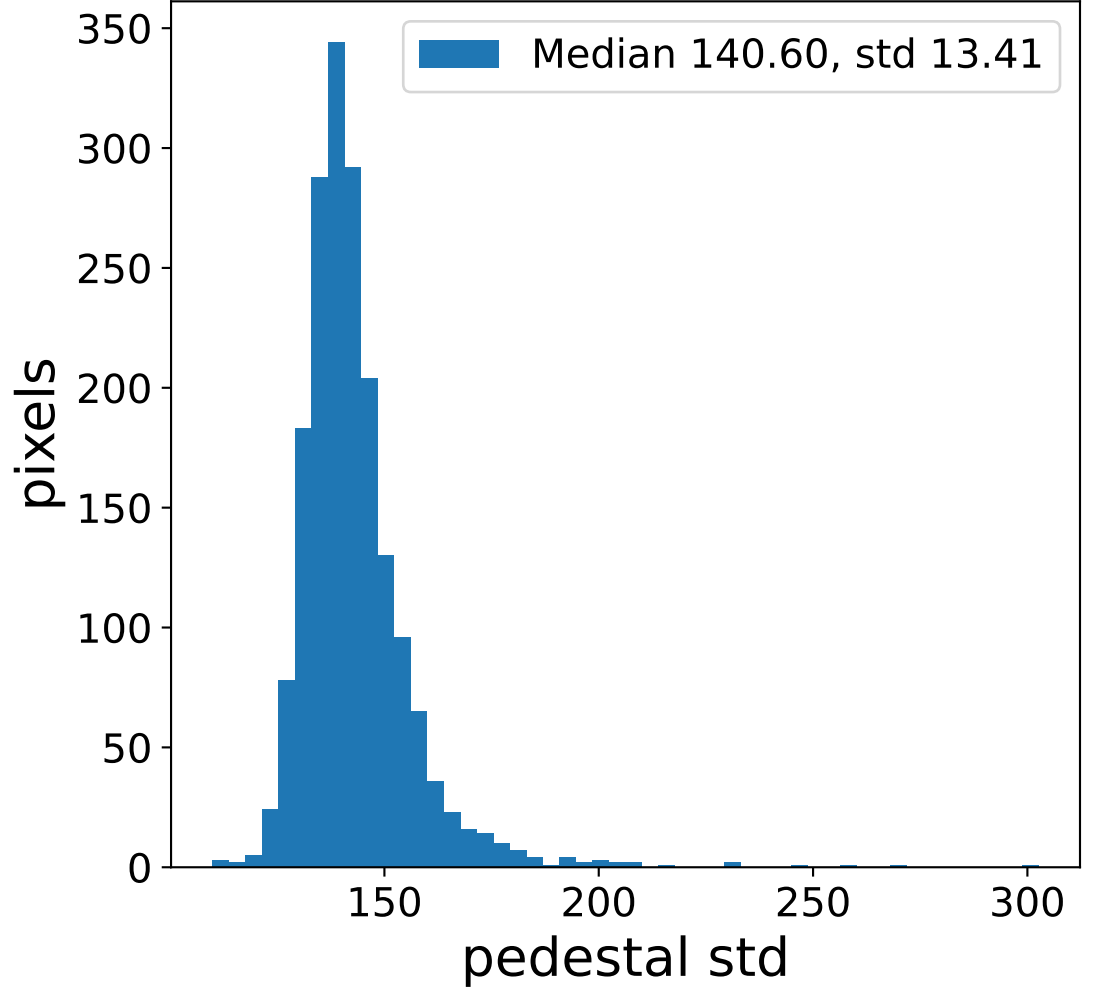

Run 6112

Run 6112

Run 6112 channel: HG

FF sample of 10000 events

pedestal sample of 10000 events

flat-fielded gain [ADC/pe]

Run 6112 channel: LG

FF sample of 10000 events

pedestal sample of 10000 events

flat-fielded gain [ADC/pe]