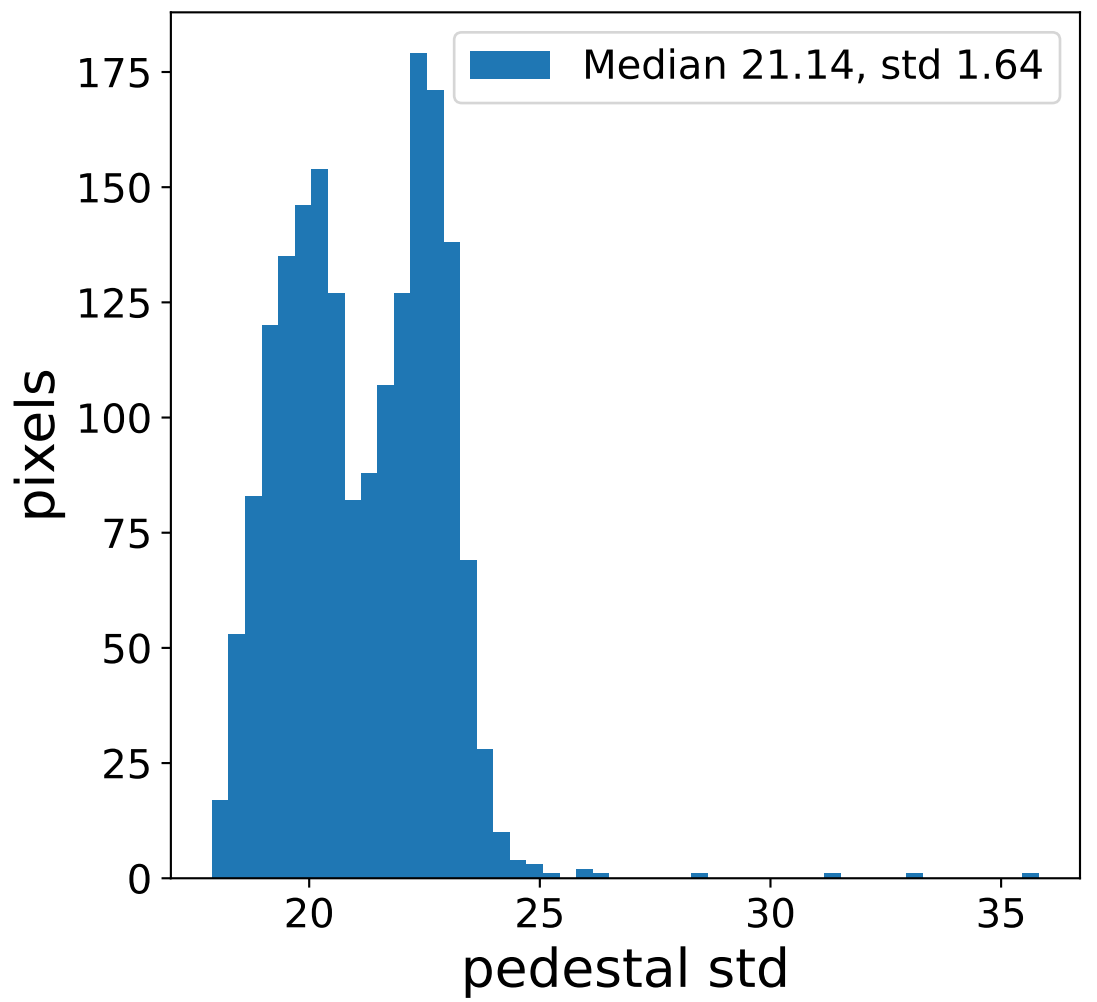

Run 6112

Run 6112

Run 6112 channel: HG

FF sample of 10000 events

pedestal sample of 10000 events

flat-fielded gain [ADC/pe]

Run 6112 channel: LG

FF sample of 10000 events

pedestal sample of 10000 events

flat-fielded gain [ADC/pe]