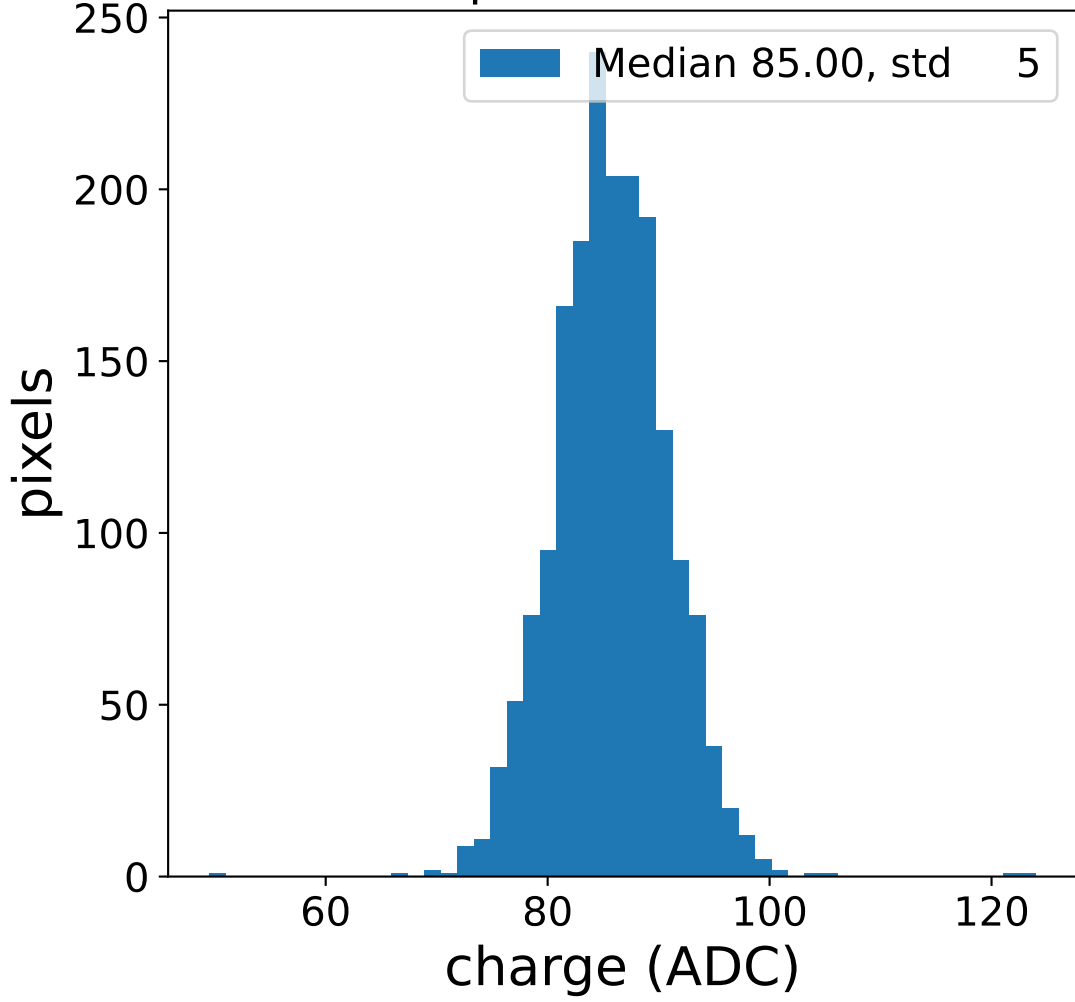

Run 6112

Run 6112

Run 6112 channel: HG

FF sample of 10000 events

pedestal sample of 10000 events

flat-fielded gain [ADC/pe]

Run 6112 channel: LG

FF sample of 10000 events

pedestal sample of 10000 events

flat-fielded gain [ADC/pe]