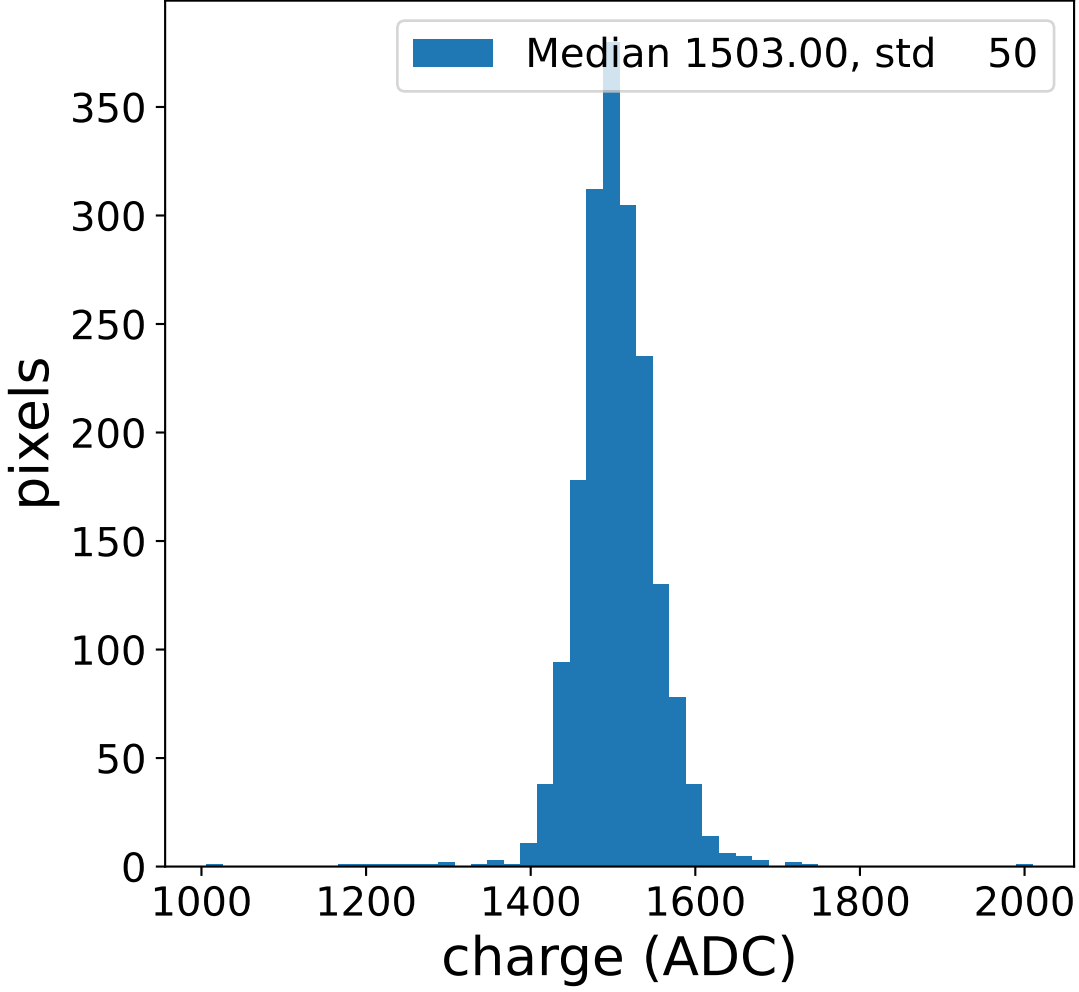

Run 6112

Run 6112

Run 6112 channel: HG

FF sample of 10000 events

pedestal sample of 10000 events

flat-fielded gain [ADC/pe]

Run 6112 channel: LG

FF sample of 10000 events

pedestal sample of 10000 events

flat-fielded gain [ADC/pe]