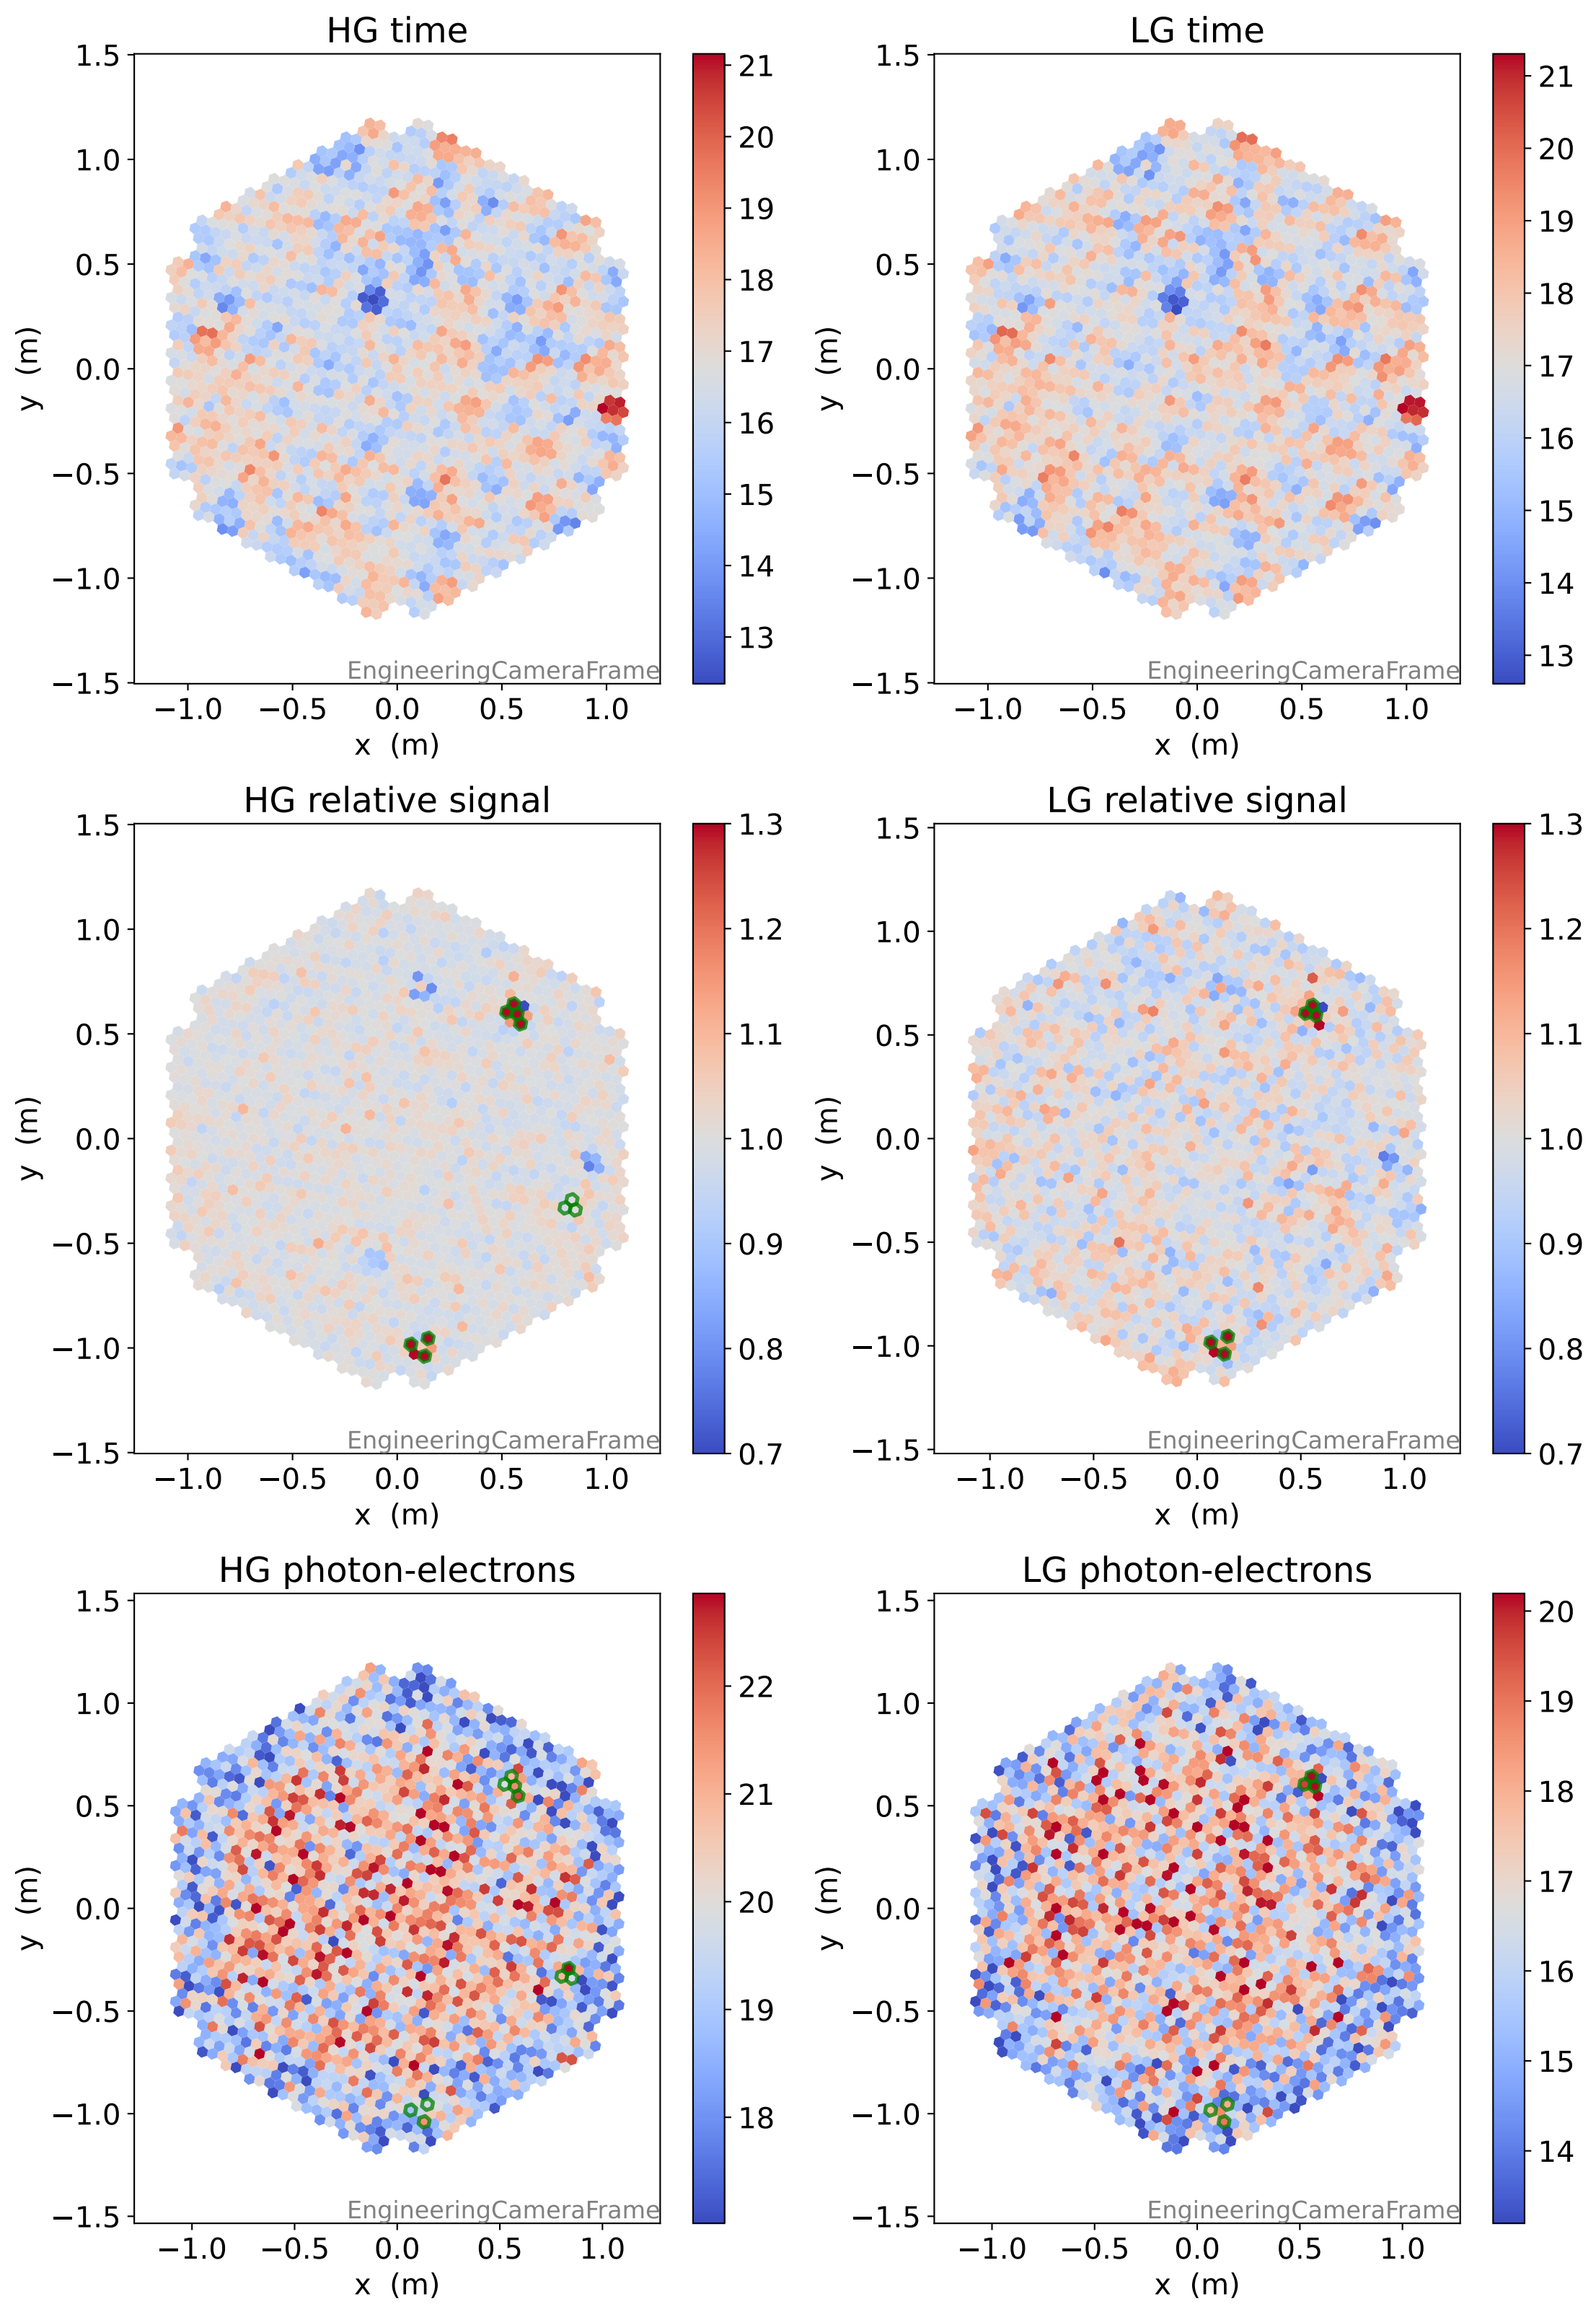

Run 6112

Run 6112

Run 6112 channel: HG

FF sample of 10000 events

pedestal sample of 10000 events

flat-fielded gain [ADC/pe]

Run 6112 channel: LG

FF sample of 10000 events

pedestal sample of 10000 events

flat-fielded gain [ADC/pe]