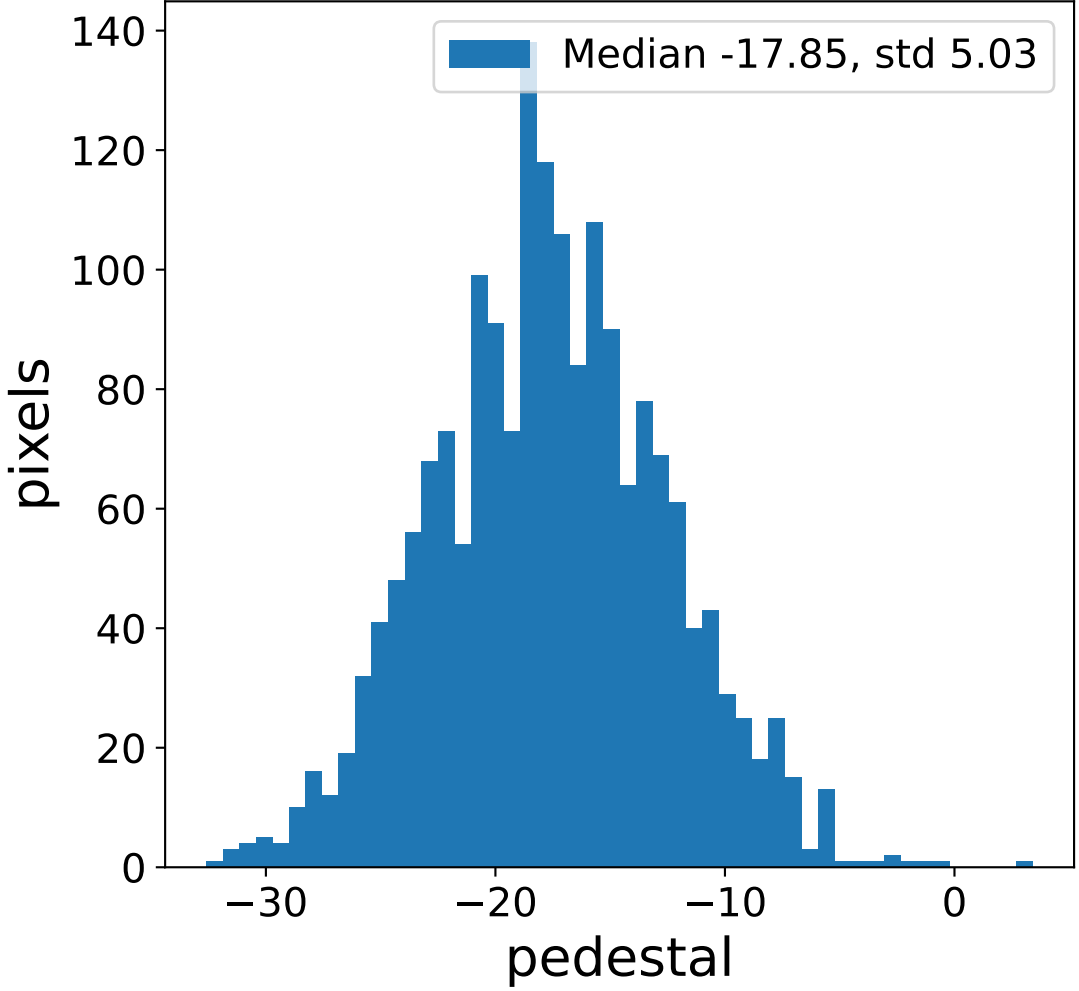

Run 6112

Run 6112

Run 6112 channel: HG

FF sample of 10000 events

pedestal sample of 10000 events

flat-fielded gain [ADC/pe]

Run 6112 channel: LG

FF sample of 10000 events

pedestal sample of 10000 events

flat-fielded gain [ADC/pe]