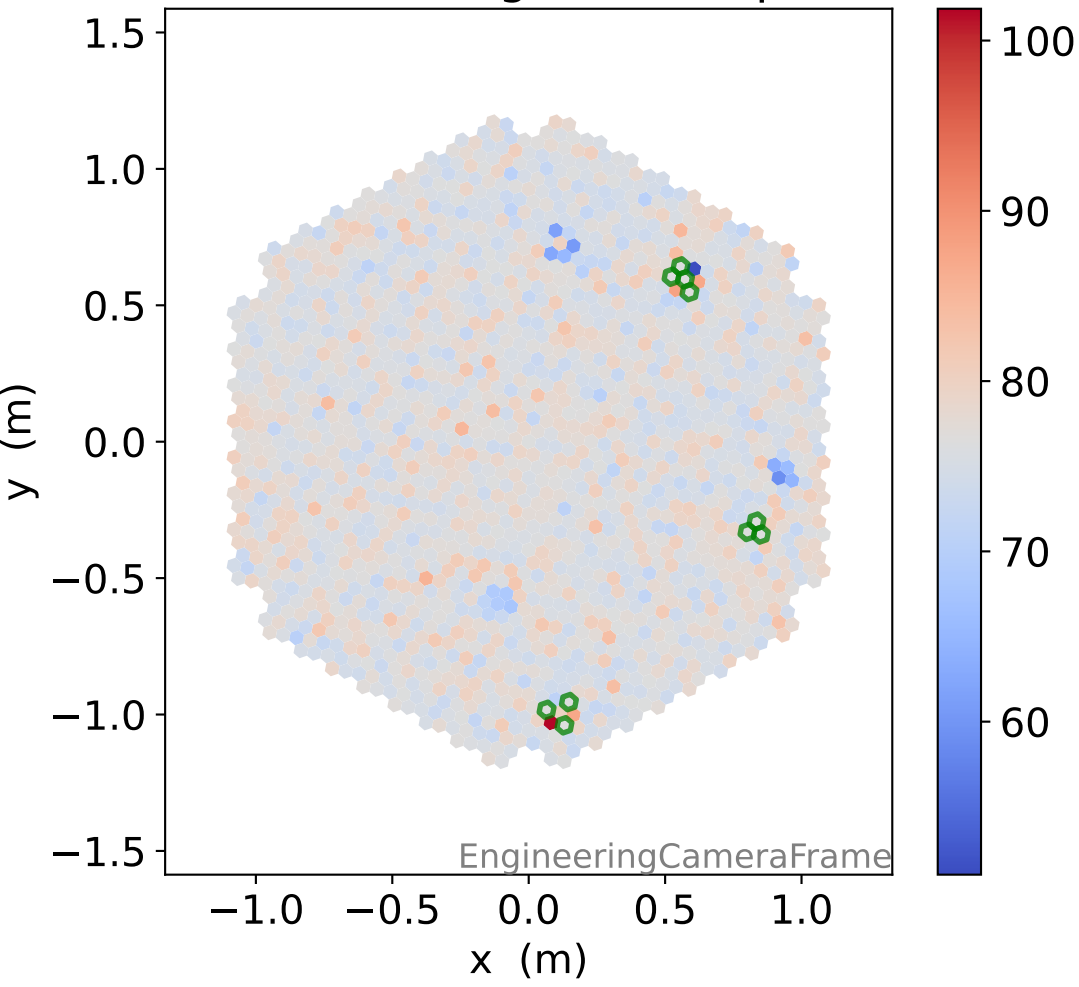

Run 6112

Run 6112

Run 6112 channel: HG

FF sample of 10000 events

pedestal sample of 10000 events

flat-fielded gain [ADC/pe]

Run 6112 channel: LG

FF sample of 10000 events

pedestal sample of 10000 events

flat-fielded gain [ADC/pe]