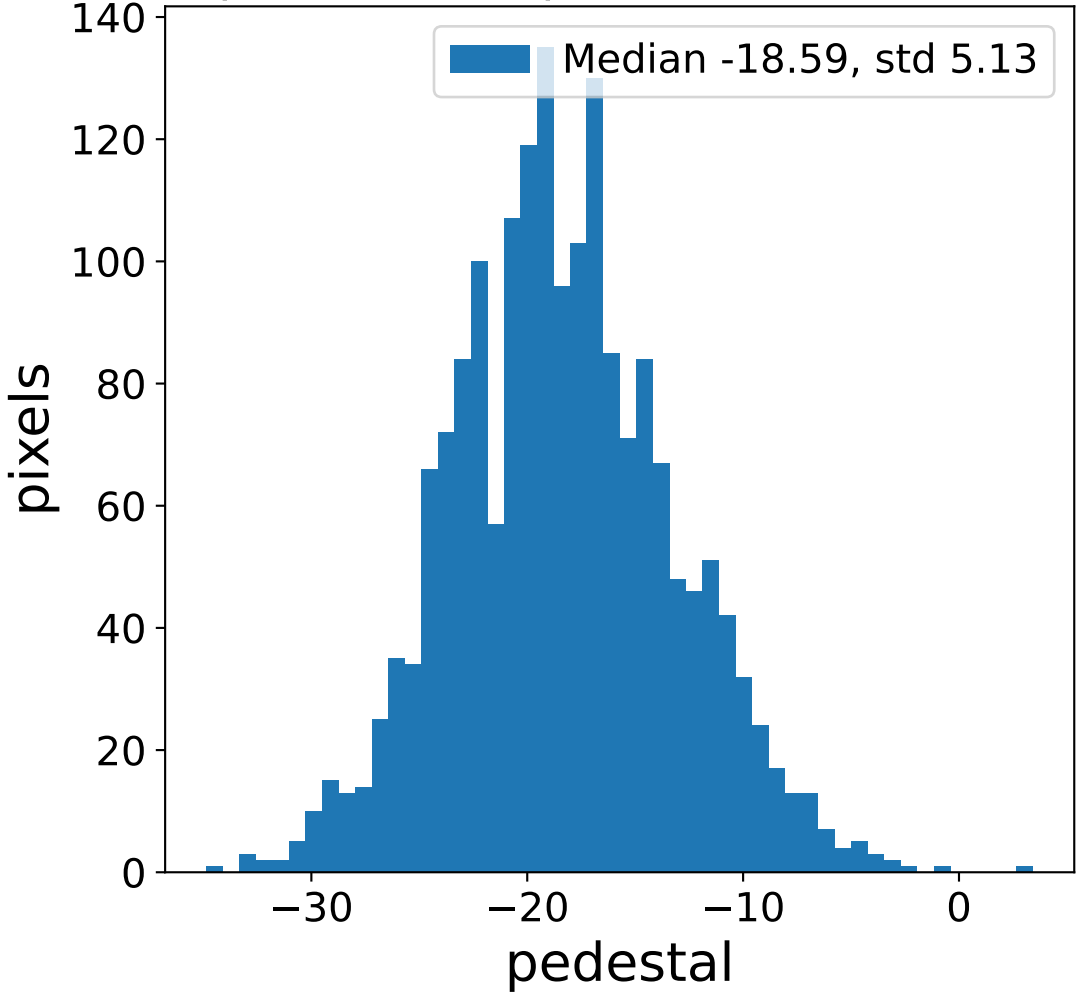

Run 6112

Run 6112

Run 6112 channel: HG

FF sample of 10000 events

pedestal sample of 10000 events

flat-fielded gain [ADC/pe]

Run 6112 channel: LG

FF sample of 10000 events

pedestal sample of 10000 events

flat-fielded gain [ADC/pe]