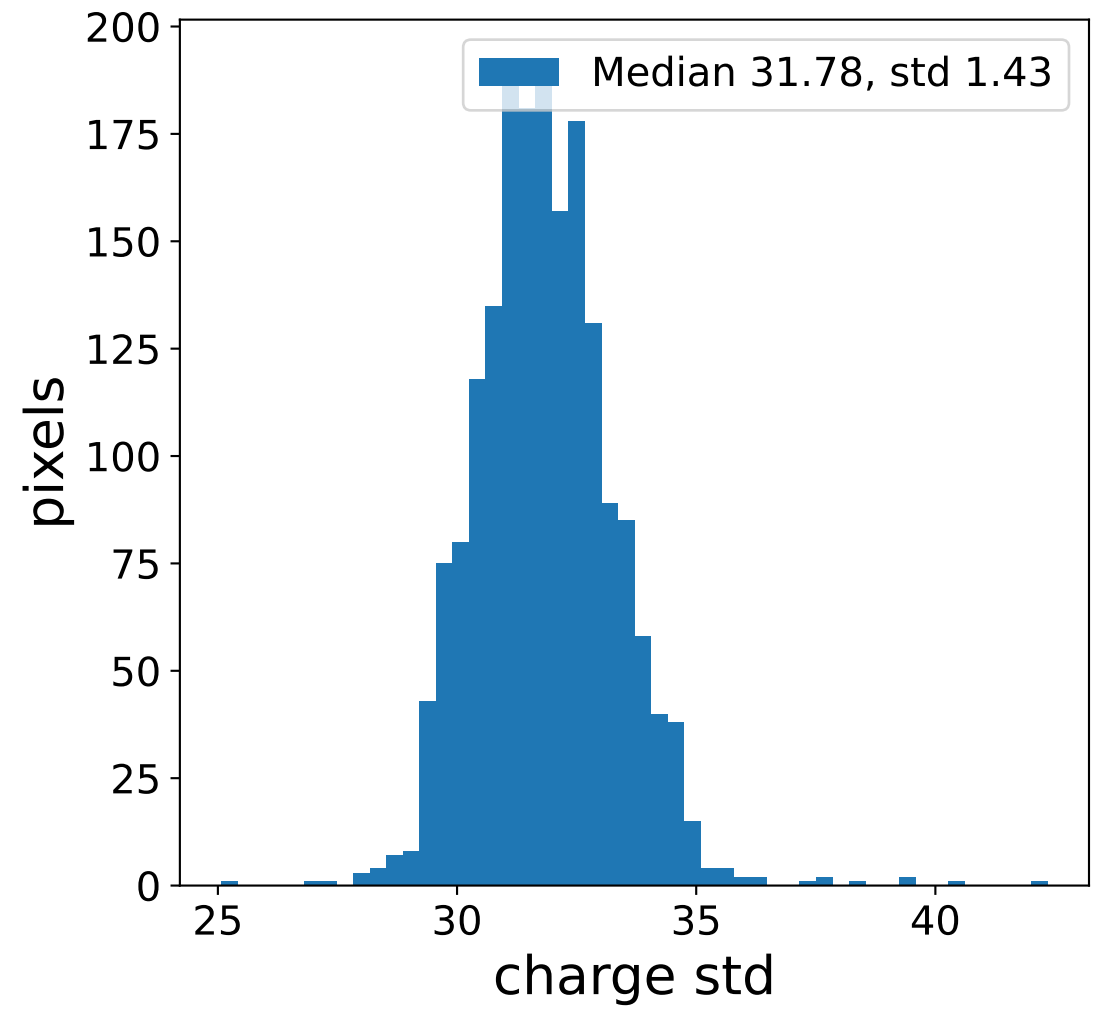

Run 6112

Run 6112

Run 6112 channel: HG

FF sample of 10000 events

pedestal sample of 10000 events

flat-fielded gain [ADC/pe]

Run 6112 channel: LG

FF sample of 10000 events

pedestal sample of 10000 events

flat-fielded gain [ADC/pe]