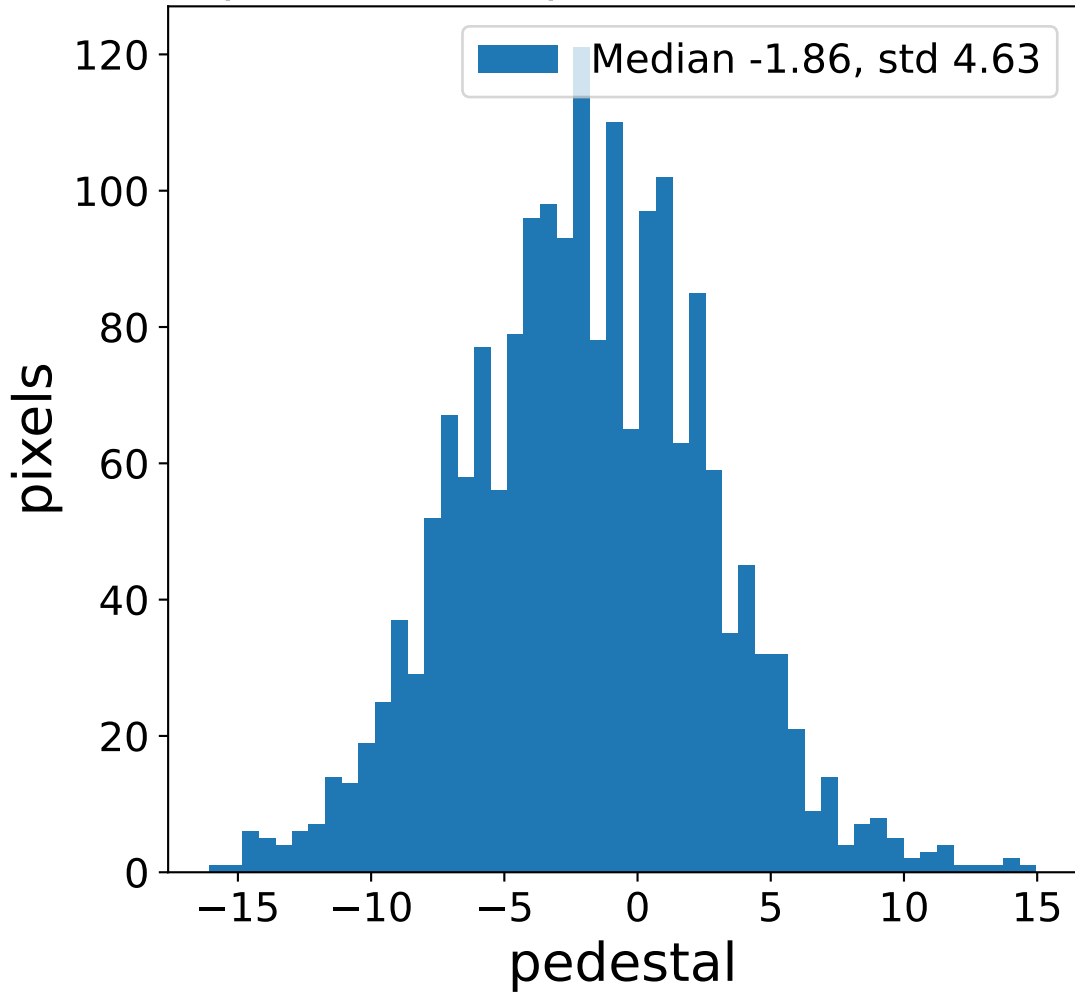

Run 6112

Run 6112

Run 6112 channel: HG

FF sample of 10000 events

pedestal sample of 10000 events

flat-fielded gain [ADC/pe]

Run 6112 channel: LG

FF sample of 10000 events

pedestal sample of 10000 events

flat-fielded gain [ADC/pe]