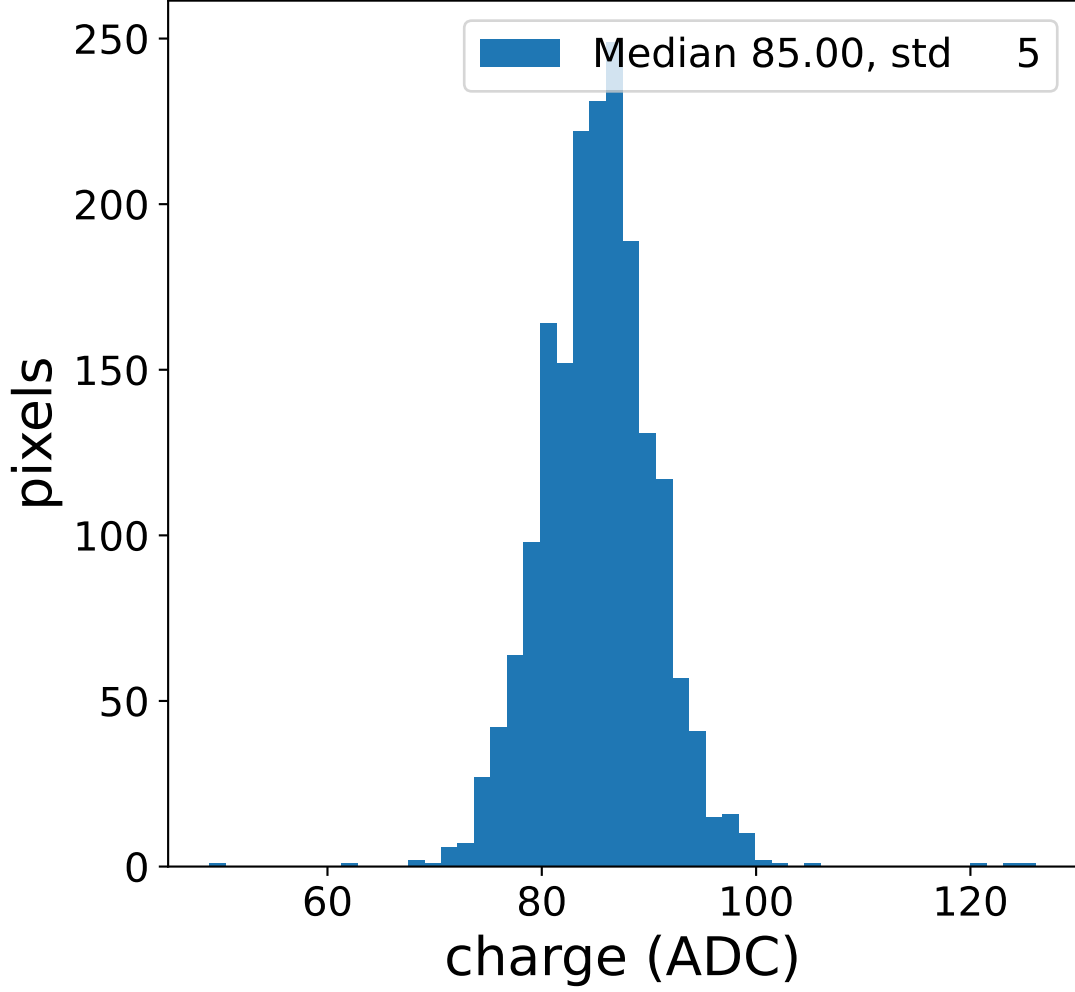

Run 6112

Run 6112

Run 6112 channel: HG

FF sample of 10000 events

pedestal sample of 10000 events

flat-fielded gain [ADC/pe]

Run 6112 channel: LG

FF sample of 10000 events

pedestal sample of 10000 events

flat-fielded gain [ADC/pe]