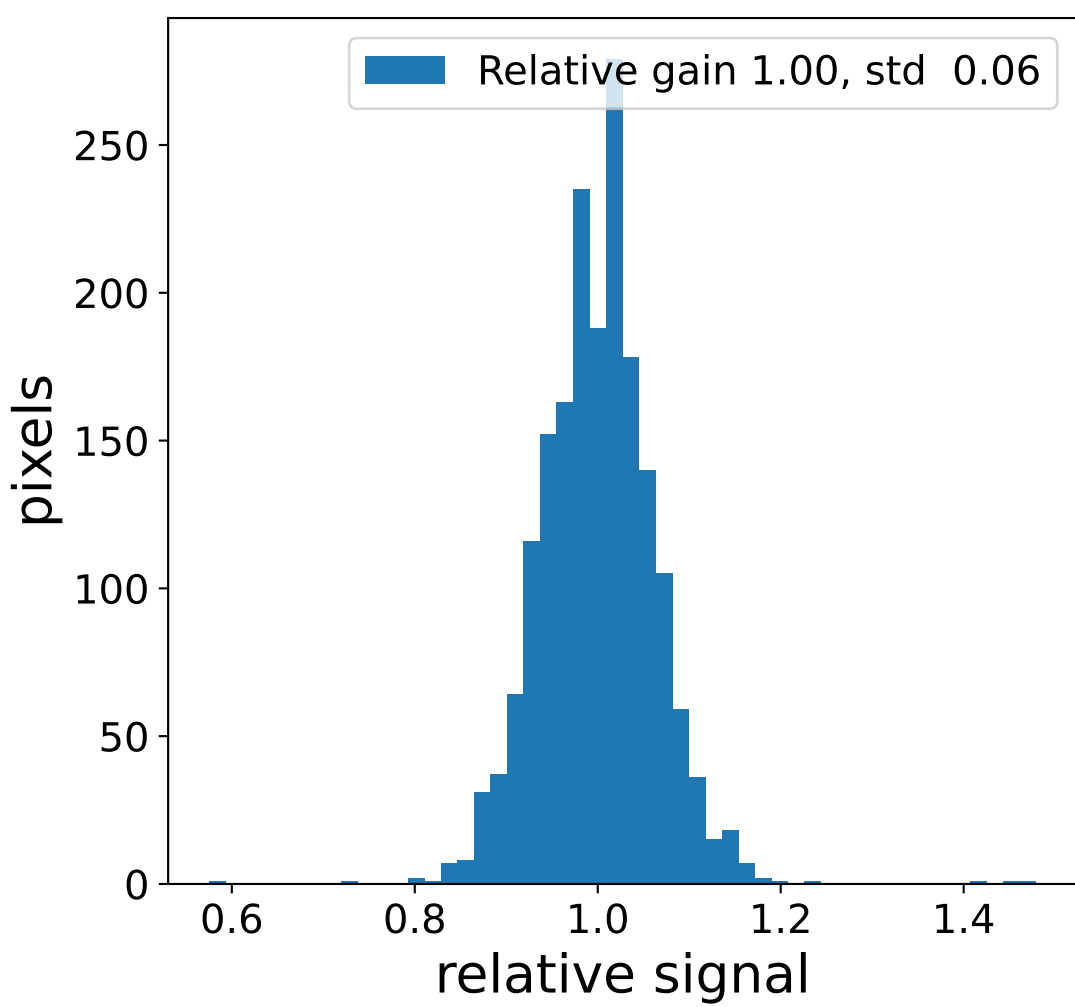

Run 6112

Run 6112

Run 6112 channel: HG

FF sample of 10000 events

pedestal sample of 10000 events

flat-fielded gain [ADC/pe]

Run 6112 channel: LG

FF sample of 10000 events

pedestal sample of 10000 events

flat-fielded gain [ADC/pe]