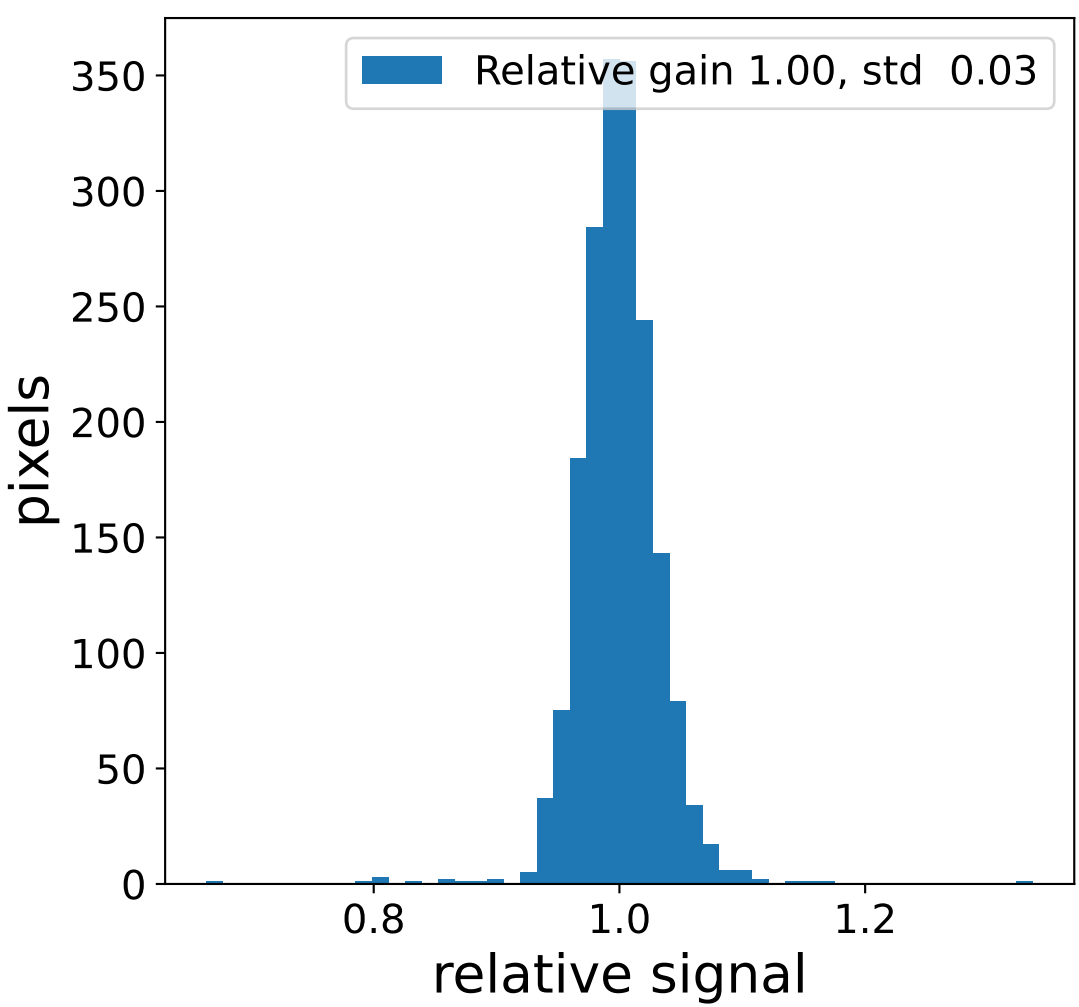

Run 6112

Run 6112

Run 6112 channel: HG

FF sample of 10000 events

pedestal sample of 10000 events

flat-fielded gain [ADC/pe]

Run 6112 channel: LG

FF sample of 10000 events

pedestal sample of 10000 events

flat-fielded gain [ADC/pe]