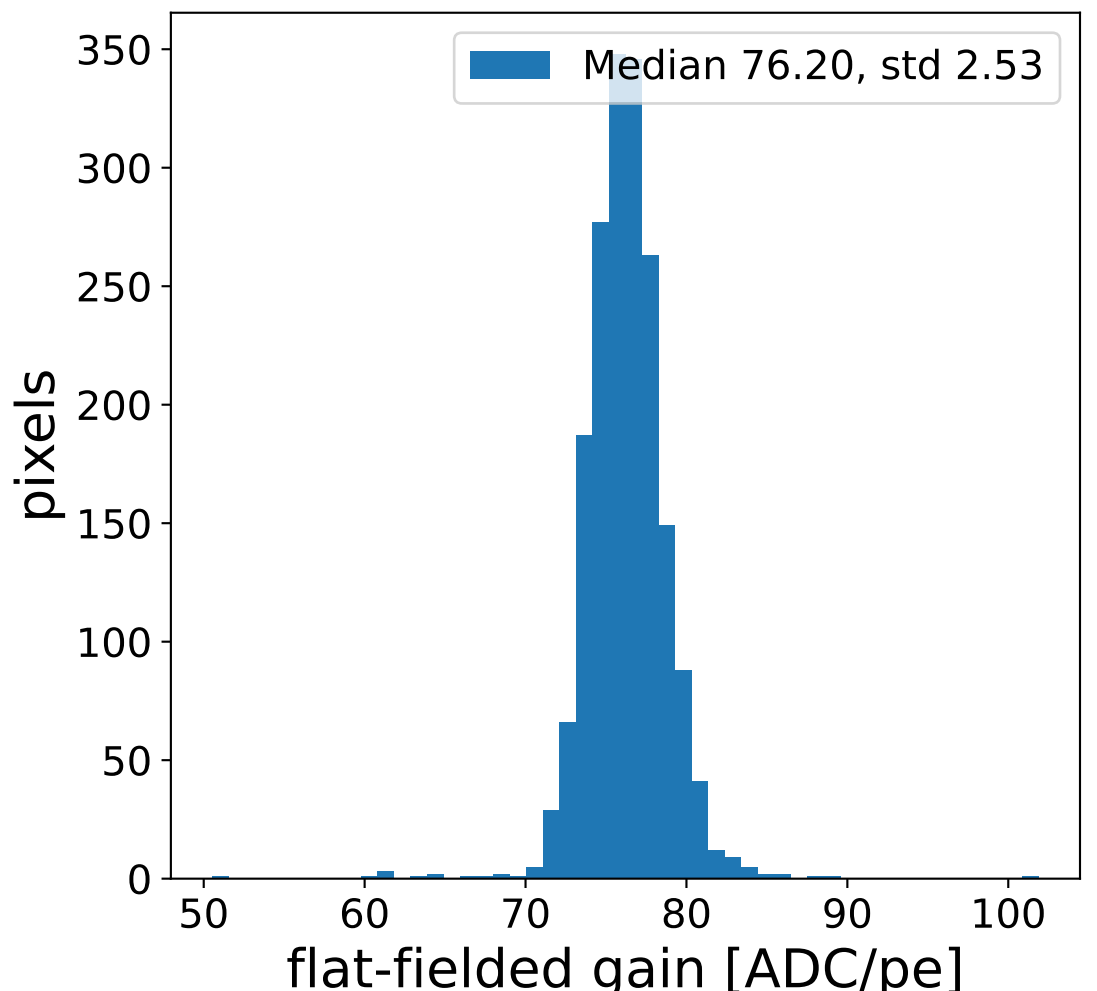

Run 6112

Run 6112

Run 6112 channel: HG

FF sample of 10000 events

pedestal sample of 10000 events

flat-fielded gain [ADC/pe]

Run 6112 channel: LG

FF sample of 10000 events

pedestal sample of 10000 events

flat-fielded gain [ADC/pe]