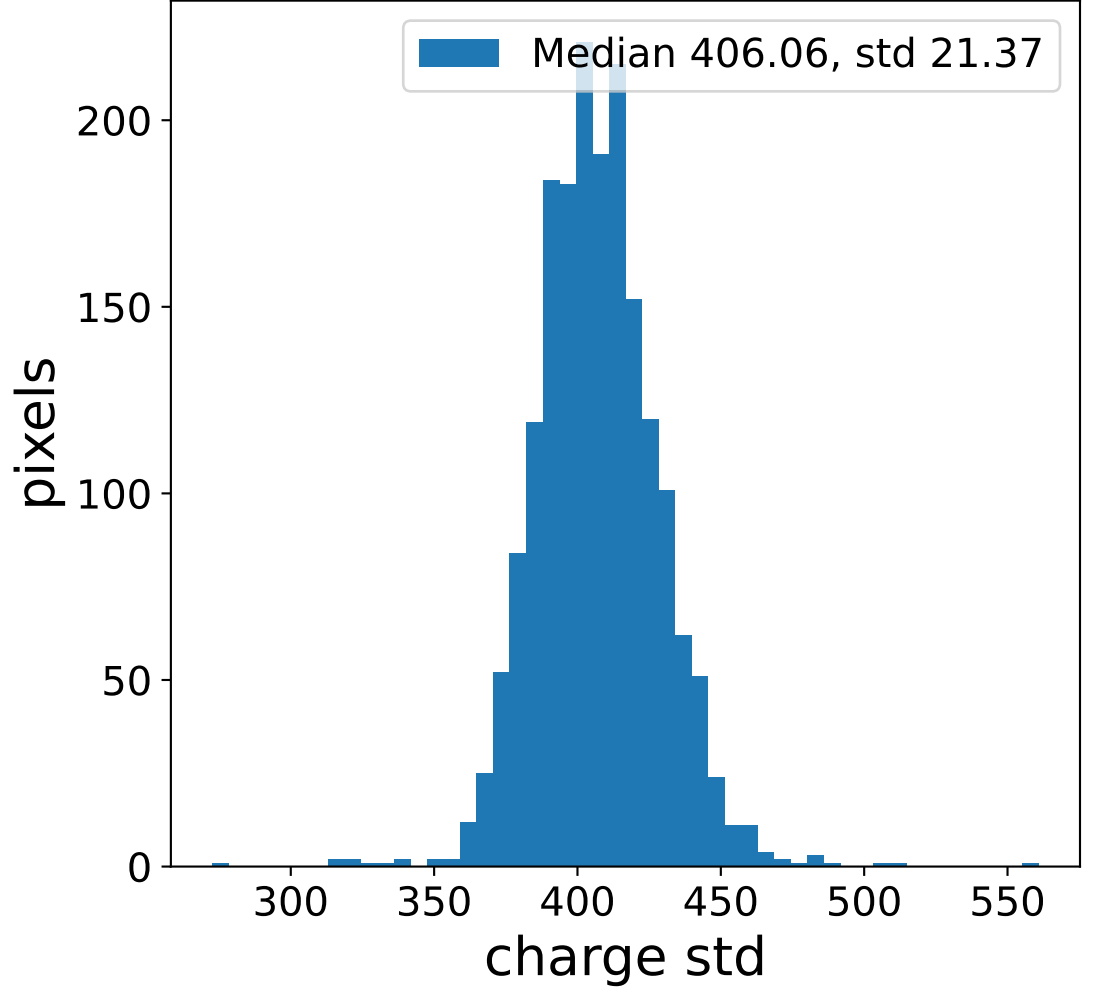

Run 6112

Run 6112

Run 6112 channel: HG

FF sample of 10000 events

pedestal sample of 10000 events

flat-fielded gain [ADC/pe]

Run 6112 channel: LG

FF sample of 10000 events

pedestal sample of 10000 events

flat-fielded gain [ADC/pe]