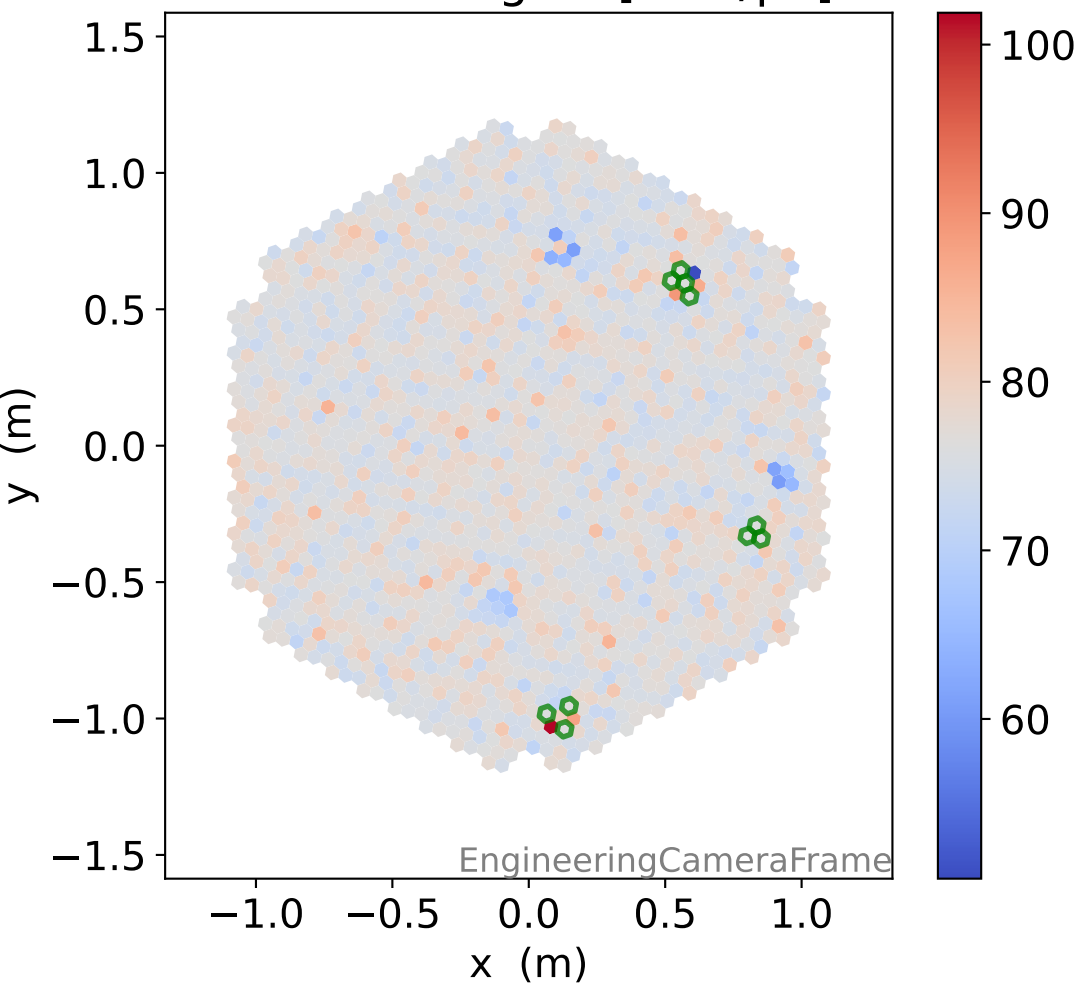

Run 6112

Run 6112

Run 6112 channel: HG

FF sample of 10000 events

pedestal sample of 10000 events

flat-fielded gain [ADC/pe]

Run 6112 channel: LG

FF sample of 10000 events

pedestal sample of 10000 events

flat-fielded gain [ADC/pe]