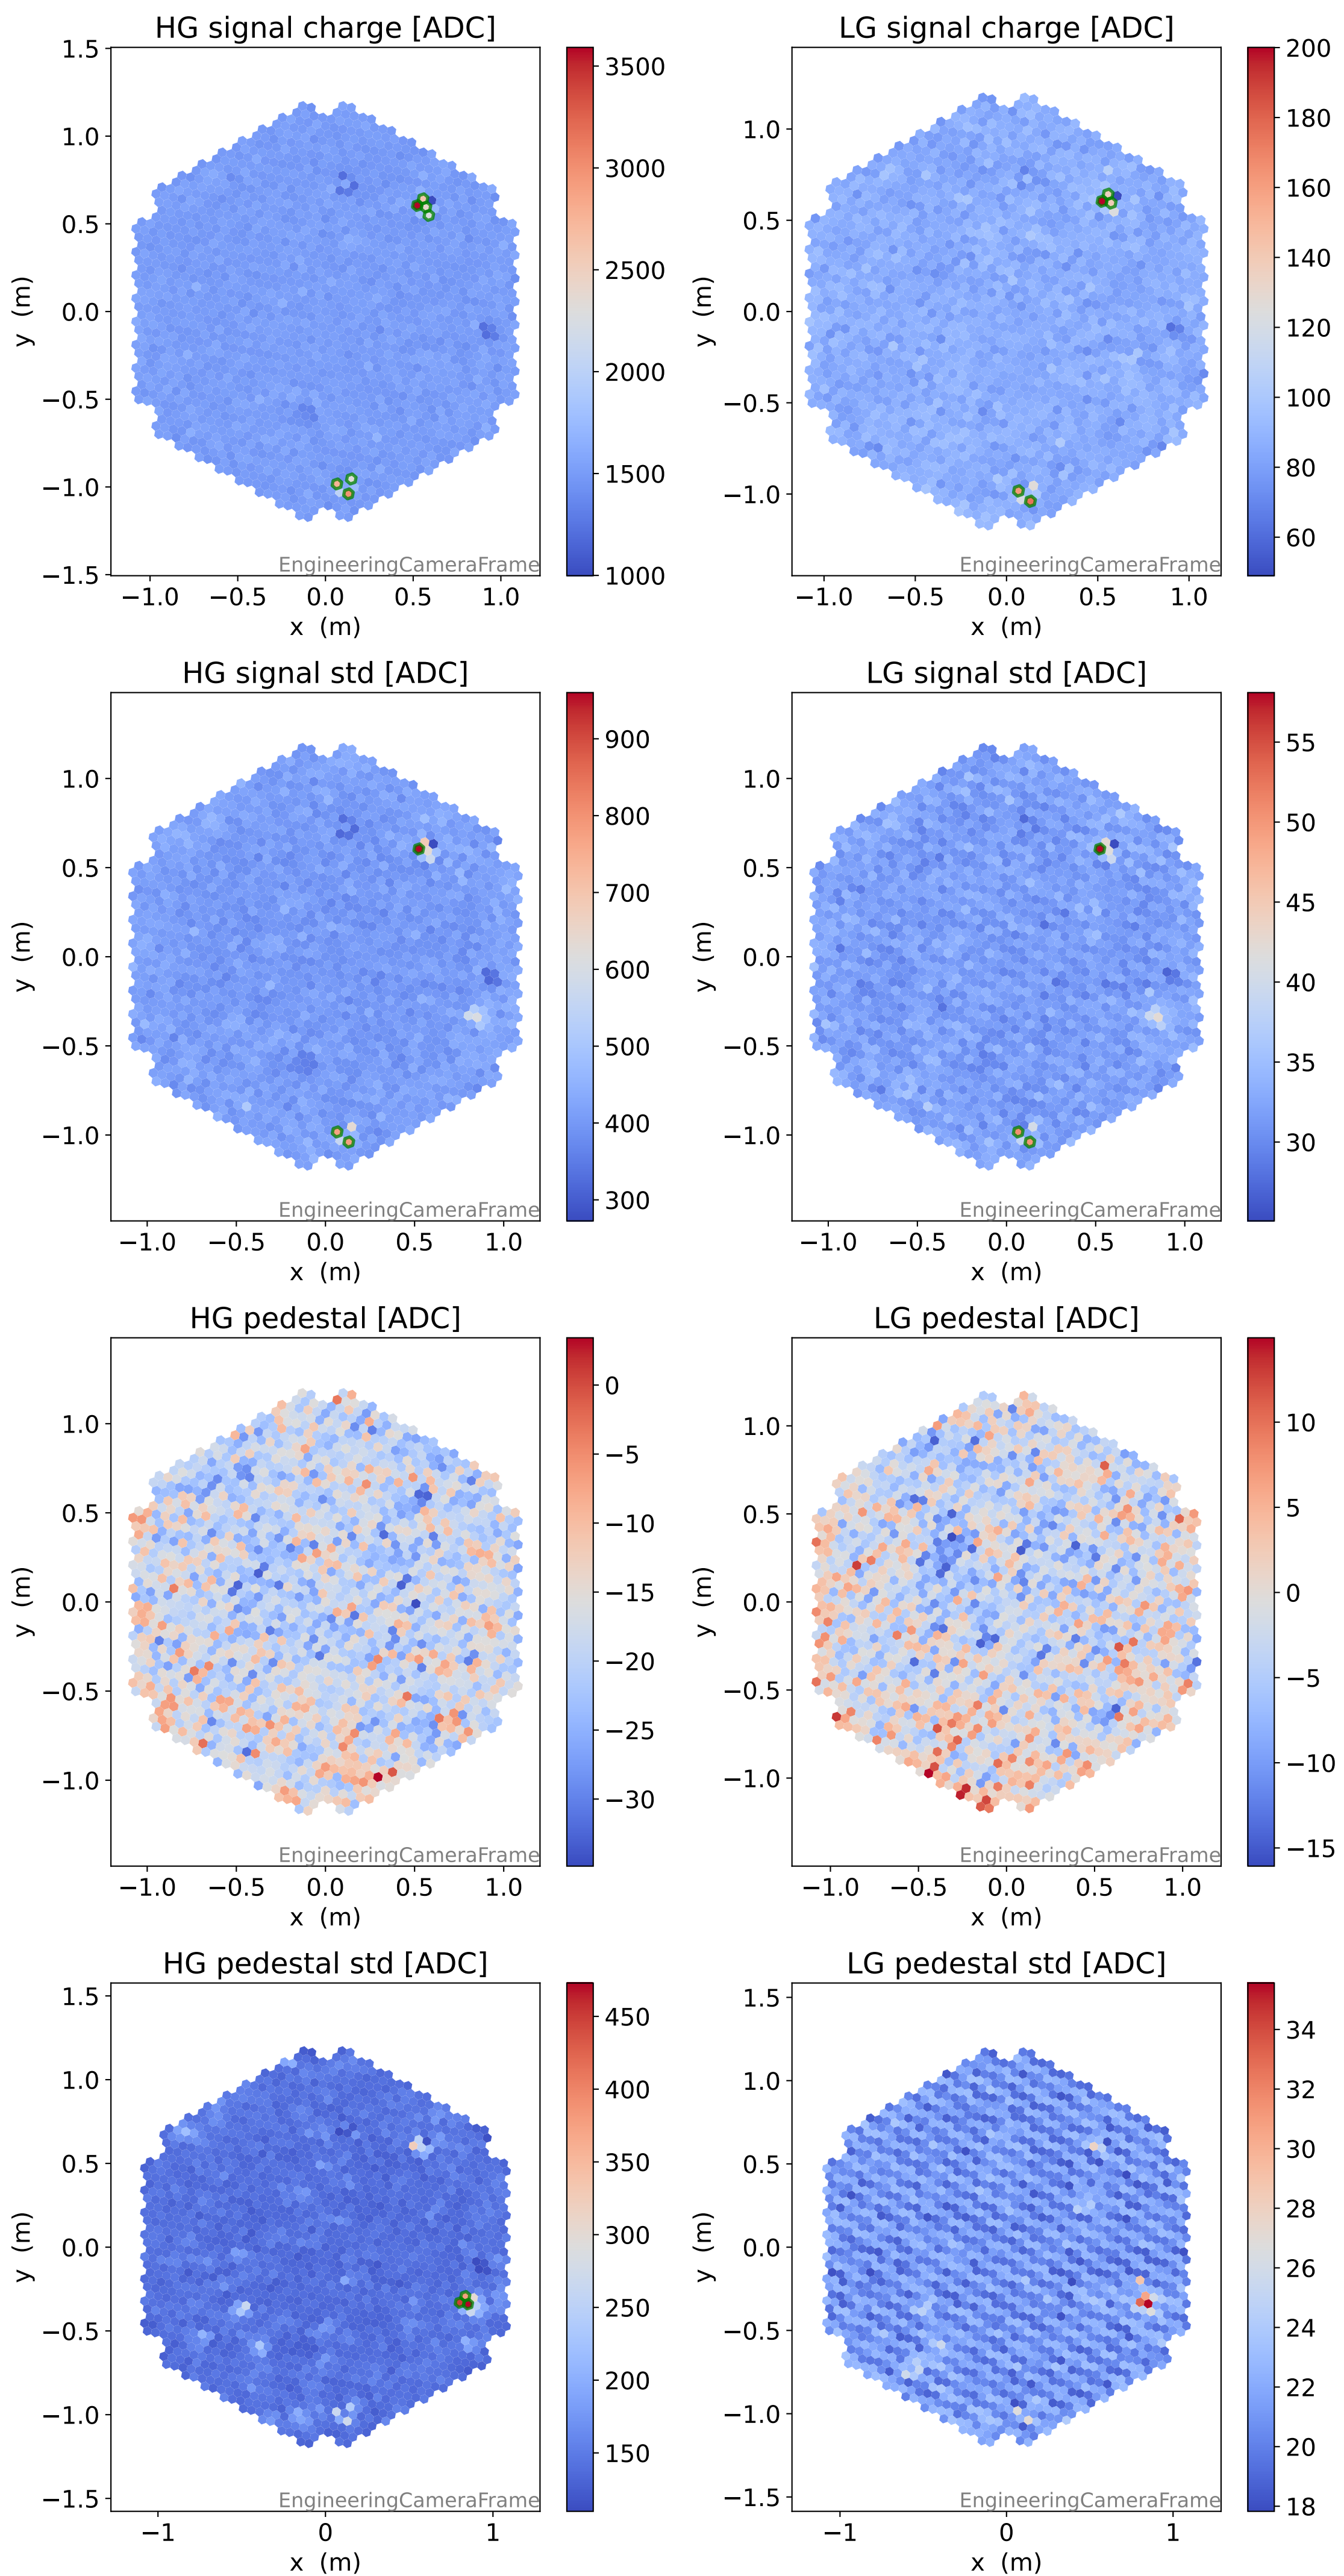

Run 6112

Run 6112

Run 6112 channel: HG

FF sample of 10000 events

pedestal sample of 10000 events

flat-fielded gain [ADC/pe]

Run 6112 channel: LG

FF sample of 10000 events

pedestal sample of 10000 events

flat-fielded gain [ADC/pe]