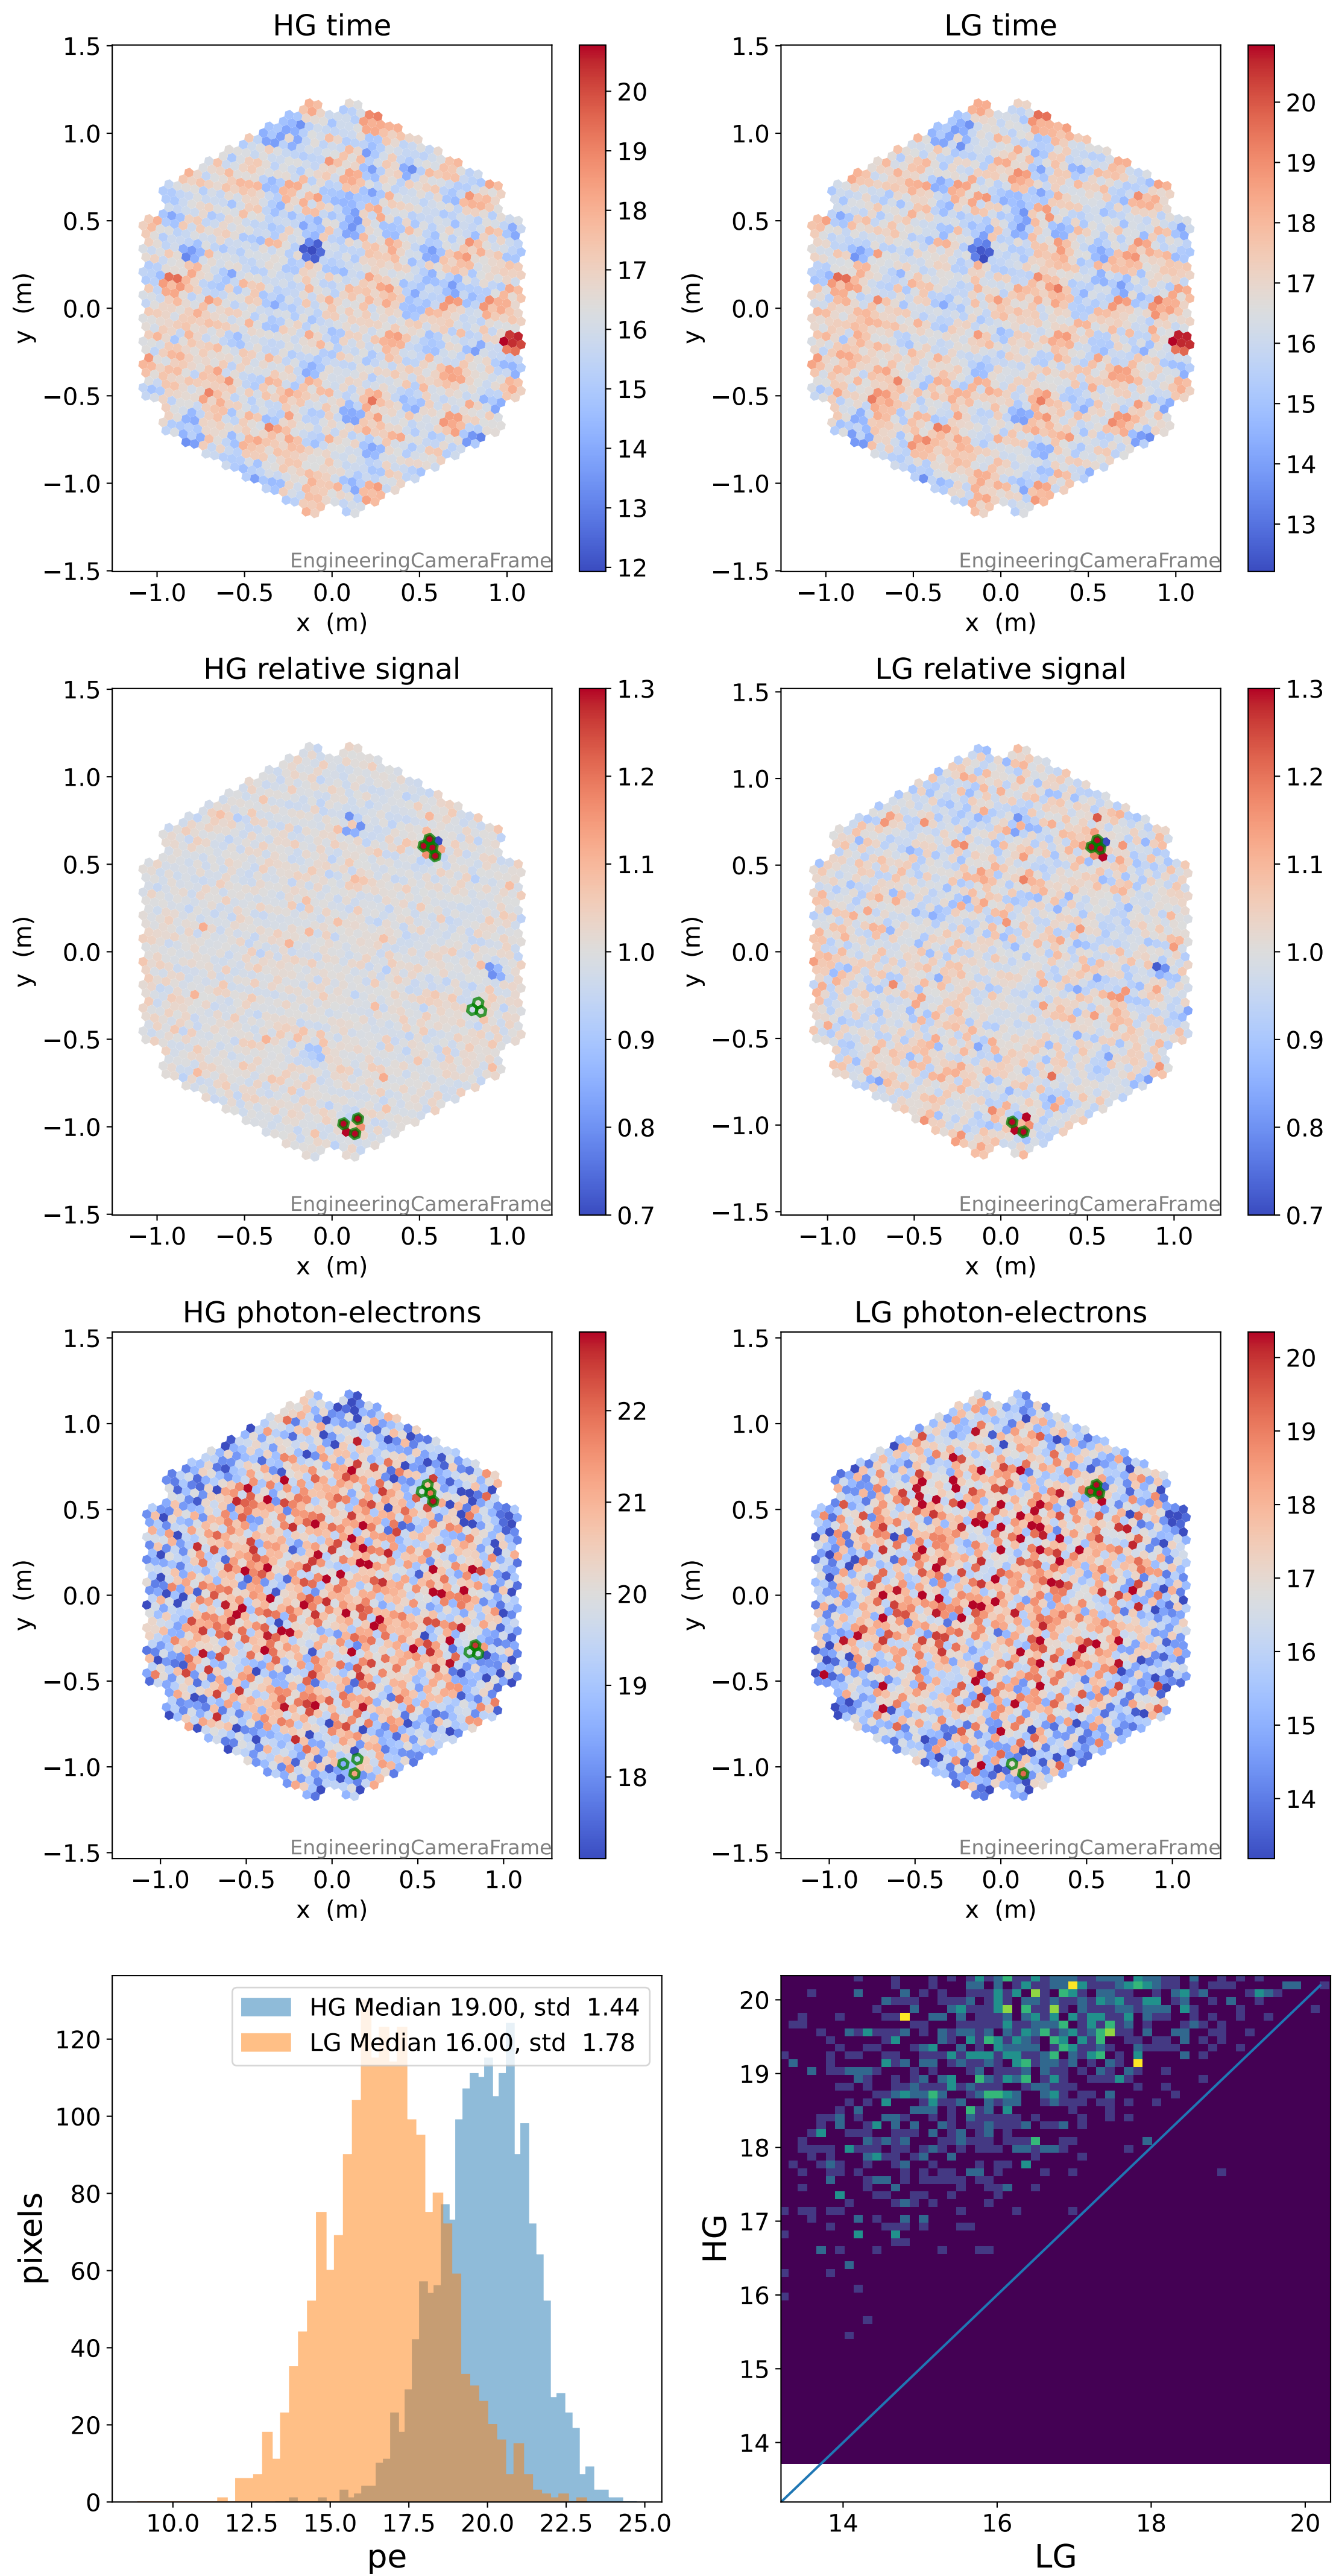

Run 6112

Run 6112

Run 6112 channel: HG

FF sample of 10000 events

pedestal sample of 10000 events

flat-fielded gain [ADC/pe]

Run 6112 channel: LG

FF sample of 10000 events

pedestal sample of 10000 events

flat-fielded gain [ADC/pe]