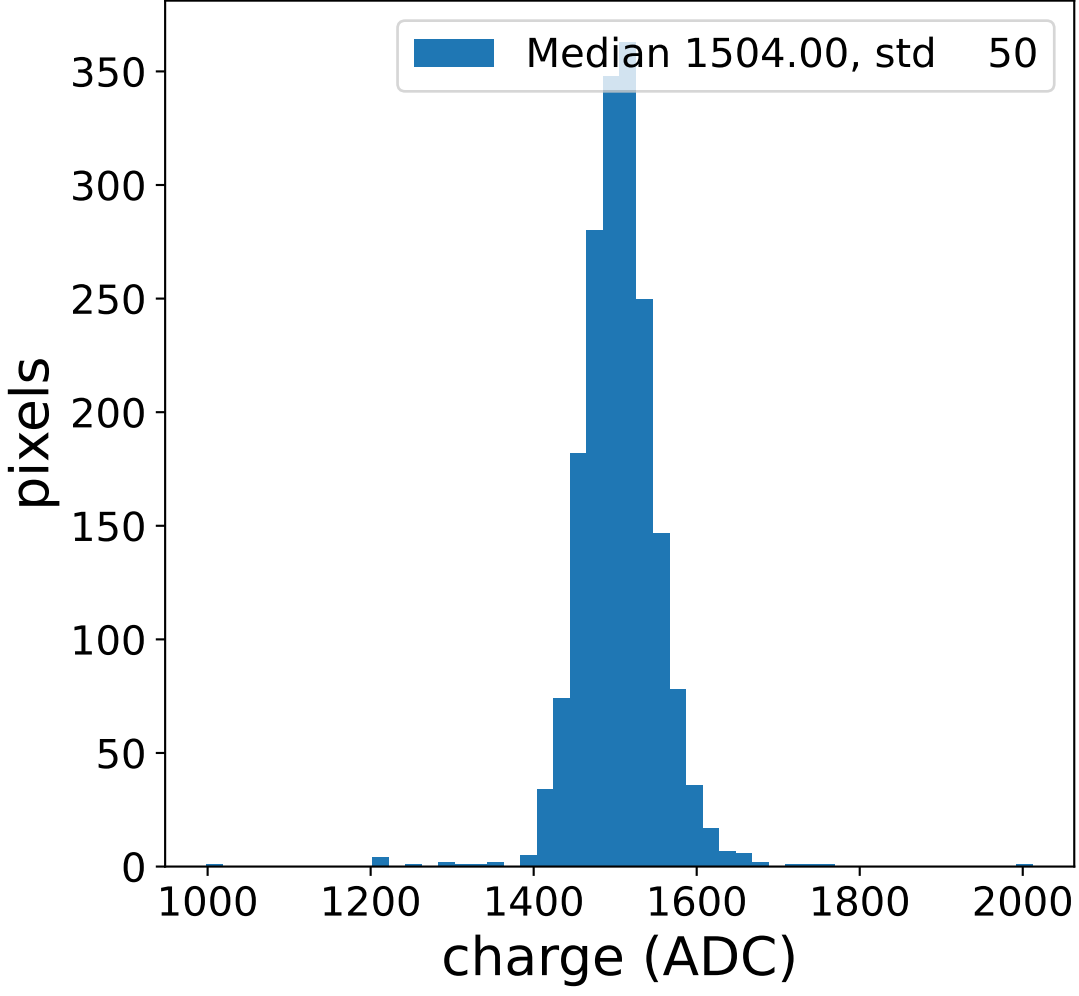

Run 6112

Run 6112

Run 6112 channel: HG

FF sample of 10000 events

pedestal sample of 10000 events

flat-fielded gain [ADC/pe]

Run 6112 channel: LG

FF sample of 10000 events

pedestal sample of 10000 events

flat-fielded gain [ADC/pe]