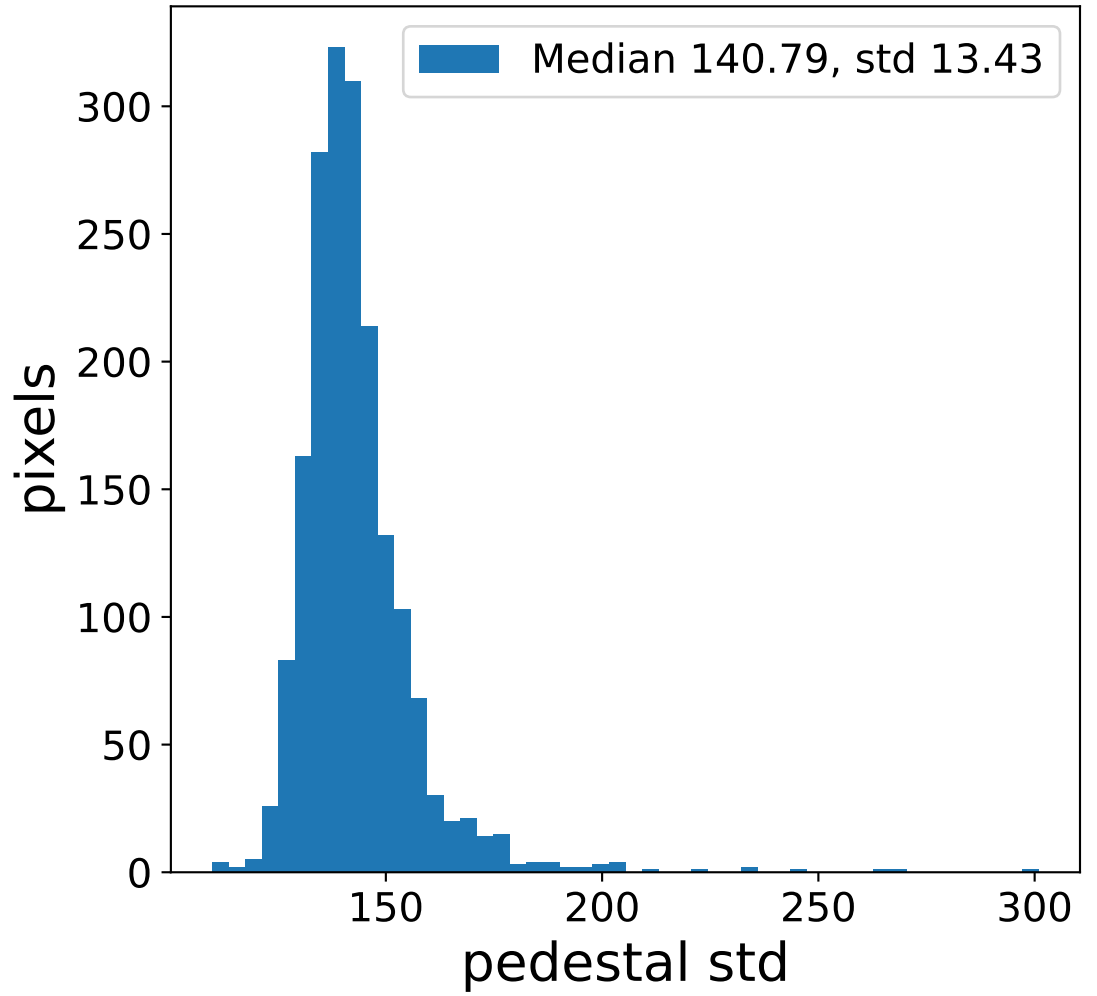

Run 6112

Run 6112

Run 6112 channel: HG

FF sample of 10000 events

pedestal sample of 10000 events

flat-fielded gain [ADC/pe]

Run 6112 channel: LG

FF sample of 10000 events

pedestal sample of 10000 events

flat-fielded gain [ADC/pe]