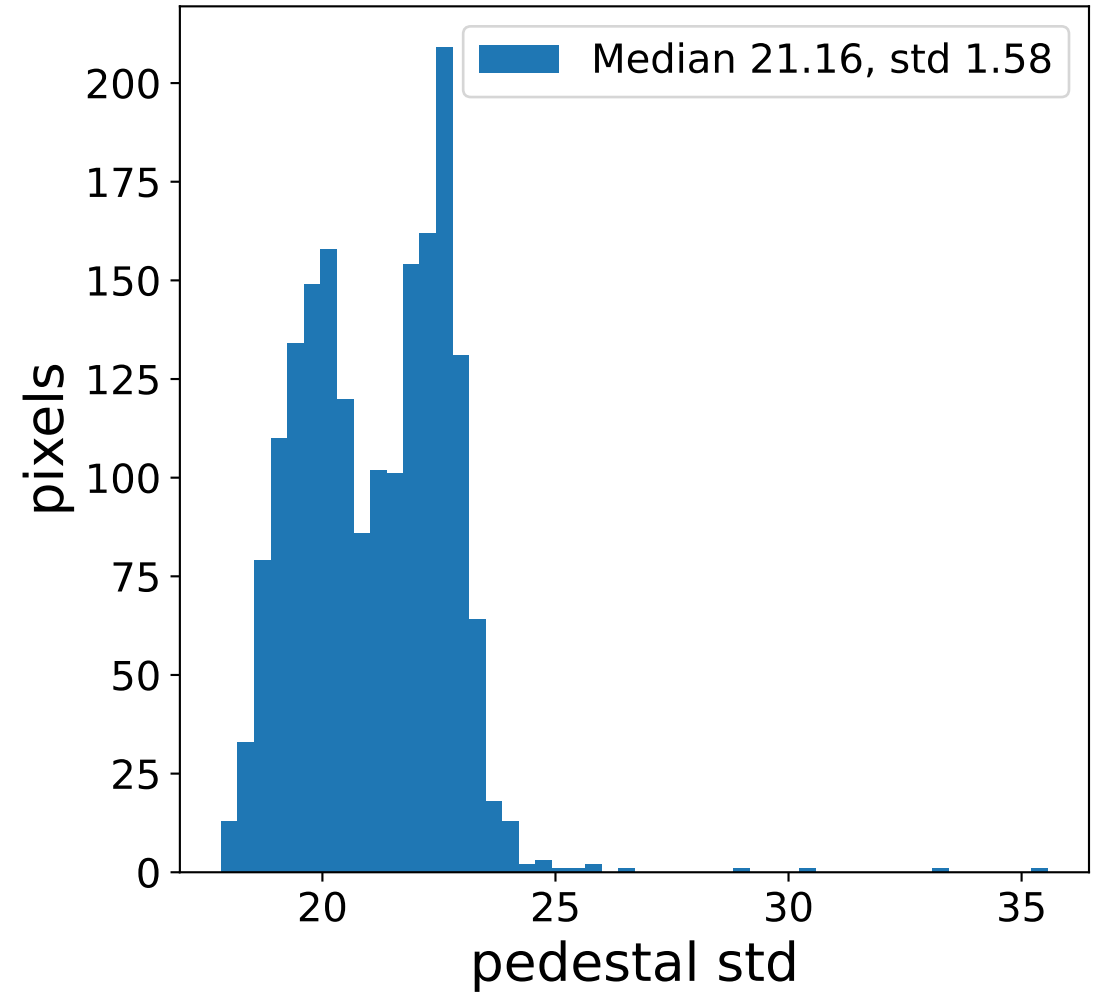

Run 6112

Run 6112

Run 6112 channel: HG

FF sample of 10000 events

pedestal sample of 10000 events

flat-fielded gain [ADC/pe]

Run 6112 channel: LG

FF sample of 10000 events

pedestal sample of 10000 events

flat-fielded gain [ADC/pe]