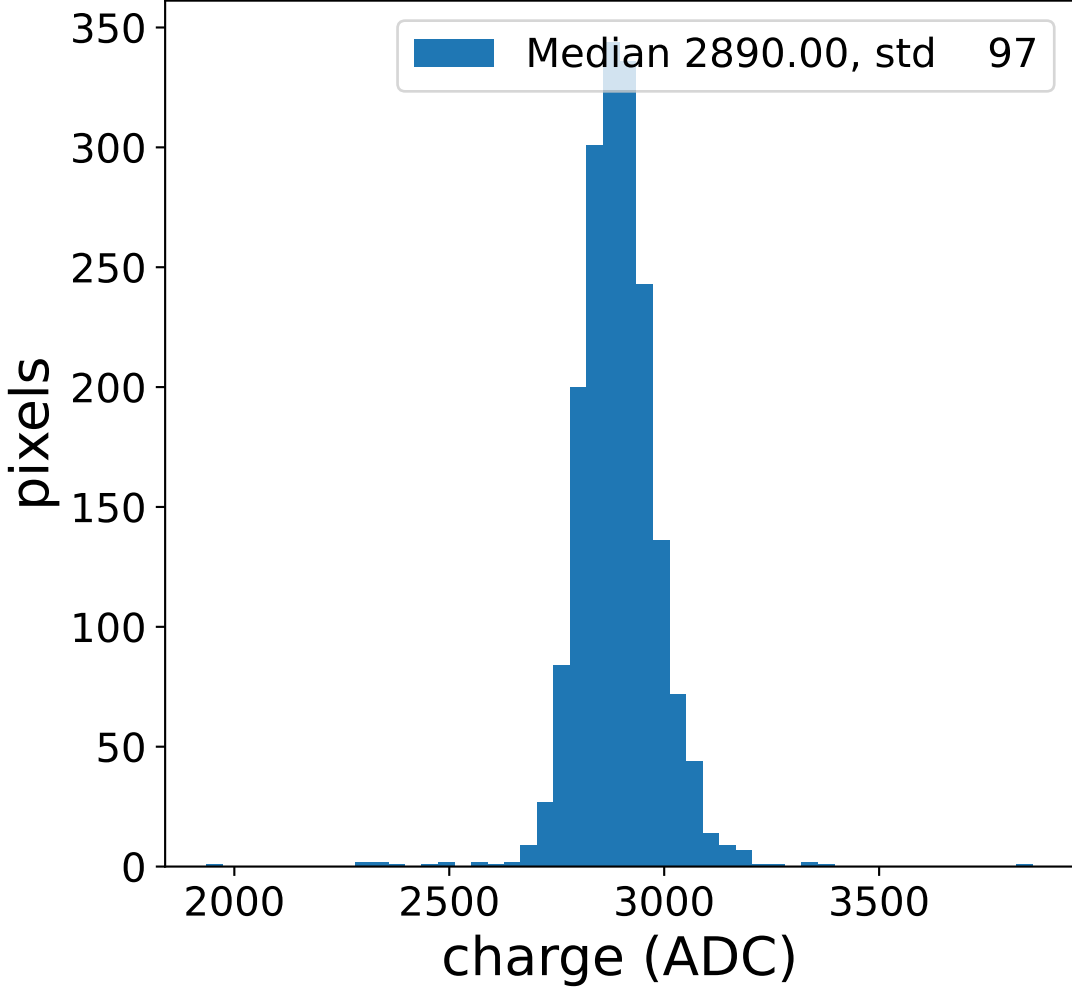

Run 6111

Run 6111

Run 6111 channel: HG

FF sample of 10000 events

pedestal sample of 10000 events

flat-fielded gain [ADC/pe]

Run 6111 channel: LG

FF sample of 10000 events

pedestal sample of 10000 events

flat-fielded gain [ADC/pe]