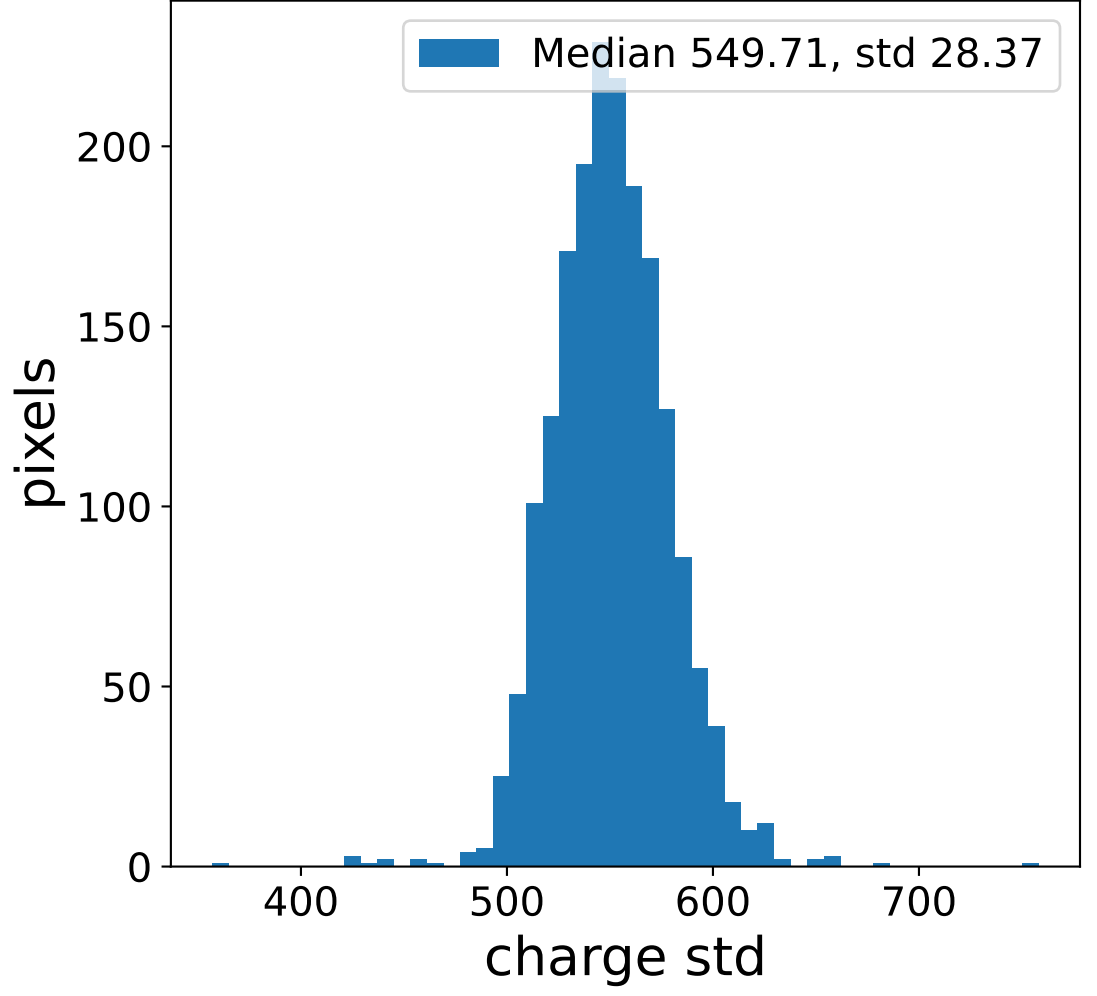

Run 6111

Run 6111

Run 6111 channel: HG

FF sample of 10000 events

pedestal sample of 10000 events

flat-fielded gain [ADC/pe]

Run 6111 channel: LG

FF sample of 10000 events

pedestal sample of 10000 events

flat-fielded gain [ADC/pe]