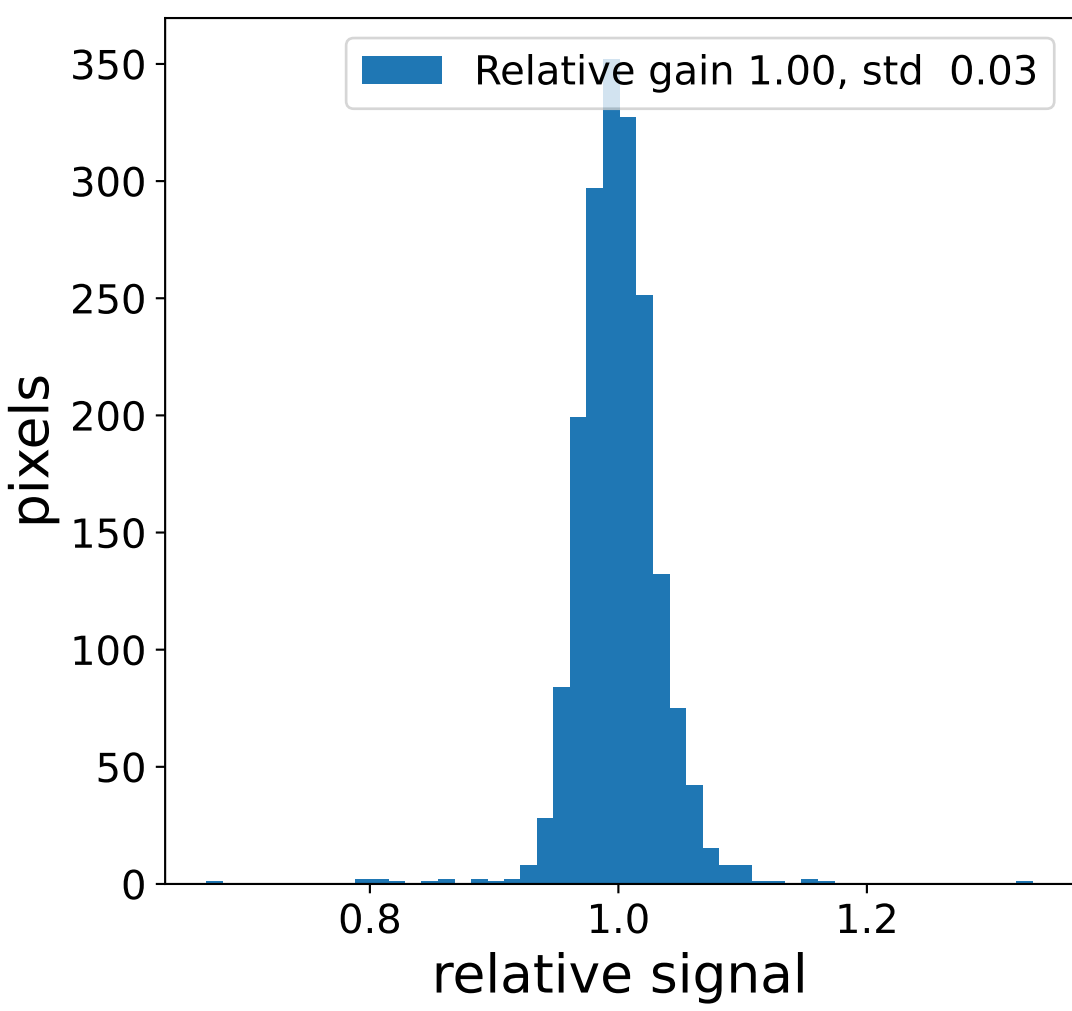

Run 6111

Run 6111

Run 6111 channel: HG

FF sample of 10000 events

pedestal sample of 10000 events

flat-fielded gain [ADC/pe]

Run 6111 channel: LG

FF sample of 10000 events

pedestal sample of 10000 events

flat-fielded gain [ADC/pe]