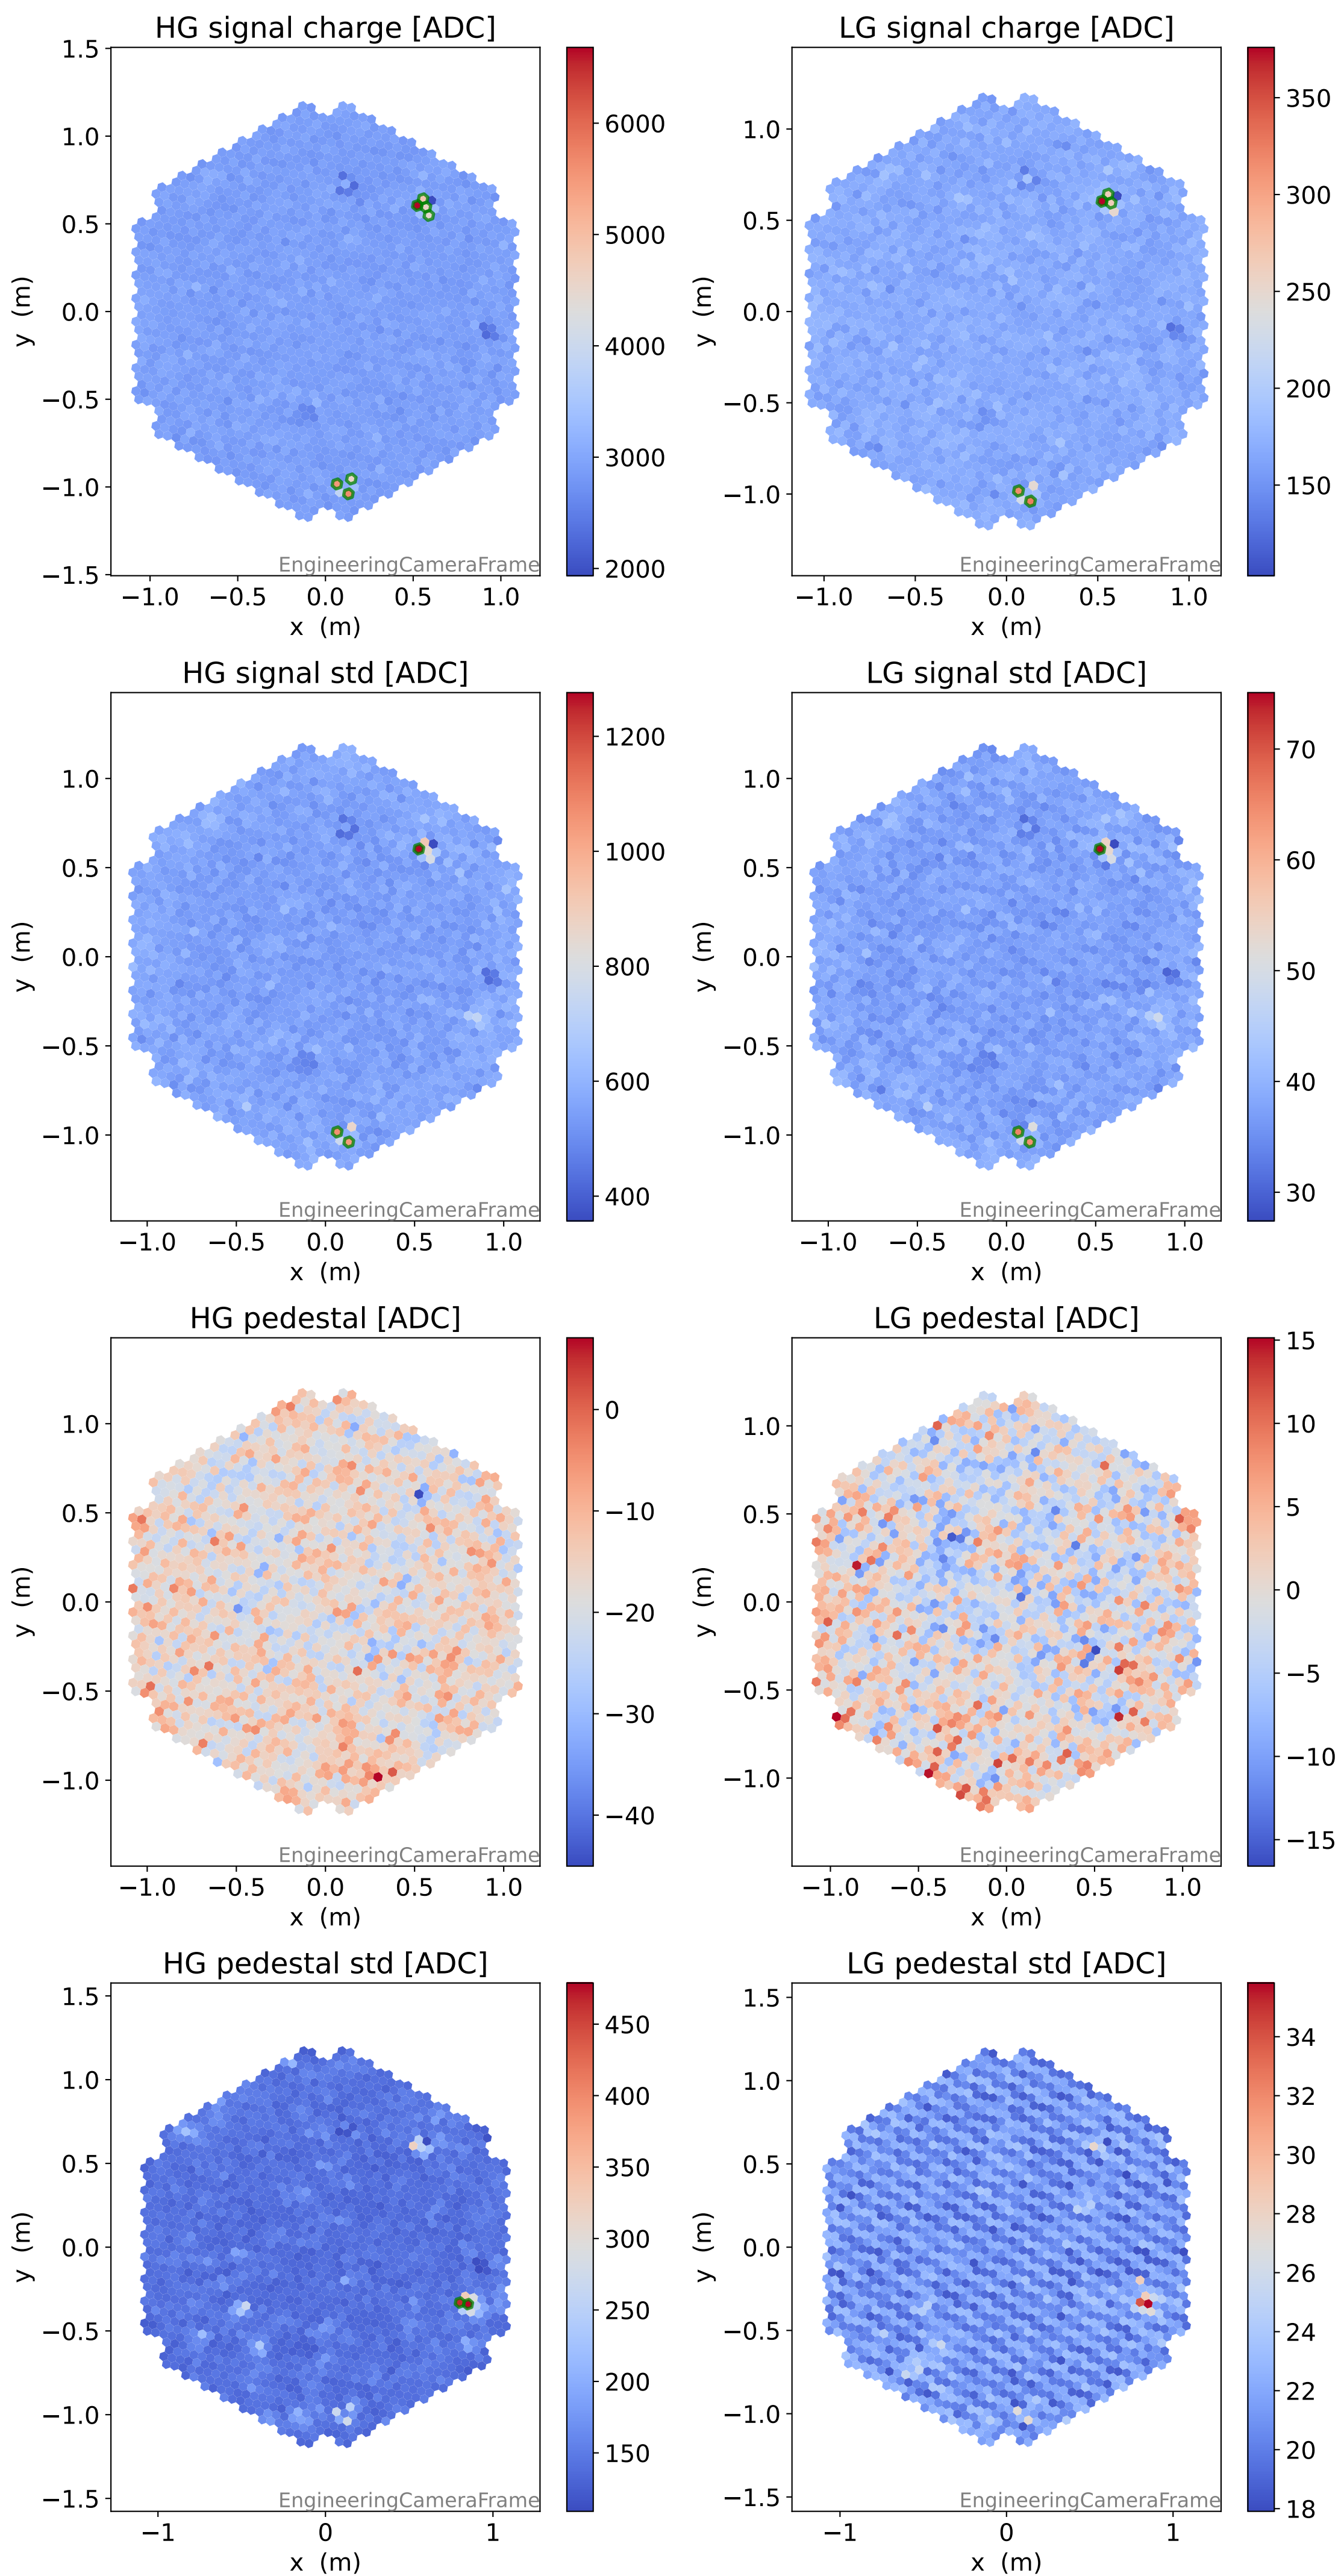

Run 6111

Run 6111

Run 6111 channel: HG

FF sample of 10000 events

pedestal sample of 10000 events

flat-fielded gain [ADC/pe]

Run 6111 channel: LG

FF sample of 10000 events

pedestal sample of 10000 events

flat-fielded gain [ADC/pe]