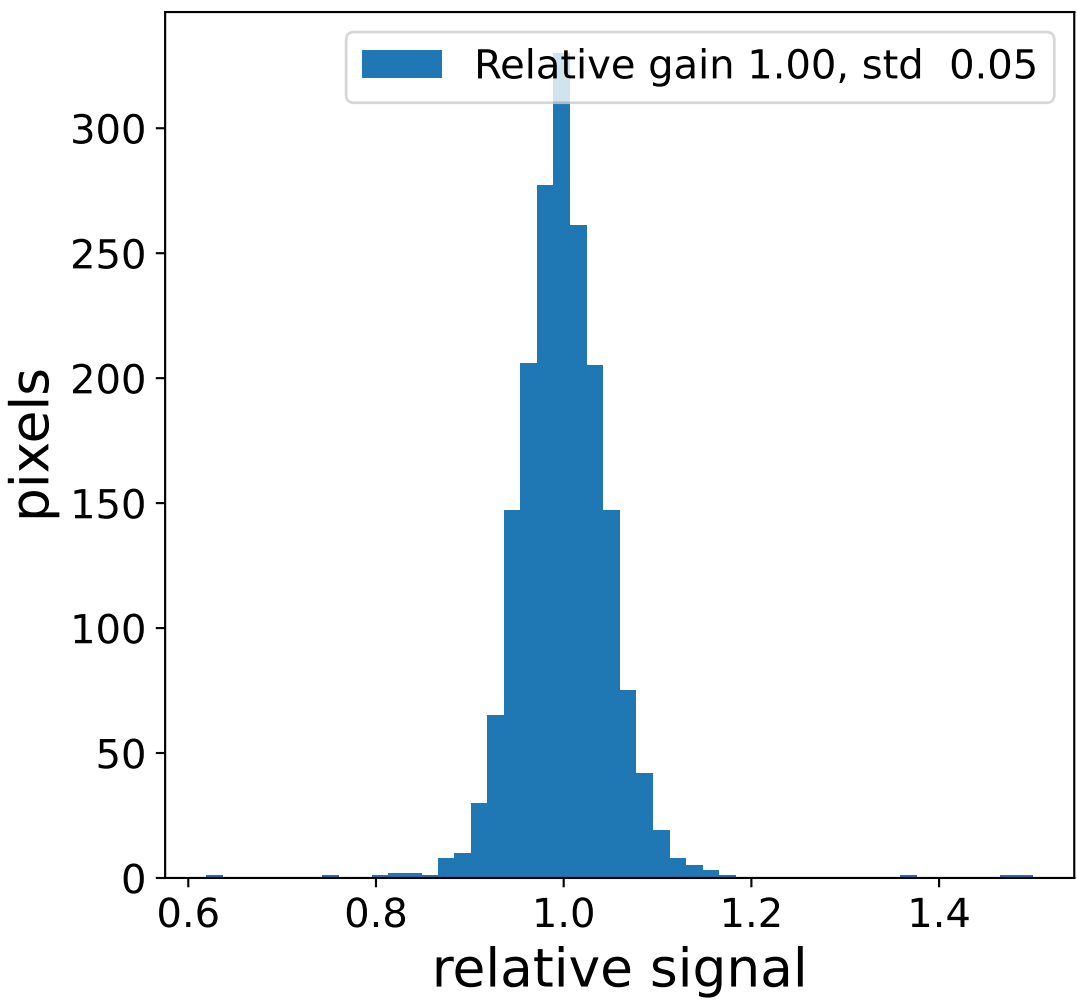

Run 6111

Run 6111

Run 6111 channel: HG

FF sample of 10000 events

pedestal sample of 10000 events

flat-fielded gain [ADC/pe]

Run 6111 channel: LG

FF sample of 10000 events

pedestal sample of 10000 events

flat-fielded gain [ADC/pe]