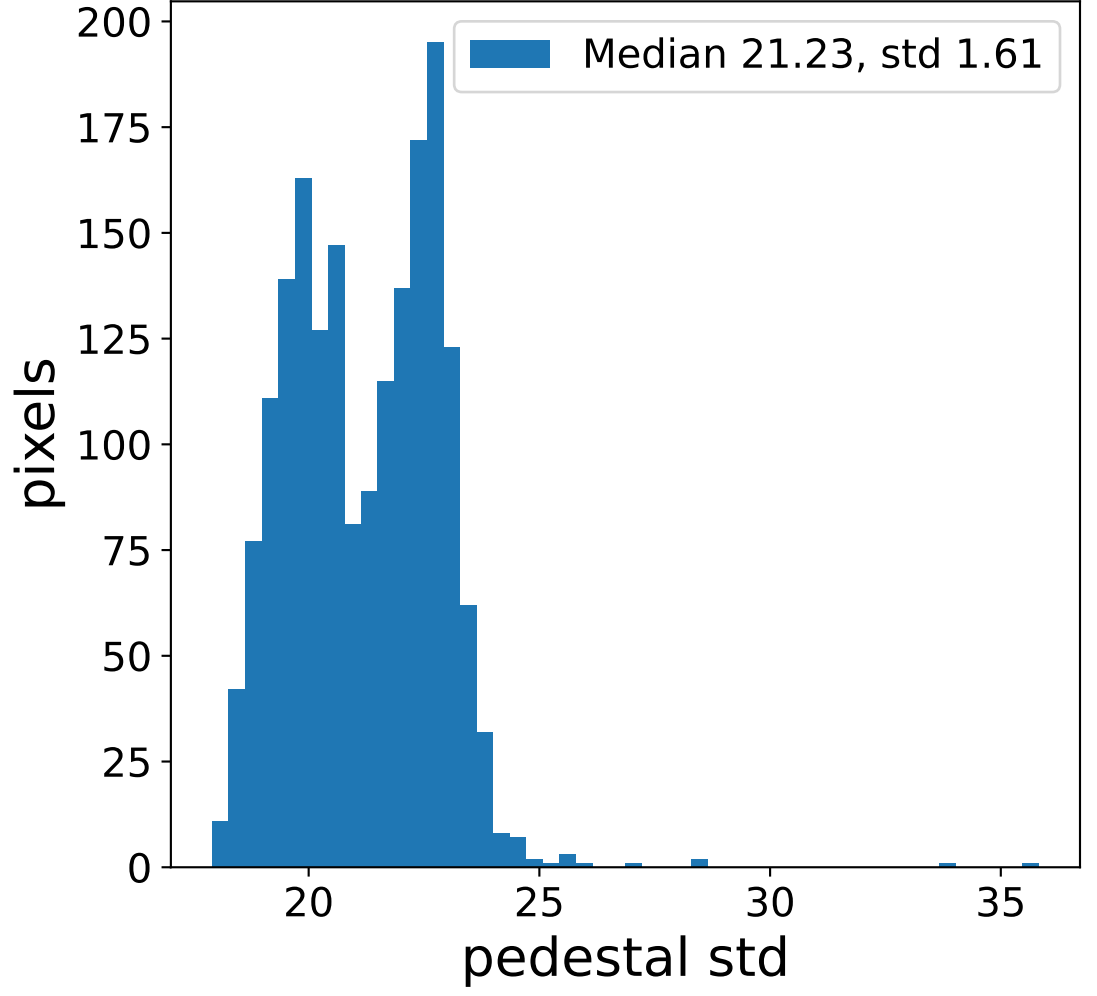

Run 6111

Run 6111

Run 6111 channel: HG

FF sample of 10000 events

pedestal sample of 10000 events

flat-fielded gain [ADC/pe]

Run 6111 channel: LG

FF sample of 10000 events

pedestal sample of 10000 events

flat-fielded gain [ADC/pe]