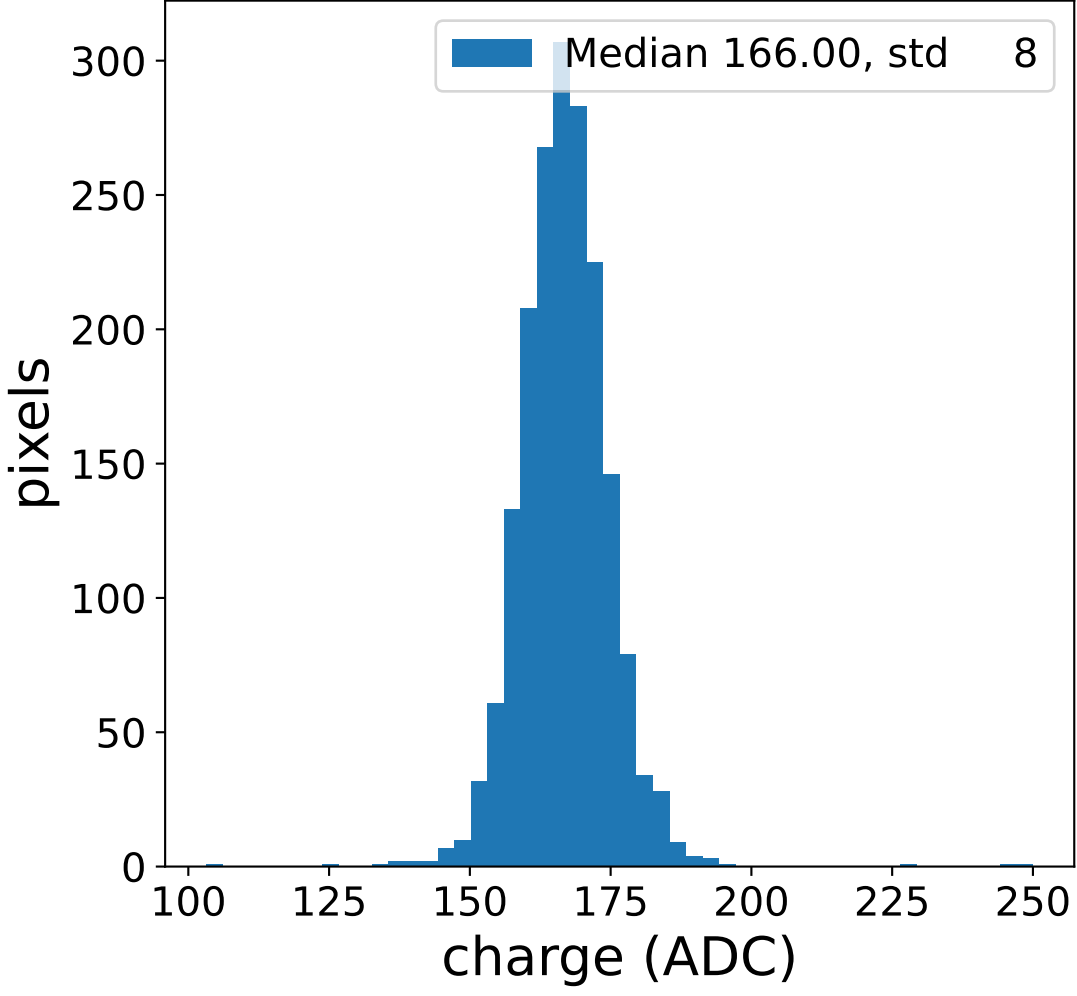

Run 6111

Run 6111

Run 6111 channel: HG

FF sample of 10000 events

pedestal sample of 10000 events

flat-fielded gain [ADC/pe]

Run 6111 channel: LG

FF sample of 10000 events

pedestal sample of 10000 events

flat-fielded gain [ADC/pe]