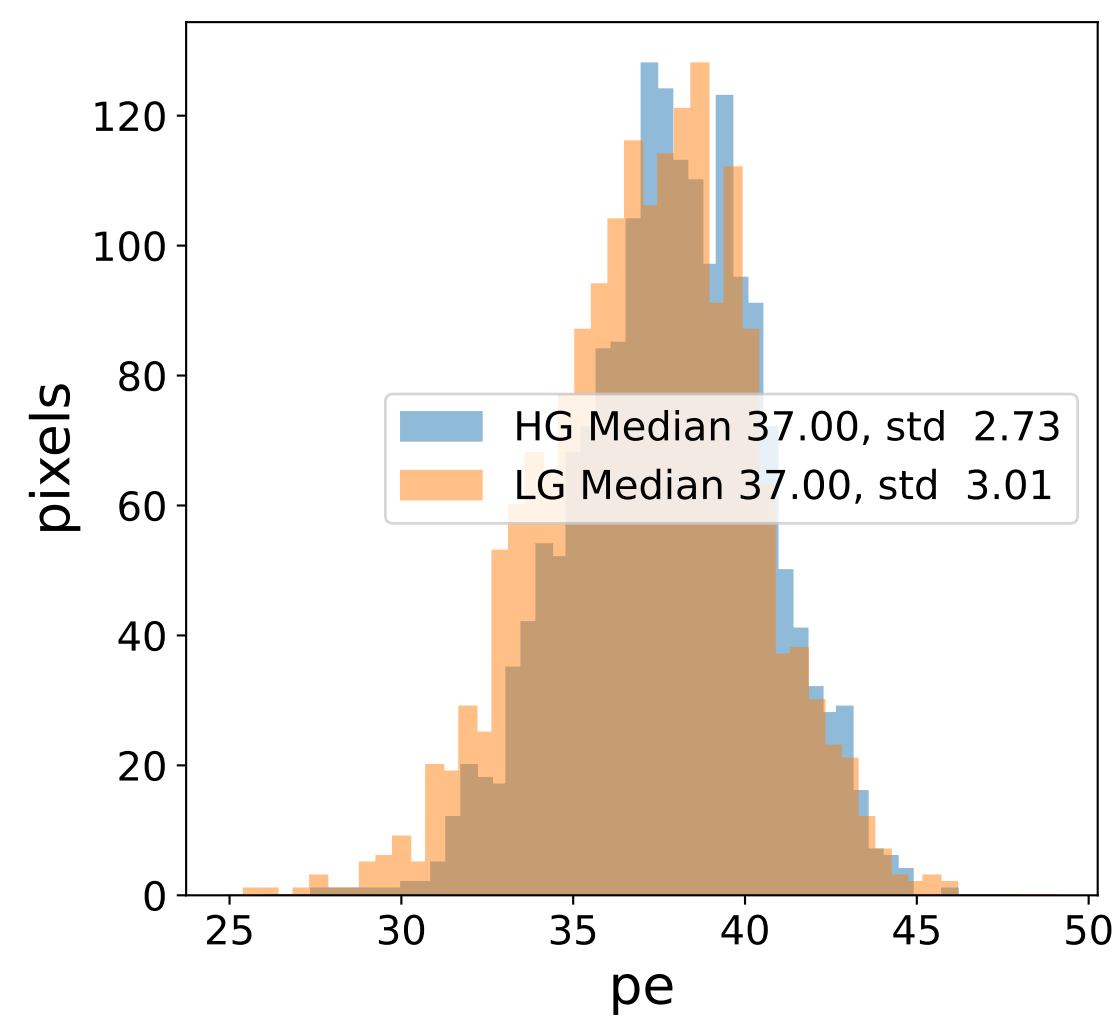

Run 6111

Run 6111

Run 6111 channel: HG

FF sample of 10000 events

pedestal sample of 10000 events

flat-fielded gain [ADC/pe]

Run 6111 channel: LG

FF sample of 10000 events

pedestal sample of 10000 events

flat-fielded gain [ADC/pe]