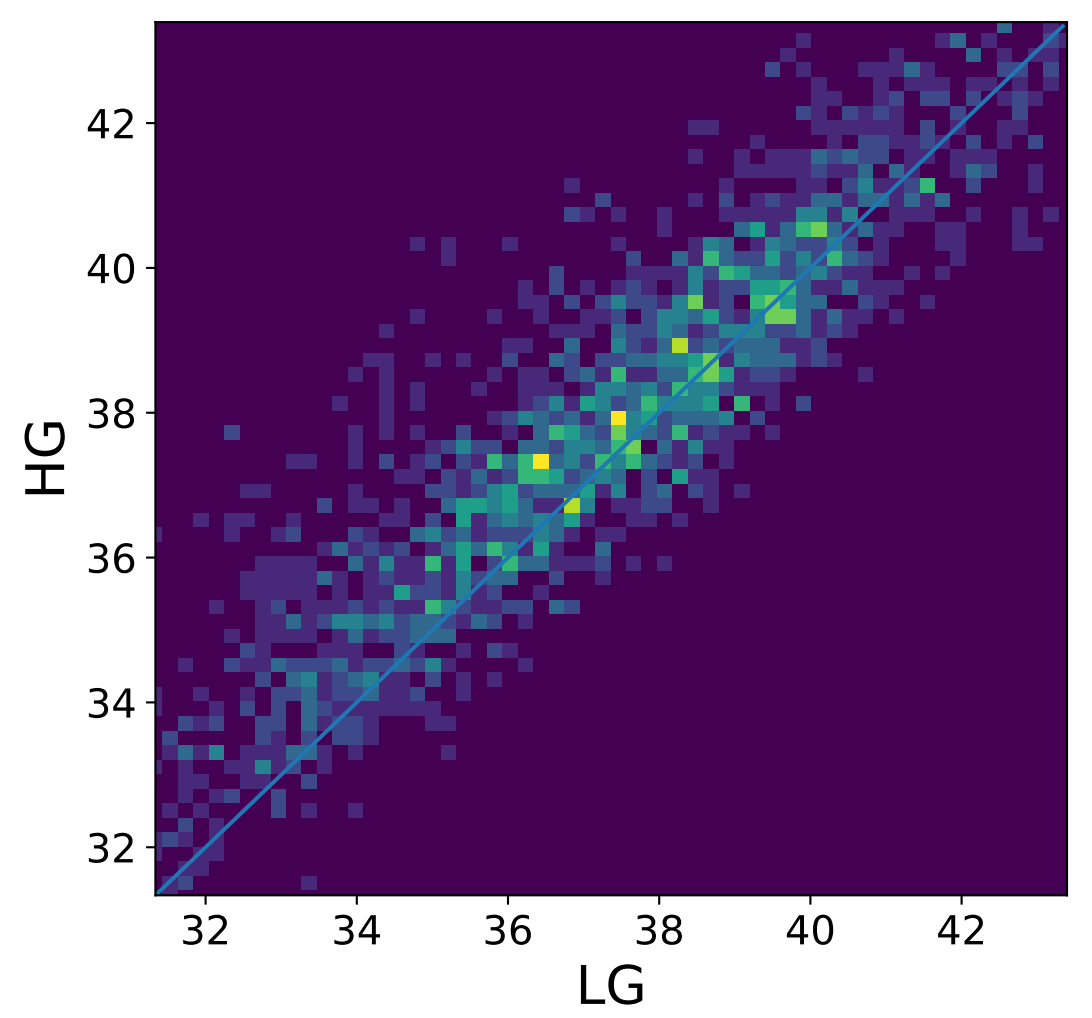

Run 6111

Run 6111

Run 6111 channel: HG

FF sample of 10000 events

pedestal sample of 10000 events

flat-fielded gain [ADC/pe]

Run 6111 channel: LG

FF sample of 10000 events

pedestal sample of 10000 events

flat-fielded gain [ADC/pe]