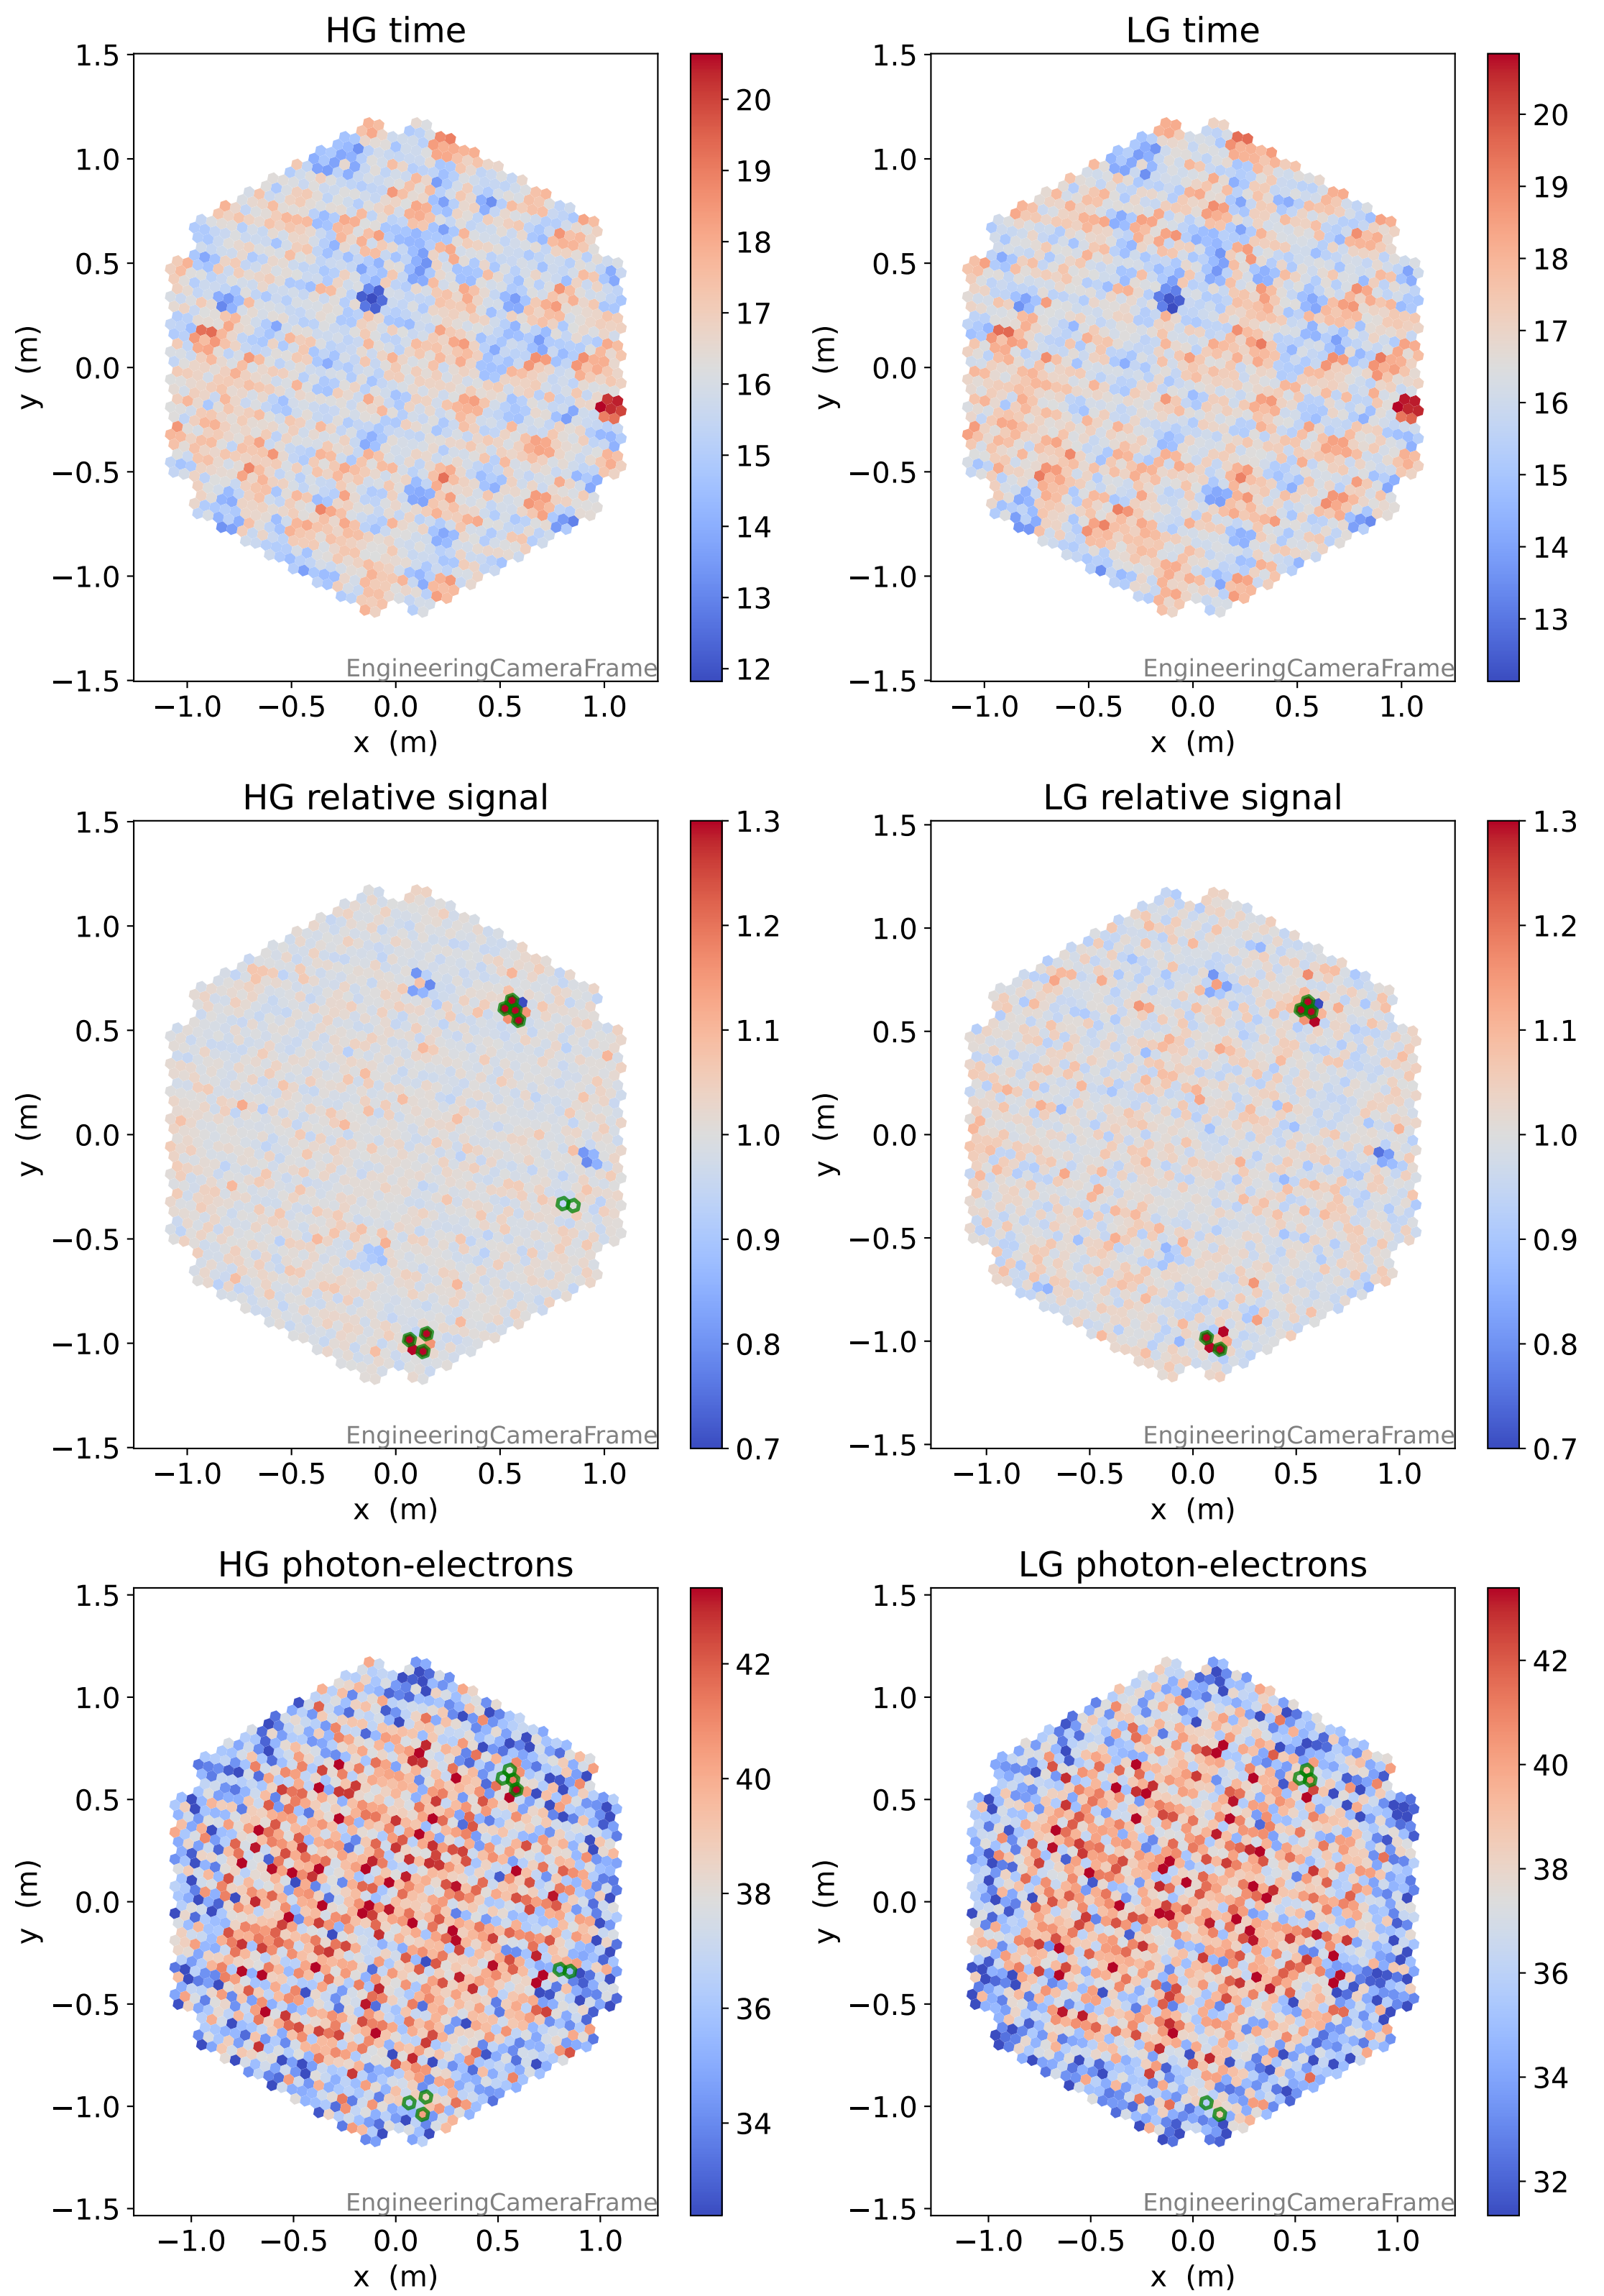

Run 6111

Run 6111

Run 6111 channel: HG

FF sample of 10000 events

pedestal sample of 10000 events

flat-fielded gain [ADC/pe]

Run 6111 channel: LG

FF sample of 10000 events

pedestal sample of 10000 events

flat-fielded gain [ADC/pe]