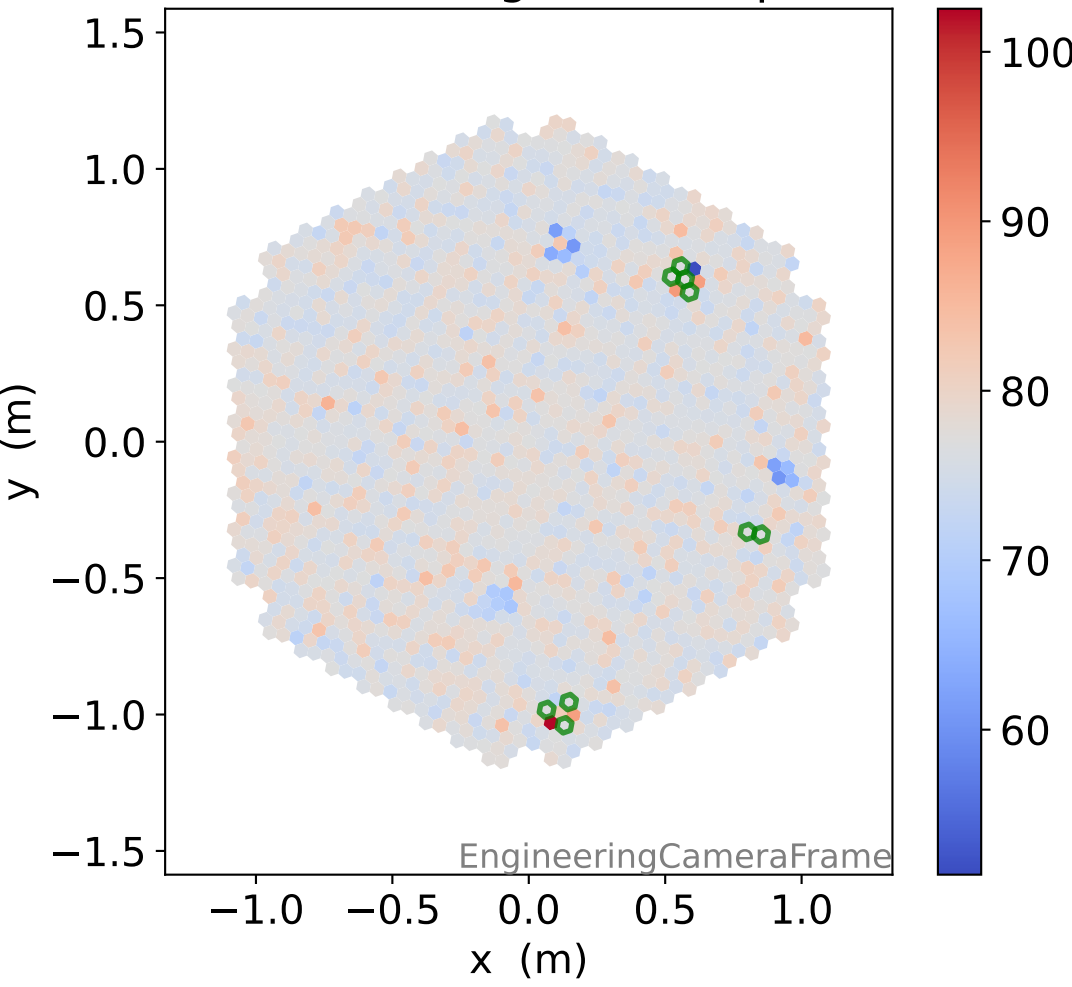

Run 6111

Run 6111

Run 6111 channel: HG

FF sample of 10000 events

pedestal sample of 10000 events

flat-fielded gain [ADC/pe]

Run 6111 channel: LG

FF sample of 10000 events

pedestal sample of 10000 events

flat-fielded gain [ADC/pe]