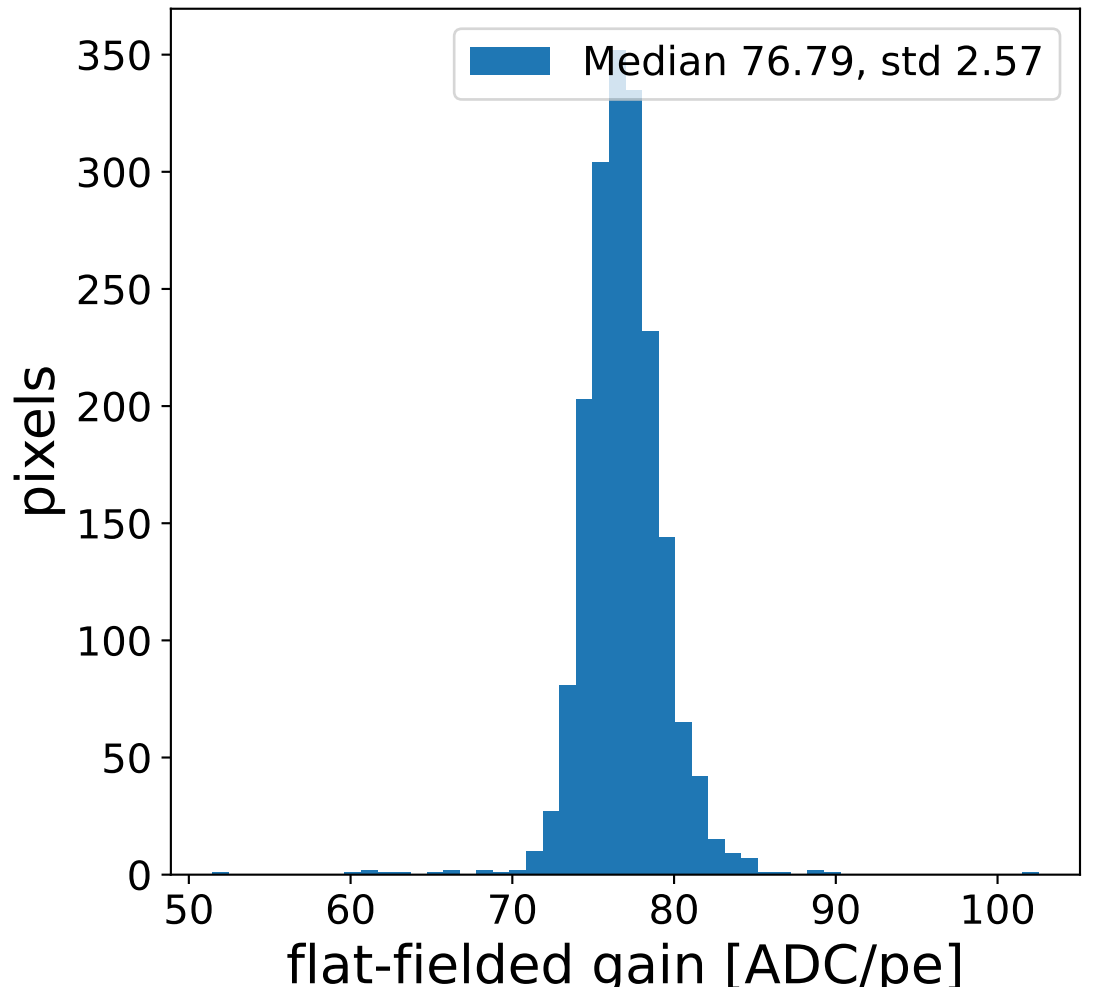

Run 6111

Run 6111

Run 6111 channel: HG

FF sample of 10000 events

pedestal sample of 10000 events

flat-fielded gain [ADC/pe]

Run 6111 channel: LG

FF sample of 10000 events

pedestal sample of 10000 events

flat-fielded gain [ADC/pe]