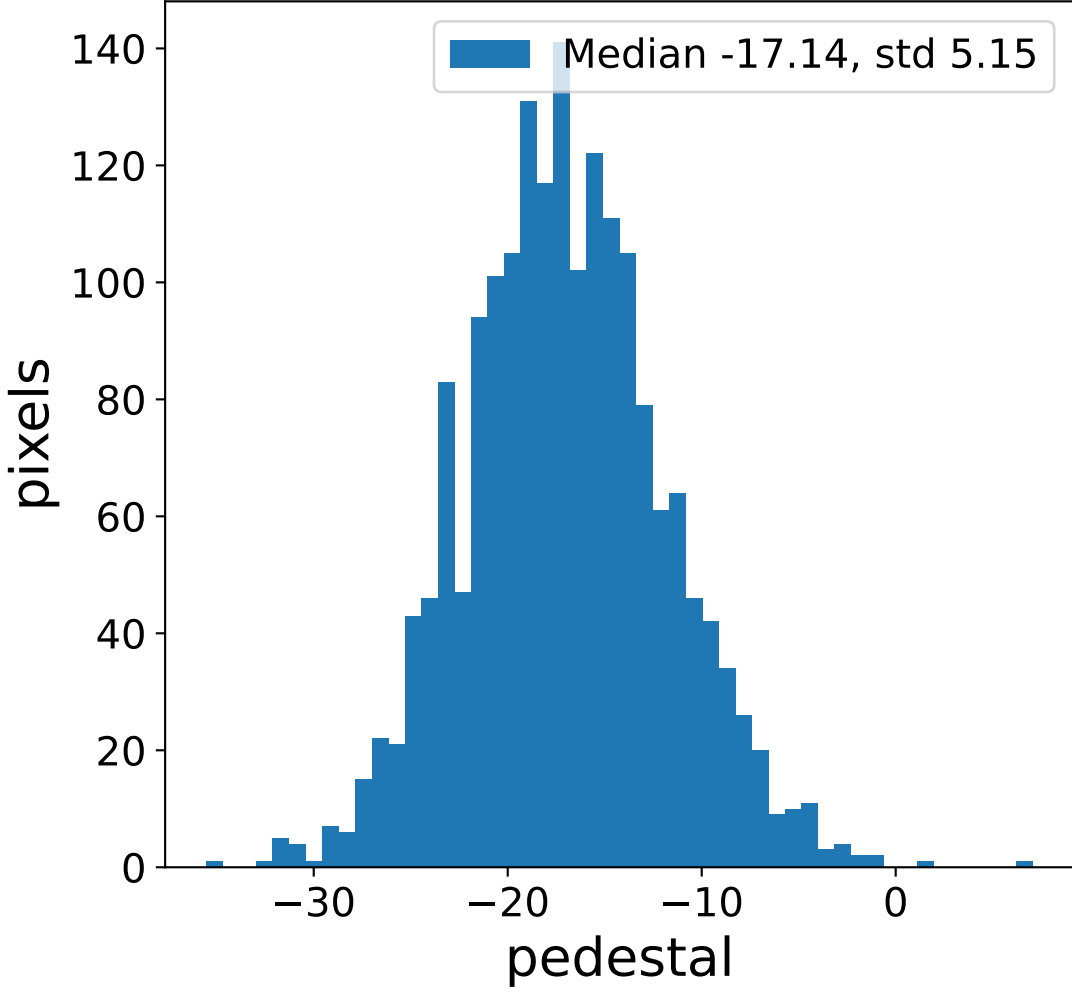

Run 6111

Run 6111

Run 6111 channel: HG

FF sample of 10000 events

pedestal sample of 10000 events

flat-fielded gain [ADC/pe]

Run 6111 channel: LG

FF sample of 10000 events

pedestal sample of 10000 events

flat-fielded gain [ADC/pe]