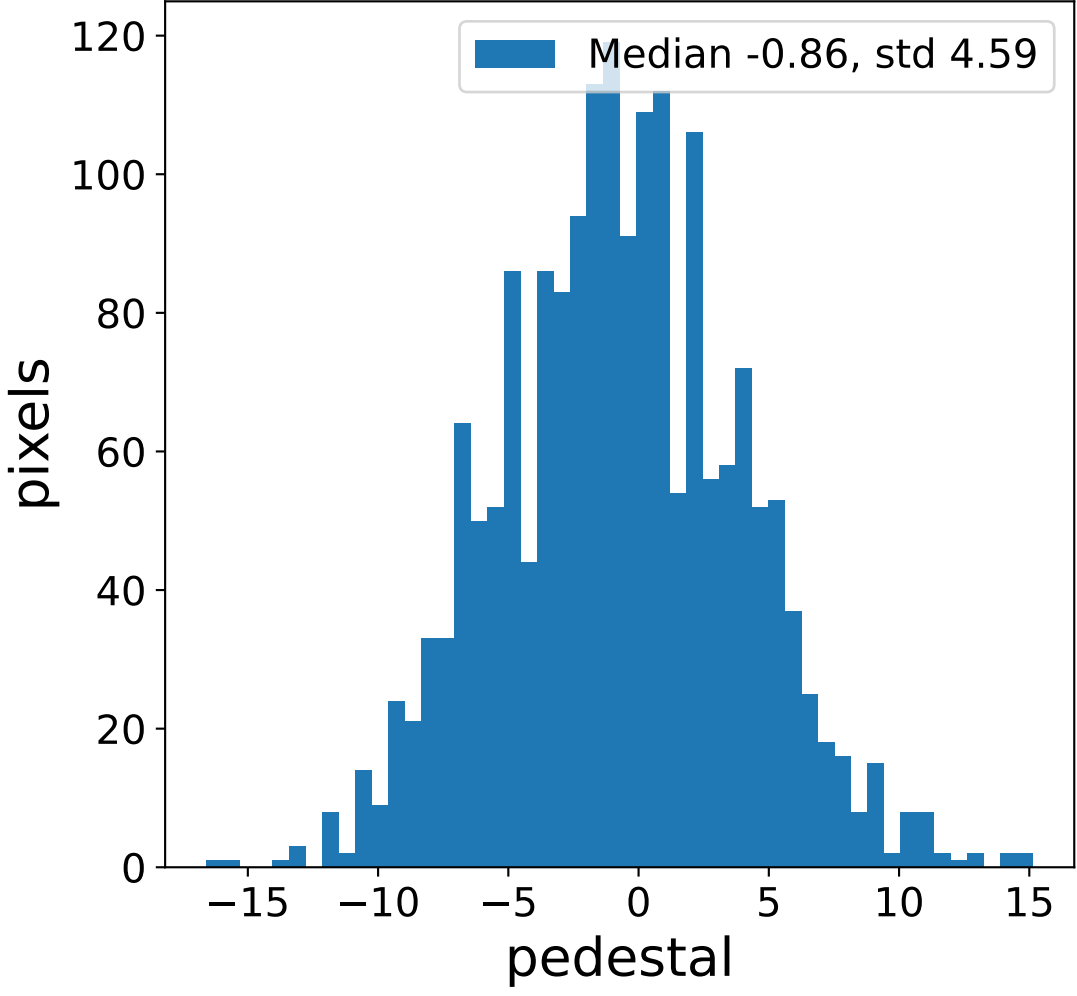

Run 6111

Run 6111

Run 6111 channel: HG

FF sample of 10000 events

pedestal sample of 10000 events

flat-fielded gain [ADC/pe]

Run 6111 channel: LG

FF sample of 10000 events

pedestal sample of 10000 events

flat-fielded gain [ADC/pe]