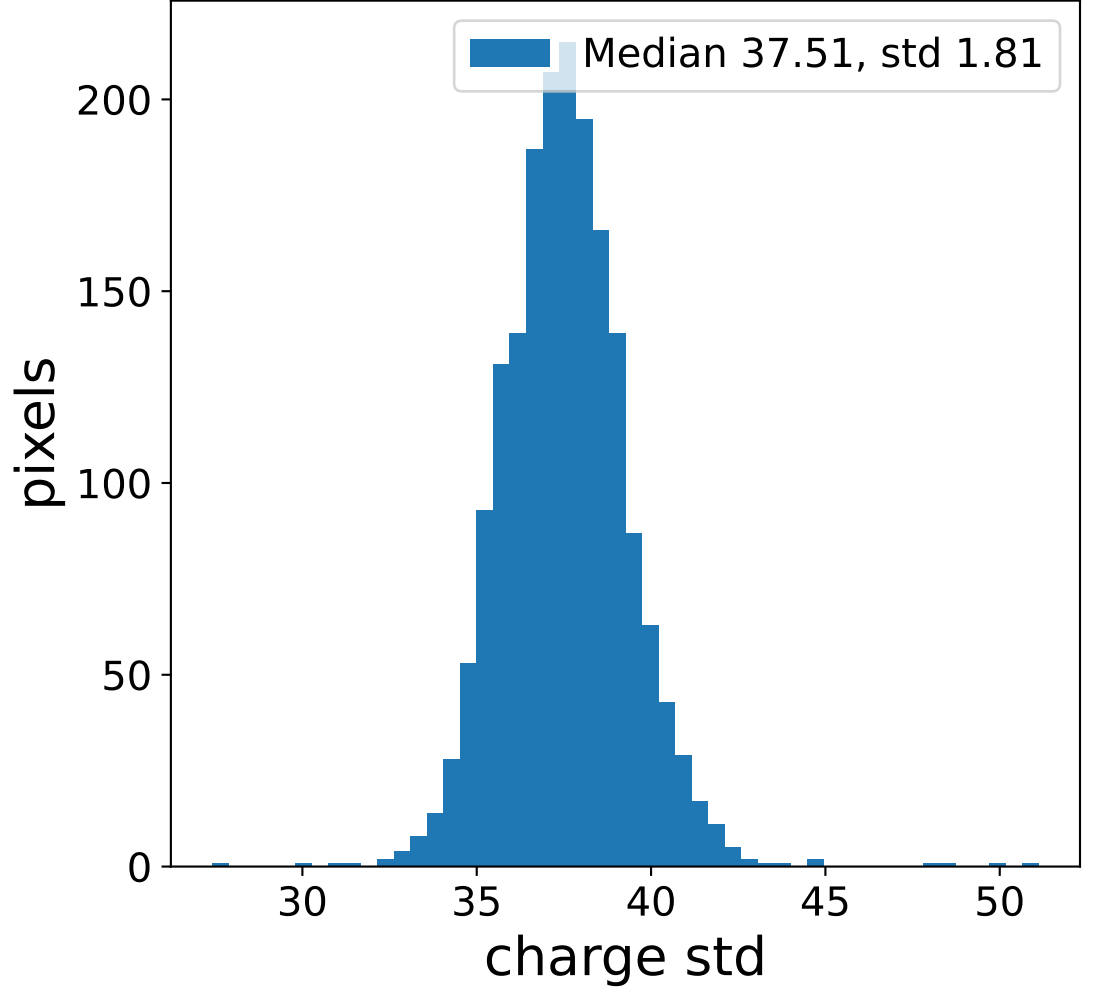

Run 6111

Run 6111

Run 6111 channel: HG

FF sample of 10000 events

pedestal sample of 10000 events

flat-fielded gain [ADC/pe]

Run 6111 channel: LG

FF sample of 10000 events

pedestal sample of 10000 events

flat-fielded gain [ADC/pe]