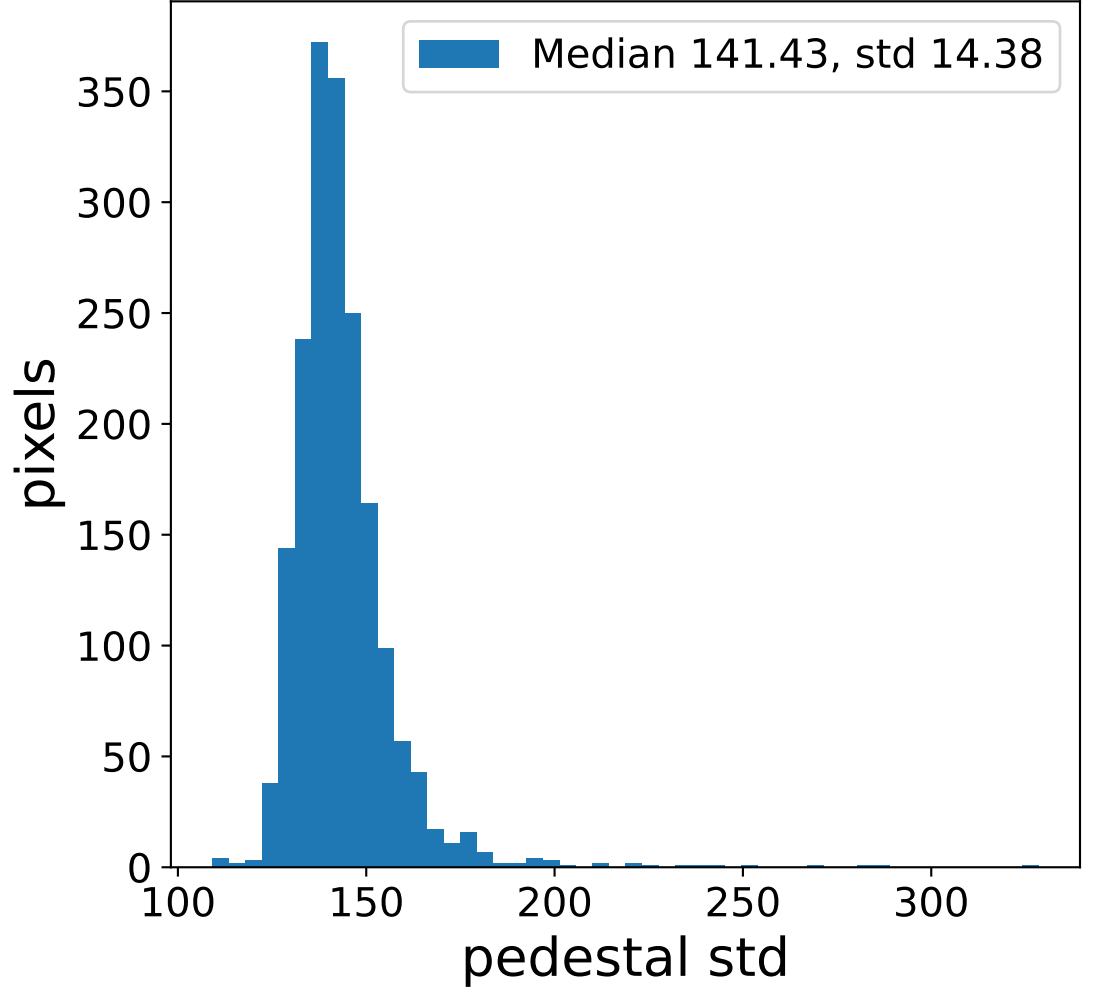

Run 6111

Run 6111

Run 6111 channel: HG

FF sample of 10000 events

pedestal sample of 10000 events

flat-fielded gain [ADC/pe]

Run 6111 channel: LG

FF sample of 10000 events

pedestal sample of 10000 events

flat-fielded gain [ADC/pe]