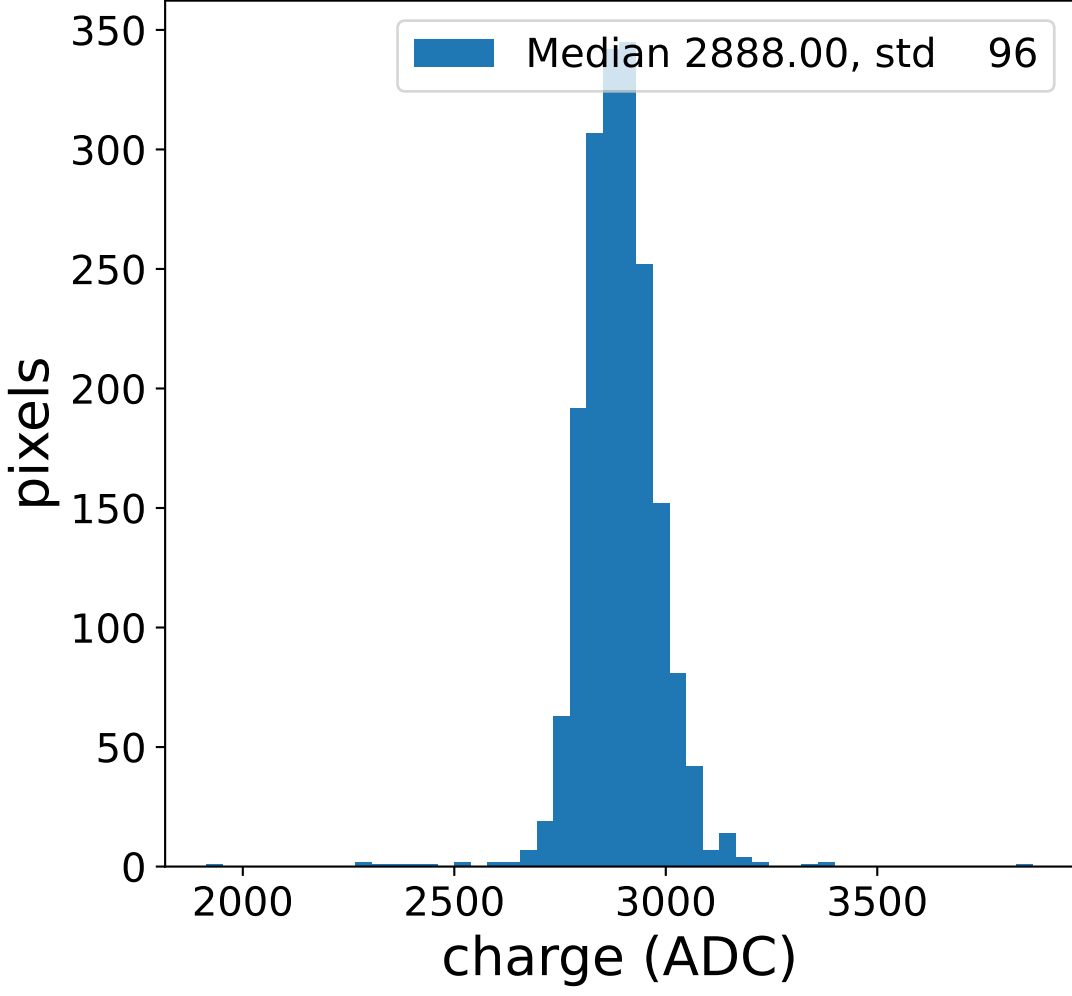

Run 6111

Run 6111

Run 6111 channel: HG

FF sample of 10000 events

pedestal sample of 10000 events

flat-fielded gain [ADC/pe]

Run 6111 channel: LG

FF sample of 10000 events

pedestal sample of 10000 events

flat-fielded gain [ADC/pe]