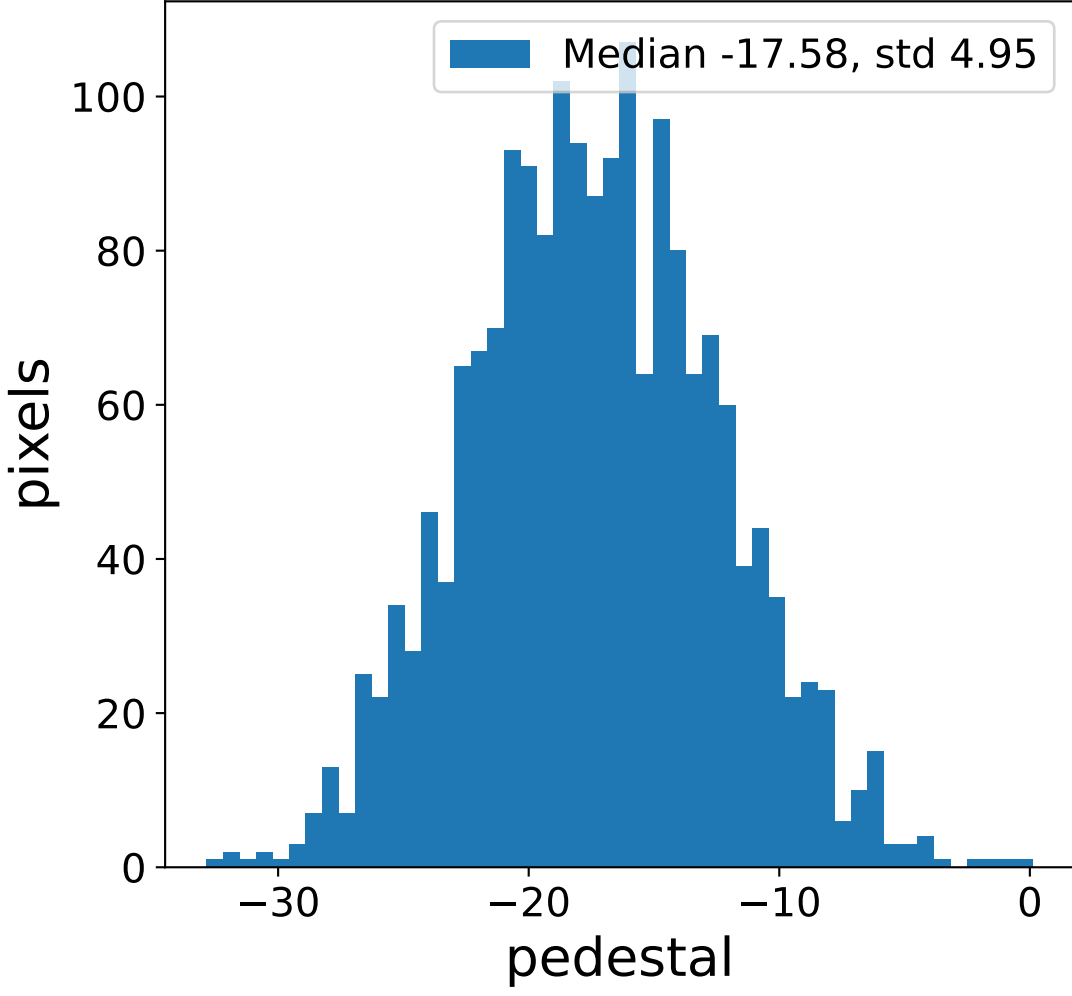

Run 6111

Run 6111

Run 6111 channel: HG

FF sample of 10000 events

pedestal sample of 10000 events

flat-fielded gain [ADC/pe]

Run 6111 channel: LG

FF sample of 10000 events

pedestal sample of 10000 events

flat-fielded gain [ADC/pe]