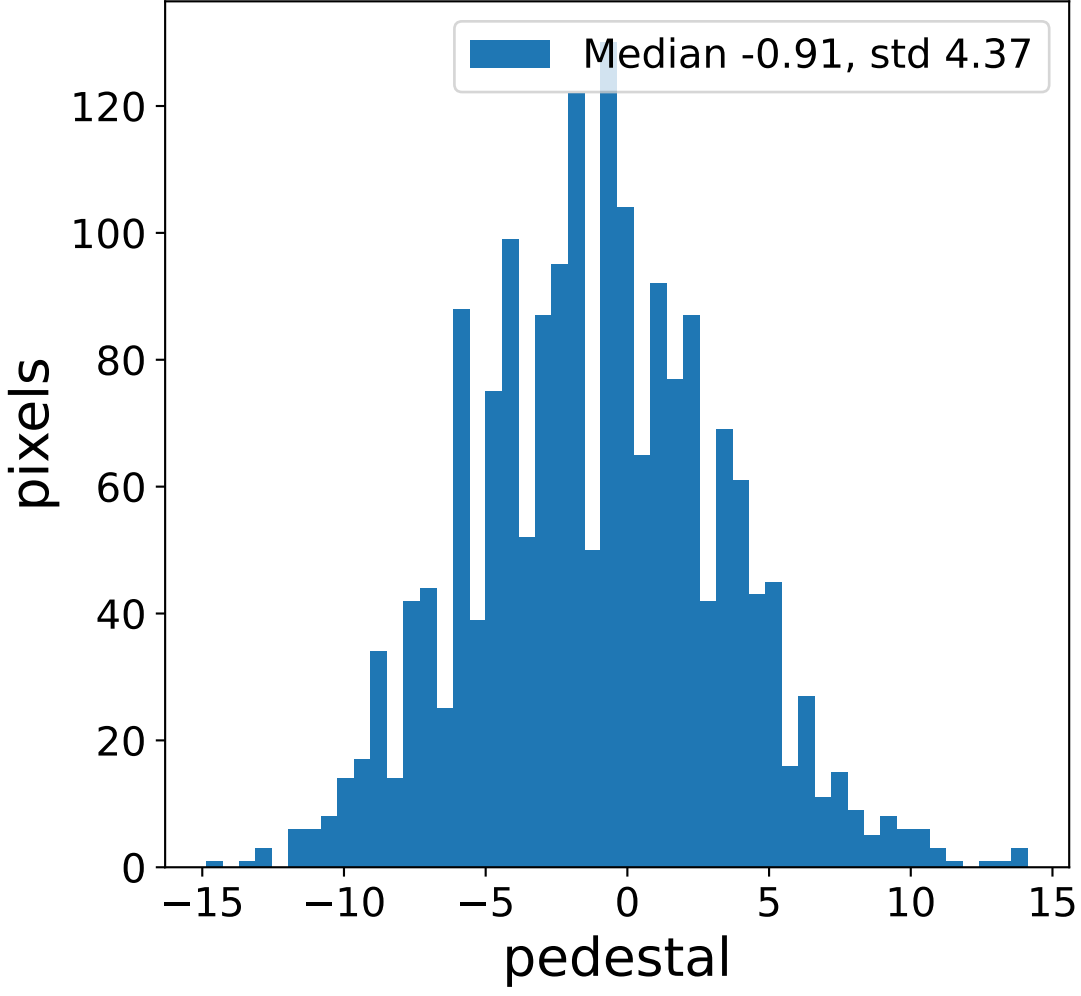

Run 6111

Run 6111

Run 6111 channel: HG

FF sample of 10000 events

pedestal sample of 10000 events

flat-fielded gain [ADC/pe]

Run 6111 channel: LG

FF sample of 10000 events

pedestal sample of 10000 events

flat-fielded gain [ADC/pe]