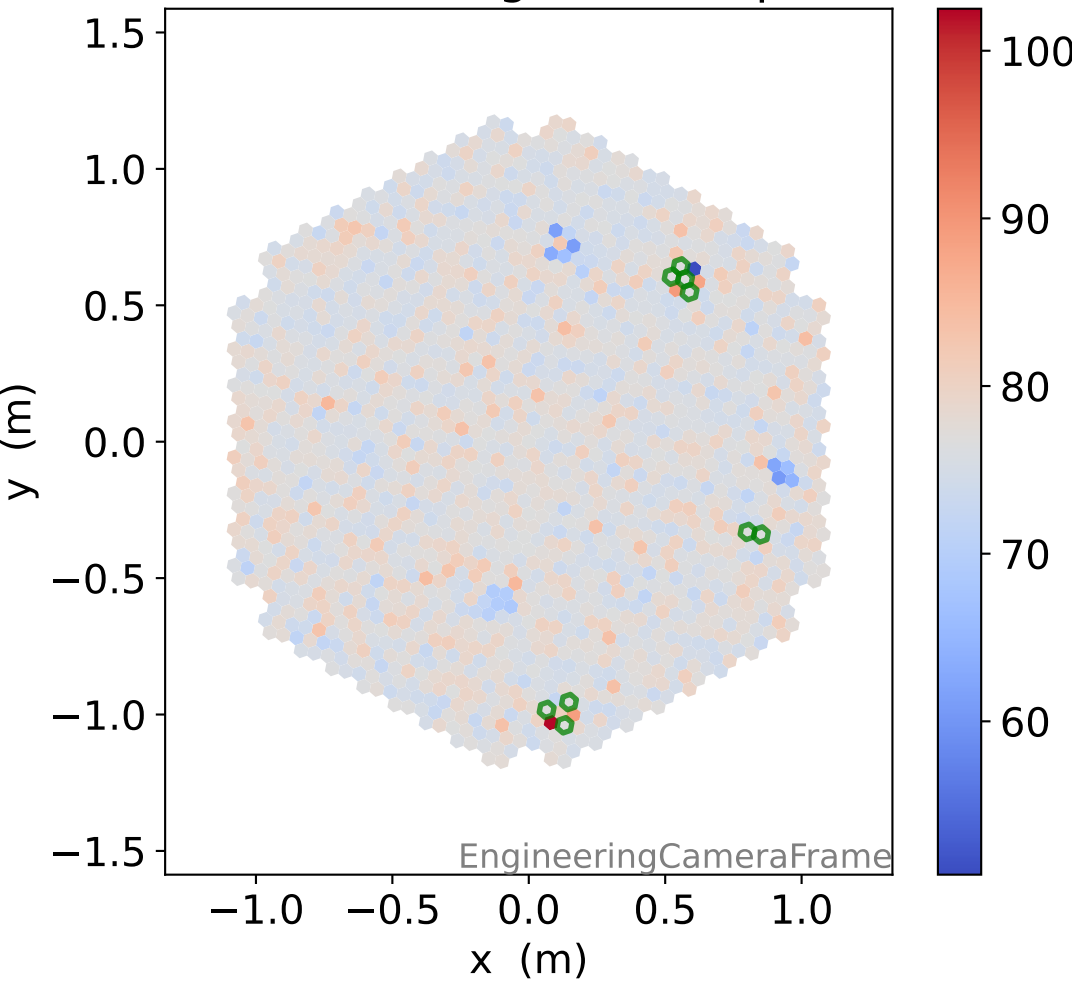

Run 6111

Run 6111

Run 6111 channel: HG

FF sample of 10000 events

pedestal sample of 10000 events

flat-fielded gain [ADC/pe]

Run 6111 channel: LG

FF sample of 10000 events

pedestal sample of 10000 events

flat-fielded gain [ADC/pe]