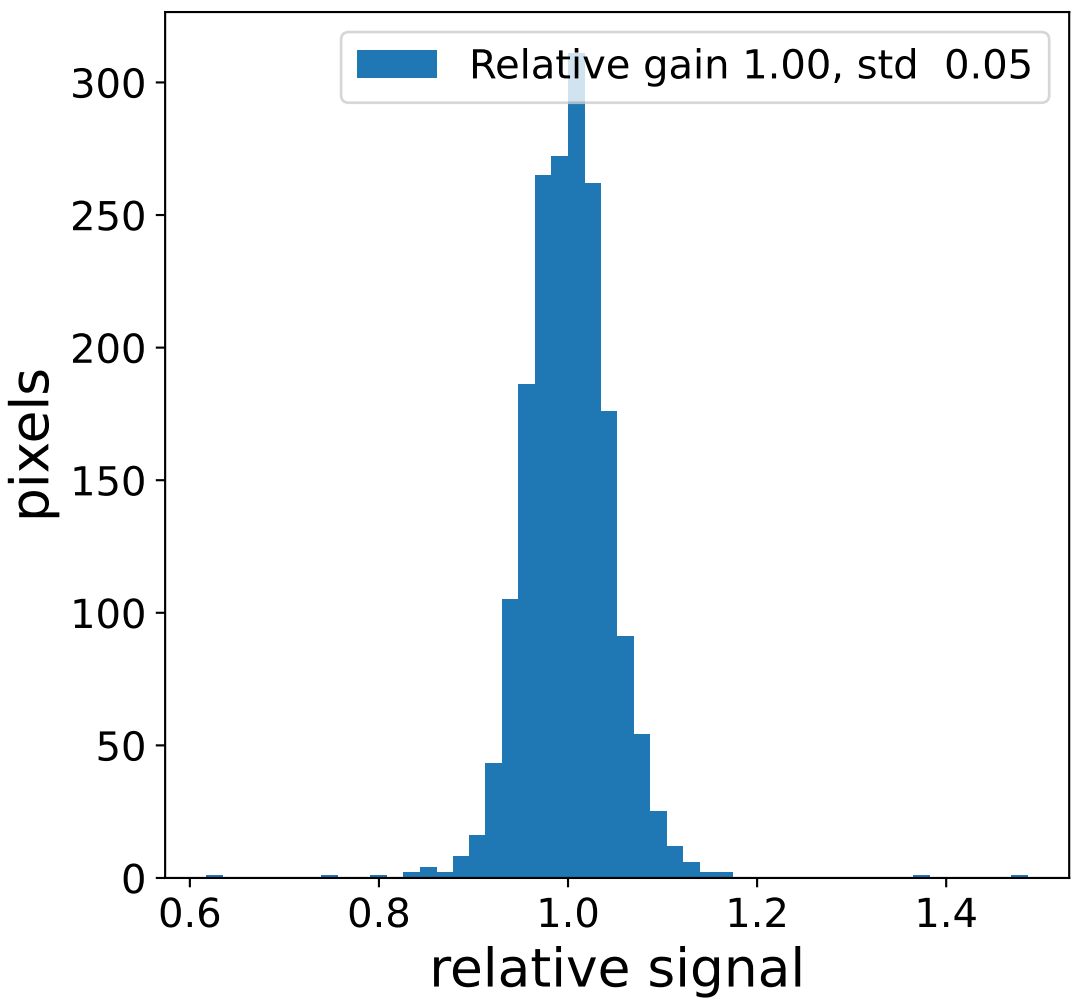

Run 6111

Run 6111

Run 6111 channel: HG

FF sample of 10000 events

pedestal sample of 10000 events

flat-fielded gain [ADC/pe]

Run 6111 channel: LG

FF sample of 10000 events

pedestal sample of 10000 events

flat-fielded gain [ADC/pe]