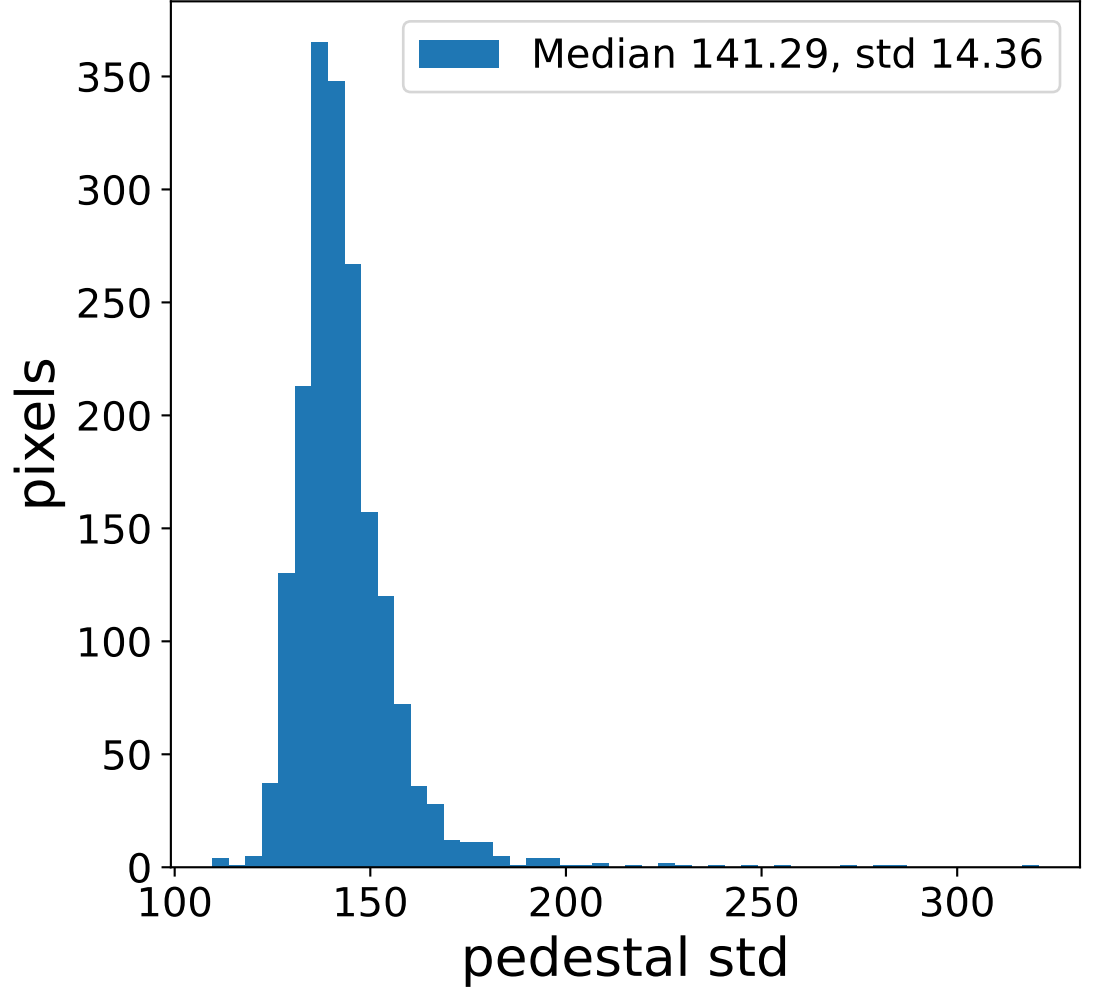

Run 6111

Run 6111

Run 6111 channel: HG

FF sample of 10000 events

pedestal sample of 10000 events

flat-fielded gain [ADC/pe]

Run 6111 channel: LG

FF sample of 10000 events

pedestal sample of 10000 events

flat-fielded gain [ADC/pe]