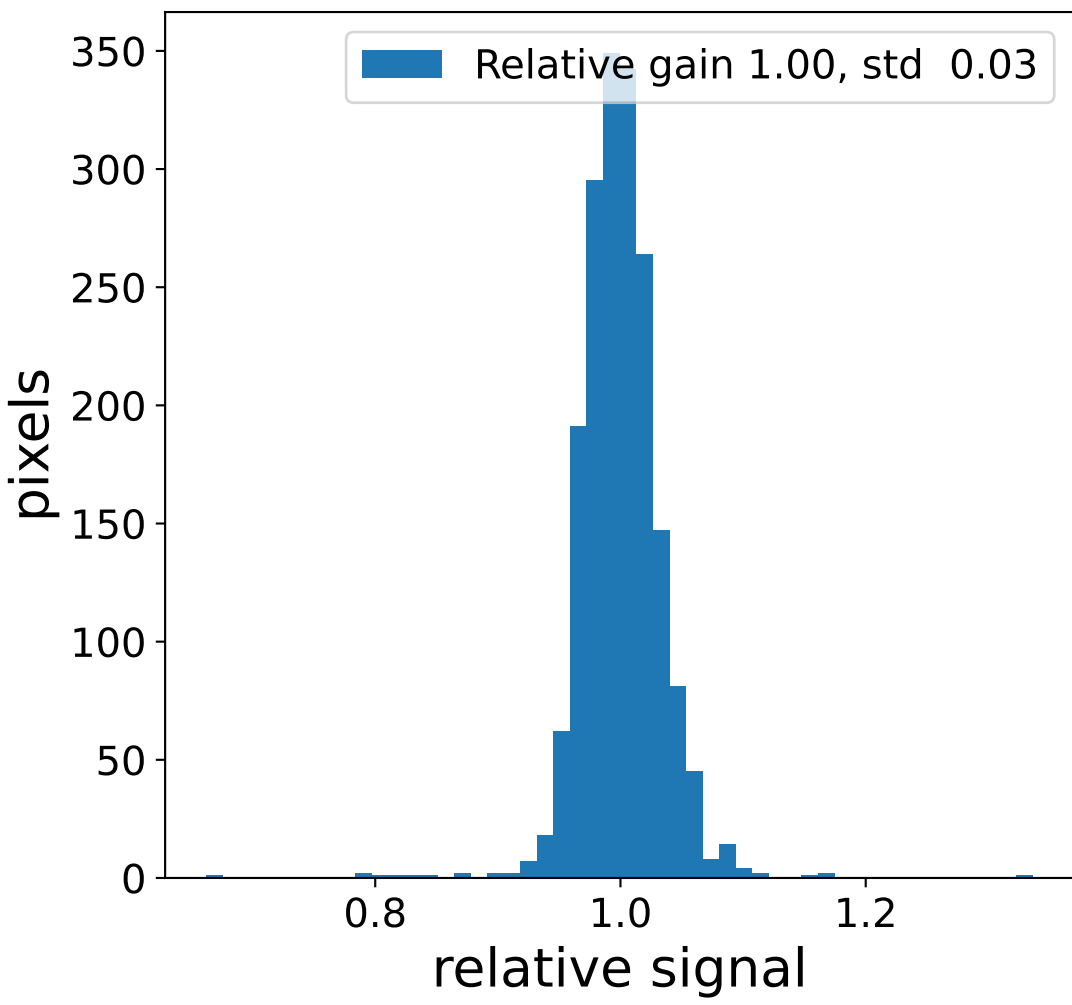

Run 6111

Run 6111

Run 6111 channel: HG

FF sample of 10000 events

pedestal sample of 10000 events

flat-fielded gain [ADC/pe]

Run 6111 channel: LG

FF sample of 10000 events

pedestal sample of 10000 events

flat-fielded gain [ADC/pe]