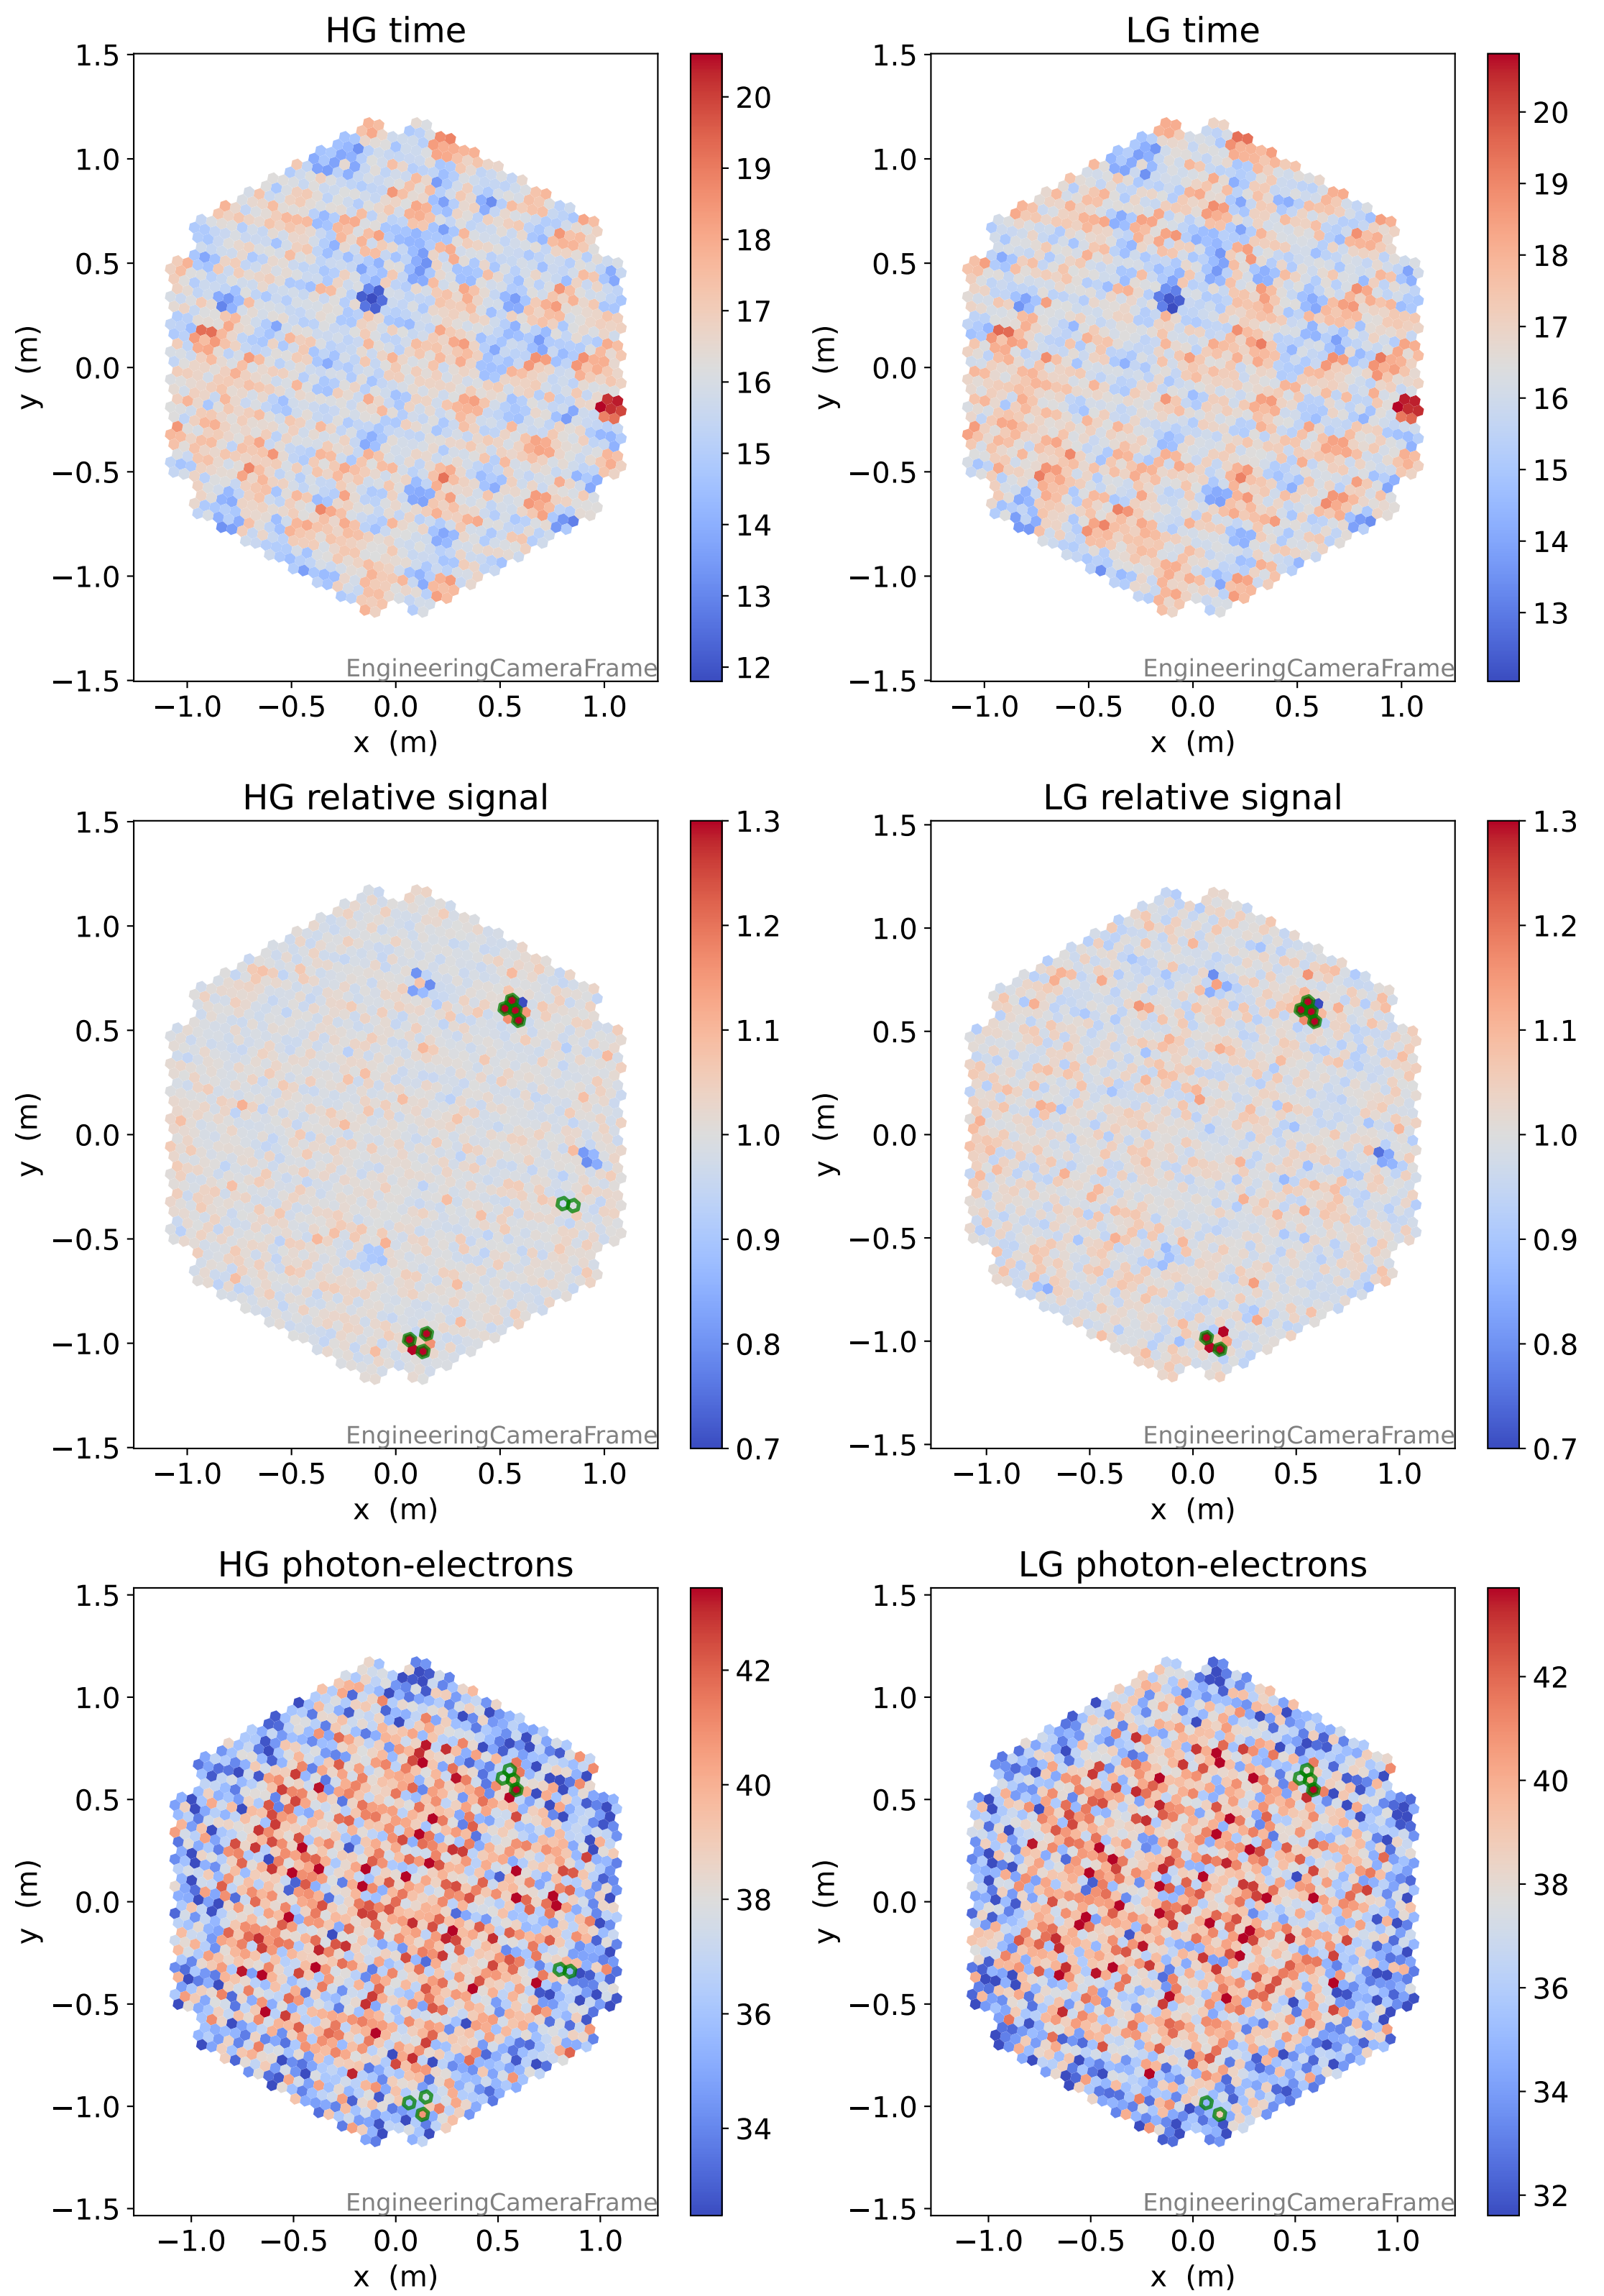

Run 6111

Run 6111

Run 6111 channel: HG

FF sample of 10000 events

pedestal sample of 10000 events

flat-fielded gain [ADC/pe]

Run 6111 channel: LG

FF sample of 10000 events

pedestal sample of 10000 events

flat-fielded gain [ADC/pe]