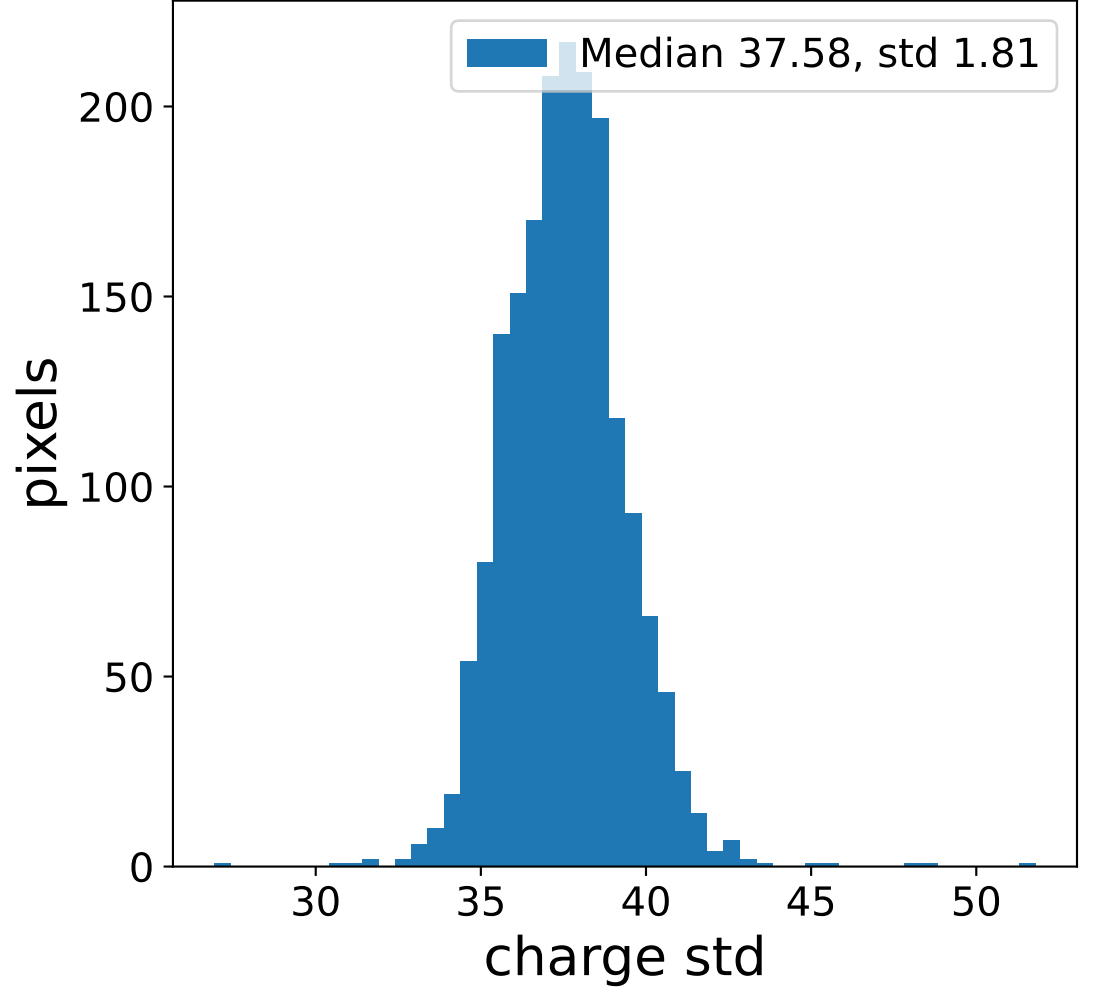

Run 6111

Run 6111

Run 6111 channel: HG

FF sample of 10000 events

pedestal sample of 10000 events

flat-fielded gain [ADC/pe]

Run 6111 channel: LG

FF sample of 10000 events

pedestal sample of 10000 events

flat-fielded gain [ADC/pe]