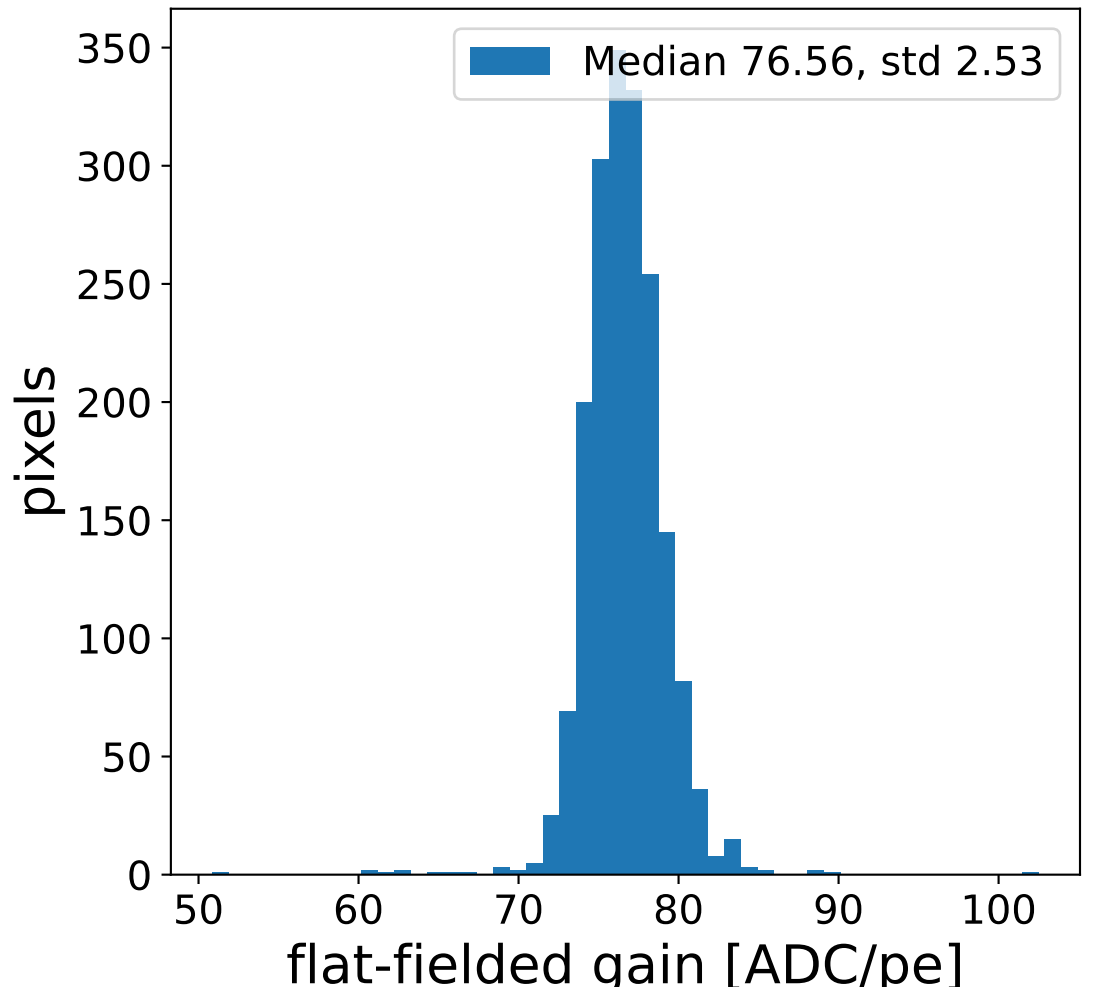

Run 6111

Run 6111

Run 6111 channel: HG

FF sample of 10000 events

pedestal sample of 10000 events

flat-fielded gain [ADC/pe]

Run 6111 channel: LG

FF sample of 10000 events

pedestal sample of 10000 events

flat-fielded gain [ADC/pe]