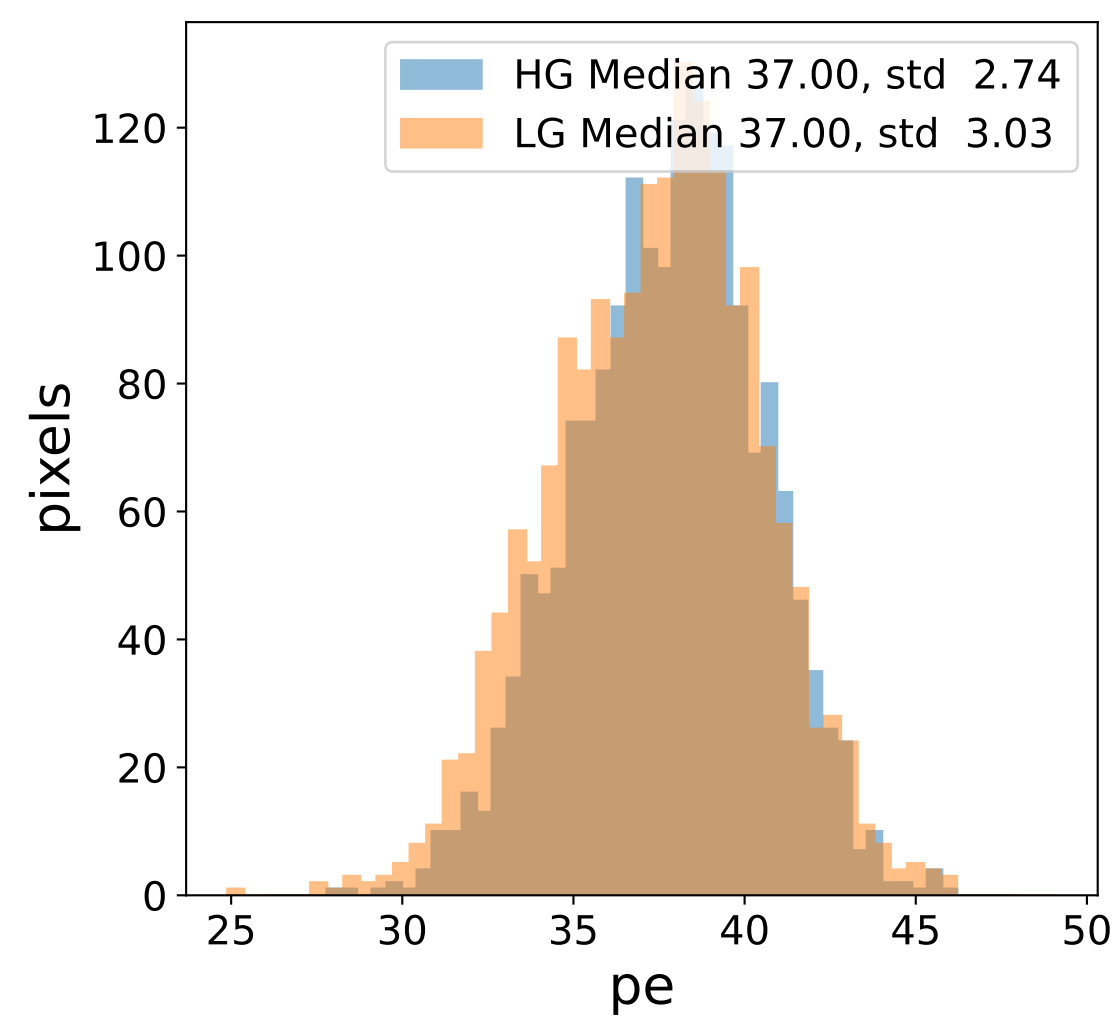

Run 6111

Run 6111

Run 6111 channel: HG

FF sample of 10000 events

pedestal sample of 10000 events

flat-fielded gain [ADC/pe]

Run 6111 channel: LG

FF sample of 10000 events

pedestal sample of 10000 events

flat-fielded gain [ADC/pe]