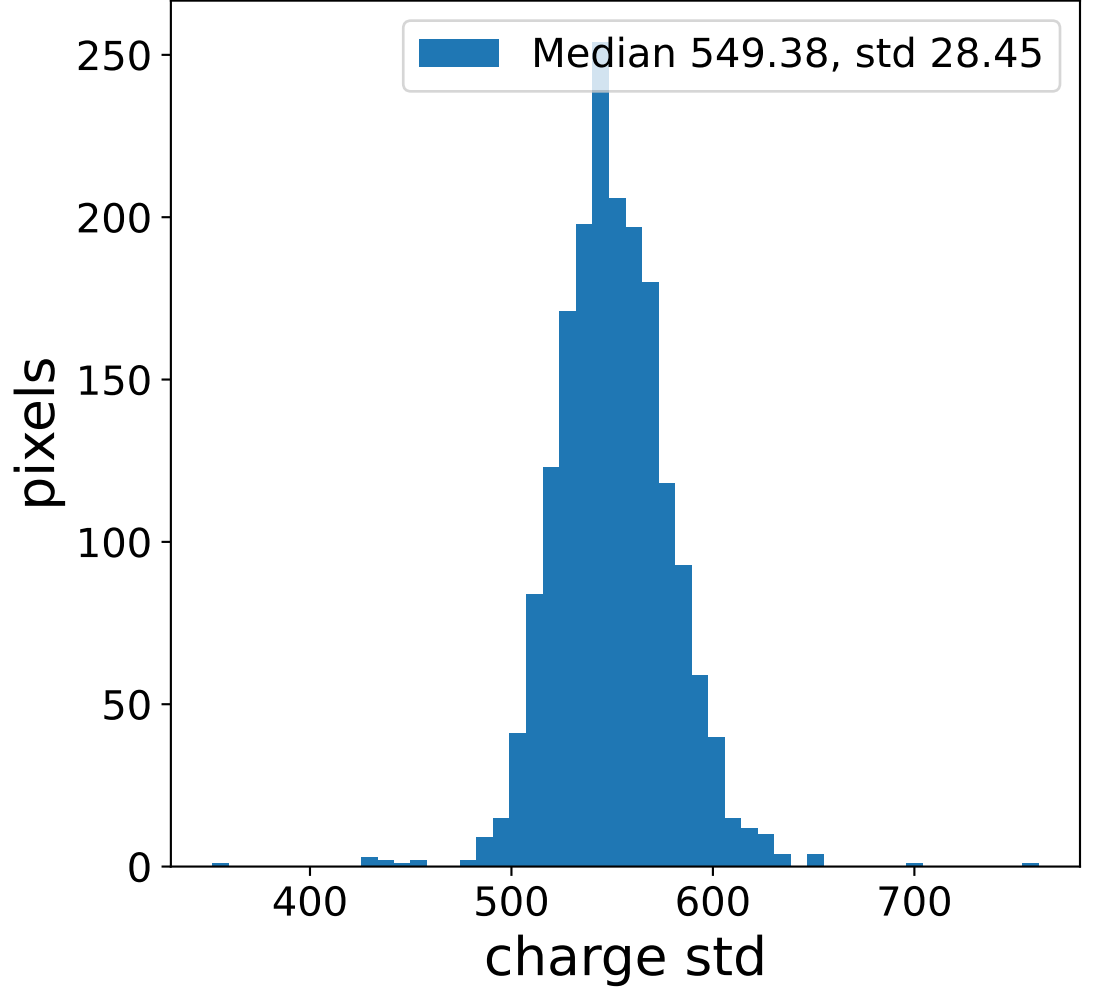

Run 6111

Run 6111

Run 6111 channel: HG

FF sample of 10000 events

pedestal sample of 10000 events

flat-fielded gain [ADC/pe]

Run 6111 channel: LG

FF sample of 10000 events

pedestal sample of 10000 events

flat-fielded gain [ADC/pe]