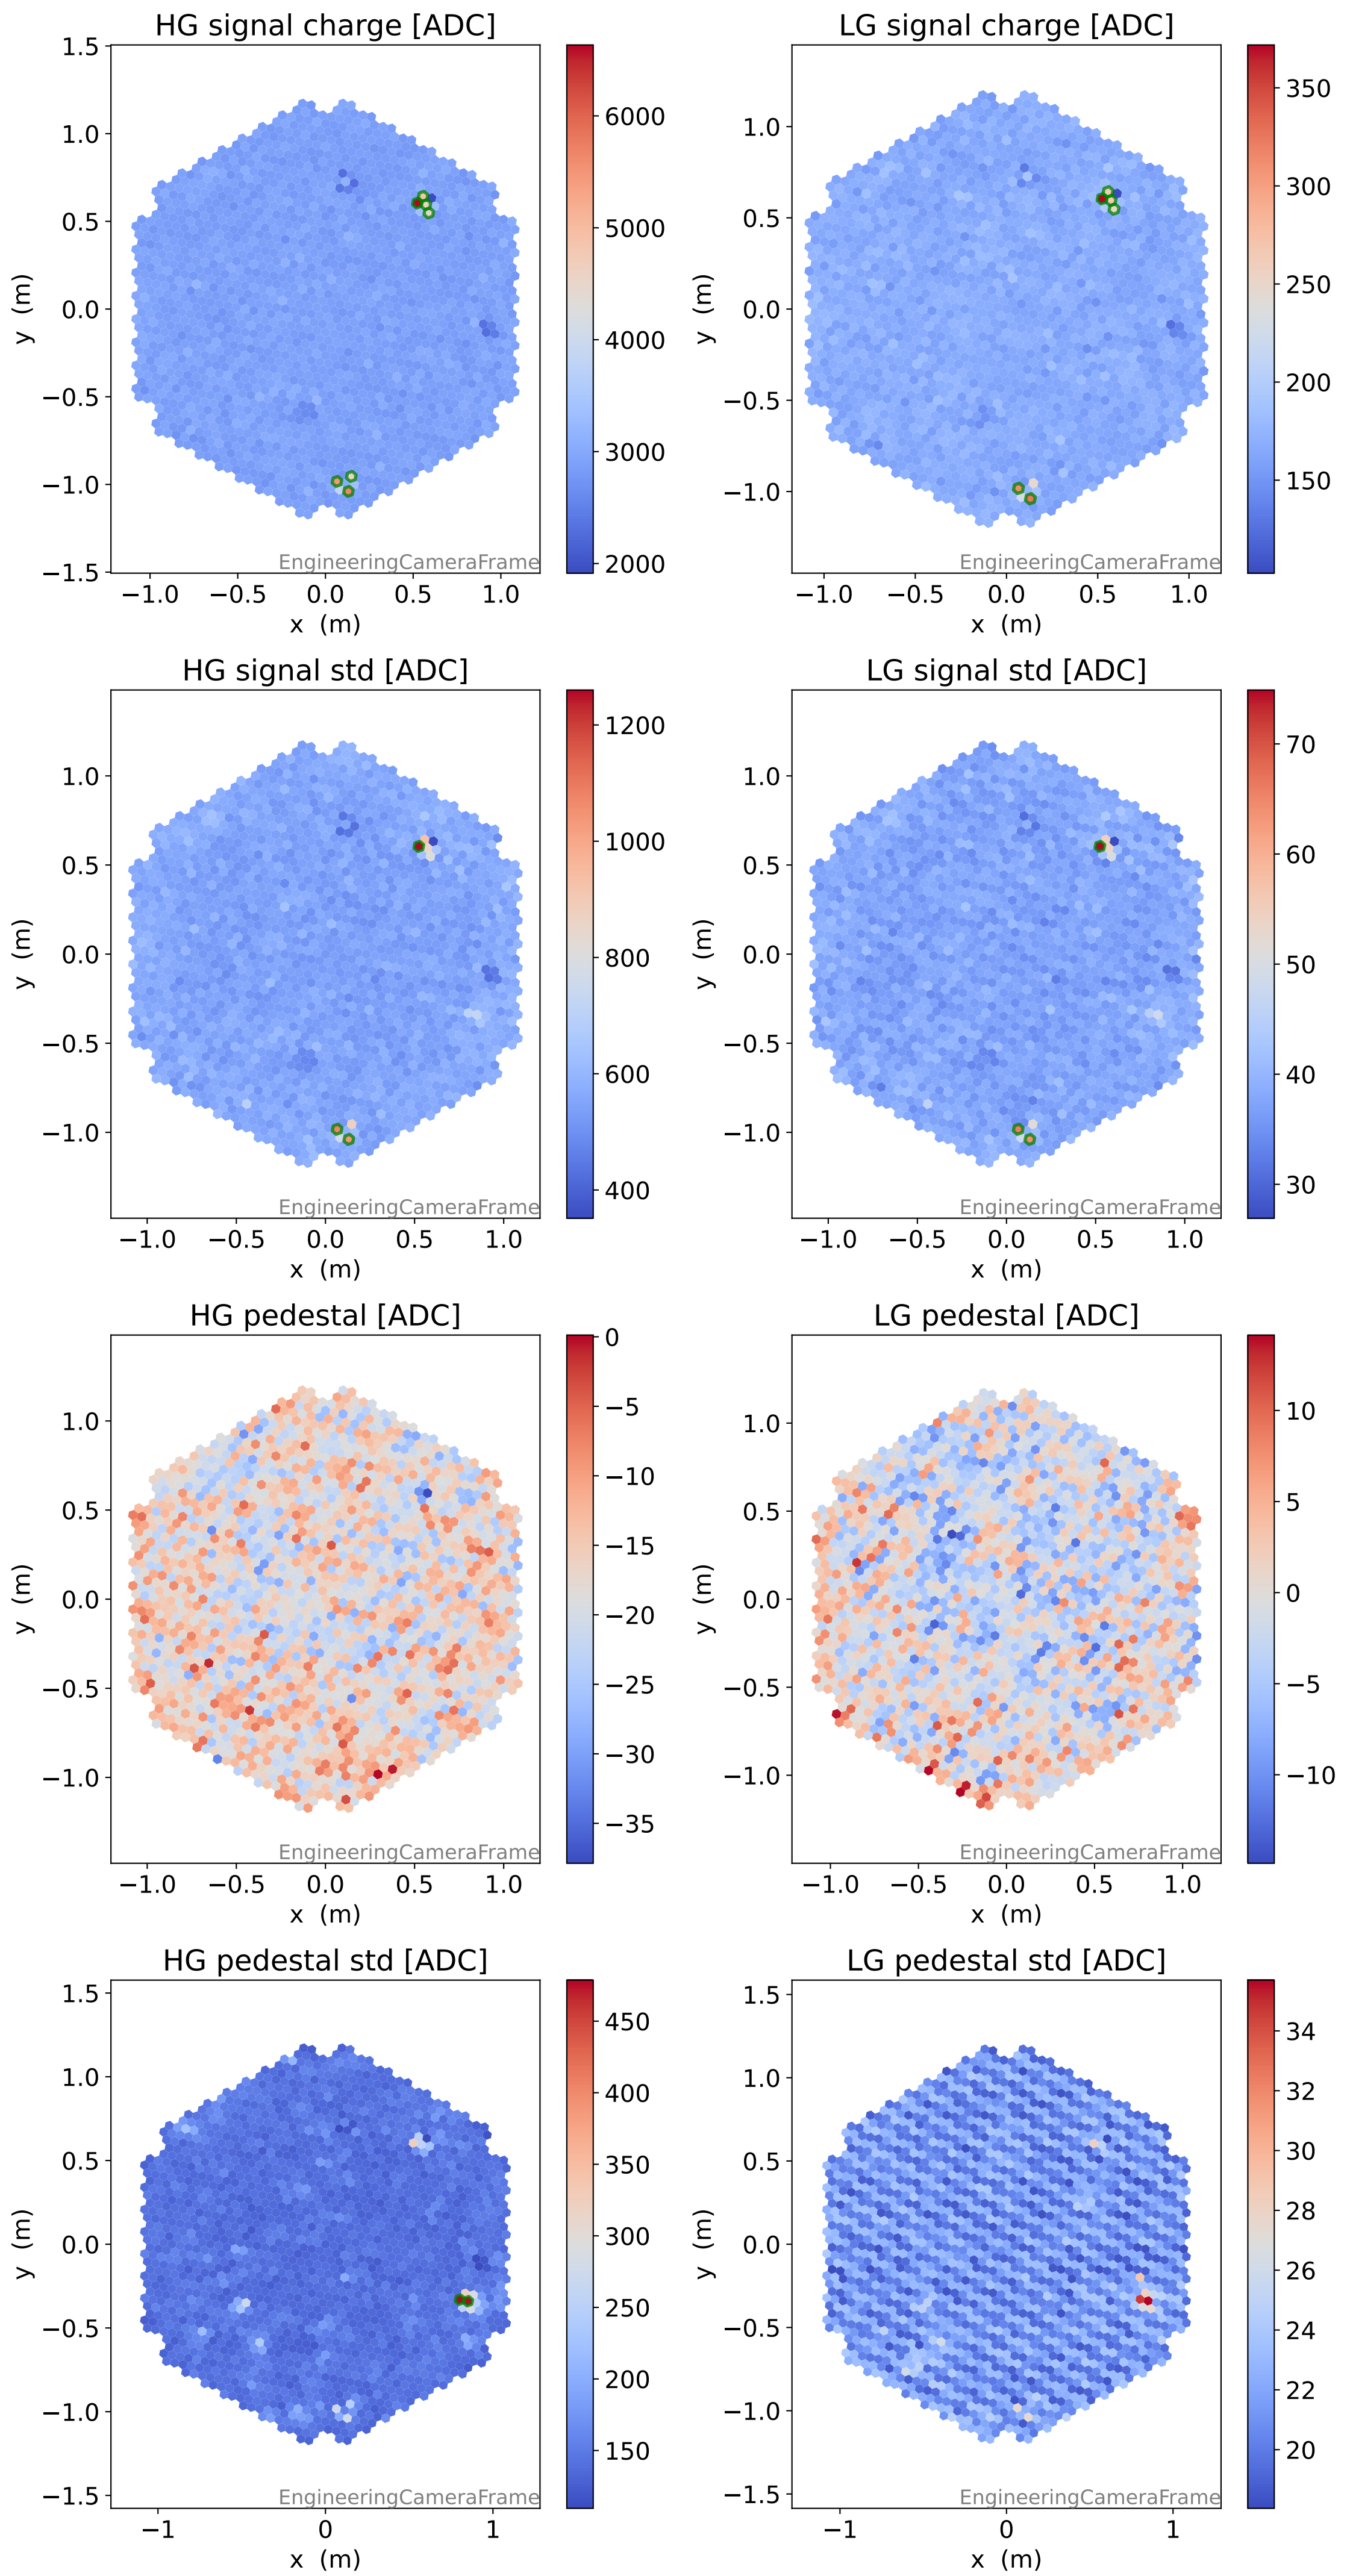

Run 6111

Run 6111

Run 6111 channel: HG

FF sample of 10000 events

pedestal sample of 10000 events

flat-fielded gain [ADC/pe]

Run 6111 channel: LG

FF sample of 10000 events

pedestal sample of 10000 events

flat-fielded gain [ADC/pe]