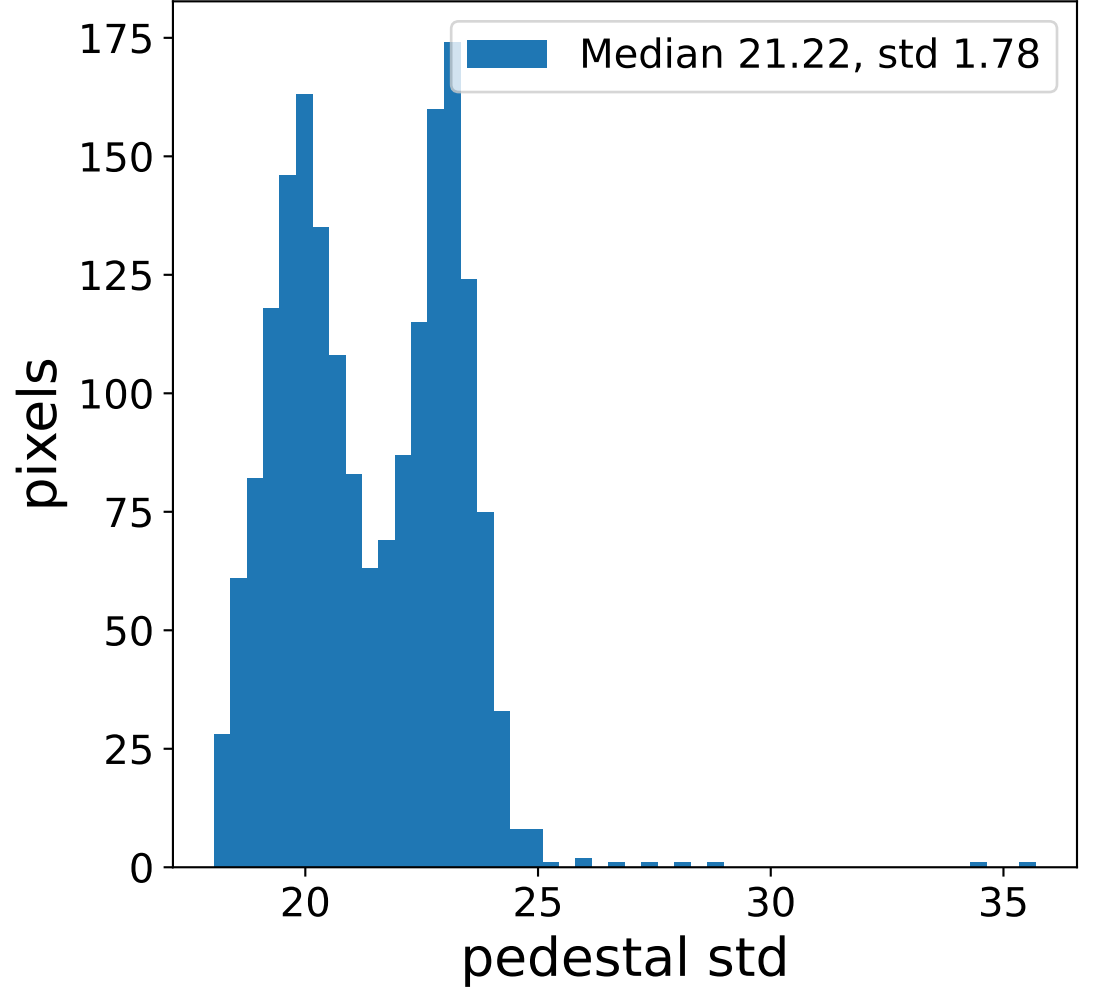

Run 6111

Run 6111

Run 6111 channel: HG

FF sample of 10000 events

pedestal sample of 10000 events

flat-fielded gain [ADC/pe]

Run 6111 channel: LG

FF sample of 10000 events

pedestal sample of 10000 events

flat-fielded gain [ADC/pe]