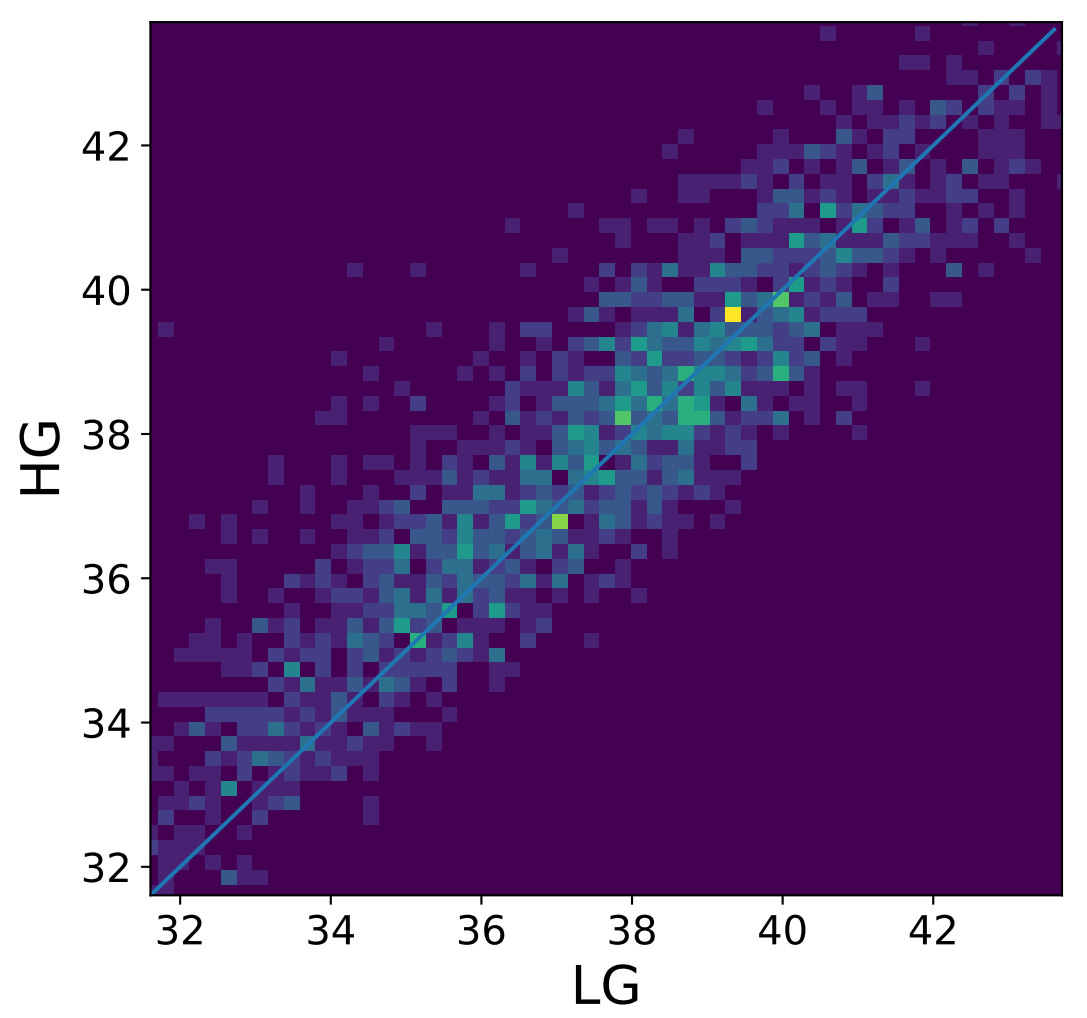

Run 6111

Run 6111

Run 6111 channel: HG

FF sample of 10000 events

pedestal sample of 10000 events

flat-fielded gain [ADC/pe]

Run 6111 channel: LG

FF sample of 10000 events

pedestal sample of 10000 events

flat-fielded gain [ADC/pe]