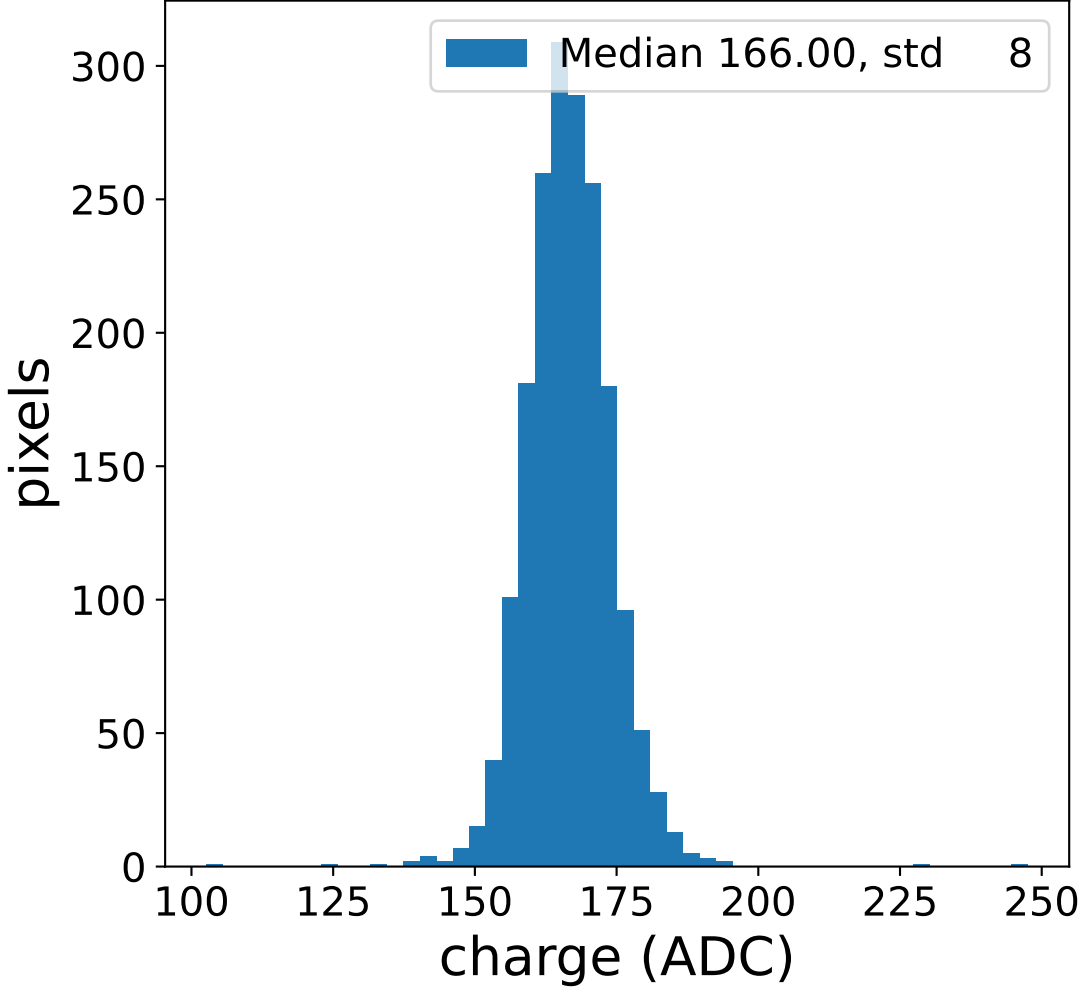

Run 6111

Run 6111

Run 6111 channel: HG

FF sample of 10000 events

pedestal sample of 10000 events

flat-fielded gain [ADC/pe]

Run 6111 channel: LG

FF sample of 10000 events

pedestal sample of 10000 events

flat-fielded gain [ADC/pe]