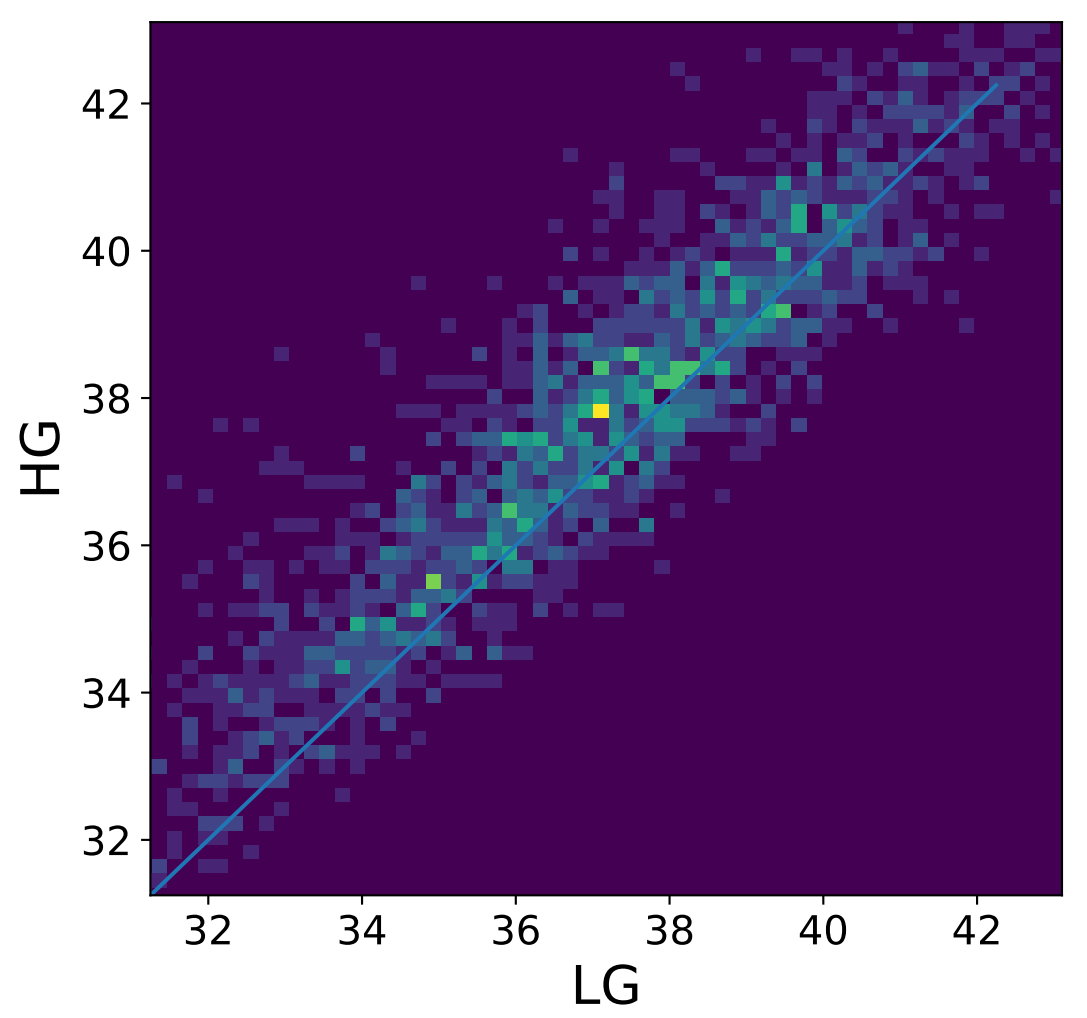

Run 6111

Run 6111

Run 6111 channel: HG

FF sample of 10000 events

pedestal sample of 10000 events

flat-fielded gain [ADC/pe]

Run 6111 channel: LG

FF sample of 10000 events

pedestal sample of 10000 events

flat-fielded gain [ADC/pe]