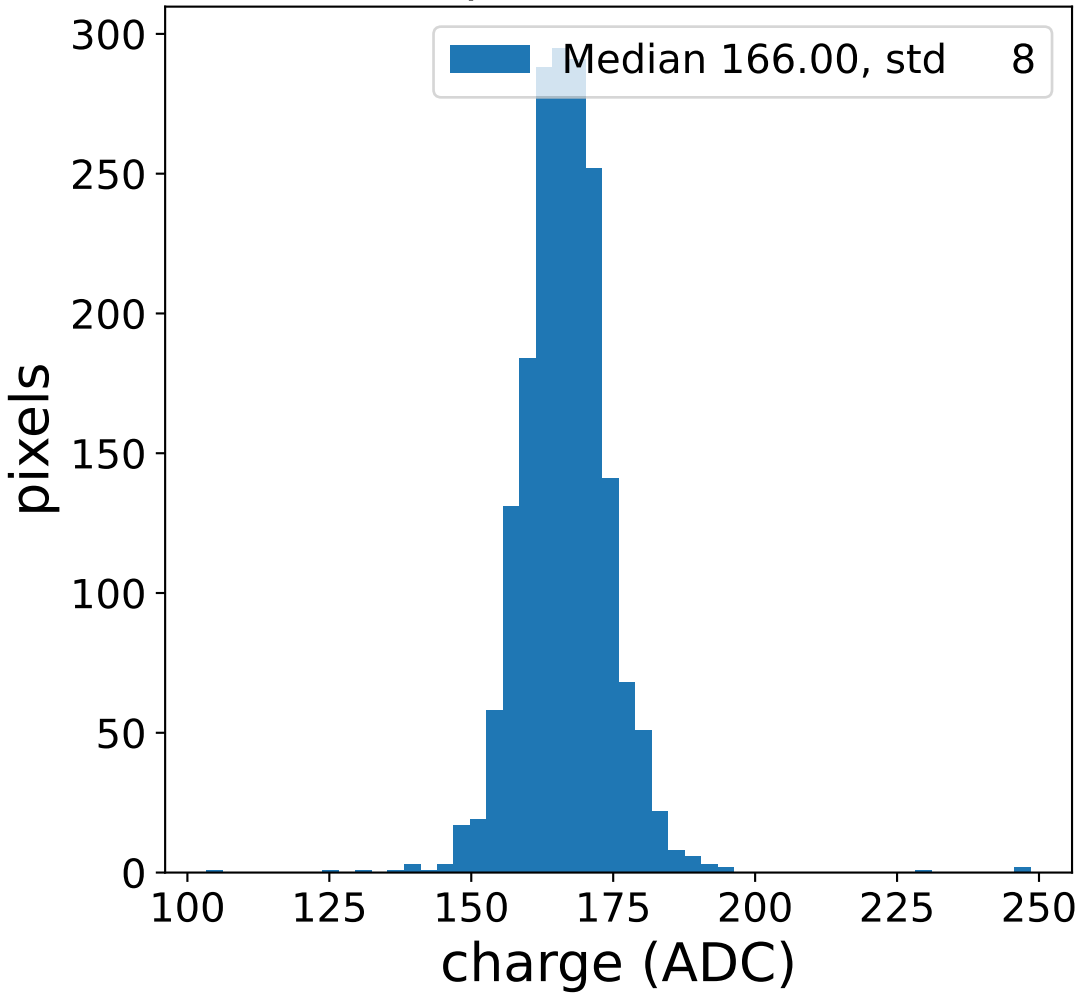

Run 6111

Run 6111

Run 6111 channel: HG

FF sample of 10000 events

pedestal sample of 10000 events

flat-fielded gain [ADC/pe]

Run 6111 channel: LG

FF sample of 10000 events

pedestal sample of 10000 events

flat-fielded gain [ADC/pe]