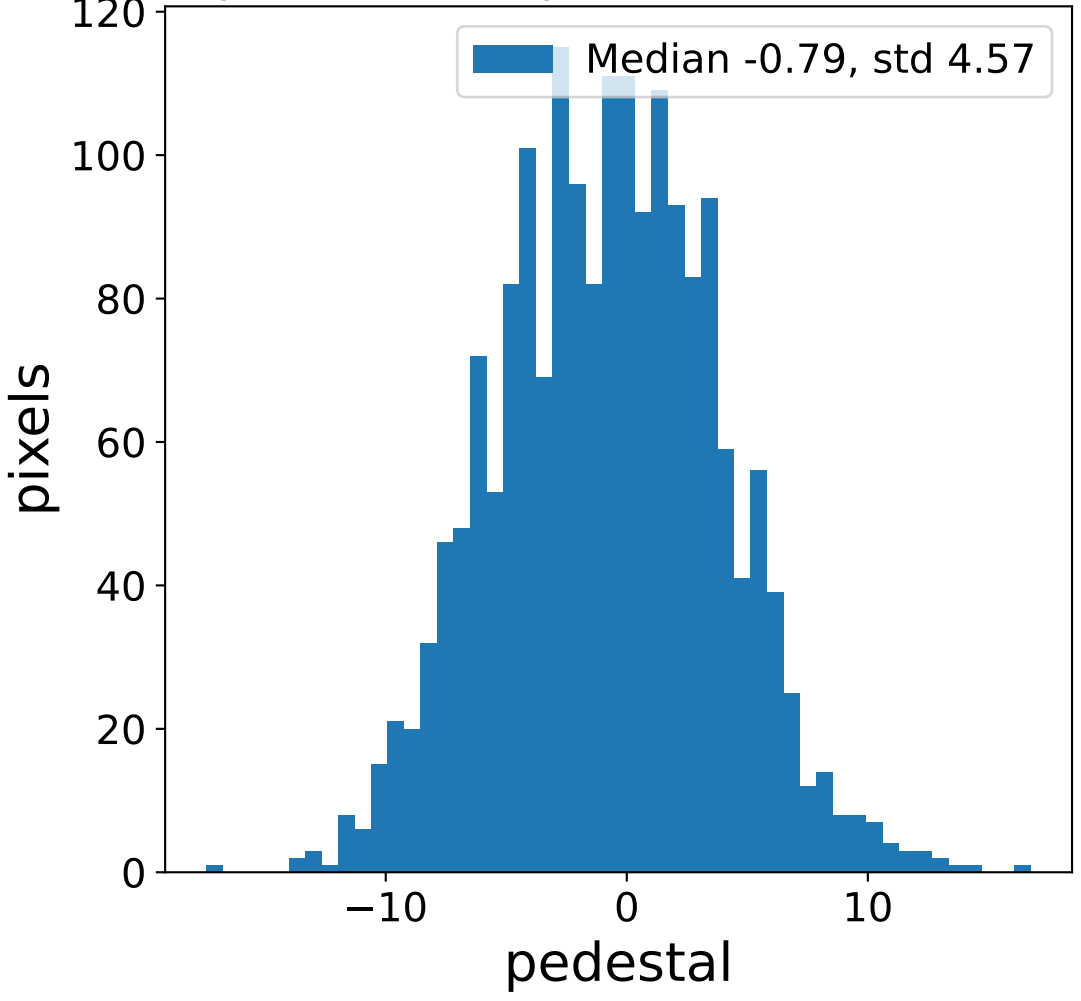

Run 6111

Run 6111

Run 6111 channel: HG

FF sample of 10000 events

pedestal sample of 10000 events

flat-fielded gain [ADC/pe]

Run 6111 channel: LG

FF sample of 10000 events

pedestal sample of 10000 events

flat-fielded gain [ADC/pe]