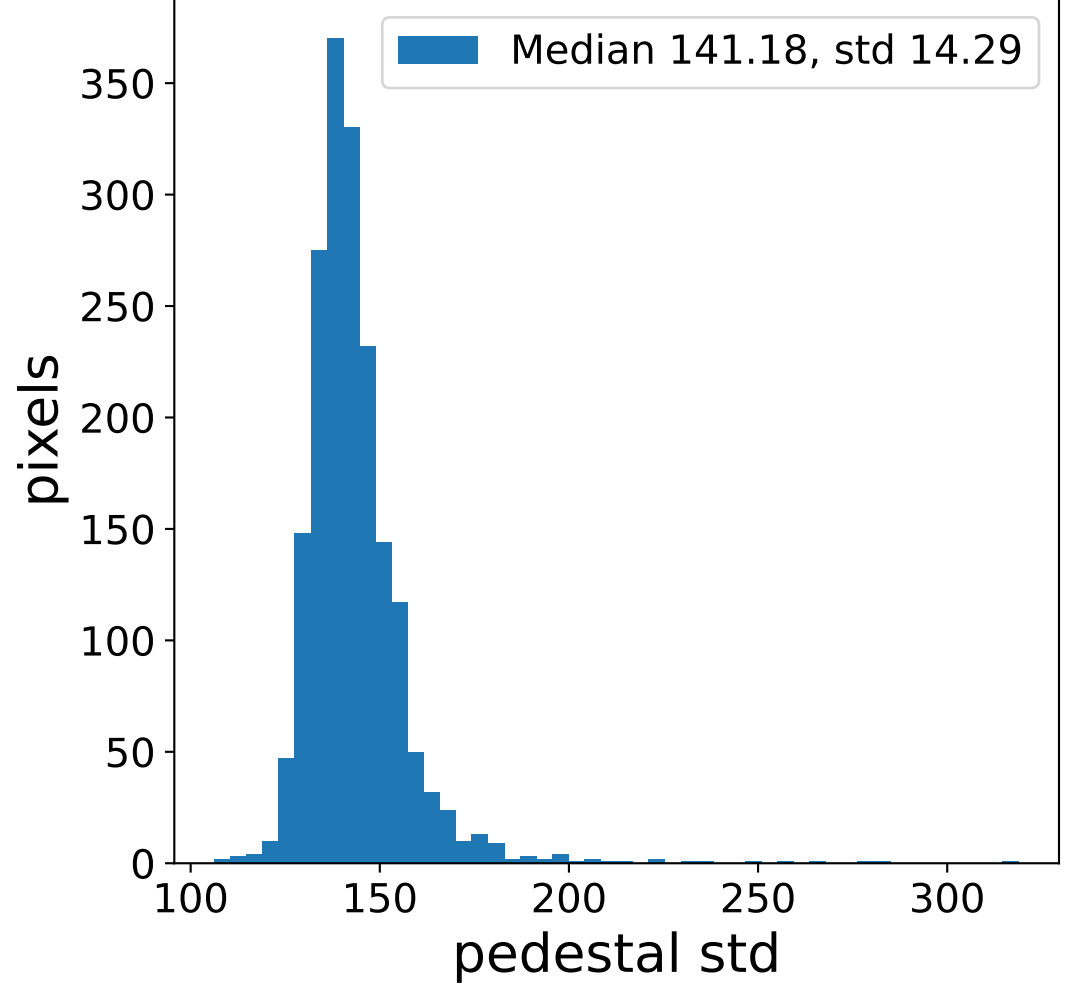

Run 6111

Run 6111

Run 6111 channel: HG

FF sample of 10000 events

pedestal sample of 10000 events

flat-fielded gain [ADC/pe]

Run 6111 channel: LG

FF sample of 10000 events

pedestal sample of 10000 events

flat-fielded gain [ADC/pe]