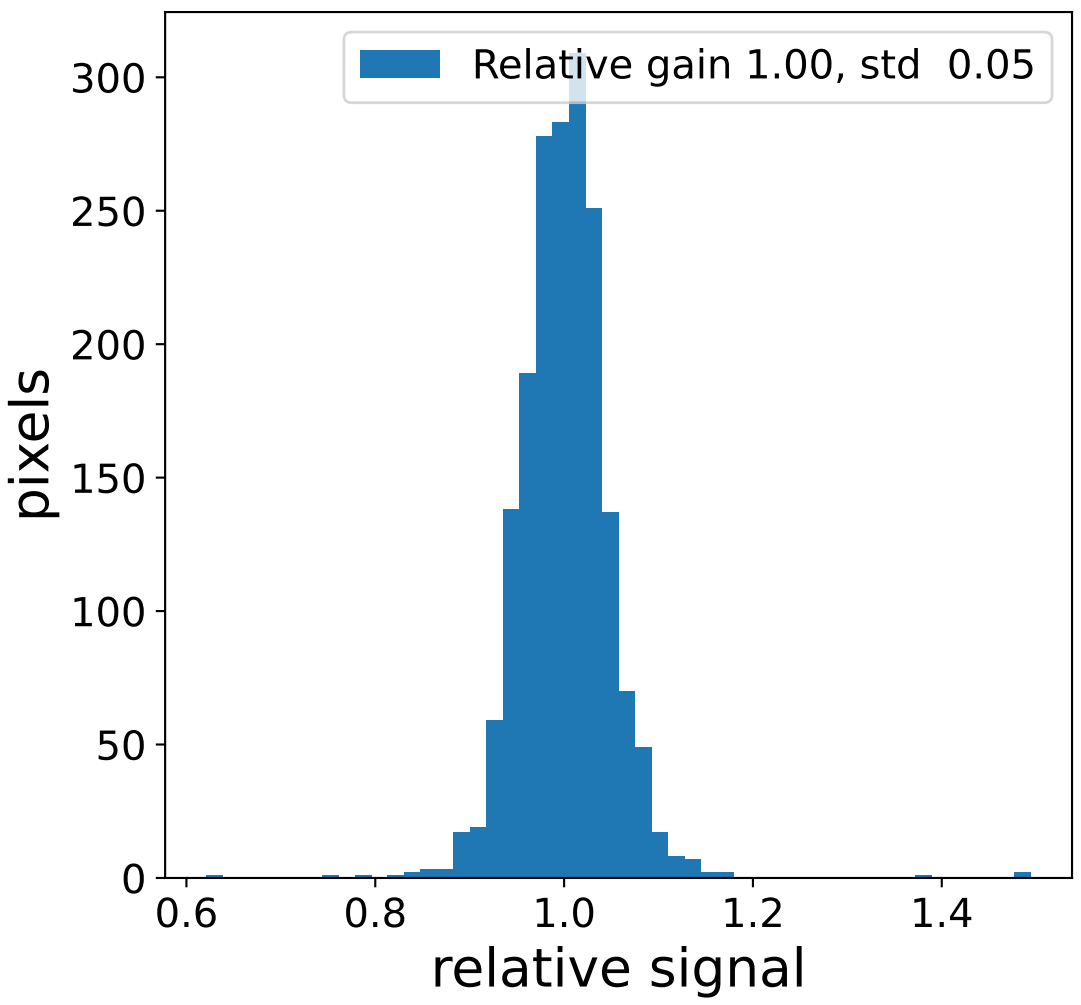

Run 6111

Run 6111

Run 6111 channel: HG

FF sample of 10000 events

pedestal sample of 10000 events

flat-fielded gain [ADC/pe]

Run 6111 channel: LG

FF sample of 10000 events

pedestal sample of 10000 events

flat-fielded gain [ADC/pe]