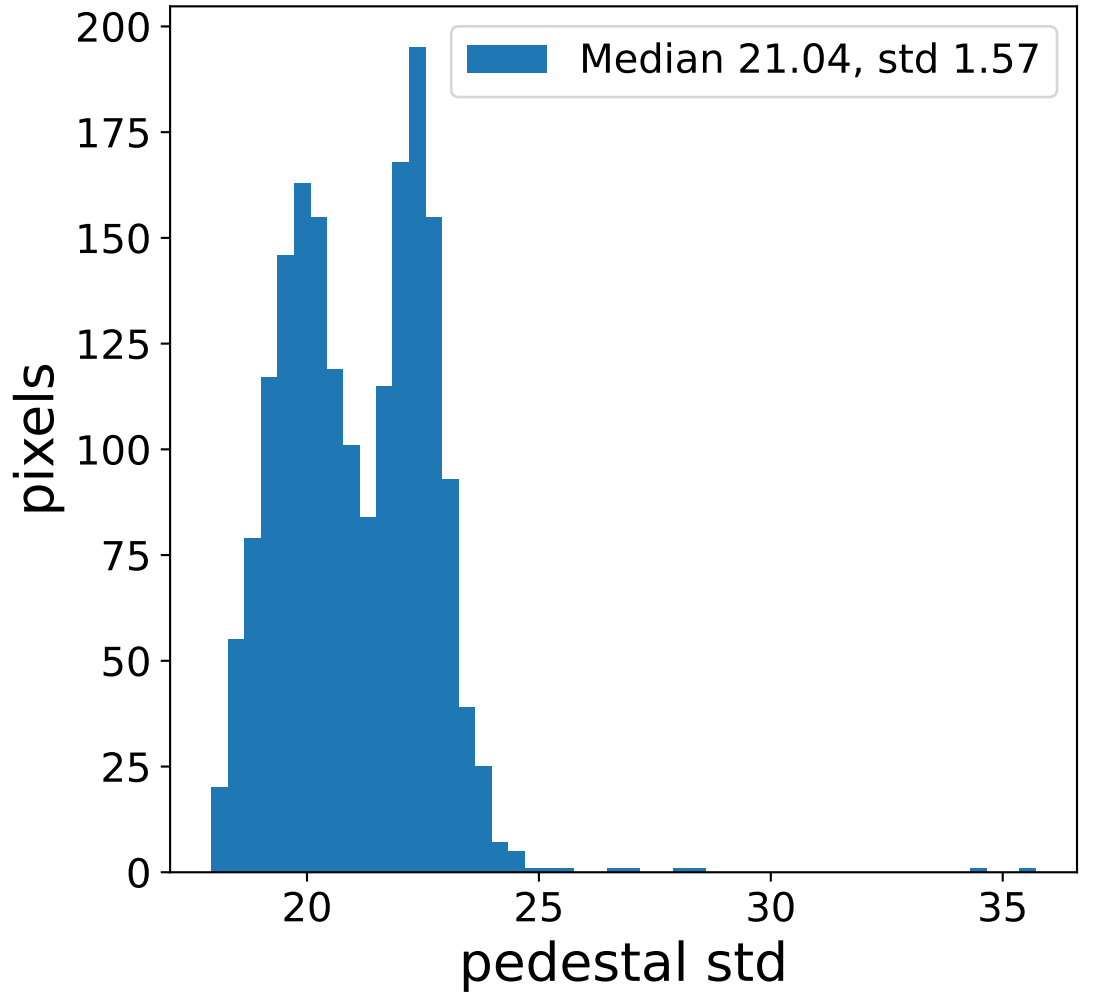

Run 6111

Run 6111

Run 6111 channel: HG

FF sample of 10000 events

pedestal sample of 10000 events

flat-fielded gain [ADC/pe]

Run 6111 channel: LG

FF sample of 10000 events

pedestal sample of 10000 events

flat-fielded gain [ADC/pe]