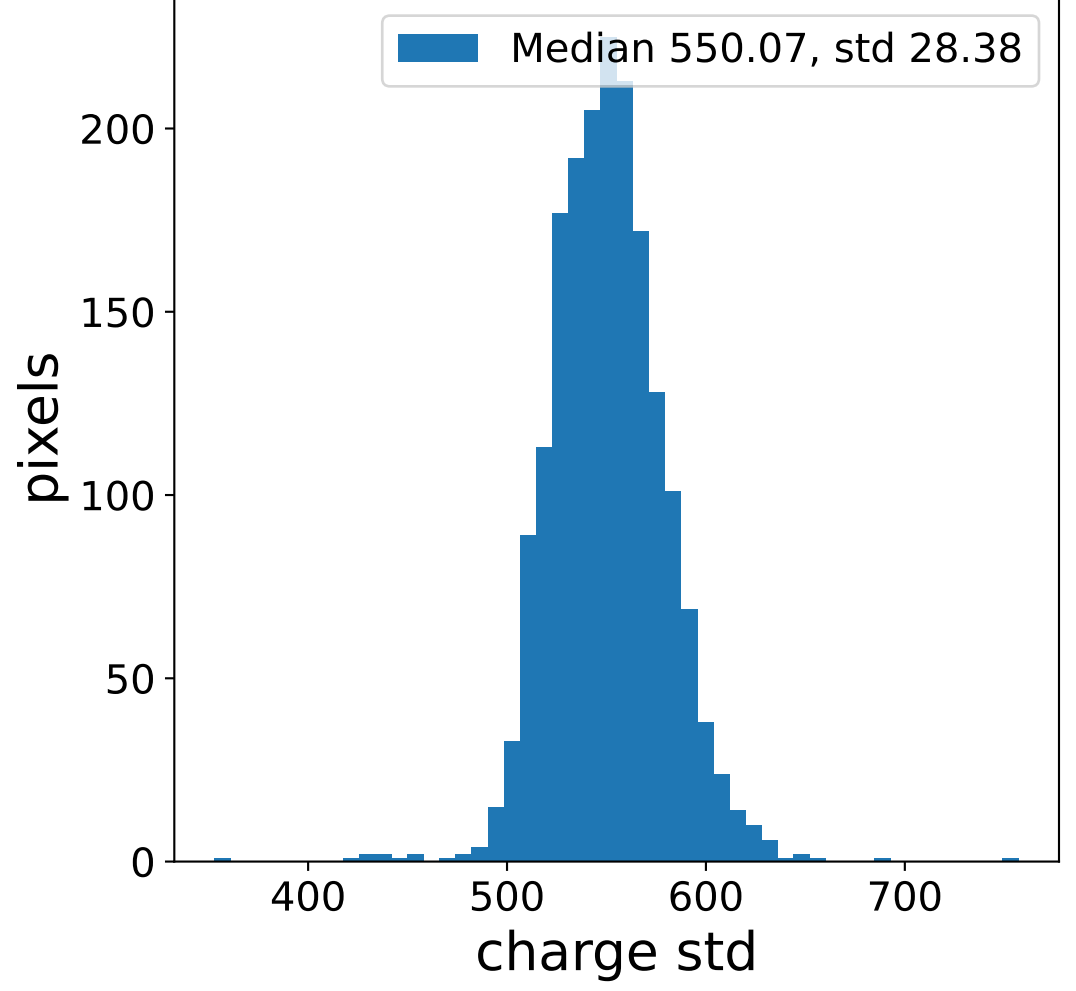

Run 6111

Run 6111

Run 6111 channel: HG

FF sample of 10000 events

pedestal sample of 10000 events

flat-fielded gain [ADC/pe]

Run 6111 channel: LG

FF sample of 10000 events

pedestal sample of 10000 events

flat-fielded gain [ADC/pe]