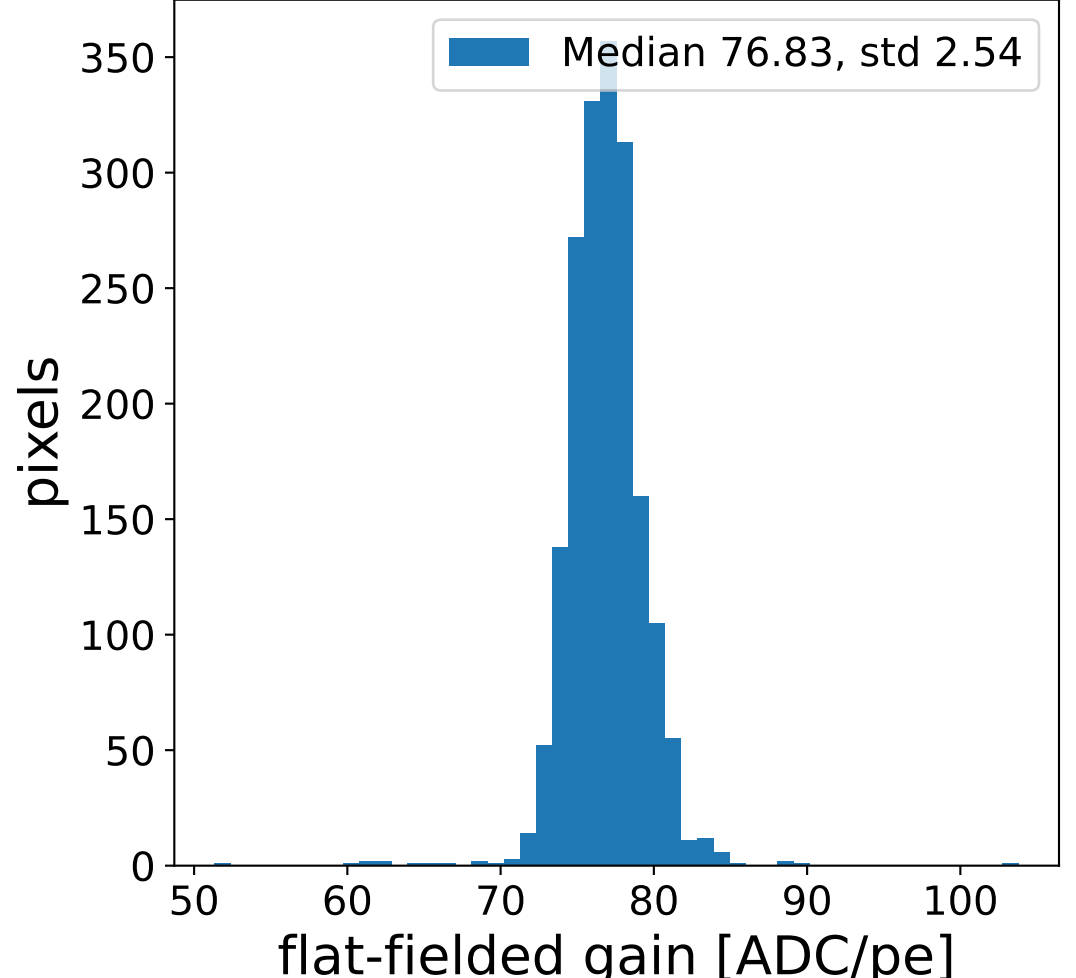

Run 6111

Run 6111

Run 6111 channel: HG

FF sample of 10000 events

pedestal sample of 10000 events

flat-fielded gain [ADC/pe]

Run 6111 channel: LG

FF sample of 10000 events

pedestal sample of 10000 events

flat-fielded gain [ADC/pe]