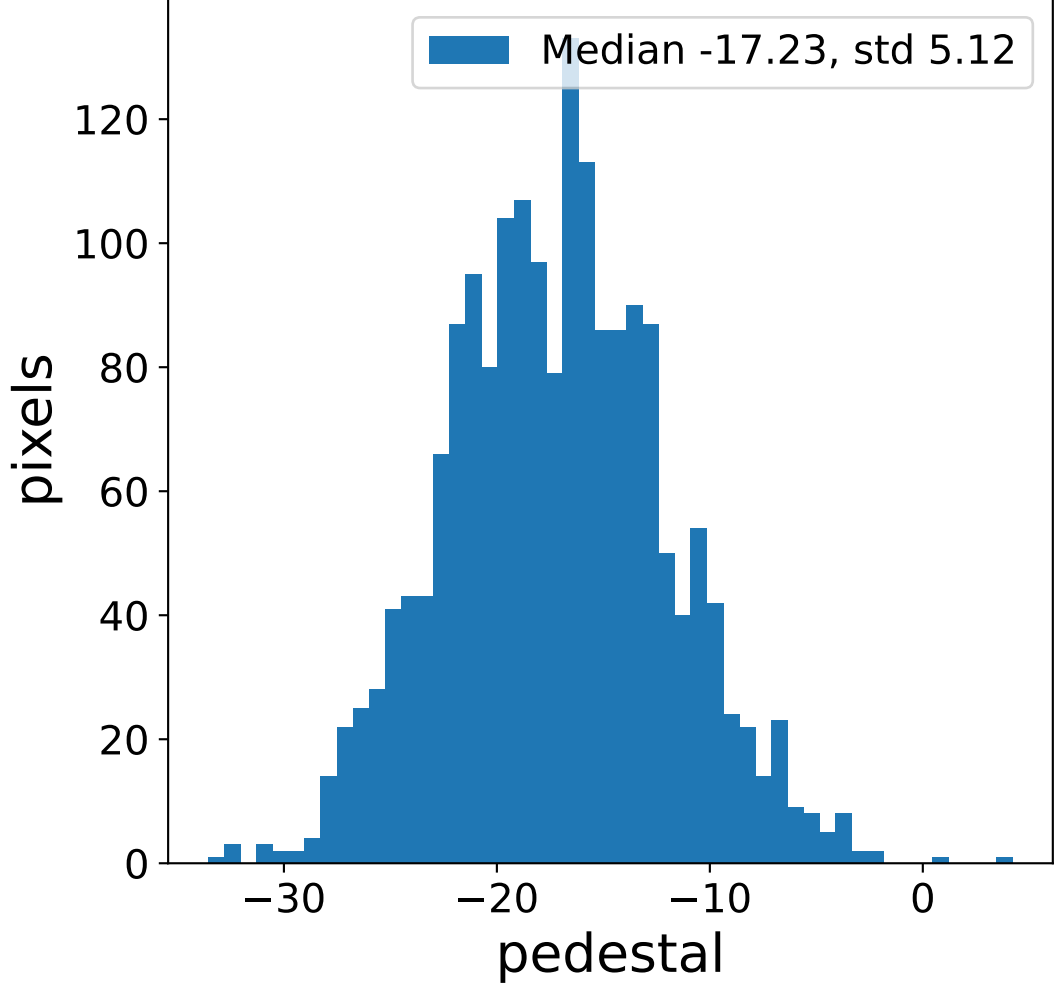

Run 6111

Run 6111

Run 6111 channel: HG

FF sample of 10000 events

pedestal sample of 10000 events

flat-fielded gain [ADC/pe]

Run 6111 channel: LG

FF sample of 10000 events

pedestal sample of 10000 events

flat-fielded gain [ADC/pe]