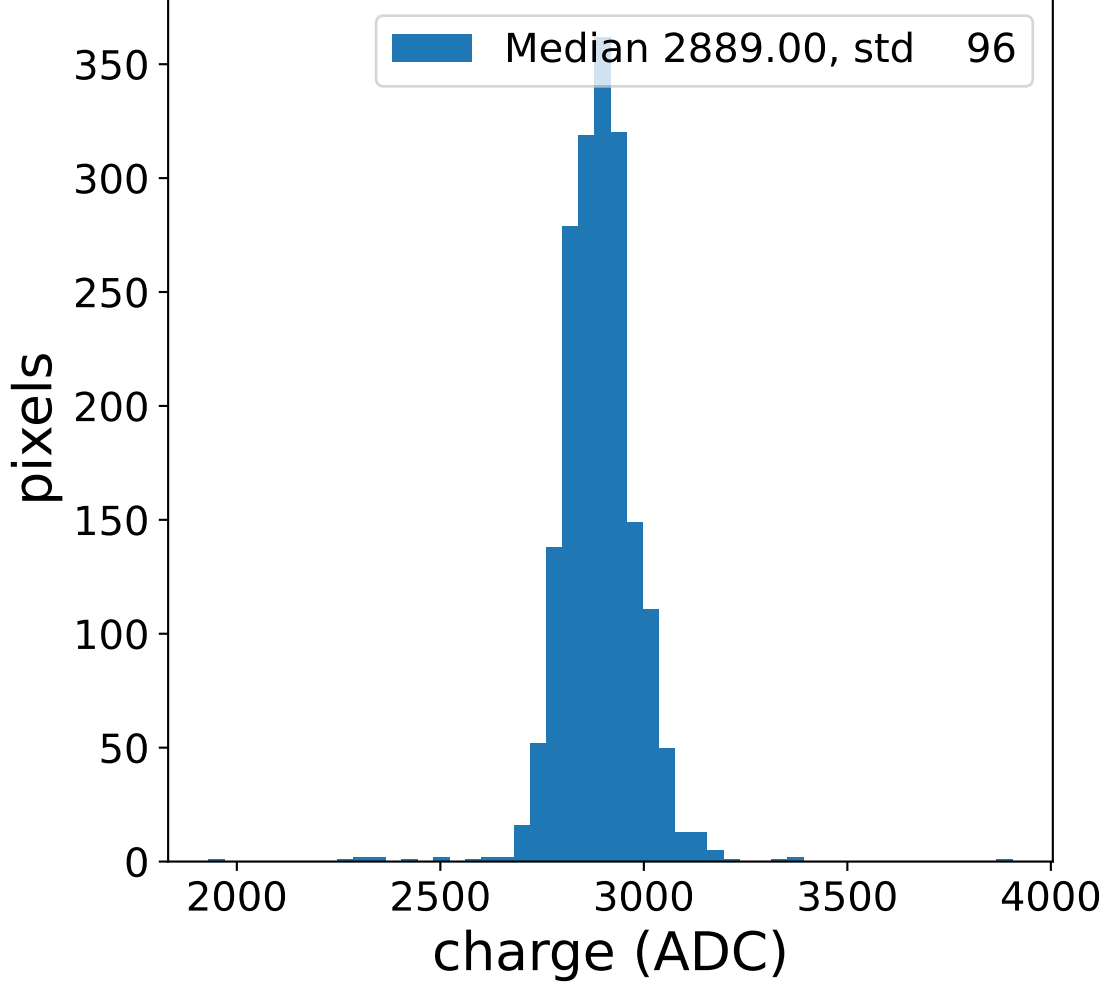

Run 6111

Run 6111

Run 6111 channel: HG

FF sample of 10000 events

pedestal sample of 10000 events

flat-fielded gain [ADC/pe]

Run 6111 channel: LG

FF sample of 10000 events

pedestal sample of 10000 events

flat-fielded gain [ADC/pe]