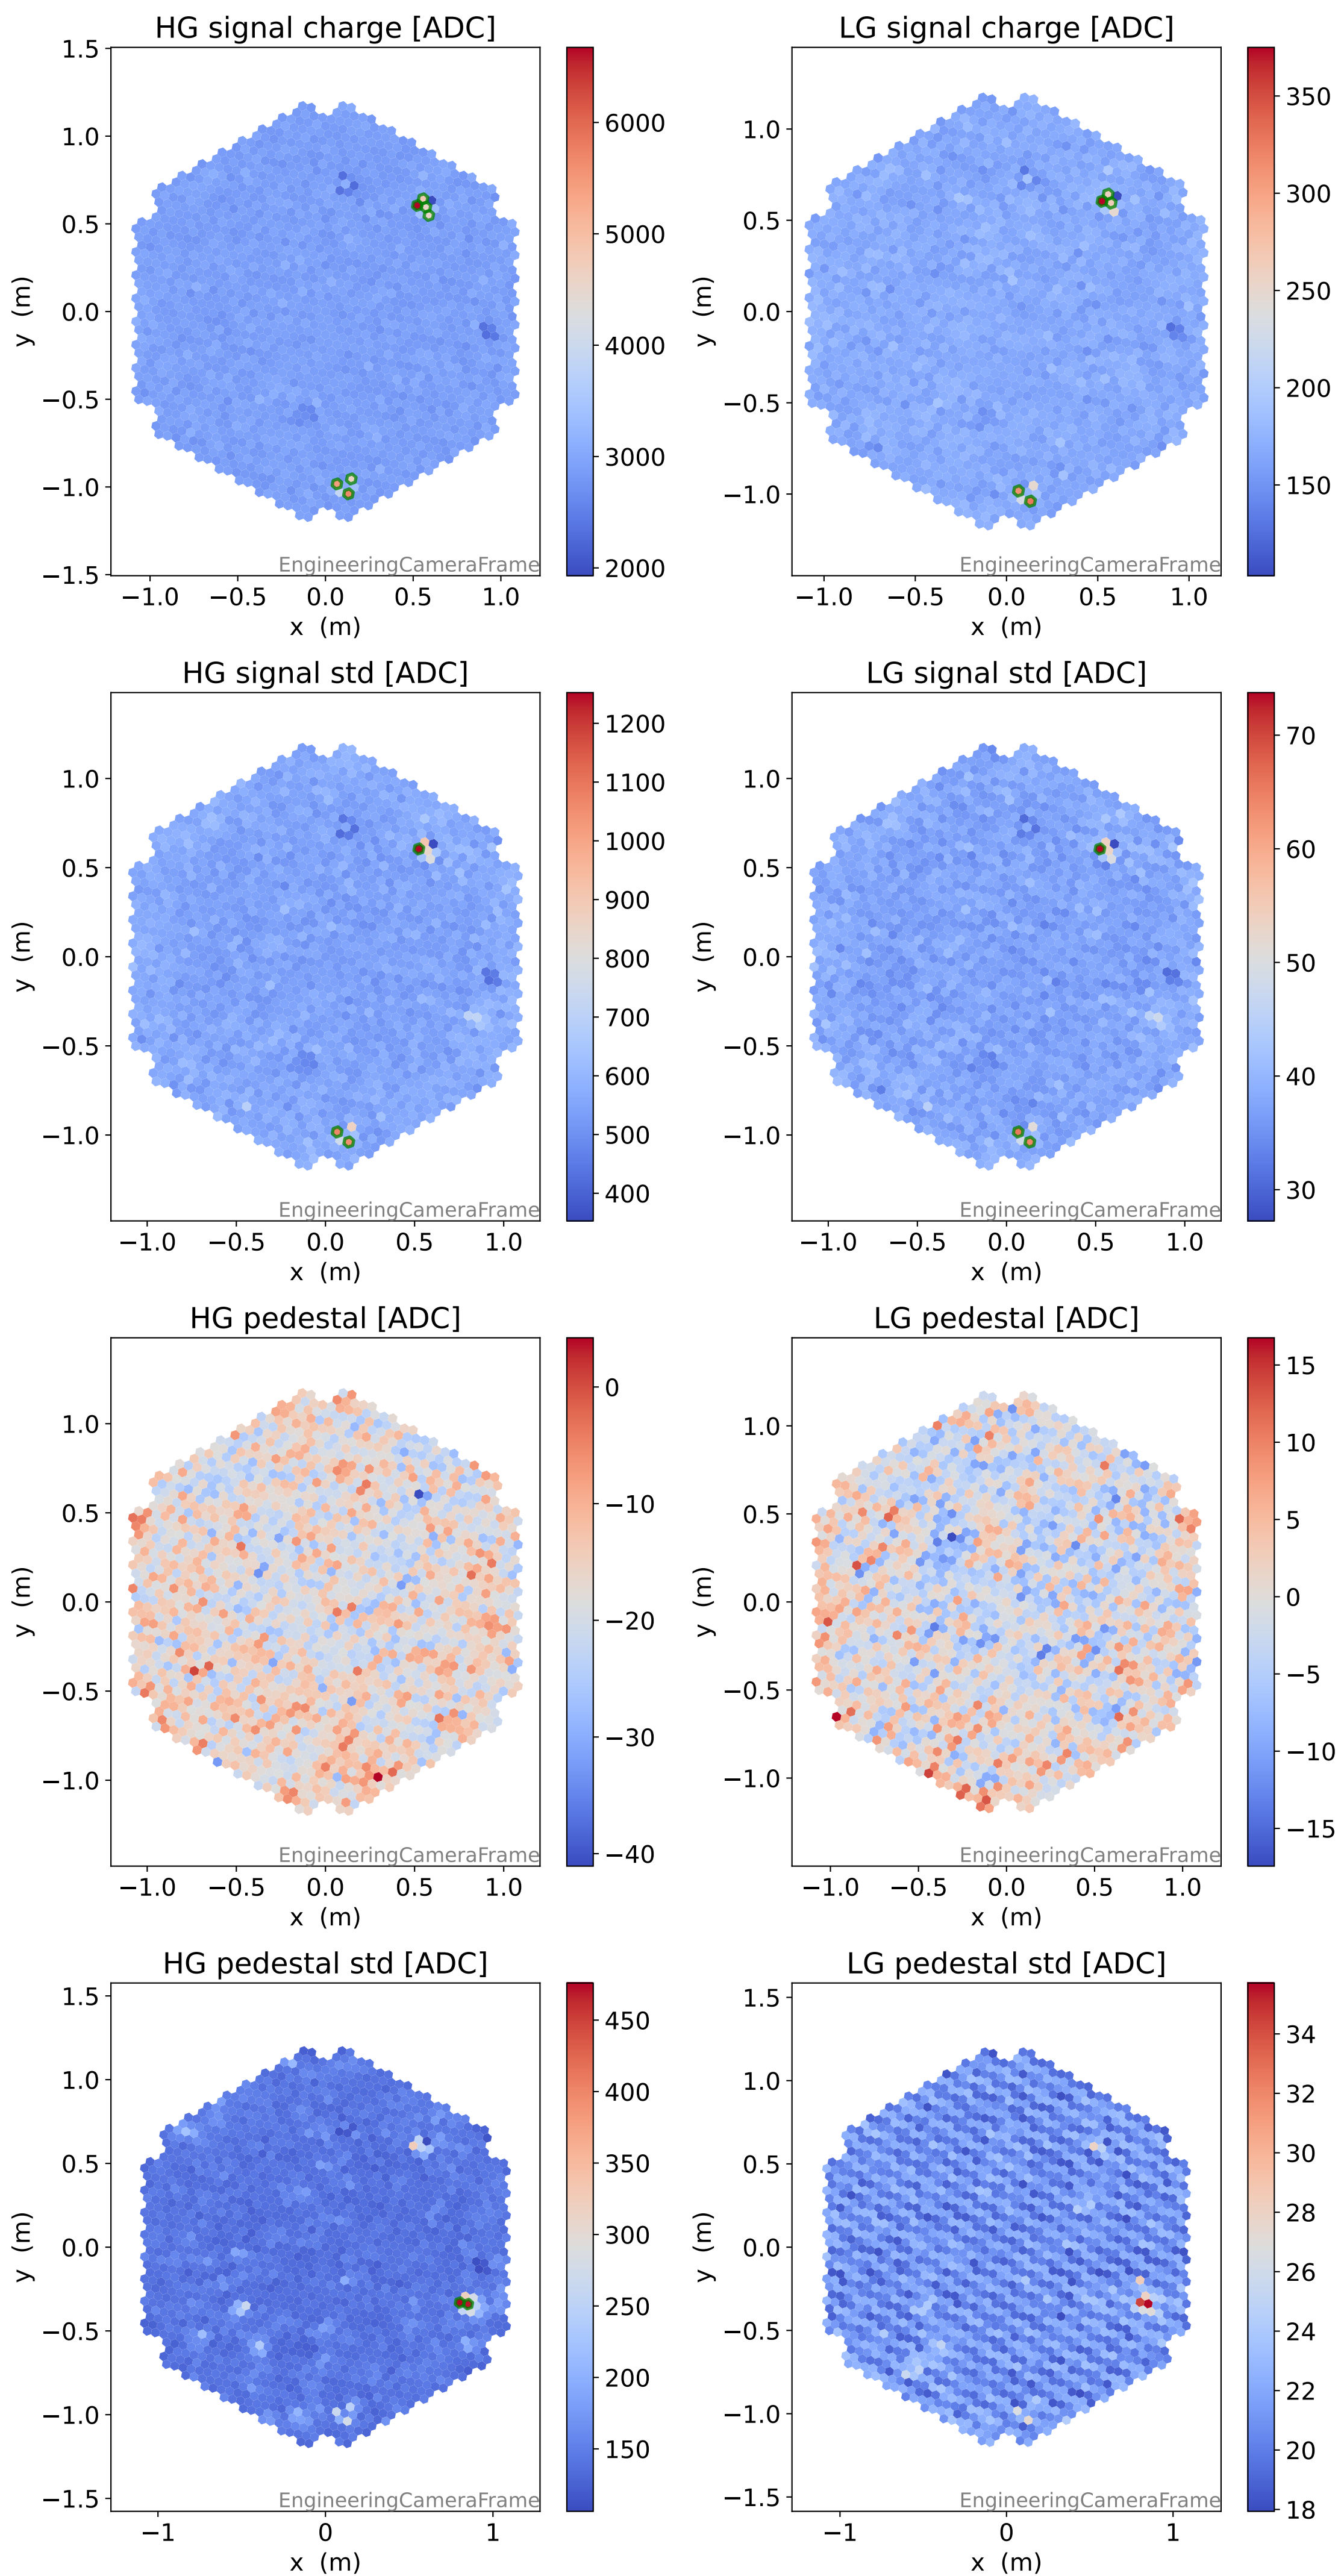

Run 6111

Run 6111

Run 6111 channel: HG

FF sample of 10000 events

pedestal sample of 10000 events

flat-fielded gain [ADC/pe]

Run 6111 channel: LG

FF sample of 10000 events

pedestal sample of 10000 events

flat-fielded gain [ADC/pe]