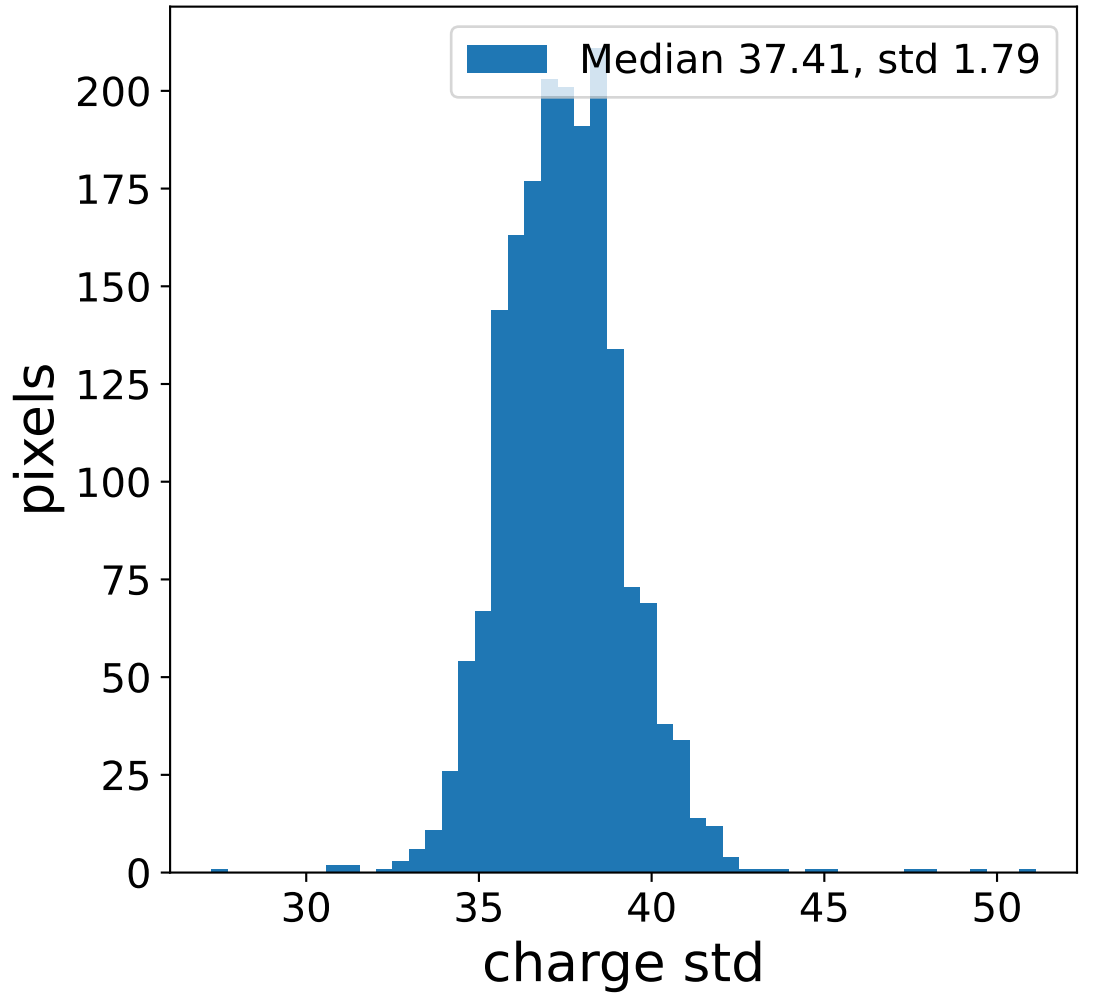

Run 6111

Run 6111

Run 6111 channel: HG

FF sample of 10000 events

pedestal sample of 10000 events

flat-fielded gain [ADC/pe]

Run 6111 channel: LG

FF sample of 10000 events

pedestal sample of 10000 events

flat-fielded gain [ADC/pe]