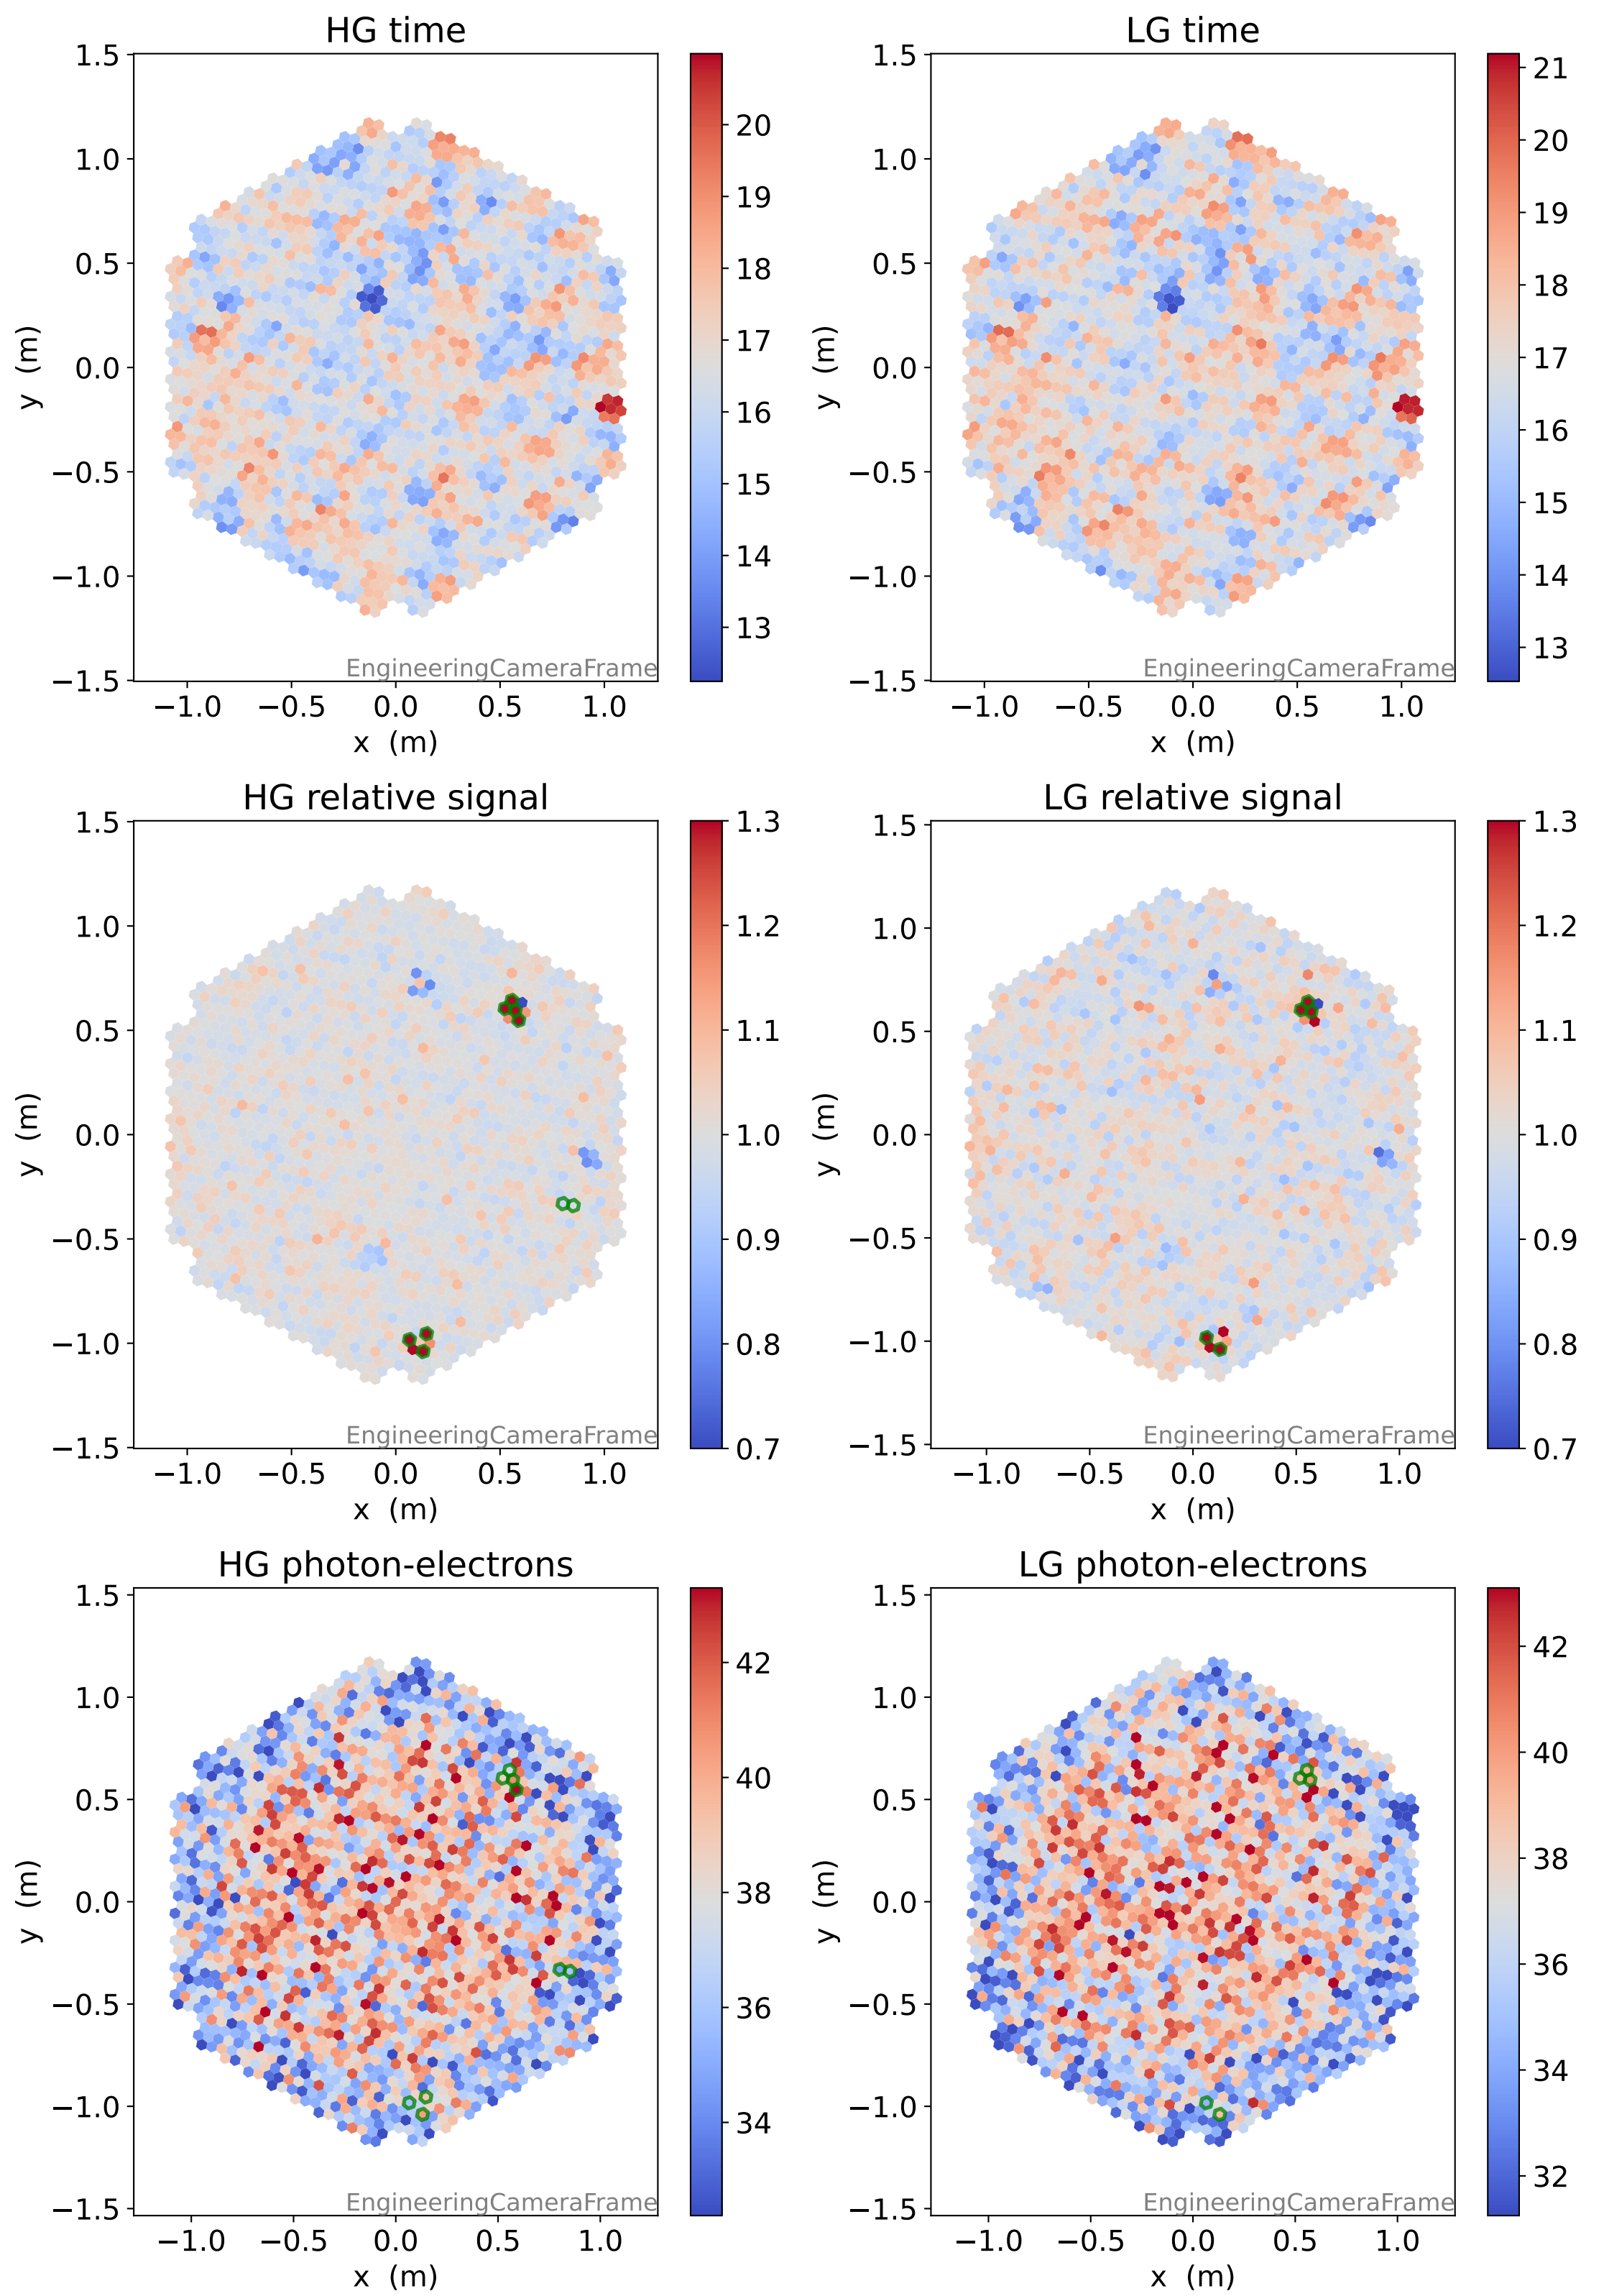

Run 6111

Run 6111

Run 6111 channel: HG

FF sample of 10000 events

pedestal sample of 10000 events

flat-fielded gain [ADC/pe]

Run 6111 channel: LG

FF sample of 10000 events

pedestal sample of 10000 events

flat-fielded gain [ADC/pe]