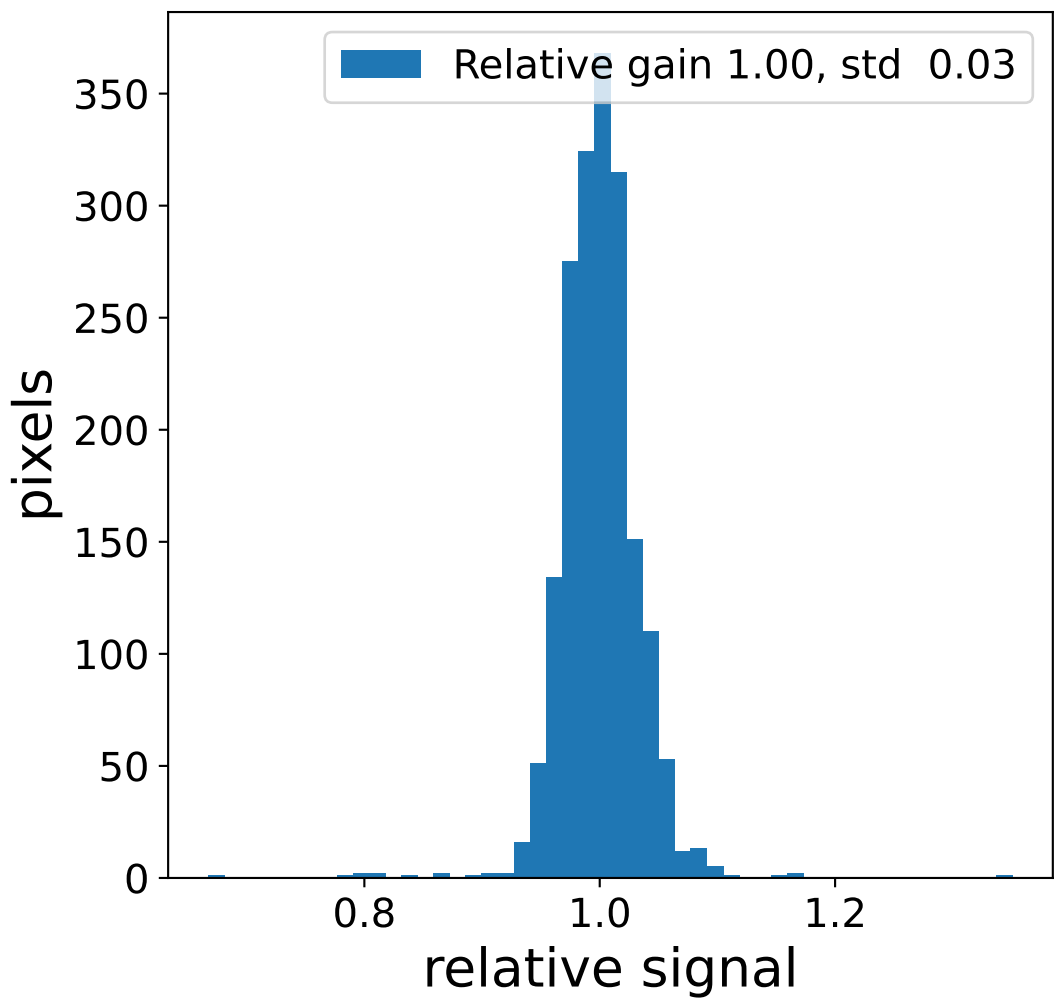

Run 6111

Run 6111

Run 6111 channel: HG

FF sample of 10000 events

pedestal sample of 10000 events

flat-fielded gain [ADC/pe]

Run 6111 channel: LG

FF sample of 10000 events

pedestal sample of 10000 events

flat-fielded gain [ADC/pe]