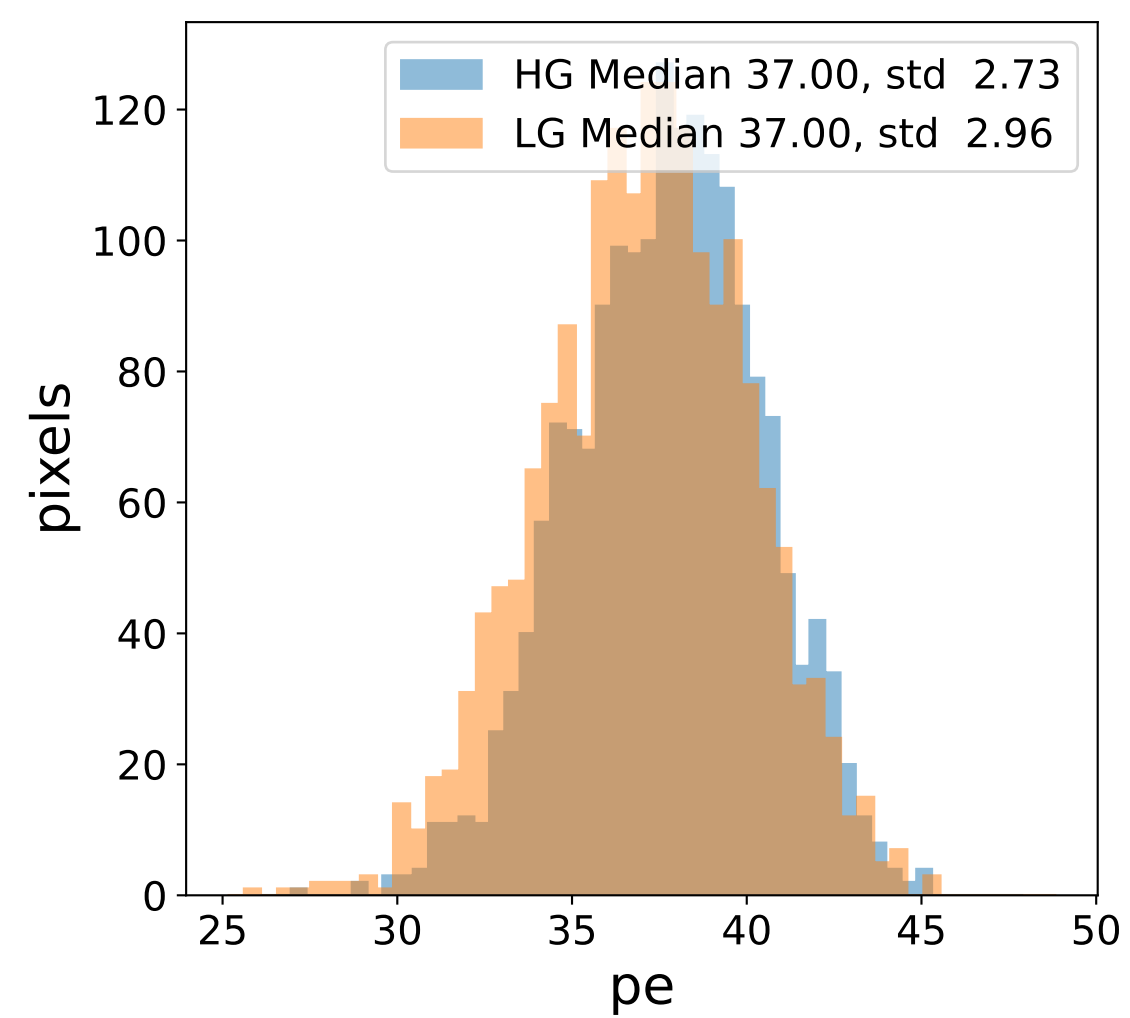

Run 6111

Run 6111

Run 6111 channel: HG

FF sample of 10000 events

pedestal sample of 10000 events

flat-fielded gain [ADC/pe]

Run 6111 channel: LG

FF sample of 10000 events

pedestal sample of 10000 events

flat-fielded gain [ADC/pe]