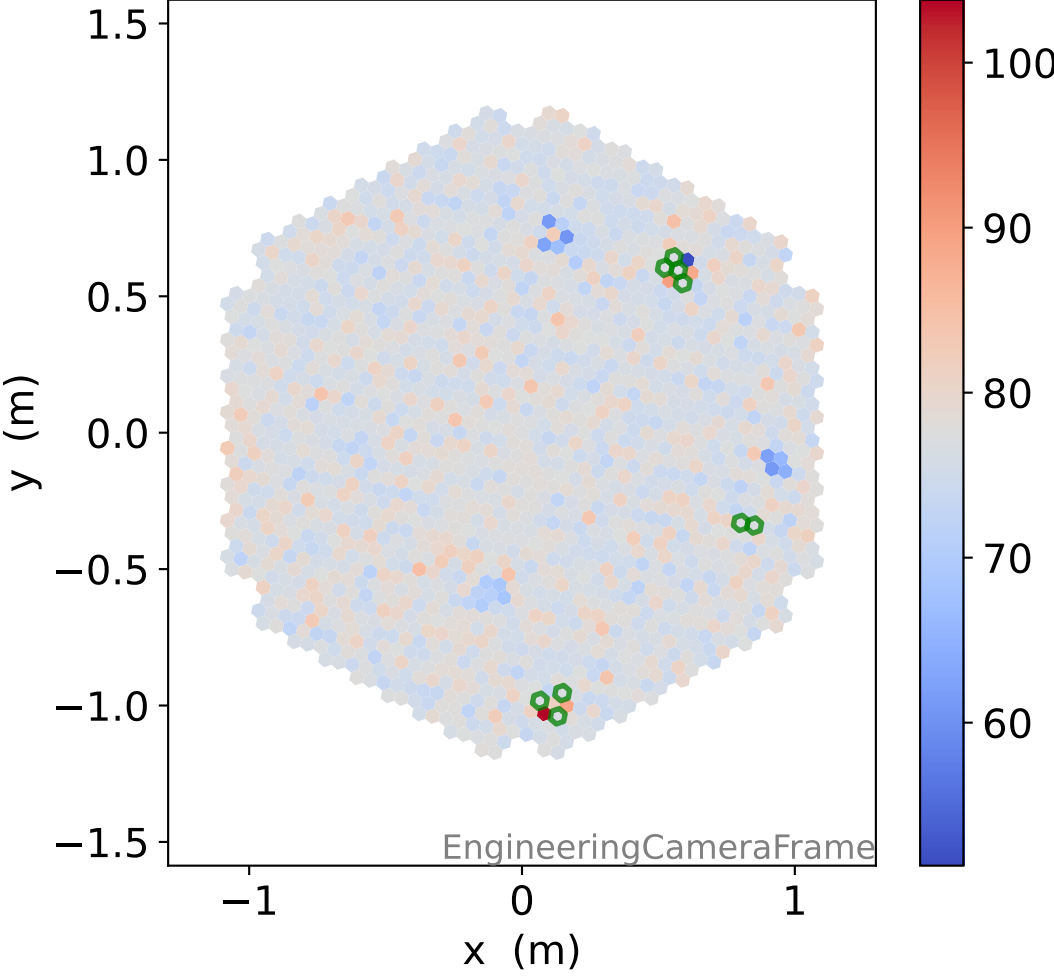

Run 6111

Run 6111

Run 6111 channel: HG

FF sample of 10000 events

pedestal sample of 10000 events

flat-fielded gain [ADC/pe]

Run 6111 channel: LG

FF sample of 10000 events

pedestal sample of 10000 events

flat-fielded gain [ADC/pe]