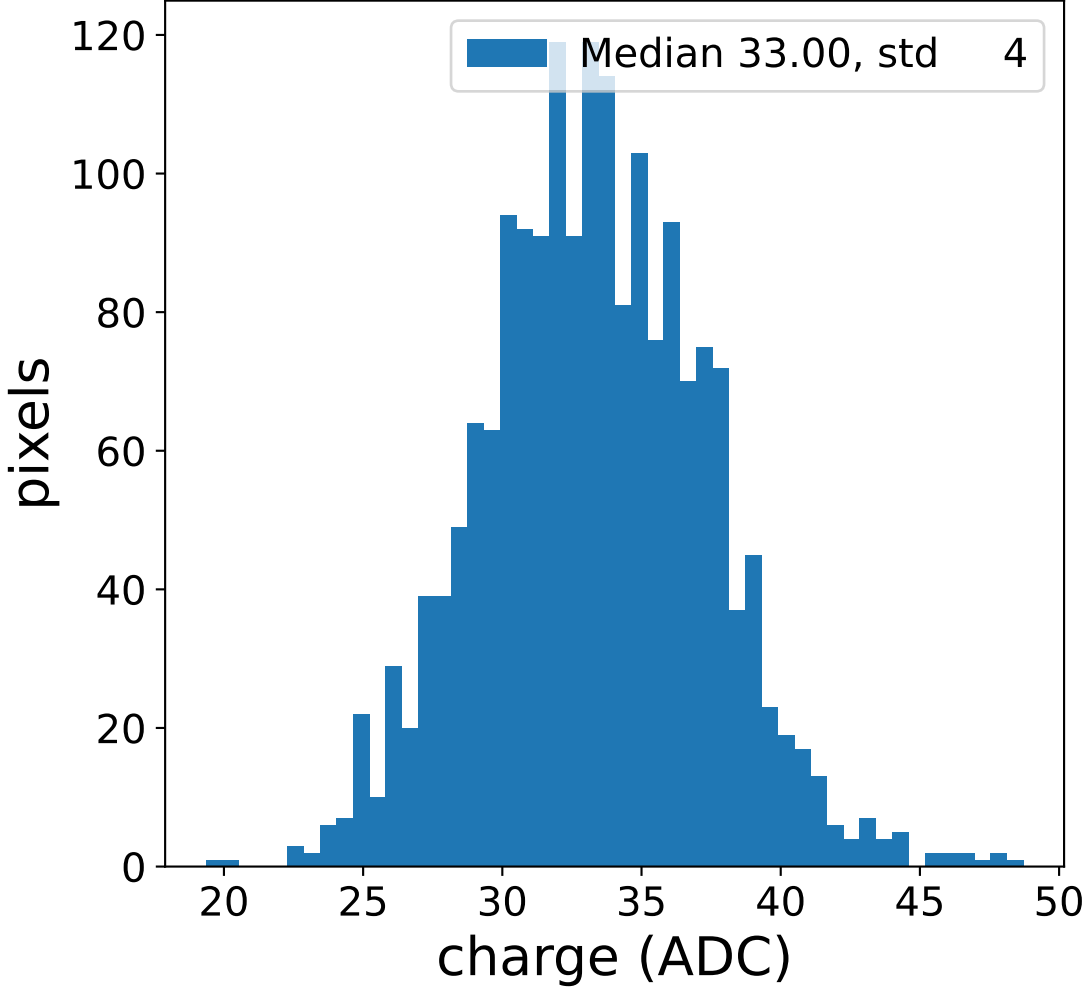

Run 6108

Run 6108

Run 6108 channel: HG

FF sample of 10000 events

pedestal sample of 10000 events

flat-fielded gain [ADC/pe]

Run 6108 channel: LG

FF sample of 10000 events

pedestal sample of 10000 events

flat-fielded gain [ADC/pe]