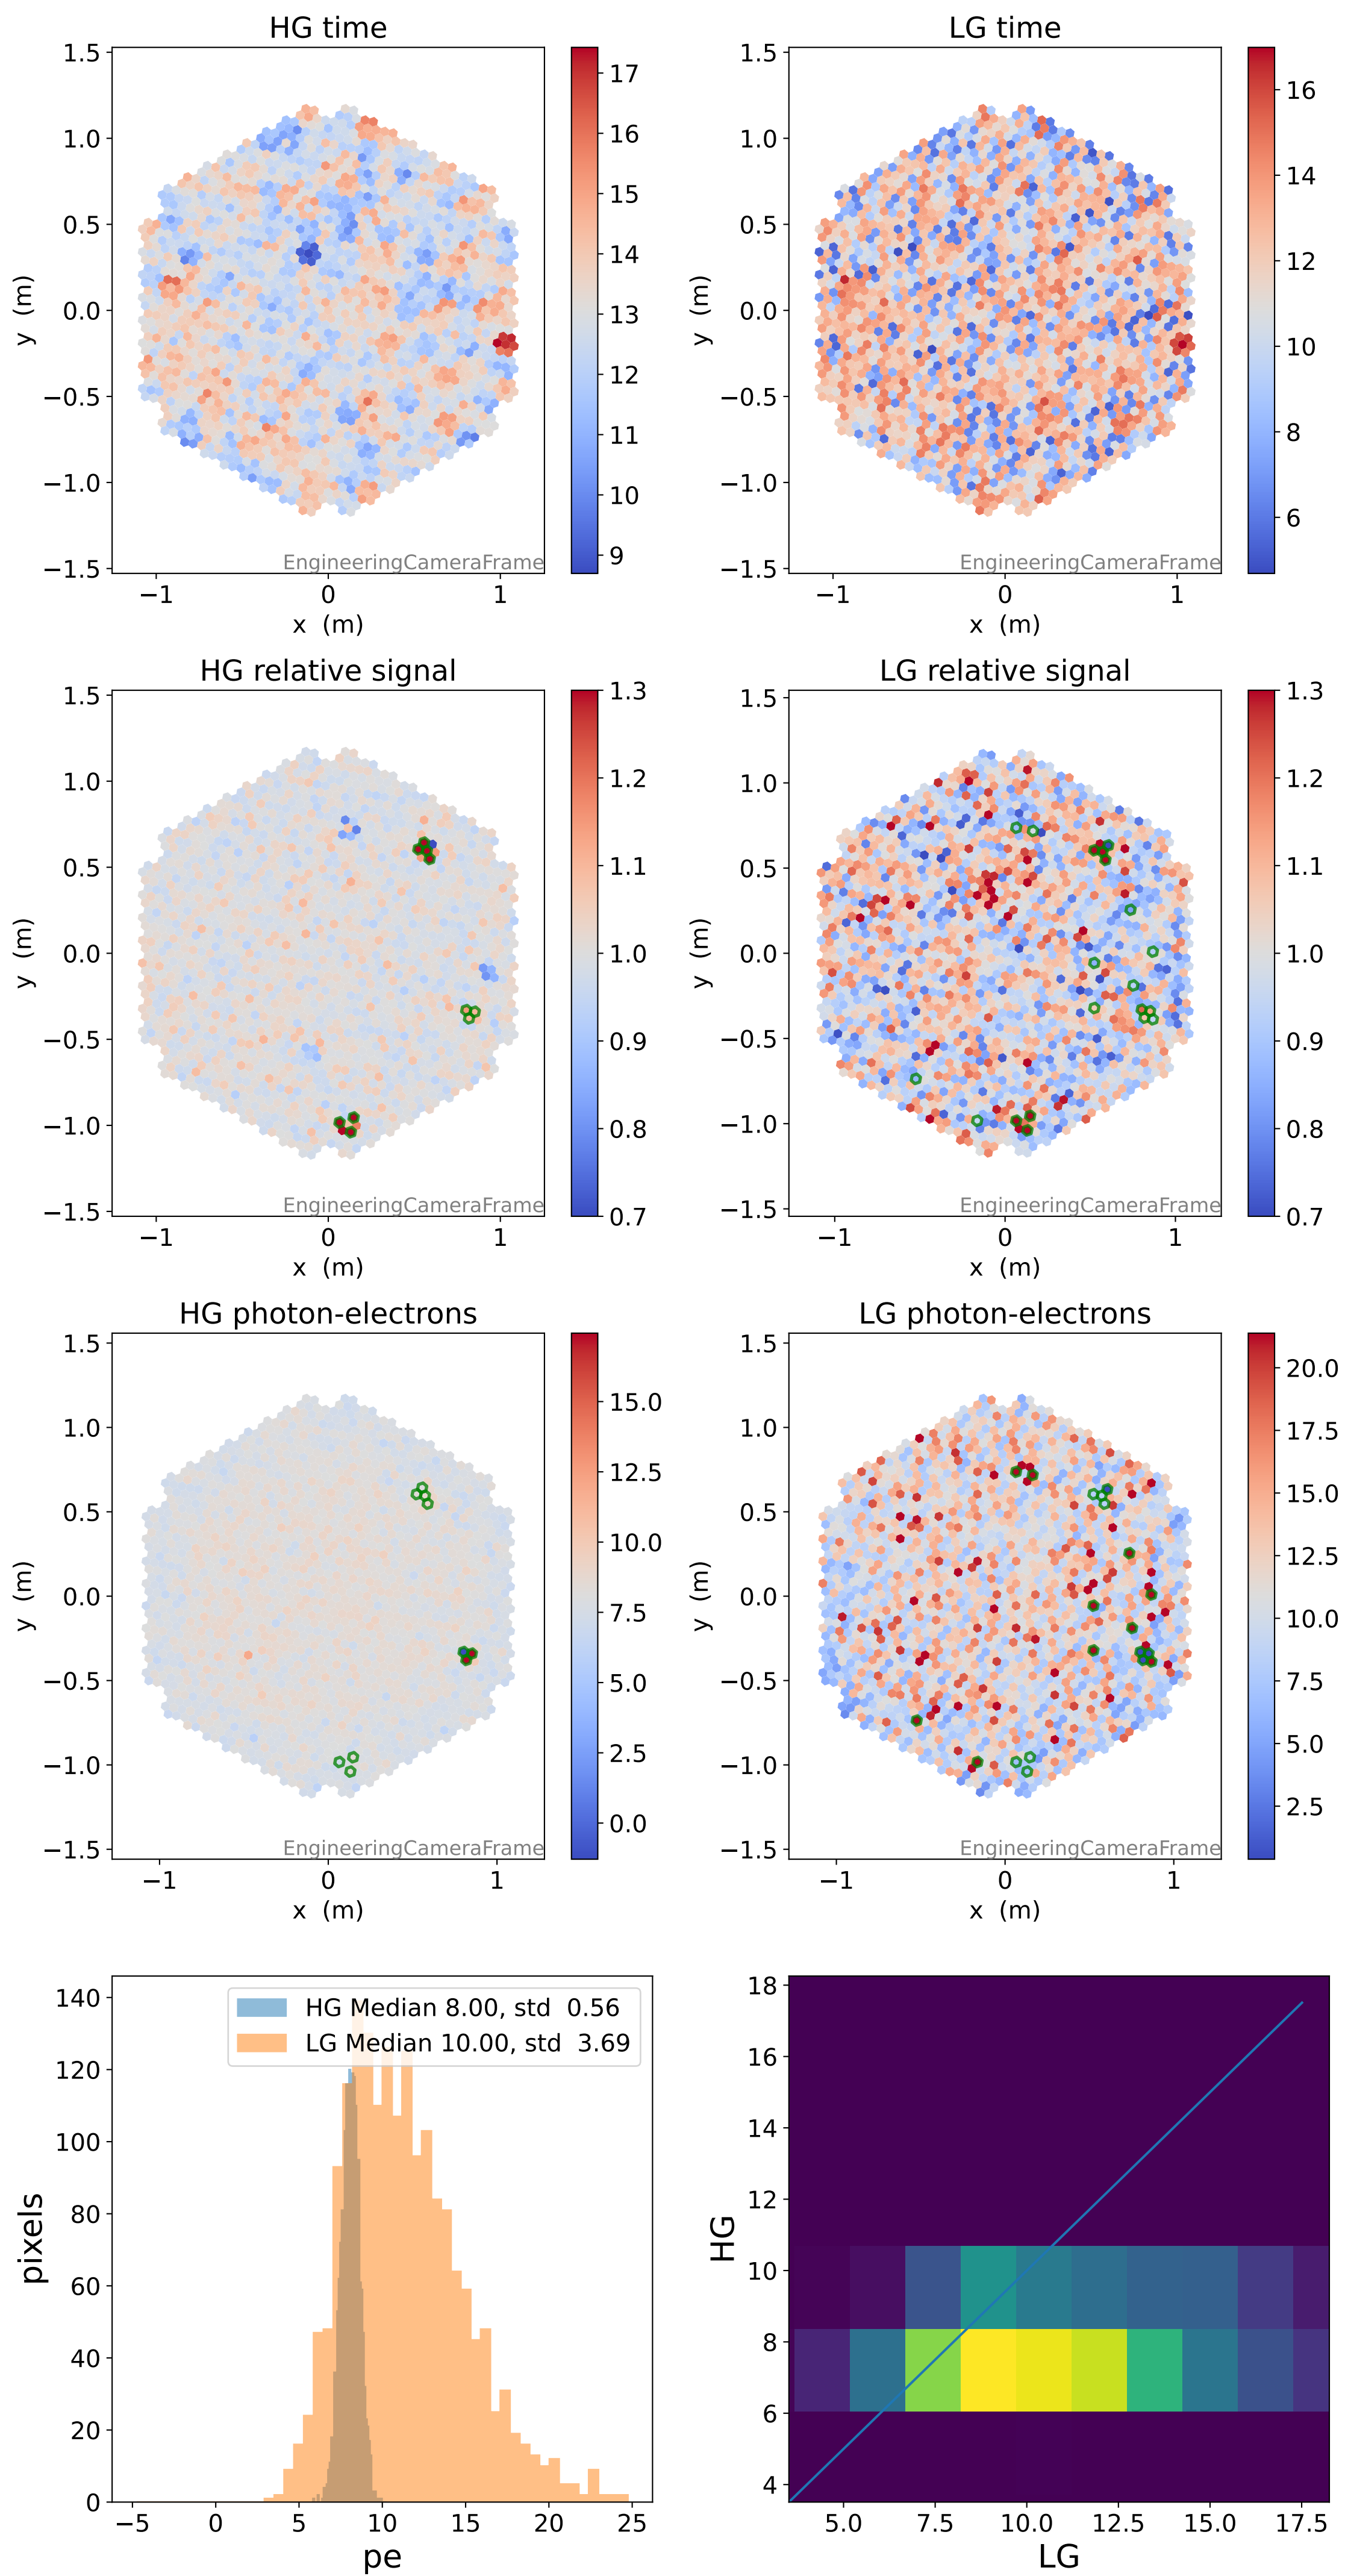

Run 6108

Run 6108

Run 6108 channel: HG

FF sample of 10000 events

pedestal sample of 10000 events

flat-fielded gain [ADC/pe]

Run 6108 channel: LG

FF sample of 10000 events

pedestal sample of 10000 events

flat-fielded gain [ADC/pe]