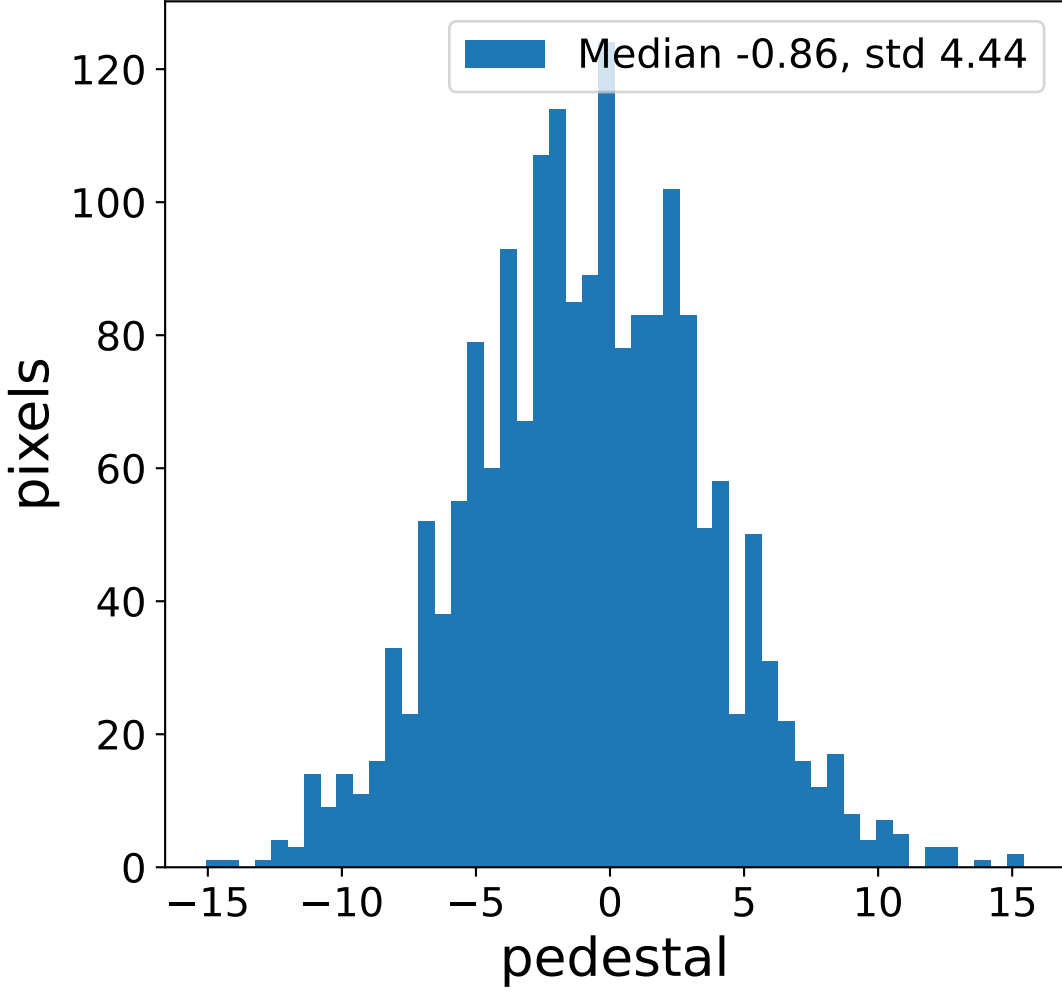

Run 6108

Run 6108

Run 6108 channel: HG

FF sample of 10000 events

pedestal sample of 10000 events

flat-fielded gain [ADC/pe]

Run 6108 channel: LG

FF sample of 10000 events

pedestal sample of 10000 events

flat-fielded gain [ADC/pe]