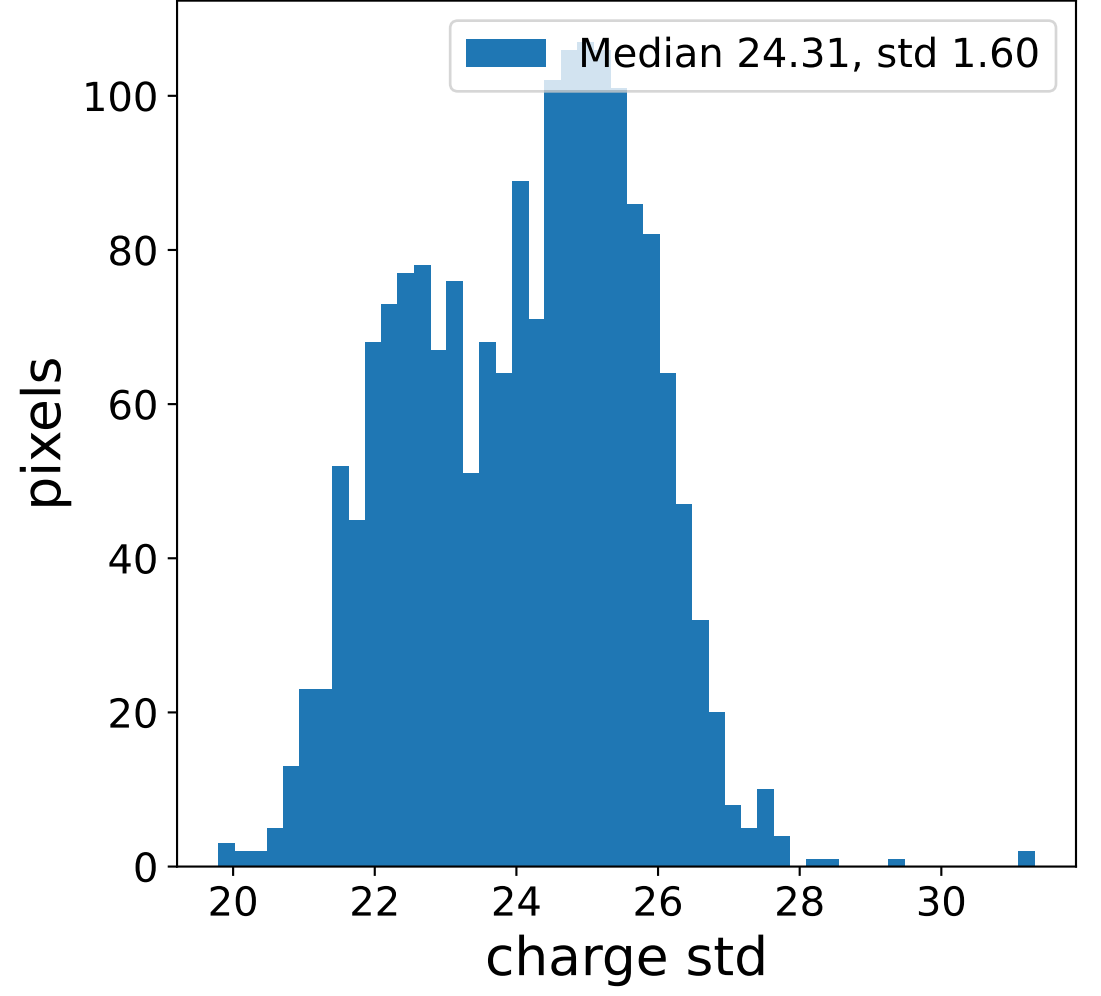

Run 6108

Run 6108

Run 6108 channel: HG

FF sample of 10000 events

pedestal sample of 10000 events

flat-fielded gain [ADC/pe]

Run 6108 channel: LG

FF sample of 10000 events

pedestal sample of 10000 events

flat-fielded gain [ADC/pe]