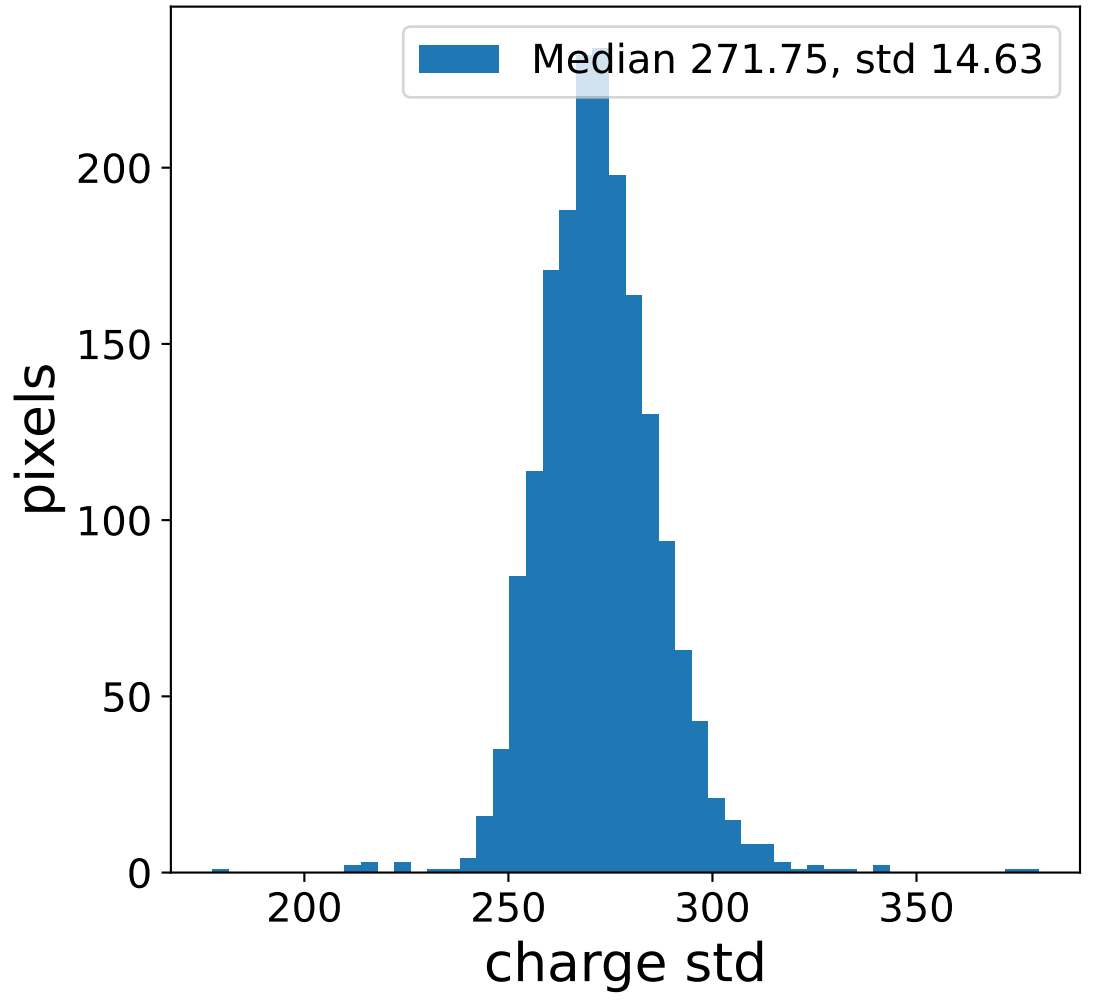

Run 6108

Run 6108

Run 6108 channel: HG

FF sample of 10000 events

pedestal sample of 10000 events

flat-fielded gain [ADC/pe]

Run 6108 channel: LG

FF sample of 10000 events

pedestal sample of 10000 events

flat-fielded gain [ADC/pe]