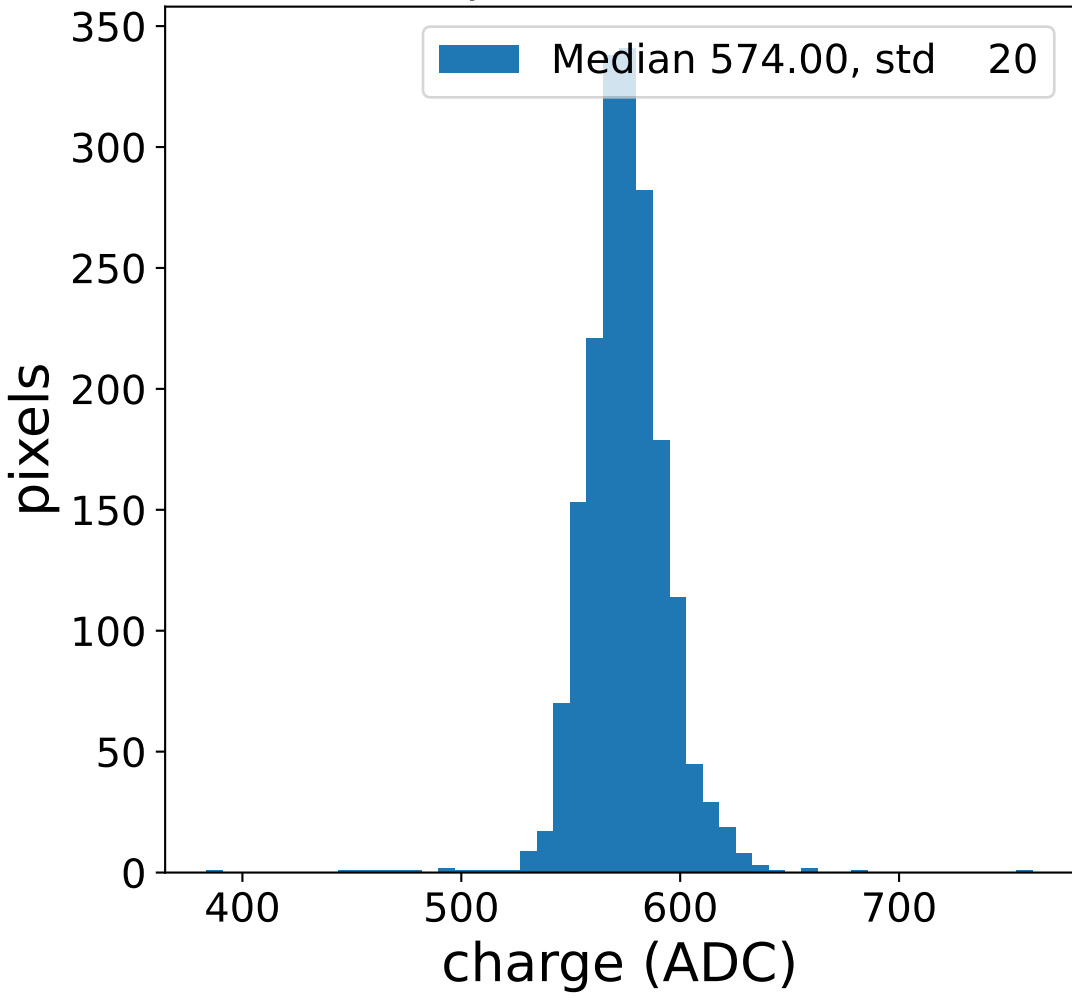

Run 6108

Run 6108

Run 6108 channel: HG

FF sample of 10000 events

pedestal sample of 10000 events

flat-fielded gain [ADC/pe]

Run 6108 channel: LG

FF sample of 10000 events

pedestal sample of 10000 events

flat-fielded gain [ADC/pe]