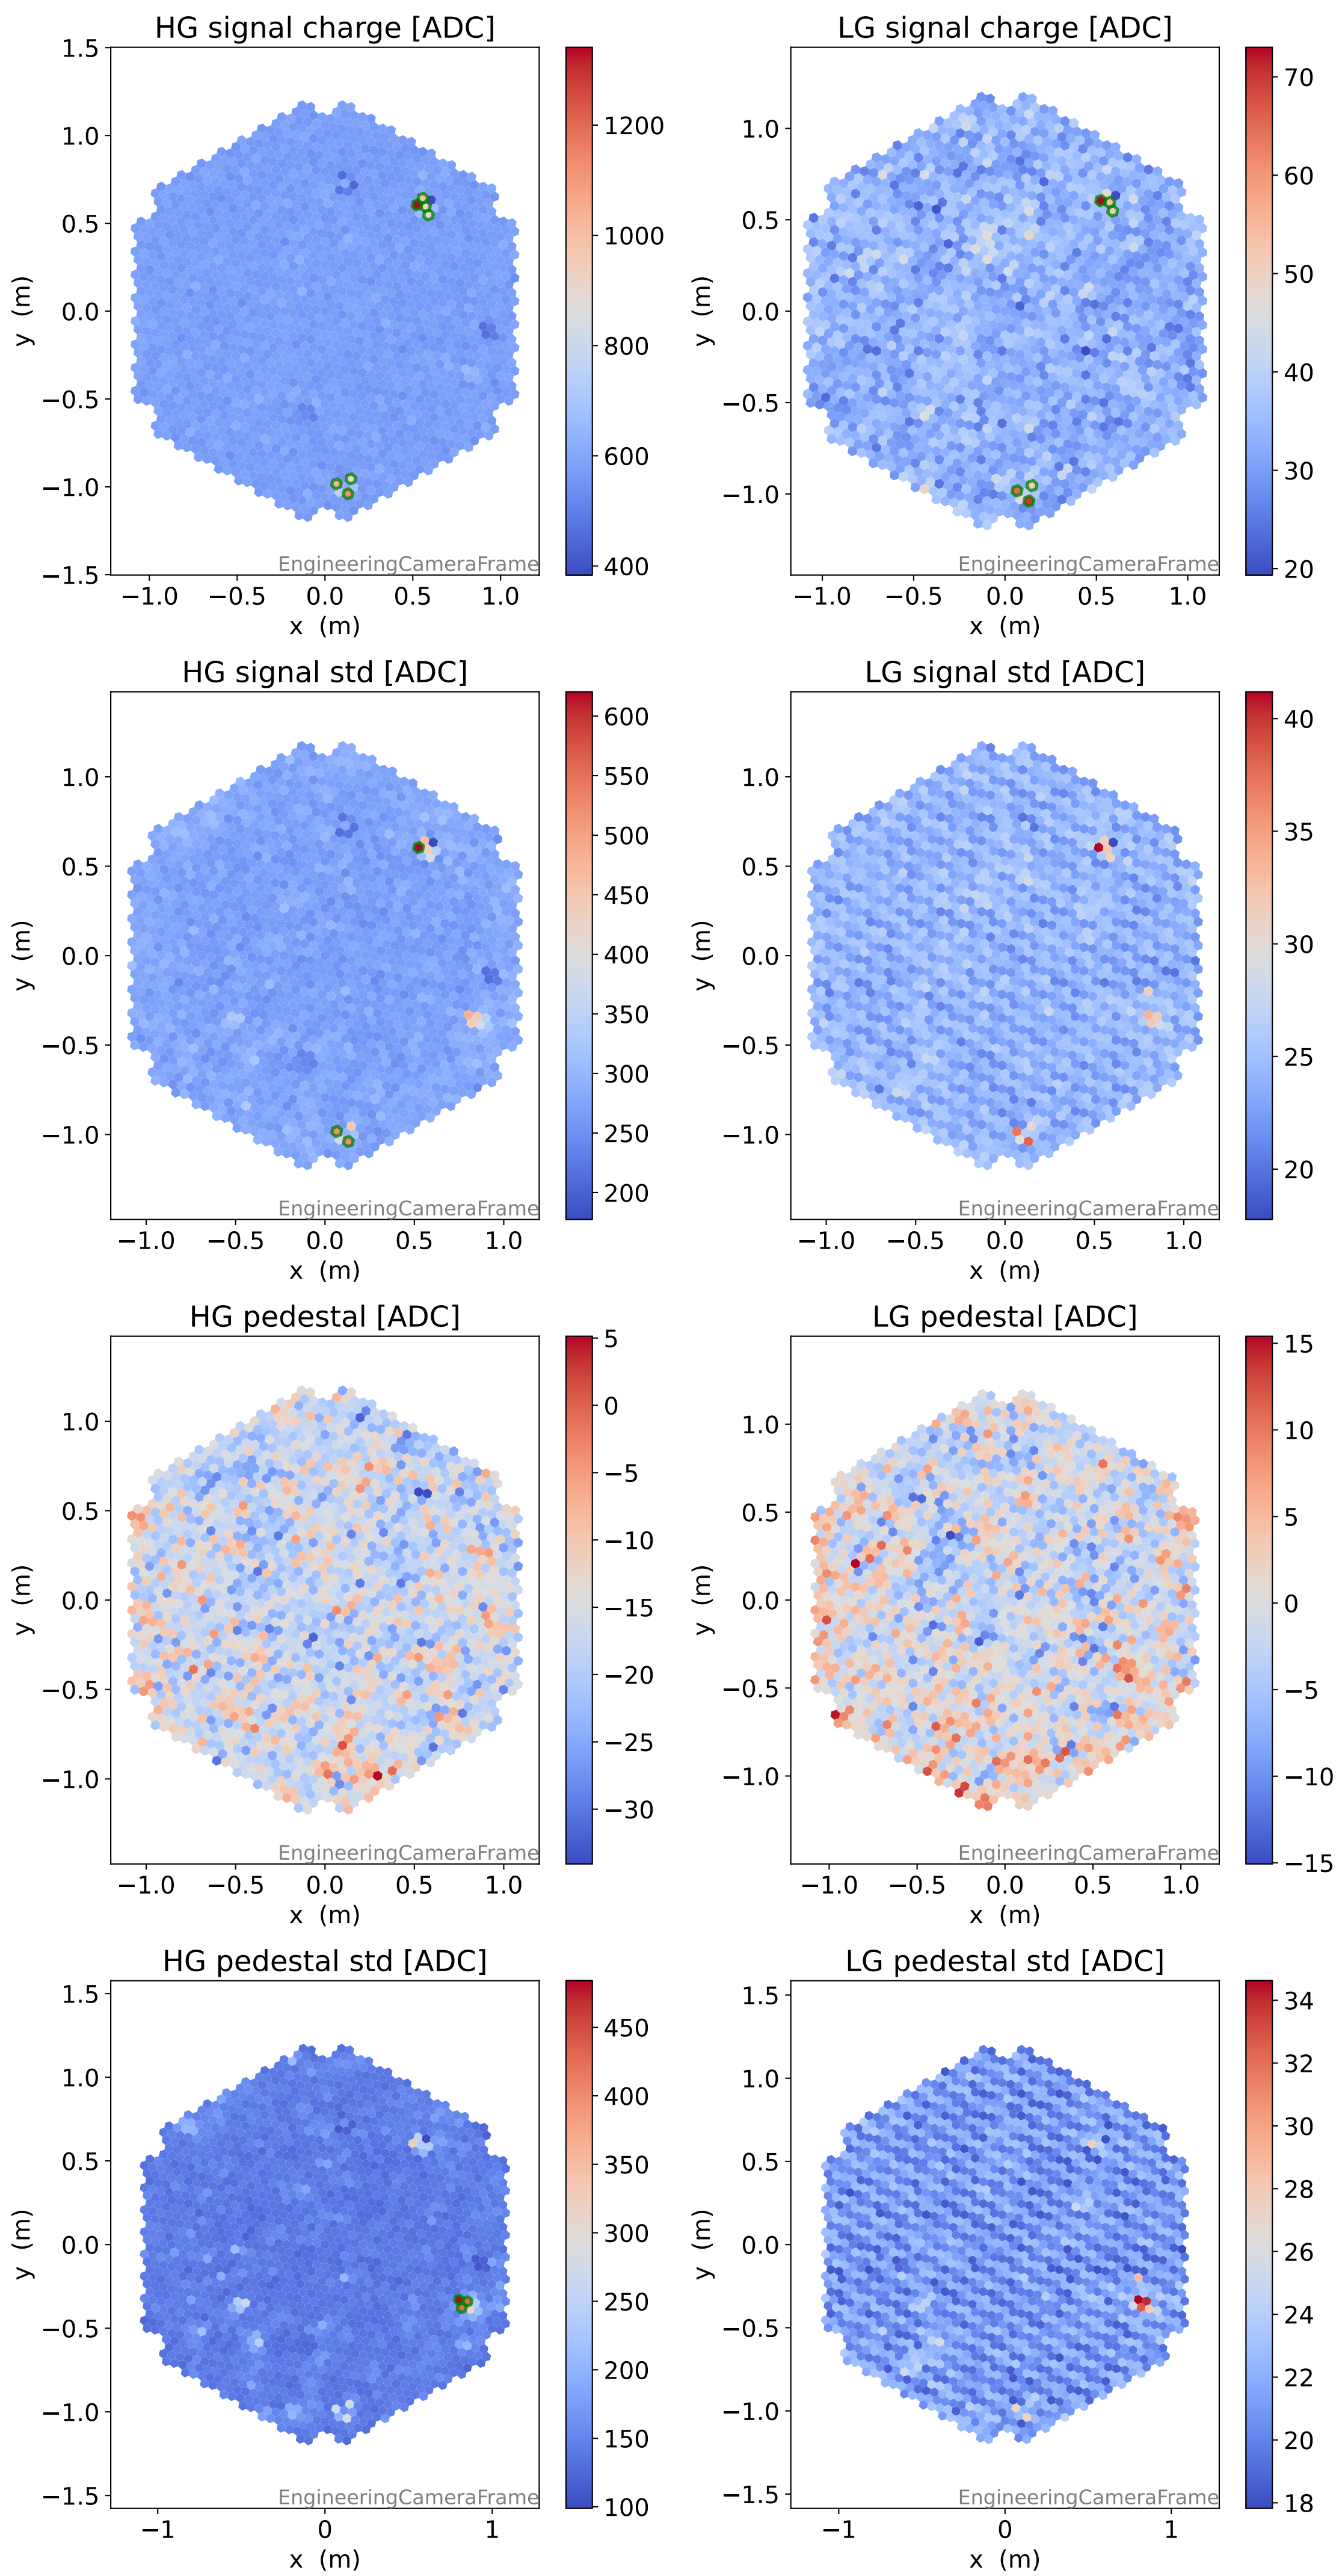

Run 6108

Run 6108

Run 6108 channel: HG

FF sample of 10000 events

pedestal sample of 10000 events

flat-fielded gain [ADC/pe]

Run 6108 channel: LG

FF sample of 10000 events

pedestal sample of 10000 events

flat-fielded gain [ADC/pe]