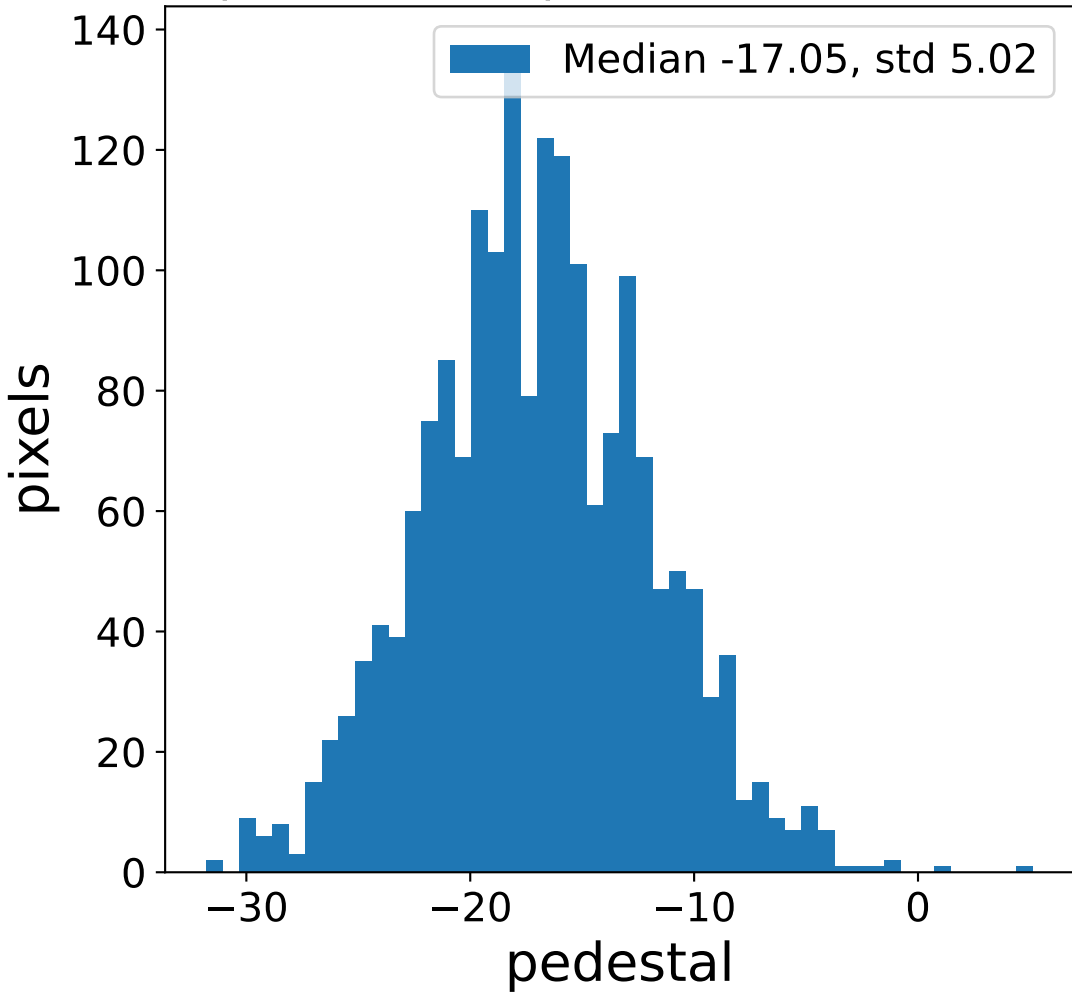

Run 6108

Run 6108

Run 6108 channel: HG

FF sample of 10000 events

pedestal sample of 10000 events

flat-fielded gain [ADC/pe]

Run 6108 channel: LG

FF sample of 10000 events

pedestal sample of 10000 events

flat-fielded gain [ADC/pe]