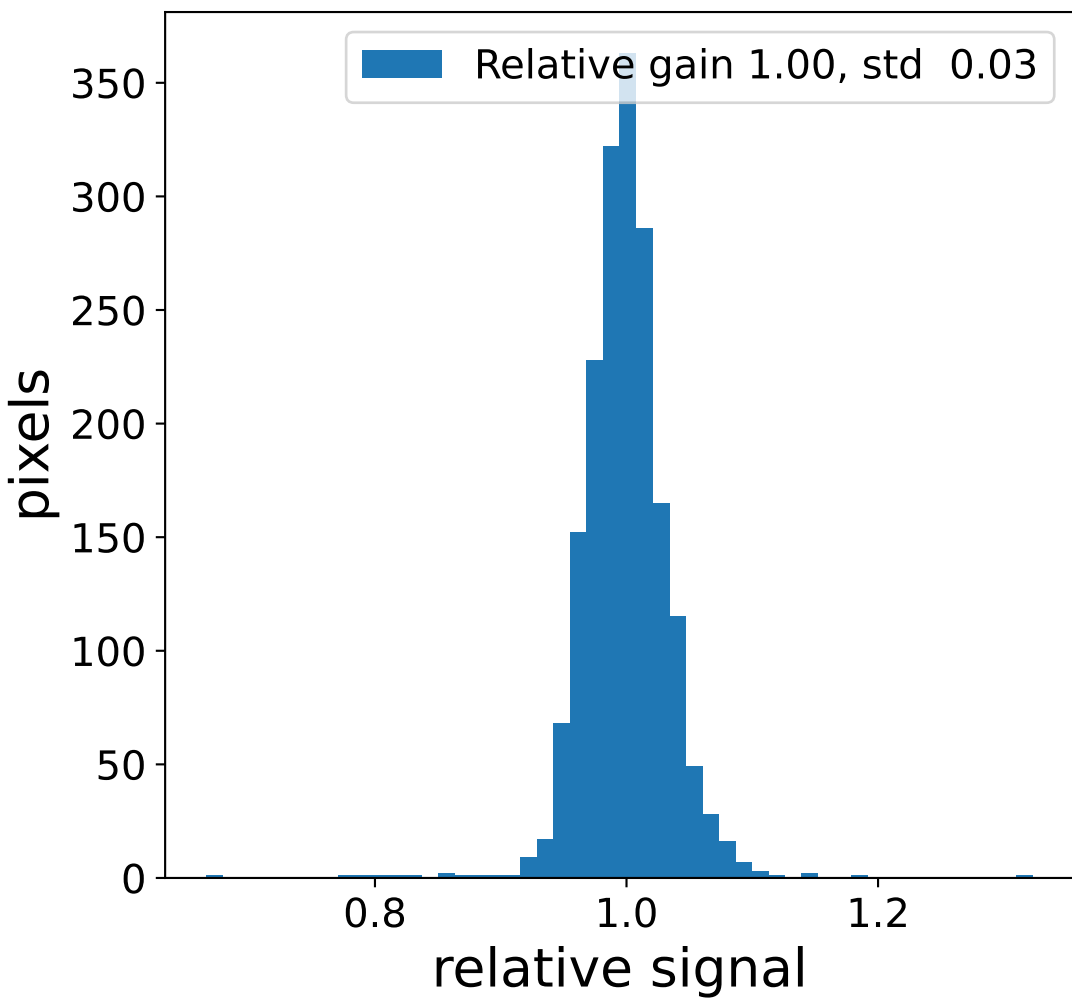

Run 6108

Run 6108

Run 6108 channel: HG

FF sample of 10000 events

pedestal sample of 10000 events

flat-fielded gain [ADC/pe]

Run 6108 channel: LG

FF sample of 10000 events

pedestal sample of 10000 events

flat-fielded gain [ADC/pe]