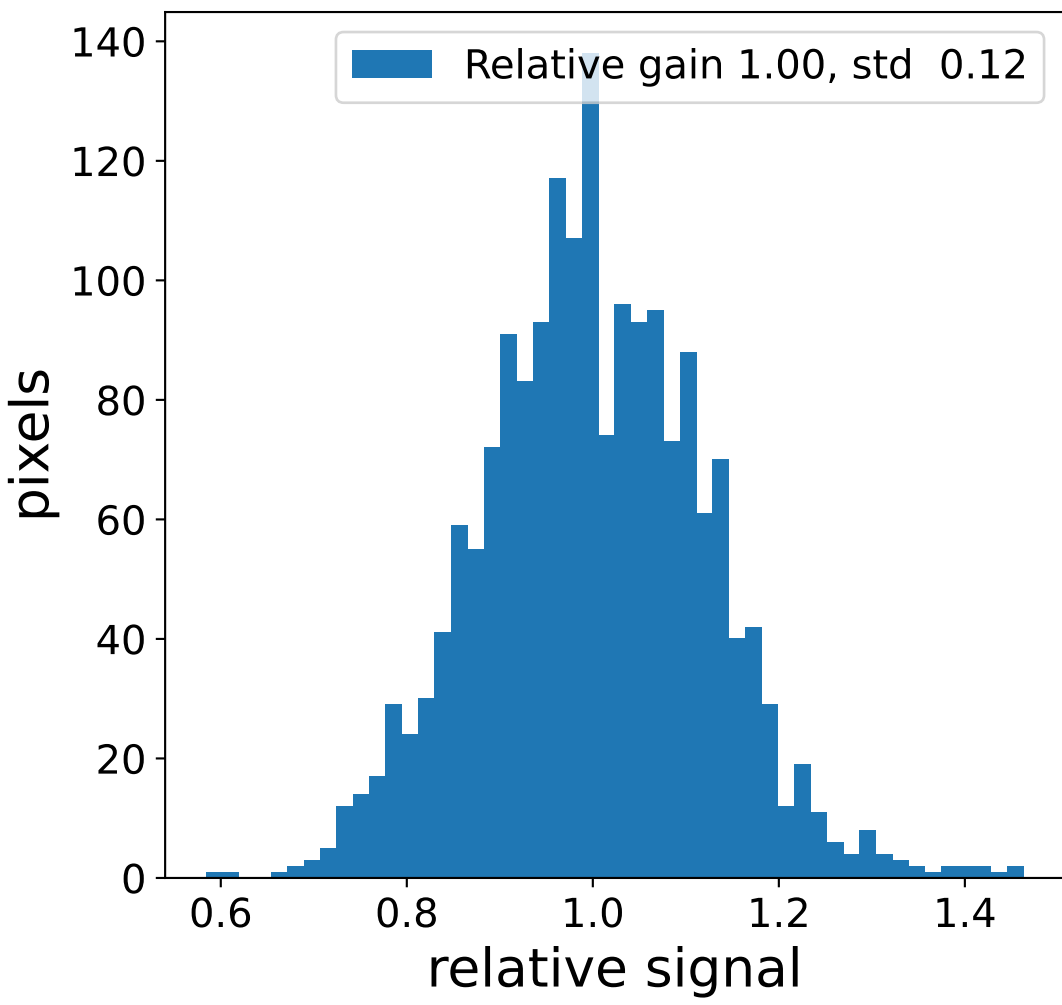

Run 6108

Run 6108

Run 6108 channel: HG

FF sample of 10000 events

pedestal sample of 10000 events

flat-fielded gain [ADC/pe]

Run 6108 channel: LG

FF sample of 10000 events

pedestal sample of 10000 events

flat-fielded gain [ADC/pe]