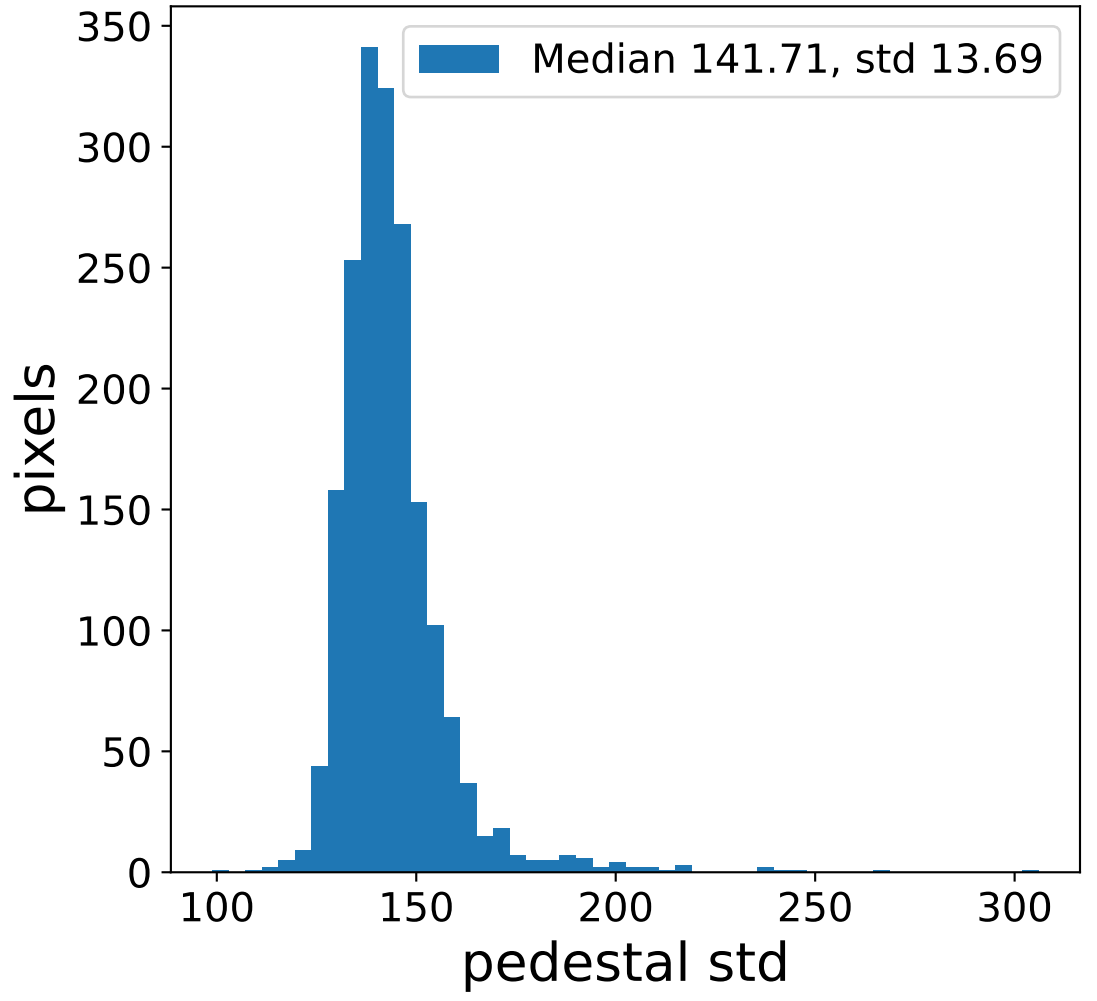

Run 6108

Run 6108

Run 6108 channel: HG

FF sample of 10000 events

pedestal sample of 10000 events

flat-fielded gain [ADC/pe]

Run 6108 channel: LG

FF sample of 10000 events

pedestal sample of 10000 events

flat-fielded gain [ADC/pe]