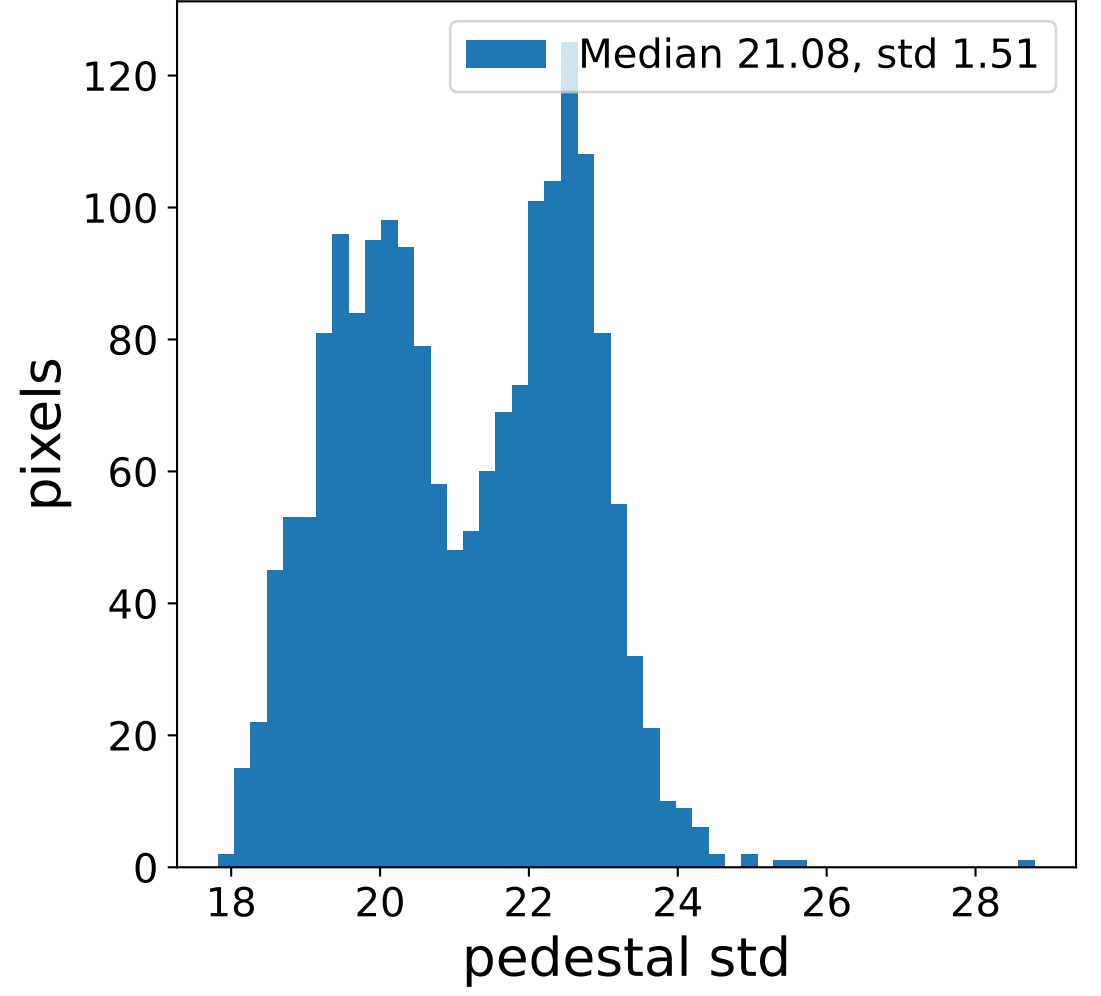

Run 6108

Run 6108

Run 6108 channel: HG

FF sample of 10000 events

pedestal sample of 10000 events

flat-fielded gain [ADC/pe]

Run 6108 channel: LG

FF sample of 10000 events

pedestal sample of 10000 events

flat-fielded gain [ADC/pe]