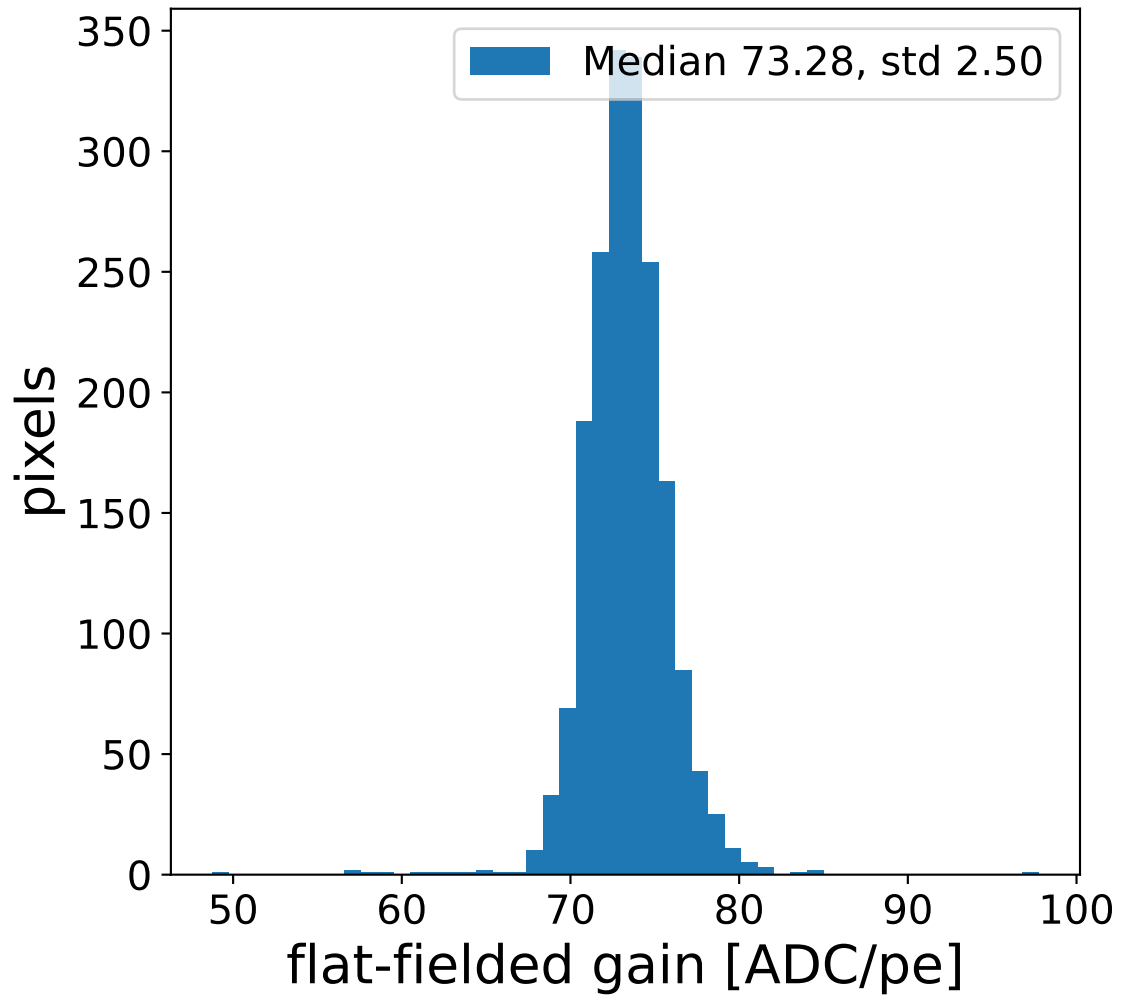

Run 6108

Run 6108

Run 6108 channel: HG

FF sample of 10000 events

pedestal sample of 10000 events

flat-fielded gain [ADC/pe]

Run 6108 channel: LG

FF sample of 10000 events

pedestal sample of 10000 events

flat-fielded gain [ADC/pe]