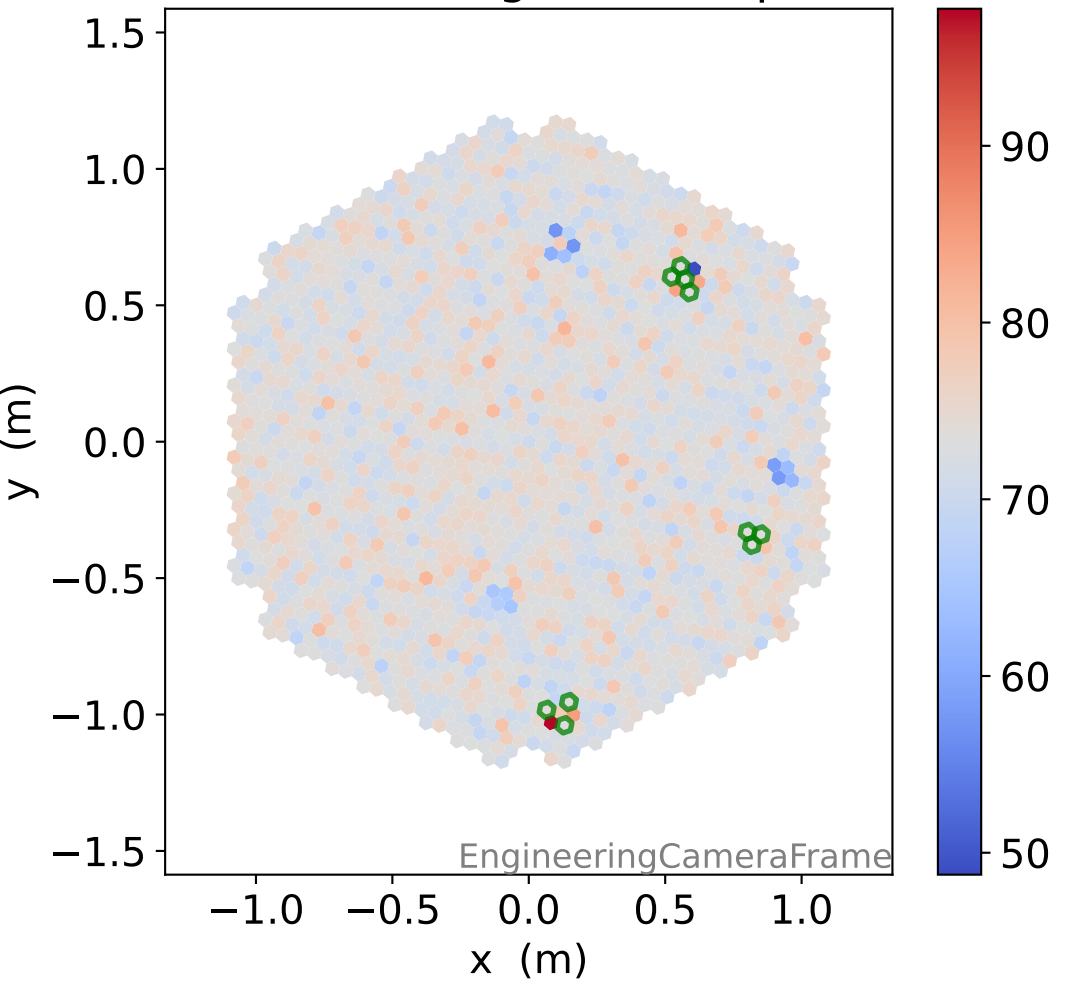

Run 6108

Run 6108

Run 6108 channel: HG

FF sample of 10000 events

pedestal sample of 10000 events

flat-fielded gain [ADC/pe]

Run 6108 channel: LG

FF sample of 10000 events

pedestal sample of 10000 events

flat-fielded gain [ADC/pe]