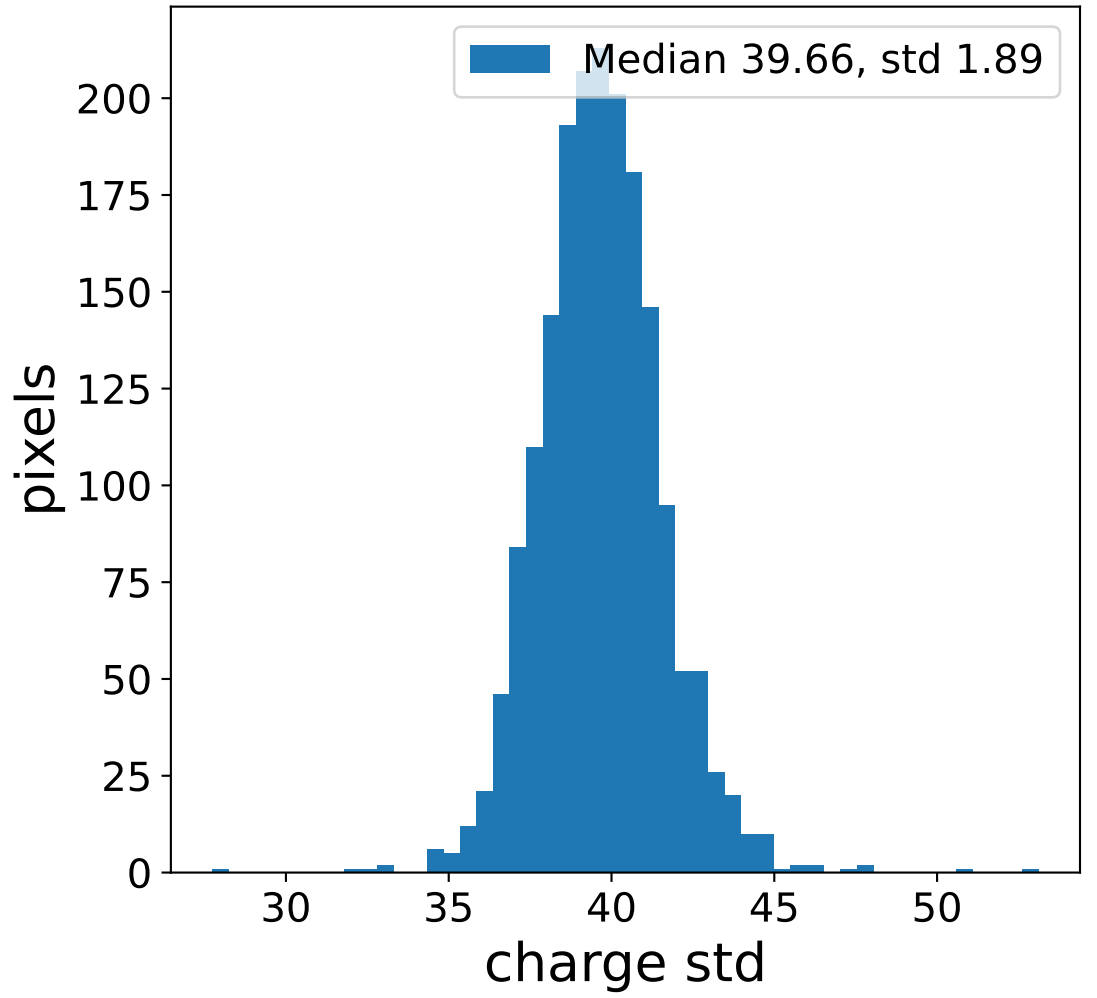

Run 6107

Run 6107

Run 6107 channel: HG

FF sample of 10000 events

pedestal sample of 10000 events

flat-fielded gain [ADC/pe]

Run 6107 channel: LG

FF sample of 10000 events

pedestal sample of 10000 events

flat-fielded gain [ADC/pe]