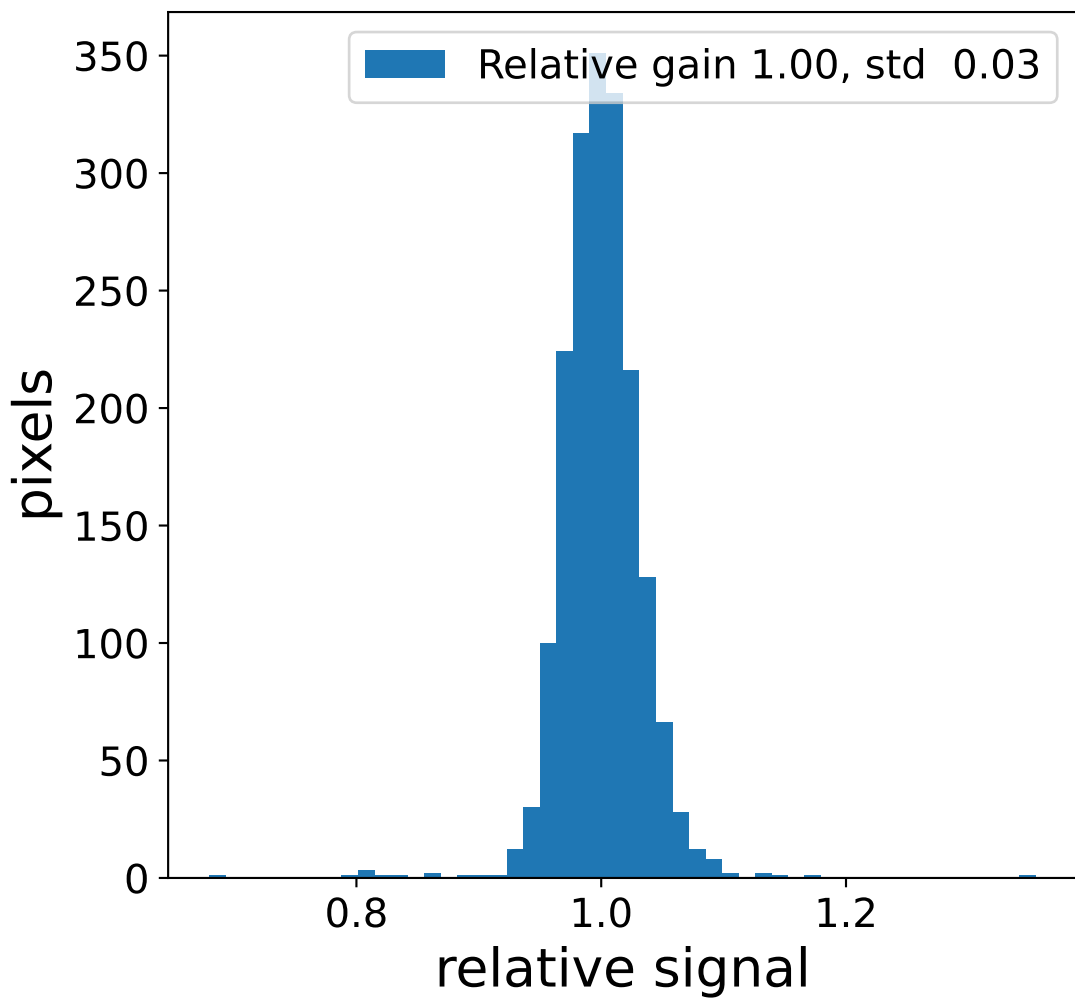

Run 6107

Run 6107

Run 6107 channel: HG

FF sample of 10000 events

pedestal sample of 10000 events

flat-fielded gain [ADC/pe]

Run 6107 channel: LG

FF sample of 10000 events

pedestal sample of 10000 events

flat-fielded gain [ADC/pe]