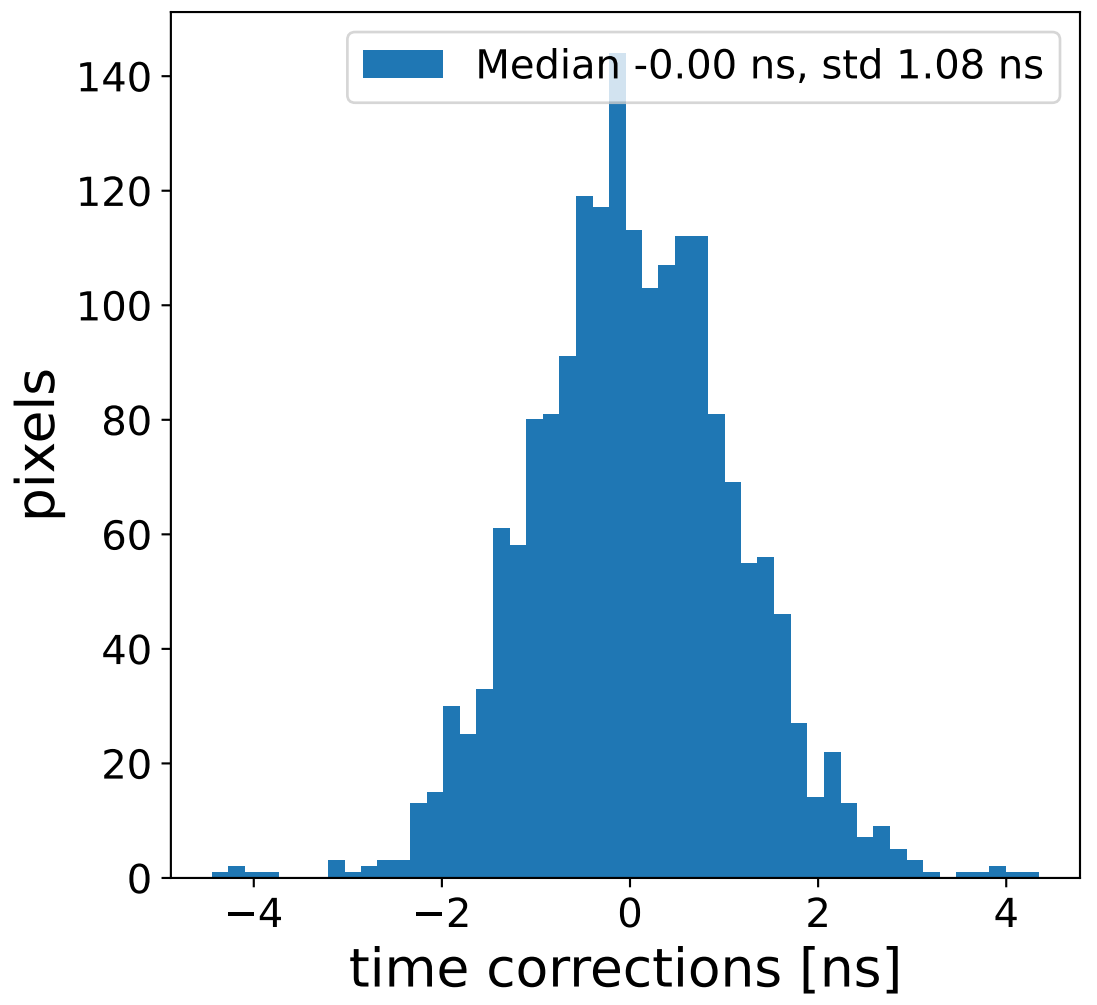

Run 6107

Run 6107

Run 6107 channel: HG

FF sample of 10000 events

pedestal sample of 10000 events

flat-fielded gain [ADC/pe]

Run 6107 channel: LG

FF sample of 10000 events

pedestal sample of 10000 events

flat-fielded gain [ADC/pe]