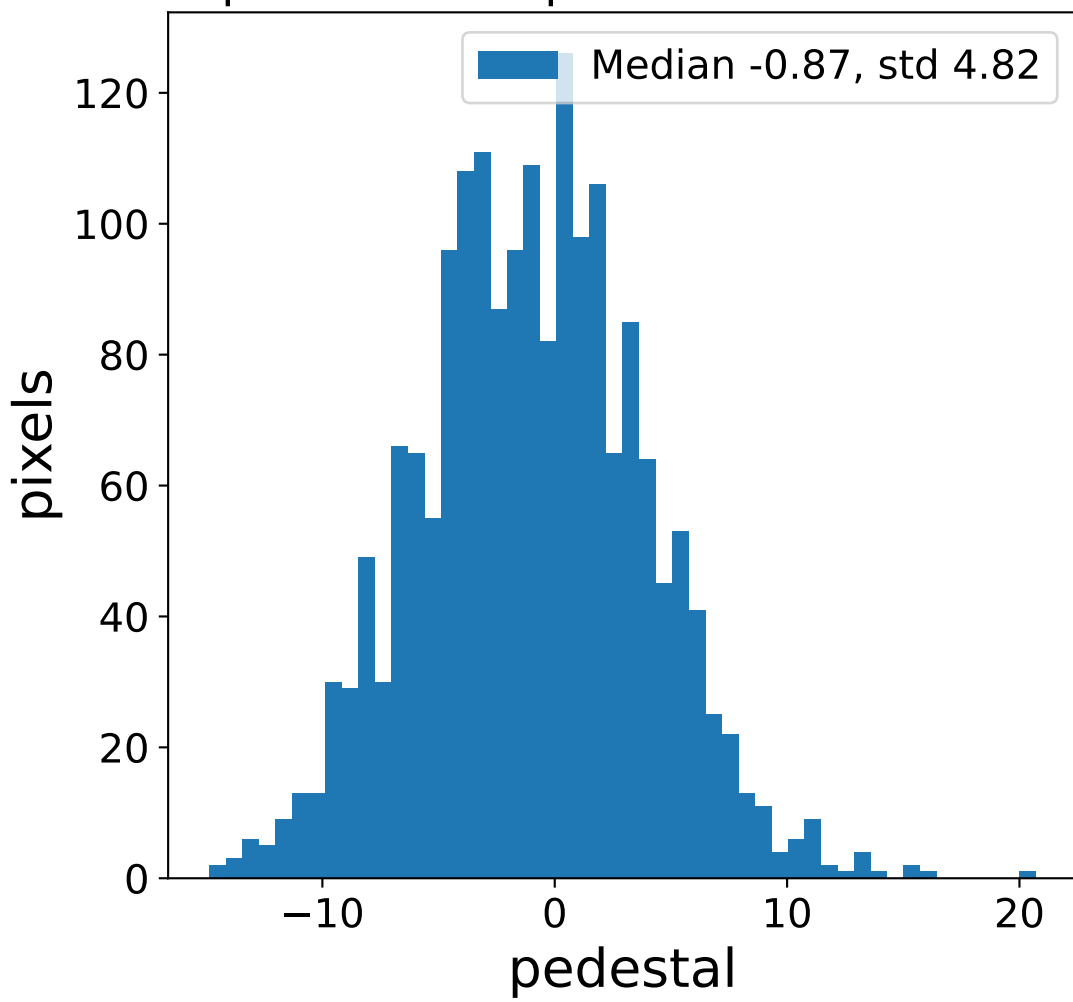

Run 6107

Run 6107

Run 6107 channel: HG

FF sample of 10000 events

pedestal sample of 10000 events

flat-fielded gain [ADC/pe]

Run 6107 channel: LG

FF sample of 10000 events

pedestal sample of 10000 events

flat-fielded gain [ADC/pe]