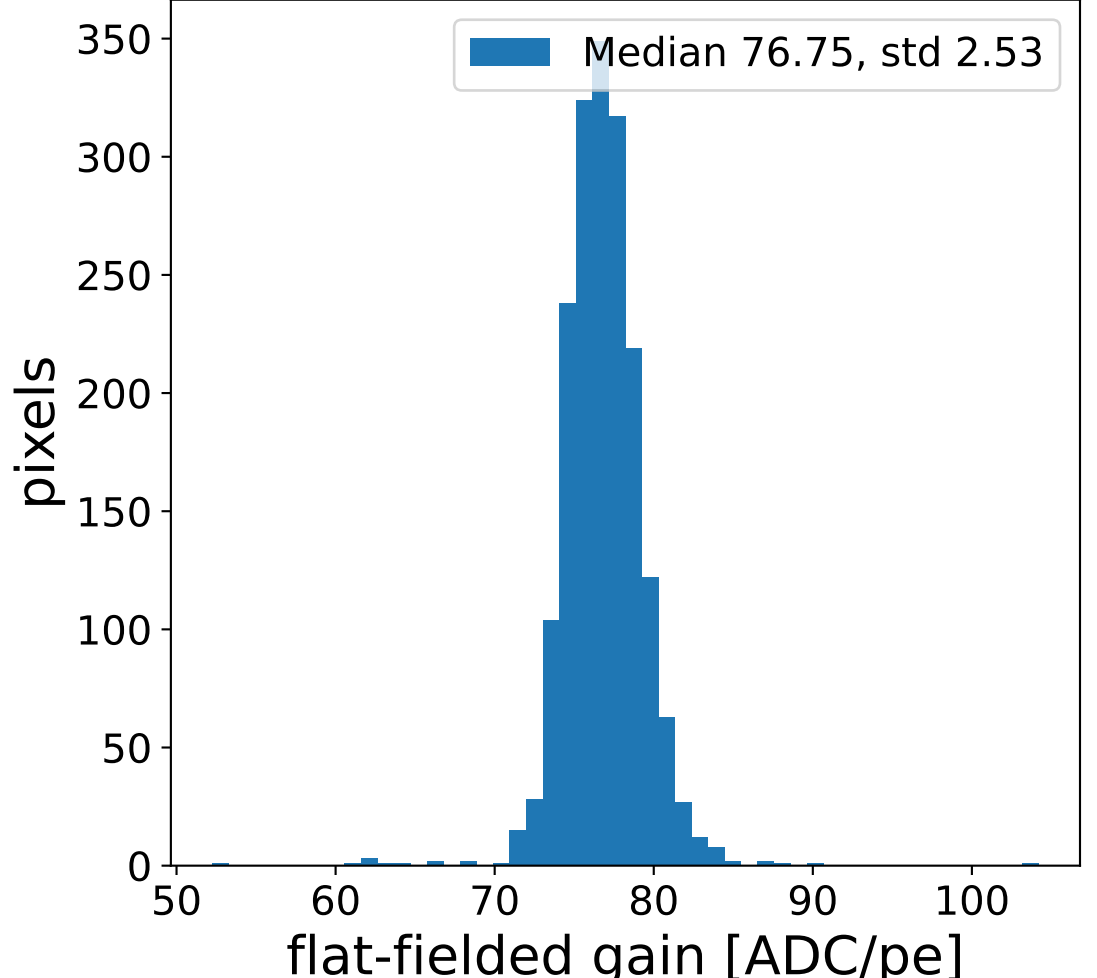

Run 6107

Run 6107

Run 6107 channel: HG

FF sample of 10000 events

pedestal sample of 10000 events

flat-fielded gain [ADC/pe]

Run 6107 channel: LG

FF sample of 10000 events

pedestal sample of 10000 events

flat-fielded gain [ADC/pe]