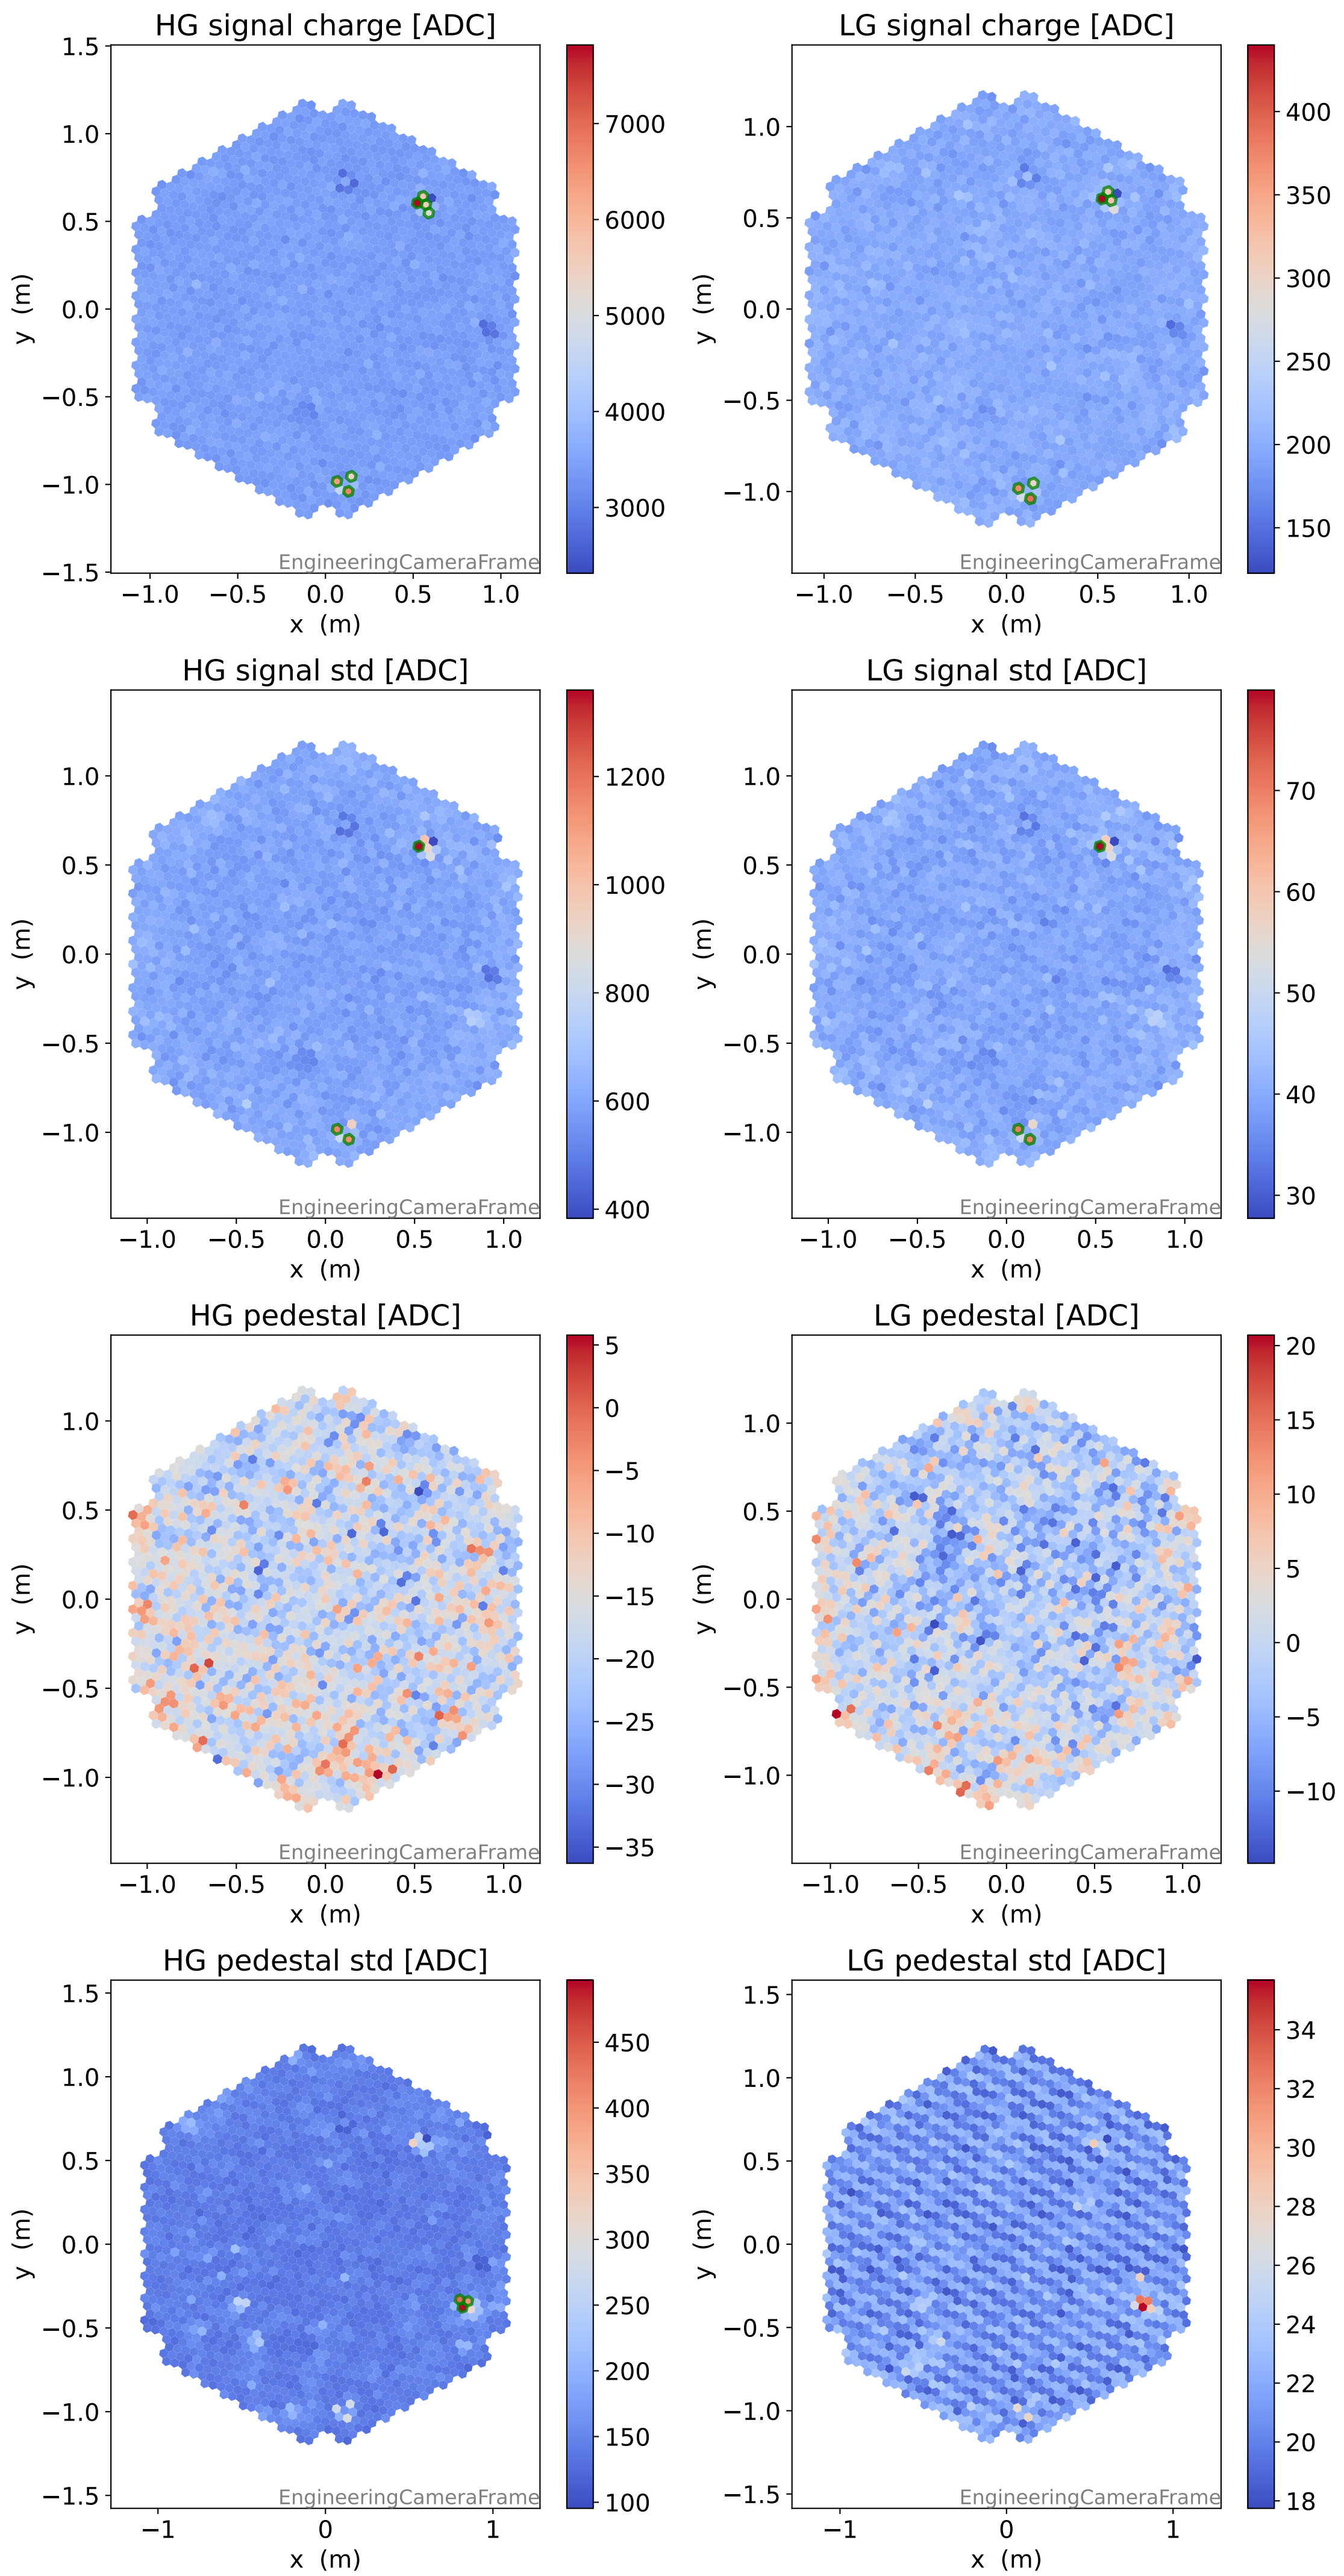

Run 6107

Run 6107

Run 6107 channel: HG

FF sample of 10000 events

pedestal sample of 10000 events

flat-fielded gain [ADC/pe]

Run 6107 channel: LG

FF sample of 10000 events

pedestal sample of 10000 events

flat-fielded gain [ADC/pe]