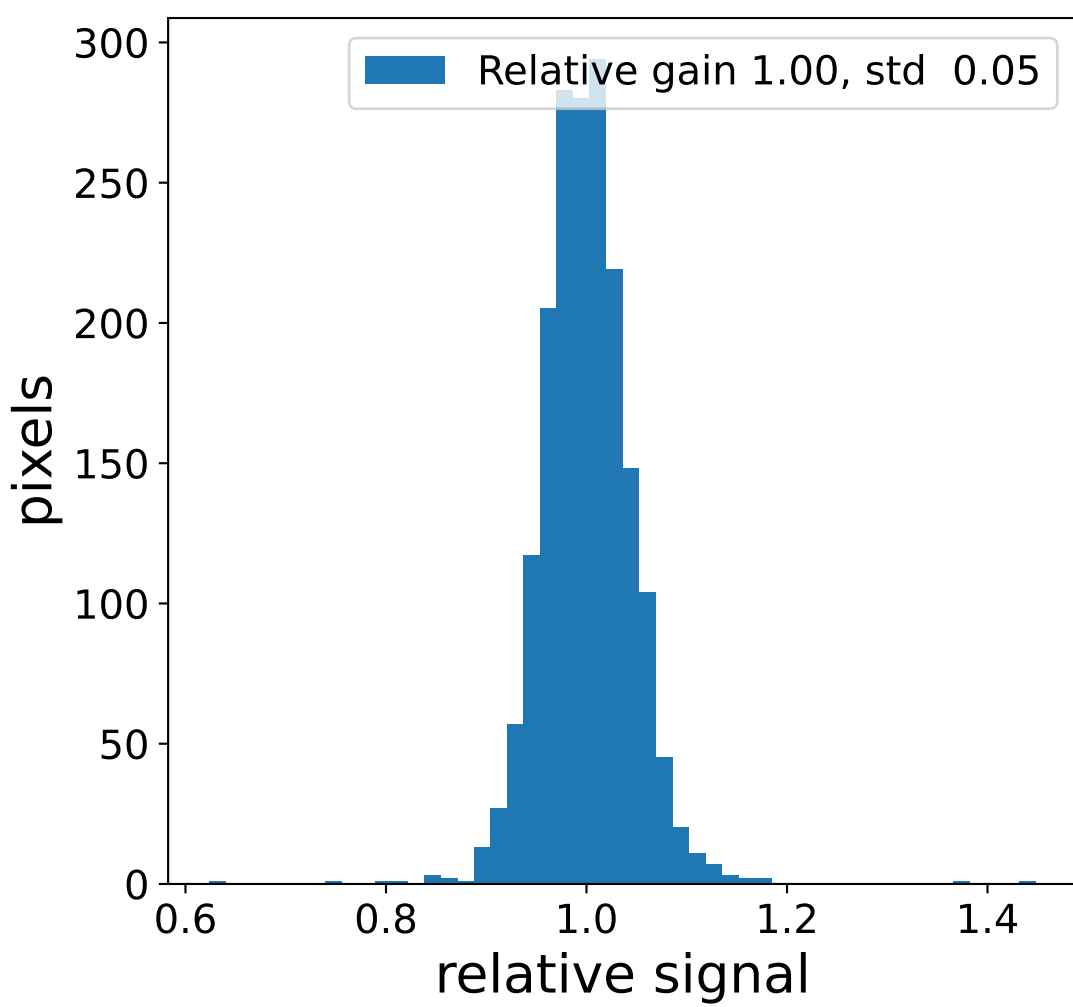

Run 6107

Run 6107

Run 6107 channel: HG

FF sample of 10000 events

pedestal sample of 10000 events

flat-fielded gain [ADC/pe]

Run 6107 channel: LG

FF sample of 10000 events

pedestal sample of 10000 events

flat-fielded gain [ADC/pe]