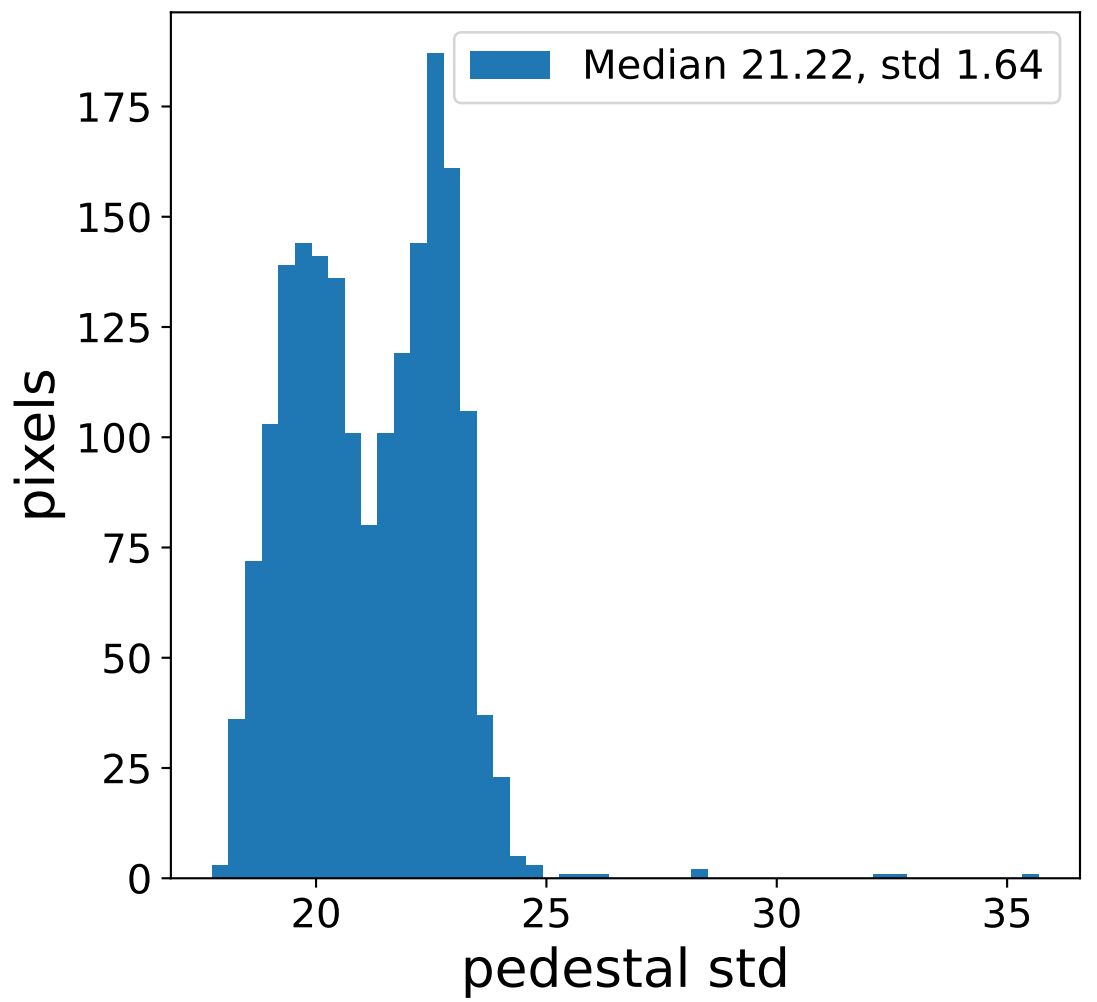

Run 6107

Run 6107

Run 6107 channel: HG

FF sample of 10000 events

pedestal sample of 10000 events

flat-fielded gain [ADC/pe]

Run 6107 channel: LG

FF sample of 10000 events

pedestal sample of 10000 events

flat-fielded gain [ADC/pe]