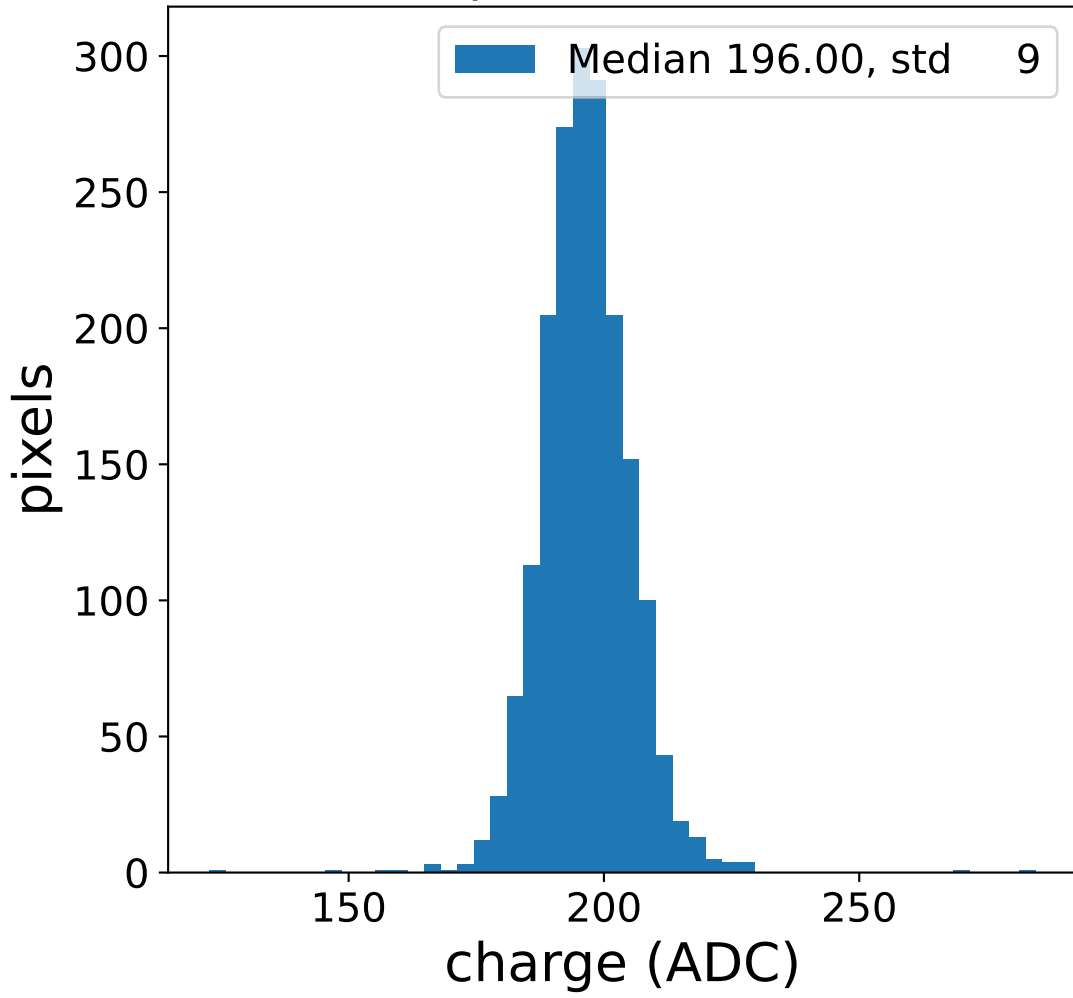

Run 6107

Run 6107

Run 6107 channel: HG

FF sample of 10000 events

pedestal sample of 10000 events

flat-fielded gain [ADC/pe]

Run 6107 channel: LG

FF sample of 10000 events

pedestal sample of 10000 events

flat-fielded gain [ADC/pe]