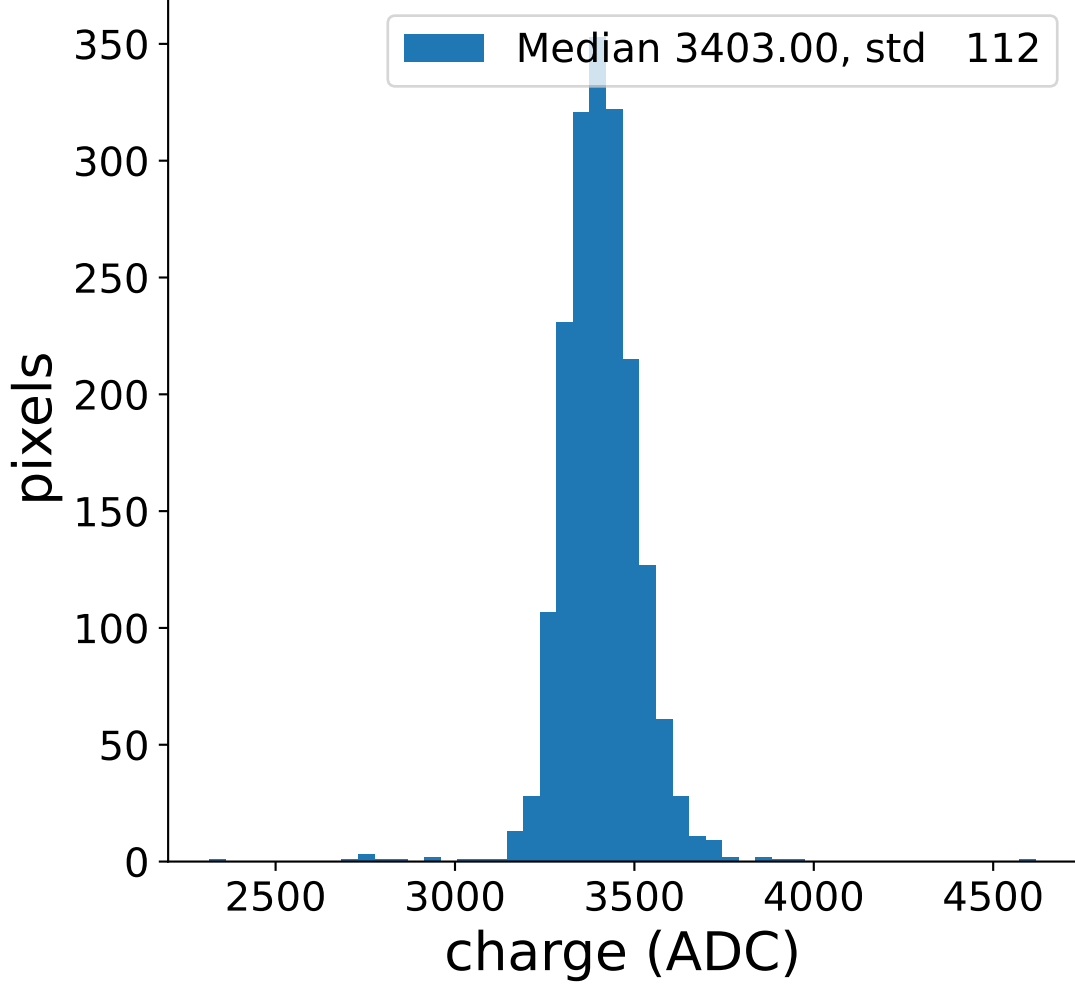

Run 6107

Run 6107

Run 6107 channel: HG

FF sample of 10000 events

pedestal sample of 10000 events

flat-fielded gain [ADC/pe]

Run 6107 channel: LG

FF sample of 10000 events

pedestal sample of 10000 events

flat-fielded gain [ADC/pe]