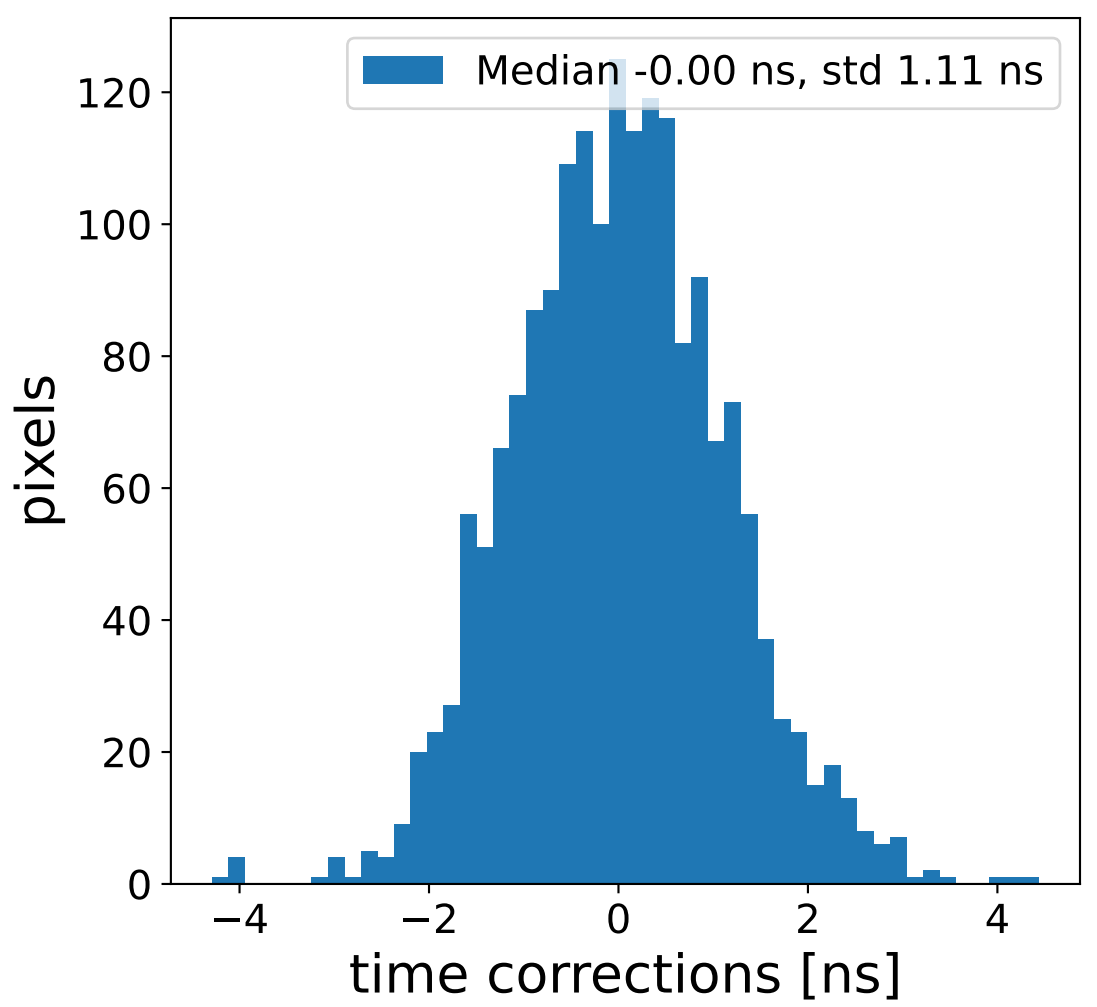

Run 6107

Run 6107

Run 6107 channel: HG

FF sample of 10000 events

pedestal sample of 10000 events

flat-fielded gain [ADC/pe]

Run 6107 channel: LG

FF sample of 10000 events

pedestal sample of 10000 events

flat-fielded gain [ADC/pe]