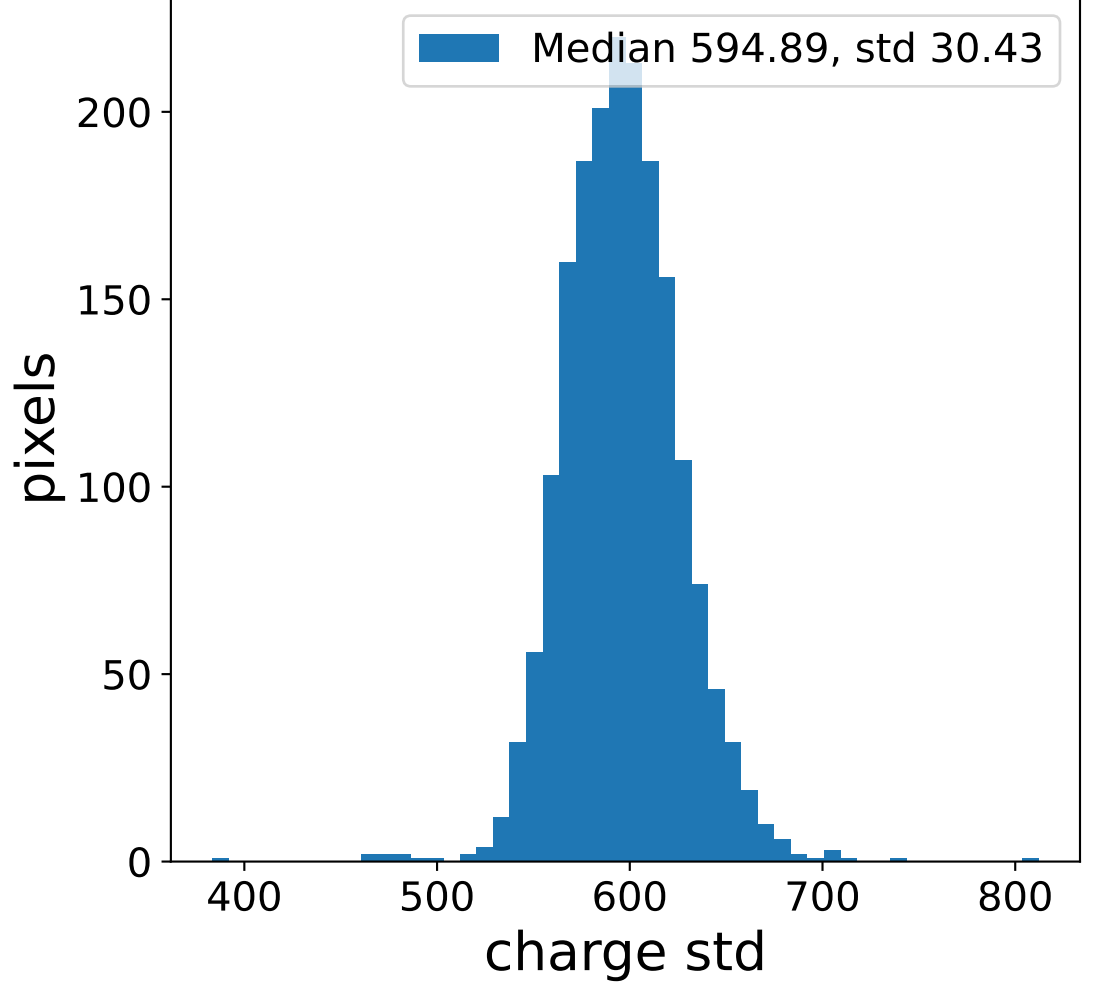

Run 6107

Run 6107

Run 6107 channel: HG

FF sample of 10000 events

pedestal sample of 10000 events

flat-fielded gain [ADC/pe]

Run 6107 channel: LG

FF sample of 10000 events

pedestal sample of 10000 events

flat-fielded gain [ADC/pe]