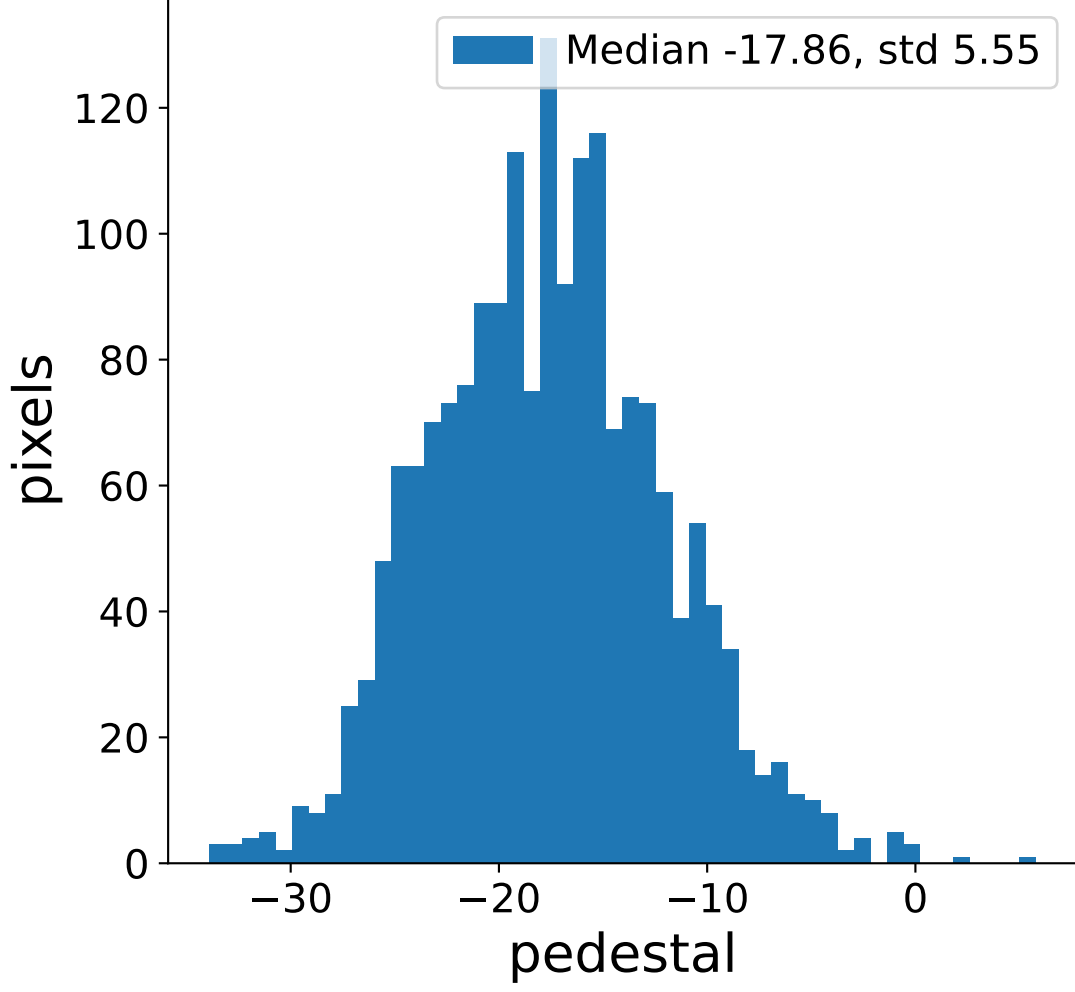

Run 6107

Run 6107

Run 6107 channel: HG

FF sample of 10000 events

pedestal sample of 10000 events

flat-fielded gain [ADC/pe]

Run 6107 channel: LG

FF sample of 10000 events

pedestal sample of 10000 events

flat-fielded gain [ADC/pe]