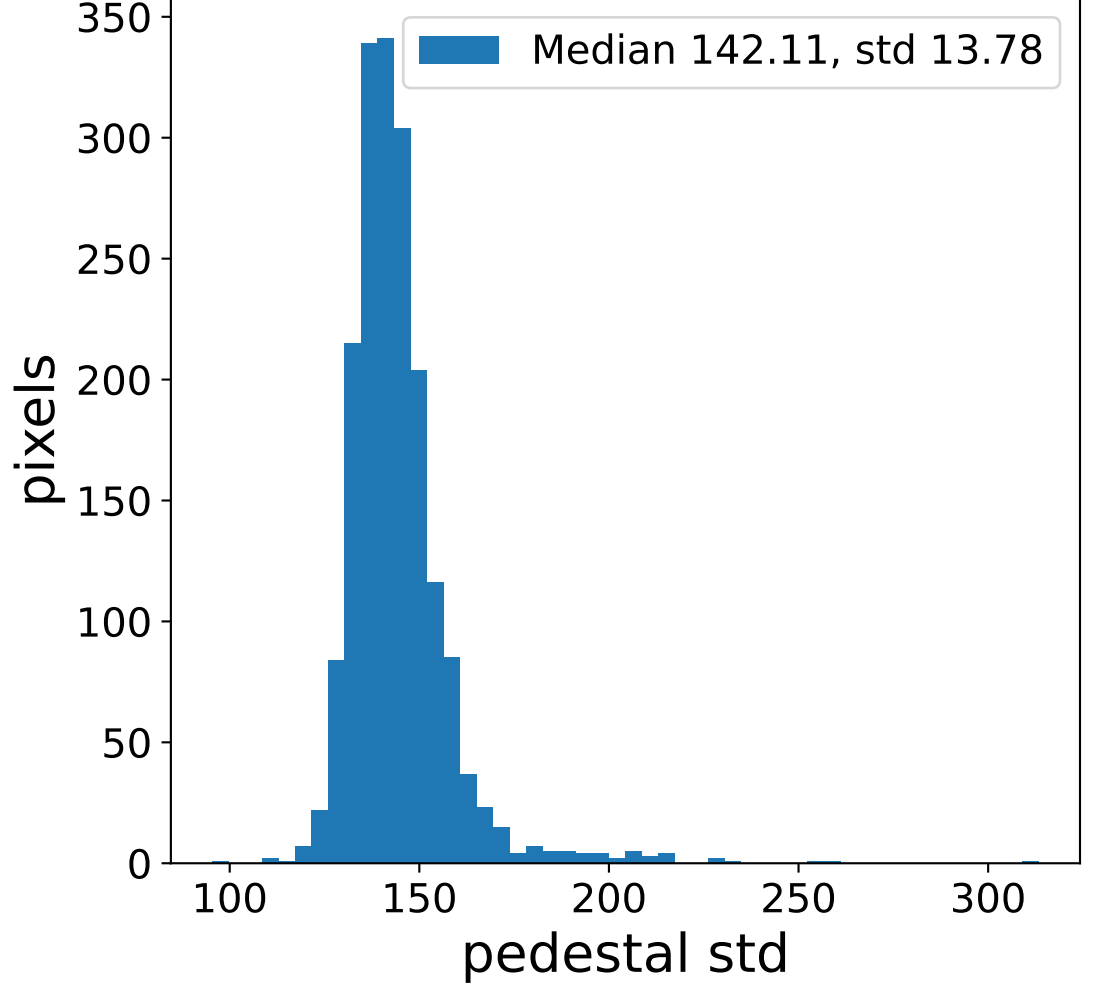

Run 6107

Run 6107

Run 6107 channel: HG

FF sample of 10000 events

pedestal sample of 10000 events

flat-fielded gain [ADC/pe]

Run 6107 channel: LG

FF sample of 10000 events

pedestal sample of 10000 events

flat-fielded gain [ADC/pe]