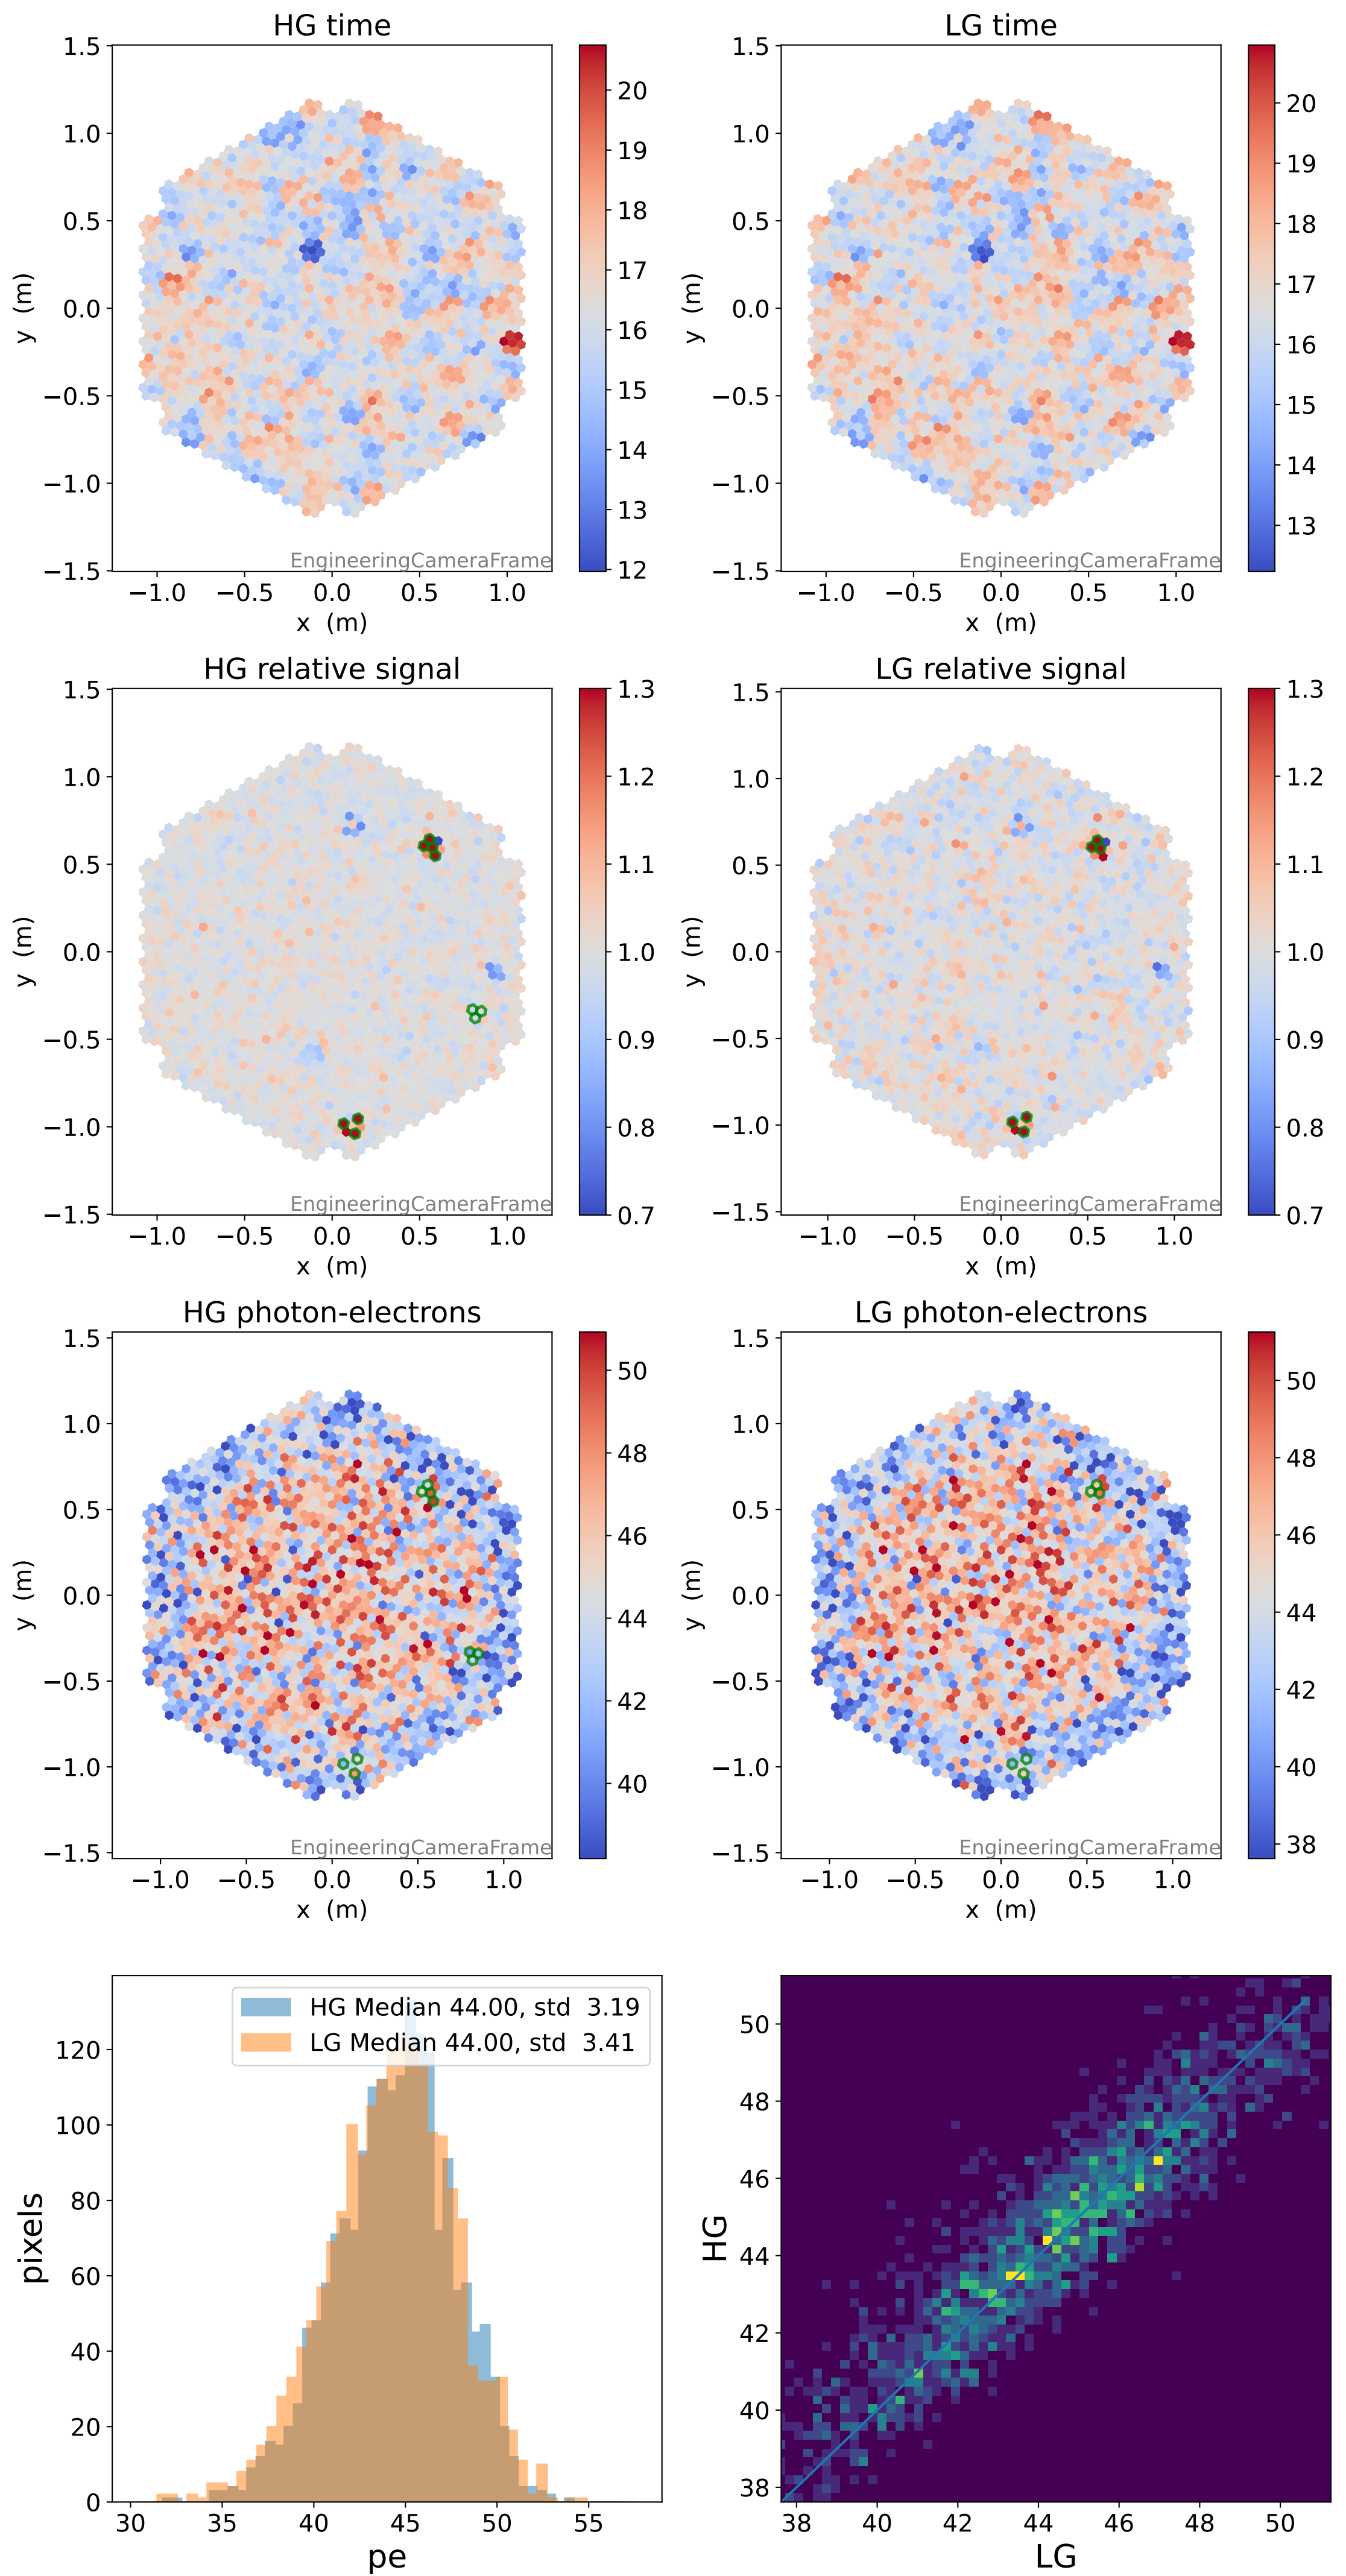

Run 6107

Run 6107

Run 6107 channel: HG

FF sample of 10000 events

pedestal sample of 10000 events

flat-fielded gain [ADC/pe]

Run 6107 channel: LG

FF sample of 10000 events

pedestal sample of 10000 events

flat-fielded gain [ADC/pe]