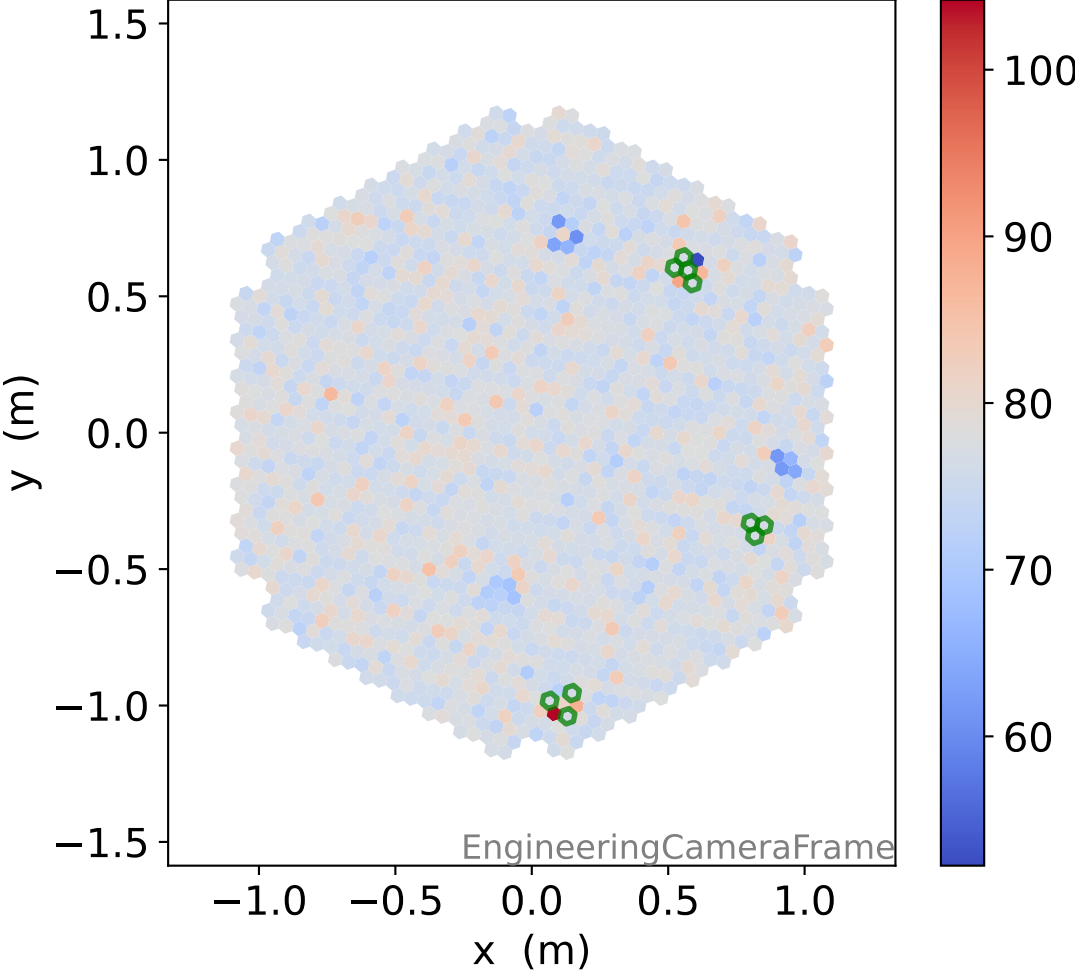

Run 6107

Run 6107

Run 6107 channel: HG

FF sample of 10000 events

pedestal sample of 10000 events

flat-fielded gain [ADC/pe]

Run 6107 channel: LG

FF sample of 10000 events

pedestal sample of 10000 events

flat-fielded gain [ADC/pe]