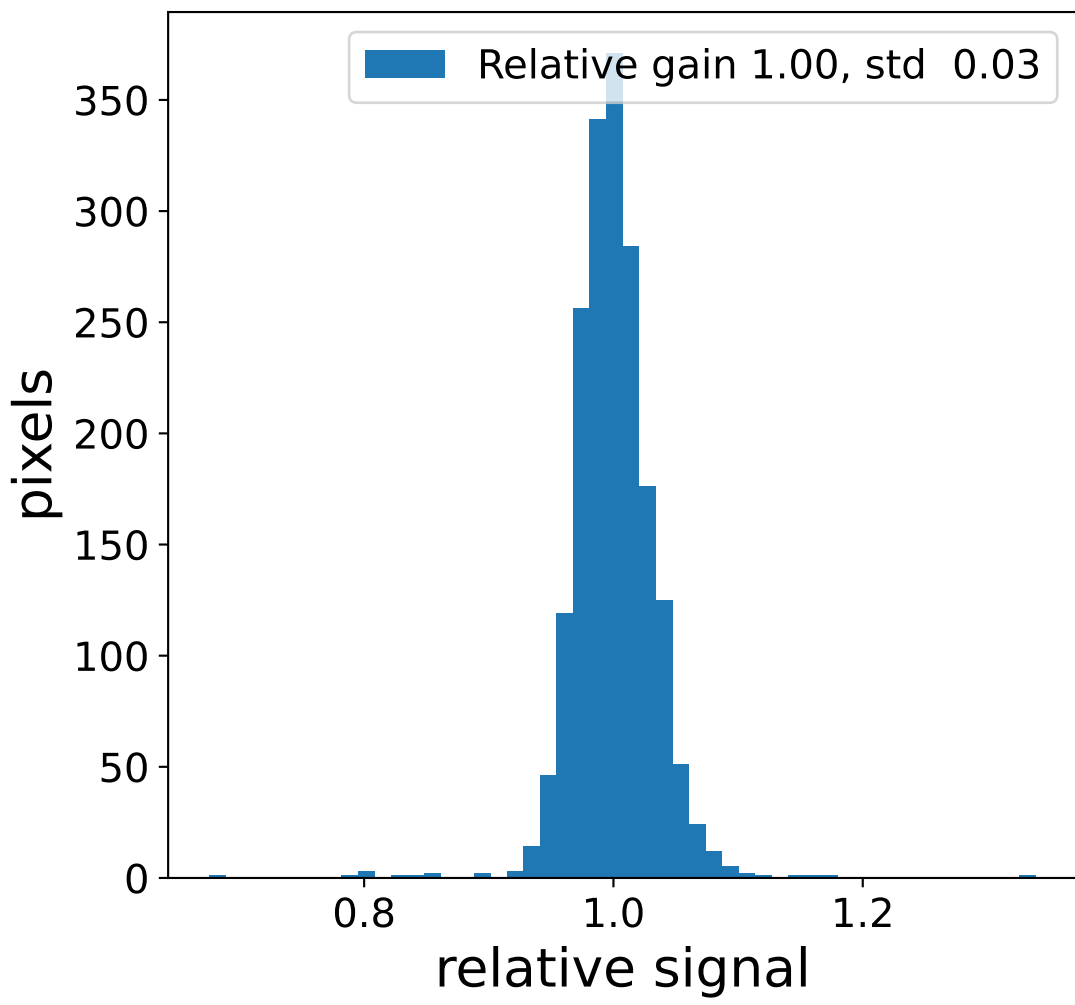

Run 6101

Run 6101

Run 6101 channel: HG

FF sample of 10000 events

pedestal sample of 10000 events

flat-fielded gain [ADC/pe]

Run 6101 channel: LG

FF sample of 10000 events

pedestal sample of 10000 events

flat-fielded gain [ADC/pe]