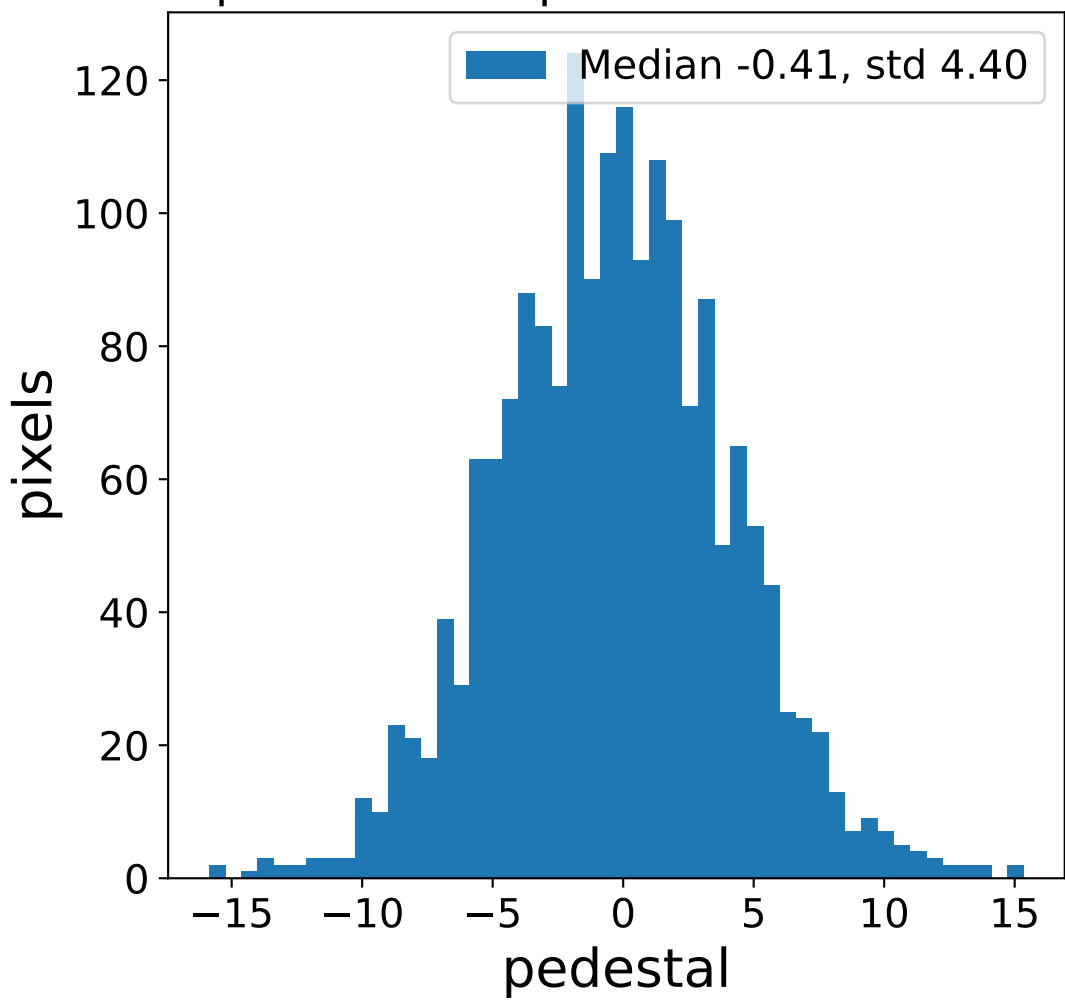

Run 6101

Run 6101

Run 6101 channel: HG

FF sample of 10000 events

pedestal sample of 10000 events

flat-fielded gain [ADC/pe]

Run 6101 channel: LG

FF sample of 10000 events

pedestal sample of 10000 events

flat-fielded gain [ADC/pe]