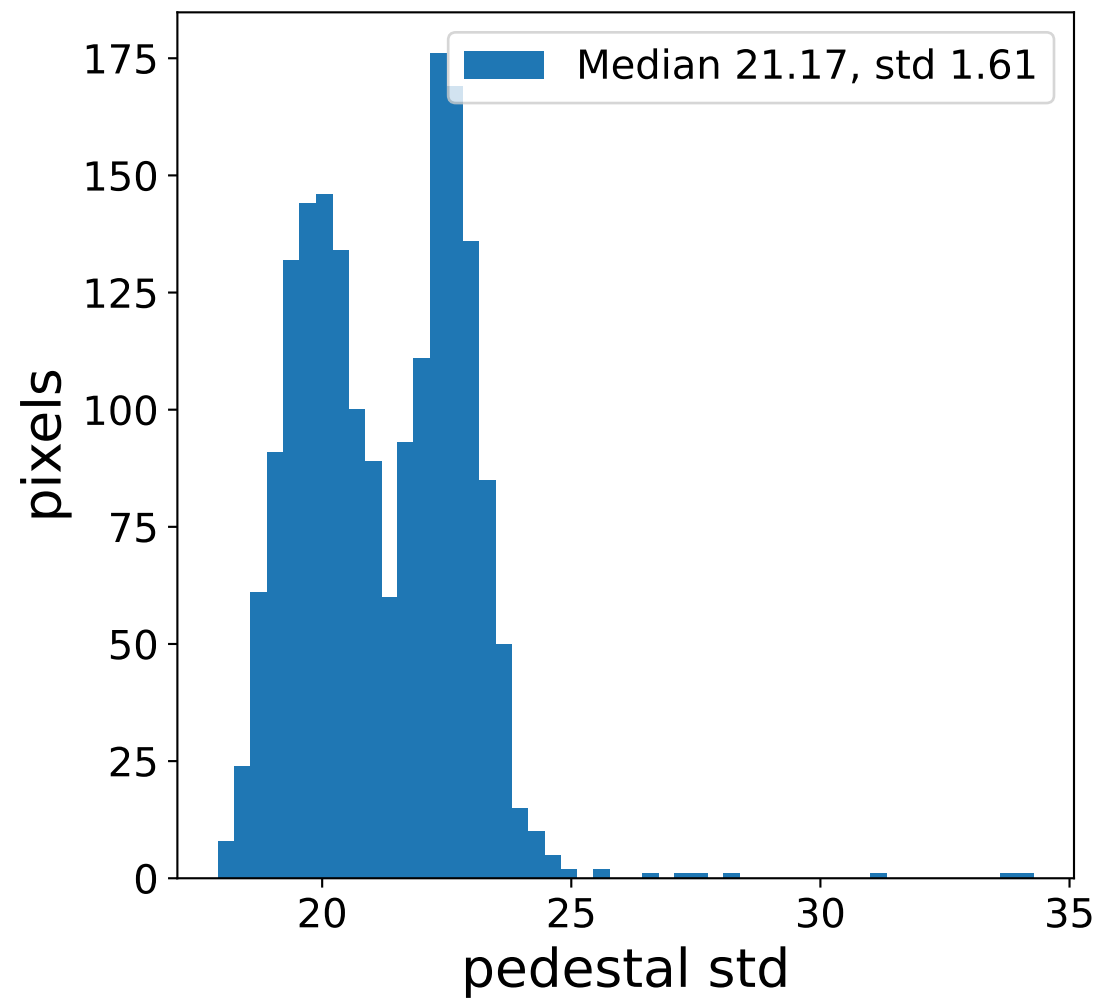

Run 6101

Run 6101

Run 6101 channel: HG

FF sample of 10000 events

pedestal sample of 10000 events

flat-fielded gain [ADC/pe]

Run 6101 channel: LG

FF sample of 10000 events

pedestal sample of 10000 events

flat-fielded gain [ADC/pe]