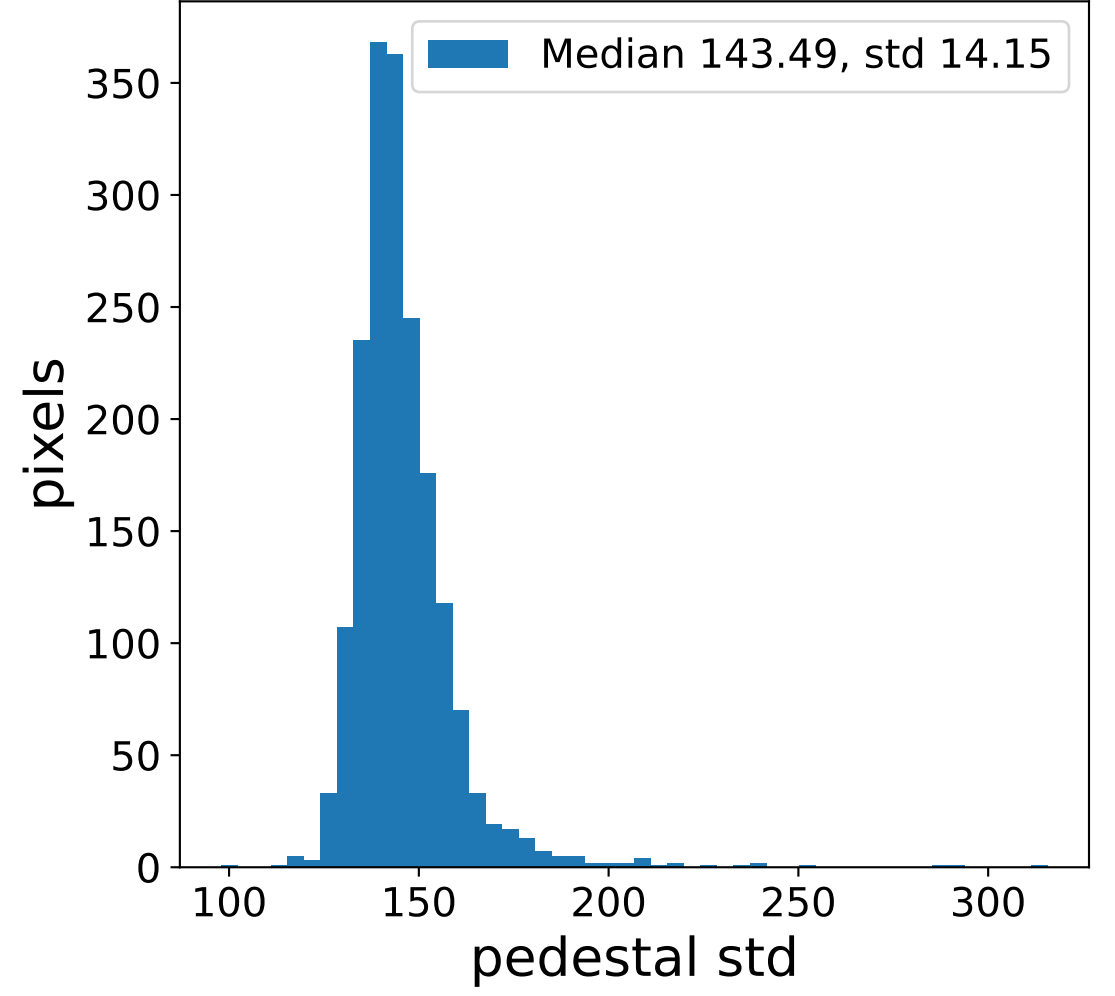

Run 6101

Run 6101

Run 6101 channel: HG

FF sample of 10000 events

pedestal sample of 10000 events

flat-fielded gain [ADC/pe]

Run 6101 channel: LG

FF sample of 10000 events

pedestal sample of 10000 events

flat-fielded gain [ADC/pe]