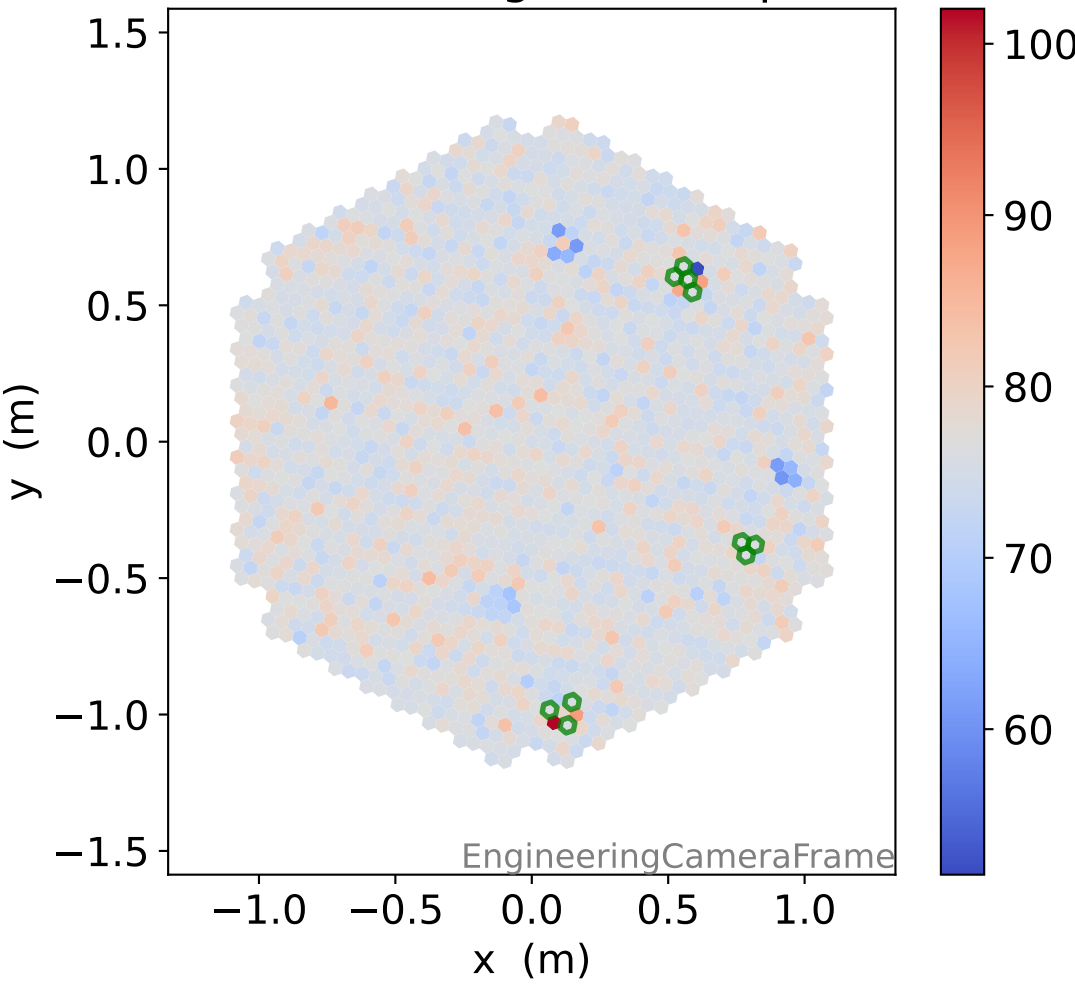

Run 6101

Run 6101

Run 6101 channel: HG

FF sample of 10000 events

pedestal sample of 10000 events

flat-fielded gain [ADC/pe]

Run 6101 channel: LG

FF sample of 10000 events

pedestal sample of 10000 events

flat-fielded gain [ADC/pe]