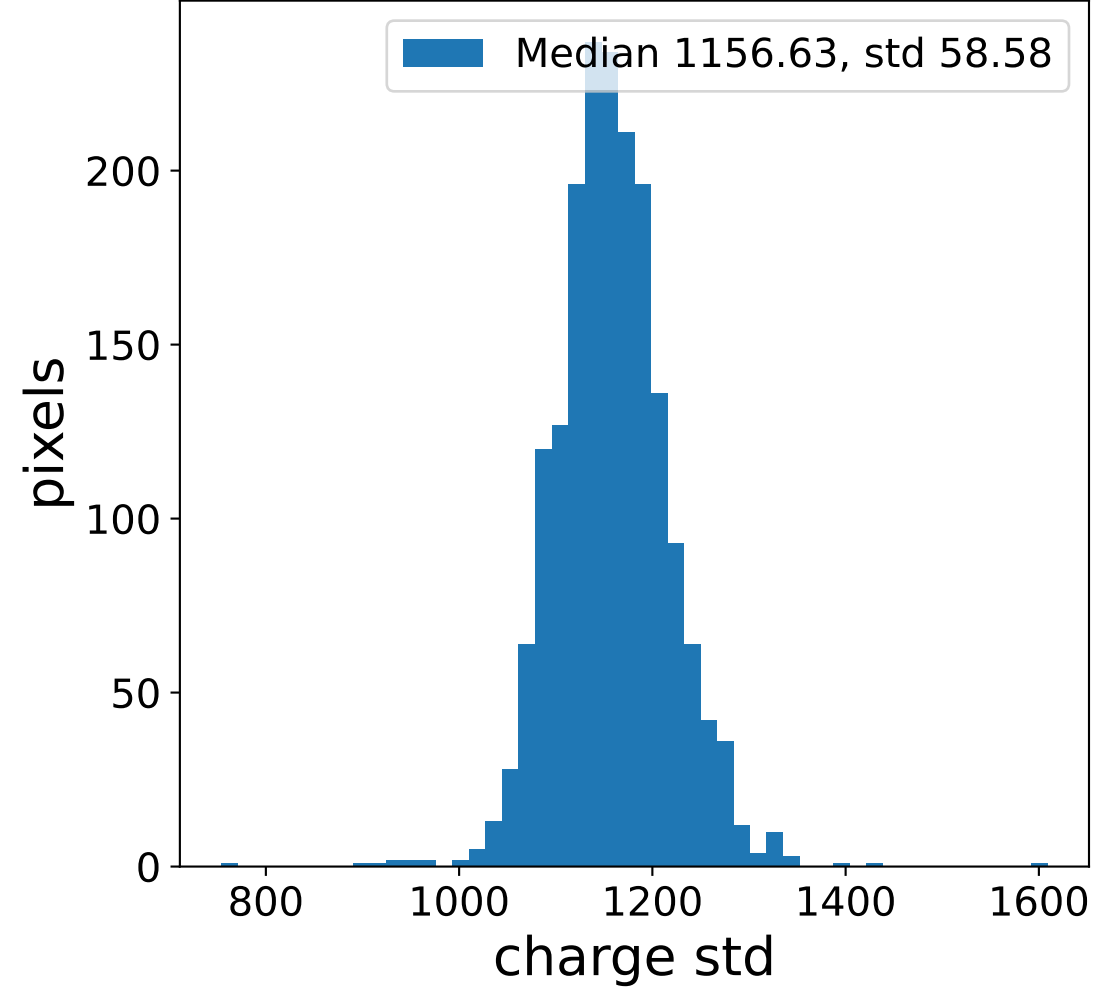

Run 6101

Run 6101

Run 6101 channel: HG

FF sample of 10000 events

pedestal sample of 10000 events

flat-fielded gain [ADC/pe]

Run 6101 channel: LG

FF sample of 10000 events

pedestal sample of 10000 events

flat-fielded gain [ADC/pe]