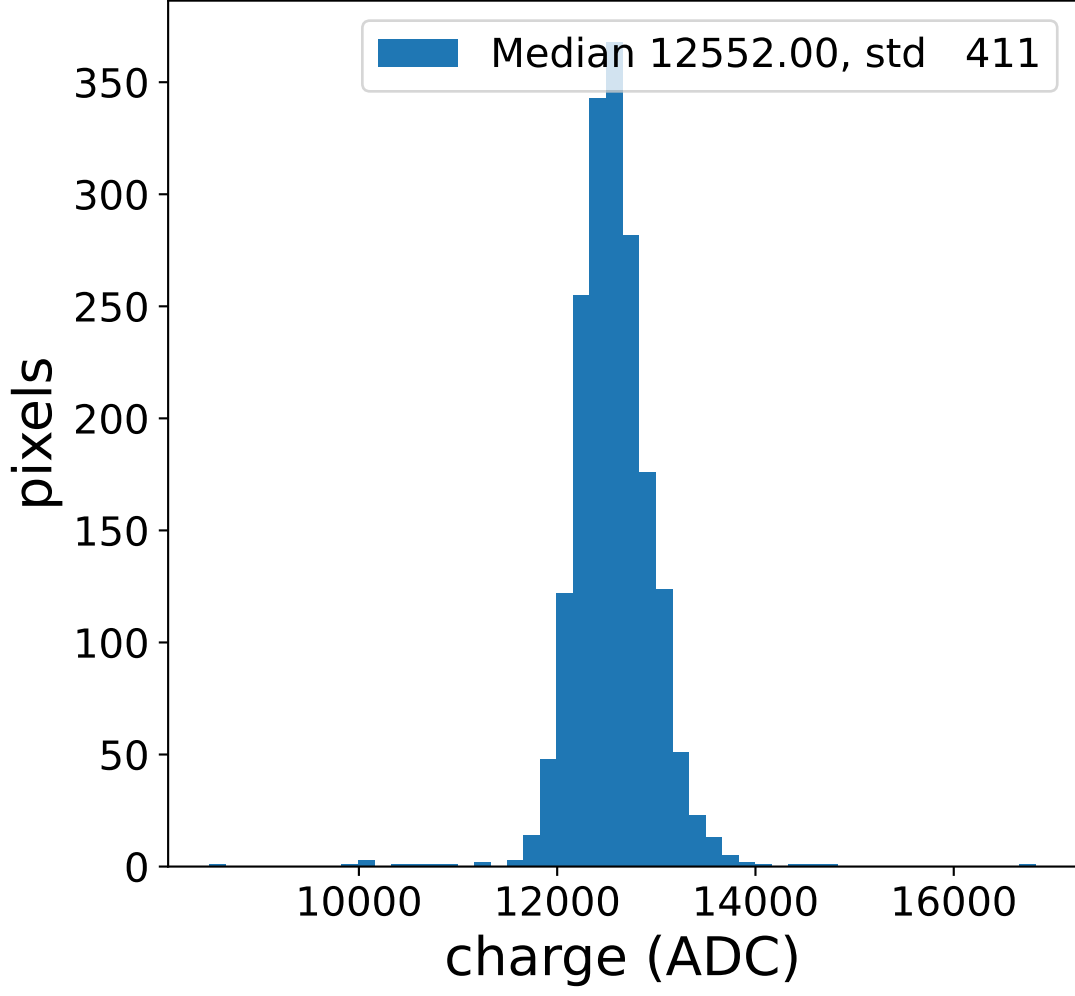

Run 6101

Run 6101

Run 6101 channel: HG

FF sample of 10000 events

pedestal sample of 10000 events

flat-fielded gain [ADC/pe]

Run 6101 channel: LG

FF sample of 10000 events

pedestal sample of 10000 events

flat-fielded gain [ADC/pe]