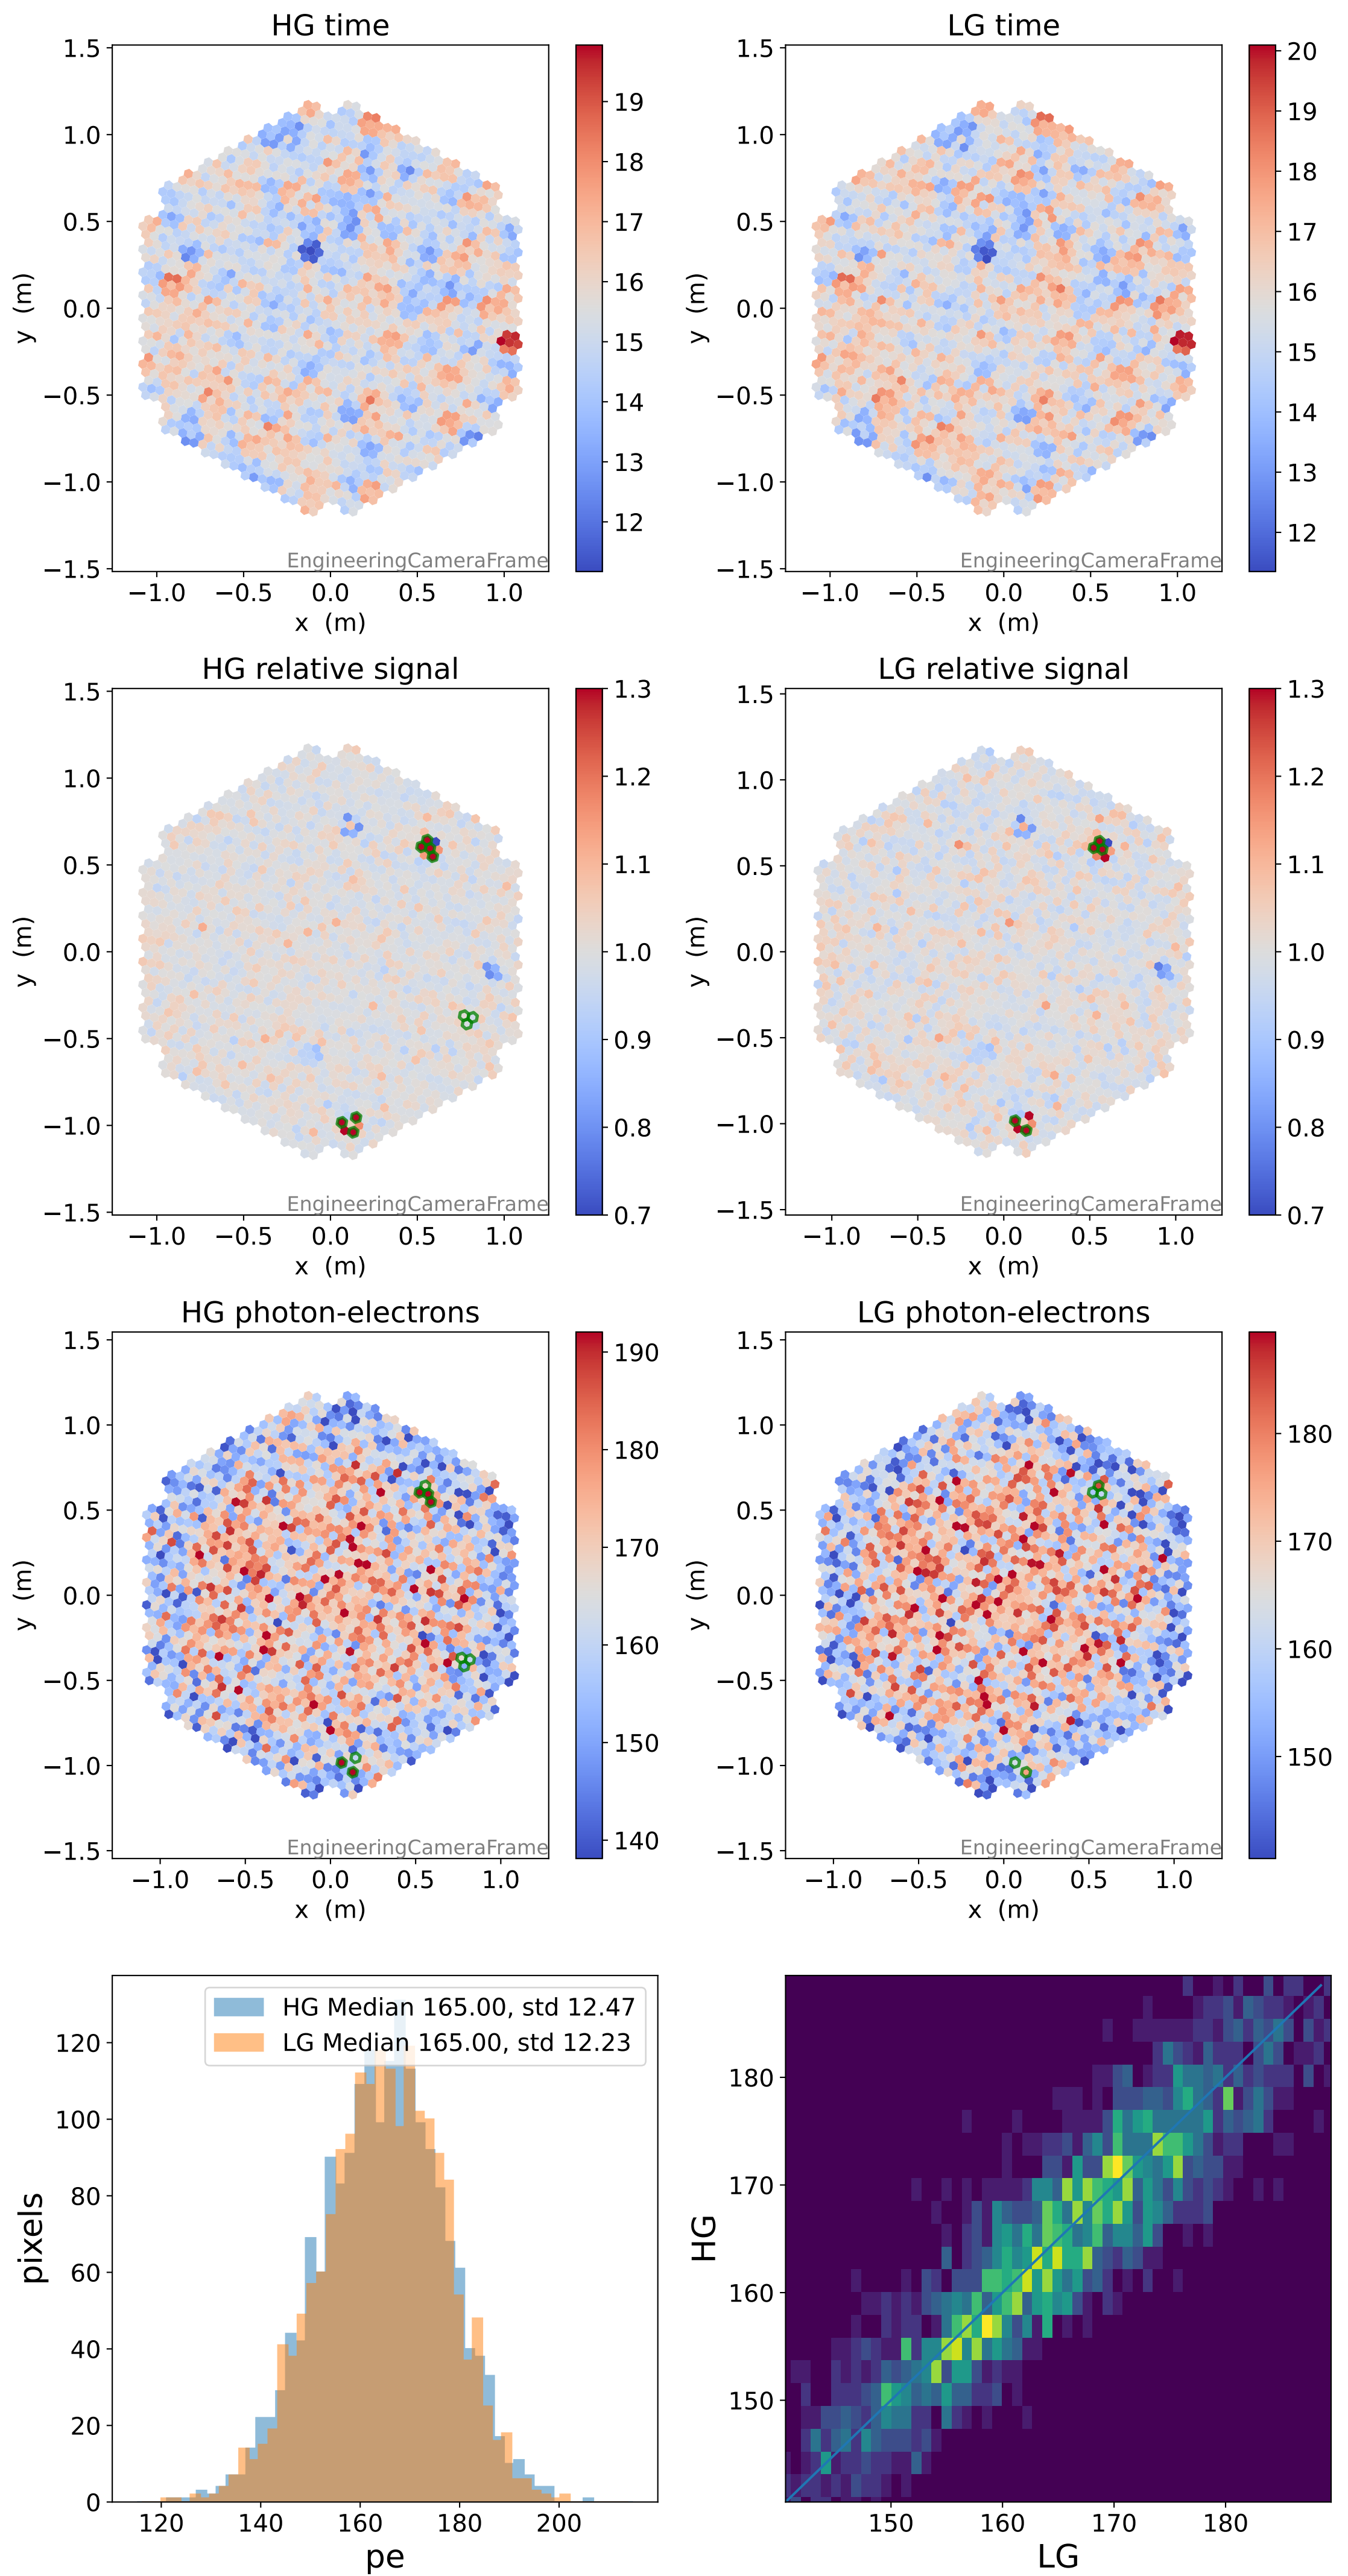

Run 6101

Run 6101

Run 6101 channel: HG

FF sample of 10000 events

pedestal sample of 10000 events

flat-fielded gain [ADC/pe]

Run 6101 channel: LG

FF sample of 10000 events

pedestal sample of 10000 events

flat-fielded gain [ADC/pe]