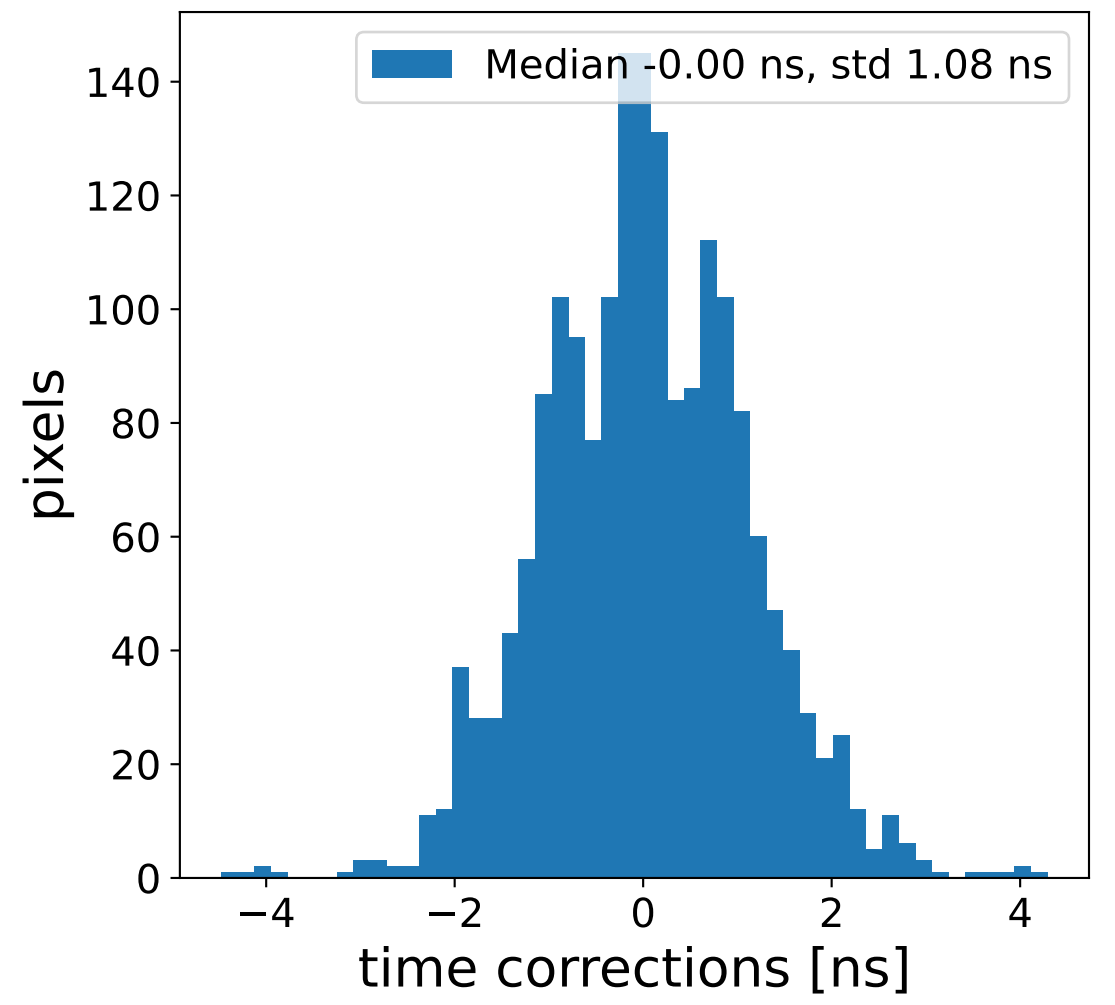

Run 6101

Run 6101

Run 6101 channel: HG

FF sample of 10000 events

pedestal sample of 10000 events

flat-fielded gain [ADC/pe]

Run 6101 channel: LG

FF sample of 10000 events

pedestal sample of 10000 events

flat-fielded gain [ADC/pe]