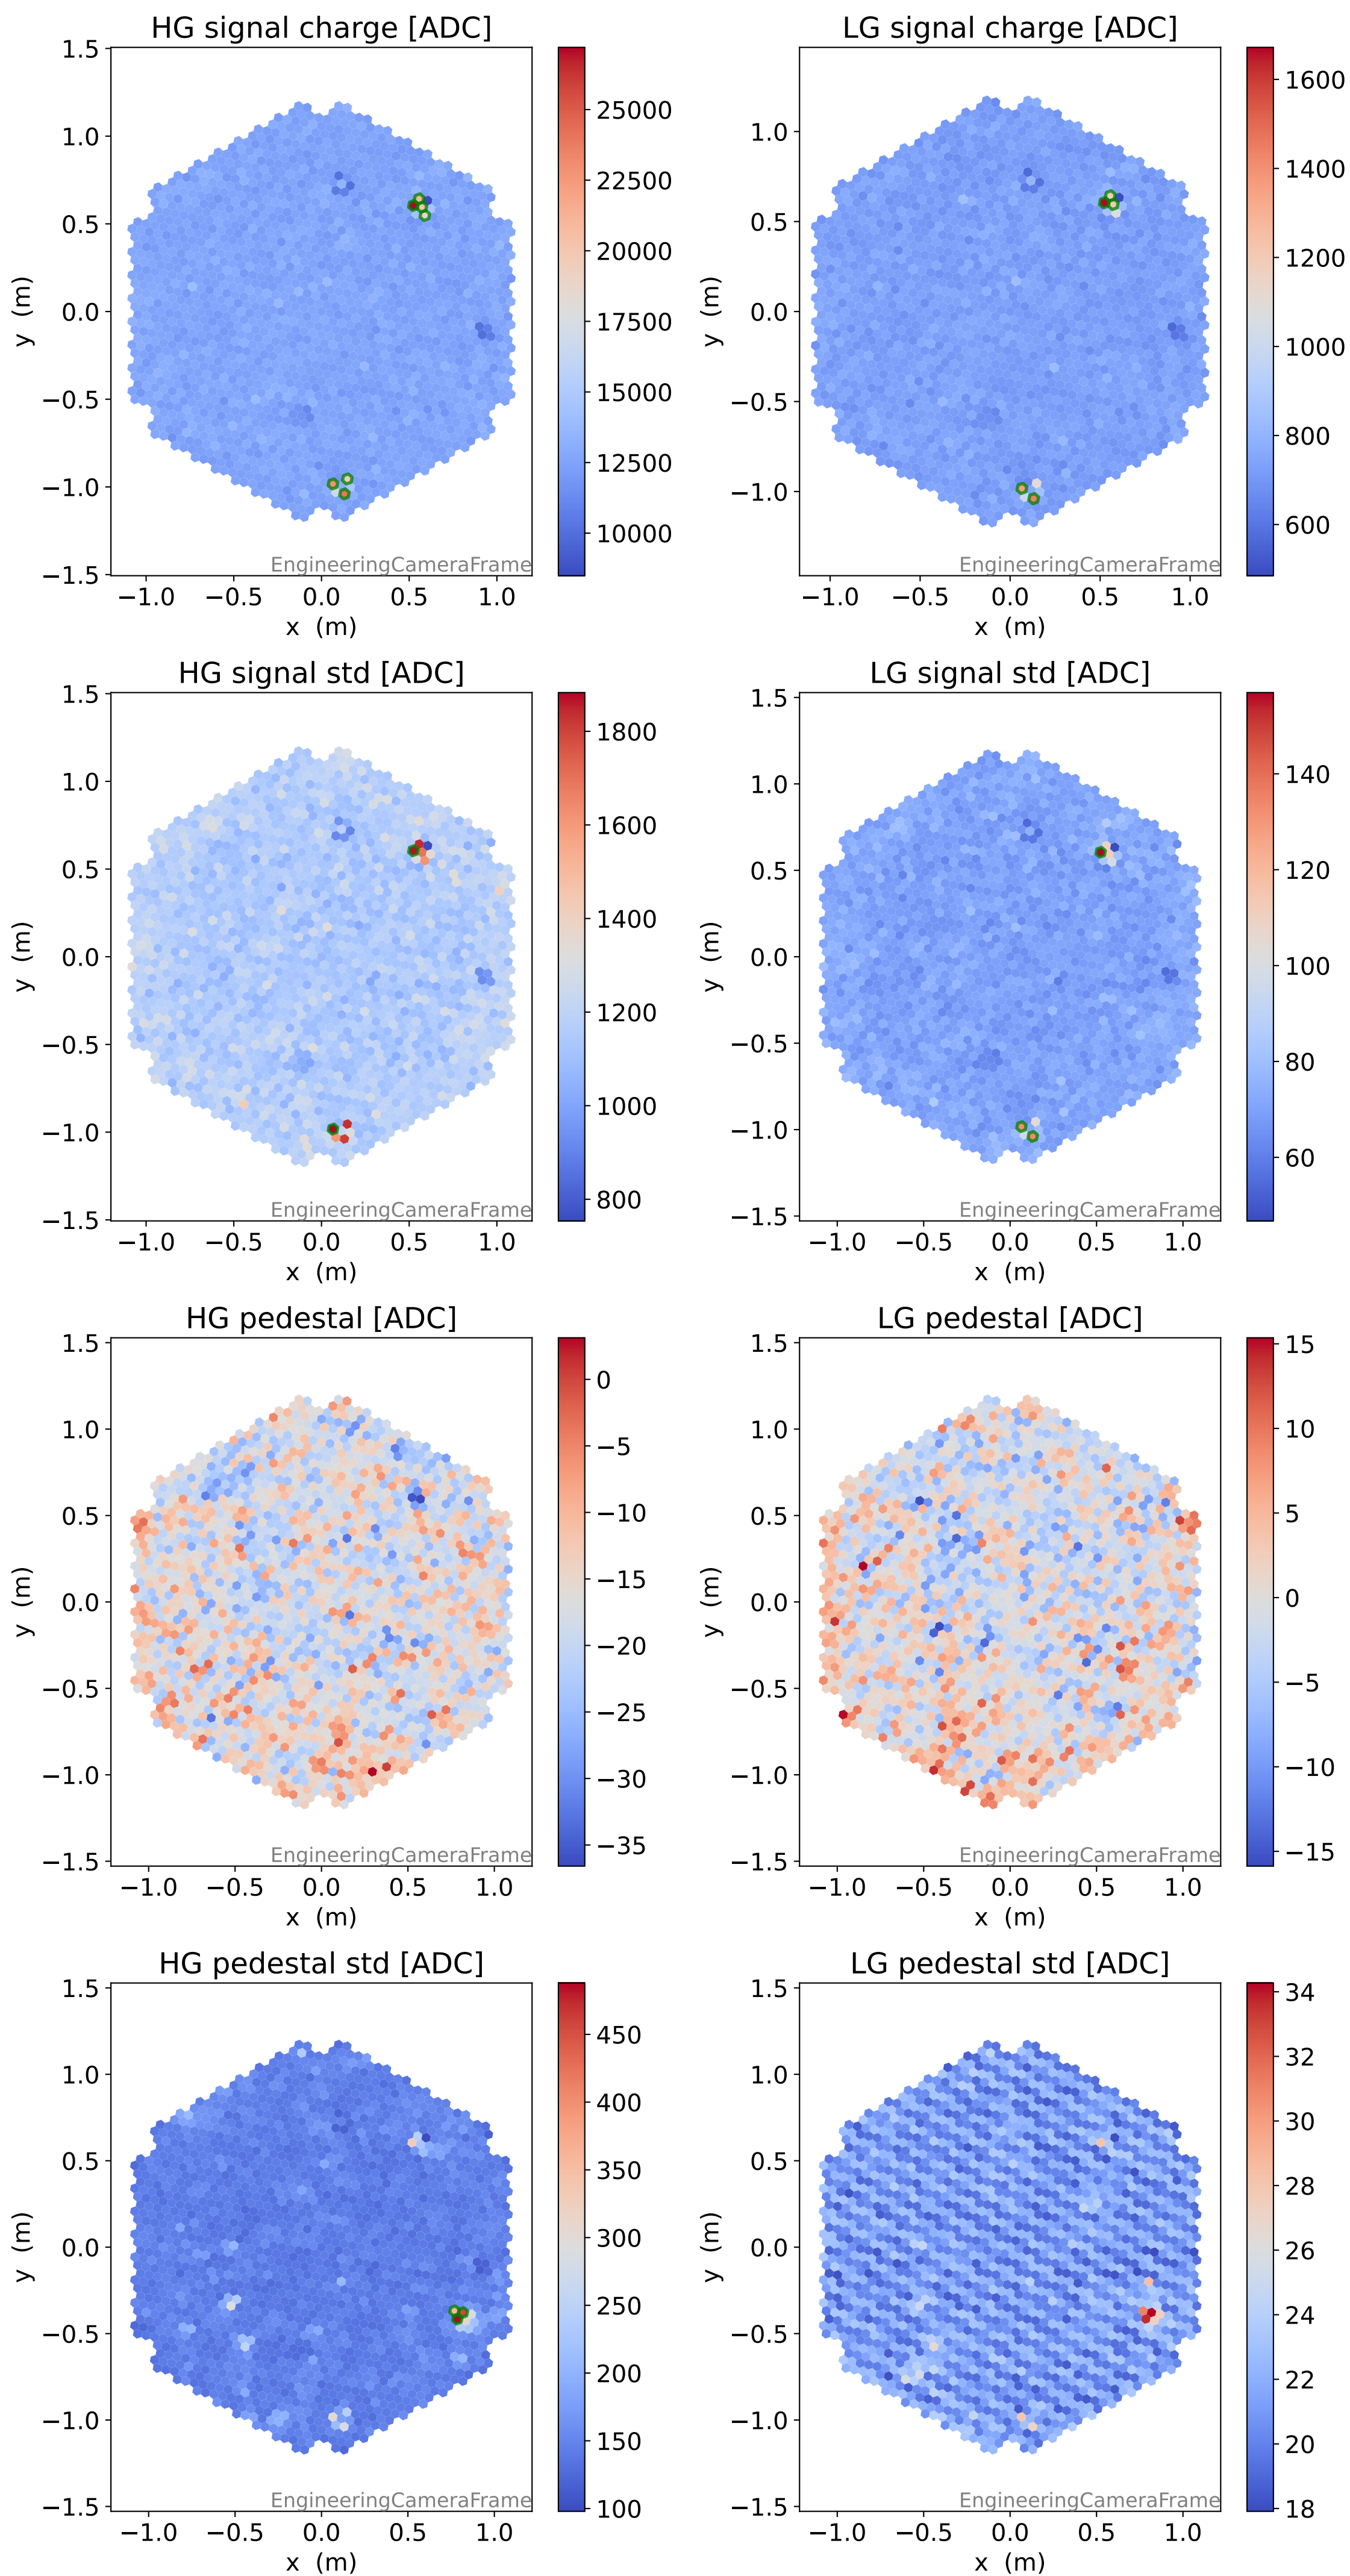

Run 6101

Run 6101

Run 6101 channel: HG

FF sample of 10000 events

pedestal sample of 10000 events

flat-fielded gain [ADC/pe]

Run 6101 channel: LG

FF sample of 10000 events

pedestal sample of 10000 events

flat-fielded gain [ADC/pe]