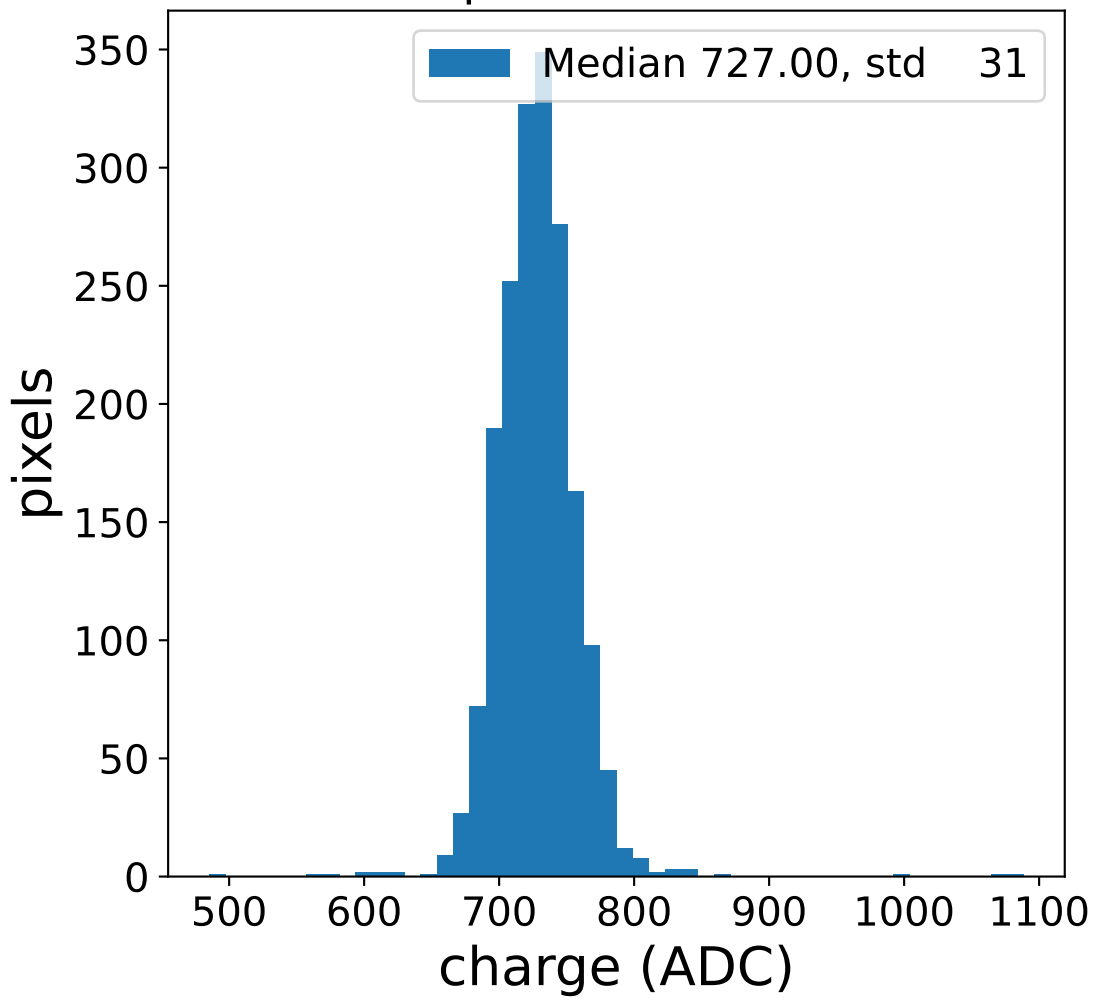

Run 6101

Run 6101

Run 6101 channel: HG

FF sample of 10000 events

pedestal sample of 10000 events

flat-fielded gain [ADC/pe]

Run 6101 channel: LG

FF sample of 10000 events

pedestal sample of 10000 events

flat-fielded gain [ADC/pe]