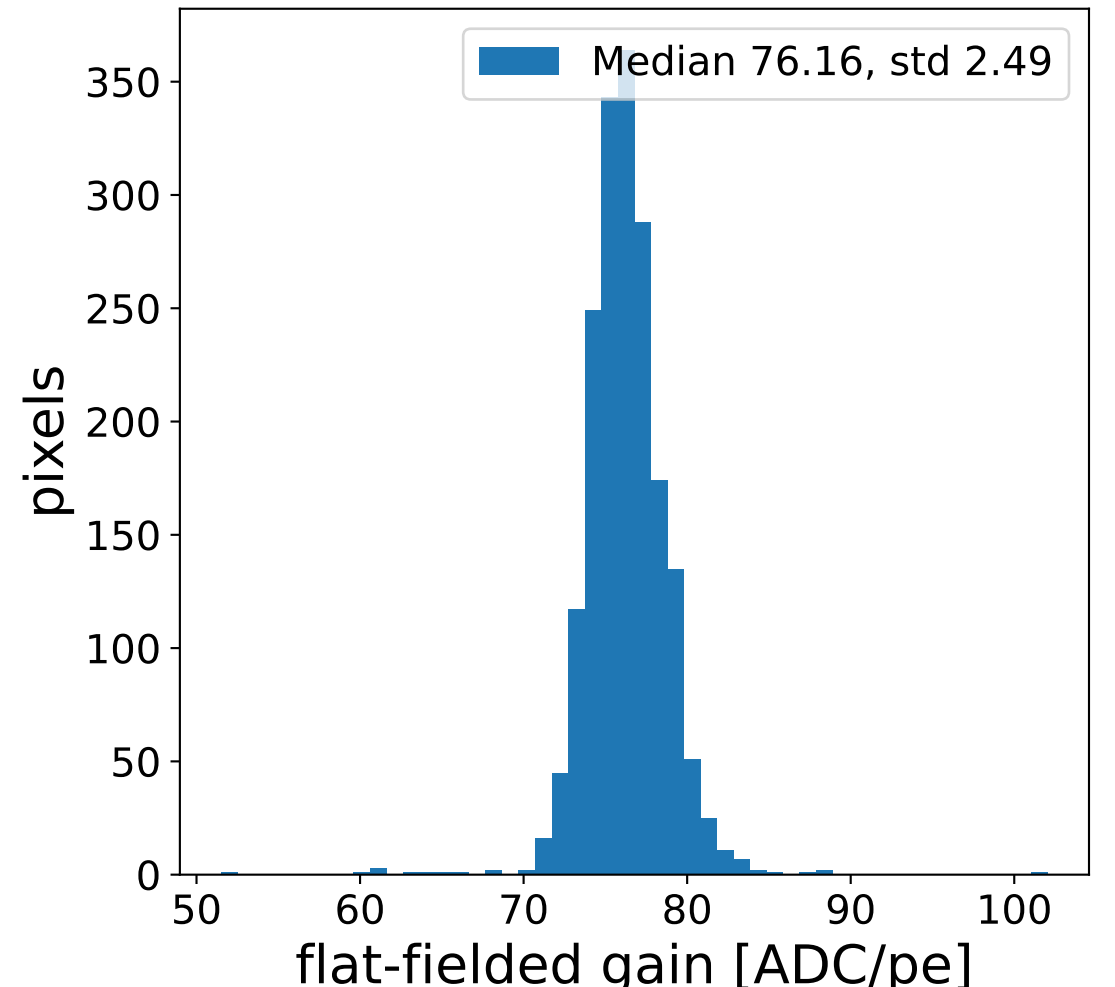

Run 6101

Run 6101

Run 6101 channel: HG

FF sample of 10000 events

pedestal sample of 10000 events

flat-fielded gain [ADC/pe]

Run 6101 channel: LG

FF sample of 10000 events

pedestal sample of 10000 events

flat-fielded gain [ADC/pe]