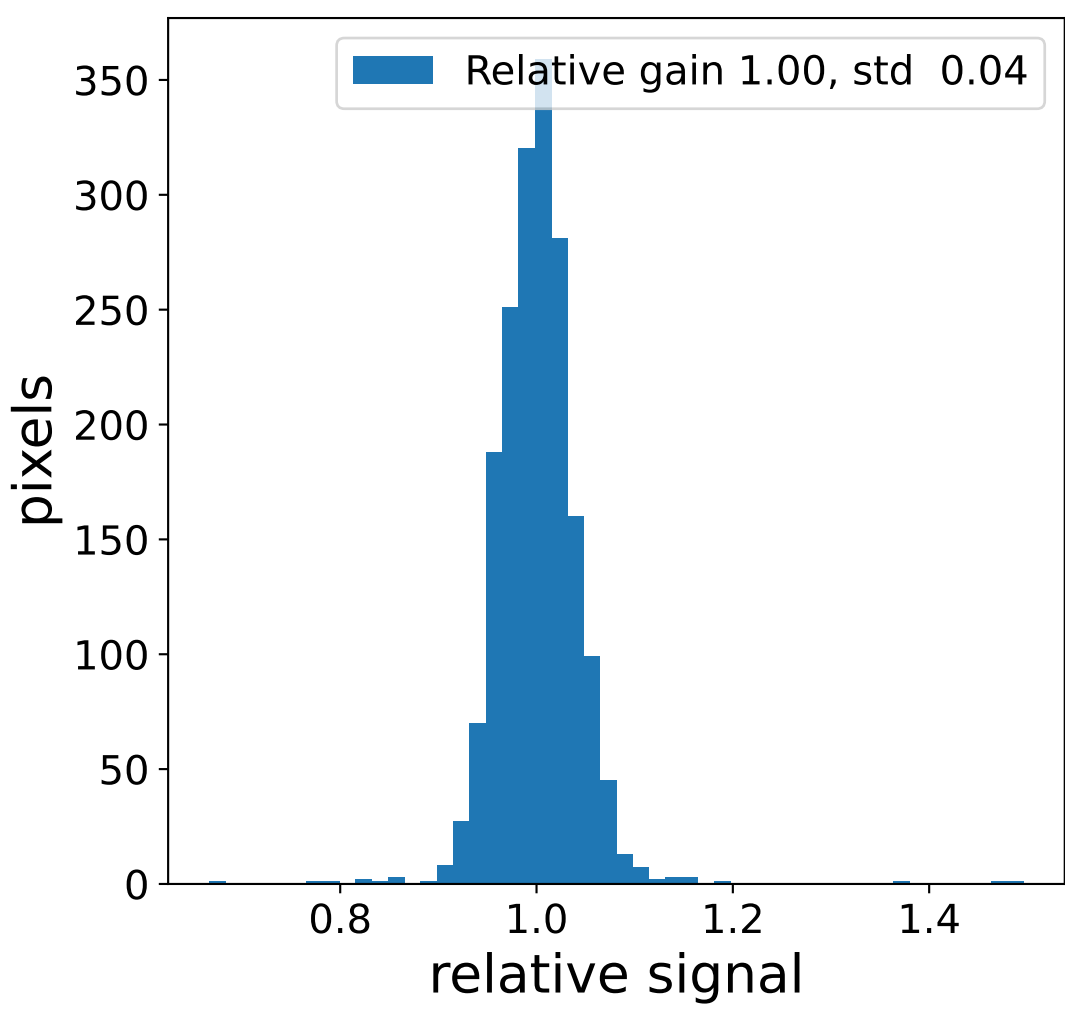

Run 6101

Run 6101

Run 6101 channel: HG

FF sample of 10000 events

pedestal sample of 10000 events

flat-fielded gain [ADC/pe]

Run 6101 channel: LG

FF sample of 10000 events

pedestal sample of 10000 events

flat-fielded gain [ADC/pe]