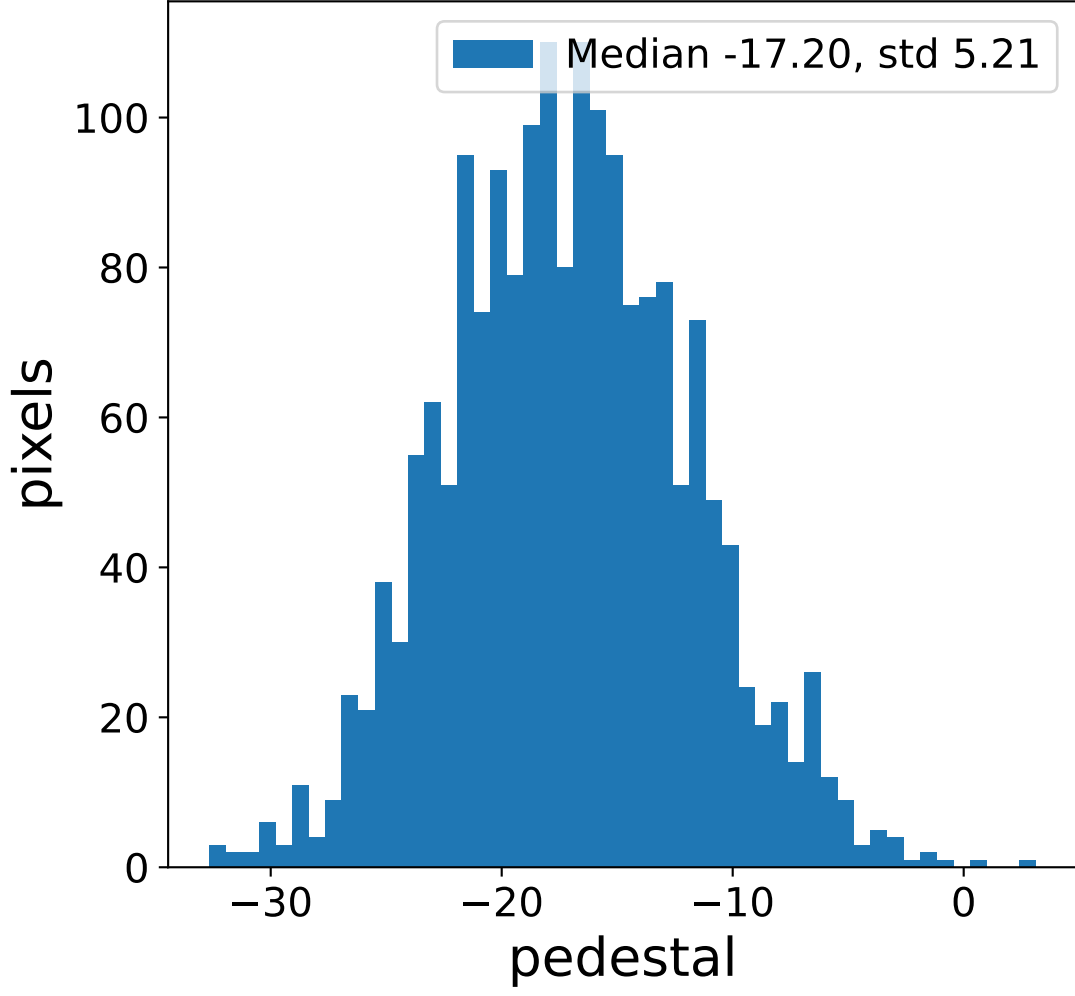

Run 6101

Run 6101

Run 6101 channel: HG

FF sample of 10000 events

pedestal sample of 10000 events

flat-fielded gain [ADC/pe]

Run 6101 channel: LG

FF sample of 10000 events

pedestal sample of 10000 events

flat-fielded gain [ADC/pe]