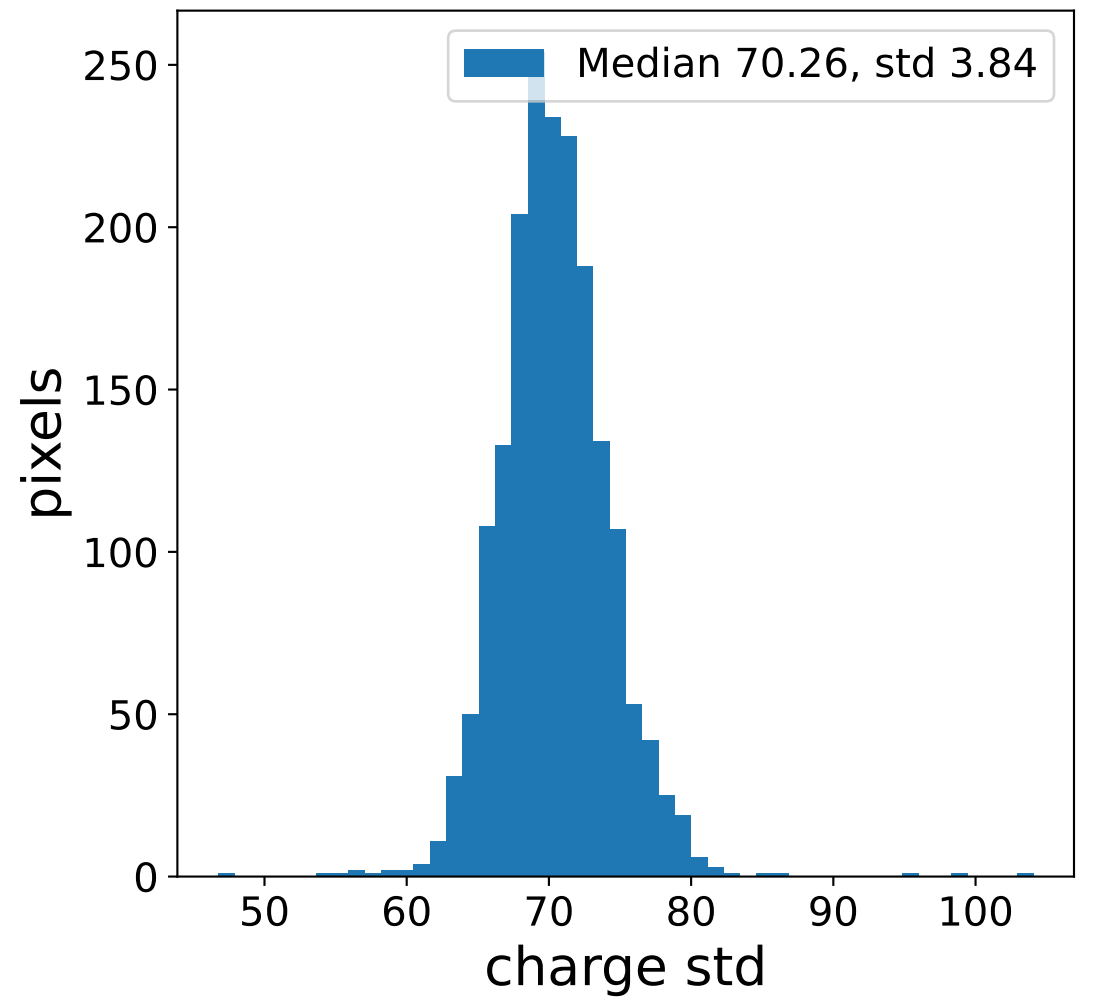

Run 6101

Run 6101

Run 6101 channel: HG

FF sample of 10000 events

pedestal sample of 10000 events

flat-fielded gain [ADC/pe]

Run 6101 channel: LG

FF sample of 10000 events

pedestal sample of 10000 events

flat-fielded gain [ADC/pe]