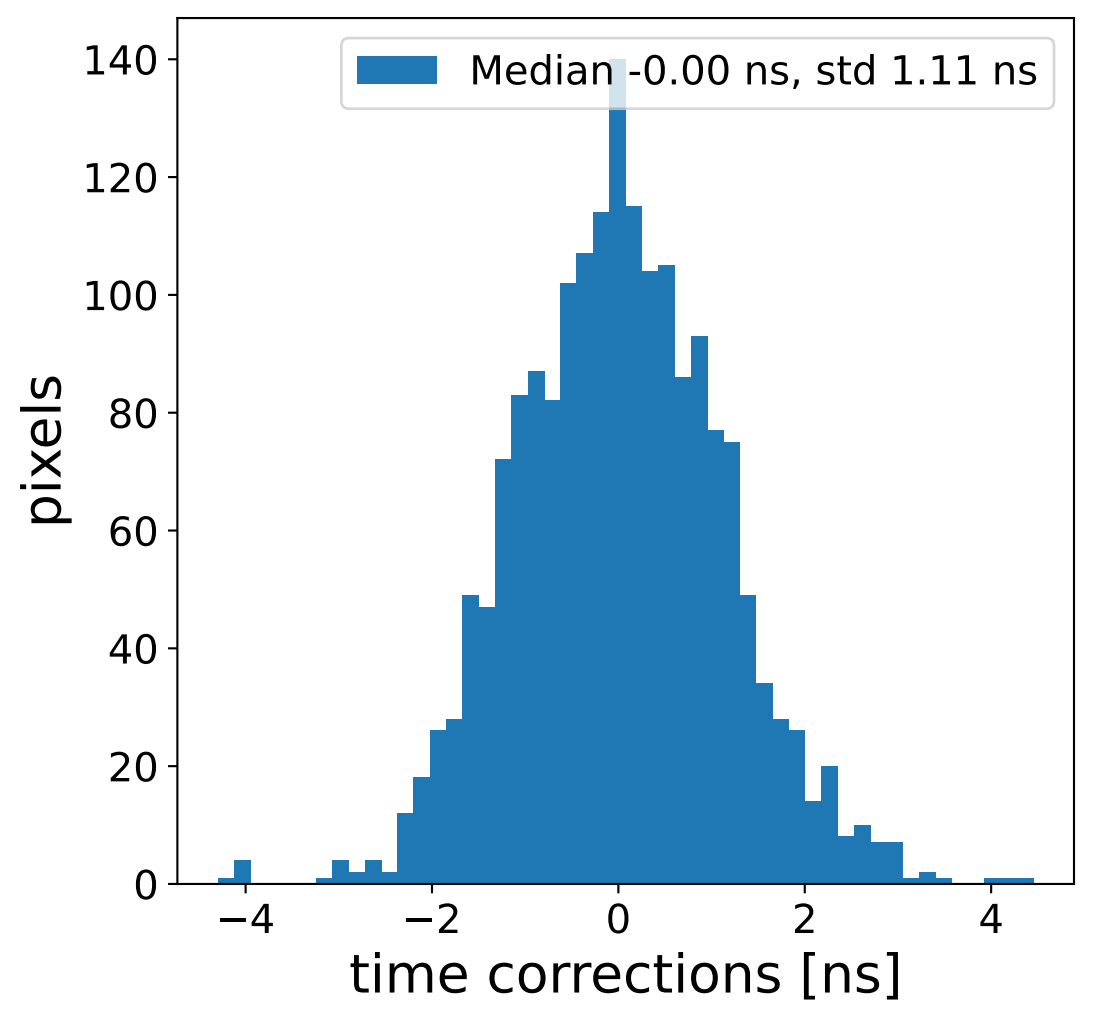

Run 6101

Run 6101

Run 6101 channel: HG

FF sample of 10000 events

pedestal sample of 10000 events

flat-fielded gain [ADC/pe]

Run 6101 channel: LG

FF sample of 10000 events

pedestal sample of 10000 events

flat-fielded gain [ADC/pe]