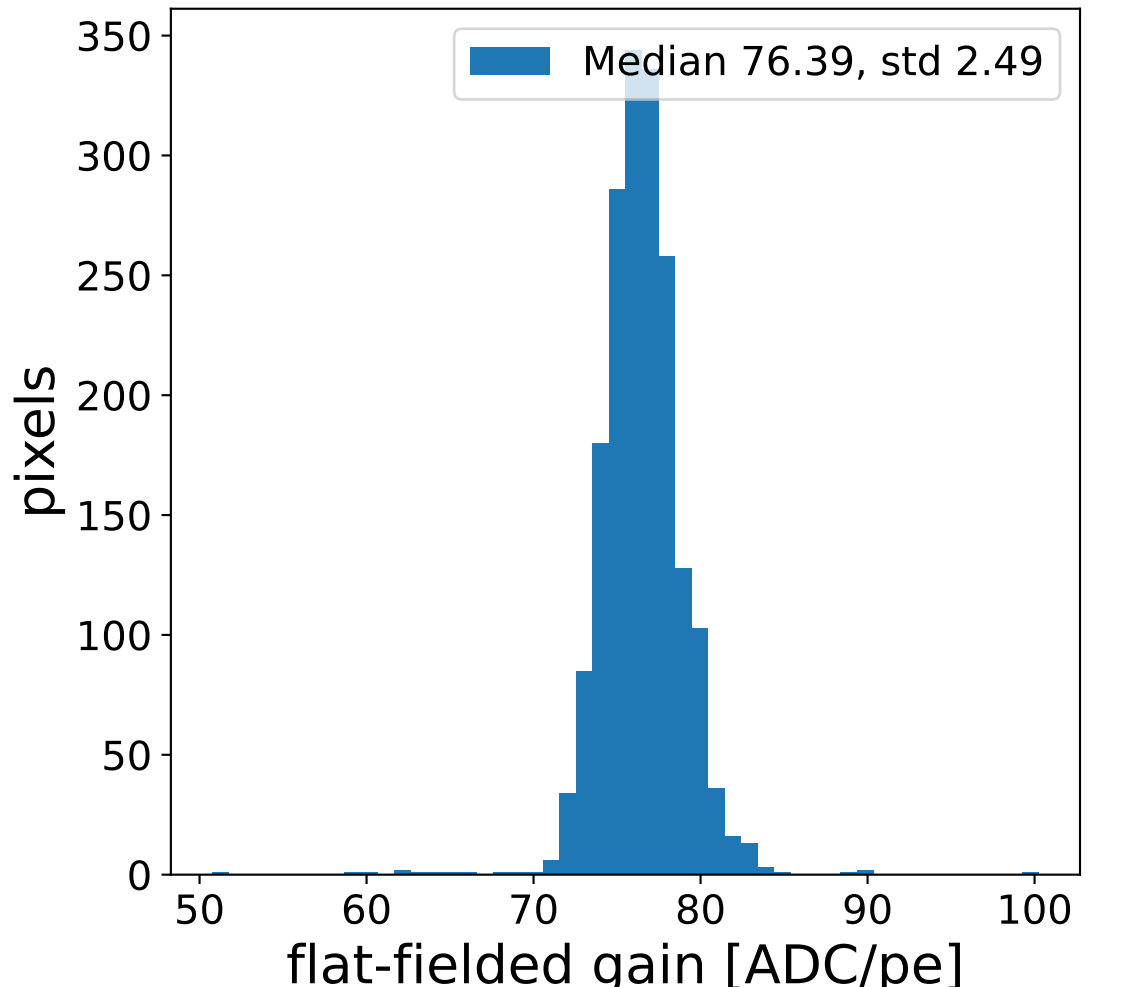

Run 6101

Run 6101

Run 6101 channel: HG

FF sample of 10000 events

pedestal sample of 10000 events

flat-fielded gain [ADC/pe]

Run 6101 channel: LG

FF sample of 10000 events

pedestal sample of 10000 events

flat-fielded gain [ADC/pe]