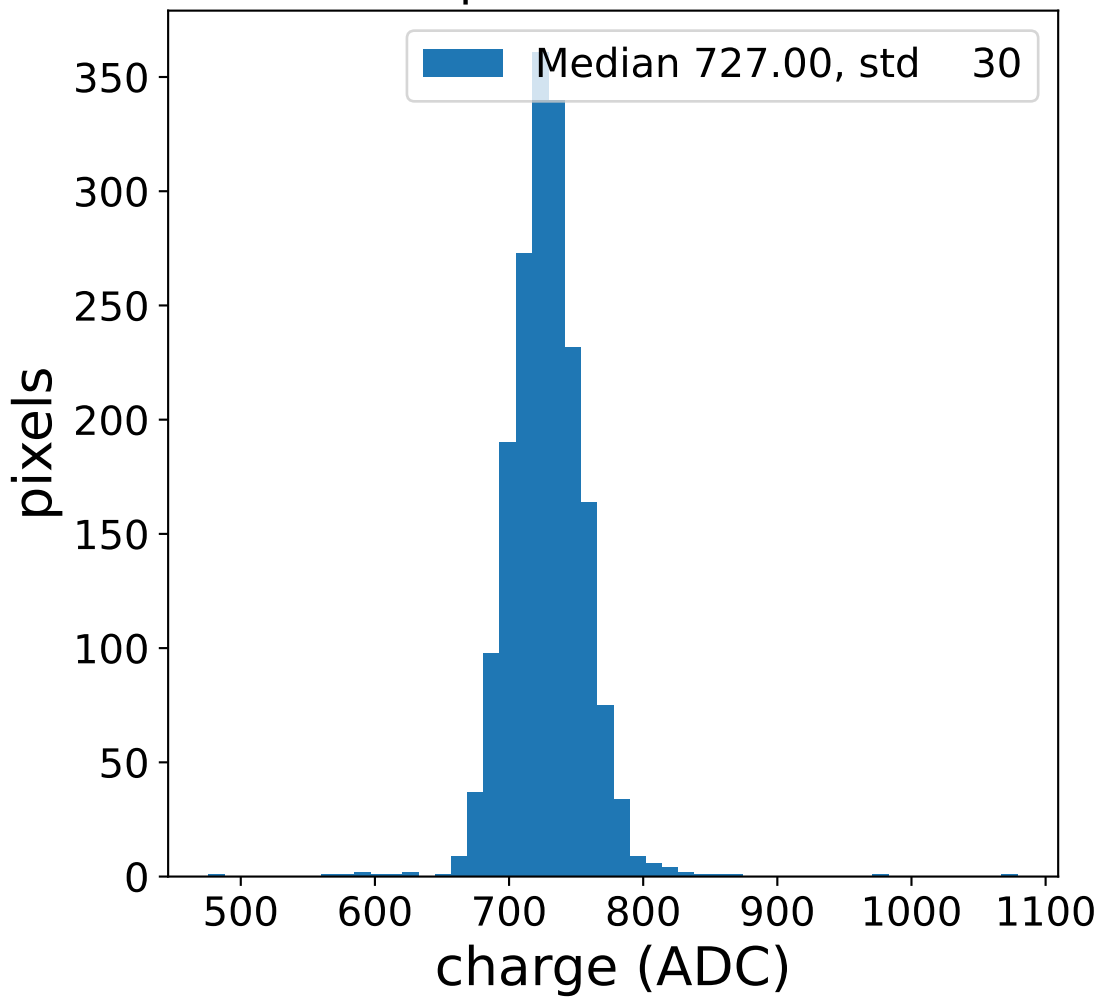

Run 6101

Run 6101

Run 6101 channel: HG

FF sample of 10000 events

pedestal sample of 10000 events

flat-fielded gain [ADC/pe]

Run 6101 channel: LG

FF sample of 10000 events

pedestal sample of 10000 events

flat-fielded gain [ADC/pe]