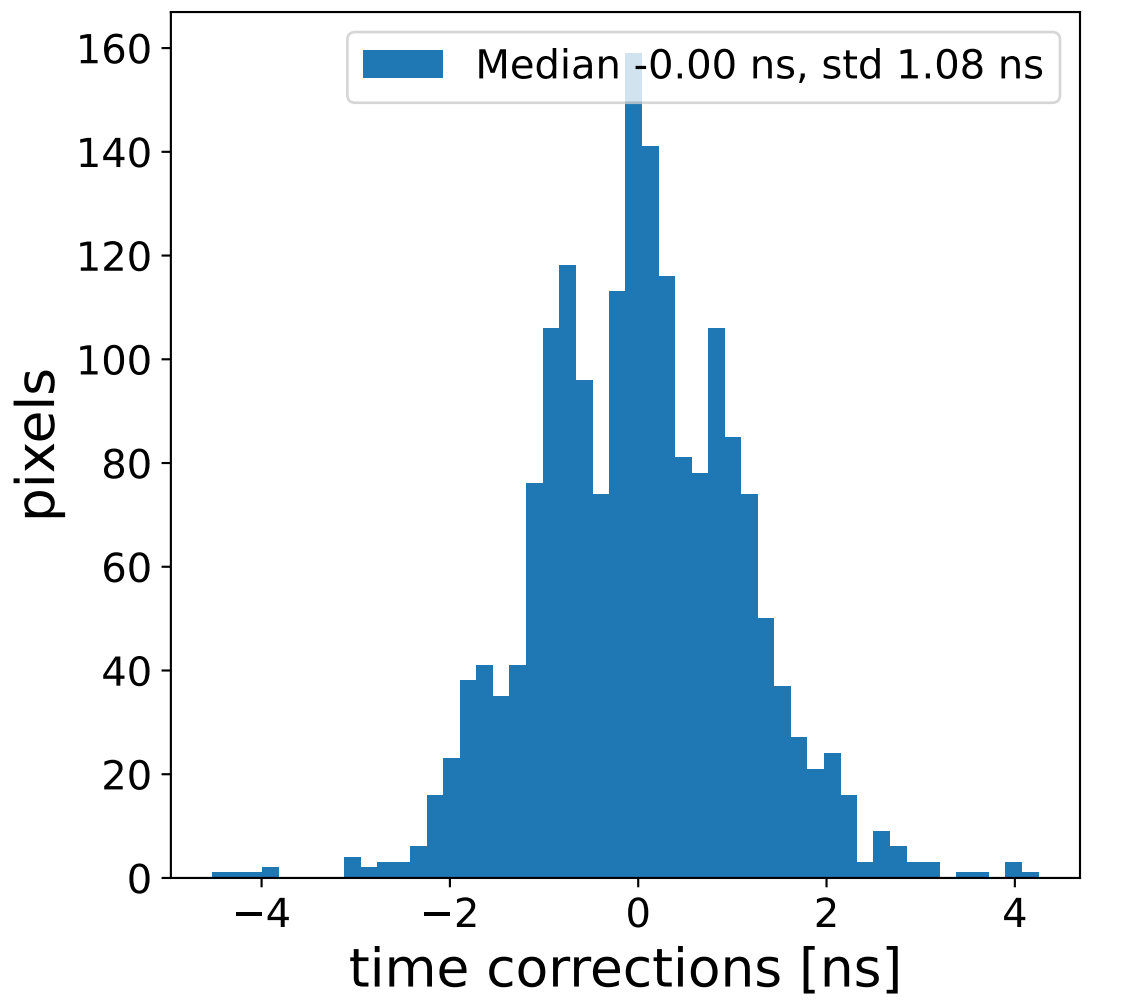

Run 6101

Run 6101

Run 6101 channel: HG

FF sample of 10000 events

pedestal sample of 10000 events

flat-fielded gain [ADC/pe]

Run 6101 channel: LG

FF sample of 10000 events

pedestal sample of 10000 events

flat-fielded gain [ADC/pe]