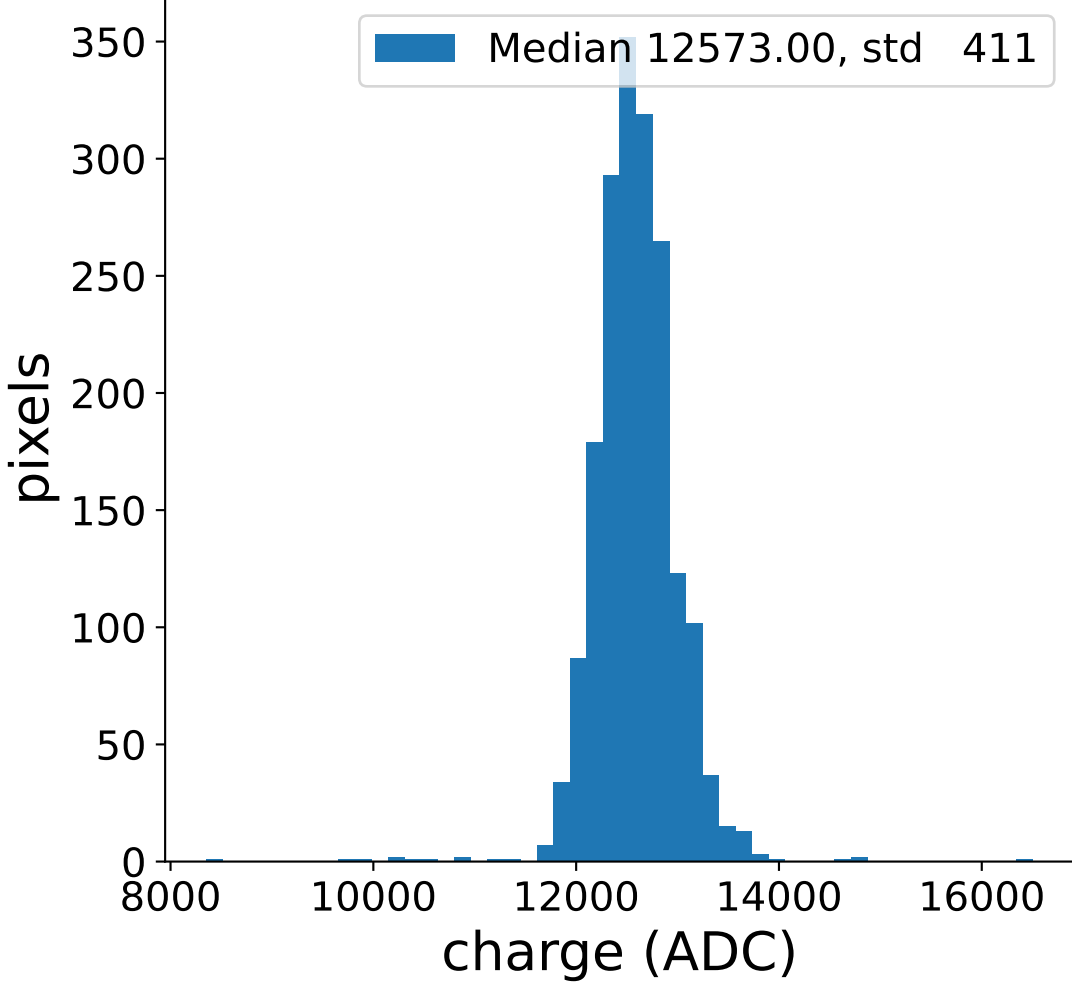

Run 6101

Run 6101

Run 6101 channel: HG

FF sample of 10000 events

pedestal sample of 10000 events

flat-fielded gain [ADC/pe]

Run 6101 channel: LG

FF sample of 10000 events

pedestal sample of 10000 events

flat-fielded gain [ADC/pe]