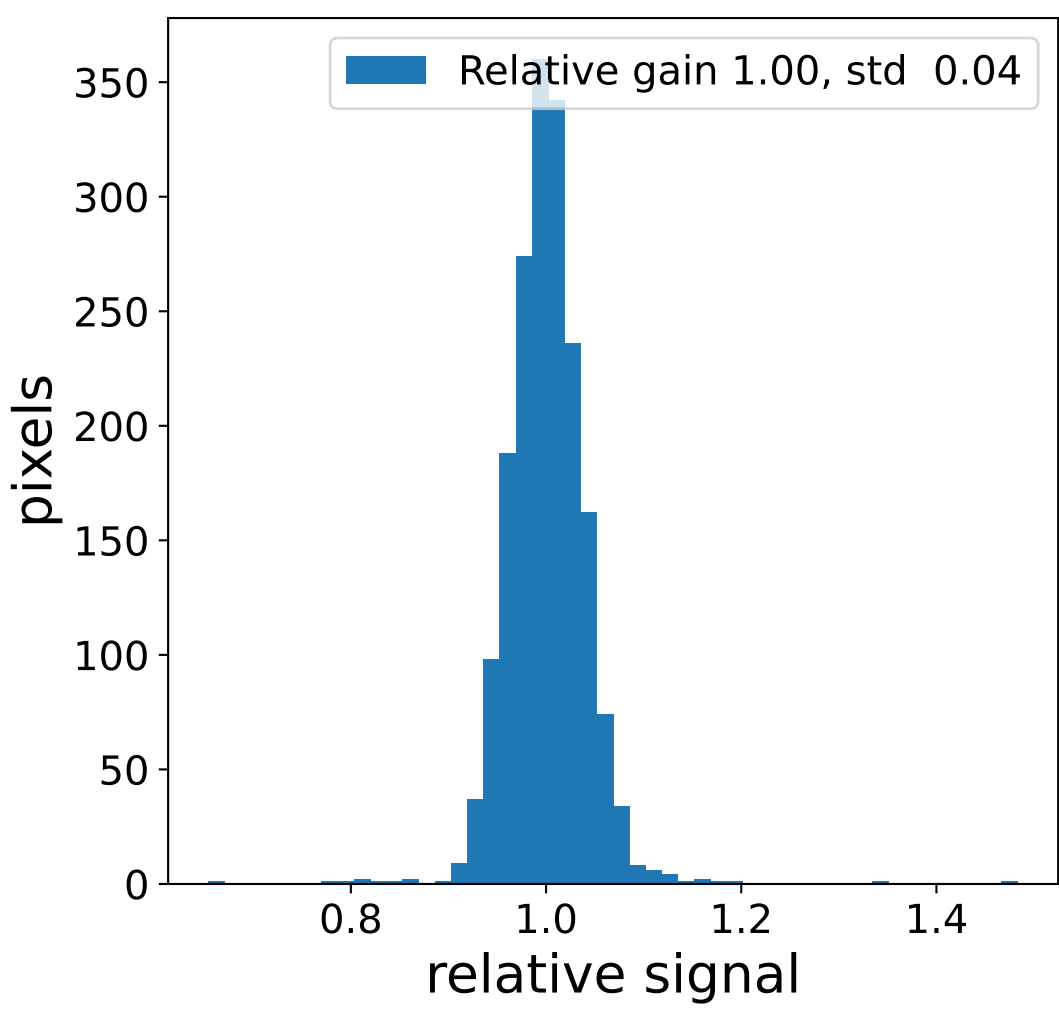

Run 6101

Run 6101

Run 6101 channel: HG

FF sample of 10000 events

pedestal sample of 10000 events

flat-fielded gain [ADC/pe]

Run 6101 channel: LG

FF sample of 10000 events

pedestal sample of 10000 events

flat-fielded gain [ADC/pe]