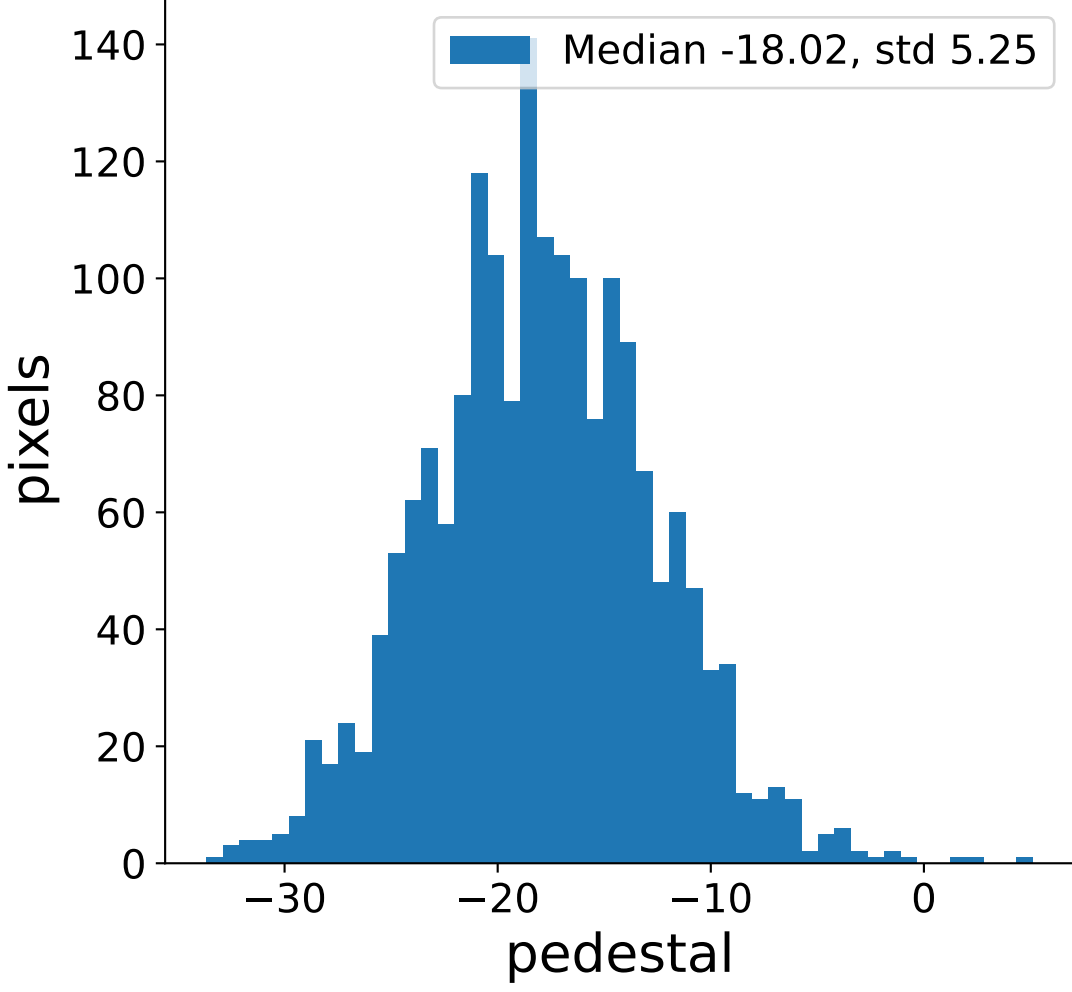

Run 6101

Run 6101

Run 6101 channel: HG

FF sample of 10000 events

pedestal sample of 10000 events

flat-fielded gain [ADC/pe]

Run 6101 channel: LG

FF sample of 10000 events

pedestal sample of 10000 events

flat-fielded gain [ADC/pe]