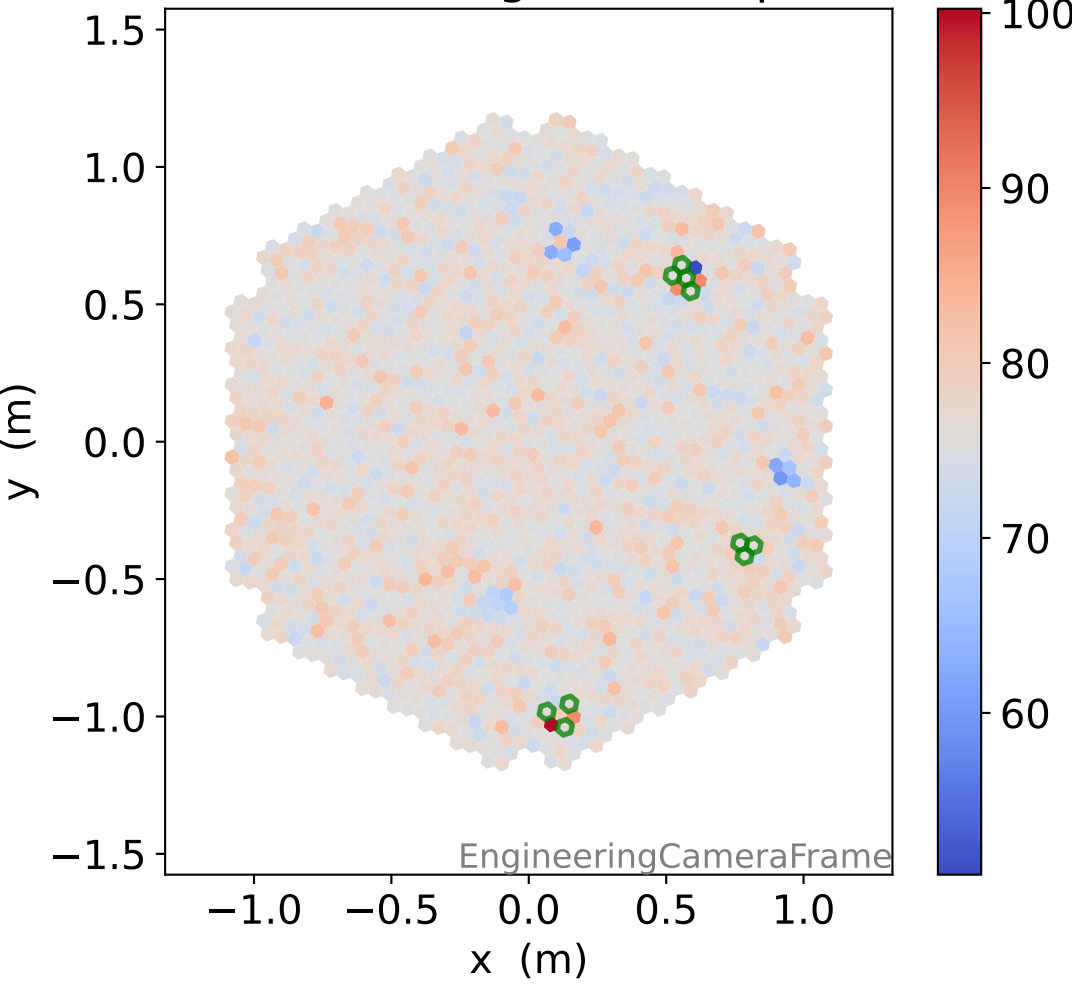

Run 6101

Run 6101

Run 6101 channel: HG

FF sample of 10000 events

pedestal sample of 10000 events

flat-fielded gain [ADC/pe]

Run 6101 channel: LG

FF sample of 10000 events

pedestal sample of 10000 events

flat-fielded gain [ADC/pe]