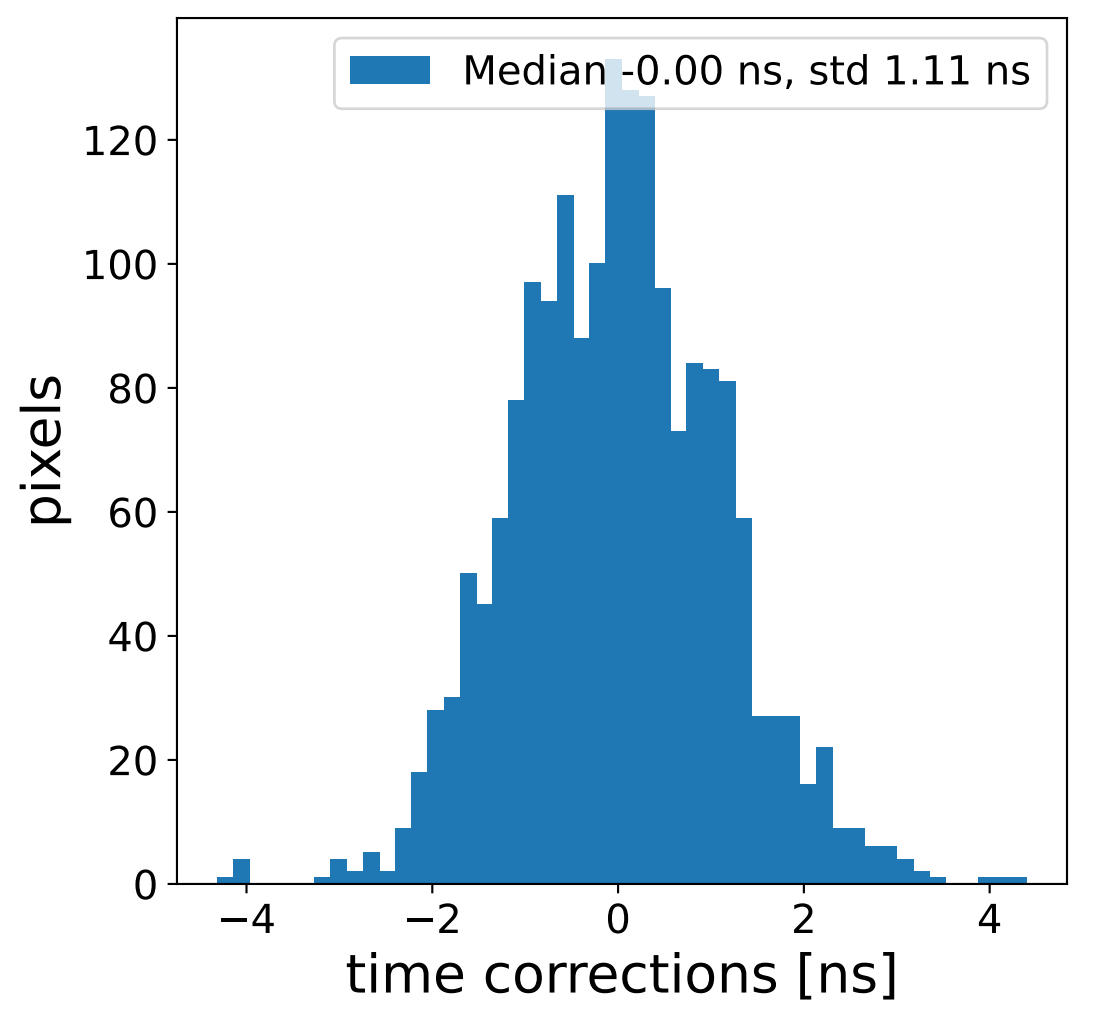

Run 6101

Run 6101

Run 6101 channel: HG

FF sample of 10000 events

pedestal sample of 10000 events

flat-fielded gain [ADC/pe]

Run 6101 channel: LG

FF sample of 10000 events

pedestal sample of 10000 events

flat-fielded gain [ADC/pe]