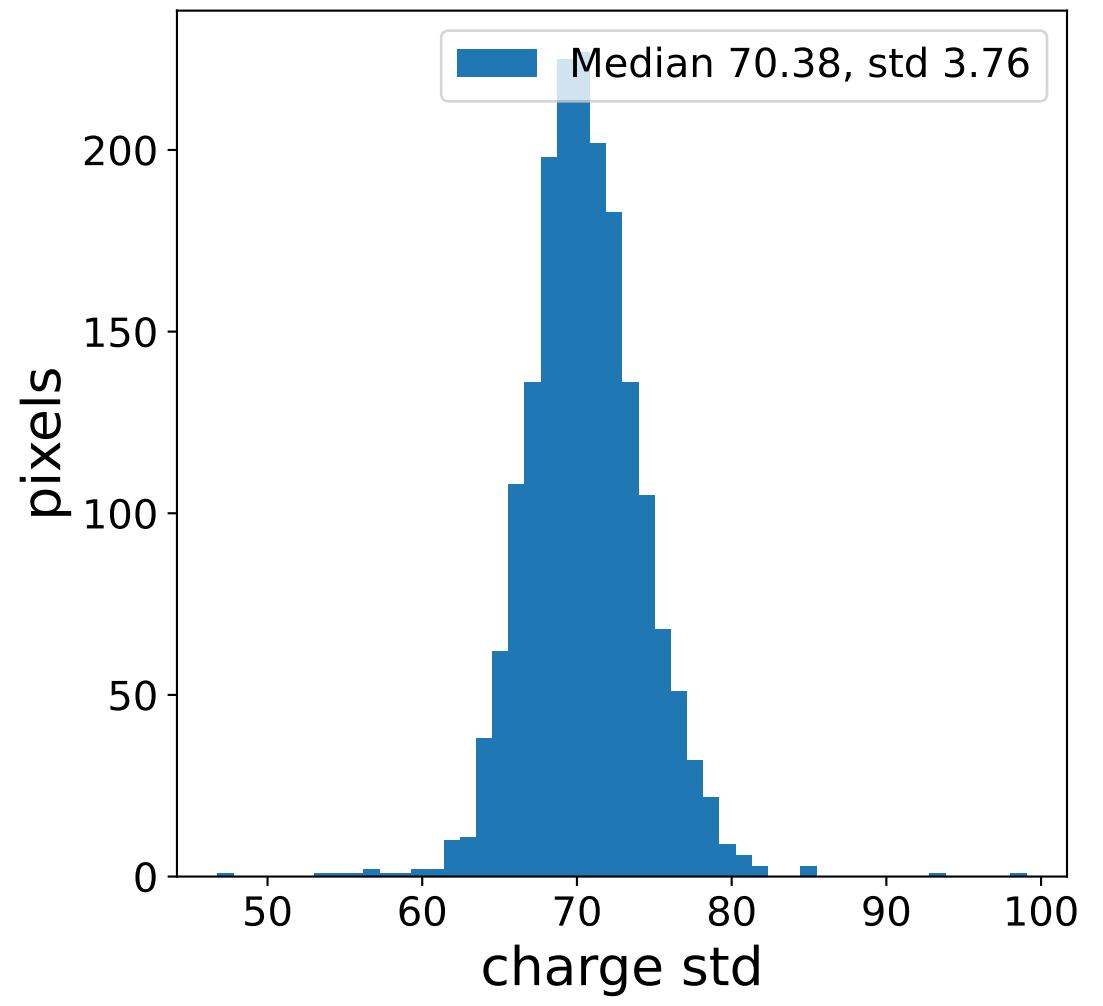

Run 6101

Run 6101

Run 6101 channel: HG

FF sample of 10000 events

pedestal sample of 10000 events

flat-fielded gain [ADC/pe]

Run 6101 channel: LG

FF sample of 10000 events

pedestal sample of 10000 events

flat-fielded gain [ADC/pe]