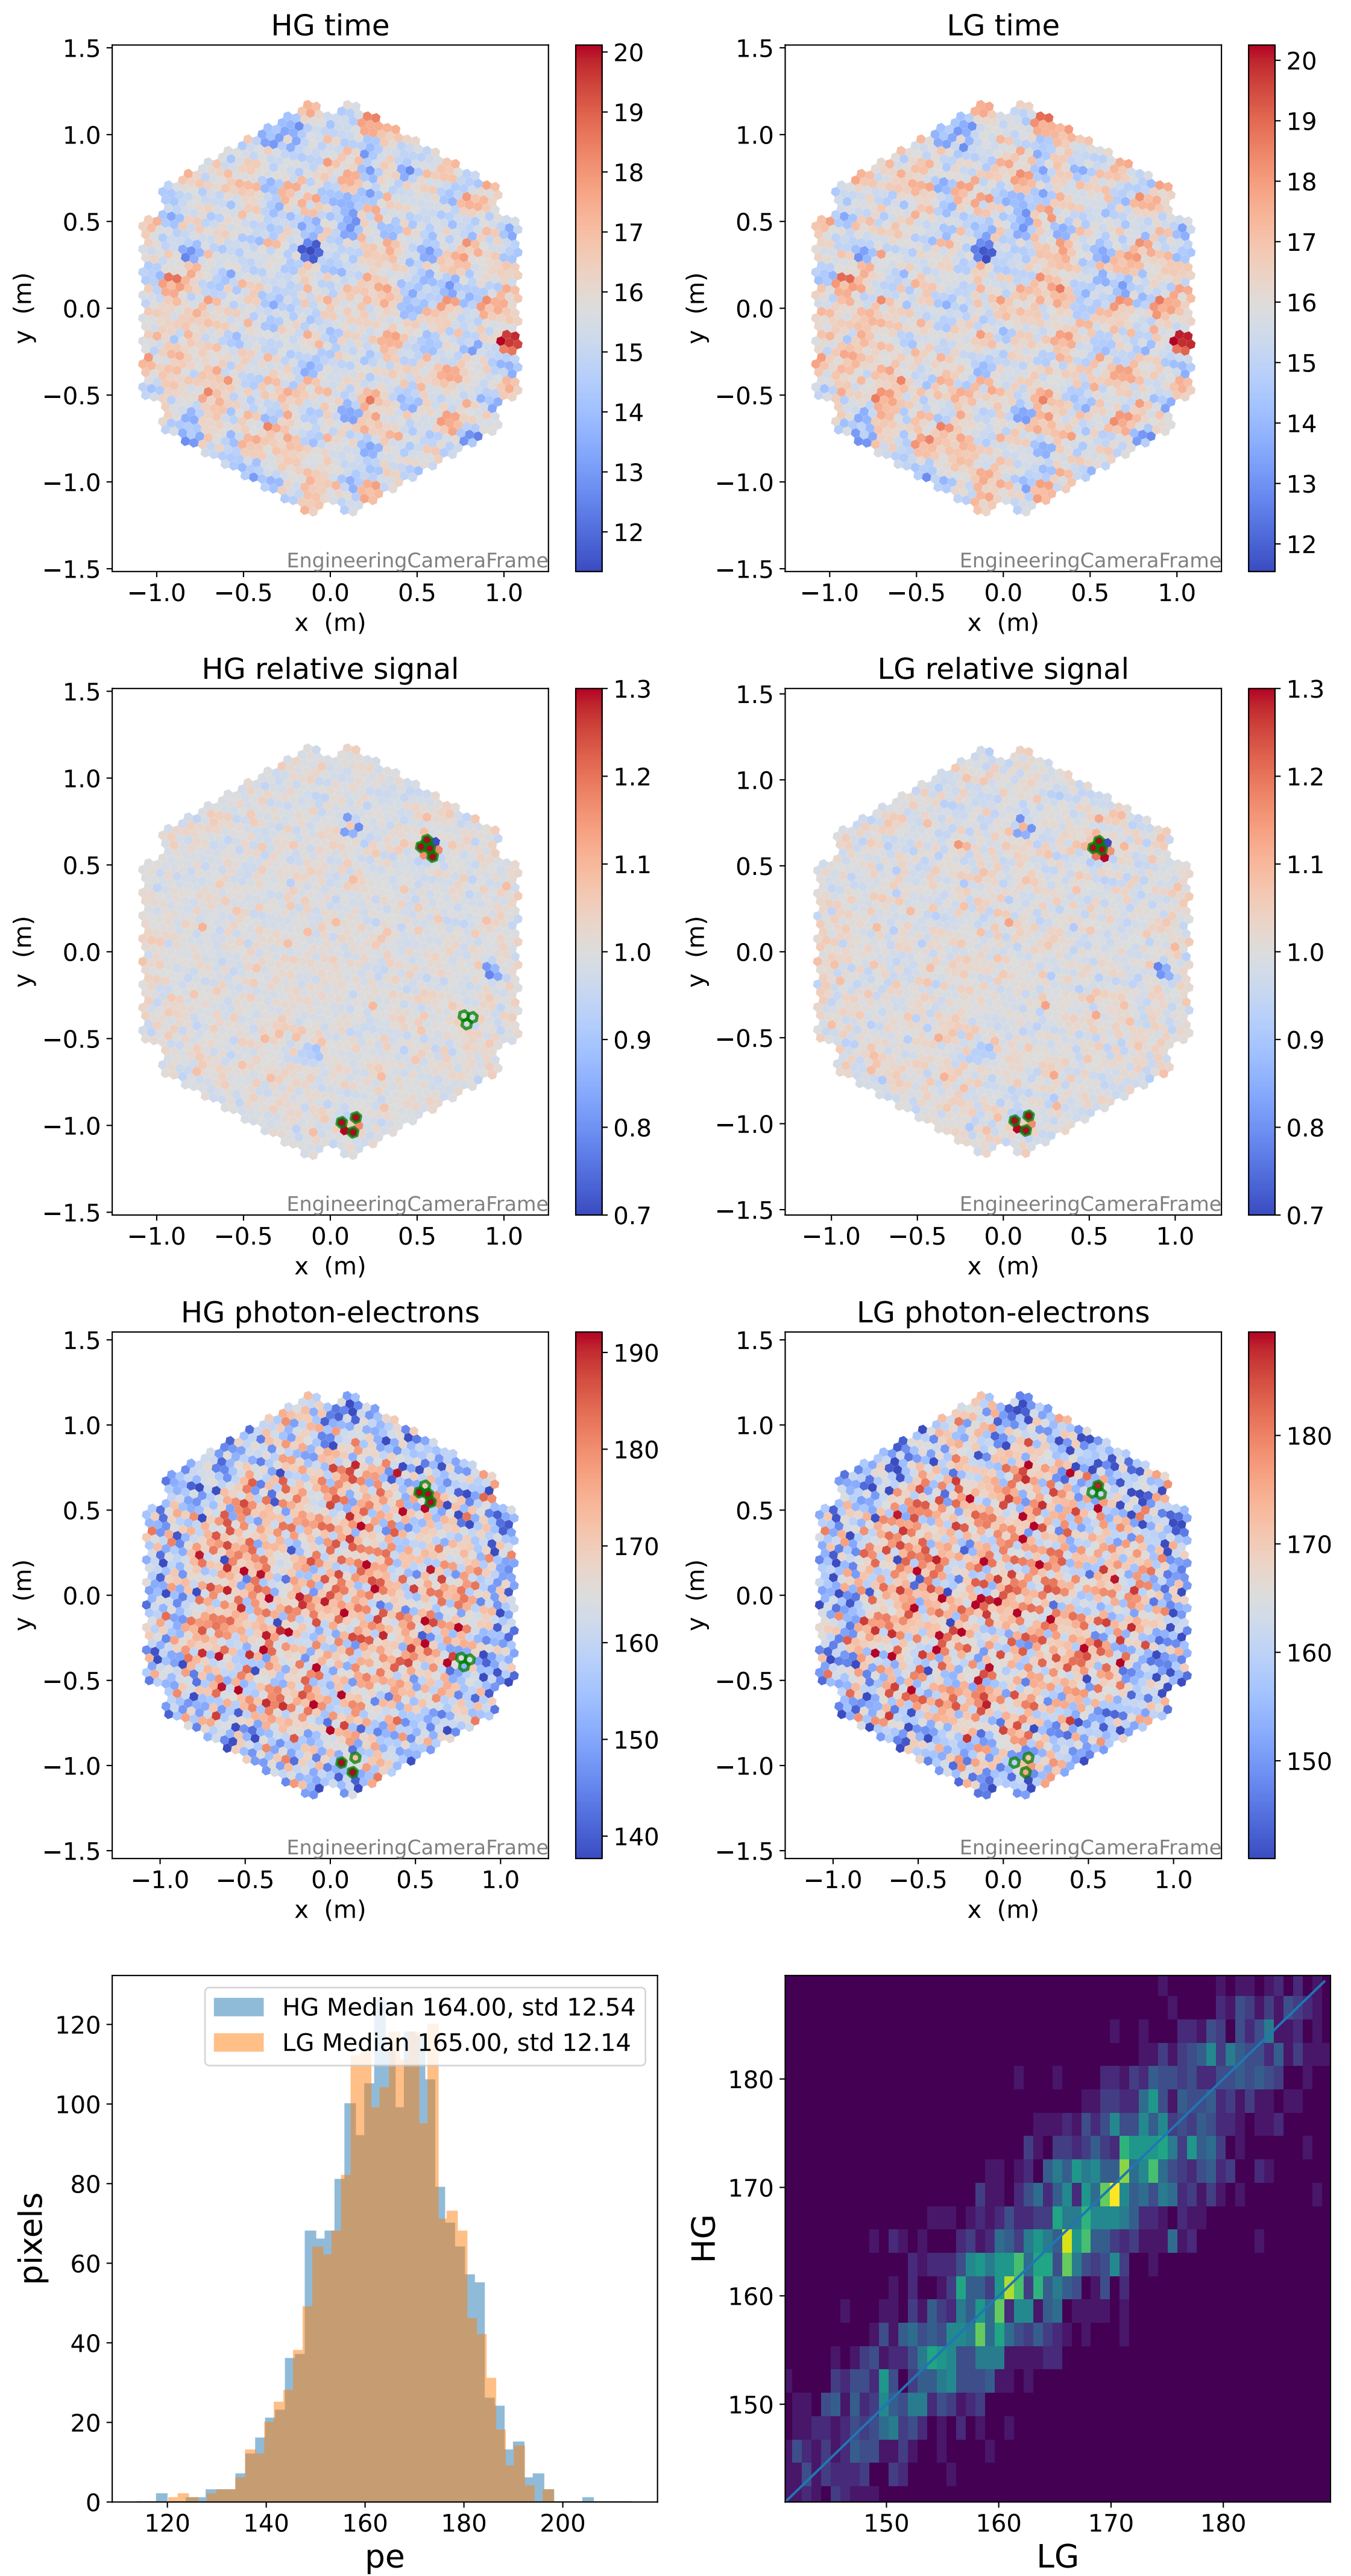

Run 6101

Run 6101

Run 6101 channel: HG

FF sample of 10000 events

pedestal sample of 10000 events

flat-fielded gain [ADC/pe]

Run 6101 channel: LG

FF sample of 10000 events

pedestal sample of 10000 events

flat-fielded gain [ADC/pe]