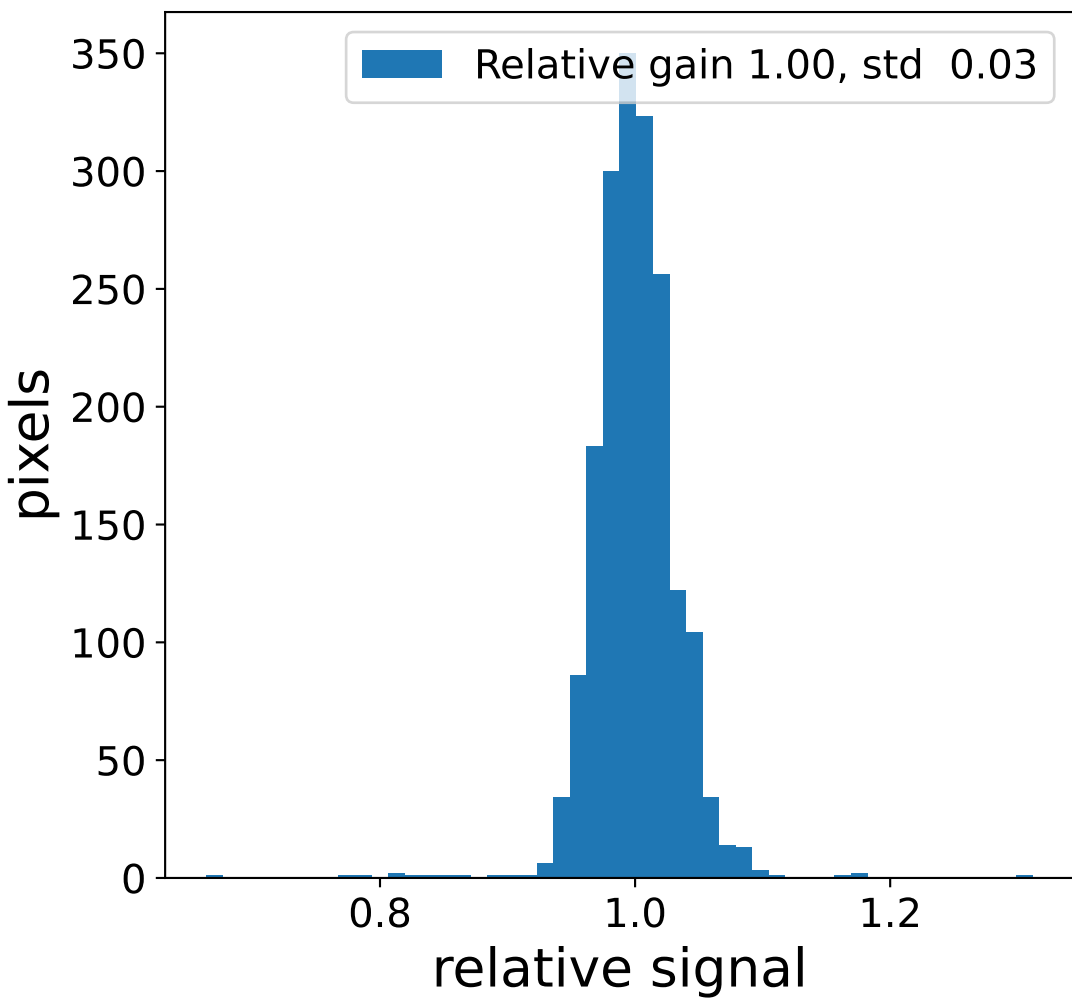

Run 6101

Run 6101

Run 6101 channel: HG

FF sample of 10000 events

pedestal sample of 10000 events

flat-fielded gain [ADC/pe]

Run 6101 channel: LG

FF sample of 10000 events

pedestal sample of 10000 events

flat-fielded gain [ADC/pe]