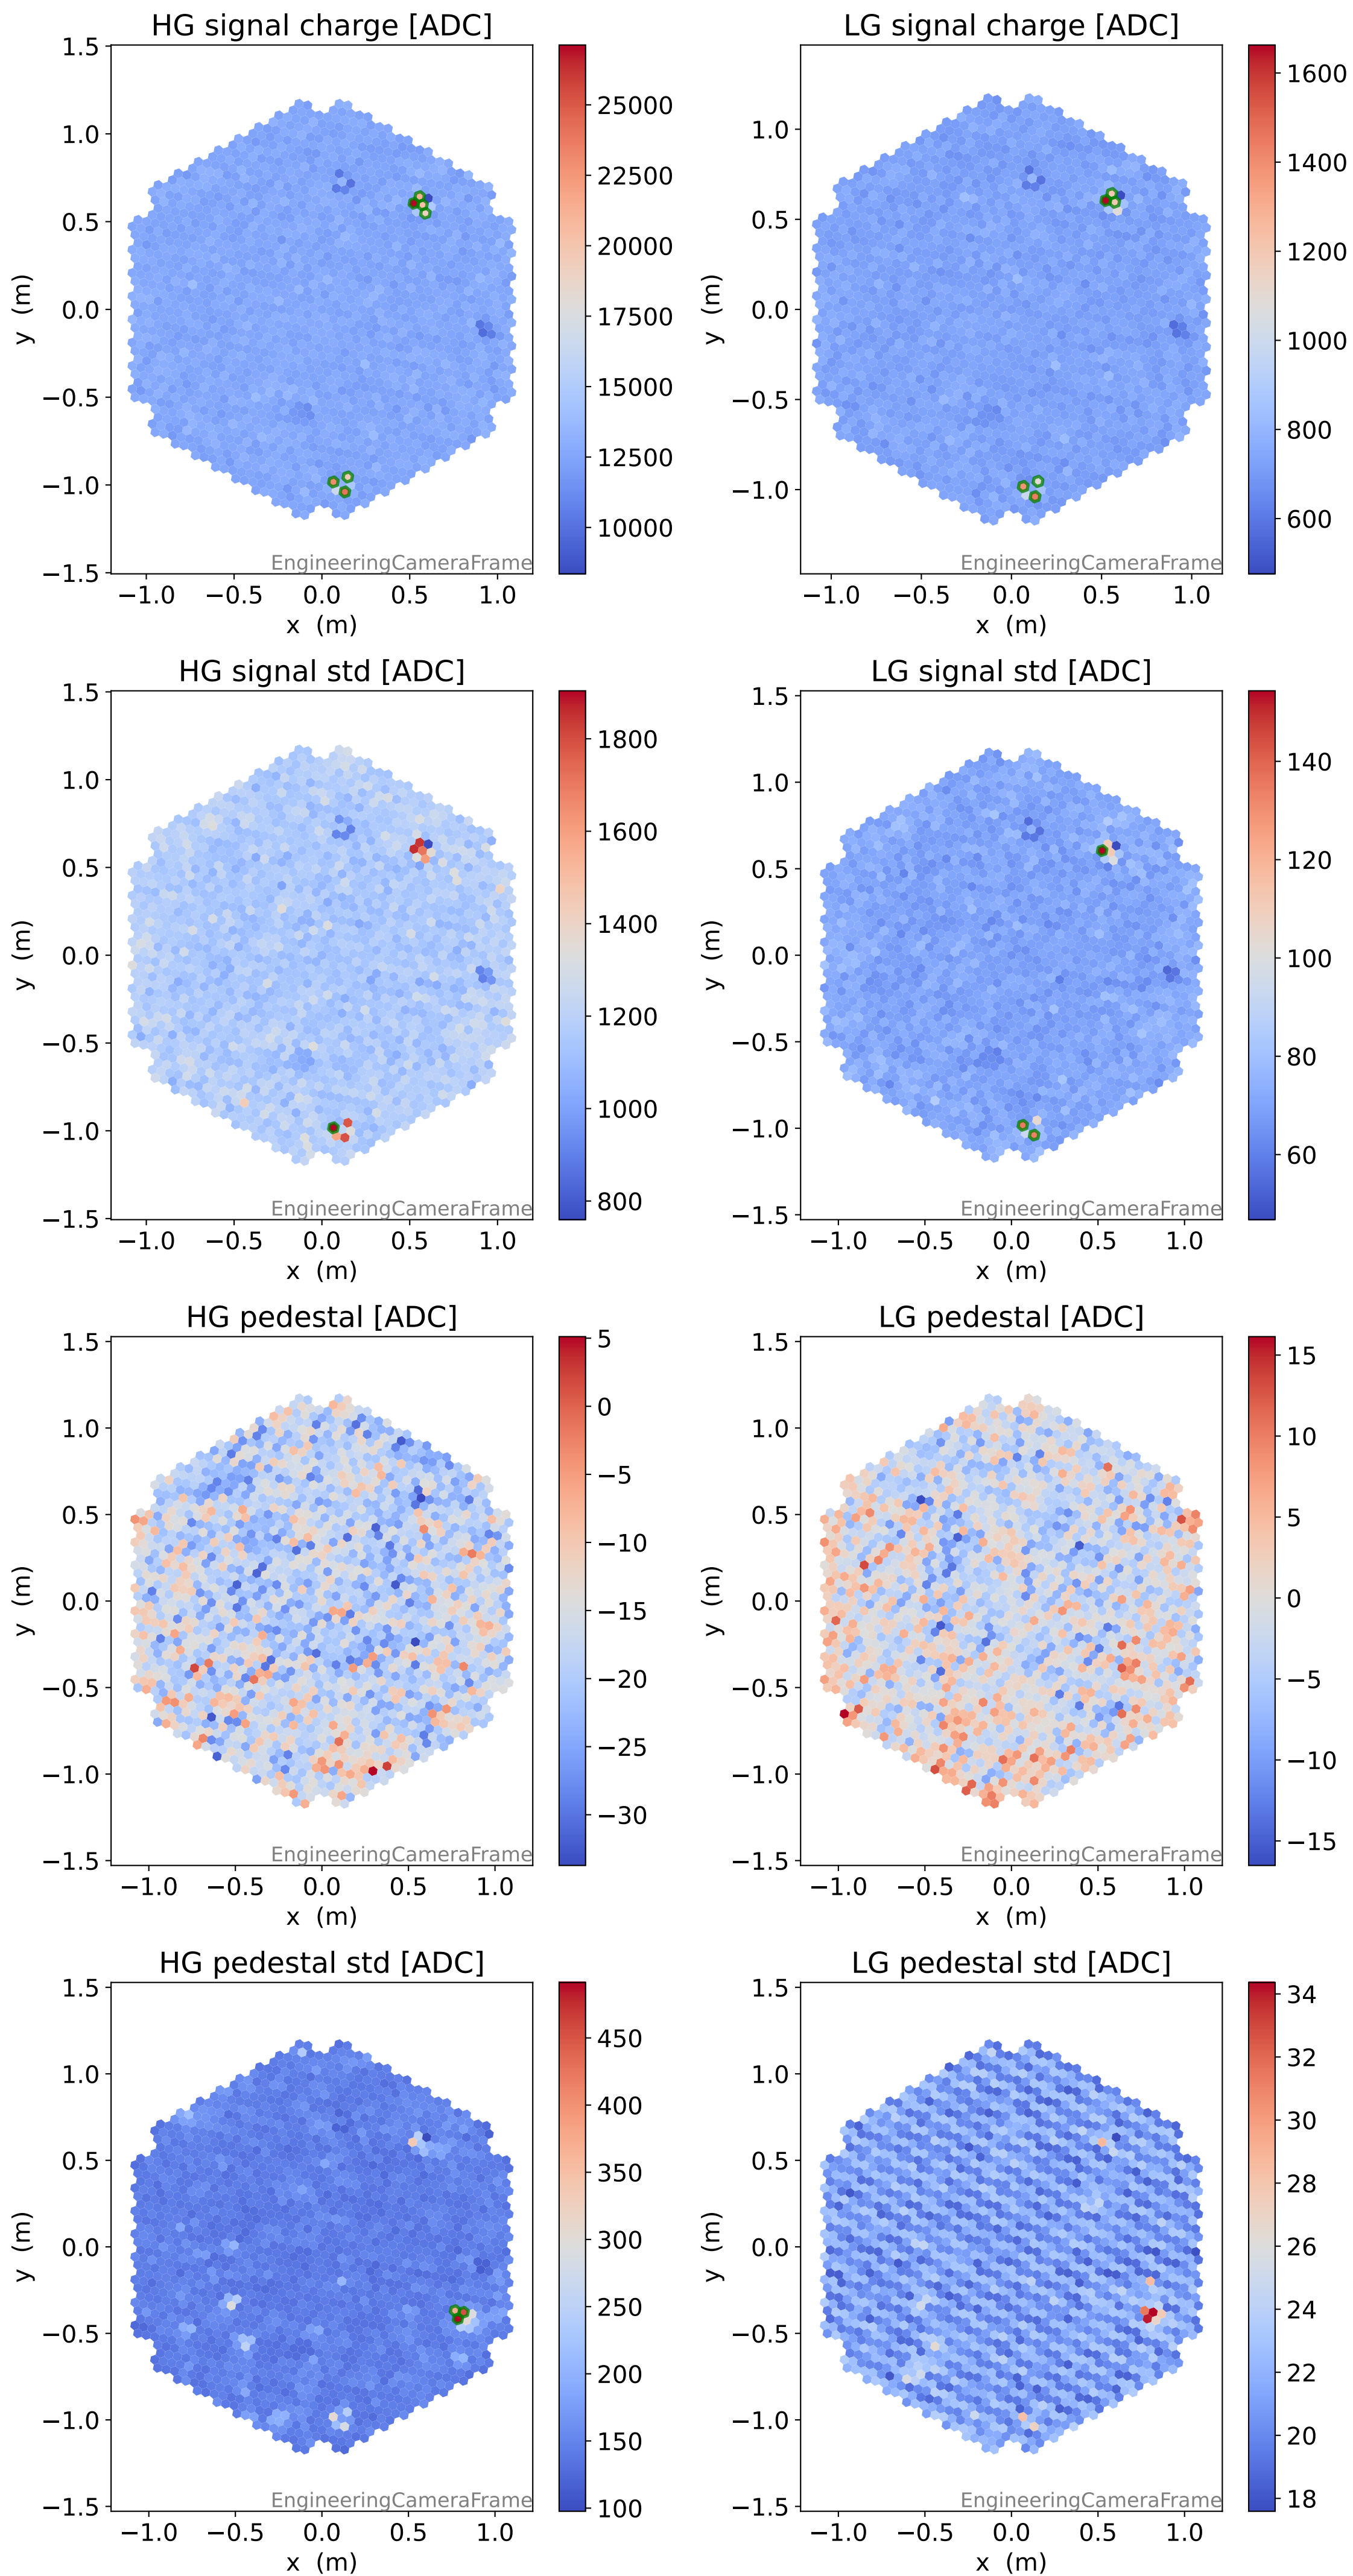

Run 6101

Run 6101

Run 6101 channel: HG

FF sample of 10000 events

pedestal sample of 10000 events

flat-fielded gain [ADC/pe]

Run 6101 channel: LG

FF sample of 10000 events

pedestal sample of 10000 events

flat-fielded gain [ADC/pe]