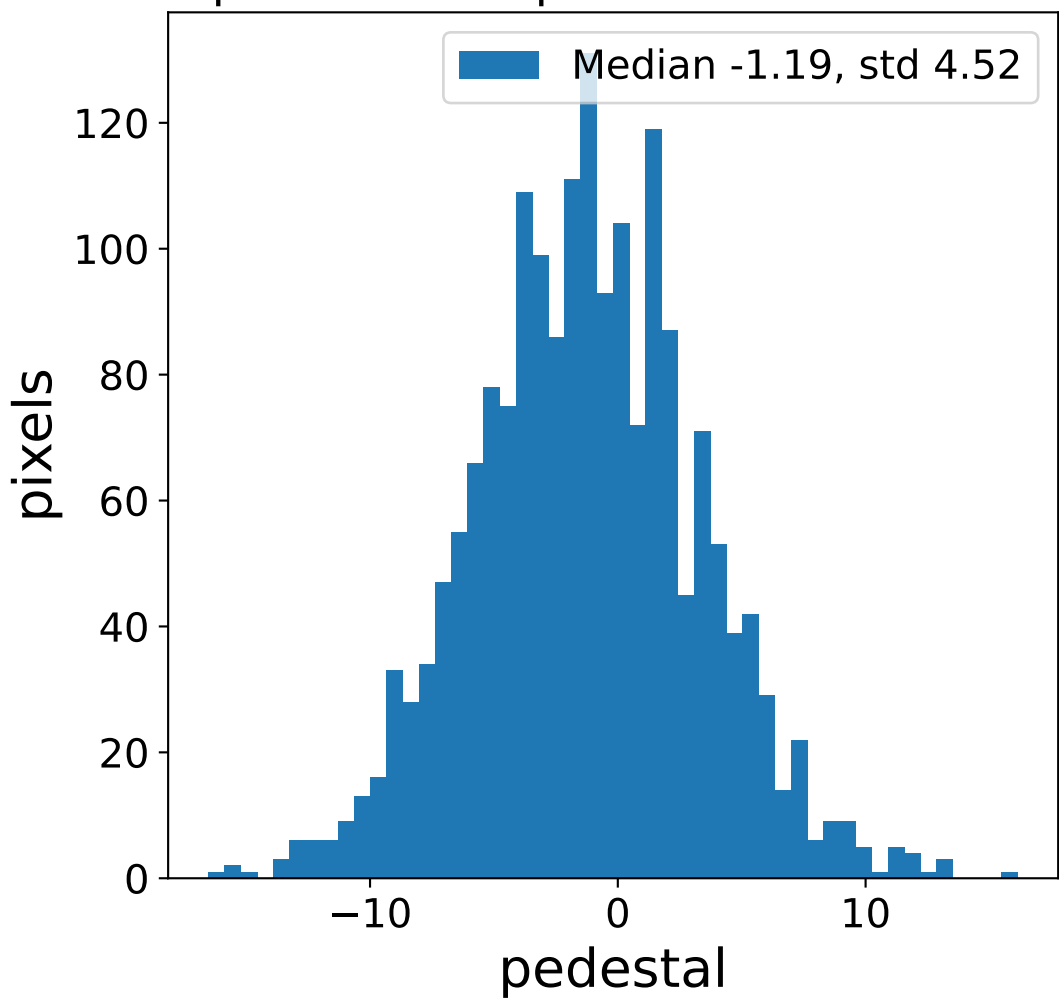

Run 6101

Run 6101

Run 6101 channel: HG

FF sample of 10000 events

pedestal sample of 10000 events

flat-fielded gain [ADC/pe]

Run 6101 channel: LG

FF sample of 10000 events

pedestal sample of 10000 events

flat-fielded gain [ADC/pe]