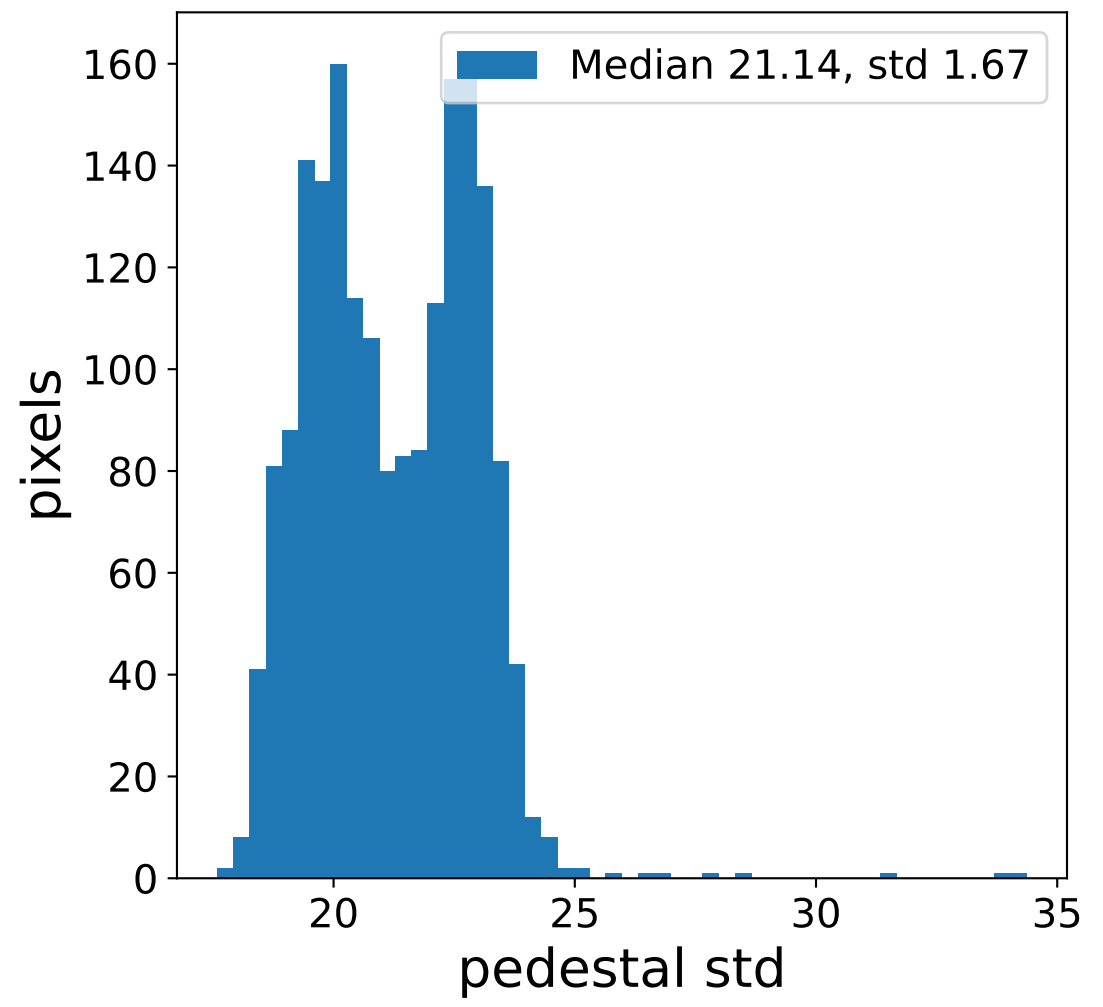

Run 6101

Run 6101

Run 6101 channel: HG

FF sample of 10000 events

pedestal sample of 10000 events

flat-fielded gain [ADC/pe]

Run 6101 channel: LG

FF sample of 10000 events

pedestal sample of 10000 events

flat-fielded gain [ADC/pe]