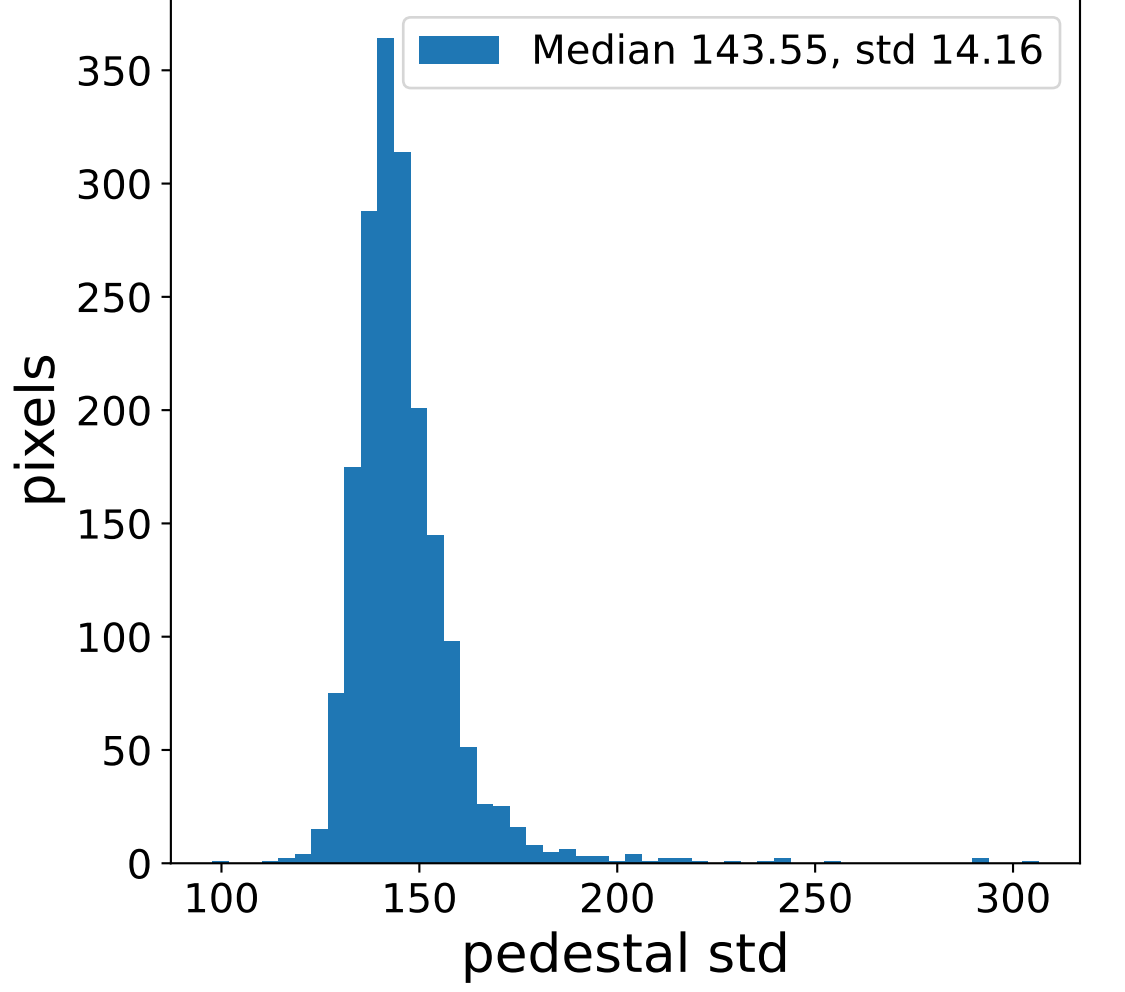

Run 6101

Run 6101

Run 6101 channel: HG

FF sample of 10000 events

pedestal sample of 10000 events

flat-fielded gain [ADC/pe]

Run 6101 channel: LG

FF sample of 10000 events

pedestal sample of 10000 events

flat-fielded gain [ADC/pe]