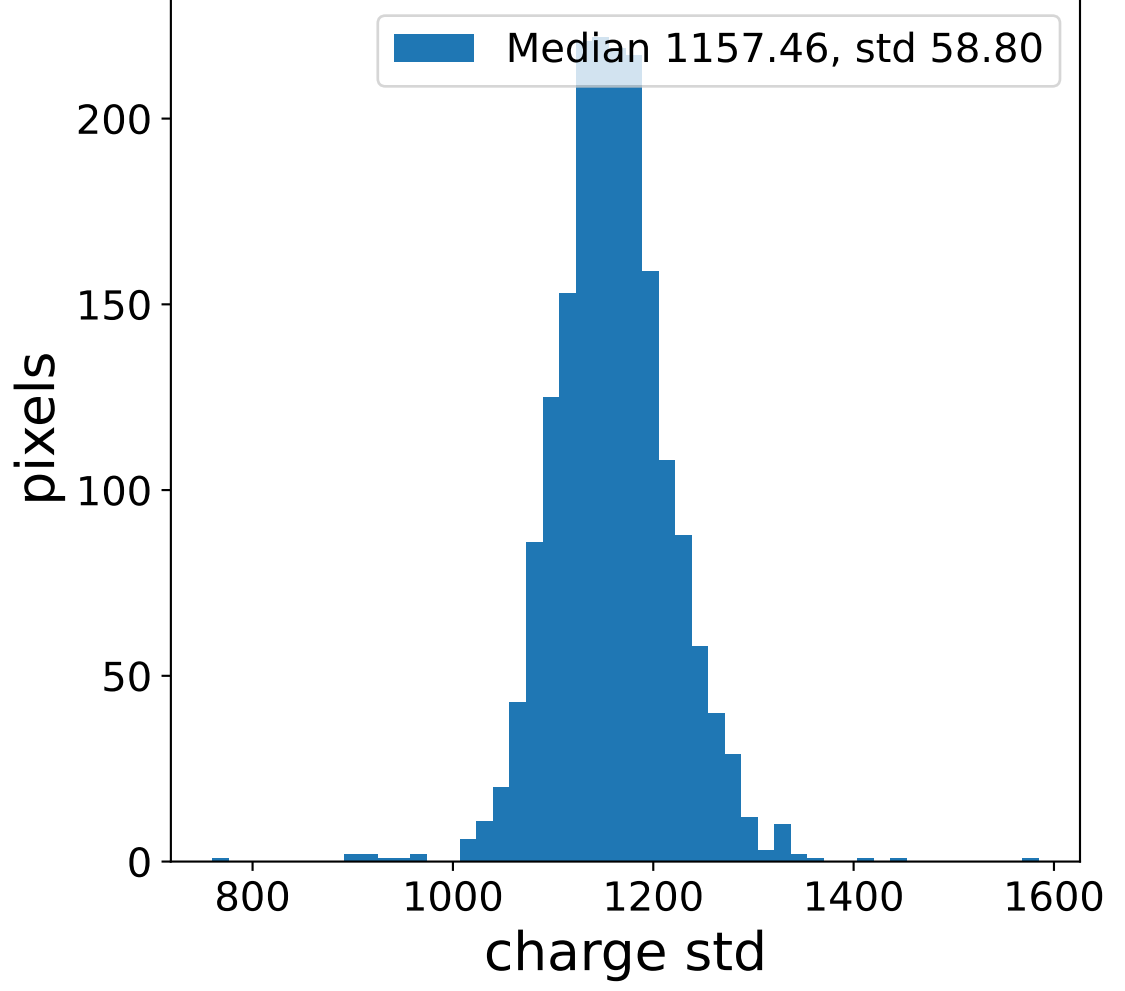

Run 6101

Run 6101

Run 6101 channel: HG

FF sample of 10000 events

pedestal sample of 10000 events

flat-fielded gain [ADC/pe]

Run 6101 channel: LG

FF sample of 10000 events

pedestal sample of 10000 events

flat-fielded gain [ADC/pe]