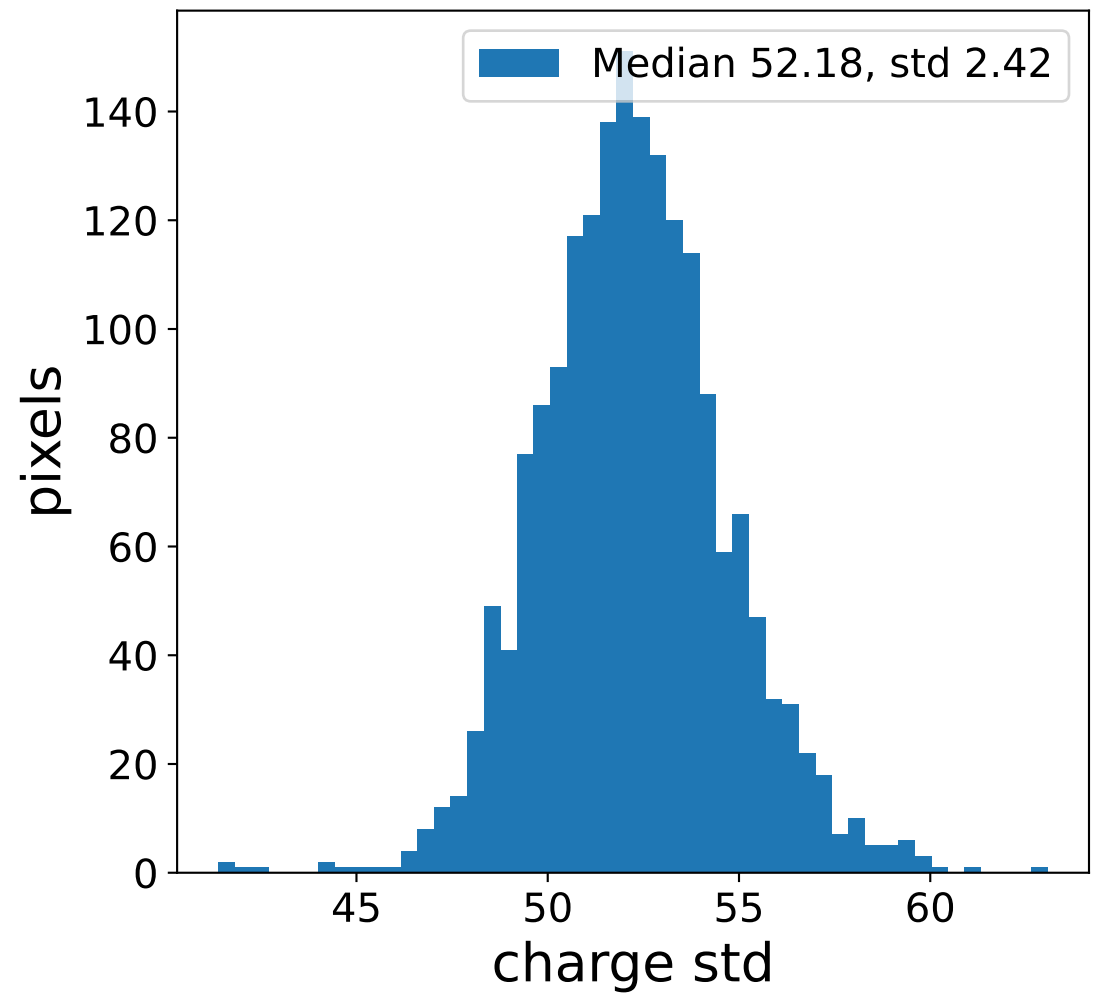

Run 5911

Run 5911

Run 5911 channel: HG

FF sample of 10000 events

pedestal sample of 10000 events

Run 5911 channel: LG

FF sample of 10000 events

pedestal sample of 10000 events