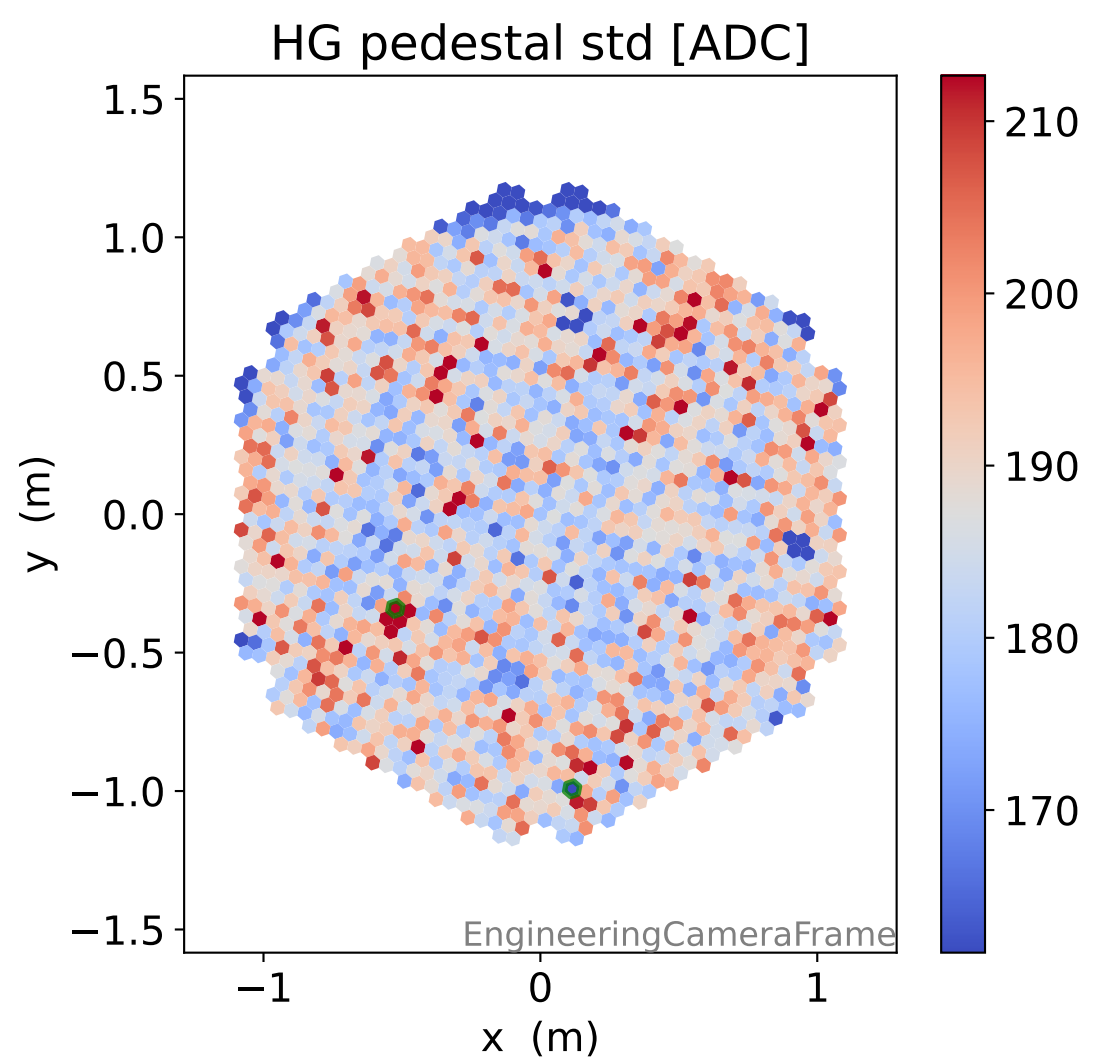

Run 5911

Run 5911

Run 5911 channel: HG

FF sample of 10000 events

pedestal sample of 10000 events

Run 5911 channel: LG

FF sample of 10000 events

pedestal sample of 10000 events