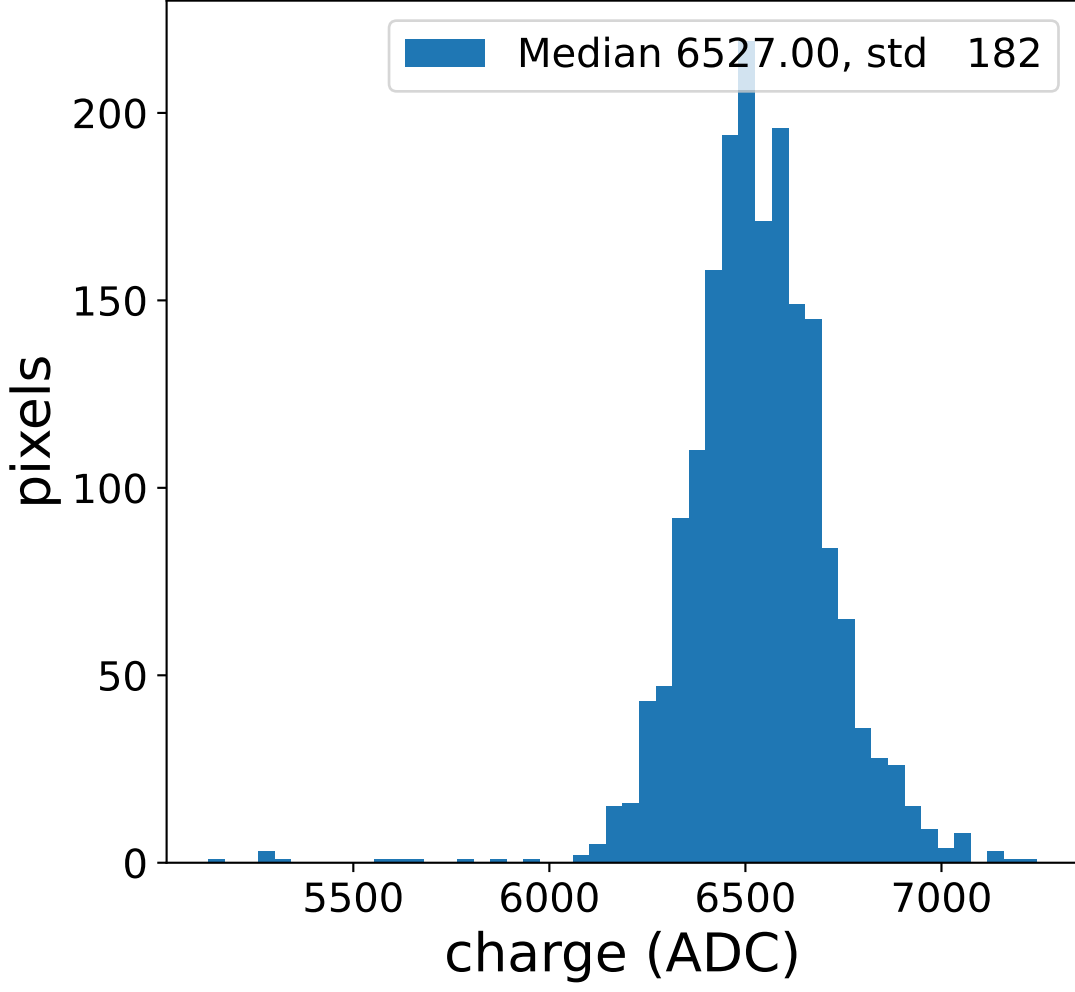

Run 5911

Run 5911

Run 5911 channel: HG

FF sample of 10000 events

pedestal sample of 10000 events

Run 5911 channel: LG

FF sample of 10000 events

pedestal sample of 10000 events