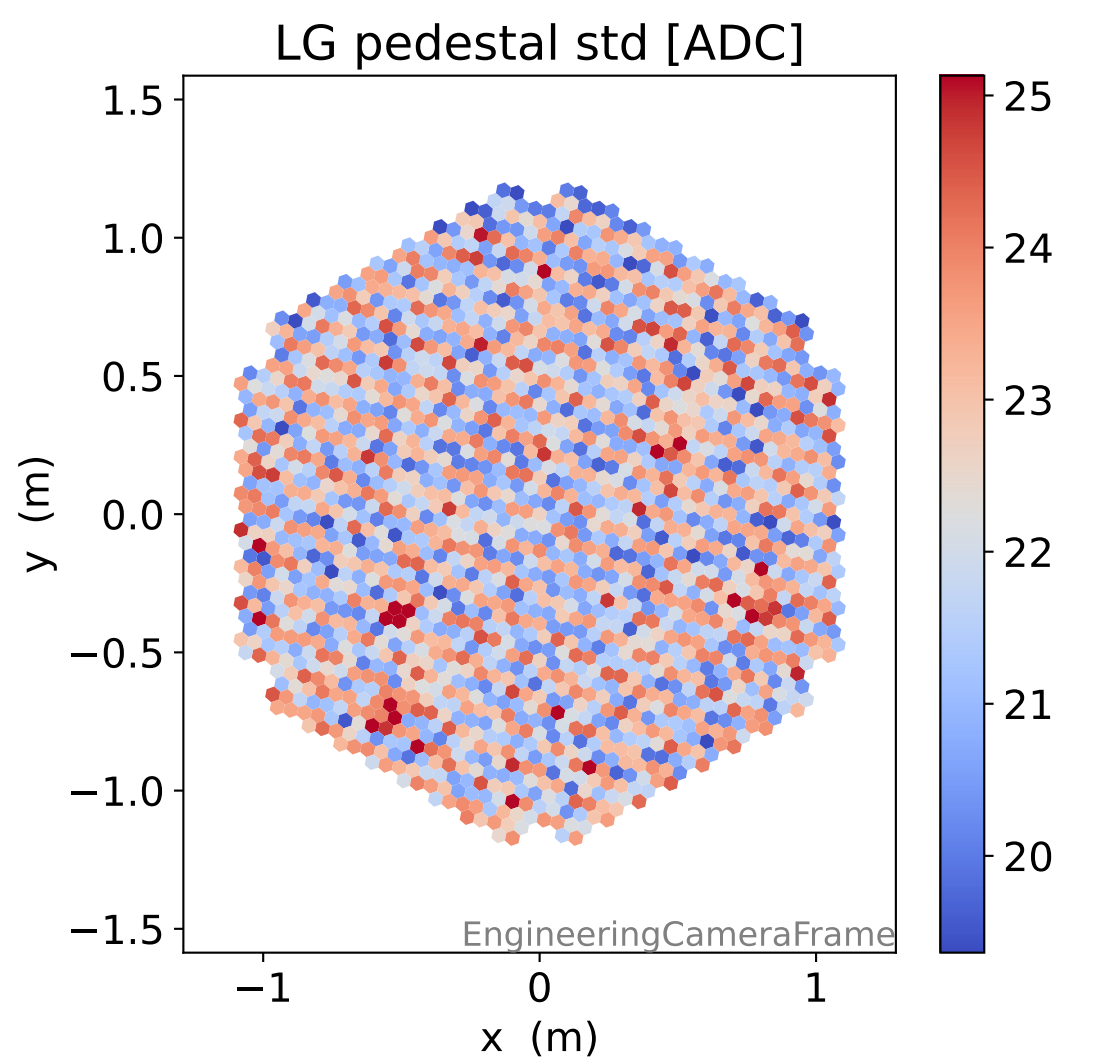

Run 5911

Run 5911

Run 5911 channel: HG

FF sample of 10000 events

pedestal sample of 10000 events

Run 5911 channel: LG

FF sample of 10000 events

pedestal sample of 10000 events