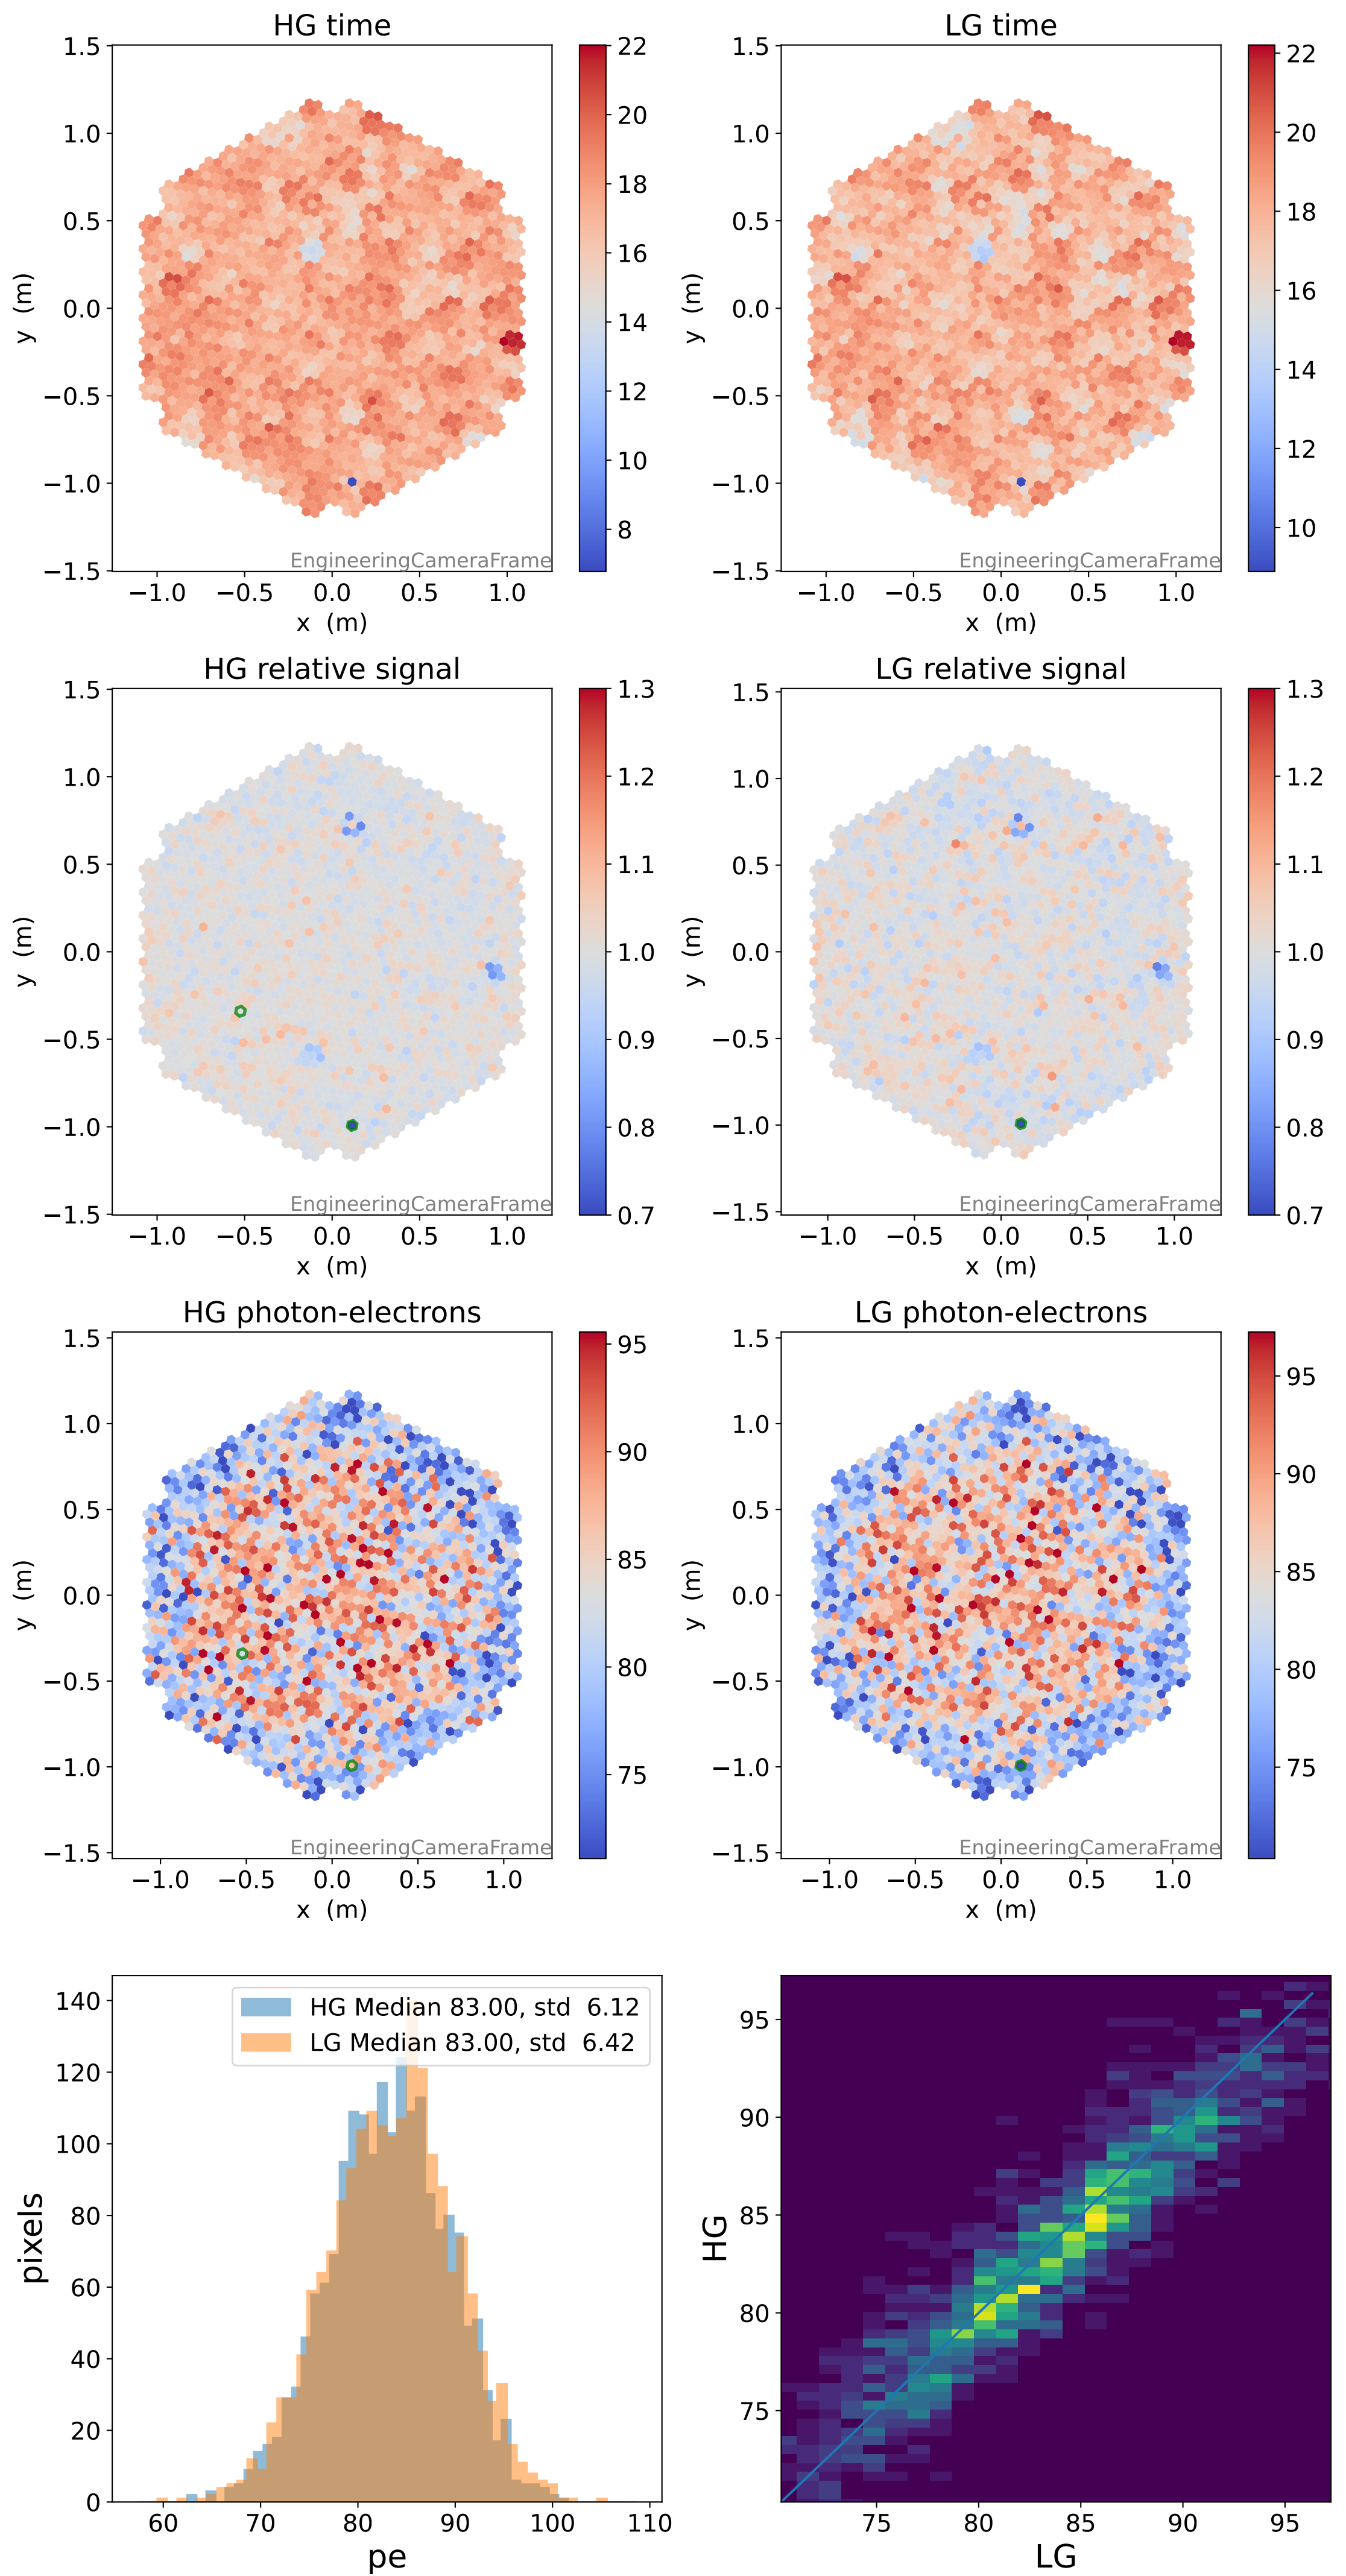

Run 5911

Run 5911

Run 5911 channel: HG

FF sample of 10000 events

pedestal sample of 10000 events

Run 5911 channel: LG

FF sample of 10000 events

pedestal sample of 10000 events