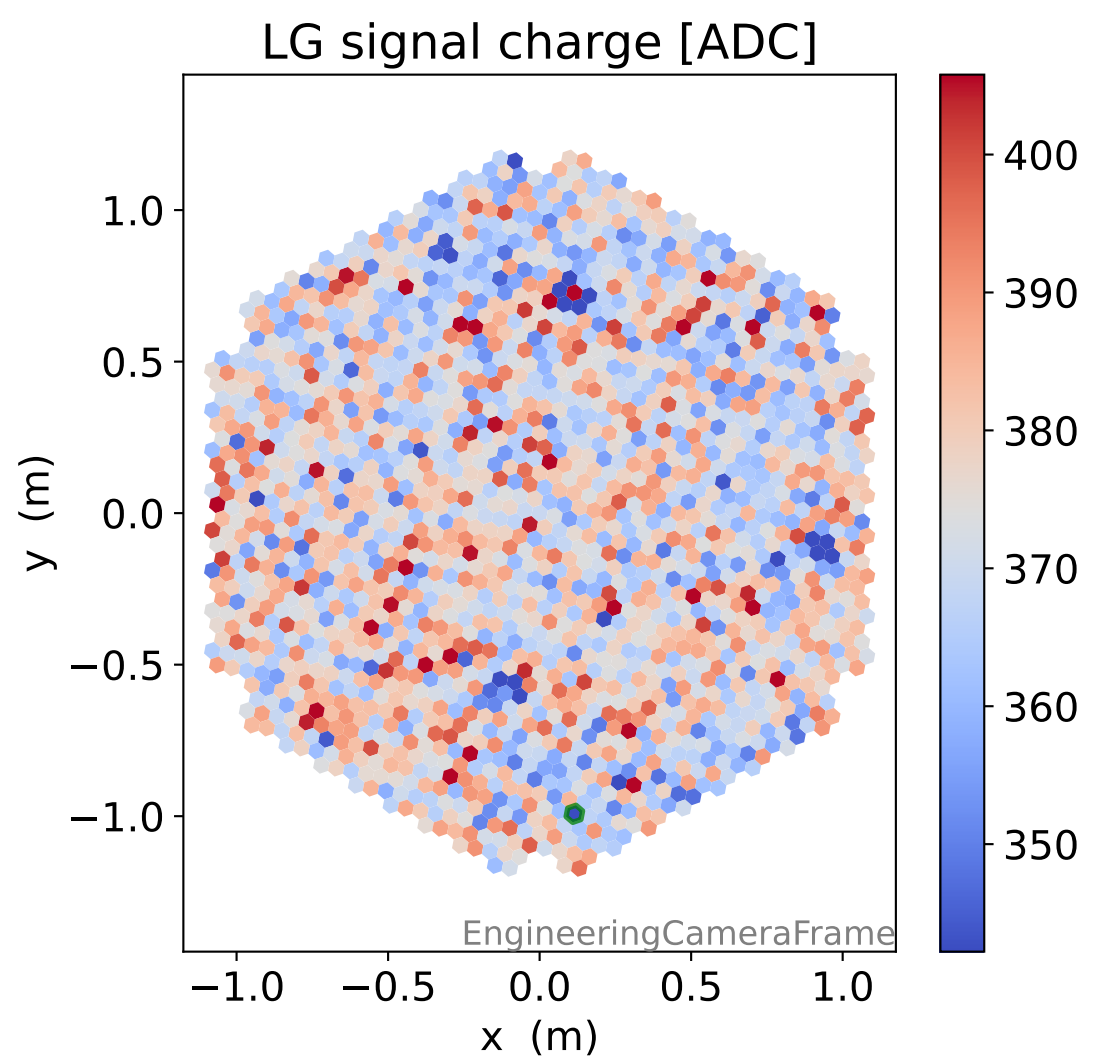

Run 5911

Run 5911

Run 5911 channel: HG

FF sample of 10000 events

pedestal sample of 10000 events

Run 5911 channel: LG

FF sample of 10000 events

pedestal sample of 10000 events