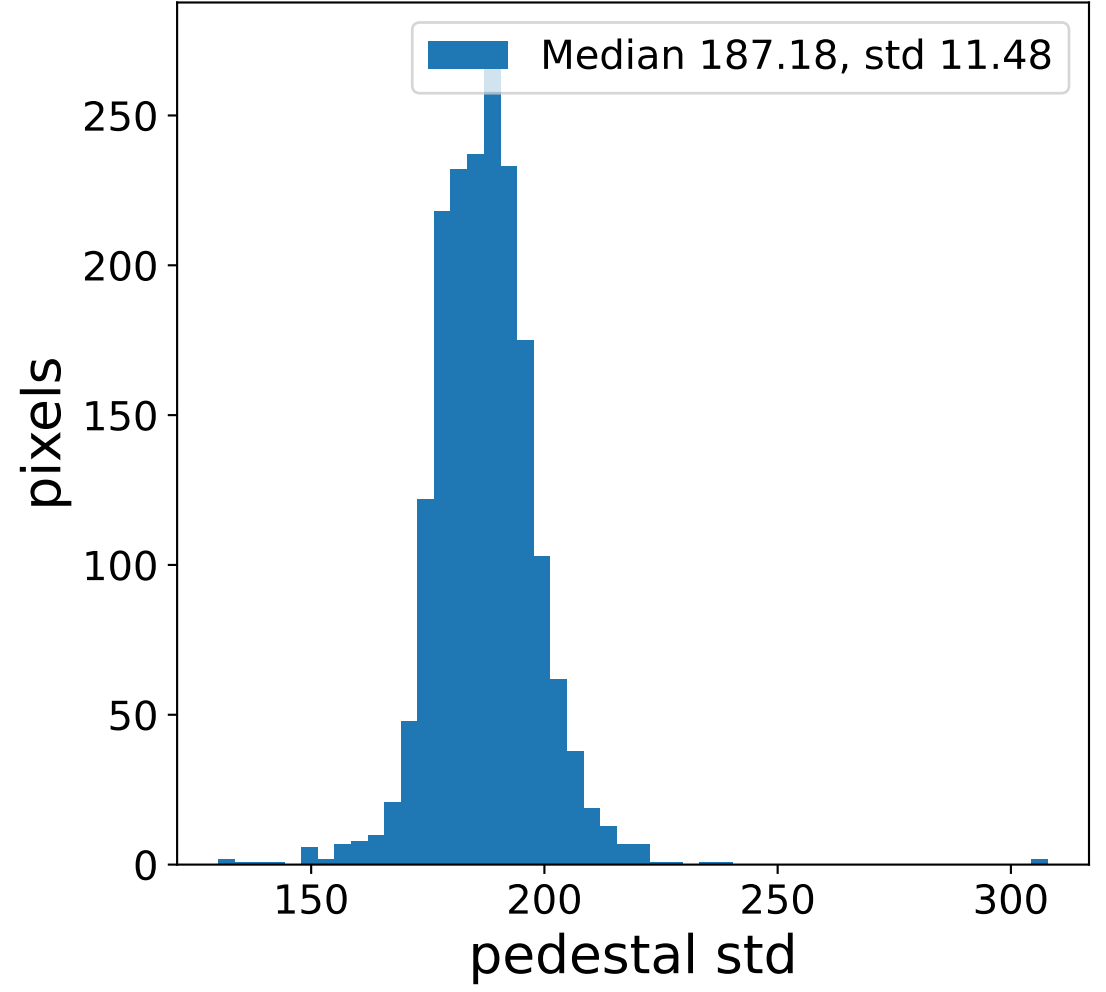

Run 5911

Run 5911

Run 5911 channel: HG

FF sample of 10000 events

pedestal sample of 10000 events

Run 5911 channel: LG

FF sample of 10000 events

pedestal sample of 10000 events