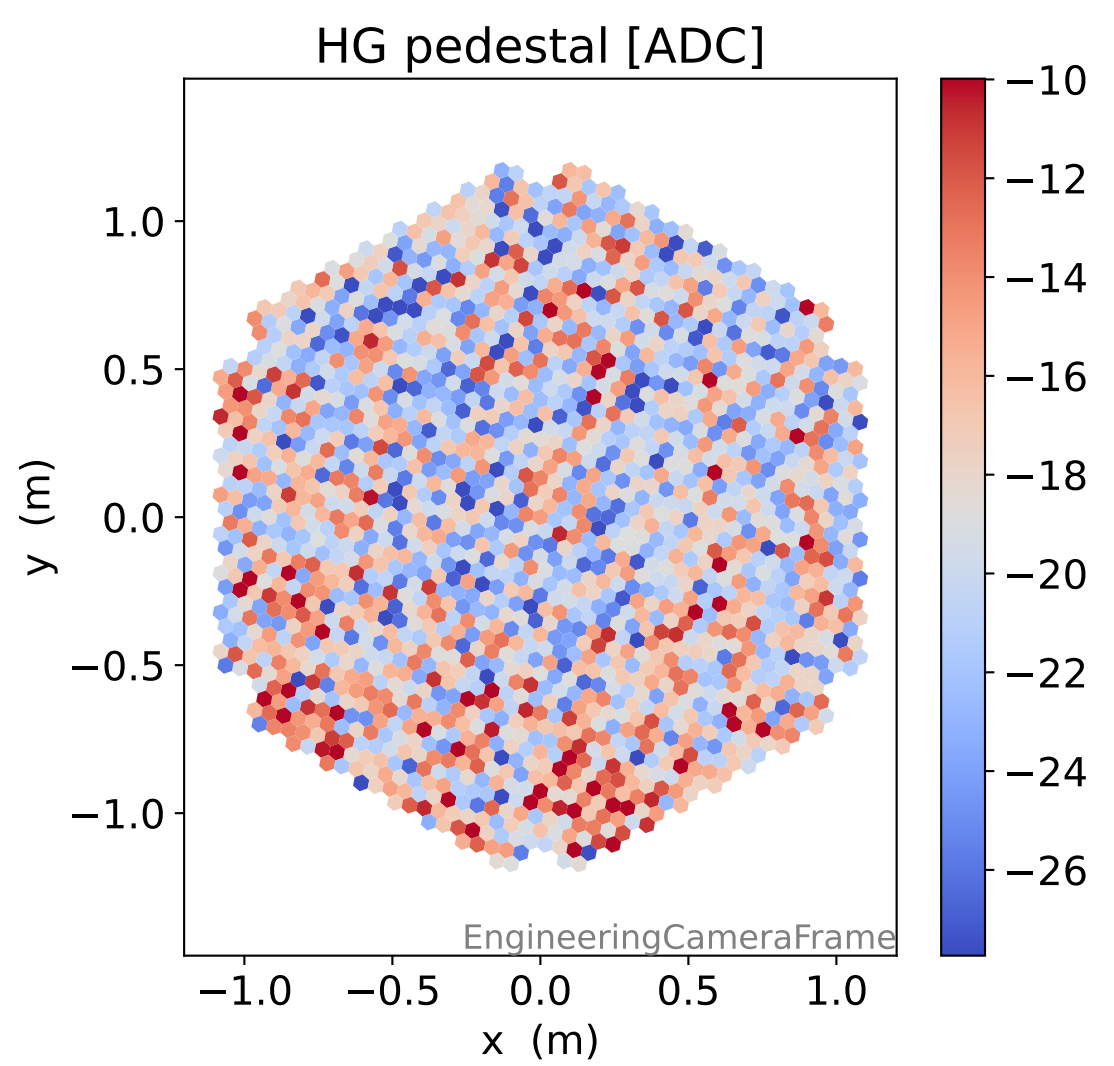

Run 5911

Run 5911

Run 5911 channel: HG

FF sample of 10000 events

pedestal sample of 10000 events

Run 5911 channel: LG

FF sample of 10000 events

pedestal sample of 10000 events