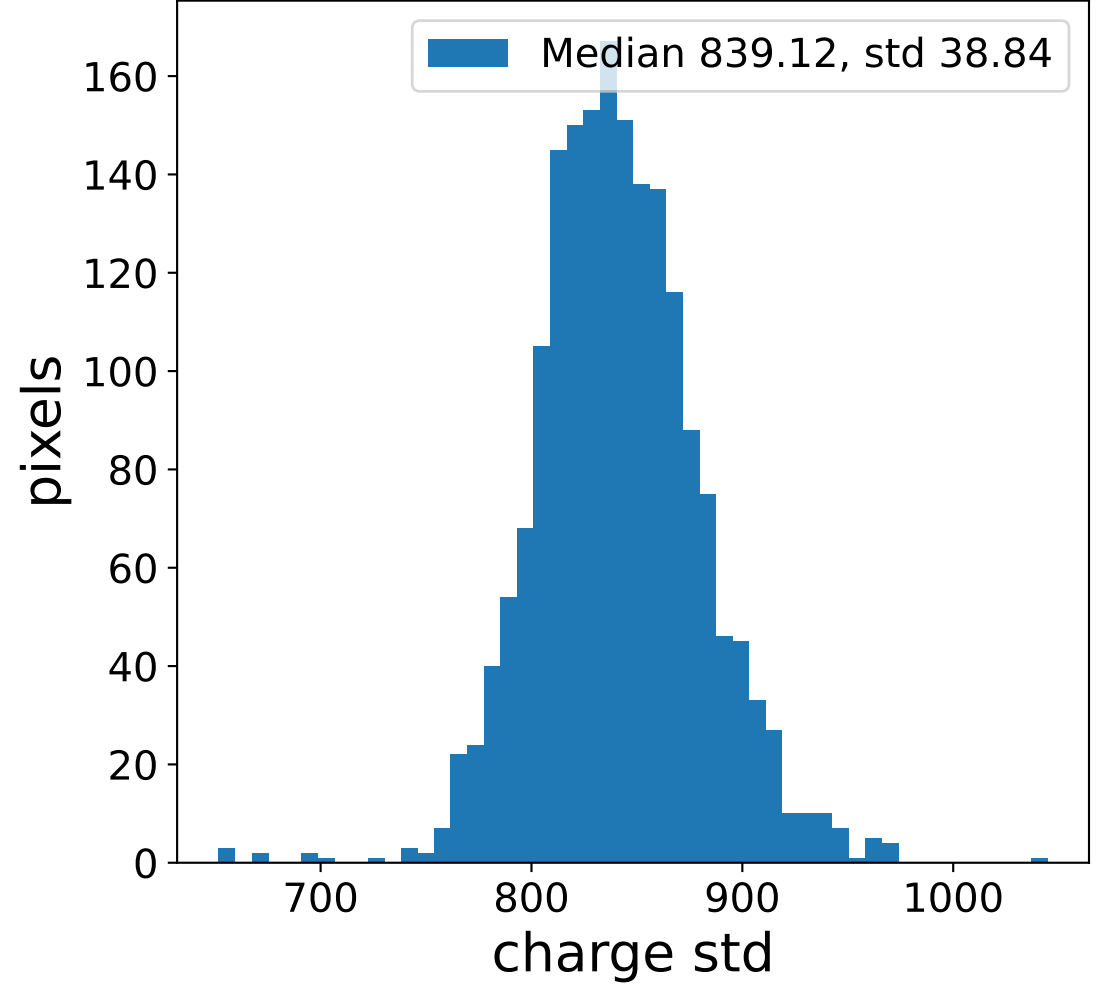

Run 5911

Run 5911

Run 5911 channel: HG

FF sample of 10000 events

pedestal sample of 10000 events

Run 5911 channel: LG

FF sample of 10000 events

pedestal sample of 10000 events