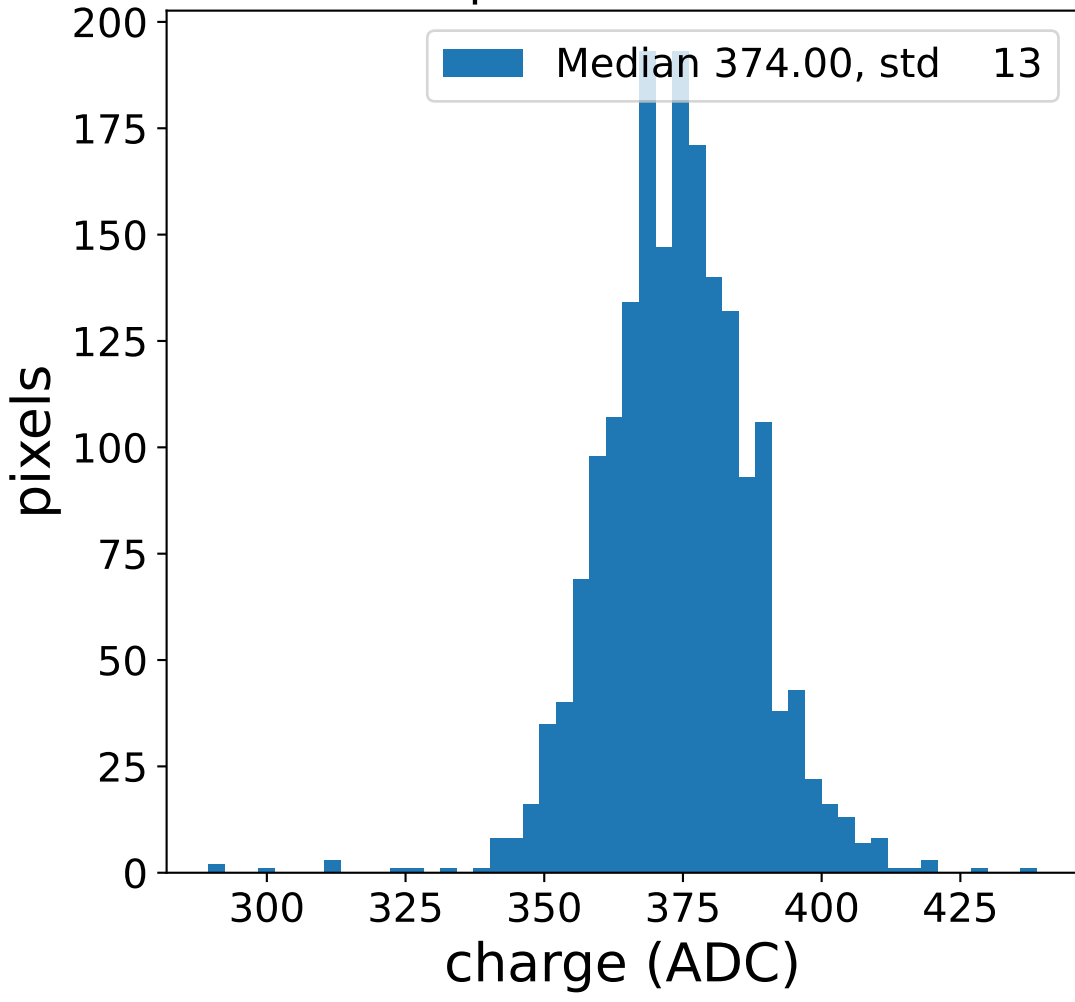

Run 5911

Run 5911

Run 5911 channel: HG

FF sample of 10000 events

pedestal sample of 10000 events

Run 5911 channel: LG

FF sample of 10000 events

pedestal sample of 10000 events