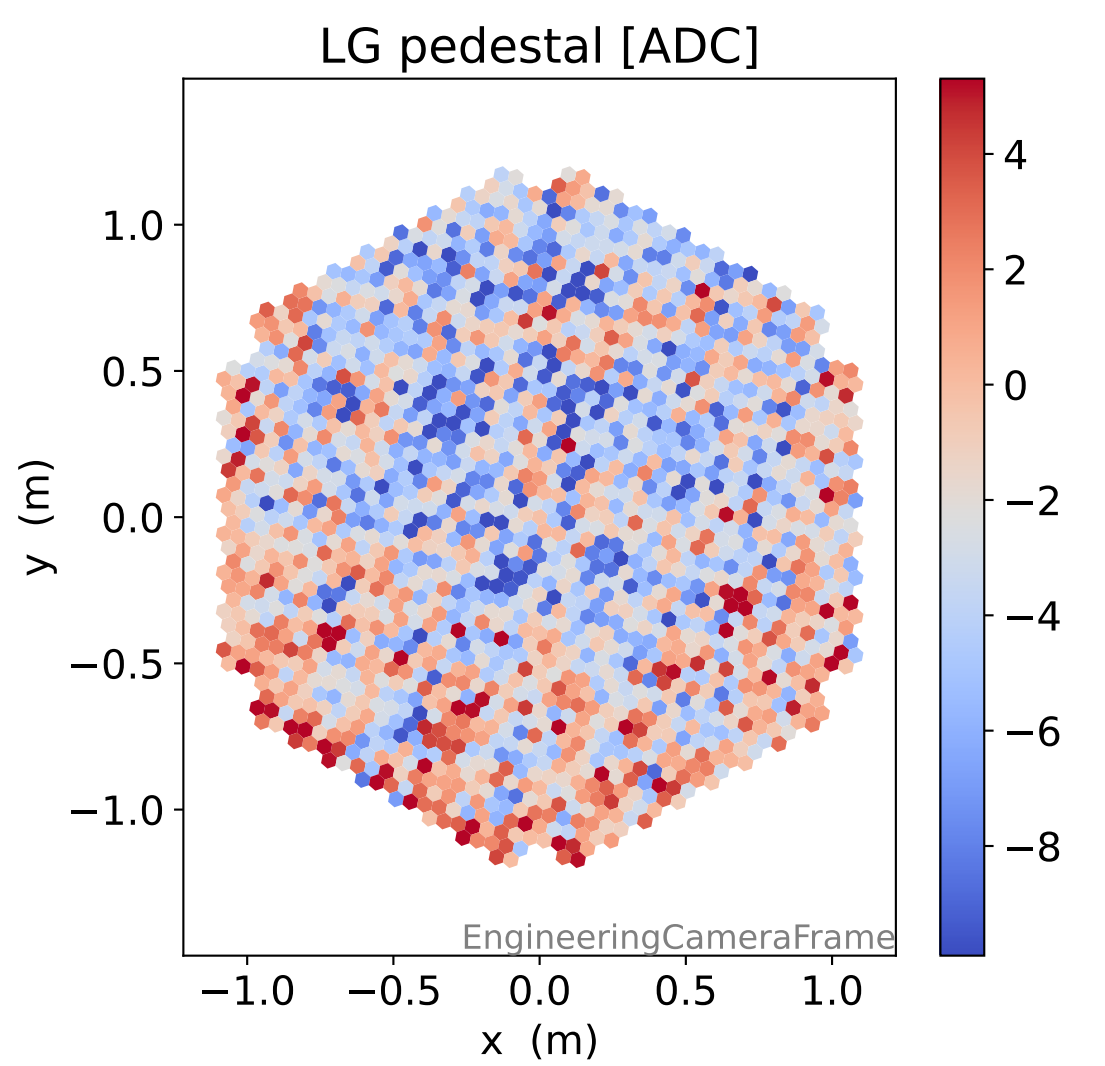

Run 5911

Run 5911

Run 5911 channel: HG

FF sample of 10000 events

pedestal sample of 10000 events

Run 5911 channel: LG

FF sample of 10000 events

pedestal sample of 10000 events