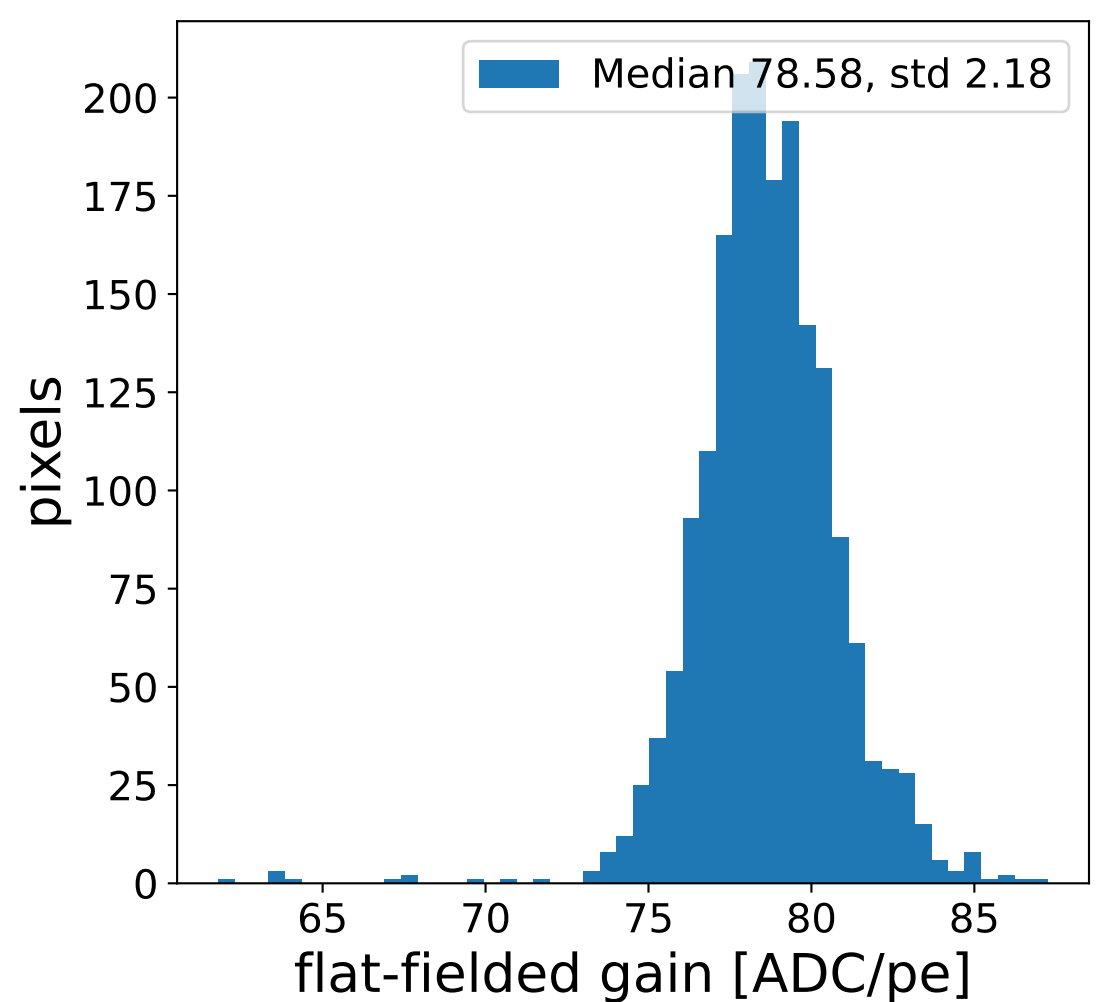

Run 5911

Run 5911

Run 5911 channel: HG

FF sample of 10000 events

pedestal sample of 10000 events

Run 5911 channel: LG

FF sample of 10000 events

pedestal sample of 10000 events