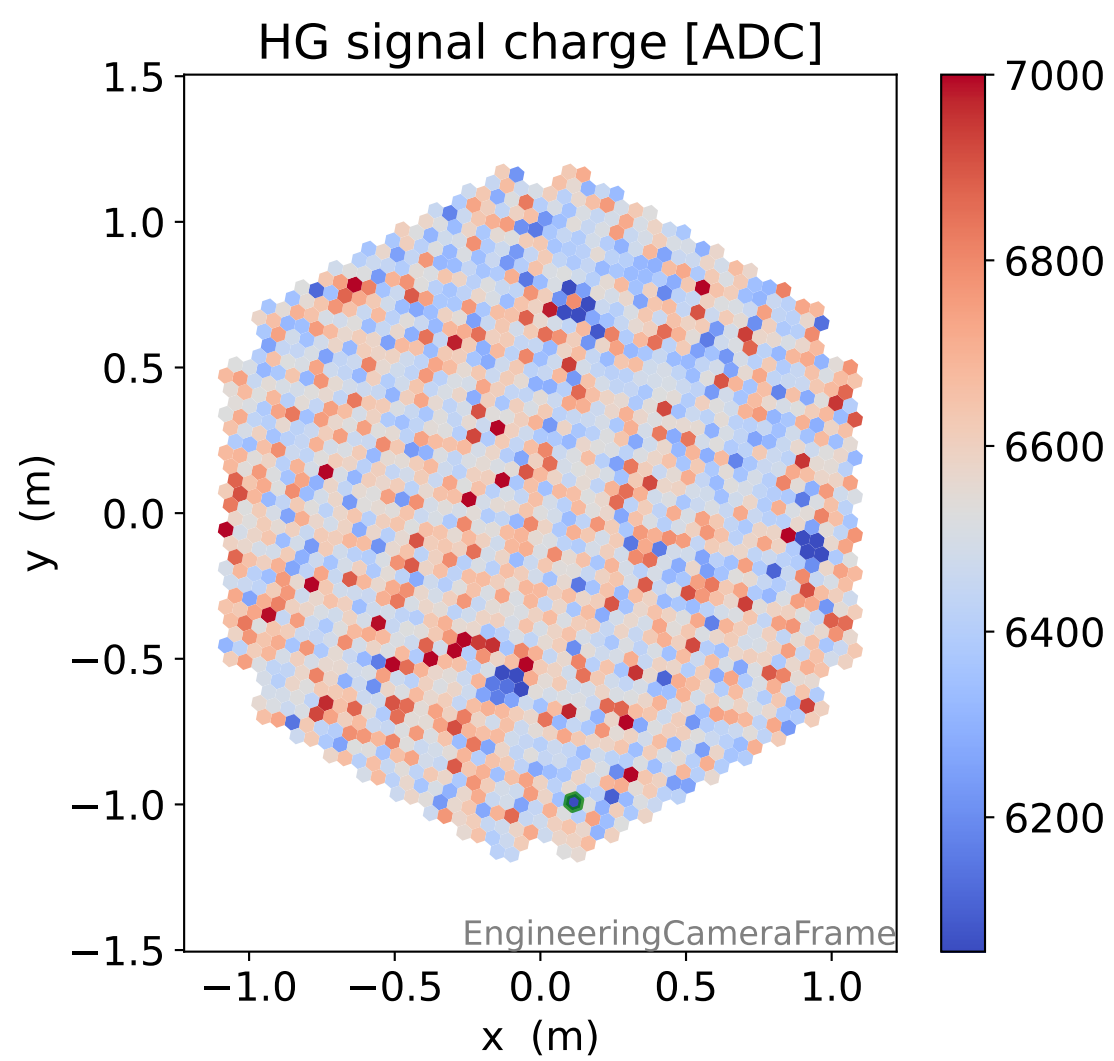

Run 5911

Run 5911

Run 5911 channel: HG

FF sample of 10000 events

pedestal sample of 10000 events

Run 5911 channel: LG

FF sample of 10000 events

pedestal sample of 10000 events