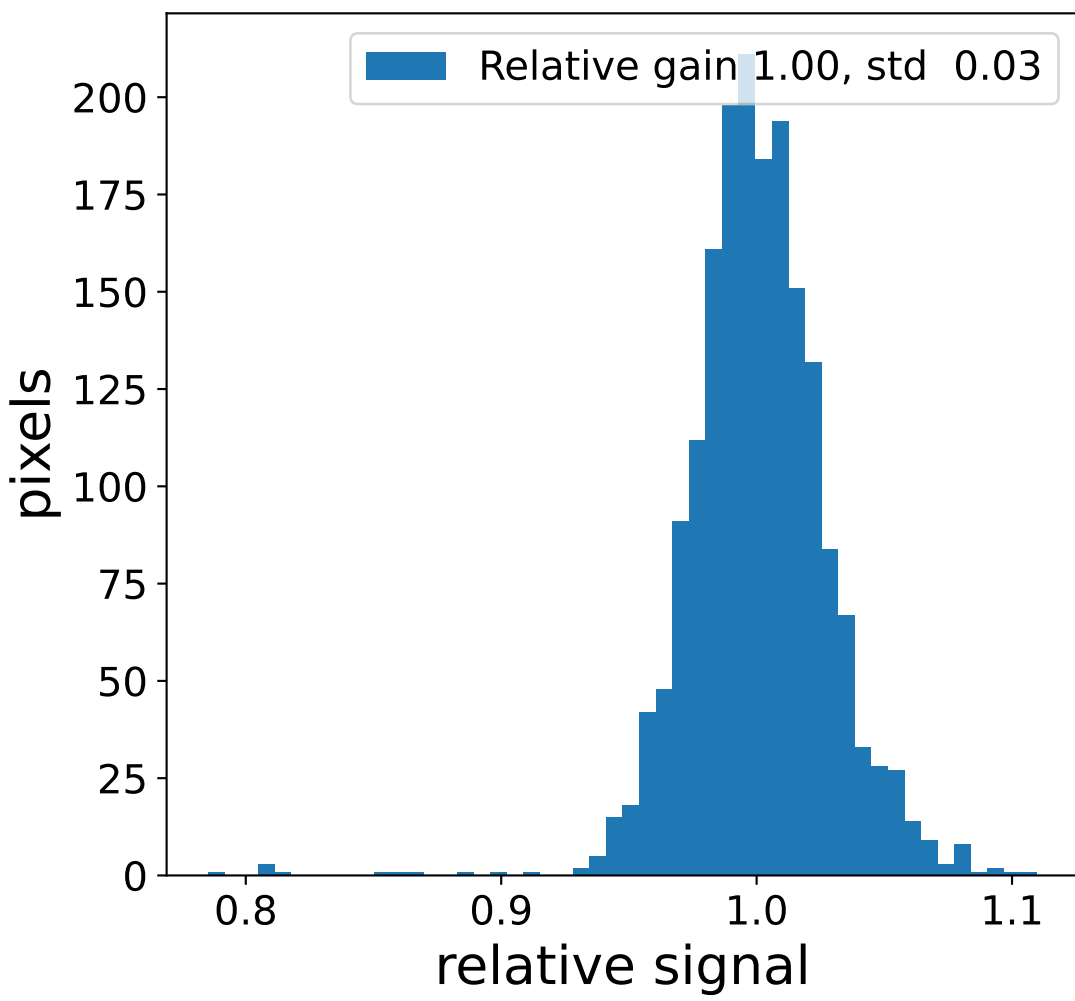

Run 5911

Run 5911

Run 5911 channel: HG

FF sample of 10000 events

pedestal sample of 10000 events

Run 5911 channel: LG

FF sample of 10000 events

pedestal sample of 10000 events