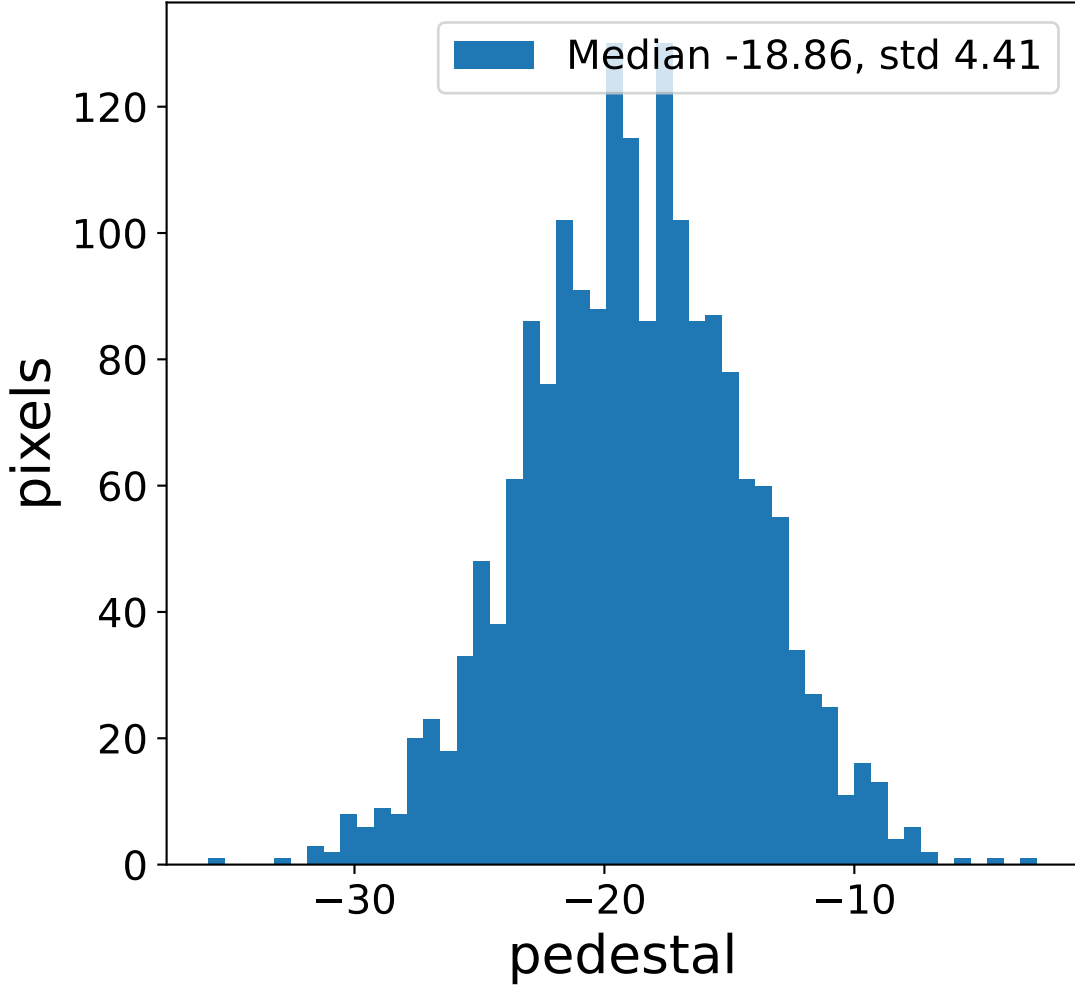

Run 5911

Run 5911

Run 5911 channel: HG

FF sample of 10000 events

pedestal sample of 10000 events

Run 5911 channel: LG

FF sample of 10000 events

pedestal sample of 10000 events