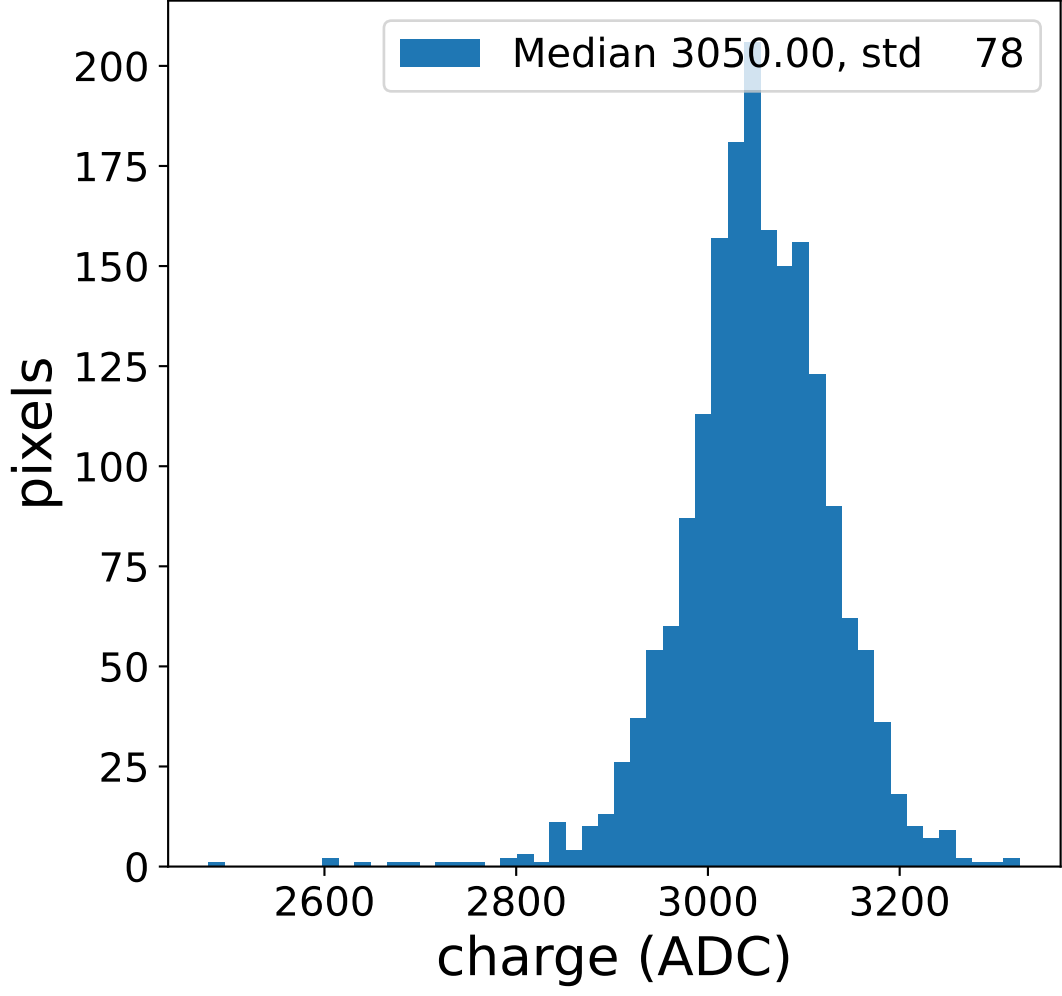

Run 4769

Run 4769

Run 4769 channel: HG

FF sample of 10000 events

pedestal sample of 10000 events

flat-fielded gain [ADC/pe]

Run 4769 channel: LG

FF sample of 10000 events

pedestal sample of 10000 events

flat-fielded gain [ADC/pe]