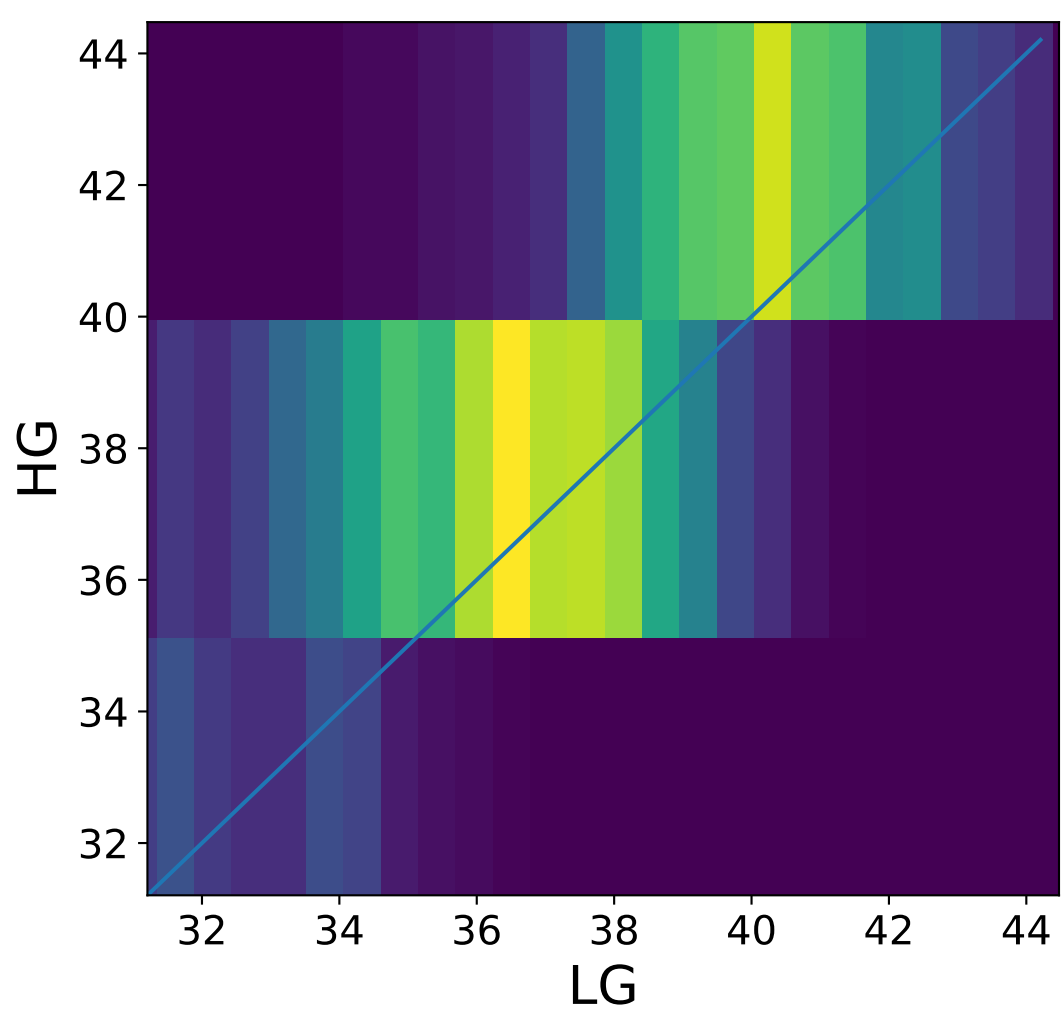

Run 4769

Run 4769

Run 4769 channel: HG

FF sample of 10000 events

pedestal sample of 10000 events

flat-fielded gain [ADC/pe]

Run 4769 channel: LG

FF sample of 10000 events

pedestal sample of 10000 events

flat-fielded gain [ADC/pe]