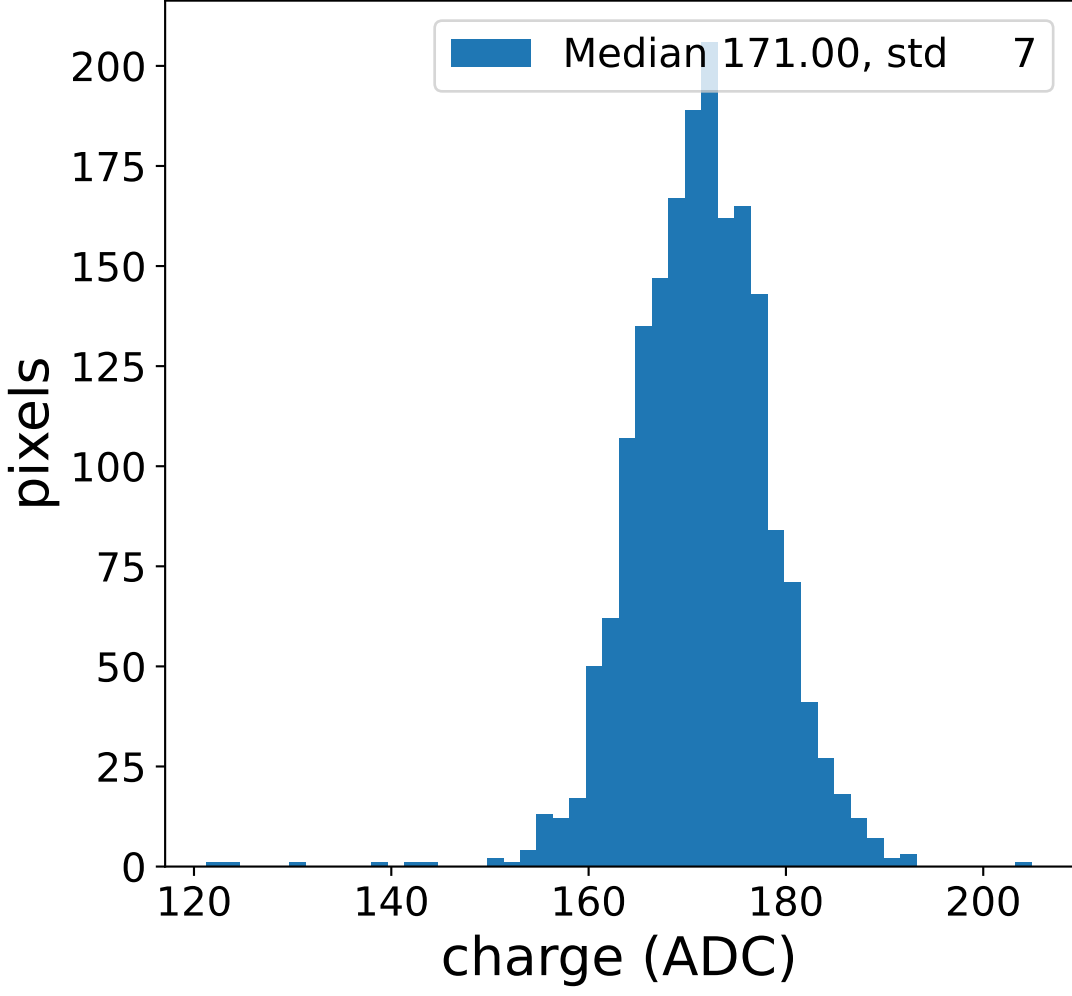

Run 4769

Run 4769

Run 4769 channel: HG

FF sample of 10000 events

pedestal sample of 10000 events

flat-fielded gain [ADC/pe]

Run 4769 channel: LG

FF sample of 10000 events

pedestal sample of 10000 events

flat-fielded gain [ADC/pe]