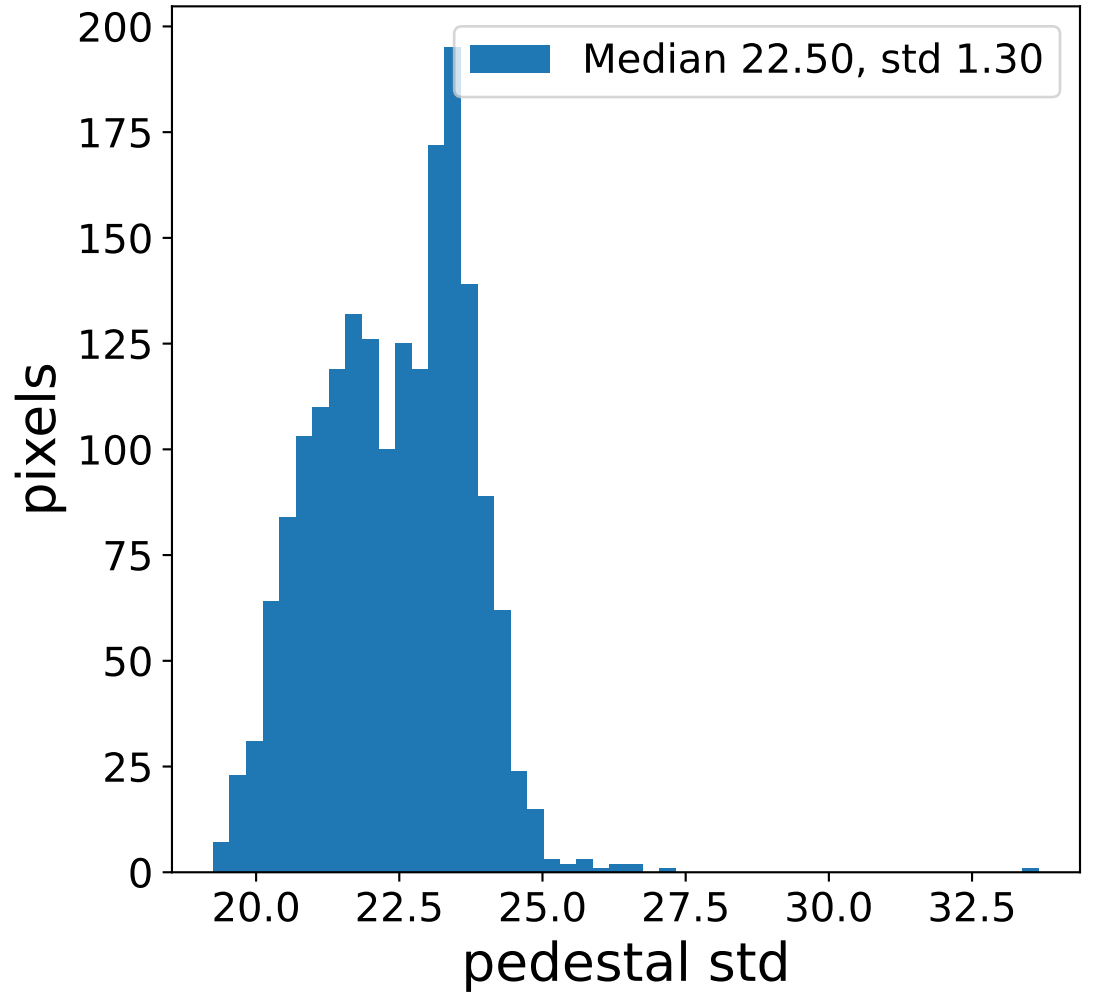

Run 4769

Run 4769

Run 4769 channel: HG

FF sample of 10000 events

pedestal sample of 10000 events

flat-fielded gain [ADC/pe]

Run 4769 channel: LG

FF sample of 10000 events

pedestal sample of 10000 events

flat-fielded gain [ADC/pe]