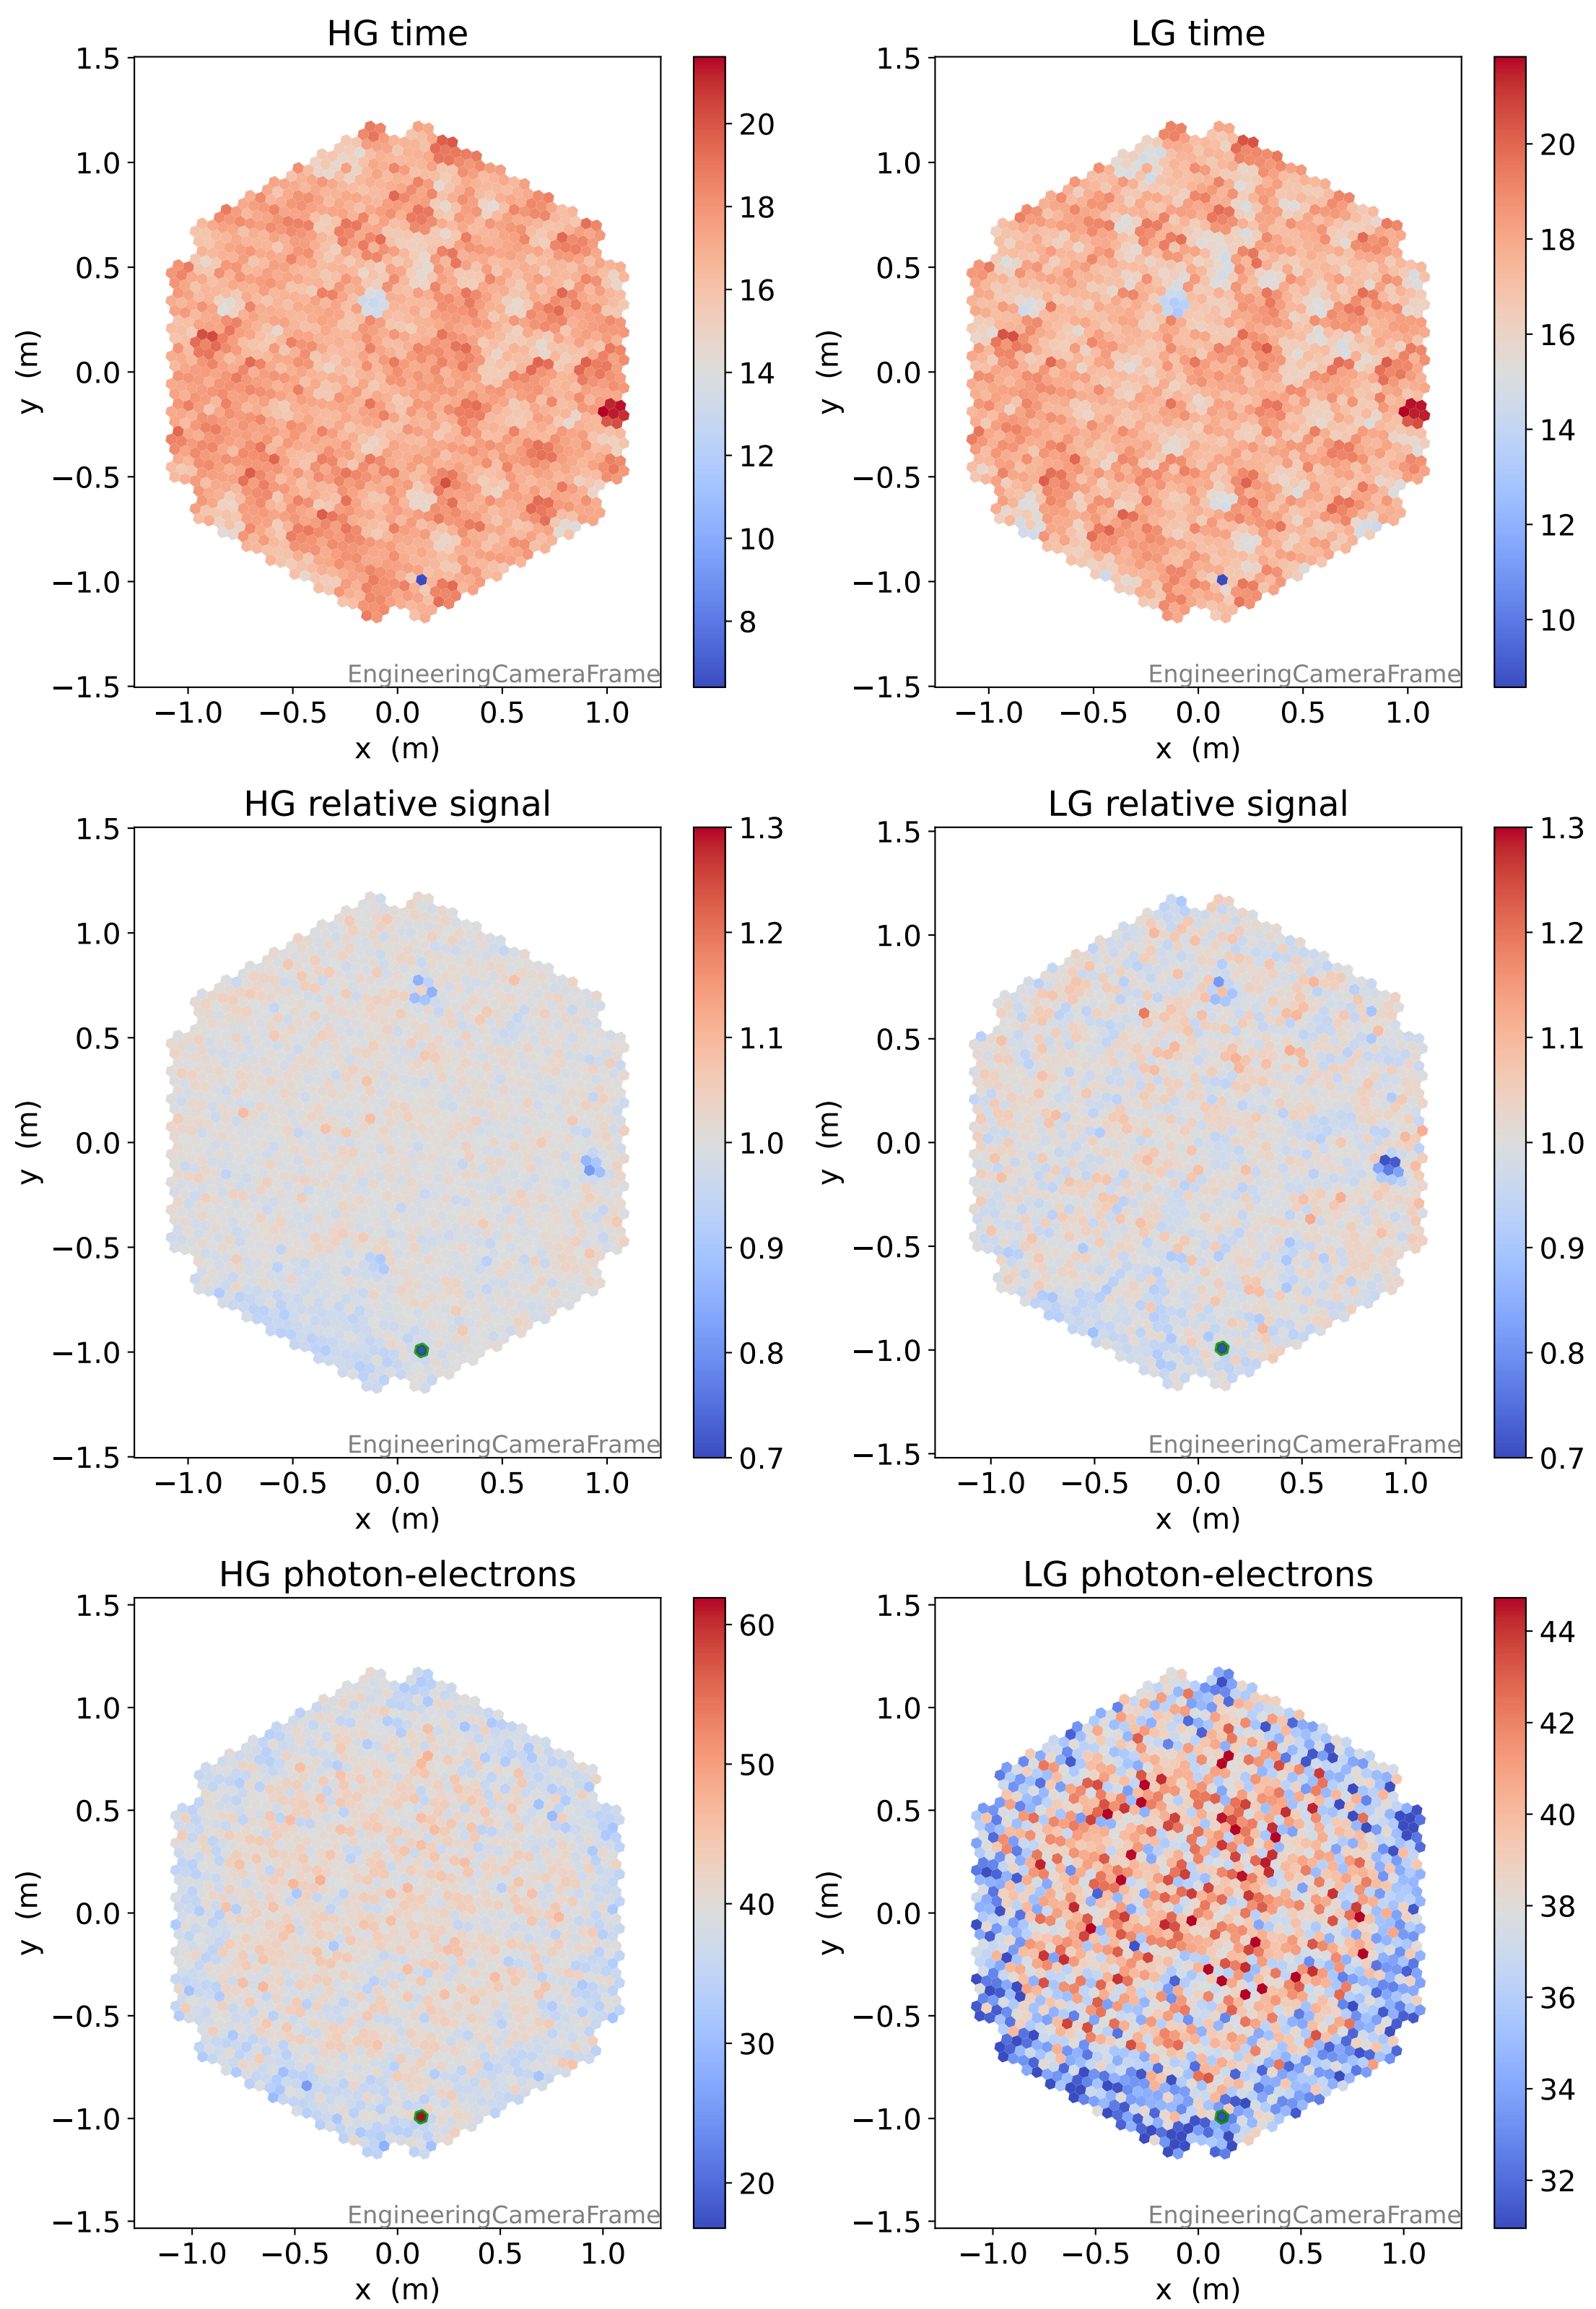

Run 4769

Run 4769

Run 4769 channel: HG

FF sample of 10000 events

pedestal sample of 10000 events

flat-fielded gain [ADC/pe]

Run 4769 channel: LG

FF sample of 10000 events

pedestal sample of 10000 events

flat-fielded gain [ADC/pe]