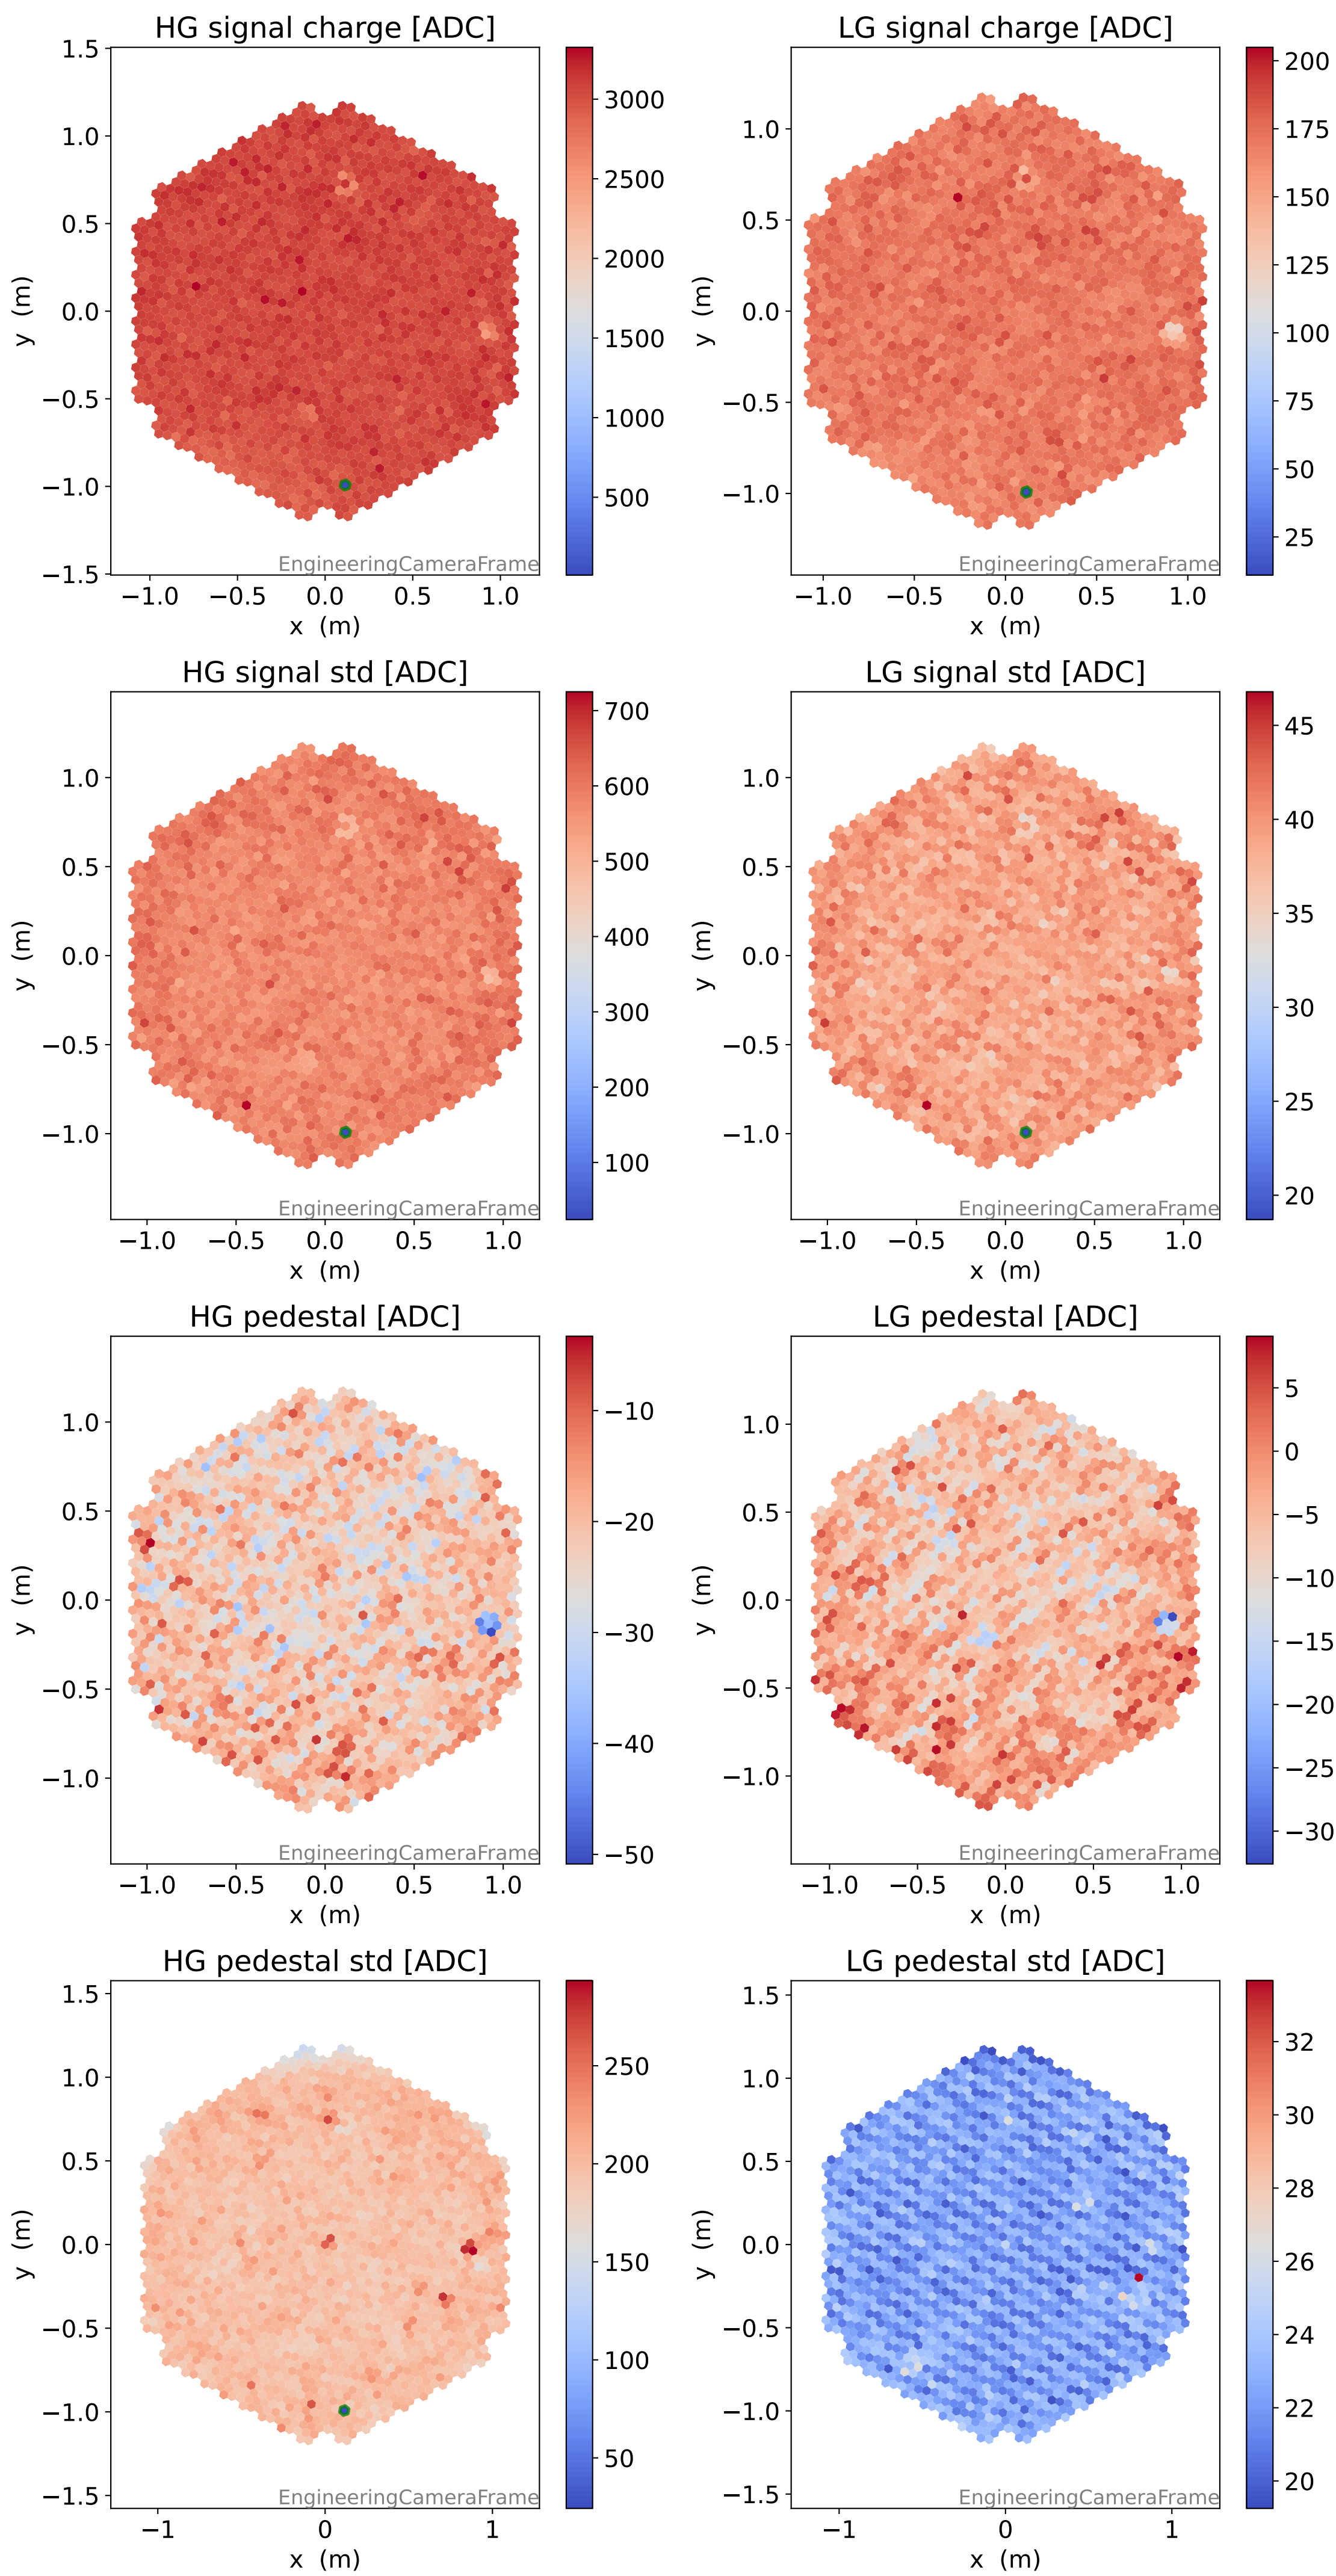

Run 4769

Run 4769

Run 4769 channel: HG

FF sample of 10000 events

pedestal sample of 10000 events

flat-fielded gain [ADC/pe]

Run 4769 channel: LG

FF sample of 10000 events

pedestal sample of 10000 events

flat-fielded gain [ADC/pe]