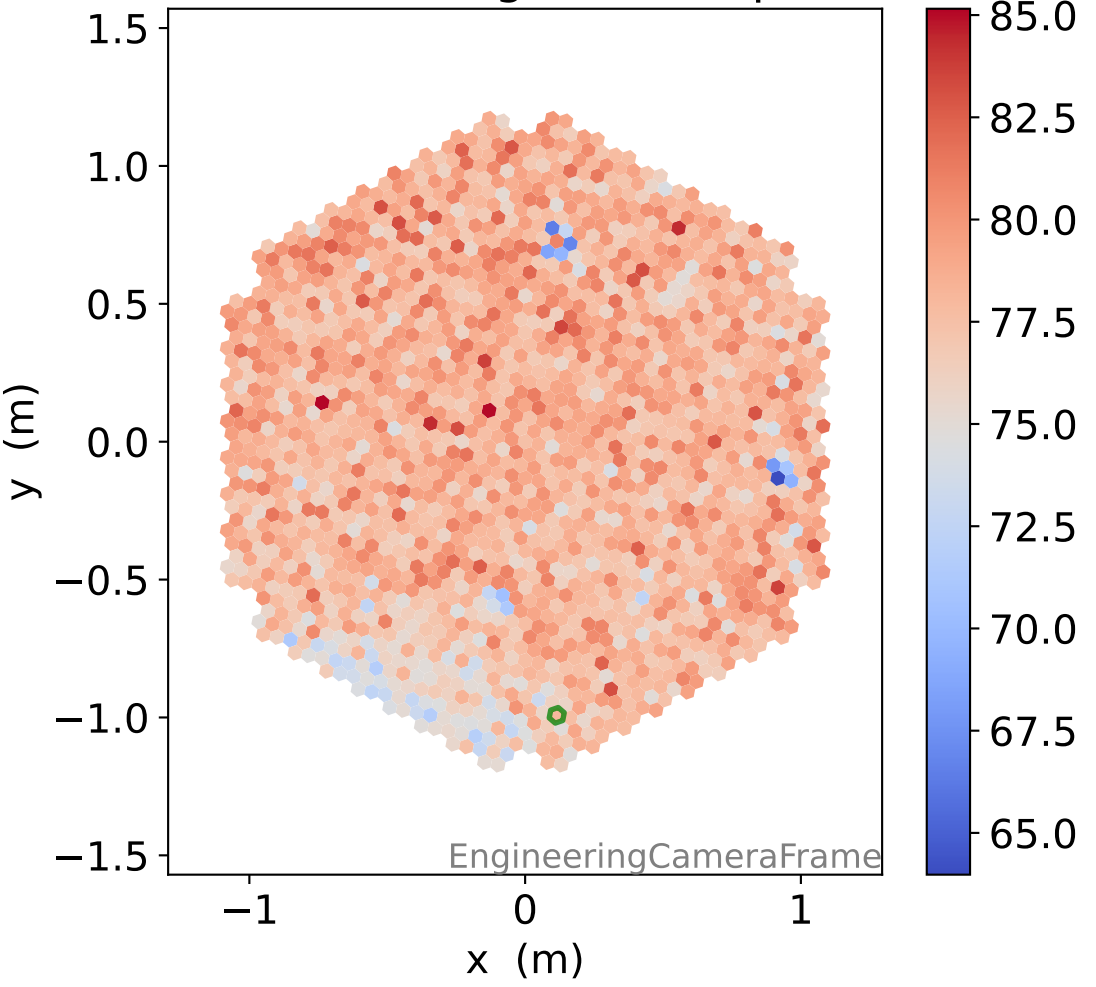

Run 4769

Run 4769

Run 4769 channel: HG

FF sample of 10000 events

pedestal sample of 10000 events

flat-fielded gain [ADC/pe]

Run 4769 channel: LG

FF sample of 10000 events

pedestal sample of 10000 events

flat-fielded gain [ADC/pe]