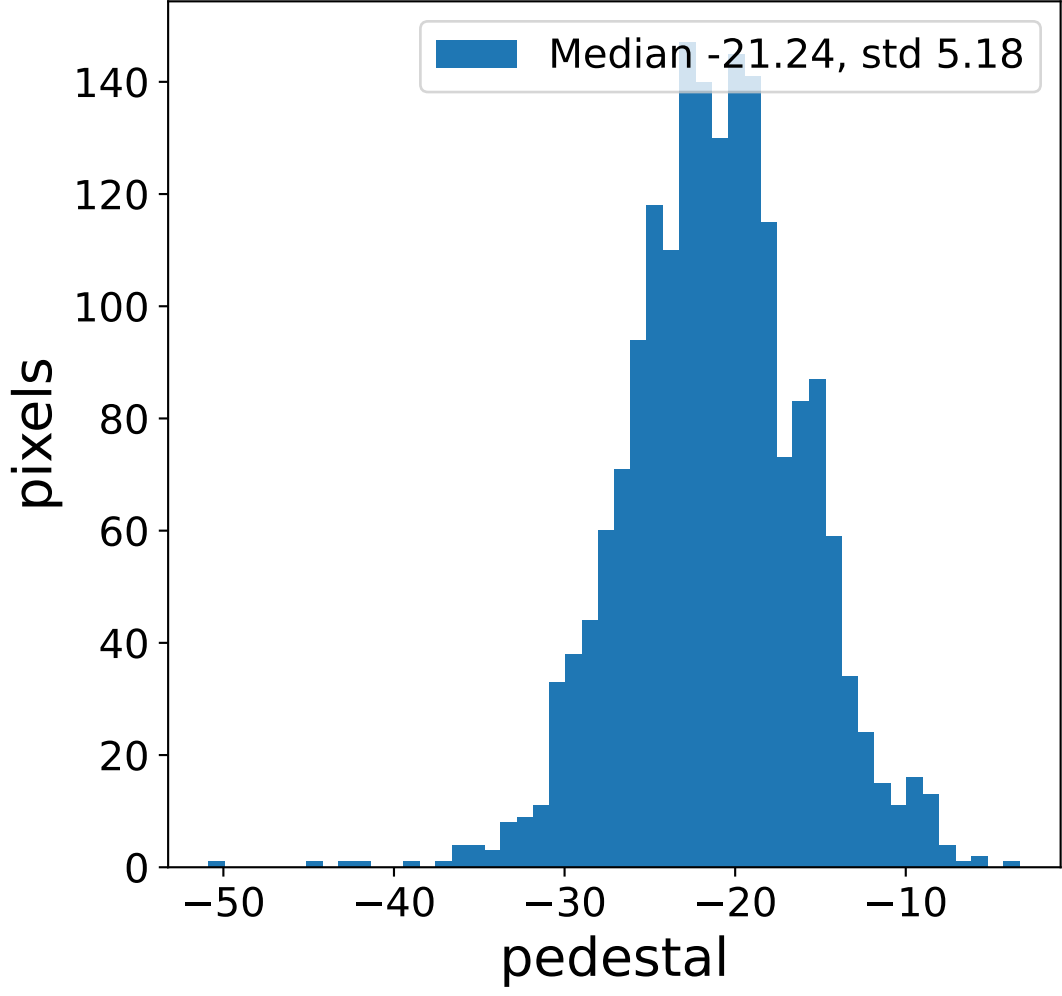

Run 4769

Run 4769

Run 4769 channel: HG

FF sample of 10000 events

pedestal sample of 10000 events

flat-fielded gain [ADC/pe]

Run 4769 channel: LG

FF sample of 10000 events

pedestal sample of 10000 events

flat-fielded gain [ADC/pe]