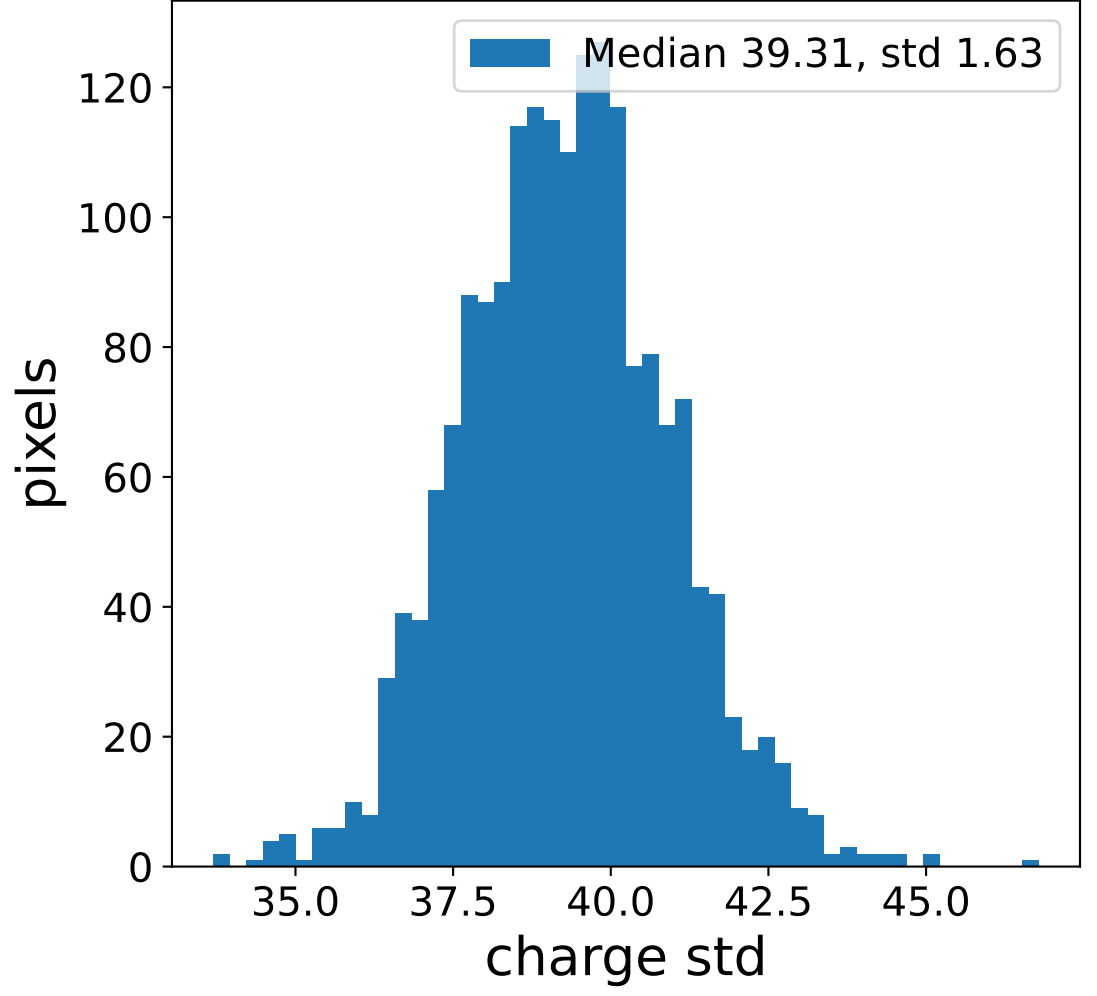

Run 4769

Run 4769

Run 4769 channel: HG

FF sample of 10000 events

pedestal sample of 10000 events

flat-fielded gain [ADC/pe]

Run 4769 channel: LG

FF sample of 10000 events

pedestal sample of 10000 events

flat-fielded gain [ADC/pe]