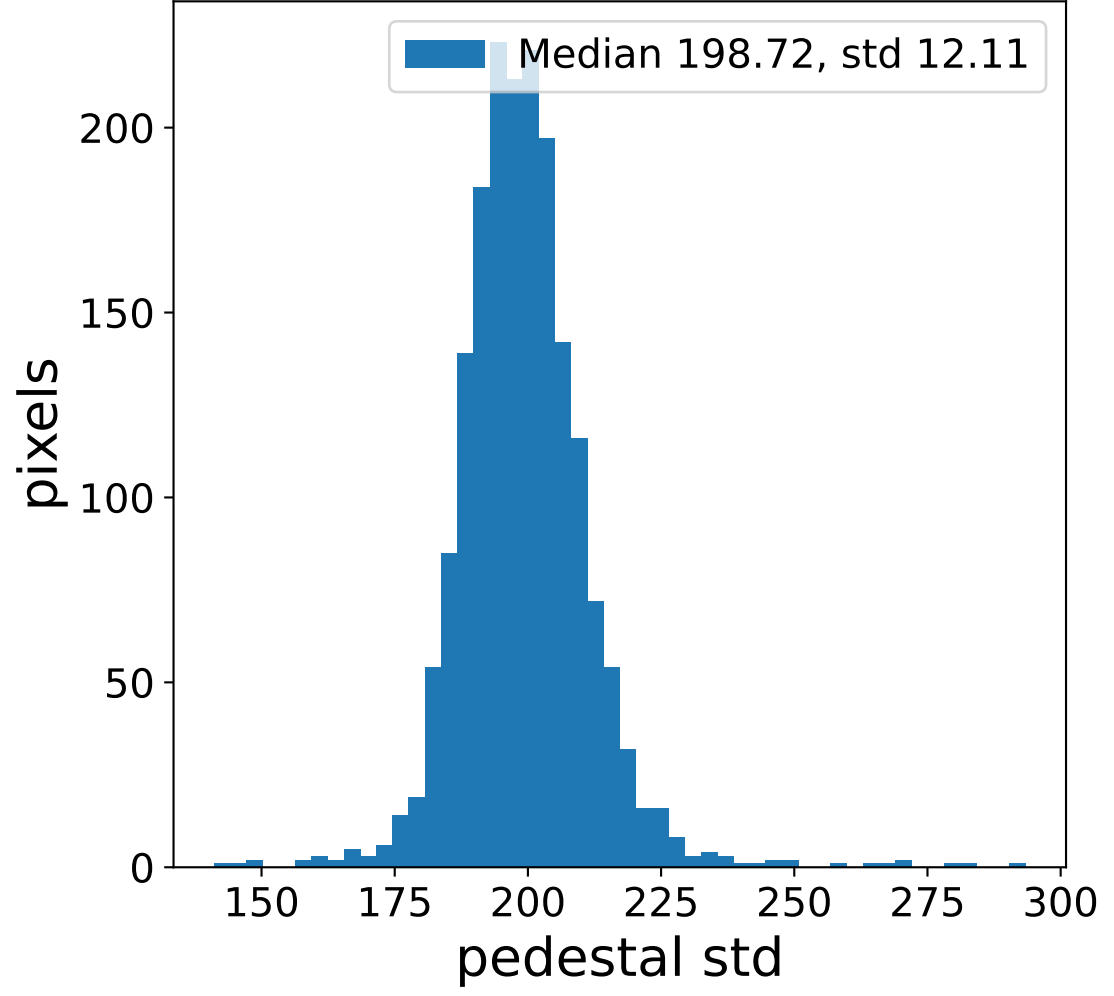

Run 4769

Run 4769

Run 4769 channel: HG

FF sample of 10000 events

pedestal sample of 10000 events

flat-fielded gain [ADC/pe]

Run 4769 channel: LG

FF sample of 10000 events

pedestal sample of 10000 events

flat-fielded gain [ADC/pe]