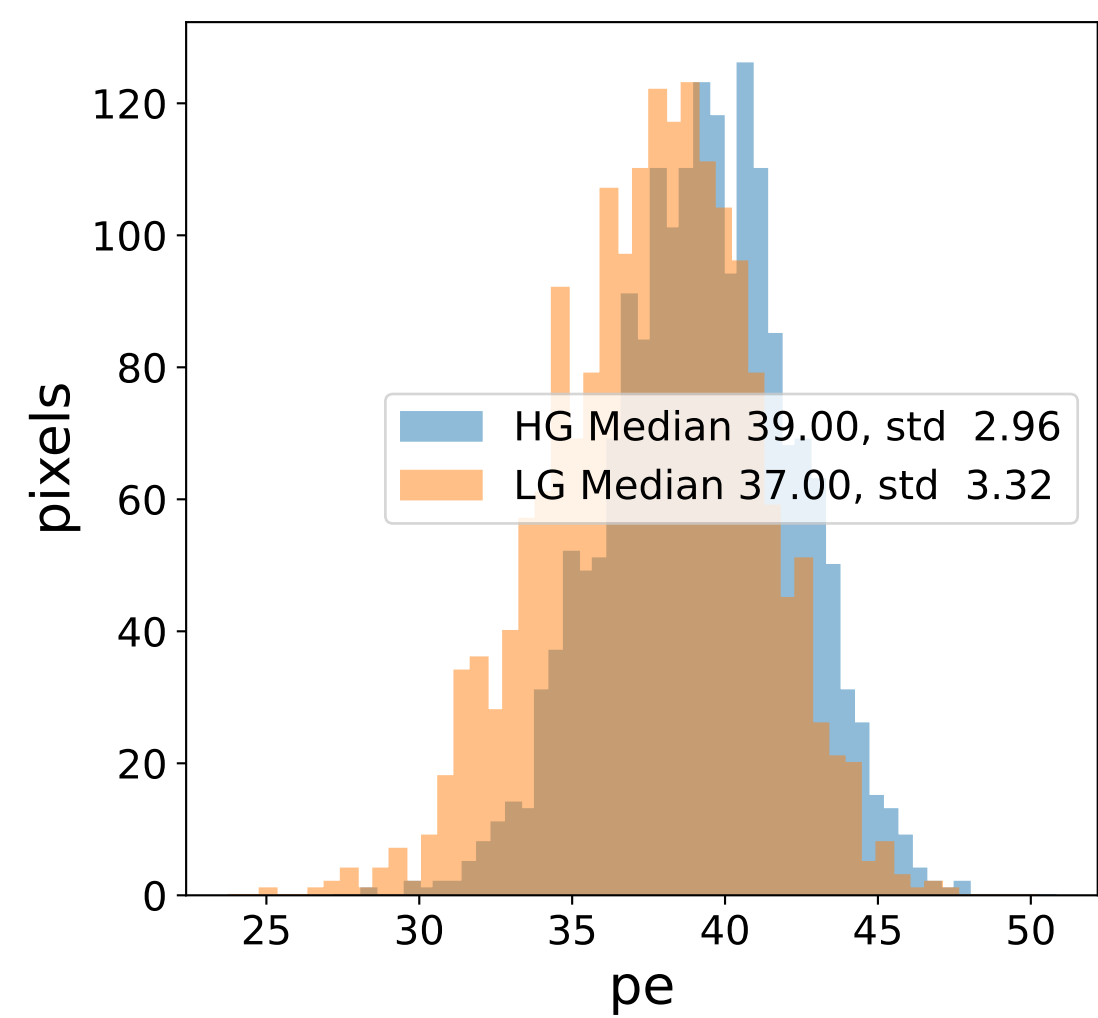

Run 4769

Run 4769

Run 4769 channel: HG

FF sample of 10000 events

pedestal sample of 10000 events

flat-fielded gain [ADC/pe]

Run 4769 channel: LG

FF sample of 10000 events

pedestal sample of 10000 events

flat-fielded gain [ADC/pe]