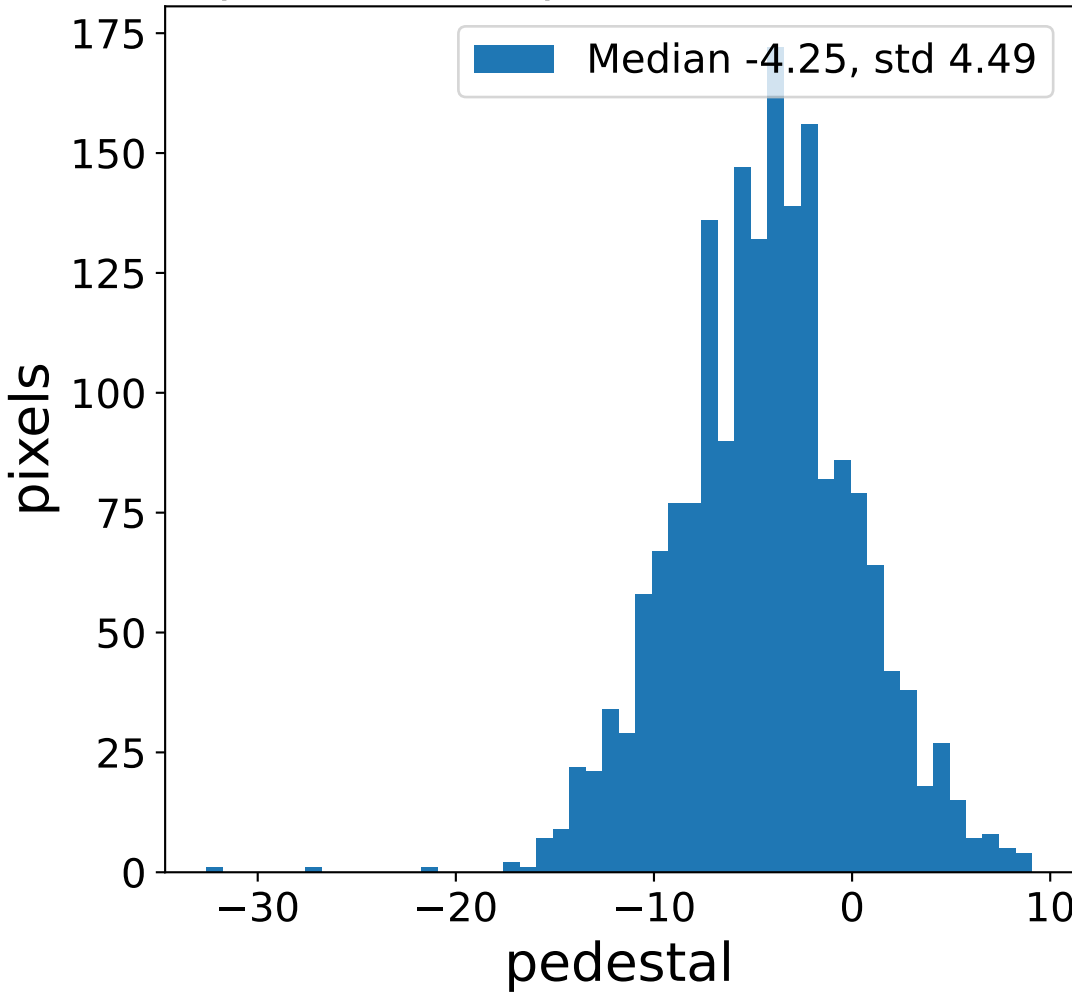

Run 4769

Run 4769

Run 4769 channel: HG

FF sample of 10000 events

pedestal sample of 10000 events

flat-fielded gain [ADC/pe]

Run 4769 channel: LG

FF sample of 10000 events

pedestal sample of 10000 events

flat-fielded gain [ADC/pe]