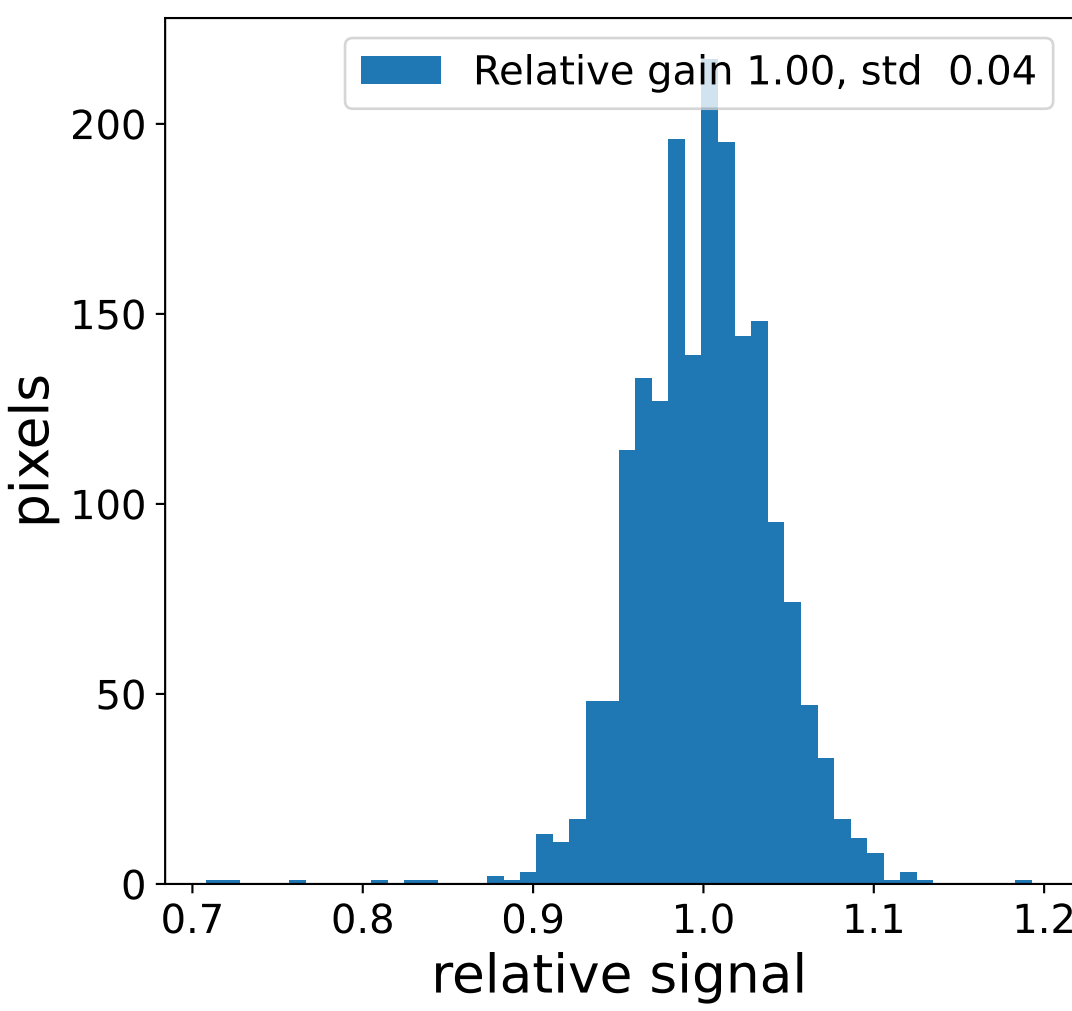

Run 4769

Run 4769

Run 4769 channel: HG

FF sample of 10000 events

pedestal sample of 10000 events

flat-fielded gain [ADC/pe]

Run 4769 channel: LG

FF sample of 10000 events

pedestal sample of 10000 events

flat-fielded gain [ADC/pe]