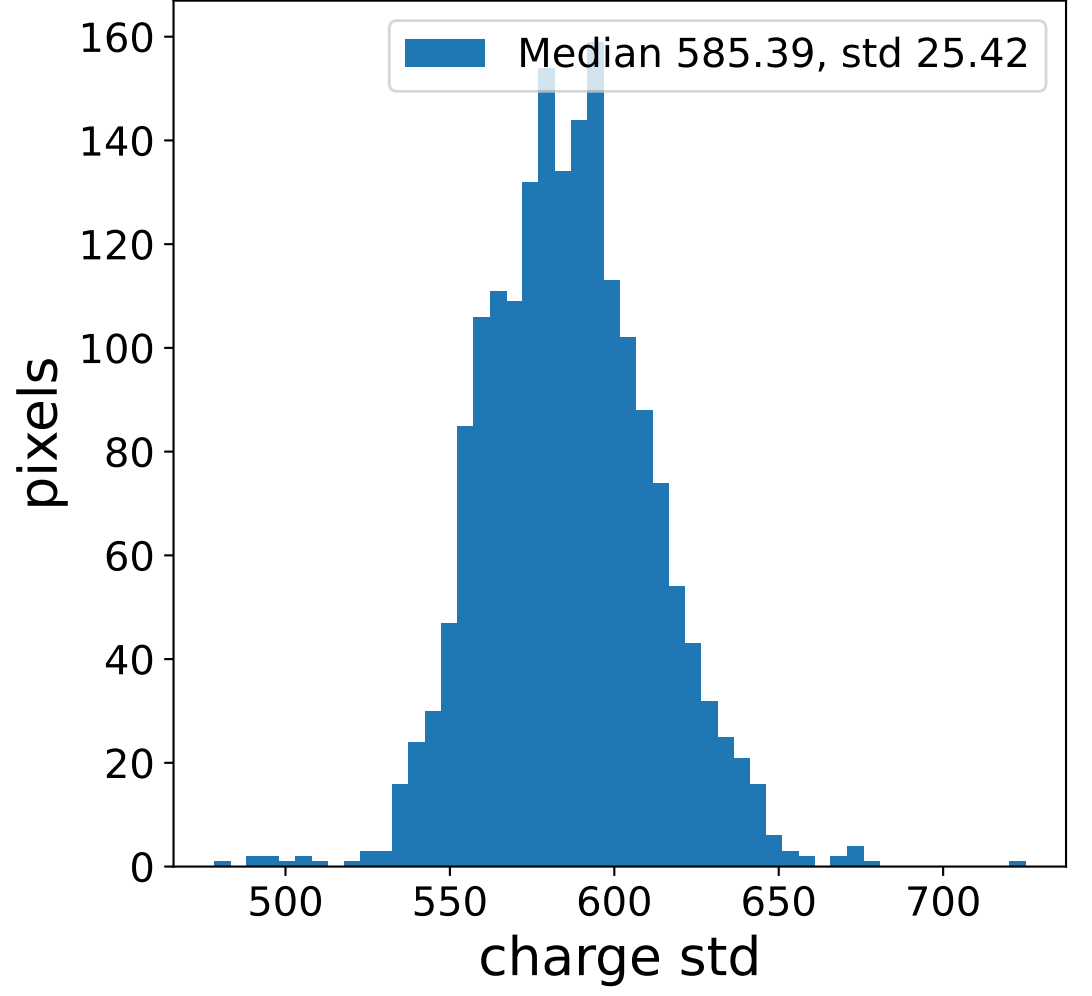

Run 4769

Run 4769

Run 4769 channel: HG

FF sample of 10000 events

pedestal sample of 10000 events

flat-fielded gain [ADC/pe]

Run 4769 channel: LG

FF sample of 10000 events

pedestal sample of 10000 events

flat-fielded gain [ADC/pe]