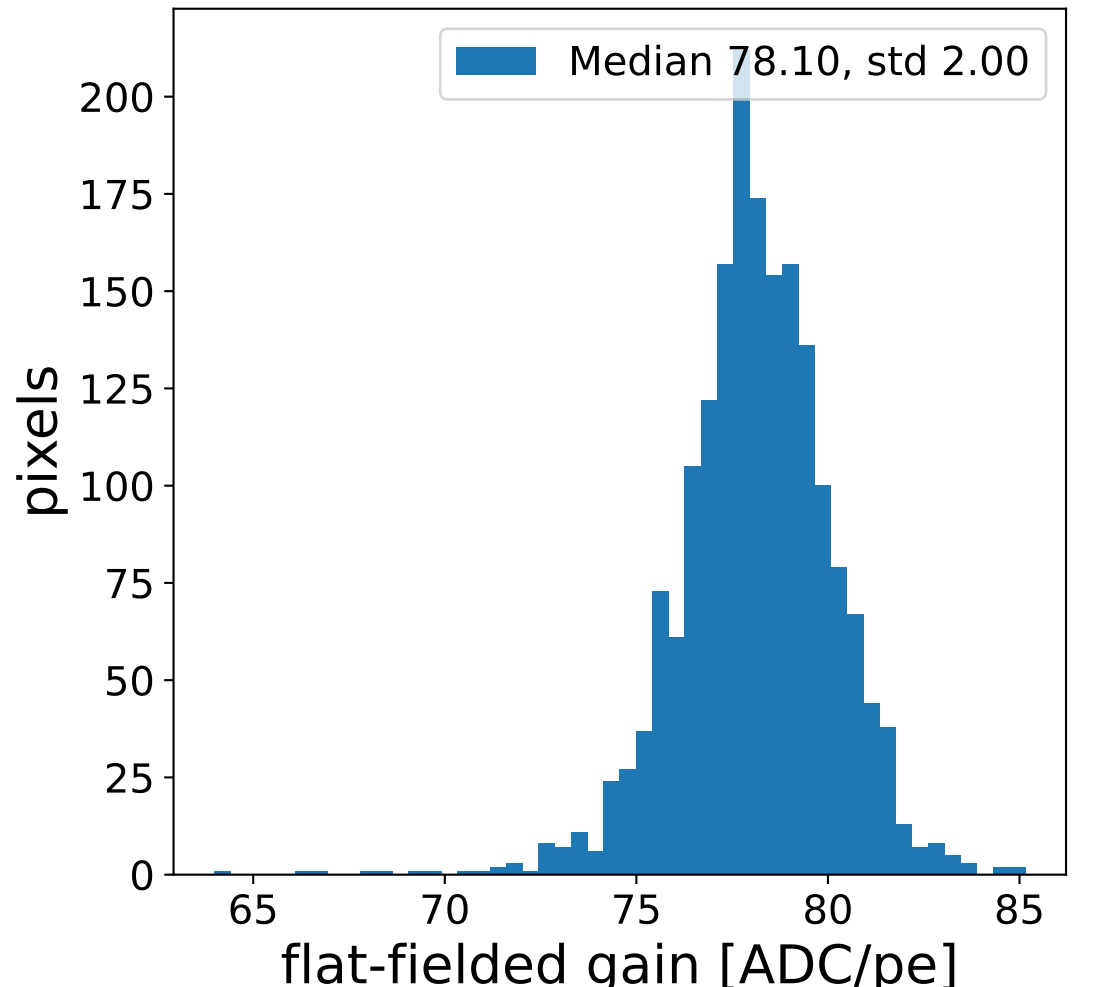

Run 4769

Run 4769

Run 4769 channel: HG

FF sample of 10000 events

pedestal sample of 10000 events

flat-fielded gain [ADC/pe]

Run 4769 channel: LG

FF sample of 10000 events

pedestal sample of 10000 events

flat-fielded gain [ADC/pe]