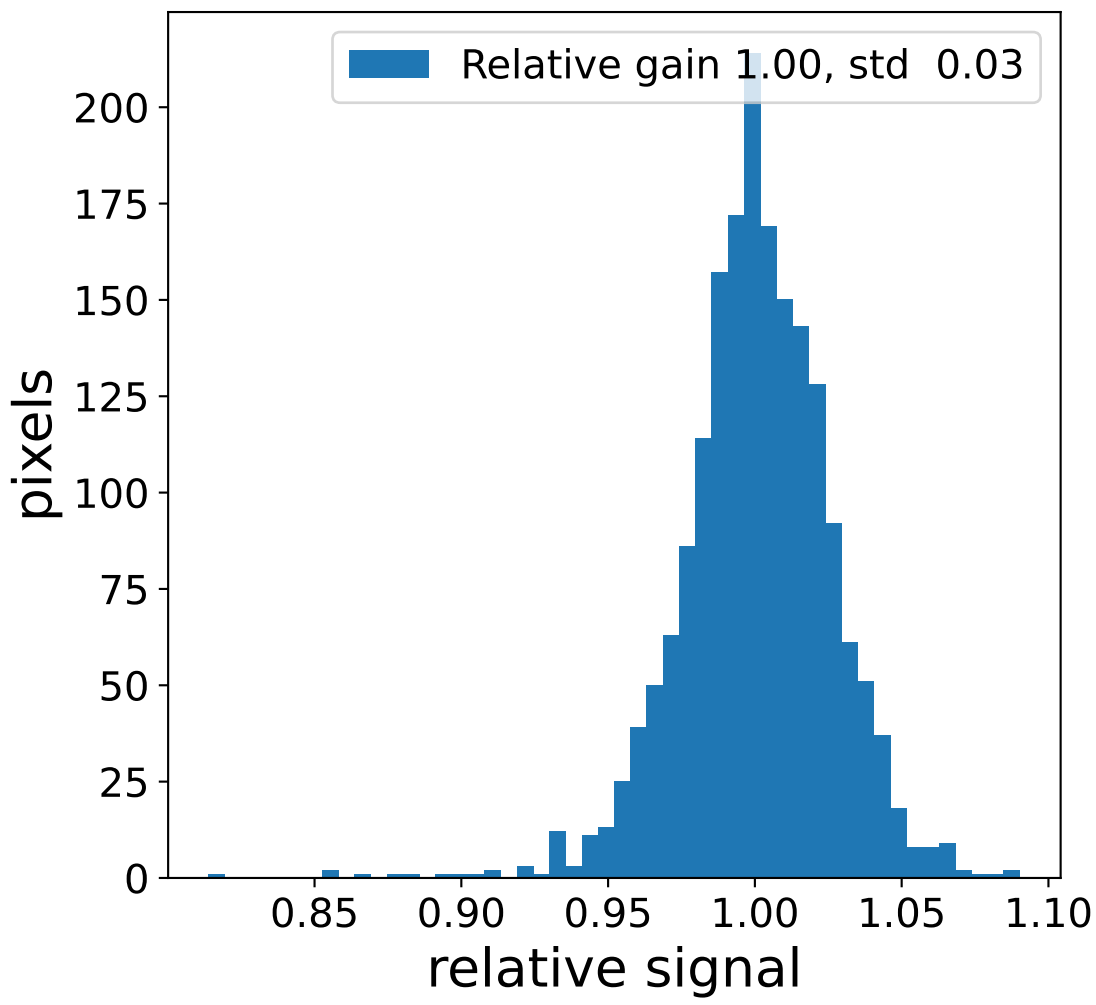

Run 4769

Run 4769

Run 4769 channel: HG

FF sample of 10000 events

pedestal sample of 10000 events

flat-fielded gain [ADC/pe]

Run 4769 channel: LG

FF sample of 10000 events

pedestal sample of 10000 events

flat-fielded gain [ADC/pe]