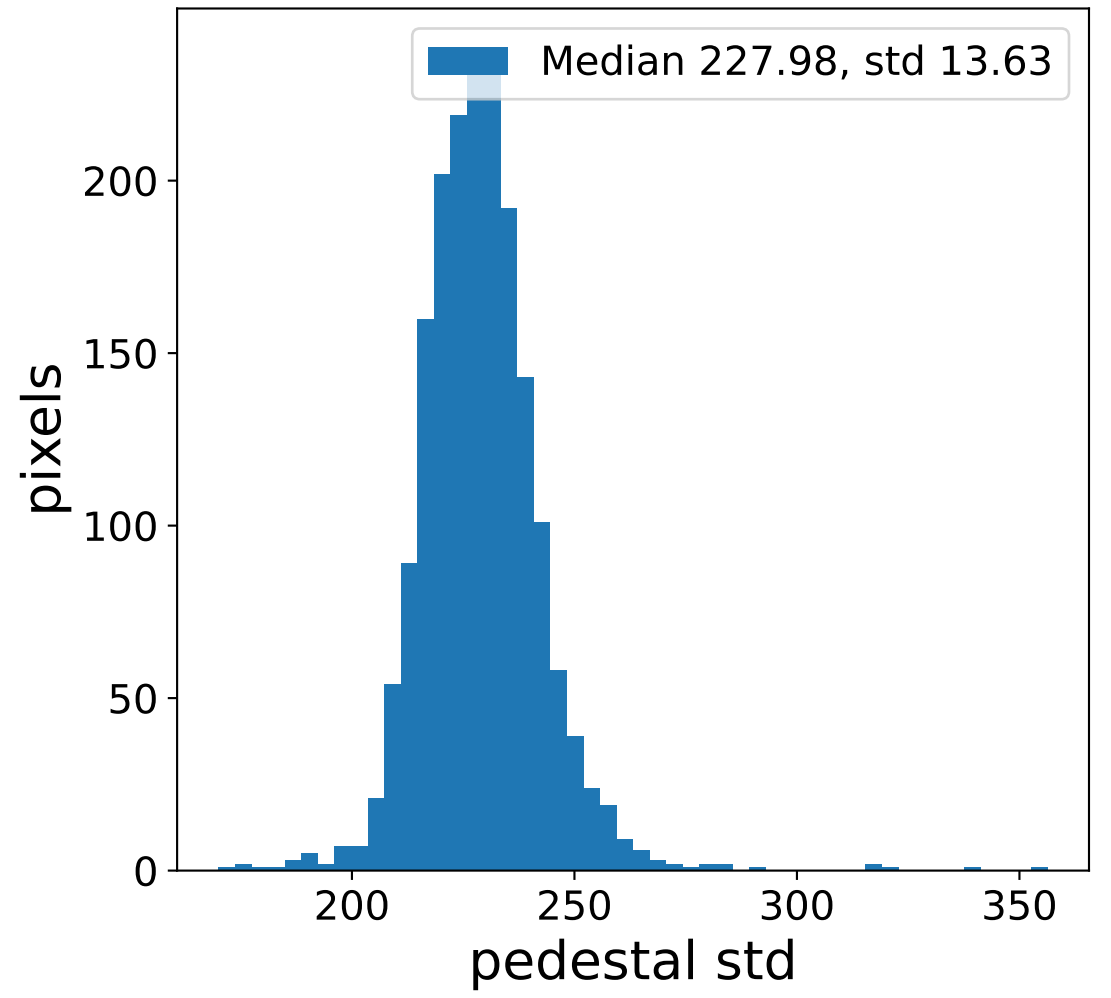

## pedestal sample of 10000 events