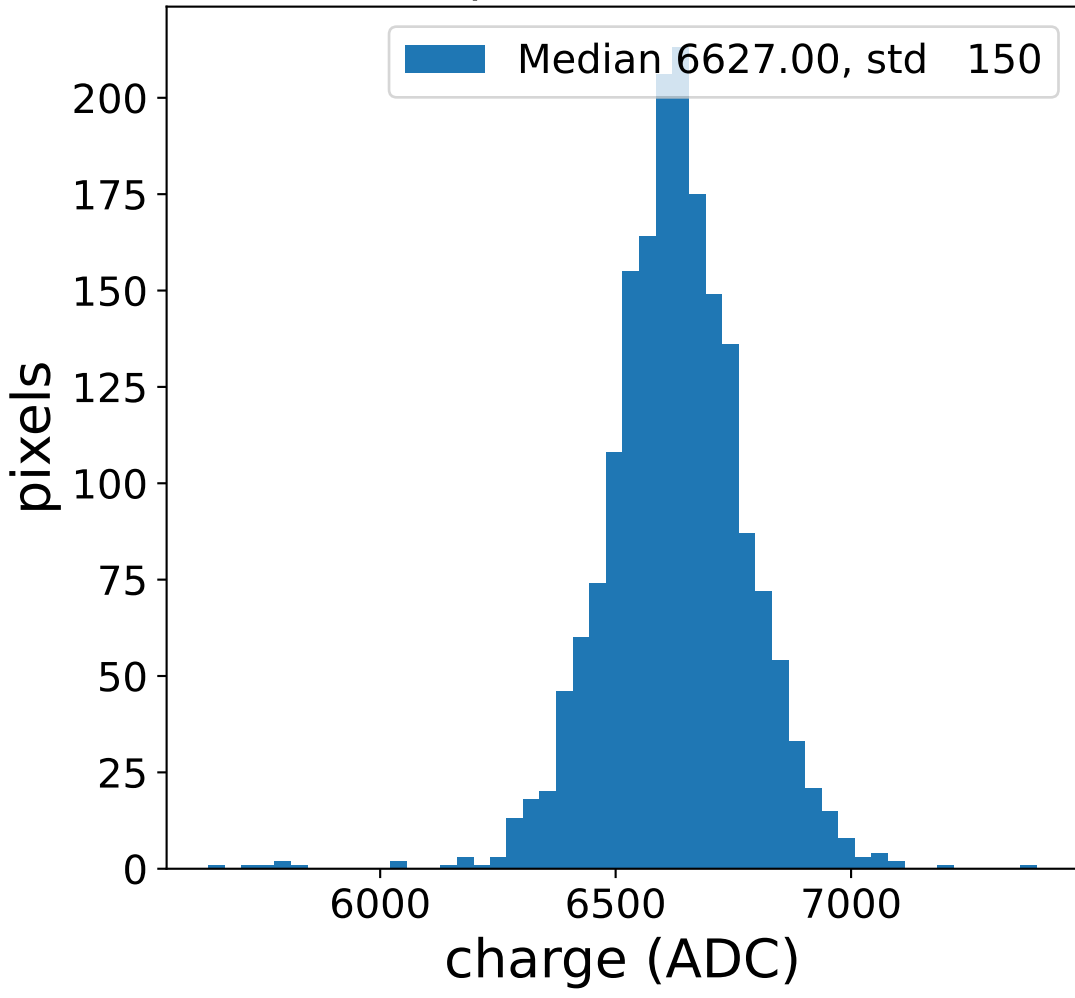

## pedestal sample of 10000 events