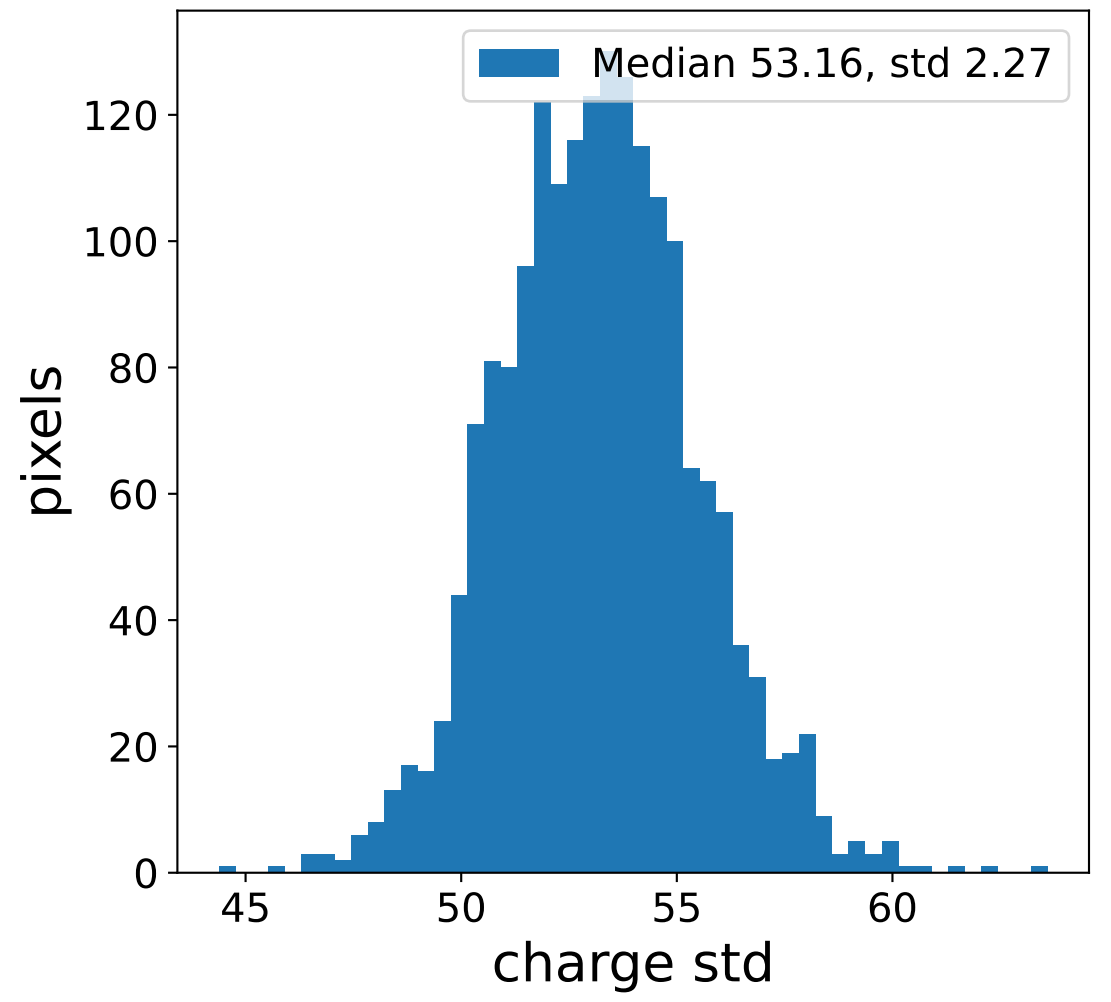

Run 4510 channel: LG

FF sample of 10000 events