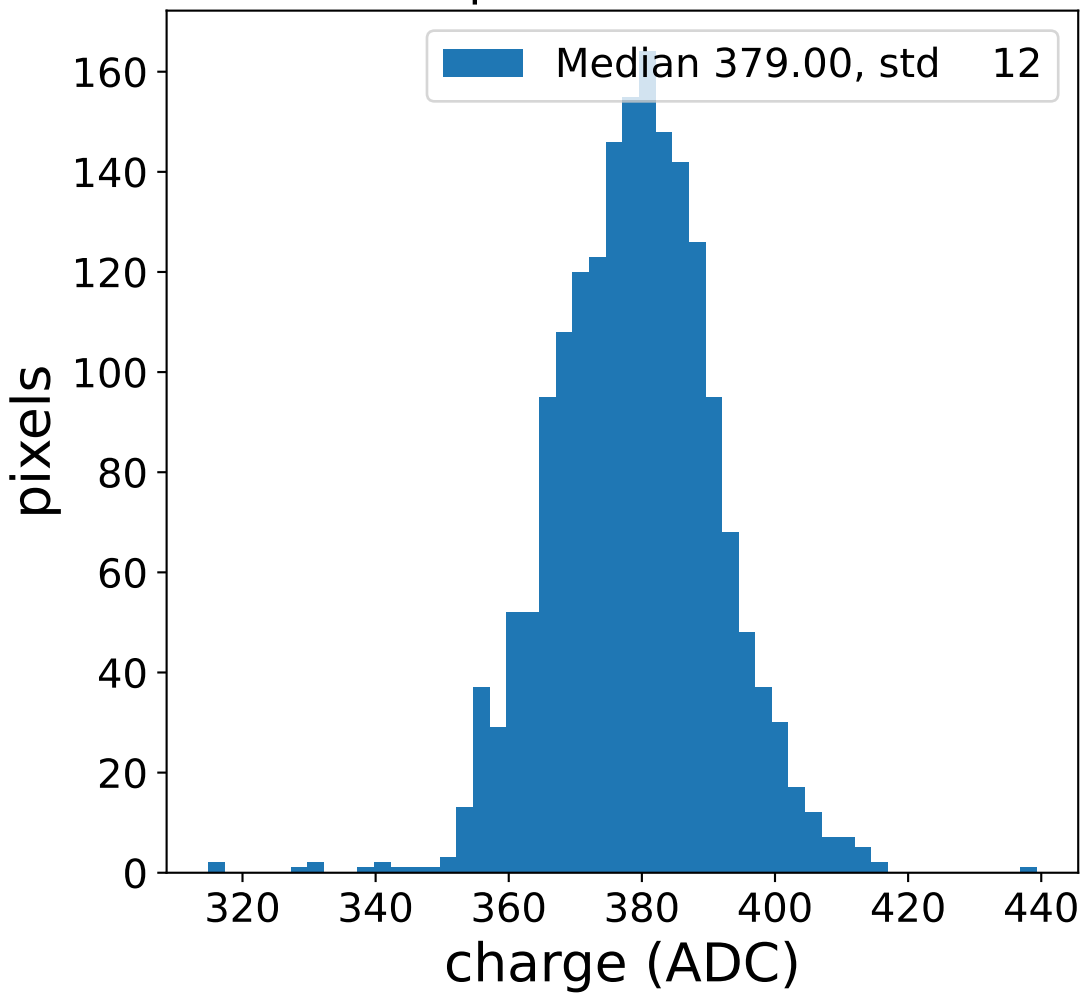

Run 4510 channel: LG

FF sample of 10000 events