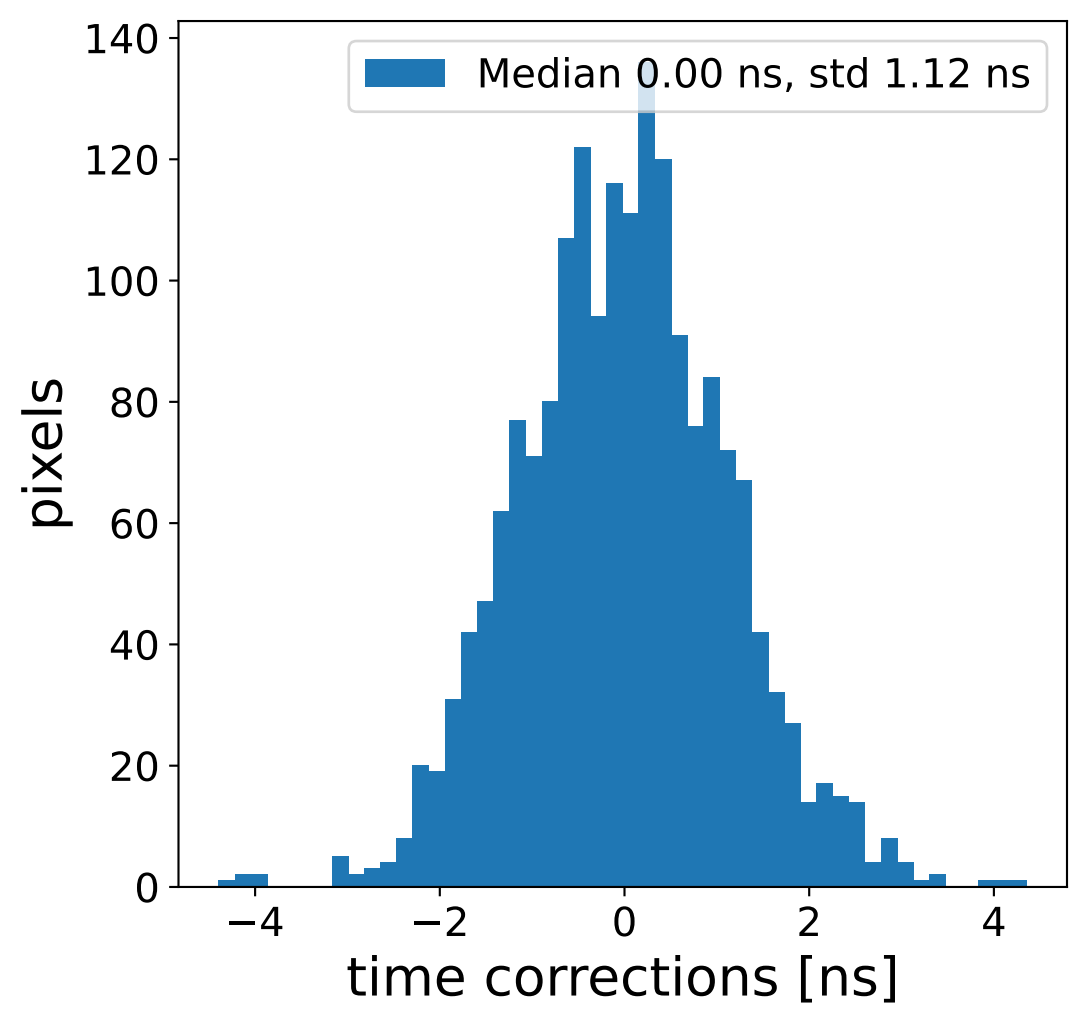

Run 4024, Cat-A calibration

Run 4024

Run 4024 channel: HG

FF sample of 10000 events

pedestal sample of 10000 events

flat-fielded gain [ADC/pe]

Run 4024 channel: LG

FF sample of 10000 events

pedestal sample of 10000 events

flat-fielded gain [ADC/pe]