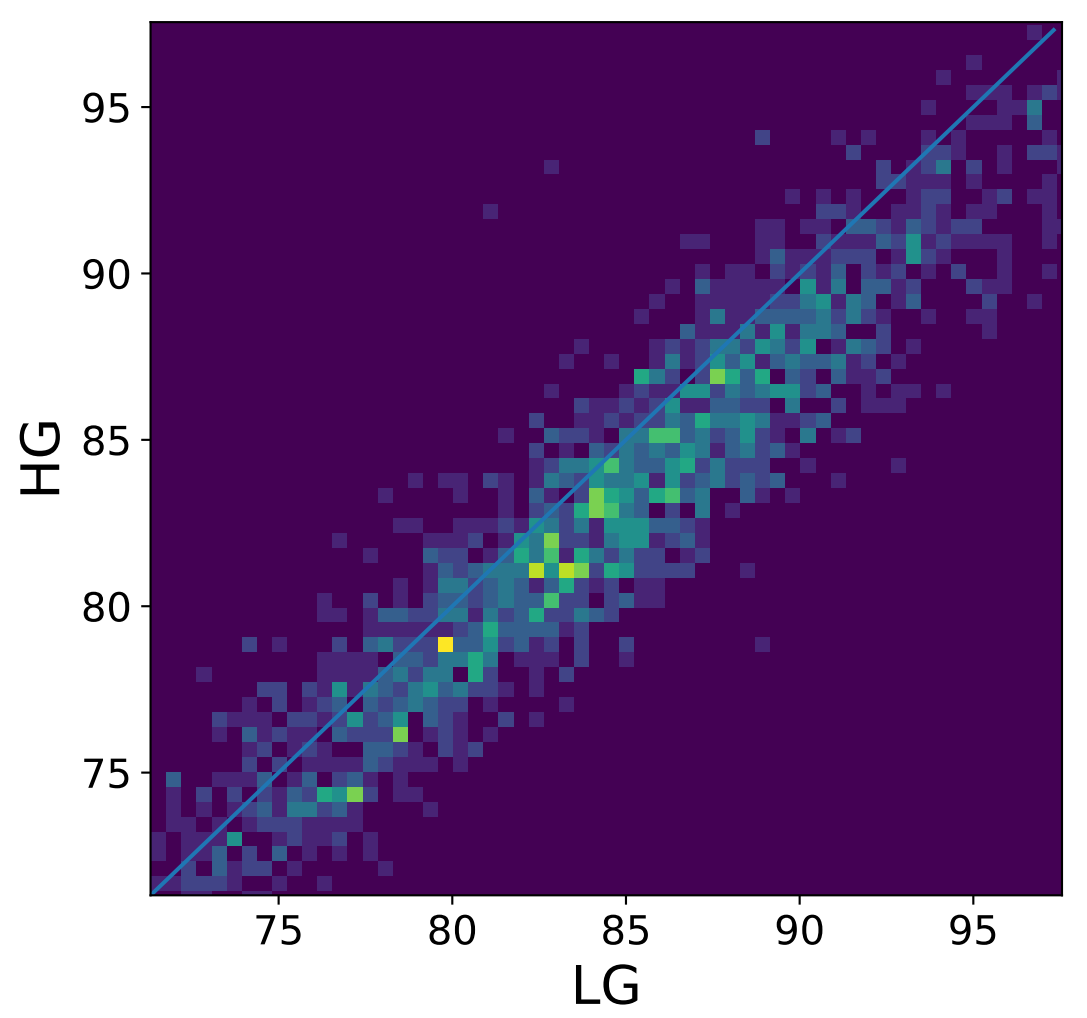

Run 4024, Cat-A calibration

Run 4024

Run 4024 channel: HG

FF sample of 10000 events

pedestal sample of 10000 events

flat-fielded gain [ADC/pe]

Run 4024 channel: LG

FF sample of 10000 events

pedestal sample of 10000 events

flat-fielded gain [ADC/pe]