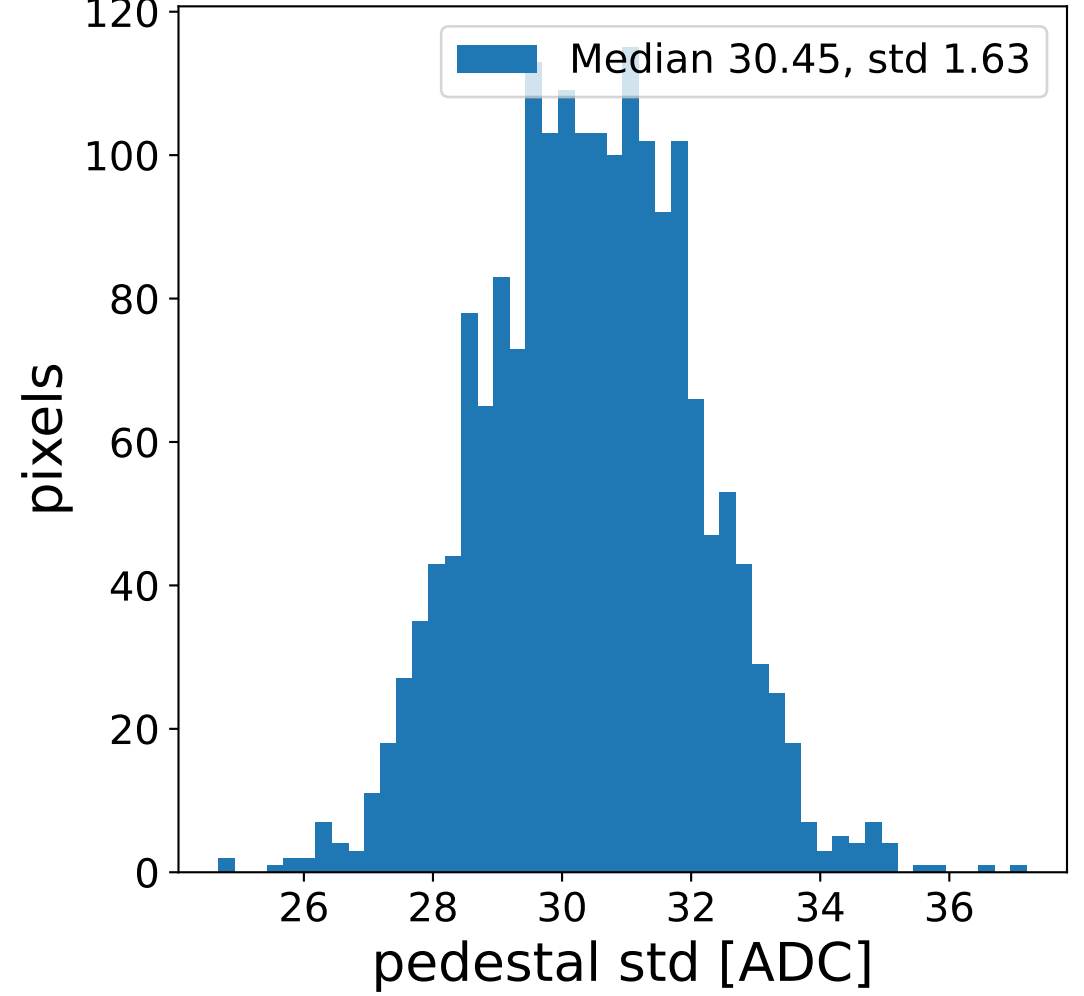

Run 4024, Cat-A calibration

Run 4024

Run 4024 channel: HG

FF sample of 10000 events

pedestal sample of 10000 events

flat-fielded gain [ADC/pe]

Run 4024 channel: LG

FF sample of 10000 events

pedestal sample of 10000 events

flat-fielded gain [ADC/pe]