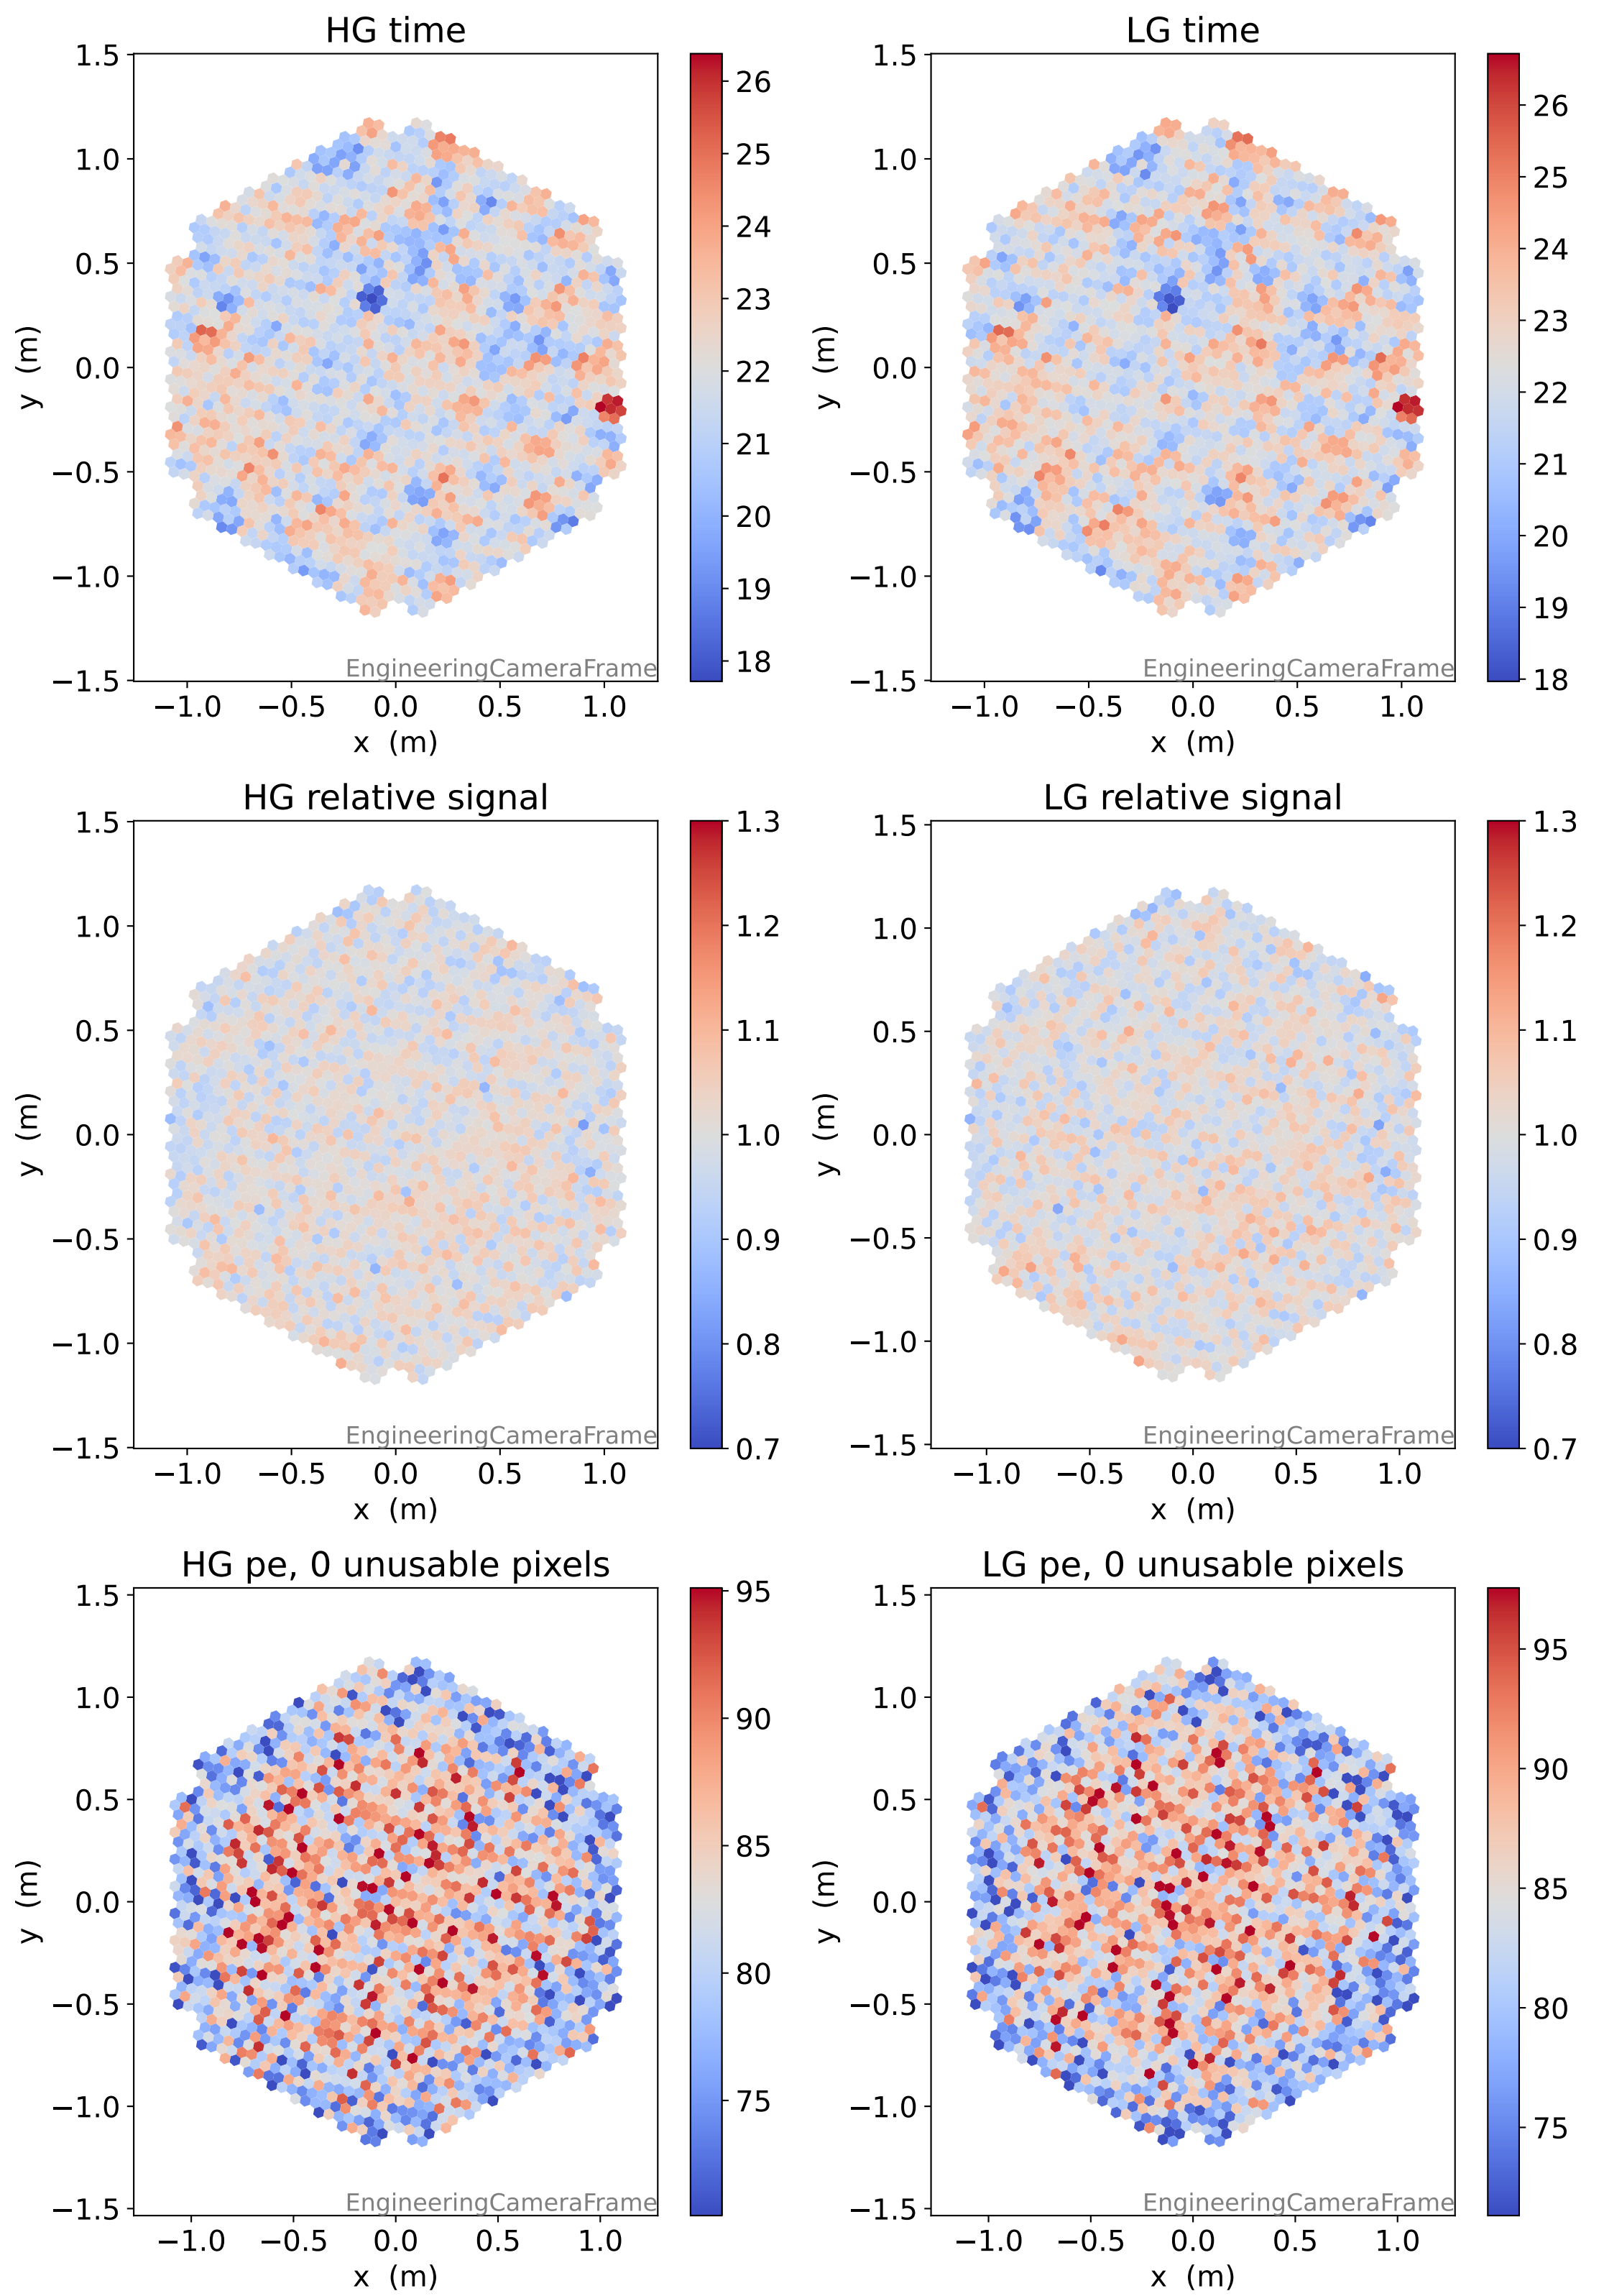

Run 4024, Cat-A calibration

Run 4024

Run 4024 channel: HG

FF sample of 10000 events

pedestal sample of 10000 events

flat-fielded gain [ADC/pe]

Run 4024 channel: LG

FF sample of 10000 events

pedestal sample of 10000 events

flat-fielded gain [ADC/pe]