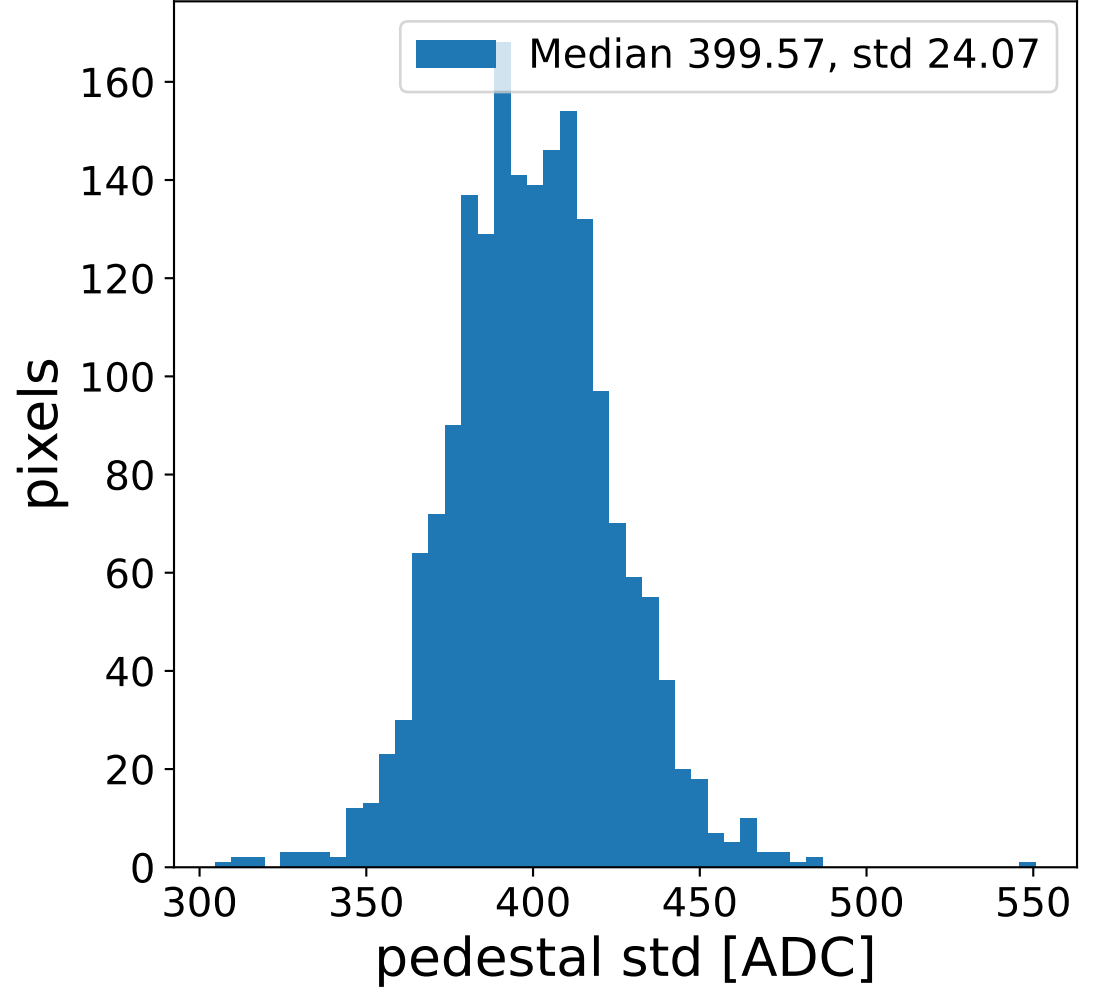

Run 4024, Cat-A calibration

Run 4024

Run 4024 channel: HG

FF sample of 10000 events

pedestal sample of 10000 events

flat-fielded gain [ADC/pe]

Run 4024 channel: LG

FF sample of 10000 events

pedestal sample of 10000 events

flat-fielded gain [ADC/pe]