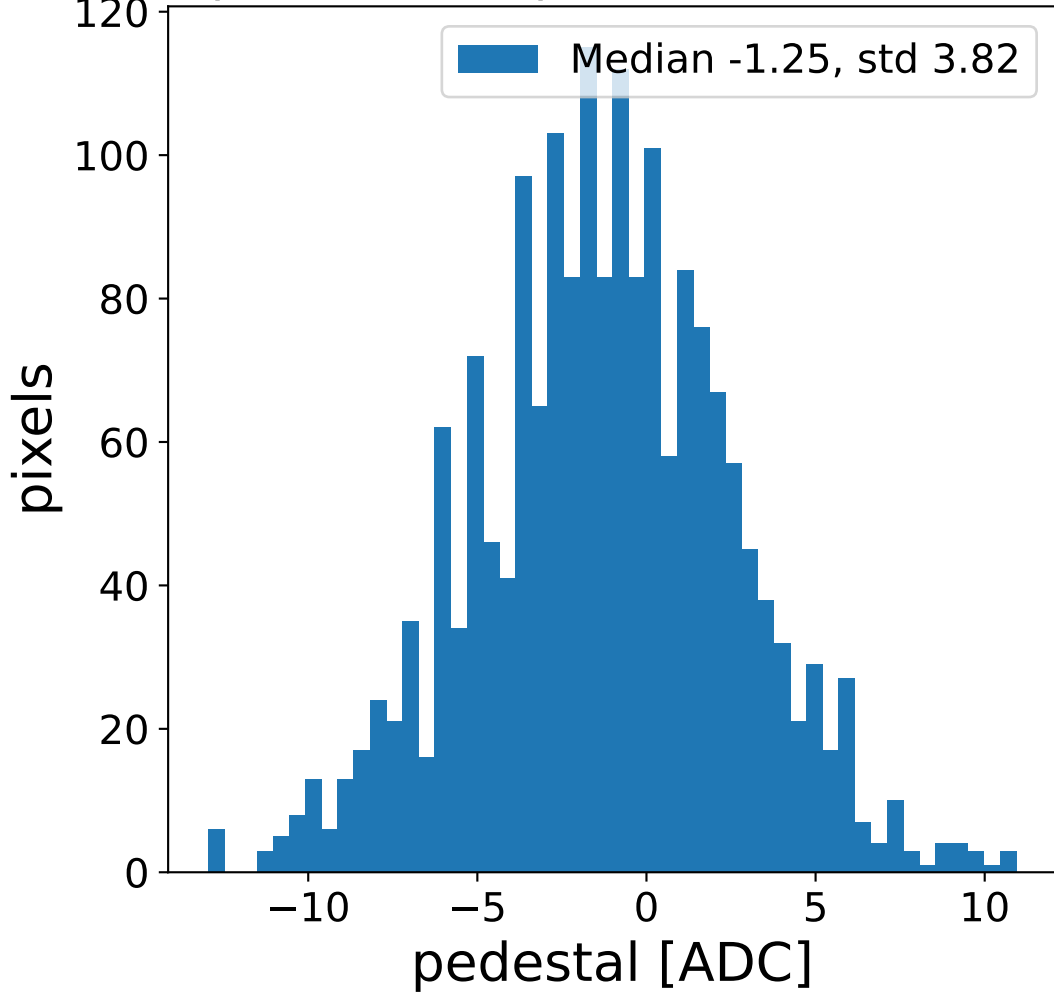

Run 4024, Cat-A calibration

Run 4024

Run 4024 channel: HG

FF sample of 10000 events

pedestal sample of 10000 events

flat-fielded gain [ADC/pe]

Run 4024 channel: LG

FF sample of 10000 events

pedestal sample of 10000 events

flat-fielded gain [ADC/pe]