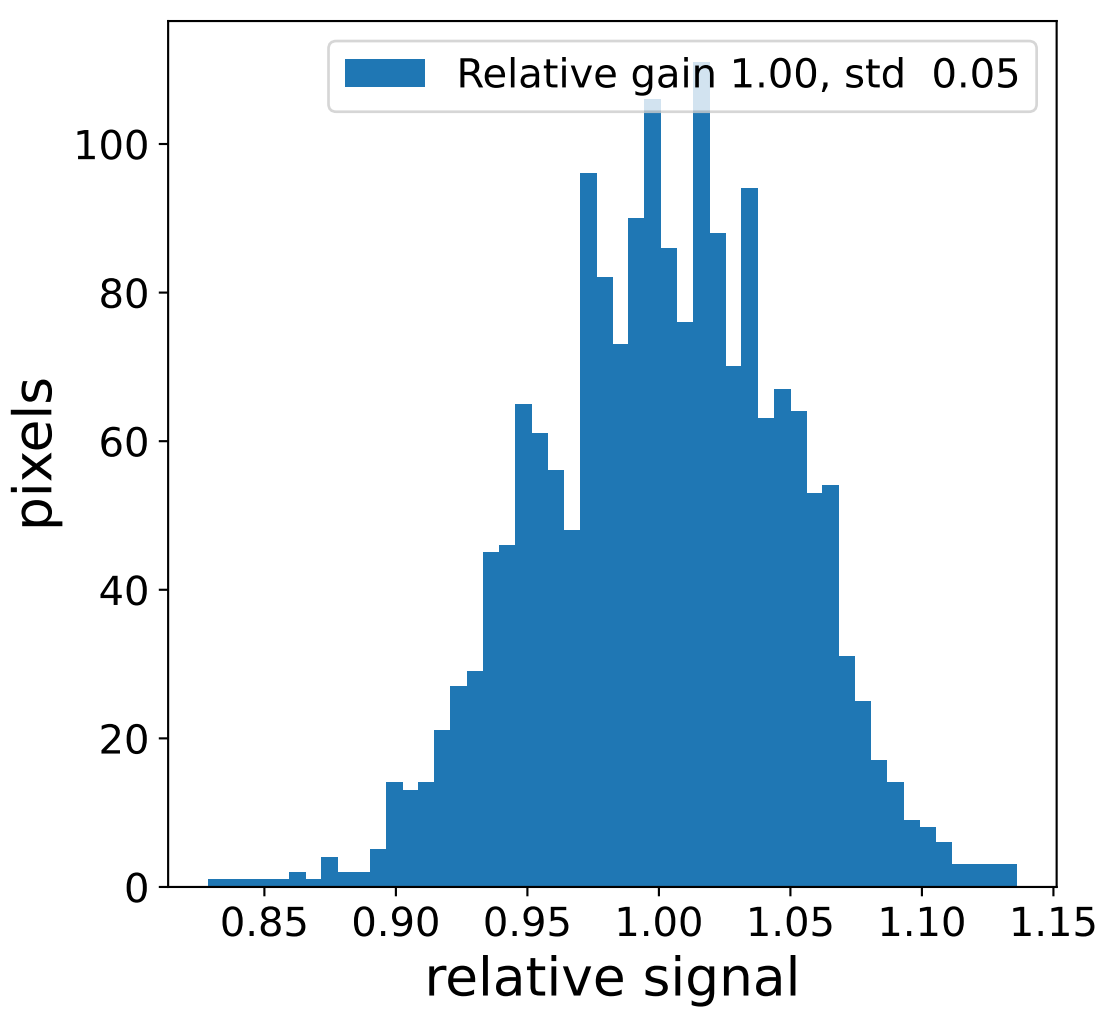

Run 4024, Cat-A calibration

Run 4024

Run 4024 channel: HG

FF sample of 10000 events

pedestal sample of 10000 events

flat-fielded gain [ADC/pe]

Run 4024 channel: LG

FF sample of 10000 events

pedestal sample of 10000 events

flat-fielded gain [ADC/pe]