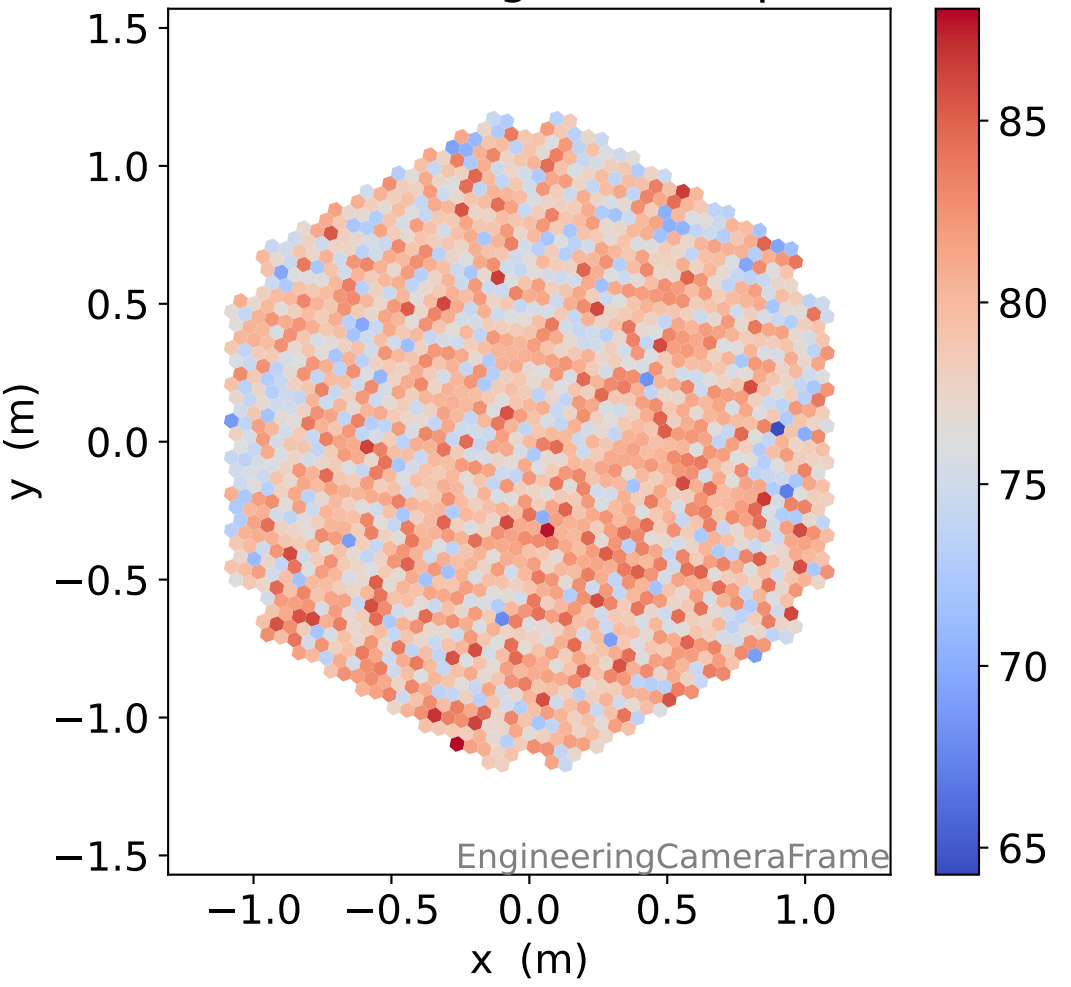

Run 4024, Cat-A calibration

Run 4024

Run 4024 channel: HG

FF sample of 10000 events

pedestal sample of 10000 events

flat-fielded gain [ADC/pe]

Run 4024 channel: LG

FF sample of 10000 events

pedestal sample of 10000 events

flat-fielded gain [ADC/pe]