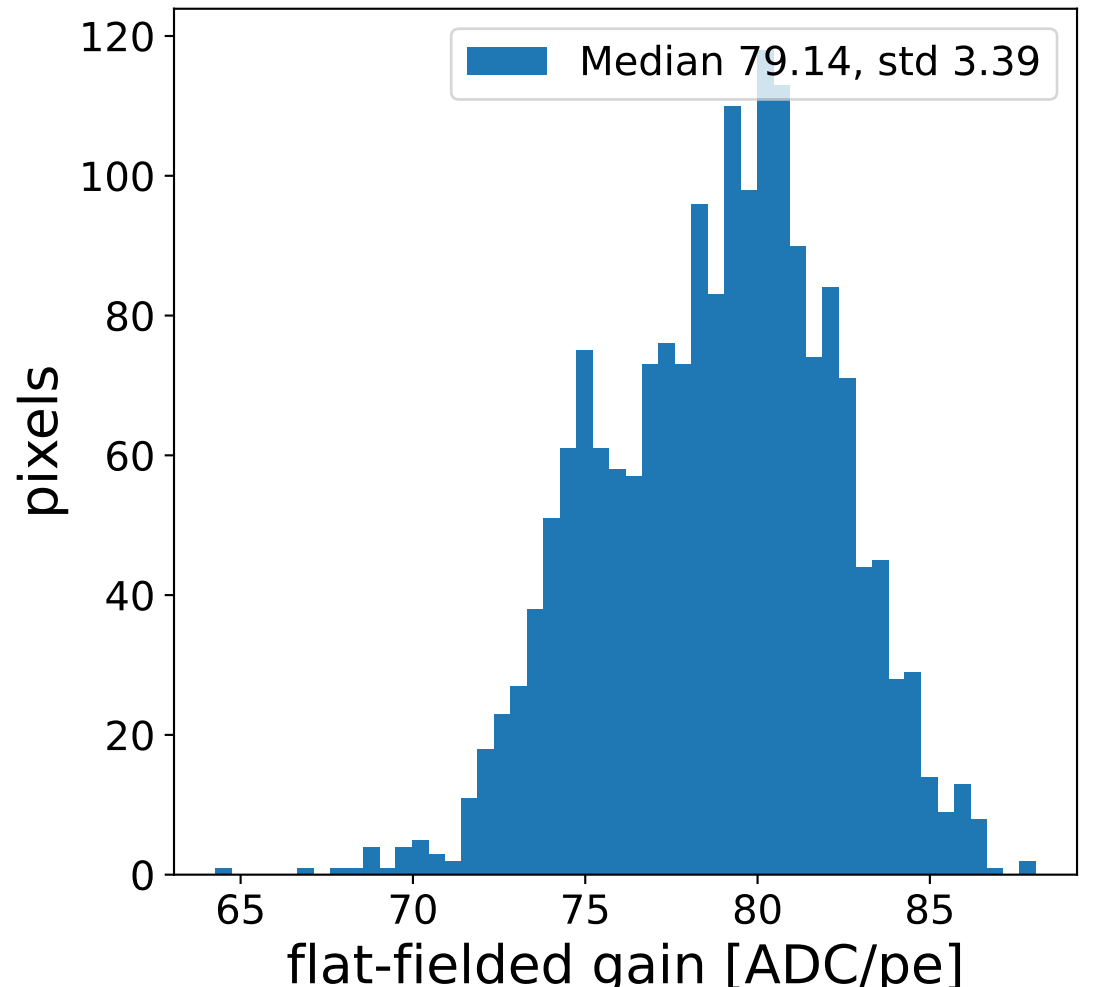

Run 4024, Cat-A calibration

Run 4024

Run 4024 channel: HG

FF sample of 10000 events

pedestal sample of 10000 events

flat-fielded gain [ADC/pe]

Run 4024 channel: LG

FF sample of 10000 events

pedestal sample of 10000 events

flat-fielded gain [ADC/pe]