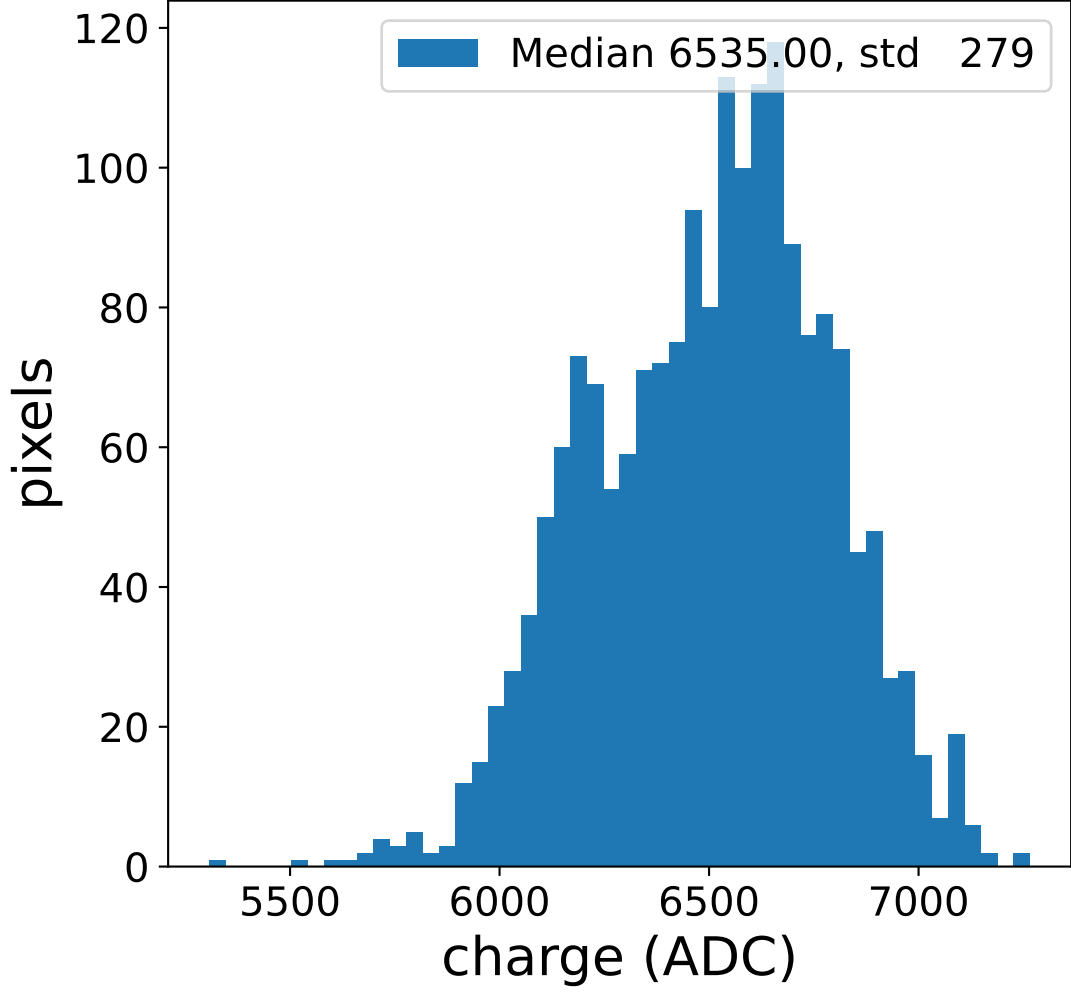

Run 4024, Cat-A calibration

Run 4024

Run 4024 channel: HG

FF sample of 10000 events

pedestal sample of 10000 events

flat-fielded gain [ADC/pe]

Run 4024 channel: LG

FF sample of 10000 events

pedestal sample of 10000 events

flat-fielded gain [ADC/pe]