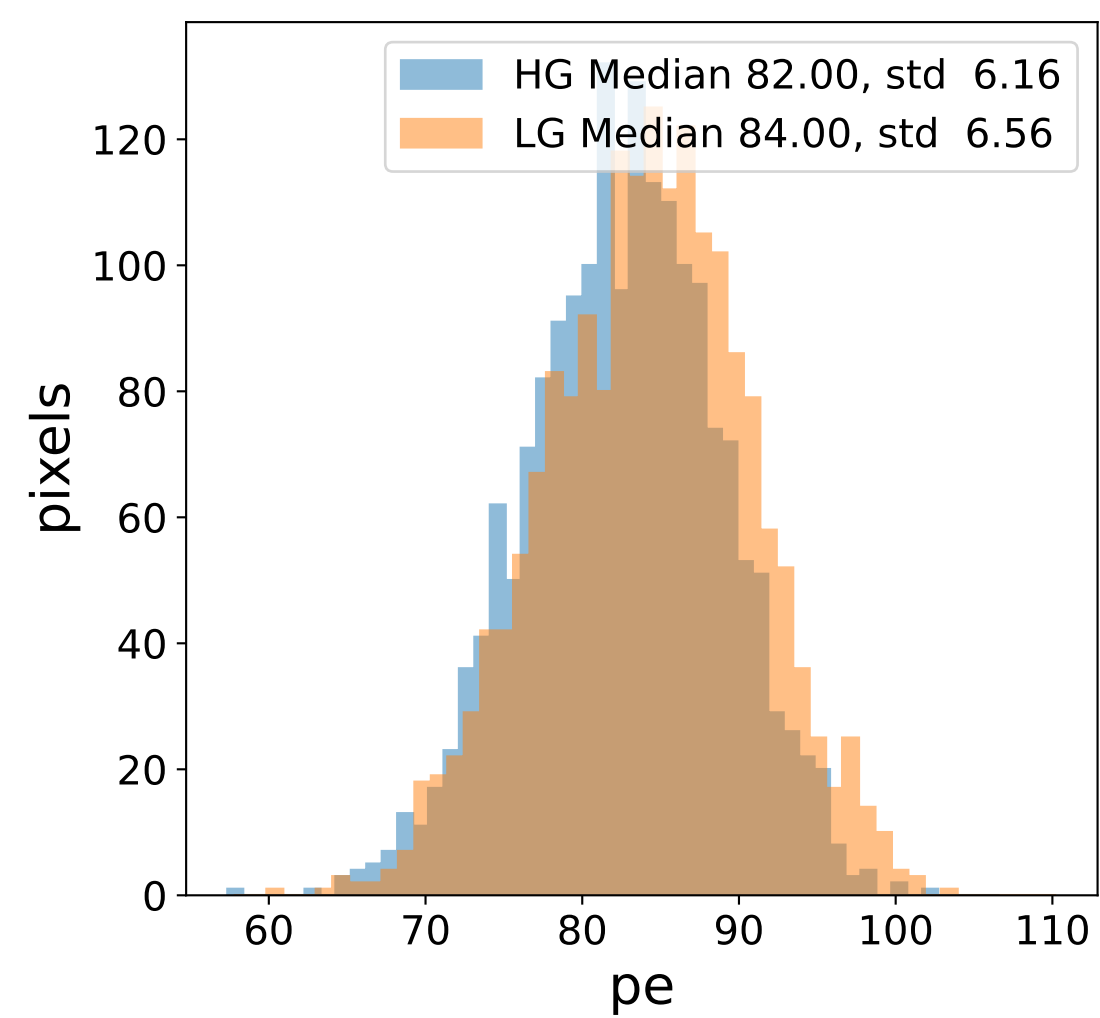

Run 4024, Cat-A calibration

Run 4024

Run 4024 channel: HG

FF sample of 10000 events

pedestal sample of 10000 events

flat-fielded gain [ADC/pe]

Run 4024 channel: LG

FF sample of 10000 events

pedestal sample of 10000 events

flat-fielded gain [ADC/pe]