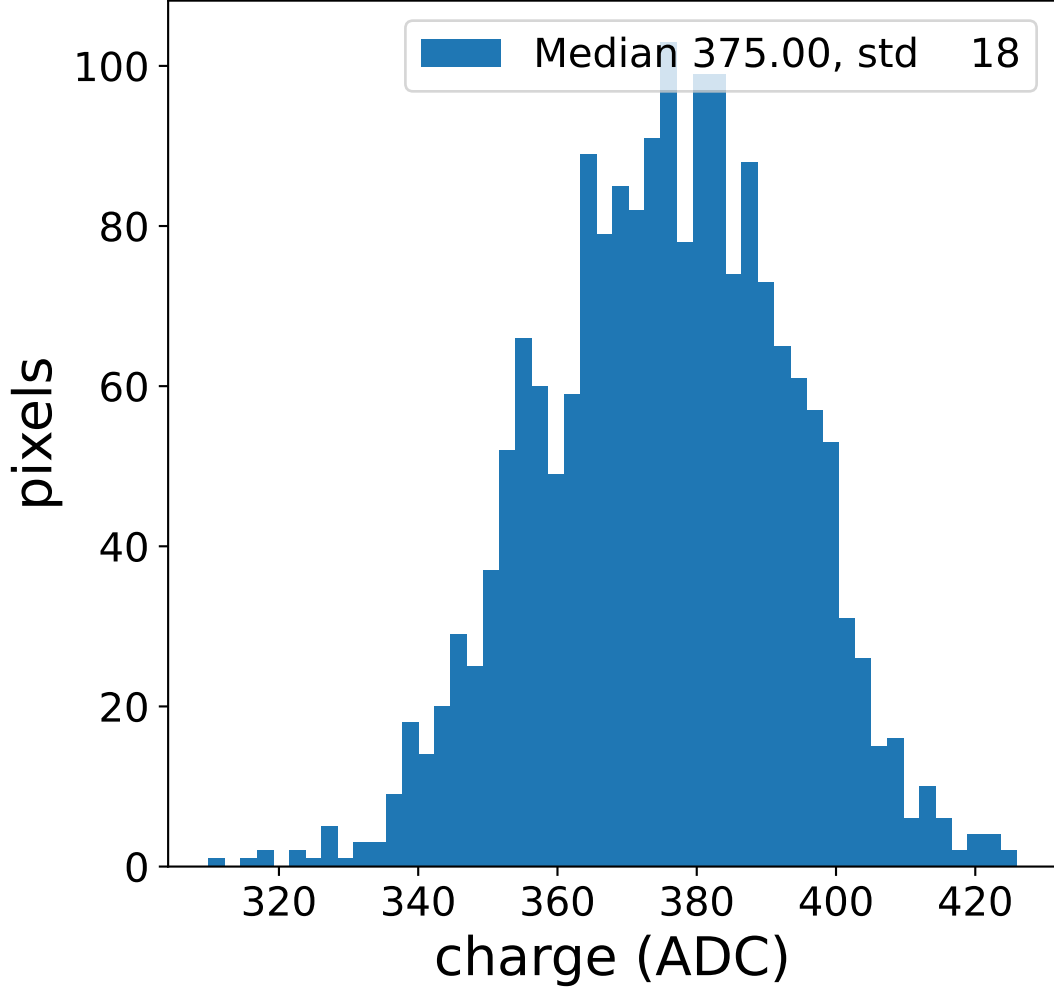

Run 4024, Cat-A calibration

Run 4024

Run 4024 channel: HG

FF sample of 10000 events

pedestal sample of 10000 events

flat-fielded gain [ADC/pe]

Run 4024 channel: LG

FF sample of 10000 events

pedestal sample of 10000 events

flat-fielded gain [ADC/pe]