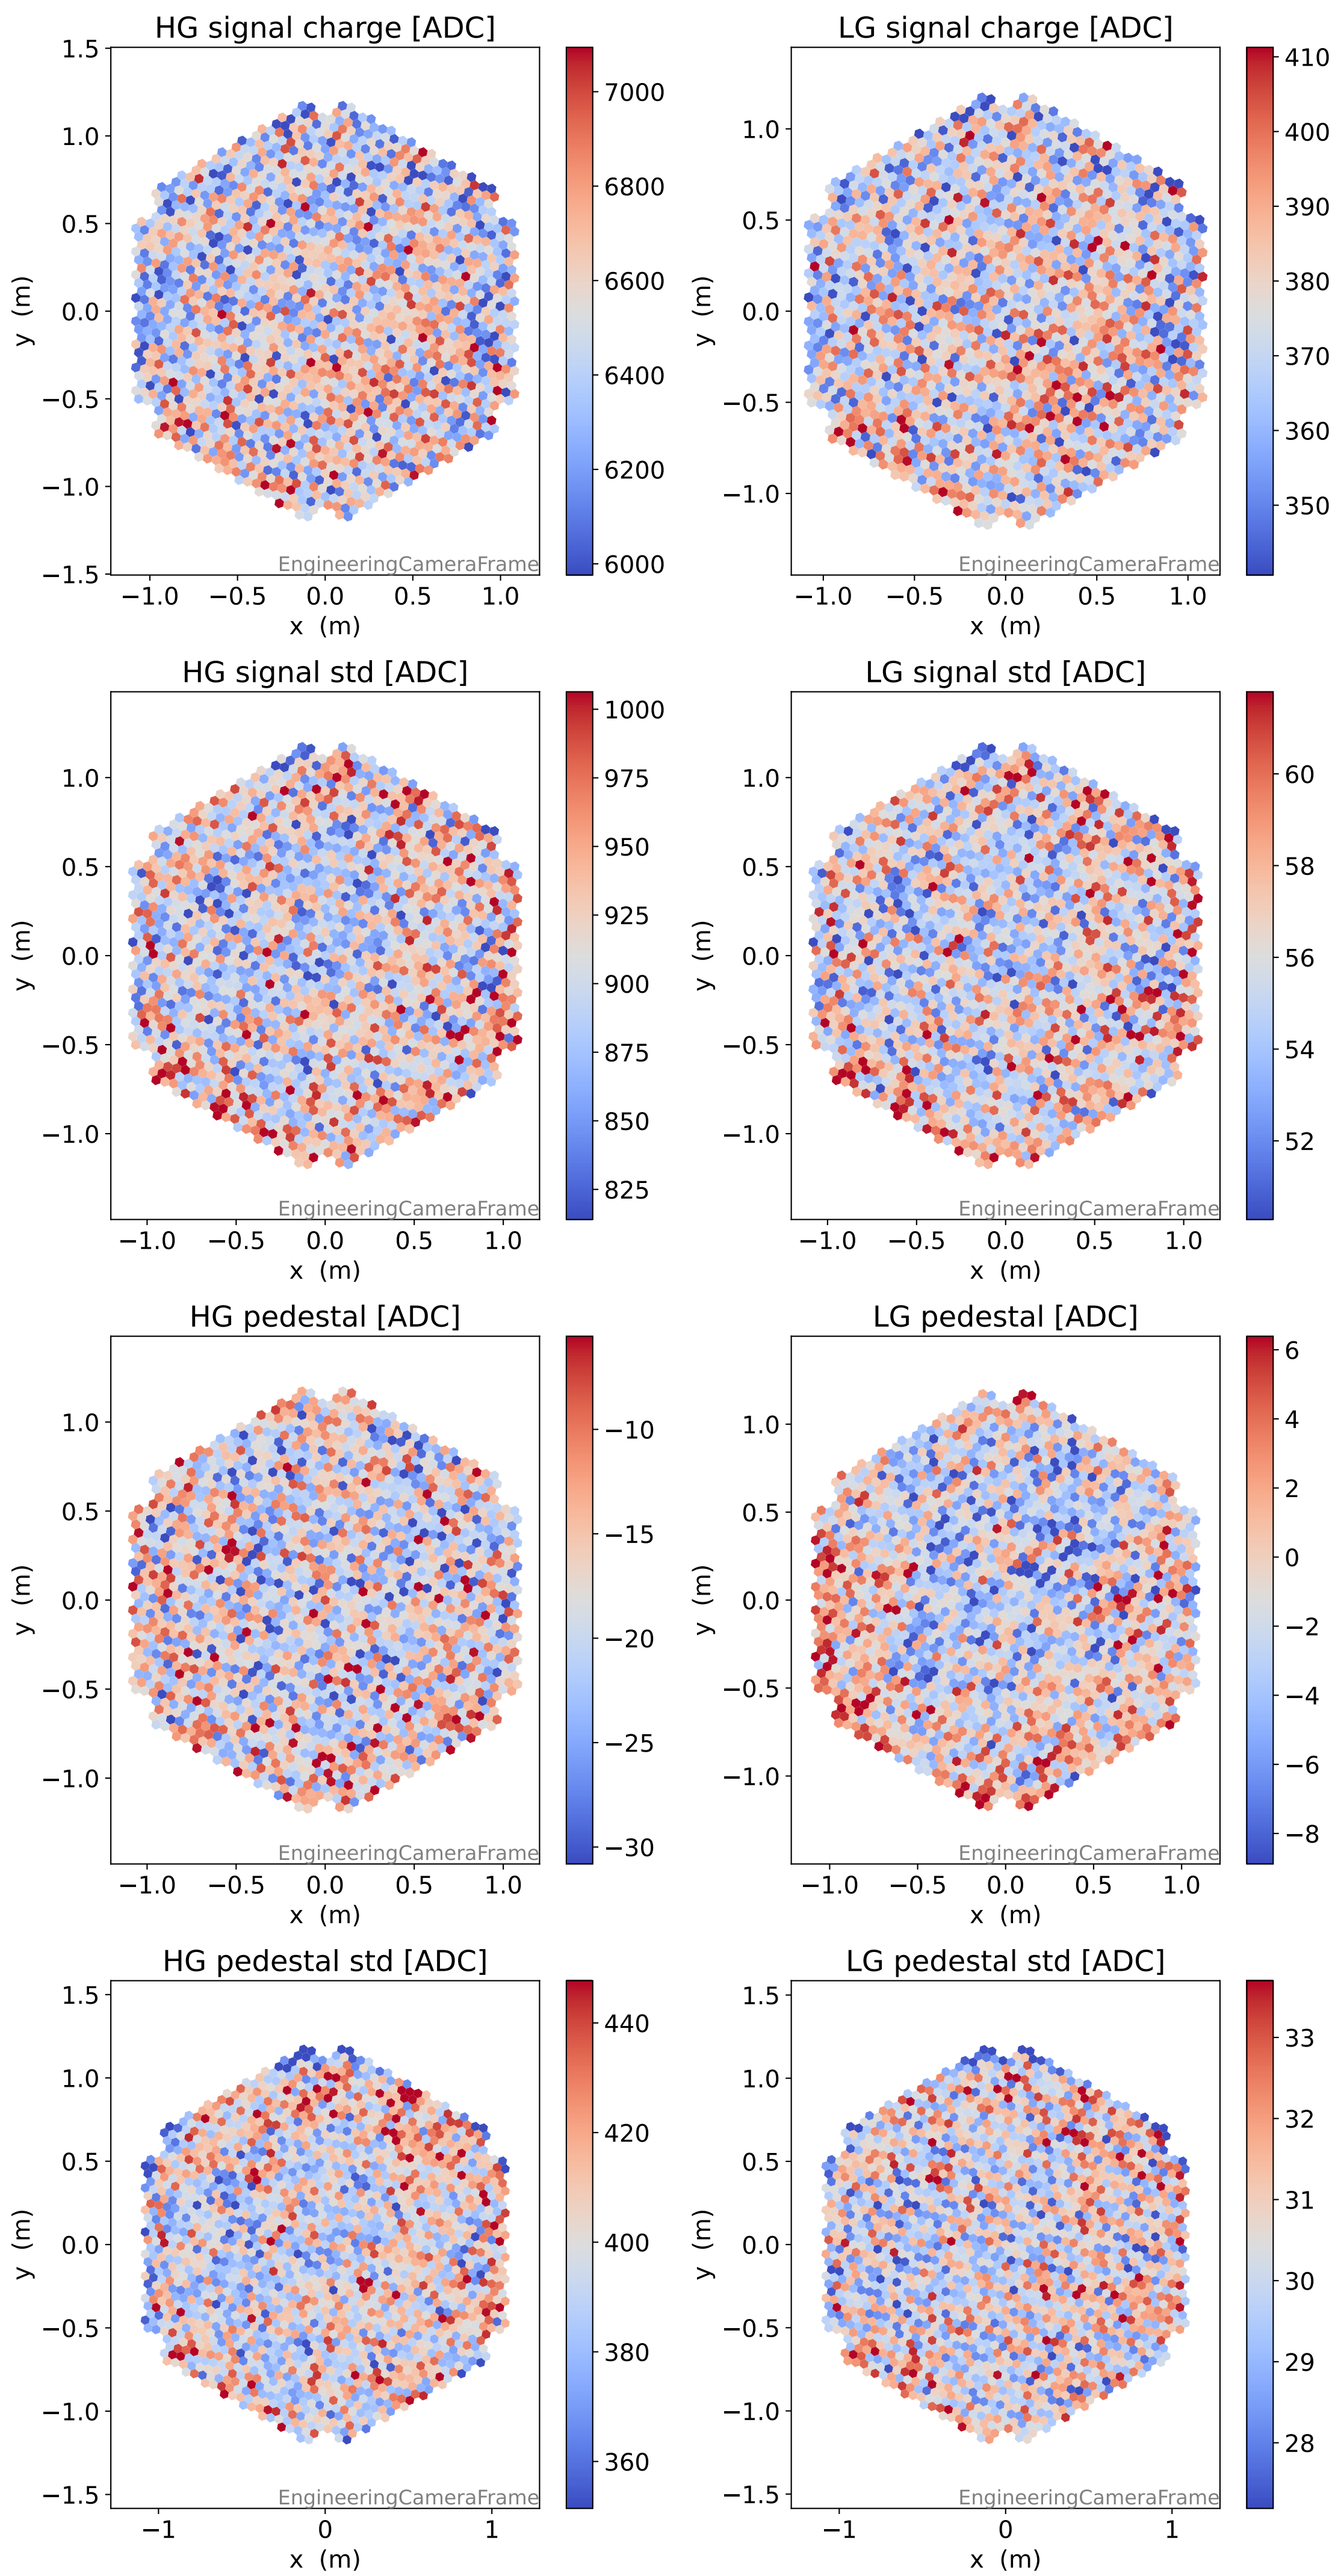

Run 4024, Cat-A calibration

Run 4024

Run 4024 channel: HG

FF sample of 10000 events

pedestal sample of 10000 events

flat-fielded gain [ADC/pe]

Run 4024 channel: LG

FF sample of 10000 events

pedestal sample of 10000 events

flat-fielded gain [ADC/pe]