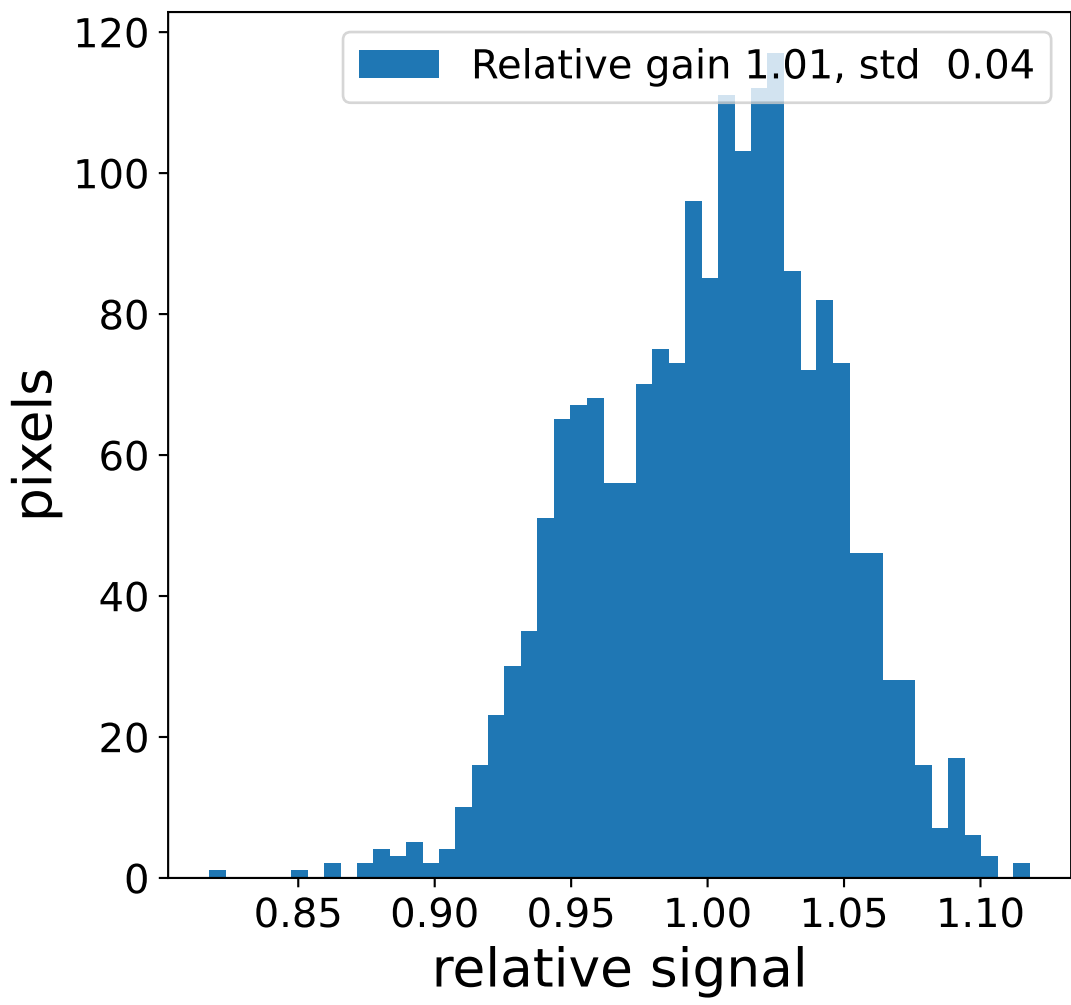

Run 4024, Cat-A calibration

Run 4024

Run 4024 channel: HG

FF sample of 10000 events

pedestal sample of 10000 events

flat-fielded gain [ADC/pe]

Run 4024 channel: LG

FF sample of 10000 events

pedestal sample of 10000 events

flat-fielded gain [ADC/pe]