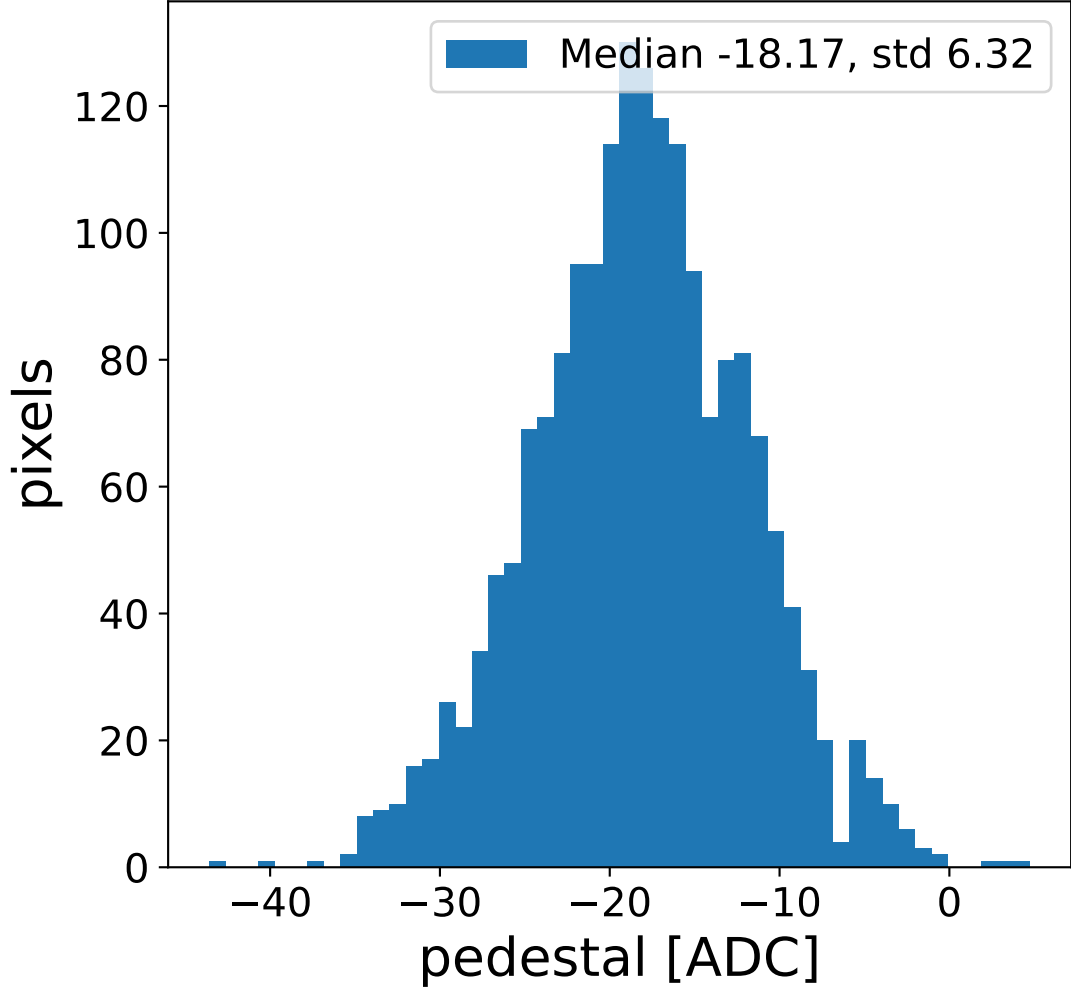

Run 4024, Cat-A calibration

Run 4024

Run 4024 channel: HG

FF sample of 10000 events

pedestal sample of 10000 events

flat-fielded gain [ADC/pe]

Run 4024 channel: LG

FF sample of 10000 events

pedestal sample of 10000 events

flat-fielded gain [ADC/pe]