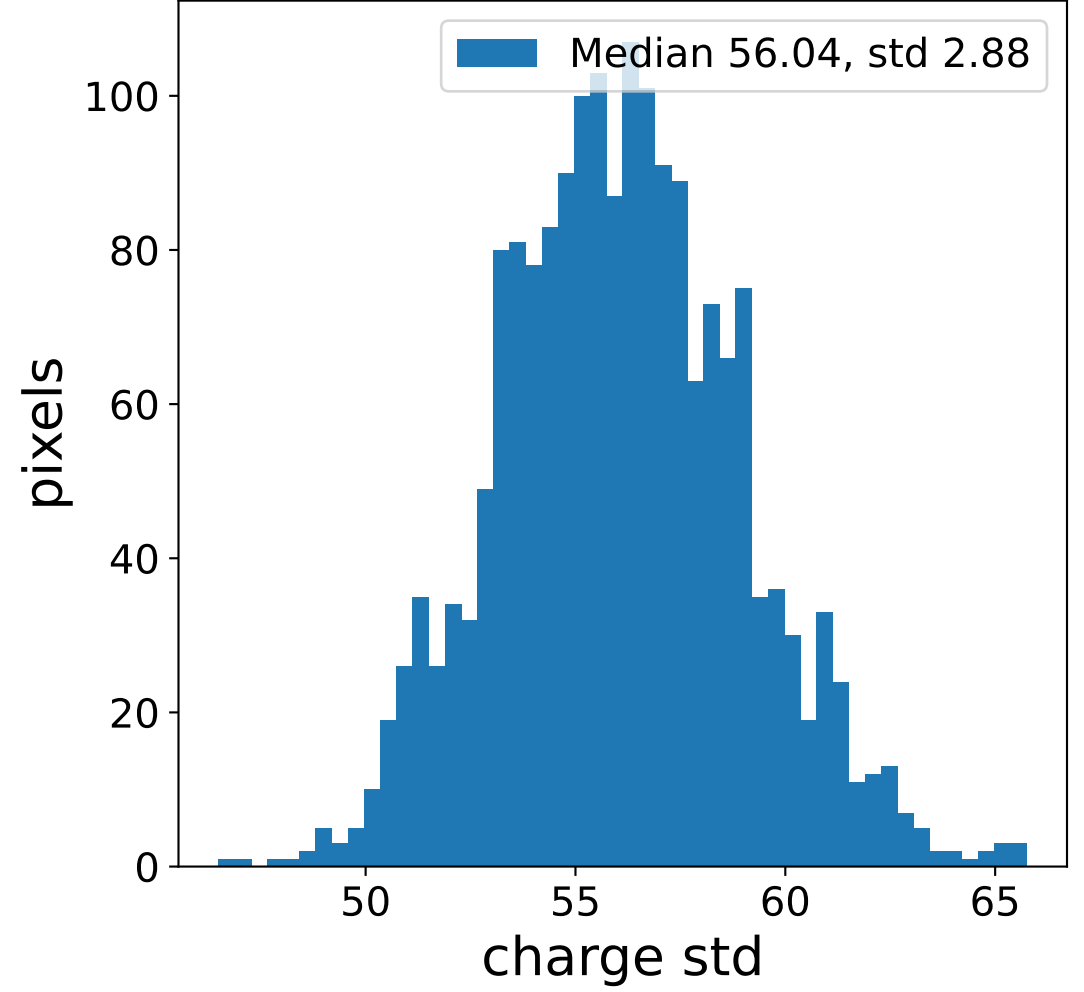

Run 4024, Cat-A calibration

Run 4024

Run 4024 channel: HG

FF sample of 10000 events

pedestal sample of 10000 events

flat-fielded gain [ADC/pe]

Run 4024 channel: LG

FF sample of 10000 events

pedestal sample of 10000 events

flat-fielded gain [ADC/pe]