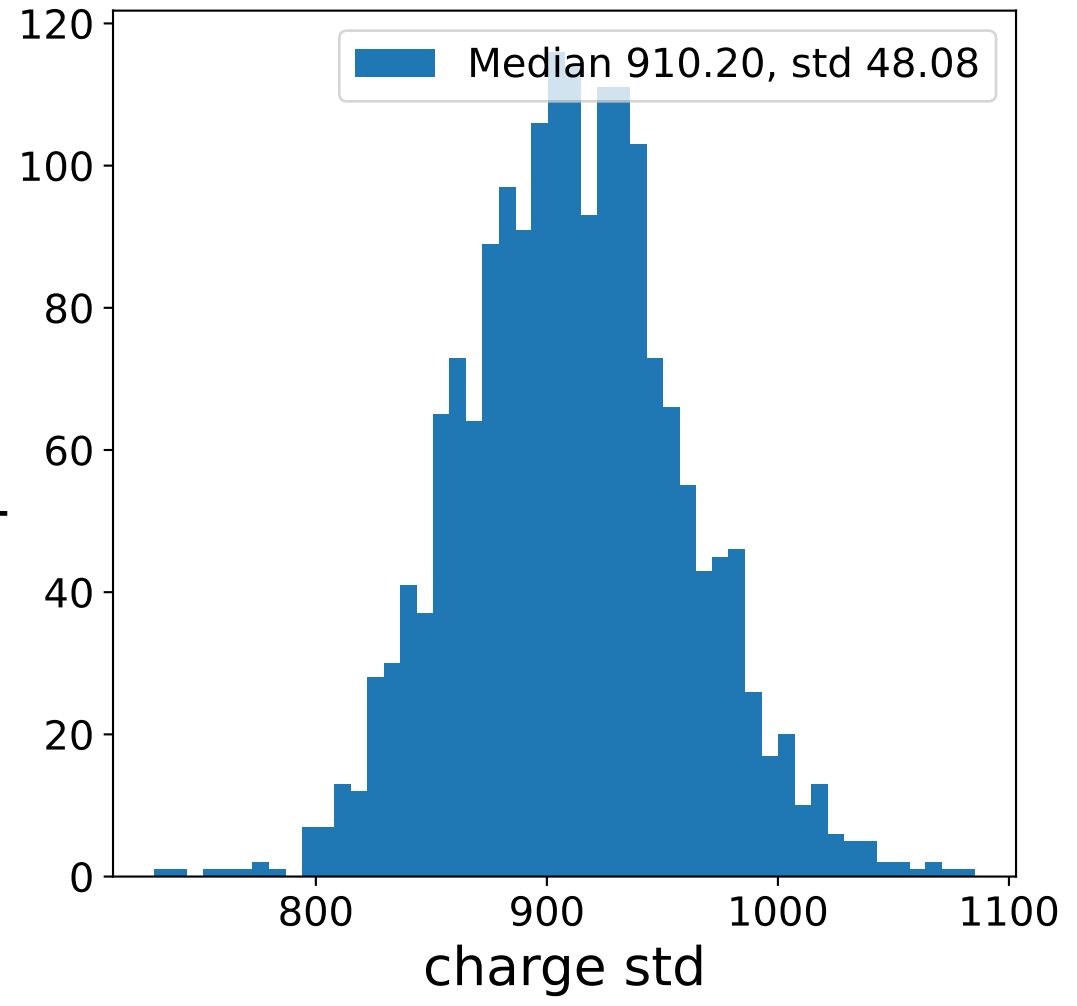

Run 4024, Cat-A calibration

Run 4024

Run 4024 channel: HG

FF sample of 10000 events

pedestal sample of 10000 events

flat-fielded gain [ADC/pe]

Run 4024 channel: LG

FF sample of 10000 events

pedestal sample of 10000 events

flat-fielded gain [ADC/pe]