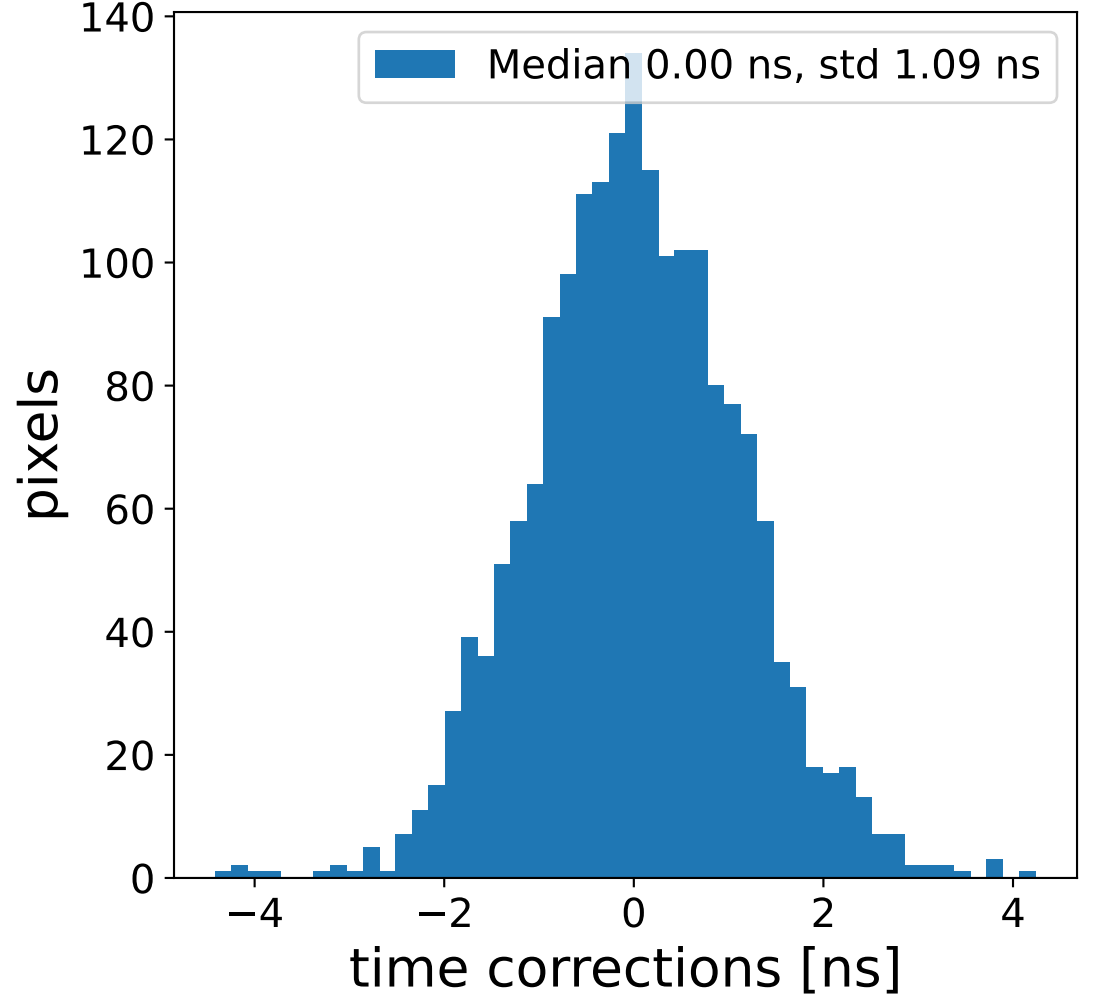

Run 4024, Cat-A calibration

Run 4024

Run 4024 channel: HG

FF sample of 10000 events

pedestal sample of 10000 events

flat-fielded gain [ADC/pe]

Run 4024 channel: LG

FF sample of 10000 events

pedestal sample of 10000 events

flat-fielded gain [ADC/pe]