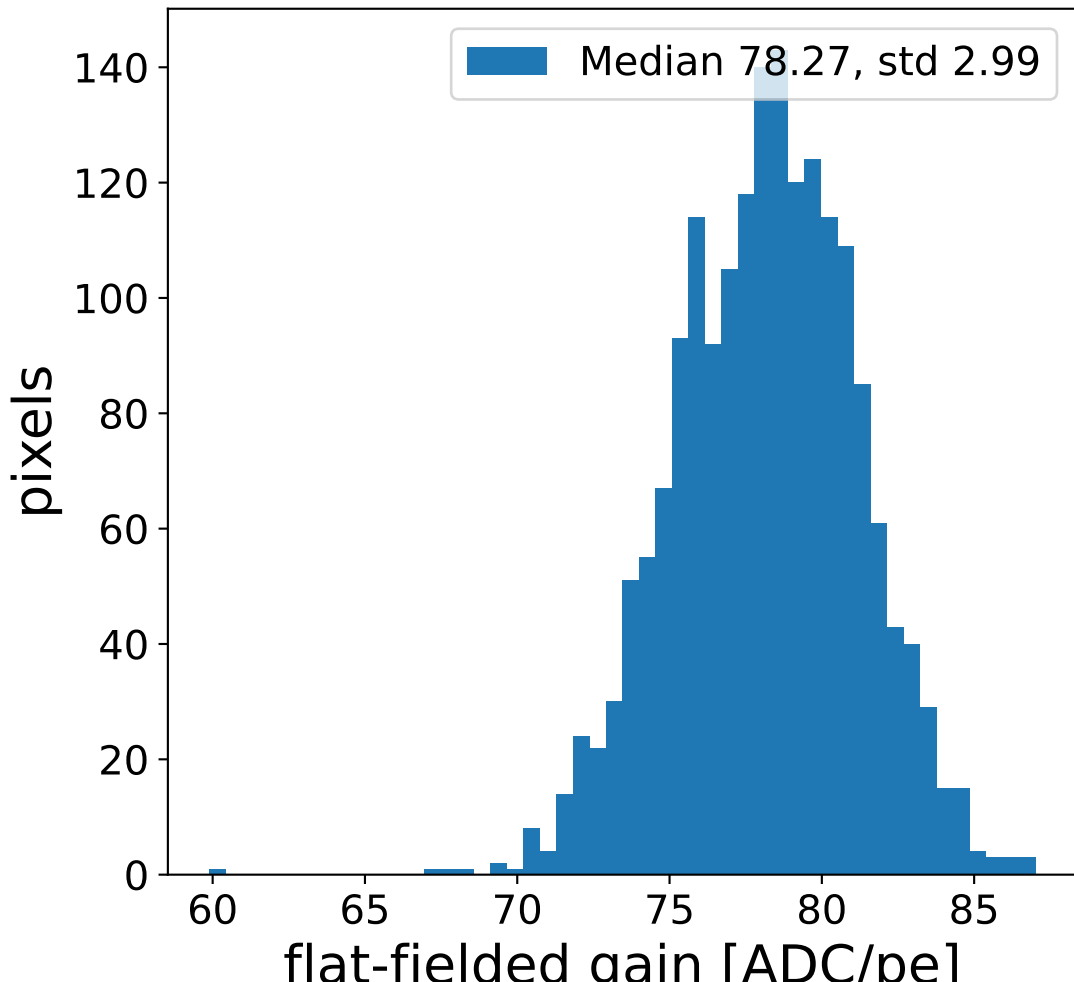

Run 3963, Cat-A calibration

Run 3963

Run 3963 channel: HG

FF sample of 10000 events

pedestal sample of 10000 events

flat-fielded gain [ADC/pe]

Run 3963 channel: LG

FF sample of 10000 events

pedestal sample of 10000 events

flat-fielded gain [ADC/pe]