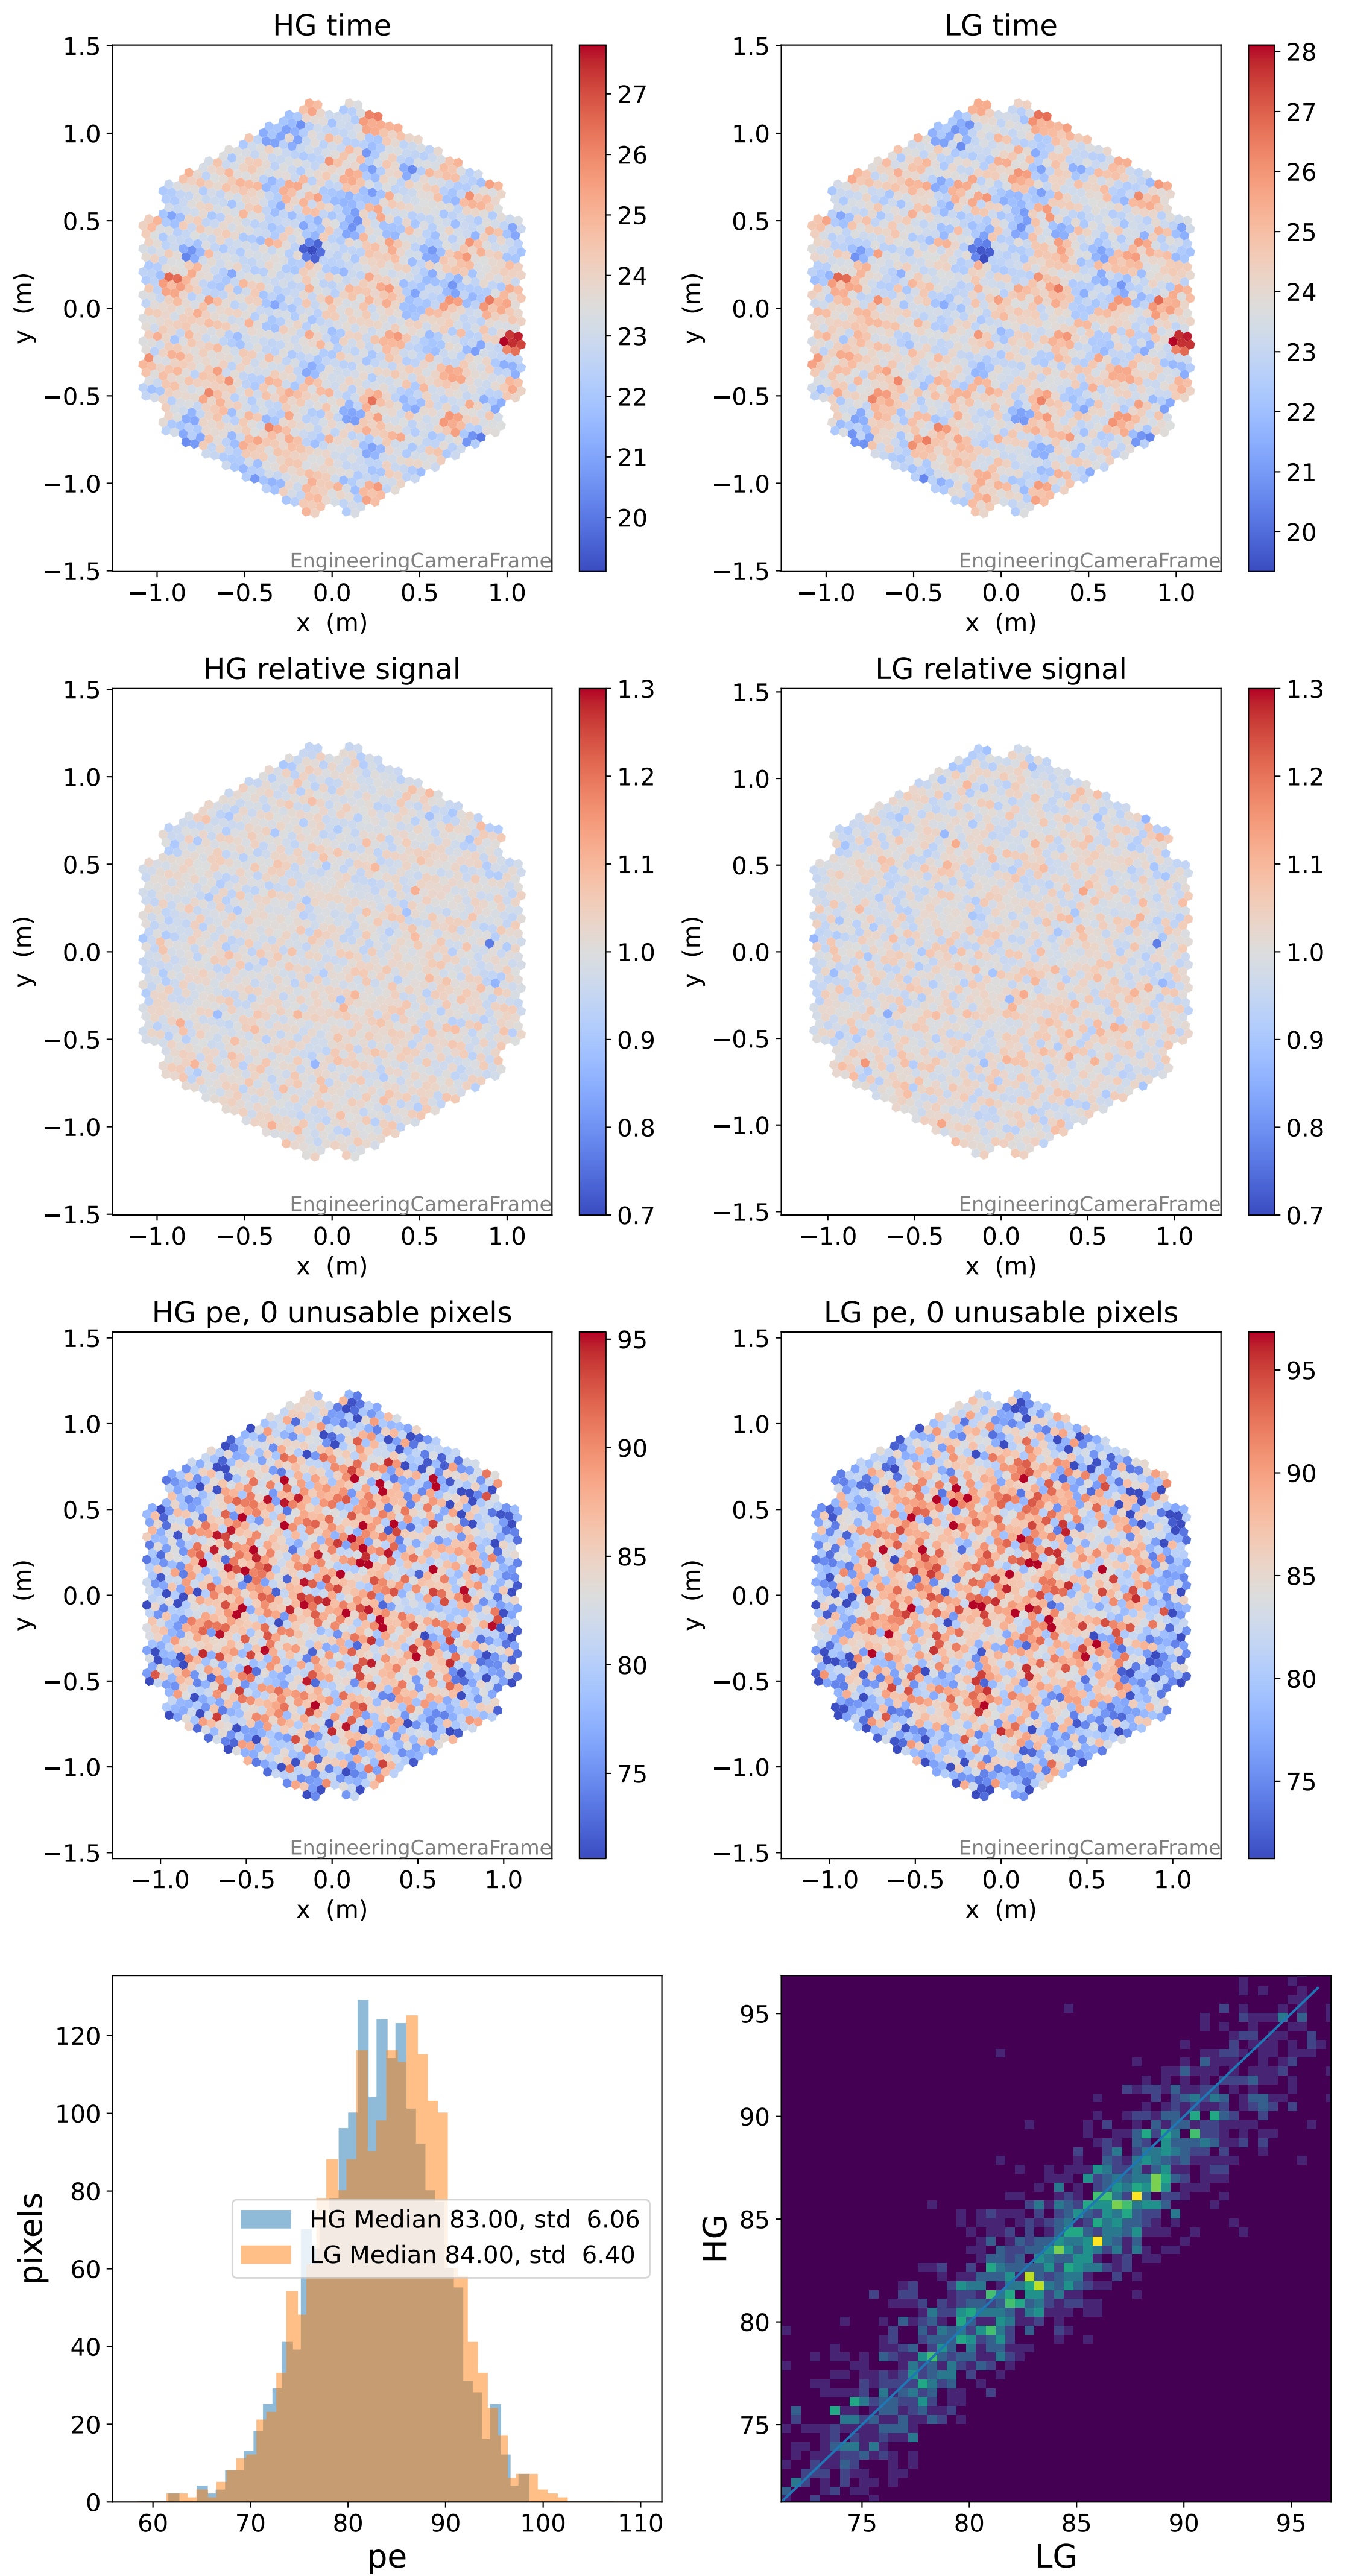

Run 3963, Cat-A calibration

Run 3963

Run 3963 channel: HG

FF sample of 10000 events

pedestal sample of 10000 events

flat-fielded gain [ADC/pe]

Run 3963 channel: LG

FF sample of 10000 events

pedestal sample of 10000 events

flat-fielded gain [ADC/pe]