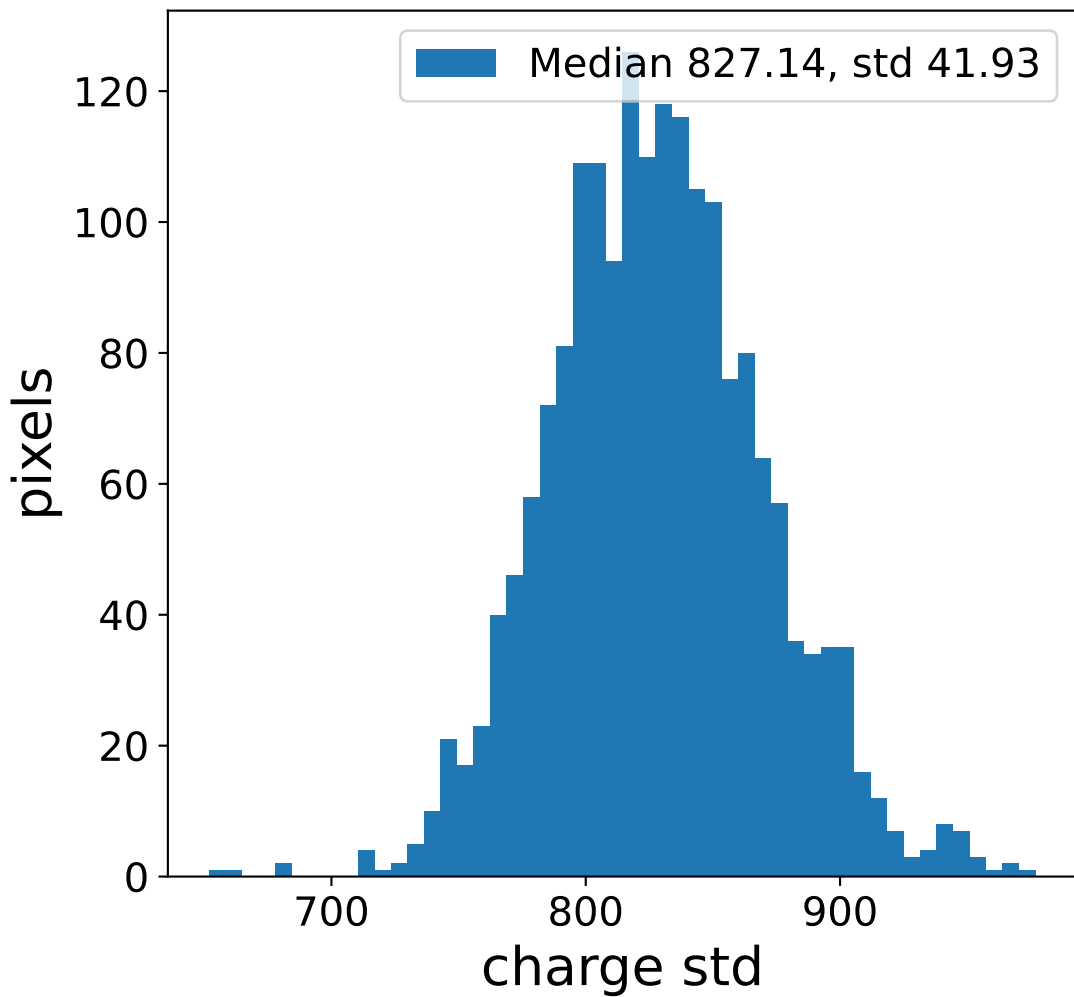

Run 3963, Cat-A calibration

Run 3963

Run 3963 channel: HG

FF sample of 10000 events

pedestal sample of 10000 events

flat-fielded gain [ADC/pe]

Run 3963 channel: LG

FF sample of 10000 events

pedestal sample of 10000 events

flat-fielded gain [ADC/pe]