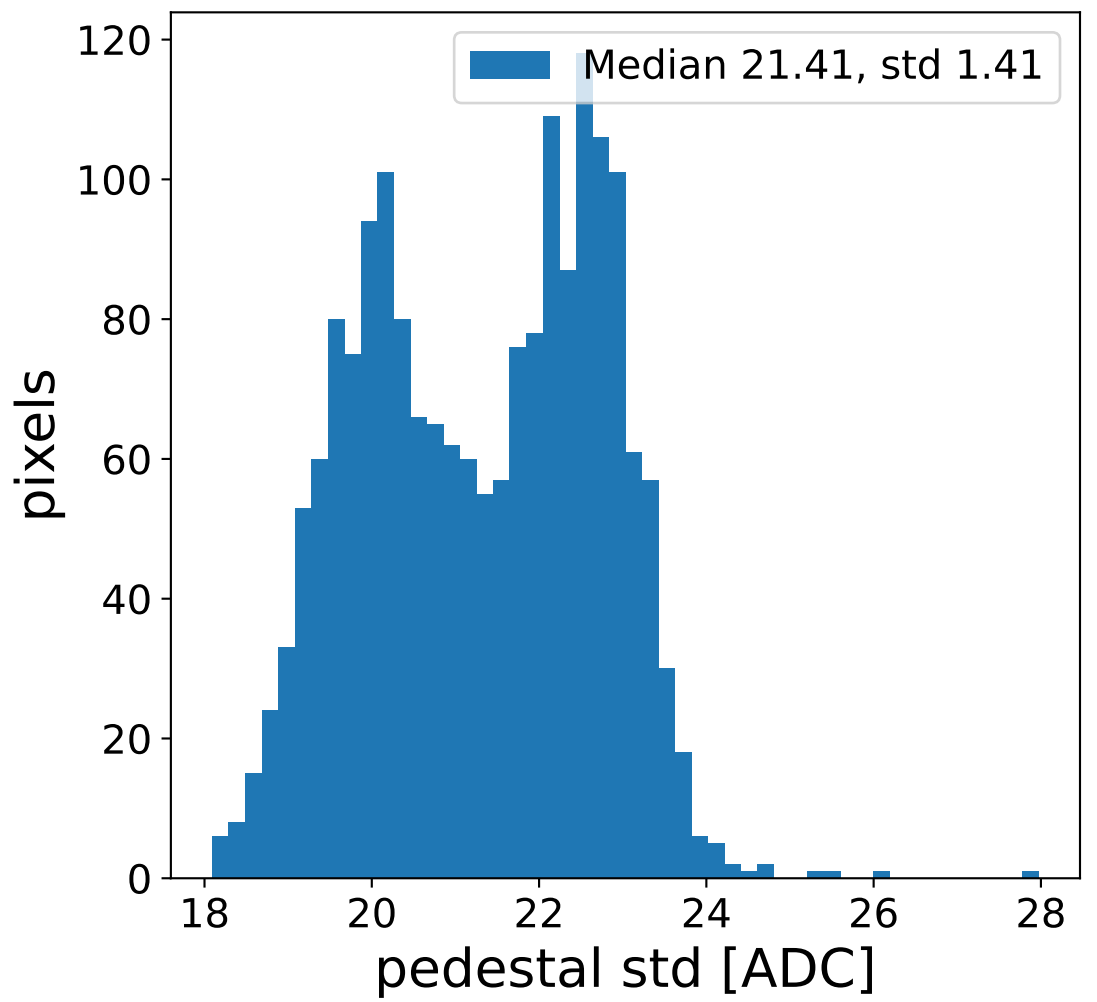

Run 3963, Cat-A calibration

Run 3963

Run 3963 channel: HG

FF sample of 10000 events

pedestal sample of 10000 events

flat-fielded gain [ADC/pe]

Run 3963 channel: LG

FF sample of 10000 events

pedestal sample of 10000 events

flat-fielded gain [ADC/pe]