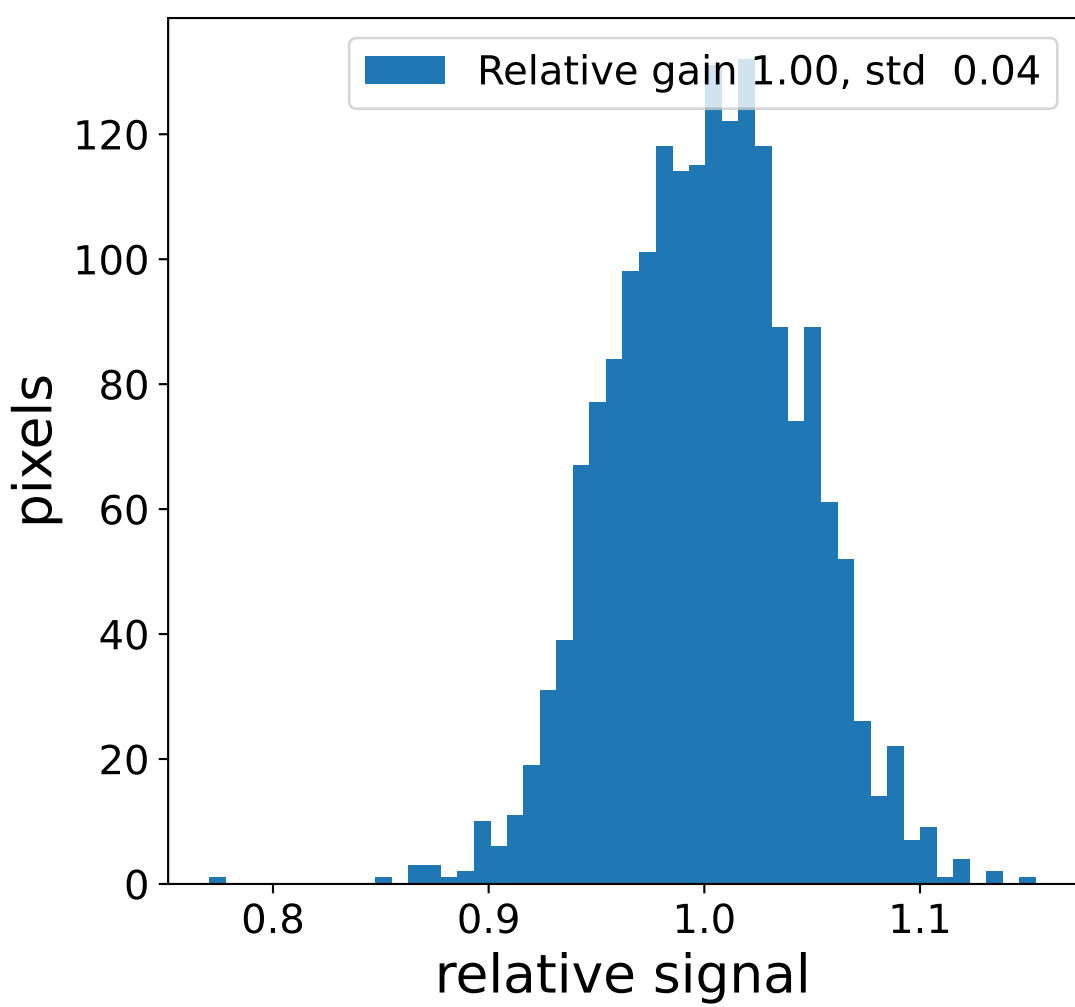

Run 3963, Cat-A calibration

Run 3963

Run 3963 channel: HG

FF sample of 10000 events

pedestal sample of 10000 events

flat-fielded gain [ADC/pe]

Run 3963 channel: LG

FF sample of 10000 events

pedestal sample of 10000 events

flat-fielded gain [ADC/pe]