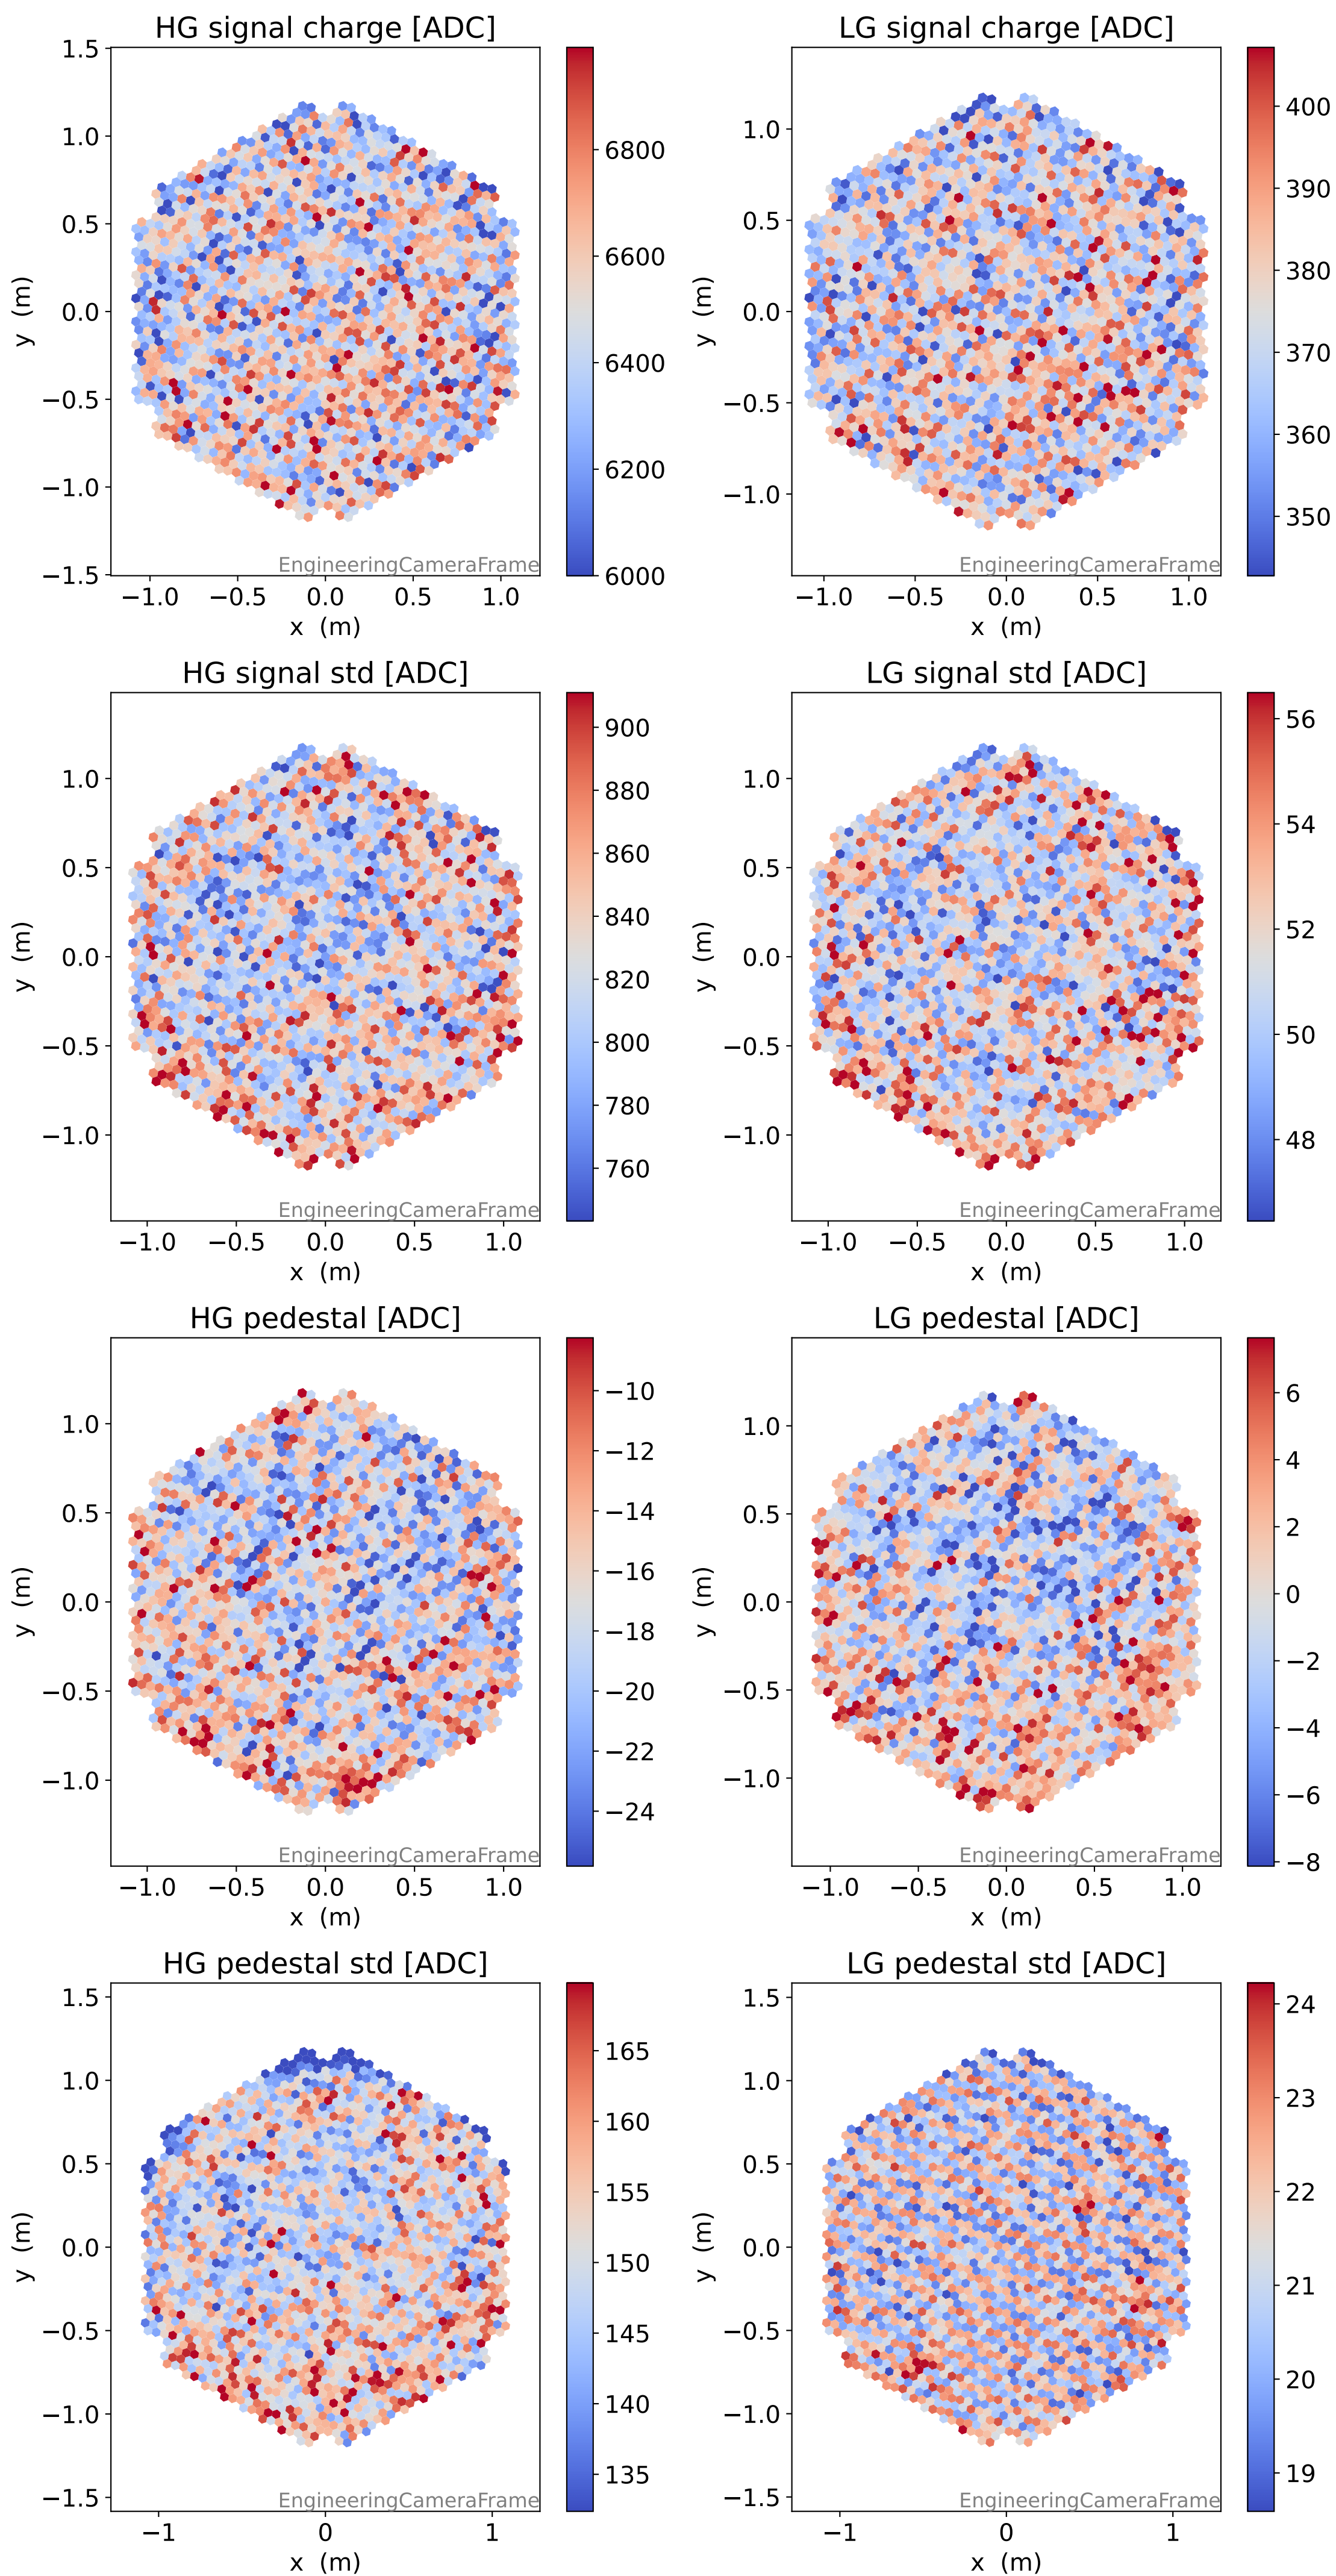

Run 3963, Cat-A calibration

Run 3963

Run 3963 channel: HG

FF sample of 10000 events

pedestal sample of 10000 events

flat-fielded gain [ADC/pe]

Run 3963 channel: LG

FF sample of 10000 events

pedestal sample of 10000 events

flat-fielded gain [ADC/pe]