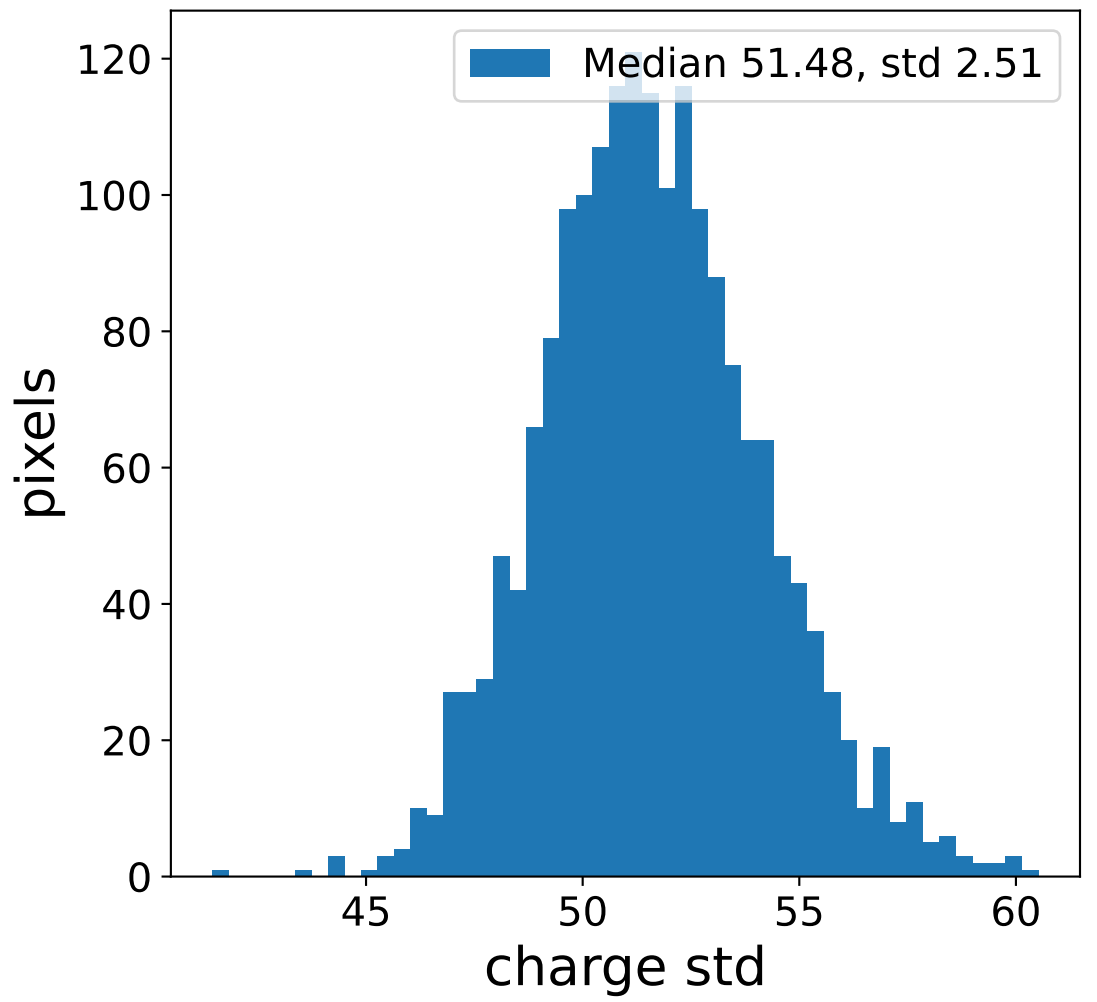

Run 3963, Cat-A calibration

Run 3963

Run 3963 channel: HG

FF sample of 10000 events

pedestal sample of 10000 events

flat-fielded gain [ADC/pe]

Run 3963 channel: LG

FF sample of 10000 events

pedestal sample of 10000 events

flat-fielded gain [ADC/pe]