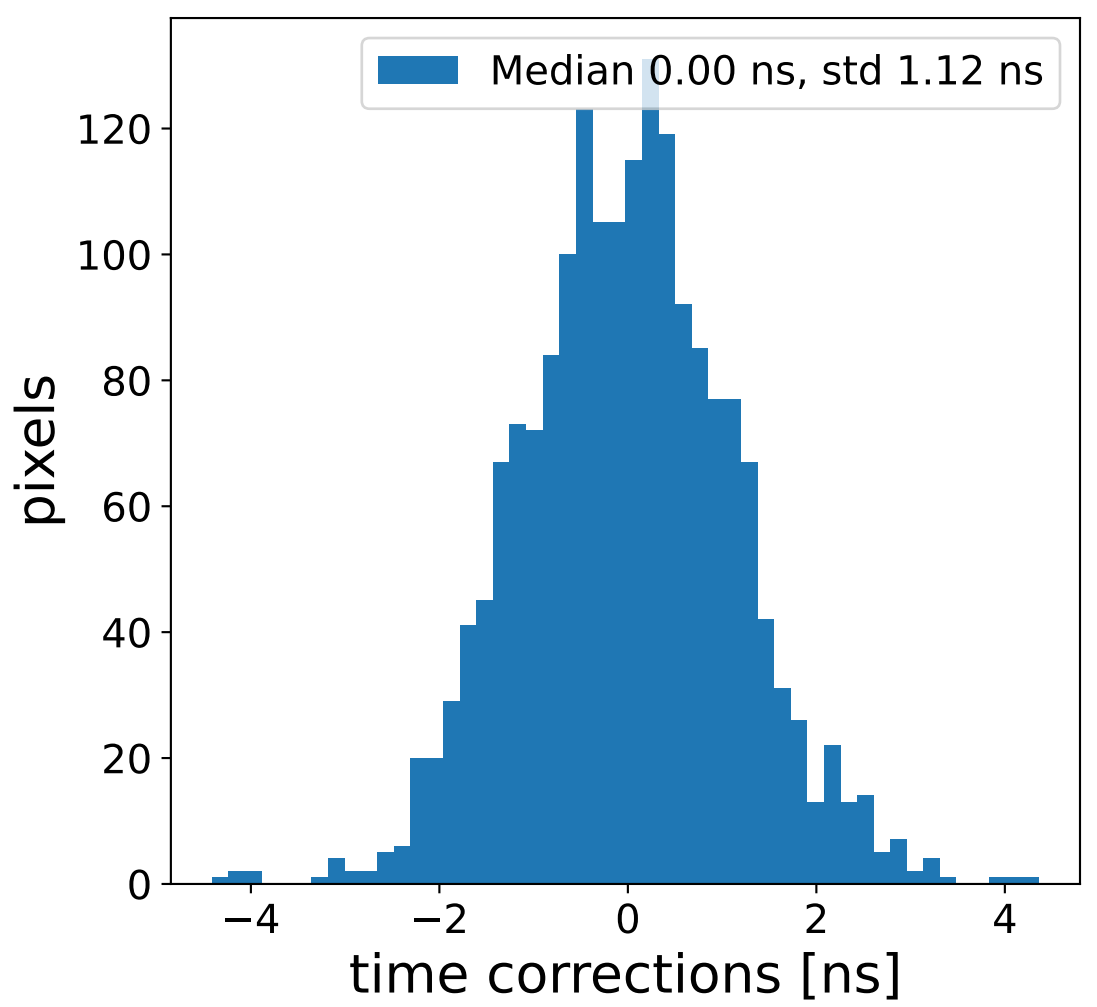

Run 3963, Cat-A calibration

Run 3963

Run 3963 channel: HG

FF sample of 10000 events

pedestal sample of 10000 events

flat-fielded gain [ADC/pe]

Run 3963 channel: LG

FF sample of 10000 events

pedestal sample of 10000 events

flat-fielded gain [ADC/pe]