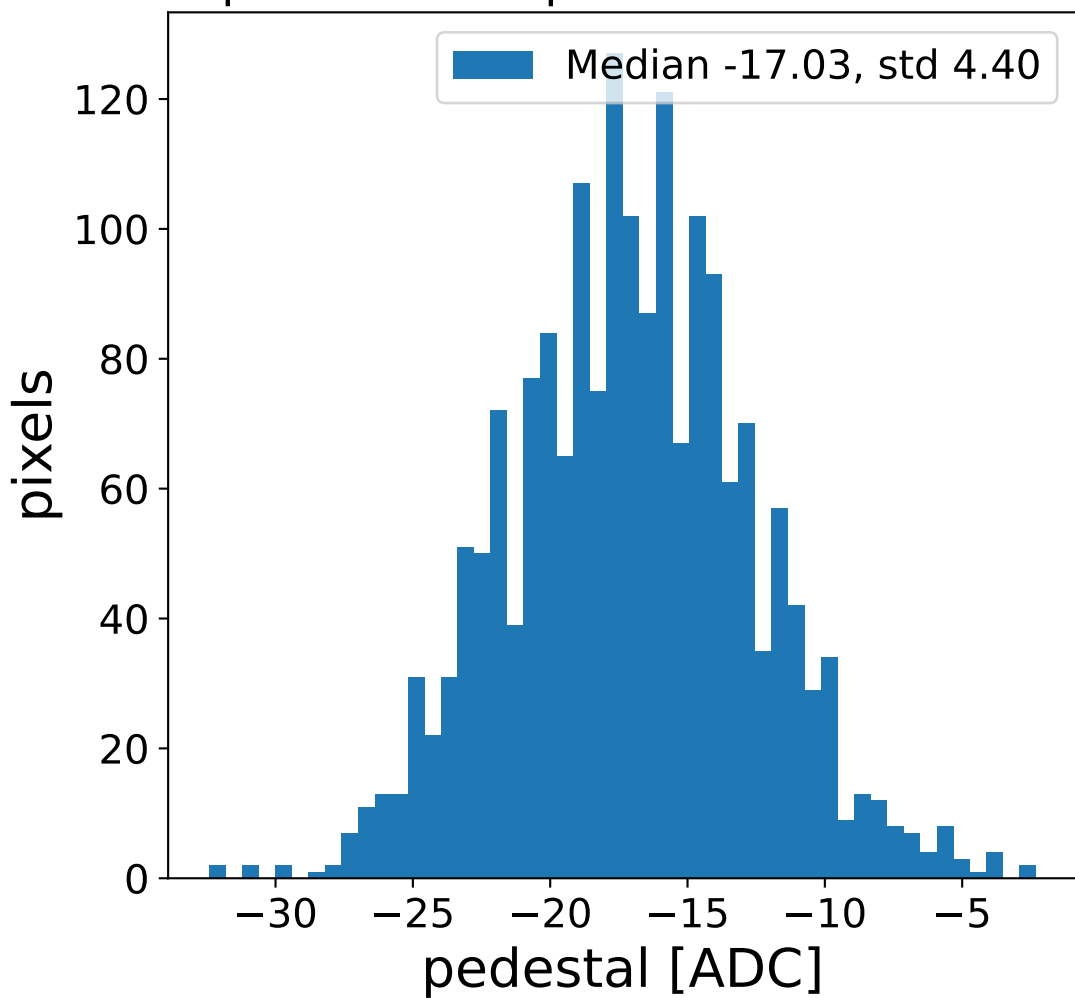

Run 3963, Cat-A calibration

Run 3963

Run 3963 channel: HG

FF sample of 10000 events

pedestal sample of 10000 events

flat-fielded gain [ADC/pe]

Run 3963 channel: LG

FF sample of 10000 events

pedestal sample of 10000 events

flat-fielded gain [ADC/pe]