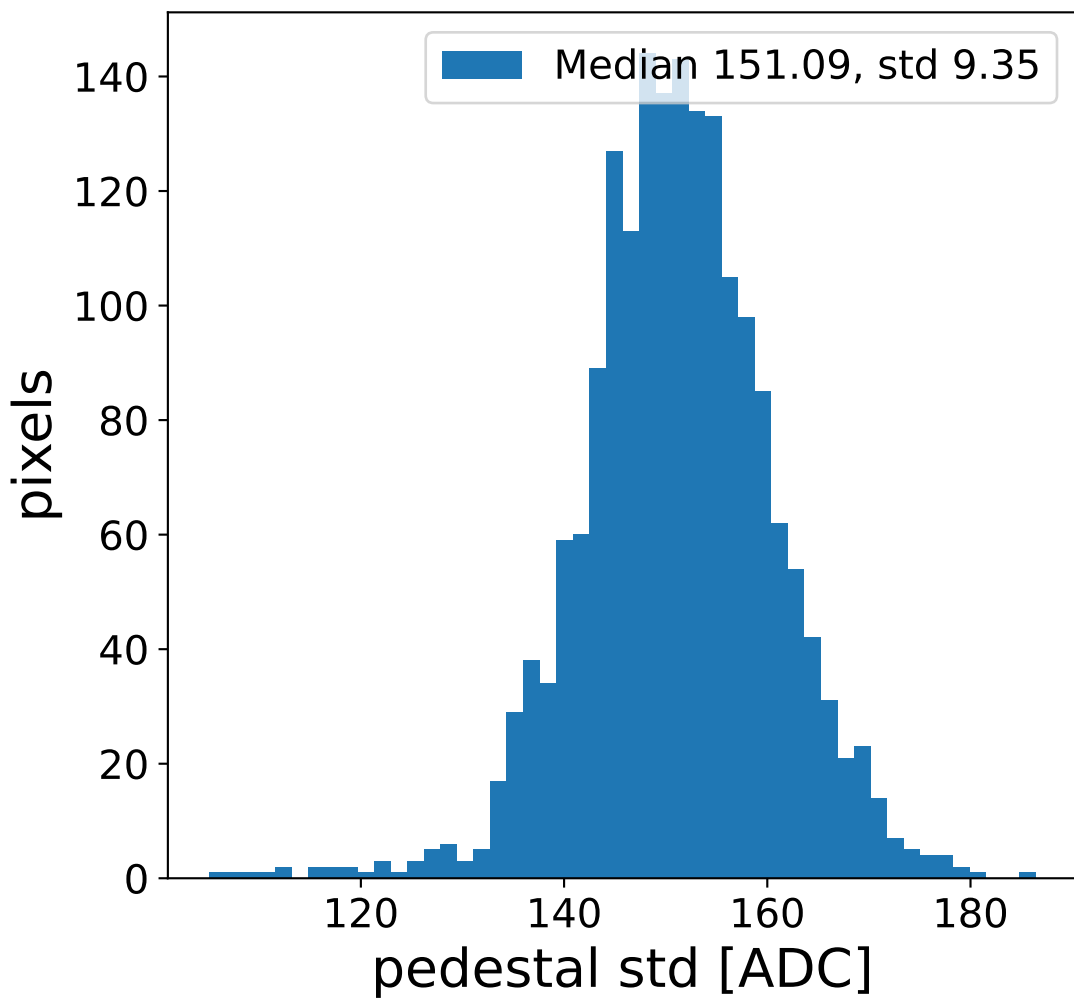

Run 3963, Cat-A calibration

Run 3963

Run 3963 channel: HG

FF sample of 10000 events

pedestal sample of 10000 events

flat-fielded gain [ADC/pe]

Run 3963 channel: LG

FF sample of 10000 events

pedestal sample of 10000 events

flat-fielded gain [ADC/pe]