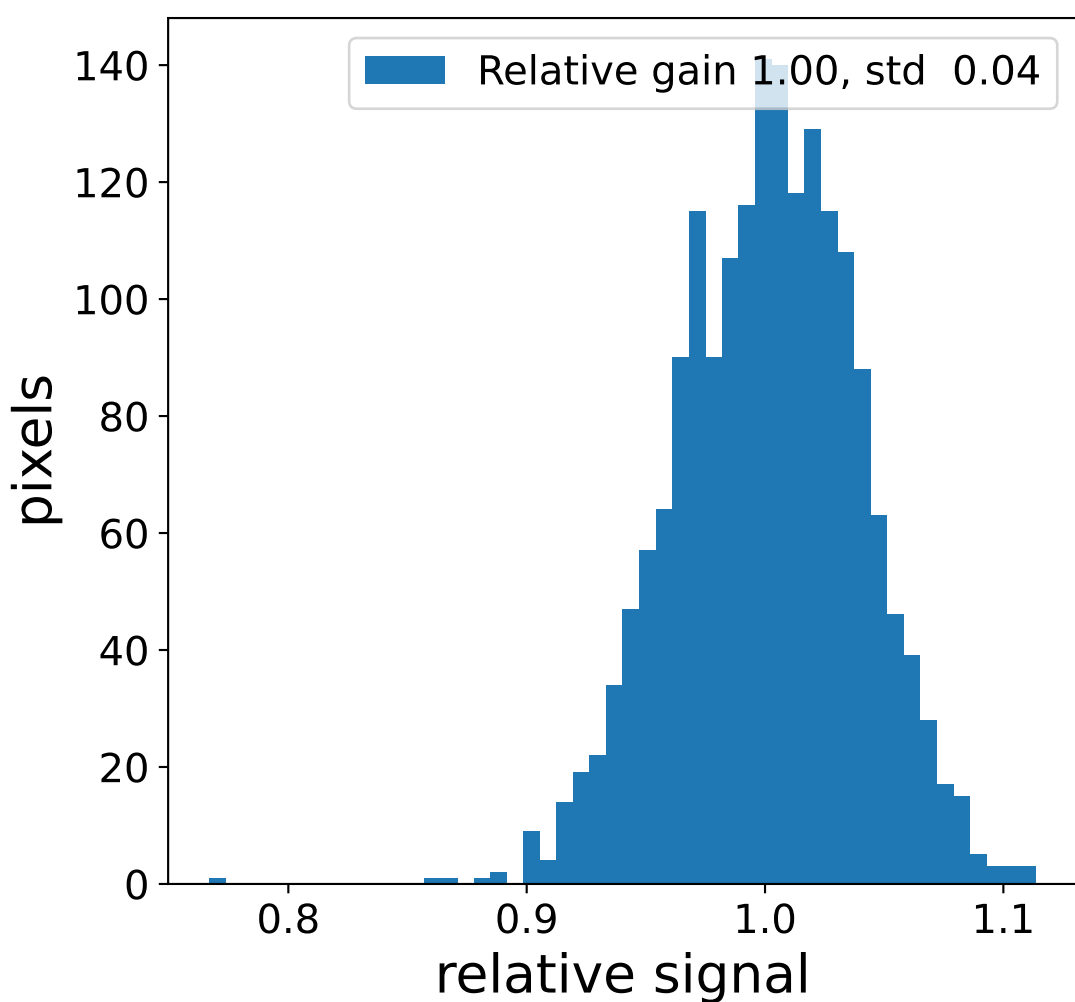

Run 3963, Cat-A calibration

Run 3963

Run 3963 channel: HG

FF sample of 10000 events

pedestal sample of 10000 events

flat-fielded gain [ADC/pe]

Run 3963 channel: LG

FF sample of 10000 events

pedestal sample of 10000 events

flat-fielded gain [ADC/pe]