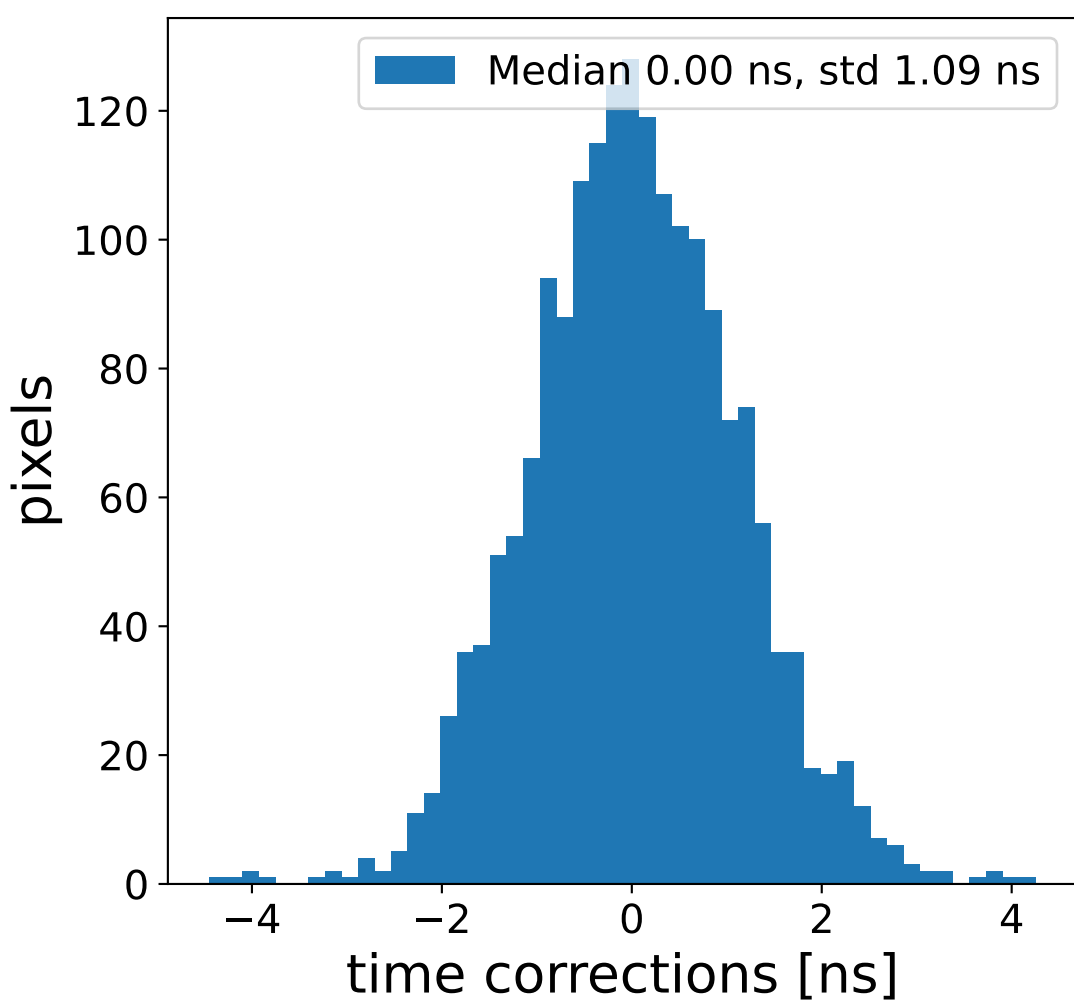

Run 3963, Cat-A calibration

Run 3963

Run 3963 channel: HG

FF sample of 10000 events

pedestal sample of 10000 events

flat-fielded gain [ADC/pe]

Run 3963 channel: LG

FF sample of 10000 events

pedestal sample of 10000 events

flat-fielded gain [ADC/pe]