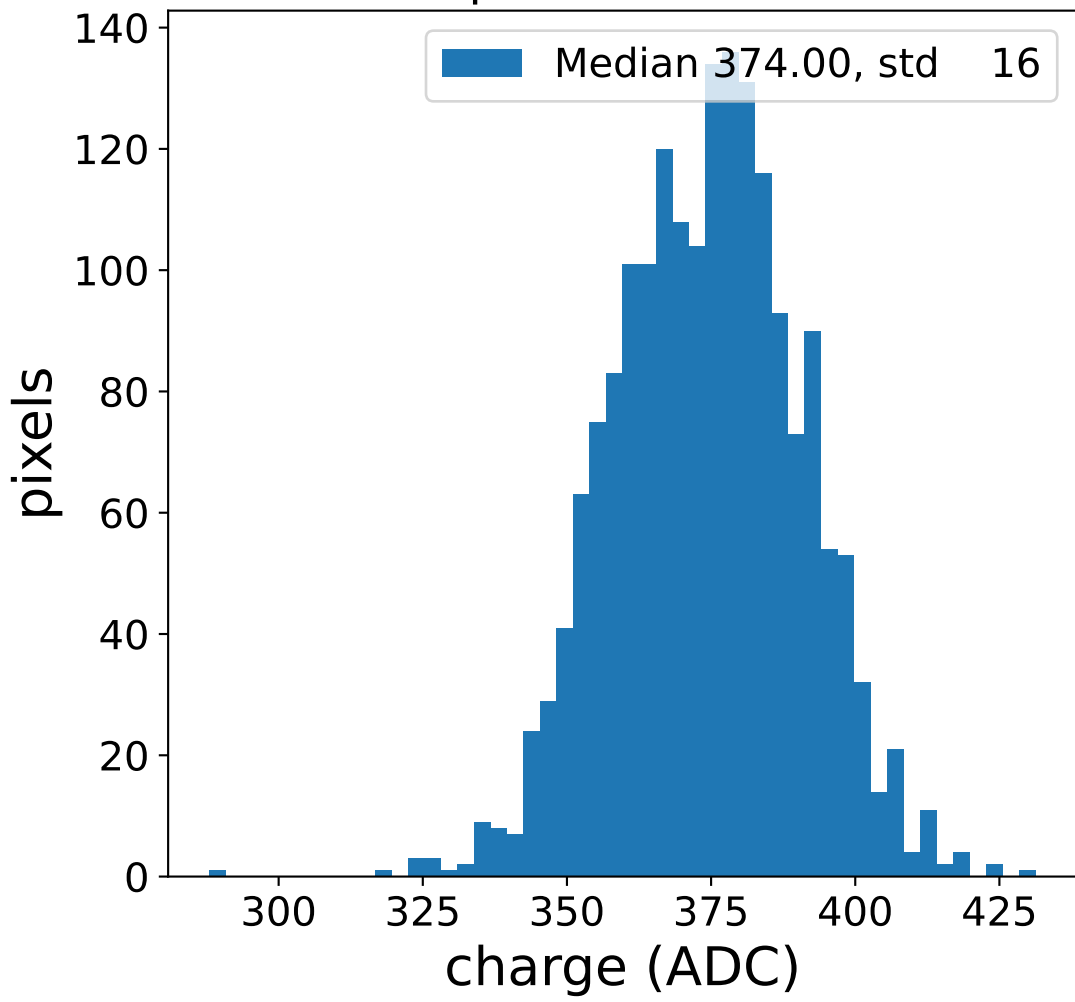

Run 3963, Cat-A calibration

Run 3963

Run 3963 channel: HG

FF sample of 10000 events

pedestal sample of 10000 events

flat-fielded gain [ADC/pe]

Run 3963 channel: LG

FF sample of 10000 events

pedestal sample of 10000 events

flat-fielded gain [ADC/pe]