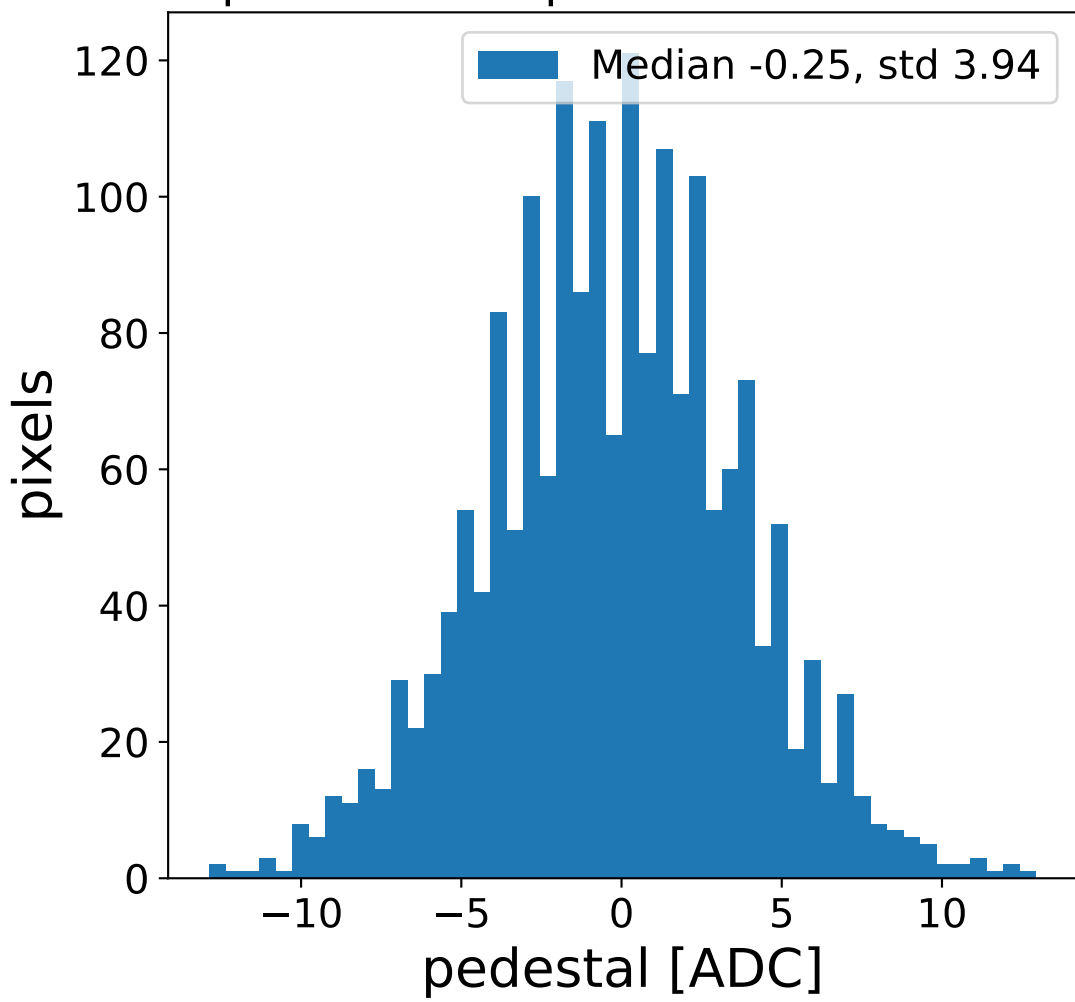

Run 3963, Cat-A calibration

Run 3963

Run 3963 channel: HG

FF sample of 10000 events

pedestal sample of 10000 events

flat-fielded gain [ADC/pe]

Run 3963 channel: LG

FF sample of 10000 events

pedestal sample of 10000 events

flat-fielded gain [ADC/pe]