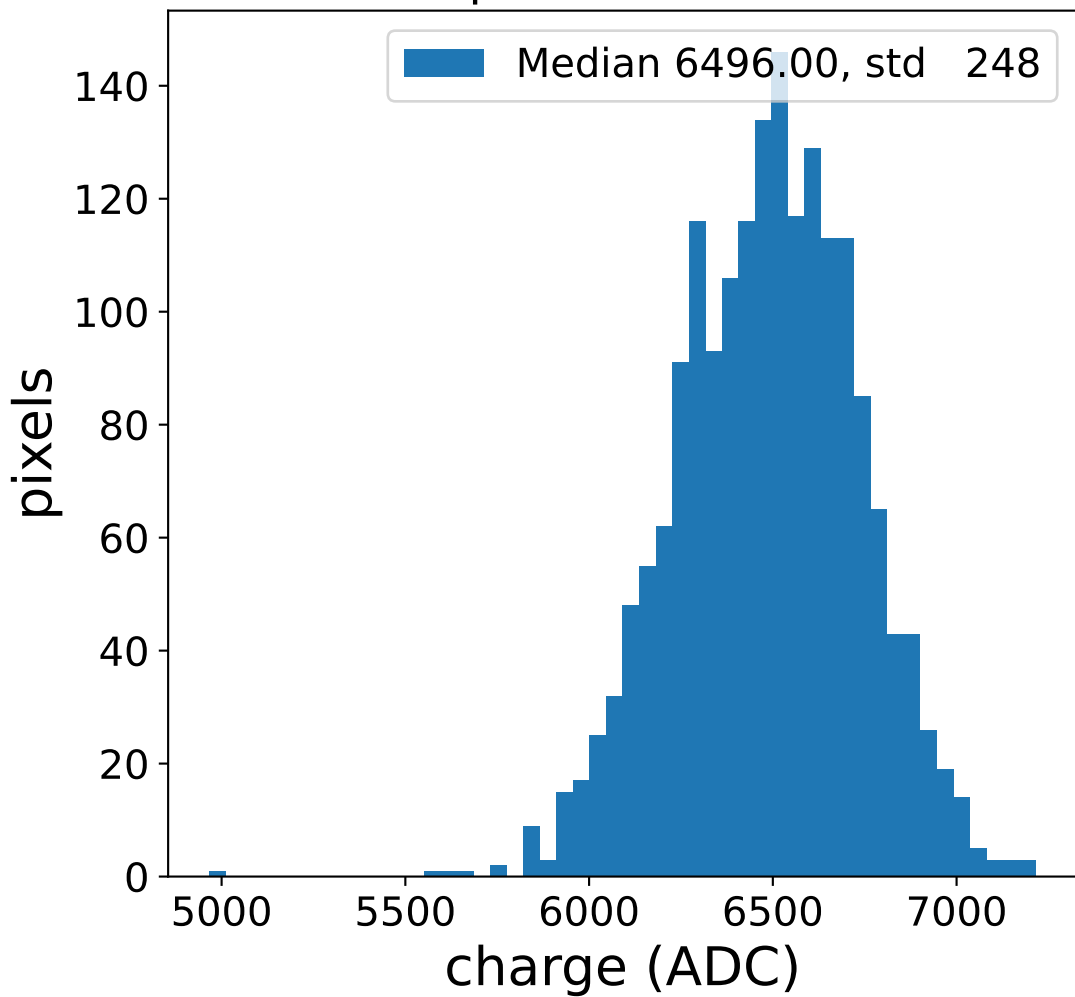

Run 3963, Cat-A calibration

Run 3963

Run 3963 channel: HG

FF sample of 10000 events

pedestal sample of 10000 events

flat-fielded gain [ADC/pe]

Run 3963 channel: LG

FF sample of 10000 events

pedestal sample of 10000 events

flat-fielded gain [ADC/pe]