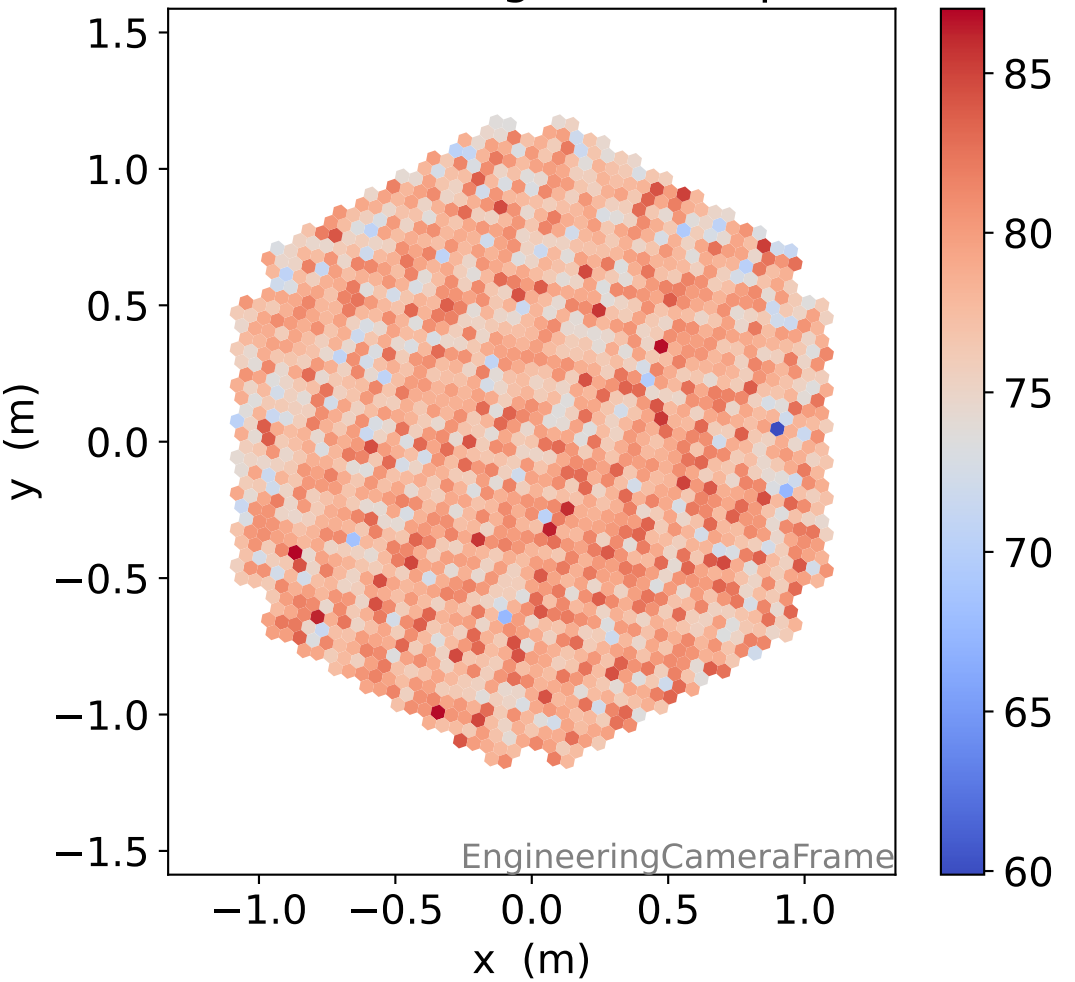

Run 3963, Cat-A calibration

Run 3963

Run 3963 channel: HG

FF sample of 10000 events

pedestal sample of 10000 events

flat-fielded gain [ADC/pe]

Run 3963 channel: LG

FF sample of 10000 events

pedestal sample of 10000 events

flat-fielded gain [ADC/pe]