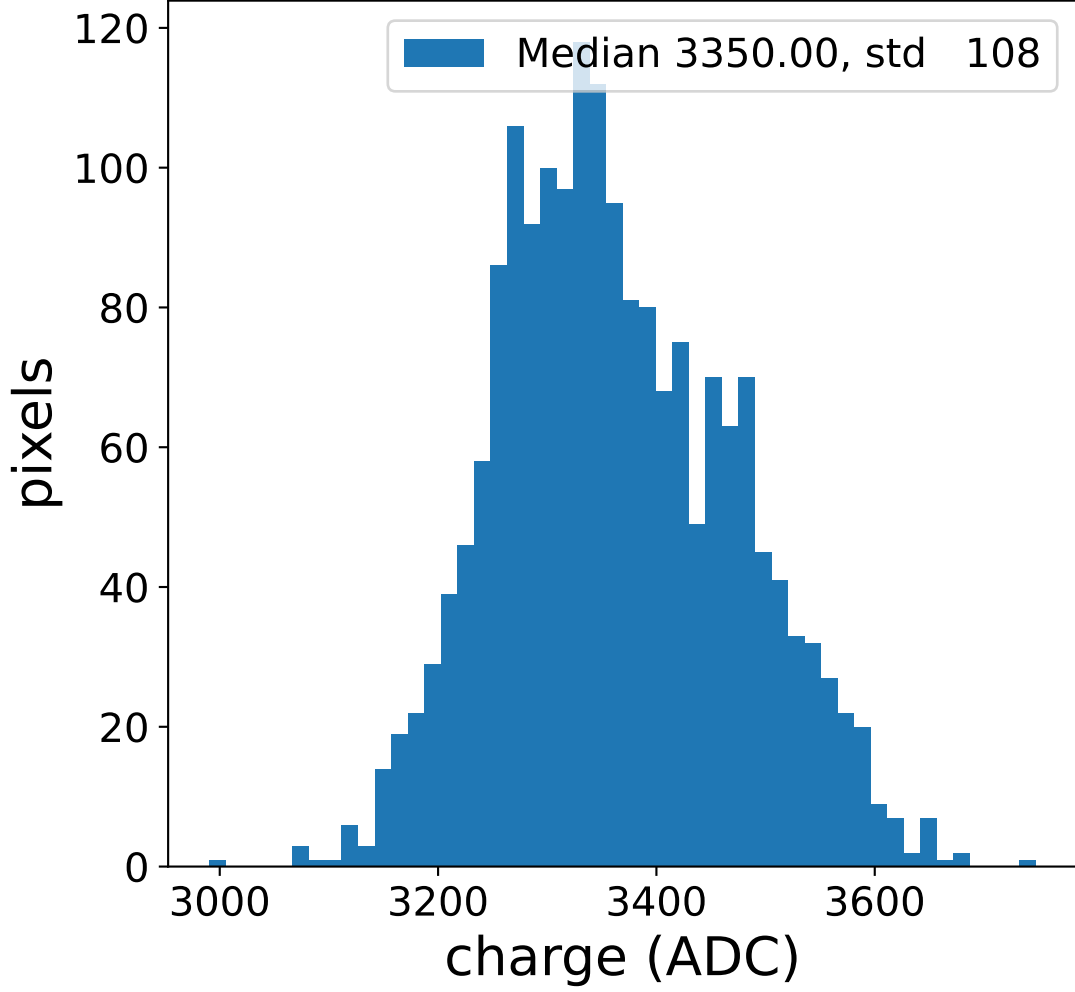

Run 3166

Run 3166

Run 3166 channel: HG

FF sample of 10000 events

pedestal sample of 10000 events

flat-fielded gain [ADC/pe]

Run 3166 channel: LG

FF sample of 10000 events

pedestal sample of 10000 events

flat-fielded gain [ADC/pe]