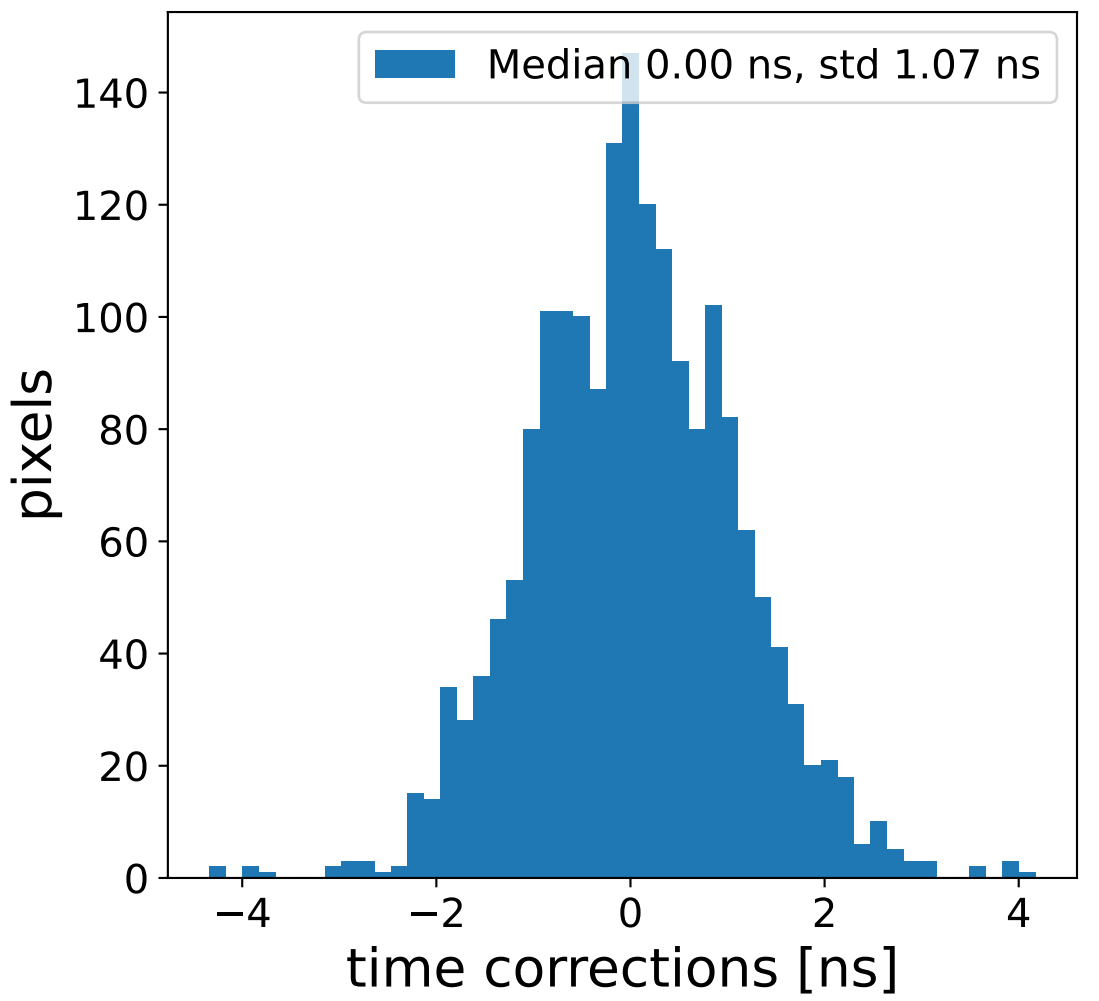

Run 3166

Run 3166

Run 3166 channel: HG

FF sample of 10000 events

pedestal sample of 10000 events

flat-fielded gain [ADC/pe]

Run 3166 channel: LG

FF sample of 10000 events

pedestal sample of 10000 events

flat-fielded gain [ADC/pe]