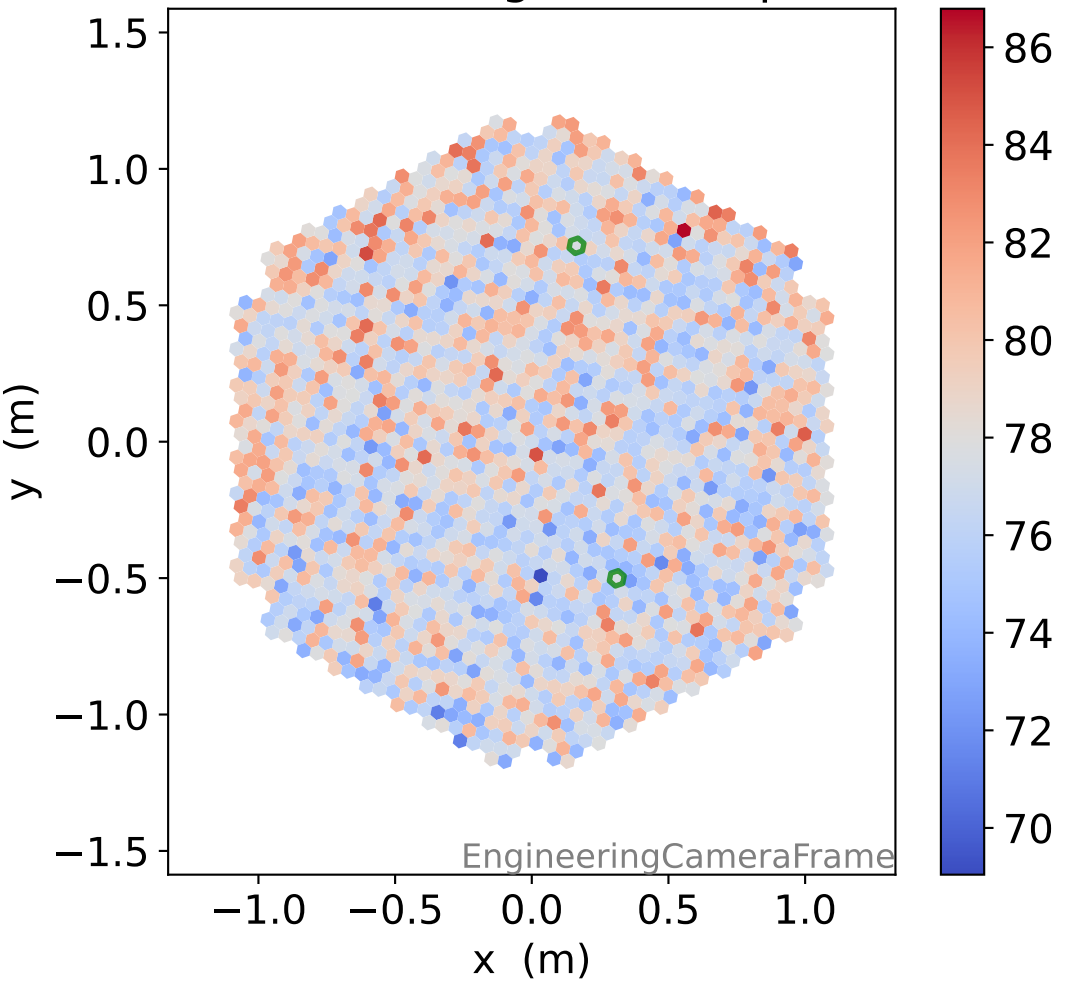

Run 3166

Run 3166

Run 3166 channel: HG

FF sample of 10000 events

pedestal sample of 10000 events

flat-fielded gain [ADC/pe]

Run 3166 channel: LG

FF sample of 10000 events

pedestal sample of 10000 events

flat-fielded gain [ADC/pe]