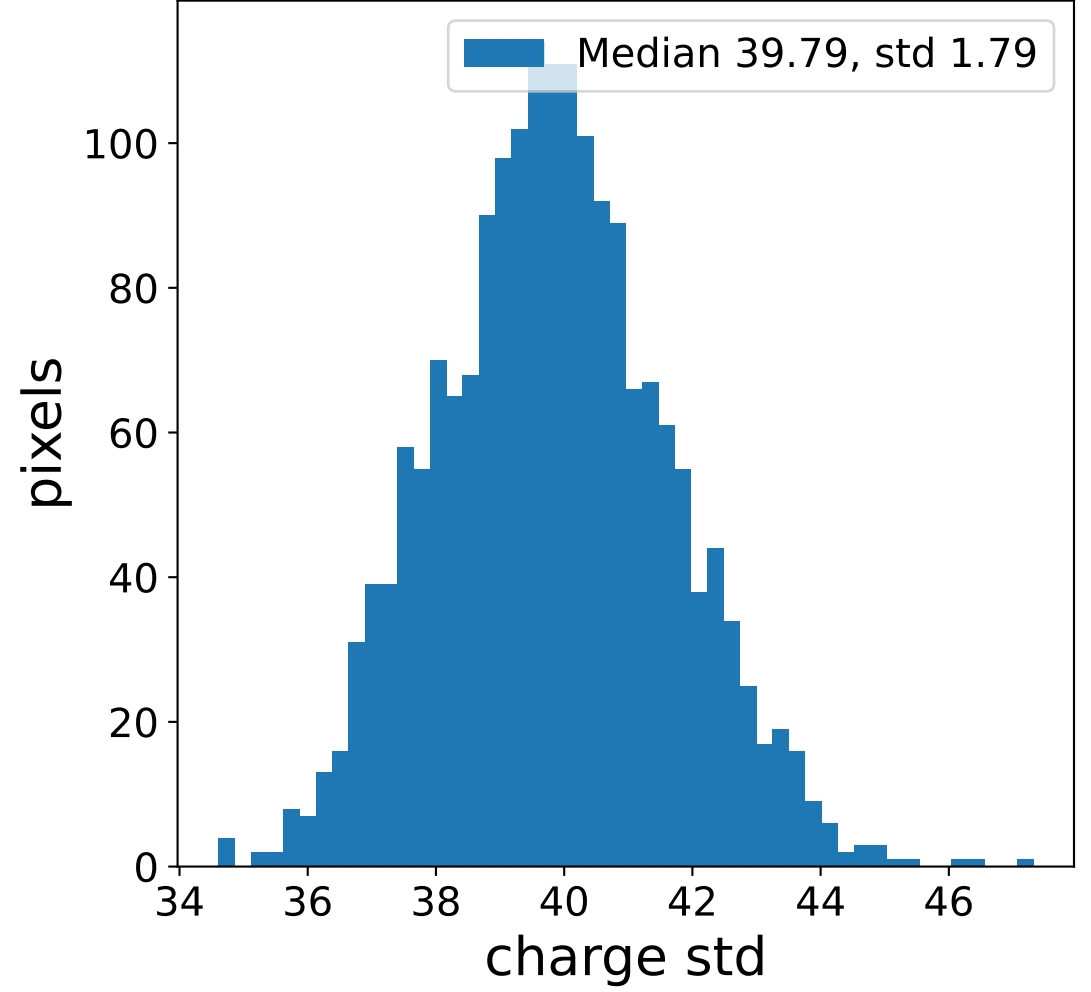

Run 3166

Run 3166

Run 3166 channel: HG

FF sample of 10000 events

pedestal sample of 10000 events

flat-fielded gain [ADC/pe]

Run 3166 channel: LG

FF sample of 10000 events

pedestal sample of 10000 events

flat-fielded gain [ADC/pe]