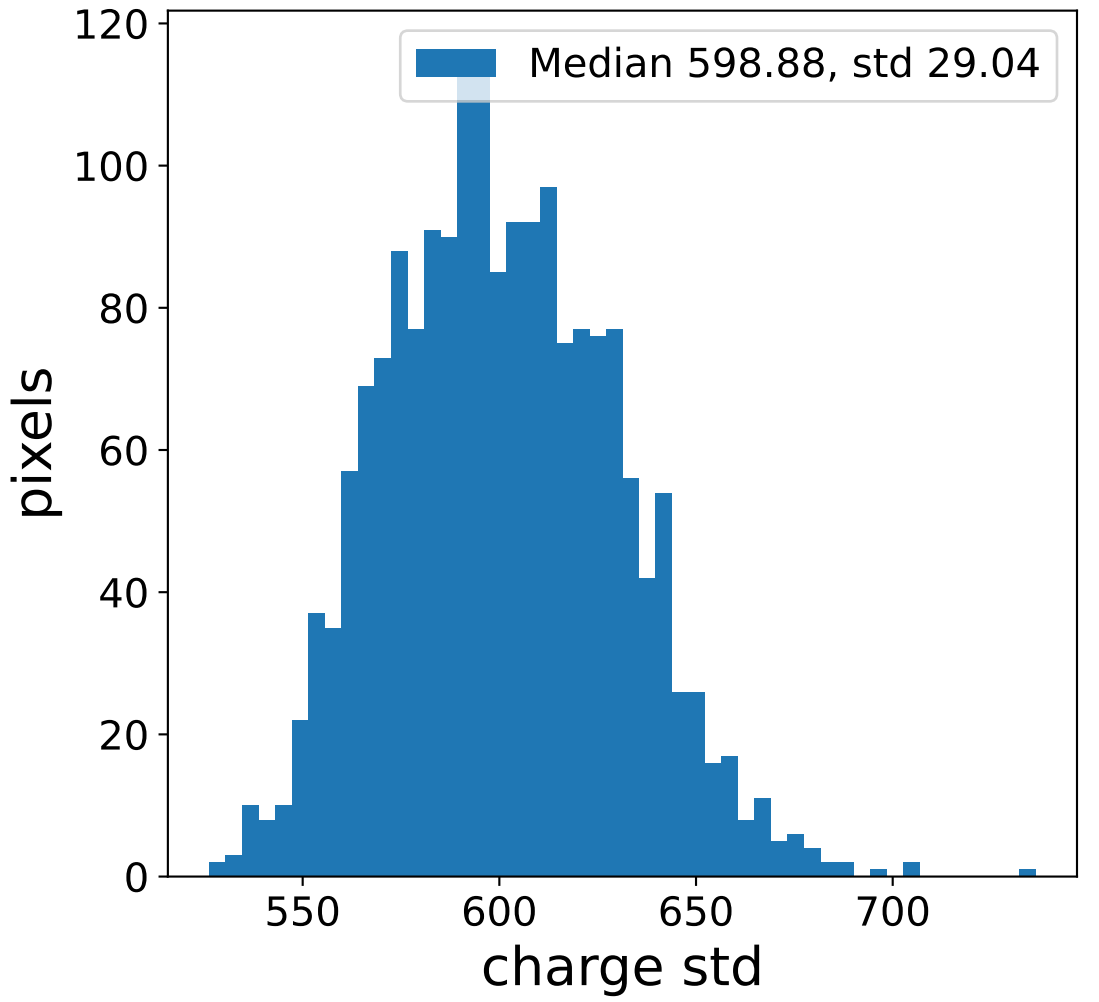

Run 3166

Run 3166

Run 3166 channel: HG

FF sample of 10000 events

pedestal sample of 10000 events

flat-fielded gain [ADC/pe]

Run 3166 channel: LG

FF sample of 10000 events

pedestal sample of 10000 events

flat-fielded gain [ADC/pe]