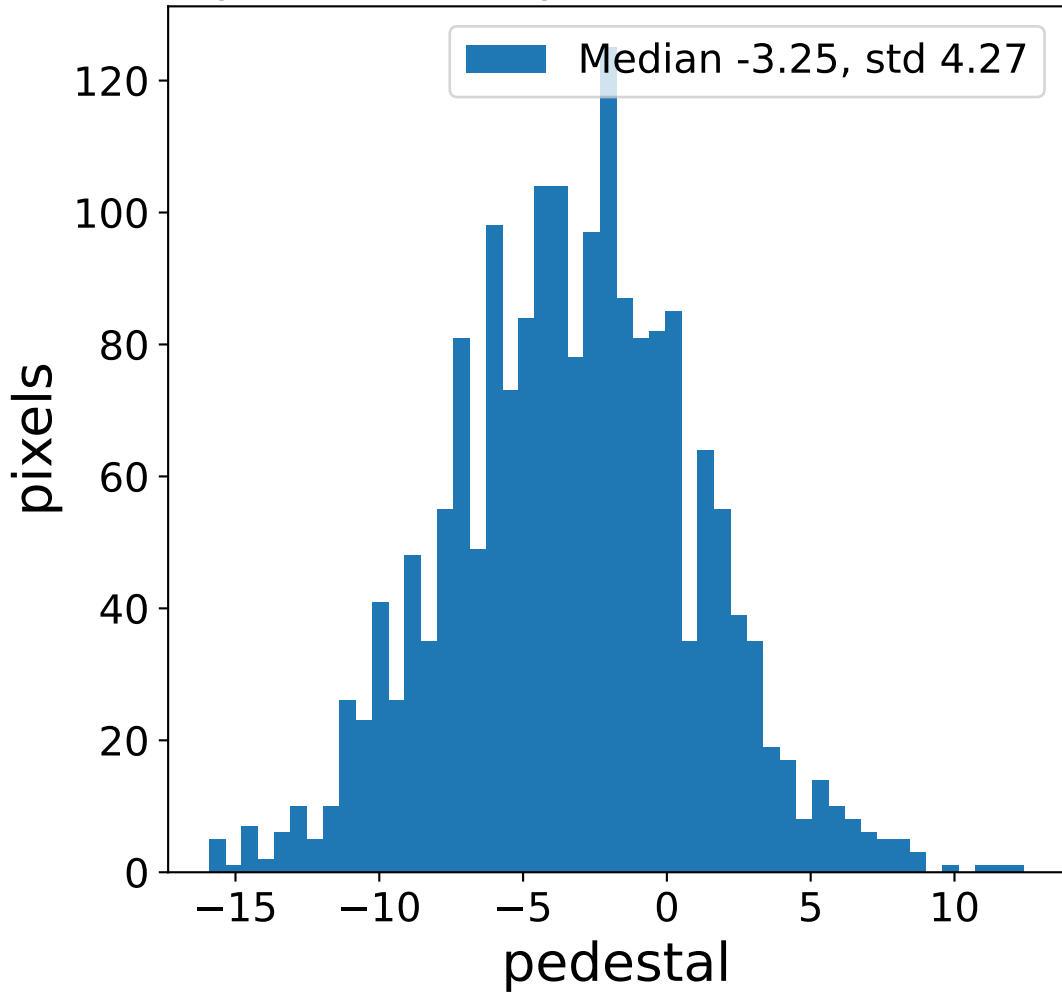

Run 3166

Run 3166

Run 3166 channel: HG

FF sample of 10000 events

pedestal sample of 10000 events

flat-fielded gain [ADC/pe]

Run 3166 channel: LG

FF sample of 10000 events

pedestal sample of 10000 events

flat-fielded gain [ADC/pe]