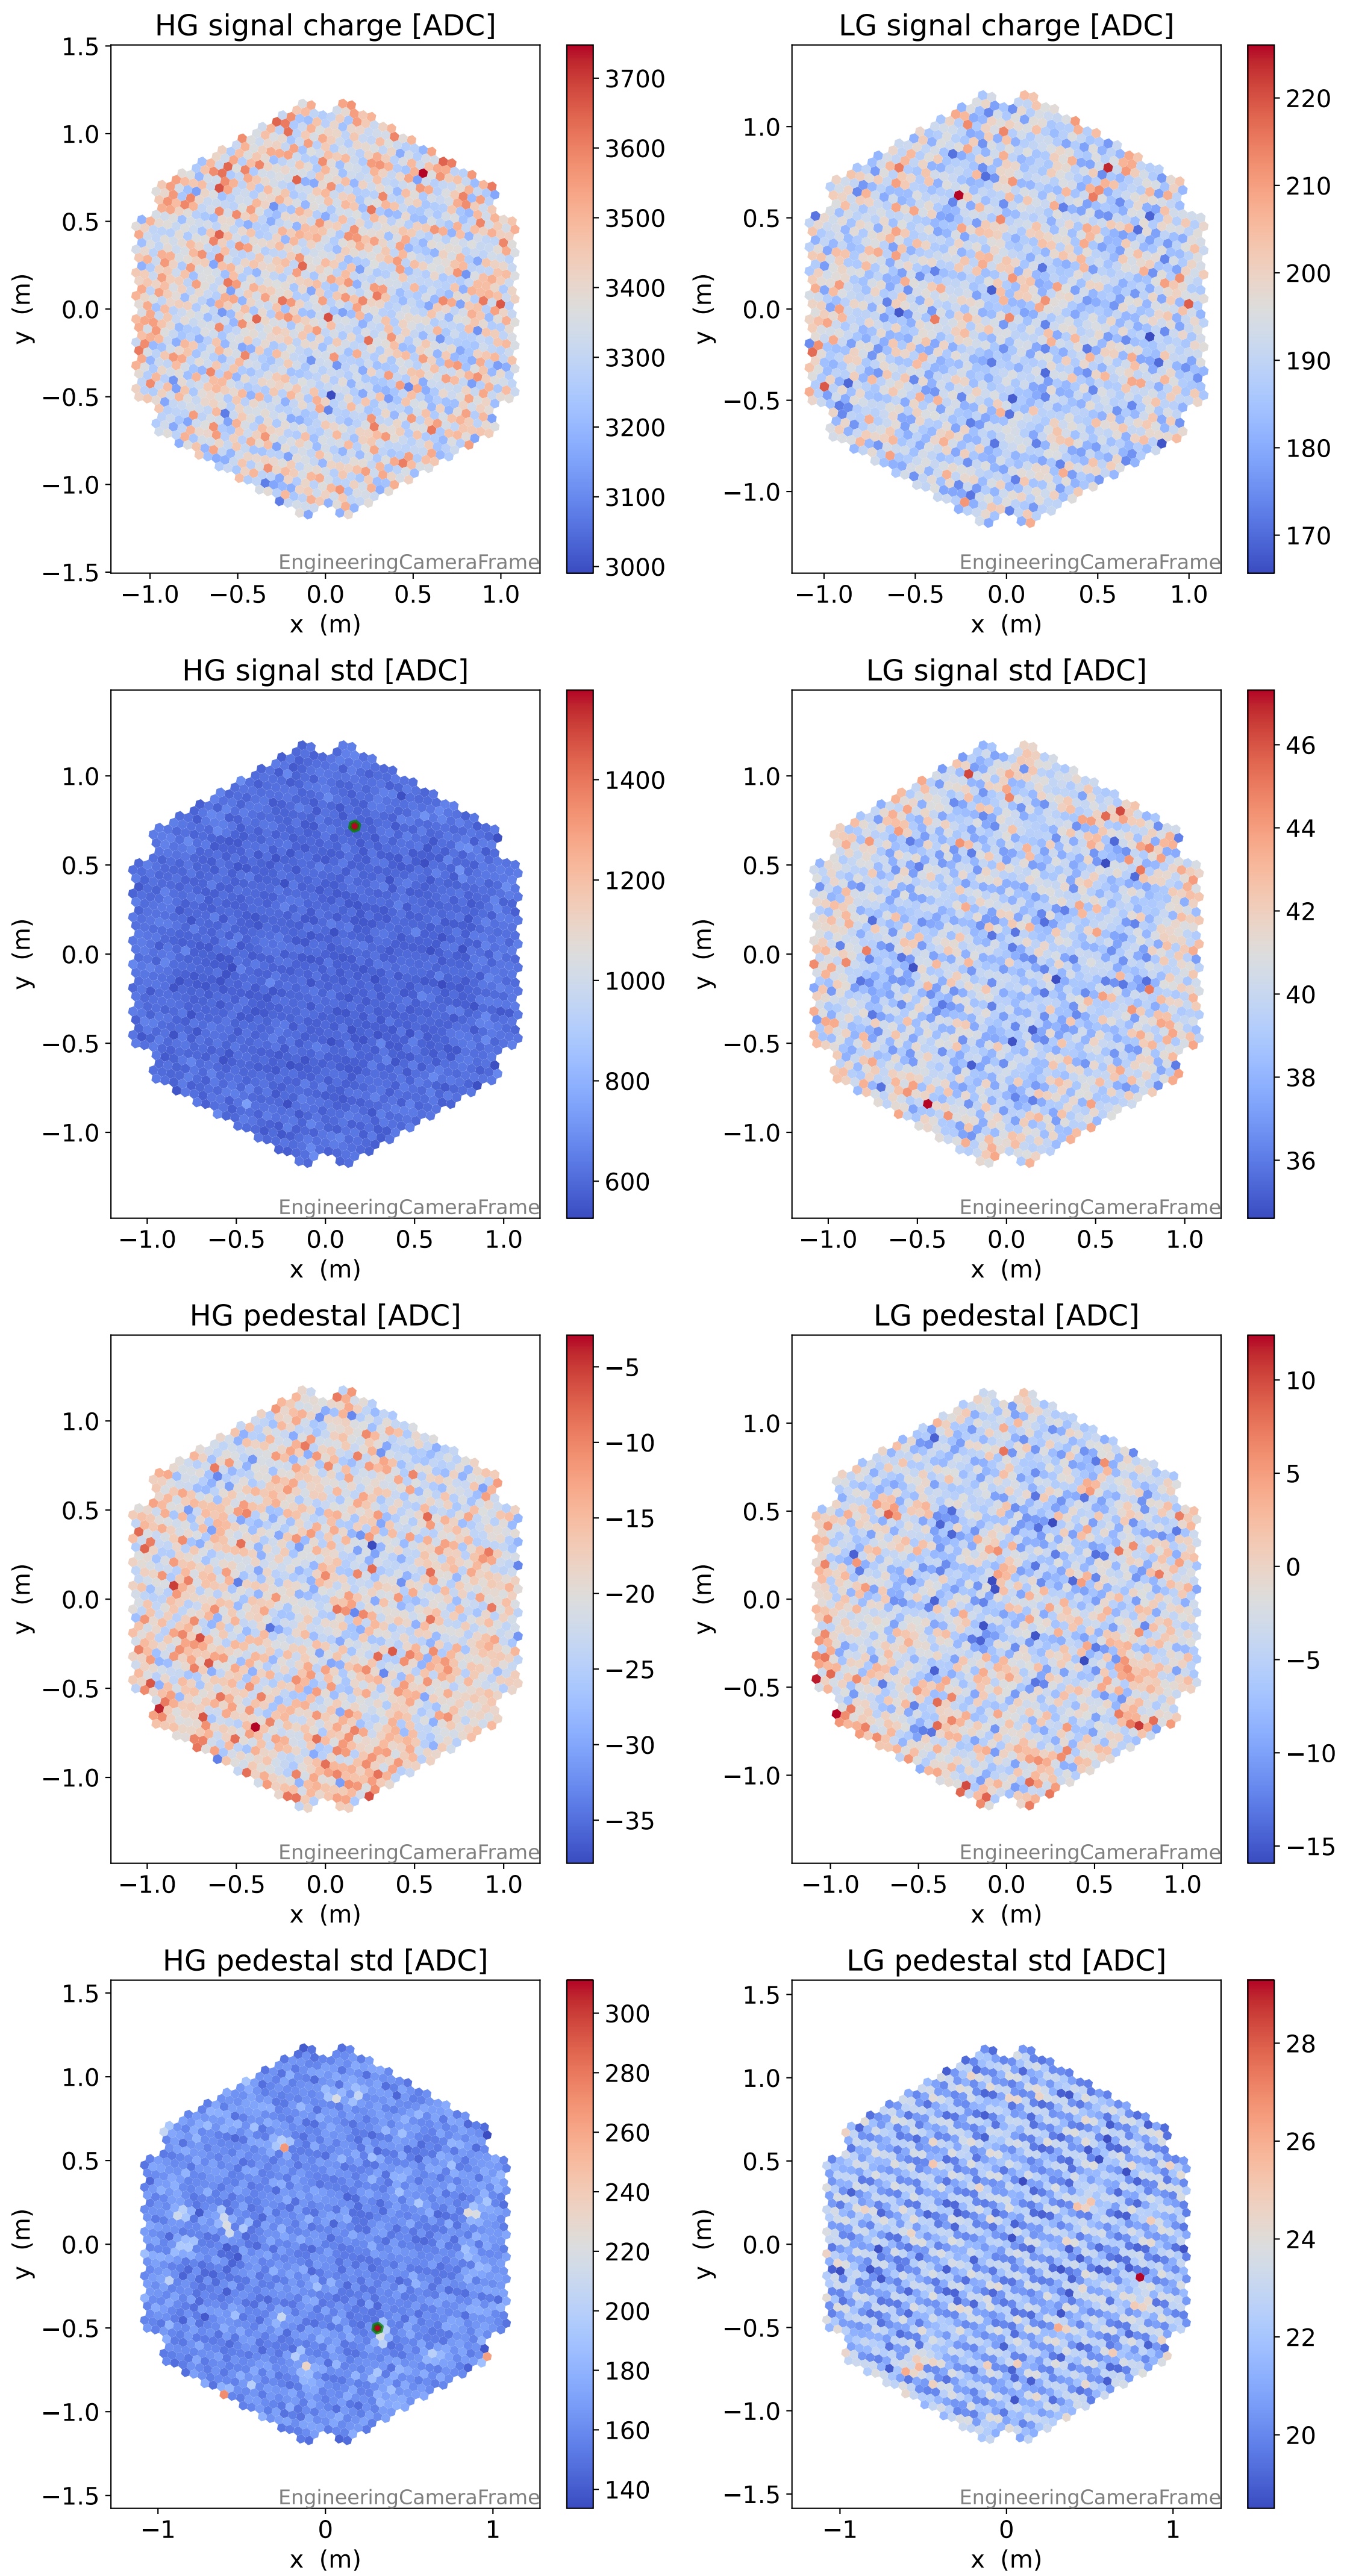

Run 3166

Run 3166

Run 3166 channel: HG

FF sample of 10000 events

pedestal sample of 10000 events

flat-fielded gain [ADC/pe]

Run 3166 channel: LG

FF sample of 10000 events

pedestal sample of 10000 events

flat-fielded gain [ADC/pe]