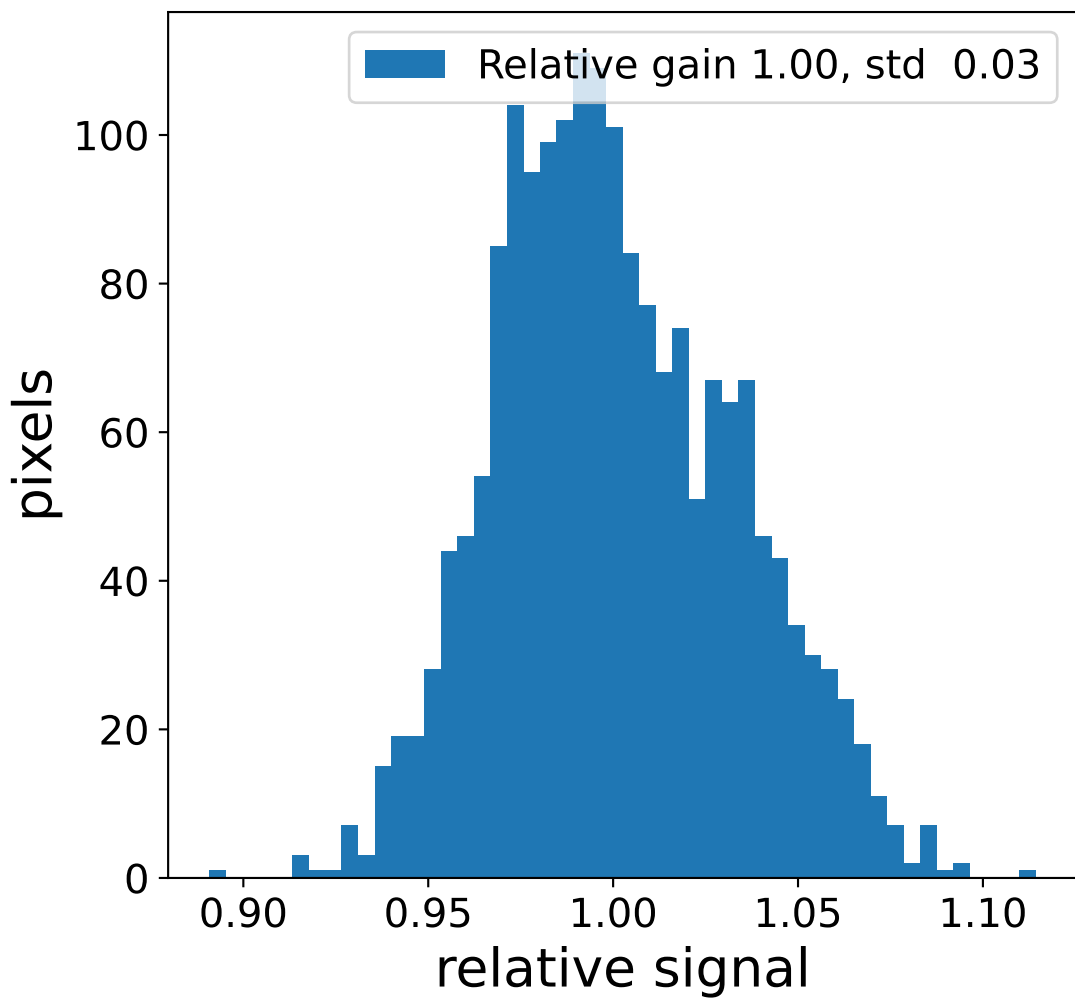

Run 3166

Run 3166

Run 3166 channel: HG

FF sample of 10000 events

pedestal sample of 10000 events

flat-fielded gain [ADC/pe]

Run 3166 channel: LG

FF sample of 10000 events

pedestal sample of 10000 events

flat-fielded gain [ADC/pe]