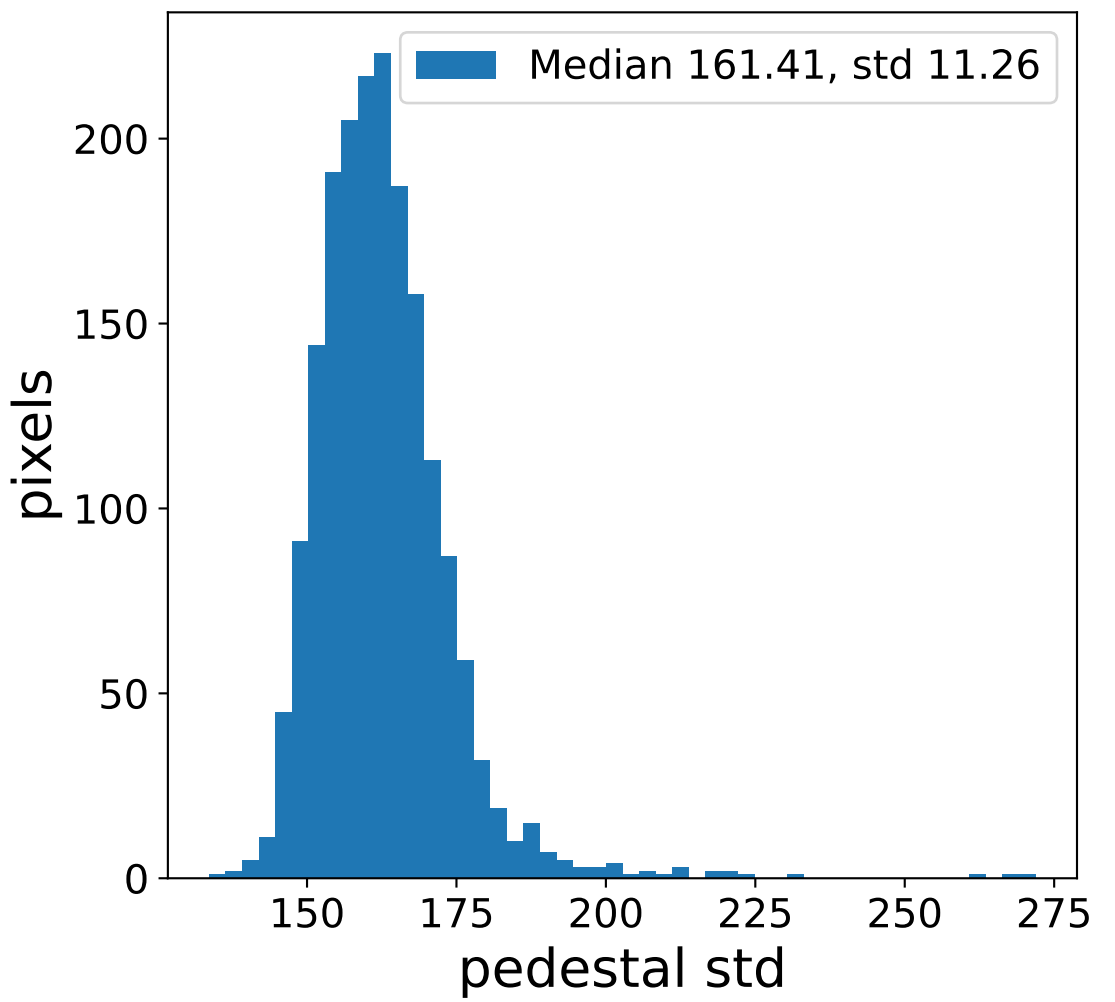

Run 3166

Run 3166

Run 3166 channel: HG

FF sample of 10000 events

pedestal sample of 10000 events

flat-fielded gain [ADC/pe]

Run 3166 channel: LG

FF sample of 10000 events

pedestal sample of 10000 events

flat-fielded gain [ADC/pe]