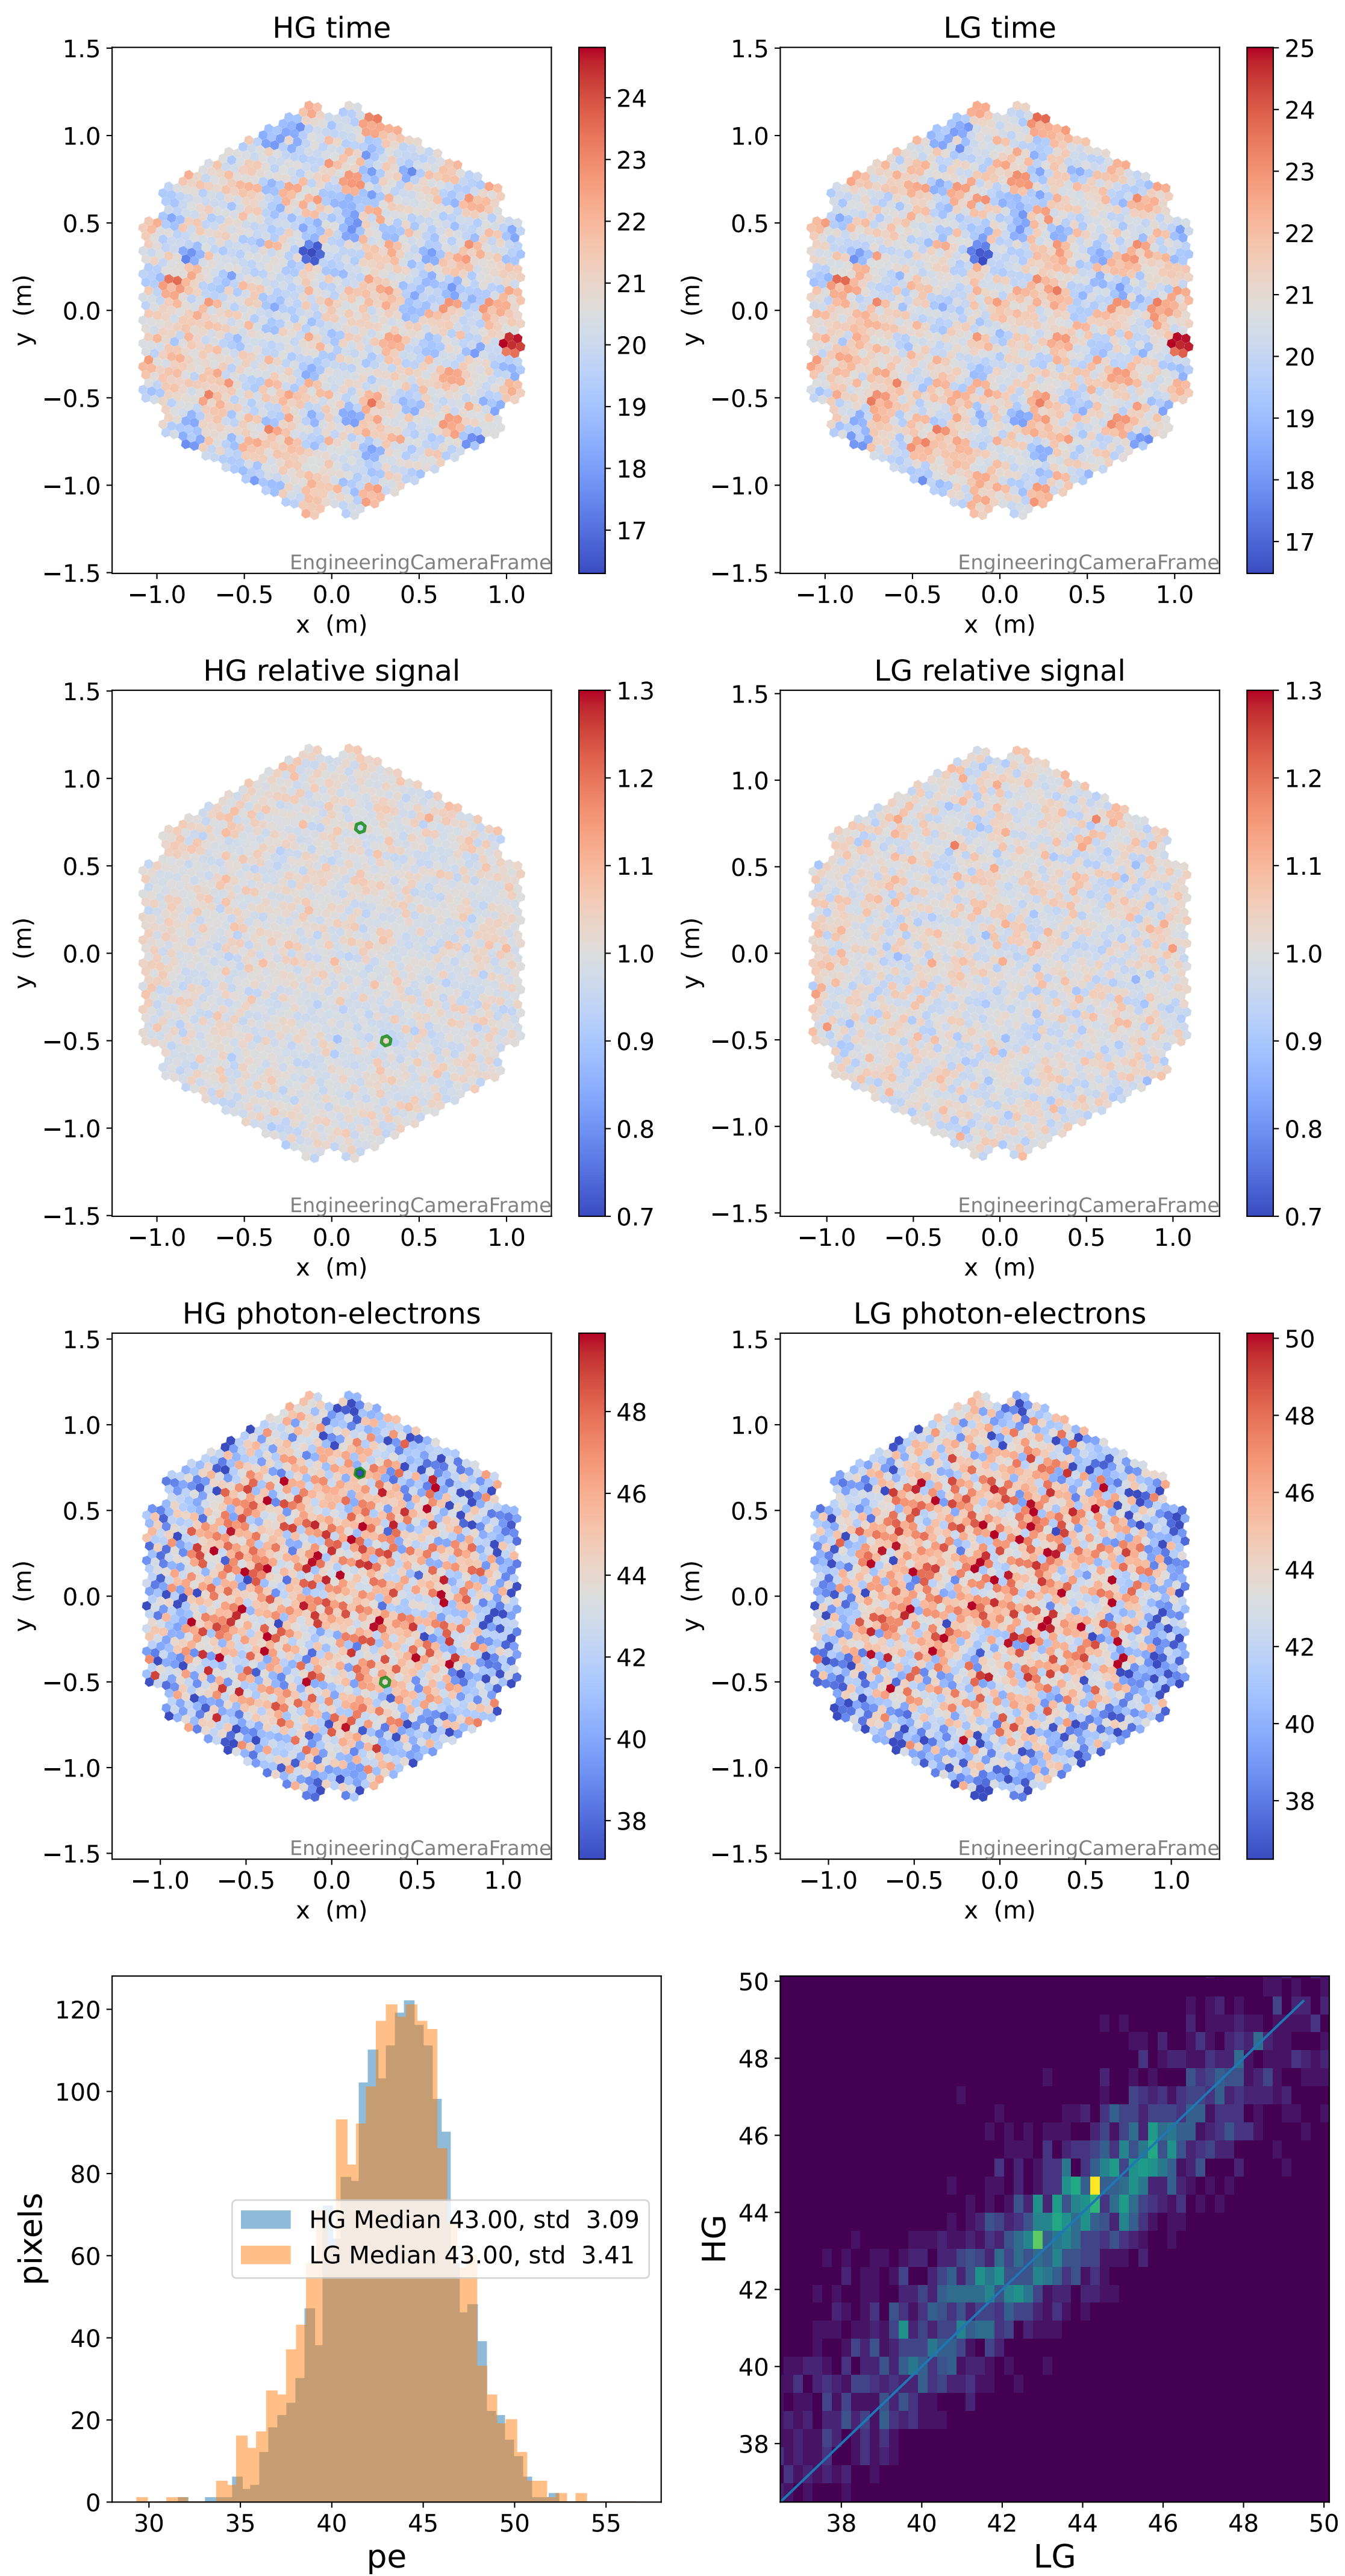

Run 3166

Run 3166

Run 3166 channel: HG

FF sample of 10000 events

pedestal sample of 10000 events

flat-fielded gain [ADC/pe]

Run 3166 channel: LG

FF sample of 10000 events

pedestal sample of 10000 events

flat-fielded gain [ADC/pe]