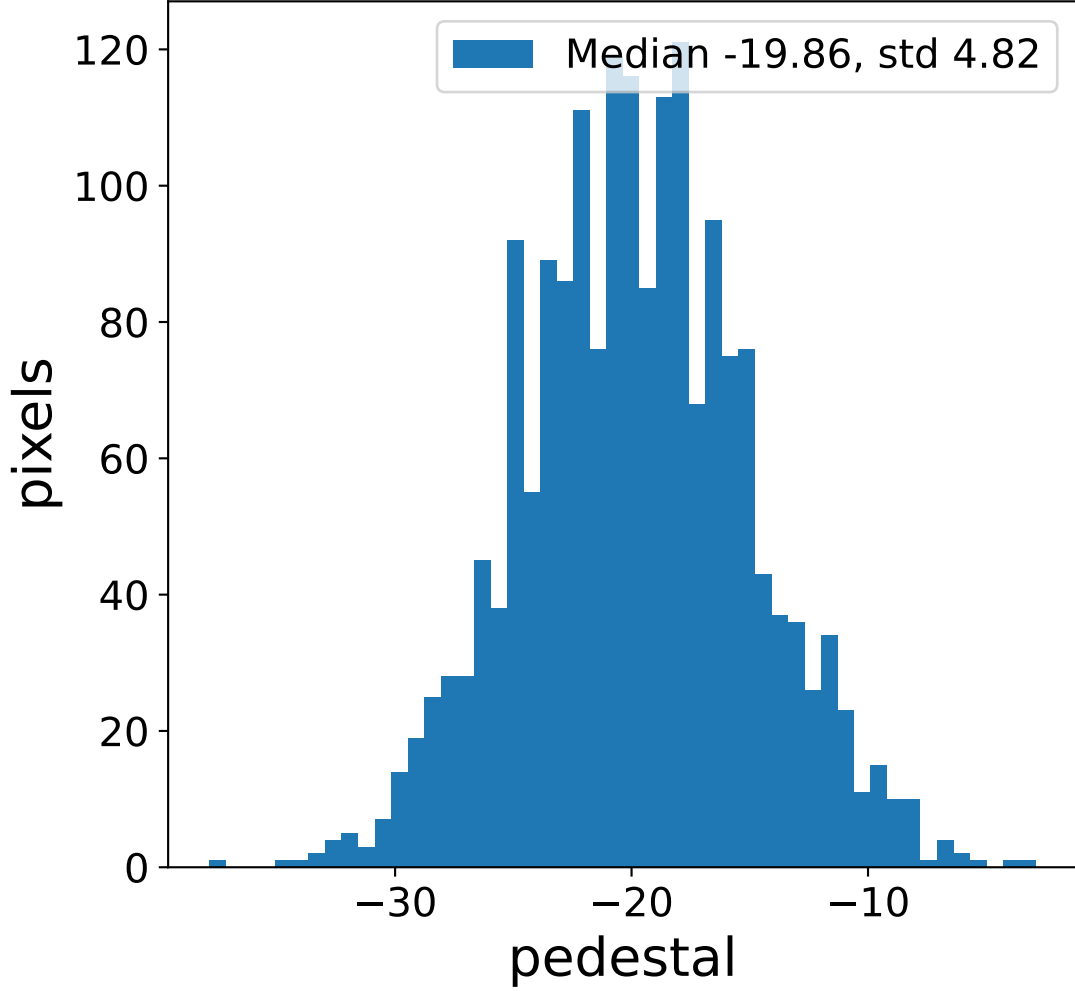

Run 3166

Run 3166

Run 3166 channel: HG

FF sample of 10000 events

pedestal sample of 10000 events

flat-fielded gain [ADC/pe]

Run 3166 channel: LG

FF sample of 10000 events

pedestal sample of 10000 events

flat-fielded gain [ADC/pe]