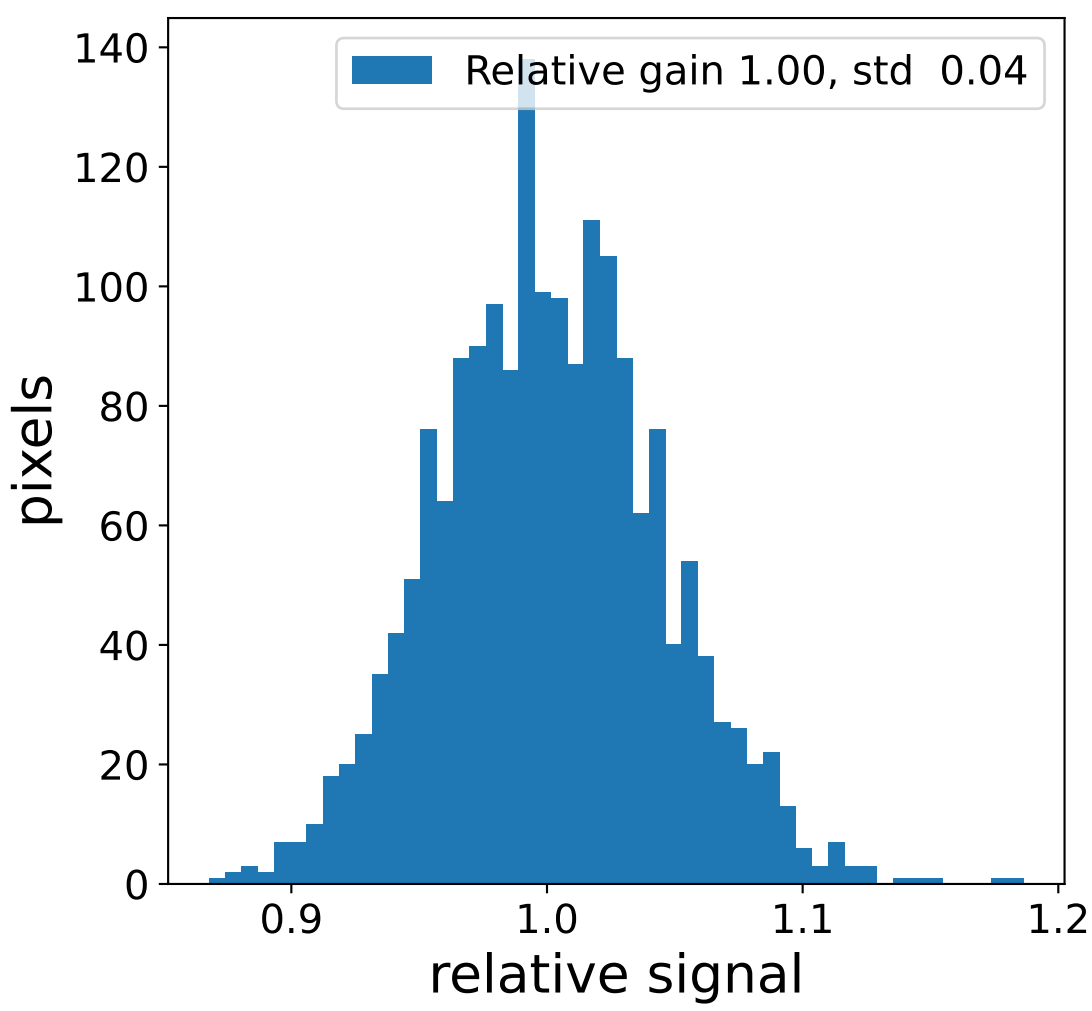

Run 3166

Run 3166

Run 3166 channel: HG

FF sample of 10000 events

pedestal sample of 10000 events

flat-fielded gain [ADC/pe]

Run 3166 channel: LG

FF sample of 10000 events

pedestal sample of 10000 events

flat-fielded gain [ADC/pe]