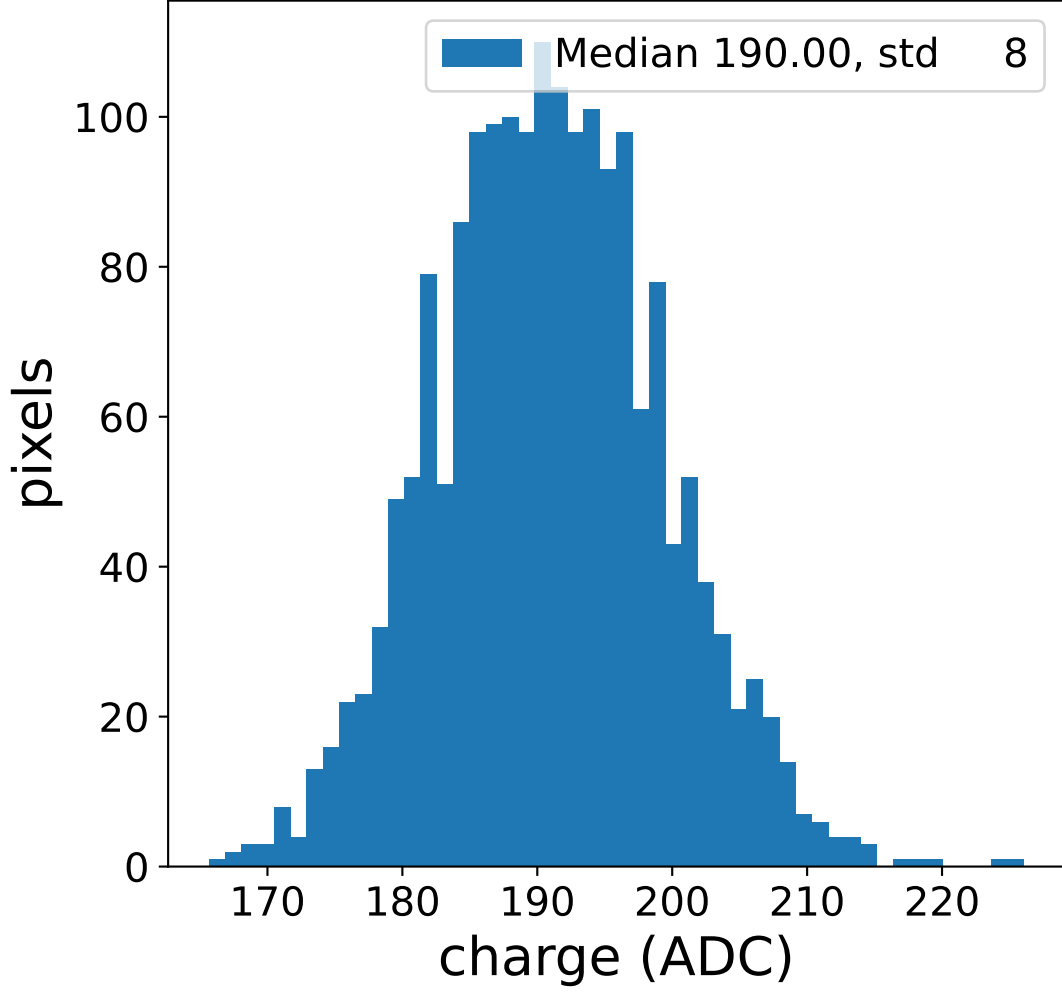

Run 3166

Run 3166

Run 3166 channel: HG

FF sample of 10000 events

pedestal sample of 10000 events

flat-fielded gain [ADC/pe]

Run 3166 channel: LG

FF sample of 10000 events

pedestal sample of 10000 events

flat-fielded gain [ADC/pe]