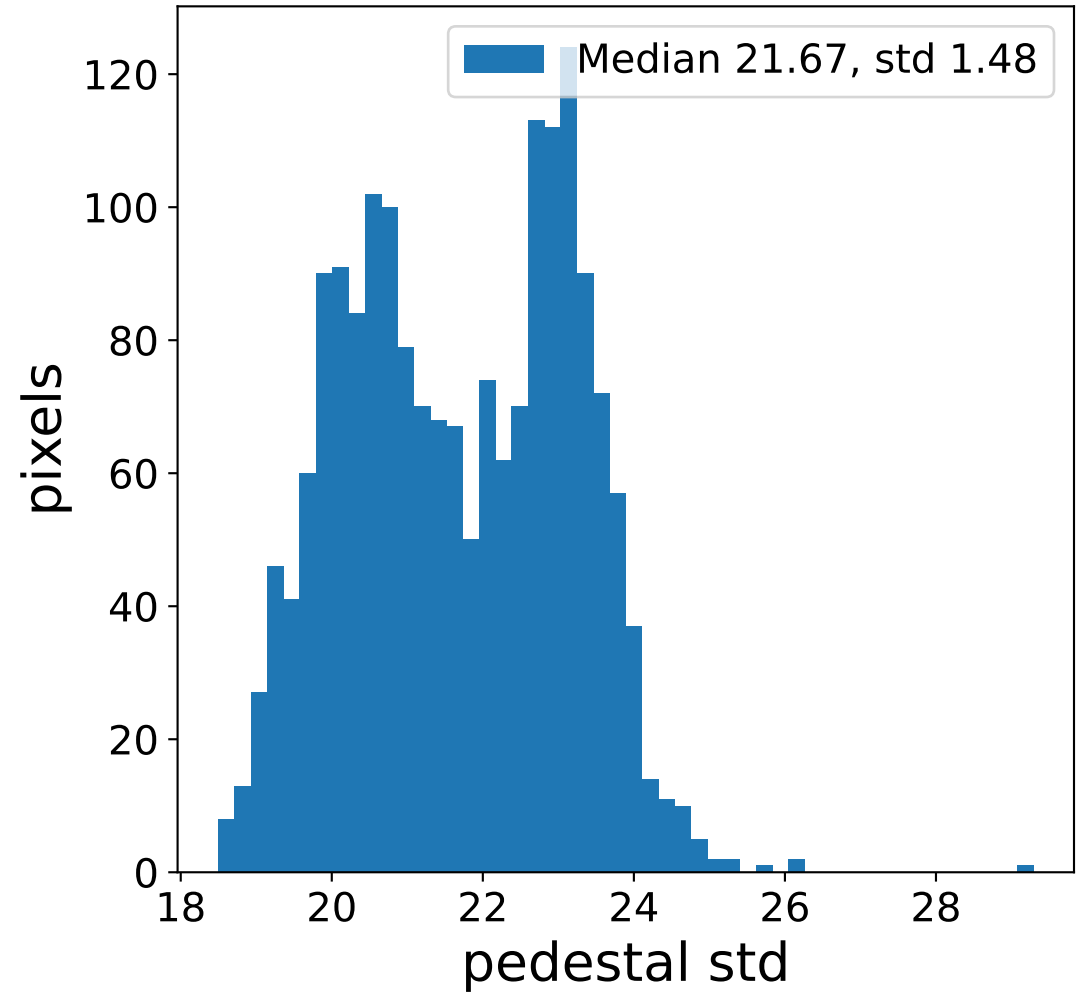

Run 3166

Run 3166

Run 3166 channel: HG

FF sample of 10000 events

pedestal sample of 10000 events

flat-fielded gain [ADC/pe]

Run 3166 channel: LG

FF sample of 10000 events

pedestal sample of 10000 events

flat-fielded gain [ADC/pe]