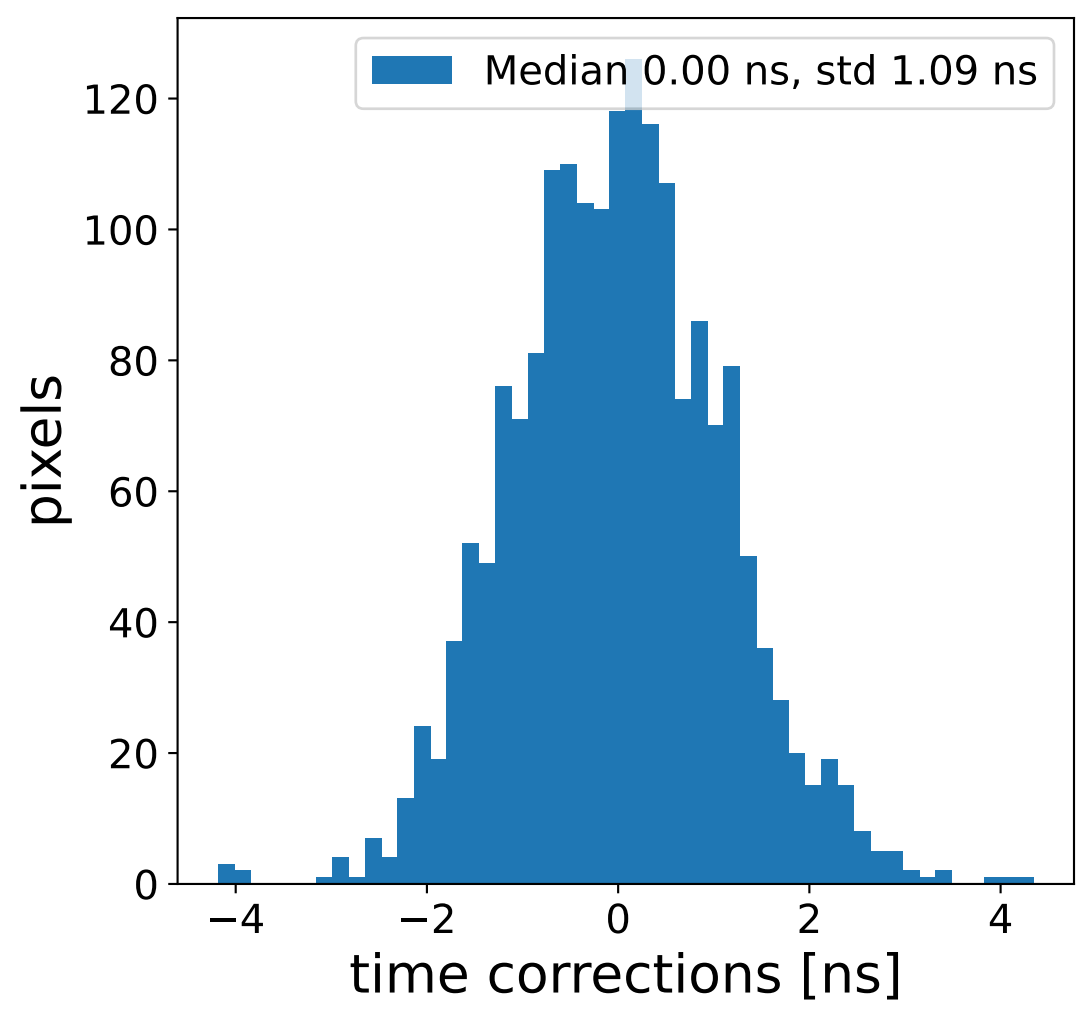

Run 3166

Run 3166

Run 3166 channel: HG

FF sample of 10000 events

pedestal sample of 10000 events

flat-fielded gain [ADC/pe]

Run 3166 channel: LG

FF sample of 10000 events

pedestal sample of 10000 events

flat-fielded gain [ADC/pe]