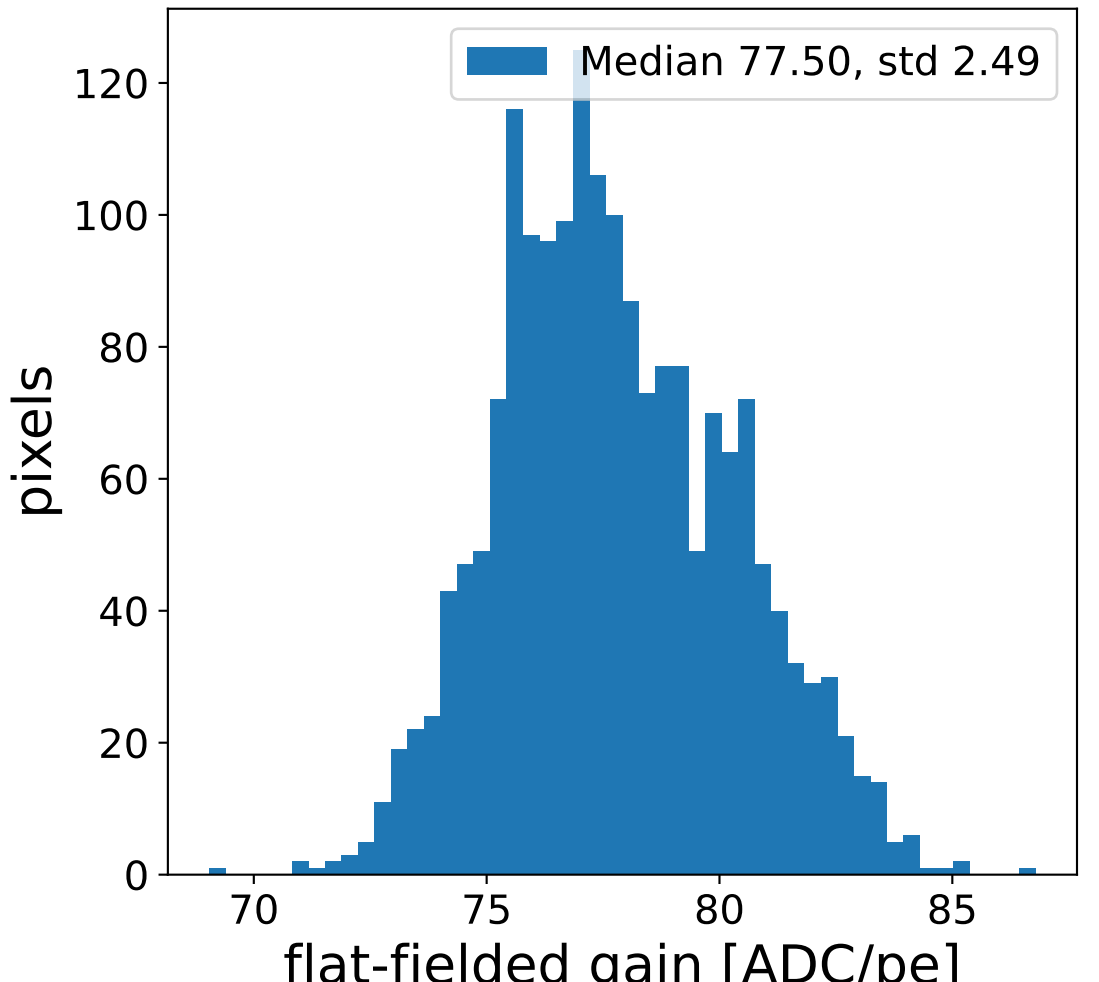

Run 3166

Run 3166

Run 3166 channel: HG

FF sample of 10000 events

pedestal sample of 10000 events

flat-fielded gain [ADC/pe]

Run 3166 channel: LG

FF sample of 10000 events

pedestal sample of 10000 events

flat-fielded gain [ADC/pe]