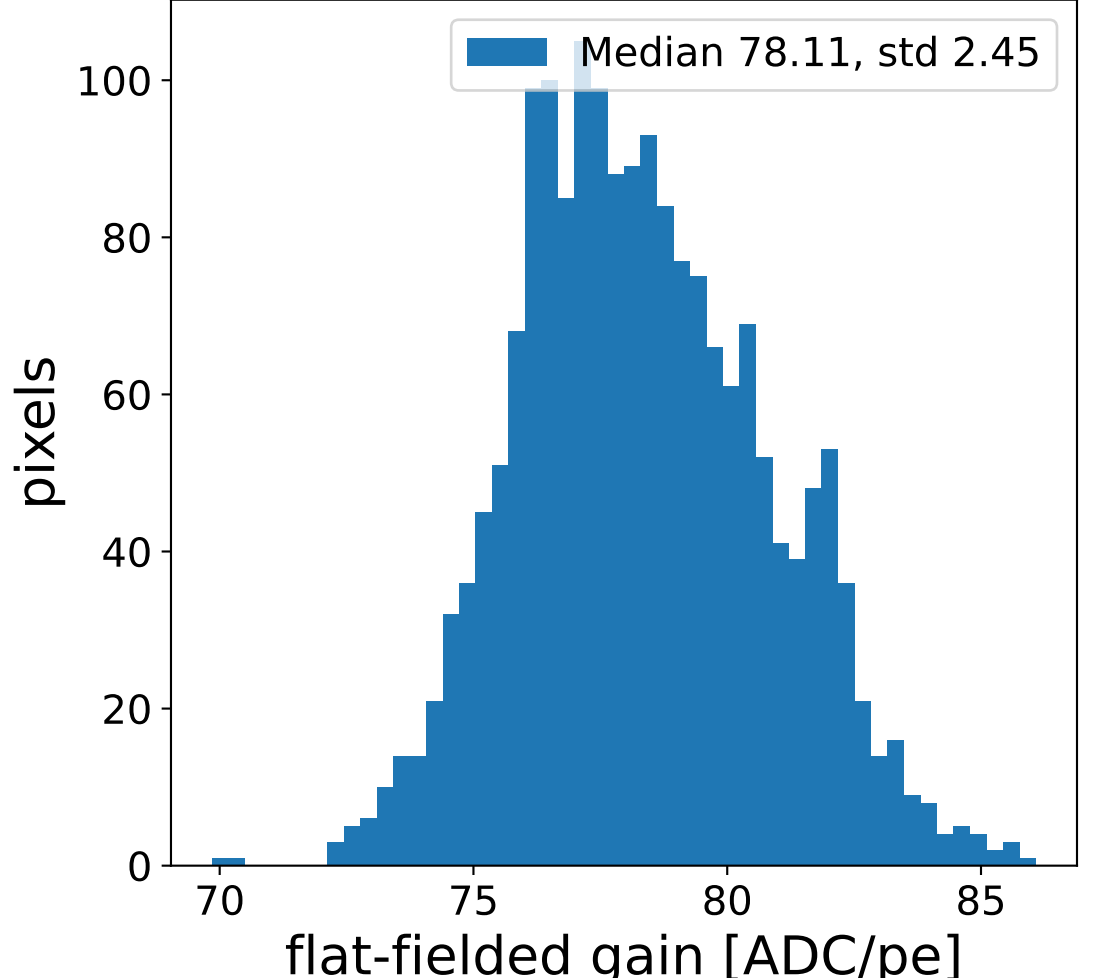

Run 3163

Run 3163

Run 3163 channel: HG

FF sample of 10000 events

pedestal sample of 10000 events

flat-fielded gain [ADC/pe]

Run 3163 channel: LG

FF sample of 10000 events

pedestal sample of 10000 events

flat-fielded gain [ADC/pe]