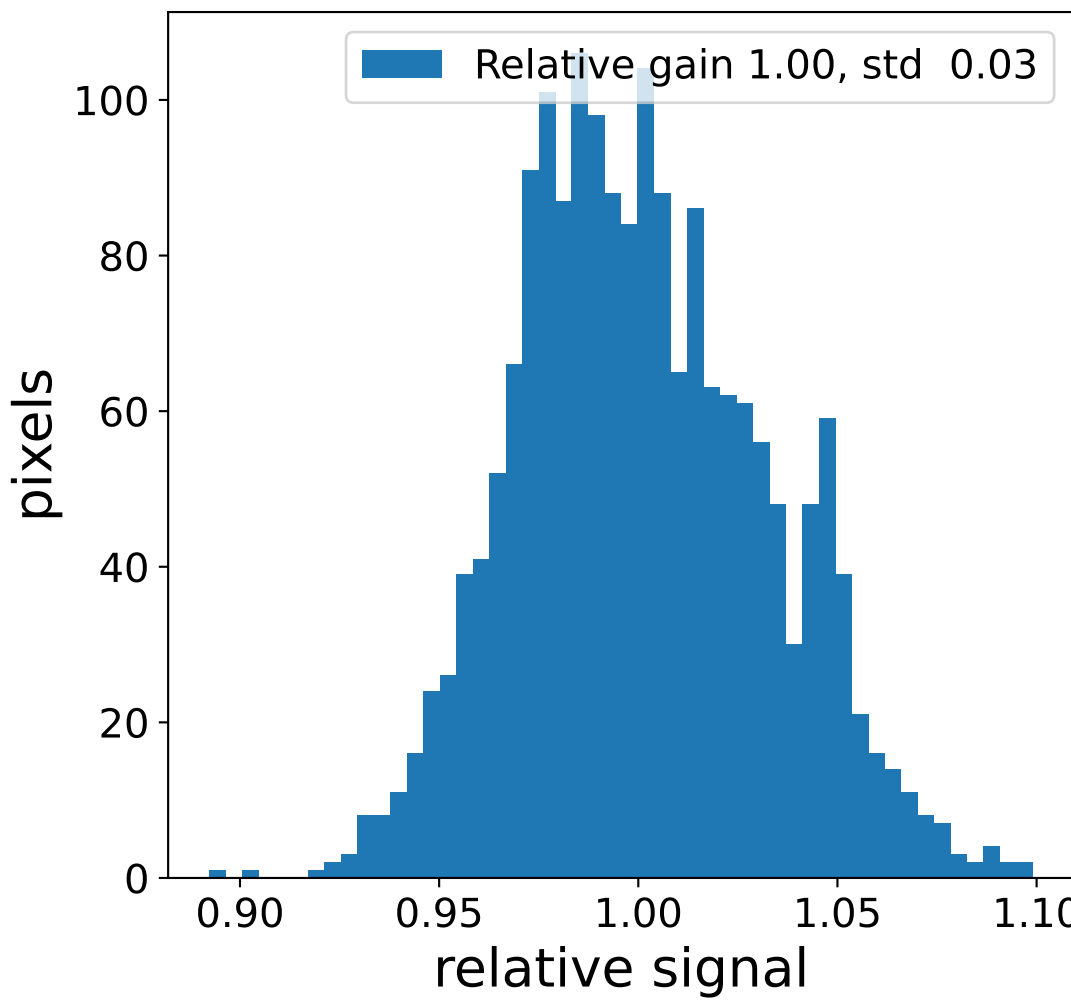

Run 3163

Run 3163

Run 3163 channel: HG

FF sample of 10000 events

pedestal sample of 10000 events

flat-fielded gain [ADC/pe]

Run 3163 channel: LG

FF sample of 10000 events

pedestal sample of 10000 events

flat-fielded gain [ADC/pe]