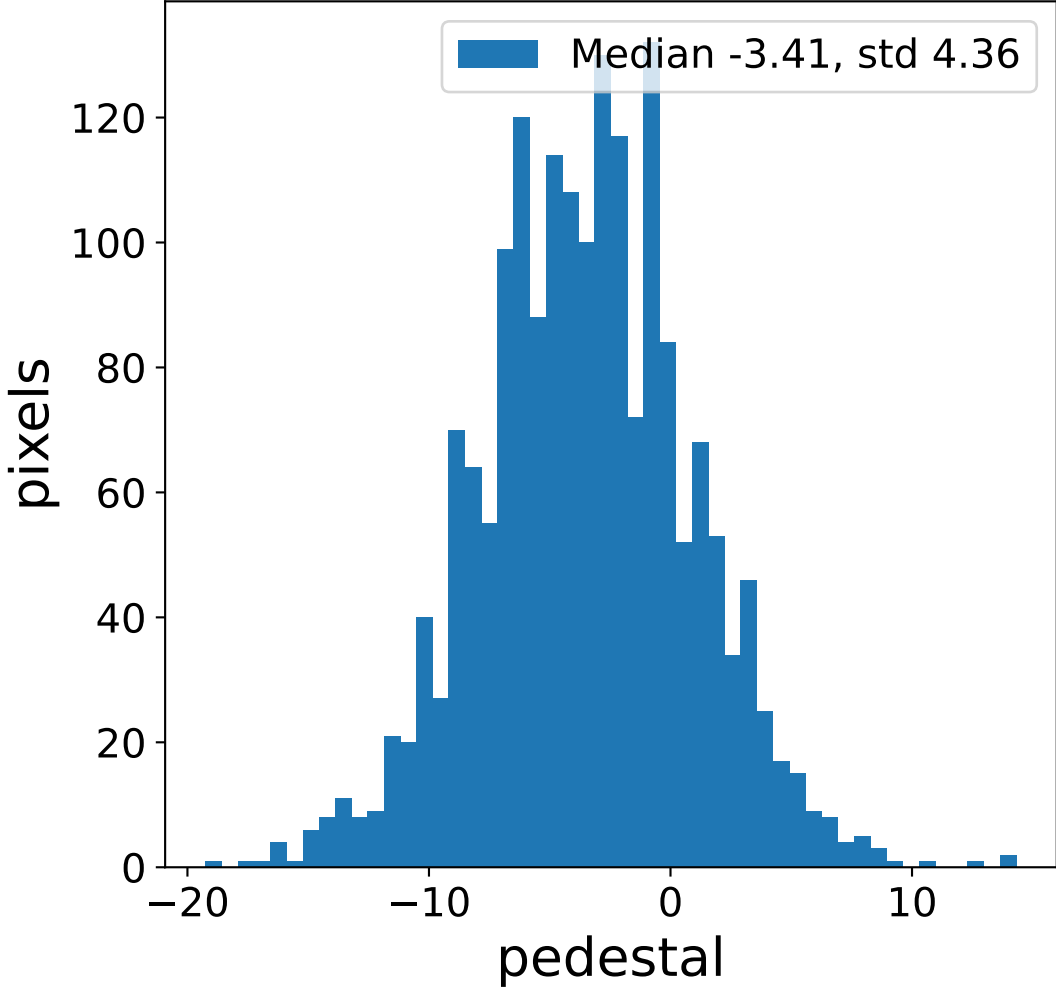

Run 3163

Run 3163

Run 3163 channel: HG

FF sample of 10000 events

pedestal sample of 10000 events

flat-fielded gain [ADC/pe]

Run 3163 channel: LG

FF sample of 10000 events

pedestal sample of 10000 events

flat-fielded gain [ADC/pe]