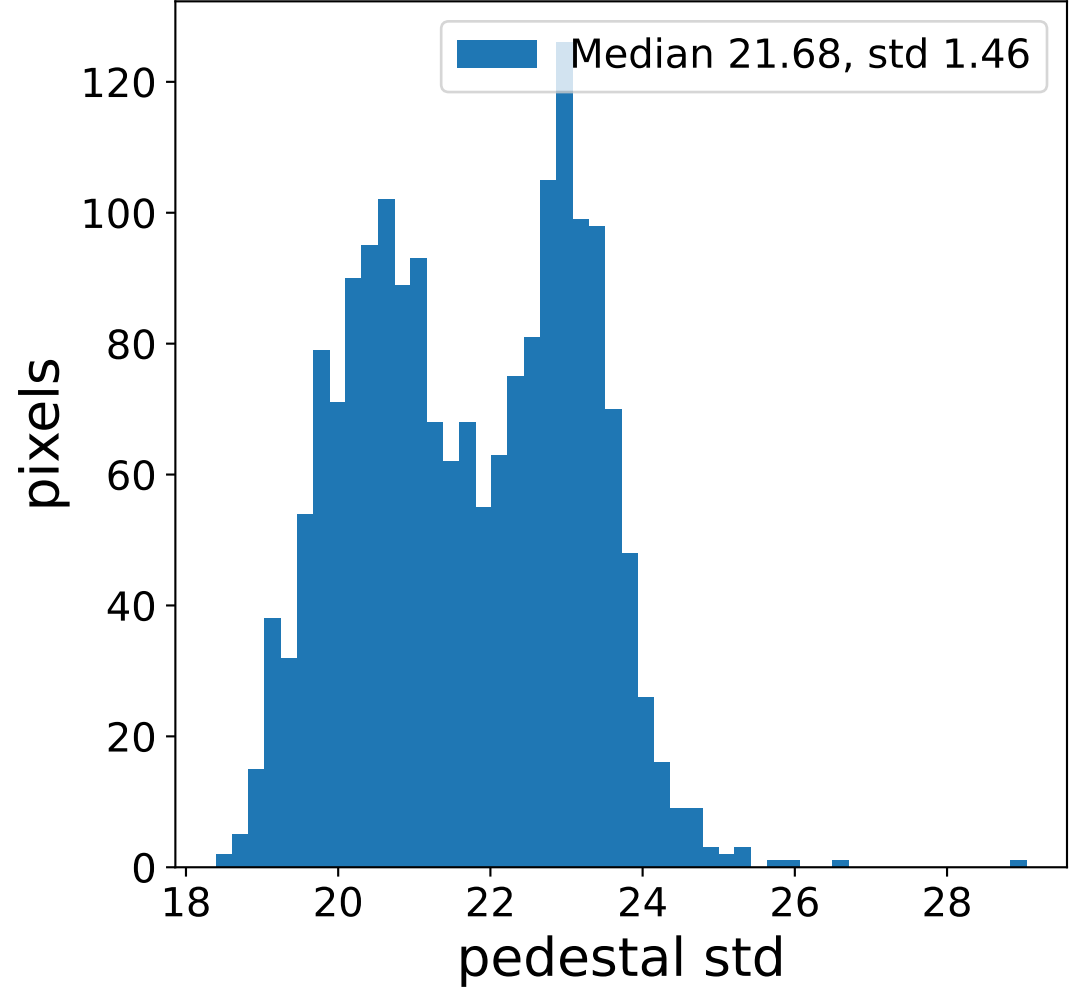

Run 3163

Run 3163

Run 3163 channel: HG

FF sample of 10000 events

pedestal sample of 10000 events

flat-fielded gain [ADC/pe]

Run 3163 channel: LG

FF sample of 10000 events

pedestal sample of 10000 events

flat-fielded gain [ADC/pe]