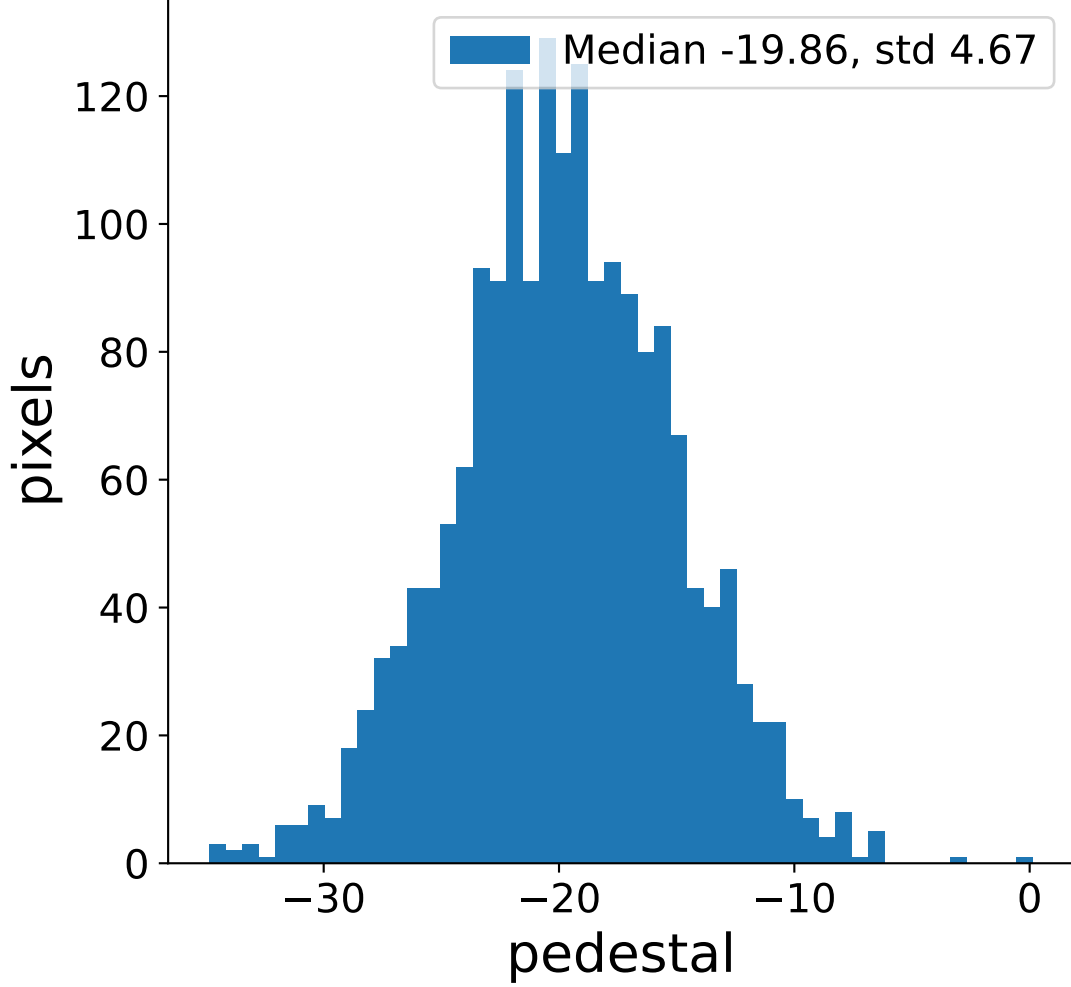

Run 3163

Run 3163

Run 3163 channel: HG

FF sample of 10000 events

pedestal sample of 10000 events

flat-fielded gain [ADC/pe]

Run 3163 channel: LG

FF sample of 10000 events

pedestal sample of 10000 events

flat-fielded gain [ADC/pe]