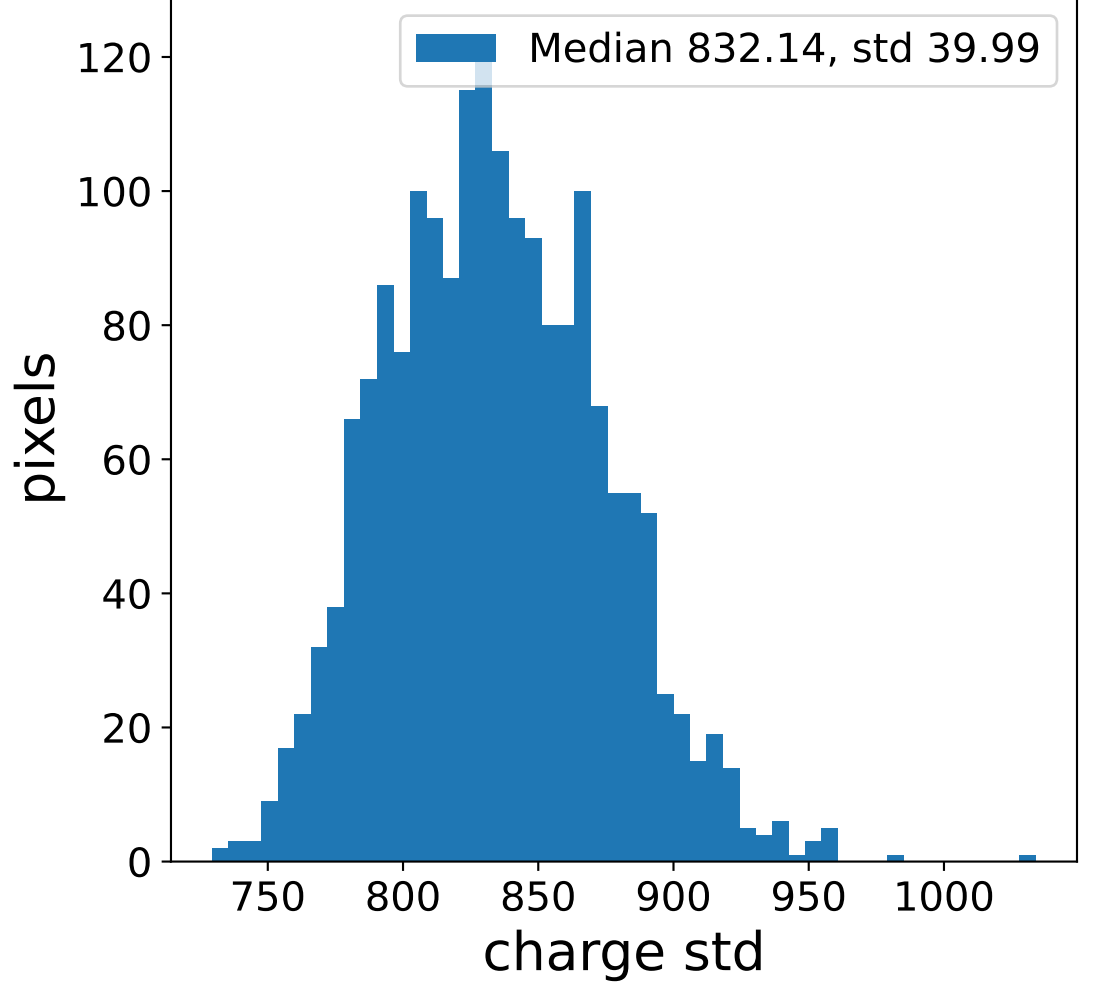

Run 3163

Run 3163

Run 3163 channel: HG

FF sample of 10000 events

pedestal sample of 10000 events

flat-fielded gain [ADC/pe]

Run 3163 channel: LG

FF sample of 10000 events

pedestal sample of 10000 events

flat-fielded gain [ADC/pe]