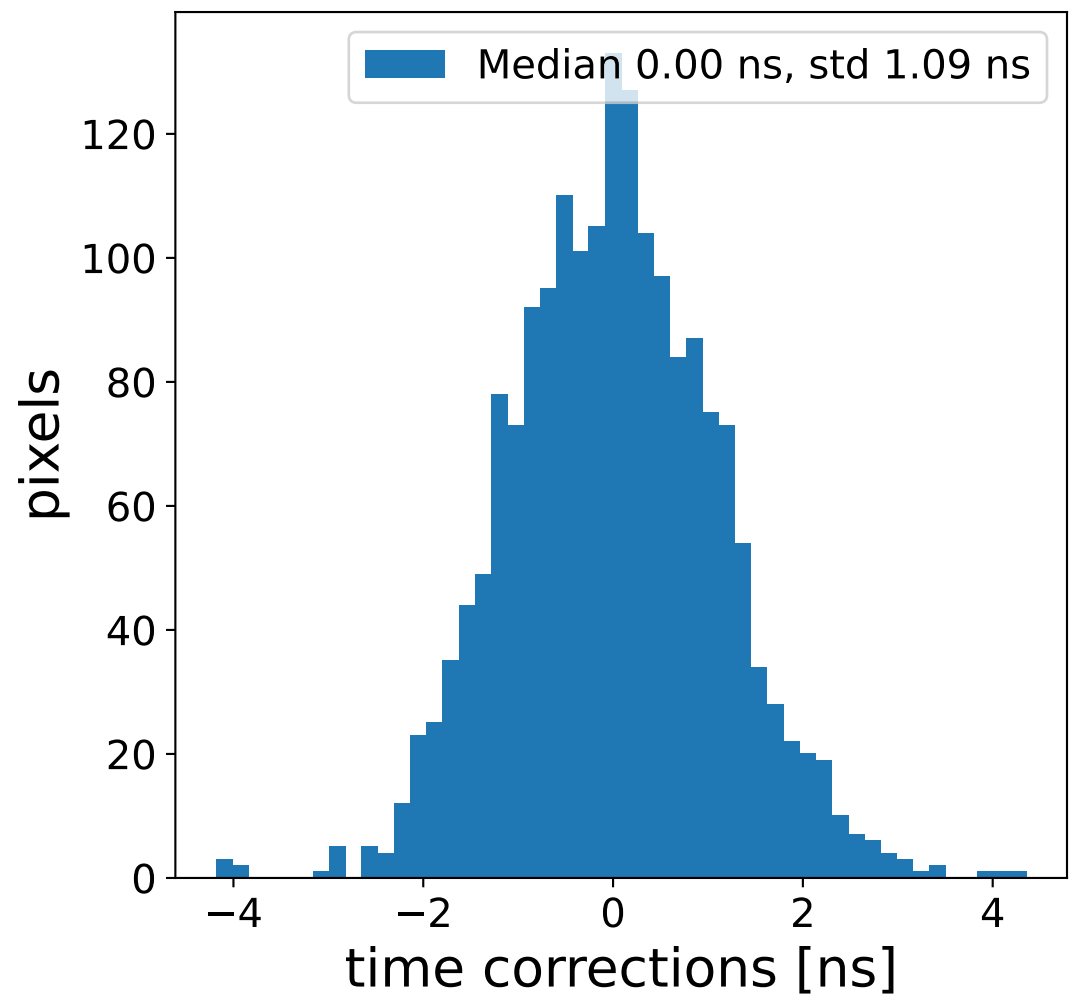

Run 3163

Run 3163

Run 3163 channel: HG

FF sample of 10000 events

pedestal sample of 10000 events

flat-fielded gain [ADC/pe]

Run 3163 channel: LG

FF sample of 10000 events

pedestal sample of 10000 events

flat-fielded gain [ADC/pe]