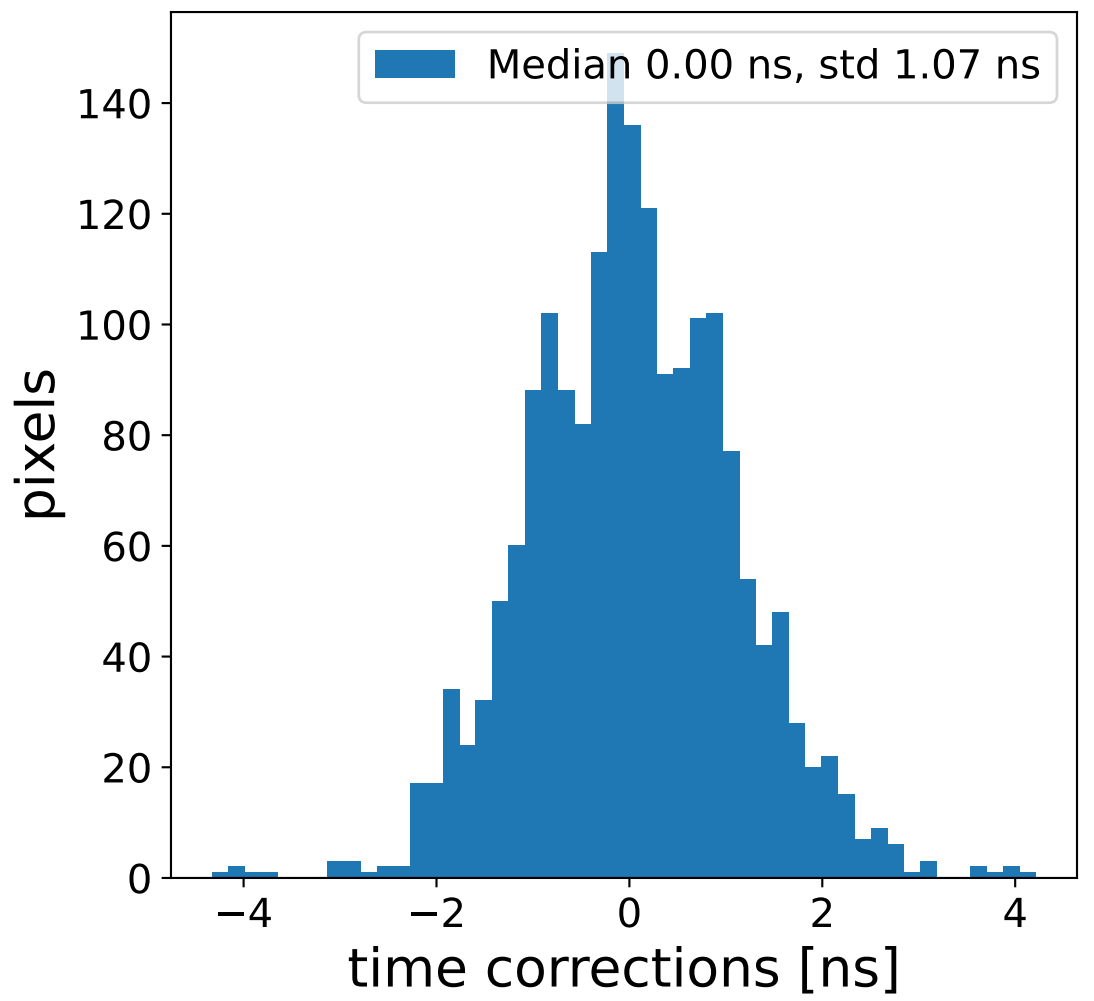

Run 3163

Run 3163

Run 3163 channel: HG

FF sample of 10000 events

pedestal sample of 10000 events

flat-fielded gain [ADC/pe]

Run 3163 channel: LG

FF sample of 10000 events

pedestal sample of 10000 events

flat-fielded gain [ADC/pe]