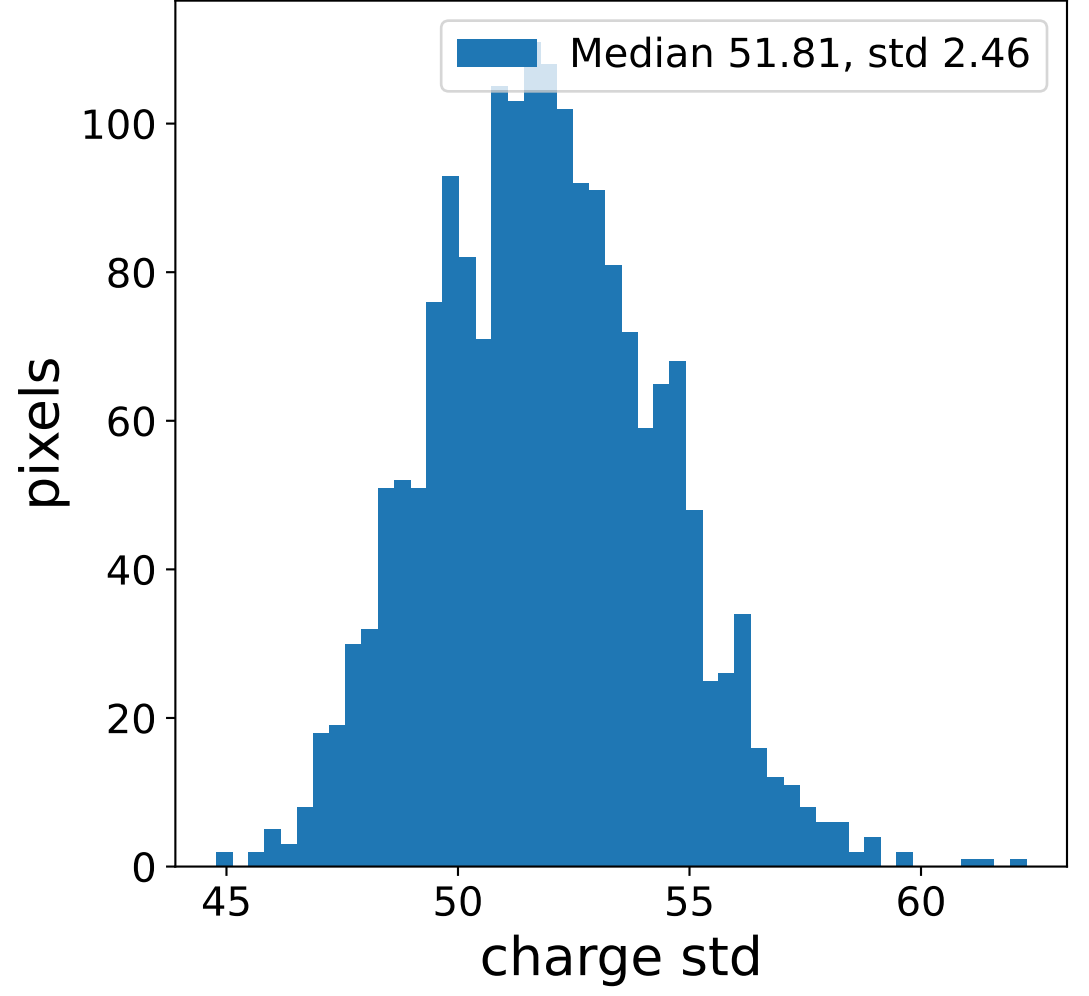

Run 3163

Run 3163

Run 3163 channel: HG

FF sample of 10000 events

pedestal sample of 10000 events

flat-fielded gain [ADC/pe]

Run 3163 channel: LG

FF sample of 10000 events

pedestal sample of 10000 events

flat-fielded gain [ADC/pe]