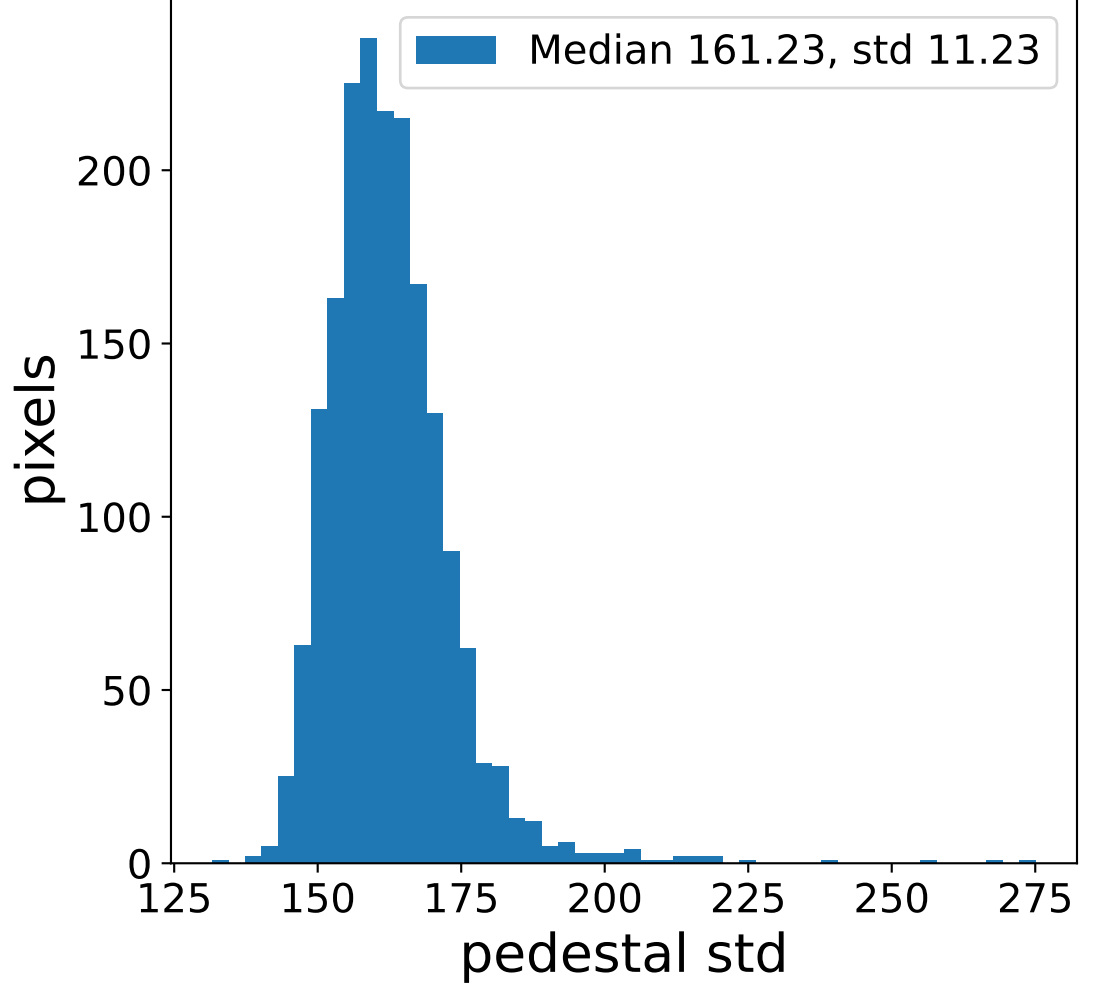

Run 3163

Run 3163

Run 3163 channel: HG

FF sample of 10000 events

pedestal sample of 10000 events

flat-fielded gain [ADC/pe]

Run 3163 channel: LG

FF sample of 10000 events

pedestal sample of 10000 events

flat-fielded gain [ADC/pe]