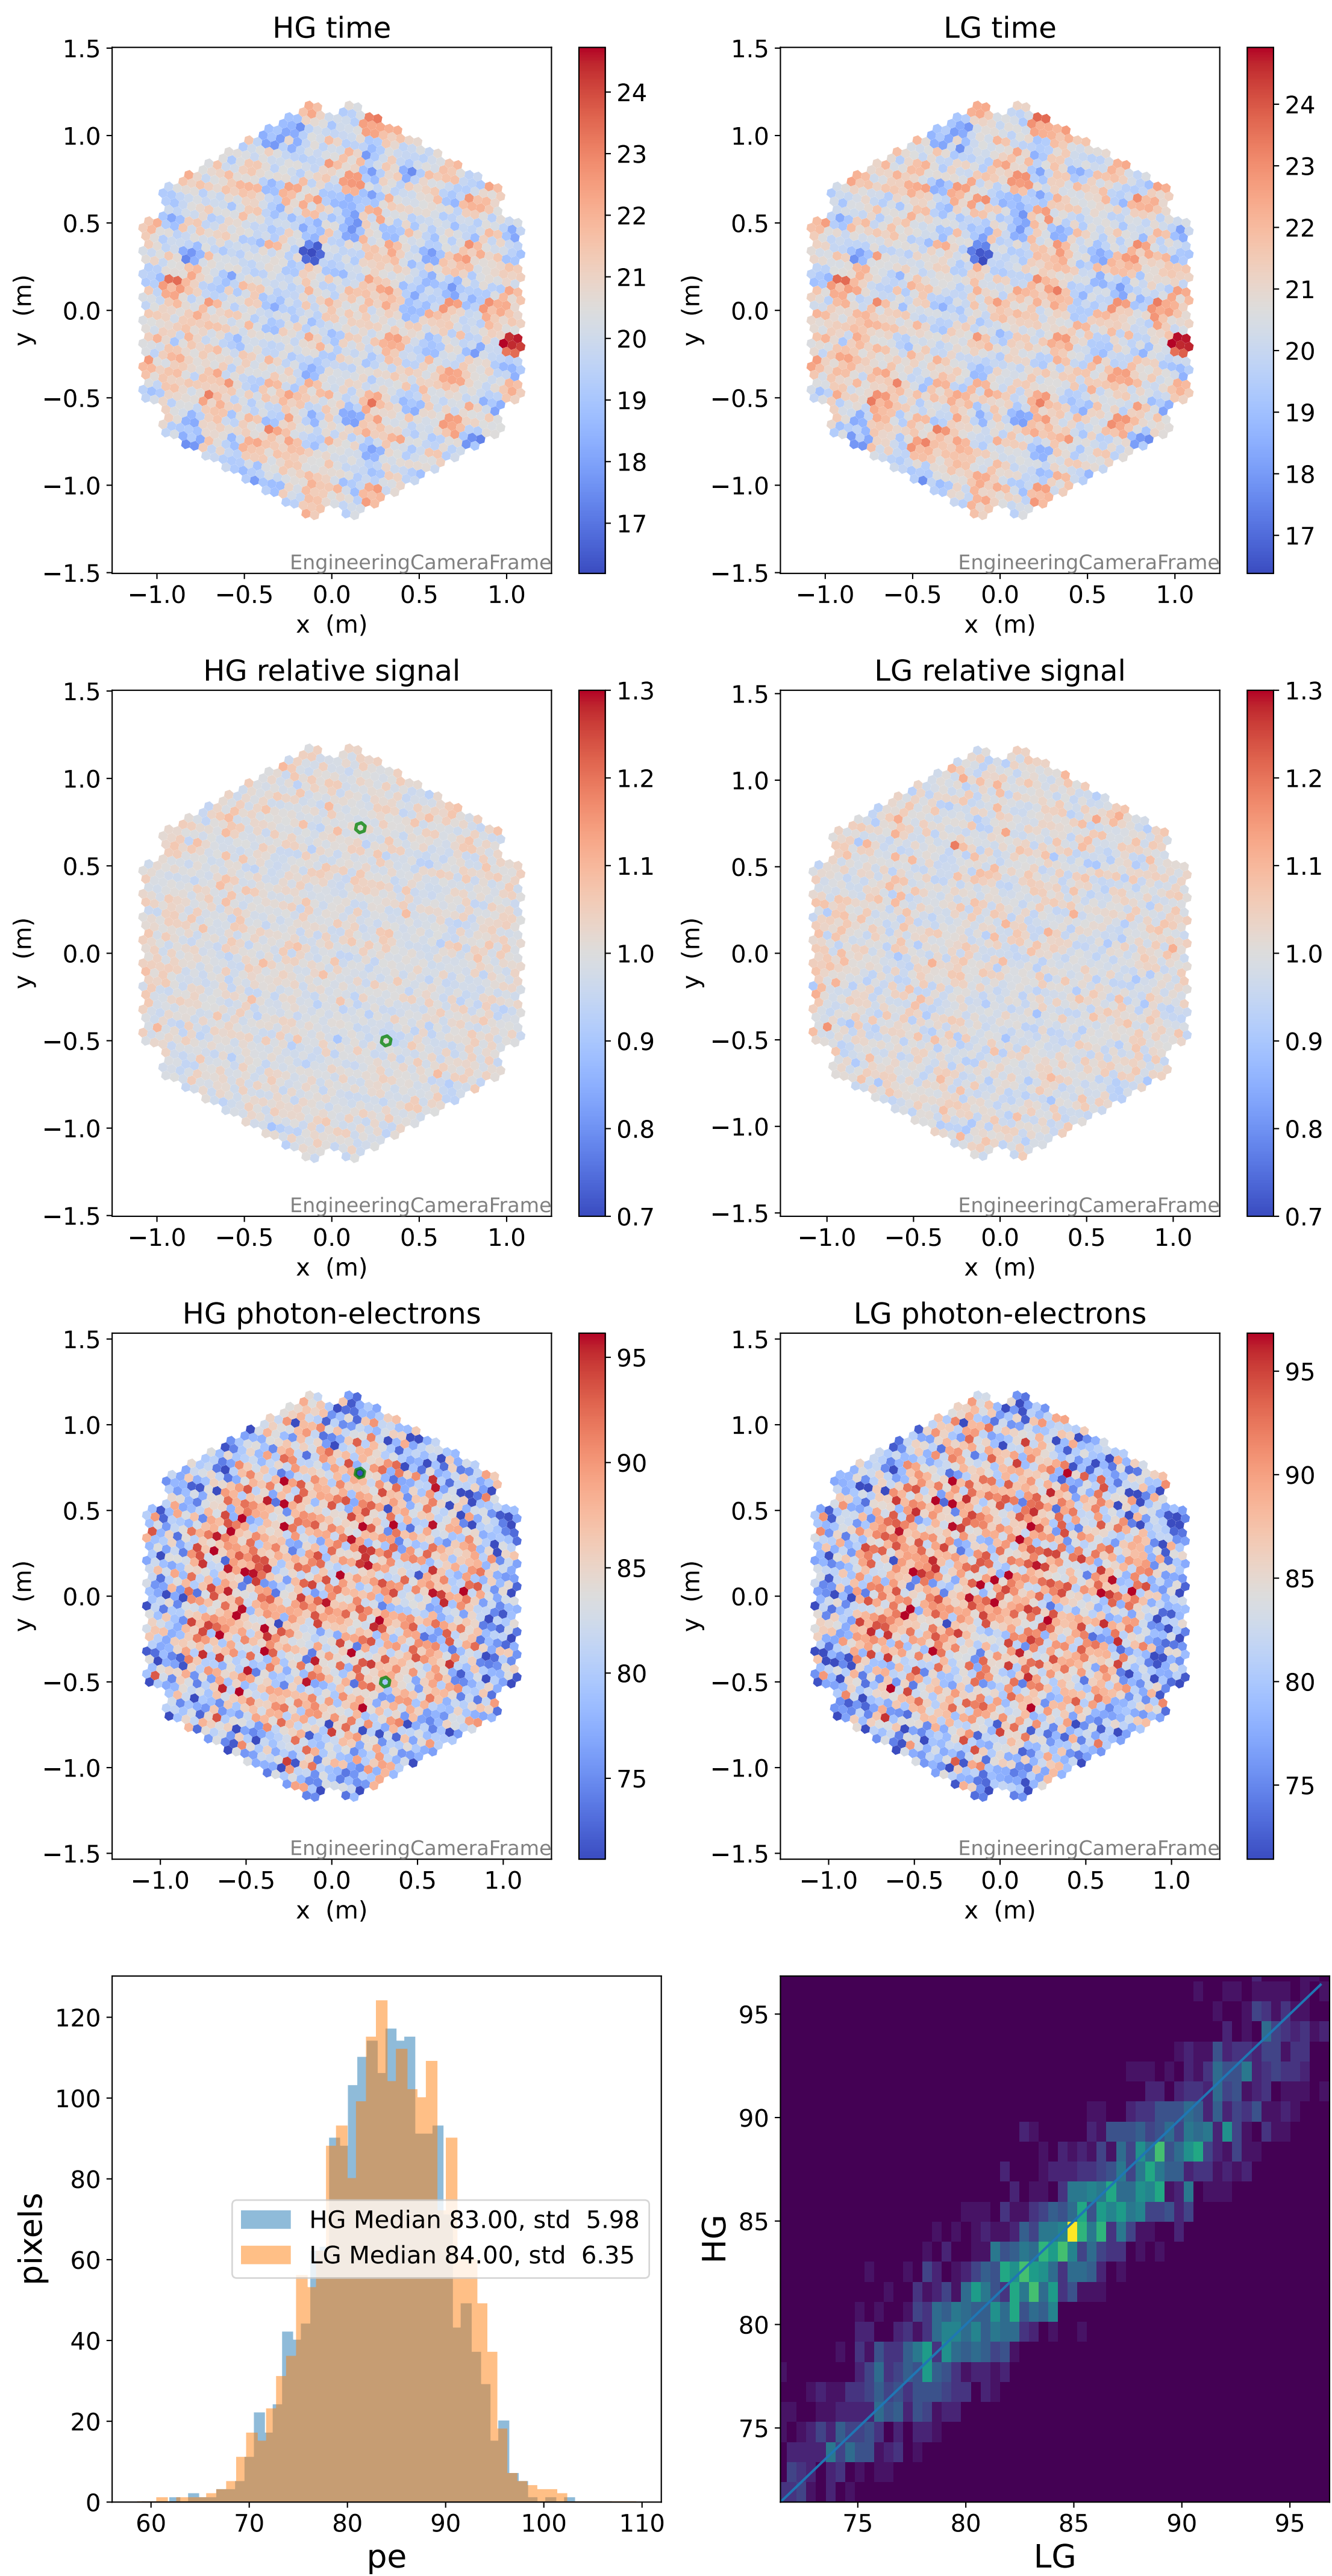

Run 3163

Run 3163

Run 3163 channel: HG

FF sample of 10000 events

pedestal sample of 10000 events

flat-fielded gain [ADC/pe]

Run 3163 channel: LG

FF sample of 10000 events

pedestal sample of 10000 events

flat-fielded gain [ADC/pe]