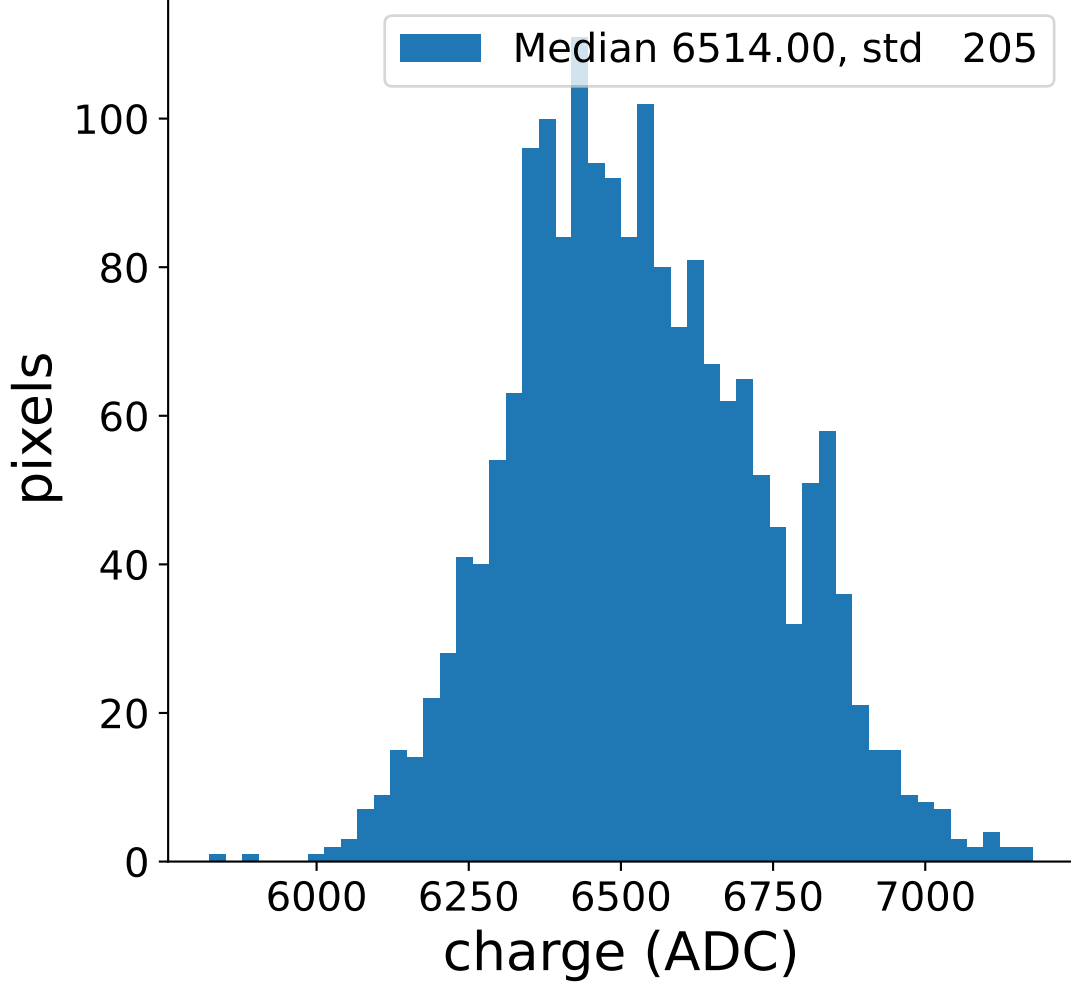

Run 3163

Run 3163

Run 3163 channel: HG

FF sample of 10000 events

pedestal sample of 10000 events

flat-fielded gain [ADC/pe]

Run 3163 channel: LG

FF sample of 10000 events

pedestal sample of 10000 events

flat-fielded gain [ADC/pe]