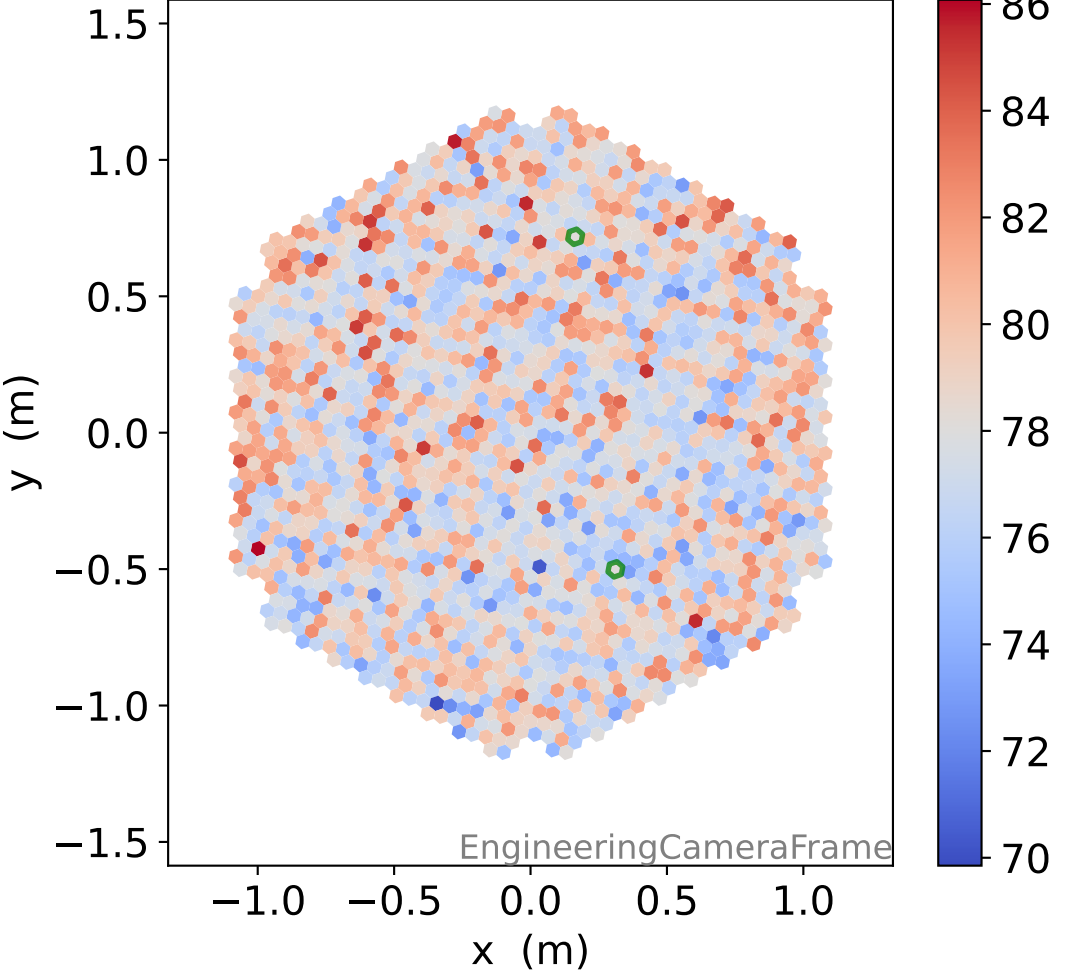

Run 3163

Run 3163

Run 3163 channel: HG

FF sample of 10000 events

pedestal sample of 10000 events

flat-fielded gain [ADC/pe]

Run 3163 channel: LG

FF sample of 10000 events

pedestal sample of 10000 events

flat-fielded gain [ADC/pe]