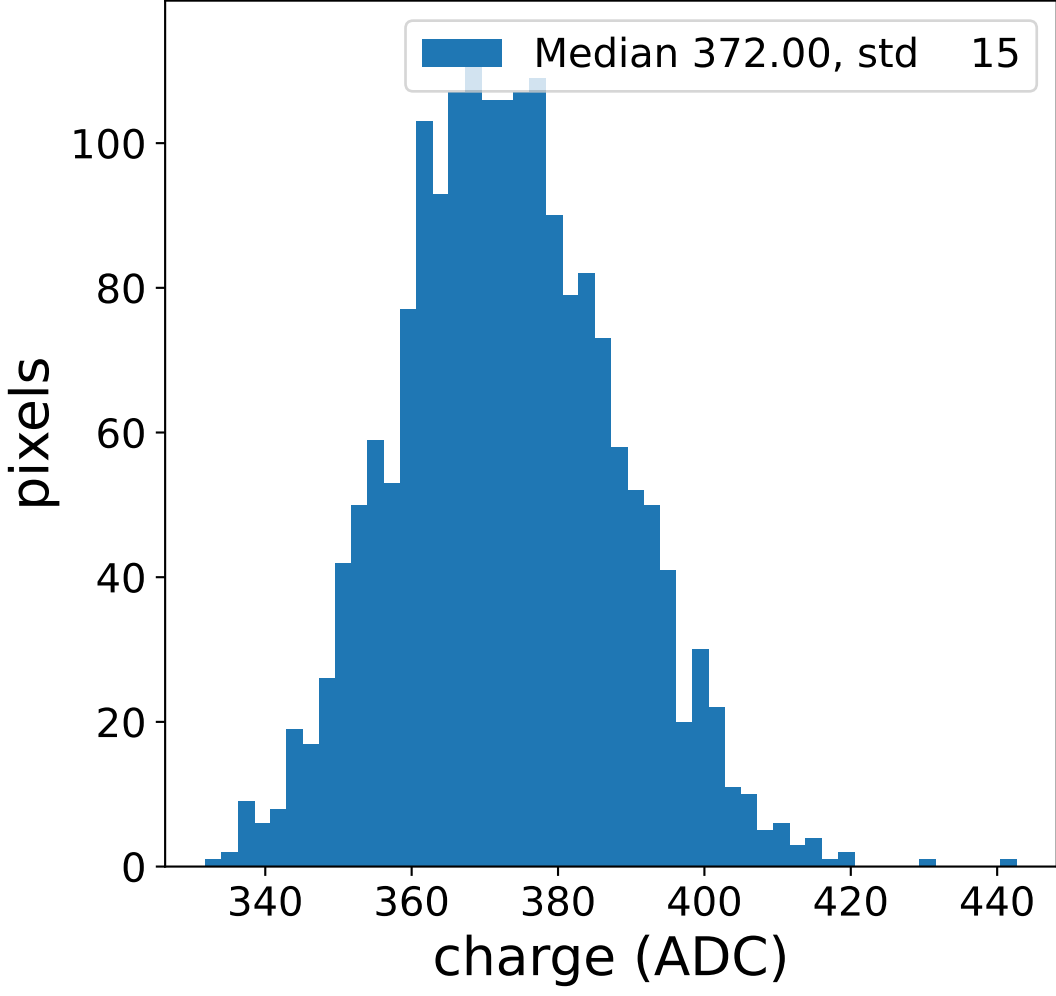

Run 3163

Run 3163

Run 3163 channel: HG

FF sample of 10000 events

pedestal sample of 10000 events

flat-fielded gain [ADC/pe]

Run 3163 channel: LG

FF sample of 10000 events

pedestal sample of 10000 events

flat-fielded gain [ADC/pe]