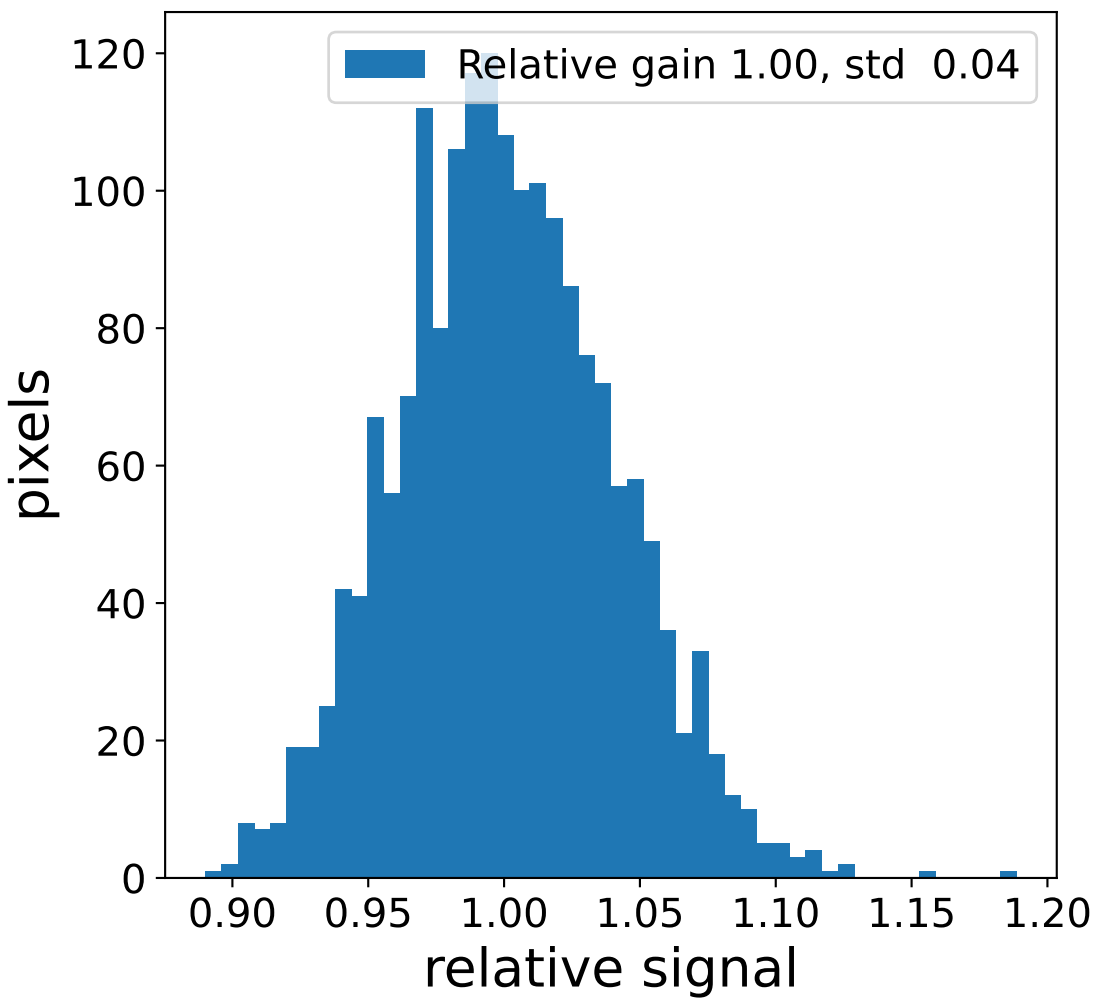

Run 3163

Run 3163

Run 3163 channel: HG

FF sample of 10000 events

pedestal sample of 10000 events

flat-fielded gain [ADC/pe]

Run 3163 channel: LG

FF sample of 10000 events

pedestal sample of 10000 events

flat-fielded gain [ADC/pe]