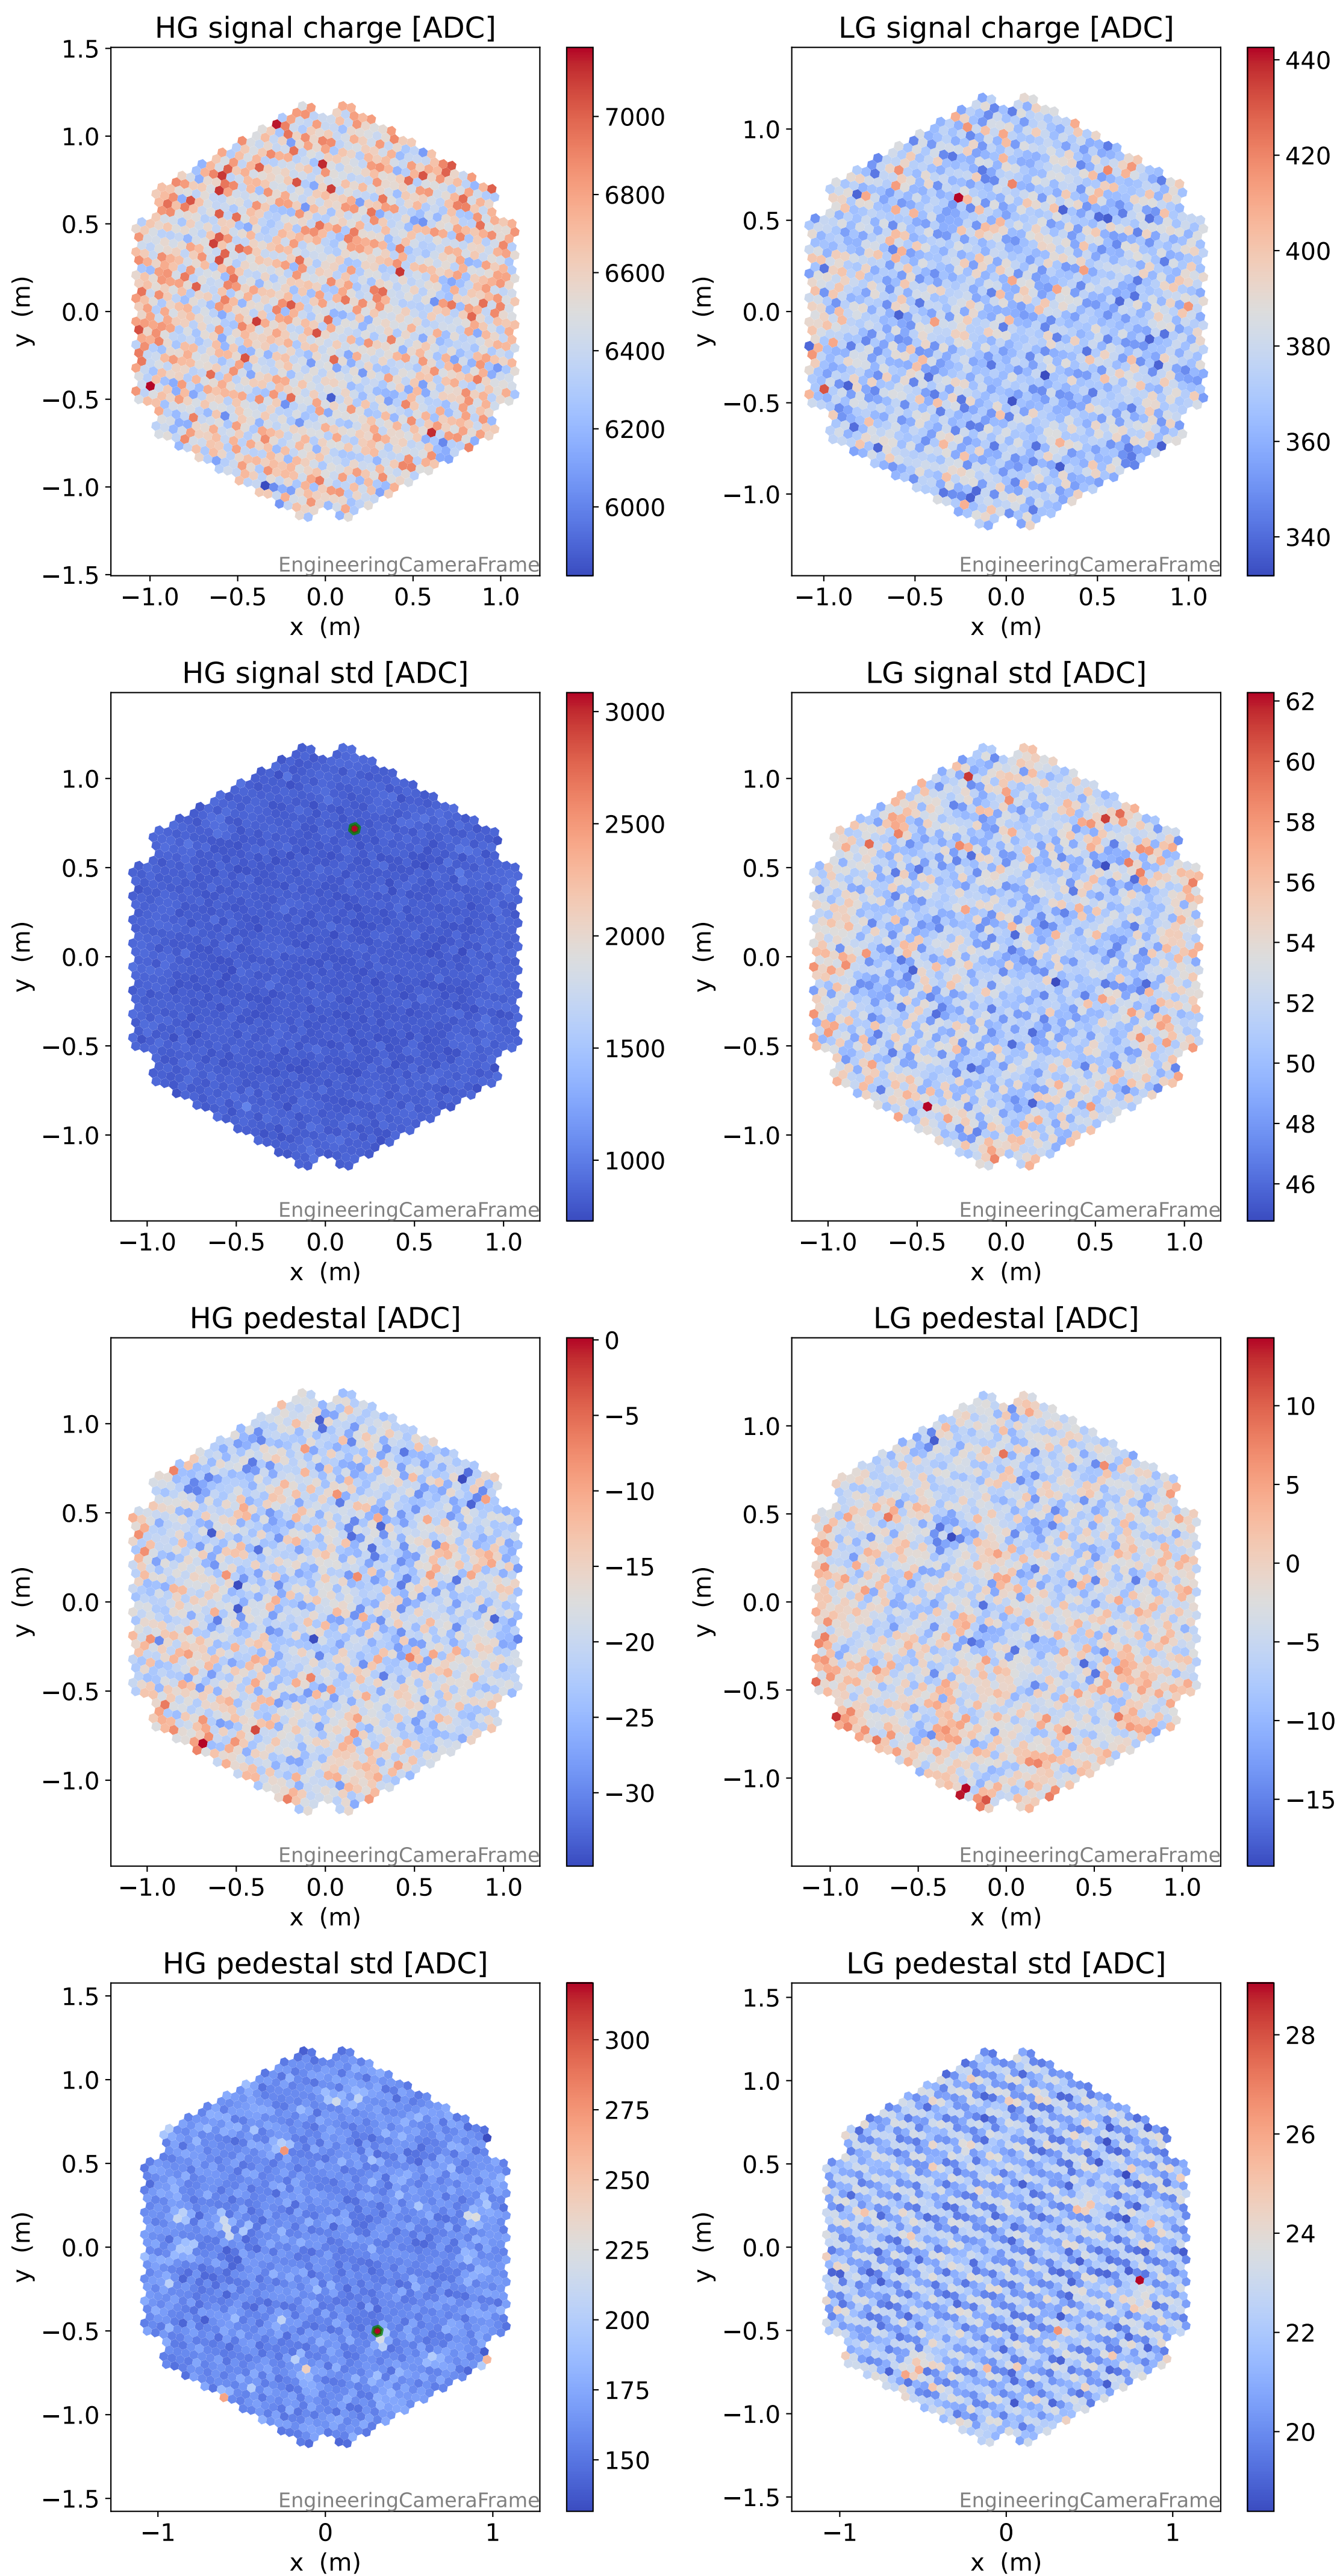

Run 3163

Run 3163

Run 3163 channel: HG

FF sample of 10000 events

pedestal sample of 10000 events

flat-fielded gain [ADC/pe]

Run 3163 channel: LG

FF sample of 10000 events

pedestal sample of 10000 events

flat-fielded gain [ADC/pe]