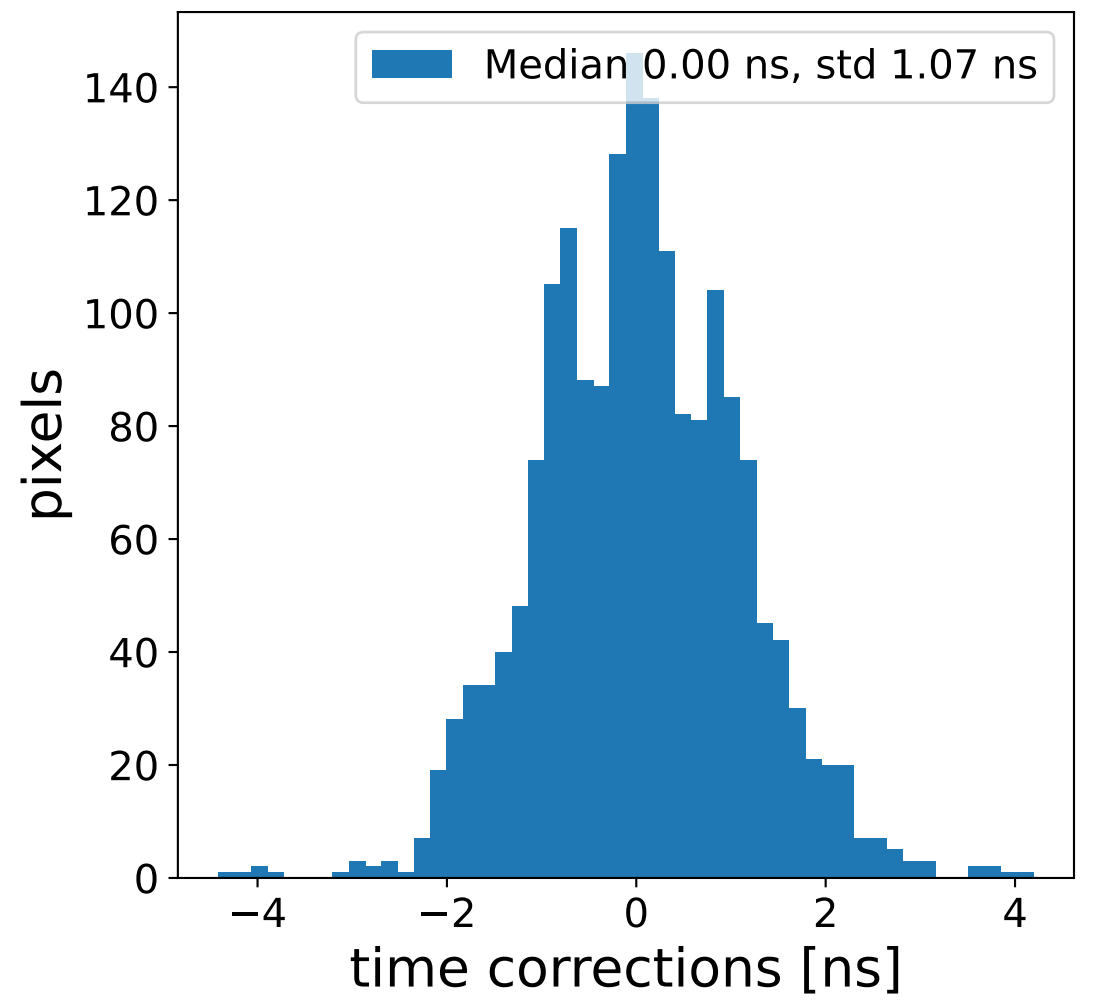

Run 3163

Run 3163

Run 3163 channel: HG

FF sample of 10000 events

pedestal sample of 10000 events

flat-fielded gain [ADC/pe]

Run 3163 channel: LG

FF sample of 10000 events

pedestal sample of 10000 events

flat-fielded gain [ADC/pe]