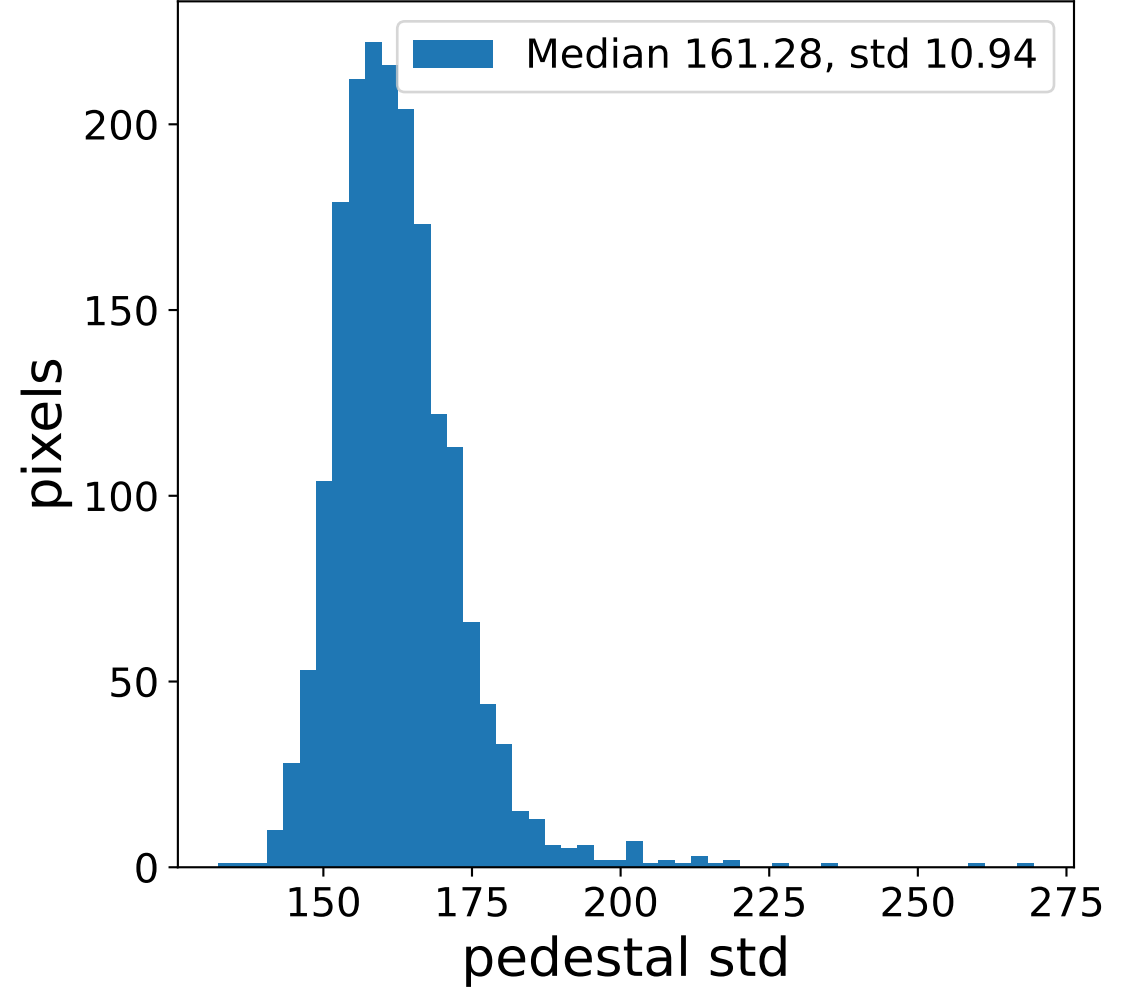

Run 3163

Run 3163

Run 3163 channel: HG

FF sample of 10000 events

pedestal sample of 10000 events

flat-fielded gain [ADC/pe]

Run 3163 channel: LG

FF sample of 10000 events

pedestal sample of 10000 events

flat-fielded gain [ADC/pe]