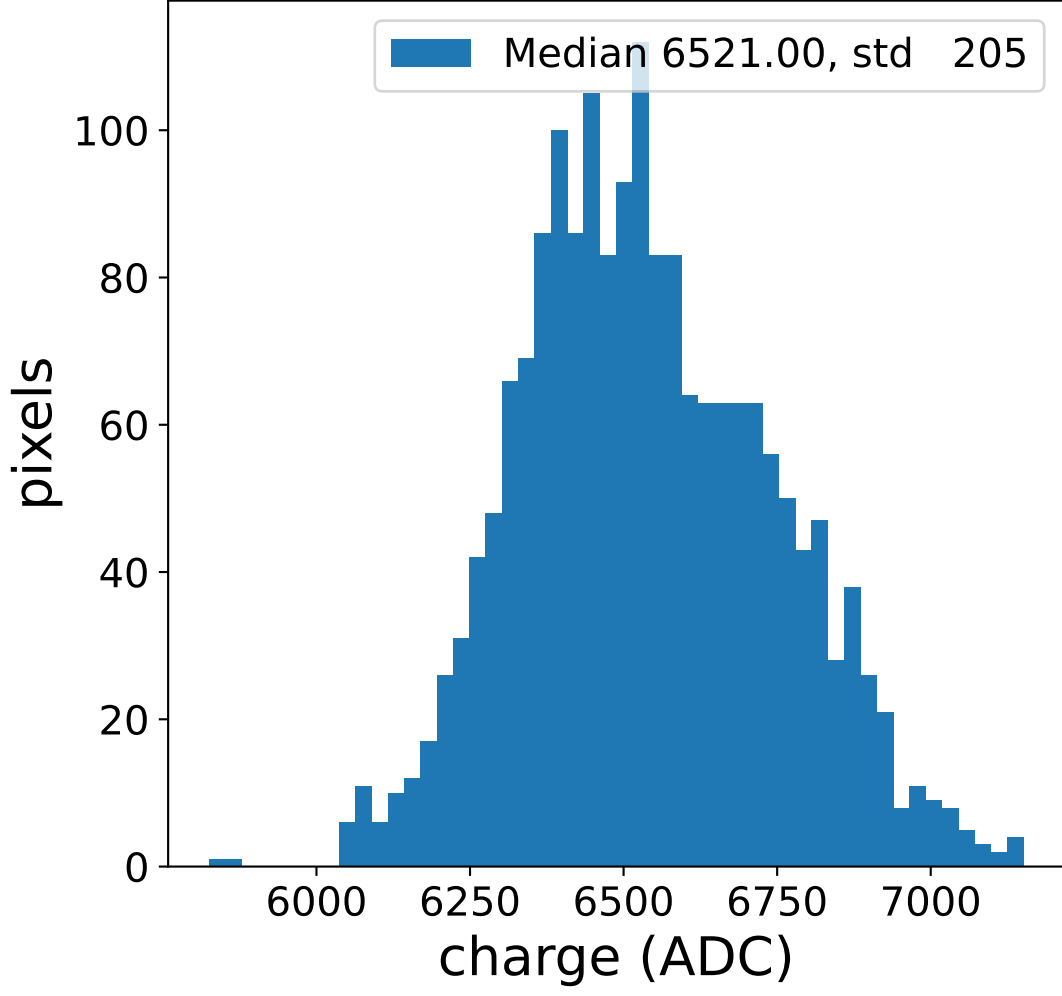

Run 3163

Run 3163

Run 3163 channel: HG

FF sample of 10000 events

pedestal sample of 10000 events

flat-fielded gain [ADC/pe]

Run 3163 channel: LG

FF sample of 10000 events

pedestal sample of 10000 events

flat-fielded gain [ADC/pe]