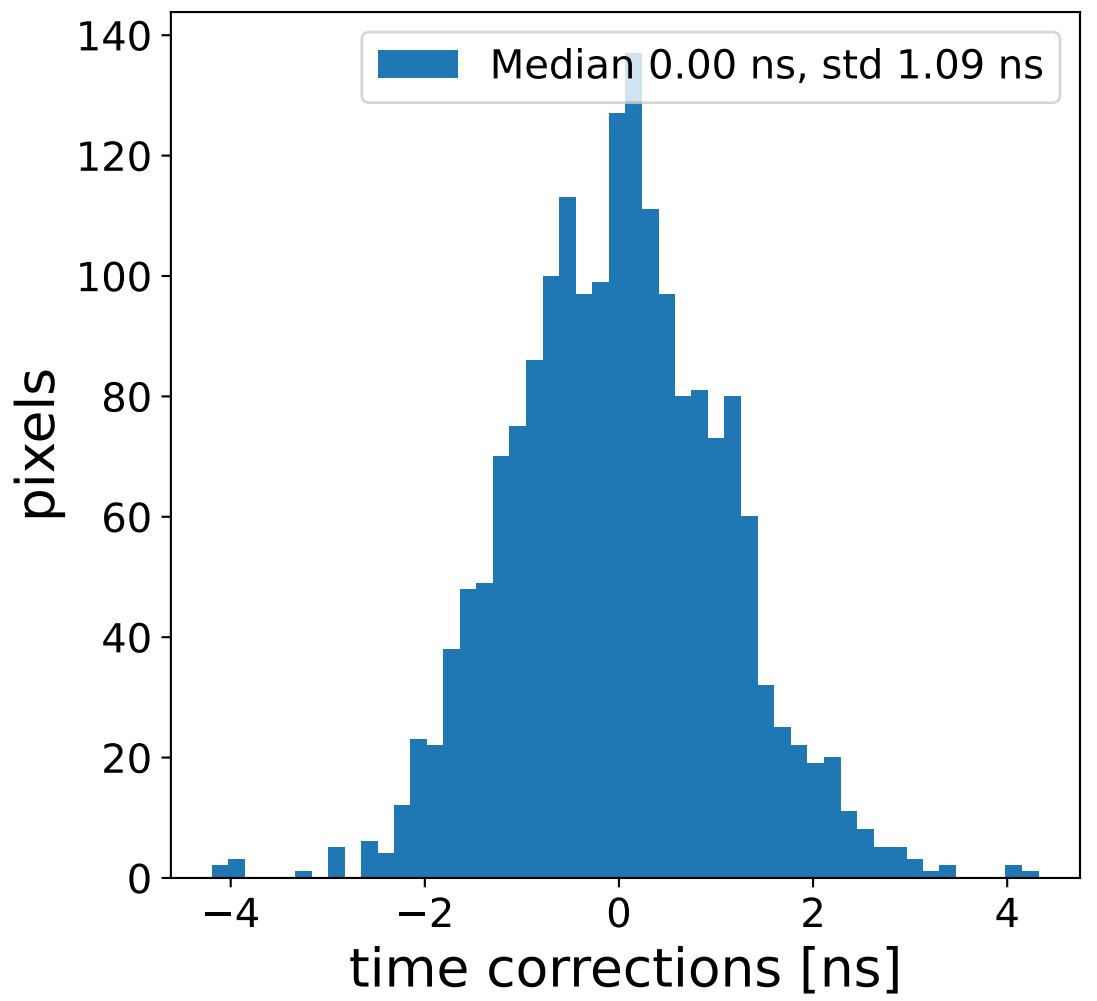

Run 3163

Run 3163

Run 3163 channel: HG

FF sample of 10000 events

pedestal sample of 10000 events

flat-fielded gain [ADC/pe]

Run 3163 channel: LG

FF sample of 10000 events

pedestal sample of 10000 events

flat-fielded gain [ADC/pe]