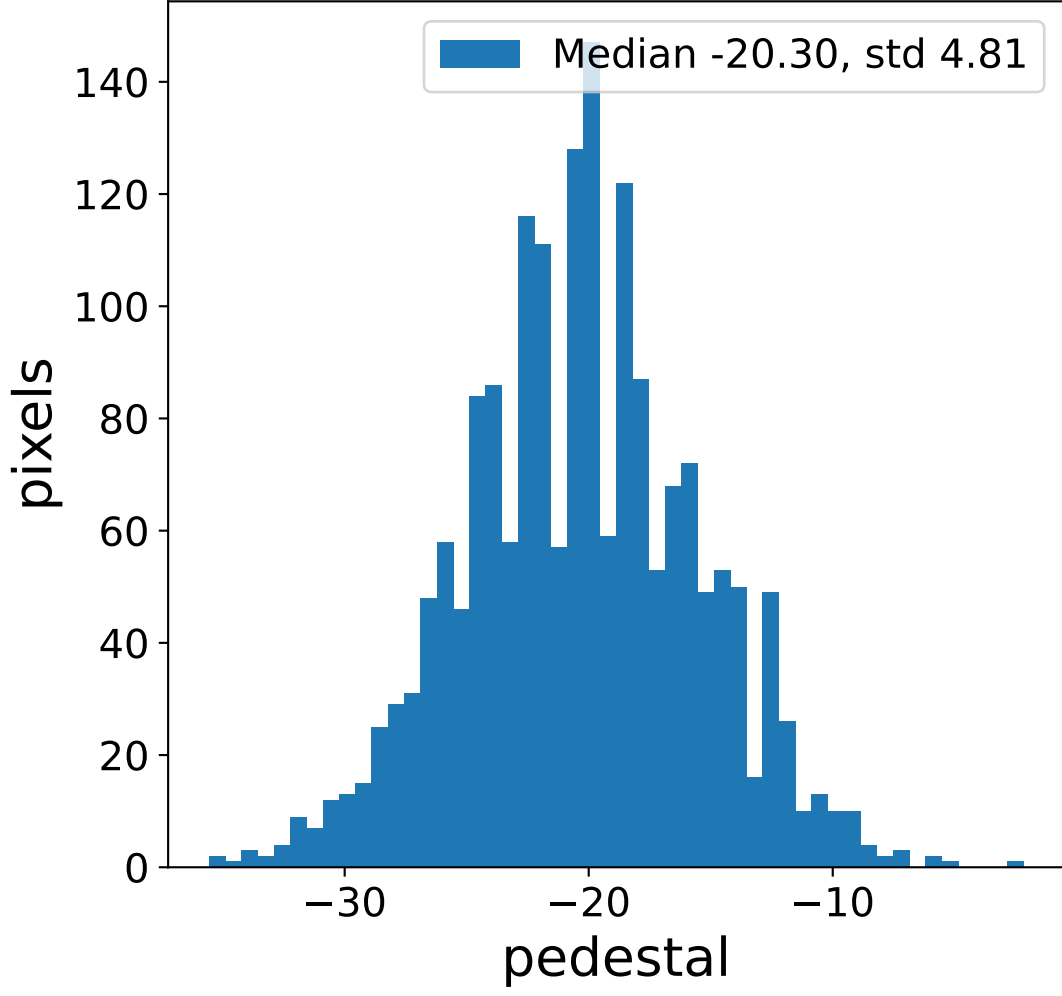

Run 3163

Run 3163

Run 3163 channel: HG

FF sample of 10000 events

pedestal sample of 10000 events

flat-fielded gain [ADC/pe]

Run 3163 channel: LG

FF sample of 10000 events

pedestal sample of 10000 events

flat-fielded gain [ADC/pe]