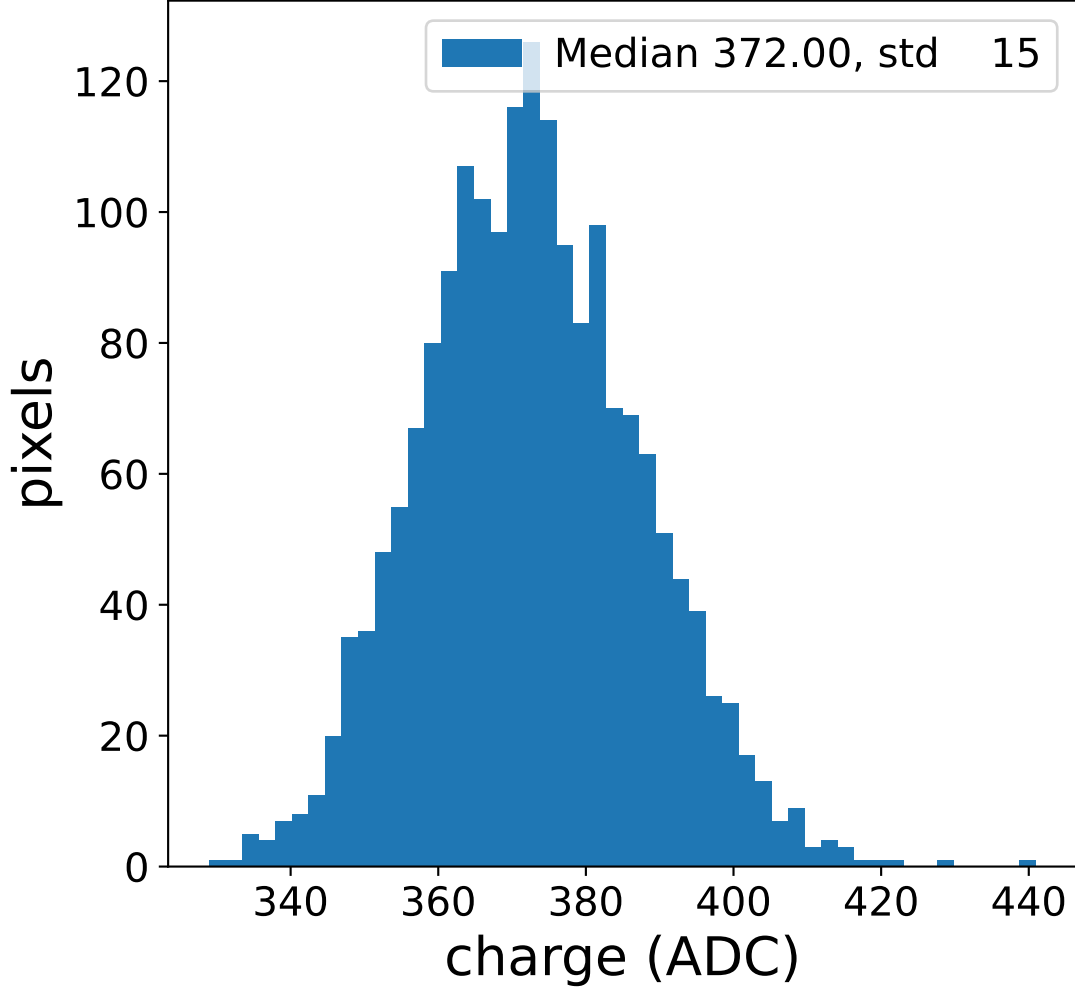

Run 3163

Run 3163

Run 3163 channel: HG

FF sample of 10000 events

pedestal sample of 10000 events

flat-fielded gain [ADC/pe]

Run 3163 channel: LG

FF sample of 10000 events

pedestal sample of 10000 events

flat-fielded gain [ADC/pe]