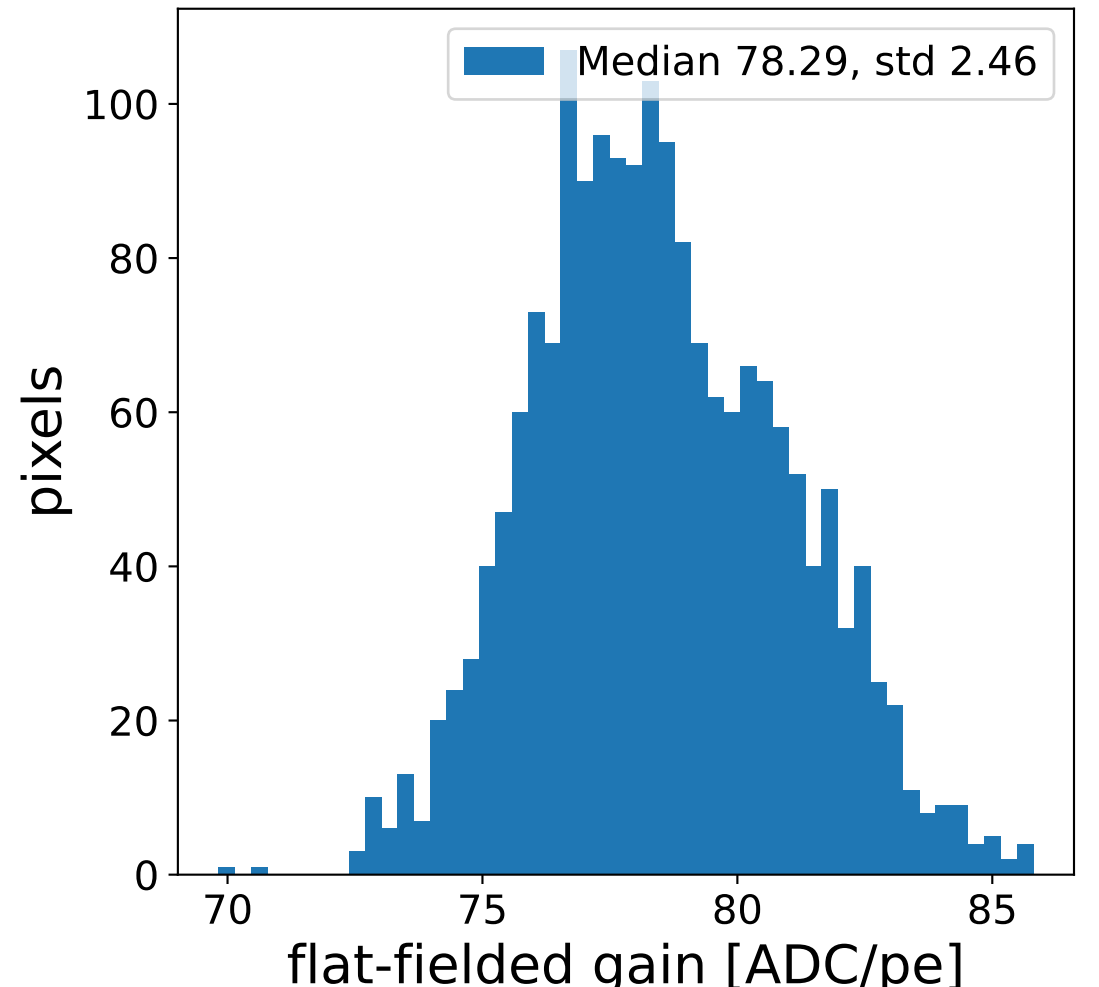

Run 3163

Run 3163

Run 3163 channel: HG

FF sample of 10000 events

pedestal sample of 10000 events

flat-fielded gain [ADC/pe]

Run 3163 channel: LG

FF sample of 10000 events

pedestal sample of 10000 events

flat-fielded gain [ADC/pe]