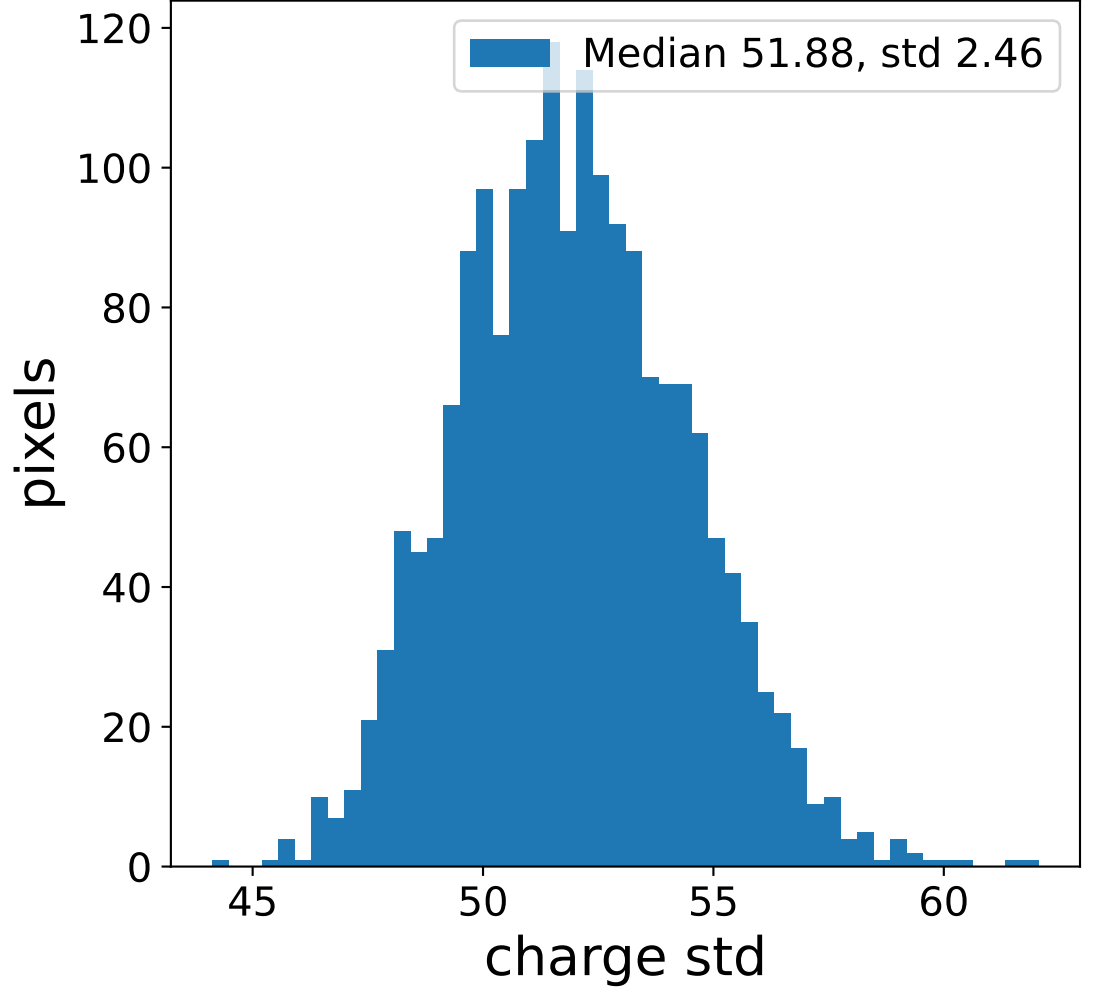

Run 3163

Run 3163

Run 3163 channel: HG

FF sample of 10000 events

pedestal sample of 10000 events

flat-fielded gain [ADC/pe]

Run 3163 channel: LG

FF sample of 10000 events

pedestal sample of 10000 events

flat-fielded gain [ADC/pe]