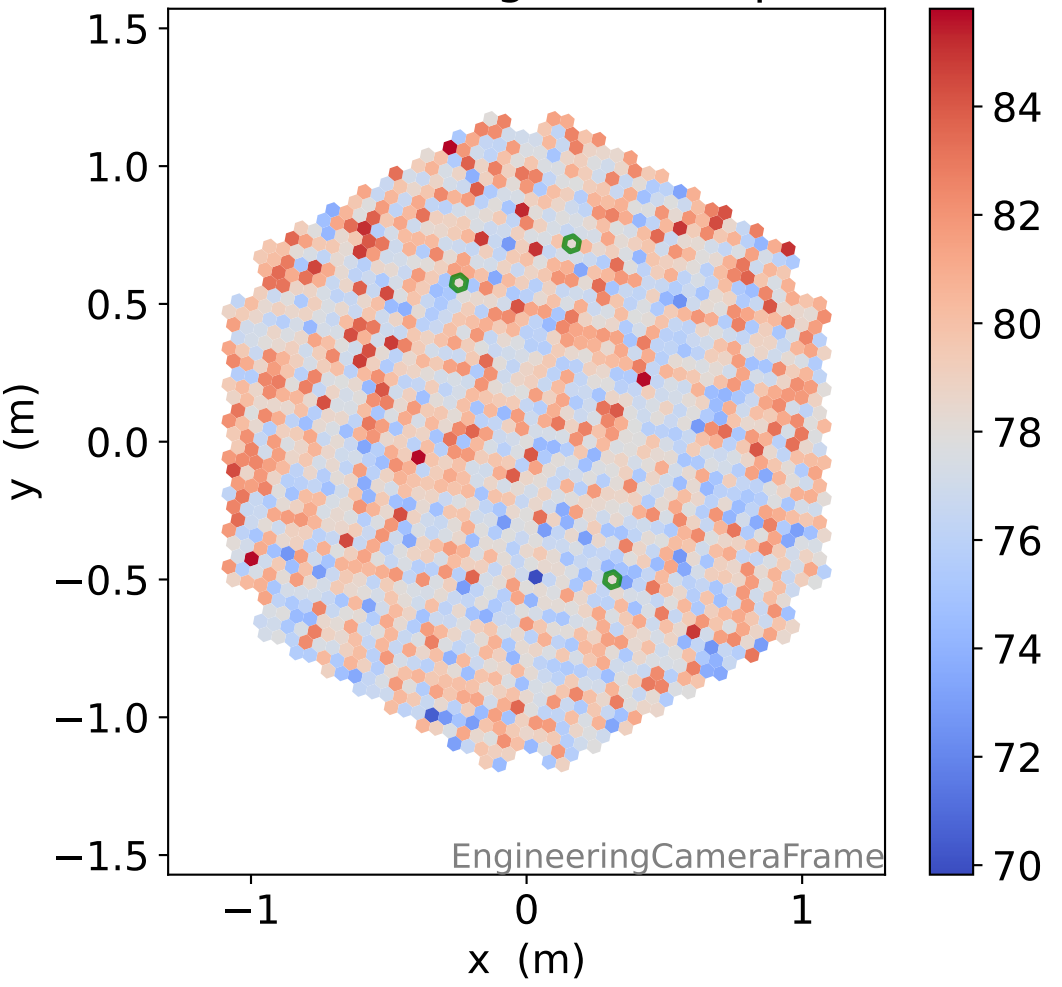

Run 3163

Run 3163

Run 3163 channel: HG

FF sample of 10000 events

pedestal sample of 10000 events

flat-fielded gain [ADC/pe]

Run 3163 channel: LG

FF sample of 10000 events

pedestal sample of 10000 events

flat-fielded gain [ADC/pe]