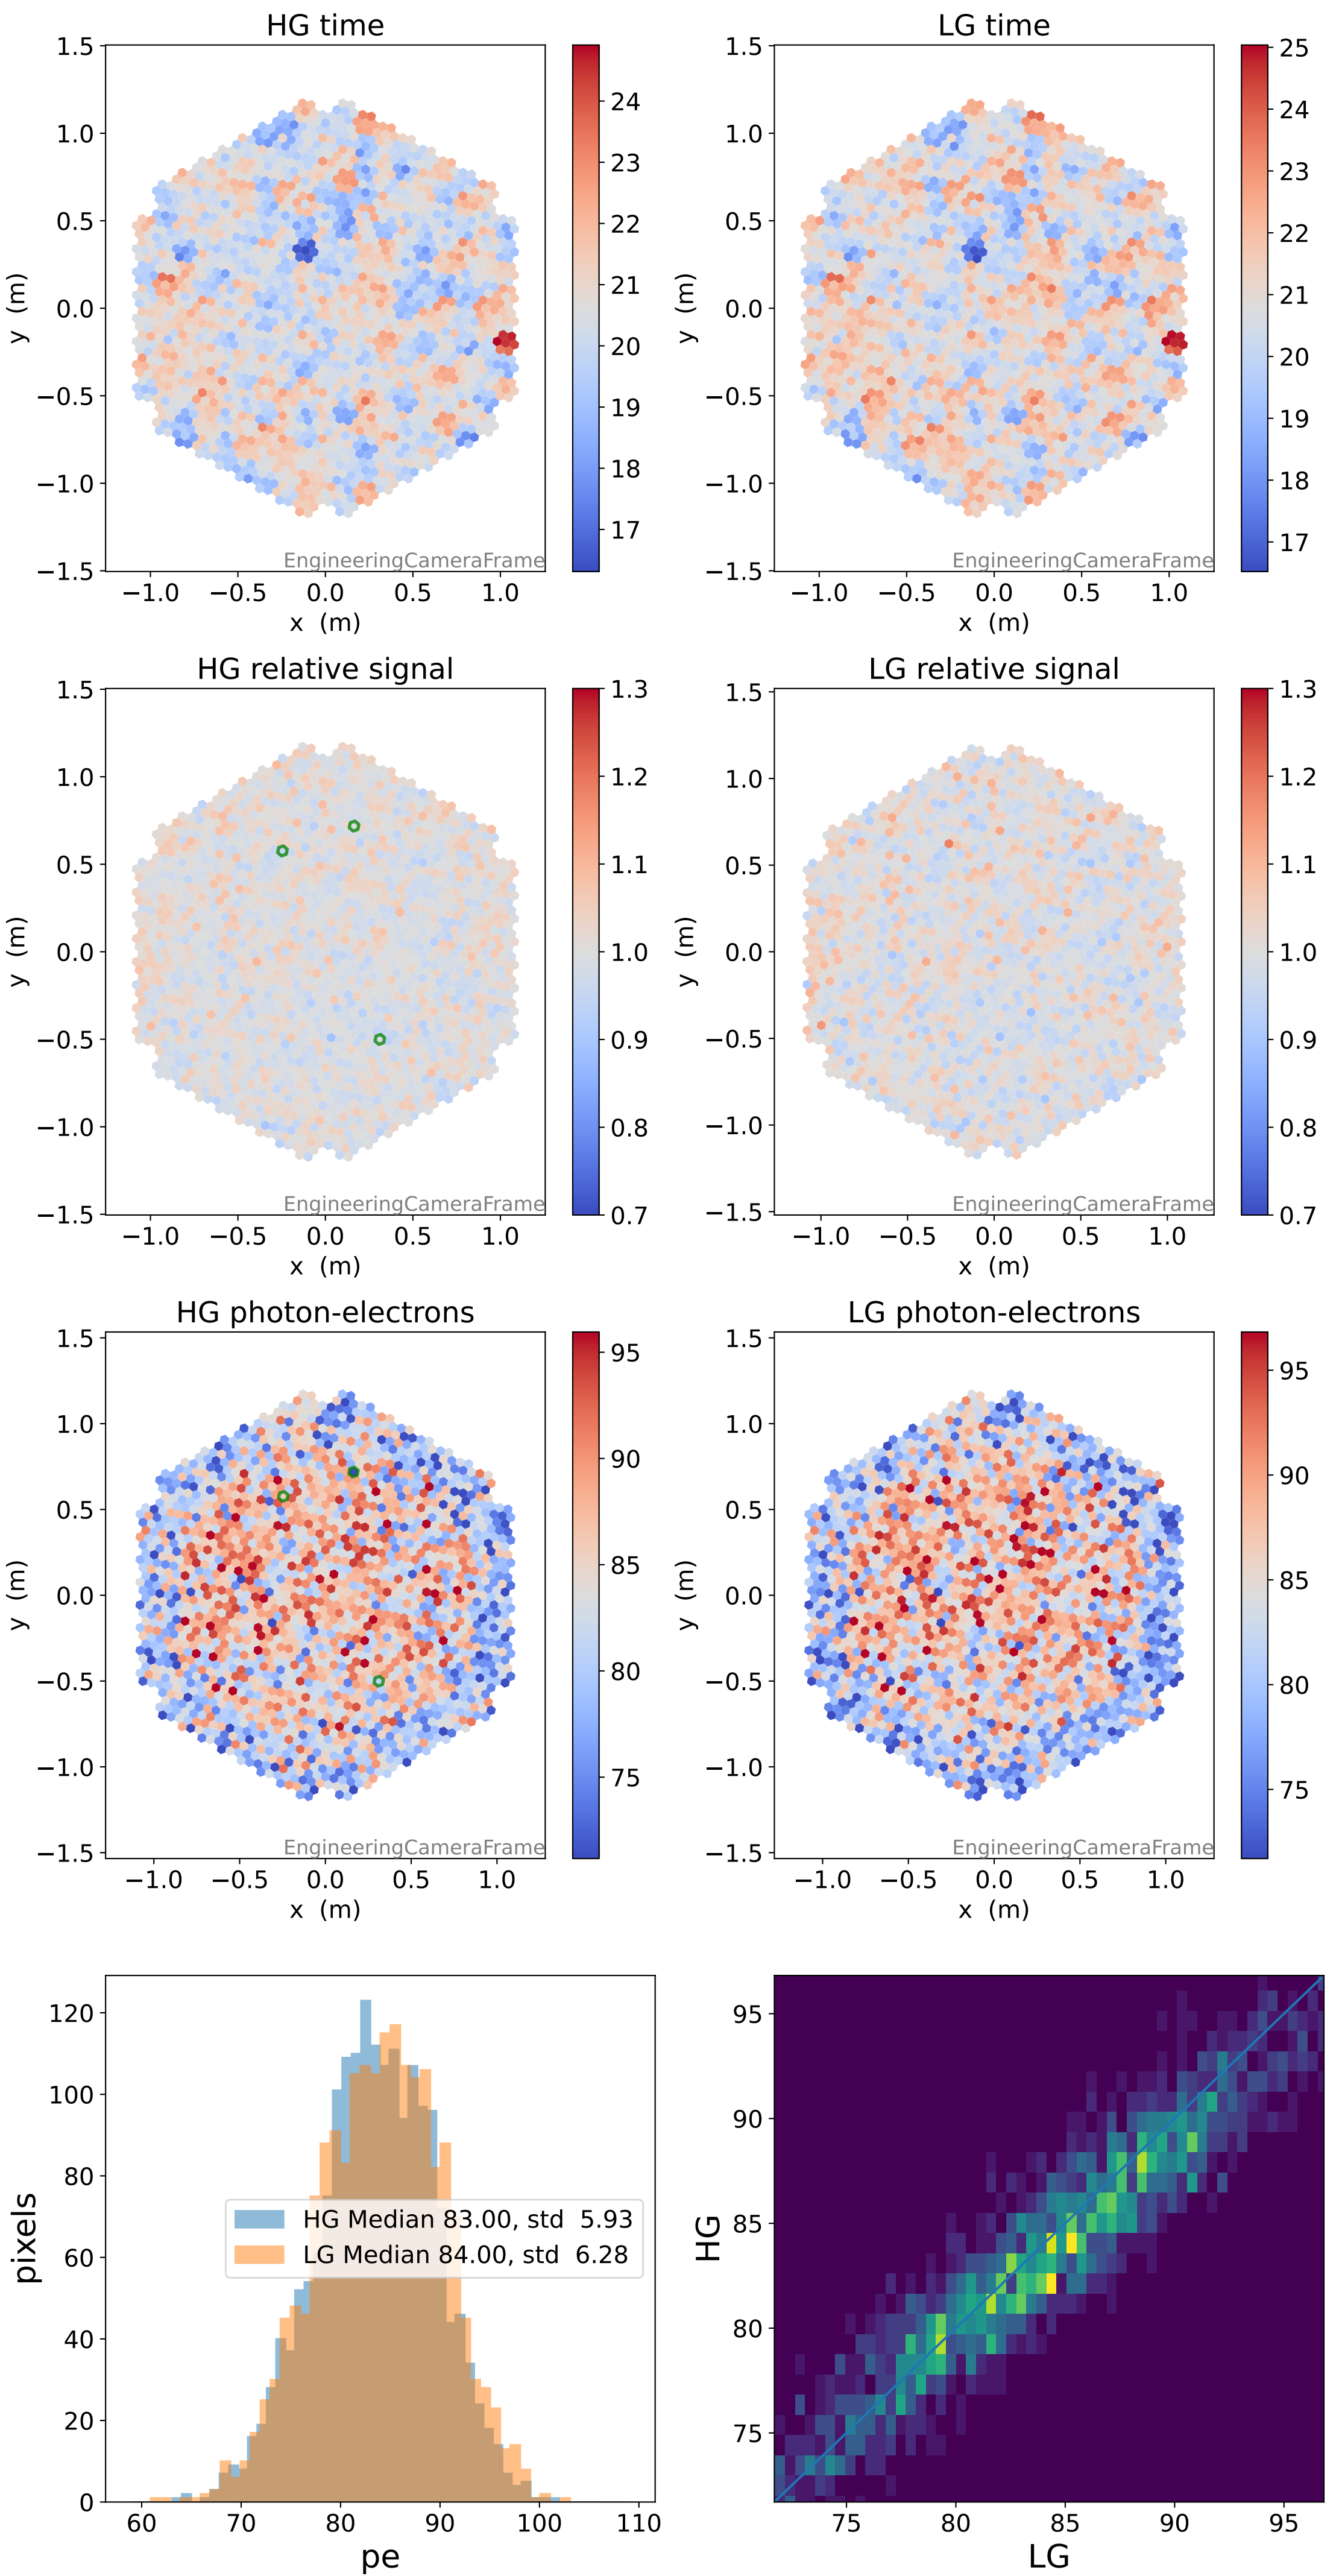

Run 3163

Run 3163

Run 3163 channel: HG

FF sample of 10000 events

pedestal sample of 10000 events

flat-fielded gain [ADC/pe]

Run 3163 channel: LG

FF sample of 10000 events

pedestal sample of 10000 events

flat-fielded gain [ADC/pe]