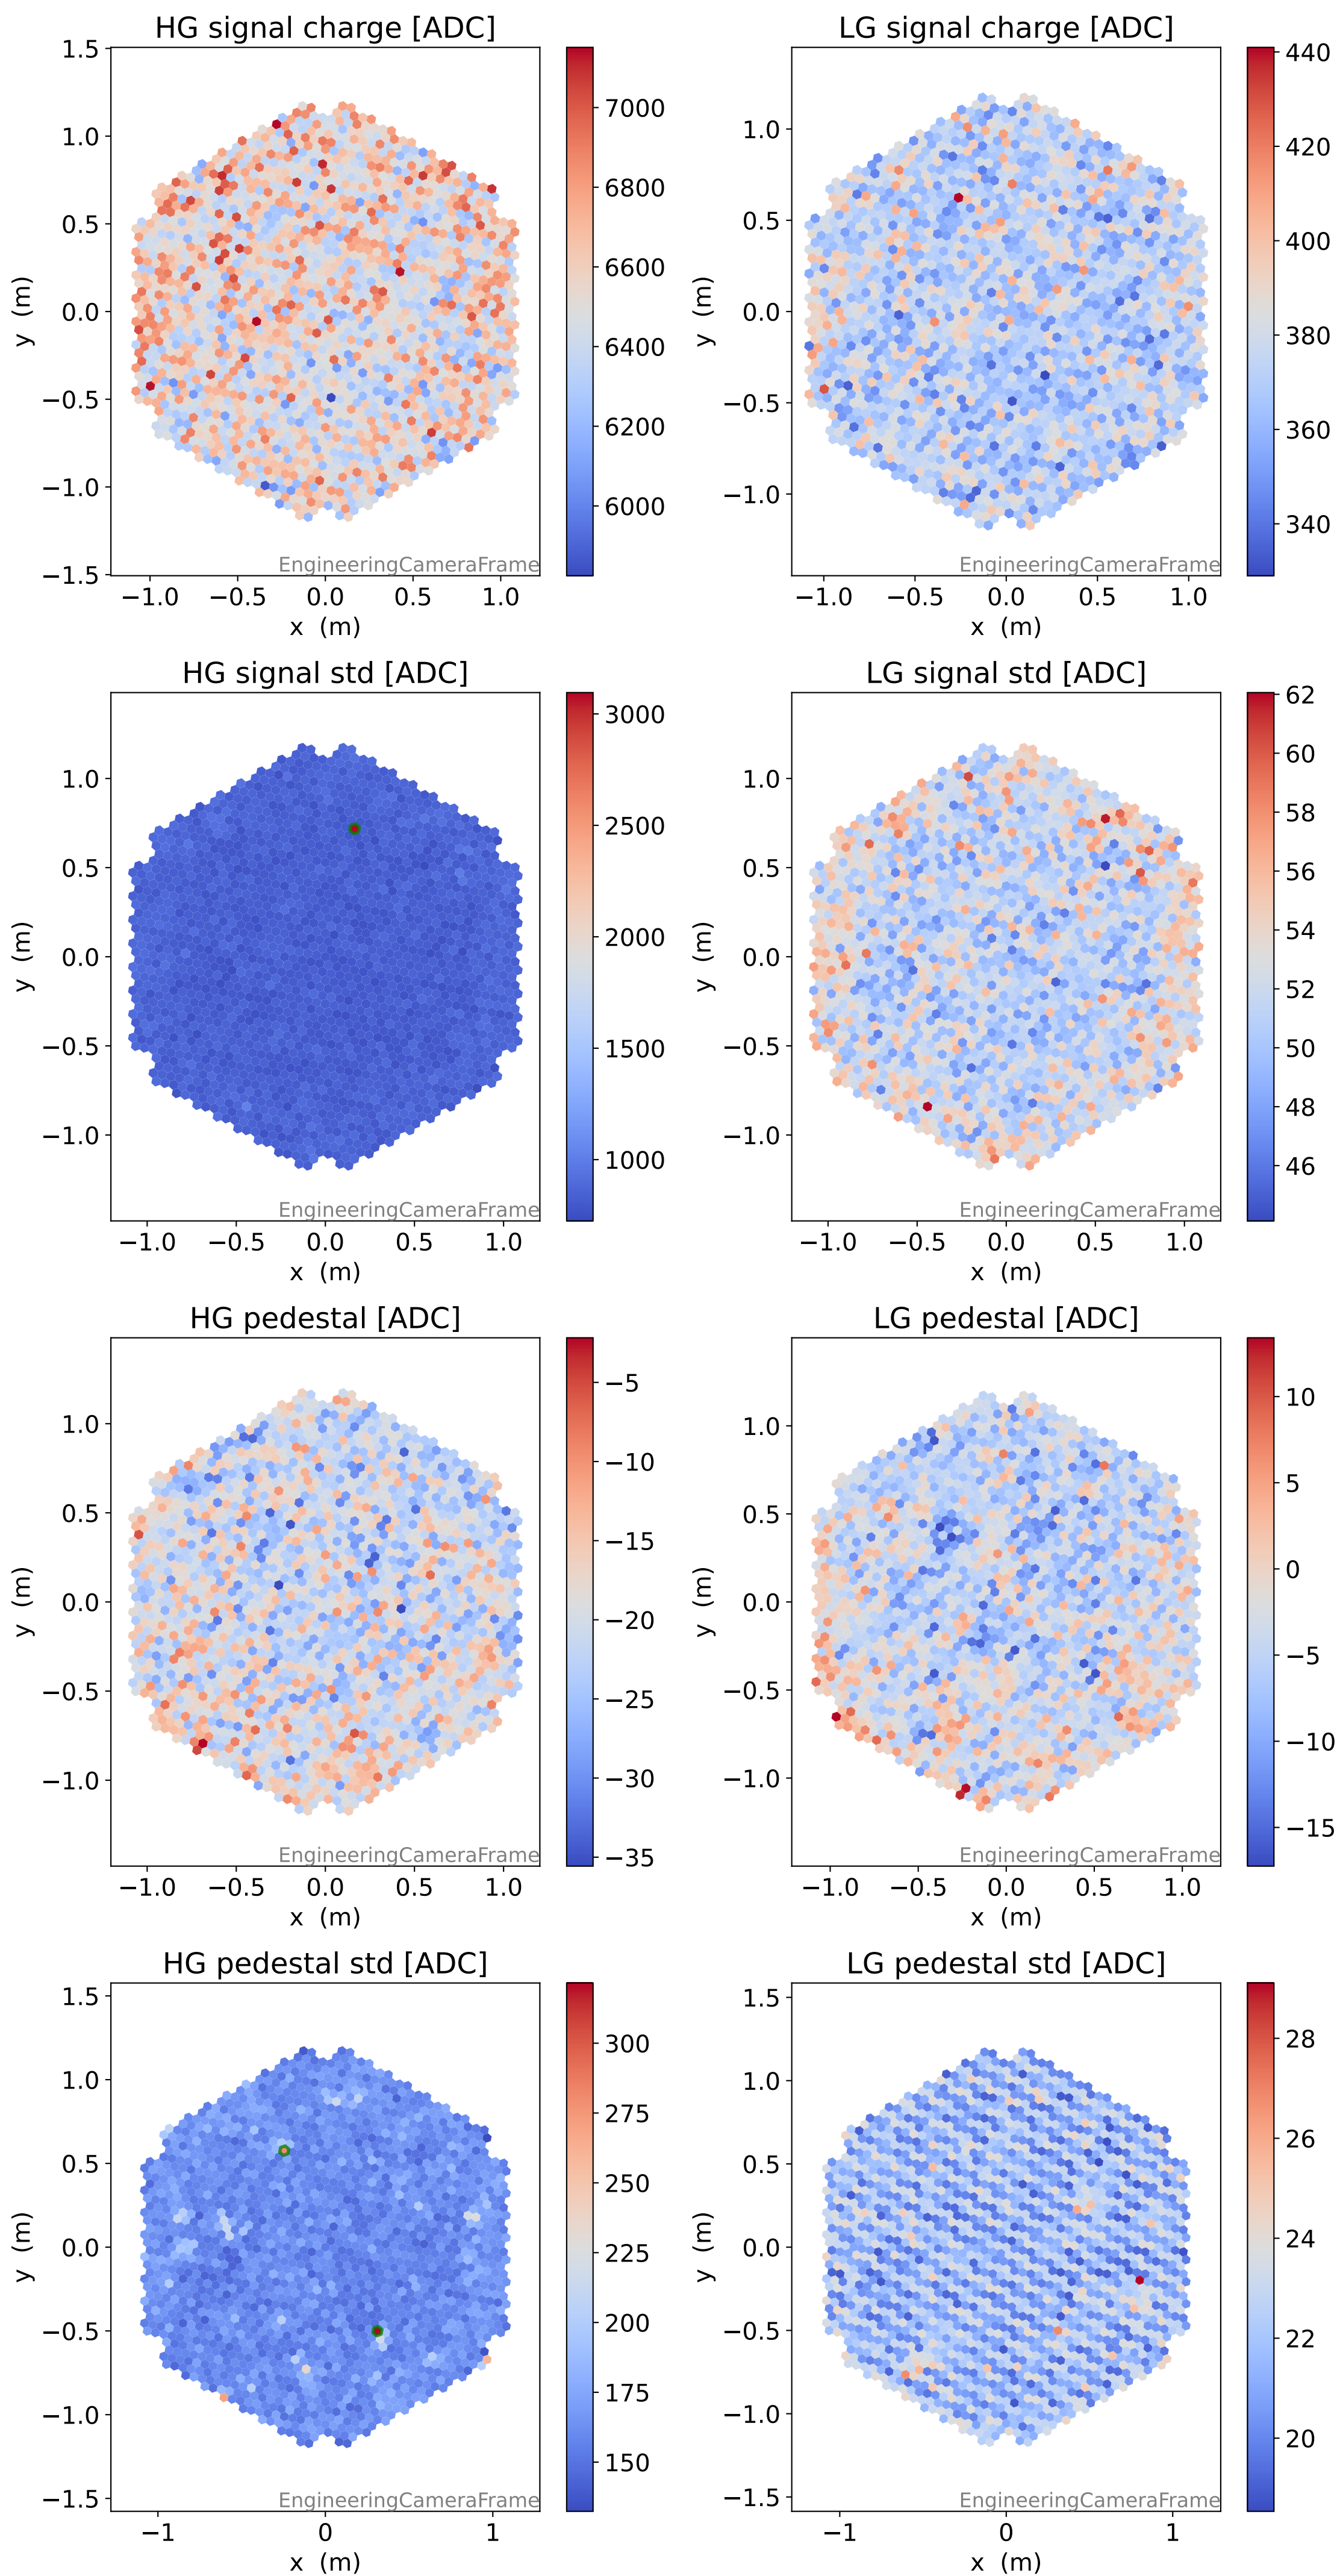

Run 3163

Run 3163

Run 3163 channel: HG

FF sample of 10000 events

pedestal sample of 10000 events

flat-fielded gain [ADC/pe]

Run 3163 channel: LG

FF sample of 10000 events

pedestal sample of 10000 events

flat-fielded gain [ADC/pe]