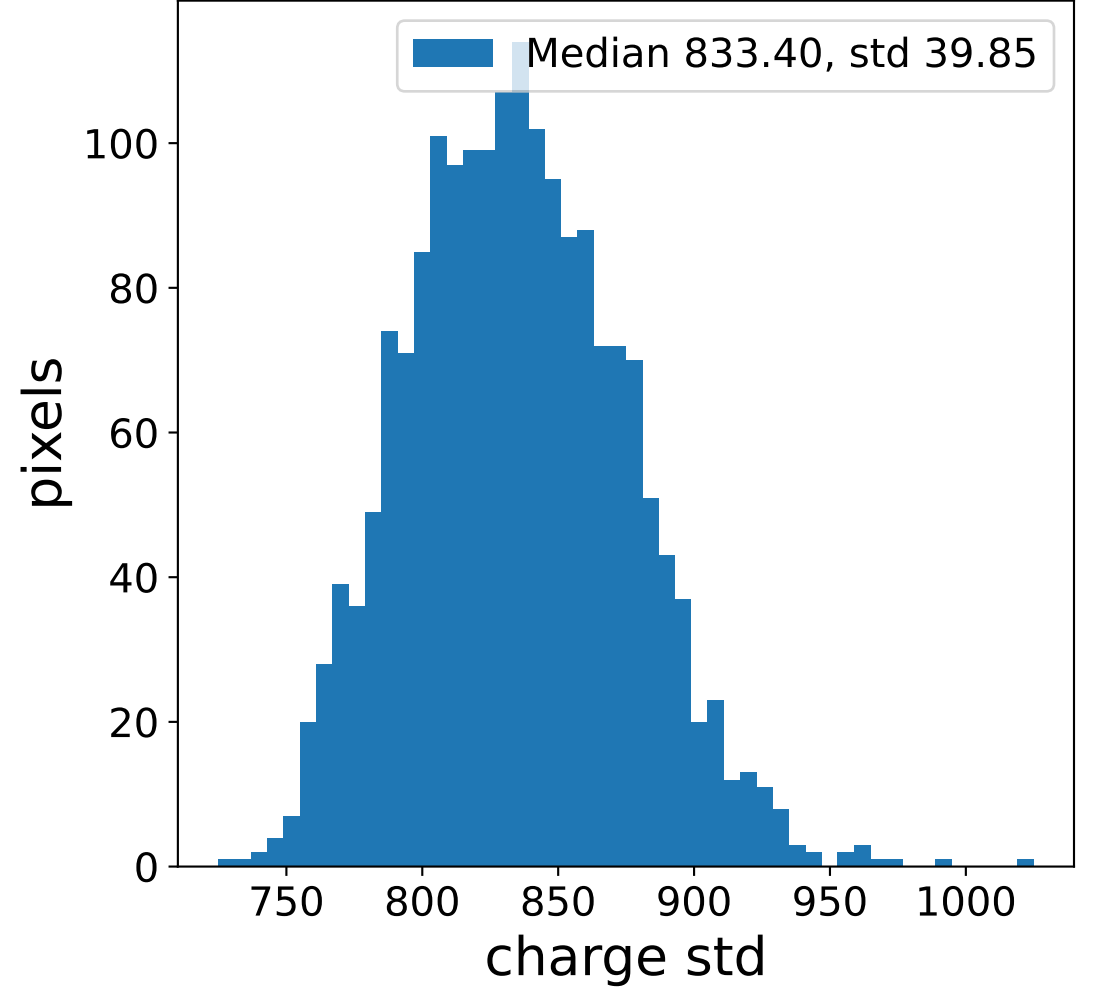

Run 3163

Run 3163

Run 3163 channel: HG

FF sample of 10000 events

pedestal sample of 10000 events

flat-fielded gain [ADC/pe]

Run 3163 channel: LG

FF sample of 10000 events

pedestal sample of 10000 events

flat-fielded gain [ADC/pe]