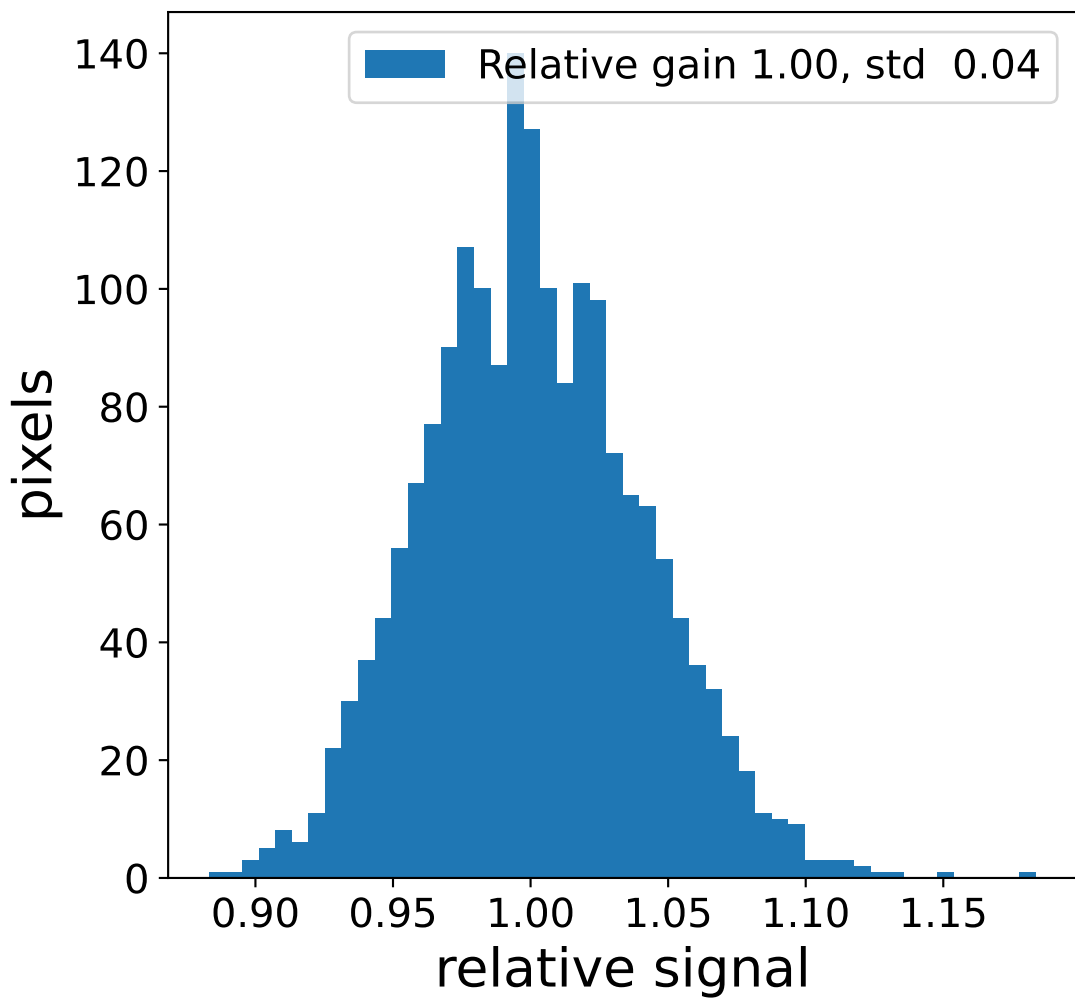

Run 3163

Run 3163

Run 3163 channel: HG

FF sample of 10000 events

pedestal sample of 10000 events

flat-fielded gain [ADC/pe]

Run 3163 channel: LG

FF sample of 10000 events

pedestal sample of 10000 events

flat-fielded gain [ADC/pe]