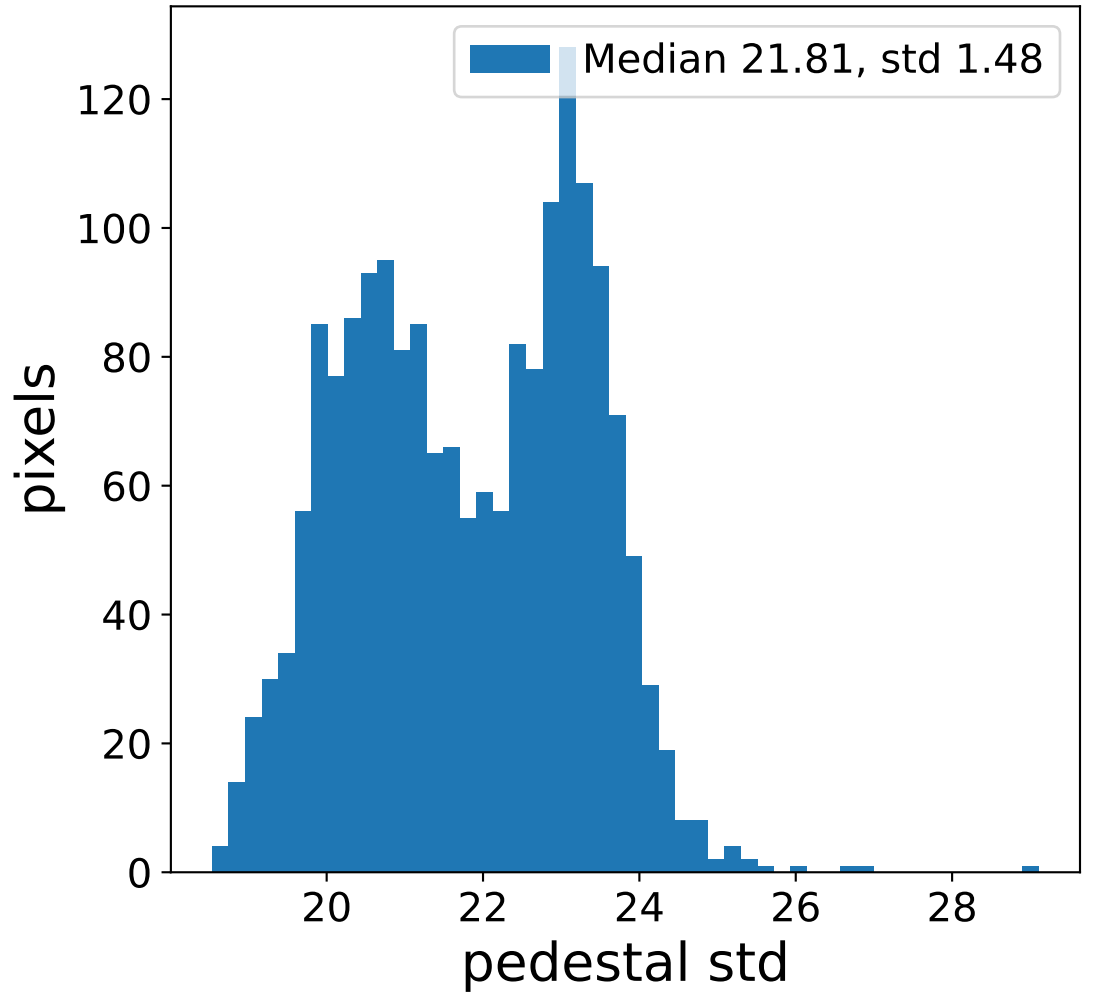

Run 3163

Run 3163

Run 3163 channel: HG

FF sample of 10000 events

pedestal sample of 10000 events

flat-fielded gain [ADC/pe]

Run 3163 channel: LG

FF sample of 10000 events

pedestal sample of 10000 events

flat-fielded gain [ADC/pe]