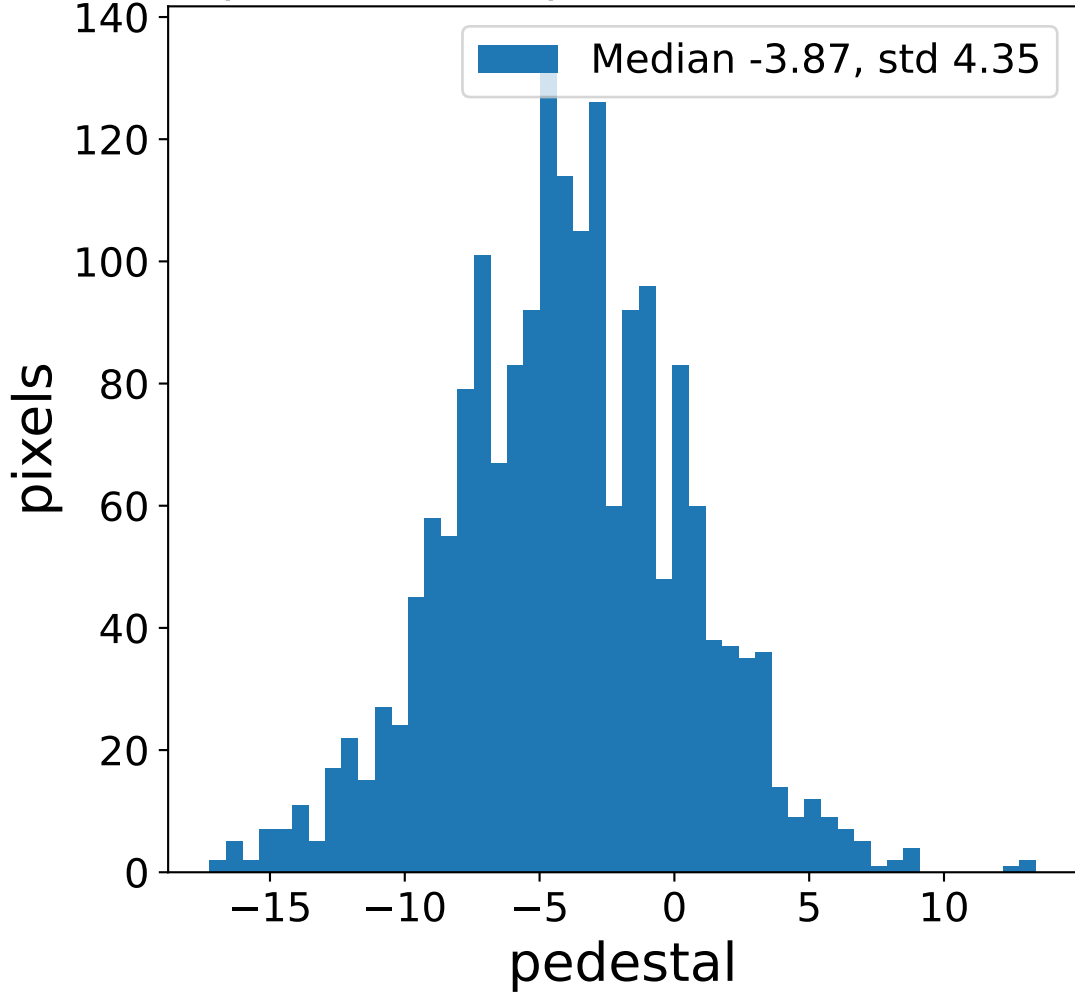

Run 3163

Run 3163

Run 3163 channel: HG

FF sample of 10000 events

pedestal sample of 10000 events

flat-fielded gain [ADC/pe]

Run 3163 channel: LG

FF sample of 10000 events

pedestal sample of 10000 events

flat-fielded gain [ADC/pe]