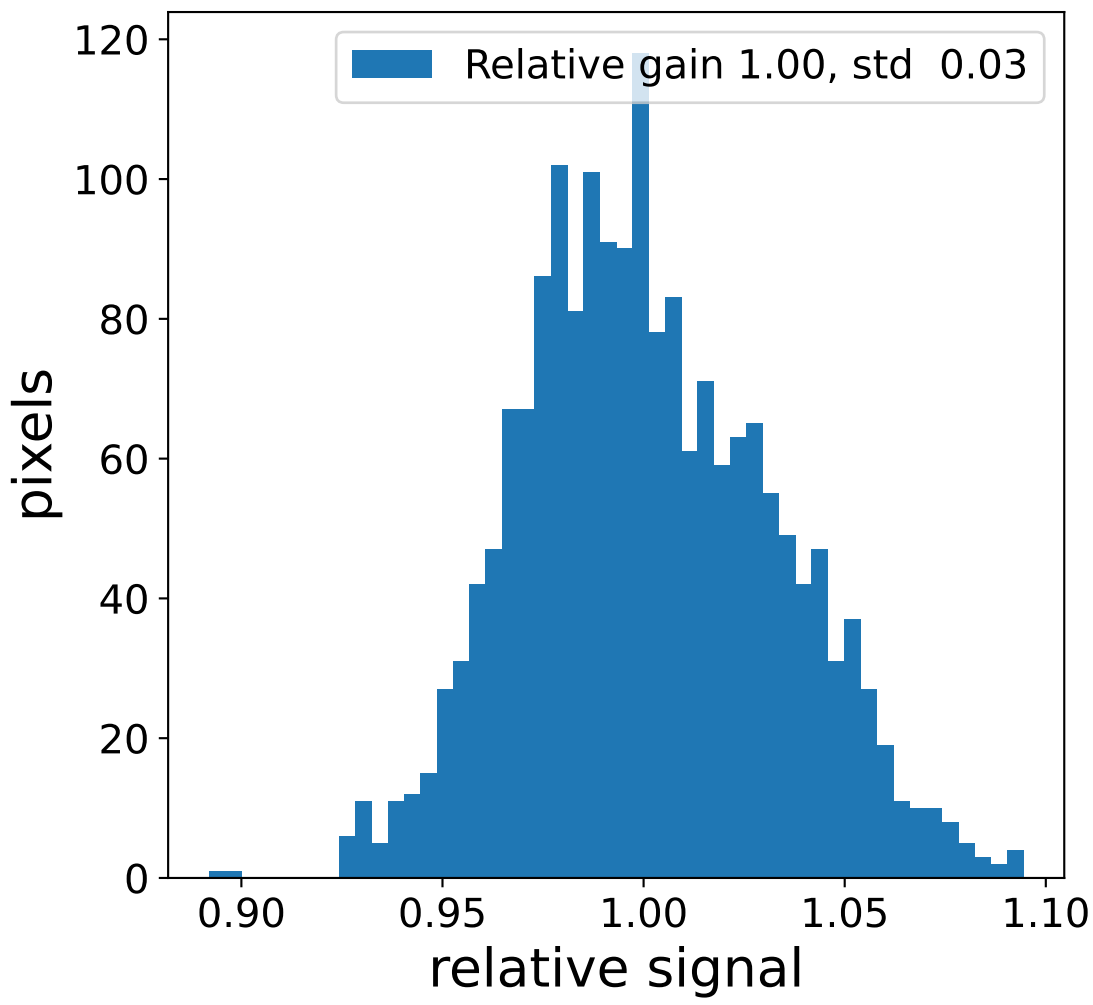

Run 3163

Run 3163

Run 3163 channel: HG

FF sample of 10000 events

pedestal sample of 10000 events

flat-fielded gain [ADC/pe]

Run 3163 channel: LG

FF sample of 10000 events

pedestal sample of 10000 events

flat-fielded gain [ADC/pe]