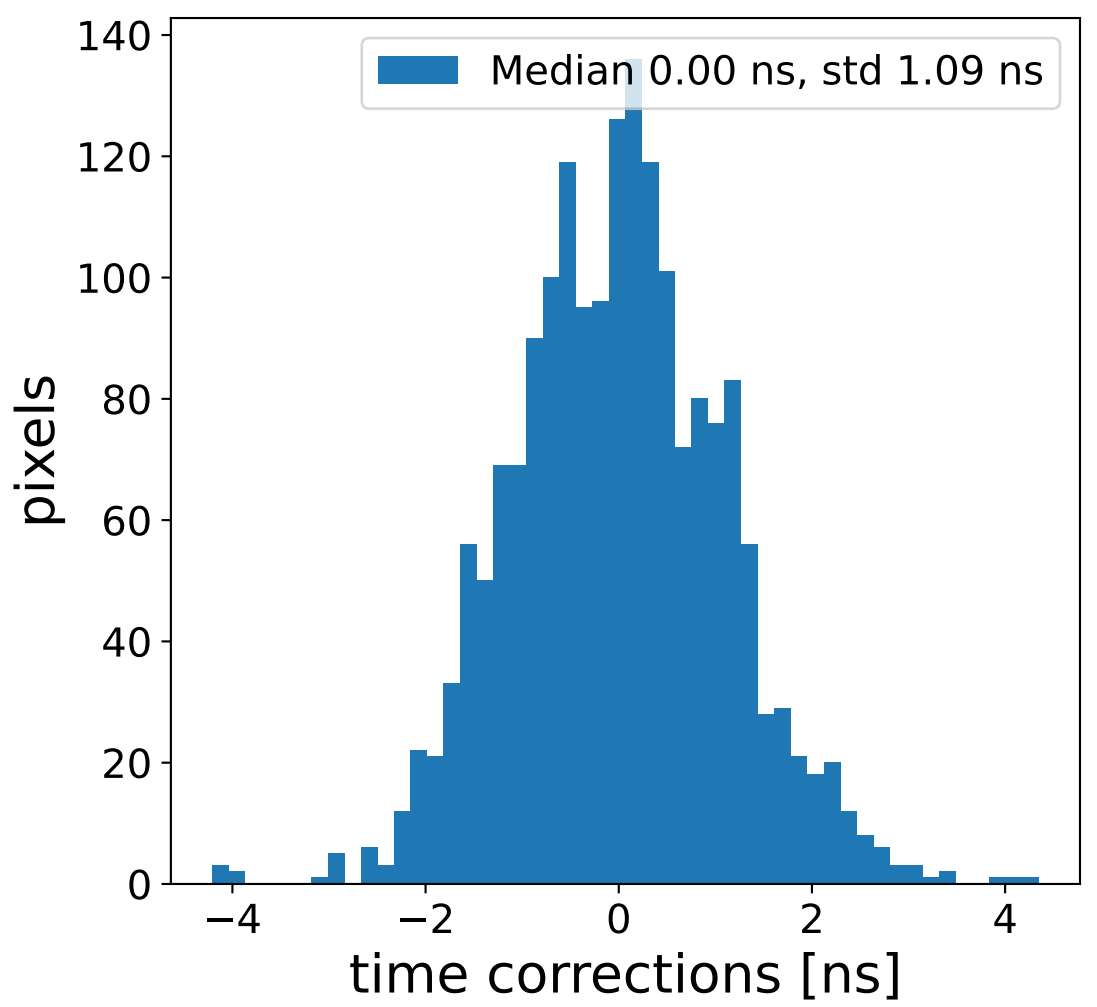

Run 3163

Run 3163

Run 3163 channel: HG

FF sample of 10000 events

pedestal sample of 10000 events

flat-fielded gain [ADC/pe]

Run 3163 channel: LG

FF sample of 10000 events

pedestal sample of 10000 events

flat-fielded gain [ADC/pe]