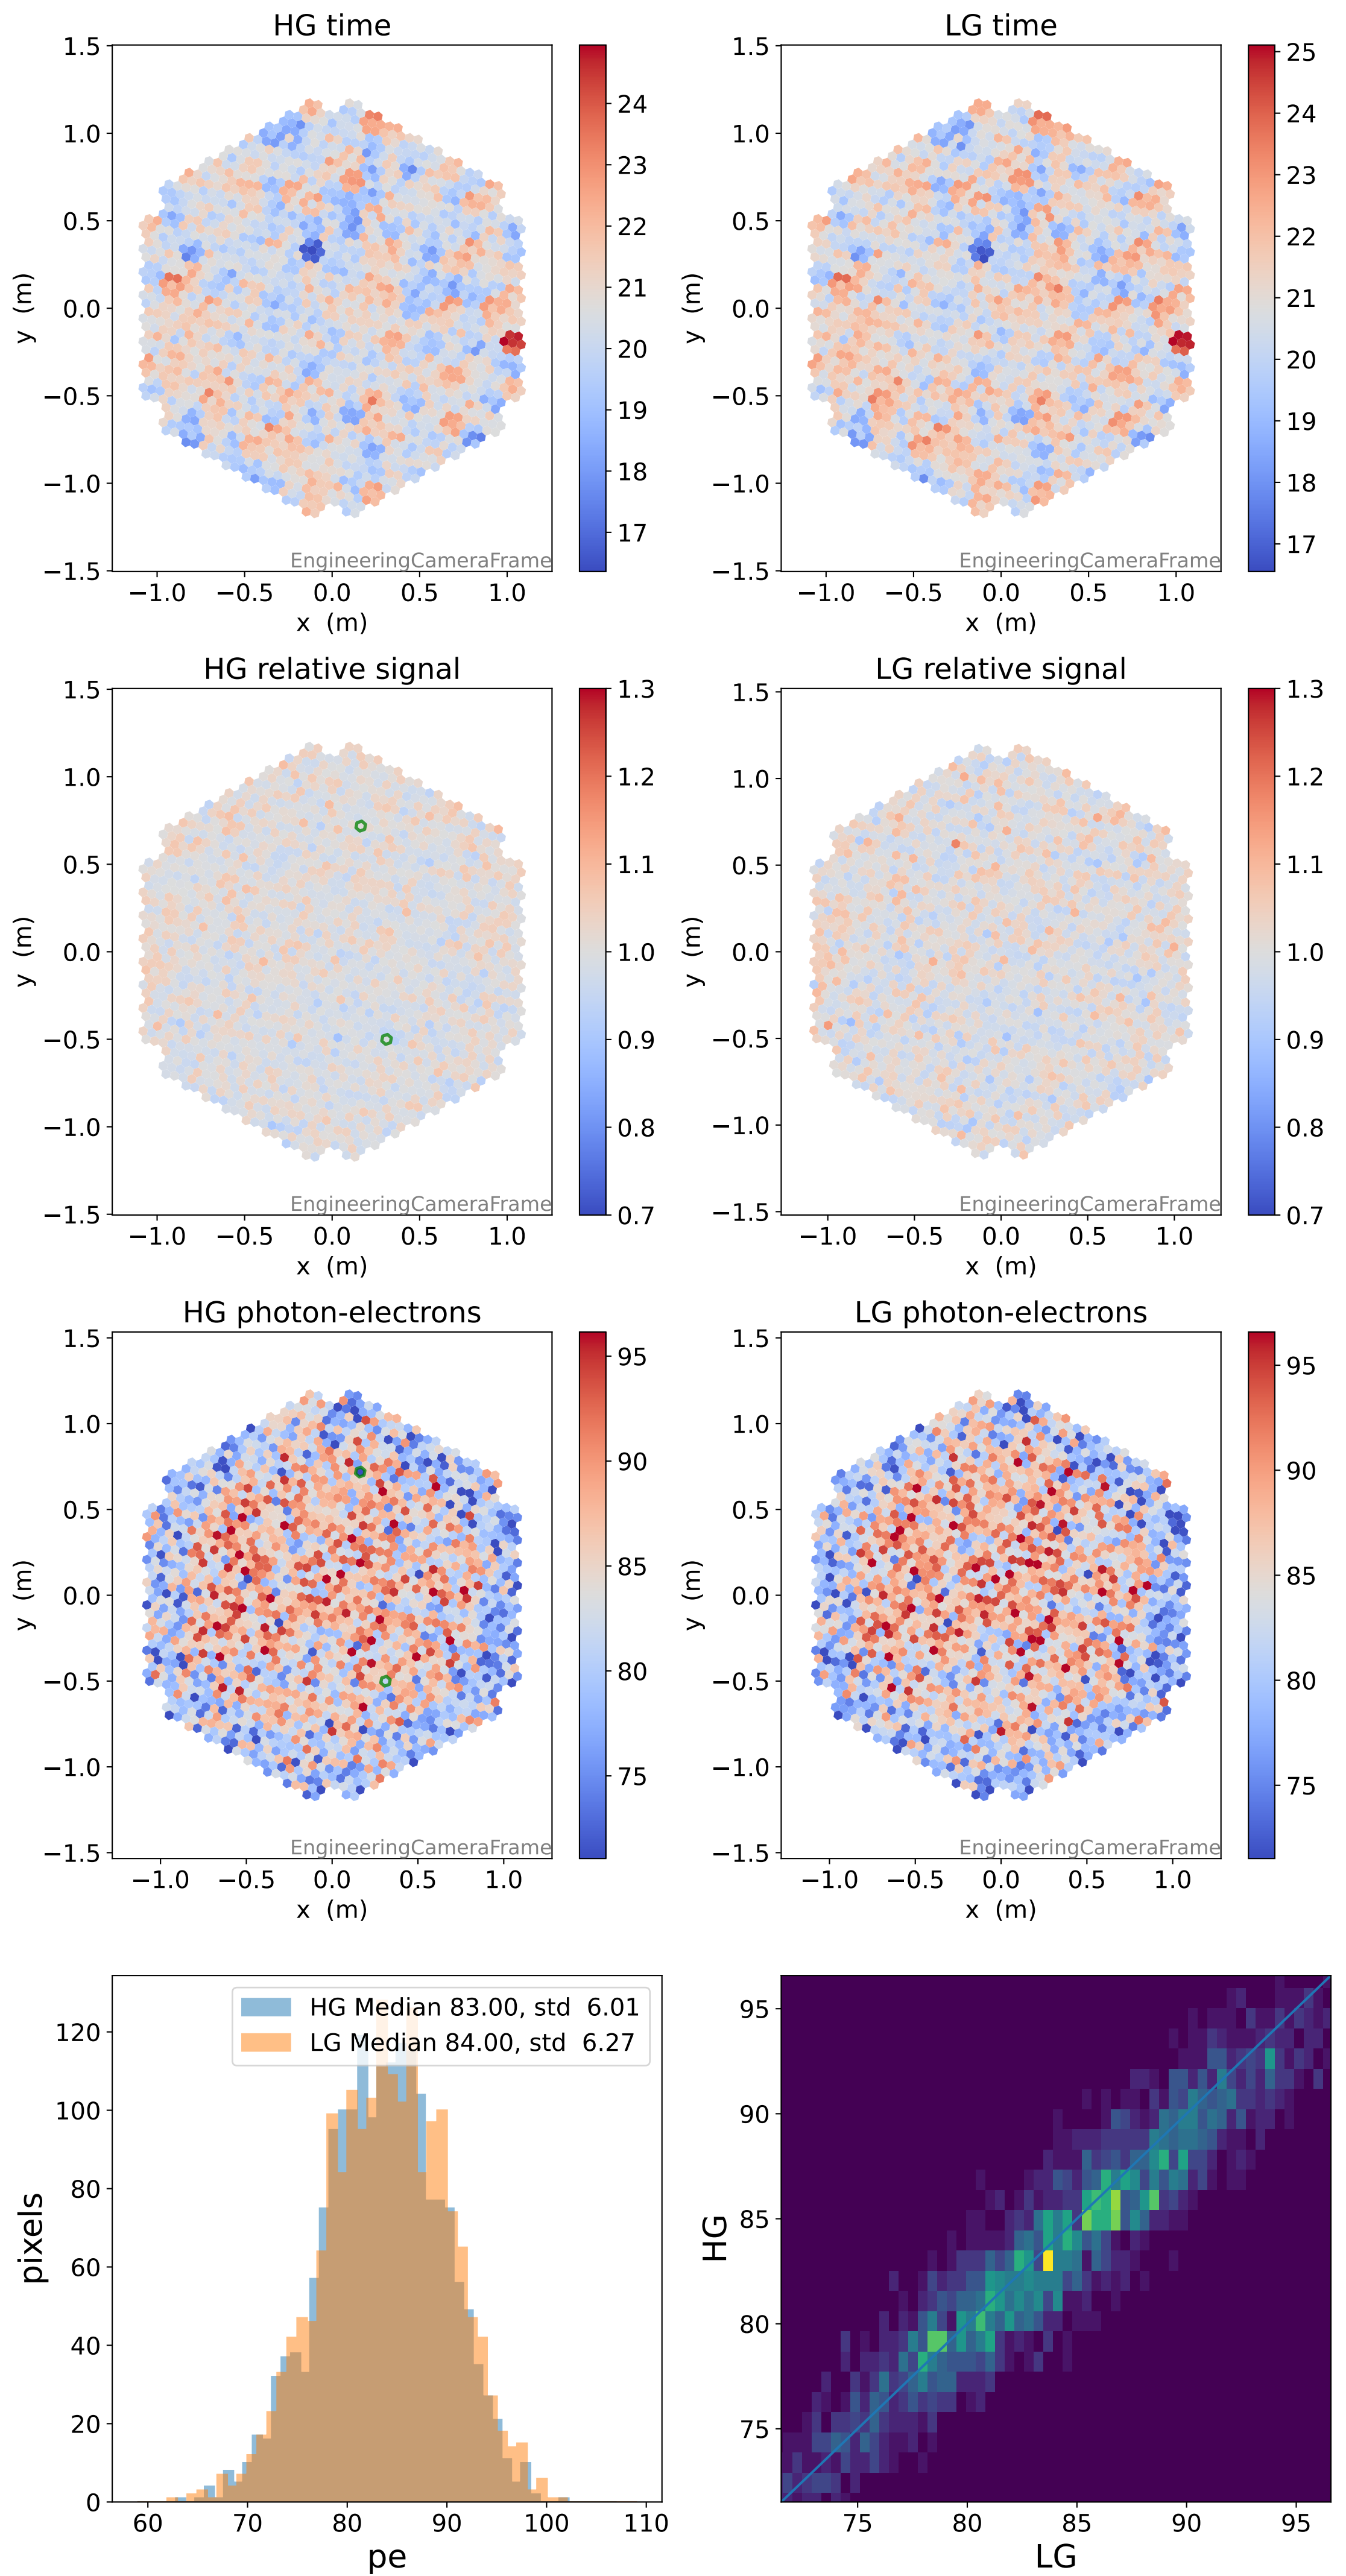

Run 3163

Run 3163

Run 3163 channel: HG

FF sample of 10000 events

pedestal sample of 10000 events

flat-fielded gain [ADC/pe]

Run 3163 channel: LG

FF sample of 10000 events

pedestal sample of 10000 events

flat-fielded gain [ADC/pe]