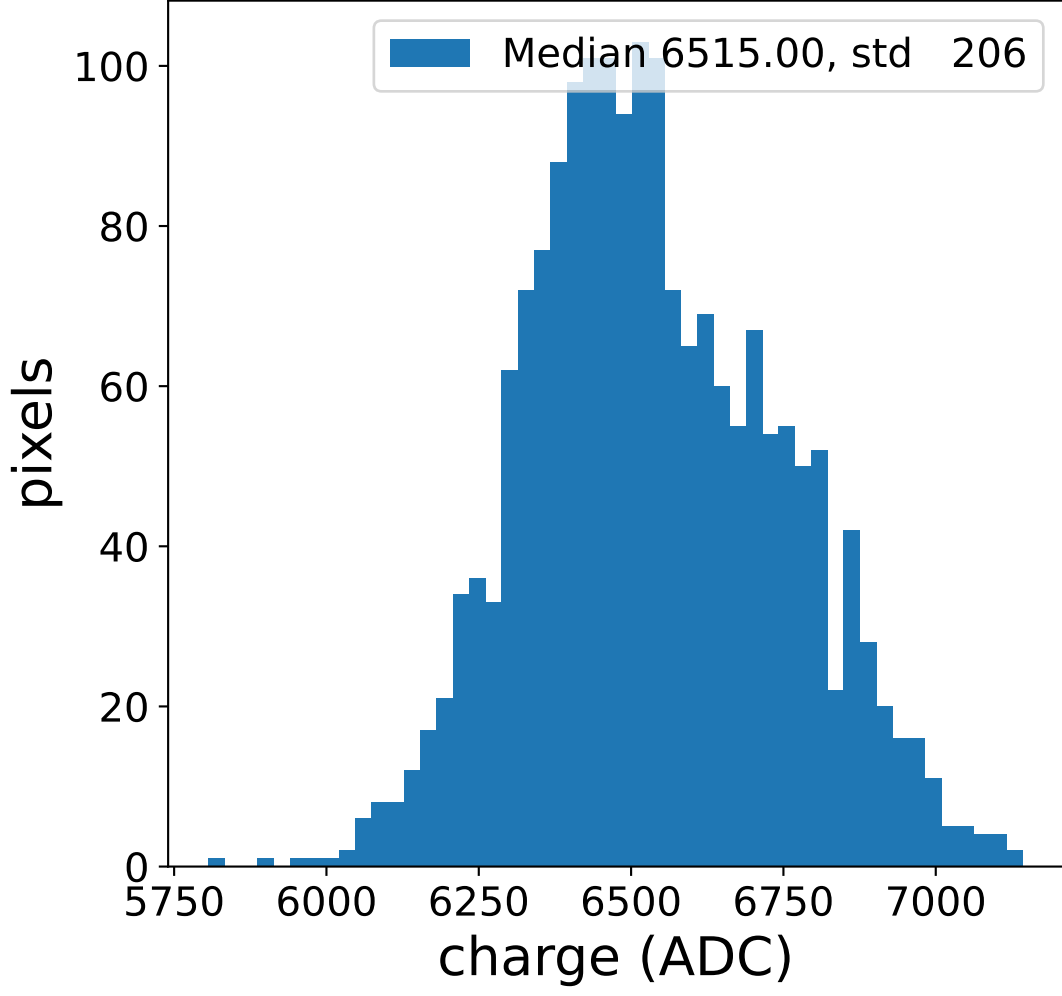

Run 3163

Run 3163

Run 3163 channel: HG

FF sample of 10000 events

pedestal sample of 10000 events

flat-fielded gain [ADC/pe]

Run 3163 channel: LG

FF sample of 10000 events

pedestal sample of 10000 events

flat-fielded gain [ADC/pe]