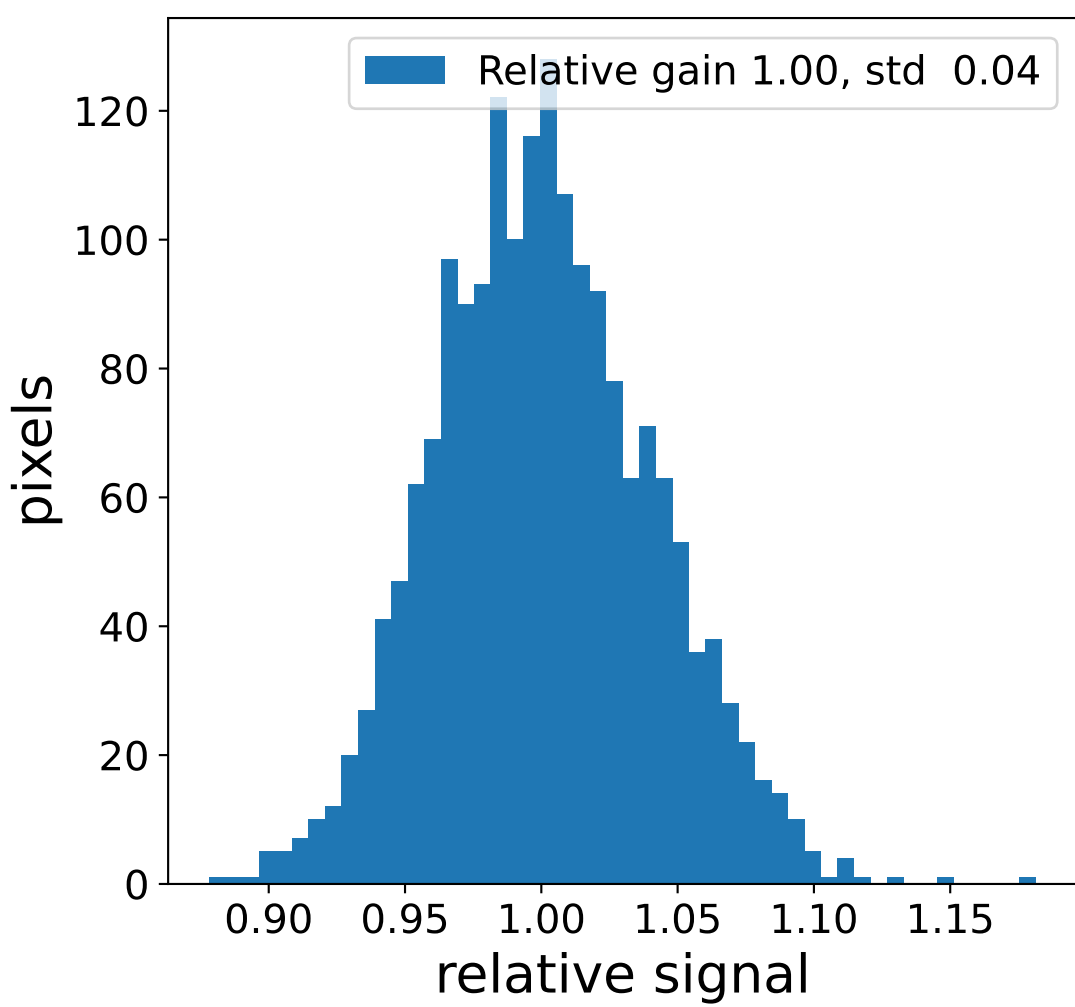

Run 3163

Run 3163

Run 3163 channel: HG

FF sample of 10000 events

pedestal sample of 10000 events

flat-fielded gain [ADC/pe]

Run 3163 channel: LG

FF sample of 10000 events

pedestal sample of 10000 events

flat-fielded gain [ADC/pe]