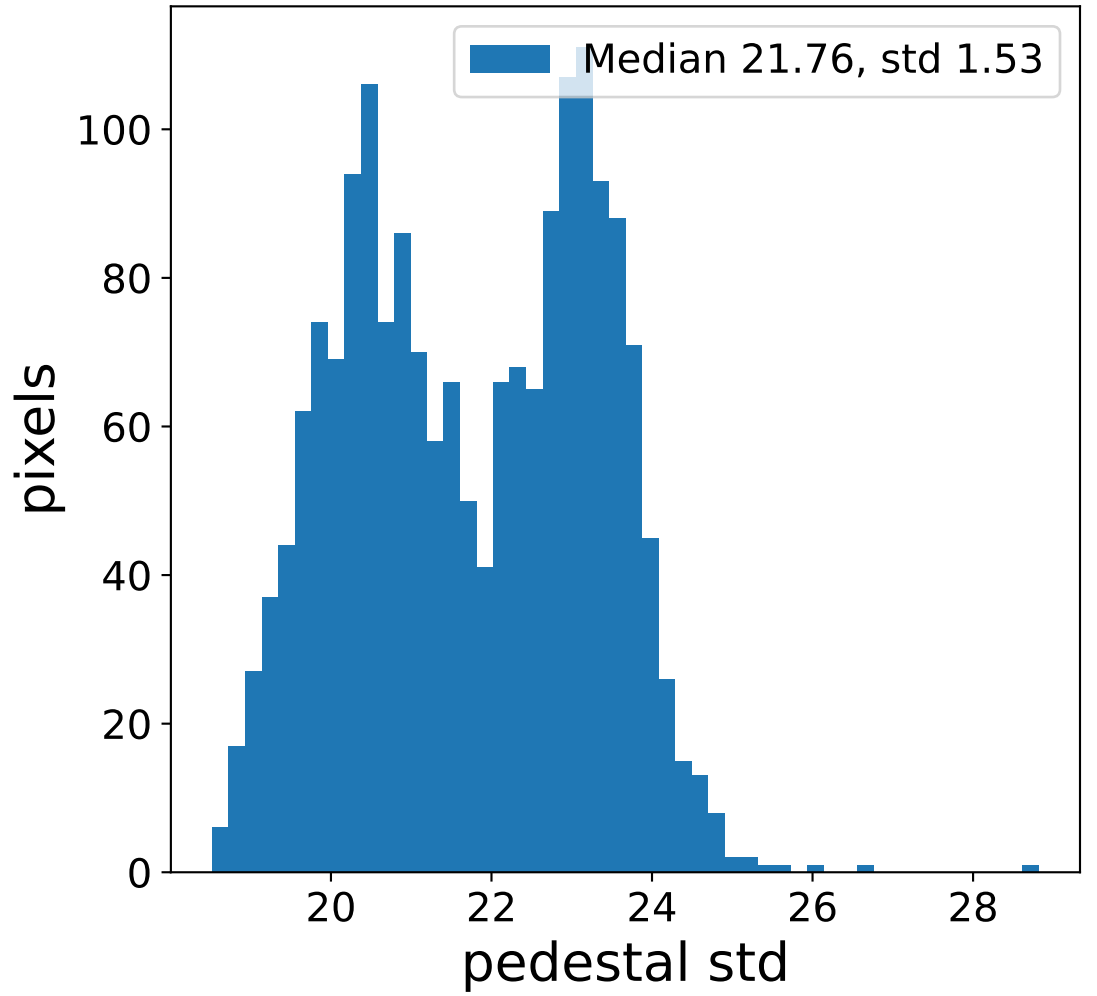

Run 3163

Run 3163

Run 3163 channel: HG

FF sample of 10000 events

pedestal sample of 10000 events

flat-fielded gain [ADC/pe]

Run 3163 channel: LG

FF sample of 10000 events

pedestal sample of 10000 events

flat-fielded gain [ADC/pe]