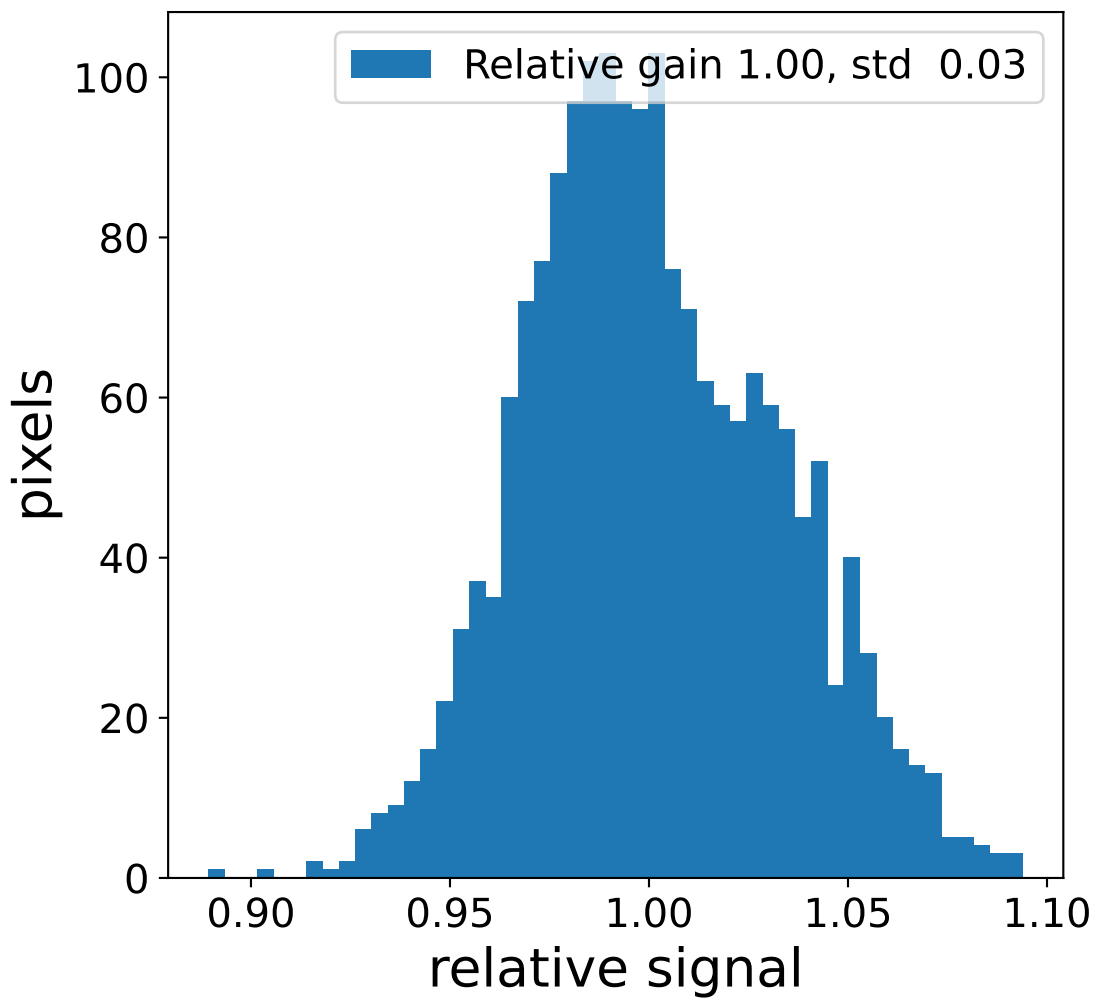

Run 3163

Run 3163

Run 3163 channel: HG

FF sample of 10000 events

pedestal sample of 10000 events

flat-fielded gain [ADC/pe]

Run 3163 channel: LG

FF sample of 10000 events

pedestal sample of 10000 events

flat-fielded gain [ADC/pe]