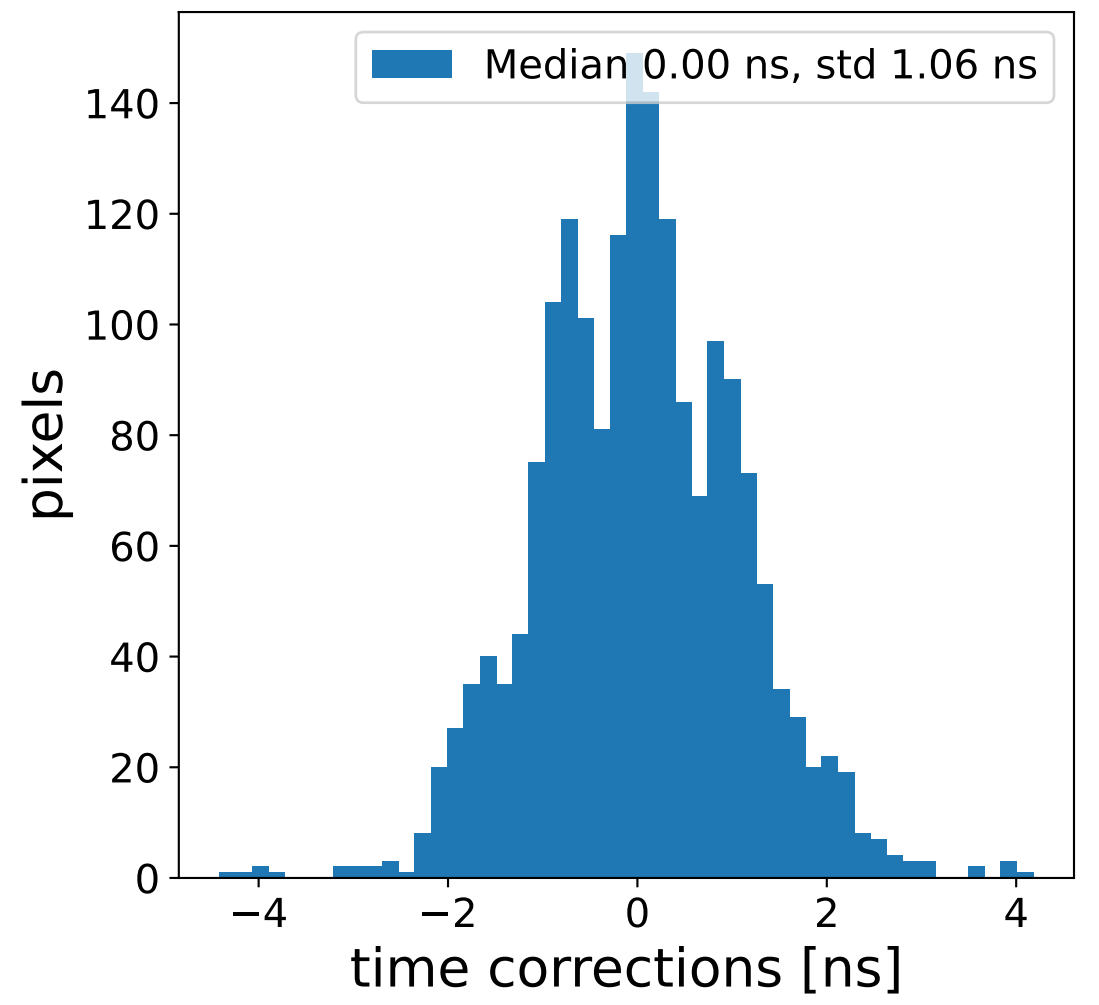

Run 3163

Run 3163

Run 3163 channel: HG

FF sample of 10000 events

pedestal sample of 10000 events

flat-fielded gain [ADC/pe]

Run 3163 channel: LG

FF sample of 10000 events

pedestal sample of 10000 events

flat-fielded gain [ADC/pe]