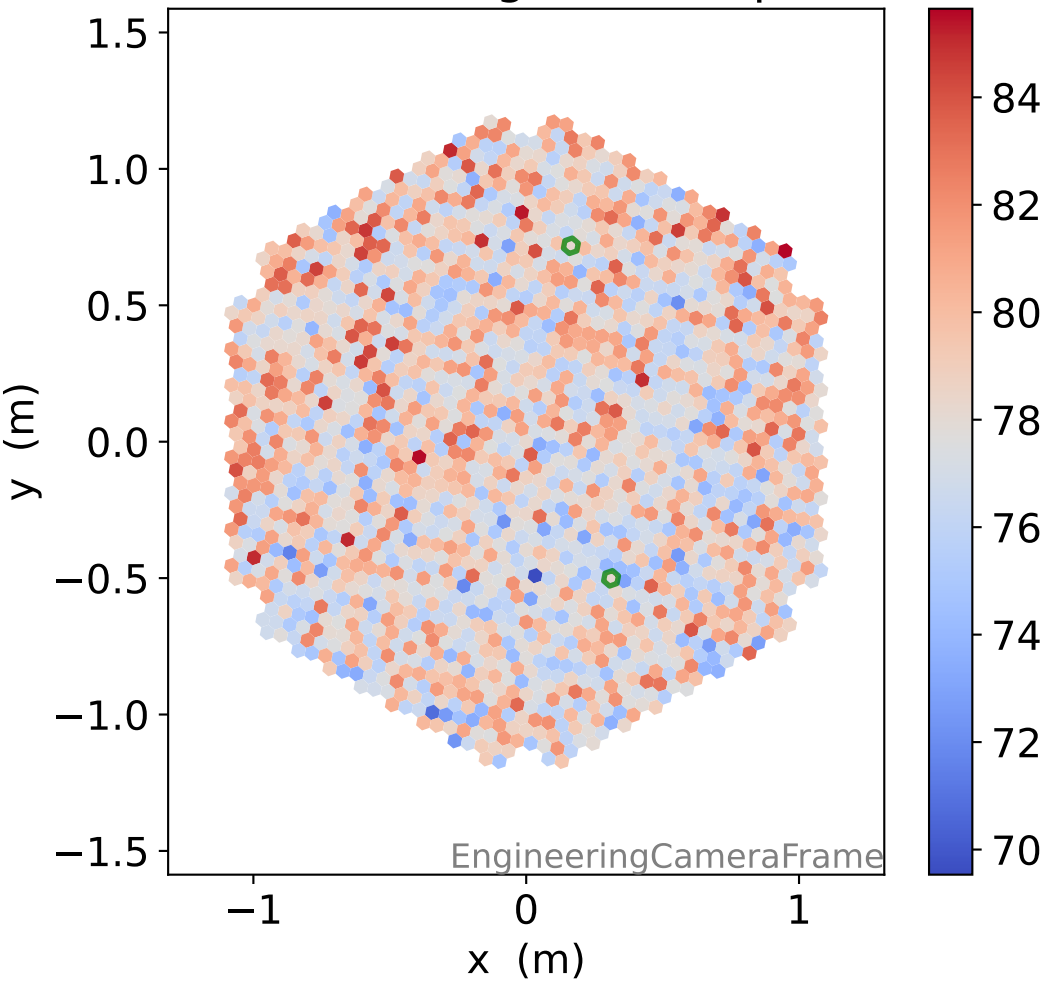

Run 3163

Run 3163

Run 3163 channel: HG

FF sample of 10000 events

pedestal sample of 10000 events

flat-fielded gain [ADC/pe]

Run 3163 channel: LG

FF sample of 10000 events

pedestal sample of 10000 events

flat-fielded gain [ADC/pe]