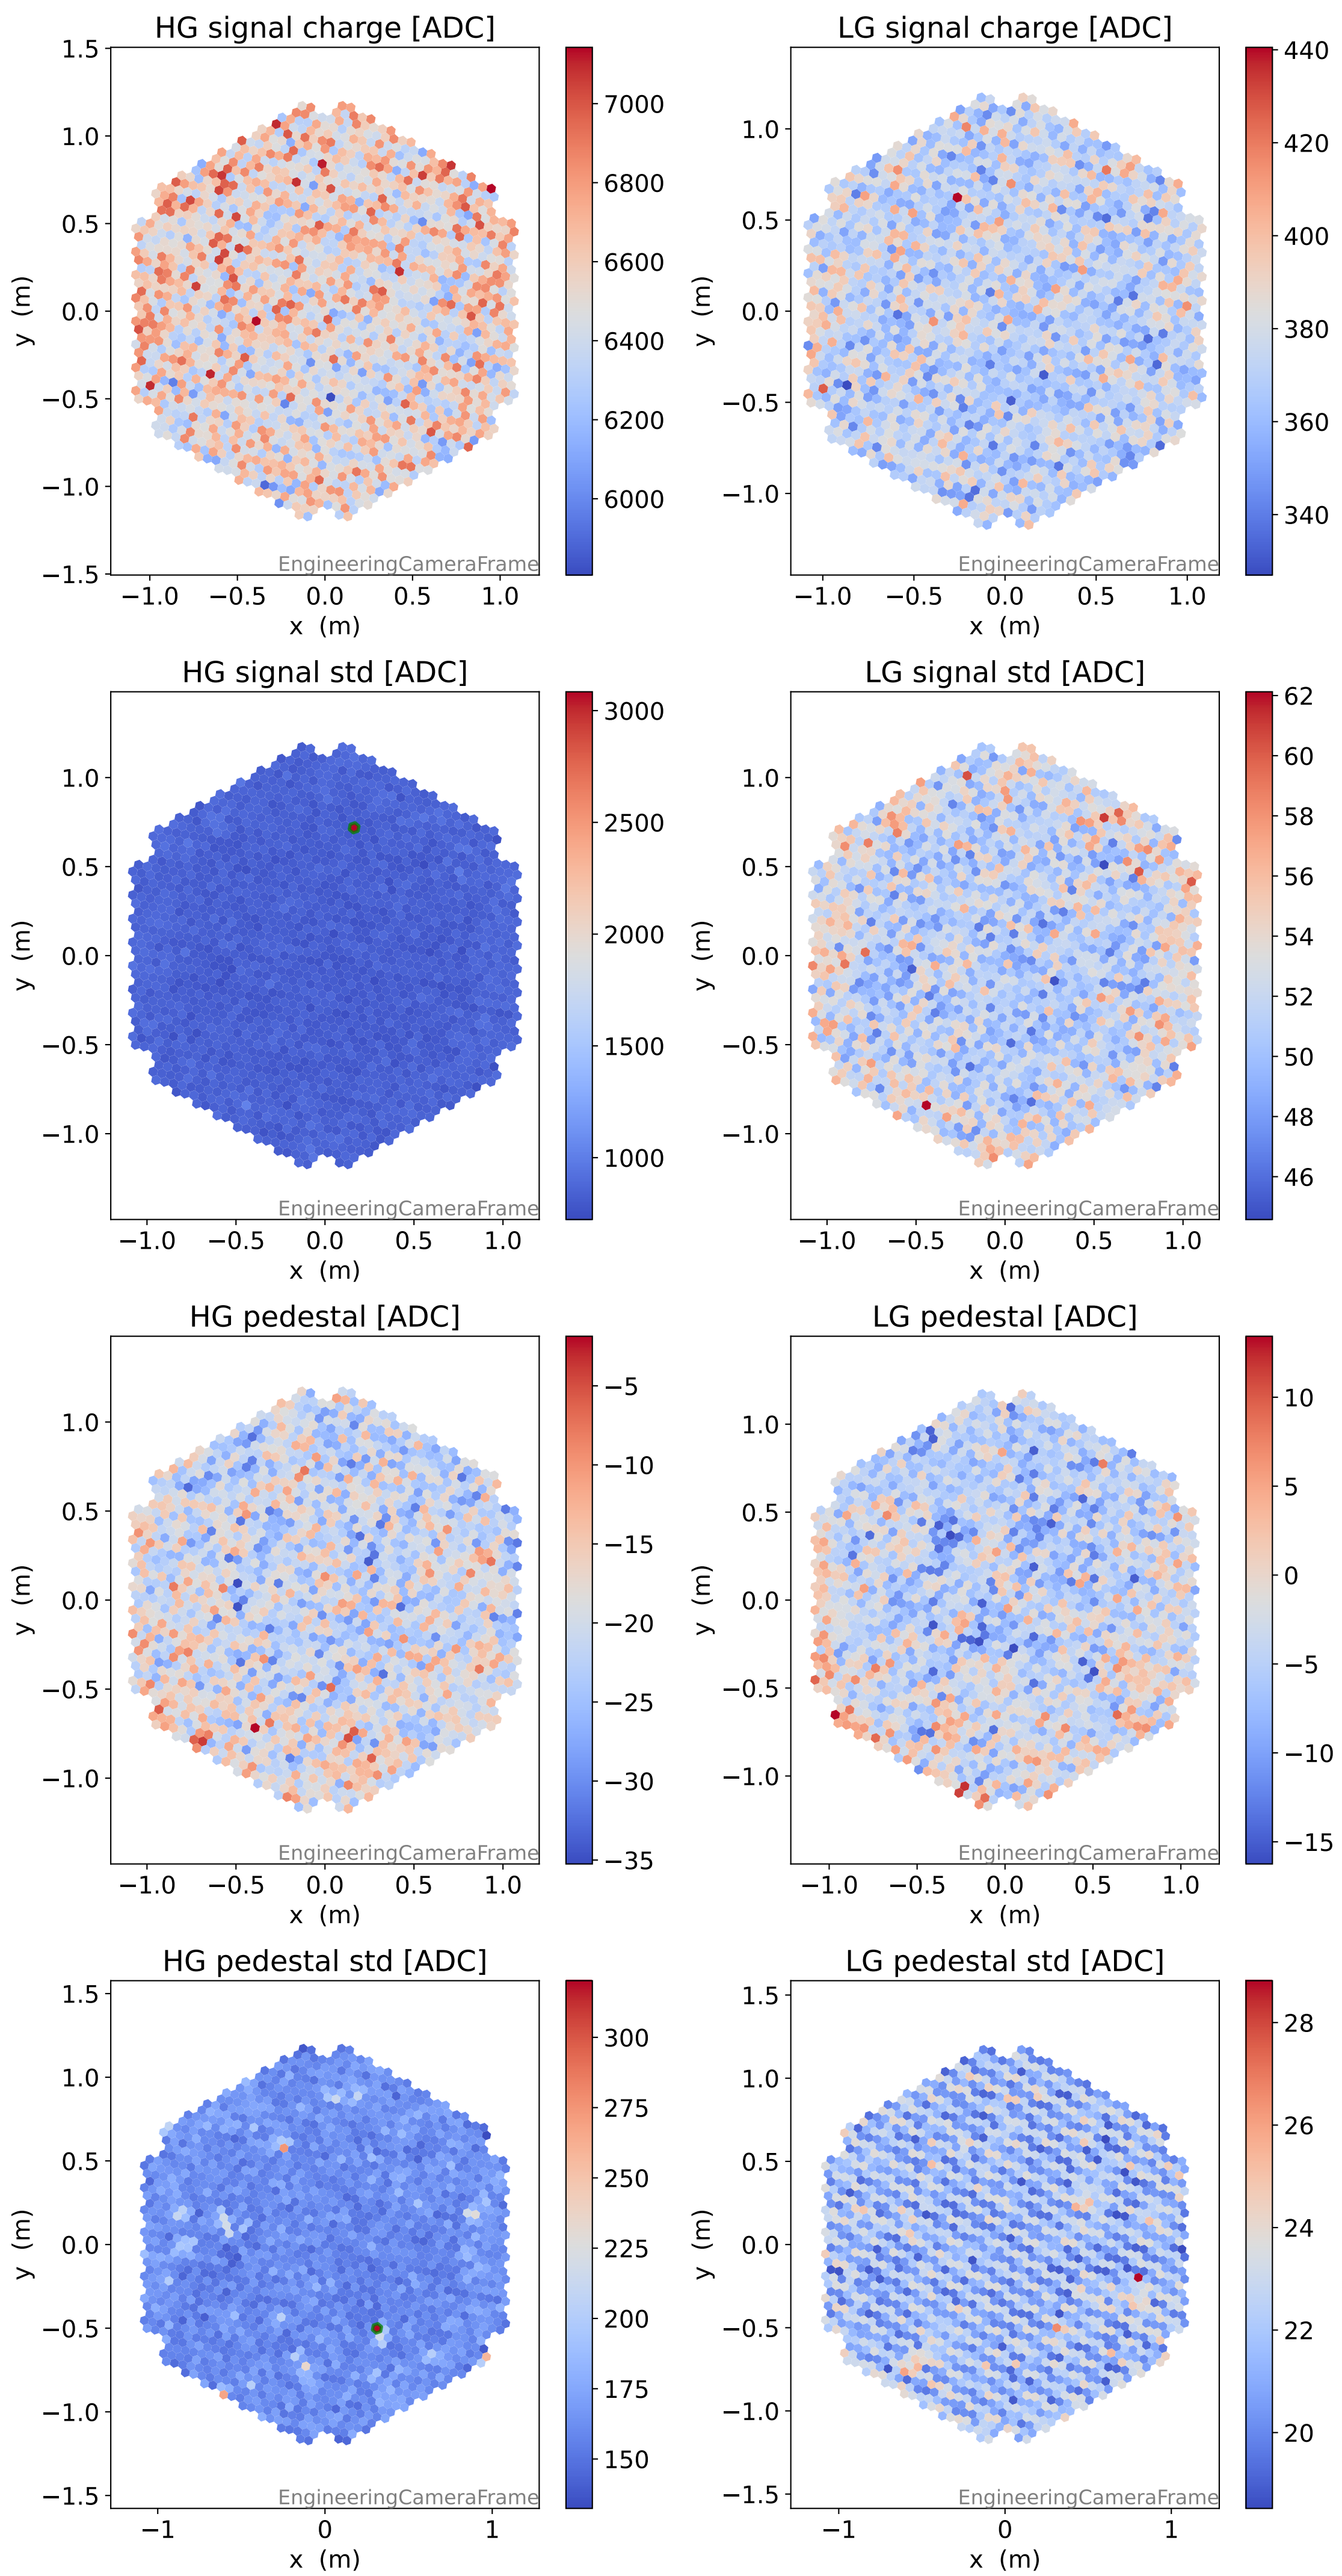

Run 3163

Run 3163

Run 3163 channel: HG

FF sample of 10000 events

pedestal sample of 10000 events

flat-fielded gain [ADC/pe]

Run 3163 channel: LG

FF sample of 10000 events

pedestal sample of 10000 events

flat-fielded gain [ADC/pe]