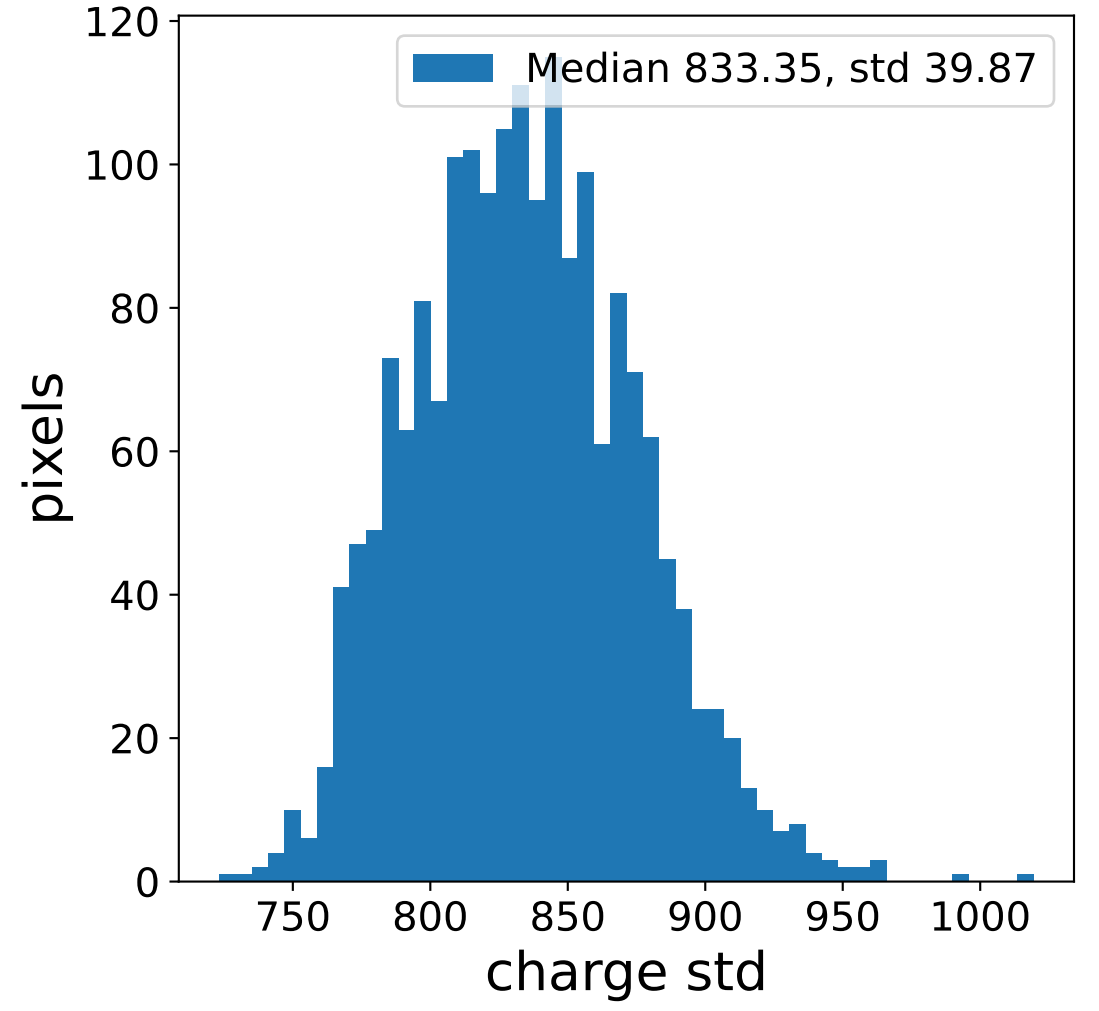

Run 3163

Run 3163

Run 3163 channel: HG

FF sample of 10000 events

pedestal sample of 10000 events

flat-fielded gain [ADC/pe]

Run 3163 channel: LG

FF sample of 10000 events

pedestal sample of 10000 events

flat-fielded gain [ADC/pe]