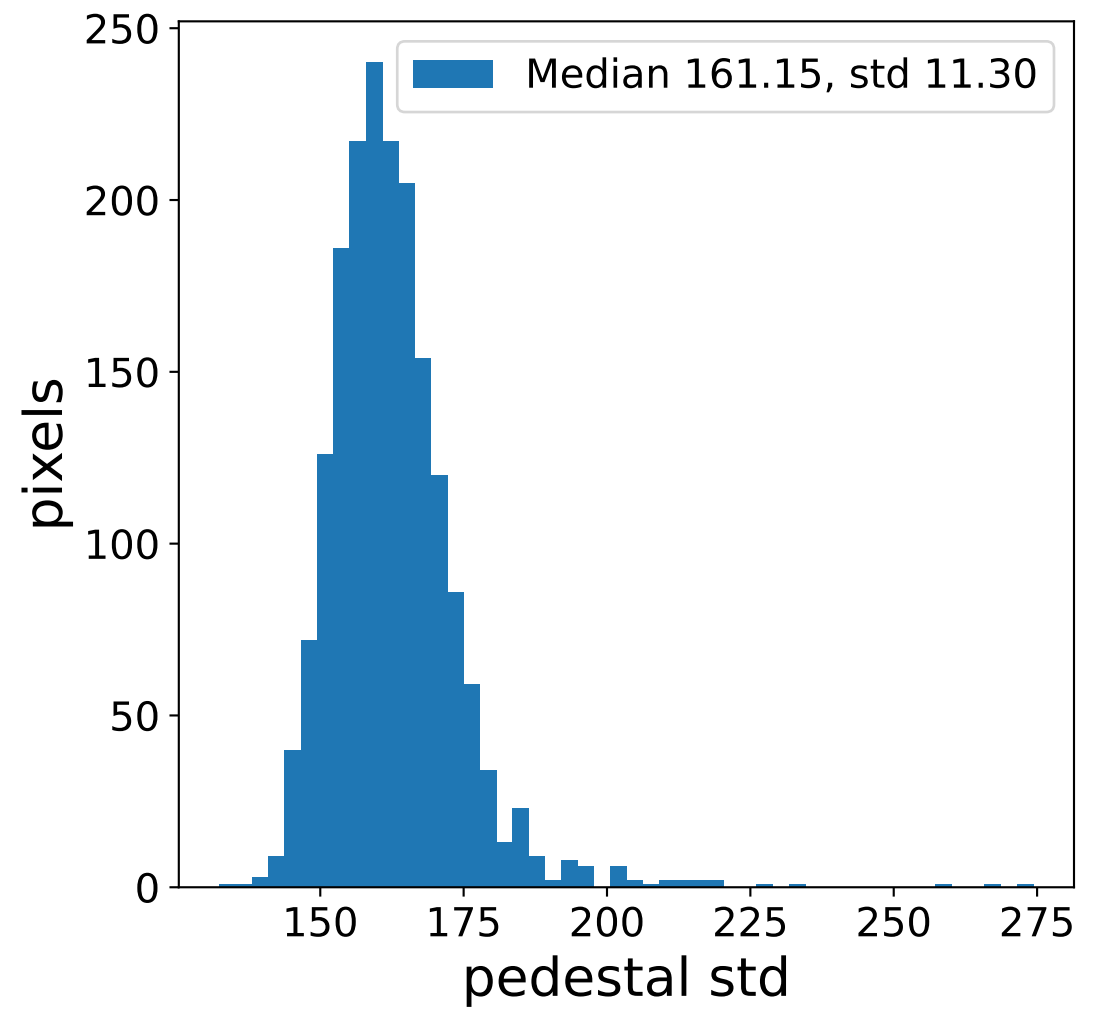

Run 3163

Run 3163

Run 3163 channel: HG

FF sample of 10000 events

pedestal sample of 10000 events

flat-fielded gain [ADC/pe]

Run 3163 channel: LG

FF sample of 10000 events

pedestal sample of 10000 events

flat-fielded gain [ADC/pe]