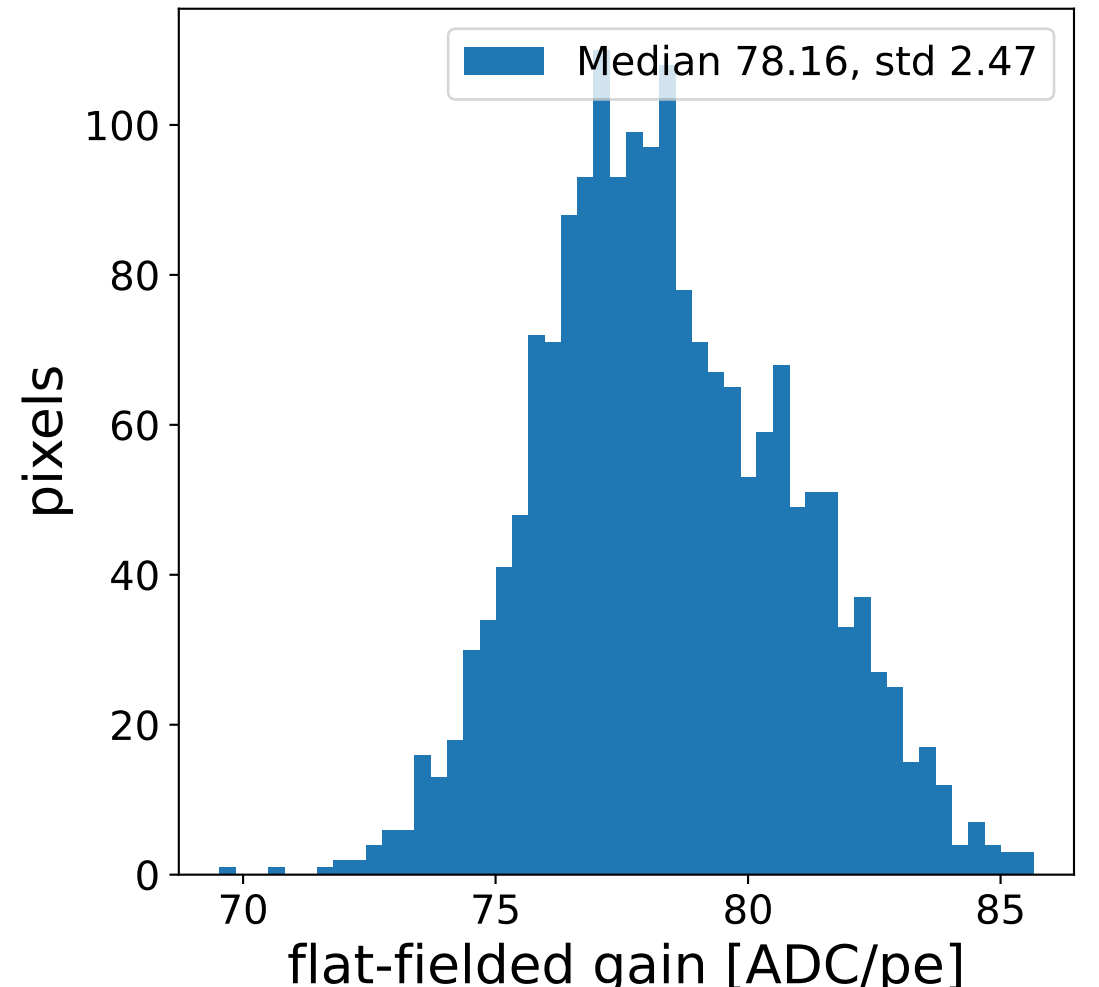

Run 3163

Run 3163

Run 3163 channel: HG

FF sample of 10000 events

pedestal sample of 10000 events

flat-fielded gain [ADC/pe]

Run 3163 channel: LG

FF sample of 10000 events

pedestal sample of 10000 events

flat-fielded gain [ADC/pe]