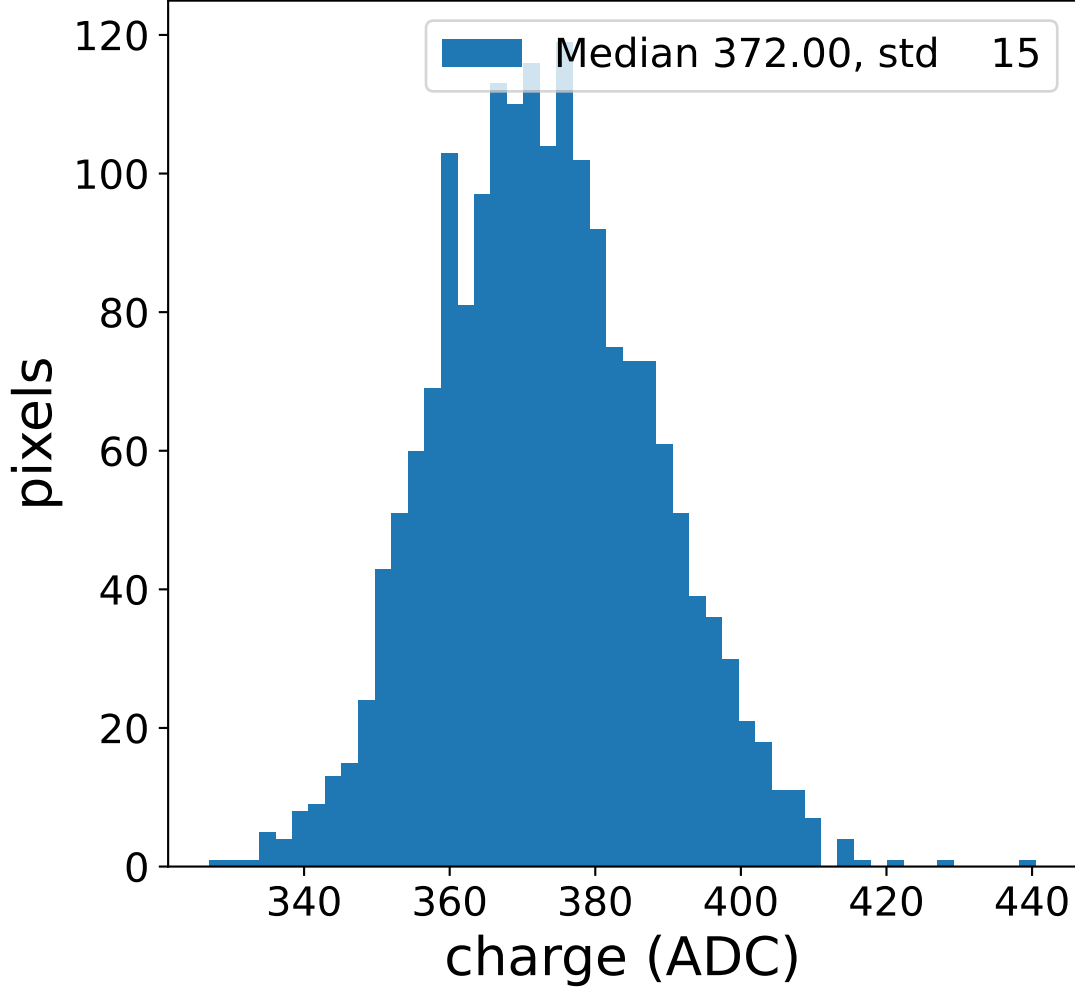

Run 3163

Run 3163

Run 3163 channel: HG

FF sample of 10000 events

pedestal sample of 10000 events

flat-fielded gain [ADC/pe]

Run 3163 channel: LG

FF sample of 10000 events

pedestal sample of 10000 events

flat-fielded gain [ADC/pe]