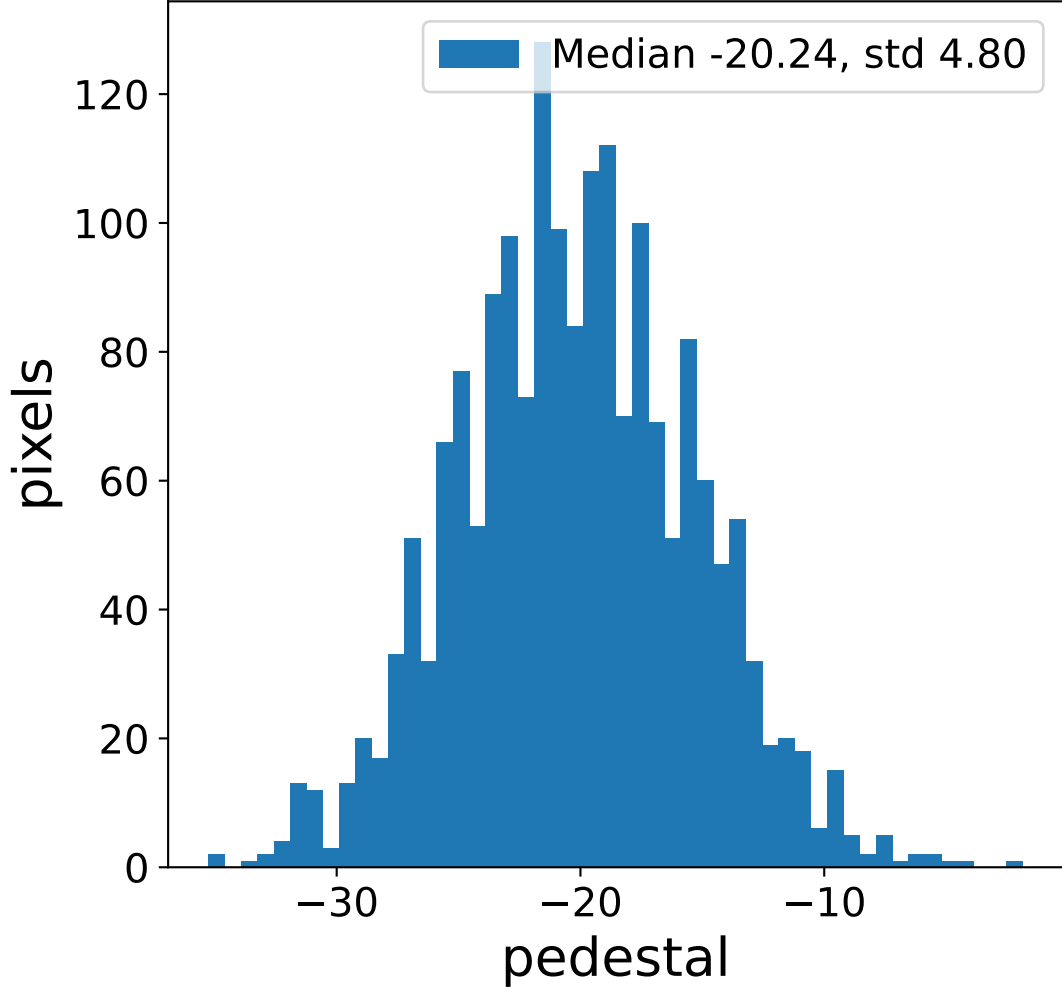

Run 3163

Run 3163

Run 3163 channel: HG

FF sample of 10000 events

pedestal sample of 10000 events

flat-fielded gain [ADC/pe]

Run 3163 channel: LG

FF sample of 10000 events

pedestal sample of 10000 events

flat-fielded gain [ADC/pe]