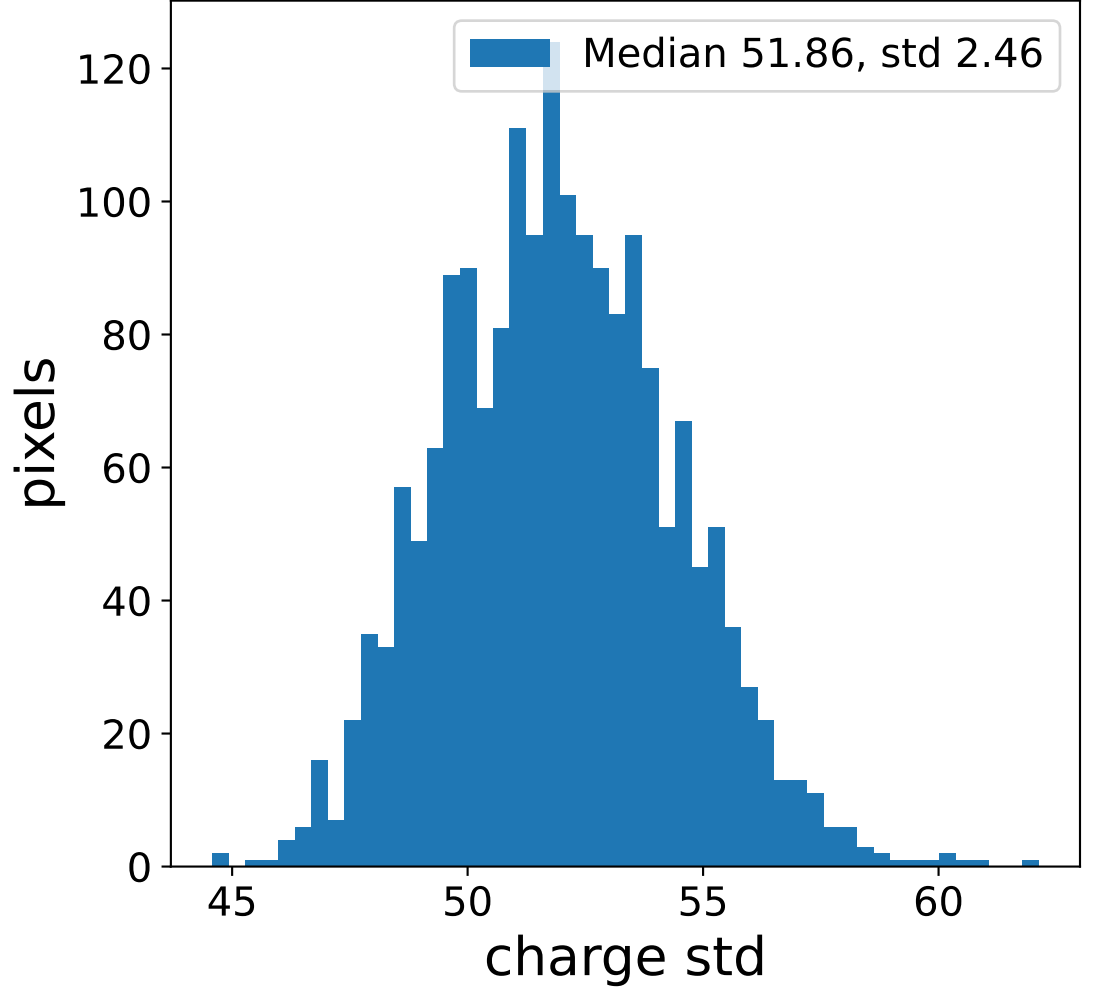

Run 3163

Run 3163

Run 3163 channel: HG

FF sample of 10000 events

pedestal sample of 10000 events

flat-fielded gain [ADC/pe]

Run 3163 channel: LG

FF sample of 10000 events

pedestal sample of 10000 events

flat-fielded gain [ADC/pe]