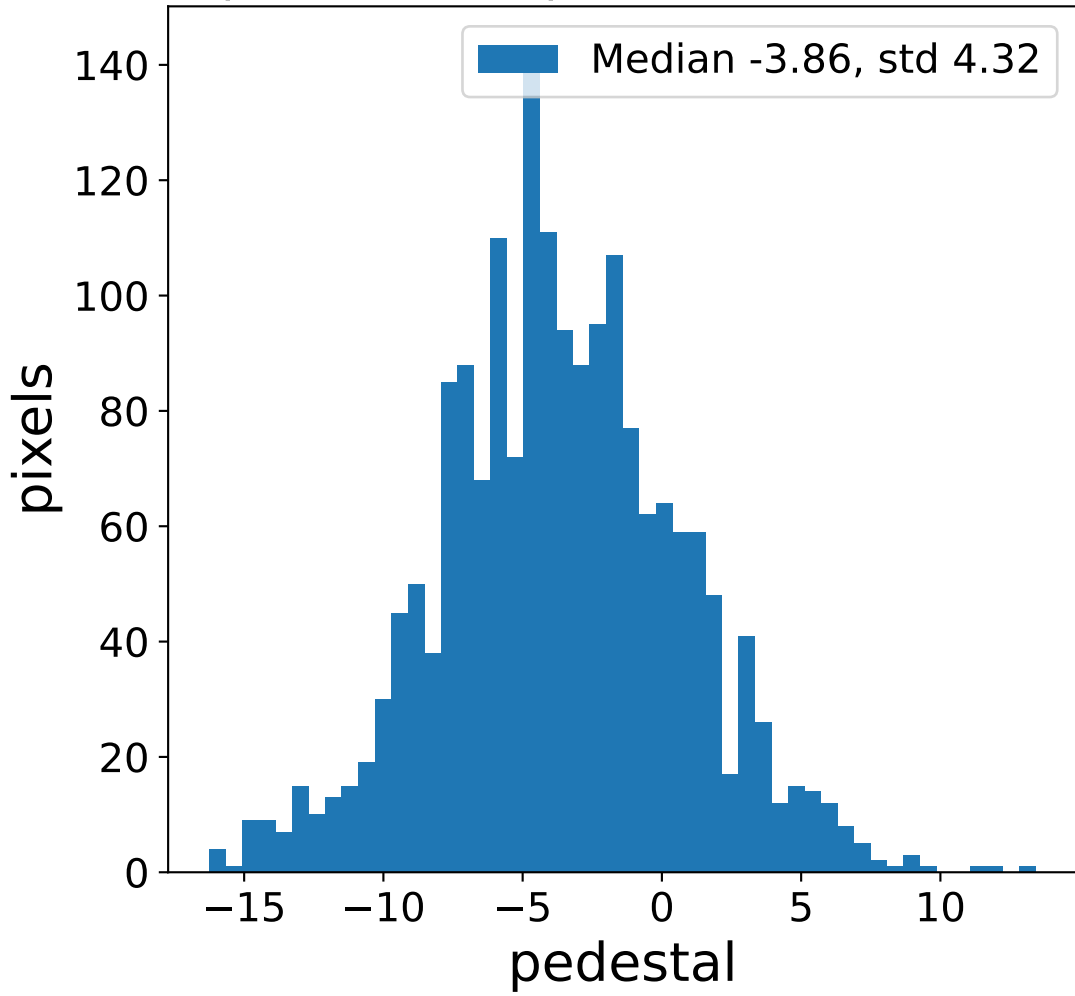

Run 3163

Run 3163

Run 3163 channel: HG

FF sample of 10000 events

pedestal sample of 10000 events

flat-fielded gain [ADC/pe]

Run 3163 channel: LG

FF sample of 10000 events

pedestal sample of 10000 events

flat-fielded gain [ADC/pe]