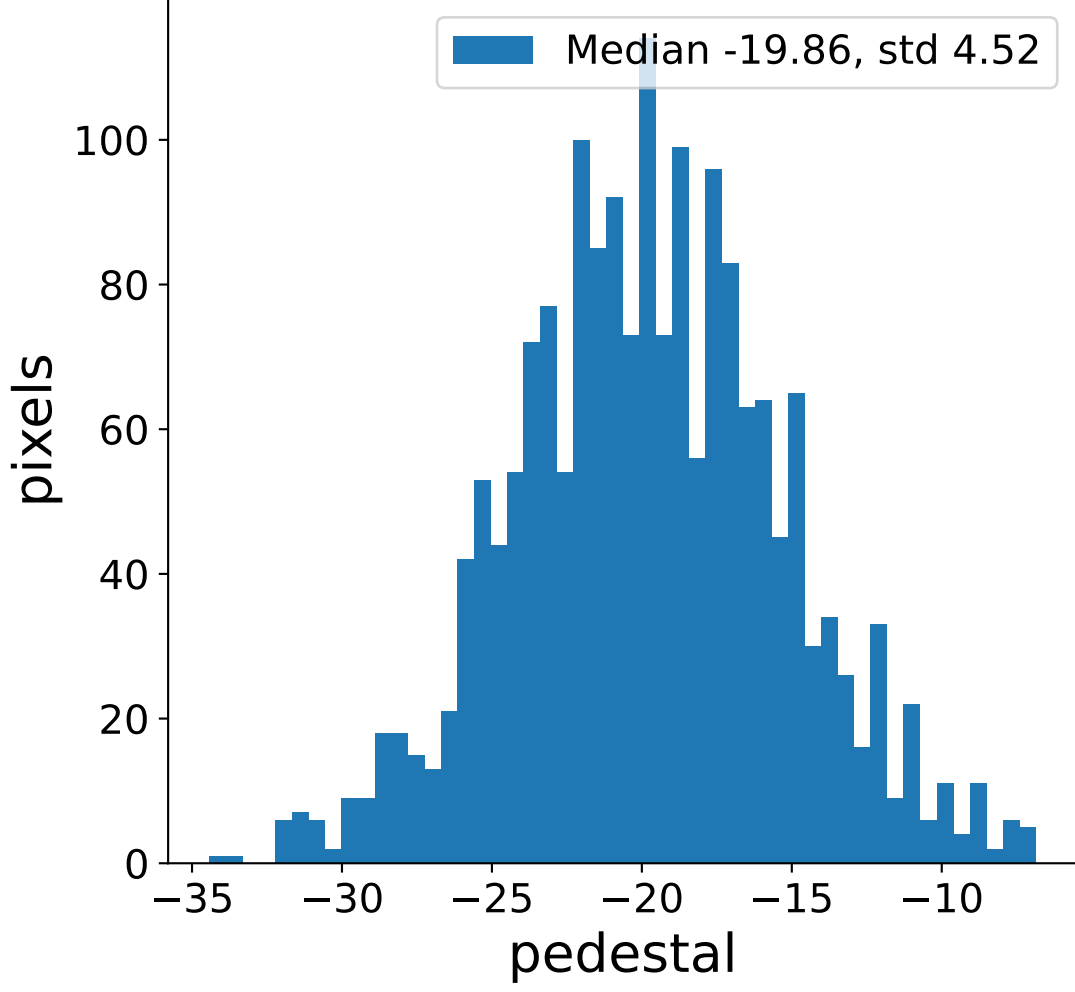

Run 3162

Run 3162

Run 3162 channel: HG

FF sample of 10000 events

pedestal sample of 10000 events

flat-fielded gain [ADC/pe]

Run 3162 channel: LG

FF sample of 10000 events

pedestal sample of 10000 events

flat-fielded gain [ADC/pe]