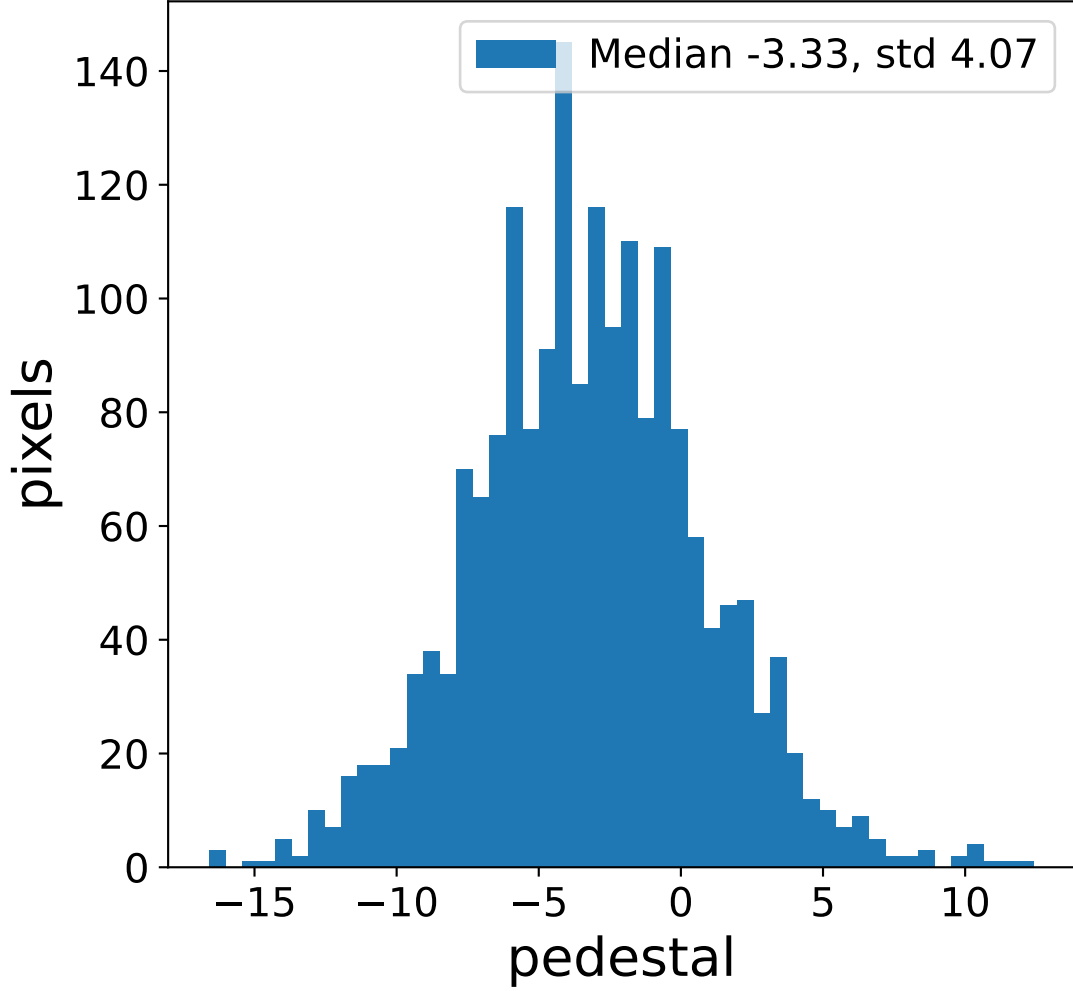

Run 3162

Run 3162

Run 3162 channel: HG

FF sample of 10000 events

pedestal sample of 10000 events

flat-fielded gain [ADC/pe]

Run 3162 channel: LG

FF sample of 10000 events

pedestal sample of 10000 events

flat-fielded gain [ADC/pe]