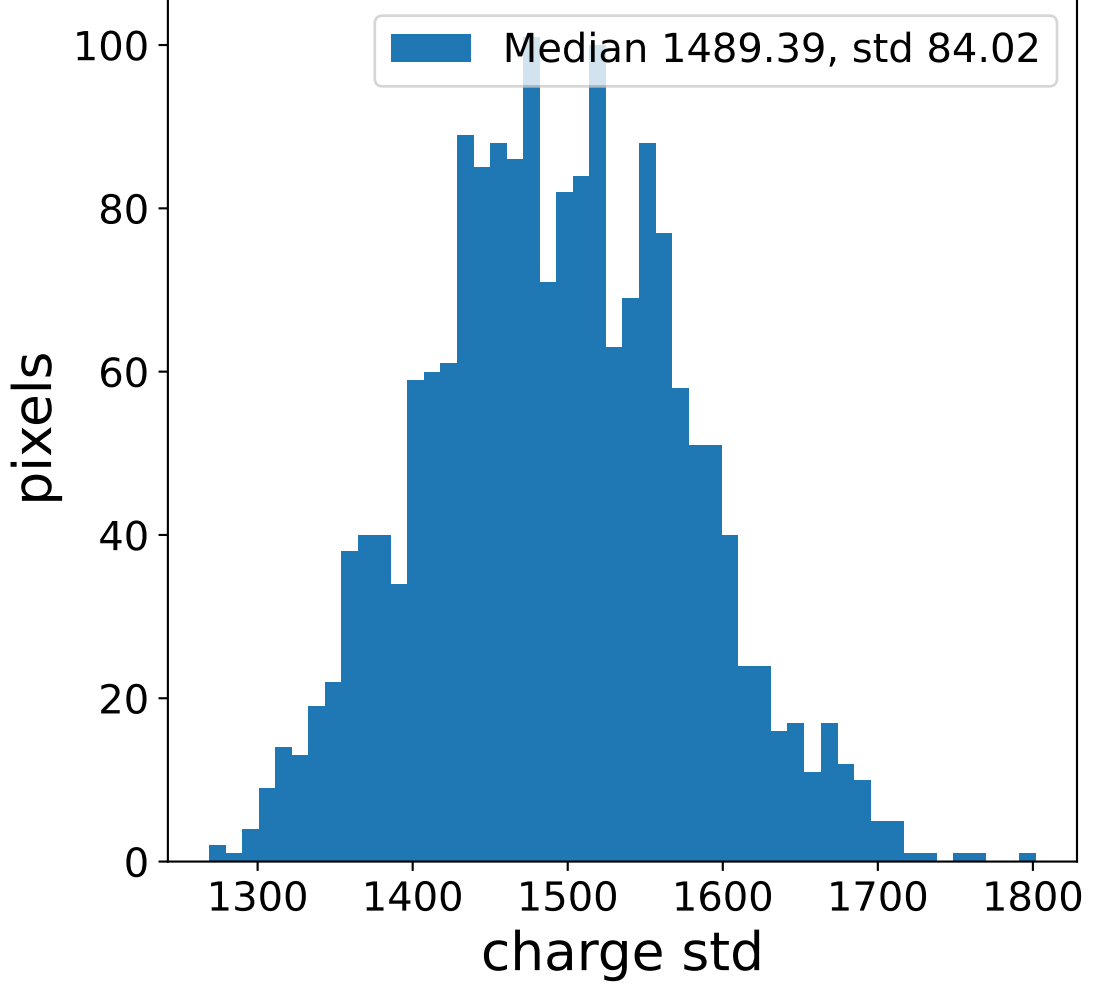

Run 3162

Run 3162

Run 3162 channel: HG

FF sample of 10000 events

pedestal sample of 10000 events

flat-fielded gain [ADC/pe]

Run 3162 channel: LG

FF sample of 10000 events

pedestal sample of 10000 events

flat-fielded gain [ADC/pe]