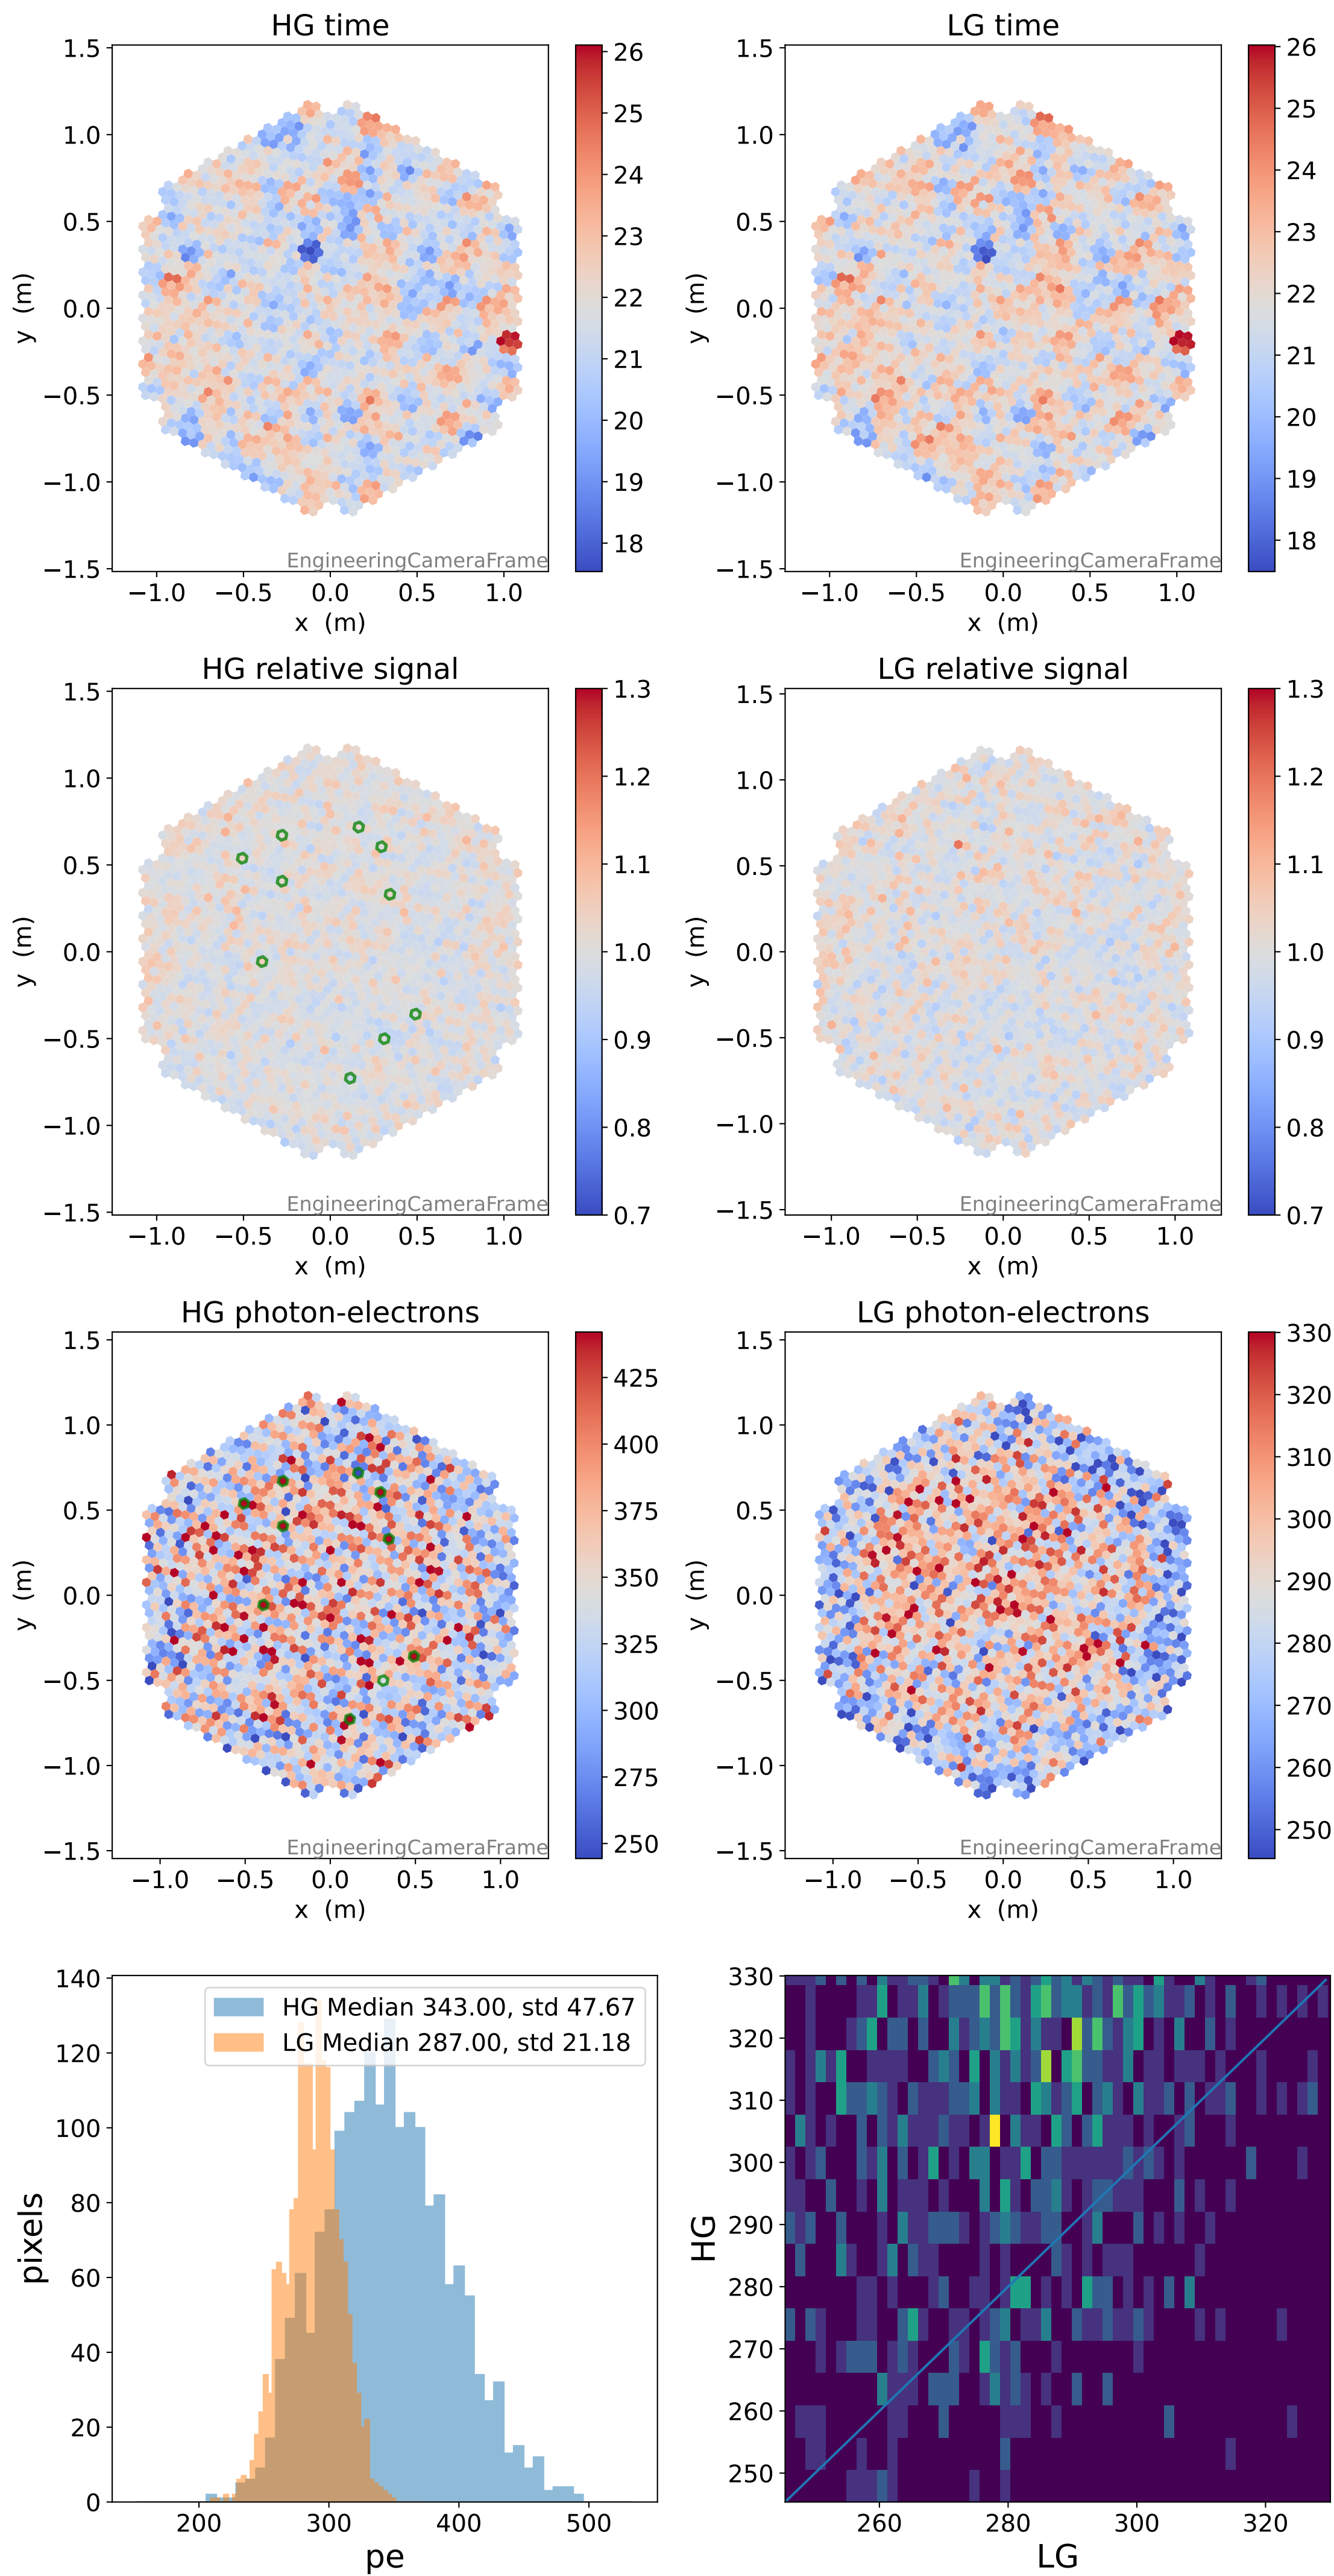

Run 3162

Run 3162

Run 3162 channel: HG

FF sample of 10000 events

pedestal sample of 10000 events

flat-fielded gain [ADC/pe]

Run 3162 channel: LG

FF sample of 10000 events

pedestal sample of 10000 events

flat-fielded gain [ADC/pe]