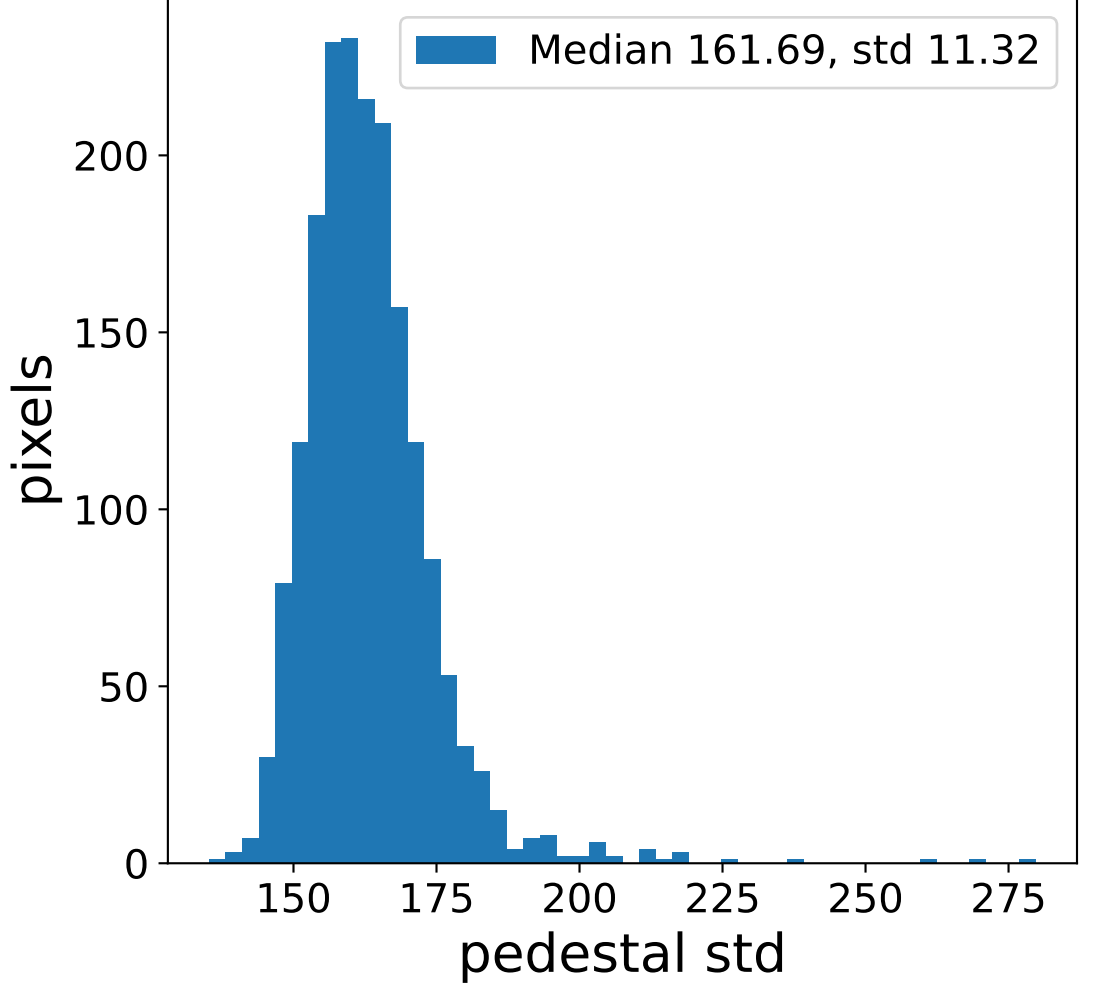

Run 3162

Run 3162

Run 3162 channel: HG

FF sample of 10000 events

pedestal sample of 10000 events

flat-fielded gain [ADC/pe]

Run 3162 channel: LG

FF sample of 10000 events

pedestal sample of 10000 events

flat-fielded gain [ADC/pe]