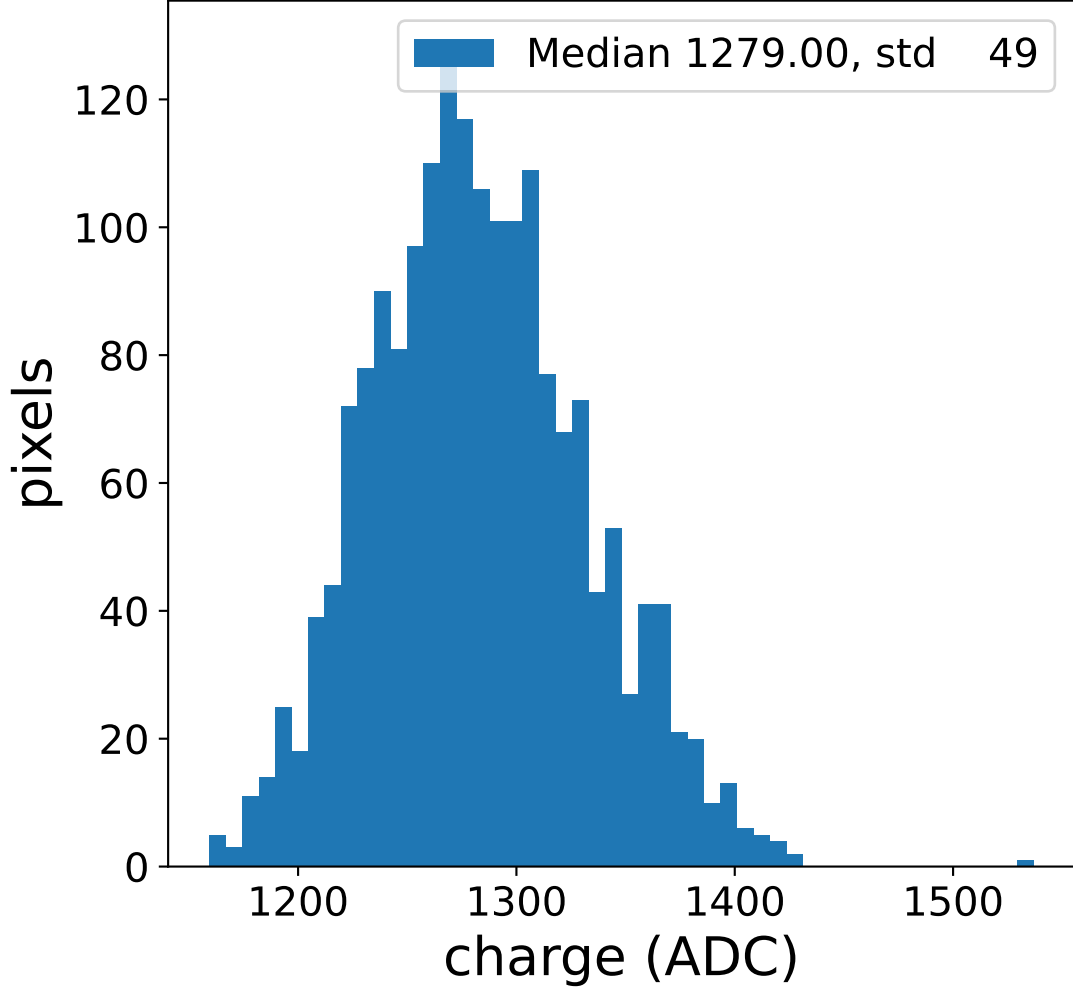

Run 3162

Run 3162

Run 3162 channel: HG

FF sample of 10000 events

pedestal sample of 10000 events

flat-fielded gain [ADC/pe]

Run 3162 channel: LG

FF sample of 10000 events

pedestal sample of 10000 events

flat-fielded gain [ADC/pe]