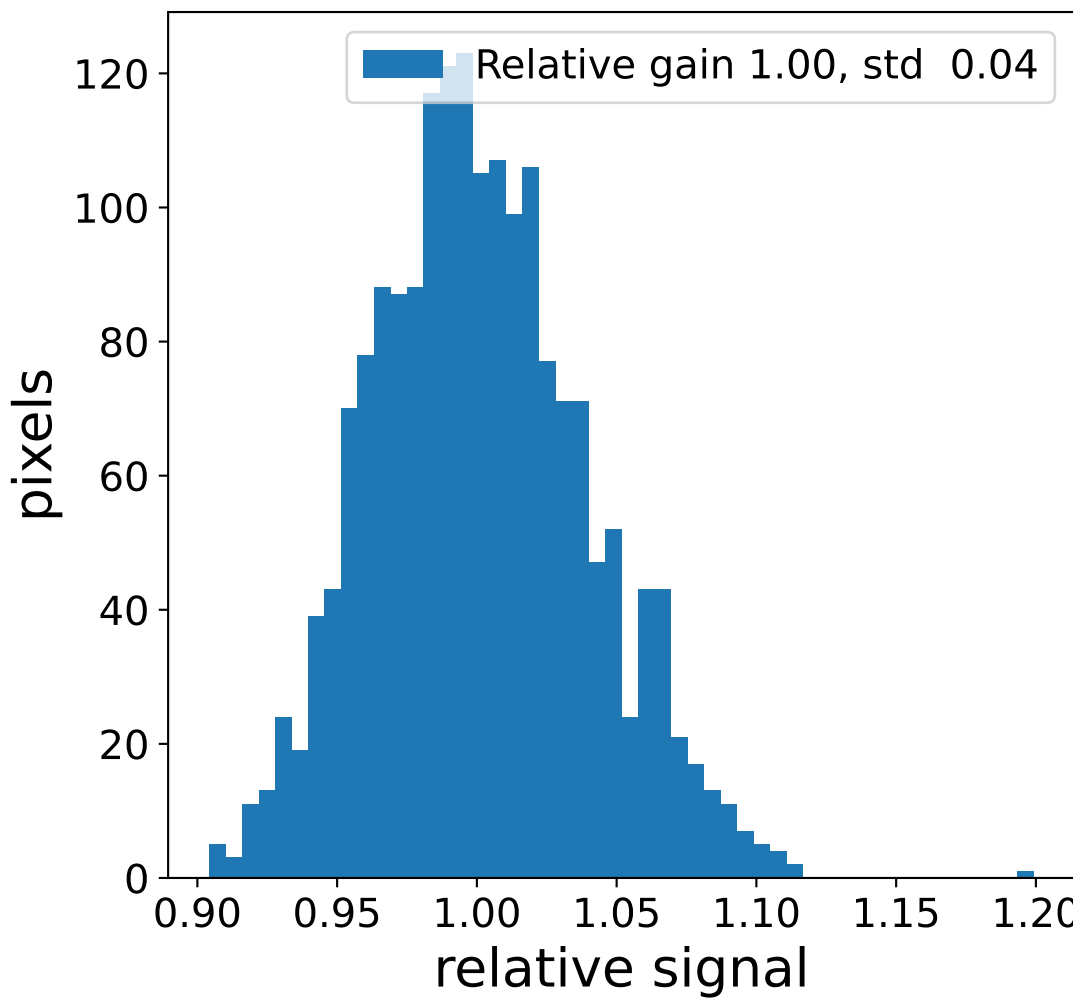

Run 3162

Run 3162

Run 3162 channel: HG

FF sample of 10000 events

pedestal sample of 10000 events

flat-fielded gain [ADC/pe]

Run 3162 channel: LG

FF sample of 10000 events

pedestal sample of 10000 events

flat-fielded gain [ADC/pe]