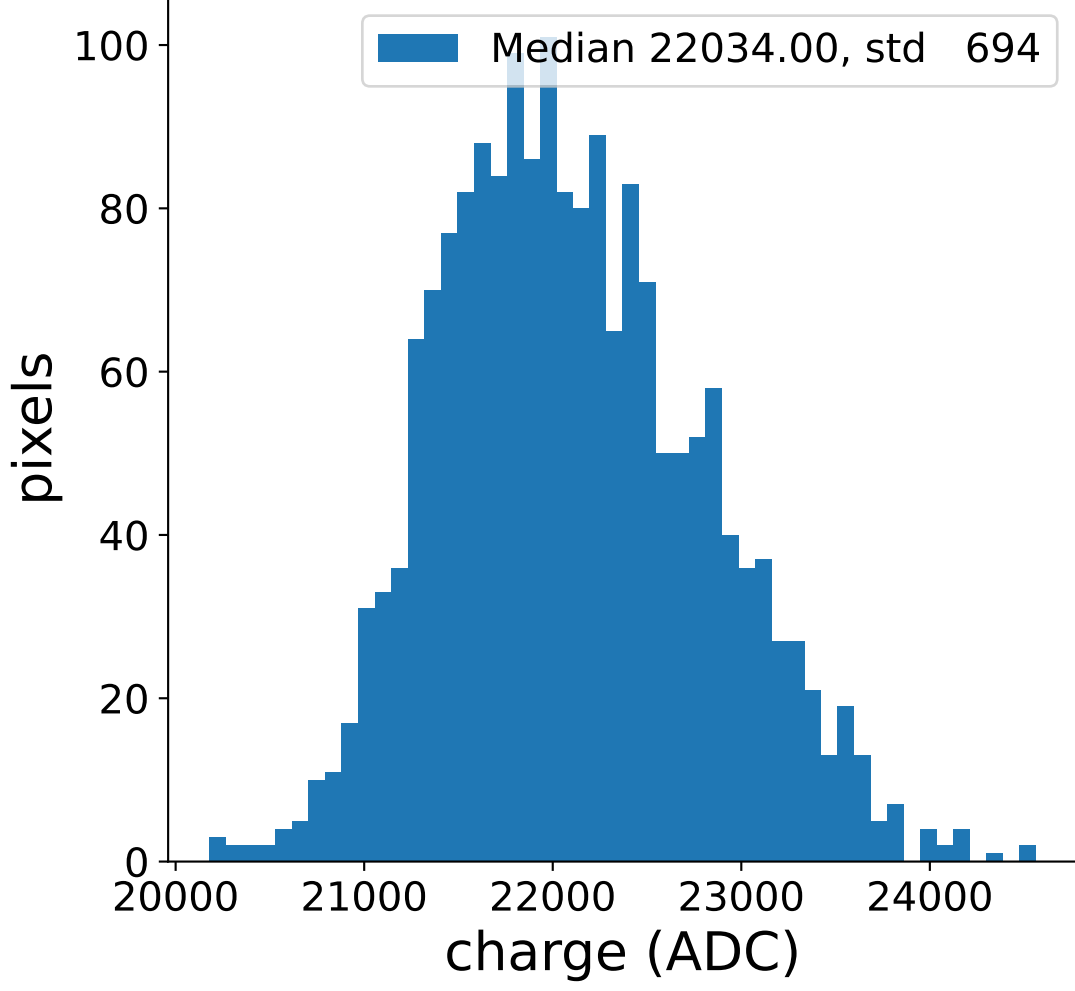

Run 3162

Run 3162

Run 3162 channel: HG

FF sample of 10000 events

pedestal sample of 10000 events

flat-fielded gain [ADC/pe]

Run 3162 channel: LG

FF sample of 10000 events

pedestal sample of 10000 events

flat-fielded gain [ADC/pe]