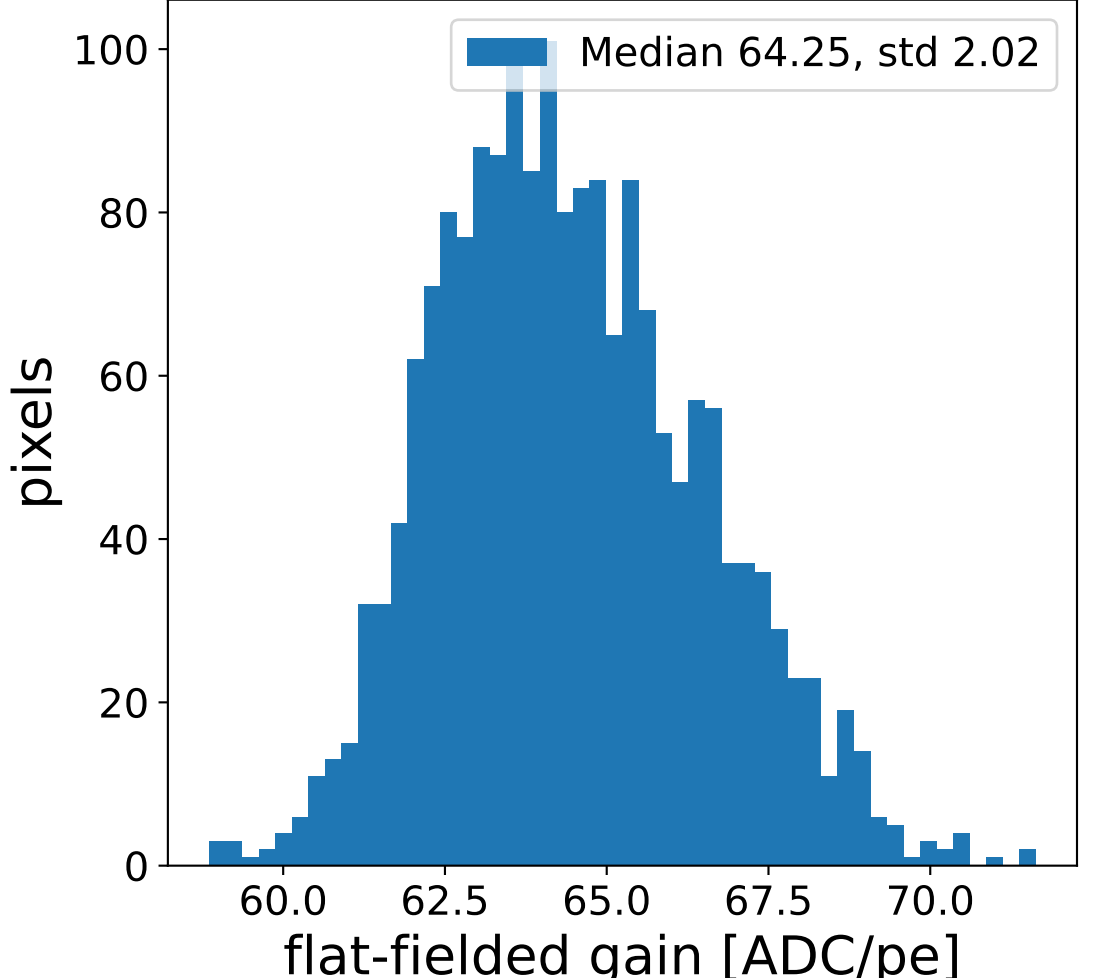

Run 3162

Run 3162

Run 3162 channel: HG

FF sample of 10000 events

pedestal sample of 10000 events

flat-fielded gain [ADC/pe]

Run 3162 channel: LG

FF sample of 10000 events

pedestal sample of 10000 events

flat-fielded gain [ADC/pe]