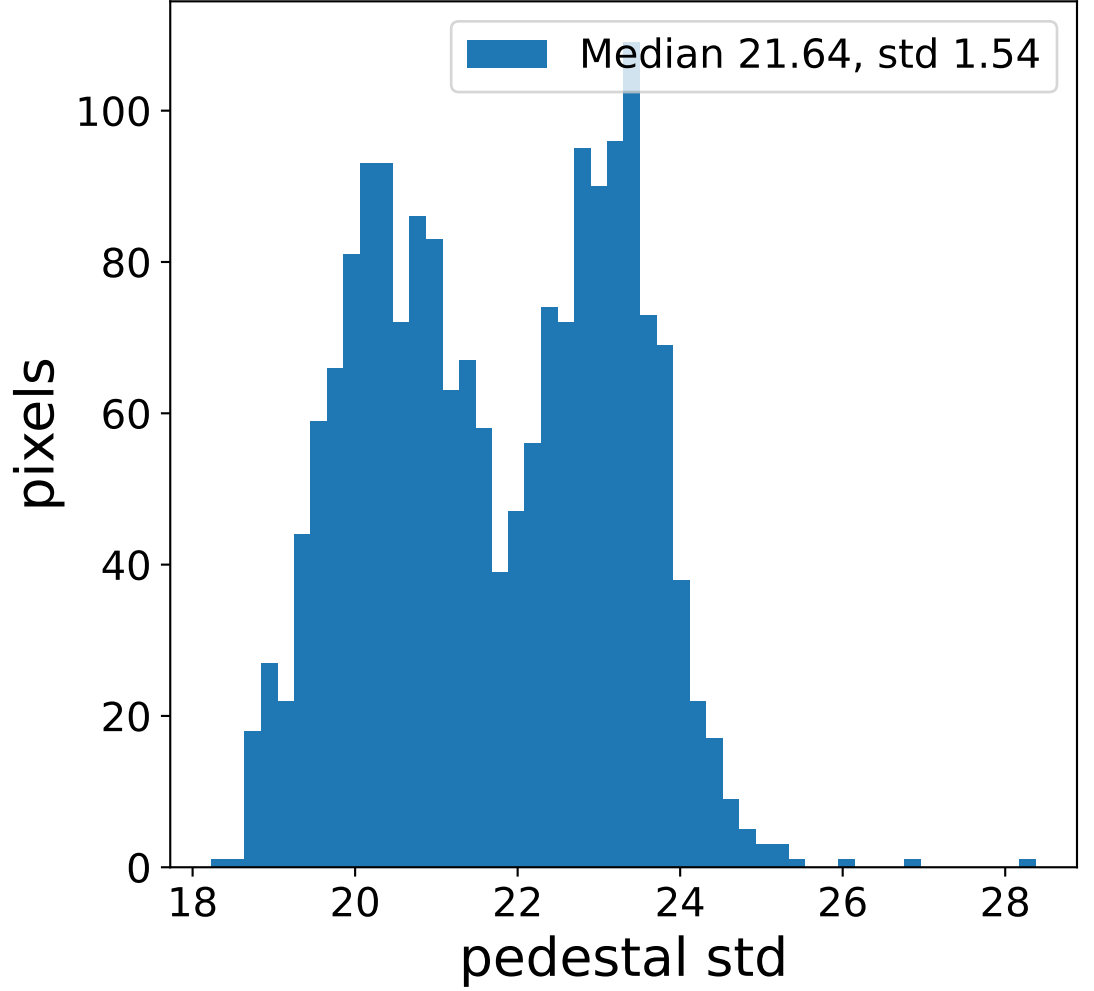

Run 3162

Run 3162

Run 3162 channel: HG

FF sample of 10000 events

pedestal sample of 10000 events

flat-fielded gain [ADC/pe]

Run 3162 channel: LG

FF sample of 10000 events

pedestal sample of 10000 events

flat-fielded gain [ADC/pe]