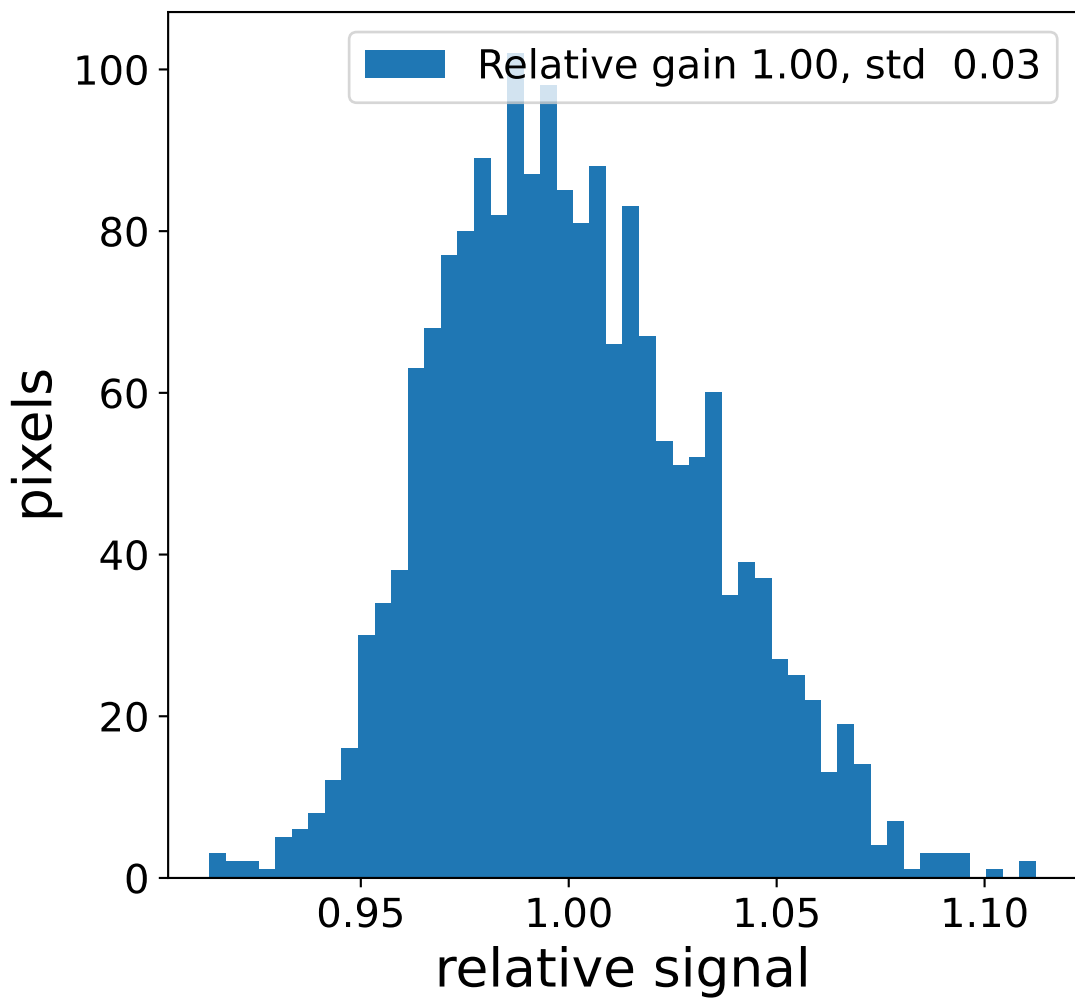

Run 3162

Run 3162

Run 3162 channel: HG

FF sample of 10000 events

pedestal sample of 10000 events

flat-fielded gain [ADC/pe]

Run 3162 channel: LG

FF sample of 10000 events

pedestal sample of 10000 events

flat-fielded gain [ADC/pe]