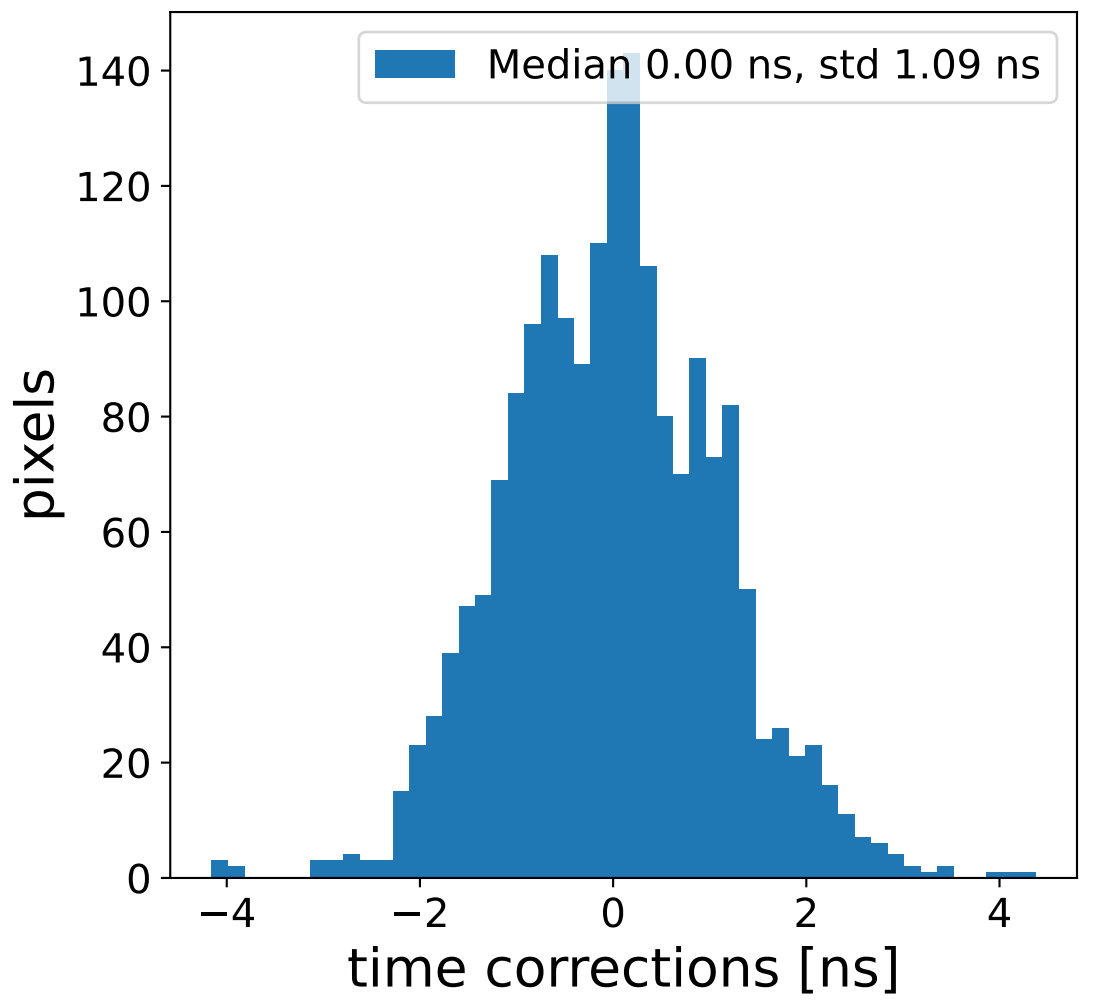

Run 3162

Run 3162

Run 3162 channel: HG

FF sample of 10000 events

pedestal sample of 10000 events

flat-fielded gain [ADC/pe]

Run 3162 channel: LG

FF sample of 10000 events

pedestal sample of 10000 events

flat-fielded gain [ADC/pe]