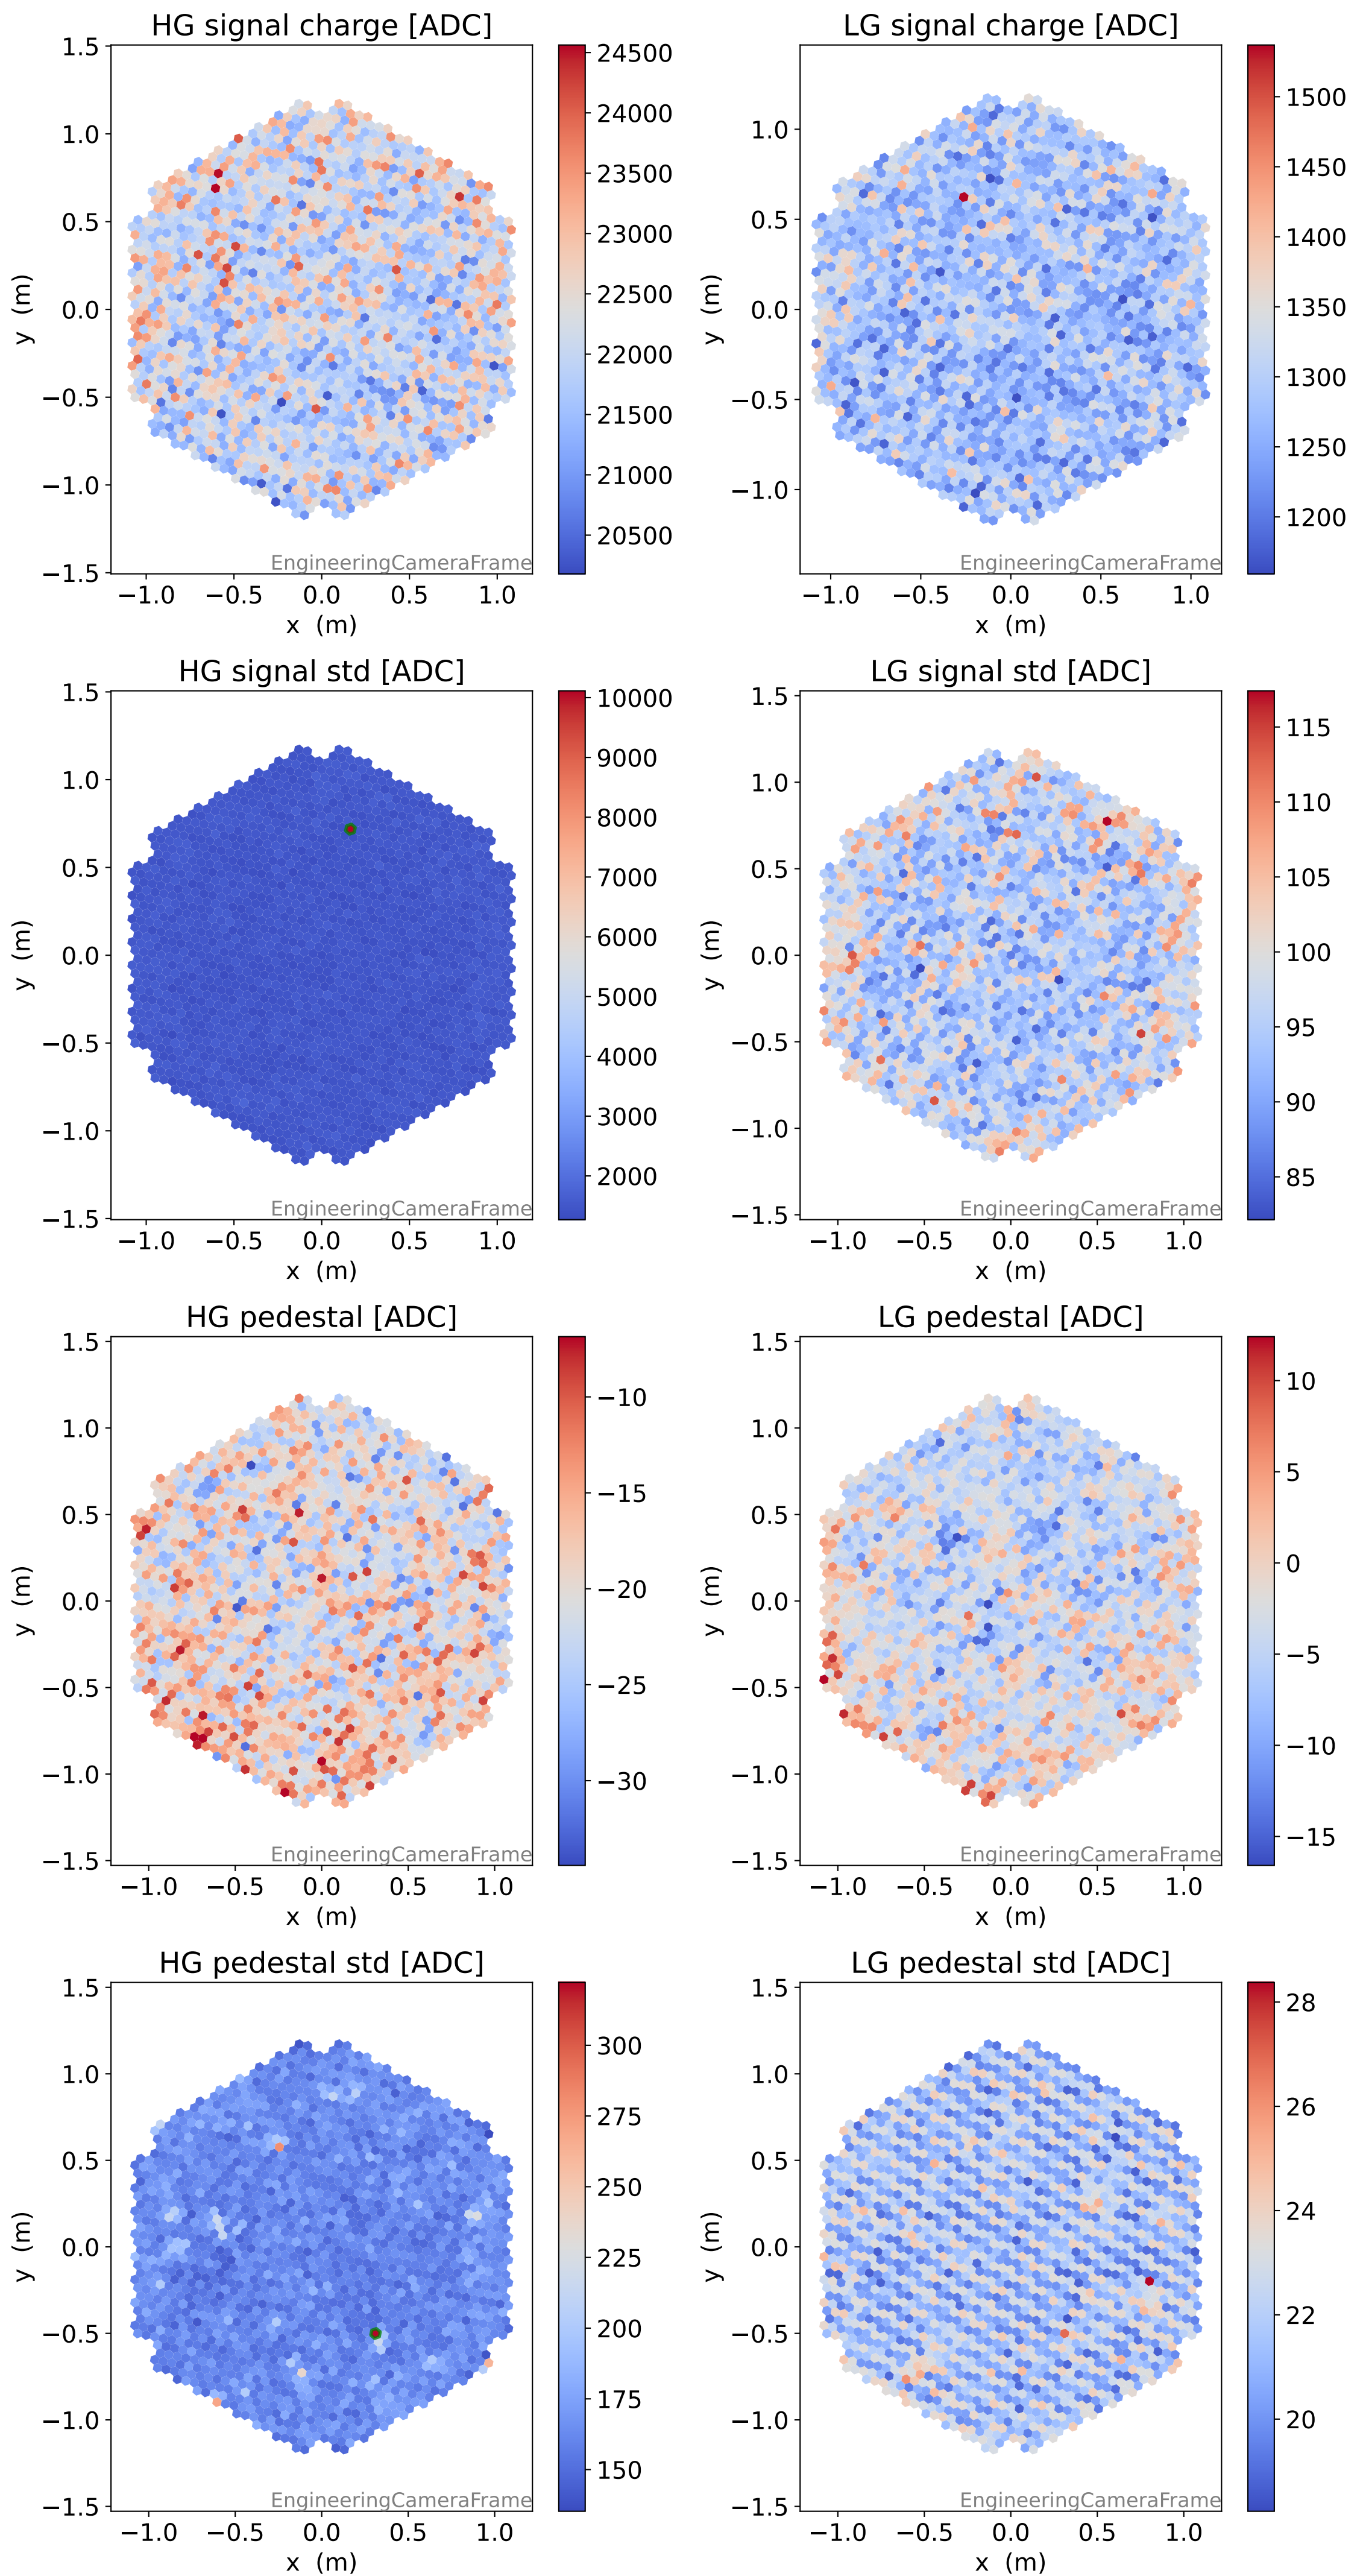

Run 3162

Run 3162

Run 3162 channel: HG

FF sample of 10000 events

pedestal sample of 10000 events

flat-fielded gain [ADC/pe]

Run 3162 channel: LG

FF sample of 10000 events

pedestal sample of 10000 events

flat-fielded gain [ADC/pe]