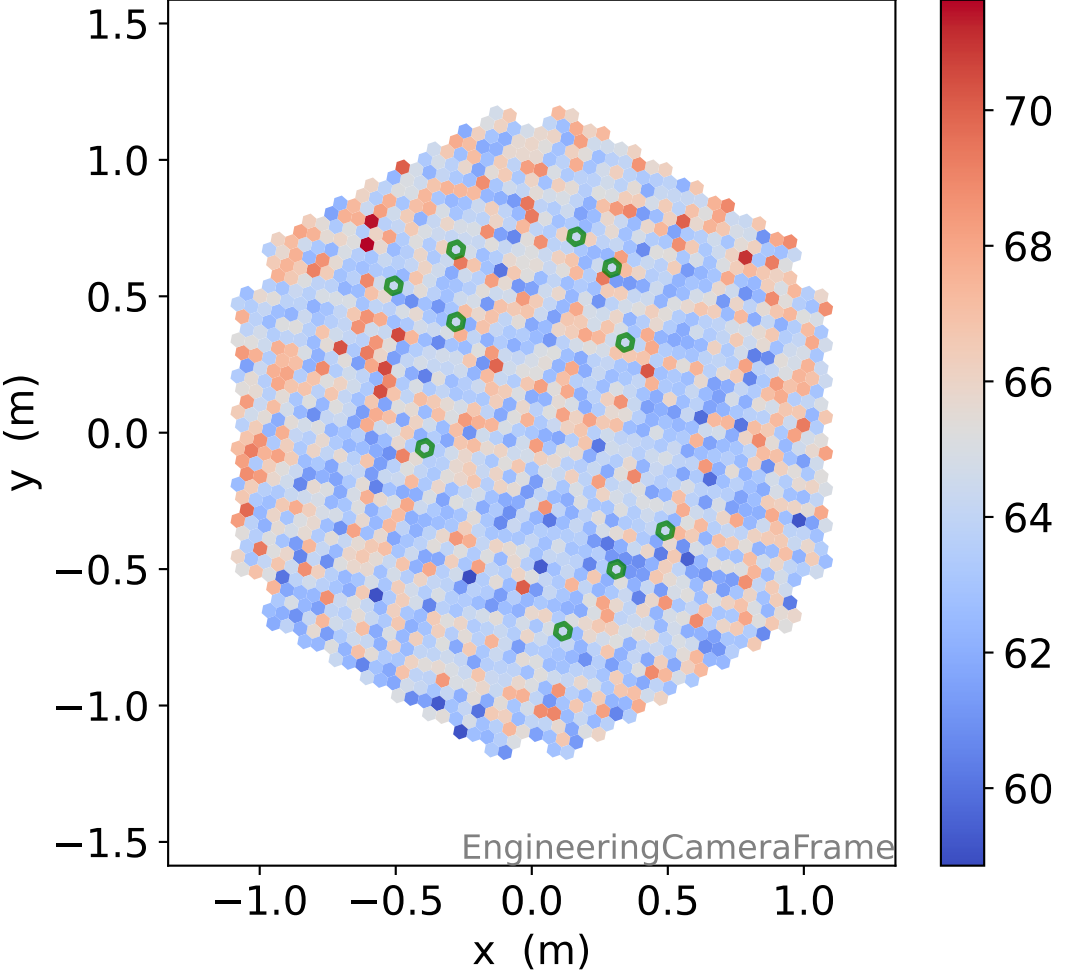

Run 3162

Run 3162

Run 3162 channel: HG

FF sample of 10000 events

pedestal sample of 10000 events

flat-fielded gain [ADC/pe]

Run 3162 channel: LG

FF sample of 10000 events

pedestal sample of 10000 events

flat-fielded gain [ADC/pe]