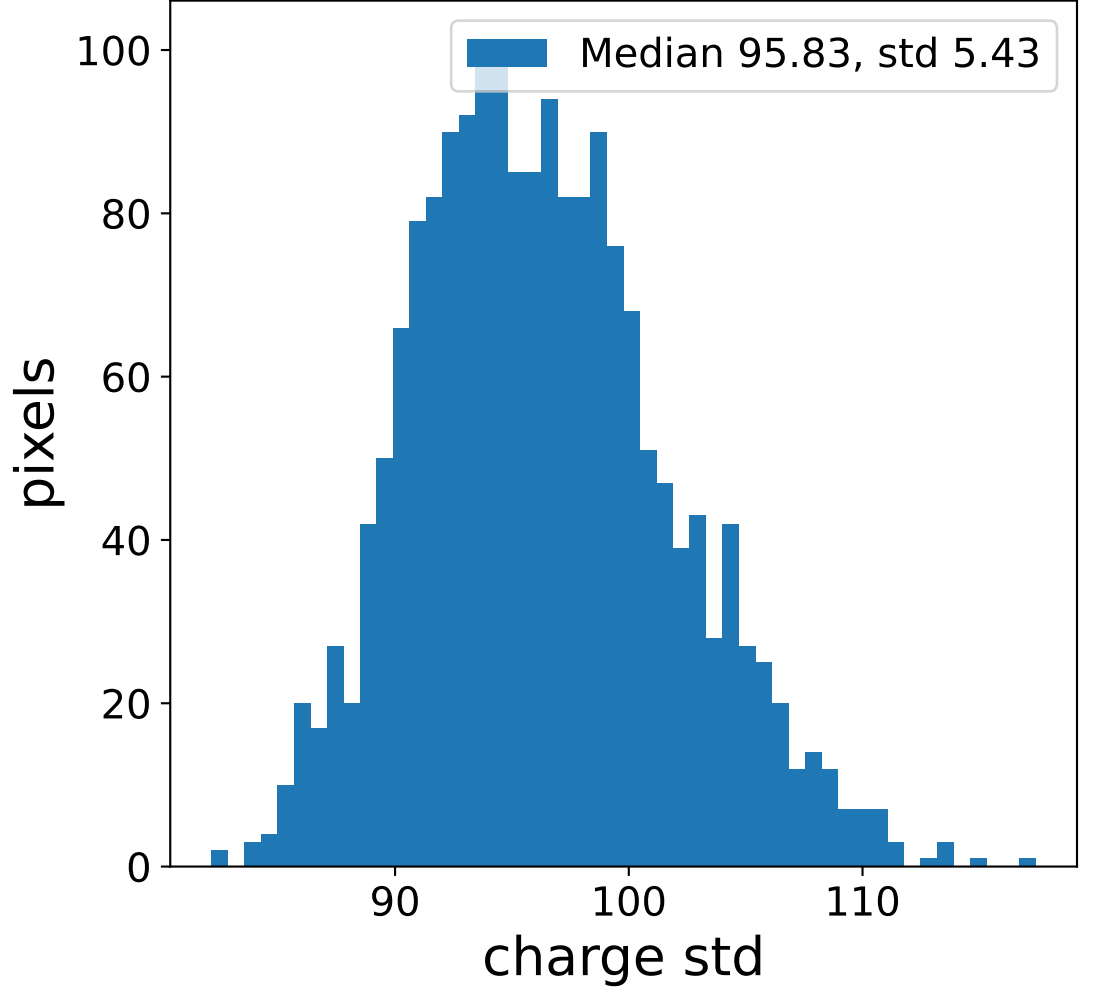

Run 3162

Run 3162

Run 3162 channel: HG

FF sample of 10000 events

pedestal sample of 10000 events

flat-fielded gain [ADC/pe]

Run 3162 channel: LG

FF sample of 10000 events

pedestal sample of 10000 events

flat-fielded gain [ADC/pe]