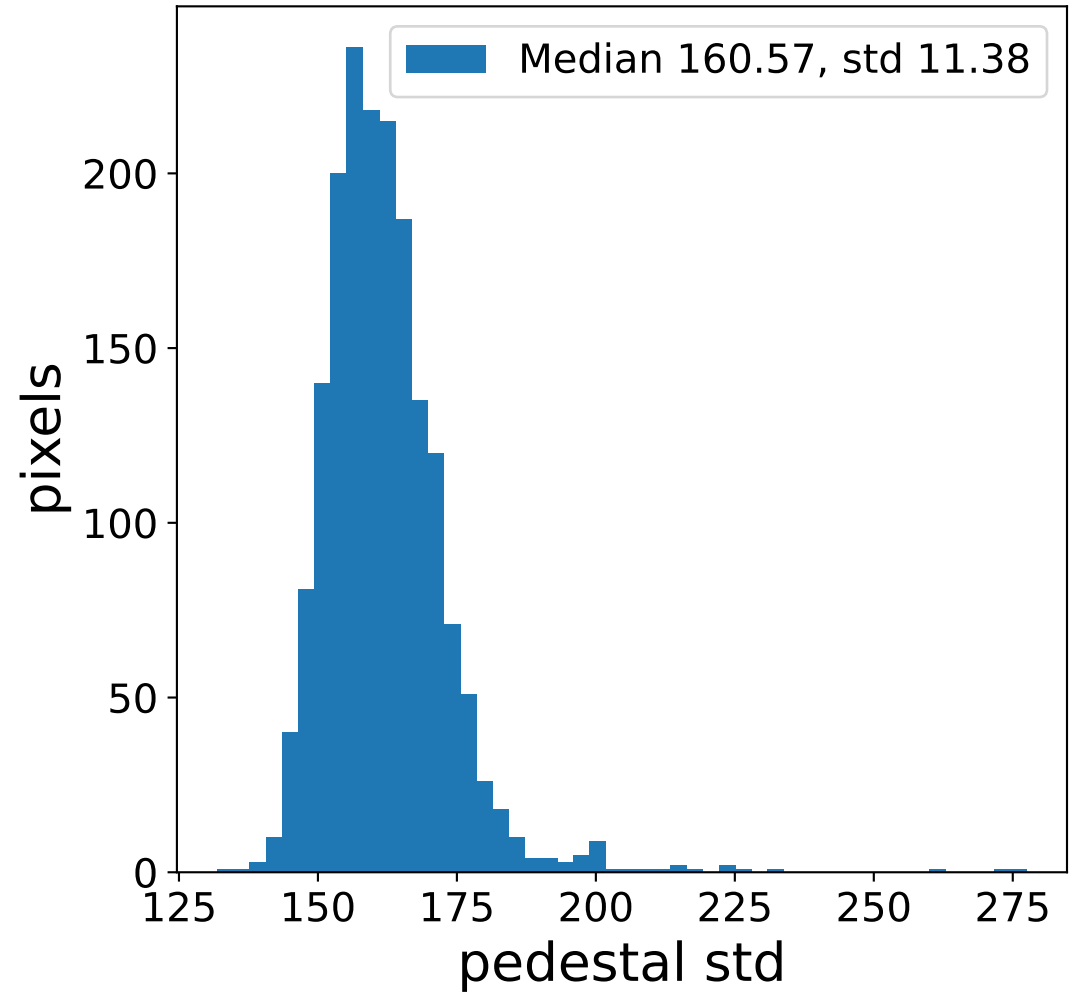

### pedestal sample of 10000 events