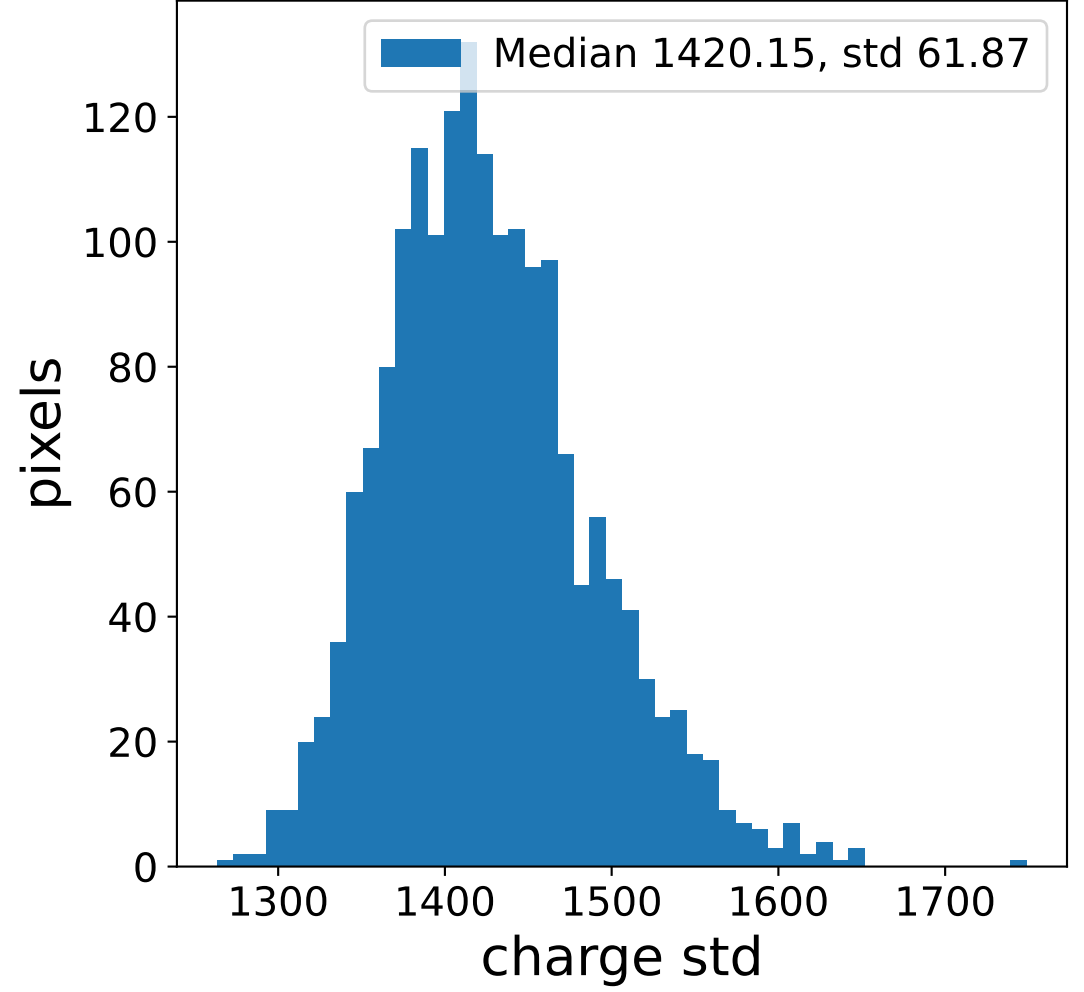

### pedestal sample of 10000 events