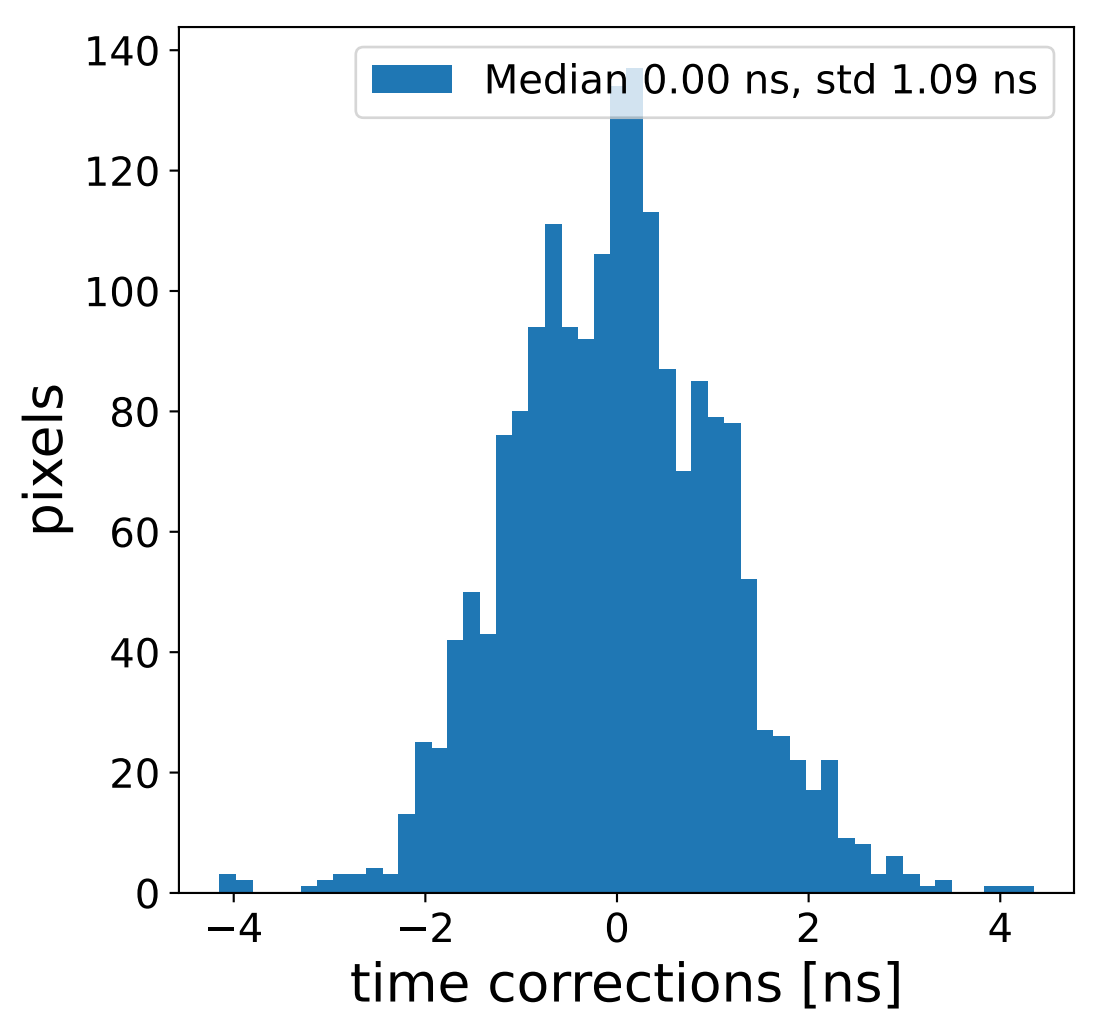

pedestal sample of 10000 events