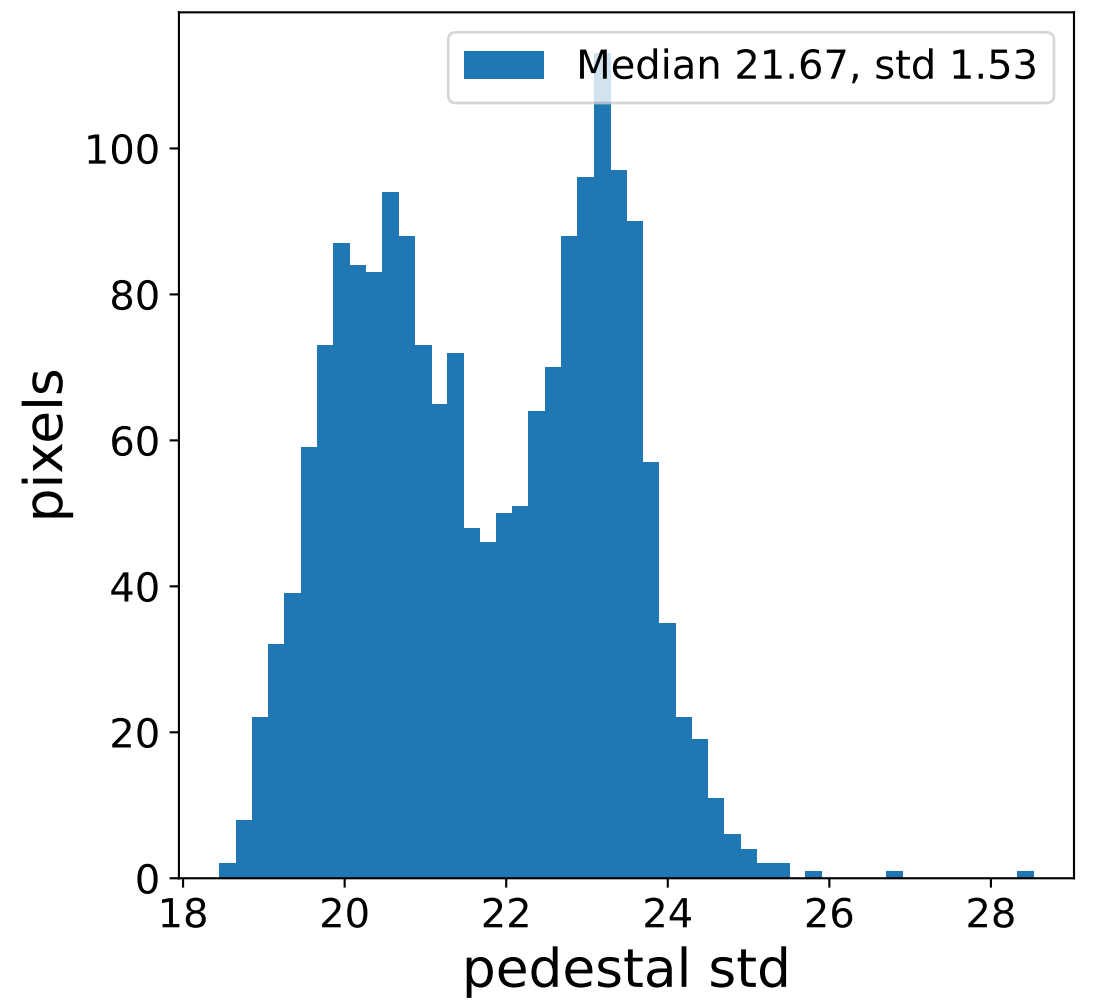

pedestal sample of 10000 events