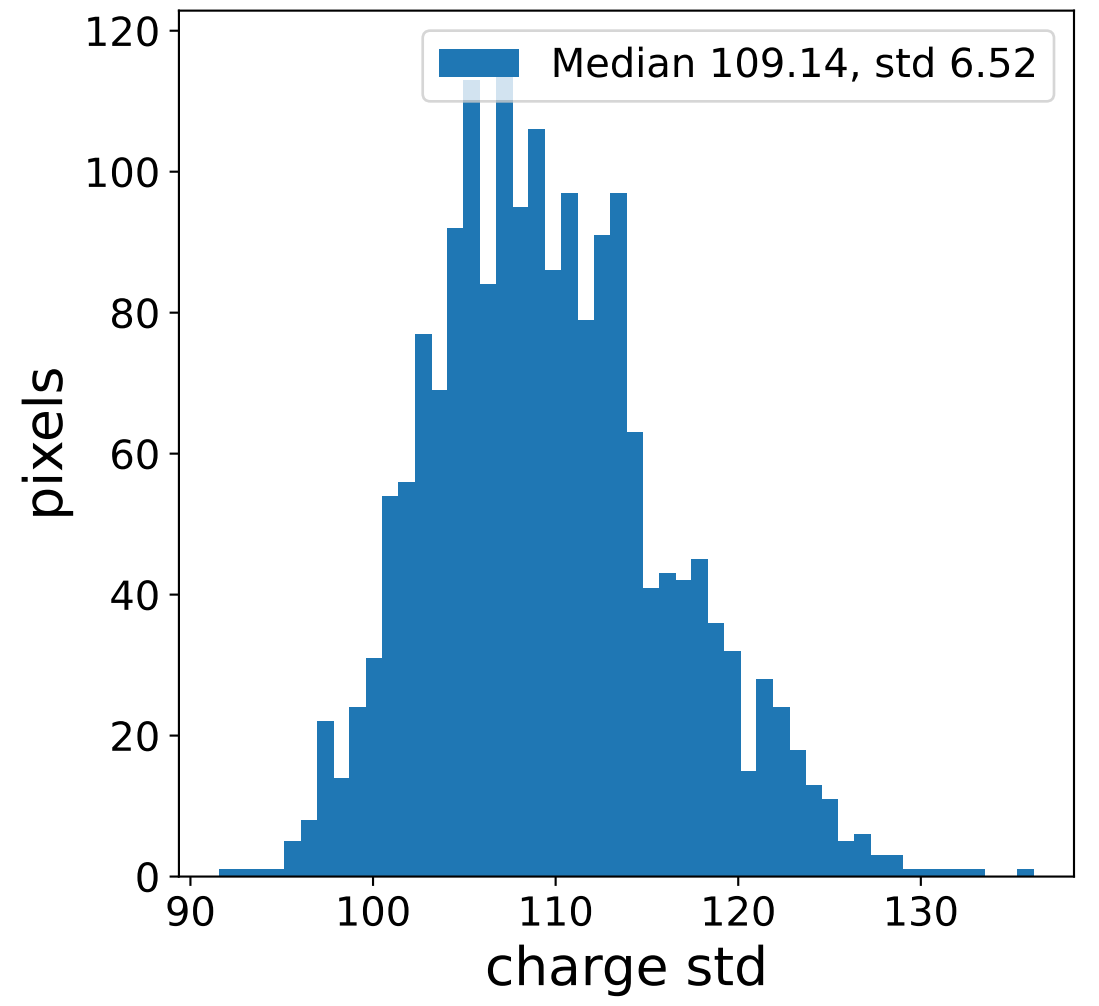

Run 3158 channel: LG

FF sample of 10000 events