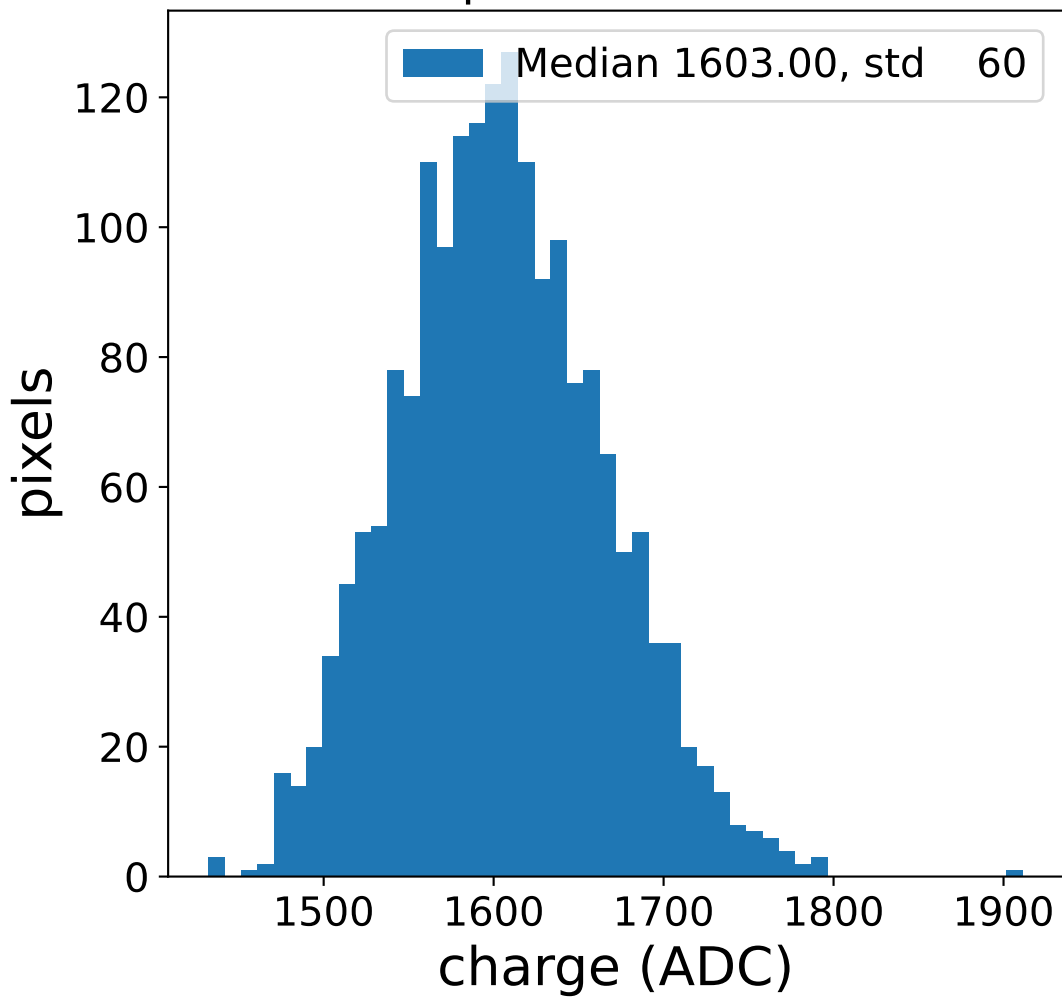

Run 3158 channel: LG

FF sample of 10000 events