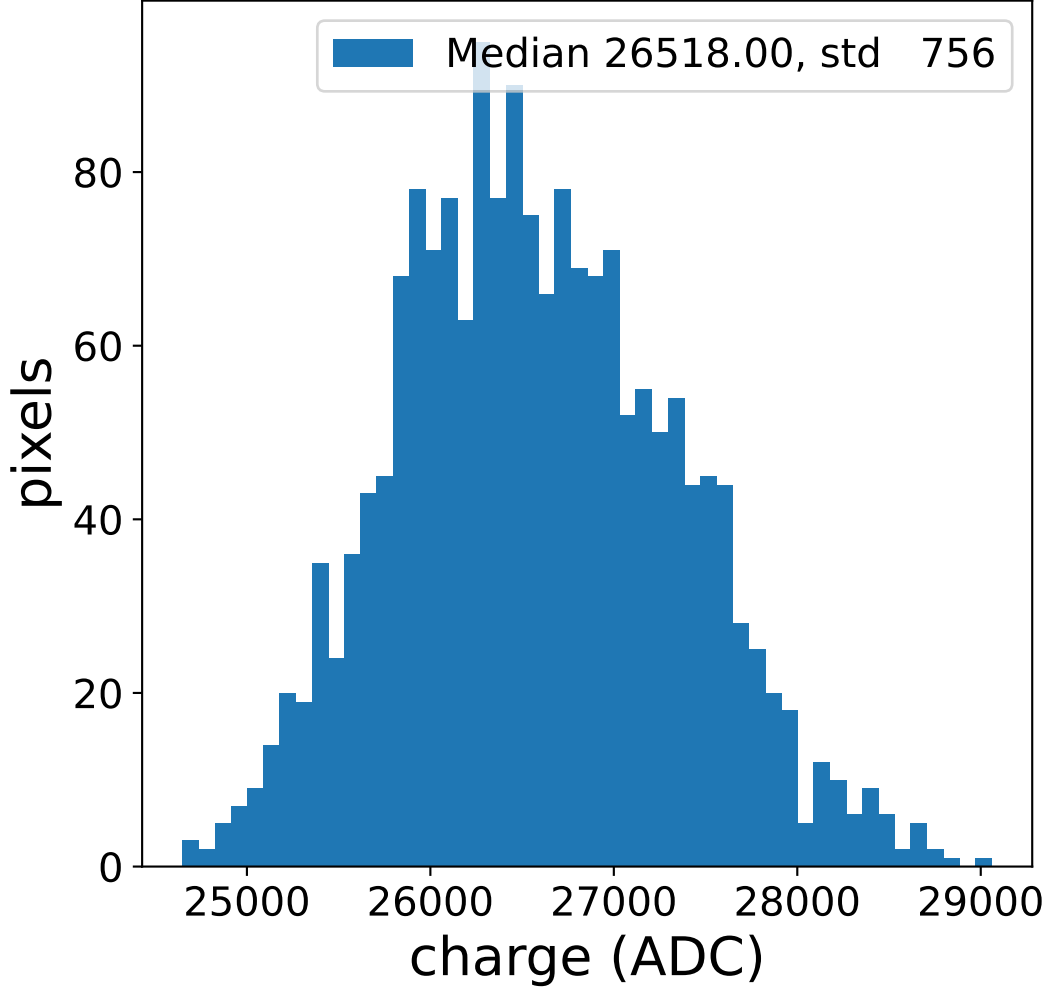

### pedestal sample of 10000 events