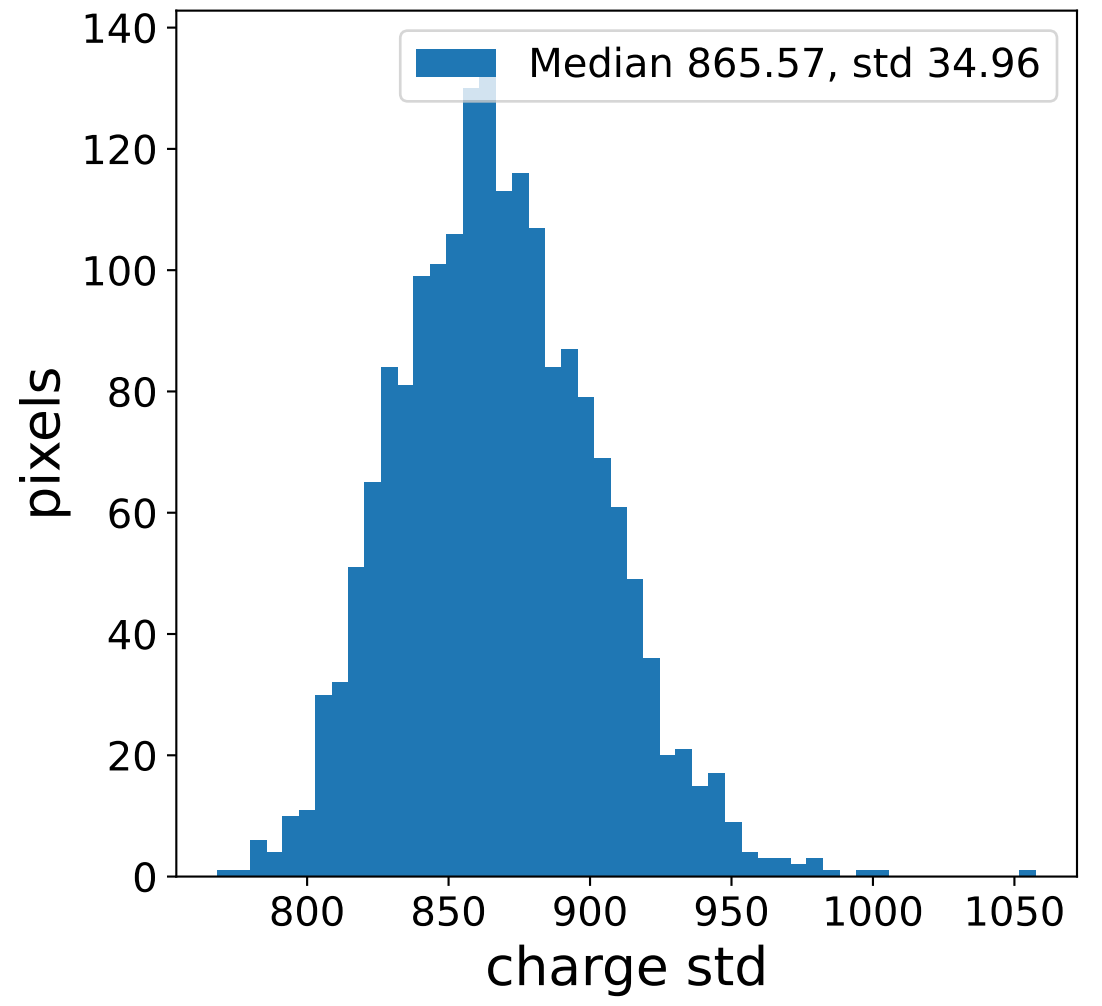

Run 2964, Cat-A calibration

Run 2964

Run 2964 channel: HG

FF sample of 10000 events

pedestal sample of 10000 events

flat-fielded gain [ADC/pe]

Run 2964 channel: LG

FF sample of 10000 events

pedestal sample of 10000 events

flat-fielded gain [ADC/pe]