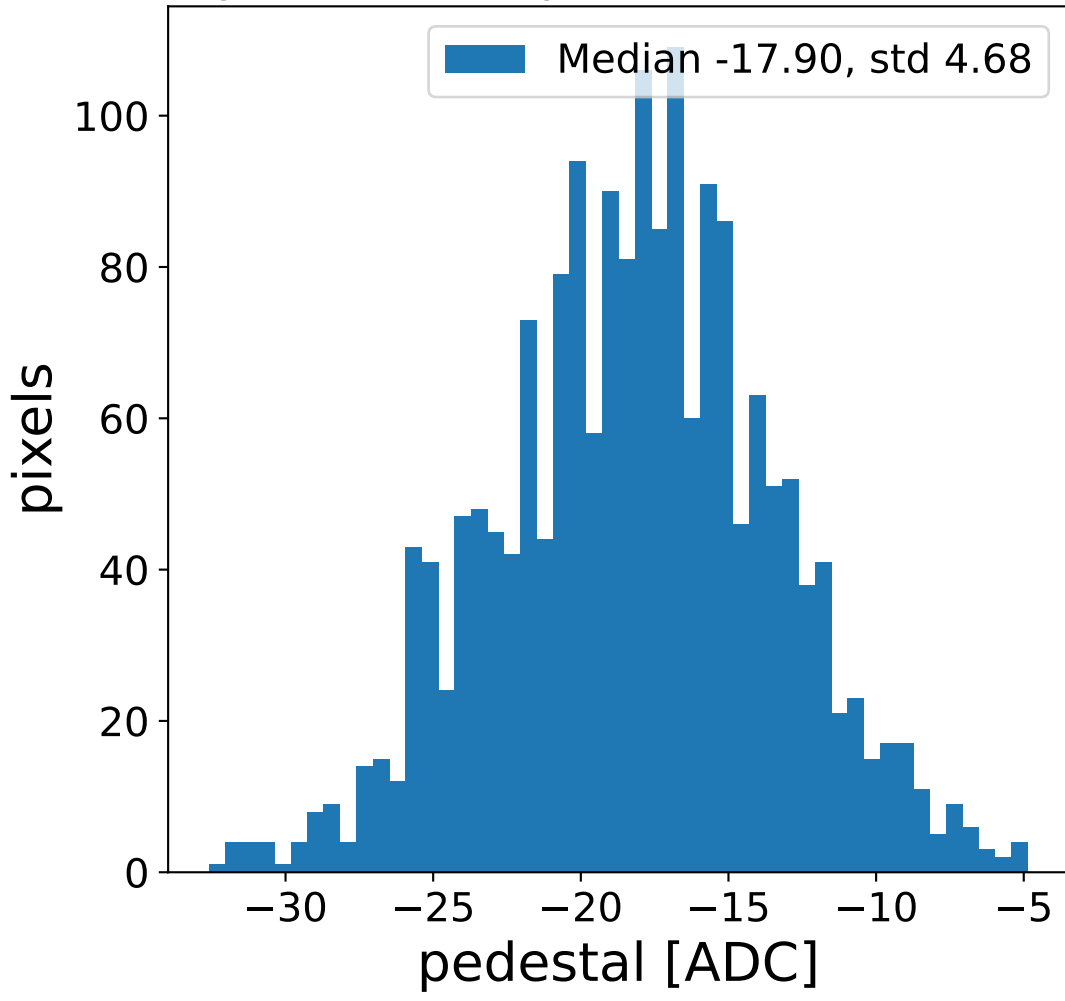

Run 2964, Cat-A calibration

Run 2964

Run 2964 channel: HG

FF sample of 10000 events

pedestal sample of 10000 events

flat-fielded gain [ADC/pe]

Run 2964 channel: LG

FF sample of 10000 events

pedestal sample of 10000 events

flat-fielded gain [ADC/pe]