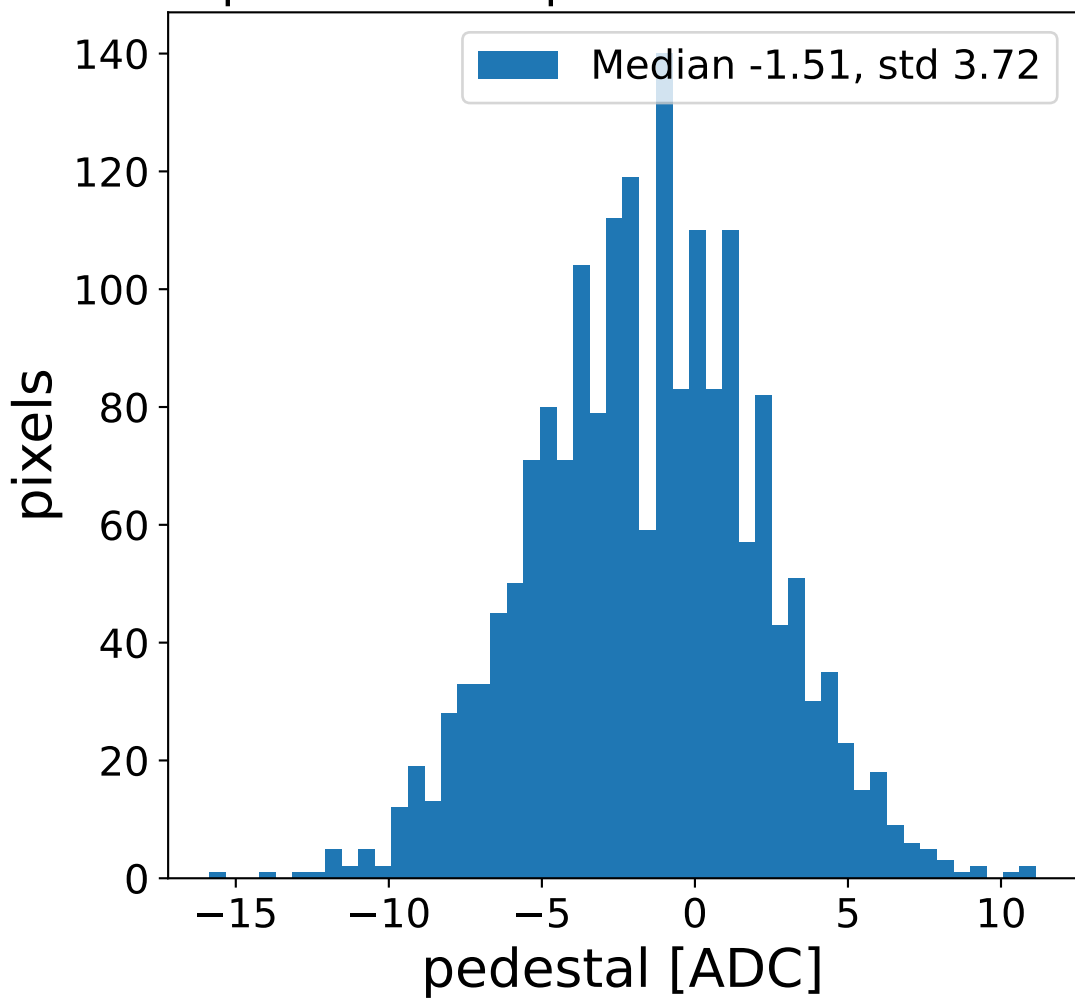

Run 2964, Cat-A calibration

Run 2964

Run 2964 channel: HG

FF sample of 10000 events

pedestal sample of 10000 events

flat-fielded gain [ADC/pe]

Run 2964 channel: LG

FF sample of 10000 events

pedestal sample of 10000 events

flat-fielded gain [ADC/pe]