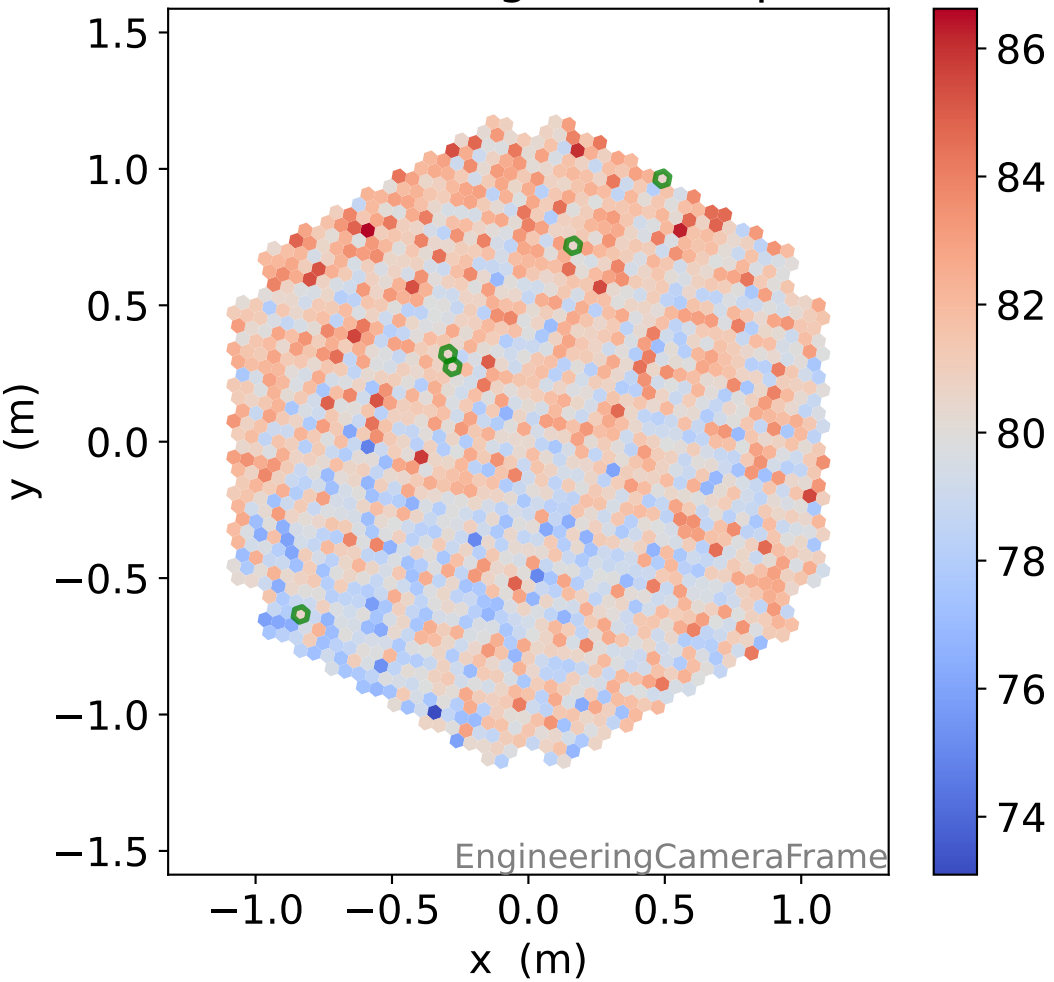

Run 2964, Cat-A calibration

Run 2964

Run 2964 channel: HG

FF sample of 10000 events

pedestal sample of 10000 events

flat-fielded gain [ADC/pe]

Run 2964 channel: LG

FF sample of 10000 events

pedestal sample of 10000 events

flat-fielded gain [ADC/pe]