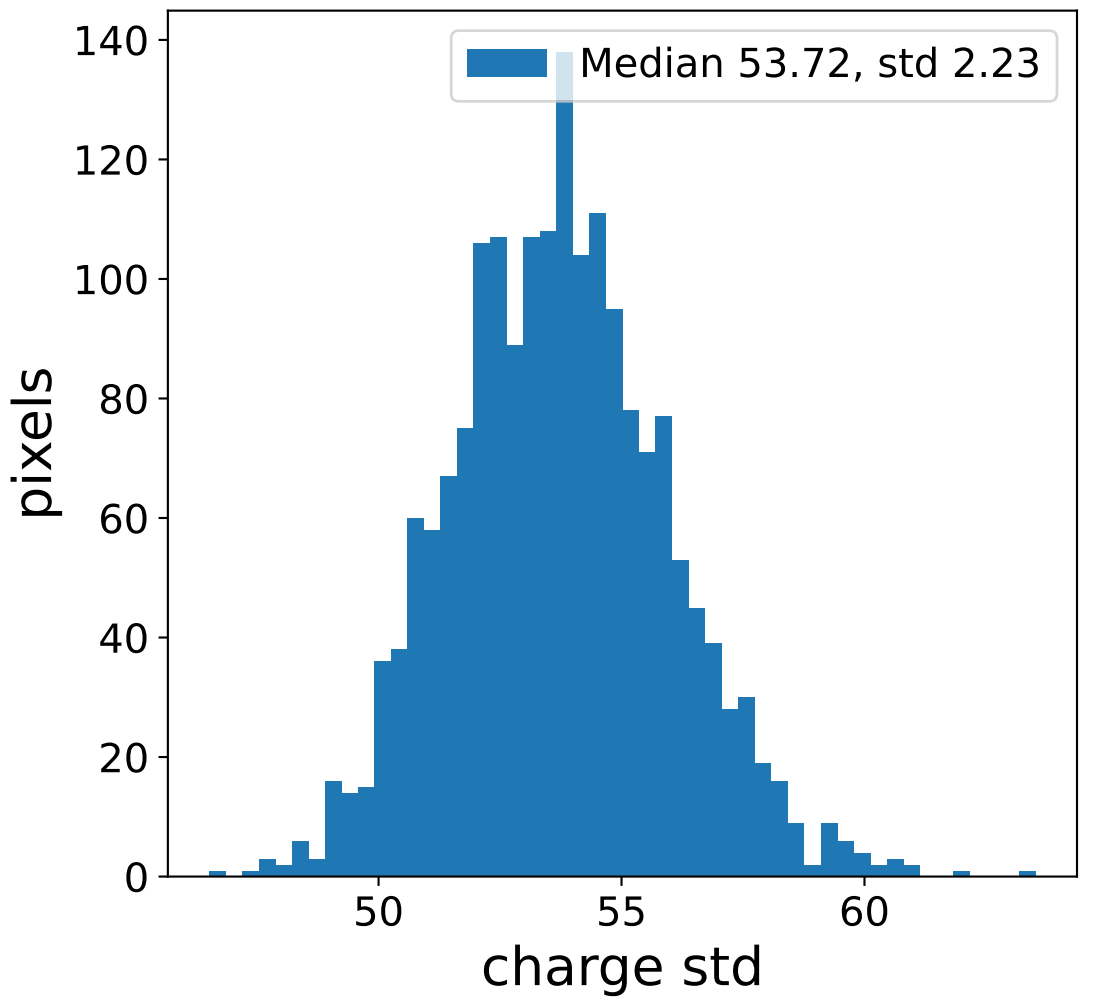

Run 2964, Cat-A calibration

Run 2964

Run 2964 channel: HG

FF sample of 10000 events

pedestal sample of 10000 events

flat-fielded gain [ADC/pe]

Run 2964 channel: LG

FF sample of 10000 events

pedestal sample of 10000 events

flat-fielded gain [ADC/pe]