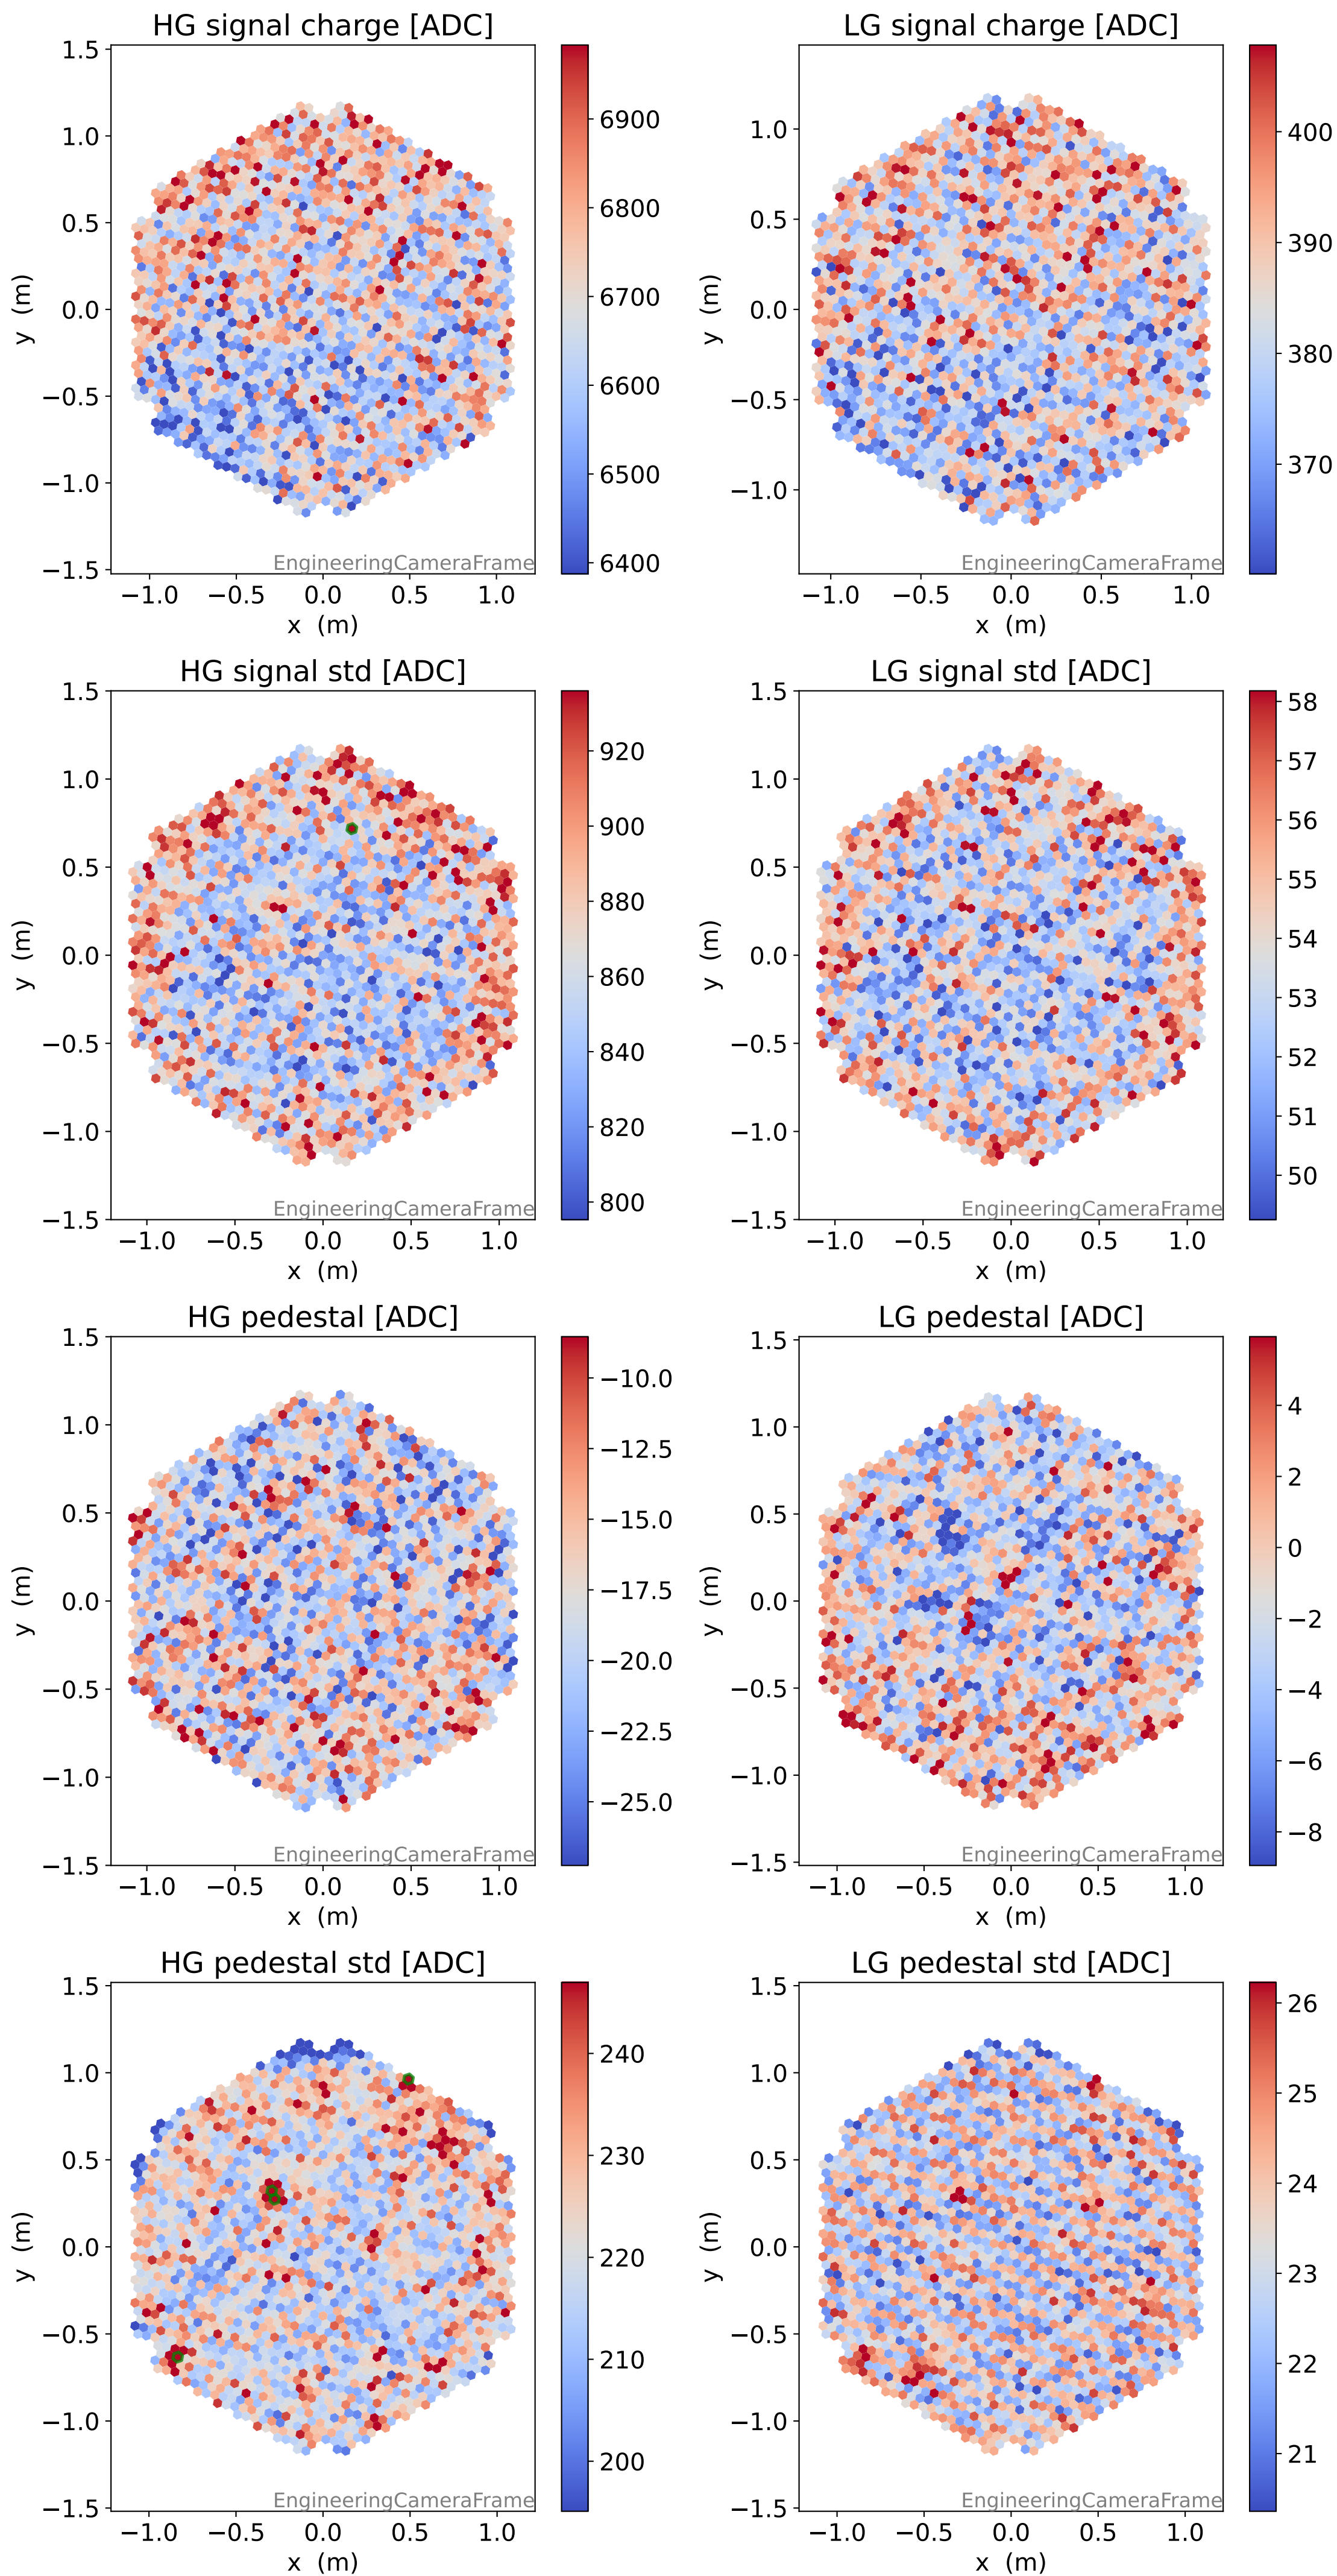

Run 2964, Cat-A calibration

Run 2964

Run 2964 channel: HG

FF sample of 10000 events

pedestal sample of 10000 events

flat-fielded gain [ADC/pe]

Run 2964 channel: LG

FF sample of 10000 events

pedestal sample of 10000 events

flat-fielded gain [ADC/pe]