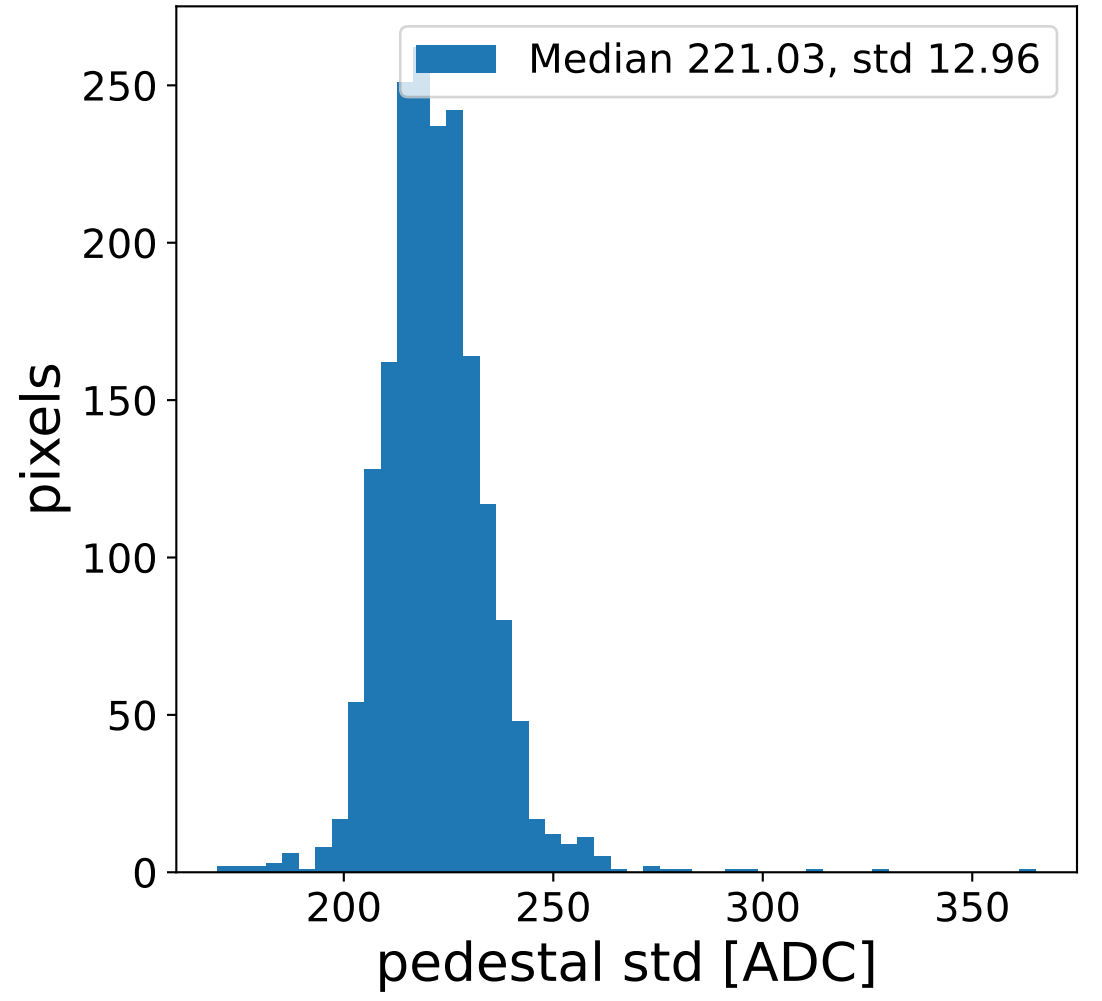

Run 2964, Cat-A calibration

Run 2964

Run 2964 channel: HG

FF sample of 10000 events

pedestal sample of 10000 events

flat-fielded gain [ADC/pe]

Run 2964 channel: LG

FF sample of 10000 events

pedestal sample of 10000 events

flat-fielded gain [ADC/pe]