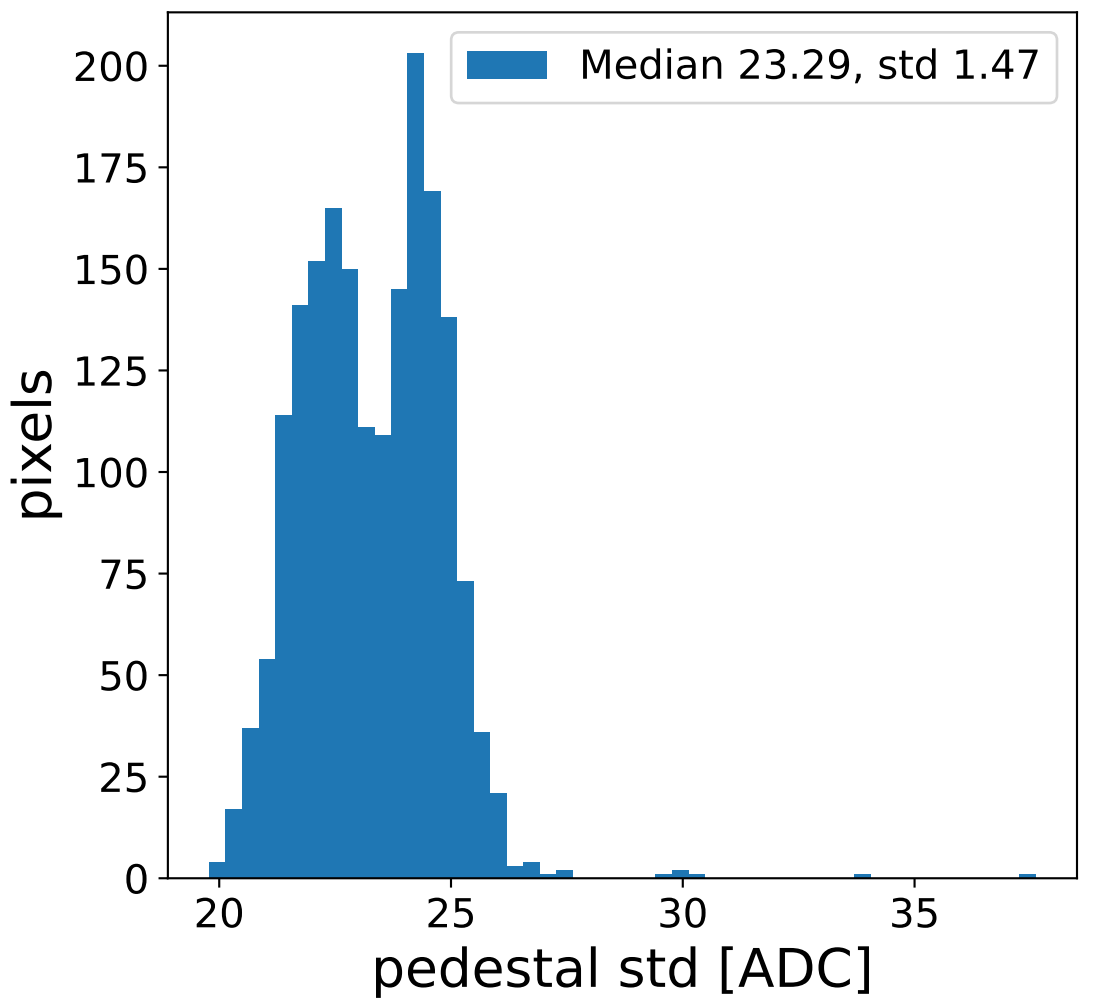

Run 2964, Cat-A calibration

Run 2964

Run 2964 channel: HG

FF sample of 10000 events

pedestal sample of 10000 events

flat-fielded gain [ADC/pe]

Run 2964 channel: LG

FF sample of 10000 events

pedestal sample of 10000 events

flat-fielded gain [ADC/pe]