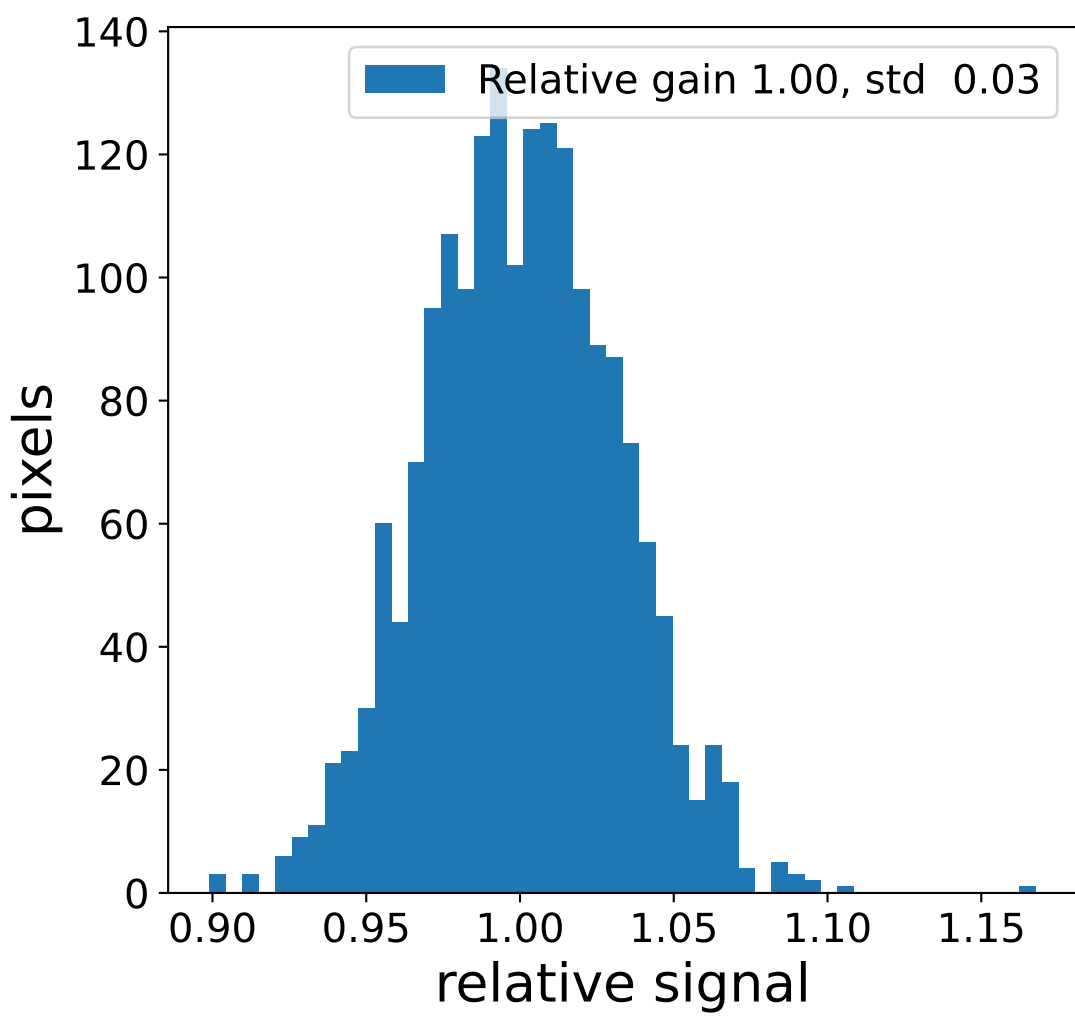

Run 2964, Cat-A calibration

Run 2964

Run 2964 channel: HG

FF sample of 10000 events

pedestal sample of 10000 events

flat-fielded gain [ADC/pe]

Run 2964 channel: LG

FF sample of 10000 events

pedestal sample of 10000 events

flat-fielded gain [ADC/pe]