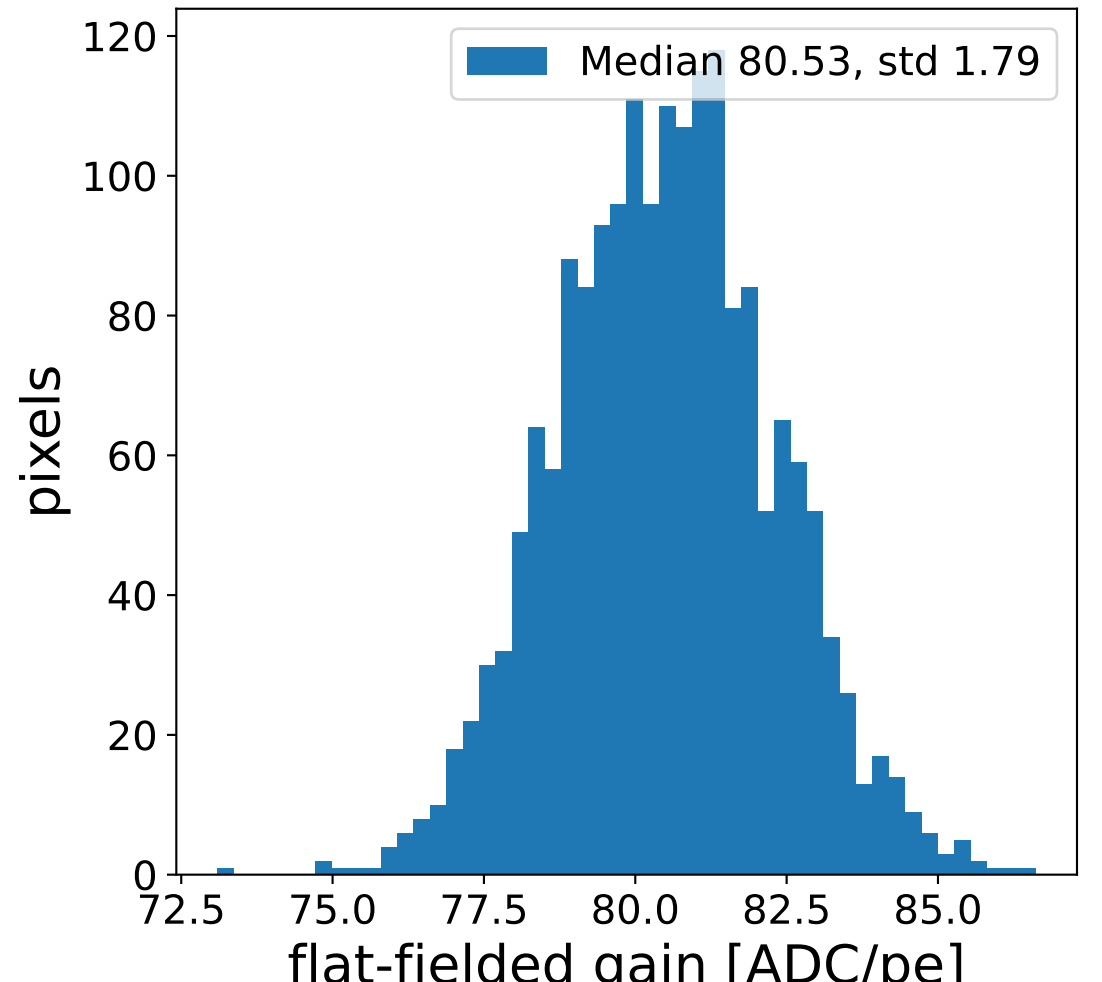

Run 2964, Cat-A calibration

Run 2964

Run 2964 channel: HG

FF sample of 10000 events

pedestal sample of 10000 events

flat-fielded gain [ADC/pe]

Run 2964 channel: LG

FF sample of 10000 events

pedestal sample of 10000 events

flat-fielded gain [ADC/pe]