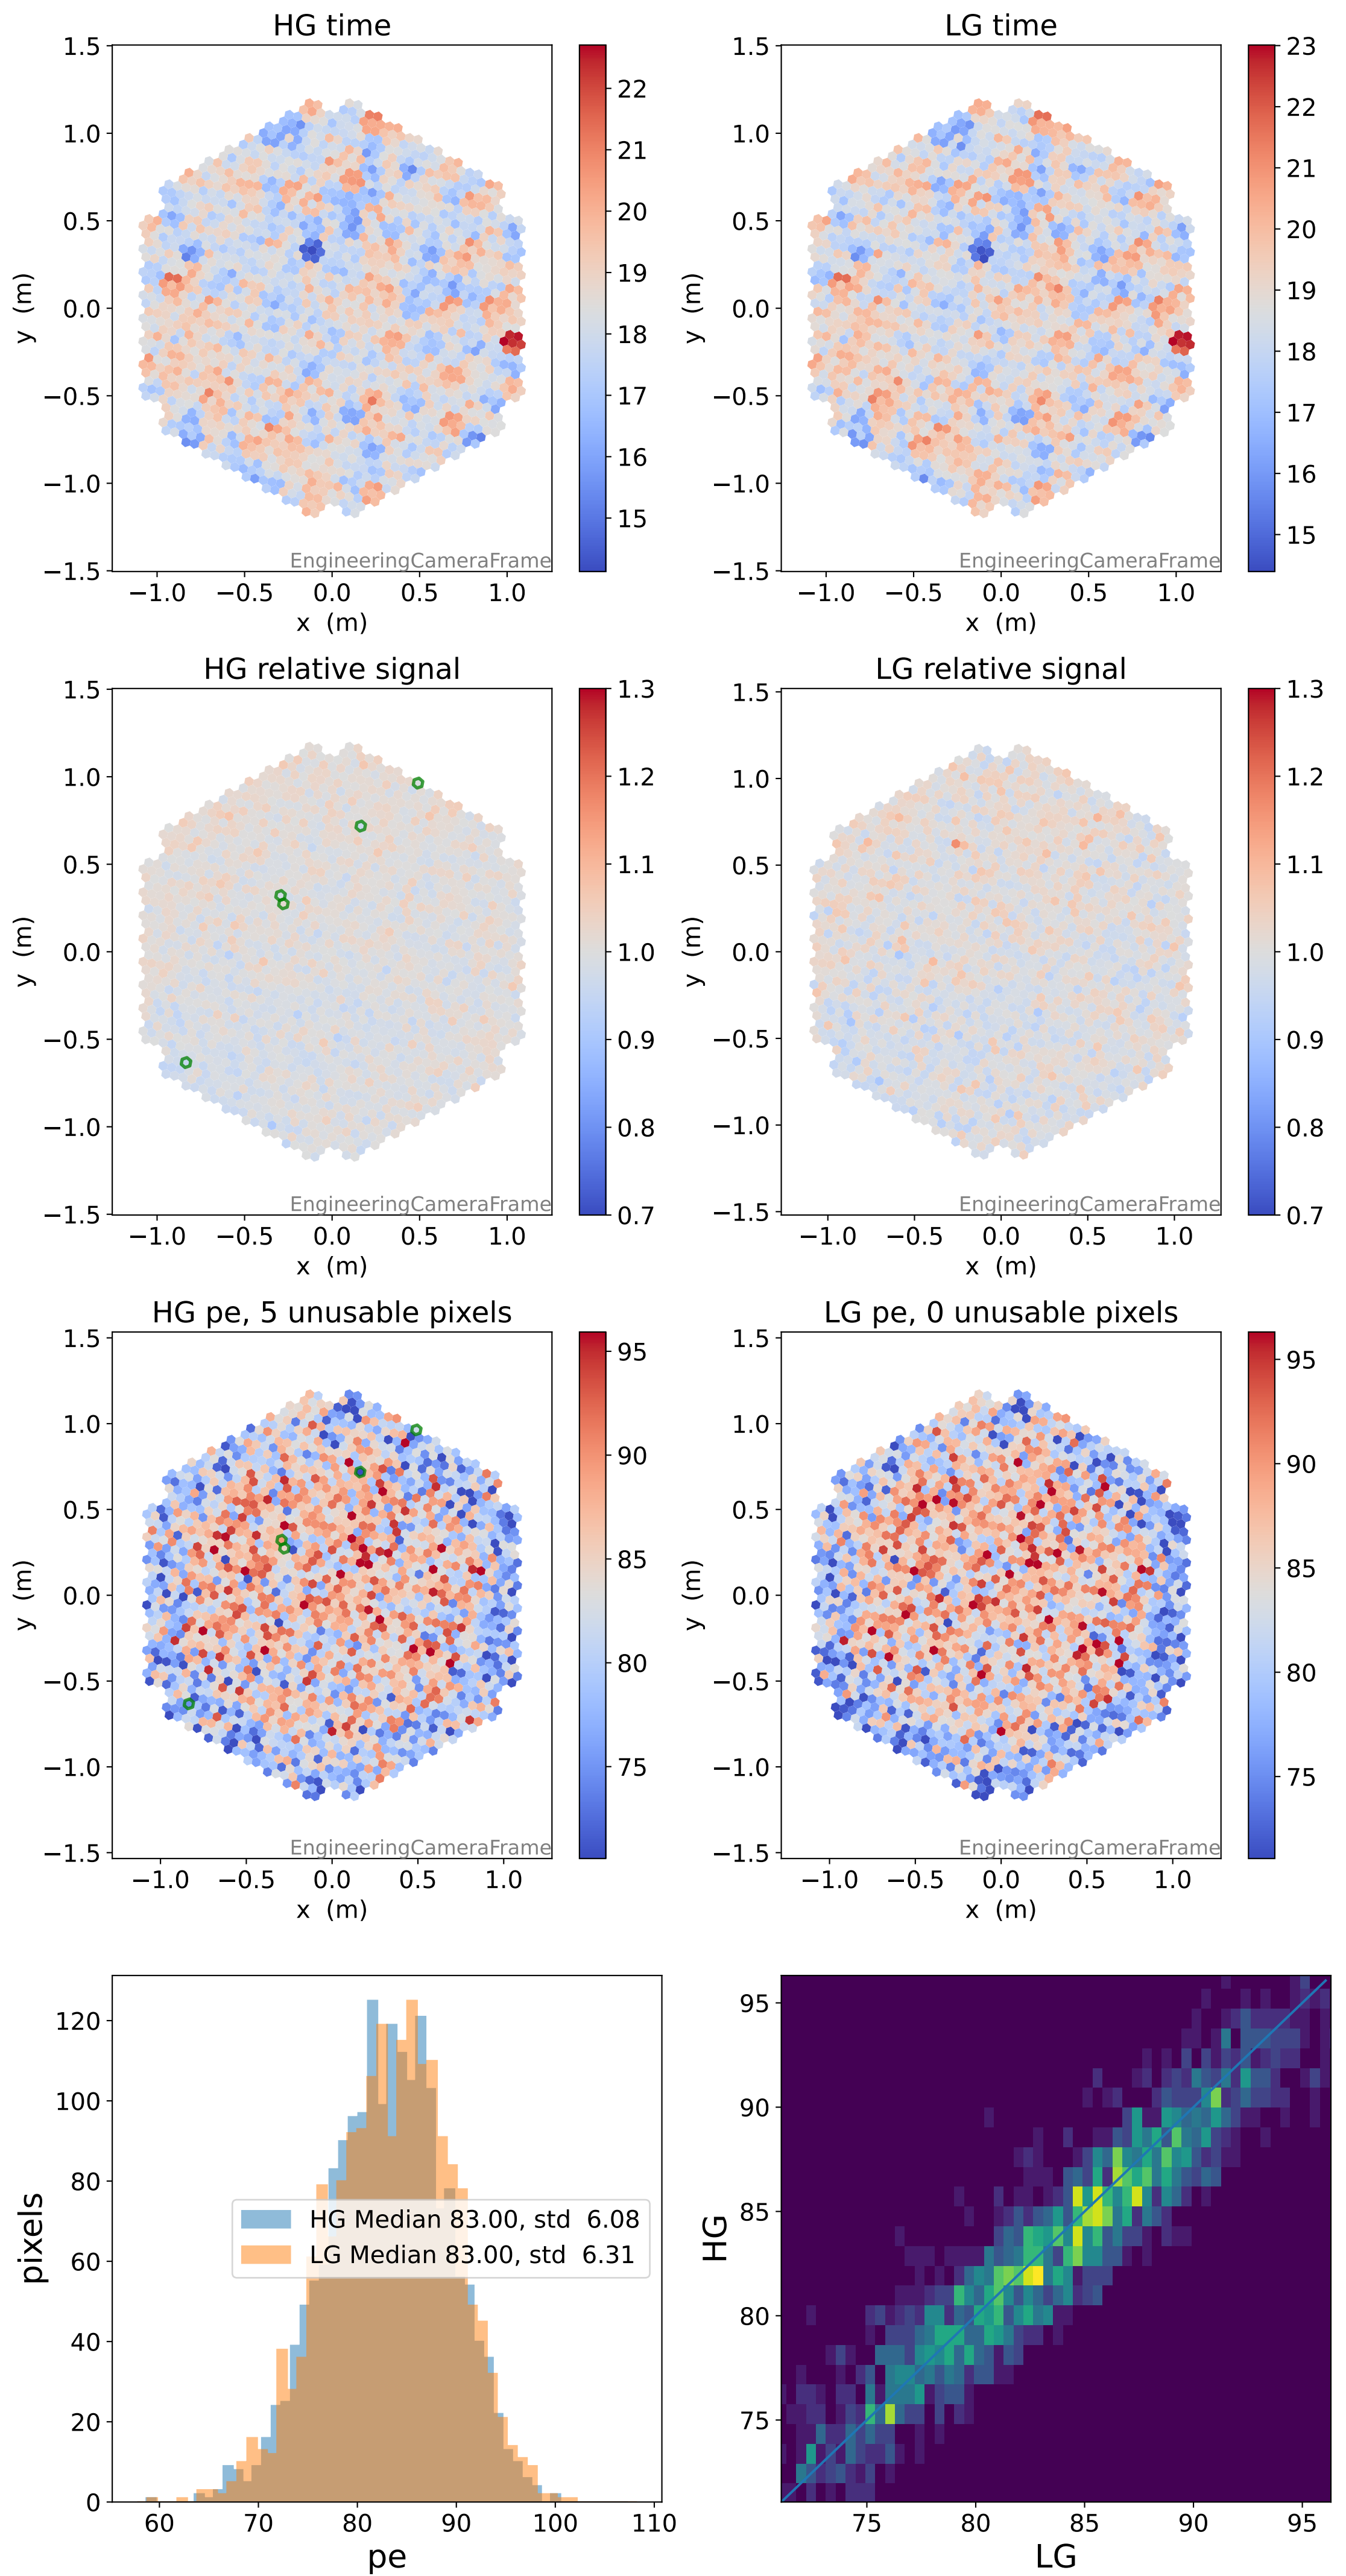

Run 2964, Cat-A calibration

Run 2964

Run 2964 channel: HG

FF sample of 10000 events

pedestal sample of 10000 events

flat-fielded gain [ADC/pe]

Run 2964 channel: LG

FF sample of 10000 events

pedestal sample of 10000 events

flat-fielded gain [ADC/pe]