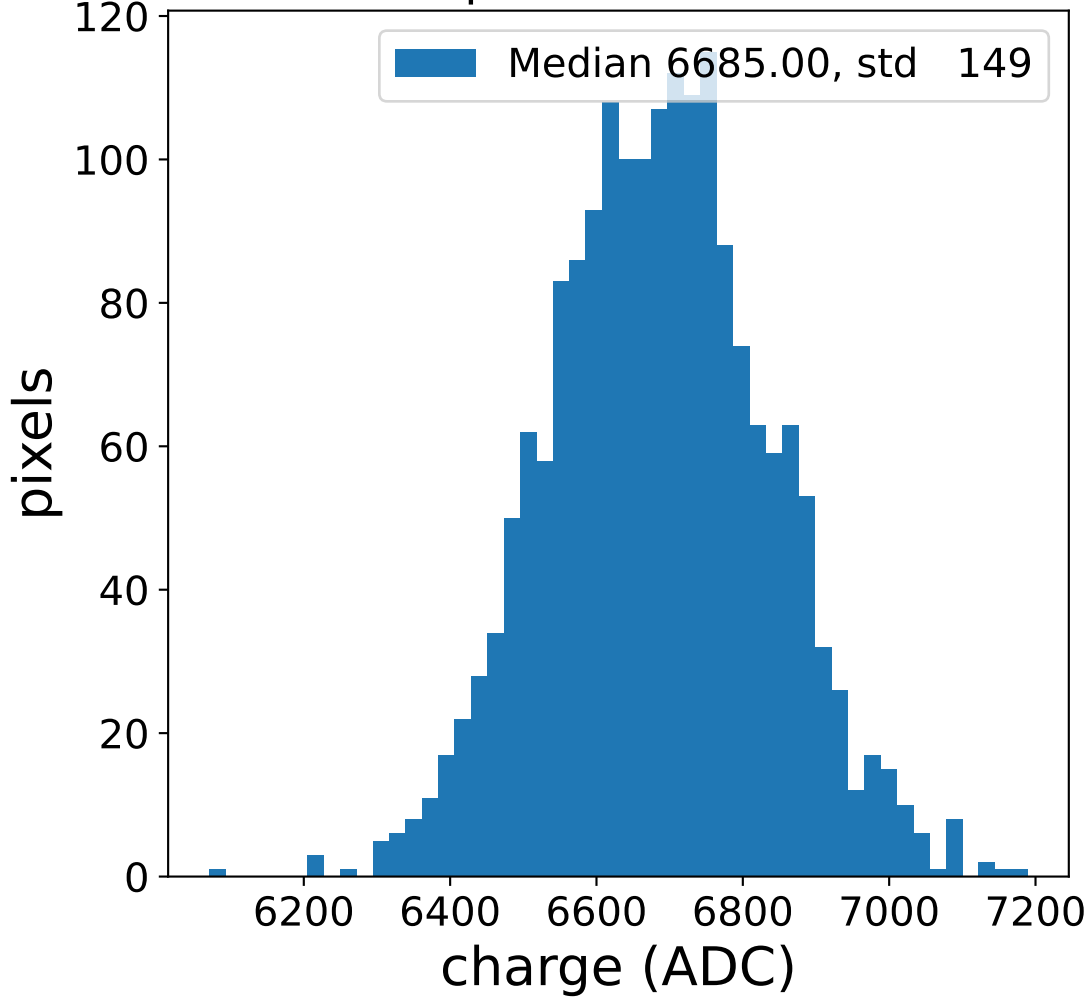

Run 2964, Cat-A calibration

Run 2964

Run 2964 channel: HG

FF sample of 10000 events

pedestal sample of 10000 events

flat-fielded gain [ADC/pe]

Run 2964 channel: LG

FF sample of 10000 events

pedestal sample of 10000 events

flat-fielded gain [ADC/pe]