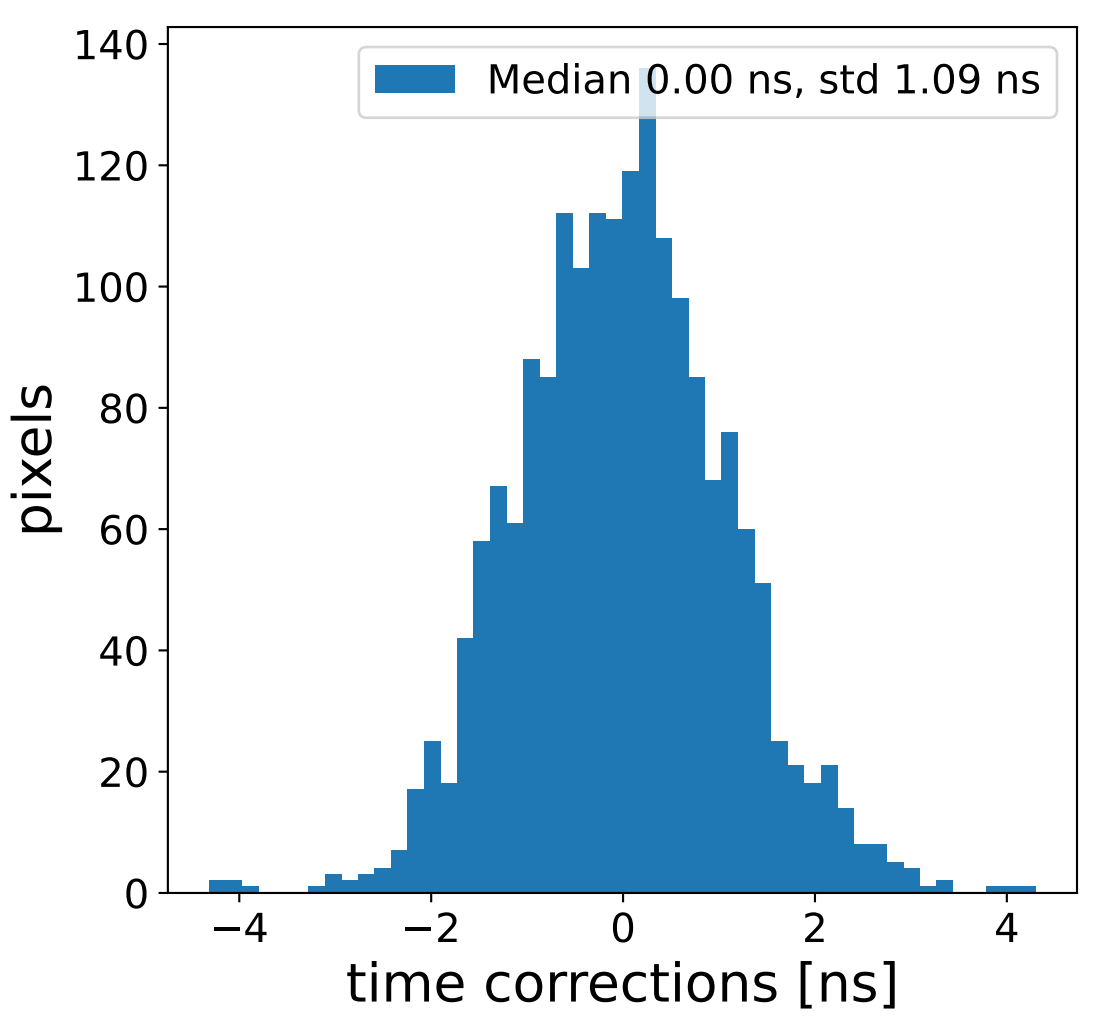

Run 2964, Cat-A calibration

Run 2964

Run 2964 channel: HG

FF sample of 10000 events

pedestal sample of 10000 events

flat-fielded gain [ADC/pe]

Run 2964 channel: LG

FF sample of 10000 events

pedestal sample of 10000 events

flat-fielded gain [ADC/pe]