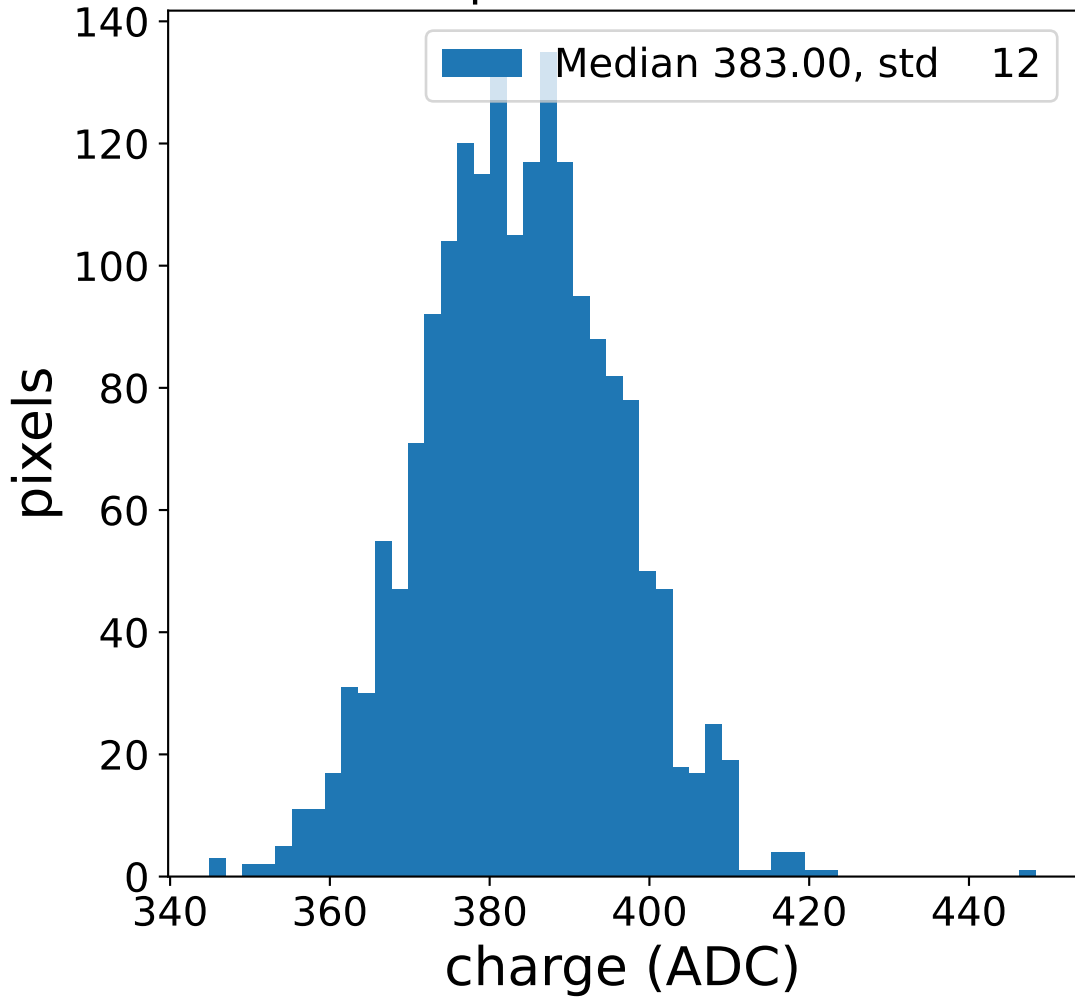

Run 2964, Cat-A calibration

Run 2964

Run 2964 channel: HG

FF sample of 10000 events

pedestal sample of 10000 events

flat-fielded gain [ADC/pe]

Run 2964 channel: LG

FF sample of 10000 events

pedestal sample of 10000 events

flat-fielded gain [ADC/pe]