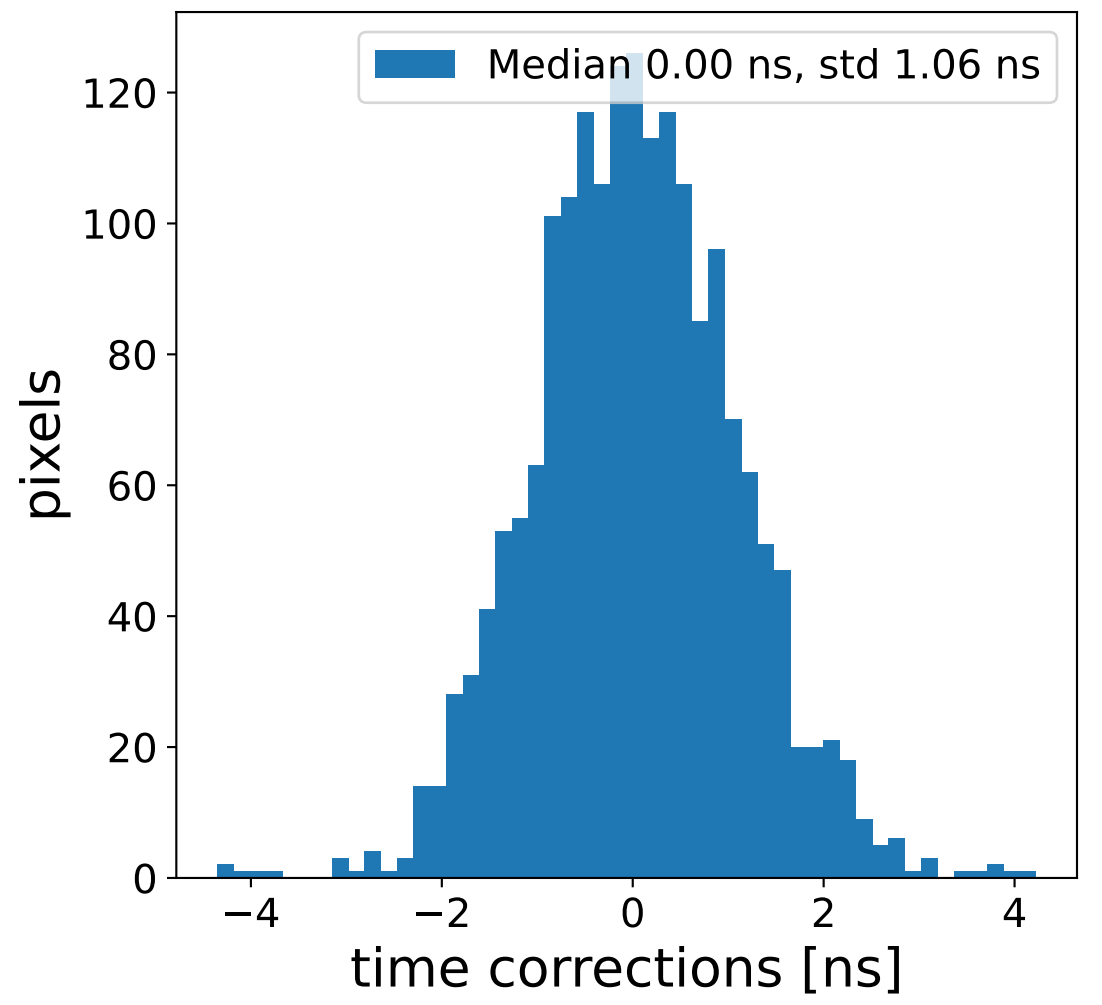

Run 2964, Cat-A calibration

Run 2964

Run 2964 channel: HG

FF sample of 10000 events

pedestal sample of 10000 events

flat-fielded gain [ADC/pe]

Run 2964 channel: LG

FF sample of 10000 events

pedestal sample of 10000 events

flat-fielded gain [ADC/pe]