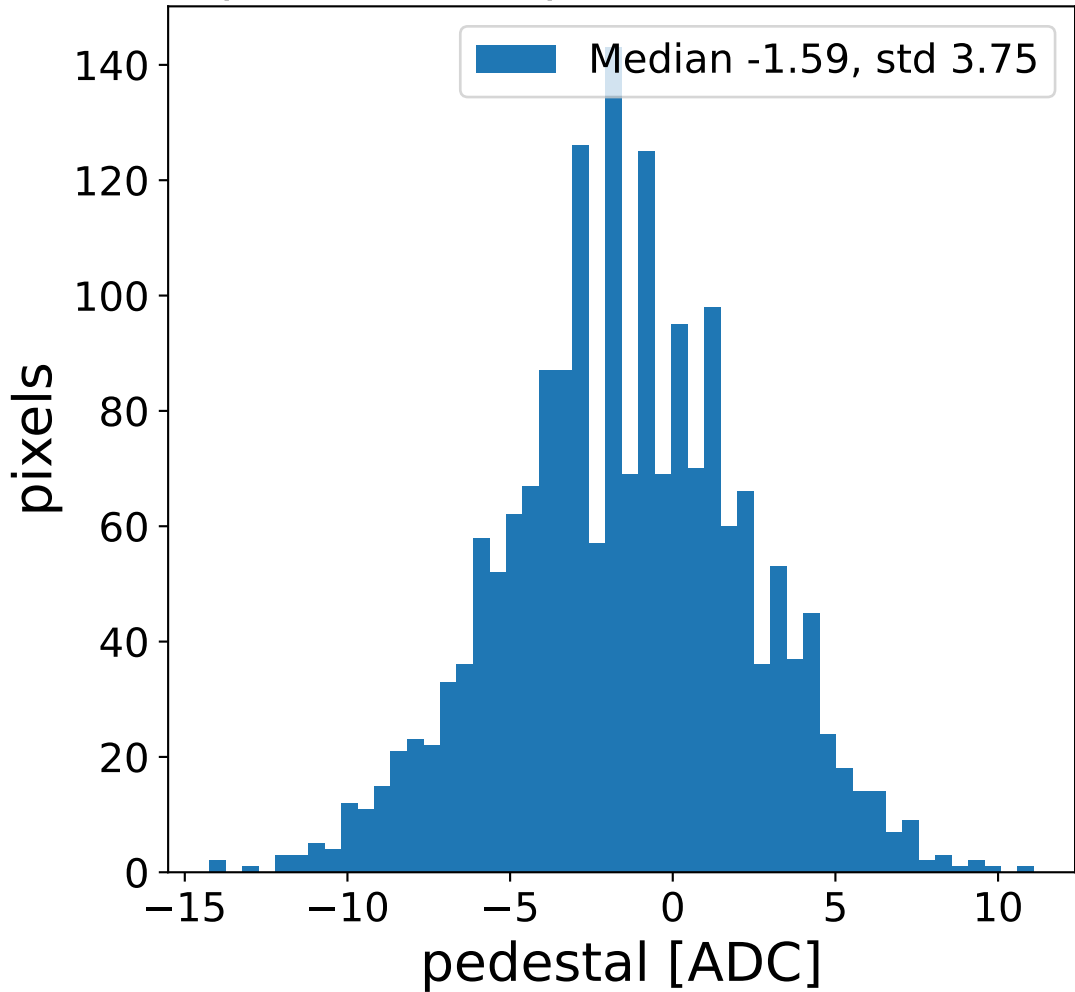

Run 20371, Cat-A calibration

Run 20371

Run 20371 channel: HG

FF sample of 10000 events

pedestal sample of 10000 events

flat-fielded gain [ADC/pe]

Run 20371 channel: LG

FF sample of 10000 events

pedestal sample of 10000 events

flat-fielded gain [ADC/pe]