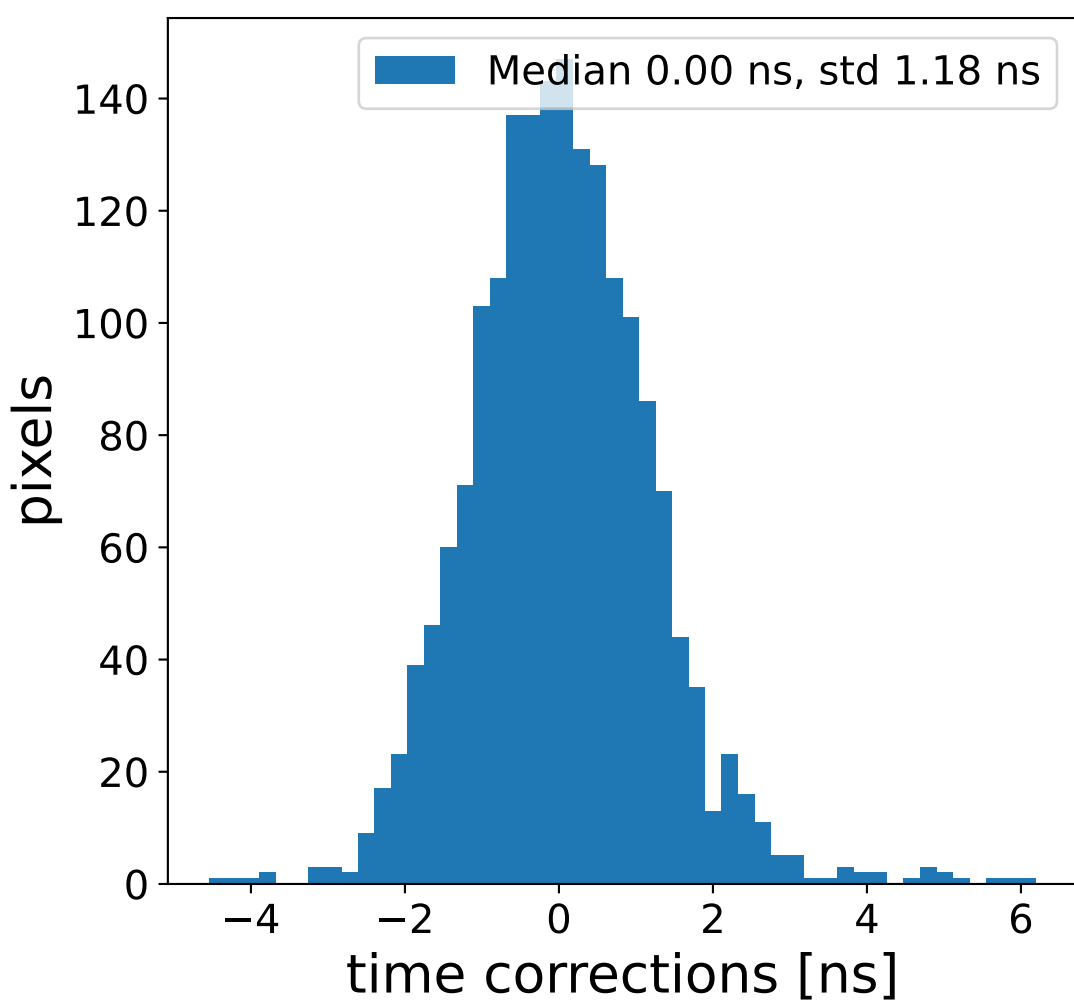

Run 20371, Cat-A calibration

Run 20371

Run 20371 channel: HG

FF sample of 10000 events

pedestal sample of 10000 events

flat-fielded gain [ADC/pe]

Run 20371 channel: LG

FF sample of 10000 events

pedestal sample of 10000 events

flat-fielded gain [ADC/pe]