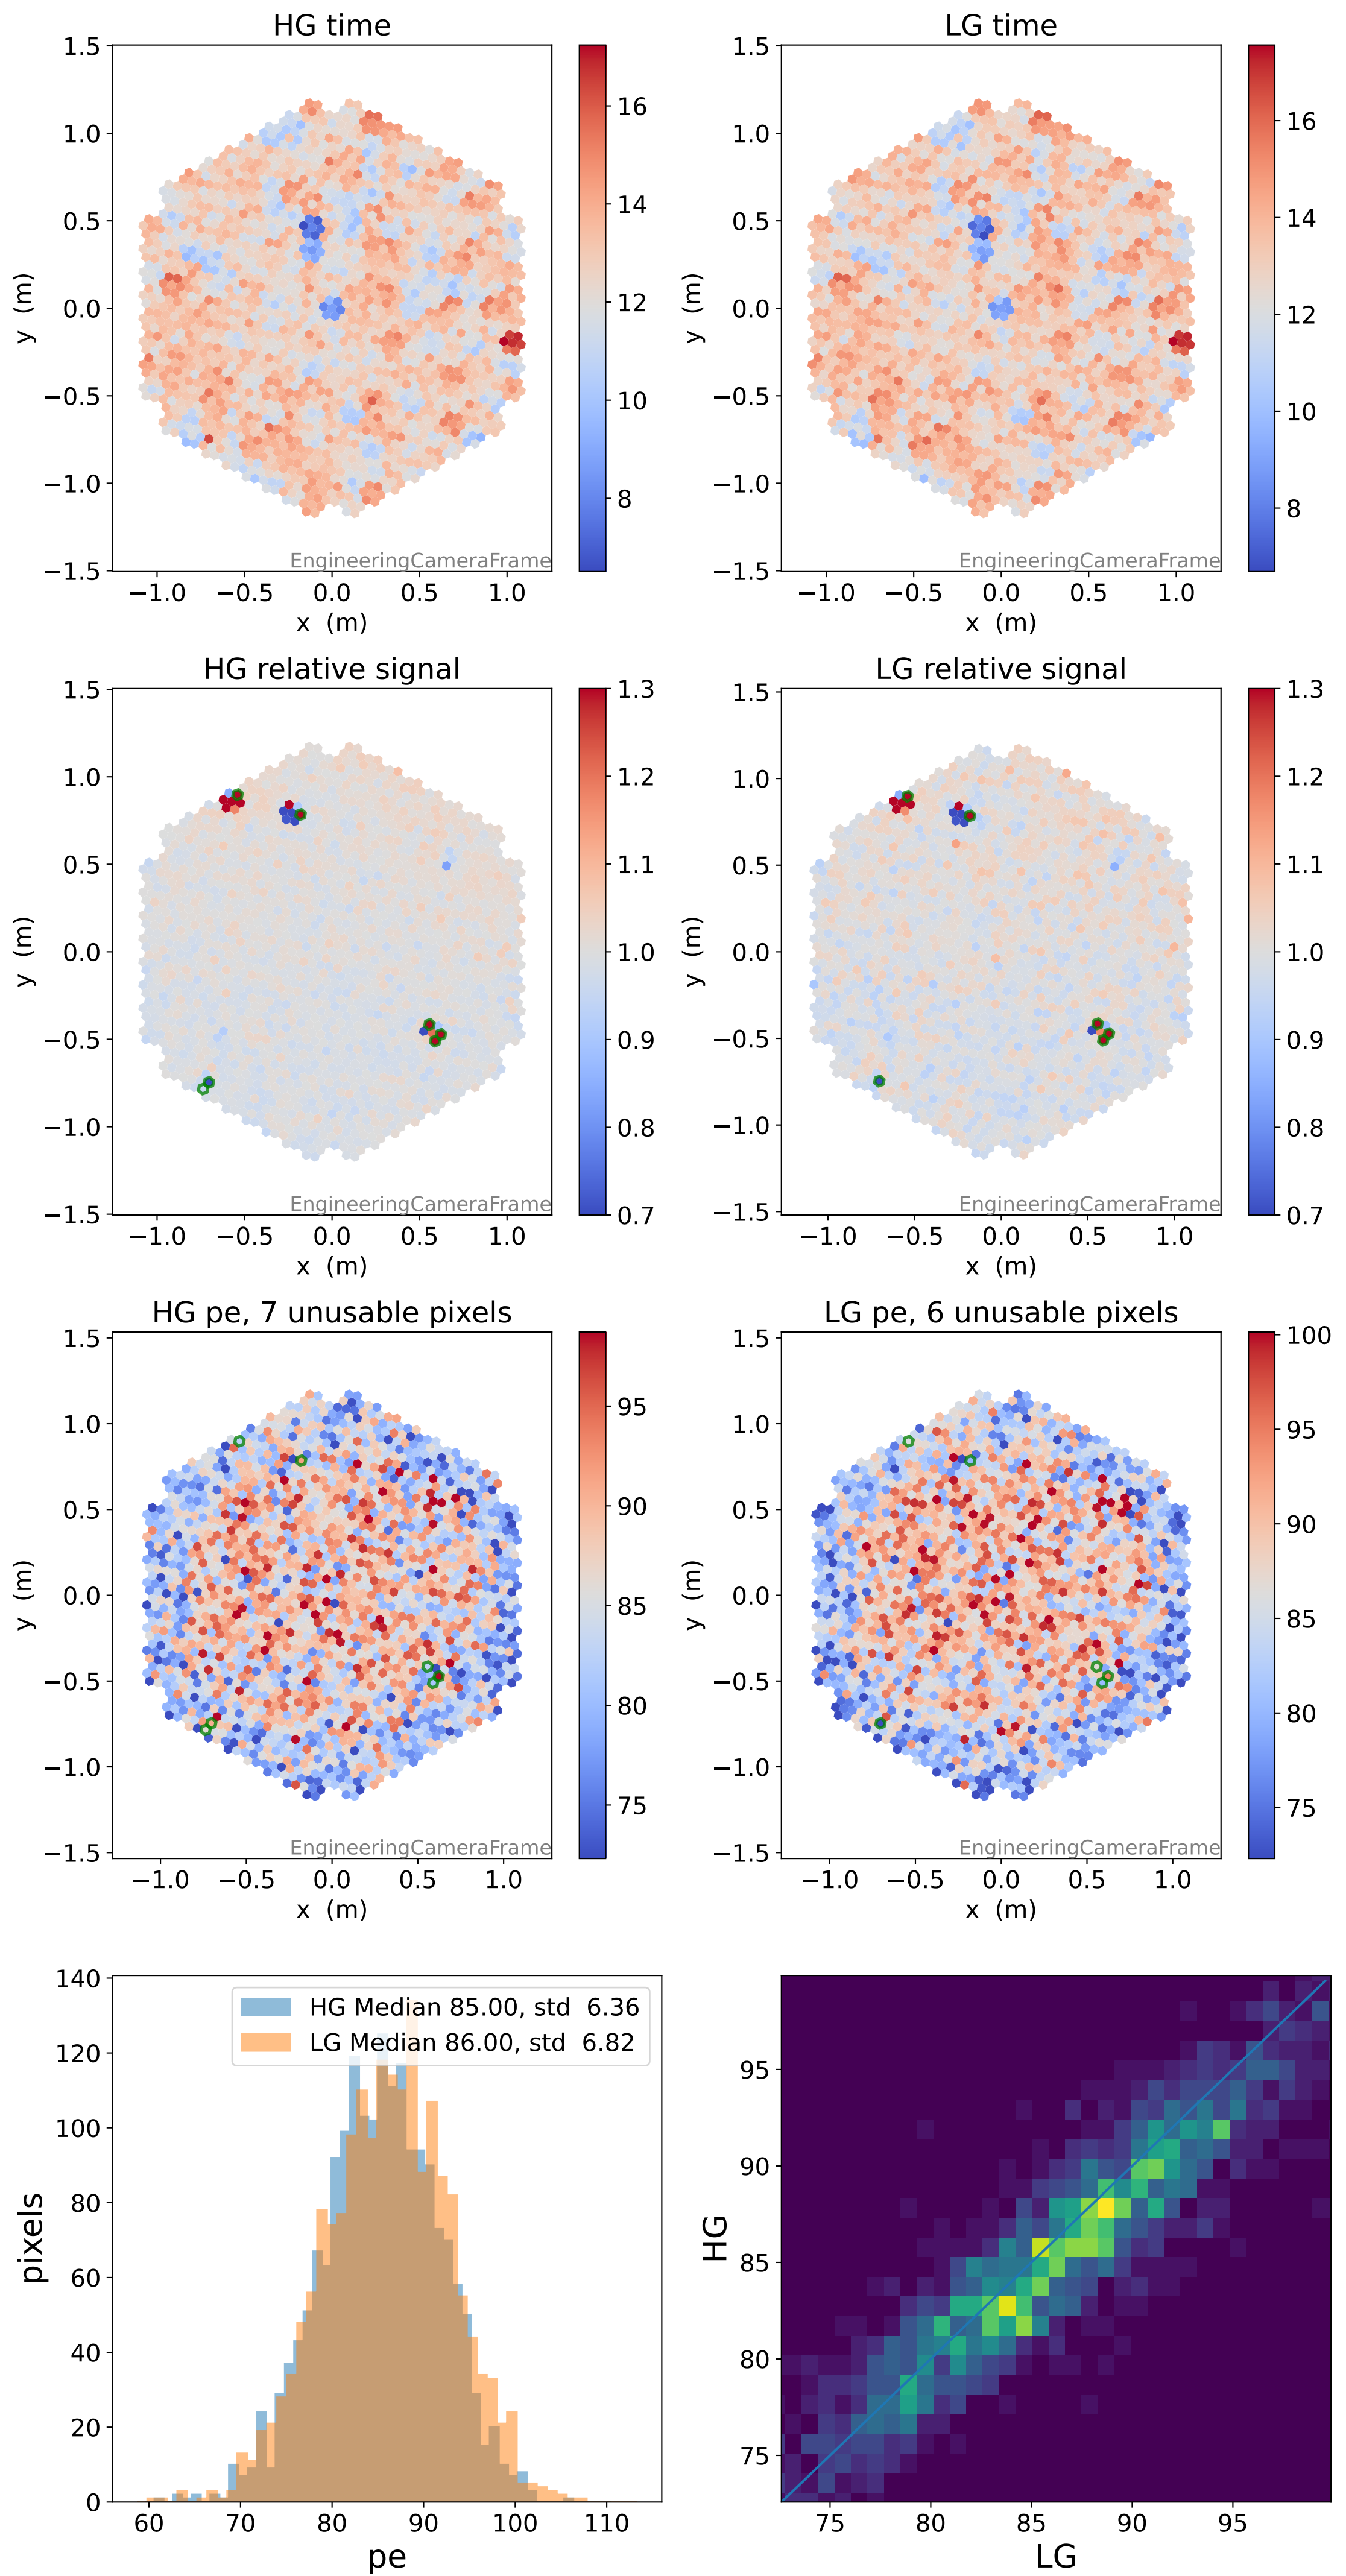

Run 20371, Cat-A calibration

Run 20371

Run 20371 channel: HG

FF sample of 10000 events

pedestal sample of 10000 events

flat-fielded gain [ADC/pe]

Run 20371 channel: LG

FF sample of 10000 events

pedestal sample of 10000 events

flat-fielded gain [ADC/pe]