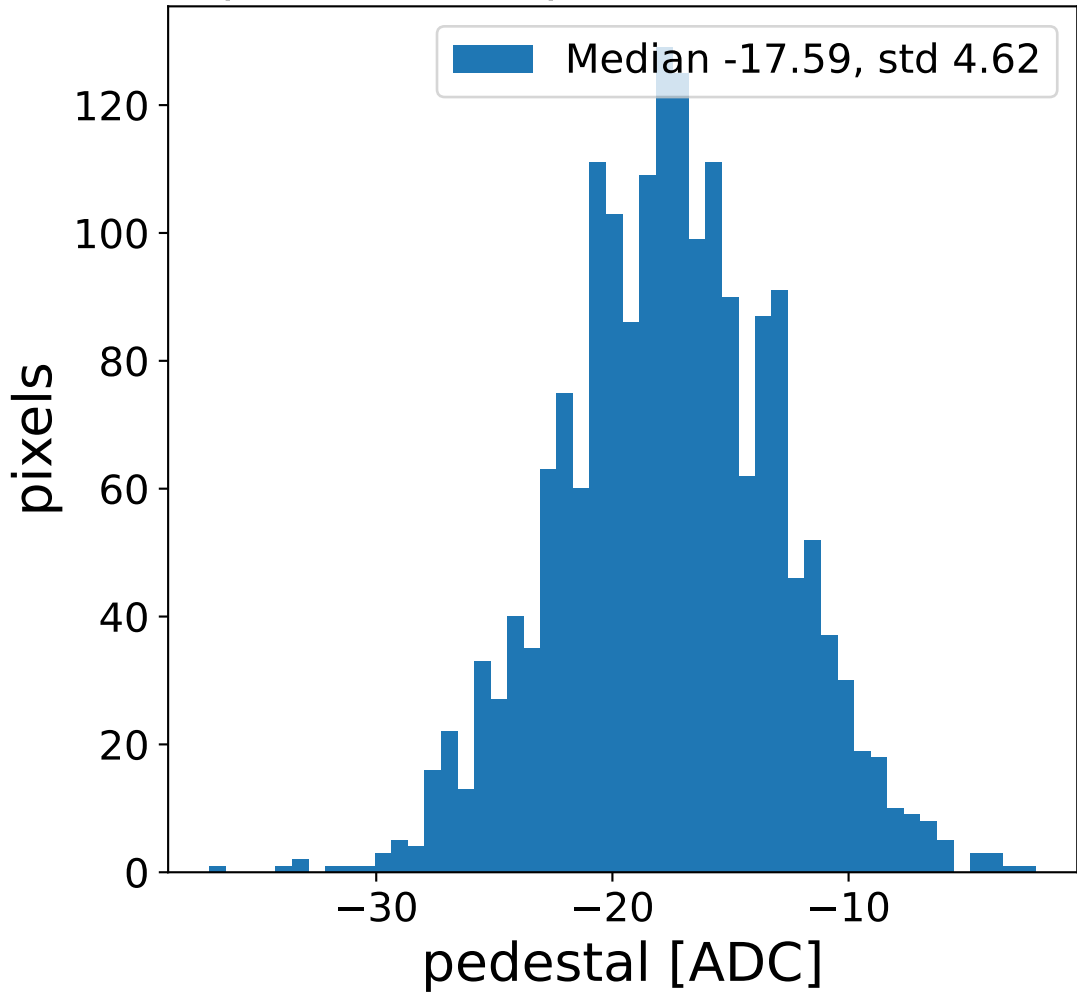

Run 20371, Cat-A calibration

Run 20371

Run 20371 channel: HG

FF sample of 10000 events

pedestal sample of 10000 events

flat-fielded gain [ADC/pe]

Run 20371 channel: LG

FF sample of 10000 events

pedestal sample of 10000 events

flat-fielded gain [ADC/pe]