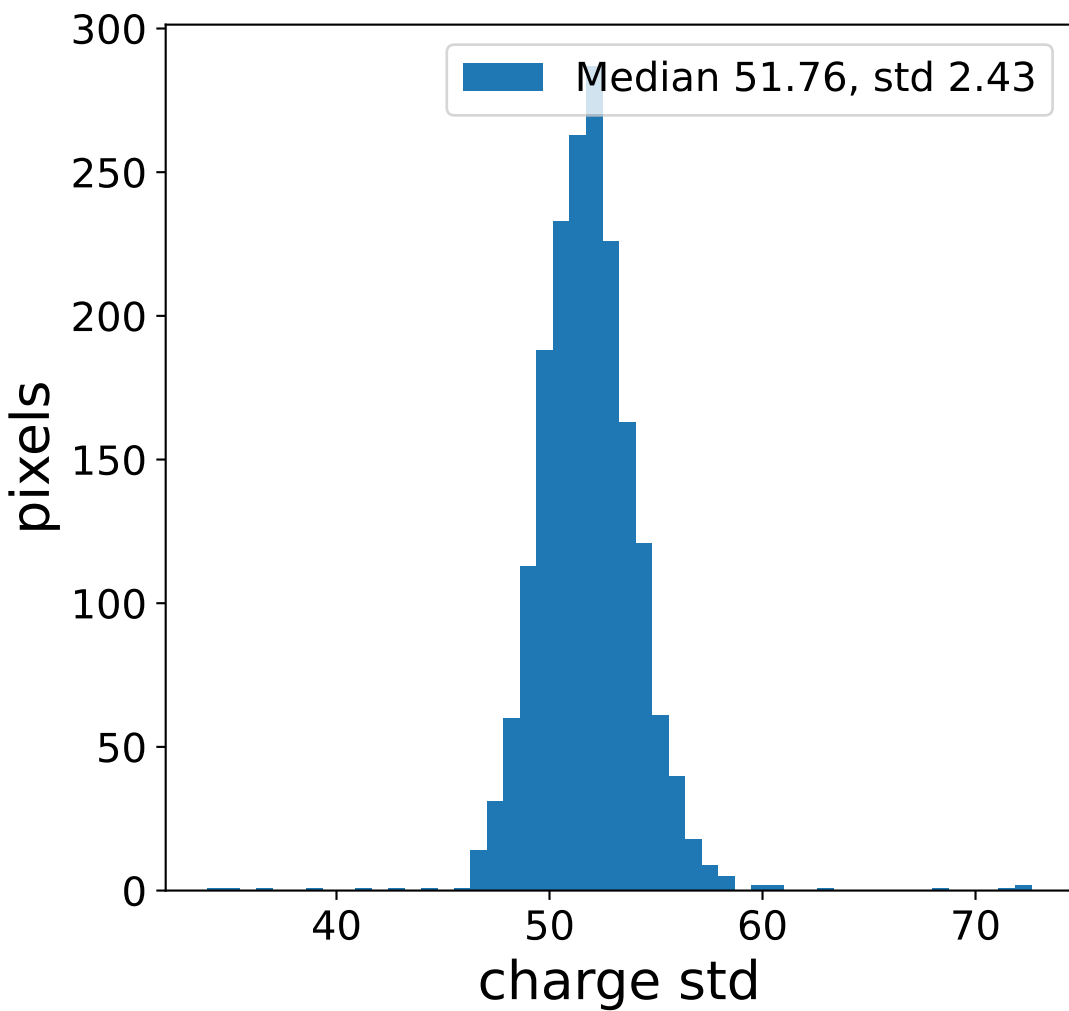

Run 20371, Cat-A calibration

Run 20371

Run 20371 channel: HG

FF sample of 10000 events

pedestal sample of 10000 events

flat-fielded gain [ADC/pe]

Run 20371 channel: LG

FF sample of 10000 events

pedestal sample of 10000 events

flat-fielded gain [ADC/pe]