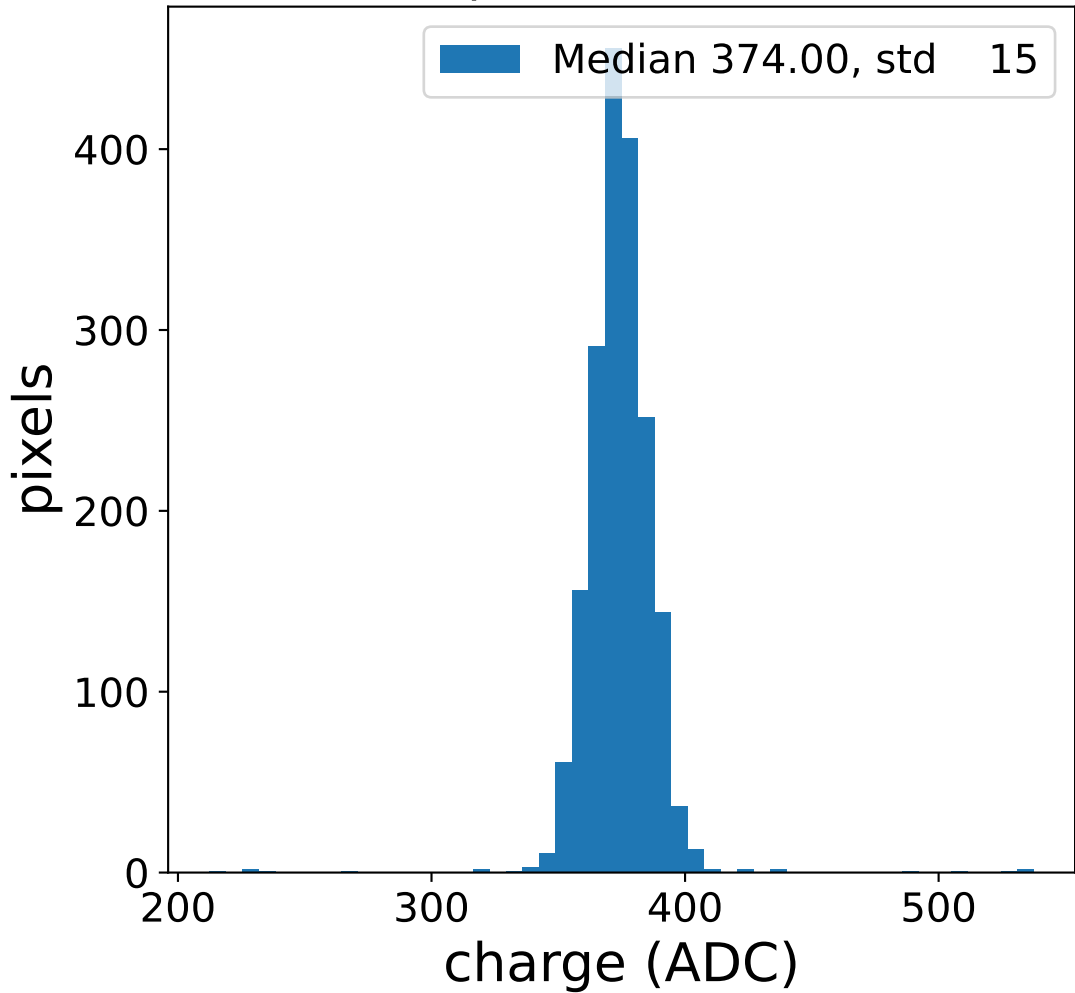

Run 20371, Cat-A calibration

Run 20371

Run 20371 channel: HG

FF sample of 10000 events

pedestal sample of 10000 events

flat-fielded gain [ADC/pe]

Run 20371 channel: LG

FF sample of 10000 events

pedestal sample of 10000 events

flat-fielded gain [ADC/pe]