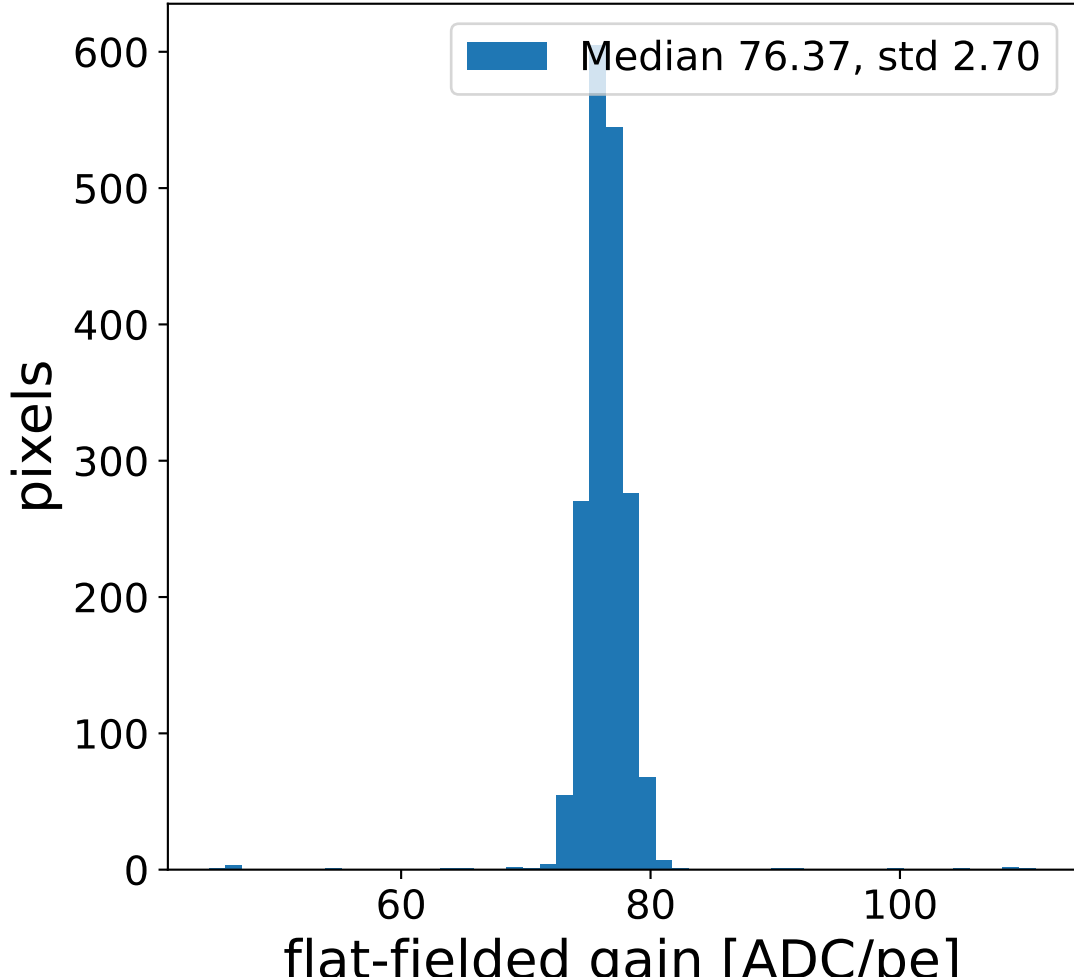

Run 20371, Cat-A calibration

Run 20371

Run 20371 channel: HG

FF sample of 10000 events

pedestal sample of 10000 events

flat-fielded gain [ADC/pe]

Run 20371 channel: LG

FF sample of 10000 events

pedestal sample of 10000 events

flat-fielded gain [ADC/pe]