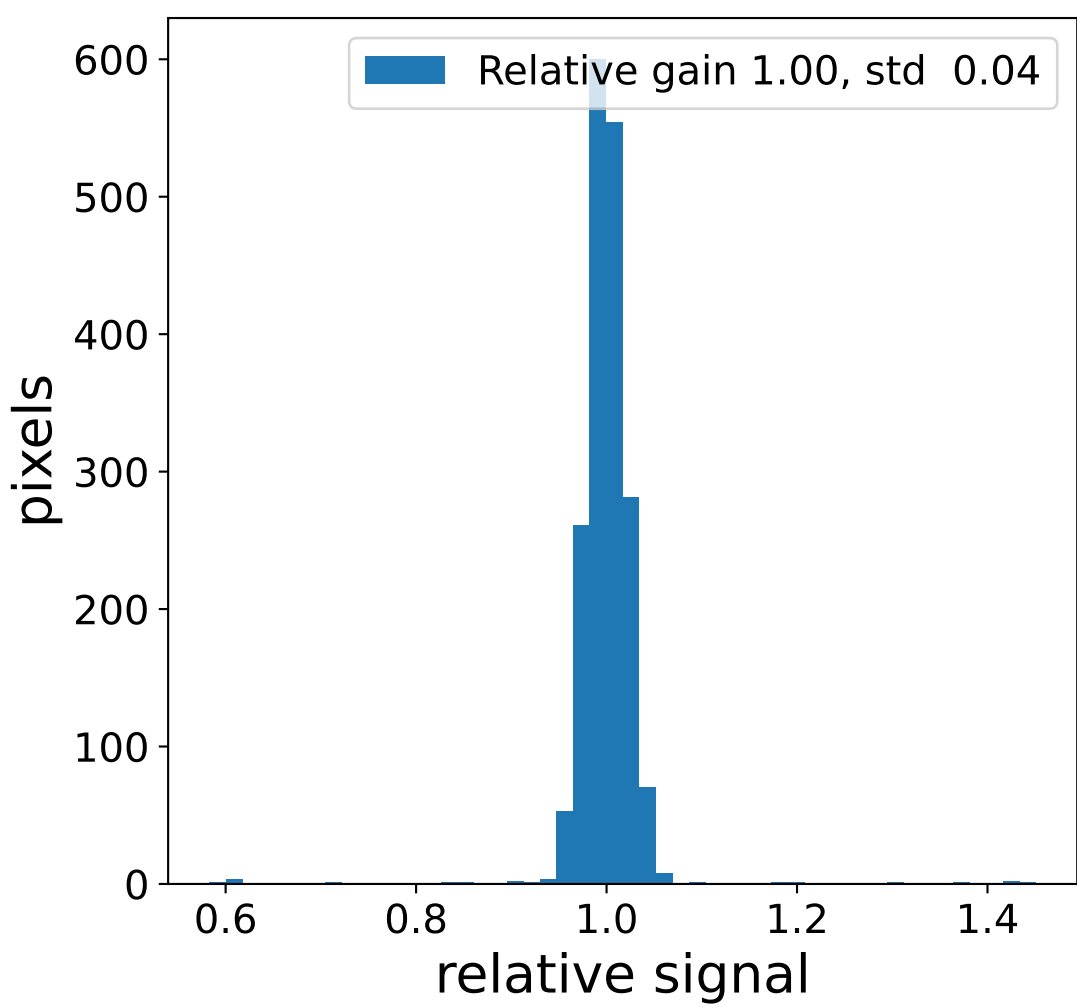

Run 20371, Cat-A calibration

Run 20371

Run 20371 channel: HG

FF sample of 10000 events

pedestal sample of 10000 events

flat-fielded gain [ADC/pe]

Run 20371 channel: LG

FF sample of 10000 events

pedestal sample of 10000 events

flat-fielded gain [ADC/pe]