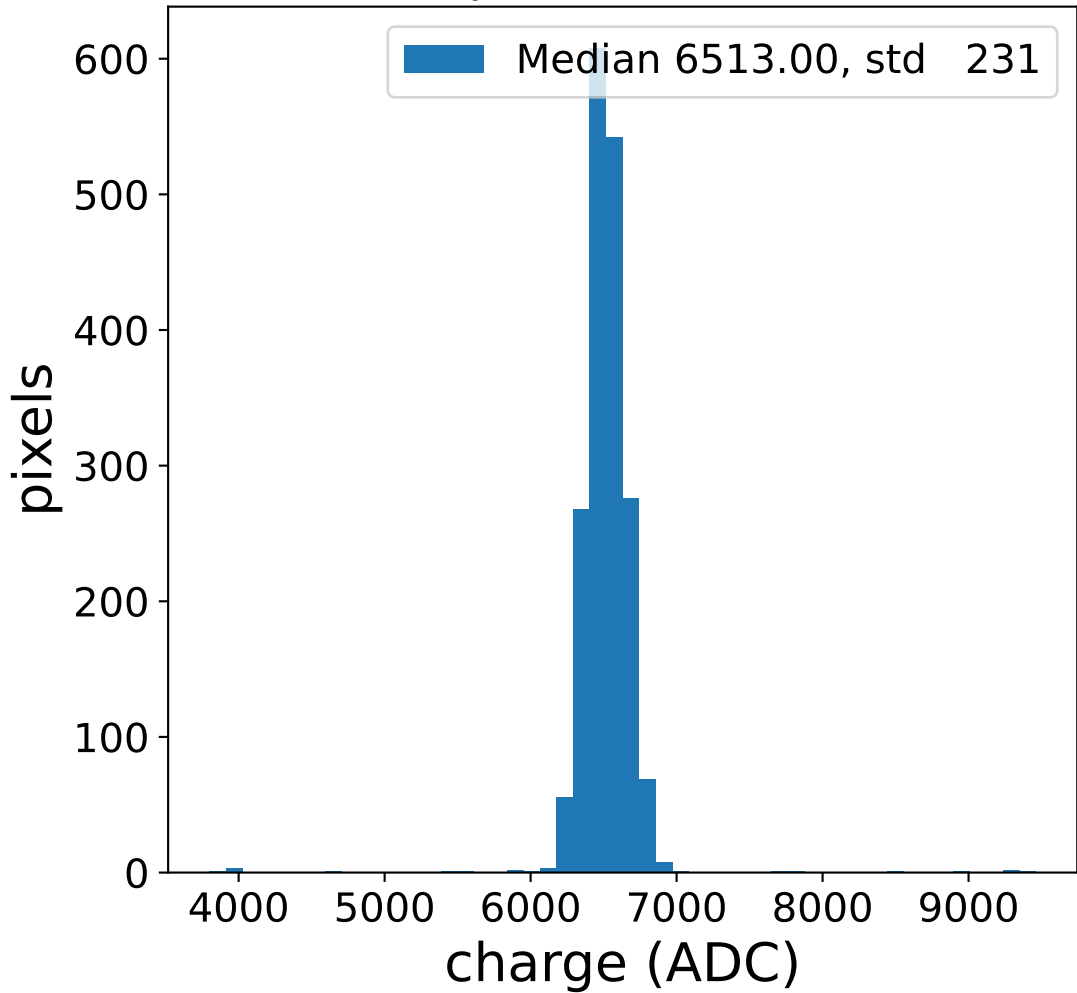

Run 20371, Cat-A calibration

Run 20371

Run 20371 channel: HG

FF sample of 10000 events

pedestal sample of 10000 events

flat-fielded gain [ADC/pe]

Run 20371 channel: LG

FF sample of 10000 events

pedestal sample of 10000 events

flat-fielded gain [ADC/pe]