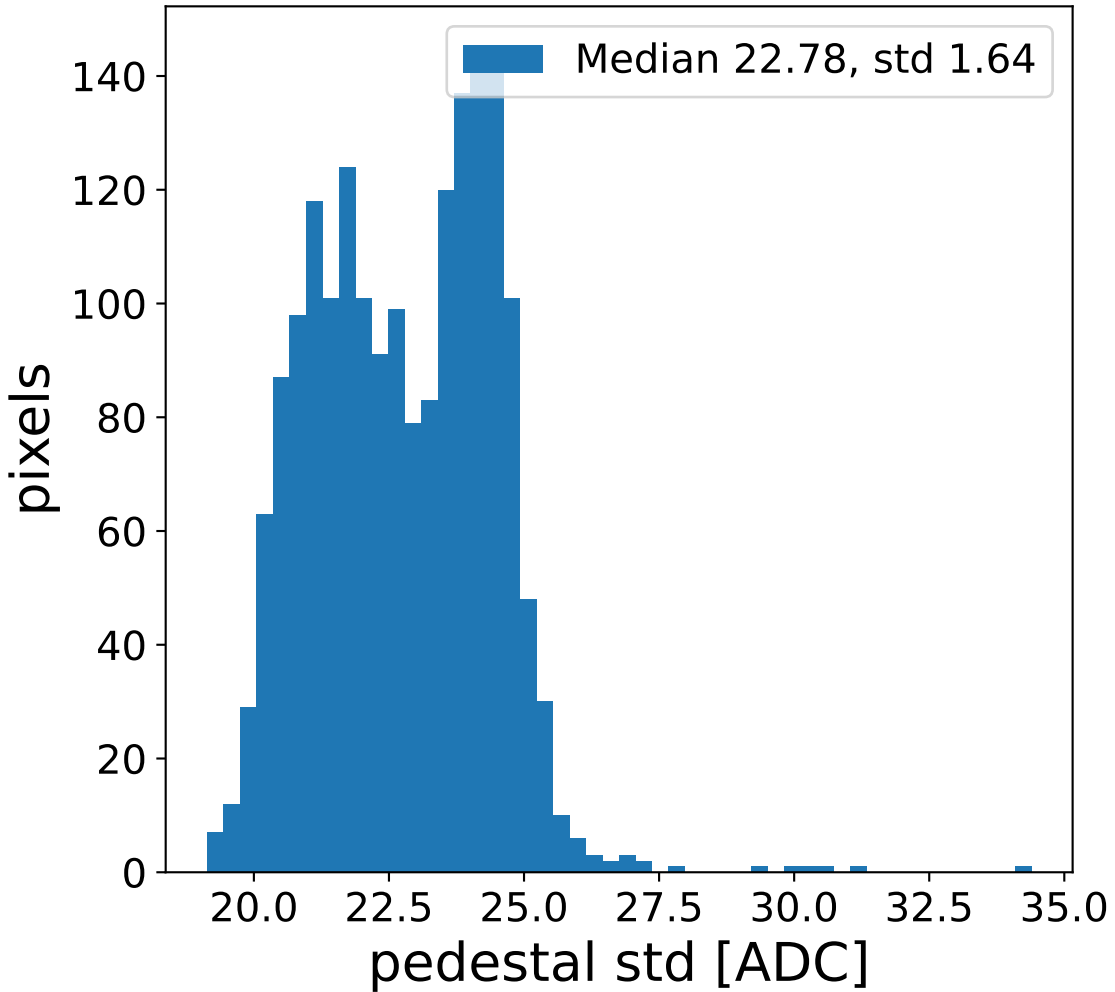

Run 20371, Cat-A calibration

Run 20371

Run 20371 channel: HG

FF sample of 10000 events

pedestal sample of 10000 events

flat-fielded gain [ADC/pe]

Run 20371 channel: LG

FF sample of 10000 events

pedestal sample of 10000 events

flat-fielded gain [ADC/pe]