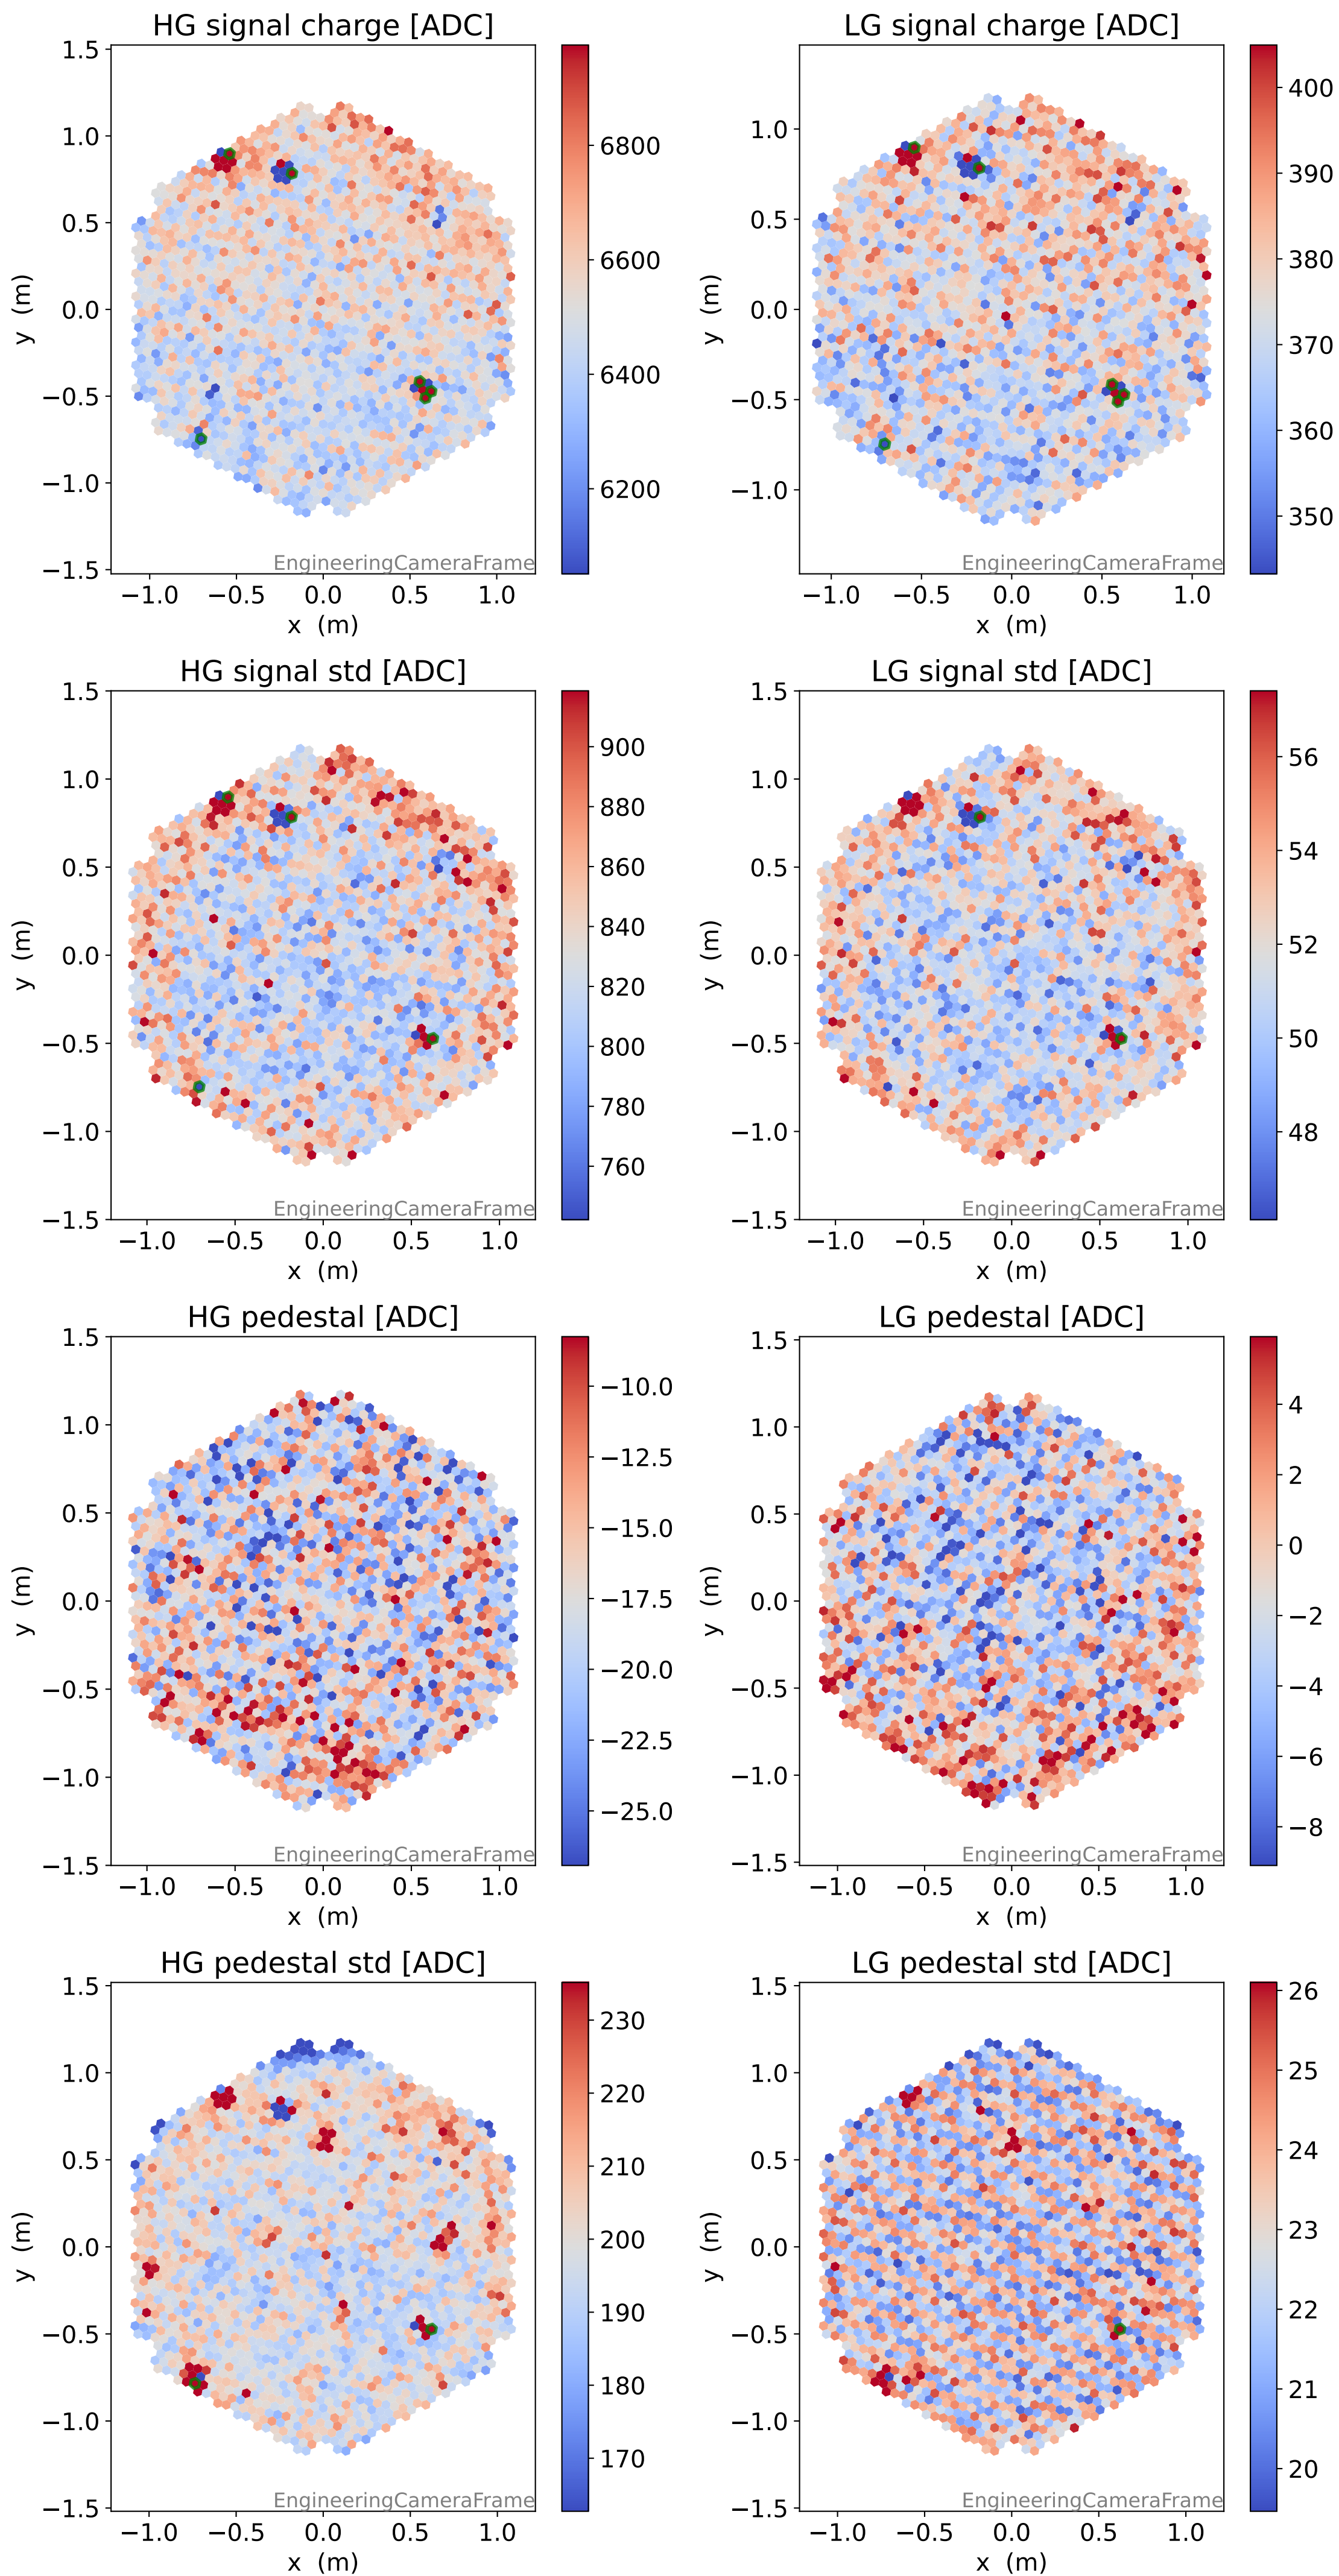

Run 20371, Cat-A calibration

Run 20371

Run 20371 channel: HG

FF sample of 10000 events

pedestal sample of 10000 events

flat-fielded gain [ADC/pe]

Run 20371 channel: LG

FF sample of 10000 events

pedestal sample of 10000 events

flat-fielded gain [ADC/pe]