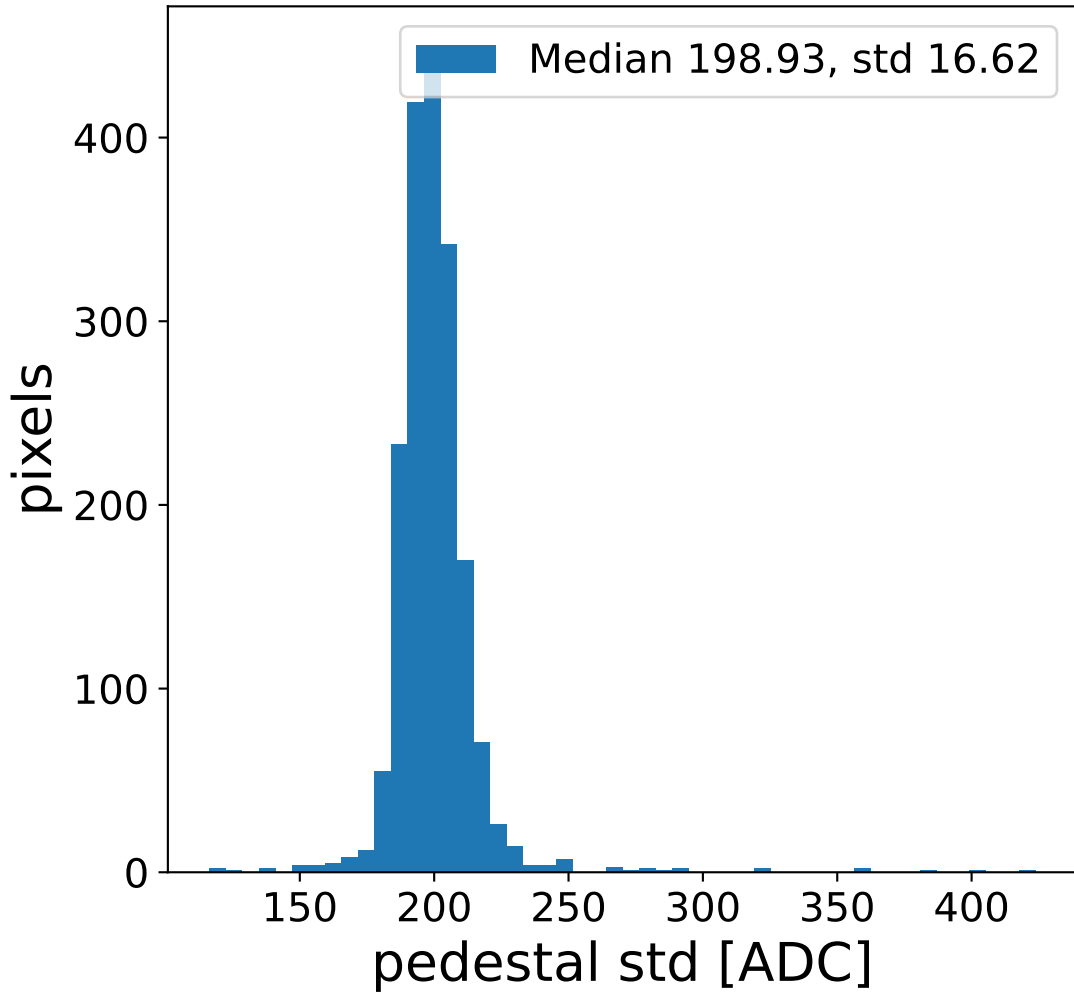

Run 20371, Cat-A calibration

Run 20371

Run 20371 channel: HG

FF sample of 10000 events

pedestal sample of 10000 events

flat-fielded gain [ADC/pe]

Run 20371 channel: LG

FF sample of 10000 events

pedestal sample of 10000 events

flat-fielded gain [ADC/pe]