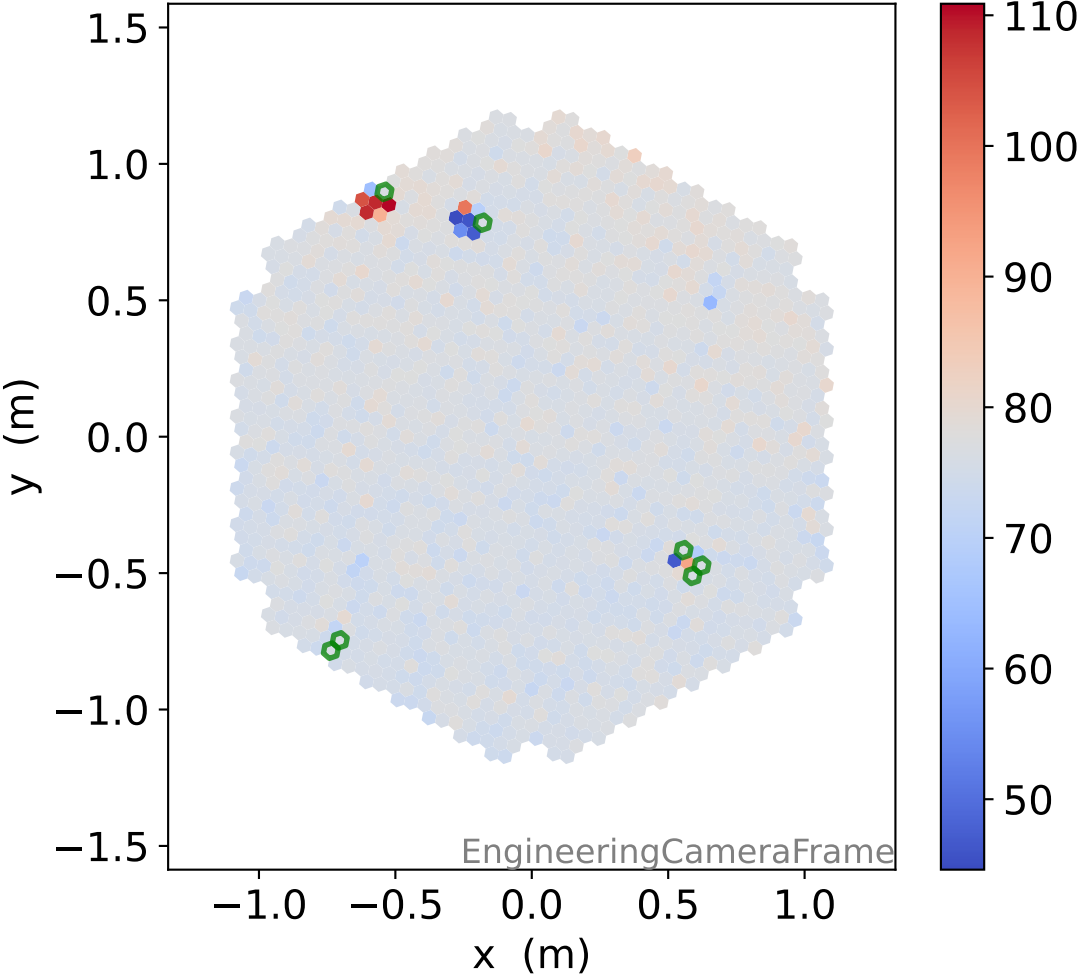

Run 20371, Cat-A calibration

Run 20371

Run 20371 channel: HG

FF sample of 10000 events

pedestal sample of 10000 events

flat-fielded gain [ADC/pe]

Run 20371 channel: LG

FF sample of 10000 events

pedestal sample of 10000 events

flat-fielded gain [ADC/pe]