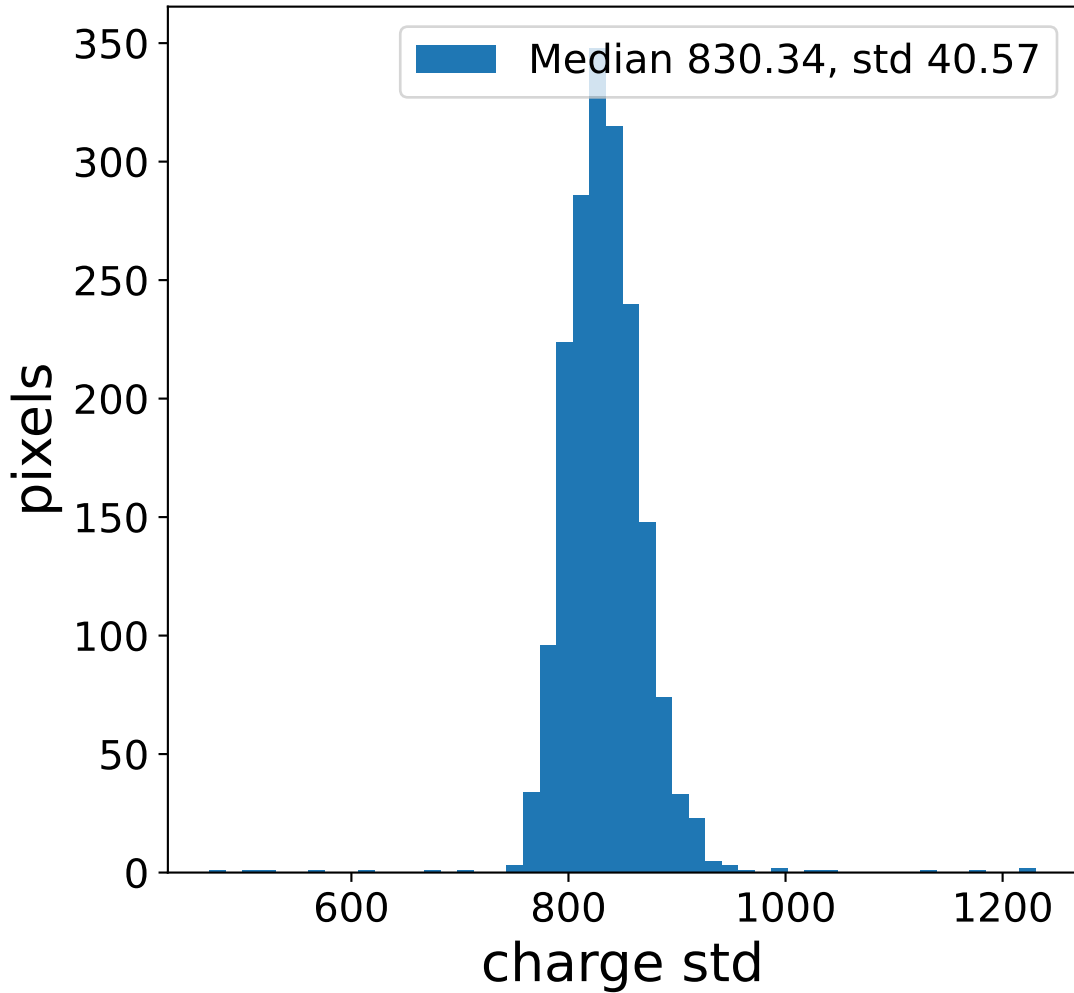

Run 20371, Cat-A calibration

Run 20371

Run 20371 channel: HG

FF sample of 10000 events

pedestal sample of 10000 events

flat-fielded gain [ADC/pe]

Run 20371 channel: LG

FF sample of 10000 events

pedestal sample of 10000 events

flat-fielded gain [ADC/pe]