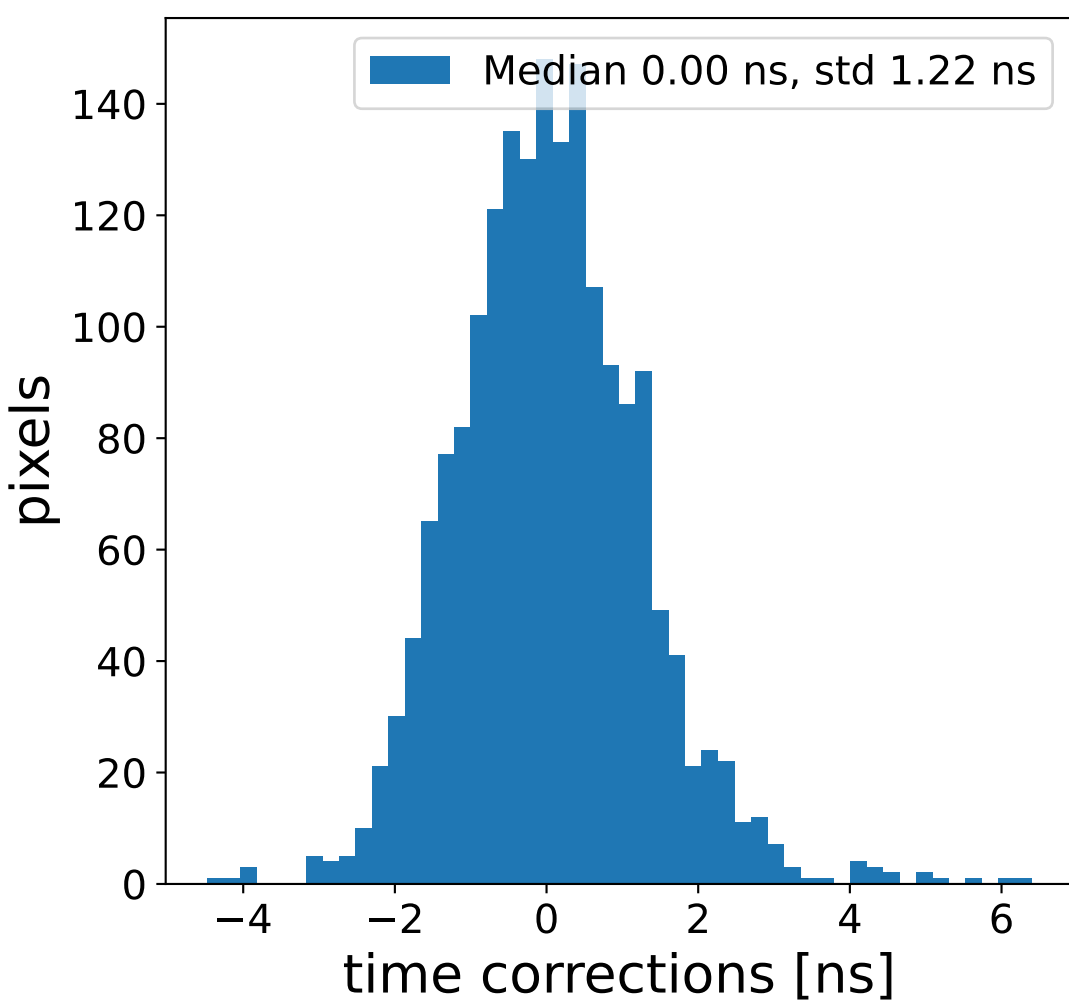

Run 20371, Cat-A calibration

Run 20371

Run 20371 channel: HG

FF sample of 10000 events

pedestal sample of 10000 events

flat-fielded gain [ADC/pe]

Run 20371 channel: LG

FF sample of 10000 events

pedestal sample of 10000 events

flat-fielded gain [ADC/pe]