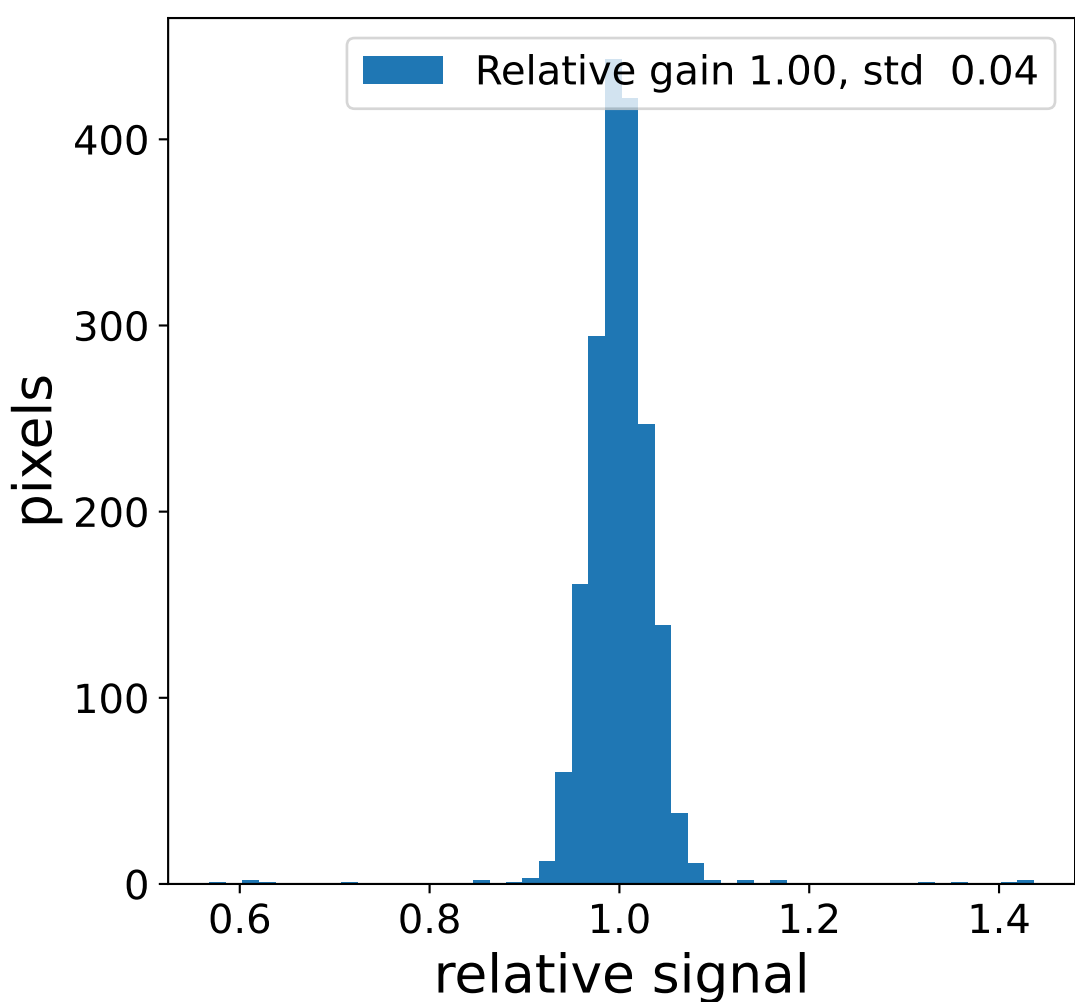

Run 20371, Cat-A calibration

Run 20371

Run 20371 channel: HG

FF sample of 10000 events

pedestal sample of 10000 events

flat-fielded gain [ADC/pe]

Run 20371 channel: LG

FF sample of 10000 events

pedestal sample of 10000 events

flat-fielded gain [ADC/pe]