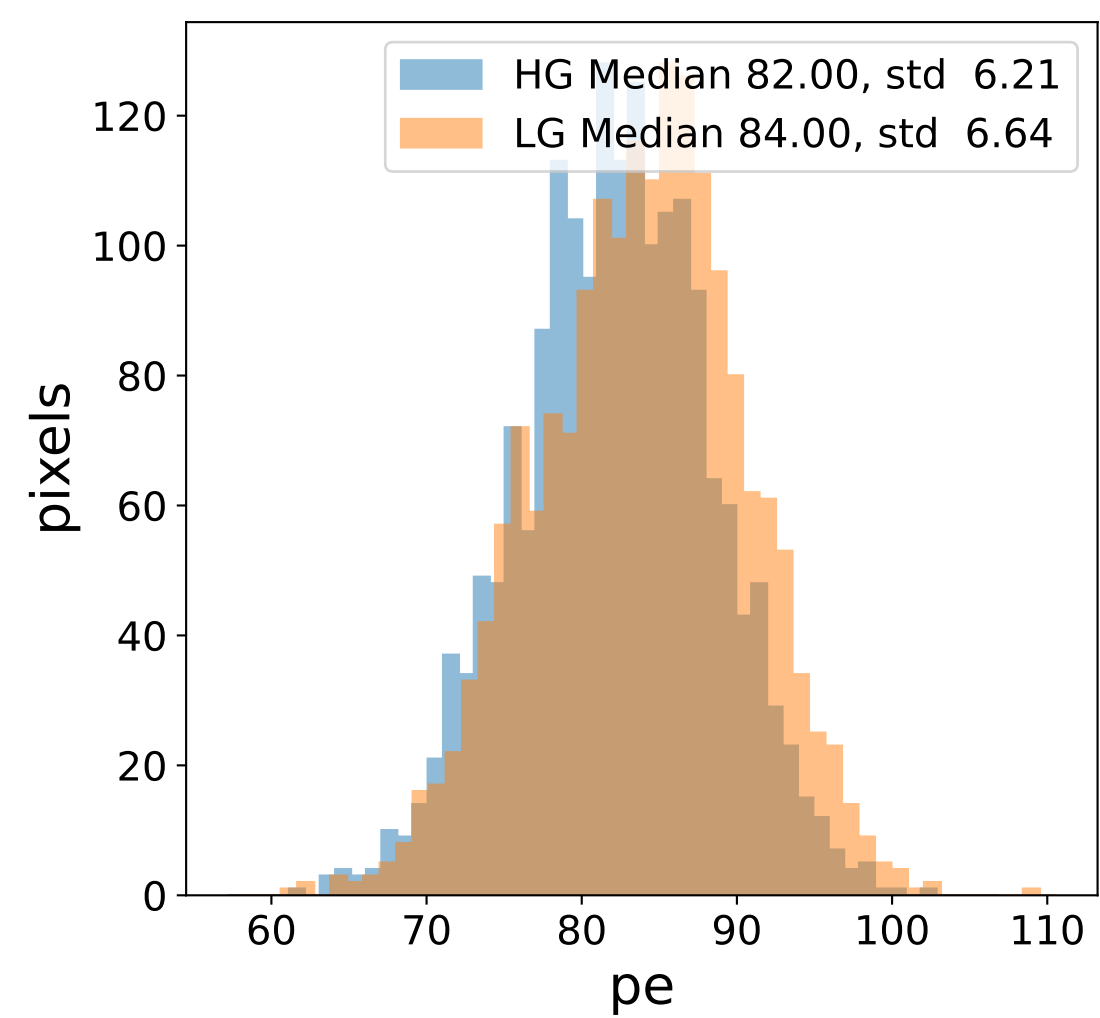

Run 20343, Cat-A calibration

Run 20343

Run 20343 channel: HG

FF sample of 10000 events

pedestal sample of 10000 events

flat-fielded gain [ADC/pe]

Run 20343 channel: LG

FF sample of 10000 events

pedestal sample of 10000 events

flat-fielded gain [ADC/pe]