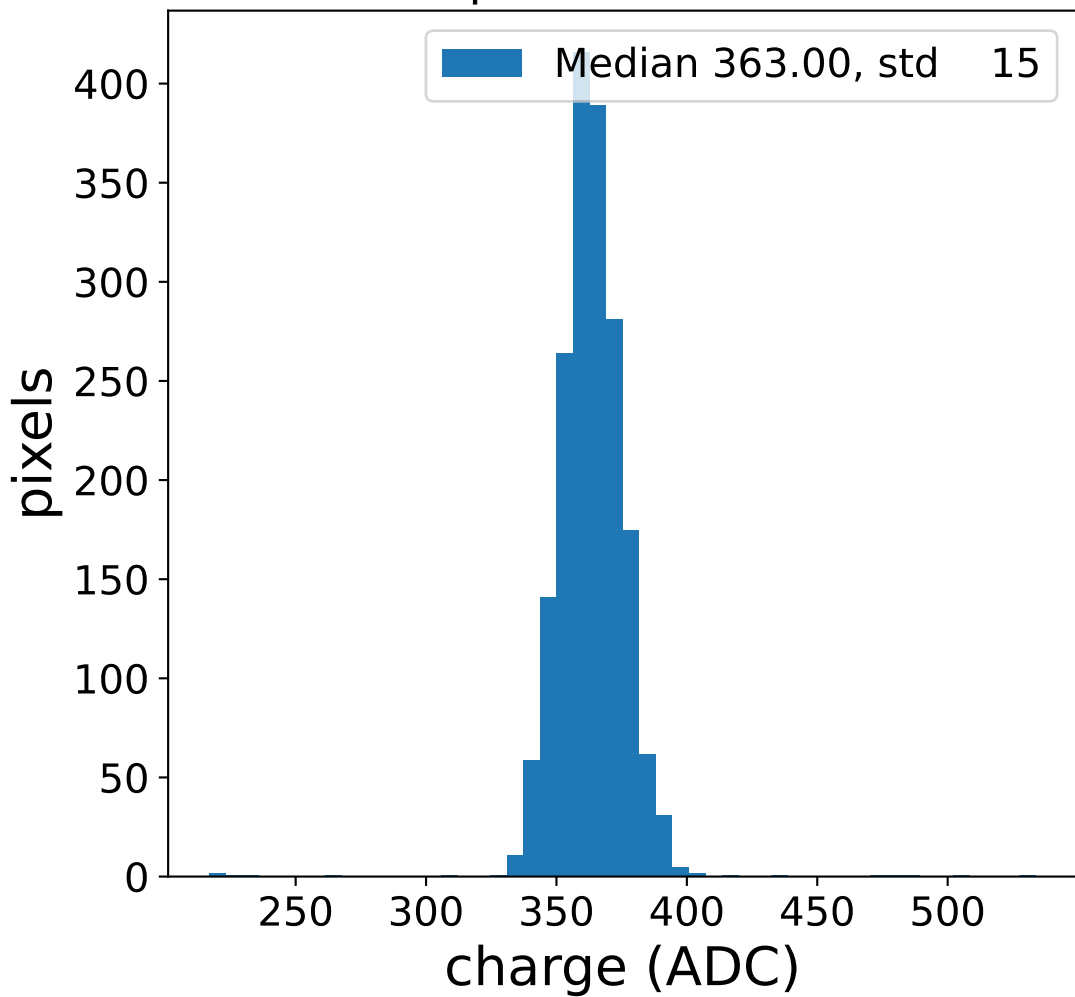

Run 20343, Cat-A calibration

Run 20343

Run 20343 channel: HG

FF sample of 10000 events

pedestal sample of 10000 events

flat-fielded gain [ADC/pe]

Run 20343 channel: LG

FF sample of 10000 events

pedestal sample of 10000 events

flat-fielded gain [ADC/pe]