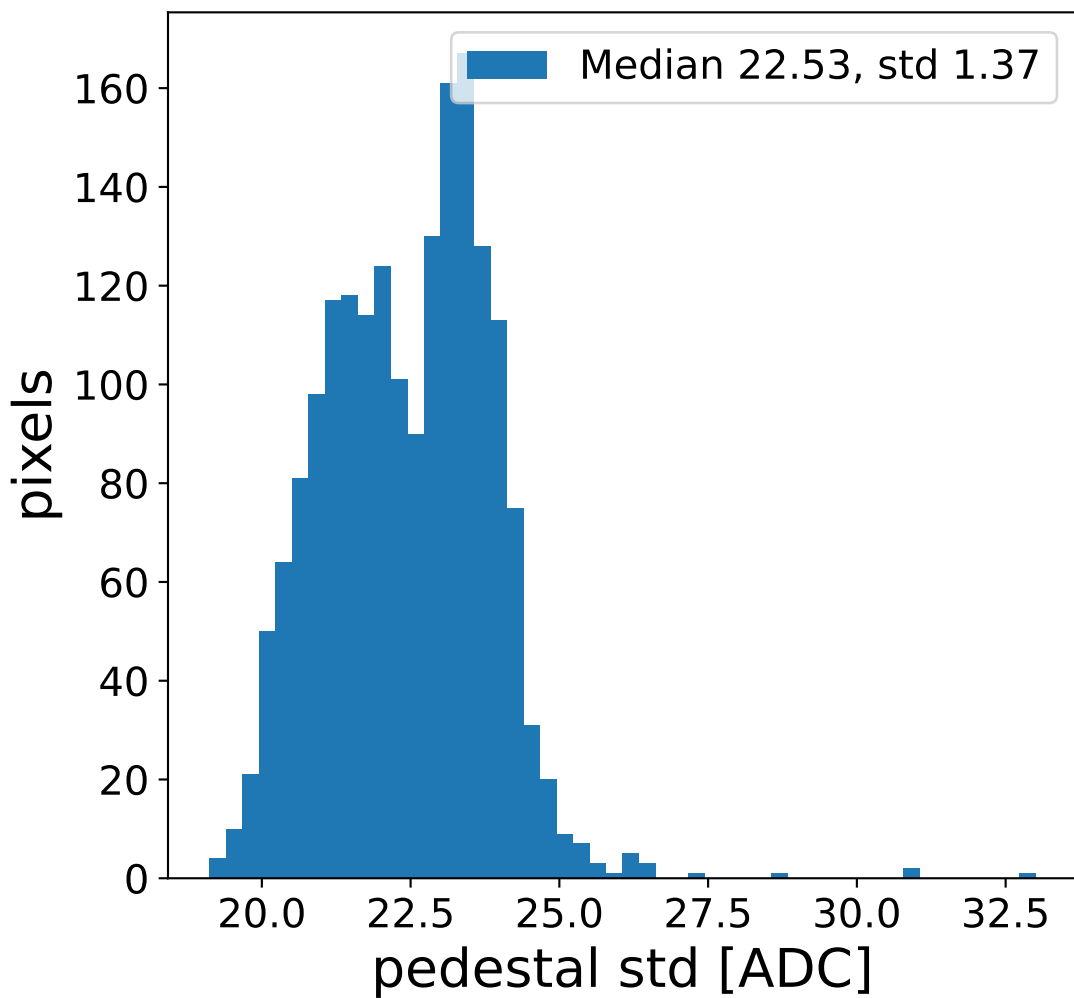

Run 20343, Cat-A calibration

Run 20343

Run 20343 channel: HG

FF sample of 10000 events

pedestal sample of 10000 events

flat-fielded gain [ADC/pe]

Run 20343 channel: LG

FF sample of 10000 events

pedestal sample of 10000 events

flat-fielded gain [ADC/pe]