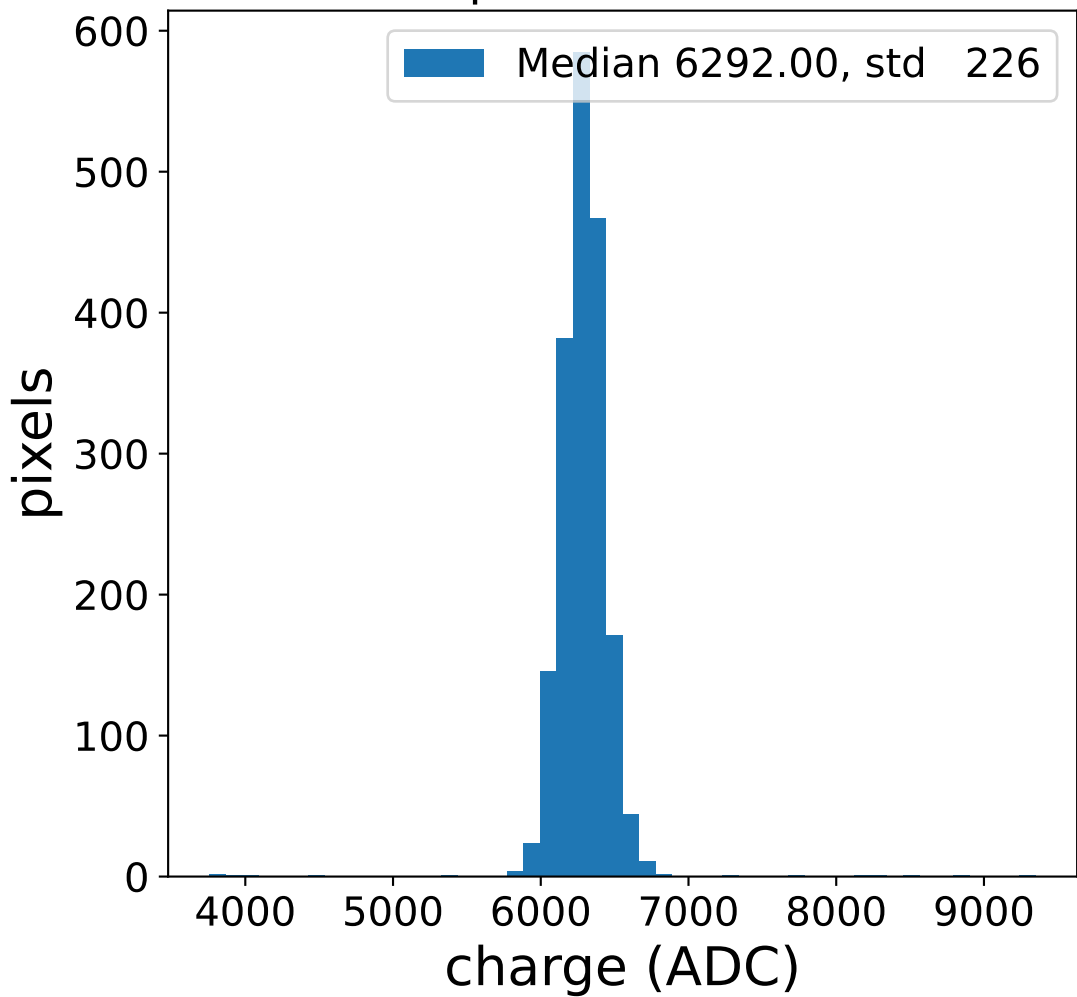

Run 20343, Cat-A calibration

Run 20343

Run 20343 channel: HG

FF sample of 10000 events

pedestal sample of 10000 events

flat-fielded gain [ADC/pe]

Run 20343 channel: LG

FF sample of 10000 events

pedestal sample of 10000 events

flat-fielded gain [ADC/pe]