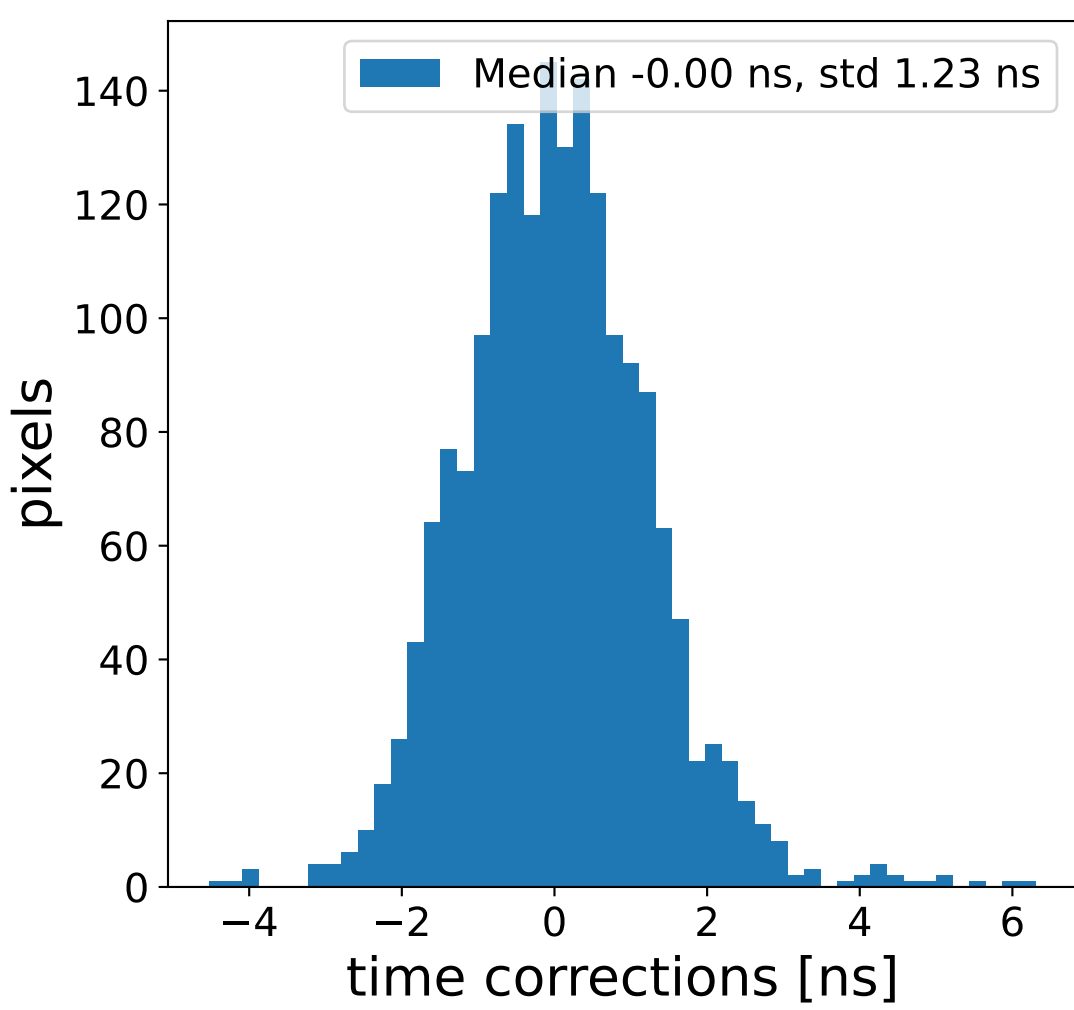

Run 20343, Cat-A calibration

Run 20343

Run 20343 channel: HG

FF sample of 10000 events

pedestal sample of 10000 events

flat-fielded gain [ADC/pe]

Run 20343 channel: LG

FF sample of 10000 events

pedestal sample of 10000 events

flat-fielded gain [ADC/pe]