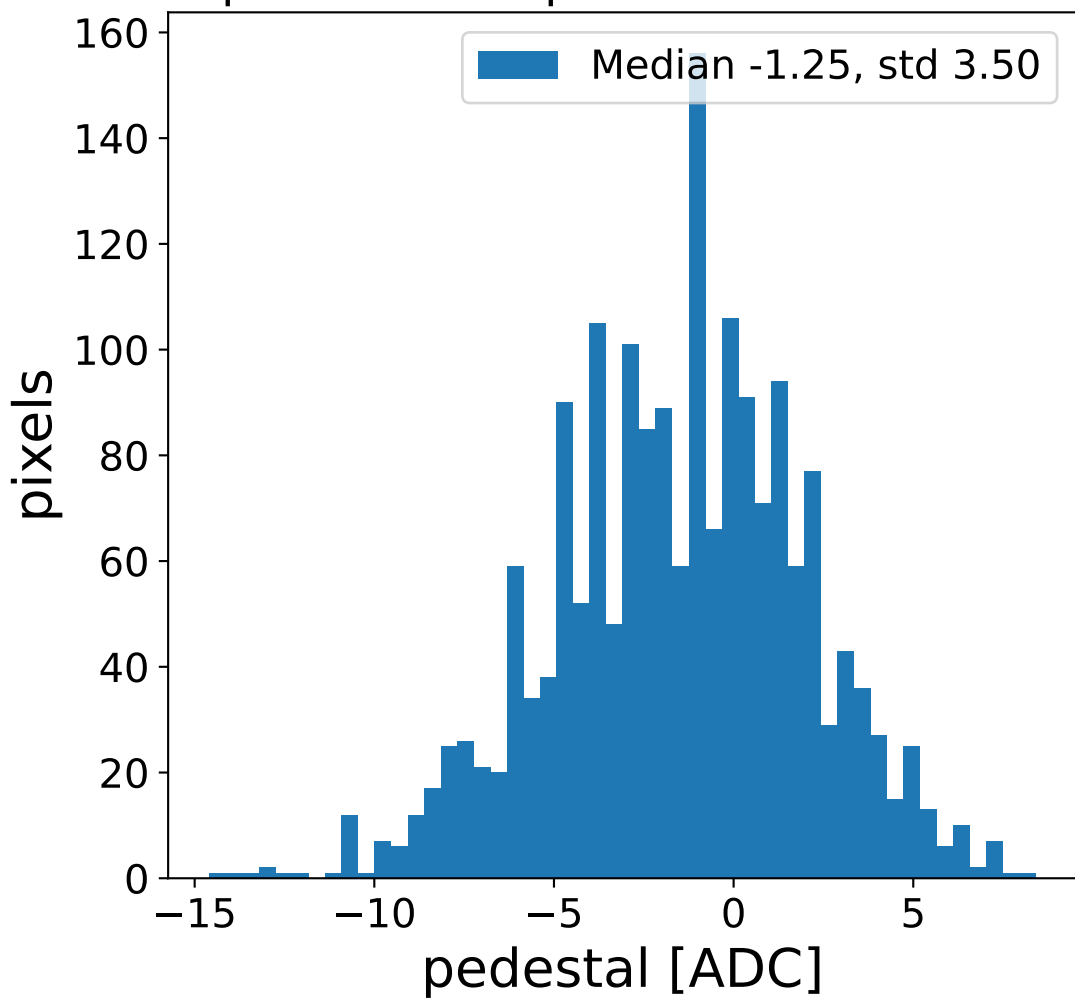

Run 20343, Cat-A calibration

Run 20343

Run 20343 channel: HG

FF sample of 10000 events

pedestal sample of 10000 events

flat-fielded gain [ADC/pe]

Run 20343 channel: LG

FF sample of 10000 events

pedestal sample of 10000 events

flat-fielded gain [ADC/pe]