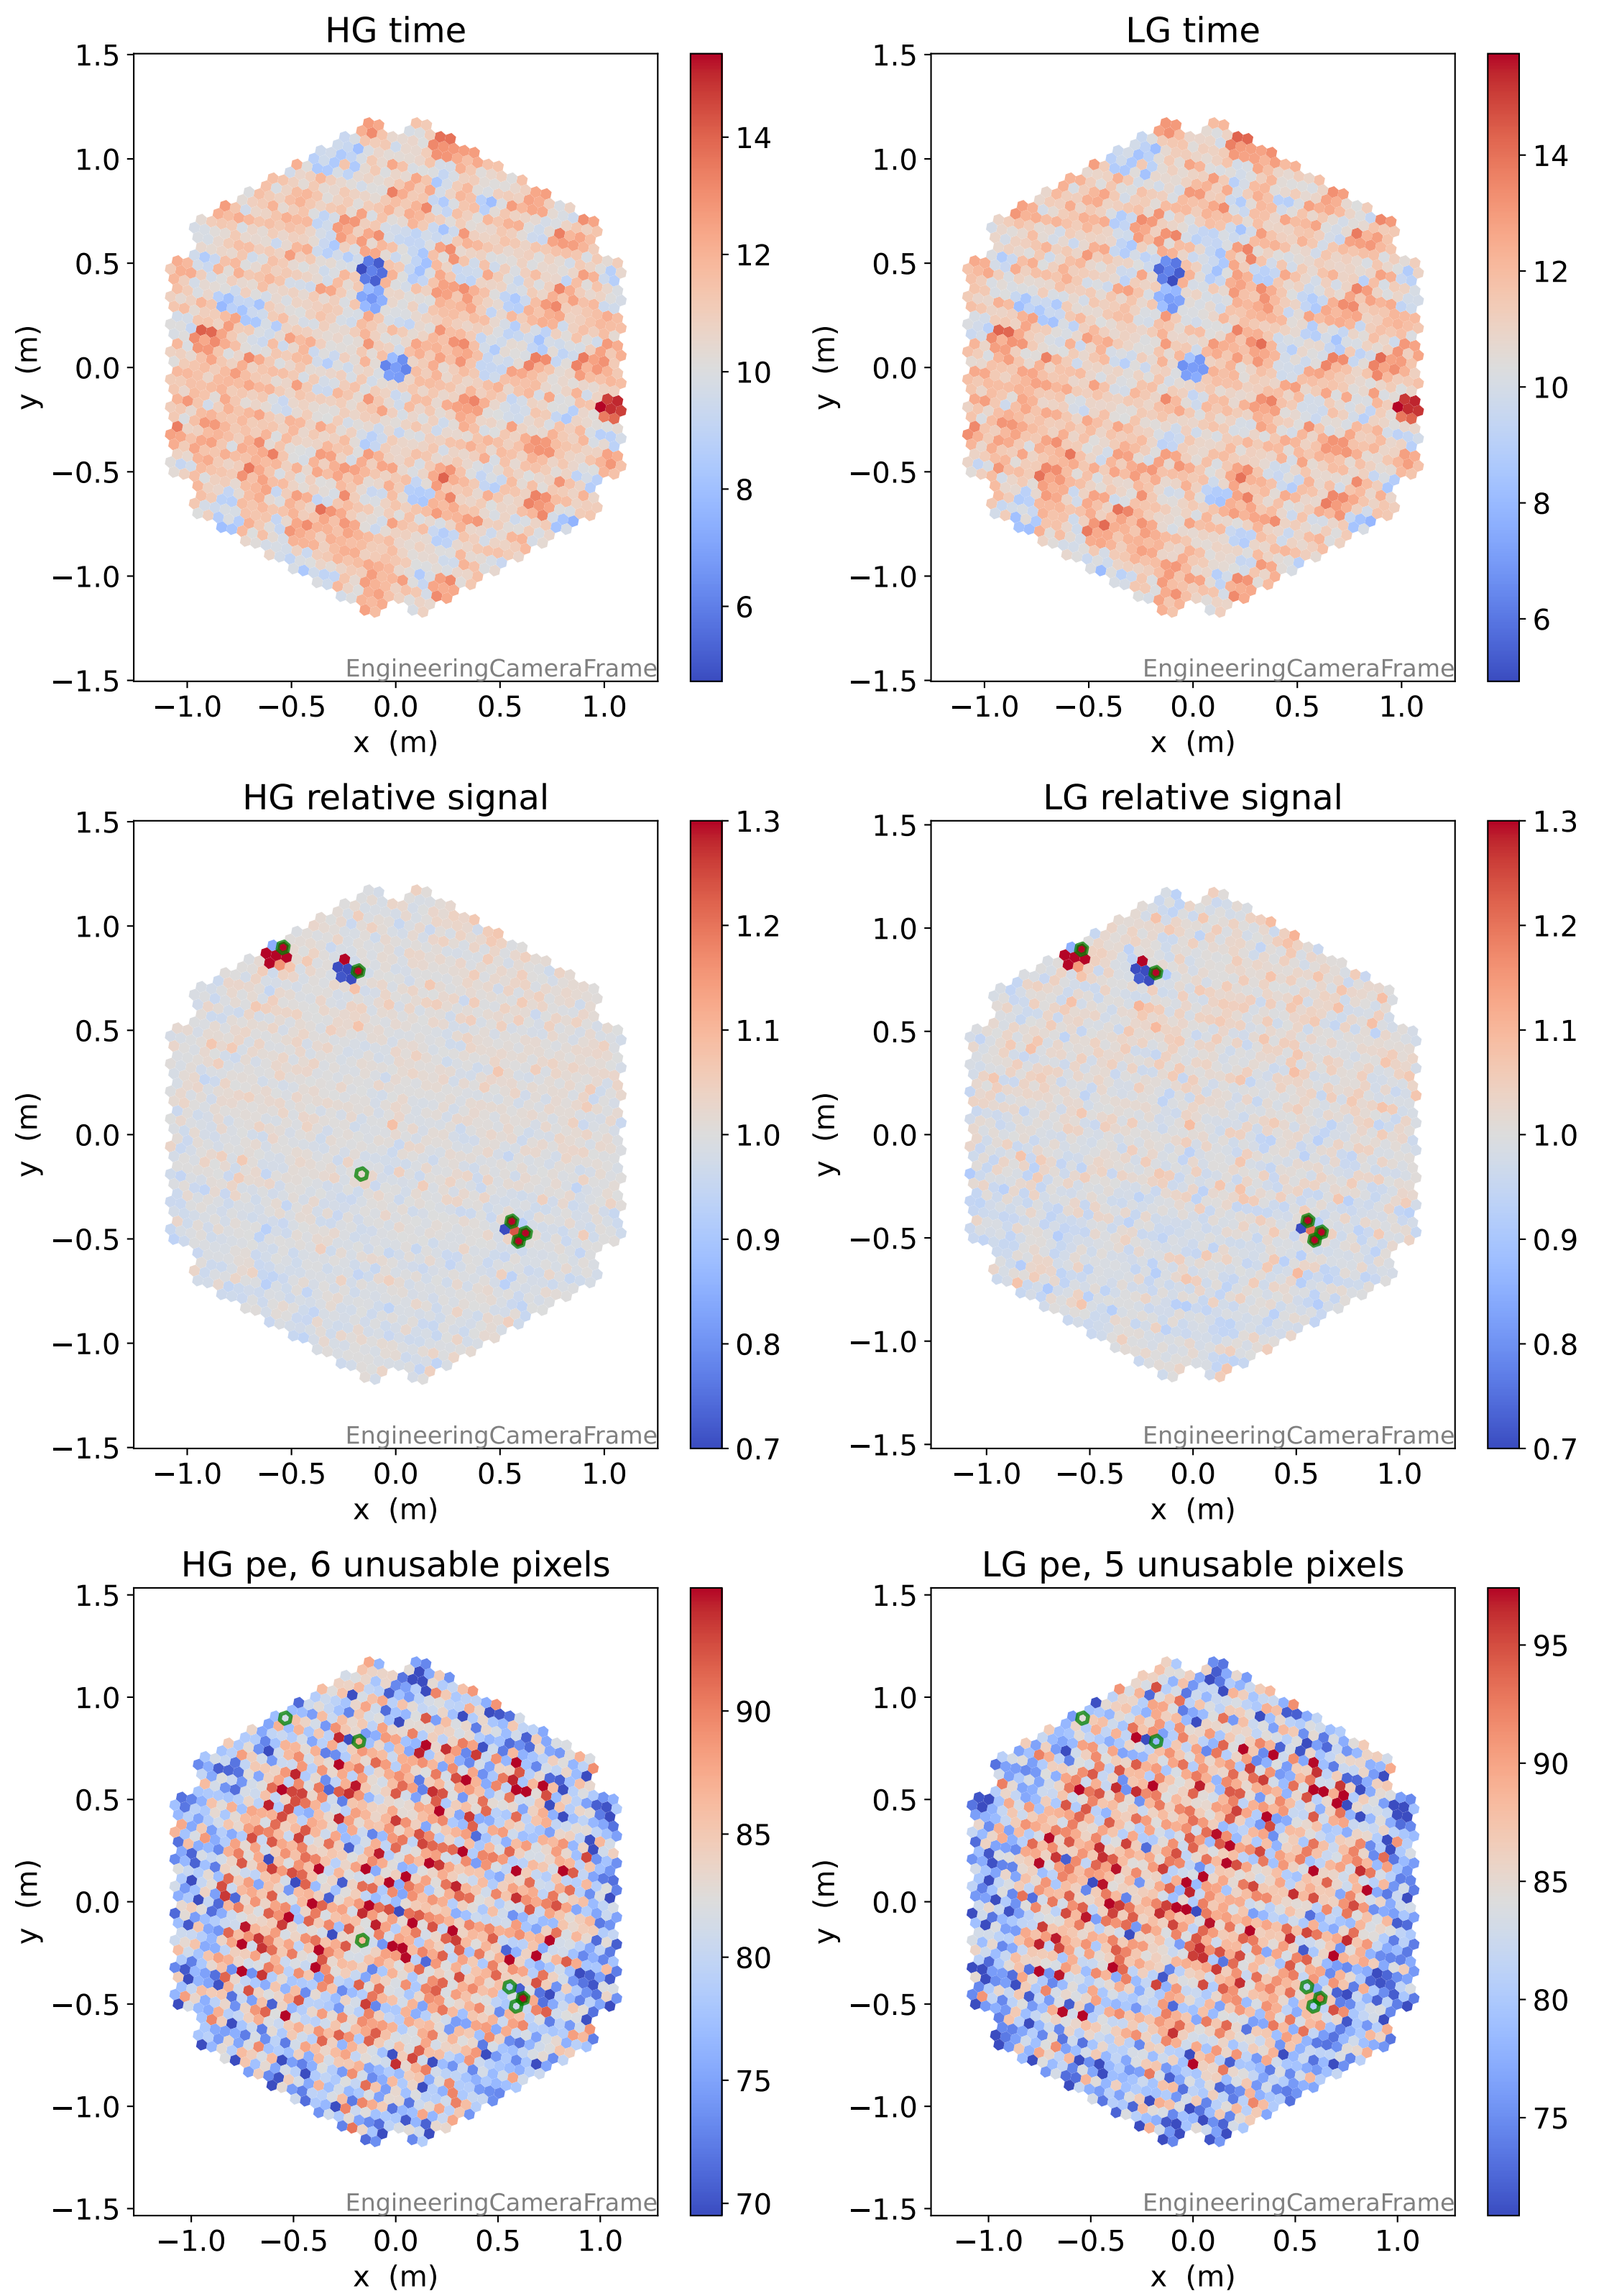

Run 20343, Cat-A calibration

Run 20343

Run 20343 channel: HG

FF sample of 10000 events

pedestal sample of 10000 events

flat-fielded gain [ADC/pe]

Run 20343 channel: LG

FF sample of 10000 events

pedestal sample of 10000 events

flat-fielded gain [ADC/pe]