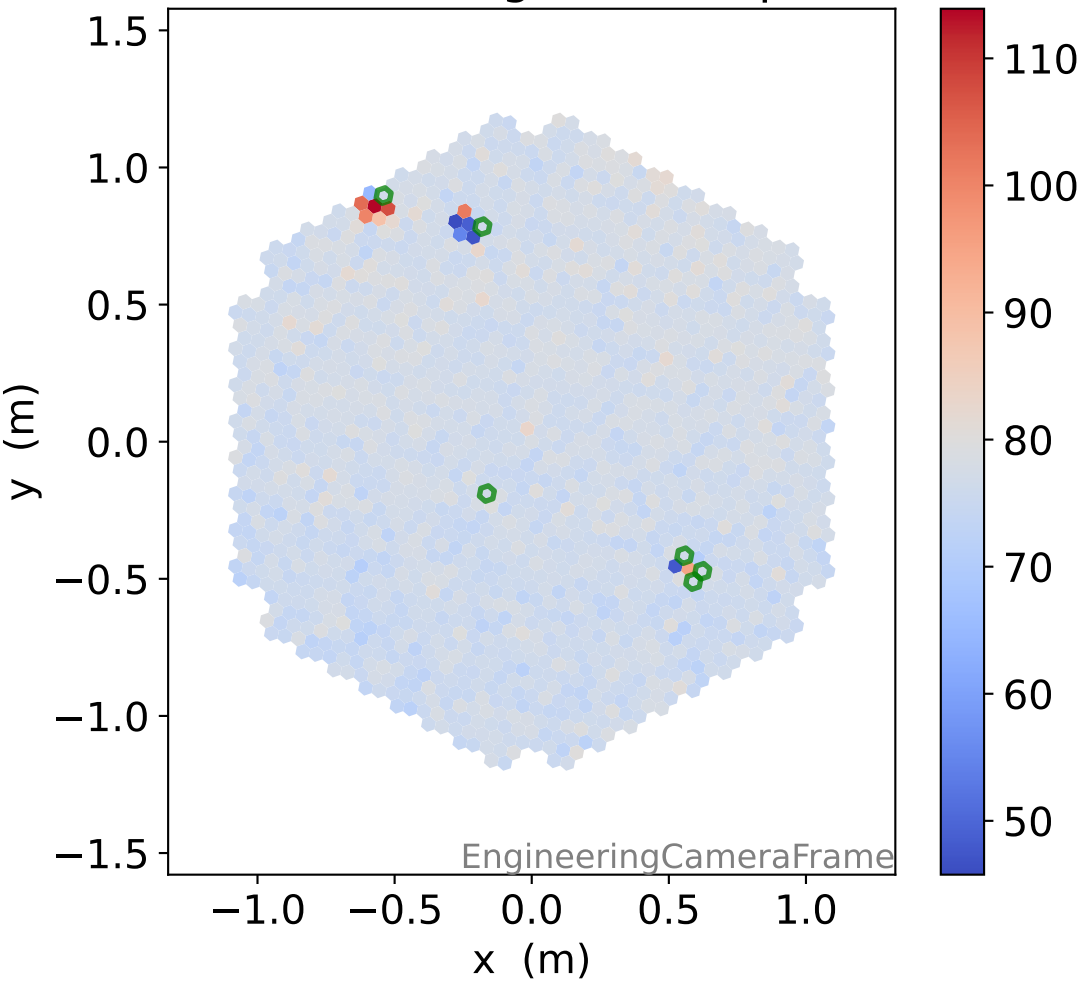

Run 20343, Cat-A calibration

Run 20343

Run 20343 channel: HG

FF sample of 10000 events

pedestal sample of 10000 events

flat-fielded gain [ADC/pe]

Run 20343 channel: LG

FF sample of 10000 events

pedestal sample of 10000 events

flat-fielded gain [ADC/pe]