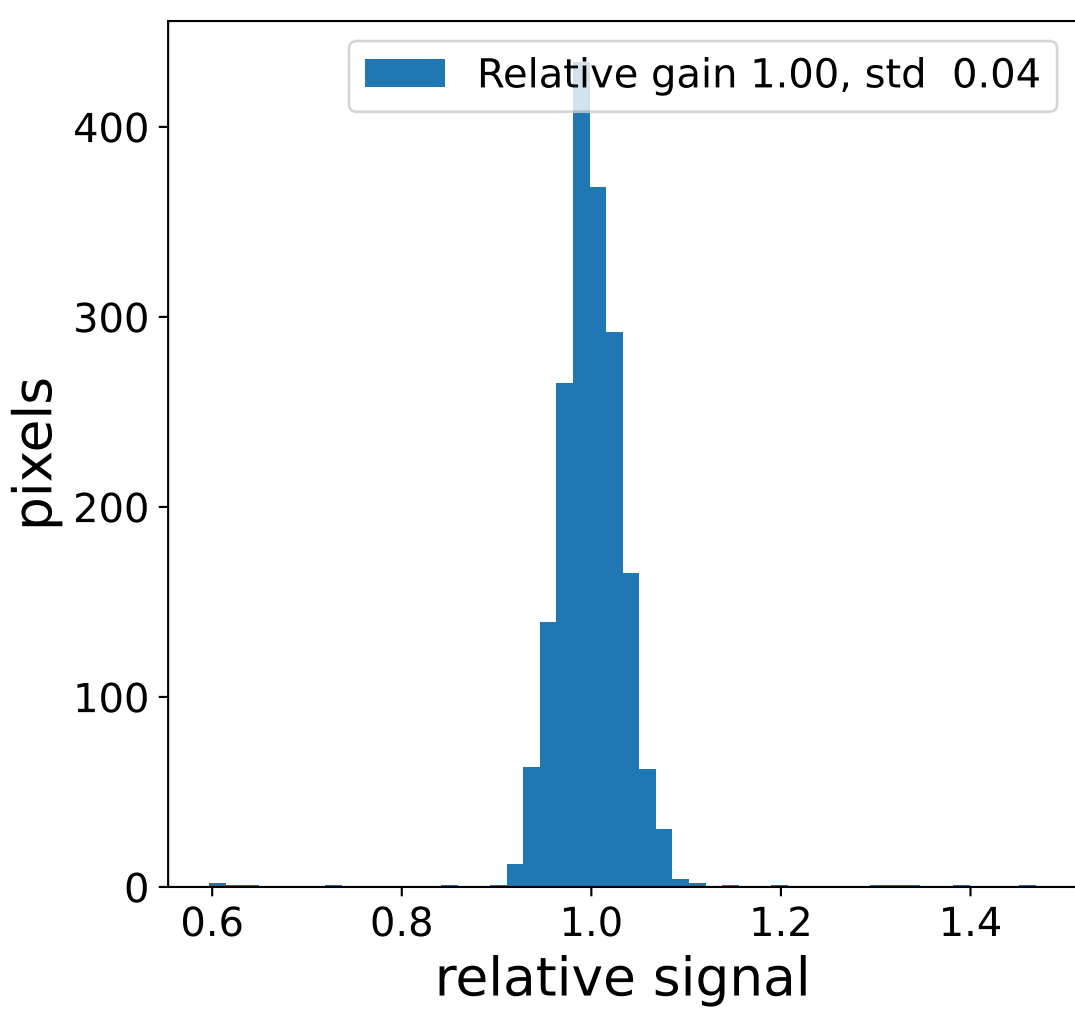

Run 20343, Cat-A calibration

Run 20343

Run 20343 channel: HG

FF sample of 10000 events

pedestal sample of 10000 events

flat-fielded gain [ADC/pe]

Run 20343 channel: LG

FF sample of 10000 events

pedestal sample of 10000 events

flat-fielded gain [ADC/pe]