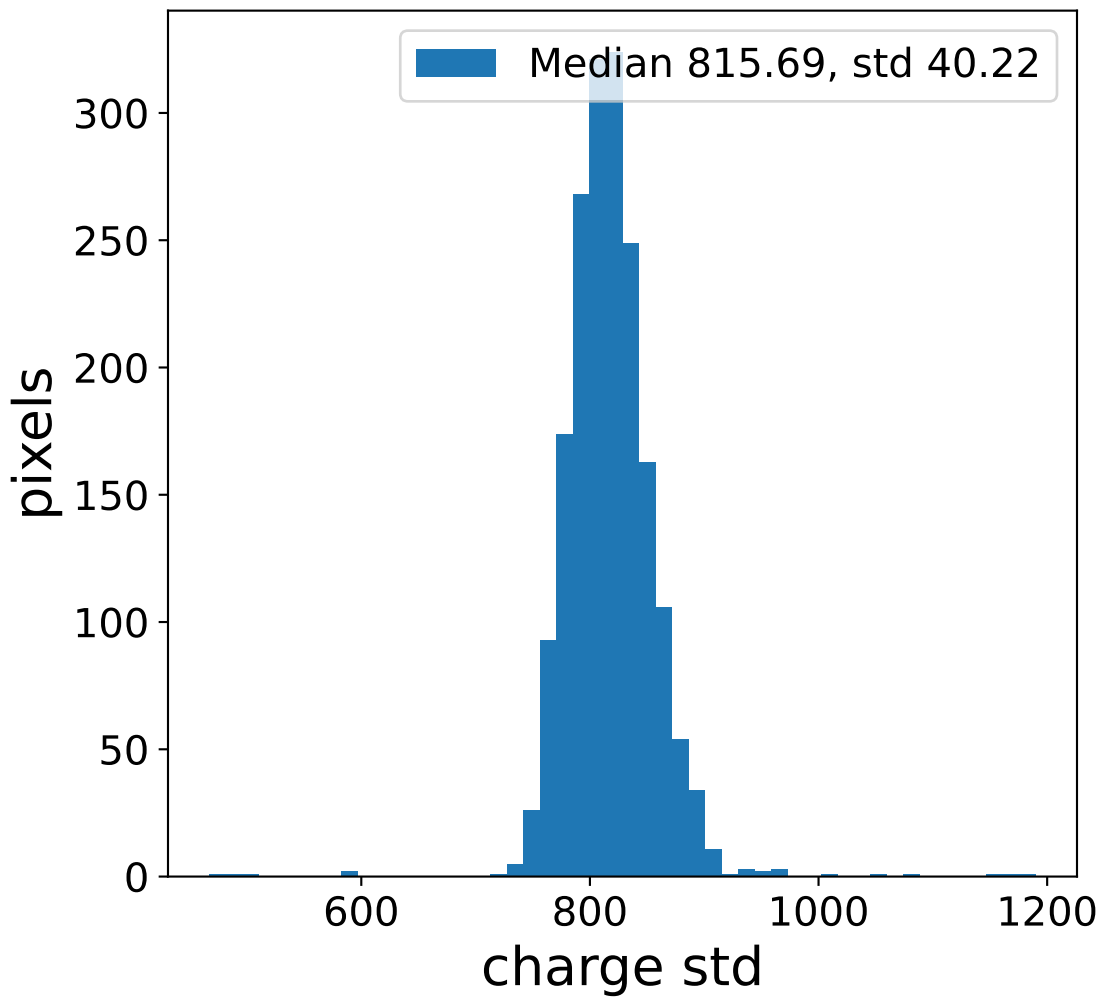

Run 20343, Cat-A calibration

Run 20343

Run 20343 channel: HG

FF sample of 10000 events

pedestal sample of 10000 events

flat-fielded gain [ADC/pe]

Run 20343 channel: LG

FF sample of 10000 events

pedestal sample of 10000 events

flat-fielded gain [ADC/pe]