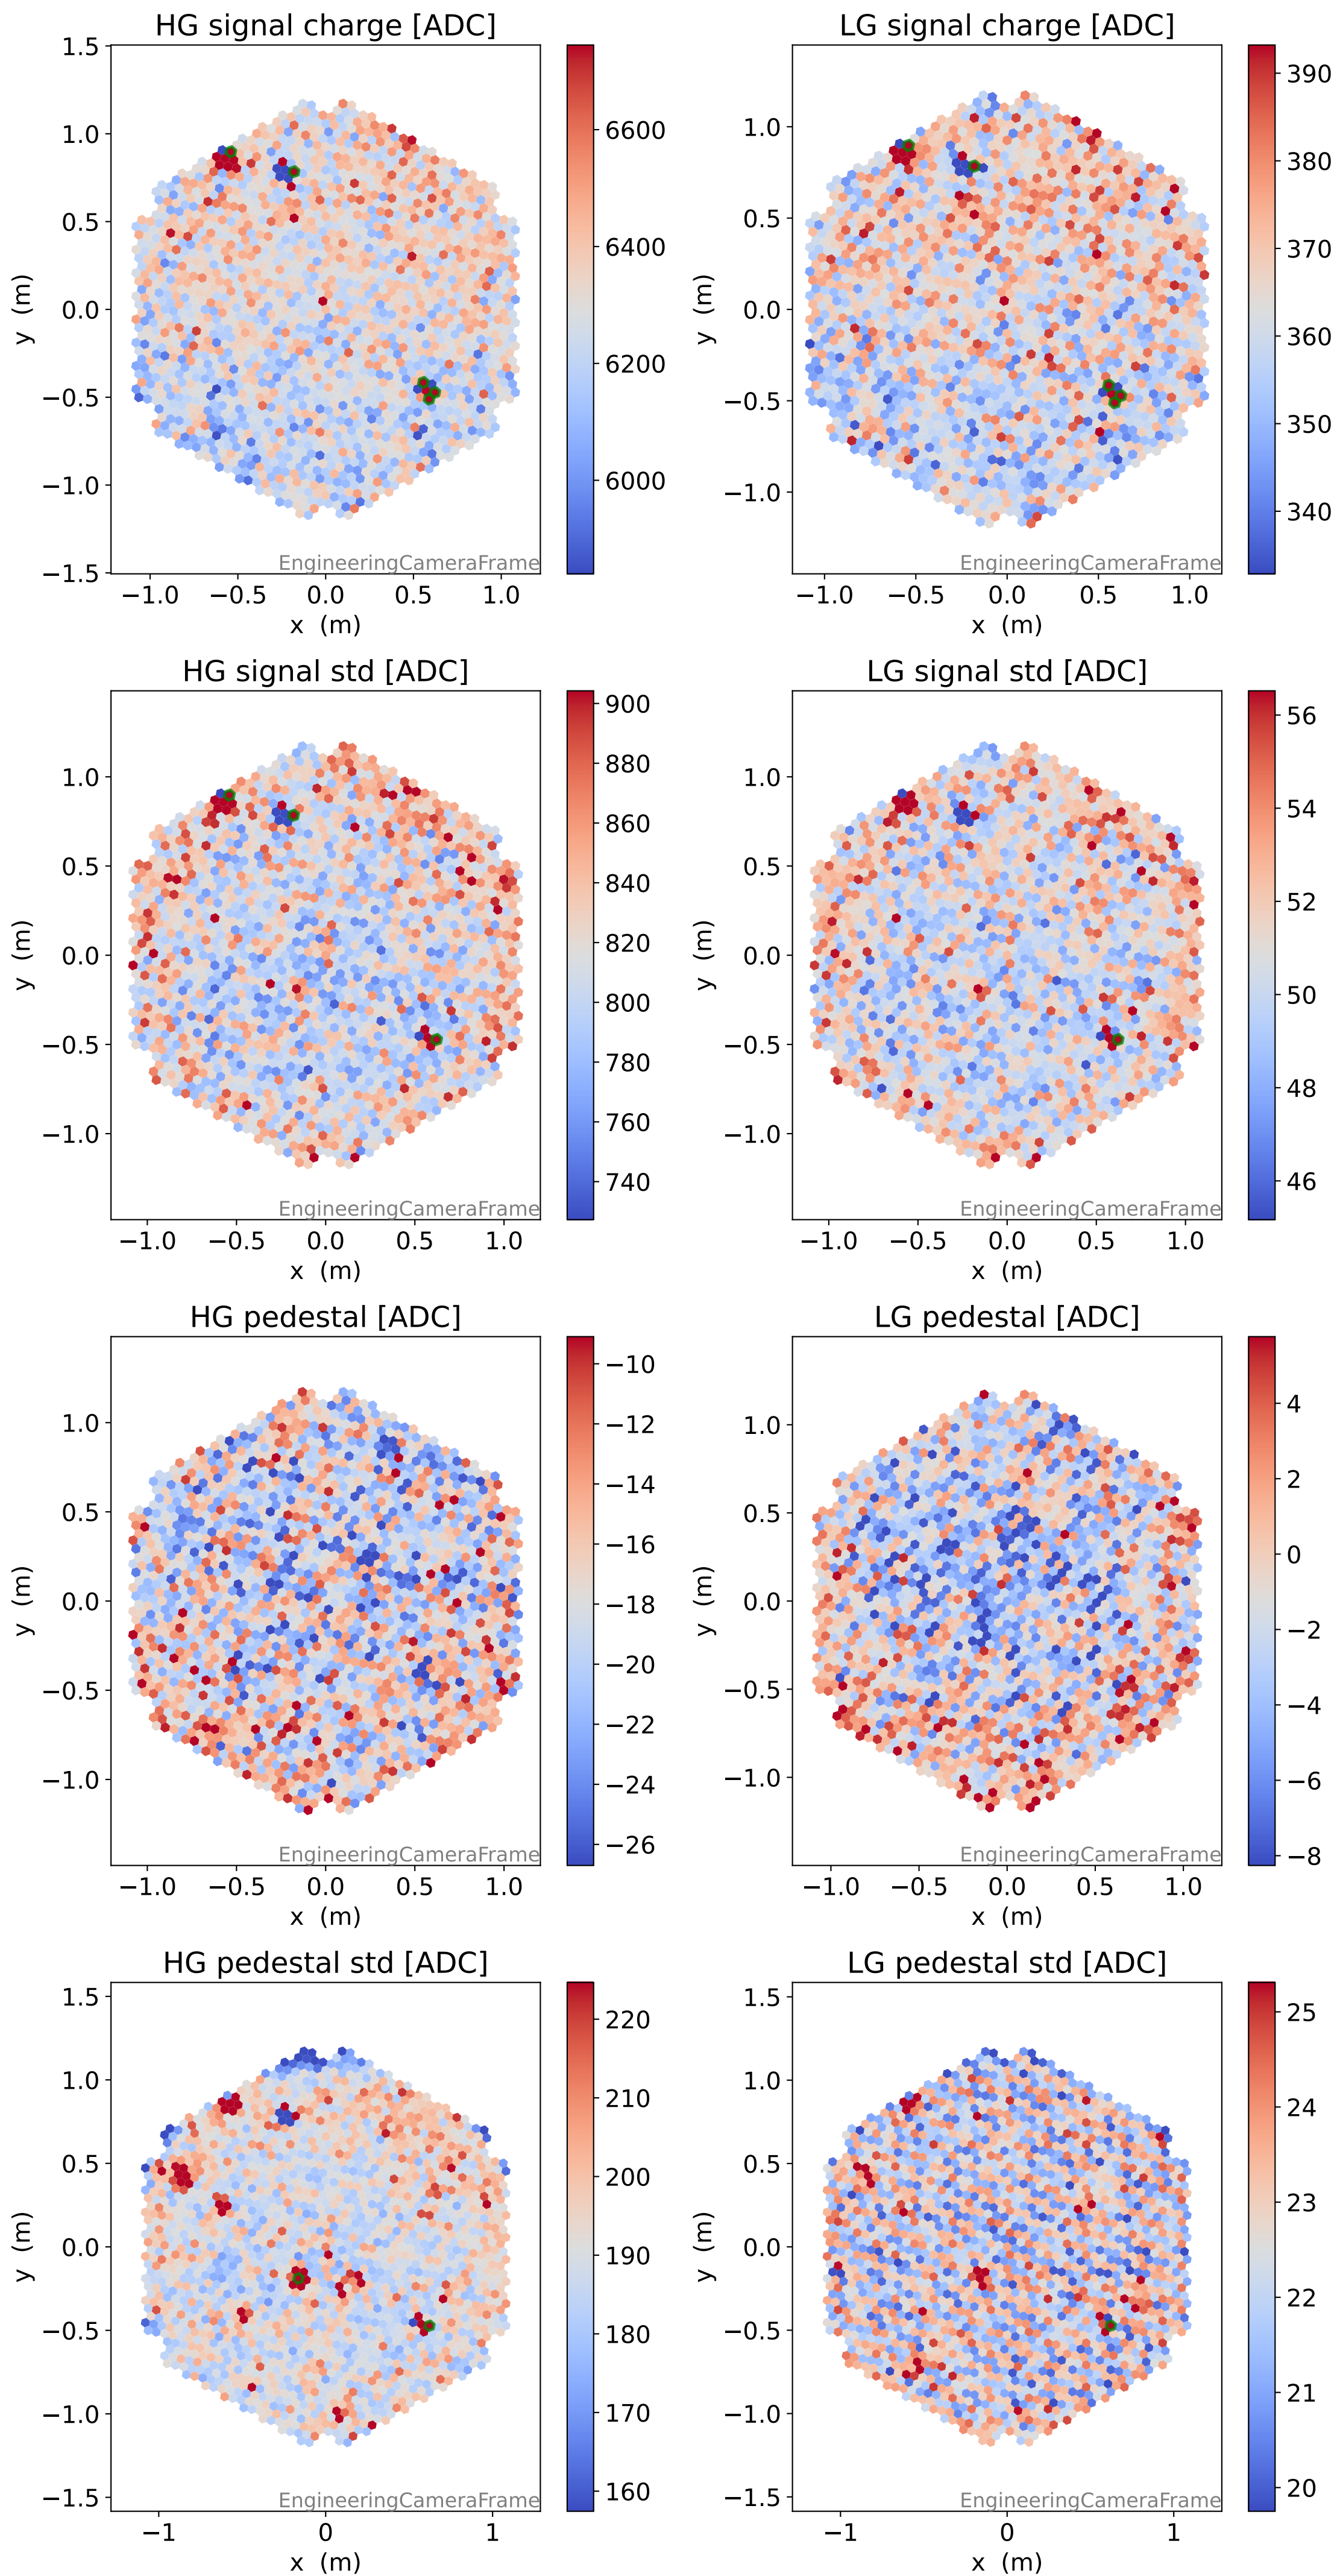

Run 20343, Cat-A calibration

Run 20343

Run 20343 channel: HG

FF sample of 10000 events

pedestal sample of 10000 events

flat-fielded gain [ADC/pe]

Run 20343 channel: LG

FF sample of 10000 events

pedestal sample of 10000 events

flat-fielded gain [ADC/pe]