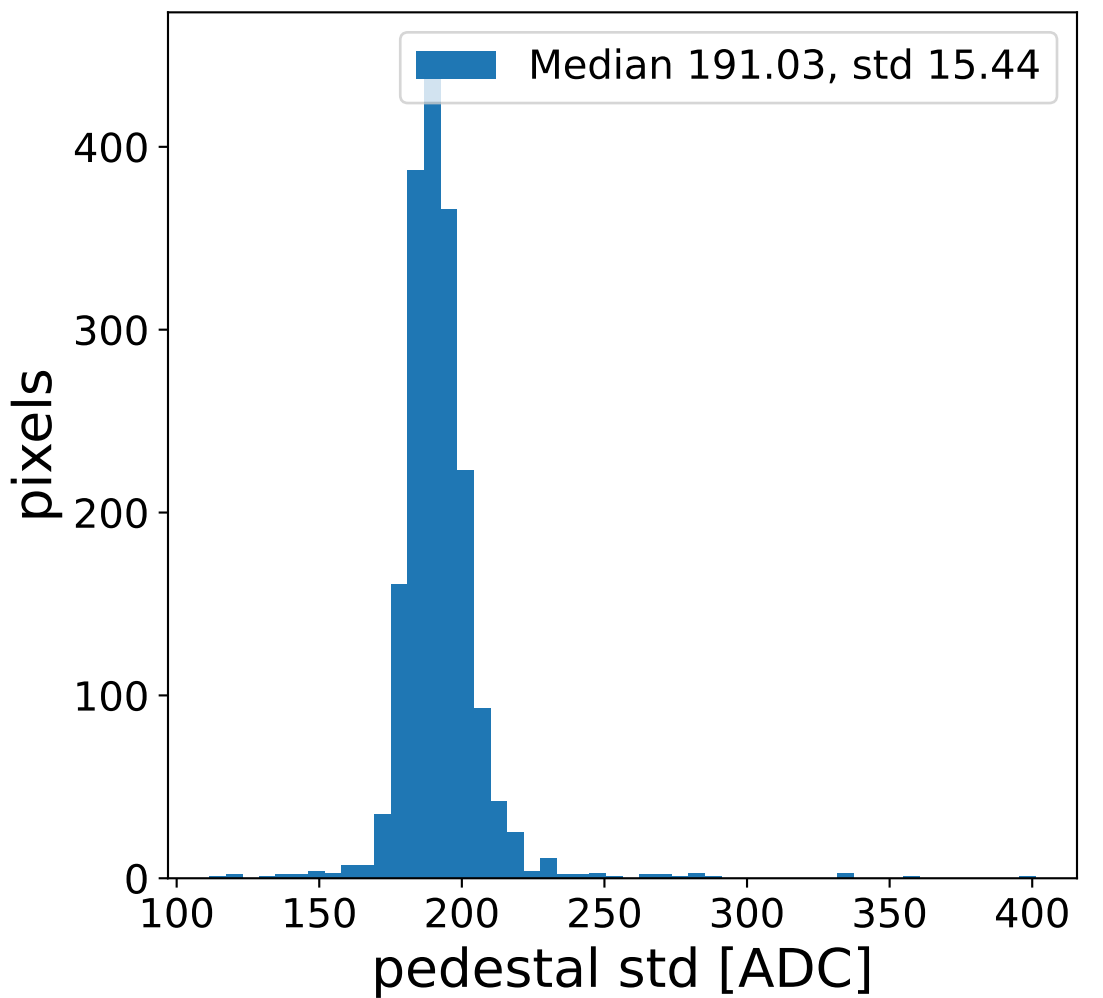

Run 20343, Cat-A calibration

Run 20343

Run 20343 channel: HG

FF sample of 10000 events

pedestal sample of 10000 events

flat-fielded gain [ADC/pe]

Run 20343 channel: LG

FF sample of 10000 events

pedestal sample of 10000 events

flat-fielded gain [ADC/pe]