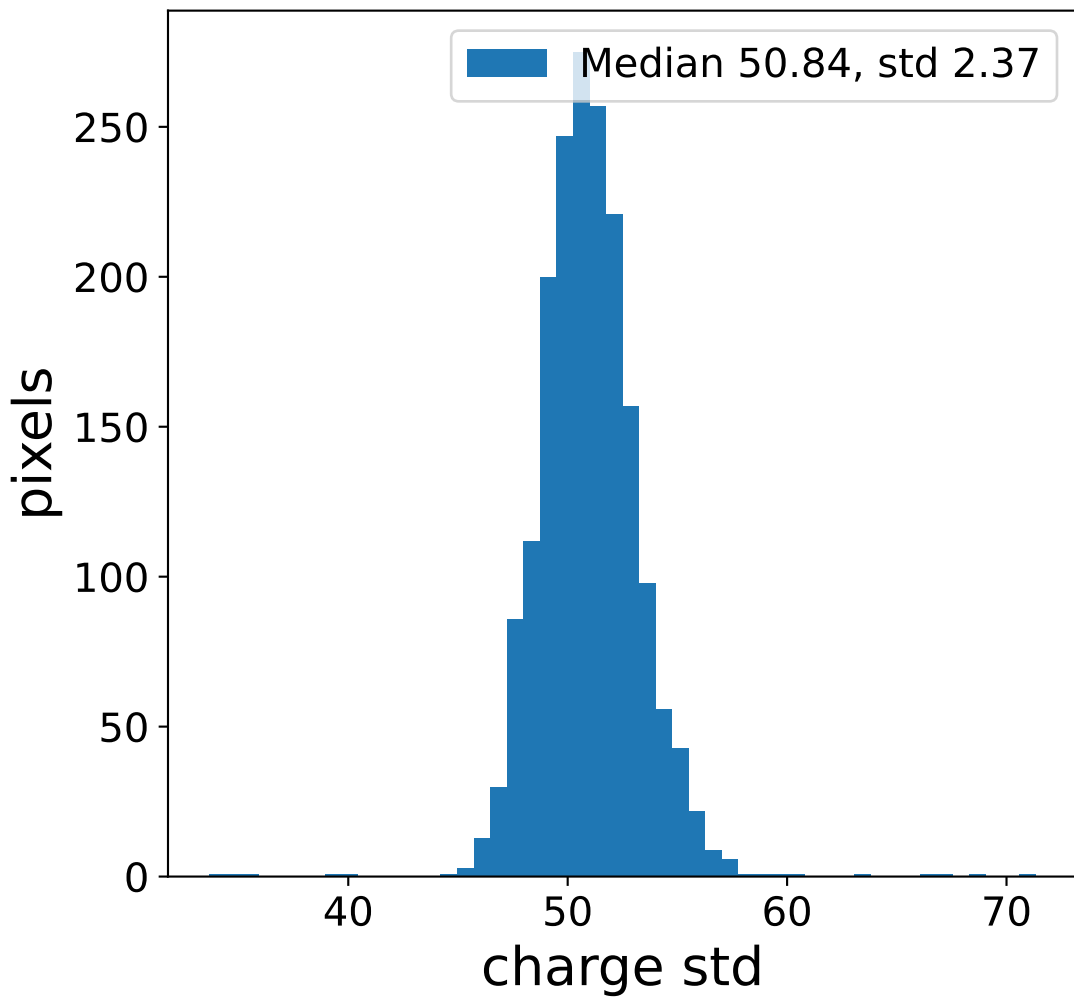

Run 20343, Cat-A calibration

Run 20343

Run 20343 channel: HG

FF sample of 10000 events

pedestal sample of 10000 events

flat-fielded gain [ADC/pe]

Run 20343 channel: LG

FF sample of 10000 events

pedestal sample of 10000 events

flat-fielded gain [ADC/pe]