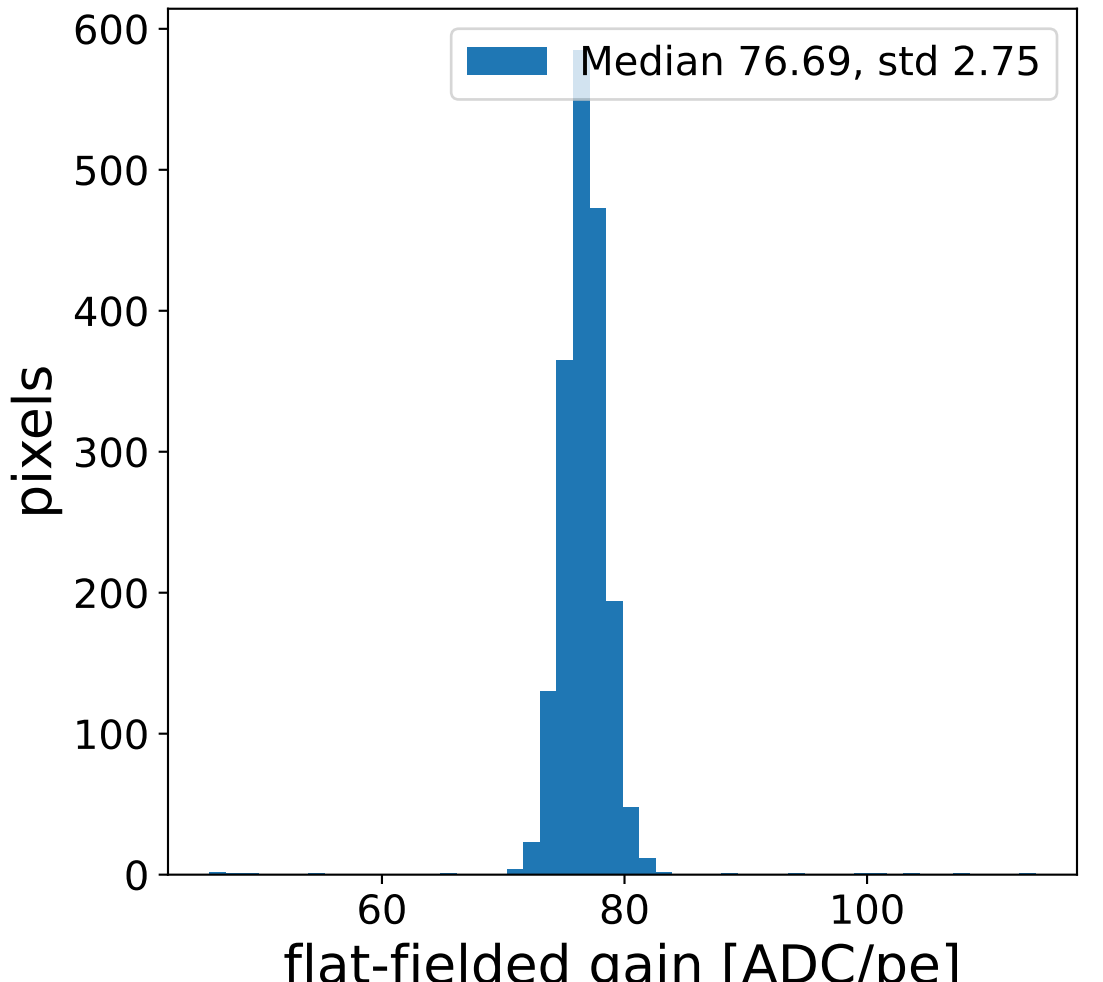

Run 20343, Cat-A calibration

Run 20343

Run 20343 channel: HG

FF sample of 10000 events

pedestal sample of 10000 events

flat-fielded gain [ADC/pe]

Run 20343 channel: LG

FF sample of 10000 events

pedestal sample of 10000 events

flat-fielded gain [ADC/pe]