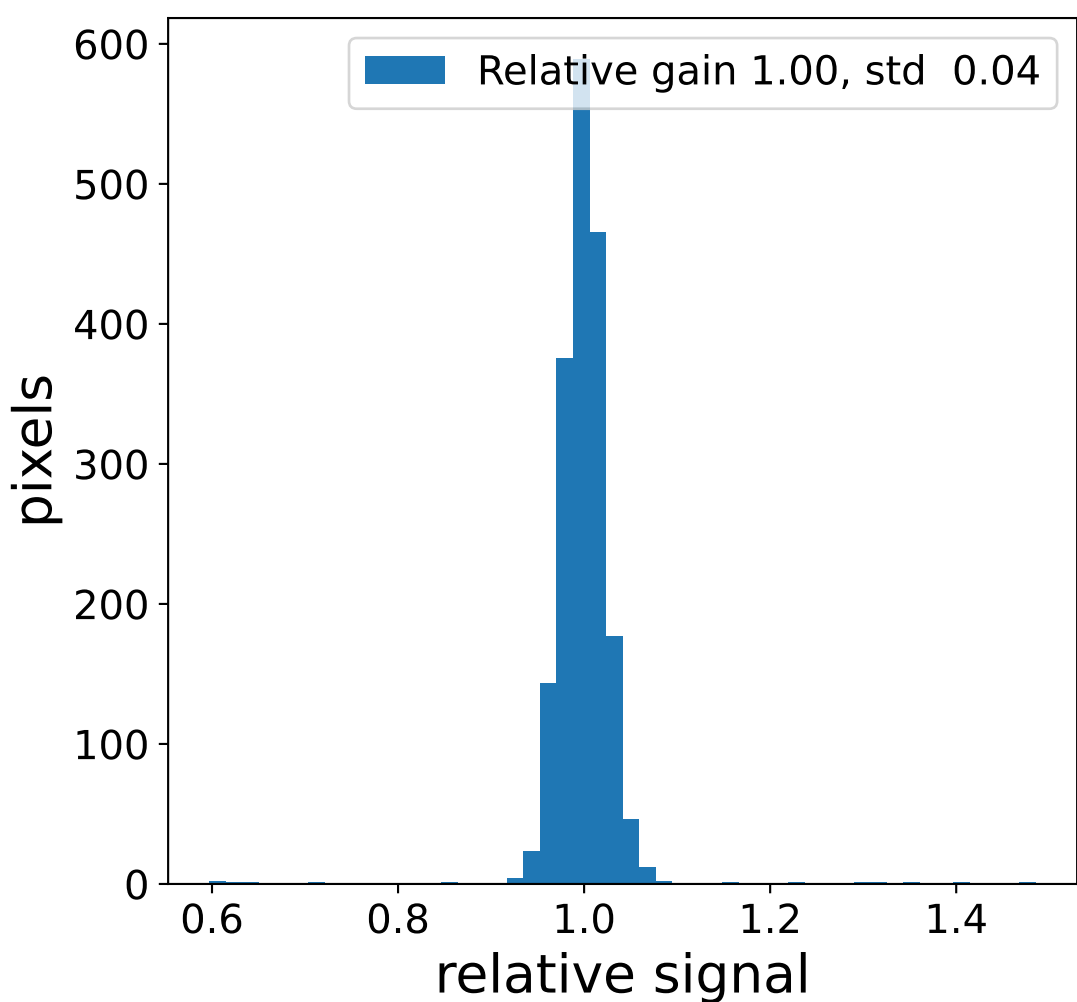

Run 20343, Cat-A calibration

Run 20343

Run 20343 channel: HG

FF sample of 10000 events

pedestal sample of 10000 events

flat-fielded gain [ADC/pe]

Run 20343 channel: LG

FF sample of 10000 events

pedestal sample of 10000 events

flat-fielded gain [ADC/pe]