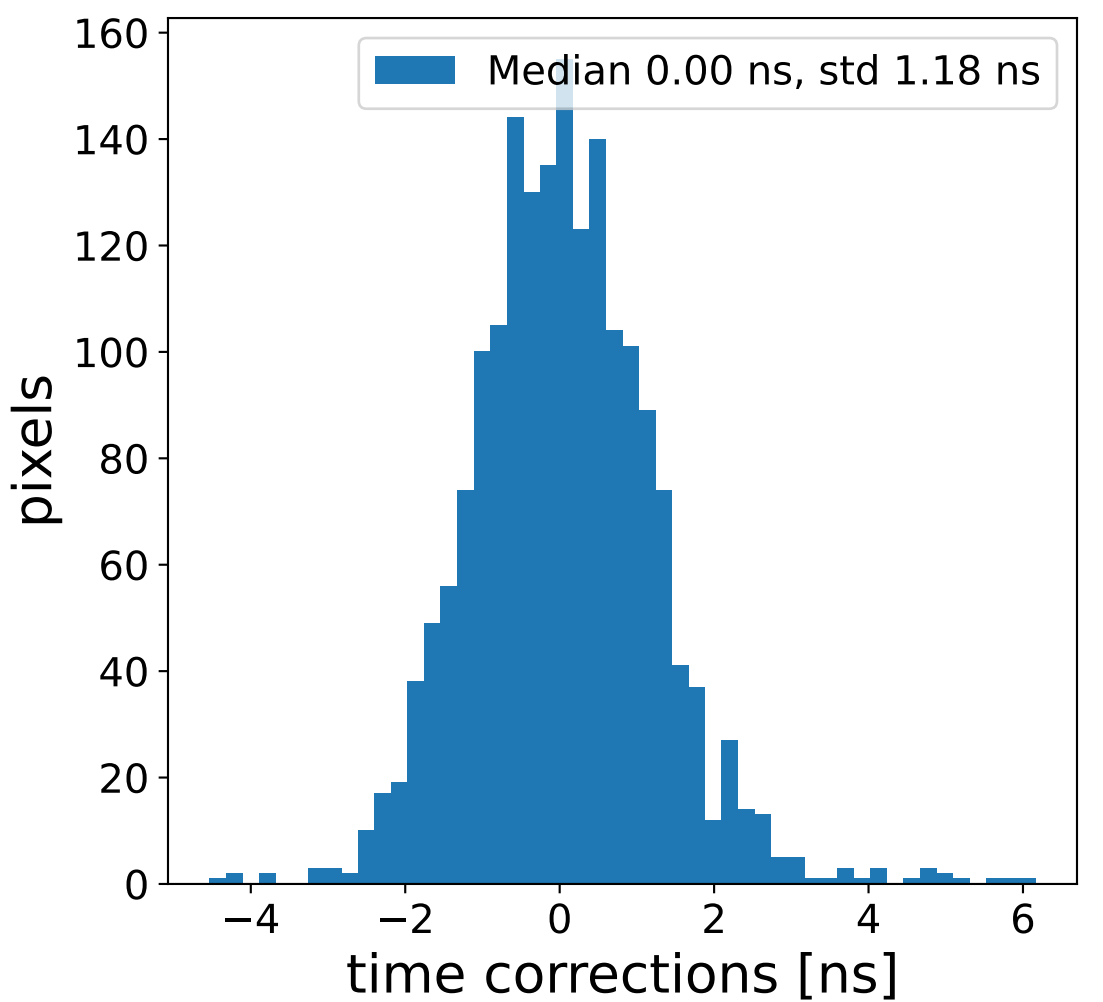

Run 20343, Cat-A calibration

Run 20343

Run 20343 channel: HG

FF sample of 10000 events

pedestal sample of 10000 events

flat-fielded gain [ADC/pe]

Run 20343 channel: LG

FF sample of 10000 events

pedestal sample of 10000 events

flat-fielded gain [ADC/pe]