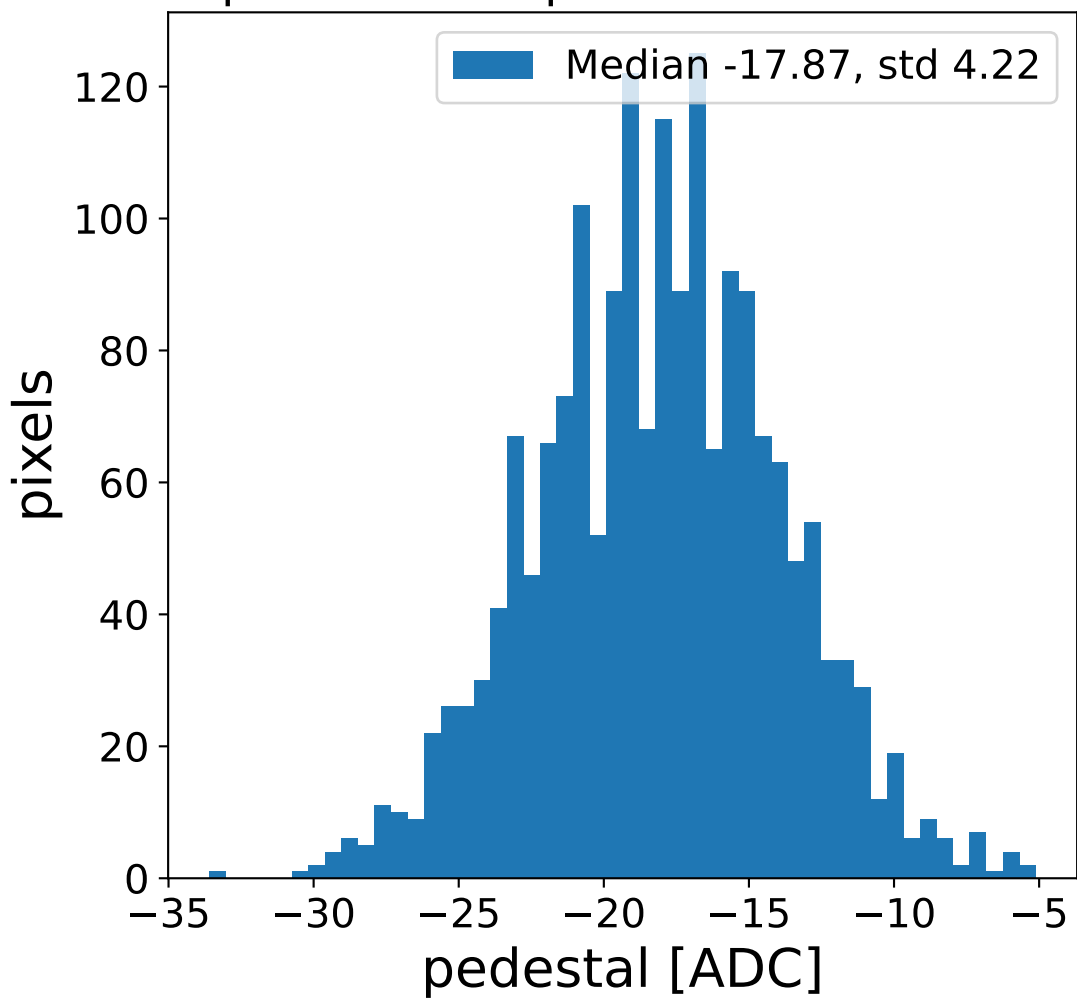

Run 20343, Cat-A calibration

Run 20343

Run 20343 channel: HG

FF sample of 10000 events

pedestal sample of 10000 events

flat-fielded gain [ADC/pe]

Run 20343 channel: LG

FF sample of 10000 events

pedestal sample of 10000 events

flat-fielded gain [ADC/pe]