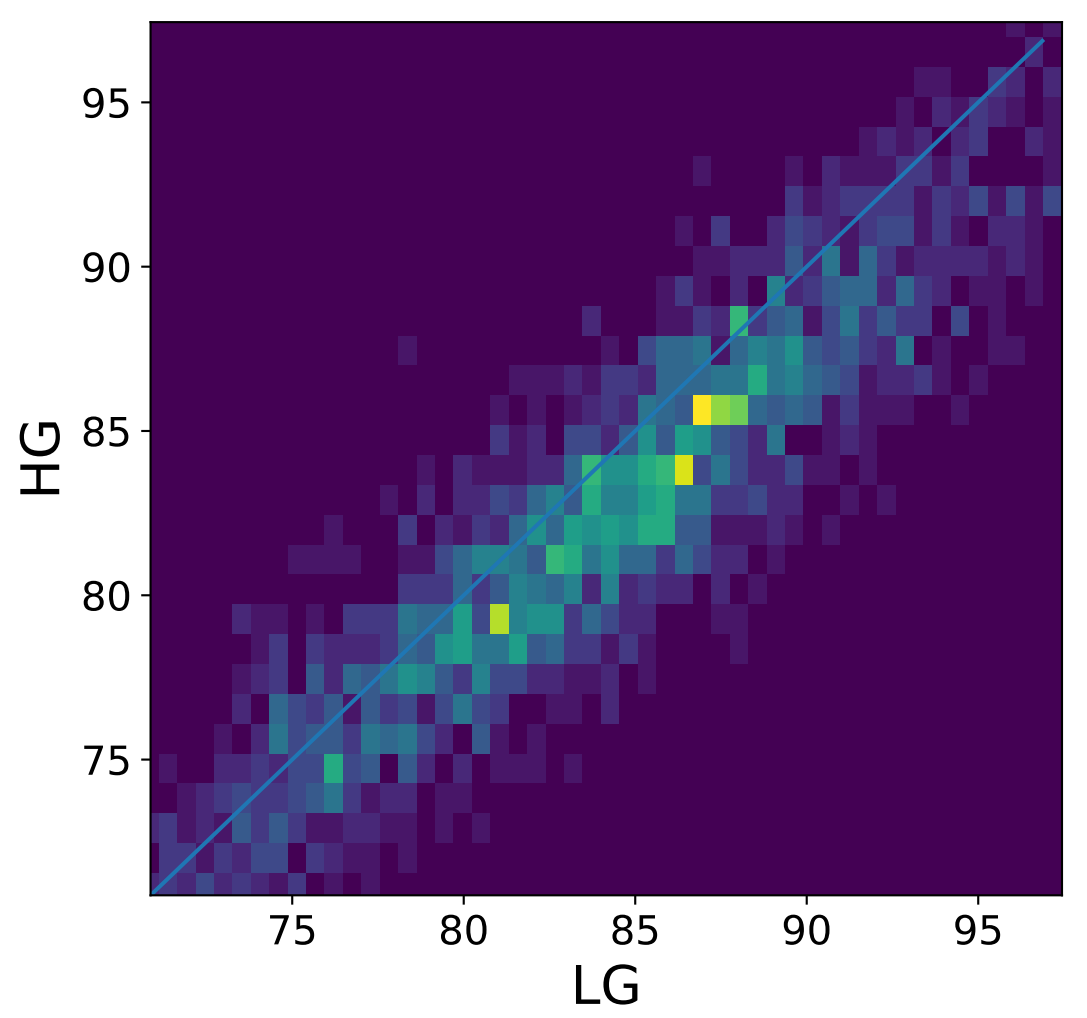

Run 20343, Cat-A calibration

Run 20343

Run 20343 channel: HG

FF sample of 10000 events

pedestal sample of 10000 events

flat-fielded gain [ADC/pe]

Run 20343 channel: LG

FF sample of 10000 events

pedestal sample of 10000 events

flat-fielded gain [ADC/pe]