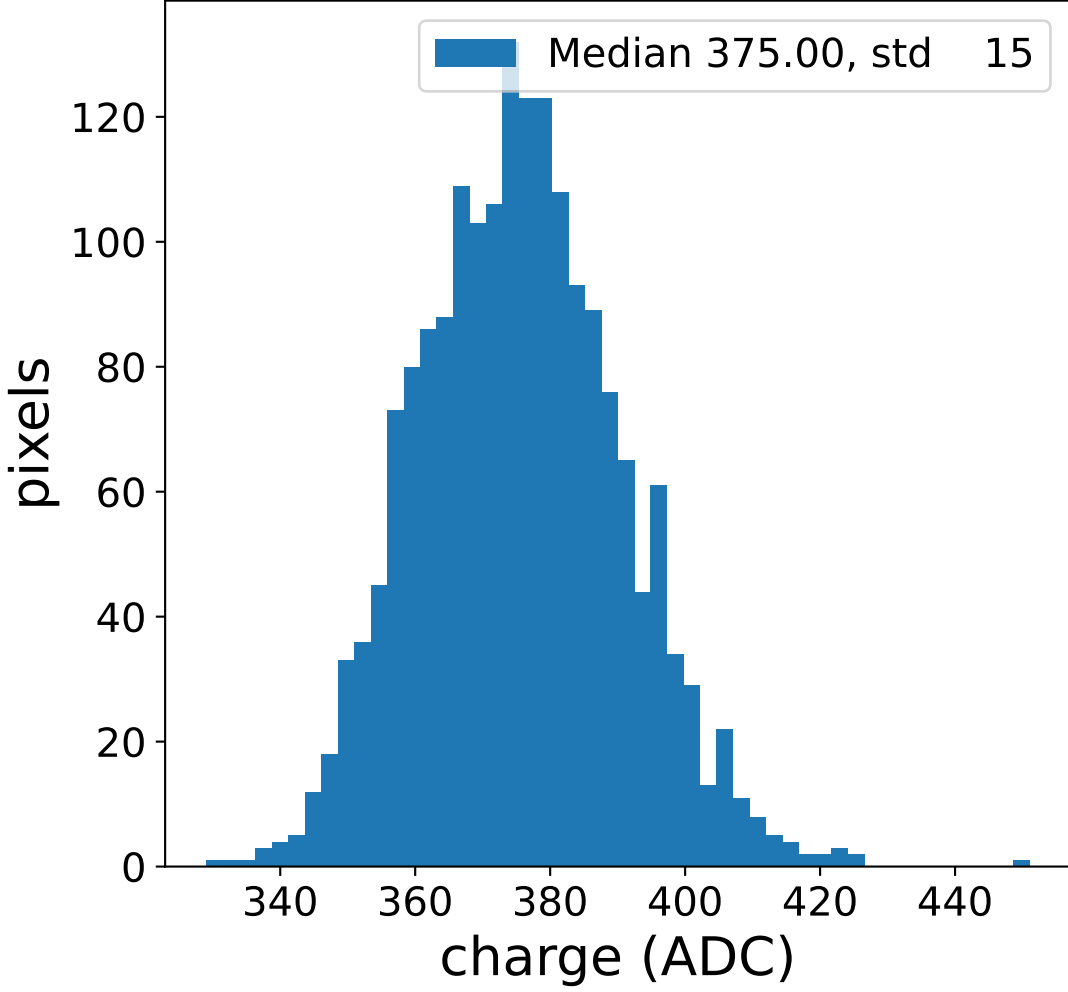

Run 3354, Cat-A calibration

Run 3354

Run 3354 channel: HG

FF sample of 10000 events

pedestal sample of 10000 events

flat-fielded gain [ADC/pe]

Run 3354 channel: LG

FF sample of 10000 events

pedestal sample of 10000 events

flat-fielded gain [ADC/pe]