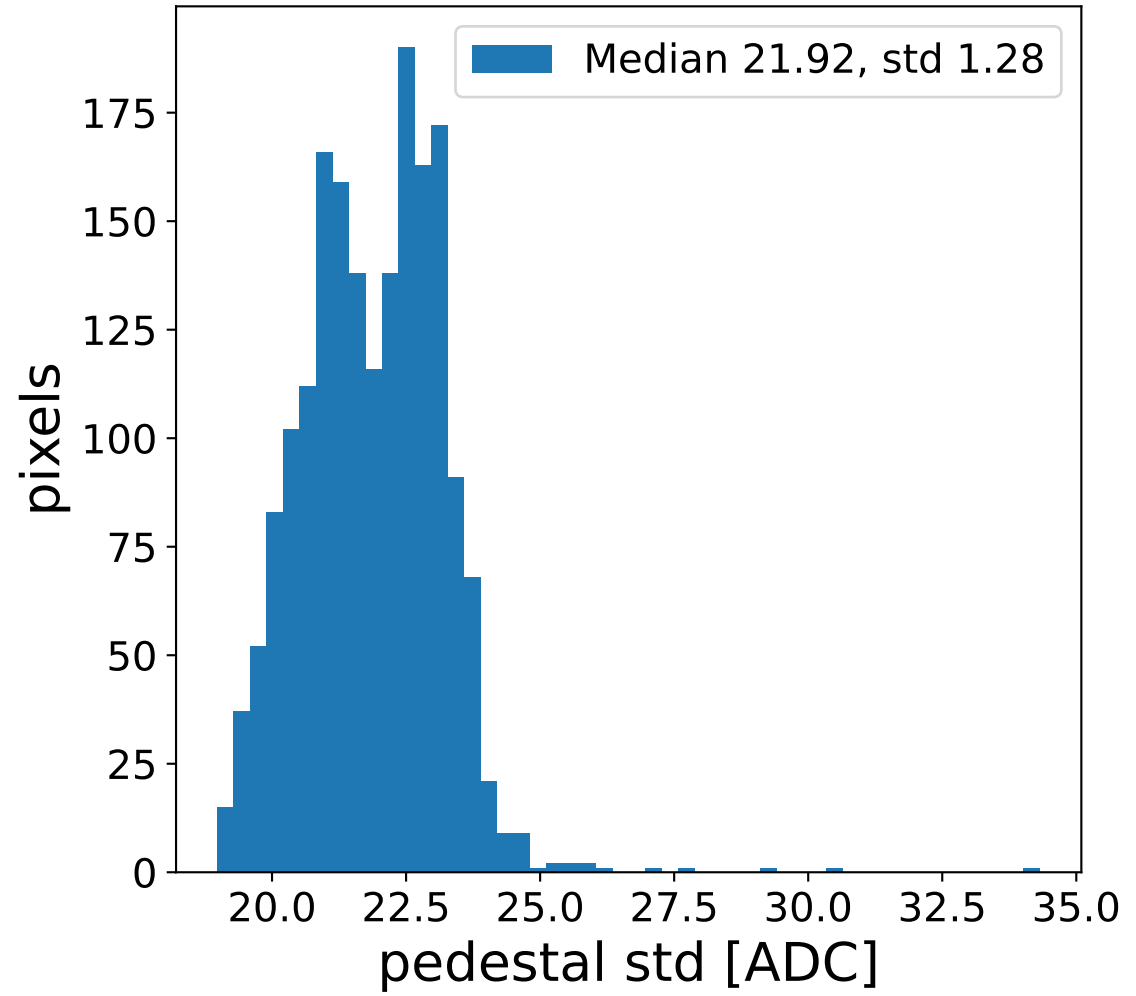

Run 3354, Cat-A calibration

Run 3354

Run 3354 channel: HG

FF sample of 10000 events

pedestal sample of 10000 events

flat-fielded gain [ADC/pe]

Run 3354 channel: LG

FF sample of 10000 events

pedestal sample of 10000 events

flat-fielded gain [ADC/pe]