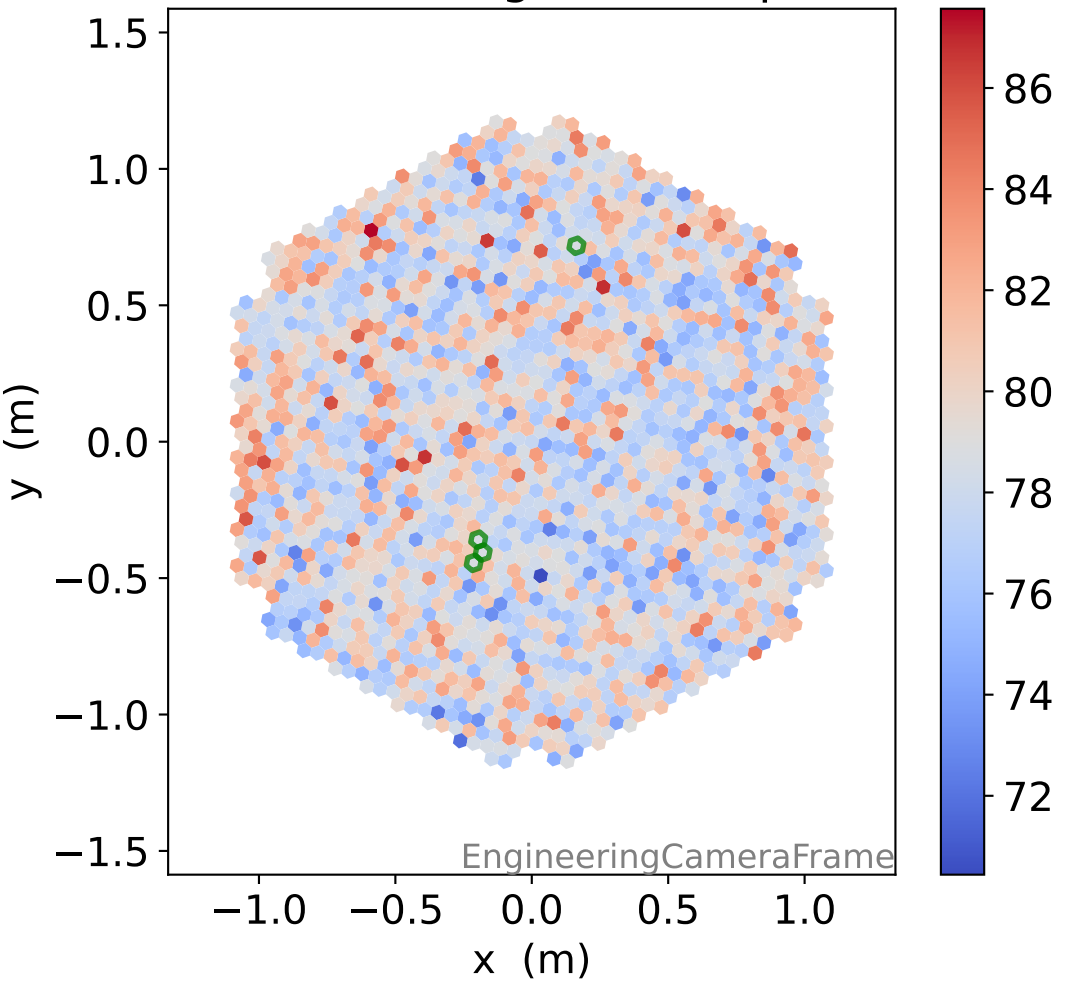

Run 3354, Cat-A calibration

Run 3354

Run 3354 channel: HG

FF sample of 10000 events

pedestal sample of 10000 events

flat-fielded gain [ADC/pe]

Run 3354 channel: LG

FF sample of 10000 events

pedestal sample of 10000 events

flat-fielded gain [ADC/pe]