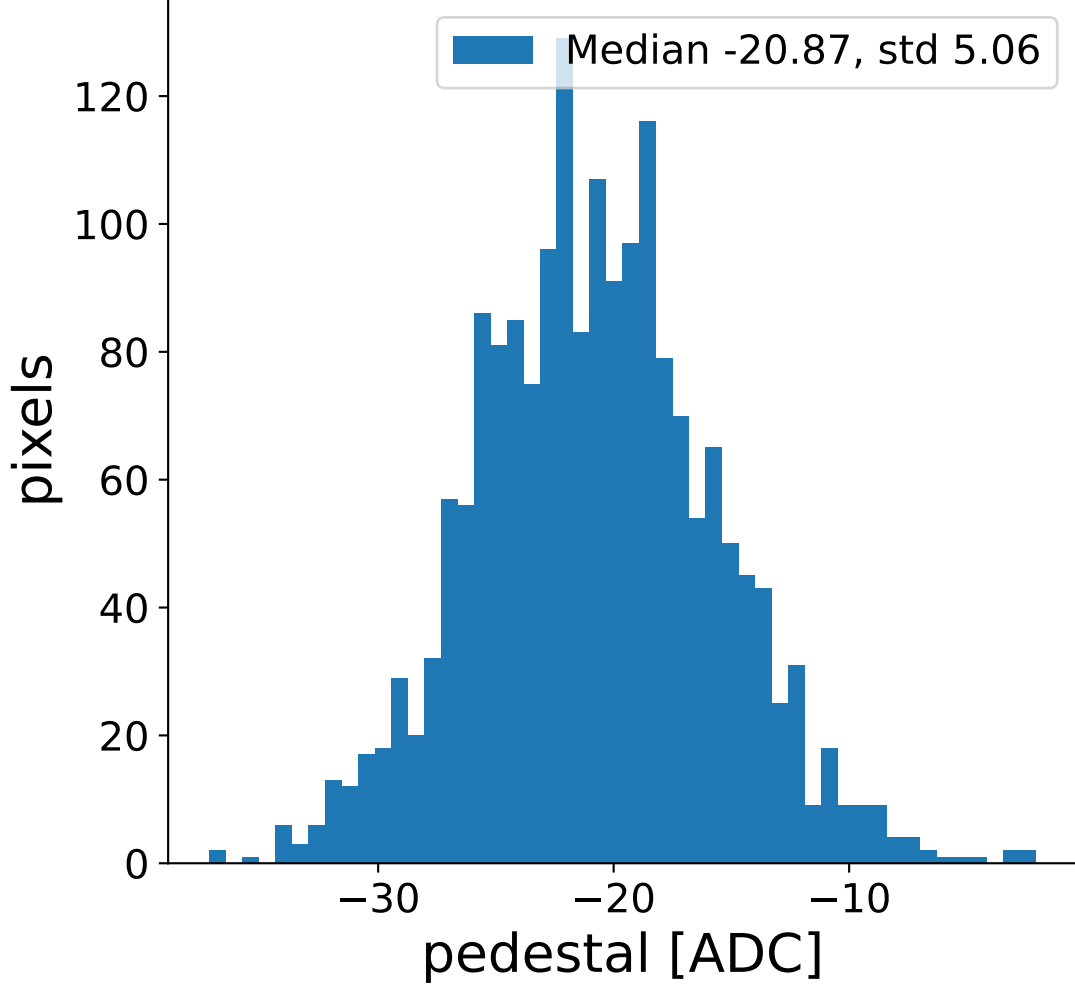

Run 3354, Cat-A calibration

Run 3354

Run 3354 channel: HG

FF sample of 10000 events

pedestal sample of 10000 events

flat-fielded gain [ADC/pe]

Run 3354 channel: LG

FF sample of 10000 events

pedestal sample of 10000 events

flat-fielded gain [ADC/pe]