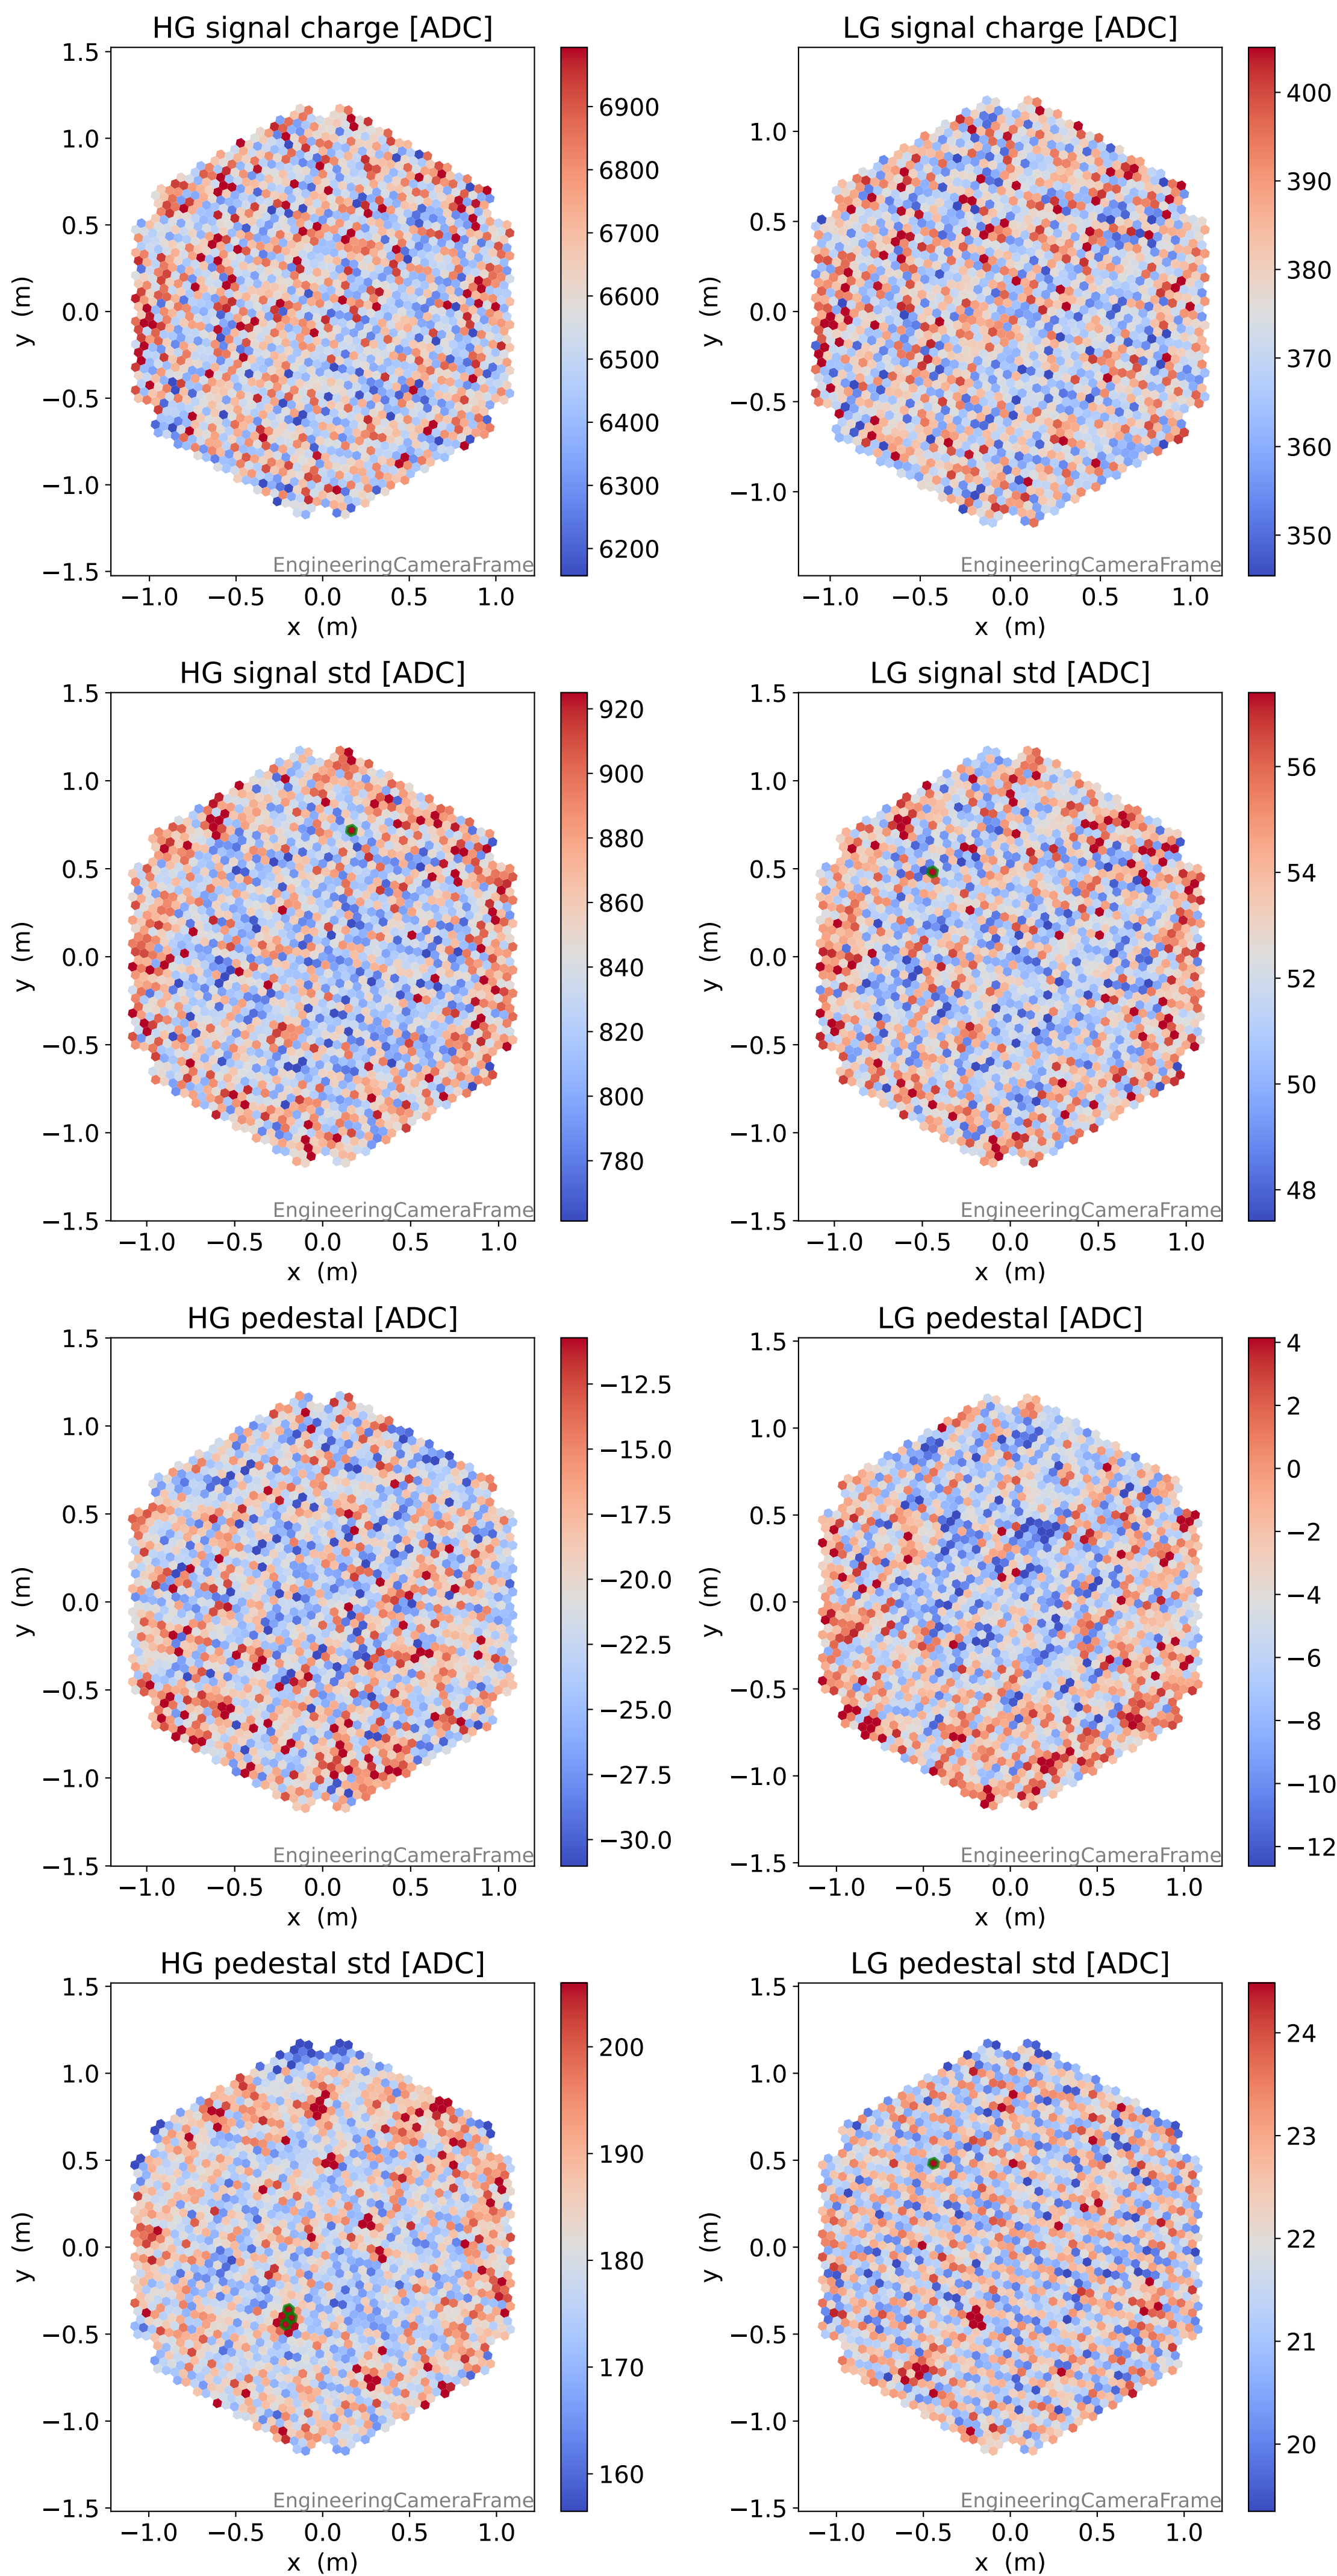

Run 3354, Cat-A calibration

Run 3354

Run 3354 channel: HG

FF sample of 10000 events

pedestal sample of 10000 events

flat-fielded gain [ADC/pe]

Run 3354 channel: LG

FF sample of 10000 events

pedestal sample of 10000 events

flat-fielded gain [ADC/pe]