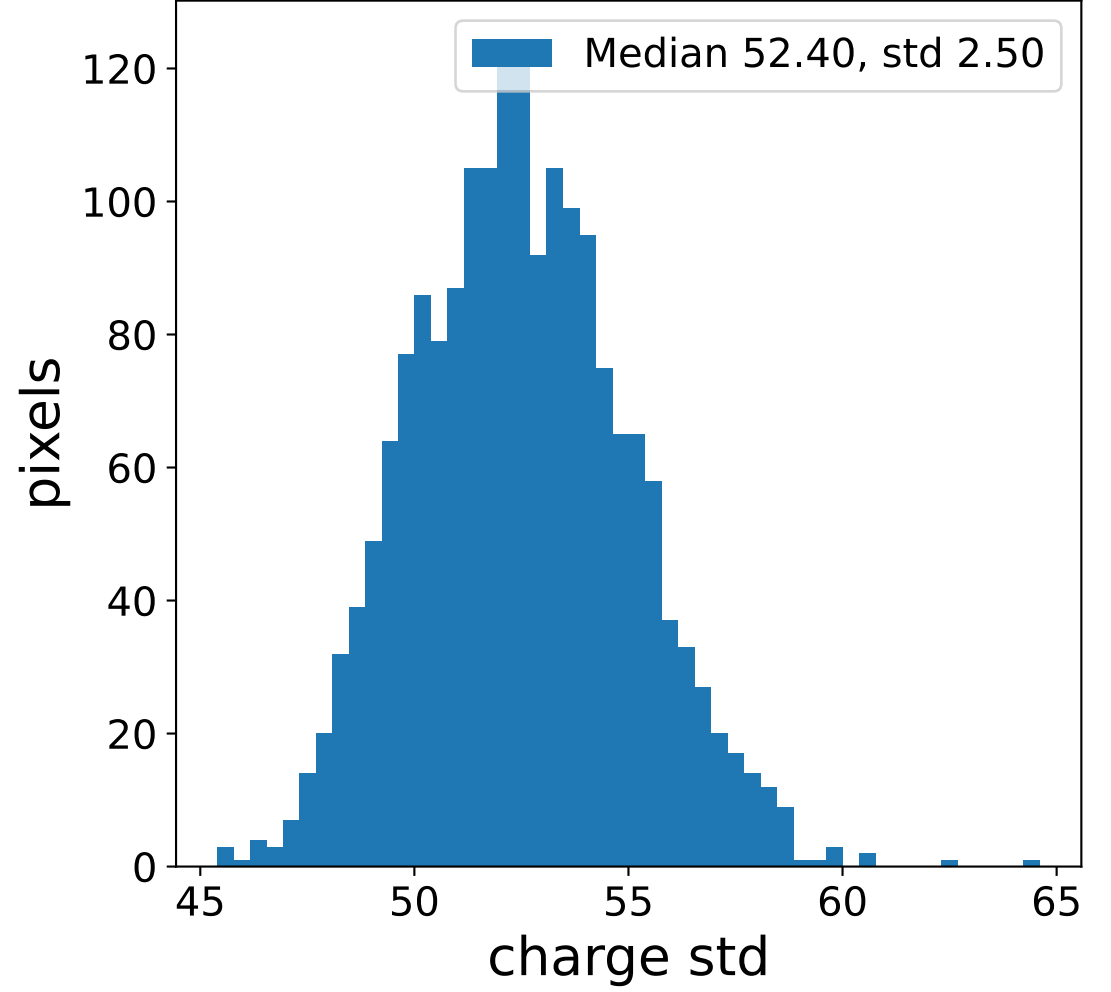

Run 3354, Cat-A calibration

Run 3354

Run 3354 channel: HG

FF sample of 10000 events

pedestal sample of 10000 events

flat-fielded gain [ADC/pe]

Run 3354 channel: LG

FF sample of 10000 events

pedestal sample of 10000 events

flat-fielded gain [ADC/pe]