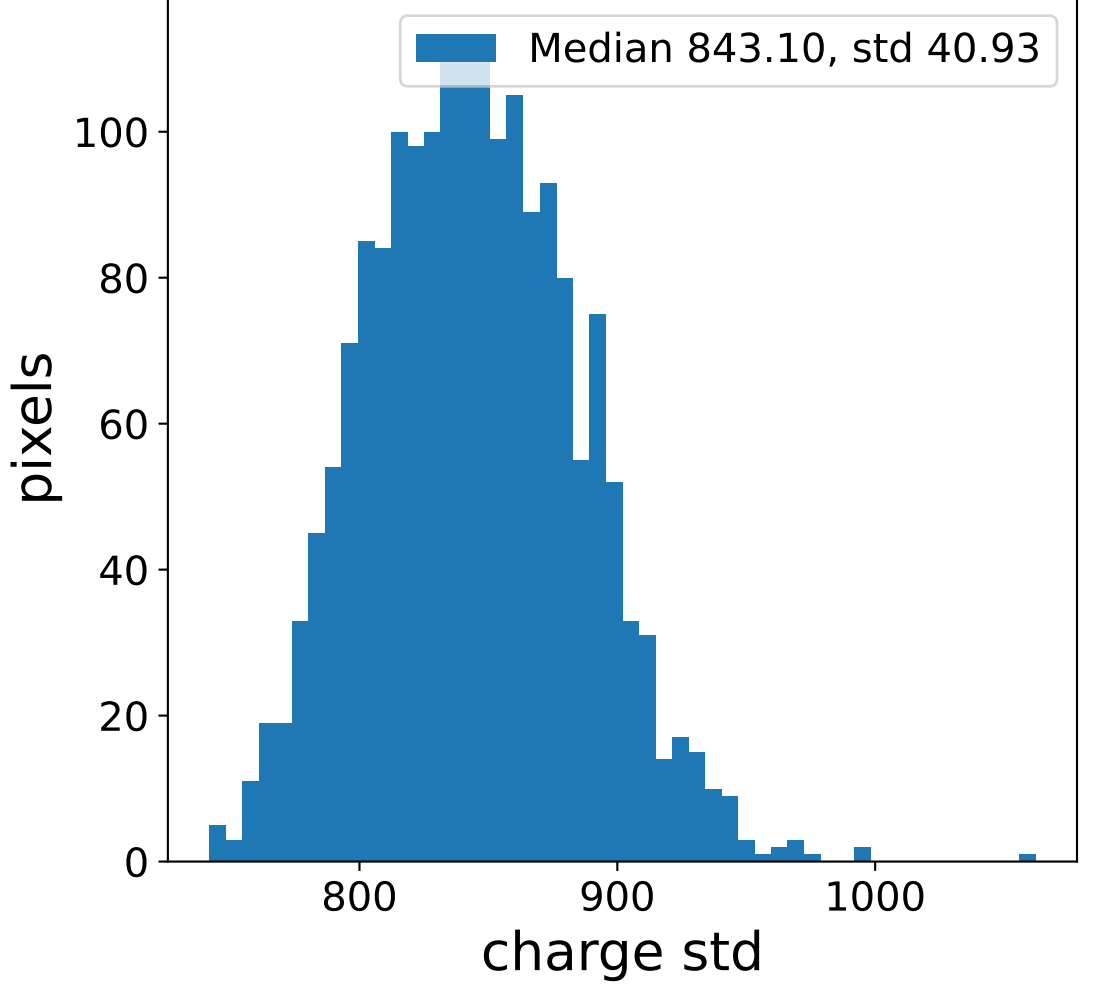

Run 3354, Cat-A calibration

Run 3354

Run 3354 channel: HG

FF sample of 10000 events

pedestal sample of 10000 events

flat-fielded gain [ADC/pe]

Run 3354 channel: LG

FF sample of 10000 events

pedestal sample of 10000 events

flat-fielded gain [ADC/pe]