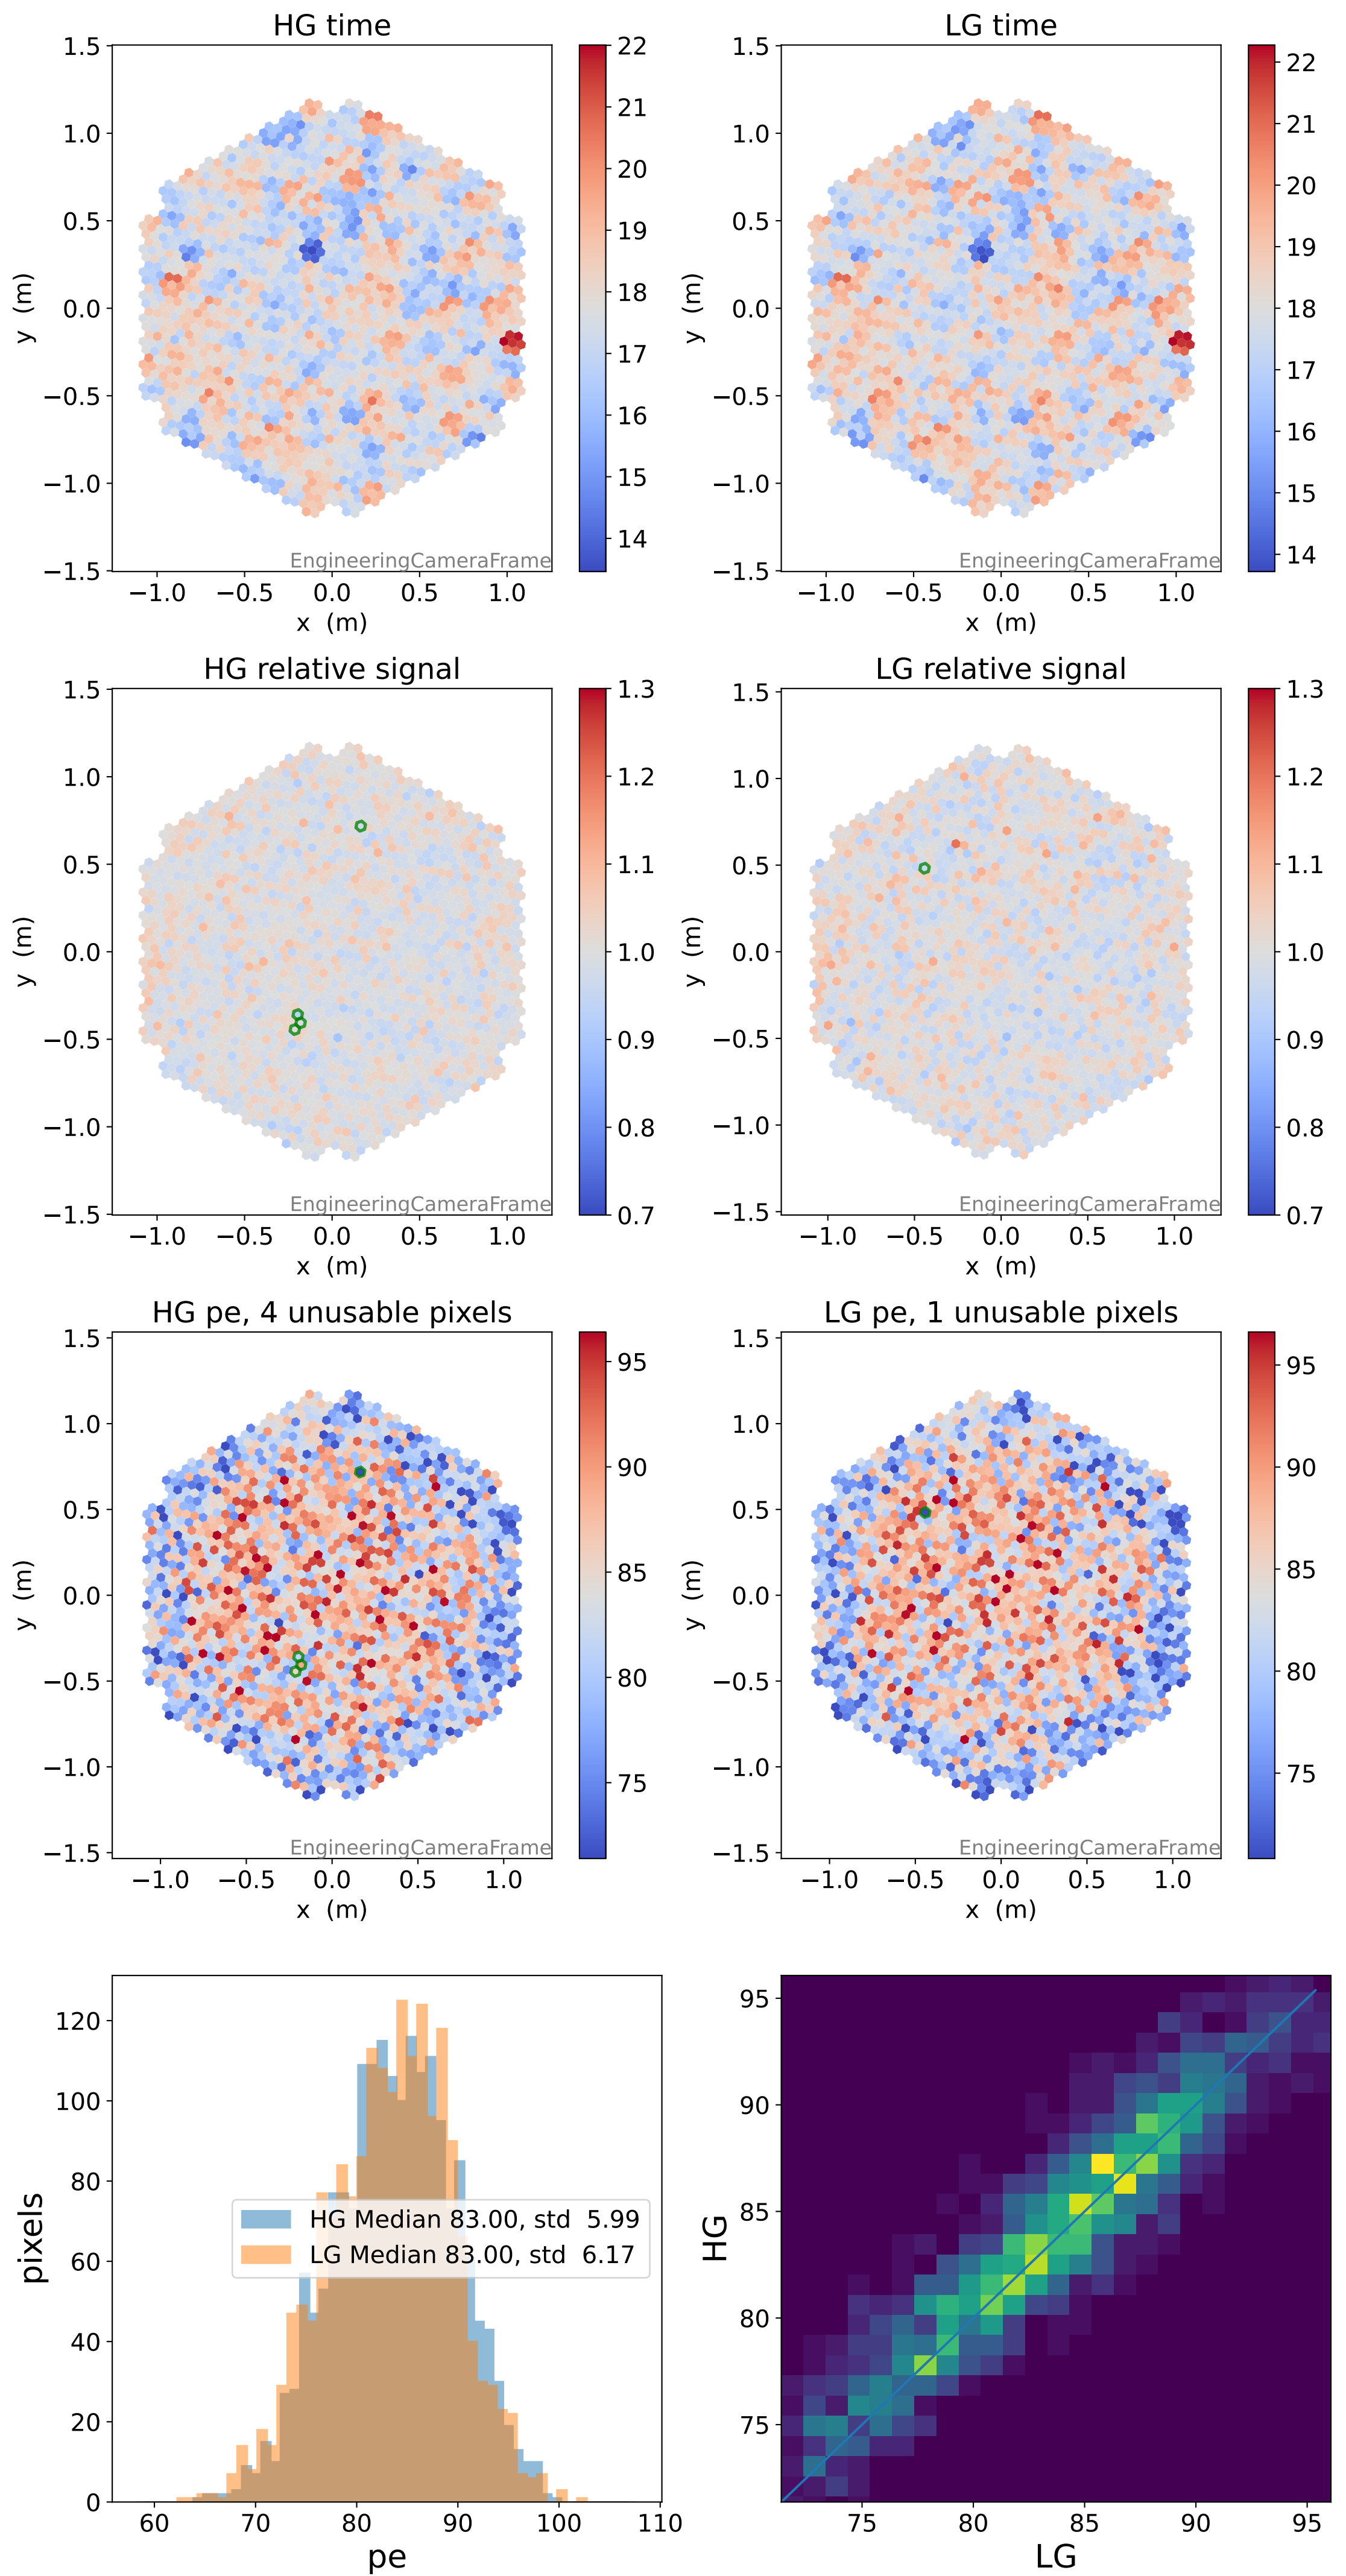

Run 3354, Cat-A calibration

Run 3354

Run 3354 channel: HG

FF sample of 10000 events

pedestal sample of 10000 events

flat-fielded gain [ADC/pe]

Run 3354 channel: LG

FF sample of 10000 events

pedestal sample of 10000 events

flat-fielded gain [ADC/pe]