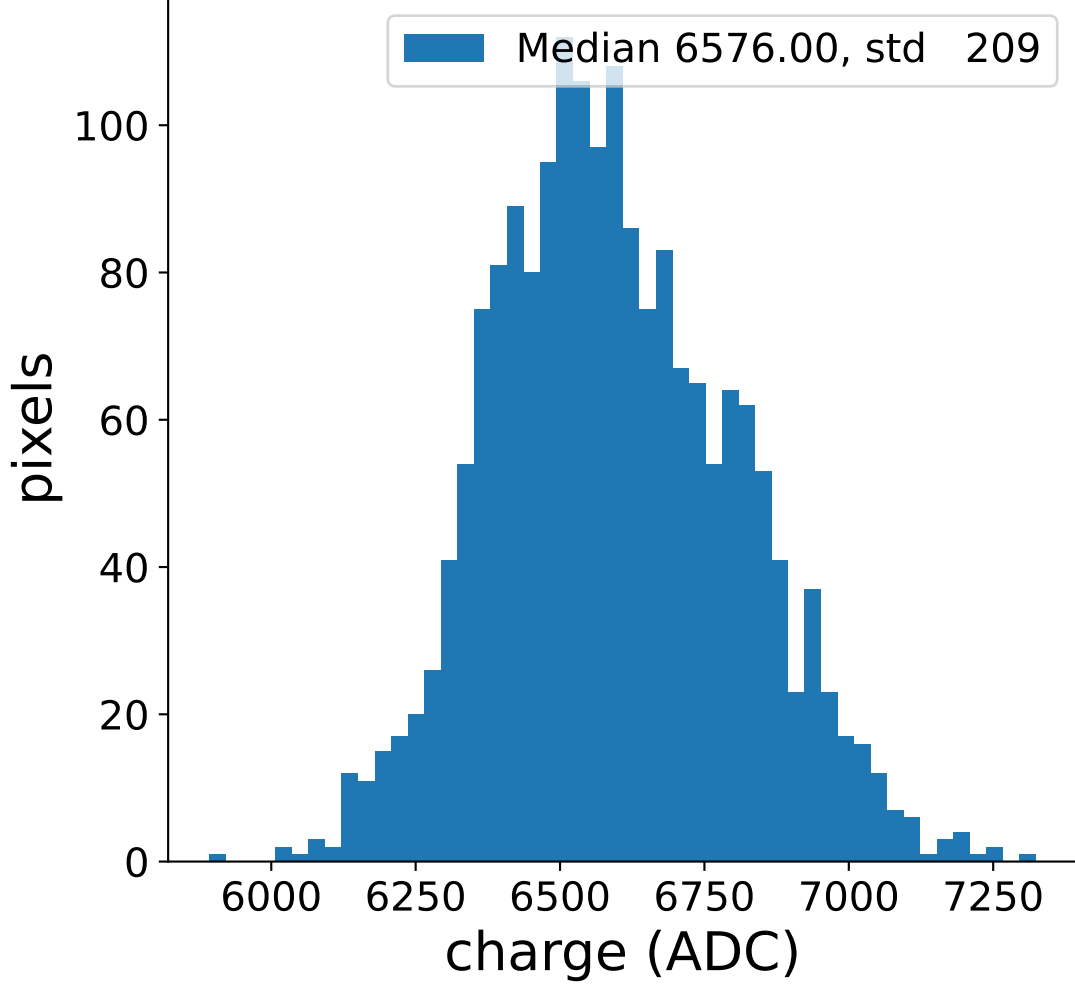

Run 3354, Cat-A calibration

Run 3354

Run 3354 channel: HG

FF sample of 10000 events

pedestal sample of 10000 events

flat-fielded gain [ADC/pe]

Run 3354 channel: LG

FF sample of 10000 events

pedestal sample of 10000 events

flat-fielded gain [ADC/pe]