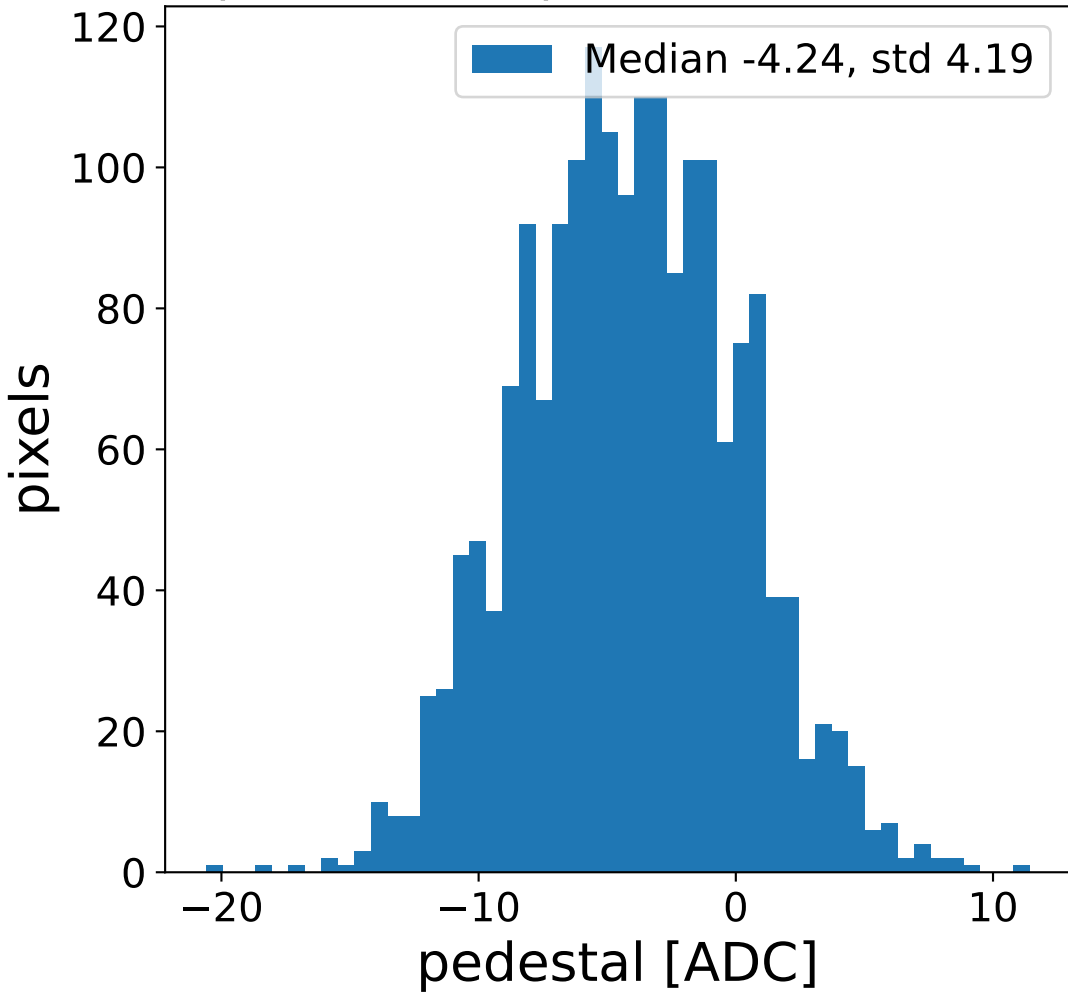

Run 3354, Cat-A calibration

Run 3354

Run 3354 channel: HG

FF sample of 10000 events

pedestal sample of 10000 events

flat-fielded gain [ADC/pe]

Run 3354 channel: LG

FF sample of 10000 events

pedestal sample of 10000 events

flat-fielded gain [ADC/pe]