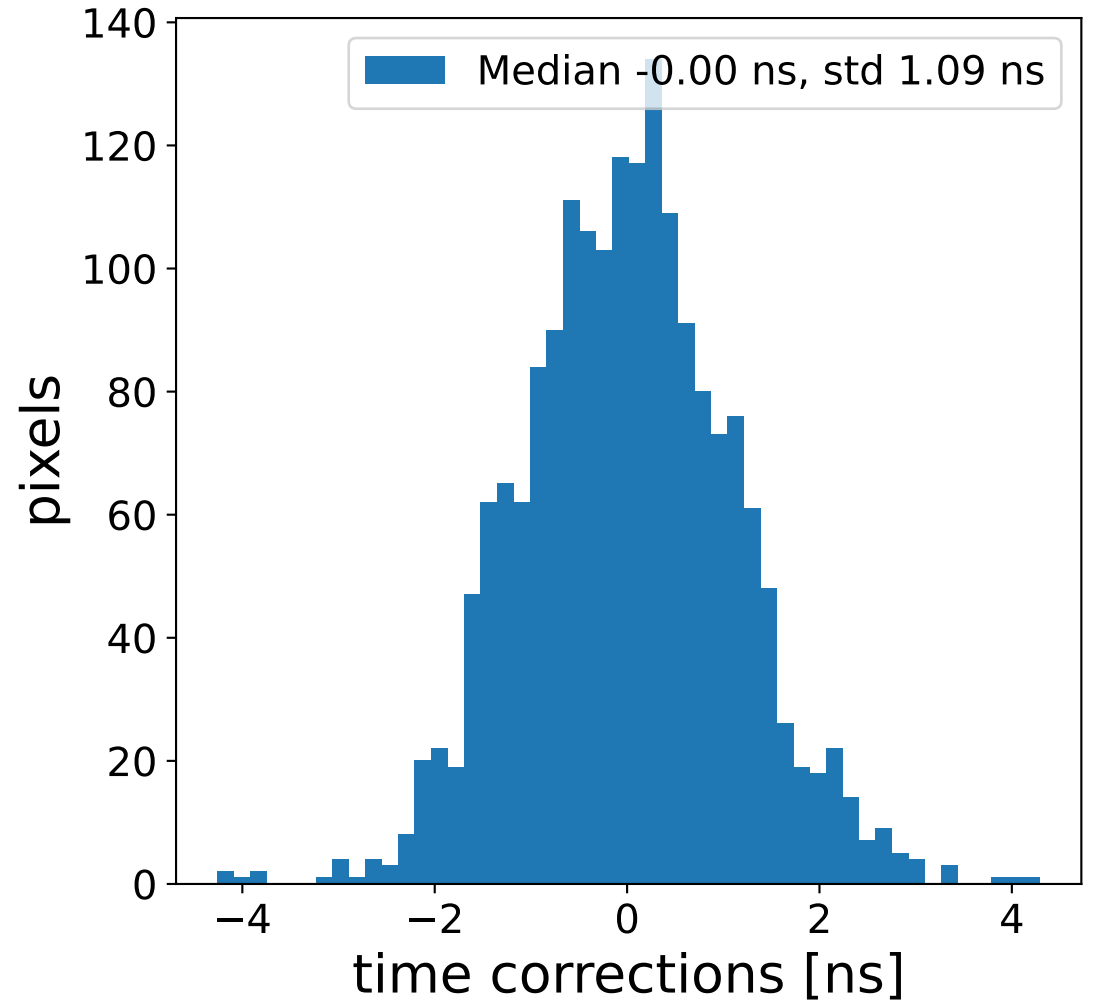

Run 3354, Cat-A calibration

Run 3354

Run 3354 channel: HG

FF sample of 10000 events

pedestal sample of 10000 events

flat-fielded gain [ADC/pe]

Run 3354 channel: LG

FF sample of 10000 events

pedestal sample of 10000 events

flat-fielded gain [ADC/pe]