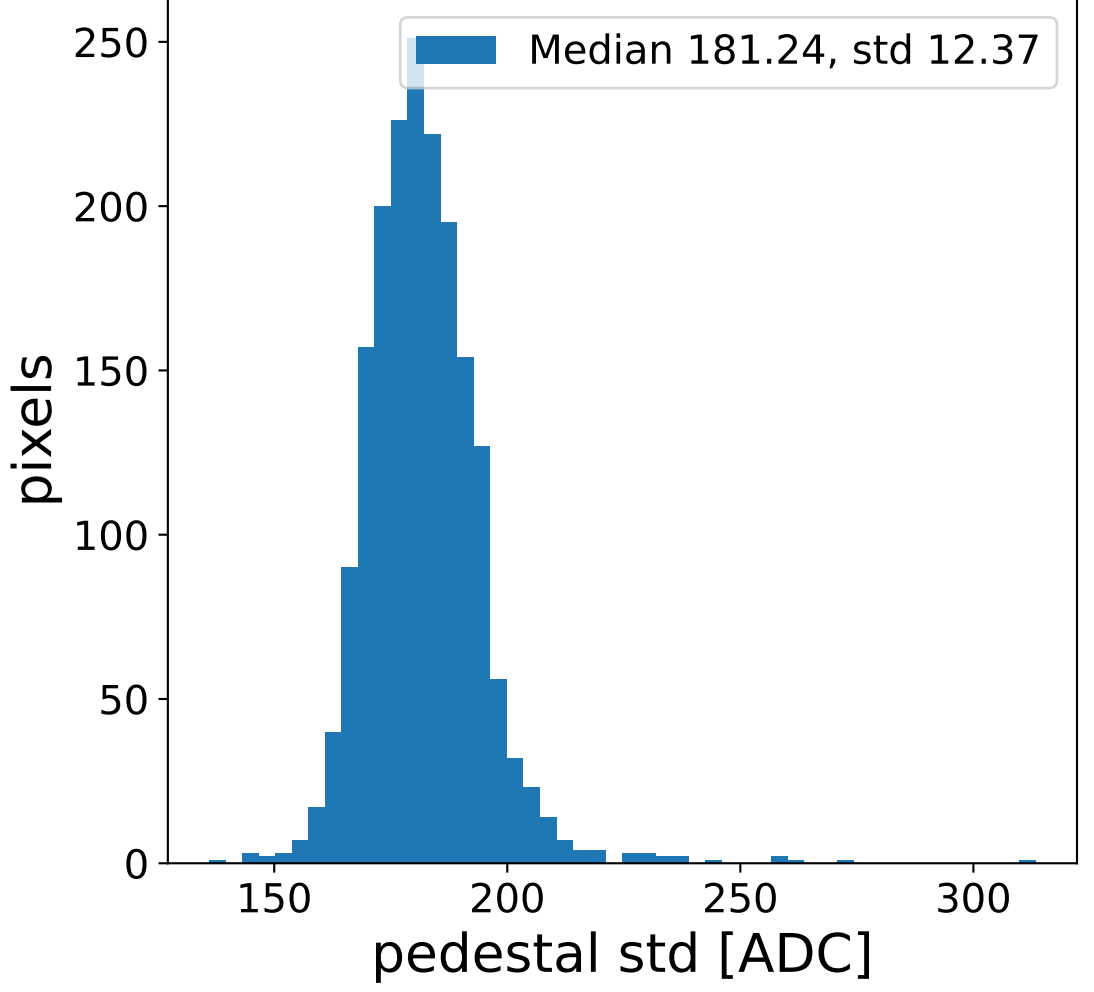

Run 3354, Cat-A calibration

Run 3354

Run 3354 channel: HG

FF sample of 10000 events

pedestal sample of 10000 events

flat-fielded gain [ADC/pe]

Run 3354 channel: LG

FF sample of 10000 events

pedestal sample of 10000 events

flat-fielded gain [ADC/pe]