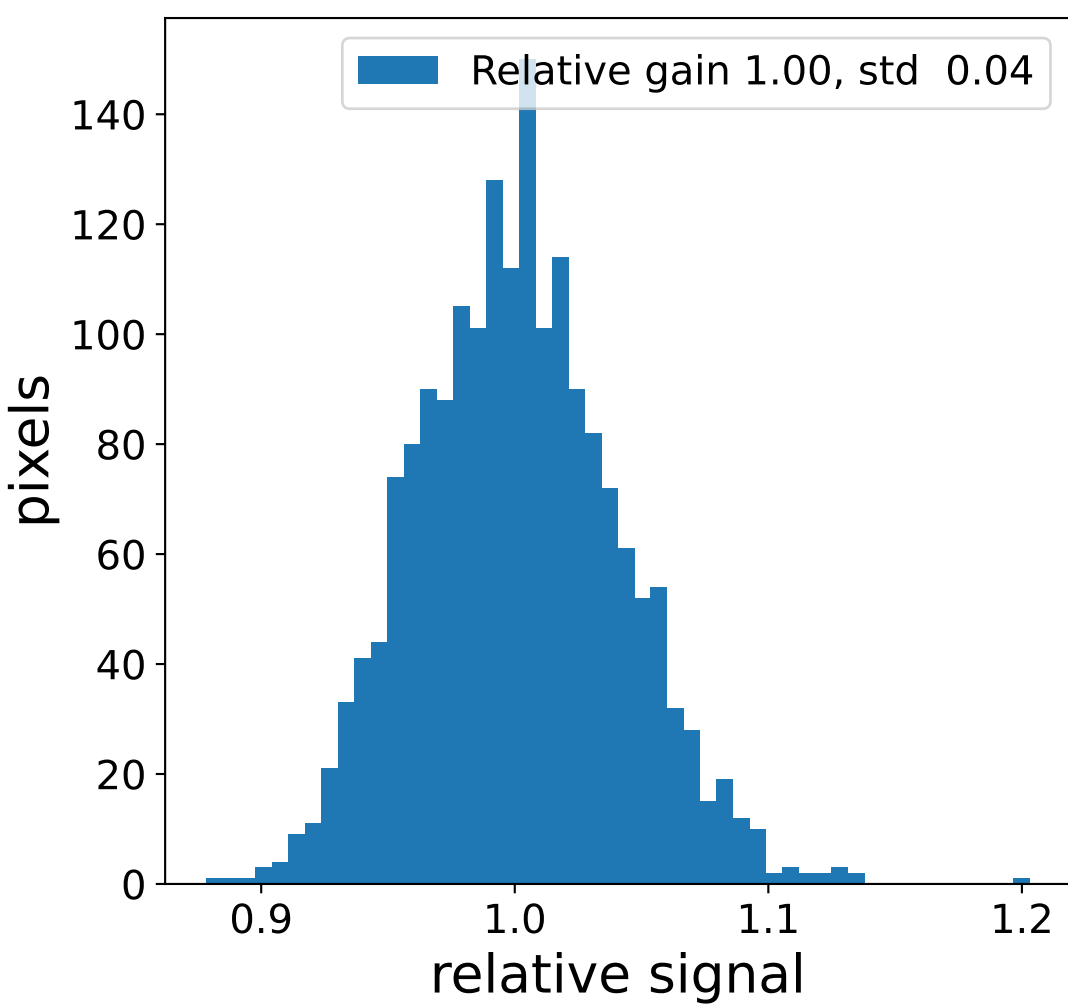

Run 3354, Cat-A calibration

Run 3354

Run 3354 channel: HG

FF sample of 10000 events

pedestal sample of 10000 events

flat-fielded gain [ADC/pe]

Run 3354 channel: LG

FF sample of 10000 events

pedestal sample of 10000 events

flat-fielded gain [ADC/pe]