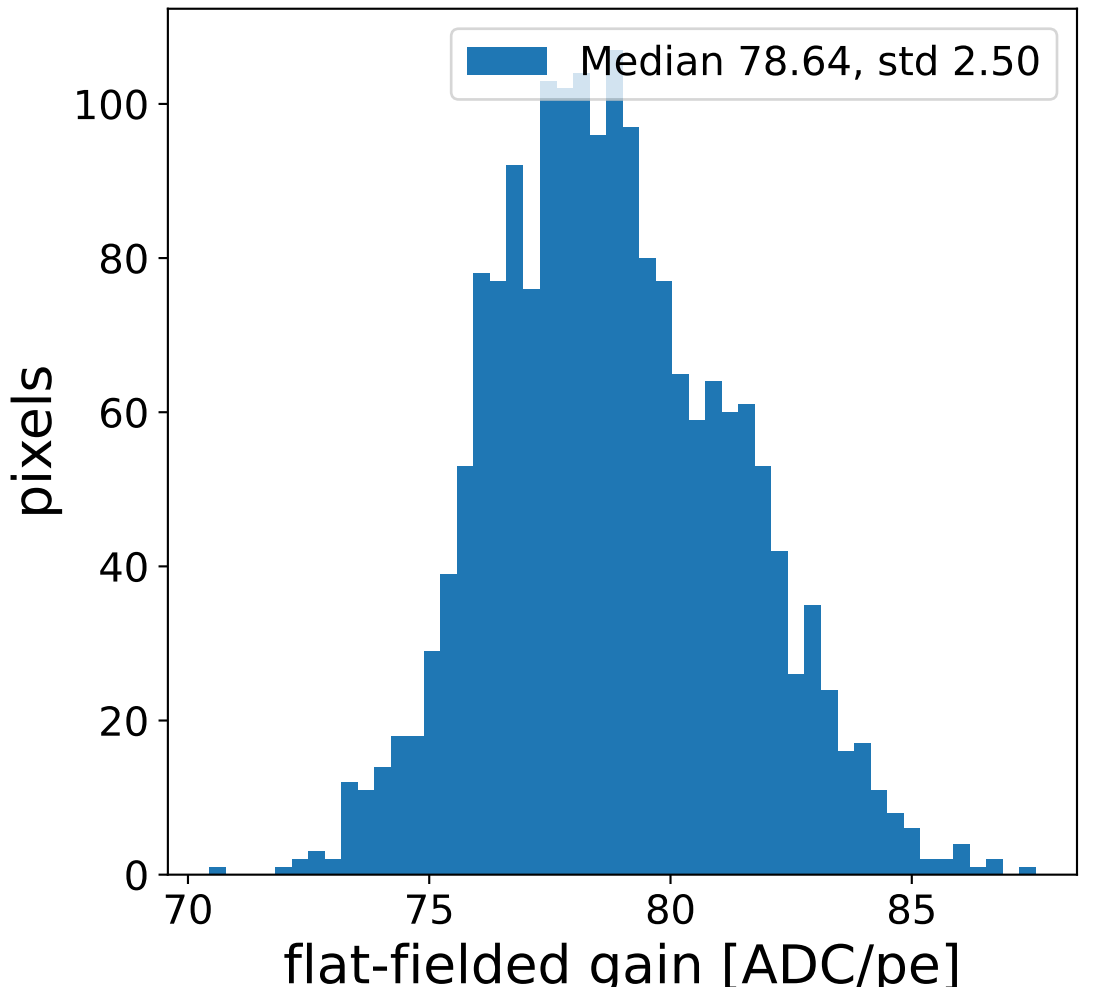

Run 3354, Cat-A calibration

Run 3354

Run 3354 channel: HG

FF sample of 10000 events

pedestal sample of 10000 events

flat-fielded gain [ADC/pe]

Run 3354 channel: LG

FF sample of 10000 events

pedestal sample of 10000 events

flat-fielded gain [ADC/pe]