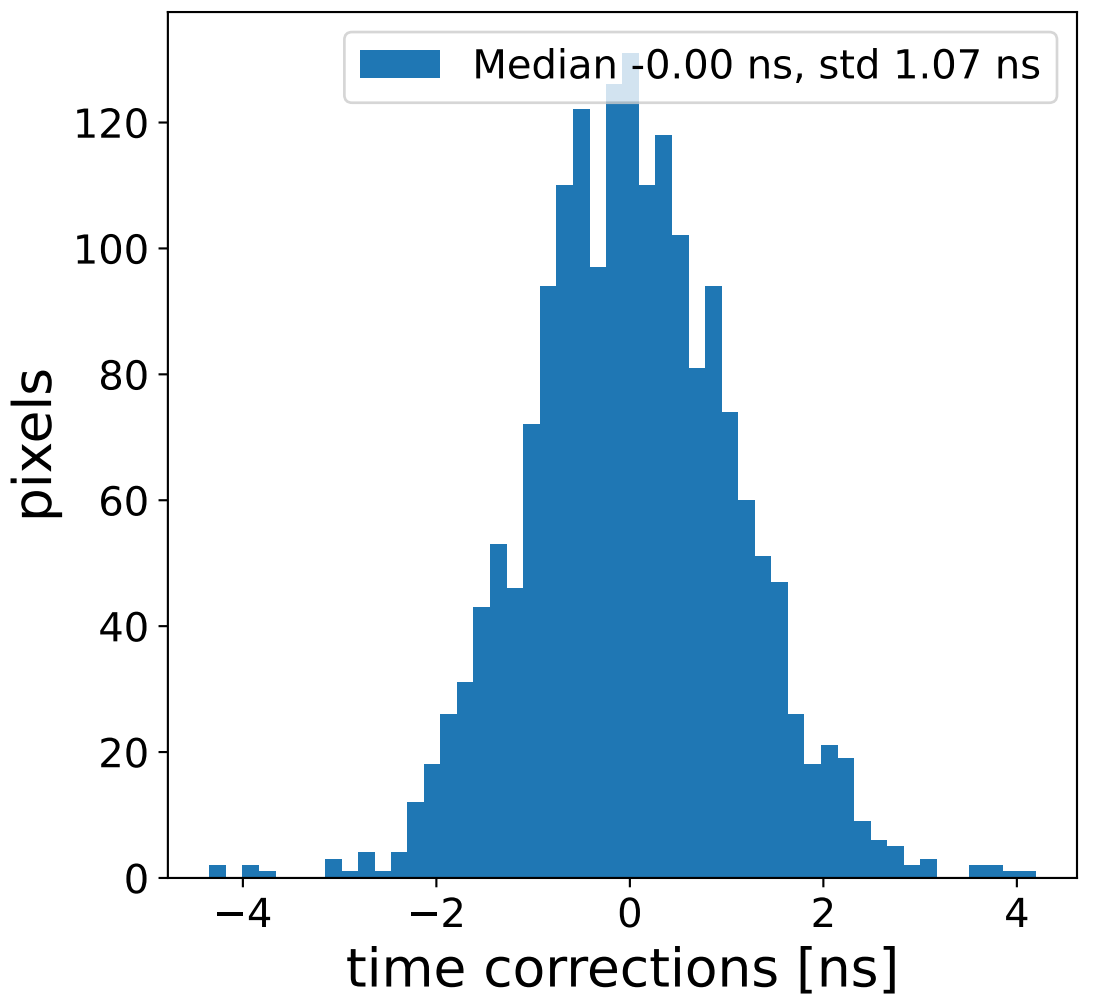

Run 3354, Cat-A calibration

Run 3354

Run 3354 channel: HG

FF sample of 10000 events

pedestal sample of 10000 events

flat-fielded gain [ADC/pe]

Run 3354 channel: LG

FF sample of 10000 events

pedestal sample of 10000 events

flat-fielded gain [ADC/pe]