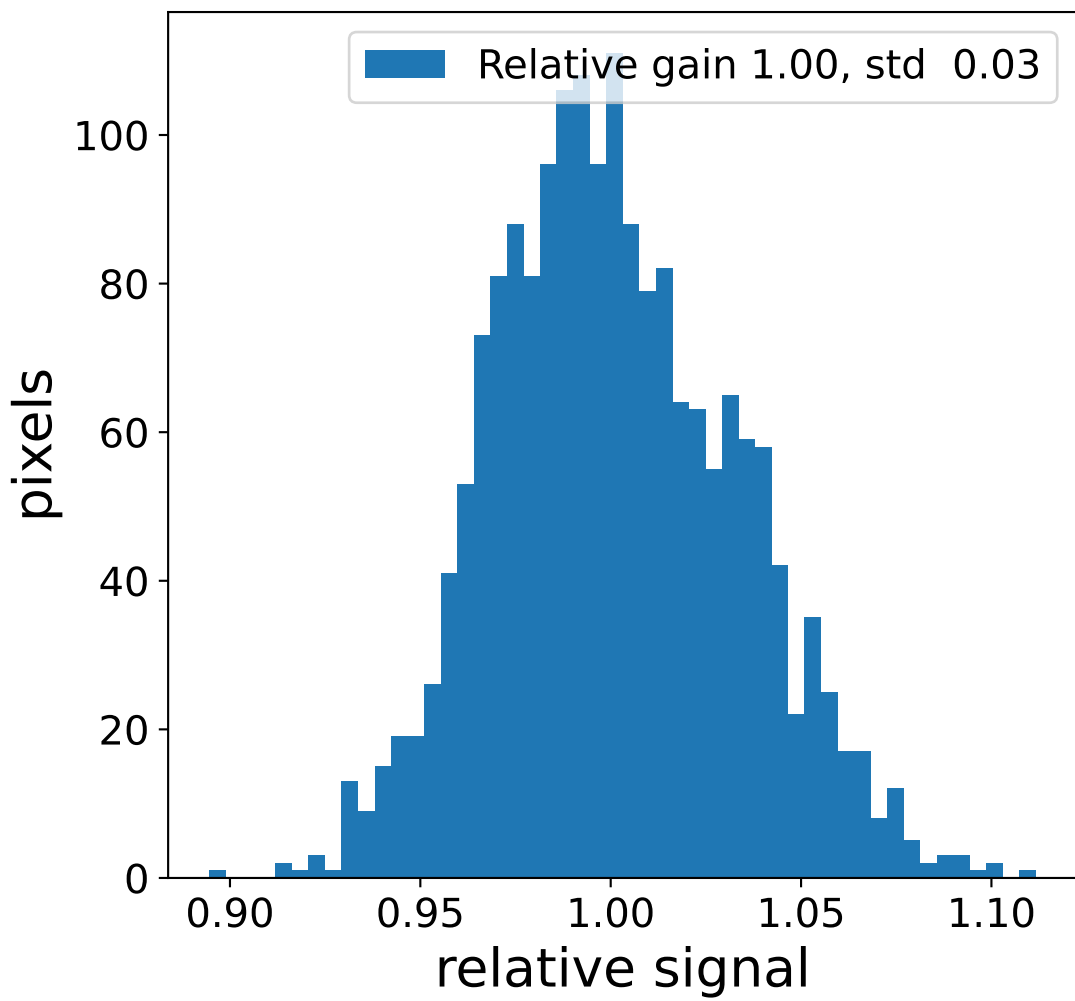

Run 3354, Cat-A calibration

Run 3354

Run 3354 channel: HG

FF sample of 10000 events

pedestal sample of 10000 events

flat-fielded gain [ADC/pe]

Run 3354 channel: LG

FF sample of 10000 events

pedestal sample of 10000 events

flat-fielded gain [ADC/pe]