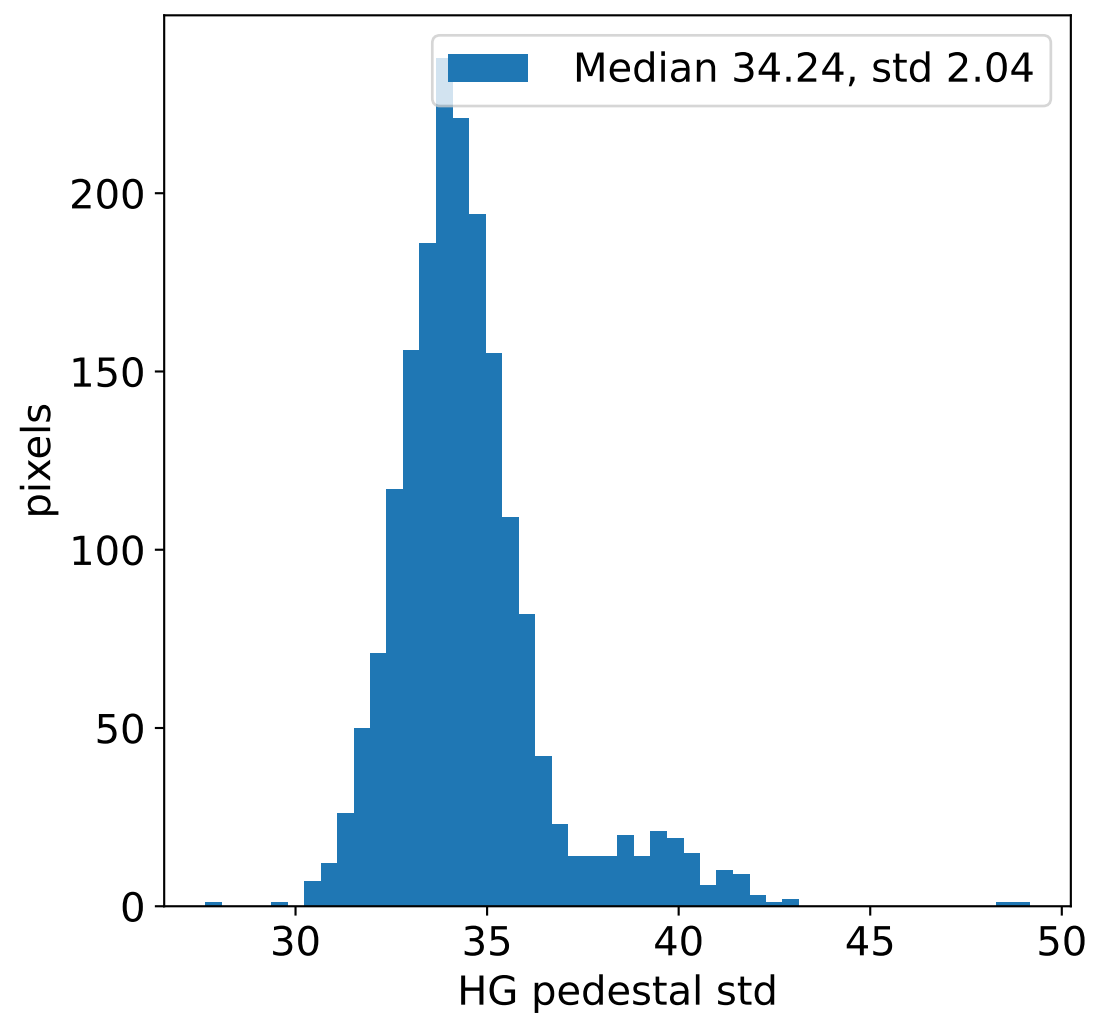

Run 3512, integration on 12 samples

HG pedestal [ADC]

LG pedestal [ADC]

HG pedestal std [ADC]

LG pedestal std [ADC]

Run 3512, pixel 0

Run 3512, pixel 0