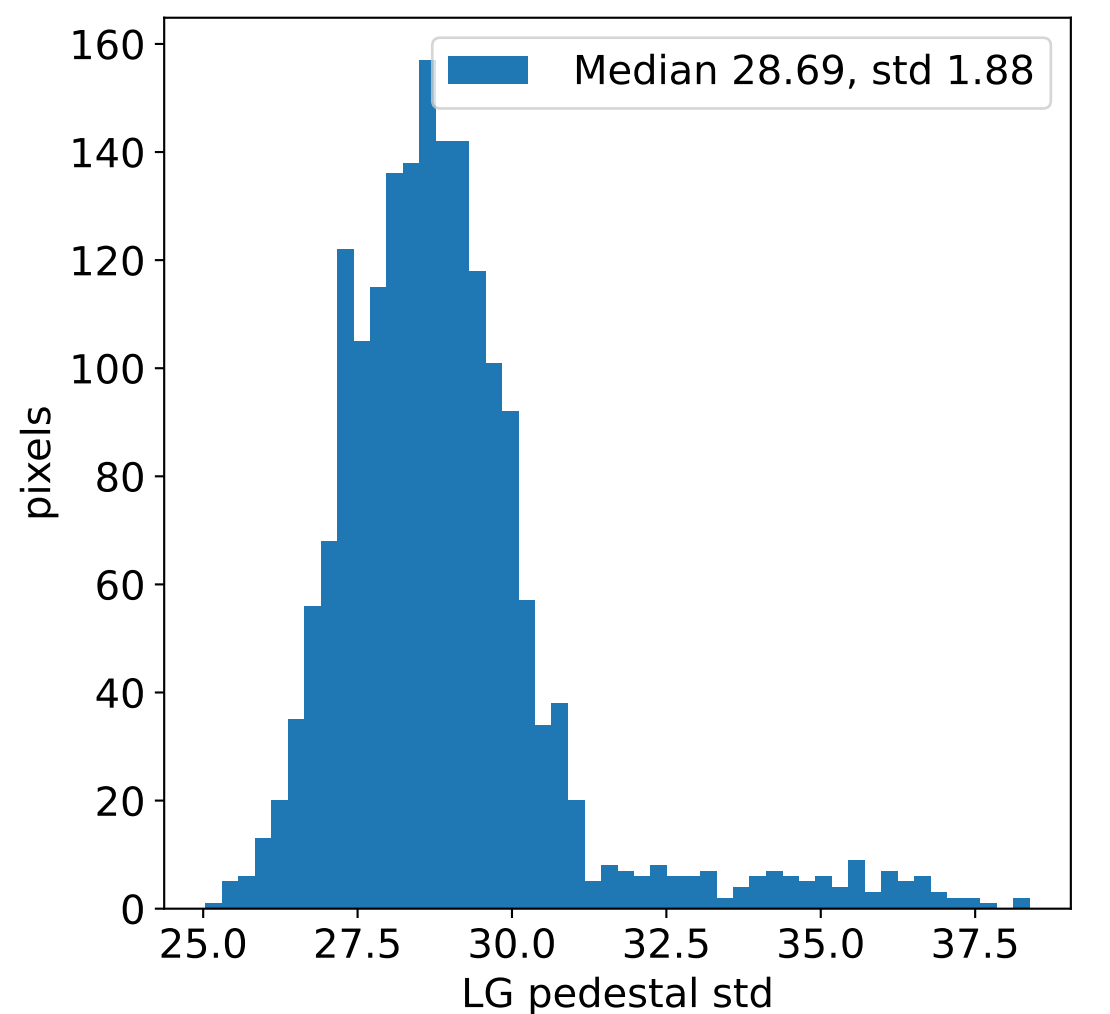

Run 3512, integration on 12 samples

HG pedestal [ADC]

LG pedestal [ADC]

HG pedestal std [ADC]

LG pedestal std [ADC]

Run 3512, pixel 0

Run 3512, pixel 0