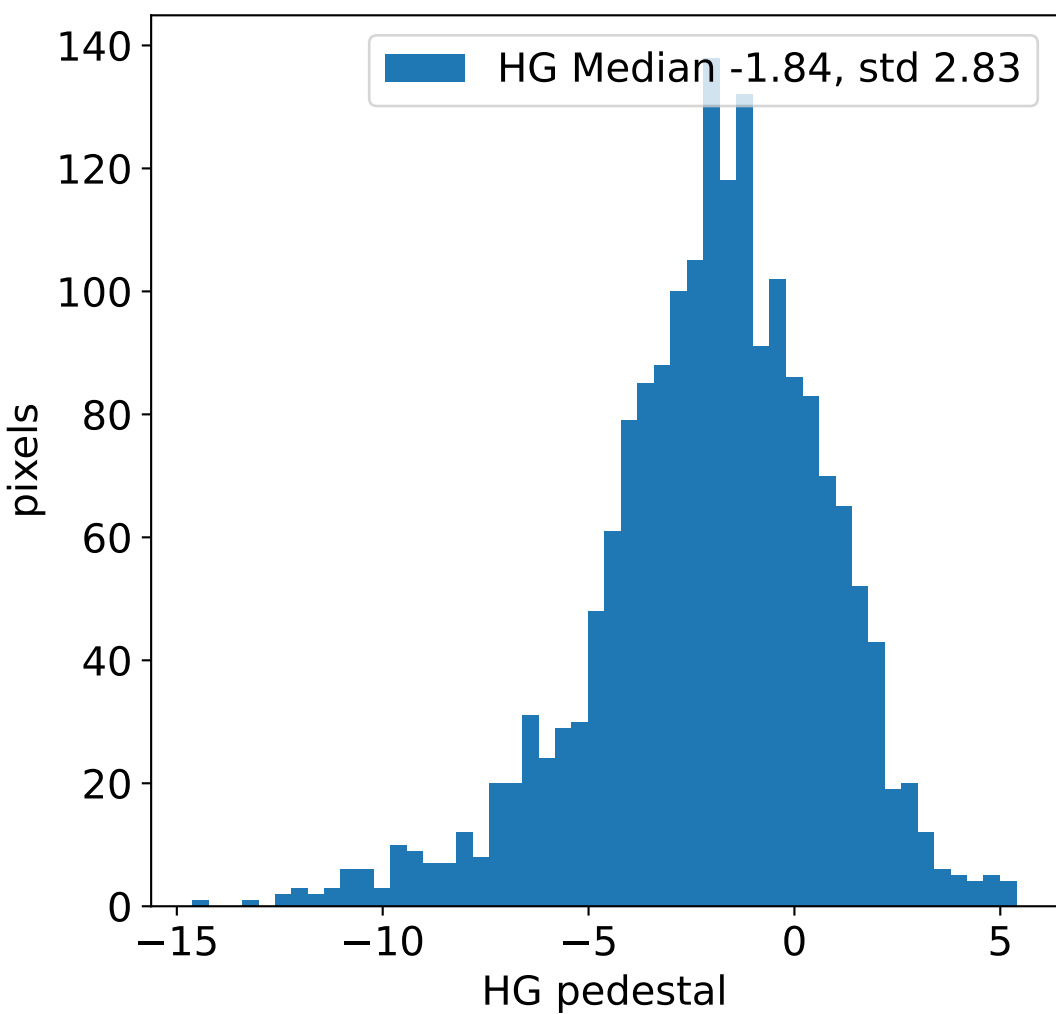

Run 3512, integration on 12 samples

HG pedestal [ADC]

LG pedestal [ADC]

HG pedestal std [ADC]

LG pedestal std [ADC]

Run 3512, pixel 0

Run 3512, pixel 0