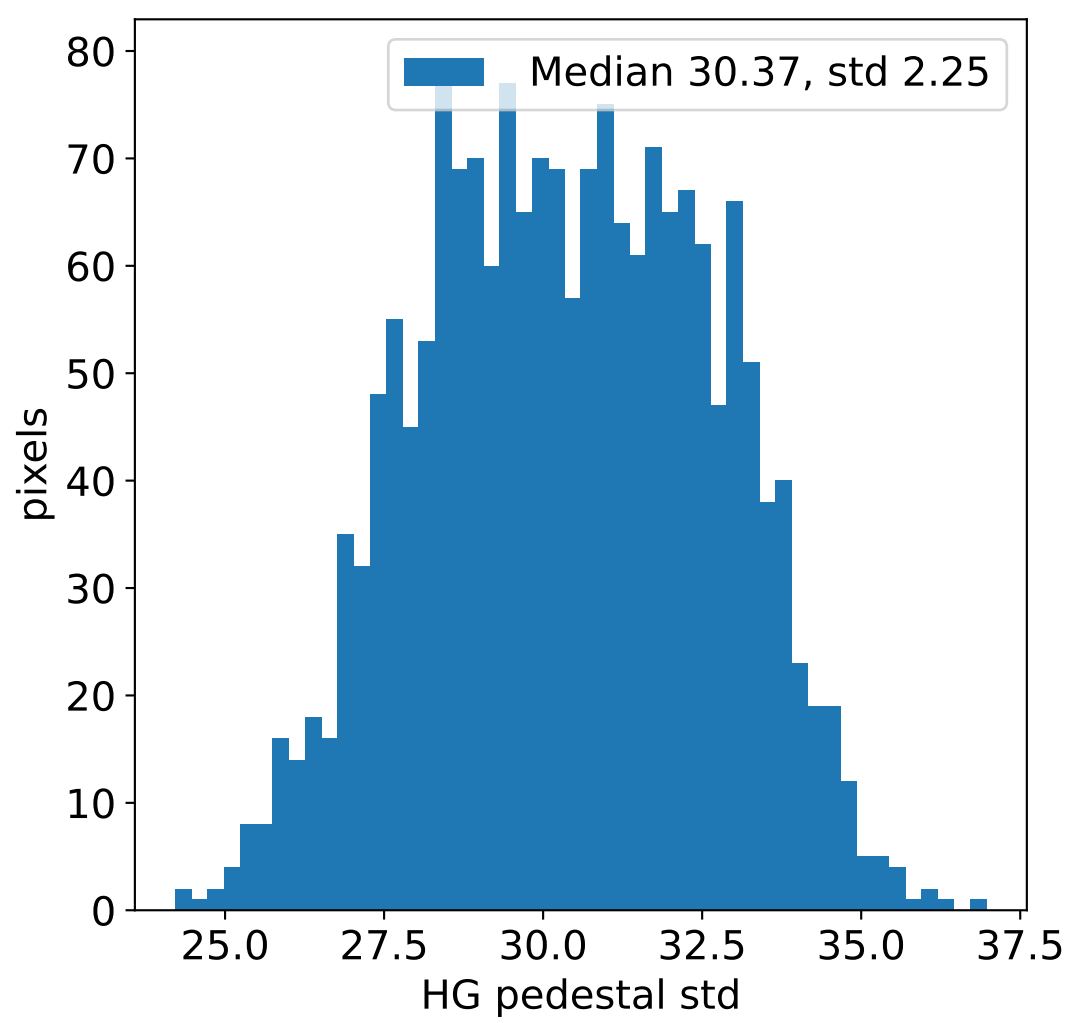

Run 24016, integration on 12 samples

Run 24016, pixel 0

Run 24016, pixel 0