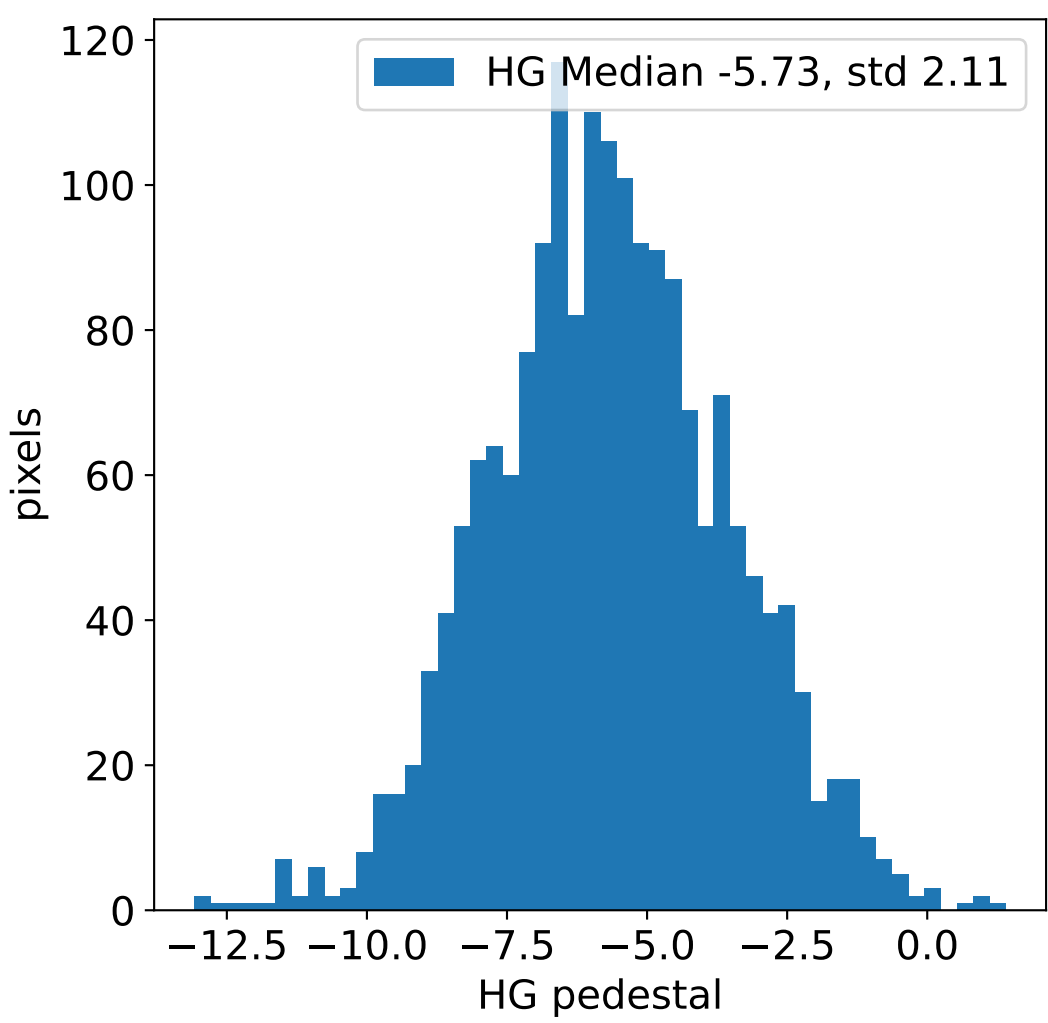

Run 24016, integration on 12 samples

Run 24016, pixel 0

Run 24016, pixel 0