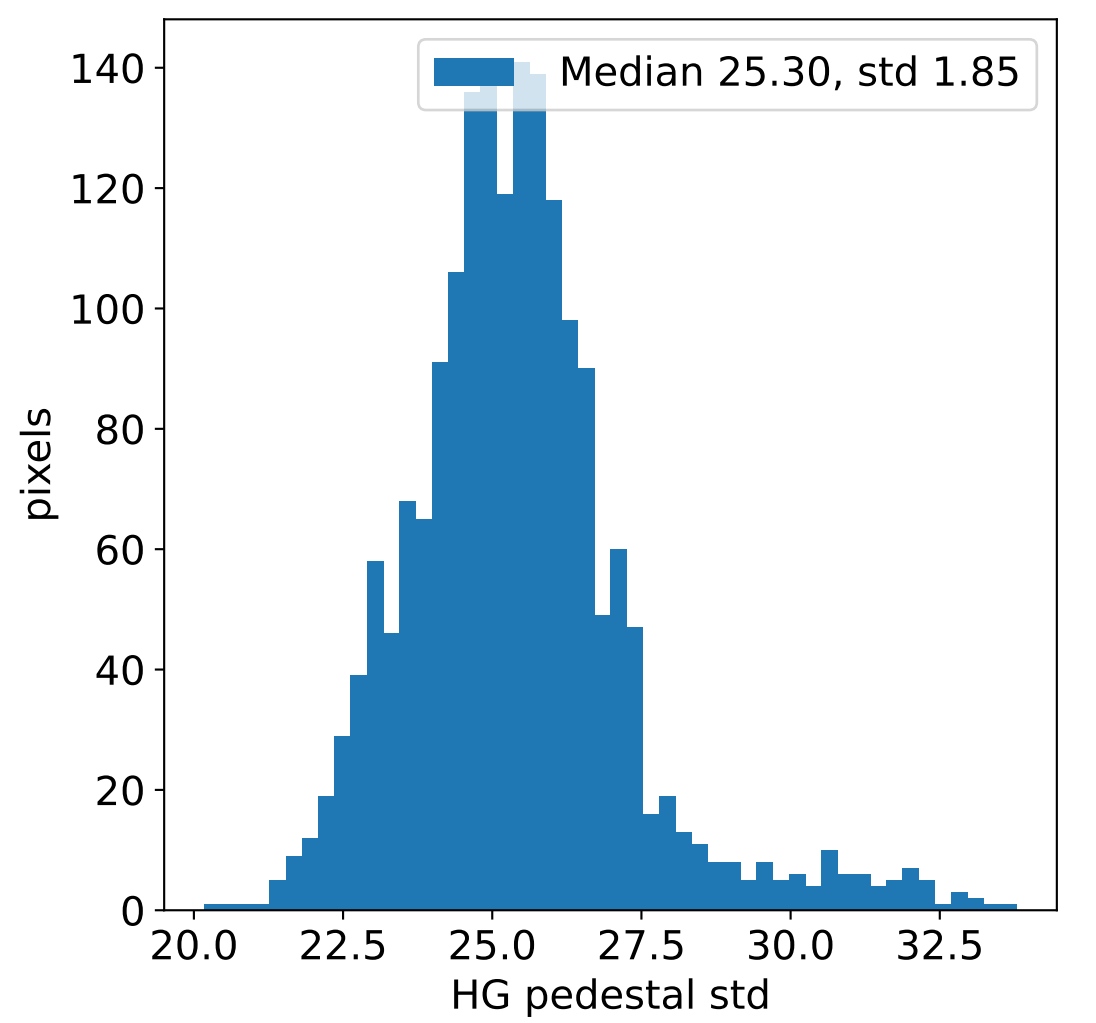

Run 23894, integration on 12 samples

Run 23894, pixel 0

Run 23894, pixel 0