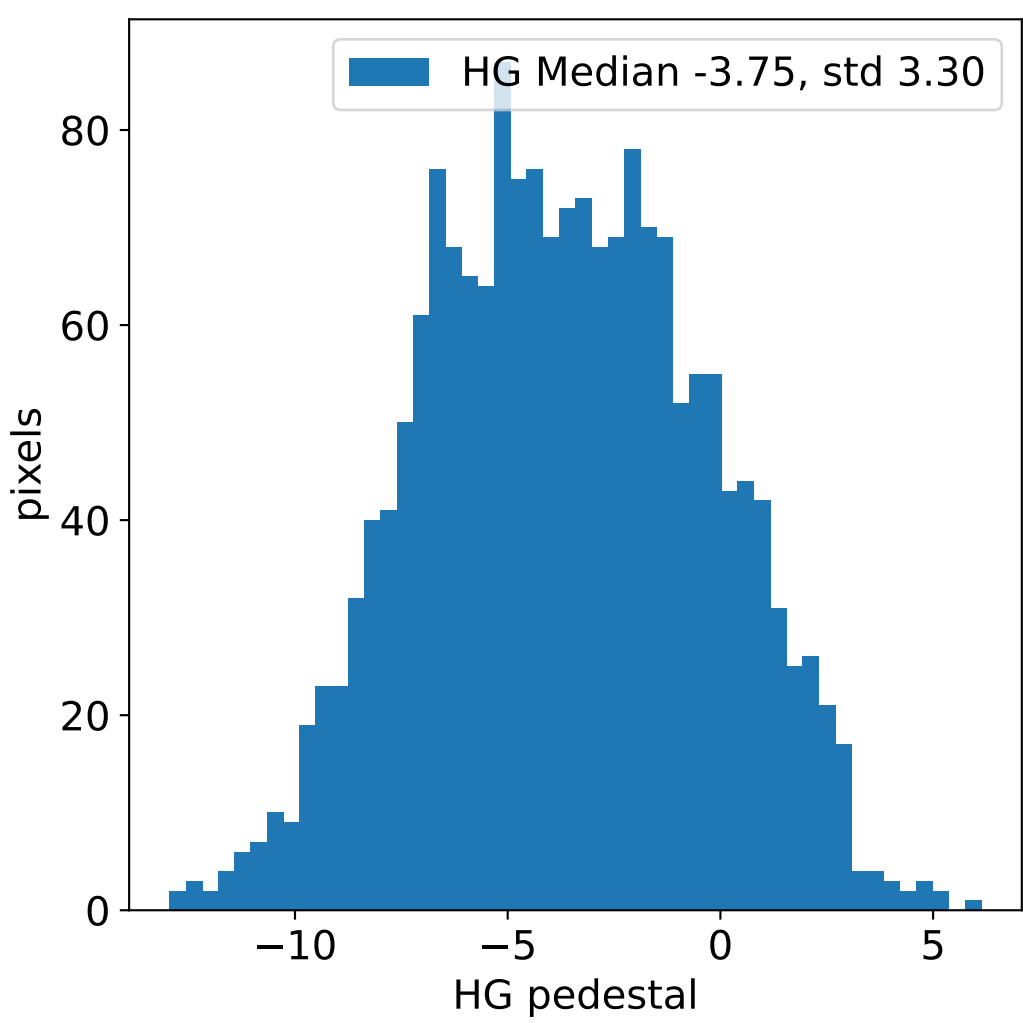

Run 23894, integration on 12 samples

Run 23894, pixel 0

Run 23894, pixel 0