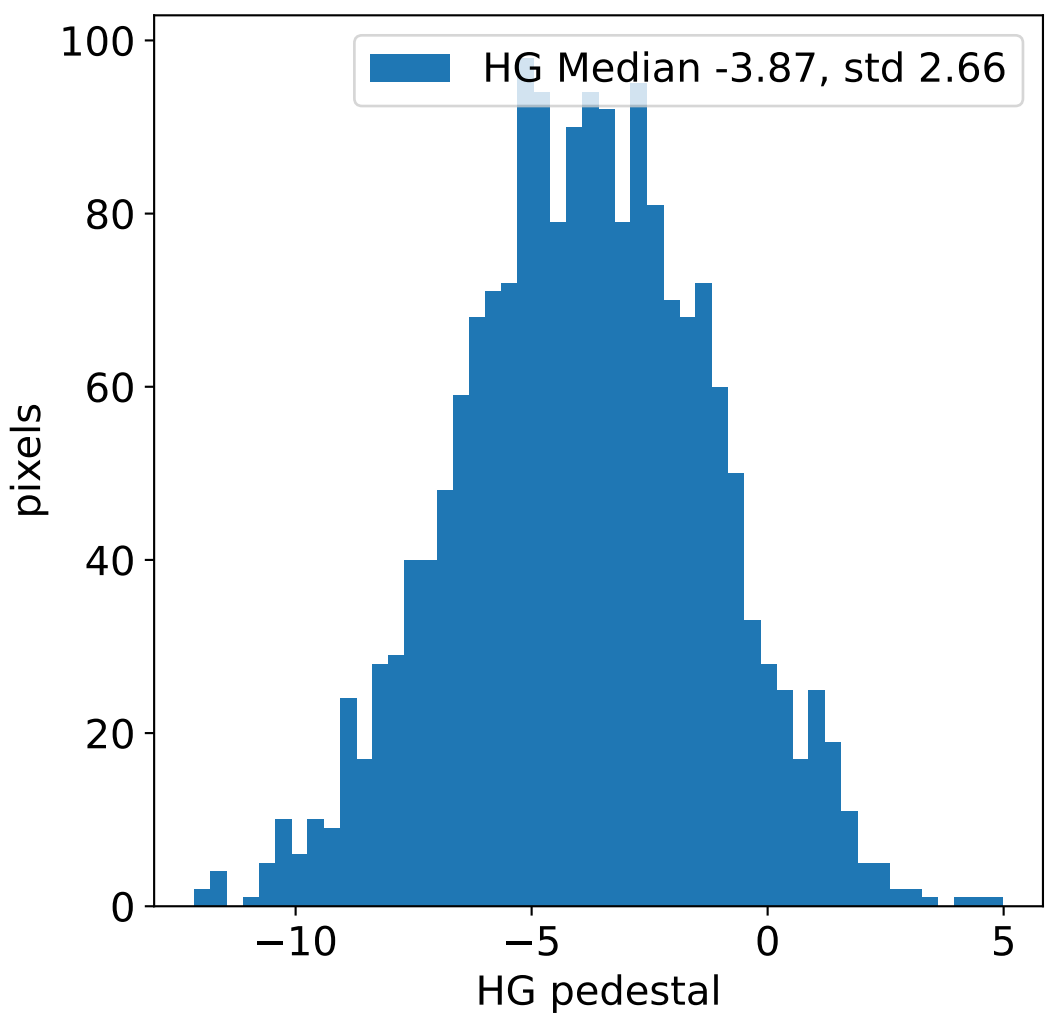

Run 23876, integration on 12 samples

Run 23876, pixel 0

Run 23876, pixel 0