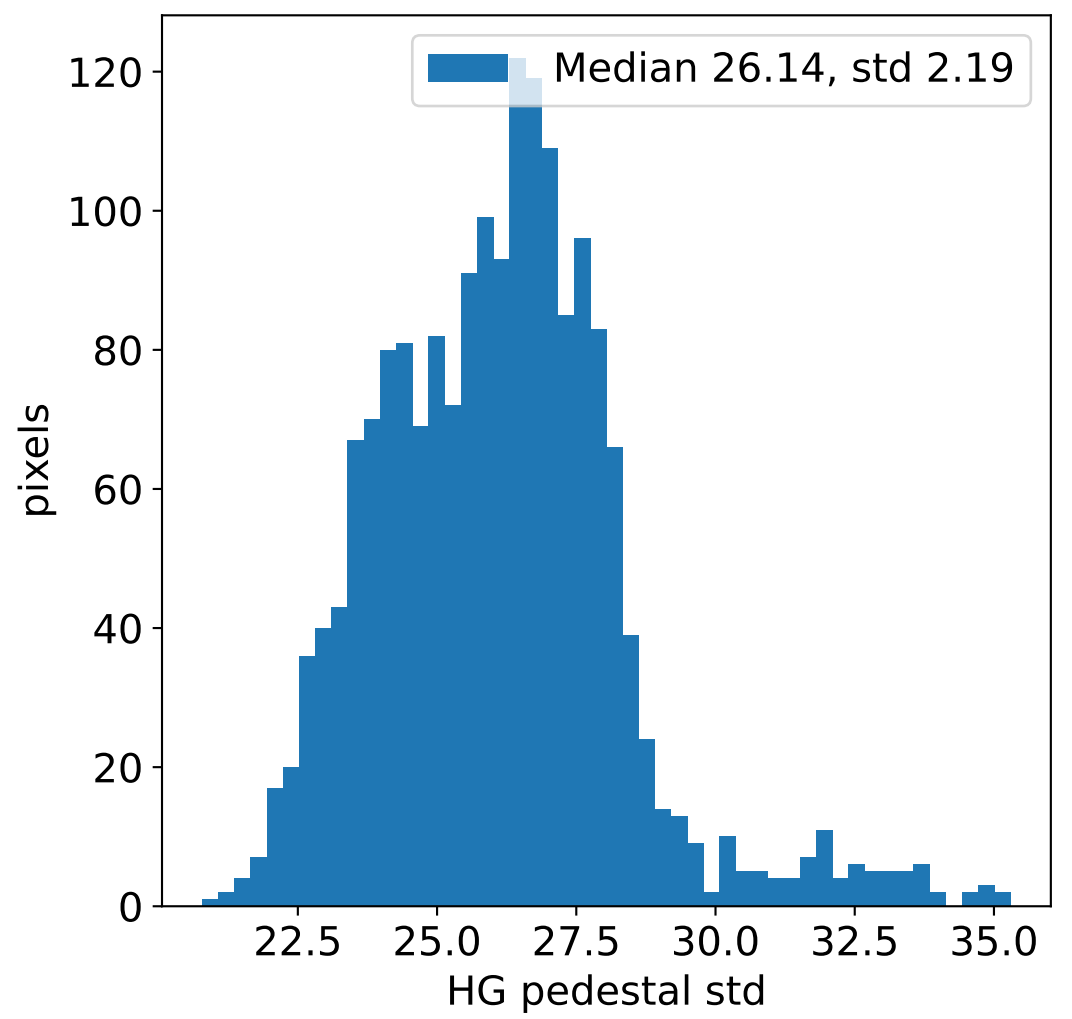

Run 23876, integration on 12 samples

Run 23876, pixel 0

Run 23876, pixel 0