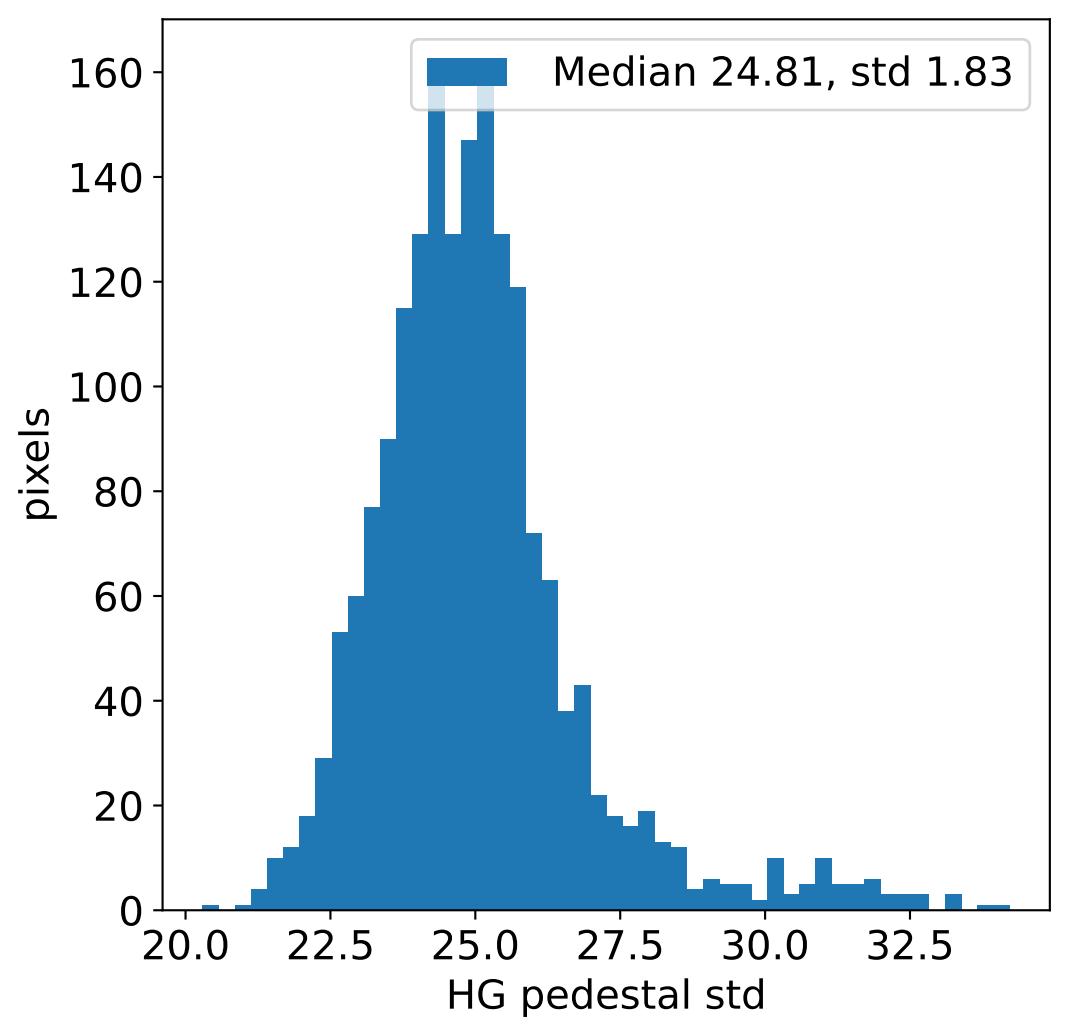

Run 23834, integration on 12 samples

Run 23834, pixel 0

Run 23834, pixel 0