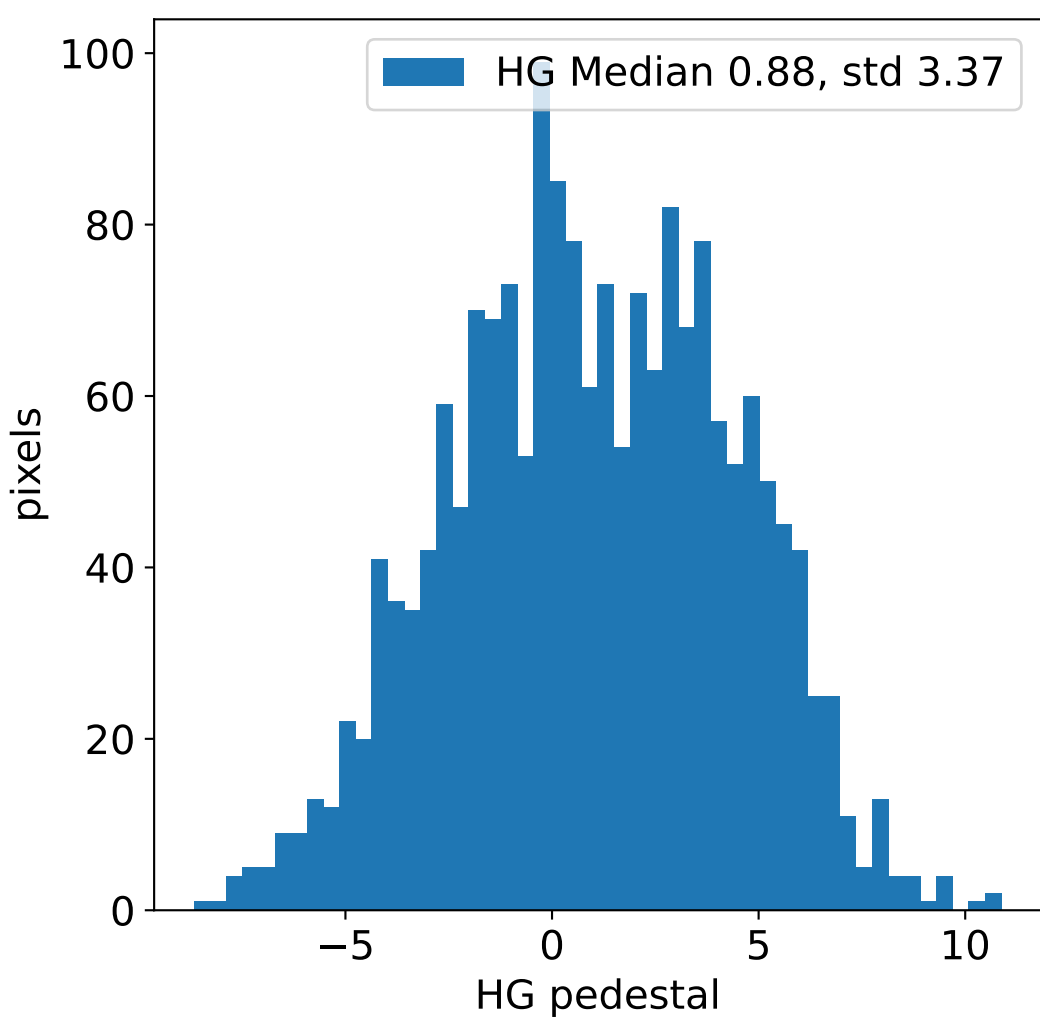

Run 23834, integration on 12 samples

Run 23834, pixel 0

Run 23834, pixel 0