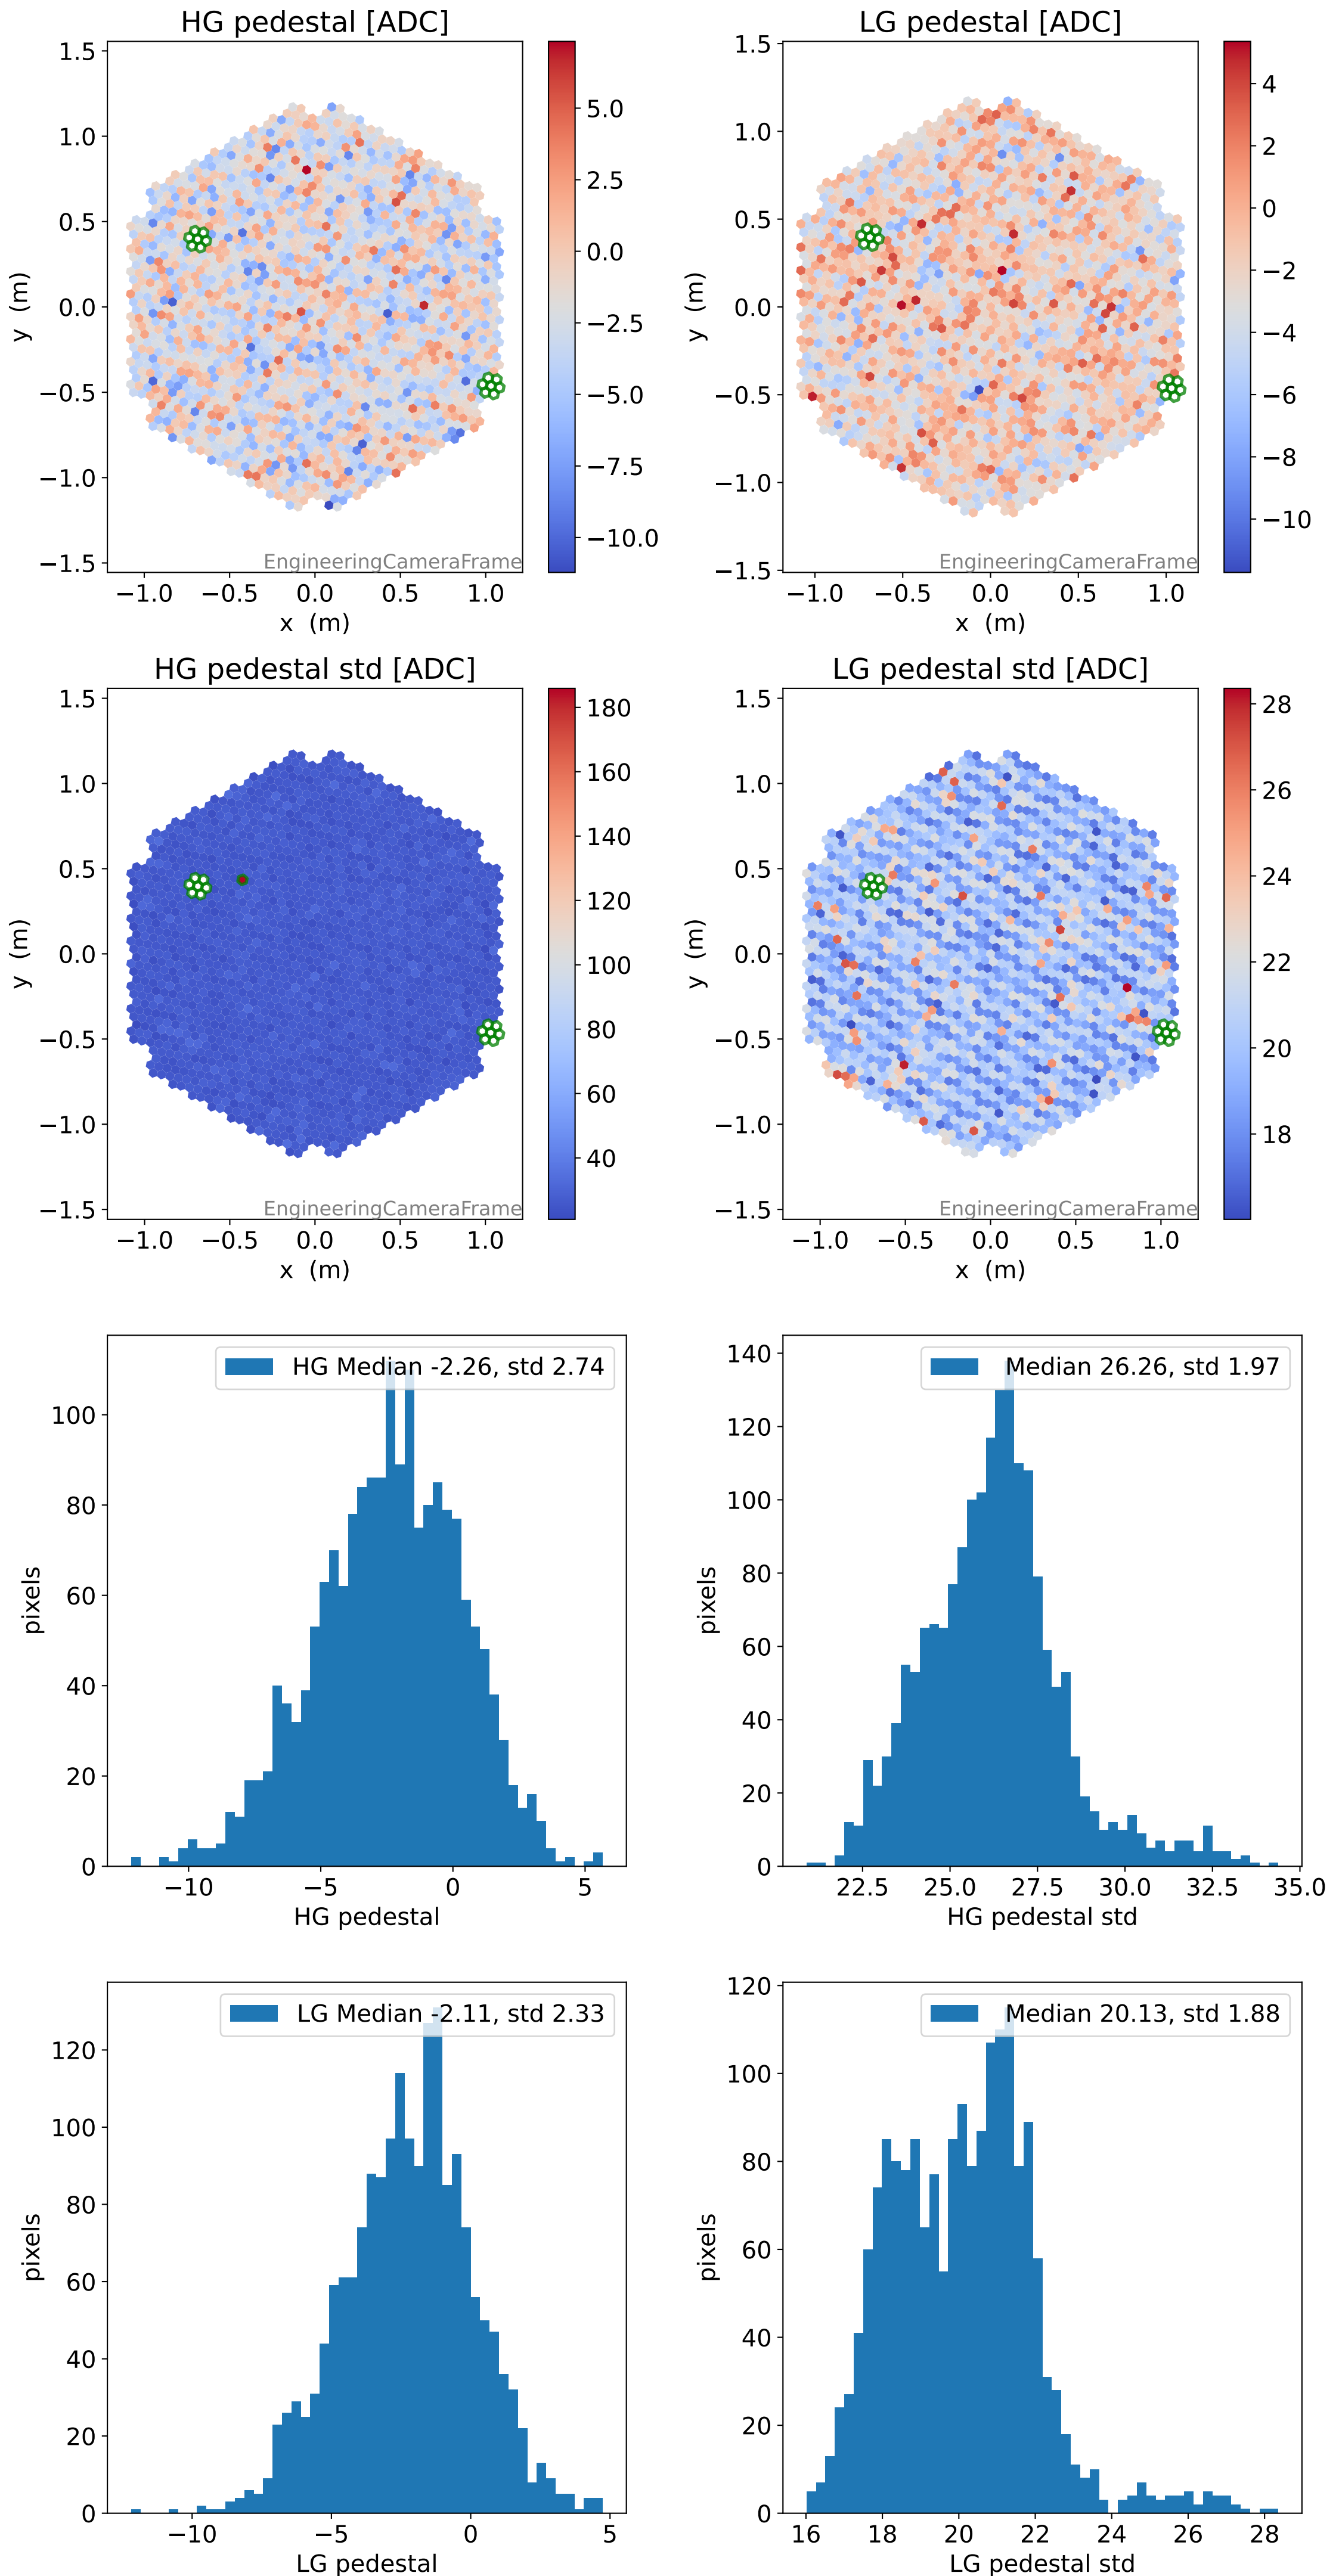

Run 23745, integration on 12 samples

Run 23745, pixel 0

Run 23745, pixel 0