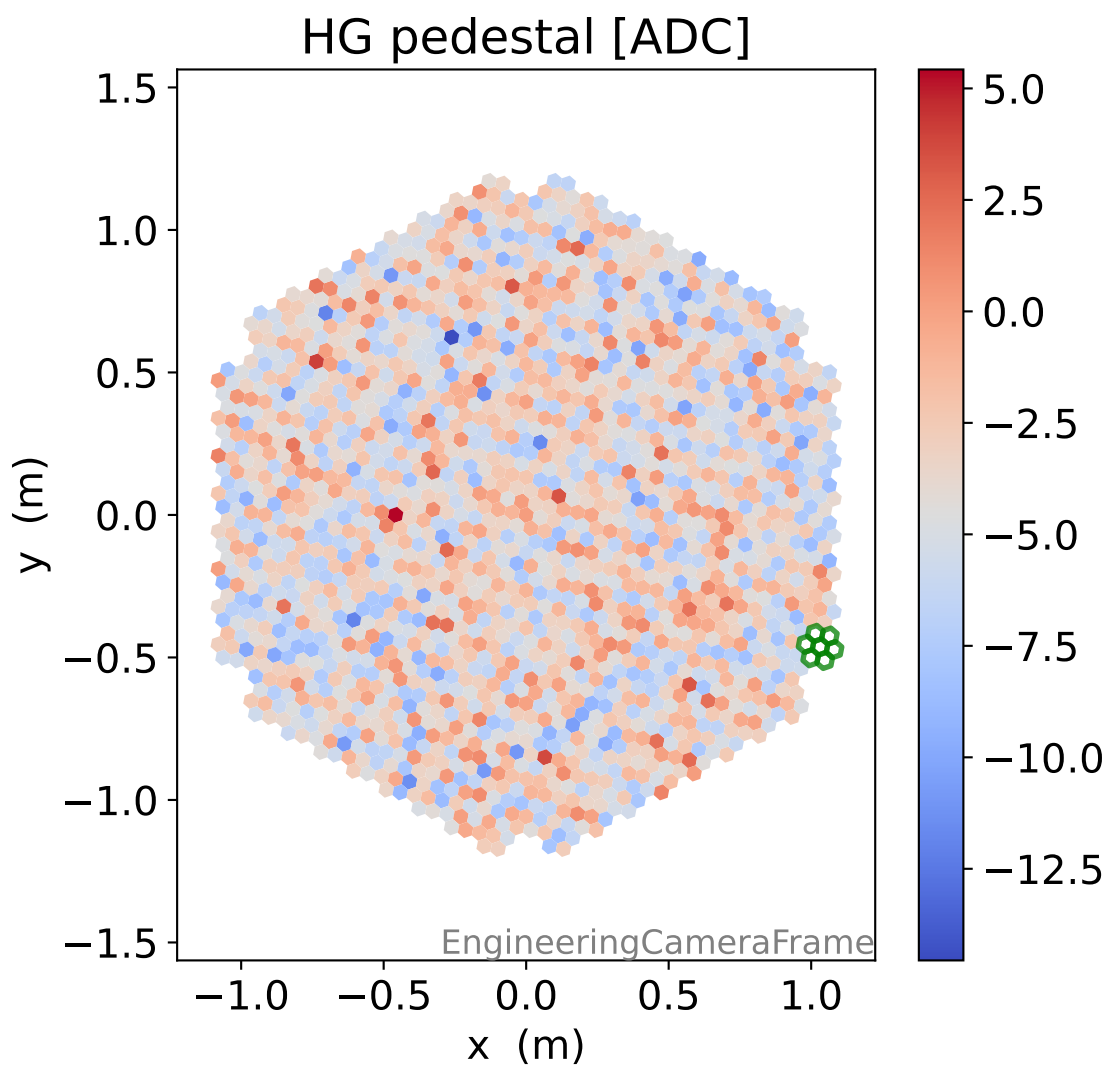

# Run 23705, integration on 12 samples

# Run 23705, pixel 0