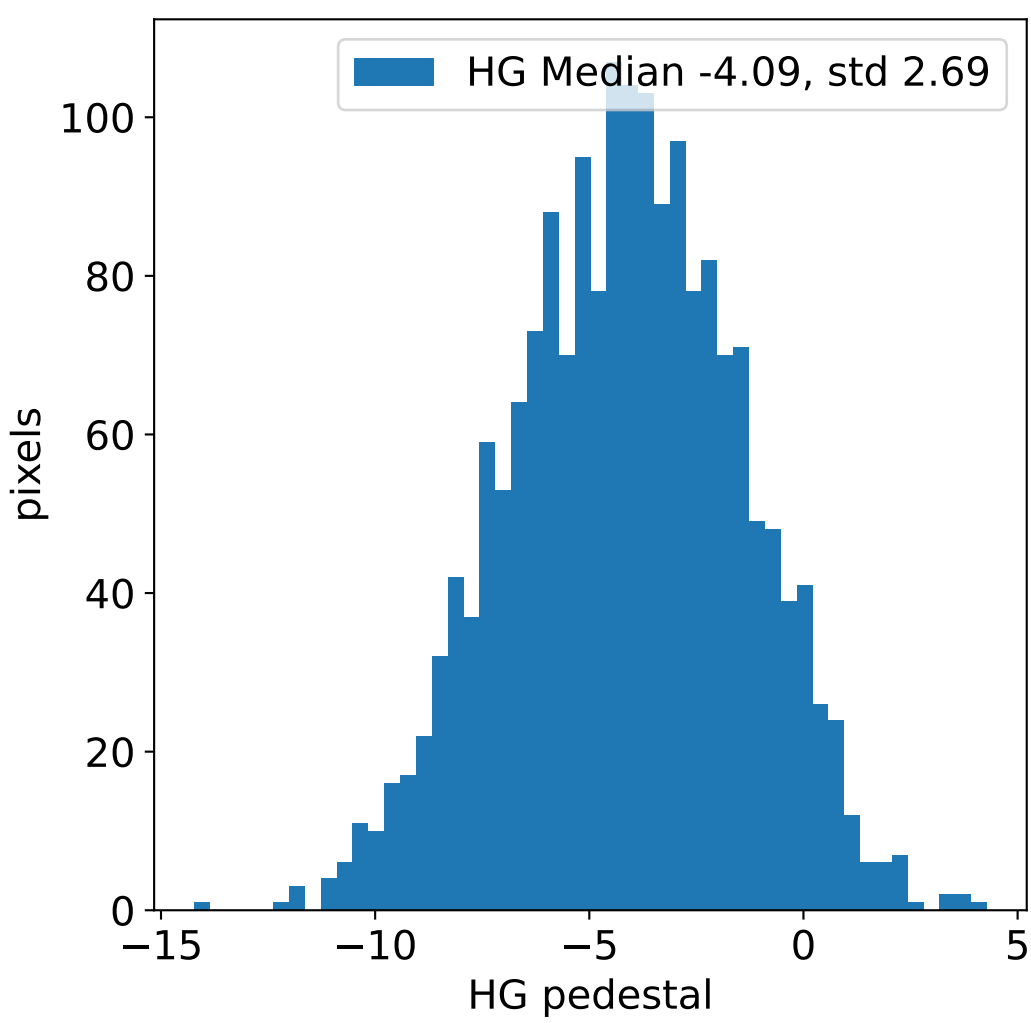

# Run 23705, integration on 12 samples

# Run 23705, pixel 0