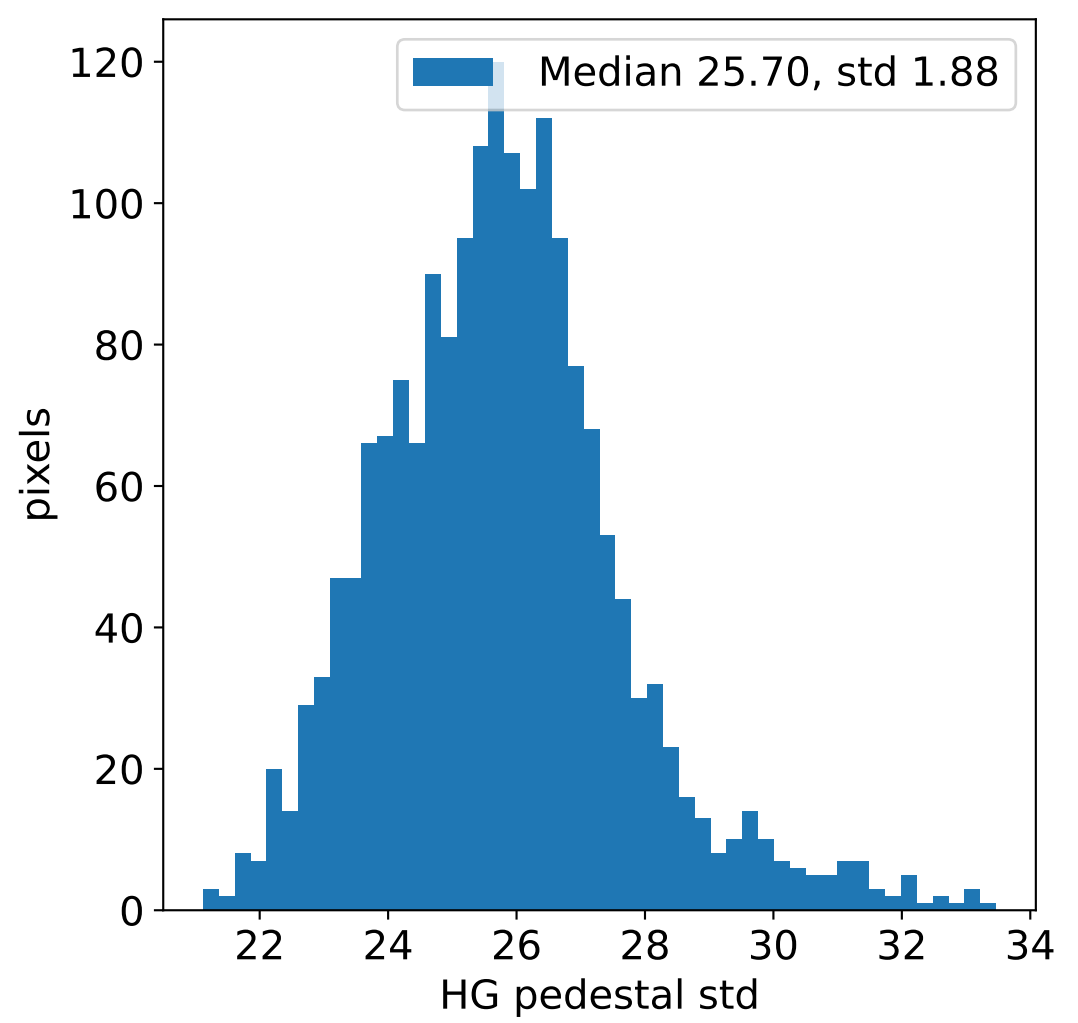

# Run 23705, integration on 12 samples

# Run 23705, pixel 0