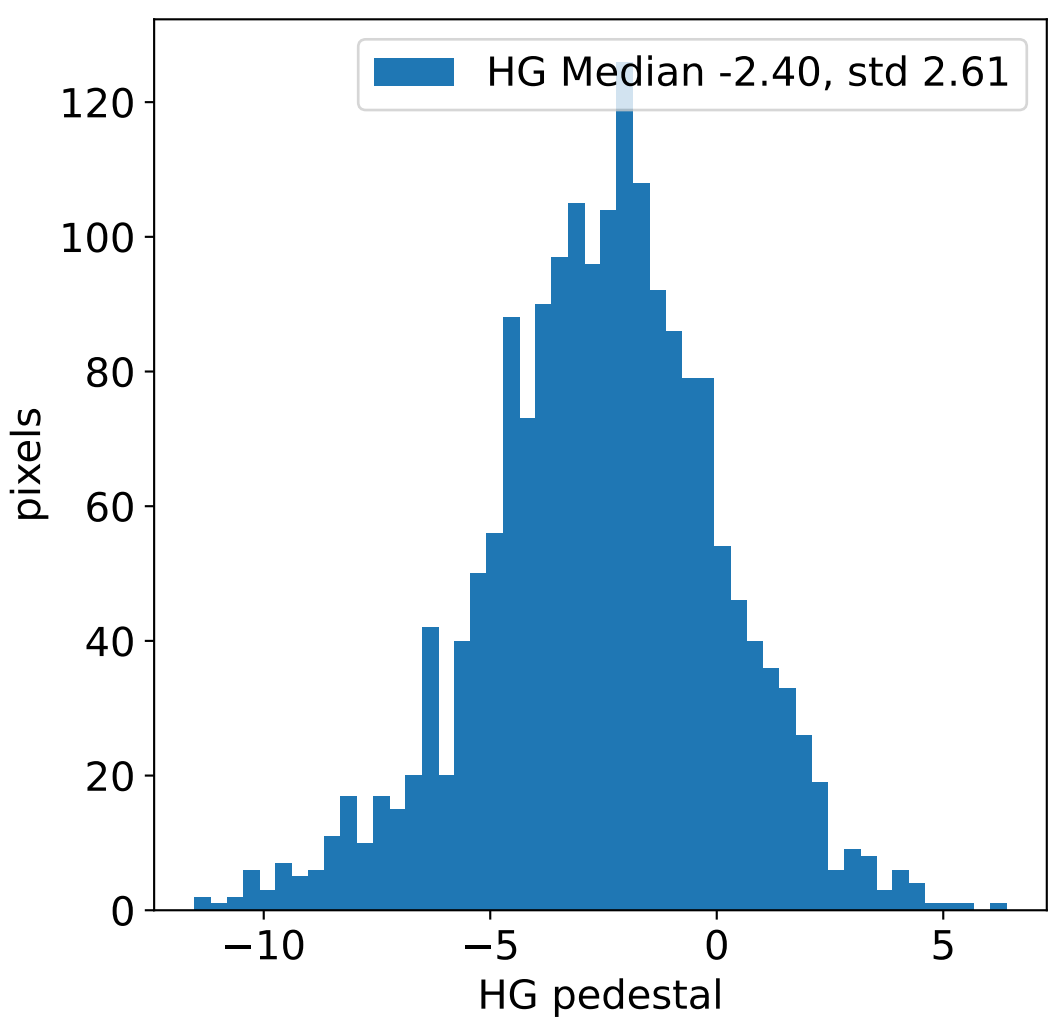

Run 23673, integration on 12 samples

Run 23673, pixel 0

Run 23673, pixel 0