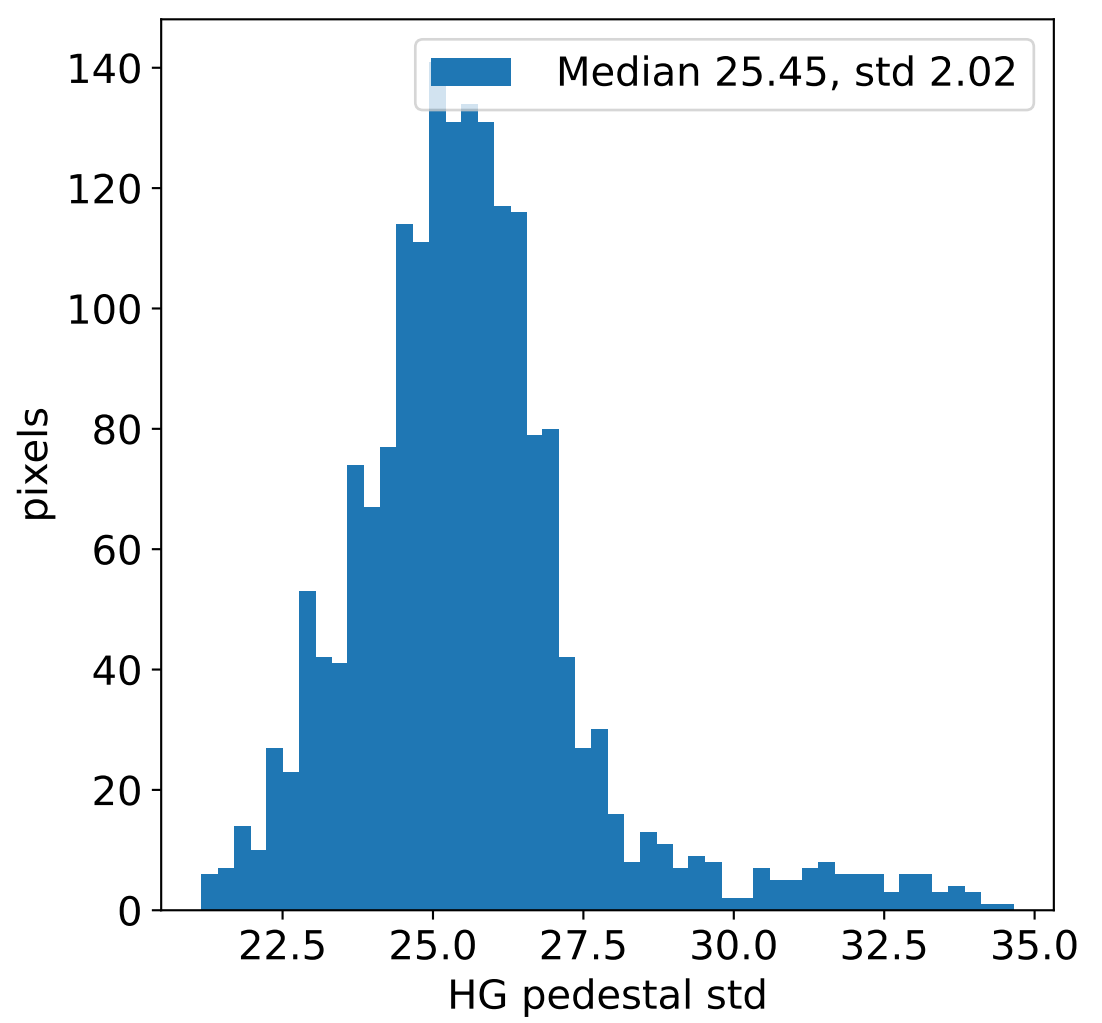

Run 23673, integration on 12 samples

Run 23673, pixel 0

Run 23673, pixel 0