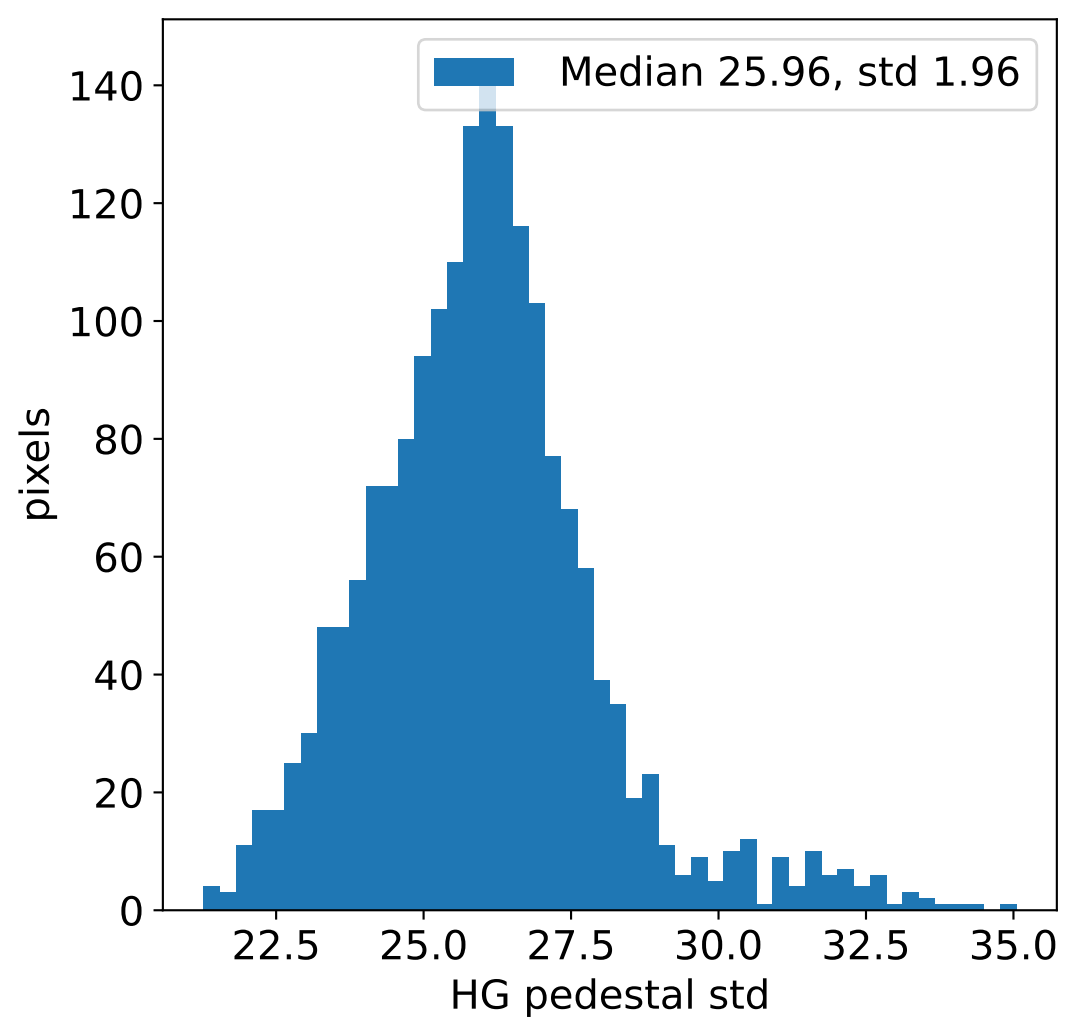

Run 23653, integration on 12 samples

Run 23653, pixel 0

Run 23653, pixel 0