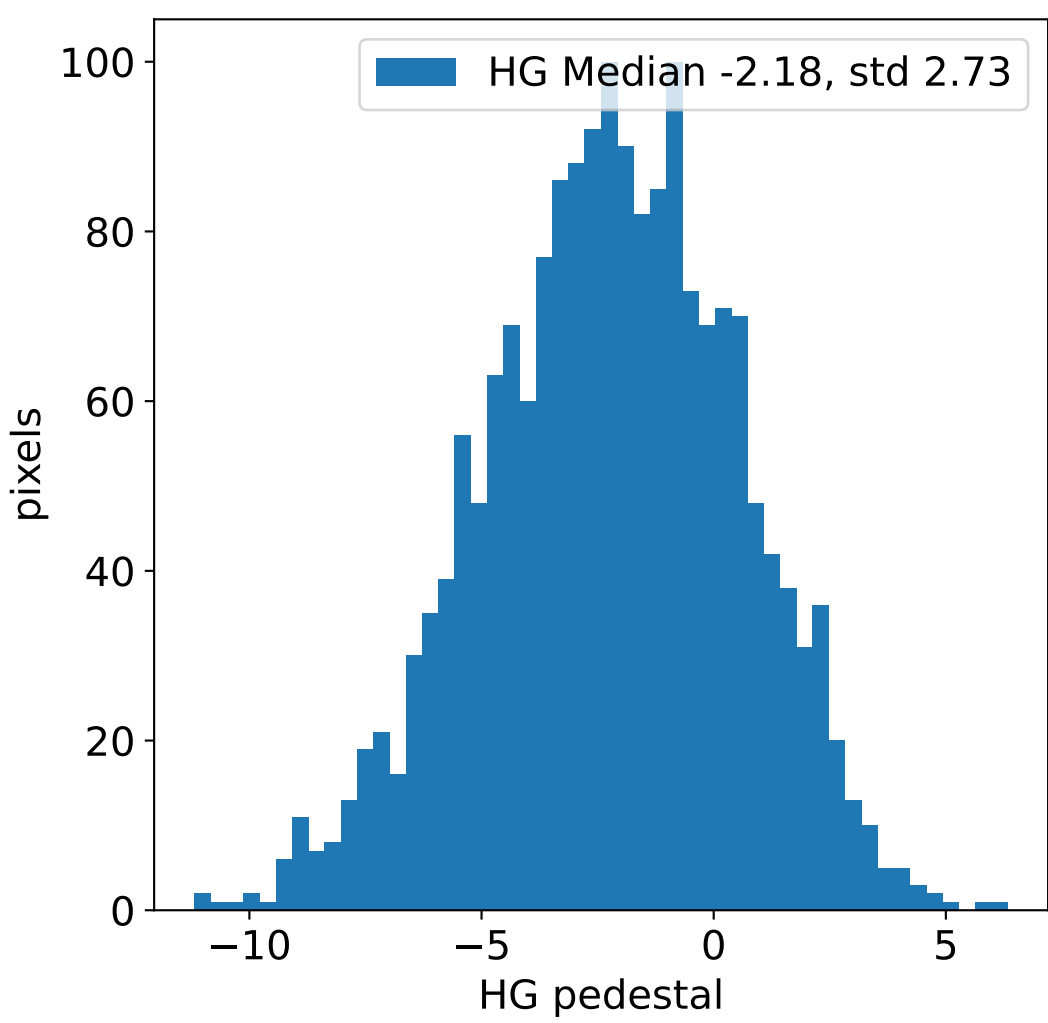

Run 23653, integration on 12 samples

Run 23653, pixel 0

Run 23653, pixel 0