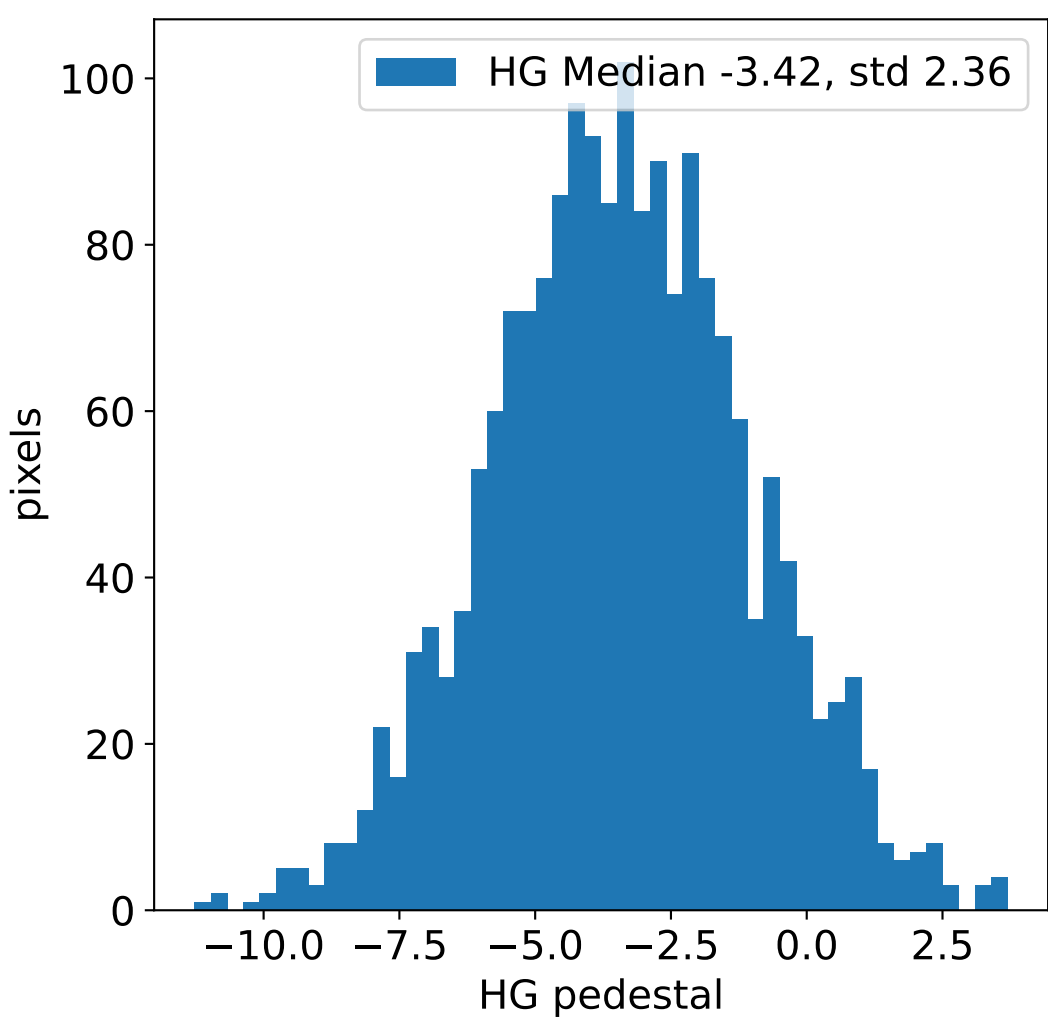

Run 23608, integration on 12 samples

Run 23608, pixel 0

Run 23608, pixel 0