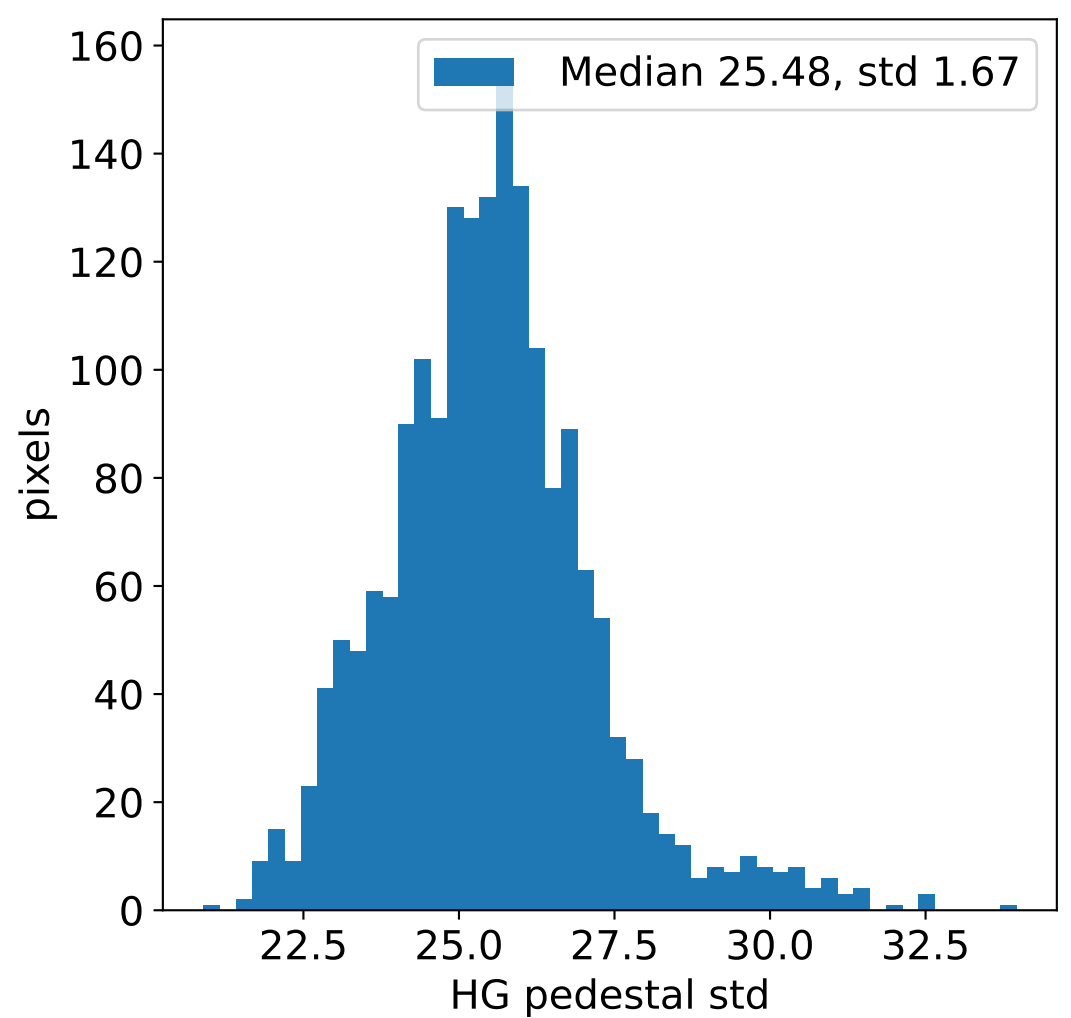

Run 23608, integration on 12 samples

Run 23608, pixel 0

Run 23608, pixel 0