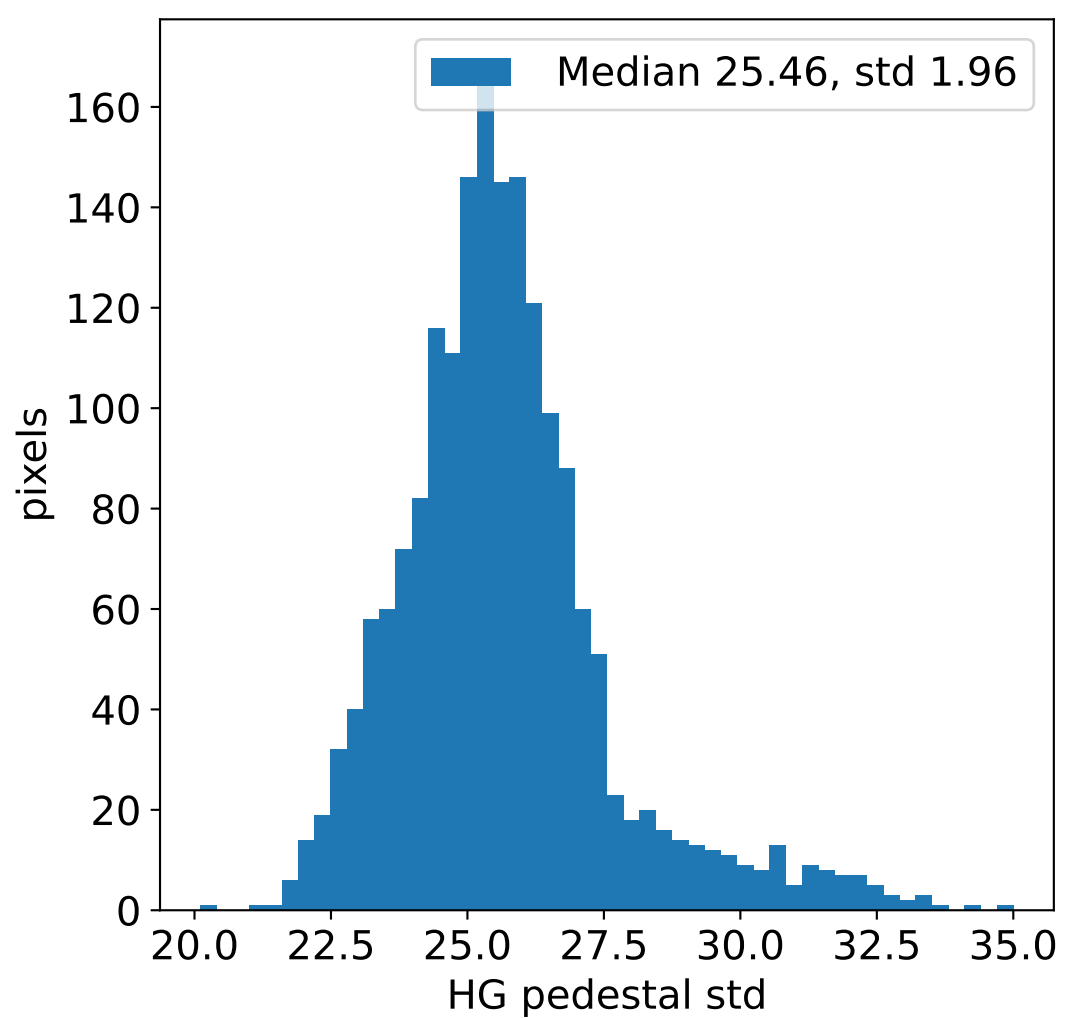

Run 23581, integration on 12 samples

Run 23581, pixel 0

Run 23581, pixel 0