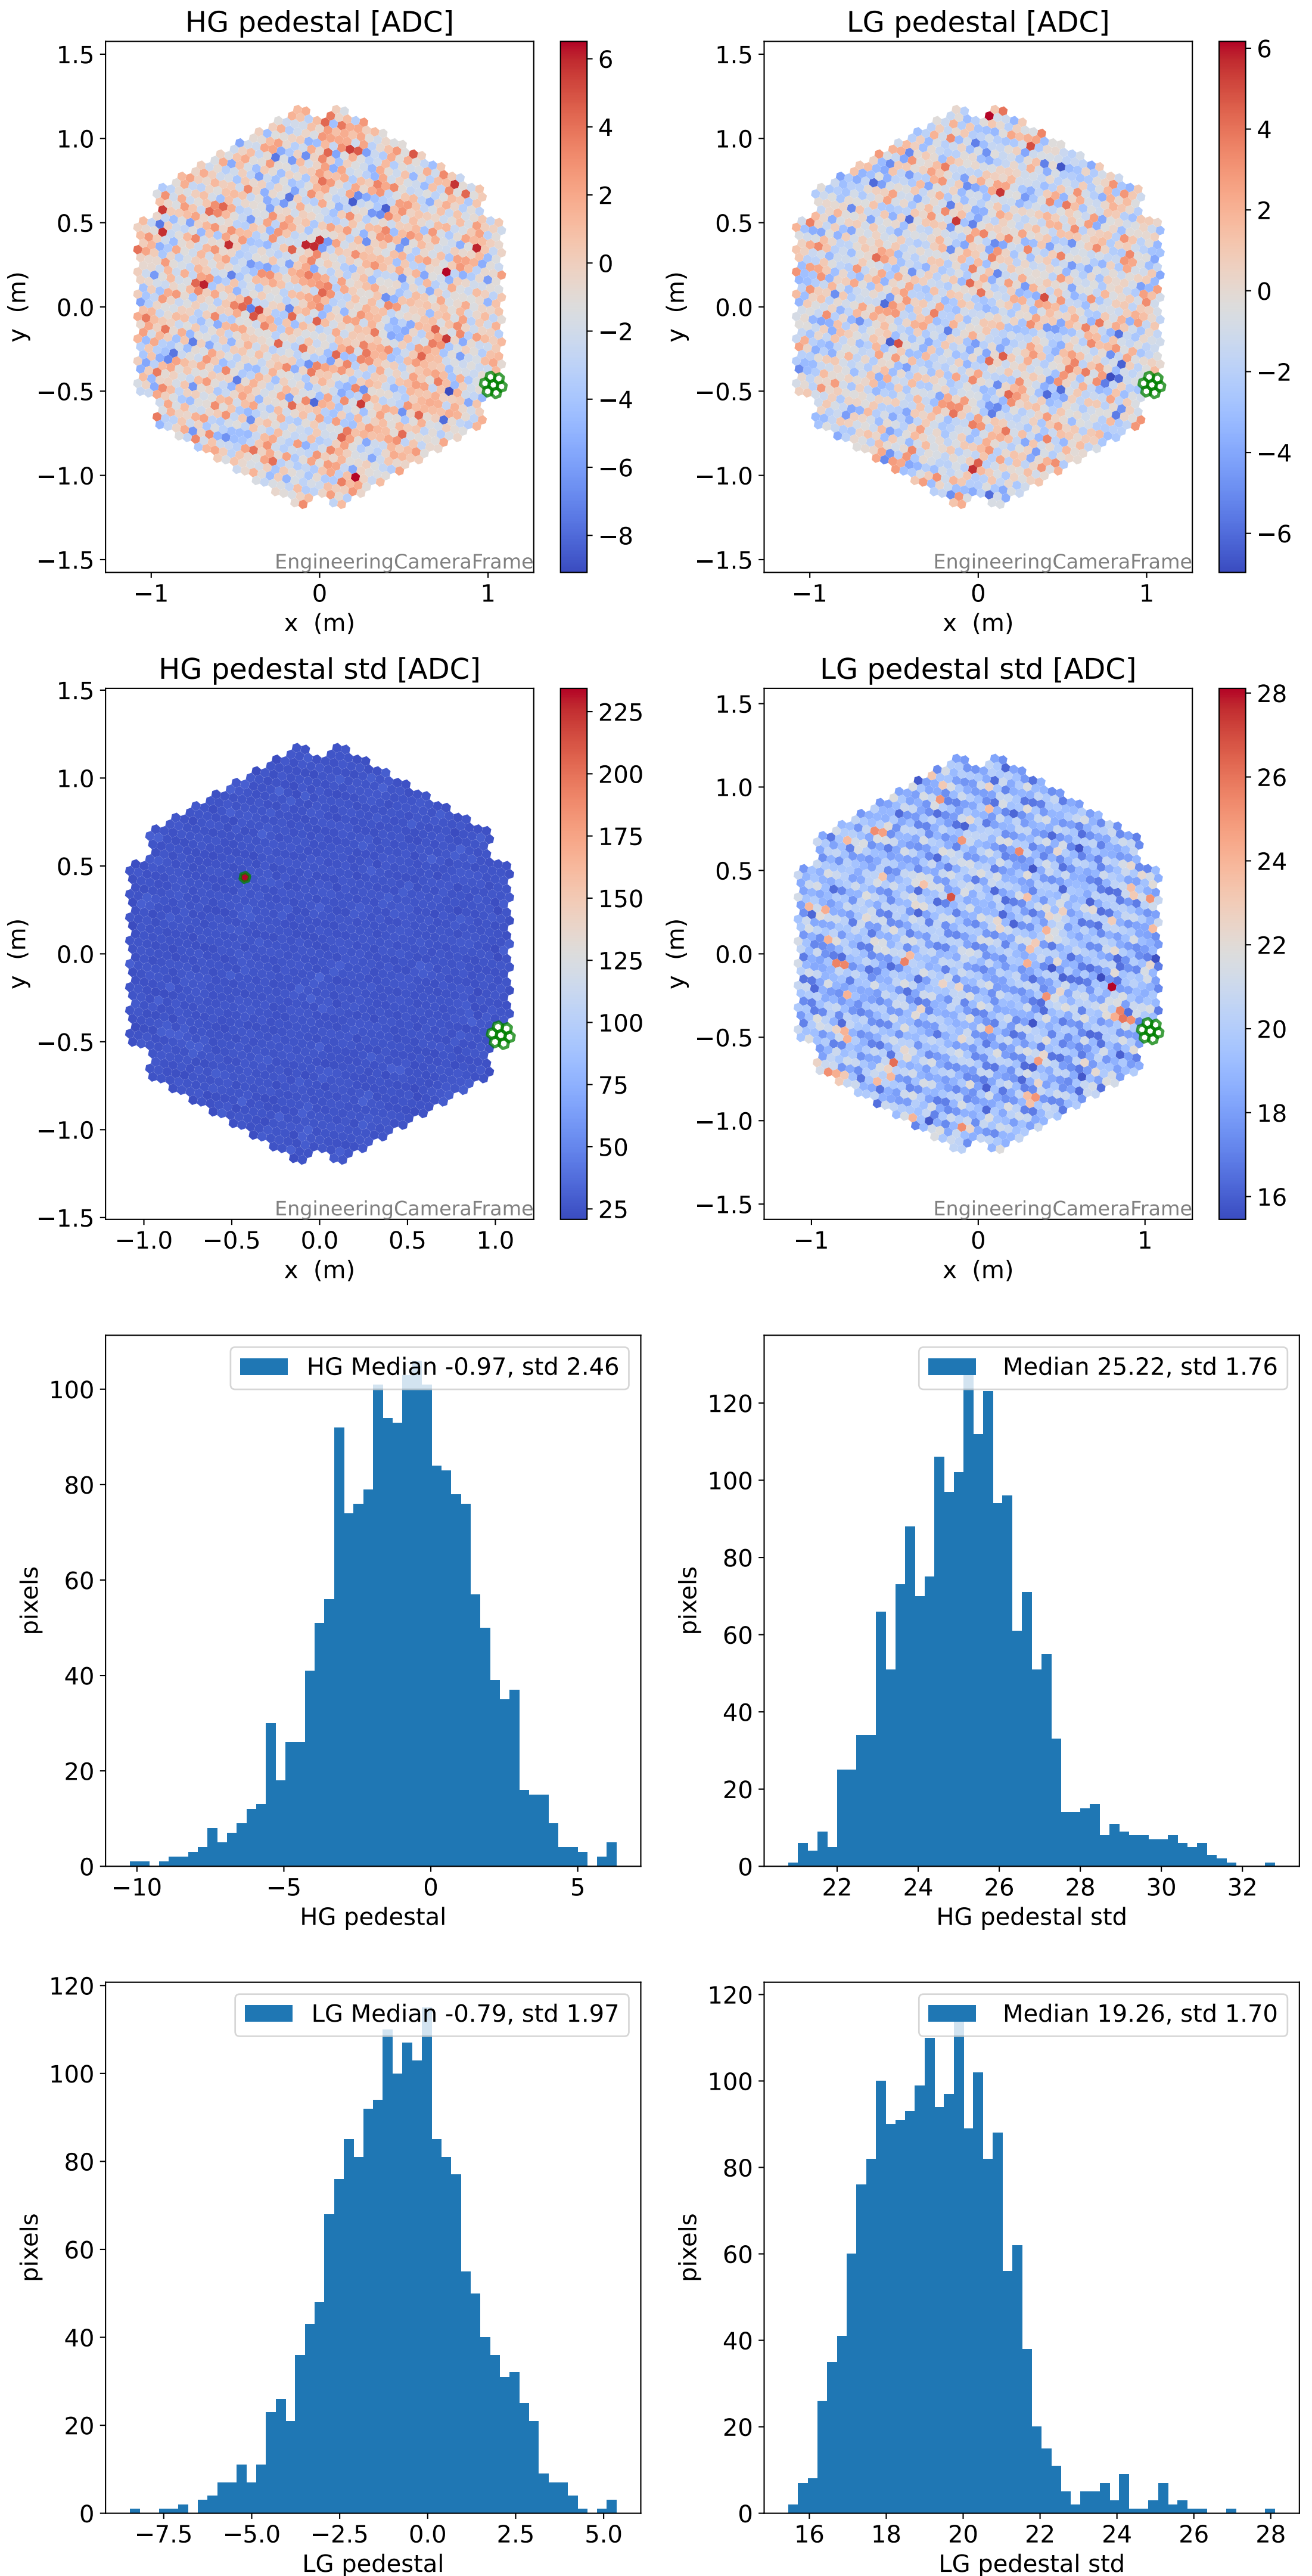

Run 23542, integration on 12 samples

Run 23542, pixel 0

Run 23542, pixel 0