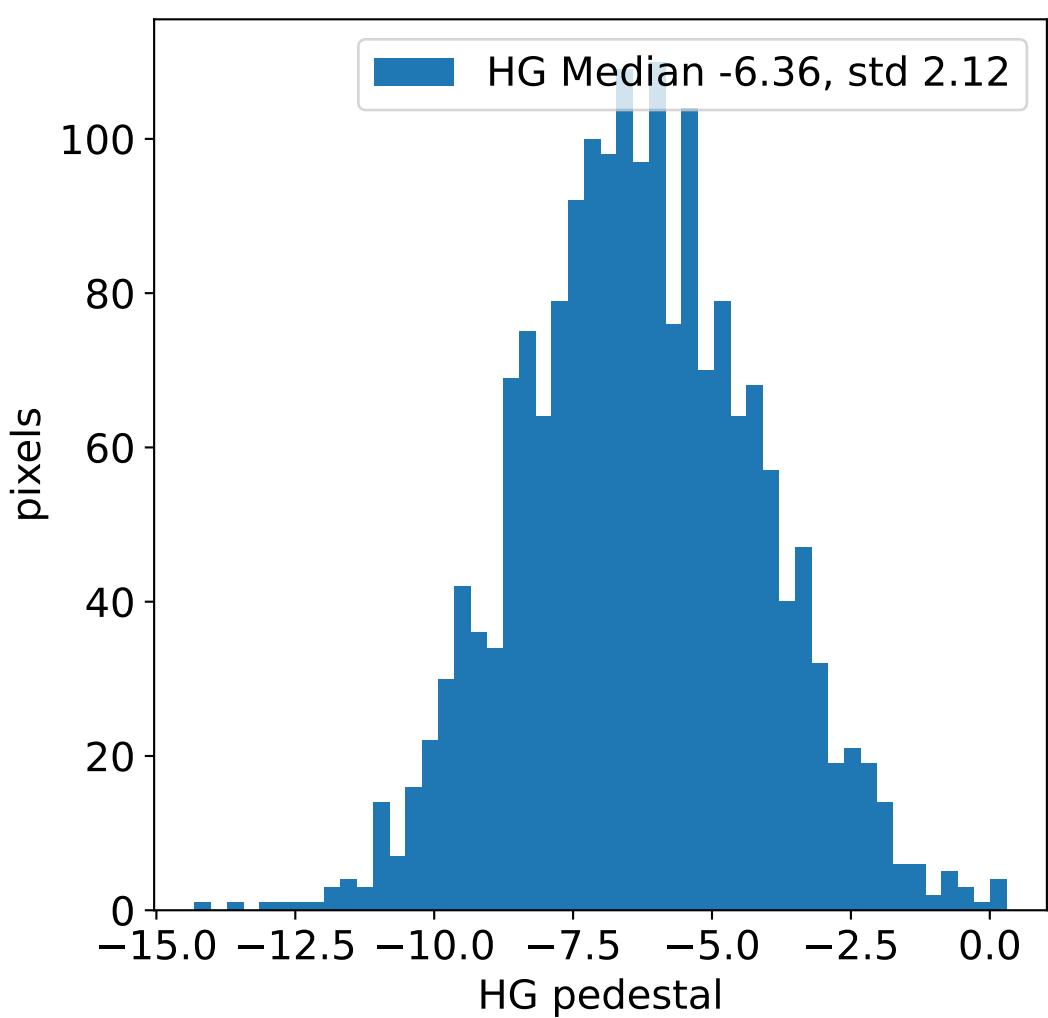

Run 23466, integration on 12 samples

Run 23466, pixel 0

Run 23466, pixel 0