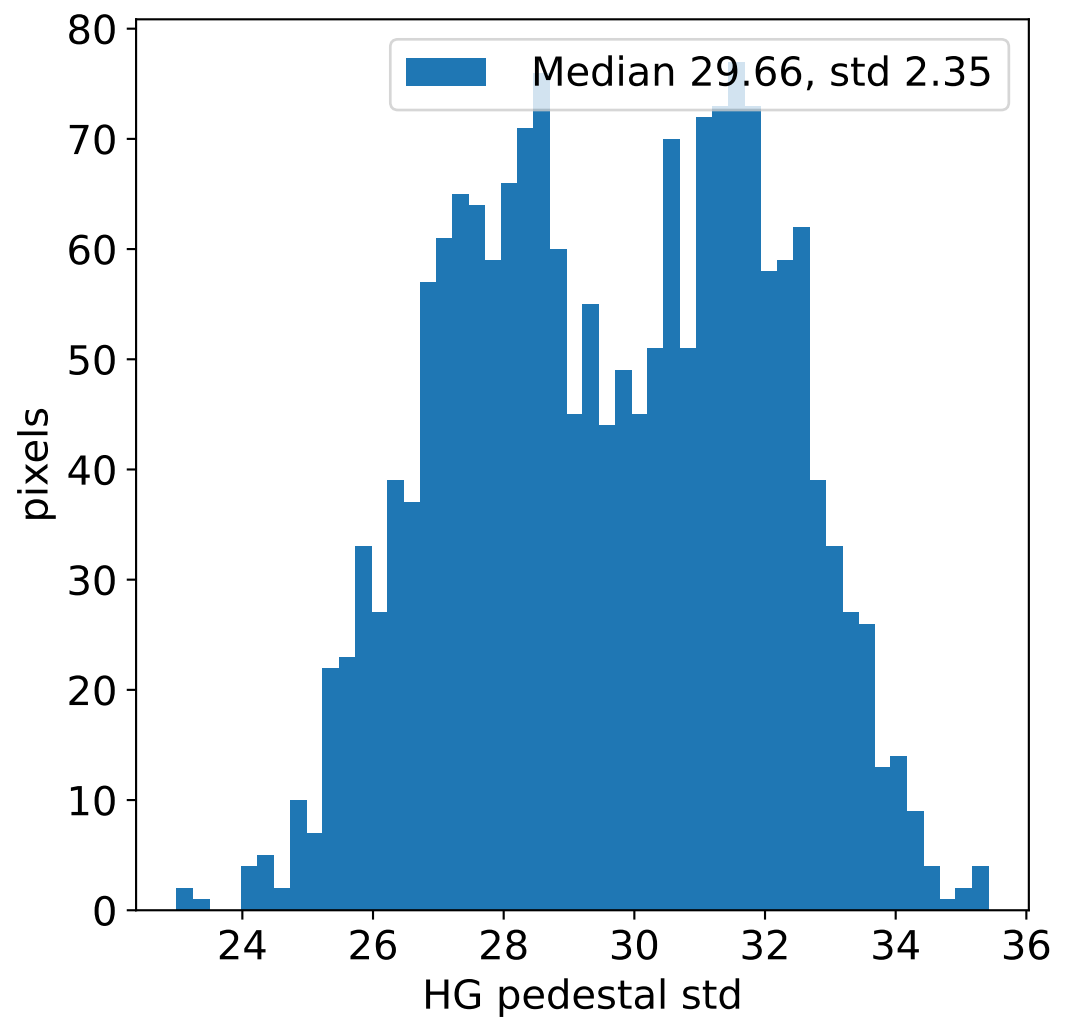

Run 23466, integration on 12 samples

Run 23466, pixel 0

Run 23466, pixel 0