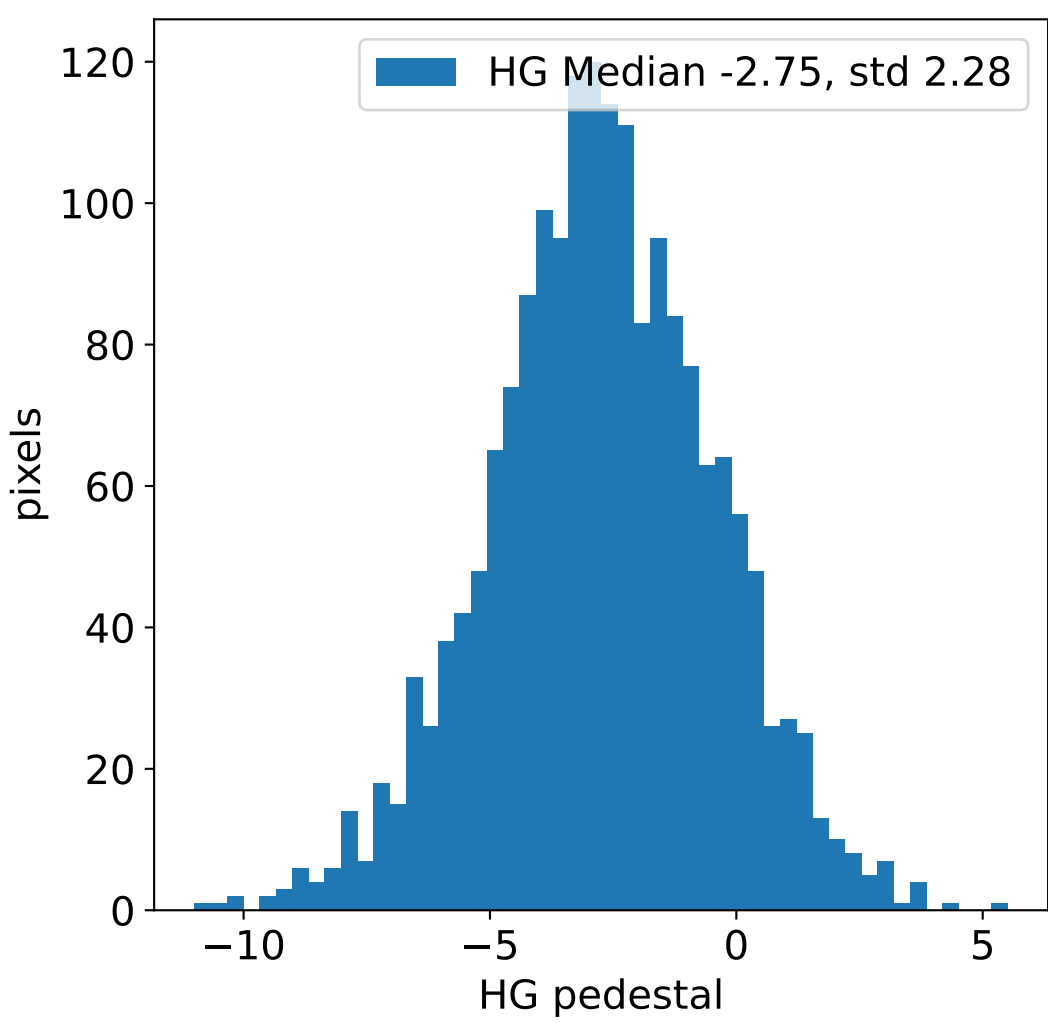

Run 23436, integration on 12 samples

Run 23436, pixel 0

Run 23436, pixel 0