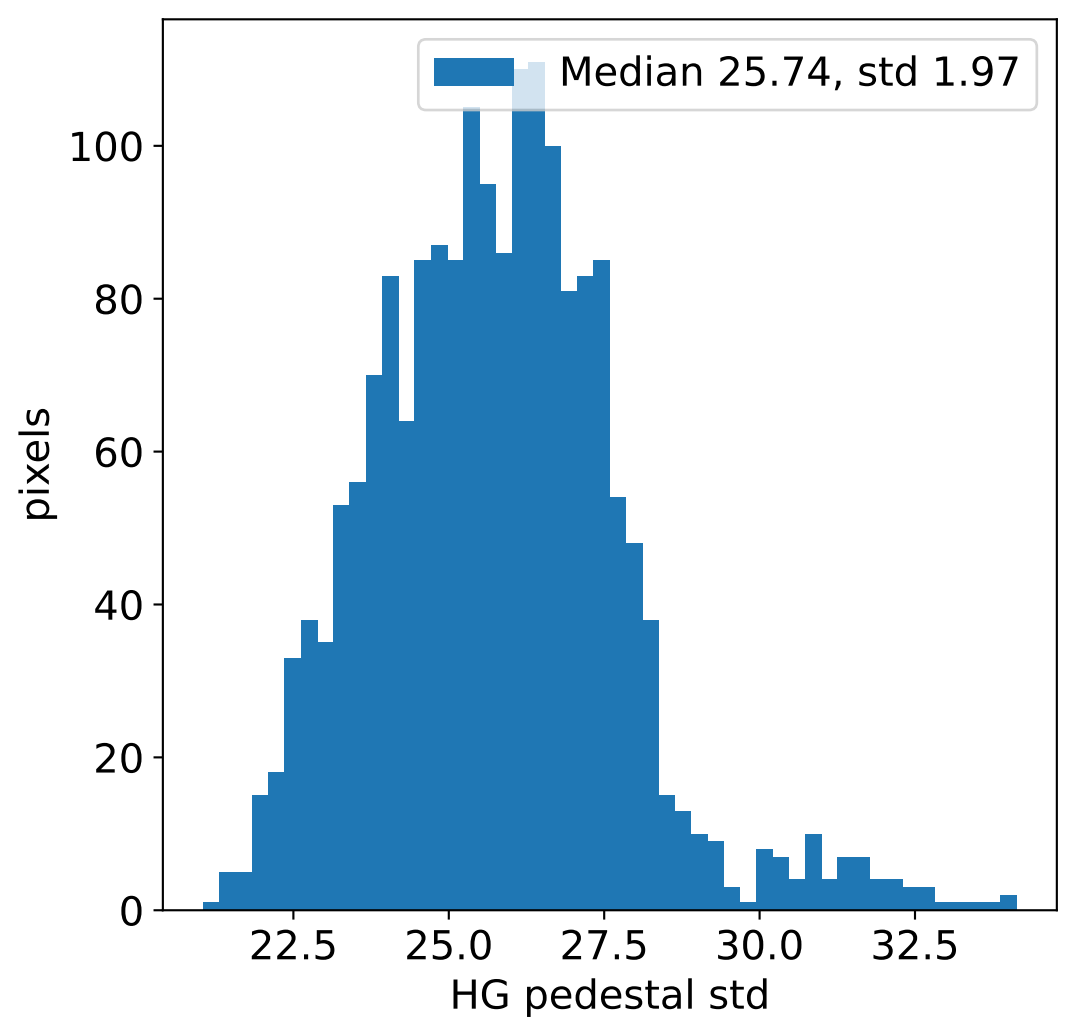

Run 23436, integration on 12 samples

Run 23436, pixel 0

Run 23436, pixel 0